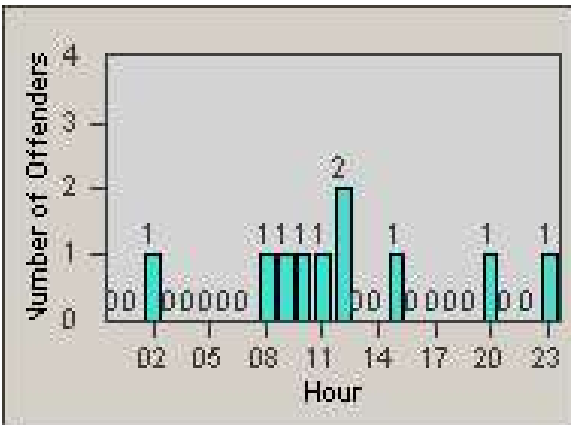

Redflex Redlight Offender Statistics

CONTRACT: Santa Clarita
 DATE FROM: 1/Jul/2008

LOCATION: SCL-WCSC-03 Whites Canyon Rd / Soledad Canyon Rd
 DATE TO: 31/Jul/2008

LANE 1

LANE 2

LANE 3

Redflex Redlight Offender Statistics

CONTRACT: Santa Clarita

LOCATION: SCL-WCSC-03 Whites Canyon Rd / Soledad Canyon Rd

DATE FROM: 1/Jul/2008

DATE TO: 31/Jul/2008

LANE 4

LANE TOTAL

Redflex Redlight Offender Statistics

CONTRACT: Santa Clarita