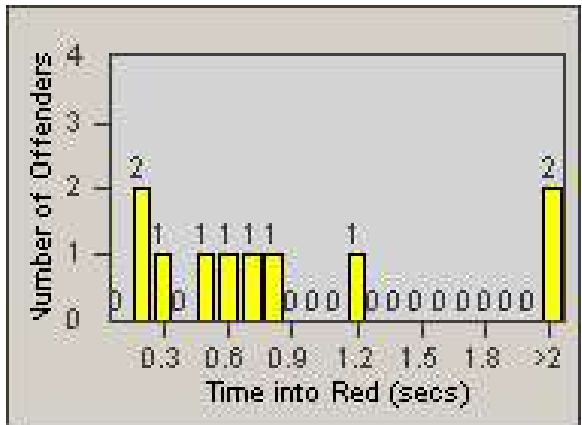

Redflex Redlight Offender Statistics

CONTRACT: Santa Clarita
 DATE FROM: 1/Jul/2008

LOCATION: SCL-WCSC-03 Whites Canyon Rd / Soledad Canyon Rd
 DATE TO: 31/Jul/2008

LANE 1

LANE 2

LANE 3

Redflex Redlight Offender Statistics

CONTRACT: Santa Clarita

LOCATION: SCL-WCSC-03 Whites Canyon Rd / Soledad Canyon Rd

DATE FROM: 1/Jul/2008

DATE TO: 31/Jul/2008

LANE 4

LANE TOTAL

Redflex Redlight Offender Statistics

CONTRACT: Santa Clarita