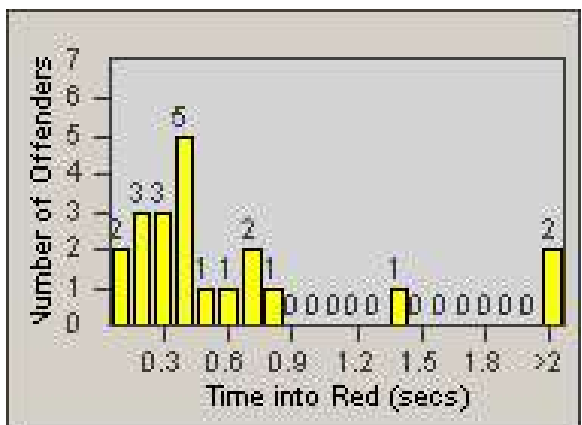

Redflex Redlight Offender Statistics

CONTRACT: Santa Clarita
 DATE FROM: 1/Jul/2008

LOCATION: SCL-WCSC-03 Whites Canyon Rd / Soledad Canyon Rd
 DATE TO: 31/Jul/2008

LANE 1

LANE 2

LANE 3

Redflex Redlight Offender Statistics

CONTRACT: Santa Clarita

LOCATION: SCL-WCSC-03 Whites Canyon Rd / Soledad Canyon Rd

DATE FROM: 1/Jul/2008

DATE TO: 31/Jul/2008

LANE 4

LANE TOTAL

Redflex Redlight Offender Statistics

CONTRACT: Santa Clarita