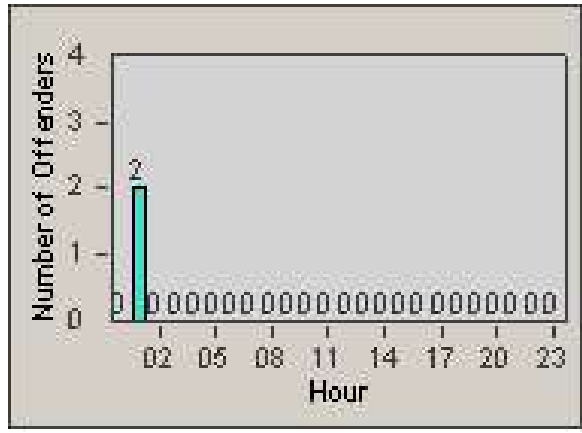

Redflex Redlight Offender Statistics

CONTRACT: Santa Clarita
 DATE FROM: 1/Jul/2008

LOCATION: SCL-WCSC-03 Whites Canyon Rd / Soledad Canyon Rd
 DATE TO: 31/Jul/2008

LANE 1

LANE 2

LANE 3

Redflex Redlight Offender Statistics

CONTRACT: Santa Clarita

LOCATION: SCL-WCSC-03 Whites Canyon Rd / Soledad Canyon Rd

DATE FROM: 1/Jul/2008

DATE TO: 31/Jul/2008

LANE 4

LANE TOTAL

Redflex Redlight Offender Statistics

CONTRACT: Santa Clarita