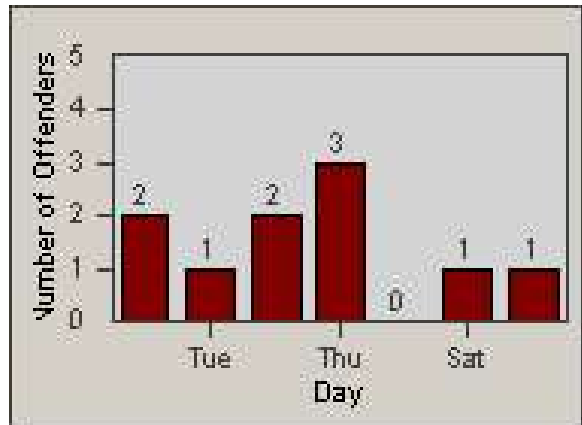

Redflex Redlight Offender Statistics

CONTRACT: Santa Clarita
 DATE FROM: 1/Jul/2008

LOCATION: SCL-WCSC-03 Whites Canyon Rd / Soledad Canyon Rd
 DATE TO: 31/Jul/2008

LANE 1

LANE 2

LANE 3

Redflex Redlight Offender Statistics

CONTRACT: Santa Clarita

LOCATION: SCL-WCSC-03 Whites Canyon Rd / Soledad Canyon Rd

DATE FROM: 1/Jul/2008

DATE TO: 31/Jul/2008

LANE 4

LANE TOTAL

Redflex Redlight Offender Statistics

CONTRACT: Santa Clarita