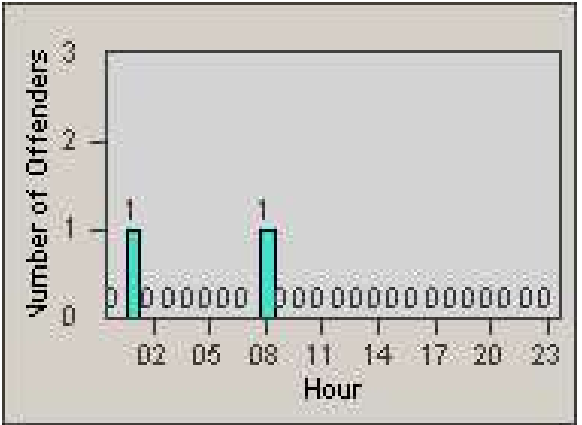

Redflex Redlight Offender Statistics

CONTRACT: Santa Clarita
 DATE FROM: 1/Jul/2008

LOCATION: SCL-WCSC-03 Whites Canyon Rd / Soledad Canyon Rd
 DATE TO: 31/Jul/2008

LANE 1

LANE 2

LANE 3

Redflex Redlight Offender Statistics

CONTRACT: Santa Clarita

LOCATION: SCL-WCSC-03 Whites Canyon Rd / Soledad Canyon Rd

DATE FROM: 1/Jul/2008

DATE TO: 31/Jul/2008

LANE 4

LANE TOTAL

Redflex Redlight Offender Statistics

CONTRACT: Santa Clarita