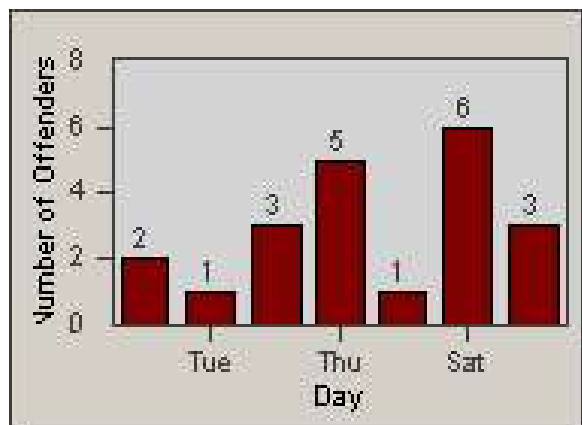

Redflex Redlight Offender Statistics

CONTRACT: Santa Clarita
 DATE FROM: 1/Jul/2008

LOCATION: SCL-WCSC-03 Whites Canyon Rd / Soledad Canyon Rd
 DATE TO: 31/Jul/2008

LANE 1

LANE 2

LANE 3

Redflex Redlight Offender Statistics

CONTRACT: Santa Clarita

LOCATION: SCL-WCSC-03 Whites Canyon Rd / Soledad Canyon Rd

DATE FROM: 1/Jul/2008

DATE TO: 31/Jul/2008

LANE 4

LANE TOTAL

Redflex Redlight Offender Statistics

CONTRACT: Santa Clarita