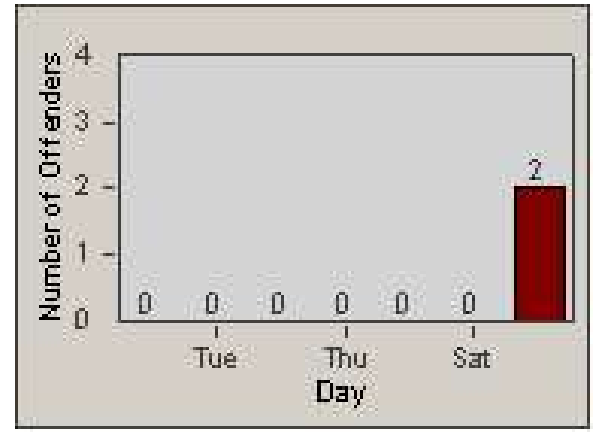

Redflex Redlight Offender Statistics

CONTRACT: Santa Clarita
 DATE FROM: 1/Jul/2008

LOCATION: SCL-WCSC-03 Whites Canyon Rd / Soledad Canyon Rd
 DATE TO: 31/Jul/2008

LANE 1

LANE 2

LANE 3

Redflex Redlight Offender Statistics

CONTRACT: Santa Clarita

LOCATION: SCL-WCSC-03 Whites Canyon Rd / Soledad Canyon Rd

DATE FROM: 1/Jul/2008

DATE TO: 31/Jul/2008

LANE 4

LANE TOTAL

Redflex Redlight Offender Statistics

CONTRACT: Santa Clarita