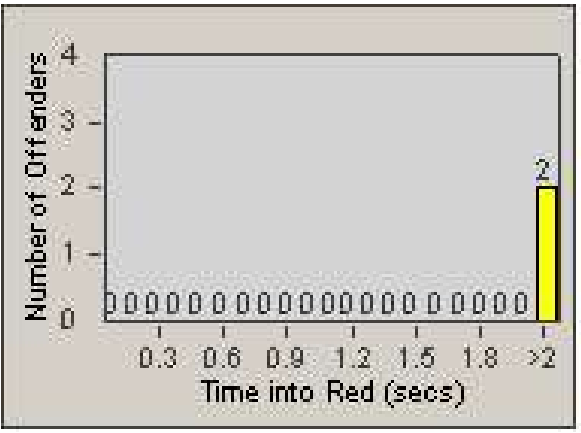

Redflex Redlight Offender Statistics

CONTRACT: Santa Clarita
 DATE FROM: 1/Jul/2008

LOCATION: SCL-WCSC-03 Whites Canyon Rd / Soledad Canyon Rd
 DATE TO: 31/Jul/2008

LANE 1

LANE 2

LANE 3

Redflex Redlight Offender Statistics

CONTRACT: Santa Clarita

LOCATION: SCL-WCSC-03 Whites Canyon Rd / Soledad Canyon Rd

DATE FROM: 1/Jul/2008

DATE TO: 31/Jul/2008

LANE 4

LANE TOTAL

Redflex Redlight Offender Statistics

CONTRACT: Santa Clarita