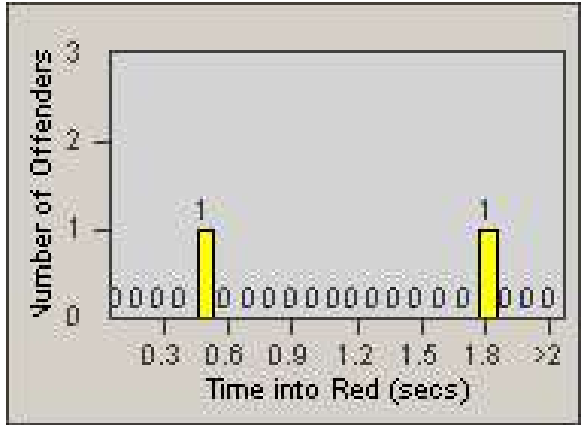

Redflex Redlight Offender Statistics

CONTRACT: Santa Clarita
 DATE FROM: 1/Jul/2008

LOCATION: SCL-WCSC-03 Whites Canyon Rd / Soledad Canyon Rd
 DATE TO: 31/Jul/2008

LANE 1

LANE 2

LANE 3

Redflex Redlight Offender Statistics

CONTRACT: Santa Clarita

LOCATION: SCL-WCSC-03 Whites Canyon Rd / Soledad Canyon Rd

DATE FROM: 1/Jul/2008

DATE TO: 31/Jul/2008

LANE 4

LANE TOTAL

Redflex Redlight Offender Statistics

CONTRACT: Santa Clarita