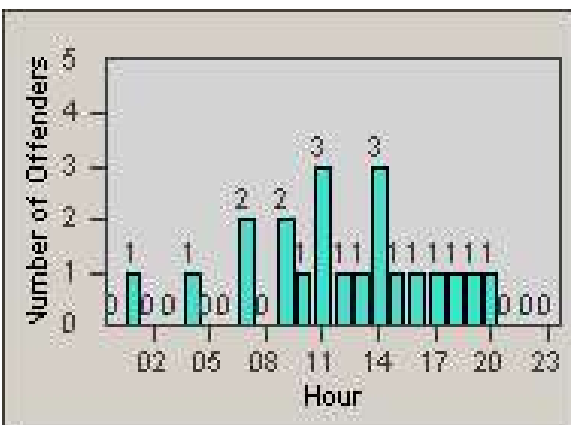

Redflex Redlight Offender Statistics

CONTRACT: Santa Clarita
 DATE FROM: 1/Jul/2008

LOCATION: SCL-WCSC-03 Whites Canyon Rd / Soledad Canyon Rd
 DATE TO: 31/Jul/2008

LANE 1

LANE 2

LANE 3

Redflex Redlight Offender Statistics

CONTRACT: Santa Clarita

LOCATION: SCL-WCSC-03 Whites Canyon Rd / Soledad Canyon Rd

DATE FROM: 1/Jul/2008

DATE TO: 31/Jul/2008

LANE 4

LANE TOTAL

Redflex Redlight Offender Statistics

CONTRACT: Santa Clarita