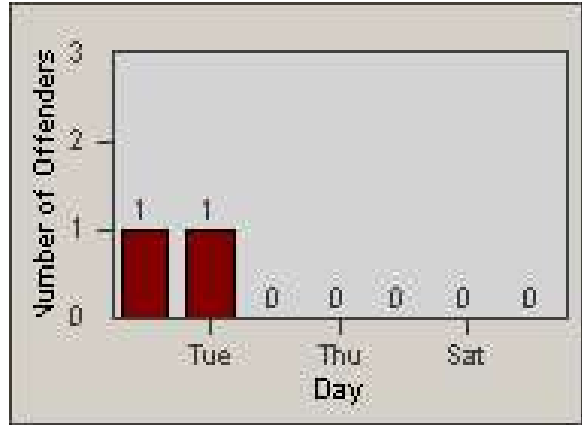

CONTRACT: Santa Clarita

LOCATION: SCL-WCSC-03 Whites Canyon Rd / Soledad Canyon Rd

DATE FROM: 1/Jul/2008

DATE TO: 31/Jul/2008

LANE 4

LANE TOTAL

Redflex Redlight Offender Statistics

CONTRACT: Santa Clarita