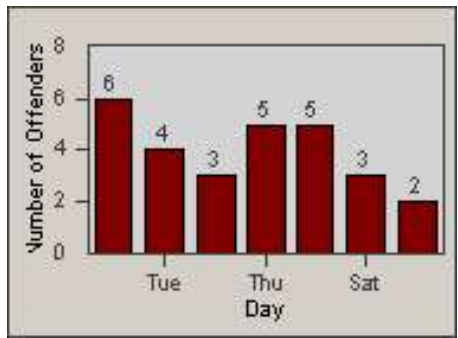

Redflex Redlight Offender Statistics

CONTRACT: Solana Beach
 DATE FROM: 1/Jul/2005

LOCATION: SOL-101L-01 Highway 101 / Lomas Santa Fe
 DATE TO: 31/Jul/2005

LANE 1

LANE 2

LANE 3

Redflex Redlight Offender Statistics