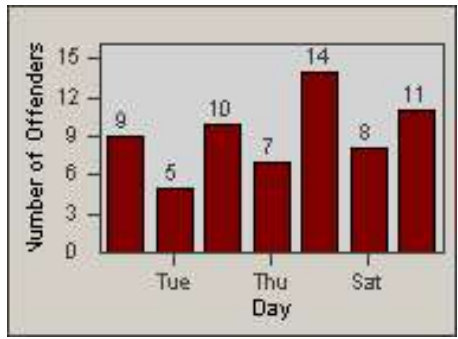

Redflex Redlight Offender Statistics

CONTRACT: Solana Beach
 DATE FROM: 1/Jul/2005

LOCATION: SOL-101L-01 Highway 101 / Lomas Santa Fe
 DATE TO: 31/Jul/2005

LANE 1

LANE 2

LANE 3

Redflex Redlight Offender Statistics