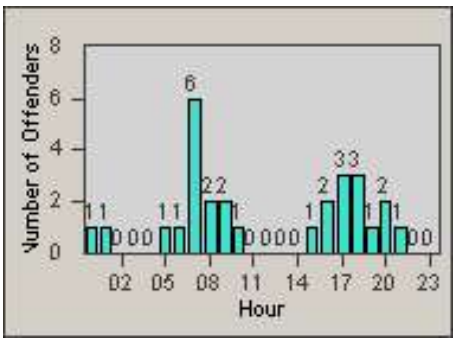

Redflex Redlight Offender Statistics

CONTRACT: Solana Beach
 DATE FROM: 1/Jul/2005

LOCATION: SOL-101L-01 Highway 101 / Lomas Santa Fe
 DATE TO: 31/Jul/2005

LANE 1

LANE 2

LANE 3

Redflex Redlight Offender Statistics