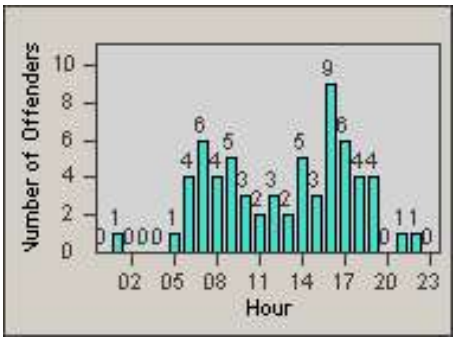

Redflex Redlight Offender Statistics

CONTRACT: Solana Beach
 DATE FROM: 1/Jul/2005

LOCATION: SOL-101L-01 Highway 101 / Lomas Santa Fe
 DATE TO: 31/Jul/2005

LANE 1

LANE 2

LANE 3

Redflex Redlight Offender Statistics