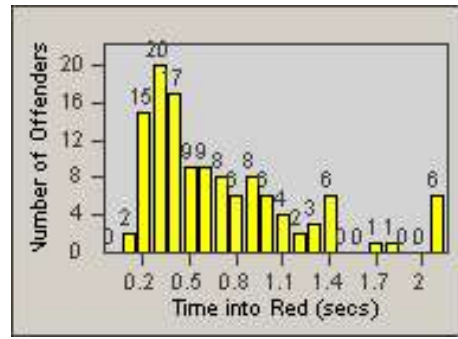

Redflex Redlight Offender Statistics

CONTRACT: Solana Beach
 DATE FROM: 1/Jul/2005

LOCATION: SOL-101L-01 Highway 101 / Lomas Santa Fe
 DATE TO: 31/Jul/2005

LANE 1

LANE 2

LANE 3

Redflex Redlight Offender Statistics