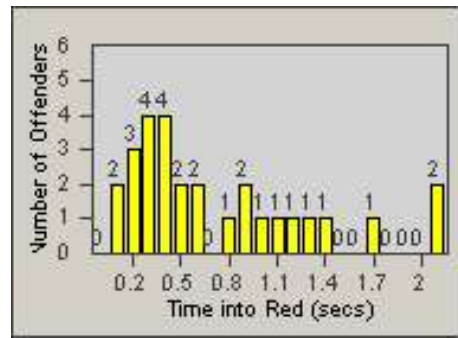

Redflex Redlight Offender Statistics

CONTRACT: Solana Beach
 DATE FROM: 1/Jul/2005

LOCATION: SOL-101L-01 Highway 101 / Lomas Santa Fe
 DATE TO: 31/Jul/2005

LANE 1

LANE 2

LANE 3

Redflex Redlight Offender Statistics