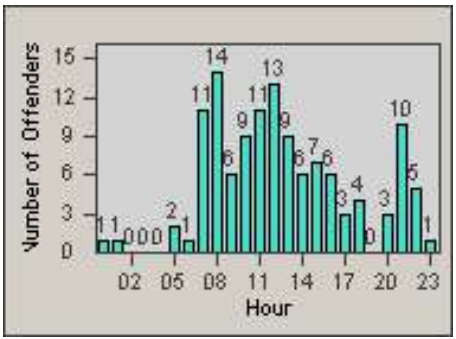

Redflex Redlight Offender Statistics

CONTRACT: Solana Beach
 DATE FROM: 1/Jul/2005

LOCATION: SOL-101L-01 Highway 101 / Lomas Santa Fe
 DATE TO: 31/Jul/2005

LANE 1

LANE 2

LANE 3

Redflex Redlight Offender Statistics