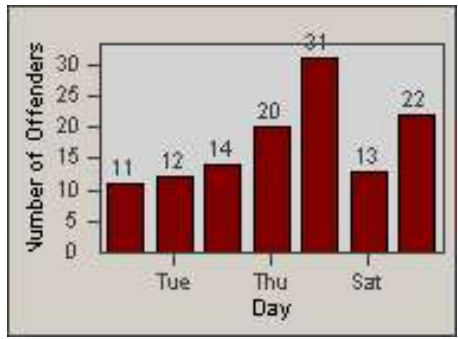

Redflex Redlight Offender Statistics

CONTRACT: Solana Beach
 DATE FROM: 1/Jul/2005

LOCATION: SOL-101L-01 Highway 101 / Lomas Santa Fe
 DATE TO: 31/Jul/2005

LANE 1

LANE 2

LANE 3

Redflex Redlight Offender Statistics