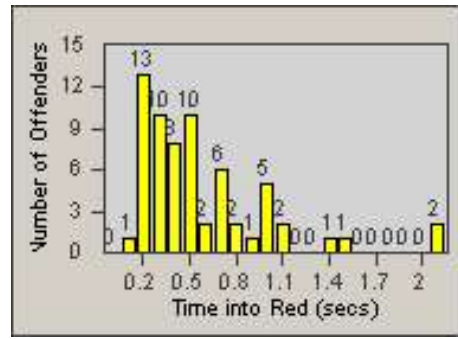

Redflex Redlight Offender Statistics

CONTRACT: Solana Beach
 DATE FROM: 1/Jul/2005

LOCATION: SOL-101L-01 Highway 101 / Lomas Santa Fe
 DATE TO: 31/Jul/2005

LANE 1

LANE 2

LANE 3

Redflex Redlight Offender Statistics