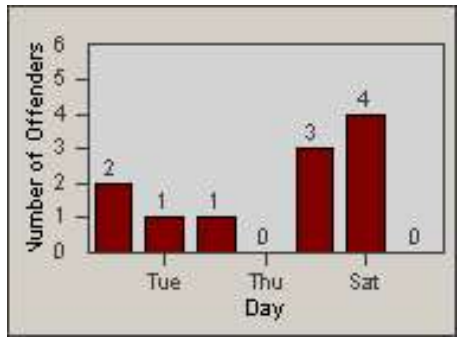

Redflex Redlight Offender Statistics

CONTRACT: Solana Beach

LOCATION: SOL-SHLO-01 Lomas Santa Fe / Solana Hills - NB

DATE FROM: 1/Jul/2010

DATE TO: 31/Jul/2010

LANE 1

LANE 2

LANE 3