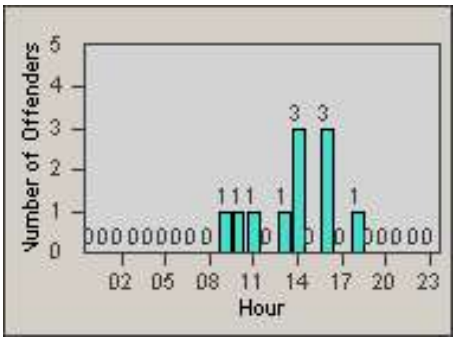

Redflex Redlight Offender Statistics

CONTRACT: Solana Beach

LOCATION: SOL-SHLO-01 Lomas Santa Fe / Solana Hills - NB

DATE FROM: 1/Jul/2010

DATE TO: 31/Jul/2010

LANE 1

LANE 2

LANE 3

Redflex Redlight Offender Statistics

CONTRACT: Solana Beach
 DATE FROM: 1/Jul/2010

LOCATION: SOL-SHLO-01 Lomas Santa Fe / Solana Hills - NB
 DATE TO: 31/Jul/2010

LANE TOTAL