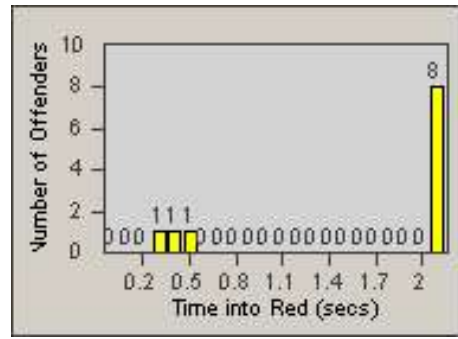

Redflex Redlight Offender Statistics

CONTRACT: Solana Beach

LOCATION: SOL-SHLO-01 Lomas Santa Fe / Solana Hills - NB

DATE FROM: 1/Jul/2010

DATE TO: 31/Jul/2010

LANE 1

LANE 2

LANE 3

Redflex Redlight Offender Statistics

CONTRACT: Solana Beach
 DATE FROM: 1/Jul/2010

LOCATION: SOL-SHLO-01 Lomas Santa Fe / Solana Hills - NB
 DATE TO: 31/Jul/2010

LANE TOTAL