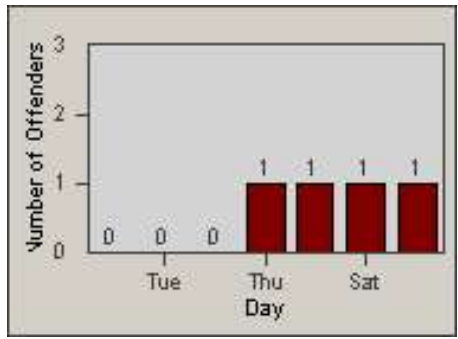

Redflex Redlight Offender Statistics

CONTRACT: Solana Beach

LOCATION: SOL-SHLO-01 Lomas Santa Fe / Solana Hills - NB

DATE FROM: 1/Jul/2010

DATE TO: 31/Jul/2010

LANE 1

LANE 2

LANE 3