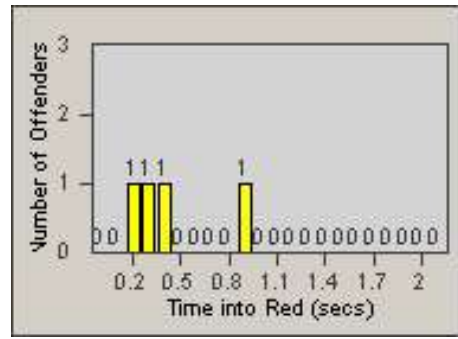

Redflex Redlight Offender Statistics

CONTRACT: Solana Beach

LOCATION: SOL-SHLO-01 Lomas Santa Fe / Solana Hills - NB

DATE FROM: 1/Jul/2010

DATE TO: 31/Jul/2010

LANE 1

LANE 2

LANE 3

Redflex Redlight Offender Statistics

CONTRACT: Solana Beach
 DATE FROM: 1/Jul/2010

LOCATION: SOL-SHLO-01 Lomas Santa Fe / Solana Hills - NB
 DATE TO: 31/Jul/2010

LANE TOTAL