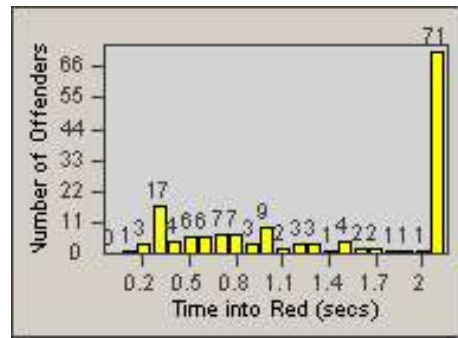

Redflex Redlight Offender Statistics

CONTRACT: Solana Beach

LOCATION: SOL-SHLO-01 Lomas Santa Fe / Solana Hills - NB

DATE FROM: 1/Jul/2010

DATE TO: 31/Jul/2010

LANE 1

LANE 2

LANE 3

Redflex Redlight Offender Statistics

CONTRACT: Solana Beach
 DATE FROM: 1/Jul/2010

LOCATION: SOL-SHLO-01 Lomas Santa Fe / Solana Hills - NB
 DATE TO: 31/Jul/2010

LANE TOTAL