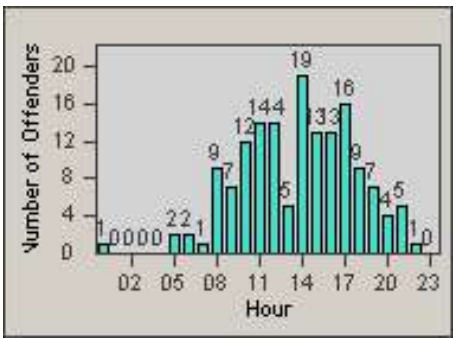

Redflex Redlight Offender Statistics

CONTRACT: Solana Beach

LOCATION: SOL-SHLO-01 Lomas Santa Fe / Solana Hills - NB

DATE FROM: 1/Jul/2010

DATE TO: 31/Jul/2010

LANE 1

LANE 2

LANE 3

Redflex Redlight Offender Statistics

CONTRACT: Solana Beach
 DATE FROM: 1/Jul/2010

LOCATION: SOL-SHLO-01 Lomas Santa Fe / Solana Hills - NB
 DATE TO: 31/Jul/2010

LANE TOTAL