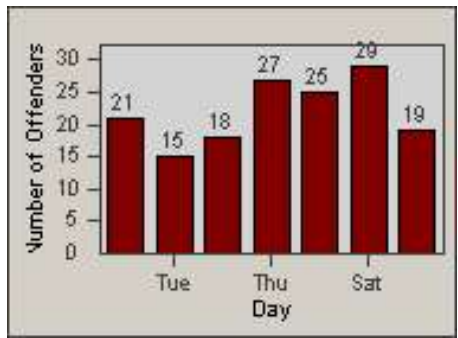

Redflex Redlight Offender Statistics

CONTRACT: Solana Beach

LOCATION: SOL-SHLO-01 Lomas Santa Fe / Solana Hills - NB

DATE FROM: 1/Jul/2010

DATE TO: 31/Jul/2010

LANE 1

LANE 2

LANE 3