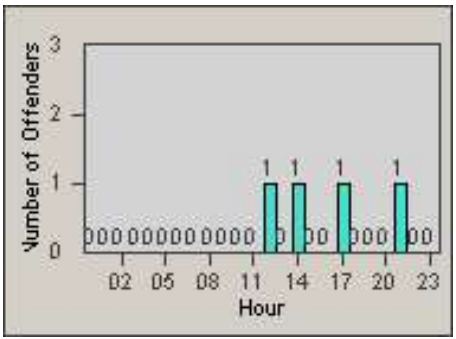

Redflex Redlight Offender Statistics

CONTRACT: Solana Beach

LOCATION: SOL-SHLO-01 Lomas Santa Fe / Solana Hills - NB

DATE FROM: 1/Jul/2010

DATE TO: 31/Jul/2010

LANE 1

LANE 2

LANE 3

Redflex Redlight Offender Statistics

CONTRACT: Solana Beach
 DATE FROM: 1/Jul/2010

LOCATION: SOL-SHLO-01 Lomas Santa Fe / Solana Hills - NB
 DATE TO: 31/Jul/2010

LANE TOTAL