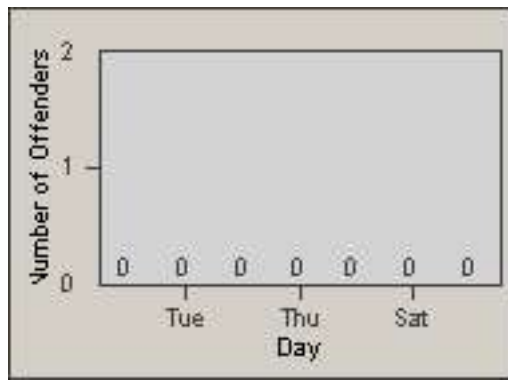

Redflex Redlight Offender Statistics

CONTRACT: Solana Beach   LOCATION: SOL-LOSH-01 Lomas Santa Fe Dr
DATE FROM: 01-Jun-2016   DATE TO: 30-Jun-2016

LANE 1

LANE 2

LANE 3