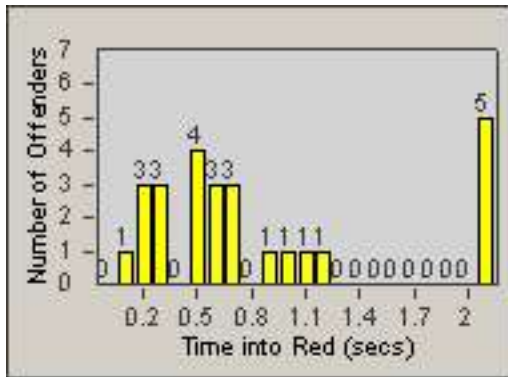

Redflex Redlight Offender Statistics

CONTRACT: Solana Beach
 DATE FROM: 01-Jun-2016

LOCATION: SOL-101L-01 Highway 101 / Lomas Santa Fe
 DATE TO: 30-Jun-2016

LANE 1

LANE 2

LANE 3

Redflex Redlight Offender Statistics

CONTRACT: Solana Beach
 DATE FROM: 01-Jun-2016

LOCATION: SOL-101L-01 Highway 101 / Lomas Santa Fe
 DATE TO: 30-Jun-2016

LANE TOTAL

Redflex Redlight Offender Statistics

CONTRACT: Solana Beach LOCATION: SOL-LOSH-01 Lomas Santa Fe Dr
 DATE FROM: 01-Jun-2016 DATE TO: 30-Jun-2016