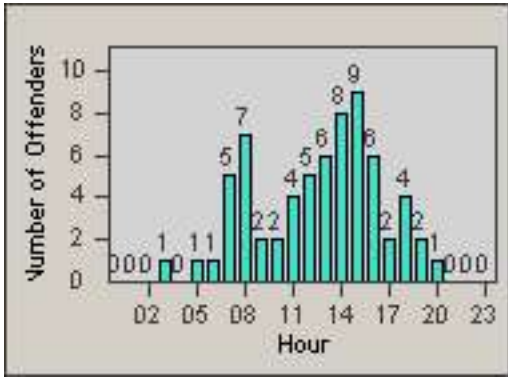

Redflex Redlight Offender Statistics

CONTRACT: Solana Beach
DATE FROM: 01-Jun-2016

LOCATION: SOL-101L-01 Highway 101 / Lomas Santa Fe
DATE TO: 30-Jun-2016

LANE TOTAL