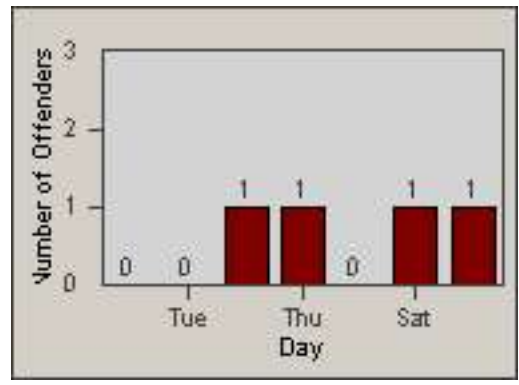

Redflex Redlight Offender Statistics

CONTRACT: Solana Beach   LOCATION: SOL-SHLO-01 Solana Hills Dr
DATE FROM: 01-Jun-2016   DATE TO: 30-Jun-2016

LANE 1

LANE 2