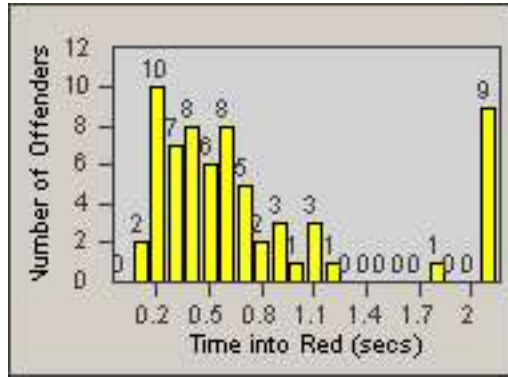

Redflex Redlight Offender Statistics

CONTRACT: Solana Beach
DATE FROM: 01-Jun-2016

LOCATION: SOL-101L-01 Highway 101 / Lomas Santa Fe
DATE TO: 30-Jun-2016

LANE TOTAL