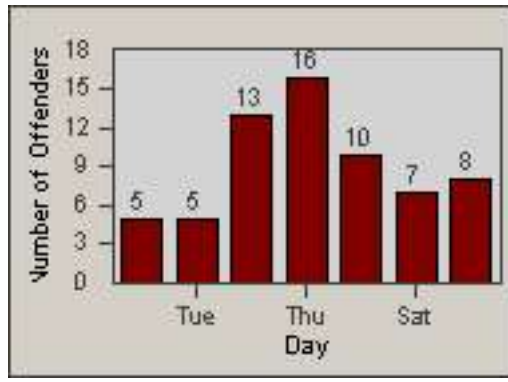

Redflex Redlight Offender Statistics

CONTRACT: Solana Beach   LOCATION: SOL-LOSH-01 Lomas Santa Fe Dr
DATE FROM: 01-Jun-2016   DATE TO: 30-Jun-2016

LANE 1