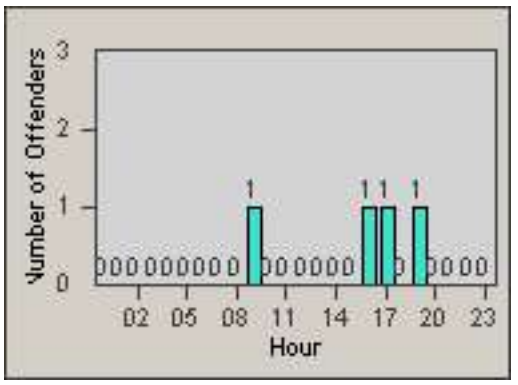

LANE 1

LANE 2

LANE 3

Redflex Redlight Offender Statistics

CONTRACT: Solana Beach LOCATION: SOL-LOSH-01 Lomas Santa Fe Dr
 DATE FROM: 01-Jun-2016 DATE TO: 30-Jun-2016

LANE TOTAL

Redflex Redlight Offender Statistics

CONTRACT: Solana Beach LOCATION: SOL-SHLO-01 Solana Hills Dr
 DATE FROM: 01-Jun-2016 DATE TO: 30-Jun-2016

LANE 1

LANE 2

LANE 3

Redflex Redlight Offender Statistics

CONTRACT: Solana Beach LOCATION: SOL-SHLO-01 Solana Hills Dr
 DATE FROM: 01-Jun-2016 DATE TO: 30-Jun-2016