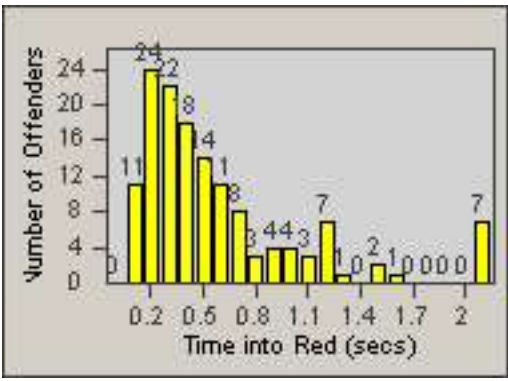

Redflex Redlight Offender Statistics

CONTRACT: Solana Beach   LOCATION: SOL-LOSH-01 Lomas Santa Fe Dr
DATE FROM: 01-Jun-2016   DATE TO: 30-Jun-2016

LANE 1

LANE 2

LANE 3