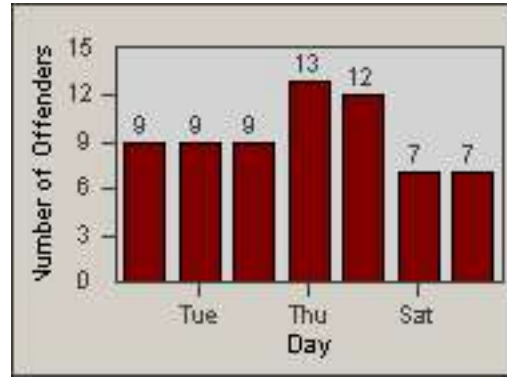

Redflex Redlight Offender Statistics

CONTRACT: Solana Beach
DATE FROM: 01-Jun-2016

LOCATION: SOL-101L-01 Highway 101 / Lomas Santa Fe
DATE TO: 30-Jun-2016

LANE TOTAL