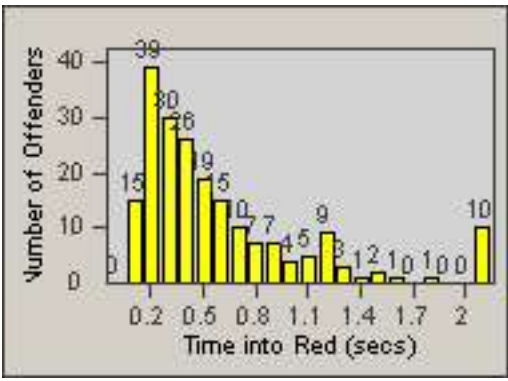

LANE 1

LANE 2

LANE 3

Redflex Redlight Offender Statistics

CONTRACT: Solana Beach LOCATION: SOL-LOSH-01 Lomas Santa Fe Dr
 DATE FROM: 01-Jun-2016 DATE TO: 30-Jun-2016

LANE TOTAL

Redflex Redlight Offender Statistics