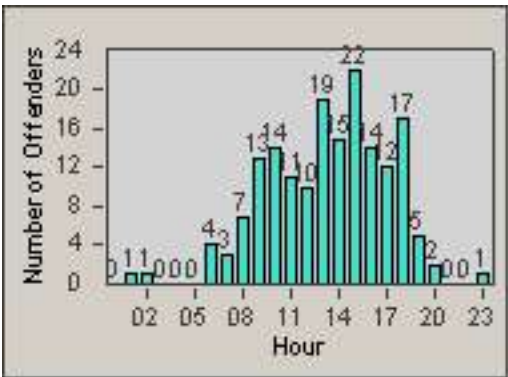

CONTRACT: Solana Beach LOCATION: SOL-SHLO-01 Solana Hills Dr
 DATE FROM: 01-Jun-2016 DATE TO: 30-Jun-2016

LANE 1

LANE 2

LANE 3

Redflex Redlight Offender Statistics

CONTRACT: Solana Beach LOCATION: SOL-SHLO-01 Solana Hills Dr
 DATE FROM: 01-Jun-2016 DATE TO: 30-Jun-2016