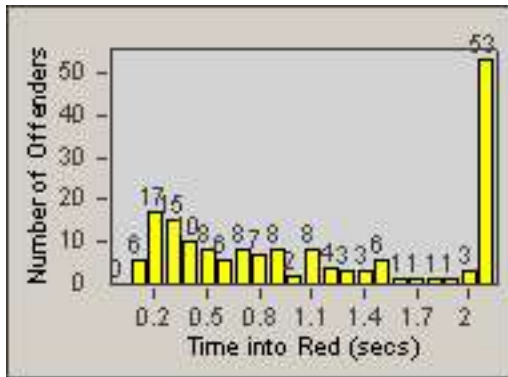

LANE 1

LANE 2

LANE 3

Redflex Redlight Offender Statistics

CONTRACT: Solana Beach LOCATION: SOL-LOSH-01 Lomas Santa Fe Dr
 DATE FROM: 01-Jun-2016 DATE TO: 30-Jun-2016

LANE TOTAL

Redflex Redlight Offender Statistics

CONTRACT: Solana Beach LOCATION: SOL-SHLO-01 Solana Hills Dr
 DATE FROM: 01-Jun-2016 DATE TO: 30-Jun-2016

LANE 1

LANE 2

LANE 3

Redflex Redlight Offender Statistics

CONTRACT: Solana Beach LOCATION: SOL-SHLO-01 Solana Hills Dr
 DATE FROM: 01-Jun-2016 DATE TO: 30-Jun-2016