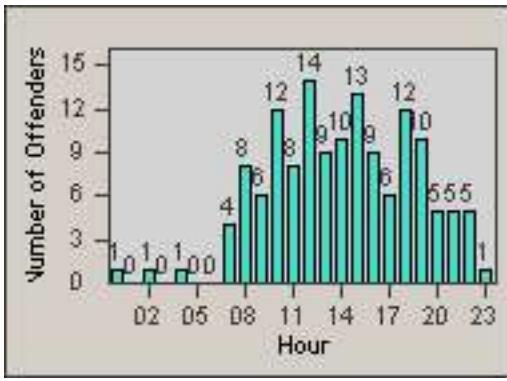

CONTRACT: Solana Beach
 DATE FROM: 01-Jun-2016

LOCATION: SOL-101L-01 Highway 101 / Lomas Santa Fe
 DATE TO: 30-Jun-2016

LANE TOTAL

Redflex Redlight Offender Statistics

CONTRACT: Solana Beach LOCATION: SOL-LOSH-01 Lomas Santa Fe Dr
 DATE FROM: 01-Jun-2016 DATE TO: 30-Jun-2016

LANE 1

LANE 2

LANE 3

Redflex Redlight Offender Statistics

CONTRACT: Solana Beach LOCATION: SOL-LOSH-01 Lomas Santa Fe Dr
 DATE FROM: 01-Jun-2016 DATE TO: 30-Jun-2016

LANE TOTAL

Redflex Redlight Offender Statistics