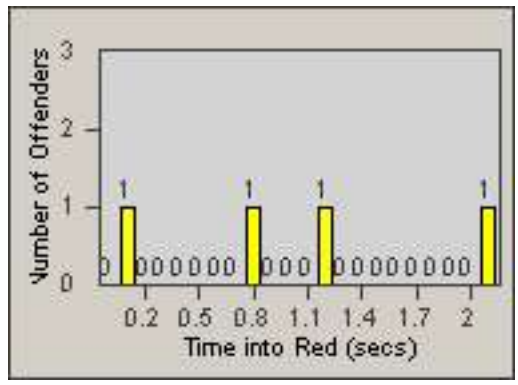

Redflex Redlight Offender Statistics

CONTRACT: Solana Beach   LOCATION: SOL-SHLO-01 Solana Hills Dr
DATE FROM: 01-Jun-2016   DATE TO: 30-Jun-2016

LANE 1

LANE 2