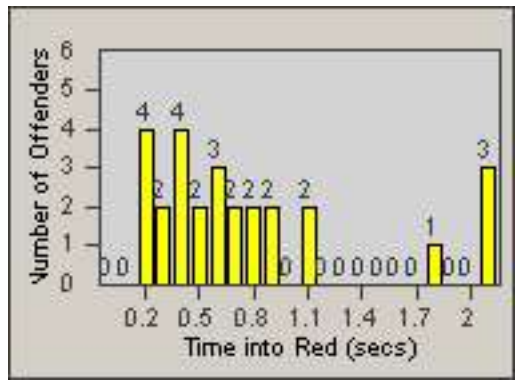

Redflex Redlight Offender Statistics

CONTRACT: Solana Beach
 DATE FROM: 01-Jun-2016

LOCATION: SOL-101L-01 Highway 101 / Lomas Santa Fe
 DATE TO: 30-Jun-2016

LANE 1

LANE 2

LANE 3

Redflex Redlight Offender Statistics