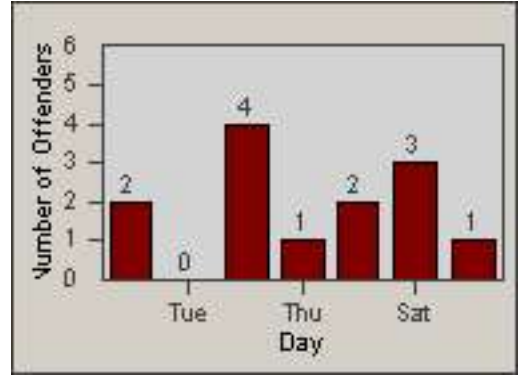

Redflex Redlight Offender Statistics

CONTRACT: Solana Beach
 DATE FROM: 01-Jun-2016

LOCATION: SOL-101L-01 Highway 101 / Lomas Santa Fe
 DATE TO: 30-Jun-2016

LANE 1

LANE 2

LANE 3

Redflex Redlight Offender Statistics