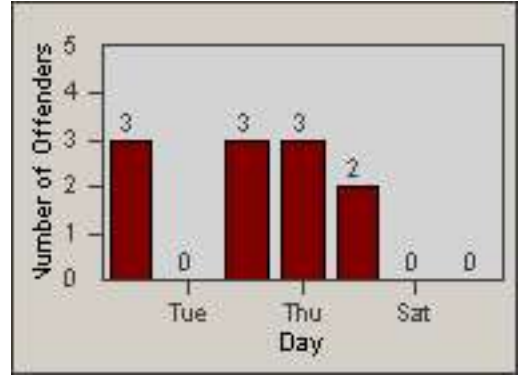

Redflex Redlight Offender Statistics

CONTRACT: Solana Beach   LOCATION: SOL-SHLO-01 Solana Hills Dr
DATE FROM: 01-Jun-2016   DATE TO: 30-Jun-2016

LANE 1

LANE 2

LANE 3