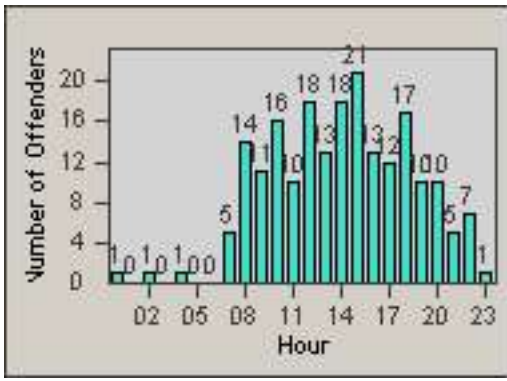

LANE 1

LANE 2

LANE 3

Redflex Redlight Offender Statistics

CONTRACT: Solana Beach LOCATION: SOL-LOSH-01 Lomas Santa Fe Dr
 DATE FROM: 01-Jun-2016 DATE TO: 30-Jun-2016

LANE TOTAL

Redflex Redlight Offender Statistics

CONTRACT: Solana Beach LOCATION: SOL-SHLO-01 Solana Hills Dr
 DATE FROM: 01-Jun-2016 DATE TO: 30-Jun-2016

LANE 1

LANE 2

LANE 3

Redflex Redlight Offender Statistics

CONTRACT: Solana Beach LOCATION: SOL-SHLO-01 Solana Hills Dr
 DATE FROM: 01-Jun-2016 DATE TO: 30-Jun-2016