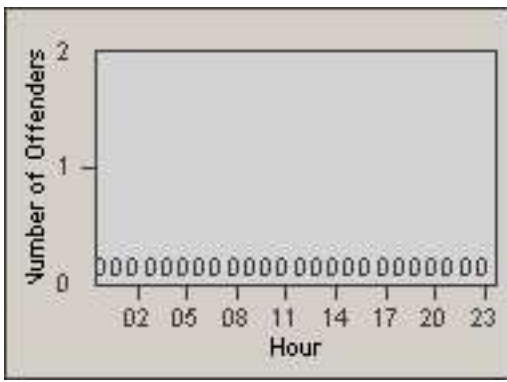

Redflex Redlight Offender Statistics

CONTRACT: Solana Beach   LOCATION: SOL-LOSH-01 Lomas Santa Fe Dr
DATE FROM: 01-Jun-2016   DATE TO: 30-Jun-2016

LANE 1

LANE 2

LANE 3