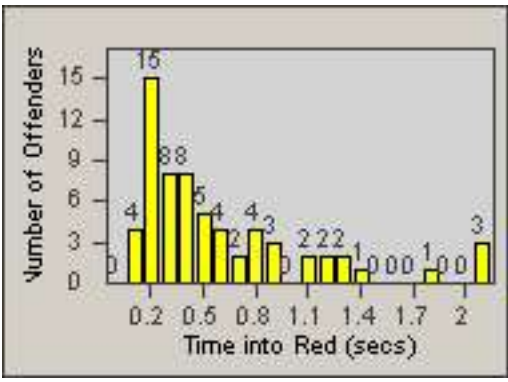

CONTRACT: Solana Beach
 DATE FROM: 01-Jun-2016

LOCATION: SOL-101L-01 Highway 101 / Lomas Santa Fe
 DATE TO: 30-Jun-2016

LANE TOTAL

Redflex Redlight Offender Statistics

CONTRACT: Solana Beach LOCATION: SOL-LOSH-01 Lomas Santa Fe Dr
 DATE FROM: 01-Jun-2016 DATE TO: 30-Jun-2016

LANE 1

LANE 2

LANE 3

Redflex Redlight Offender Statistics

CONTRACT: Solana Beach LOCATION: SOL-LOSH-01 Lomas Santa Fe Dr
 DATE FROM: 01-Jun-2016 DATE TO: 30-Jun-2016

LANE TOTAL

Redflex Redlight Offender Statistics