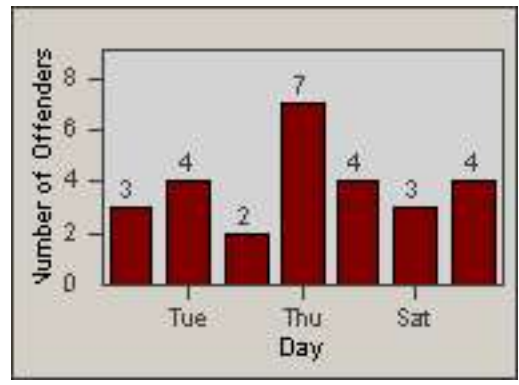

Redflex Redlight Offender Statistics

CONTRACT: Solana Beach
 DATE FROM: 01-Jun-2016

LOCATION: SOL-101L-01 Highway 101 / Lomas Santa Fe
 DATE TO: 30-Jun-2016

LANE 1

LANE 2

LANE 3

Redflex Redlight Offender Statistics