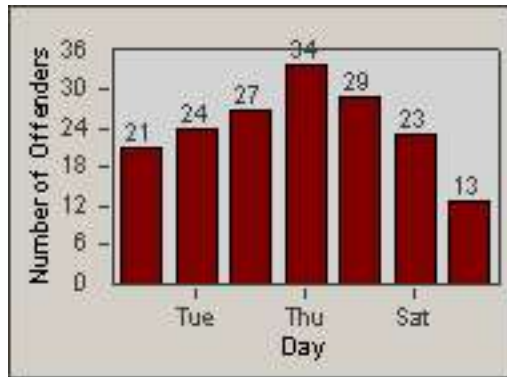

CONTRACT: Solana Beach LOCATION: SOL-SHLO-01 Solana Hills Dr
 DATE FROM: 01-Jun-2016 DATE TO: 30-Jun-2016

LANE 1

LANE 2

LANE 3

Redflex Redlight Offender Statistics

CONTRACT: Solana Beach LOCATION: SOL-SHLO-01 Solana Hills Dr
 DATE FROM: 01-Jun-2016 DATE TO: 30-Jun-2016