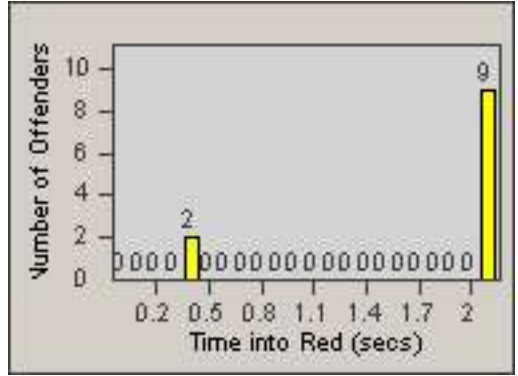

LANE 1

LANE 2

LANE 3

Redflex Redlight Offender Statistics

CONTRACT: Solana Beach LOCATION: SOL-LOSH-01 Lomas Santa Fe Dr
 DATE FROM: 01-Jun-2016 DATE TO: 30-Jun-2016

LANE TOTAL

Redflex Redlight Offender Statistics

CONTRACT: Solana Beach LOCATION: SOL-SHLO-01 Solana Hills Dr
 DATE FROM: 01-Jun-2016 DATE TO: 30-Jun-2016

LANE 1

LANE 2

LANE 3

Redflex Redlight Offender Statistics

CONTRACT: Solana Beach LOCATION: SOL-SHLO-01 Solana Hills Dr
 DATE FROM: 01-Jun-2016 DATE TO: 30-Jun-2016