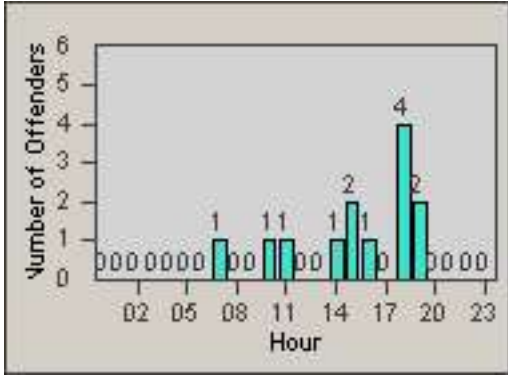

Redflex Redlight Offender Statistics

CONTRACT: Solana Beach
 DATE FROM: 01-Jun-2016

LOCATION: SOL-101L-01 Highway 101 / Lomas Santa Fe
 DATE TO: 30-Jun-2016

LANE 1

LANE 2

LANE 3

Redflex Redlight Offender Statistics

CONTRACT: Solana Beach
 DATE FROM: 01-Jun-2016

LOCATION: SOL-101L-01 Highway 101 / Lomas Santa Fe
 DATE TO: 30-Jun-2016

LANE TOTAL

Redflex Redlight Offender Statistics

CONTRACT: Solana Beach LOCATION: SOL-LOSH-01 Lomas Santa Fe Dr
 DATE FROM: 01-Jun-2016 DATE TO: 30-Jun-2016