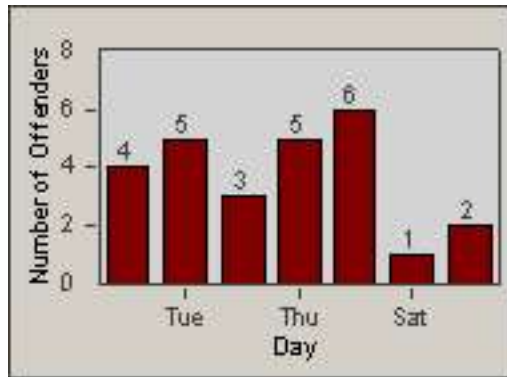

Redflex Redlight Offender Statistics

CONTRACT: Solana Beach
DATE FROM: 01-Jun-2016

LOCATION: SOL-101L-01 Highway 101 / Lomas Santa Fe
DATE TO: 30-Jun-2016