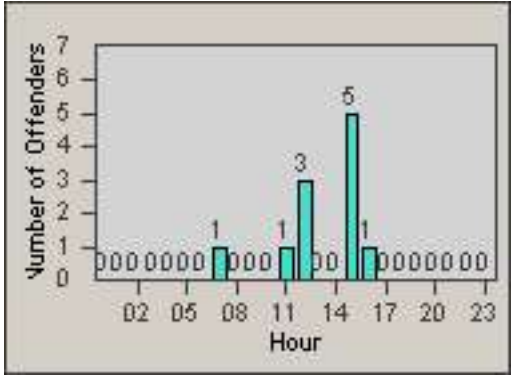

LANE 1

LANE 2

LANE 3

Redflex Redlight Offender Statistics

CONTRACT: Solana Beach LOCATION: SOL-LOSH-01 Lomas Santa Fe Dr
 DATE FROM: 01-Jun-2016 DATE TO: 30-Jun-2016

LANE TOTAL

Redflex Redlight Offender Statistics

CONTRACT: Solana Beach LOCATION: SOL-SHLO-01 Solana Hills Dr
 DATE FROM: 01-Jun-2016 DATE TO: 30-Jun-2016

LANE 1

LANE 2

LANE 3

Redflex Redlight Offender Statistics

CONTRACT: Solana Beach LOCATION: SOL-SHLO-01 Solana Hills Dr
 DATE FROM: 01-Jun-2016 DATE TO: 30-Jun-2016