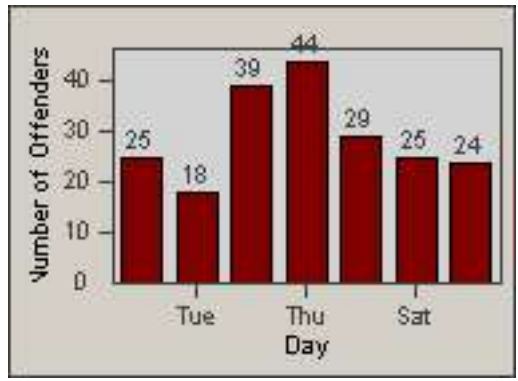

LANE 1

LANE 2

LANE 3

Redflex Redlight Offender Statistics

CONTRACT: Solana Beach LOCATION: SOL-LOSH-01 Lomas Santa Fe Dr
 DATE FROM: 01-Jun-2016 DATE TO: 30-Jun-2016

LANE TOTAL

Redflex Redlight Offender Statistics