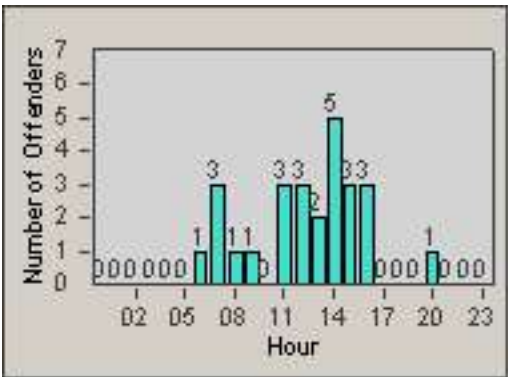

Redflex Redlight Offender Statistics

CONTRACT: Solana Beach
 DATE FROM: 01-Jun-2016

LOCATION: SOL-101L-01 Highway 101 / Lomas Santa Fe
 DATE TO: 30-Jun-2016

LANE 1

LANE 2

LANE 3

Redflex Redlight Offender Statistics

CONTRACT: Solana Beach
 DATE FROM: 01-Jun-2016

LOCATION: SOL-101L-01 Highway 101 / Lomas Santa Fe
 DATE TO: 30-Jun-2016

LANE TOTAL

Redflex Redlight Offender Statistics

CONTRACT: Solana Beach LOCATION: SOL-LOSH-01 Lomas Santa Fe Dr
 DATE FROM: 01-Jun-2016 DATE TO: 30-Jun-2016