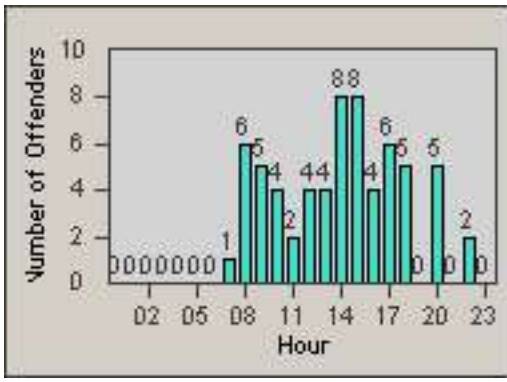

CONTRACT: Solana Beach
 DATE FROM: 01-Jun-2016

LOCATION: SOL-101L-01 Highway 101 / Lomas Santa Fe
 DATE TO: 30-Jun-2016

LANE TOTAL

Redflex Redlight Offender Statistics

CONTRACT: Solana Beach LOCATION: SOL-LOSH-01 Lomas Santa Fe Dr
 DATE FROM: 01-Jun-2016 DATE TO: 30-Jun-2016

LANE 1

LANE 2

LANE 3

Redflex Redlight Offender Statistics

CONTRACT: Solana Beach LOCATION: SOL-LOSH-01 Lomas Santa Fe Dr
 DATE FROM: 01-Jun-2016 DATE TO: 30-Jun-2016

LANE TOTAL

Redflex Redlight Offender Statistics