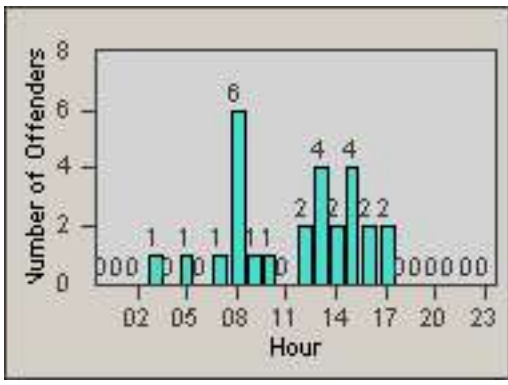

Redflex Redlight Offender Statistics

CONTRACT: Solana Beach
 DATE FROM: 01-Jun-2016

LOCATION: SOL-101L-01 Highway 101 / Lomas Santa Fe
 DATE TO: 30-Jun-2016

LANE 1

LANE 2

LANE 3

Redflex Redlight Offender Statistics

CONTRACT: Solana Beach
 DATE FROM: 01-Jun-2016

LOCATION: SOL-101L-01 Highway 101 / Lomas Santa Fe
 DATE TO: 30-Jun-2016

LANE TOTAL

Redflex Redlight Offender Statistics

CONTRACT: Solana Beach LOCATION: SOL-LOSH-01 Lomas Santa Fe Dr
 DATE FROM: 01-Jun-2016 DATE TO: 30-Jun-2016