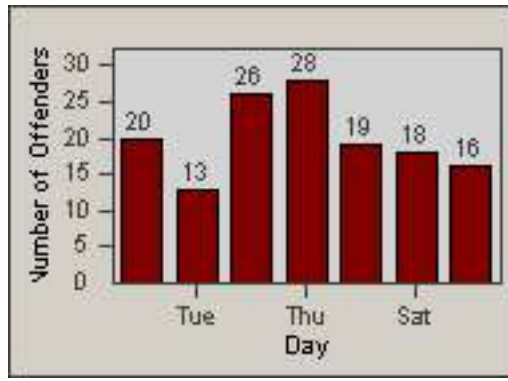

Redflex Redlight Offender Statistics

CONTRACT: Solana Beach   LOCATION: SOL-LOSH-01 Lomas Santa Fe Dr
DATE FROM: 01-Jun-2016   DATE TO: 30-Jun-2016

LANE 1

LANE 2

LANE 3