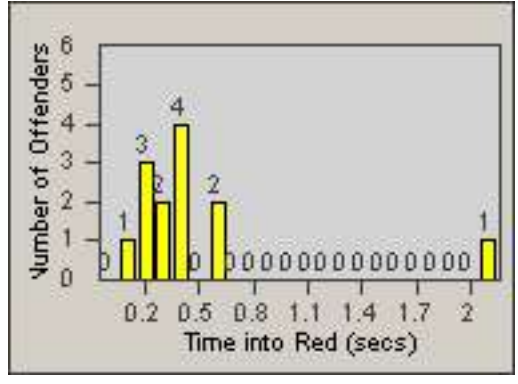

Redflex Redlight Offender Statistics

CONTRACT: Solana Beach
 DATE FROM: 01-Jun-2016

LOCATION: SOL-101L-01 Highway 101 / Lomas Santa Fe
 DATE TO: 30-Jun-2016

LANE 1

LANE 2

LANE 3

Redflex Redlight Offender Statistics