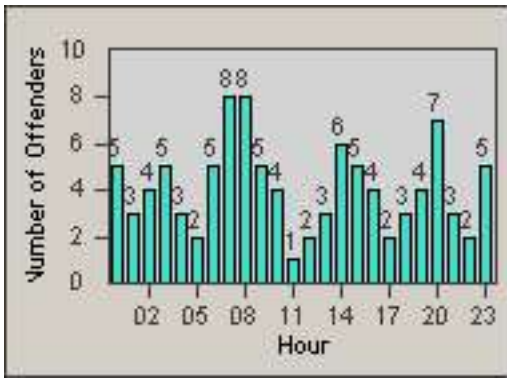

Redflex Redlight Offender Statistics

CONTRACT: South Gate
DATE FROM: 01-Oct-2011

LOCATION: SG-ATTW-01 Atlantic
DATE TO: 31-Oct-2011

LANE 4