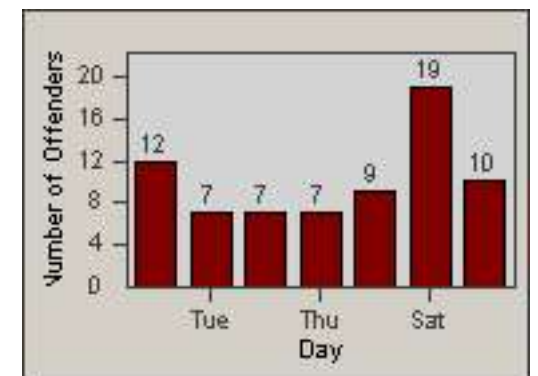

Redflex Redlight Offender Statistics

CONTRACT: South Gate
DATE FROM: 01-Oct-2011

LOCATION: SG-ATTW-01 Atlantic
DATE TO: 31-Oct-2011

LANE 1

LANE 2

LANE 3

Redflex Redlight Offender Statistics

CONTRACT: South Gate
 DATE FROM: 01-Oct-2011