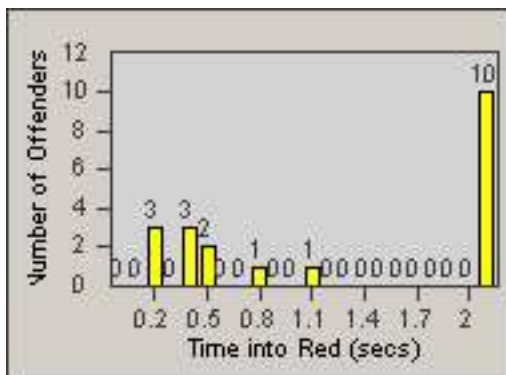

Redflex Redlight Offender Statistics

CONTRACT: South Gate
DATE FROM: 01-Oct-2011

LOCATION: SG-ATTW-01 Atlantic
DATE TO: 31-Oct-2011

LANE 1

LANE 2

LANE 3

Redflex Redlight Offender Statistics

CONTRACT: South Gate
 DATE FROM: 01-Oct-2011