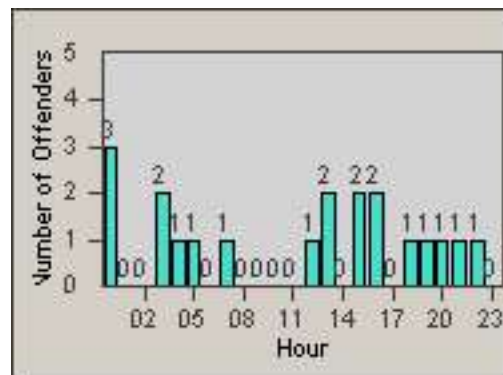

Redflex Redlight Offender Statistics

CONTRACT: South Gate
DATE FROM: 01-Oct-2011

LOCATION: SG-ATTW-01 Atlantic
DATE TO: 31-Oct-2011

LANE 1

LANE 2

LANE 3

Redflex Redlight Offender Statistics

CONTRACT: South Gate
 DATE FROM: 01-Oct-2011