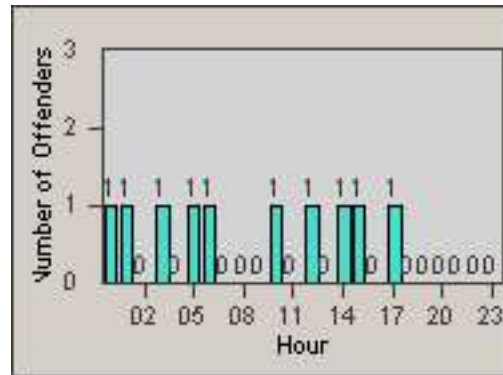

Redflex Redlight Offender Statistics

CONTRACT: South Gate
DATE FROM: 01-Oct-2011

LOCATION: SG-ATTW-01 Atlantic
DATE TO: 31-Oct-2011

LANE 1

LANE 2

LANE 3

Redflex Redlight Offender Statistics

CONTRACT: South Gate
 DATE FROM: 01-Oct-2011