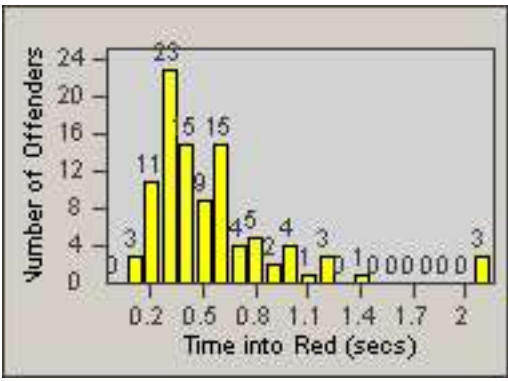

Redflex Redlight Offender Statistics

CONTRACT: South Gate
DATE FROM: 01-Oct-2011

LOCATION: SG-ATTW-01 Atlantic
DATE TO: 31-Oct-2011

LANE 4