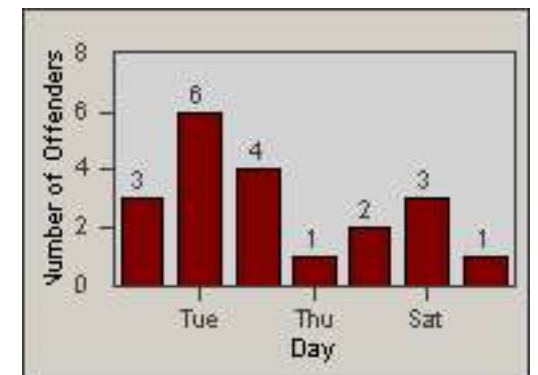

Redflex Redlight Offender Statistics

CONTRACT: South Gate
DATE FROM: 01-Oct-2011

LOCATION: SG-ATTW-01 Atlantic
DATE TO: 31-Oct-2011

LANE 1

LANE 2

LANE 3

Redflex Redlight Offender Statistics

CONTRACT: South Gate
 DATE FROM: 01-Oct-2011