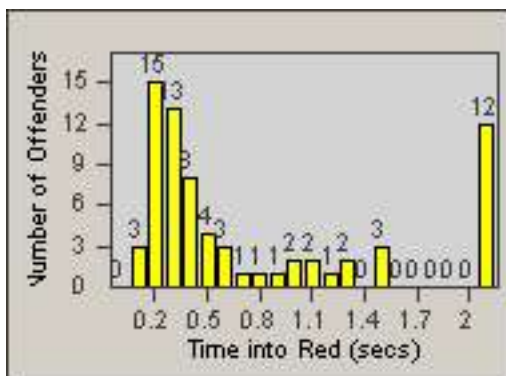

Redflex Redlight Offender Statistics

CONTRACT: South Gate
DATE FROM: 01-Oct-2011

LOCATION: SG-ATTW-01 Atlantic
DATE TO: 31-Oct-2011

LANE 1

LANE 2

LANE 3

Redflex Redlight Offender Statistics

CONTRACT: South Gate
 DATE FROM: 01-Oct-2011