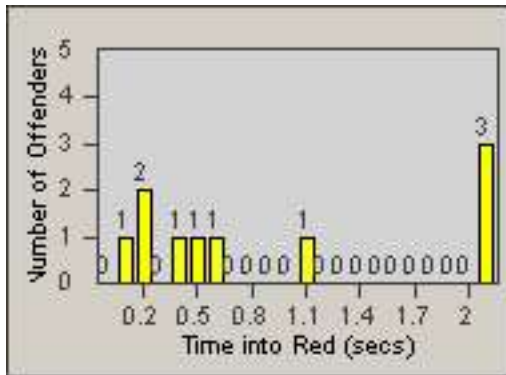

Redflex Redlight Offender Statistics

CONTRACT: South Gate
DATE FROM: 01-Oct-2011

LOCATION: SG-ATTW-01 Atlantic
DATE TO: 31-Oct-2011

LANE 1

LANE 2

LANE 3

Redflex Redlight Offender Statistics

CONTRACT: South Gate
 DATE FROM: 01-Oct-2011