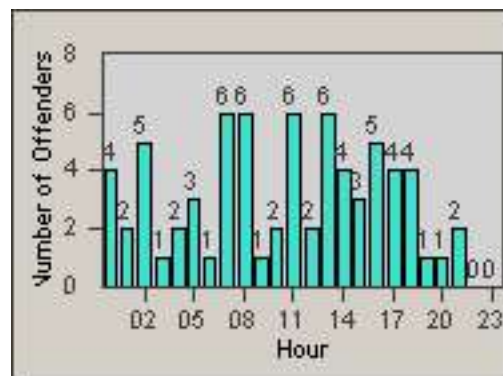

Redflex Redlight Offender Statistics

CONTRACT: South Gate
DATE FROM: 01-Oct-2011

LOCATION: SG-ATTW-01 Atlantic
DATE TO: 31-Oct-2011

LANE 1

LANE 2

LANE 3

Redflex Redlight Offender Statistics

CONTRACT: South Gate
 DATE FROM: 01-Oct-2011