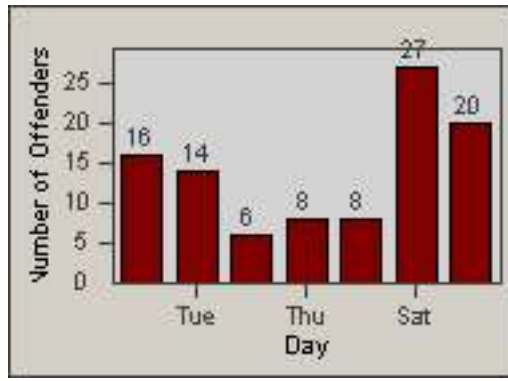

Redflex Redlight Offender Statistics

CONTRACT: South Gate
DATE FROM: 01-Oct-2011

LOCATION: SG-ATTW-01 Atlantic
DATE TO: 31-Oct-2011

LANE 4