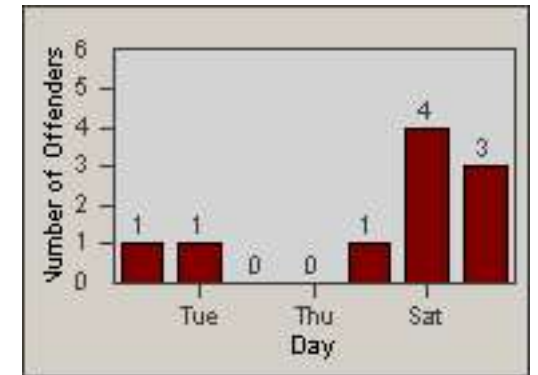

Redflex Redlight Offender Statistics

CONTRACT: South Gate
DATE FROM: 01-Oct-2011

LOCATION: SG-ATTW-01 Atlantic
DATE TO: 31-Oct-2011

LANE 1

LANE 2

LANE 3

Redflex Redlight Offender Statistics

CONTRACT: South Gate
 DATE FROM: 01-Oct-2011