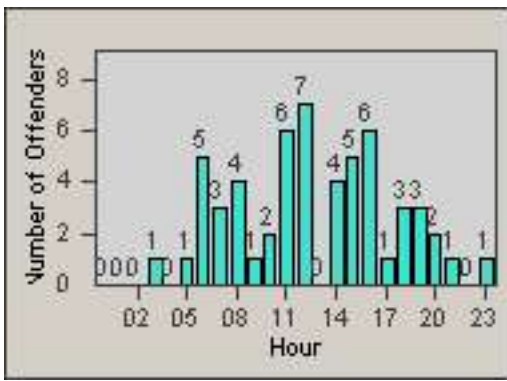

# Redflex Redlight Offender Statistics

**CONTRACT:** South Gate      **LOCATION:** SG-CATW-01 California  
**DATE FROM:** 01-Oct-2012      **DATE TO:** 31-Oct-2012

LANE 4

LANE TOTAL