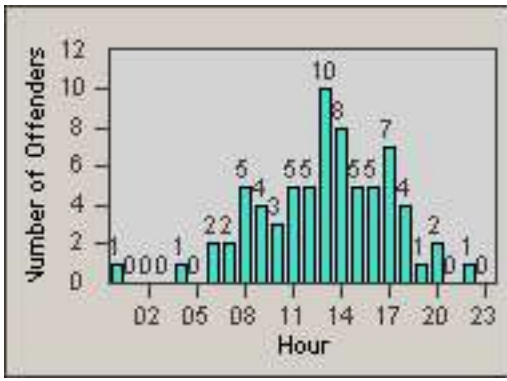

# Redflex Redlight Offender Statistics

CONTRACT: South Gate  
 DATE FROM: 01-Oct-2012

LOCATION: SG-ATTW-03 Atlantic  
 DATE TO: 31-Oct-2012

LANE 1

LANE 2

LANE 3