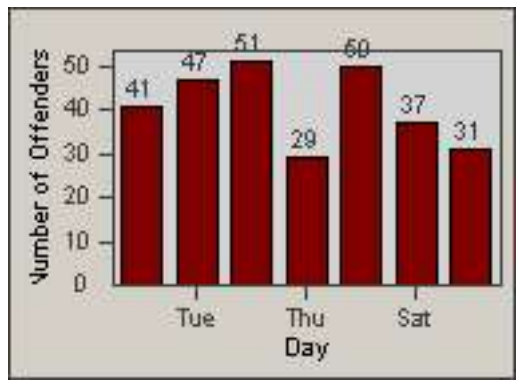

Redflex Redlight Offender Statistics

CONTRACT: South Gate   LOCATION: SG-FIGA-03 Firestone
DATE FROM: 01-Oct-2012   DATE TO: 31-Oct-2012

LANE 4

LANE TOTAL