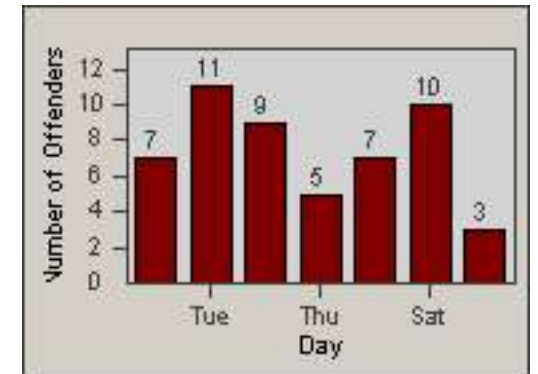

# Redflex Redlight Offender Statistics

CONTRACT: South Gate  
 DATE FROM: 01-Oct-2012

LOCATION: SG-GASO-01 Garfield  
 DATE TO: 31-Oct-2012

LANE 1

LANE 2

LANE 3