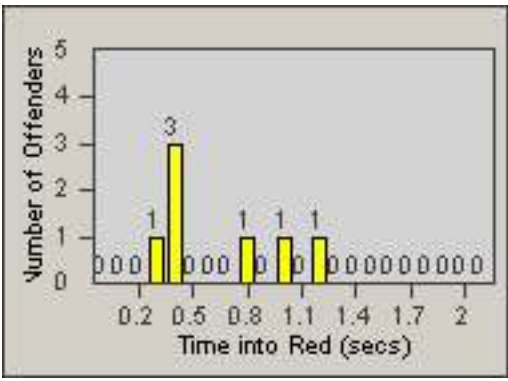

# Redflex Redlight Offender Statistics

CONTRACT: South Gate      LOCATION: SG-FIGA-01 Firestone  
 DATE FROM: 01-Oct-2012      DATE TO: 31-Oct-2012

LANE 1

LANE 2

LANE 3