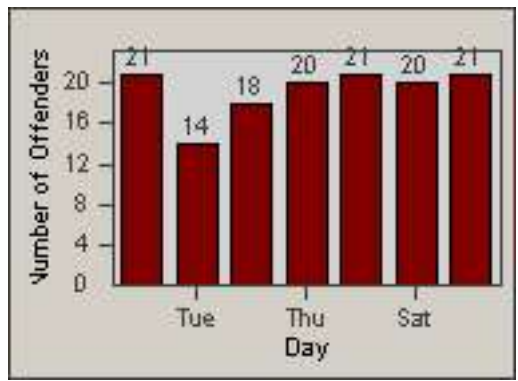

# Redflex Redlight Offender Statistics

CONTRACT: South Gate      LOCATION: SG-FIAT-01 Firestone  
 DATE FROM: 01-Oct-2012      DATE TO: 31-Oct-2012

LANE 4

LANE TOTAL