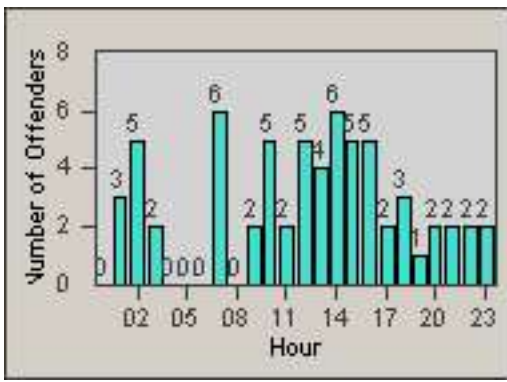

Redflex Redlight Offender Statistics

CONTRACT: South Gate   LOCATION: SG-FIAT-01 Firestone
DATE FROM: 01-Oct-2012   DATE TO: 31-Oct-2012

LANE 1

LANE 2

LANE 3