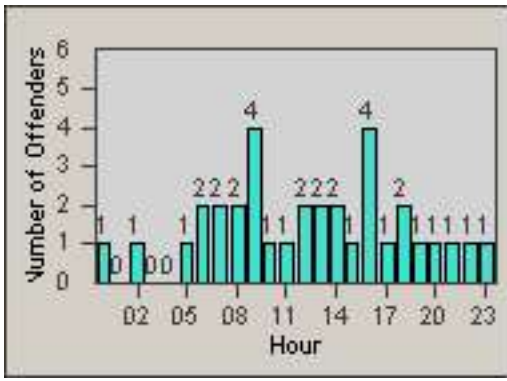

Redflex Redlight Offender Statistics

CONTRACT: South Gate   LOCATION: SG-FIAT-01 Firestone
DATE FROM: 01-Oct-2012   DATE TO: 31-Oct-2012

LANE 1

LANE 2

LANE 3