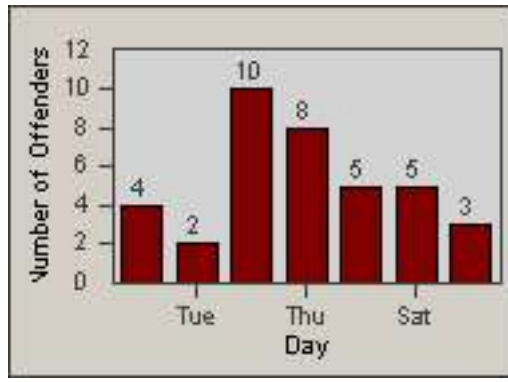

Redflex Redlight Offender Statistics

CONTRACT: South Gate   LOCATION: SG-FICA-03 Firestone Blvd
DATE FROM: 01-Oct-2012   DATE TO: 31-Oct-2012

LANE 1