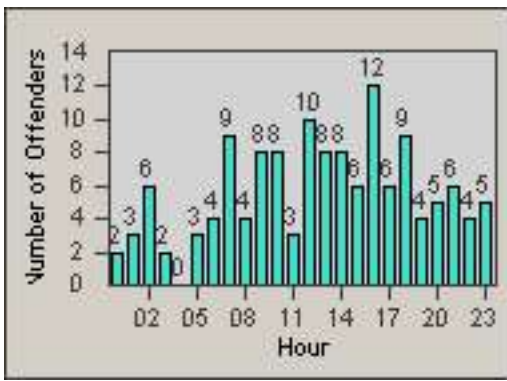

# Redflex Redlight Offender Statistics

CONTRACT: South Gate      LOCATION: SG-FIAT-01 Firestone  
 DATE FROM: 01-Oct-2012      DATE TO: 31-Oct-2012

LANE 4

LANE TOTAL