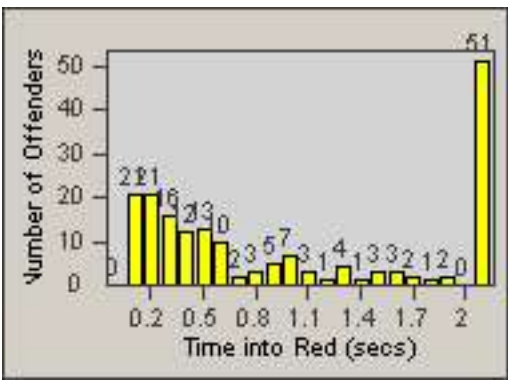

# Redflex Redlight Offender Statistics

CONTRACT: South Gate      LOCATION: SG-FICA-01 Firestone Blvd  
 DATE FROM: 01-Oct-2012      DATE TO: 31-Oct-2012

LANE 4

LANE TOTAL