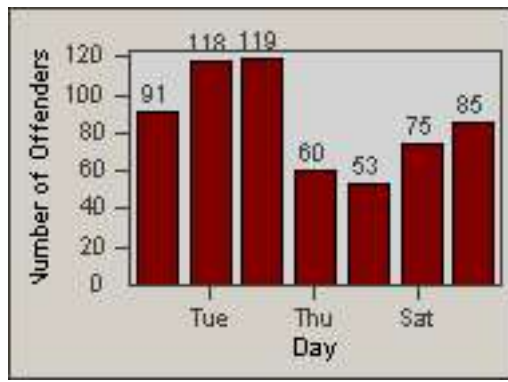

# Redflex Redlight Offender Statistics

CONTRACT: South Gate      LOCATION: SG-FIAT-03 Firestone  
 DATE FROM: 01-Oct-2012      DATE TO: 31-Oct-2012

LANE 1

LANE 2

LANE 3