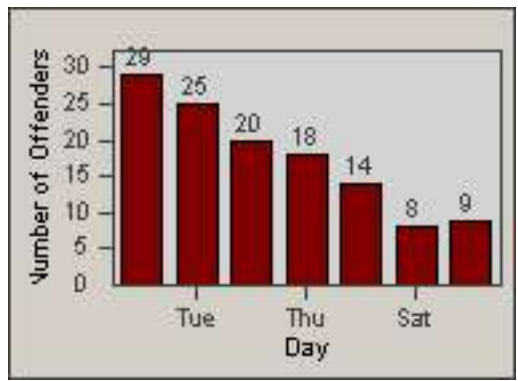

# Redflex Redlight Offender Statistics

CONTRACT: South Gate      LOCATION: SG-ATTW-03 Atlantic  
 DATE FROM: 01-Oct-2012      DATE TO: 31-Oct-2012

LANE 4

LANE TOTAL