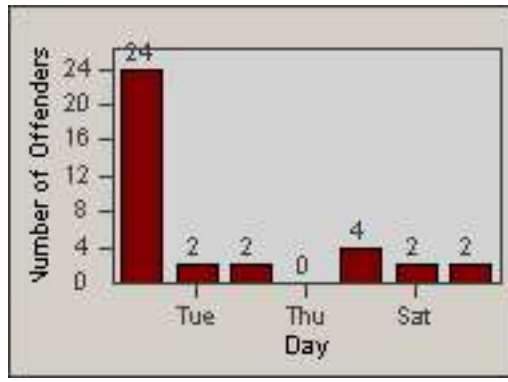

Redflex Redlight Offender Statistics

CONTRACT: South Gate   LOCATION: SG-FIAT-03 Firestone
DATE FROM: 01-Oct-2012   DATE TO: 31-Oct-2012

LANE 1