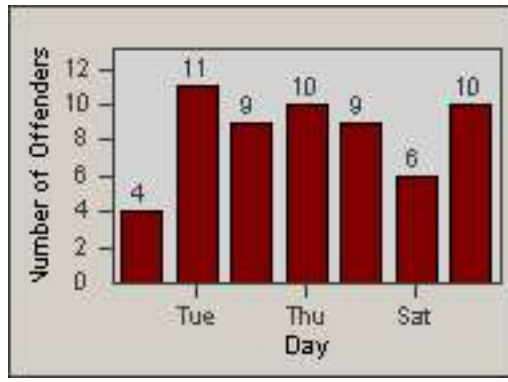

Redflex Redlight Offender Statistics

CONTRACT: South Gate   LOCATION: SG-FICA-01 Firestone Blvd
DATE FROM: 01-Oct-2012   DATE TO: 31-Oct-2012

LANE 1