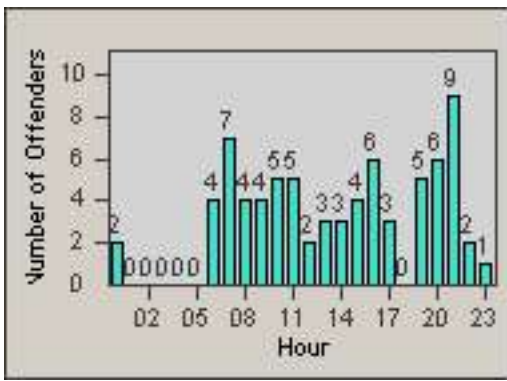

Redflex Redlight Offender Statistics

CONTRACT: South Gate   LOCATION: SG-GASO-01 Garfield
DATE FROM: 01-Oct-2012   DATE TO: 31-Oct-2012

LANE 4

LANE TOTAL