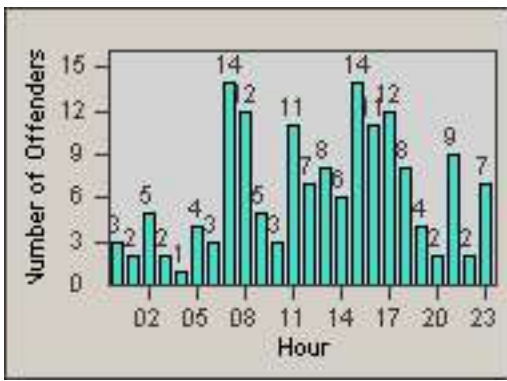

Redflex Redlight Offender Statistics

CONTRACT: South Gate   LOCATION: SG-IMGA-01 Imperial
DATE FROM: 01-Oct-2012   DATE TO: 31-Oct-2012

LANE 4

LANE TOTAL