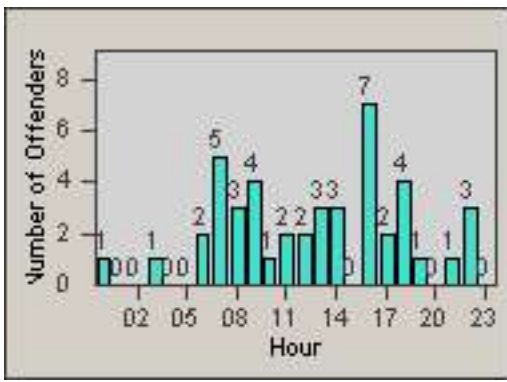

Redflex Redlight Offender Statistics

CONTRACT: South Gate
DATE FROM: 01-Oct-2012

LOCATION: SG-ATTW-01 Atlantic
DATE TO: 31-Oct-2012

LANE 1

LANE 2

LANE 3