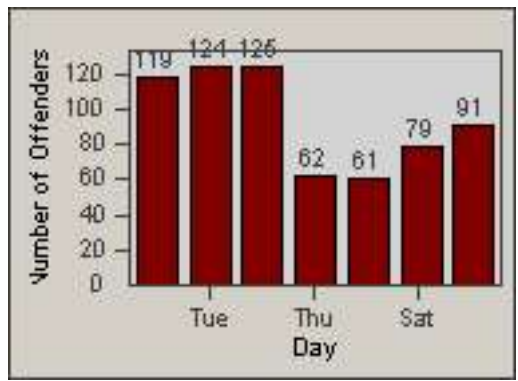

# Redflex Redlight Offender Statistics

CONTRACT: South Gate      LOCATION: SG-FIAT-03 Firestone  
 DATE FROM: 01-Oct-2012      DATE TO: 31-Oct-2012

LANE 4

LANE TOTAL