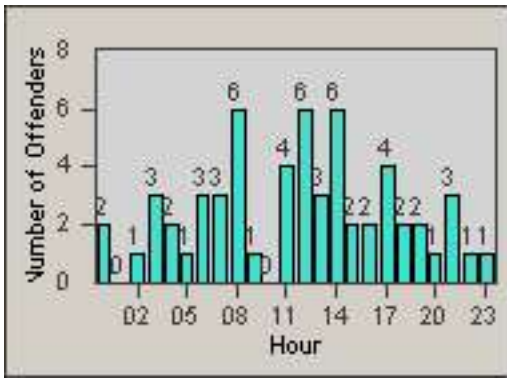

Redflex Redlight Offender Statistics

CONTRACT: South Gate   LOCATION: SG-FICA-01 Firestone Blvd
DATE FROM: 01-Oct-2012   DATE TO: 31-Oct-2012

LANE 1