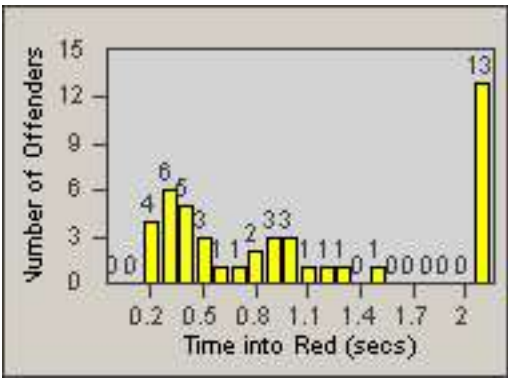

# Redflex Redlight Offender Statistics

CONTRACT: South Gate      LOCATION: SG-GASO-03 Garfield  
 DATE FROM: 01-Oct-2012      DATE TO: 31-Oct-2012

LANE 1

LANE 2

LANE 3