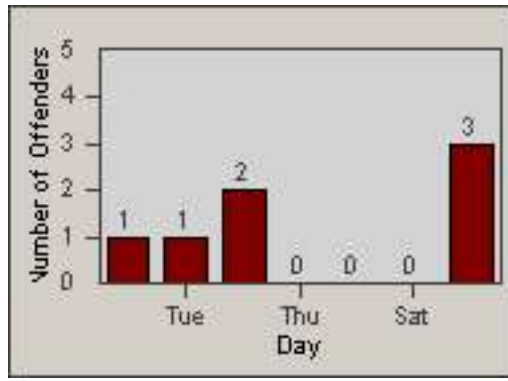

# Redflex Redlight Offender Statistics

CONTRACT: South Gate      LOCATION: SG-FIGA-01 Firestone  
 DATE FROM: 01-Oct-2012      DATE TO: 31-Oct-2012

LANE 1

LANE 2

LANE 3