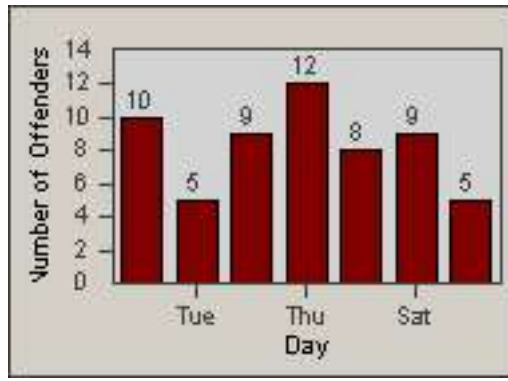

# Redflex Redlight Offender Statistics

CONTRACT: South Gate      LOCATION: SG-CATW-03 California  
 DATE FROM: 01-Oct-2012      DATE TO: 31-Oct-2012

LANE 1

LANE 2

LANE 3