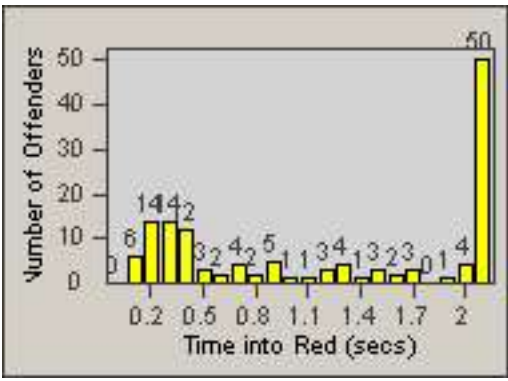

# Redflex Redlight Offender Statistics

CONTRACT: South Gate      LOCATION: SG-FICA-03 Firestone Blvd  
 DATE FROM: 01-Oct-2012      DATE TO: 31-Oct-2012

LANE 1

LANE 2

LANE 3