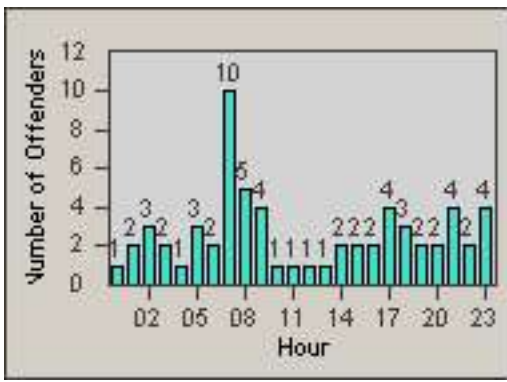

# Redflex Redlight Offender Statistics

CONTRACT: South Gate      LOCATION: SG-IMGA-01 Imperial  
 DATE FROM: 01-Oct-2012      DATE TO: 31-Oct-2012

LANE 1

LANE 2

LANE 3