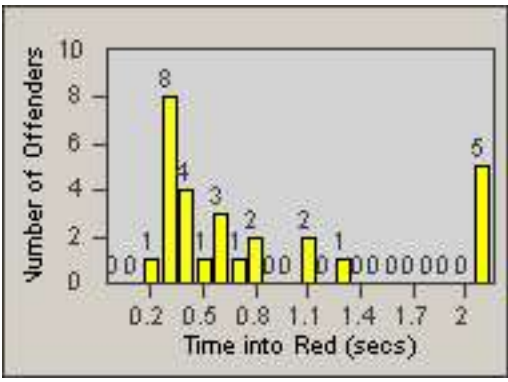

Redflex Redlight Offender Statistics

CONTRACT: South Gate   LOCATION: SG-CATW-01 California
DATE FROM: 01-Oct-2012   DATE TO: 31-Oct-2012

LANE 1