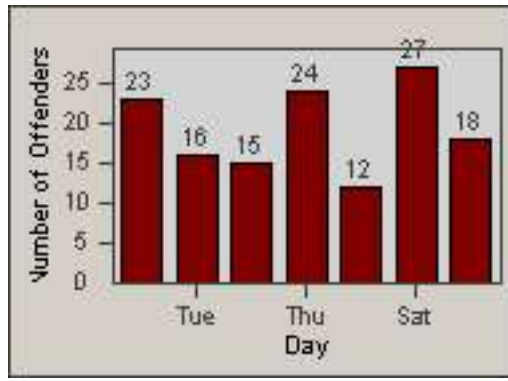

# Redflex Redlight Offender Statistics

CONTRACT: South Gate      LOCATION: SG-FICA-03 Firestone Blvd  
 DATE FROM: 01-Oct-2012      DATE TO: 31-Oct-2012

LANE 1

LANE 2

LANE 3