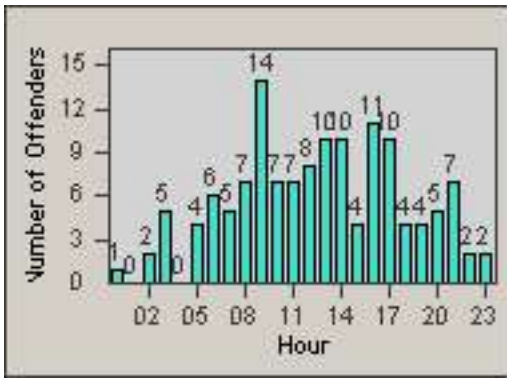

# Redflex Redlight Offender Statistics

CONTRACT: South Gate      LOCATION: SG-FICA-03 Firestone Blvd  
 DATE FROM: 01-Oct-2012      DATE TO: 31-Oct-2012

LANE 1

LANE 2

LANE 3