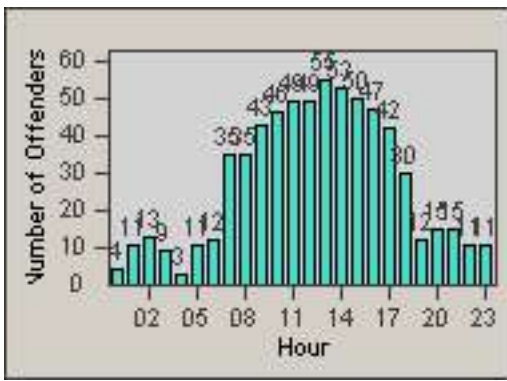

# Redflex Redlight Offender Statistics

CONTRACT: South Gate      LOCATION: SG-FIAT-03 Firestone  
 DATE FROM: 01-Oct-2012      DATE TO: 31-Oct-2012

LANE 4

LANE TOTAL