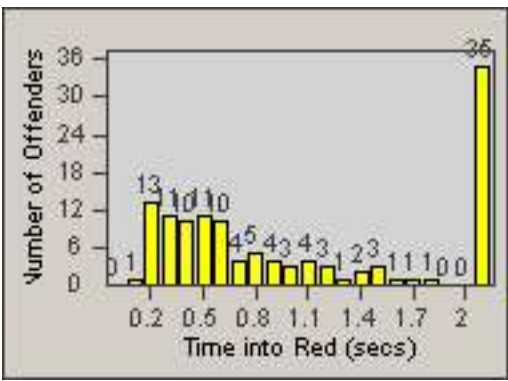

# Redflex Redlight Offender Statistics

CONTRACT: South Gate      LOCATION: SG-ATTW-03 Atlantic  
 DATE FROM: 01-Oct-2012      DATE TO: 31-Oct-2012

LANE 4

LANE TOTAL