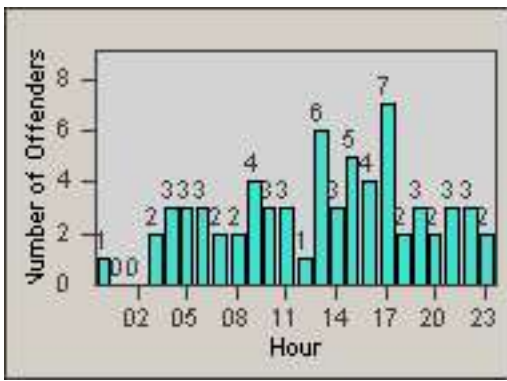

Redflex Redlight Offender Statistics

CONTRACT: South Gate   LOCATION: SG-GASO-03 Garfield
DATE FROM: 01-Oct-2012   DATE TO: 31-Oct-2012

LANE 4

LANE TOTAL