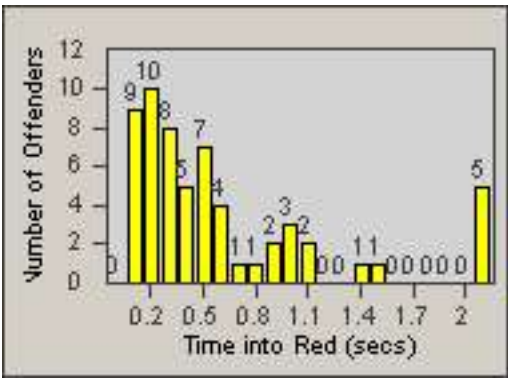

Redflex Redlight Offender Statistics

CONTRACT: South Gate   LOCATION: SG-FICA-01 Firestone Blvd
DATE FROM: 01-Oct-2012   DATE TO: 31-Oct-2012

LANE 1