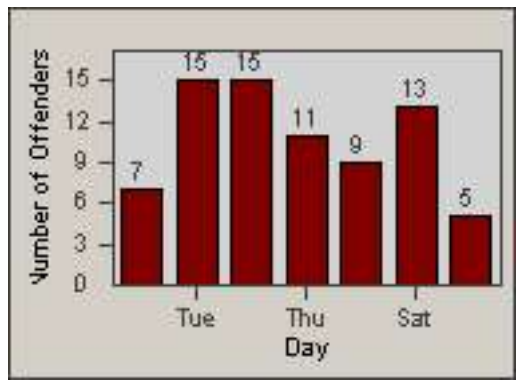

Redflex Redlight Offender Statistics

CONTRACT: South Gate   LOCATION: SG-GASO-01 Garfield
DATE FROM: 01-Oct-2012   DATE TO: 31-Oct-2012

LANE 4

LANE TOTAL