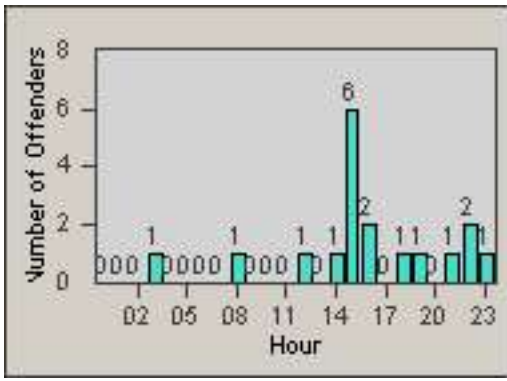

# Redflex Redlight Offender Statistics

CONTRACT: South Gate      LOCATION: SG-IMGA-03 Imperial  
 DATE FROM: 01-Oct-2012      DATE TO: 31-Oct-2012

LANE 1

LANE 2

LANE 3