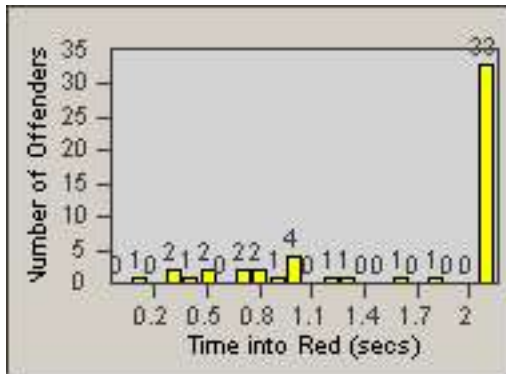

# Redflex Redlight Offender Statistics

CONTRACT: South Gate  
 DATE FROM: 01-Oct-2012

LOCATION: SG-GASO-01 Garfield  
 DATE TO: 31-Oct-2012

LANE 1

LANE 2

LANE 3