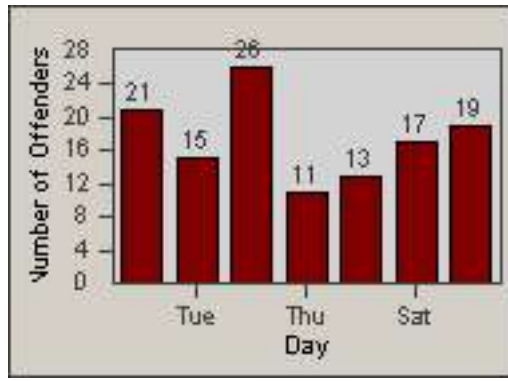

# Redflex Redlight Offender Statistics

CONTRACT: South Gate      LOCATION: SG-FICA-01 Firestone Blvd  
 DATE FROM: 01-Oct-2012      DATE TO: 31-Oct-2012

LANE 1

LANE 2

LANE 3