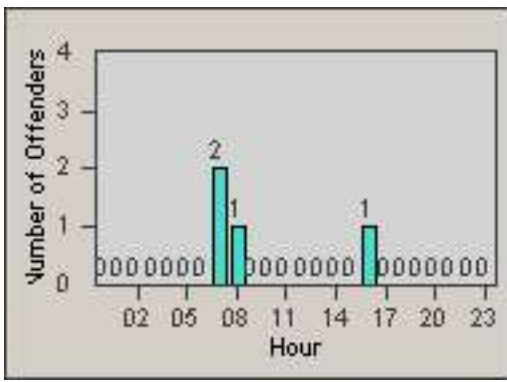

# Redflex Redlight Offender Statistics

CONTRACT: South Gate      LOCATION: SG-FIGA-01 Firestone  
 DATE FROM: 01-Oct-2012      DATE TO: 31-Oct-2012

LANE 1

LANE 2

LANE 3