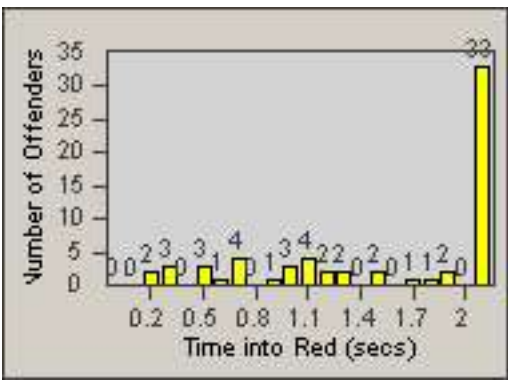

Redflex Redlight Offender Statistics

CONTRACT: South Gate   LOCATION: SG-FIAT-01 Firestone
DATE FROM: 01-Oct-2012   DATE TO: 31-Oct-2012

LANE 1

LANE 2

LANE 3