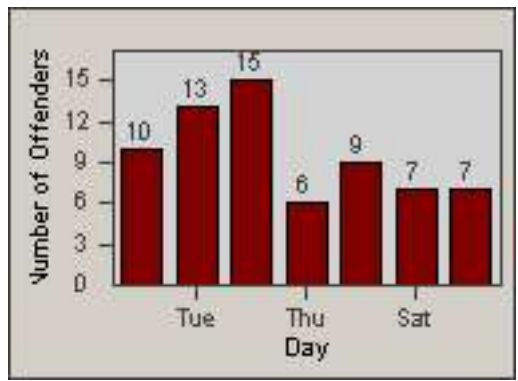

Redflex Redlight Offender Statistics

CONTRACT: South Gate   LOCATION: SG-GASO-03 Garfield
DATE FROM: 01-Oct-2012   DATE TO: 31-Oct-2012

LANE 4

LANE TOTAL