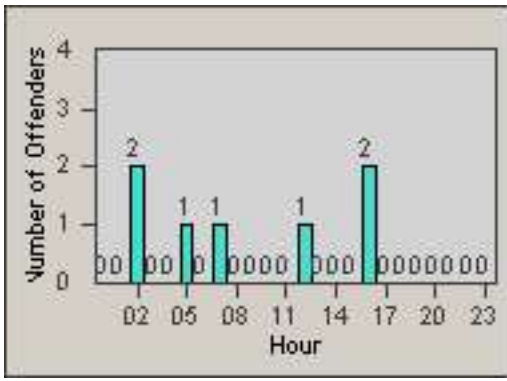

# Redflex Redlight Offender Statistics

CONTRACT: South Gate      LOCATION: SG-FIGA-01 Firestone  
 DATE FROM: 01-Oct-2012      DATE TO: 31-Oct-2012

LANE 1

LANE 2

LANE 3