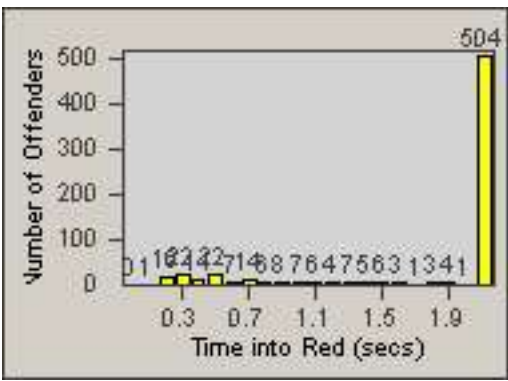

# Redflex Redlight Offender Statistics

CONTRACT: South Gate      LOCATION: SG-FIAT-03 Firestone  
 DATE FROM: 01-Oct-2012      DATE TO: 31-Oct-2012

LANE 4

LANE TOTAL