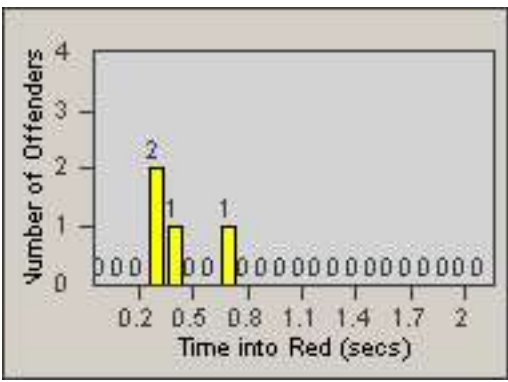

# Redflex Redlight Offender Statistics

CONTRACT: South Gate      LOCATION: SG-FIGA-01 Firestone  
 DATE FROM: 01-Oct-2012      DATE TO: 31-Oct-2012

LANE 1

LANE 2

LANE 3