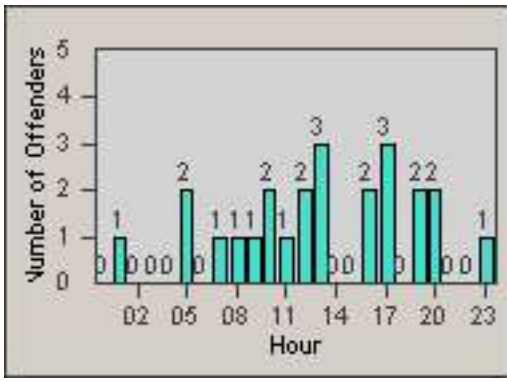

# Redflex Redlight Offender Statistics

CONTRACT: South Gate      LOCATION: SG-FIAT-03 Firestone  
 DATE FROM: 01-Oct-2012      DATE TO: 31-Oct-2012

LANE 1

LANE 2

LANE 3