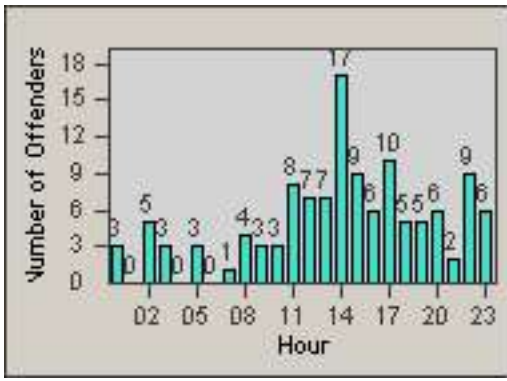

# Redflex Redlight Offender Statistics

CONTRACT: South Gate      LOCATION: SG-FICA-01 Firestone Blvd  
 DATE FROM: 01-Oct-2012      DATE TO: 31-Oct-2012

LANE 1

LANE 2

LANE 3