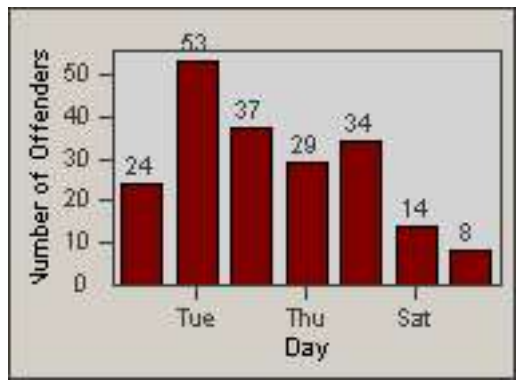

Redflex Redlight Offender Statistics

CONTRACT: South Gate
DATE FROM: 01-Oct-2012

LOCATION: SG-ATTW-01 Atlantic
DATE TO: 31-Oct-2012

LANE 4

LANE TOTAL