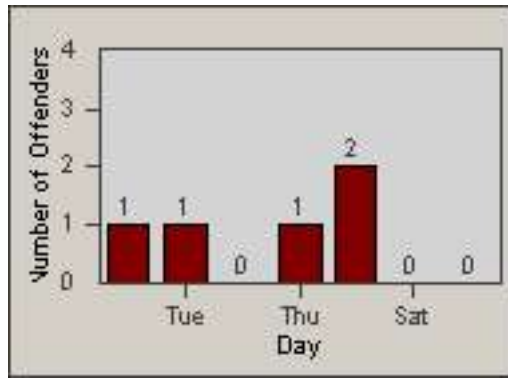

Redflex Redlight Offender Statistics

CONTRACT: South Gate   LOCATION: SG-FIGA-01 Firestone
DATE FROM: 01-Oct-2012   DATE TO: 31-Oct-2012

LANE 1