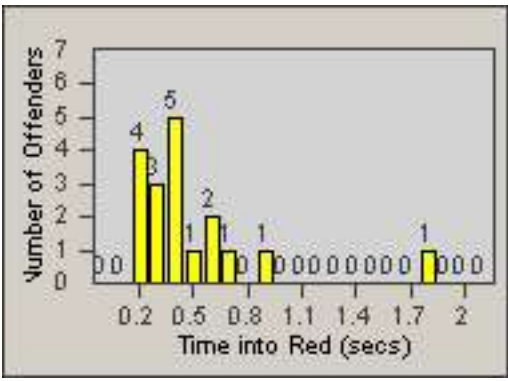

# Redflex Redlight Offender Statistics

CONTRACT: South Gate      LOCATION: SG-IMGA-03 Imperial  
 DATE FROM: 01-Oct-2012      DATE TO: 31-Oct-2012

LANE 1

LANE 2

LANE 3