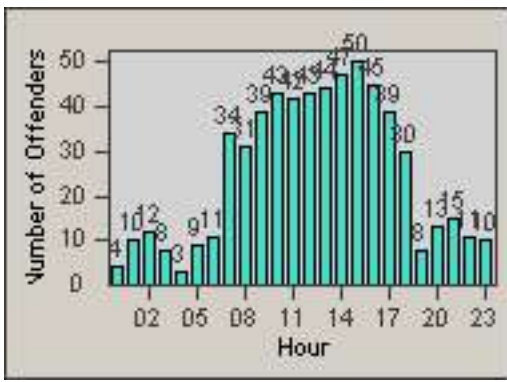

# Redflex Redlight Offender Statistics

CONTRACT: South Gate      LOCATION: SG-FIAT-03 Firestone  
 DATE FROM: 01-Oct-2012      DATE TO: 31-Oct-2012

LANE 1

LANE 2

LANE 3