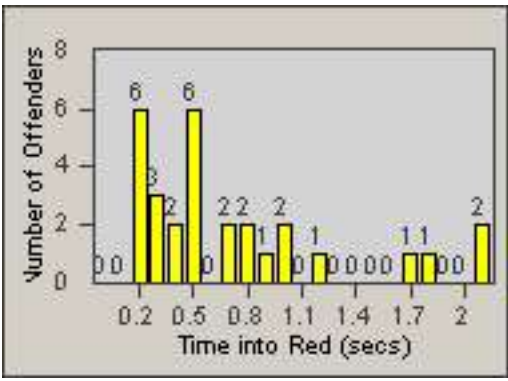

# Redflex Redlight Offender Statistics

CONTRACT: South Gate      LOCATION: SG-IMGA-01 Imperial  
 DATE FROM: 01-Oct-2012      DATE TO: 31-Oct-2012

LANE 1

LANE 2

LANE 3