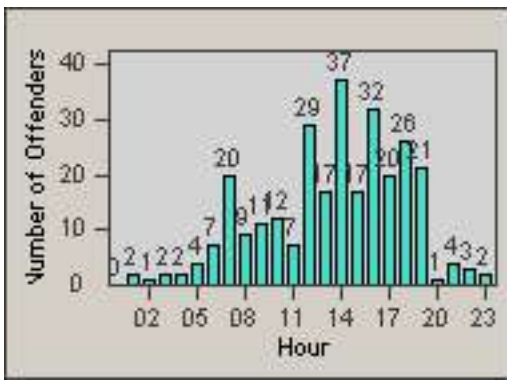

Redflex Redlight Offender Statistics

CONTRACT: South Gate   LOCATION: SG-FIGA-03 Firestone
DATE FROM: 01-Oct-2012   DATE TO: 31-Oct-2012

LANE 4

LANE TOTAL