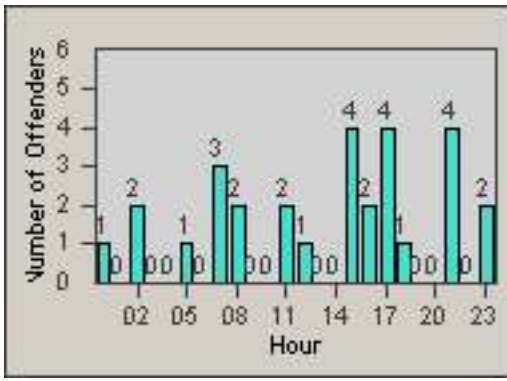

# Redflex Redlight Offender Statistics

CONTRACT: South Gate      LOCATION: SG-IMGA-01 Imperial  
 DATE FROM: 01-Oct-2012      DATE TO: 31-Oct-2012

LANE 1

LANE 2

LANE 3