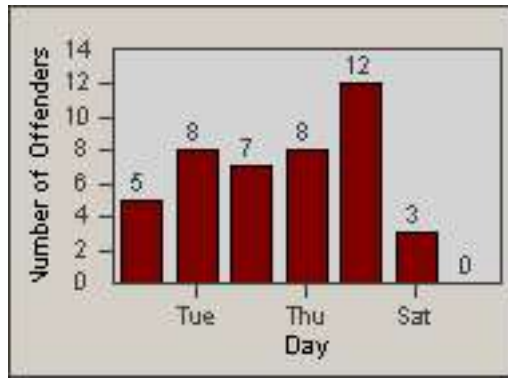

Redflex Redlight Offender Statistics

CONTRACT: South Gate
DATE FROM: 01-Oct-2012

LOCATION: SG-ATTW-01 Atlantic
DATE TO: 31-Oct-2012

LANE 1