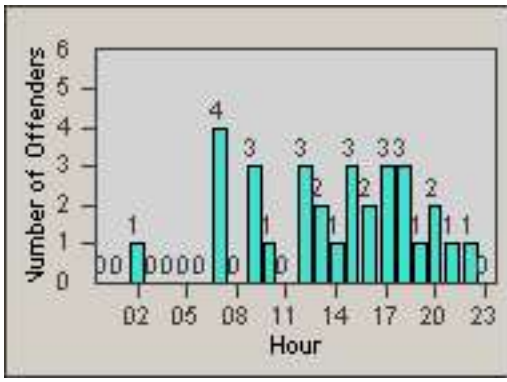

Redflex Redlight Offender Statistics

CONTRACT: South Gate   LOCATION: SG-CATW-03 California
DATE FROM: 01-Oct-2012   DATE TO: 31-Oct-2012

LANE 1