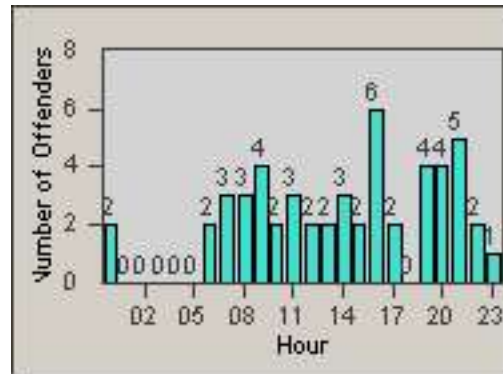

# Redflex Redlight Offender Statistics

CONTRACT: South Gate  
 DATE FROM: 01-Oct-2012

LOCATION: SG-GASO-01 Garfield  
 DATE TO: 31-Oct-2012

LANE 1

LANE 2

LANE 3