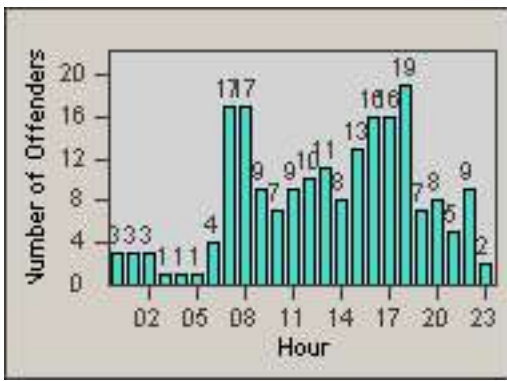

Redflex Redlight Offender Statistics

CONTRACT: South Gate
DATE FROM: 01-Oct-2012

LOCATION: SG-ATTW-01 Atlantic
DATE TO: 31-Oct-2012

LANE 4

LANE TOTAL