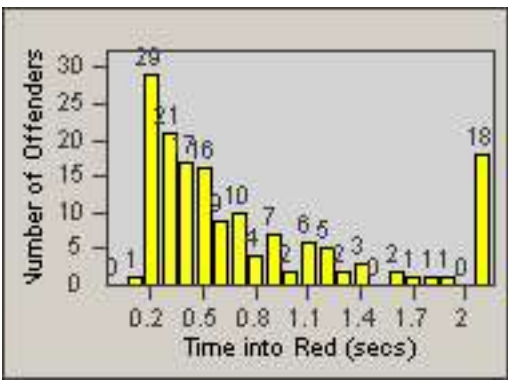

Redflex Redlight Offender Statistics

CONTRACT: South Gate   LOCATION: SG-IMGA-01 Imperial
DATE FROM: 01-Oct-2012   DATE TO: 31-Oct-2012

LANE 4

LANE TOTAL