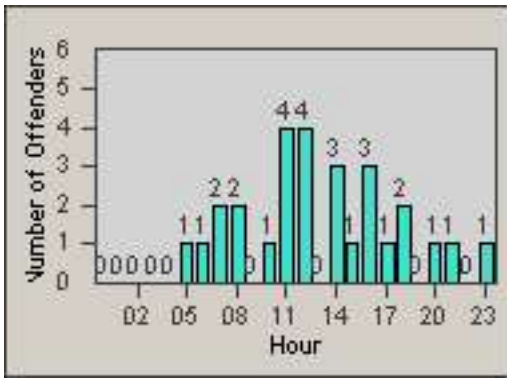

# Redflex Redlight Offender Statistics

CONTRACT: South Gate      LOCATION: SG-CATW-01 California  
 DATE FROM: 01-Oct-2012      DATE TO: 31-Oct-2012

LANE 1

LANE 2

LANE 3

# Redflex Redlight Offender Statistics

**CONTRACT:** South Gate      **LOCATION:** SG-CATW-01 California  
**DATE FROM:** 01-Oct-2012      **DATE TO:** 31-Oct-2012

LANE 4

LANE TOTAL