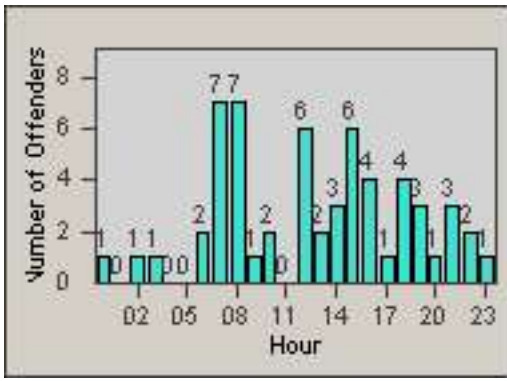

# Redflex Redlight Offender Statistics

CONTRACT: South Gate      LOCATION: SG-CATW-03 California  
 DATE FROM: 01-Oct-2012      DATE TO: 31-Oct-2012

LANE 1

LANE 2

LANE 3