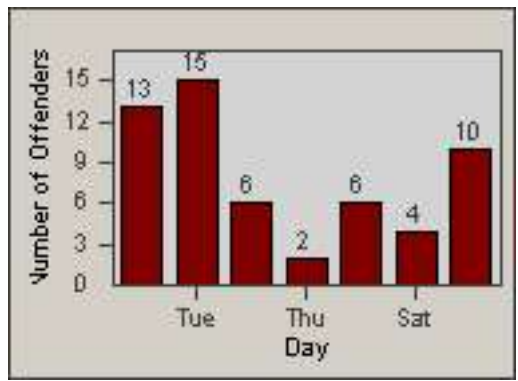

# Redflex Redlight Offender Statistics

**CONTRACT:** South Gate      **LOCATION:** SG-CATW-01 California  
**DATE FROM:** 01-Oct-2012      **DATE TO:** 31-Oct-2012

LANE 4

LANE TOTAL