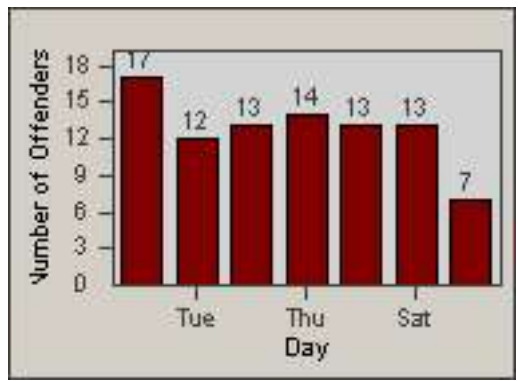

Redflex Redlight Offender Statistics

CONTRACT: South Gate   LOCATION: SG-CATW-03 California
DATE FROM: 01-Oct-2012   DATE TO: 31-Oct-2012

LANE 4

LANE TOTAL