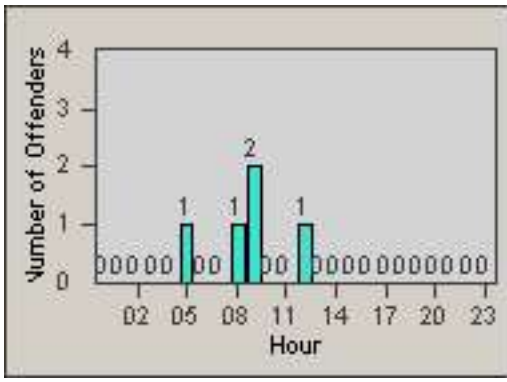

Redflex Redlight Offender Statistics

CONTRACT: South Gate   LOCATION: SG-FIGA-01 Firestone
DATE FROM: 01-Oct-2012   DATE TO: 31-Oct-2012

LANE 1