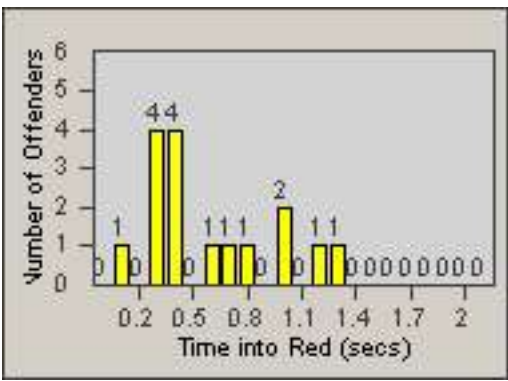

Redflex Redlight Offender Statistics

CONTRACT: South Gate   LOCATION: SG-FIGA-01 Firestone
DATE FROM: 01-Oct-2012   DATE TO: 31-Oct-2012

LANE 4

LANE TOTAL