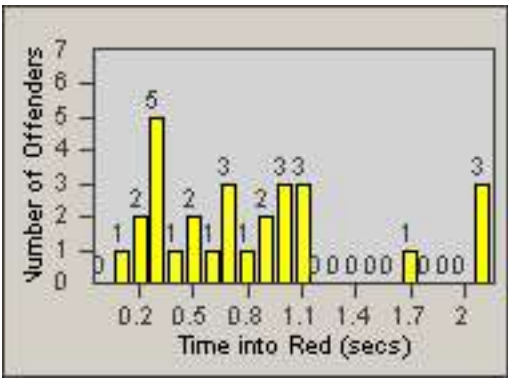

# Redflex Redlight Offender Statistics

CONTRACT: South Gate      LOCATION: SG-CATW-01 California  
 DATE FROM: 01-Oct-2012      DATE TO: 31-Oct-2012

LANE 1

LANE 2

LANE 3

# Redflex Redlight Offender Statistics

**CONTRACT:** South Gate      **LOCATION:** SG-CATW-01 California  
**DATE FROM:** 01-Oct-2012      **DATE TO:** 31-Oct-2012

LANE 4

LANE TOTAL