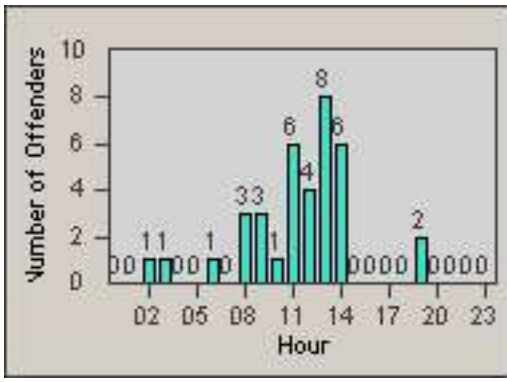

Redflex Redlight Offender Statistics

CONTRACT: South Gate   LOCATION: SG-FIAT-03 Firestone
DATE FROM: 01-Oct-2012   DATE TO: 31-Oct-2012

LANE 1