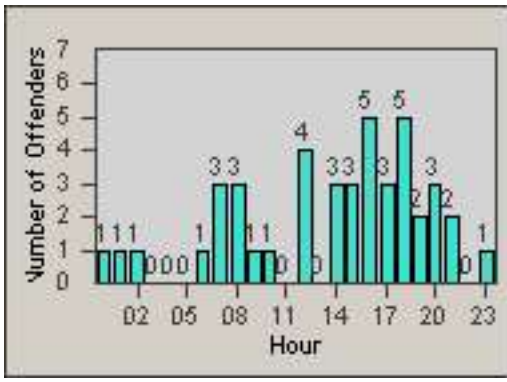

Redflex Redlight Offender Statistics

CONTRACT: South Gate
DATE FROM: 01-Oct-2012

LOCATION: SG-ATTW-01 Atlantic
DATE TO: 31-Oct-2012

LANE 1