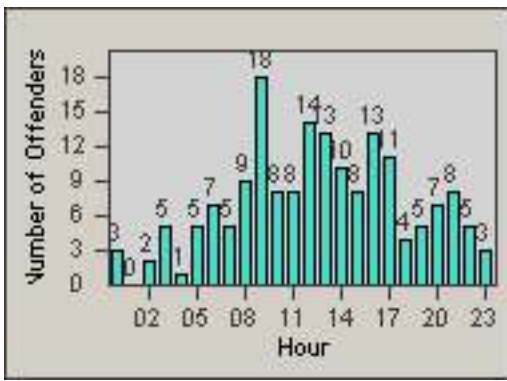

# Redflex Redlight Offender Statistics

CONTRACT: South Gate      LOCATION: SG-FICA-03 Firestone Blvd  
 DATE FROM: 01-Oct-2012      DATE TO: 31-Oct-2012

LANE 4

LANE TOTAL