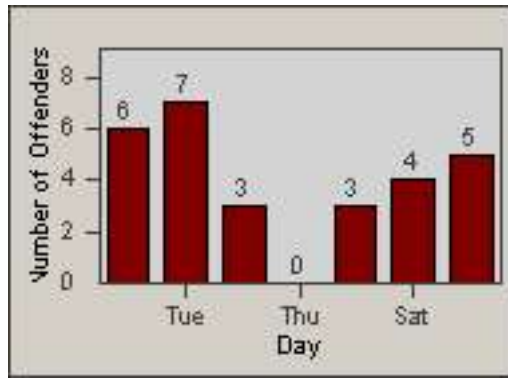

Redflex Redlight Offender Statistics

CONTRACT: South Gate   LOCATION: SG-CATW-01 California
DATE FROM: 01-Oct-2012   DATE TO: 31-Oct-2012

LANE 1