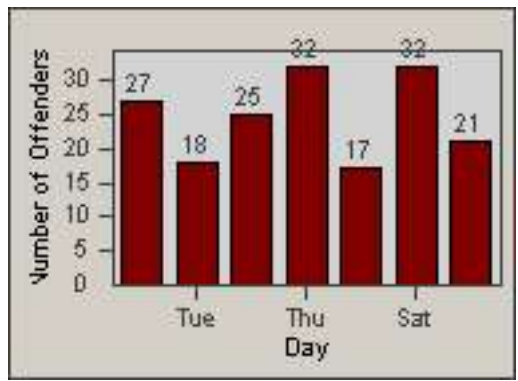

# Redflex Redlight Offender Statistics

CONTRACT: South Gate      LOCATION: SG-FICA-03 Firestone Blvd  
 DATE FROM: 01-Oct-2012      DATE TO: 31-Oct-2012

LANE 4

LANE TOTAL