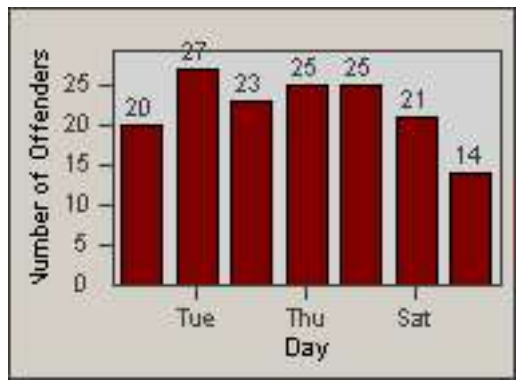

Redflex Redlight Offender Statistics

CONTRACT: South Gate   LOCATION: SG-IMGA-01 Imperial
DATE FROM: 01-Oct-2012   DATE TO: 31-Oct-2012

LANE 4

LANE TOTAL