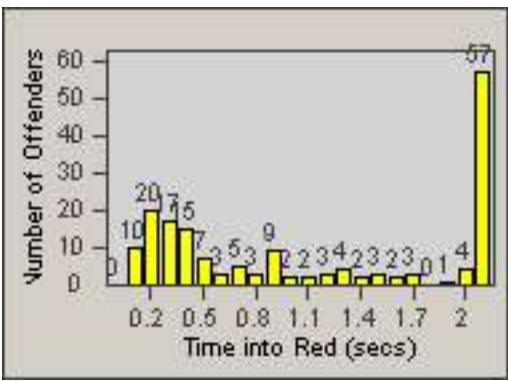

# Redflex Redlight Offender Statistics

CONTRACT: South Gate      LOCATION: SG-FICA-03 Firestone Blvd  
 DATE FROM: 01-Oct-2012      DATE TO: 31-Oct-2012

LANE 4

LANE TOTAL