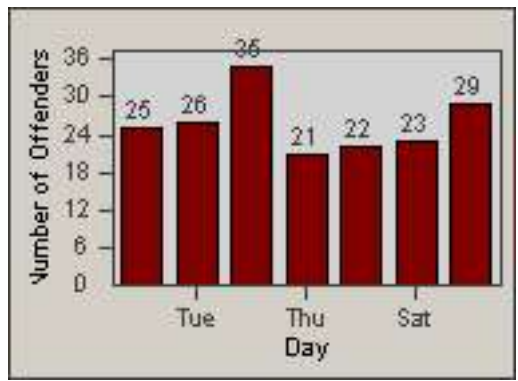

# Redflex Redlight Offender Statistics

CONTRACT: South Gate      LOCATION: SG-FICA-01 Firestone Blvd  
 DATE FROM: 01-Oct-2012      DATE TO: 31-Oct-2012

LANE 4

LANE TOTAL