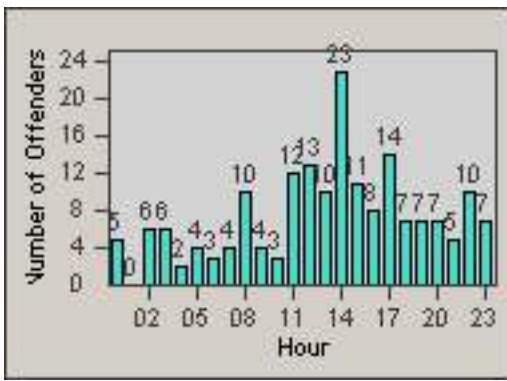

# Redflex Redlight Offender Statistics

CONTRACT: South Gate      LOCATION: SG-FICA-01 Firestone Blvd  
 DATE FROM: 01-Oct-2012      DATE TO: 31-Oct-2012

LANE 4

LANE TOTAL