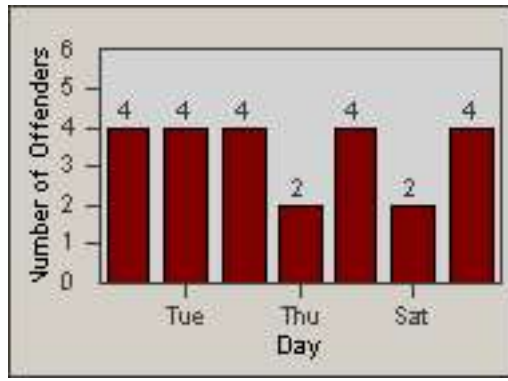

# Redflex Redlight Offender Statistics

CONTRACT: South Gate      LOCATION: SG-FIAT-03 Firestone  
 DATE FROM: 01-Oct-2012      DATE TO: 31-Oct-2012

LANE 1

LANE 2

LANE 3