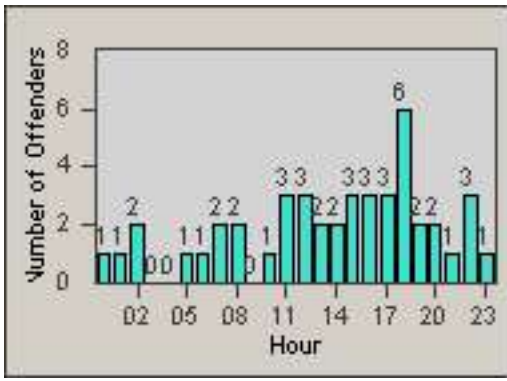

Redflex Redlight Offender Statistics

CONTRACT: South Gate
DATE FROM: 01-Oct-2012

LOCATION: SG-ATTW-01 Atlantic
DATE TO: 31-Oct-2012

LANE 1

LANE 2

LANE 3