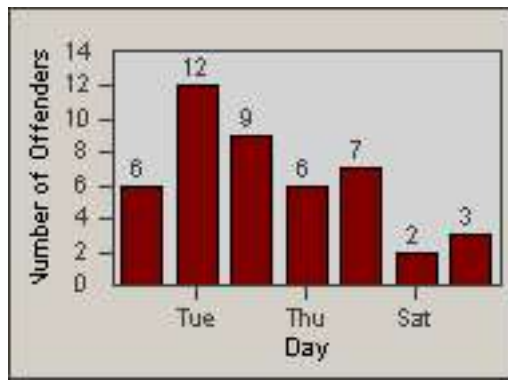

Redflex Redlight Offender Statistics

CONTRACT: South Gate
DATE FROM: 01-Oct-2012

LOCATION: SG-ATTW-01 Atlantic
DATE TO: 31-Oct-2012

LANE 1

LANE 2

LANE 3