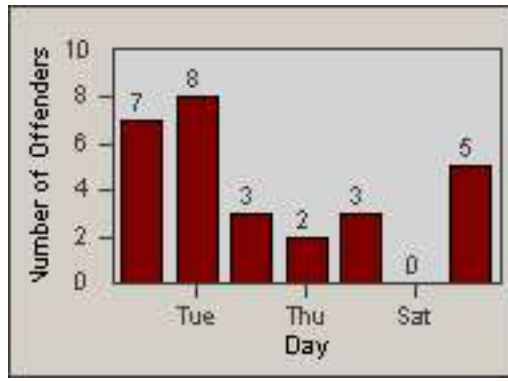

# Redflex Redlight Offender Statistics

CONTRACT: South Gate      LOCATION: SG-CATW-01 California  
 DATE FROM: 01-Oct-2012      DATE TO: 31-Oct-2012

LANE 1

LANE 2

LANE 3