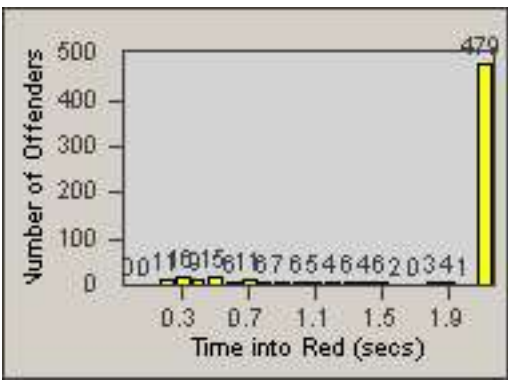

# Redflex Redlight Offender Statistics

CONTRACT: South Gate      LOCATION: SG-FIAT-03 Firestone  
 DATE FROM: 01-Oct-2012      DATE TO: 31-Oct-2012

LANE 1

LANE 2

LANE 3