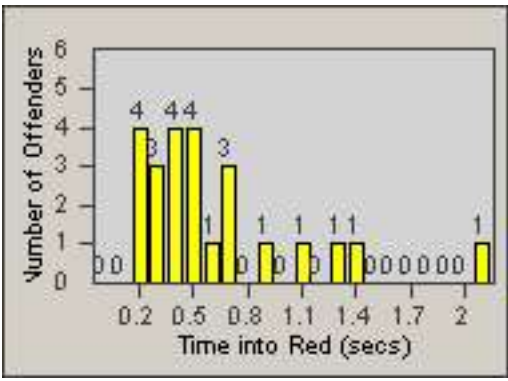

# Redflex Redlight Offender Statistics

CONTRACT: South Gate      LOCATION: SG-FIAT-03 Firestone  
 DATE FROM: 01-Oct-2012      DATE TO: 31-Oct-2012

LANE 1

LANE 2

LANE 3