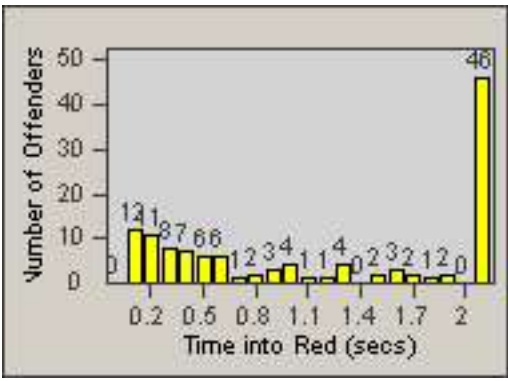

# Redflex Redlight Offender Statistics

CONTRACT: South Gate      LOCATION: SG-FICA-01 Firestone Blvd  
 DATE FROM: 01-Oct-2012      DATE TO: 31-Oct-2012

LANE 1

LANE 2

LANE 3