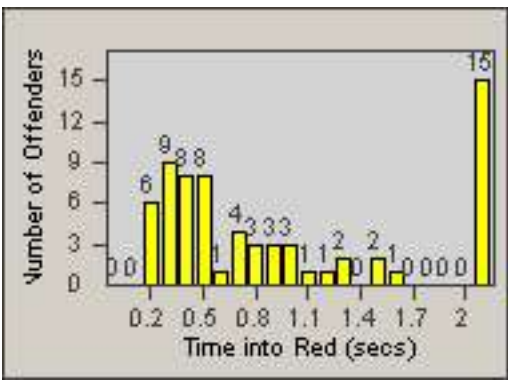

Redflex Redlight Offender Statistics

CONTRACT: South Gate   LOCATION: SG-GASO-03 Garfield
DATE FROM: 01-Oct-2012   DATE TO: 31-Oct-2012

LANE 4

LANE TOTAL