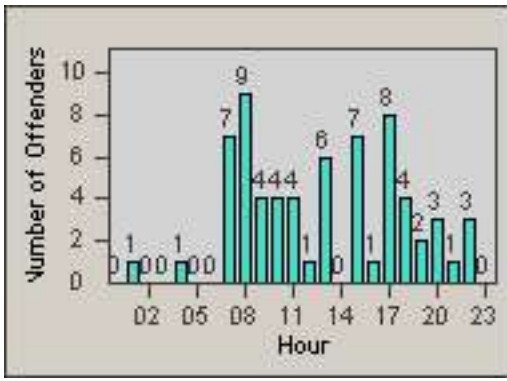

Redflex Redlight Offender Statistics

CONTRACT: South Gate
DATE FROM: 01-Oct-2012

LOCATION: SG-ATTW-01 Atlantic
DATE TO: 31-Oct-2012

LANE 4