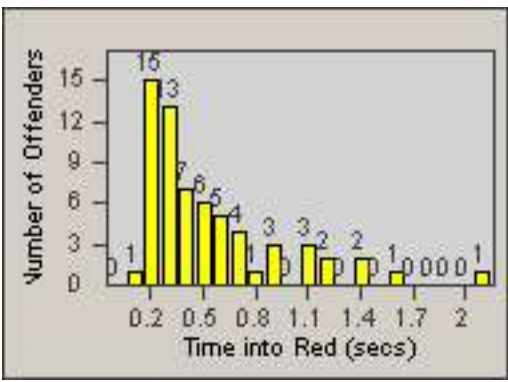

# Redflex Redlight Offender Statistics

CONTRACT: South Gate      LOCATION: SG-IMGA-01 Imperial  
 DATE FROM: 01-Oct-2012      DATE TO: 31-Oct-2012

LANE 1

LANE 2

LANE 3