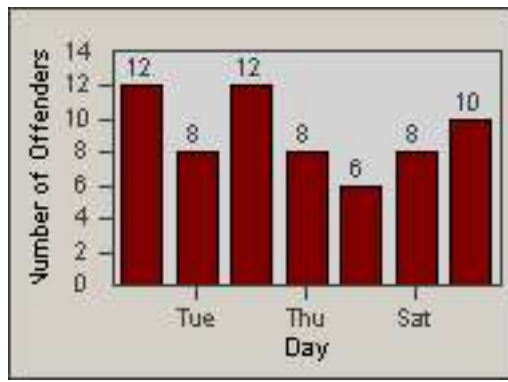

# Redflex Redlight Offender Statistics

CONTRACT: South Gate      LOCATION: SG-IMGA-01 Imperial  
 DATE FROM: 01-Oct-2012      DATE TO: 31-Oct-2012

LANE 1

LANE 2

LANE 3