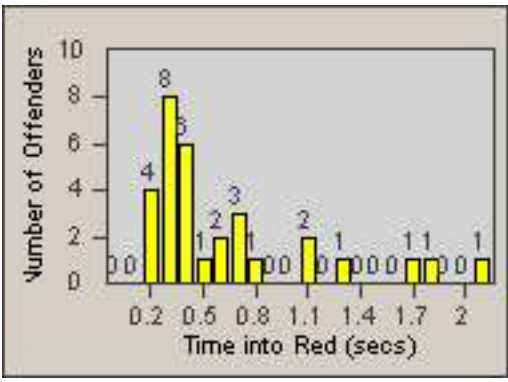

Redflex Redlight Offender Statistics

CONTRACT: South Gate   LOCATION: SG-CATW-03 California
DATE FROM: 01-Oct-2012   DATE TO: 31-Oct-2012

LANE 1