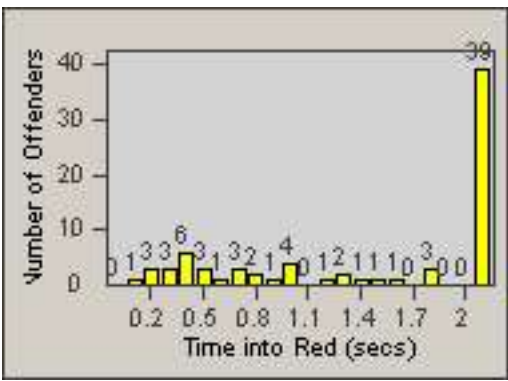

Redflex Redlight Offender Statistics

CONTRACT: South Gate   LOCATION: SG-GASO-01 Garfield
DATE FROM: 01-Oct-2012   DATE TO: 31-Oct-2012

LANE 4

LANE TOTAL