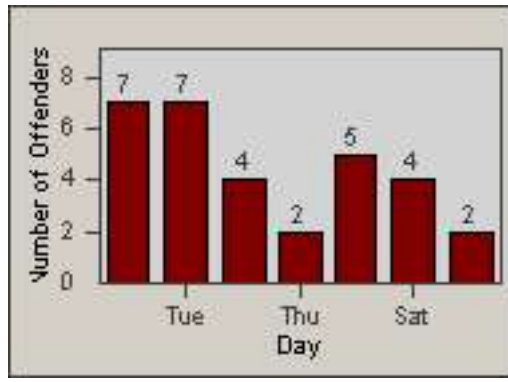

Redflex Redlight Offender Statistics

CONTRACT: South Gate   LOCATION: SG-CATW-03 California
DATE FROM: 01-Oct-2012   DATE TO: 31-Oct-2012

LANE 1