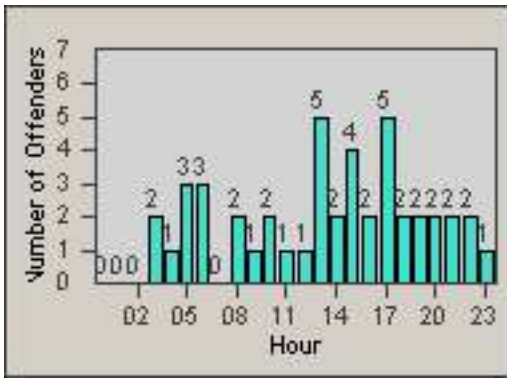

# Redflex Redlight Offender Statistics

CONTRACT: South Gate      LOCATION: SG-GASO-03 Garfield  
 DATE FROM: 01-Oct-2012      DATE TO: 31-Oct-2012

LANE 1

LANE 2

LANE 3