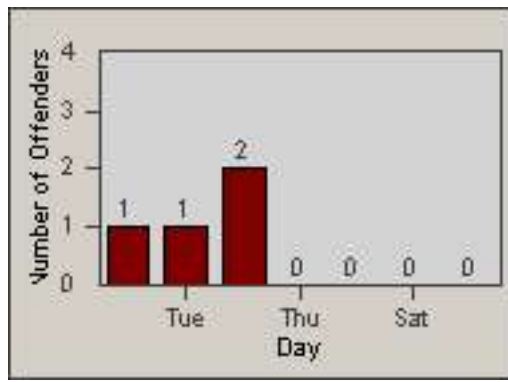

# Redflex Redlight Offender Statistics

CONTRACT: South Gate      LOCATION: SG-FIGA-01 Firestone  
 DATE FROM: 01-Oct-2012      DATE TO: 31-Oct-2012

LANE 1

LANE 2

LANE 3