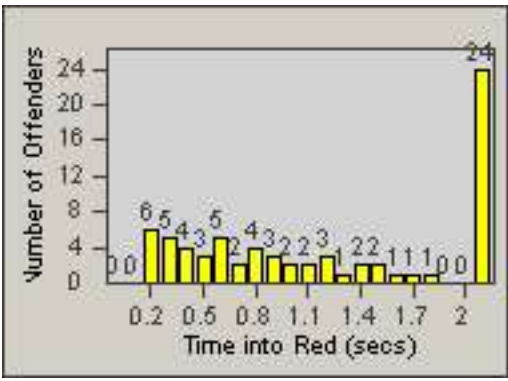

# Redflex Redlight Offender Statistics

CONTRACT: South Gate  
 DATE FROM: 01-Oct-2012

LOCATION: SG-ATTW-03 Atlantic  
 DATE TO: 31-Oct-2012

LANE 1

LANE 2

LANE 3