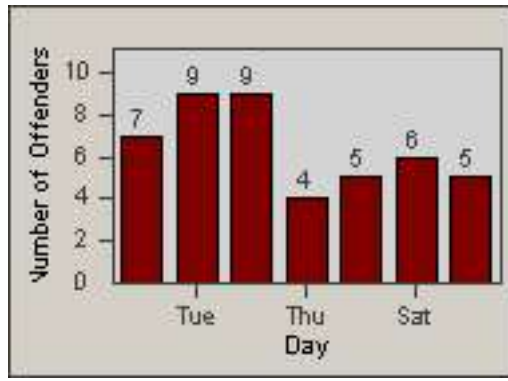

# Redflex Redlight Offender Statistics

CONTRACT: South Gate      LOCATION: SG-GASO-03 Garfield  
 DATE FROM: 01-Oct-2012      DATE TO: 31-Oct-2012

LANE 1

LANE 2

LANE 3