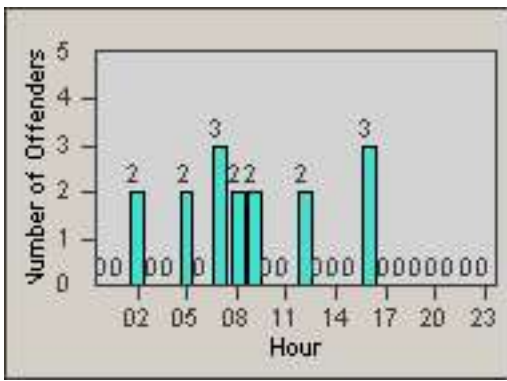

Redflex Redlight Offender Statistics

CONTRACT: South Gate   LOCATION: SG-FIGA-01 Firestone
DATE FROM: 01-Oct-2012   DATE TO: 31-Oct-2012

LANE 4

LANE TOTAL