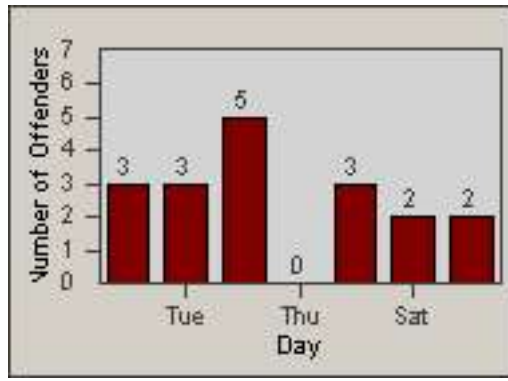

# Redflex Redlight Offender Statistics

CONTRACT: South Gate      LOCATION: SG-IMGA-03 Imperial  
 DATE FROM: 01-Oct-2012      DATE TO: 31-Oct-2012

LANE 1

LANE 2

LANE 3