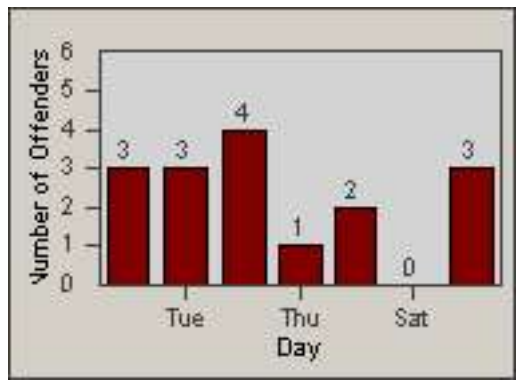

Redflex Redlight Offender Statistics

CONTRACT: South Gate   LOCATION: SG-FIGA-01 Firestone
DATE FROM: 01-Oct-2012   DATE TO: 31-Oct-2012

LANE 4

LANE TOTAL