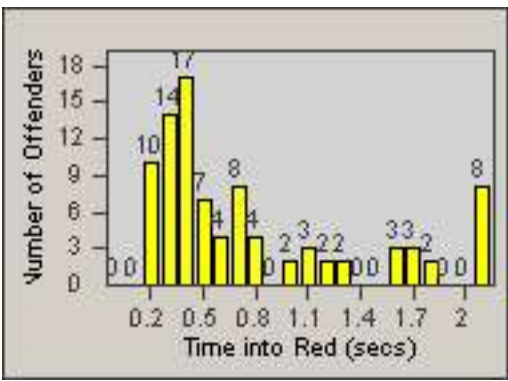

Redflex Redlight Offender Statistics

CONTRACT: South Gate   LOCATION: SG-CATW-03 California
DATE FROM: 01-Oct-2012   DATE TO: 31-Oct-2012

LANE 4

LANE TOTAL