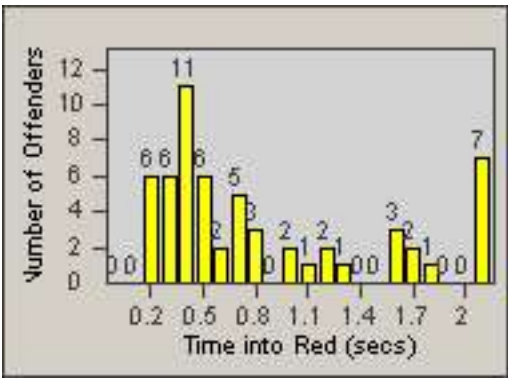

# Redflex Redlight Offender Statistics

**CONTRACT:** South Gate      **LOCATION:** SG-CATW-01 California  
**DATE FROM:** 01-Oct-2012      **DATE TO:** 31-Oct-2012

LANE 4

LANE TOTAL

# Redflex Redlight Offender Statistics

CONTRACT: South Gate      LOCATION: SG-CATW-03 California  
 DATE FROM: 01-Oct-2012      DATE TO: 31-Oct-2012

LANE 1

LANE 2

LANE 3