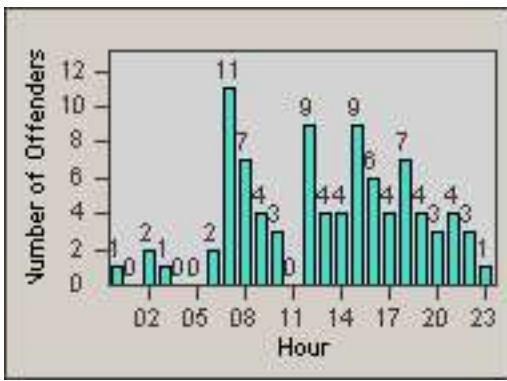

Redflex Redlight Offender Statistics

CONTRACT: South Gate   LOCATION: SG-CATW-03 California
DATE FROM: 01-Oct-2012   DATE TO: 31-Oct-2012

LANE 4

LANE TOTAL