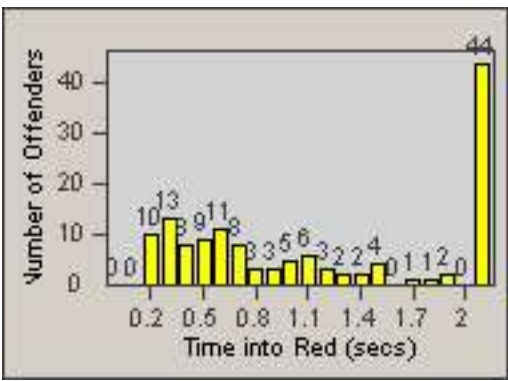

# Redflex Redlight Offender Statistics

CONTRACT: South Gate      LOCATION: SG-FIAT-01 Firestone  
 DATE FROM: 01-Oct-2012      DATE TO: 31-Oct-2012

LANE 4

LANE TOTAL