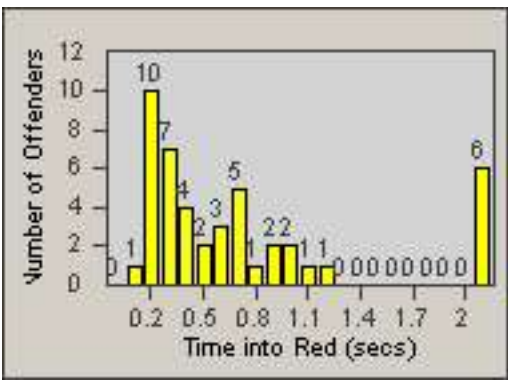

Redflex Redlight Offender Statistics

CONTRACT: South Gate
DATE FROM: 01-Oct-2012

LOCATION: SG-ATTW-01 Atlantic
DATE TO: 31-Oct-2012

LANE 1

LANE 2

LANE 3