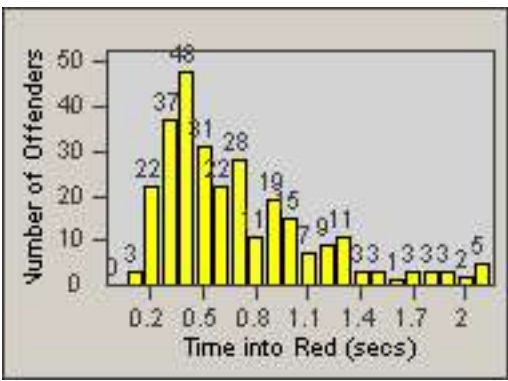

Redflex Redlight Offender Statistics

CONTRACT: South Gate   LOCATION: SG-FIGA-03 Firestone
DATE FROM: 01-Oct-2012   DATE TO: 31-Oct-2012

LANE 4

LANE TOTAL