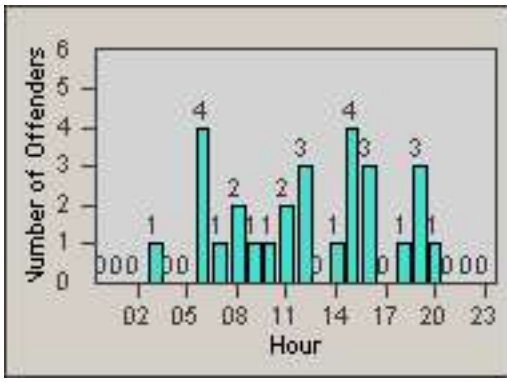

Redflex Redlight Offender Statistics

CONTRACT: South Gate   LOCATION: SG-CATW-01 California
DATE FROM: 01-Oct-2012   DATE TO: 31-Oct-2012

LANE 1