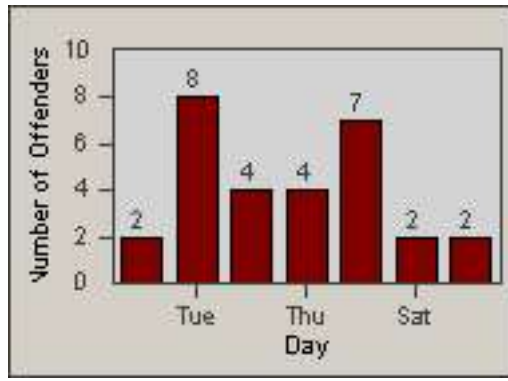

# Redflex Redlight Offender Statistics

CONTRACT: South Gate      LOCATION: SG-IMGA-01 Imperial  
 DATE FROM: 01-Oct-2012      DATE TO: 31-Oct-2012

LANE 1

LANE 2

LANE 3