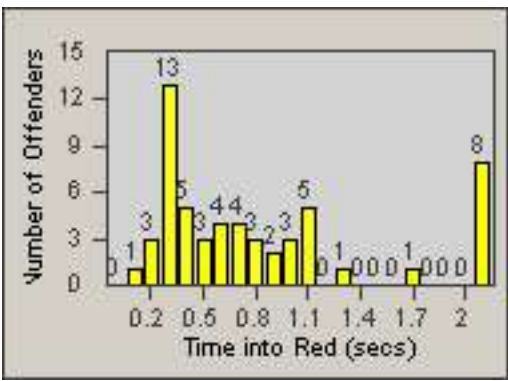

# Redflex Redlight Offender Statistics

**CONTRACT:** South Gate      **LOCATION:** SG-CATW-01 California  
**DATE FROM:** 01-Oct-2012      **DATE TO:** 31-Oct-2012

LANE 4

LANE TOTAL