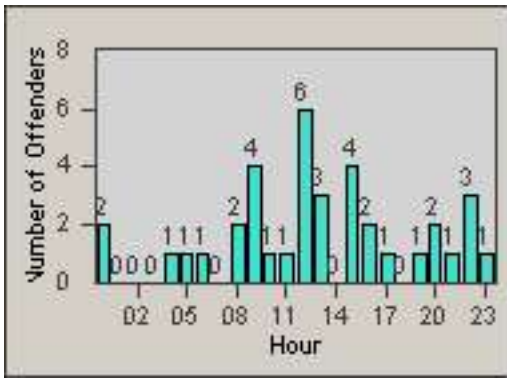

Redflex Redlight Offender Statistics

CONTRACT: South Gate   LOCATION: SG-FICA-03 Firestone Blvd
DATE FROM: 01-Oct-2012   DATE TO: 31-Oct-2012

LANE 1