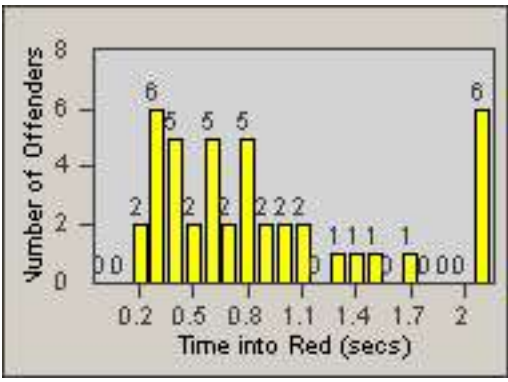

Redflex Redlight Offender Statistics

CONTRACT: South Gate
DATE FROM: 01-Oct-2012

LOCATION: SG-ATTW-01 Atlantic
DATE TO: 31-Oct-2012

LANE 1