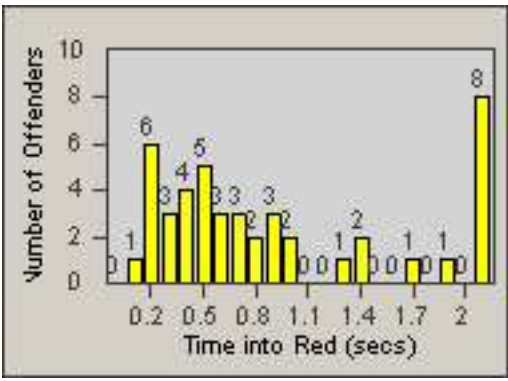

Redflex Redlight Offender Statistics

CONTRACT: South Gate
DATE FROM: 01-Oct-2012

LOCATION: SG-ATTW-01 Atlantic
DATE TO: 31-Oct-2012

LANE 1

LANE 2

LANE 3