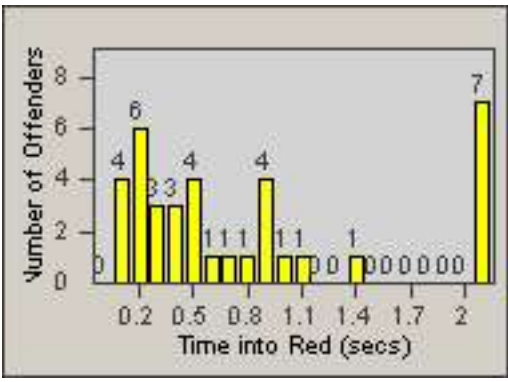

Redflex Redlight Offender Statistics

CONTRACT: South Gate   LOCATION: SG-FICA-03 Firestone Blvd
DATE FROM: 01-Oct-2012   DATE TO: 31-Oct-2012

LANE 1