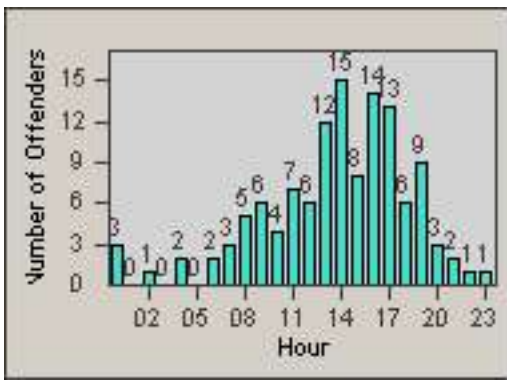

# Redflex Redlight Offender Statistics

CONTRACT: South Gate      LOCATION: SG-ATTW-03 Atlantic  
 DATE FROM: 01-Oct-2012      DATE TO: 31-Oct-2012

LANE 4

LANE TOTAL