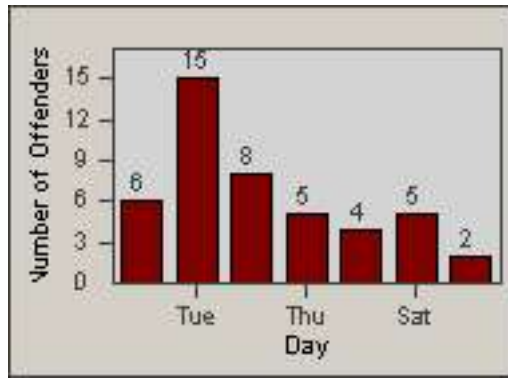

Redflex Redlight Offender Statistics

CONTRACT: South Gate
DATE FROM: 01-Oct-2012

LOCATION: SG-ATTW-01 Atlantic
DATE TO: 31-Oct-2012

LANE 1

LANE 2

LANE 3