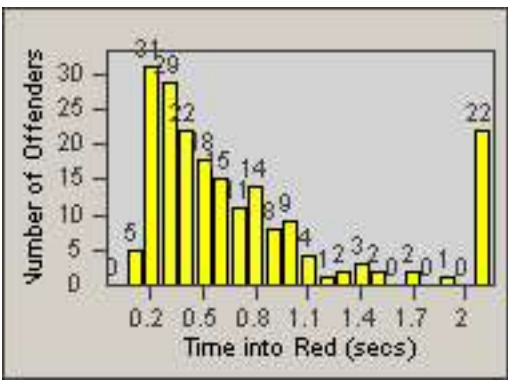

Redflex Redlight Offender Statistics

CONTRACT: South Gate
DATE FROM: 01-Oct-2012

LOCATION: SG-ATTW-01 Atlantic
DATE TO: 31-Oct-2012

LANE 4

LANE TOTAL