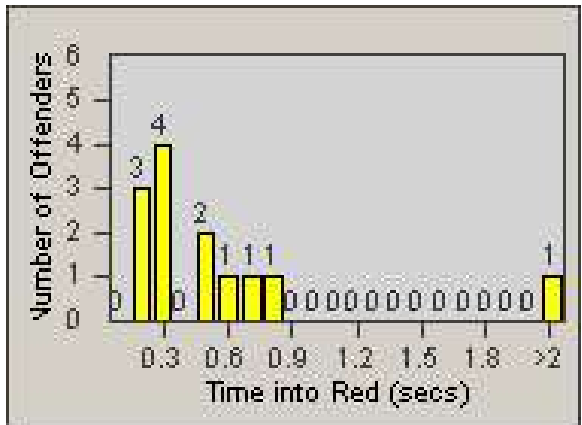

Redflex Redlight Offender Statistics

CONTRACT: Union City
 DATE FROM: 1/Jul/2007

LOCATION: UNI-UNRO-01 Union City Blvd
 DATE TO: 31/Jul/2007

LANE 1

LANE 2

LANE 3

Redflex Redlight Offender Statistics

CONTRACT: Union City
DATE FROM: 1/Jul/2007

LOCATION: UNI-UNRO-01 Union City Blvd
DATE TO: 31/Jul/2007

LANE 4

LANE TOTAL

Redflex Redlight Offender Statistics

CONTRACT: Union City
 DATE FROM: 1/Jul/2007

LOCATION: UNI-UNRO-01 Union City Blvd
 DATE TO: 31/Jul/2007