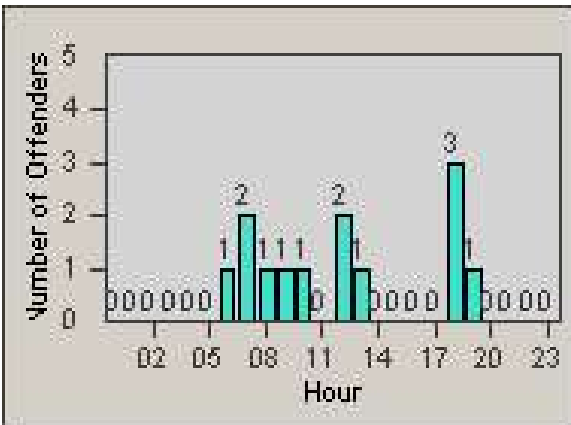

Redflex Redlight Offender Statistics

CONTRACT: Union City
 DATE FROM: 1/Jul/2007

LOCATION: UNI-UNRO-01 Union City Blvd
 DATE TO: 31/Jul/2007

LANE 1

LANE 2

LANE 3

Redflex Redlight Offender Statistics

CONTRACT: Union City
DATE FROM: 1/Jul/2007

LOCATION: UNI-UNRO-01 Union City Blvd
DATE TO: 31/Jul/2007

LANE 4

LANE TOTAL

Redflex Redlight Offender Statistics

CONTRACT: Union City
 DATE FROM: 1/Jul/2007

LOCATION: UNI-UNRO-01 Union City Blvd
 DATE TO: 31/Jul/2007