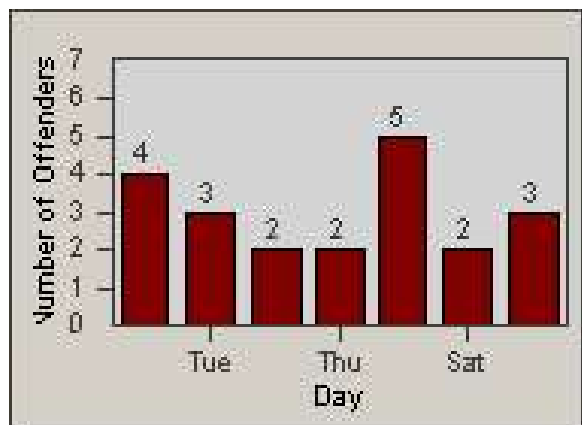

Redflex Redlight Offender Statistics

CONTRACT: Union City
 DATE FROM: 1/Jul/2007

LOCATION: UNI-UNRO-01 Union City Blvd
 DATE TO: 31/Jul/2007

LANE 1

LANE 2

LANE 3

Redflex Redlight Offender Statistics

CONTRACT: Union City
DATE FROM: 1/Jul/2007

LOCATION: UNI-UNRO-01 Union City Blvd
DATE TO: 31/Jul/2007

LANE 4

LANE TOTAL

Redflex Redlight Offender Statistics

CONTRACT: Union City
 DATE FROM: 1/Jul/2007

LOCATION: UNI-UNRO-01 Union City Blvd
 DATE TO: 31/Jul/2007