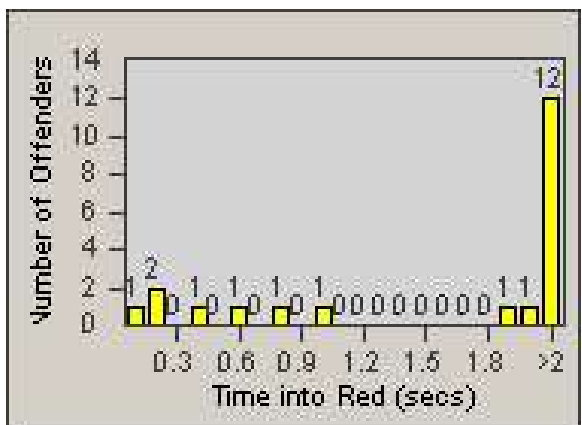

Redflex Redlight Offender Statistics

CONTRACT: Union City
 DATE FROM: 1/Jul/2007

LOCATION: UNI-UNRO-01 Union City Blvd
 DATE TO: 31/Jul/2007

LANE 1

LANE 2

LANE 3

Redflex Redlight Offender Statistics

CONTRACT: Union City
DATE FROM: 1/Jul/2007

LOCATION: UNI-UNRO-01 Union City Blvd
DATE TO: 31/Jul/2007

LANE 4

LANE TOTAL

Redflex Redlight Offender Statistics

CONTRACT: Union City
 DATE FROM: 1/Jul/2007

LOCATION: UNI-UNRO-01 Union City Blvd
 DATE TO: 31/Jul/2007