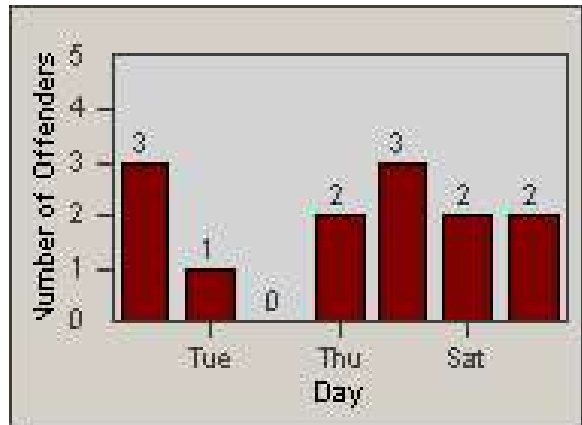

Redflex Redlight Offender Statistics

CONTRACT: Union City
 DATE FROM: 1/Jul/2007

LOCATION: UNI-UNRO-01 Union City Blvd
 DATE TO: 31/Jul/2007

LANE 1

LANE 2

LANE 3

Redflex Redlight Offender Statistics

CONTRACT: Union City
DATE FROM: 1/Jul/2007

LOCATION: UNI-UNRO-01 Union City Blvd
DATE TO: 31/Jul/2007

LANE 4

LANE TOTAL

Redflex Redlight Offender Statistics

CONTRACT: Union City
 DATE FROM: 1/Jul/2007

LOCATION: UNI-UNRO-01 Union City Blvd
 DATE TO: 31/Jul/2007