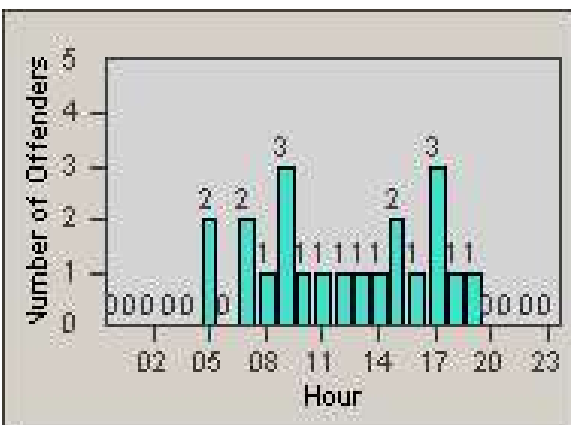

Redflex Redlight Offender Statistics

CONTRACT: Union City
 DATE FROM: 1/Jul/2007

LOCATION: UNI-UNRO-01 Union City Blvd
 DATE TO: 31/Jul/2007

LANE 1

LANE 2

LANE 3

Redflex Redlight Offender Statistics

CONTRACT: Union City
DATE FROM: 1/Jul/2007

LOCATION: UNI-UNRO-01 Union City Blvd
DATE TO: 31/Jul/2007

LANE 4

LANE TOTAL

Redflex Redlight Offender Statistics

CONTRACT: Union City
 DATE FROM: 1/Jul/2007

LOCATION: UNI-UNRO-01 Union City Blvd
 DATE TO: 31/Jul/2007