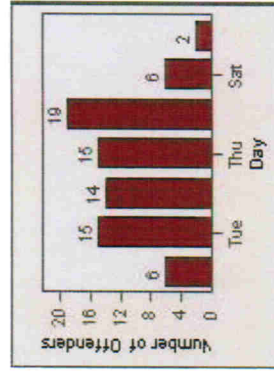

# Redflex Redlight Offender Statistics

**CONTRACT:** Ventura      **LOCATION:** VE-VITP-01 Victoria and Telephone  
**DATE FROM:** 01-Jul-2002      **DATE TO:** 31-Jul-2002

LANE 1

LANE 2

LANE 3