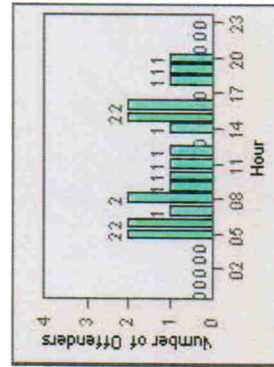

Redflex Redlight Offender Statistics

CONTRACT: Ventura   **LOCATION:** VE-VIVA-01 Victoria and Valentine
DATE FROM: 01-Jul-2002   **DATE TO:** 31-Jul-2002

LANE 1

LANE 2

LANE 3