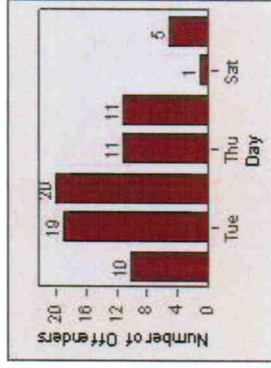

Redflex Redlight Offender Statistics

CONTRACT: Ventura   **LOCATION:** VE-VIRA-01 Victoria and Ralston
DATE FROM: 01-Jul-2002   **DATE TO:** 31-Jul-2002