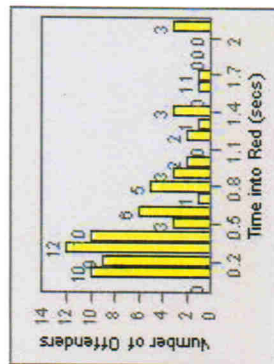

Redflex Redlight Offender Statistics

CONTRACT: Ventura   **LOCATION:** VE-VITG-01 Victoria and Telegraph
DATE FROM: 01-Jul-2002   **DATE TO:** 31-Jul-2002

LANE 1

LANE 2

LANE 3