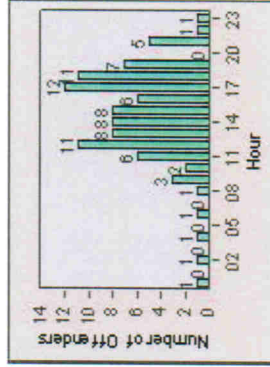

# Redflex Redlight Offender Statistics

CONTRACT: Ventura LOCATION: VE-VITP-03 Victoria and Telephone  
DATE FROM: 01-Jul-2002 DATE TO: 31-Jul-2002

LANE 4

LANE TOTAL

# Redflex Redlight Offender Statistics

**CONTRACT:** Ventura      **LOCATION:** VE-VTP-03 Victoria and Telephone  
**DATE FROM:** 01-Jul-2002      **DATE TO:** 31-Jul-2002