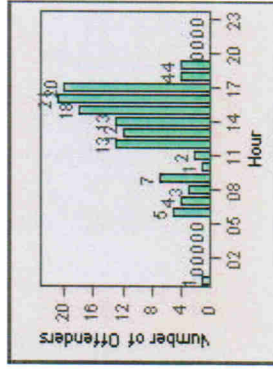

Redflex Redlight Offender Statistics

CONTRACT: Ventura   **LOCATION:** VE-VIOP-01 Victoria and Olivas Park
DATE FROM: 01-Jul-2002   **DATE TO:** 31-Jul-2002

LANE 1

LANE 2