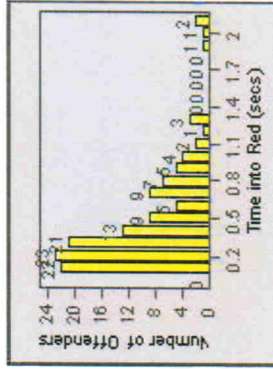

Redflex Redlight Offender Statistics

CONTRACT: Ventura   **LOCATION:** VE-VIOP-01 Victoria and Olivas Park
DATE FROM: 01-Jul-2002   **DATE TO:** 31-Jul-2002

LANE 1

LANE 2