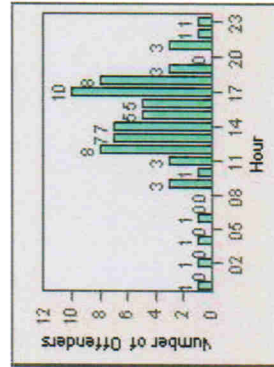

# Redflex Redlight Offender Statistics

**CONTRACT:** Ventura      **LOCATION:** VE-VITP-03 Victoria and Telephone  
**DATE FROM:** 01-Jul-2002      **DATE TO:** 31-Jul-2002

LANE 1

LANE 2

LANE 3