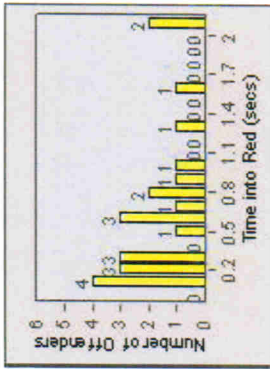

Redflex Redlight Offender Statistics

CONTRACT: Ventura   **LOCATION:** VE-VIVA-01 Victoria and Valentine
DATE FROM: 01-Jul-2002   **DATE TO:** 31-Jul-2002