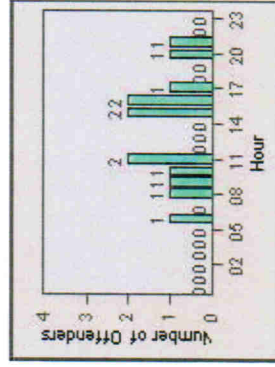

Redflex Redlight Offender Statistics

CONTRACT: Ventura   **LOCATION:** VE-TGDA-01 Telegraph and Day
DATE FROM: 01-Jul-2002   **DATE TO:** 31-Jul-2002

LANE 1