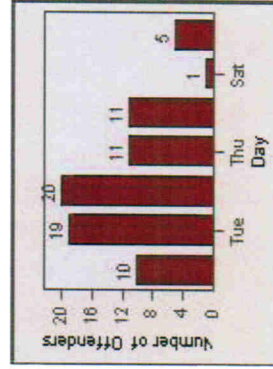

Redflex Redlight Offender Statistics

CONTRACT: Ventura   **LOCATION:** VE-VIRA-01 Victoria and Ralston
DATE FROM: 01-Jul-2002   **DATE TO:** 31-Jul-2002

LANE 1