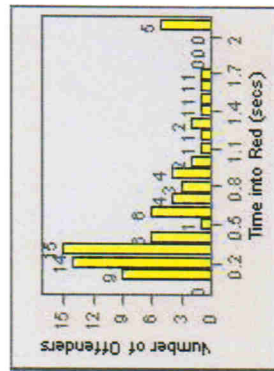

# Redflex Redlight Offender Statistics

**CONTRACT:** Ventura      **LOCATION:** VE-VITP-01 Victoria and Telephone  
**DATE FROM:** 01-Jul-2002      **DATE TO:** 31-Jul-2002

LANE 1

LANE 2

LANE 3