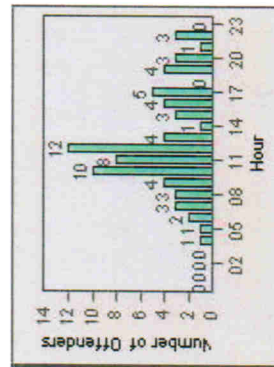

Redflex Redlight Offender Statistics

CONTRACT: Ventura   **LOCATION:** VE-VITG-01 Victoria and Telegraph
DATE FROM: 01-Jul-2002   **DATE TO:** 31-Jul-2002

LANE 1

LANE 2

LANE 3