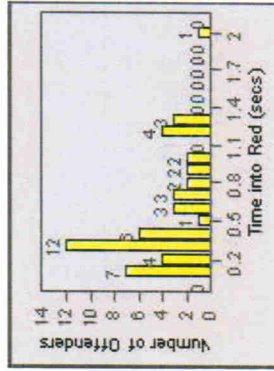

Redflex Redlight Offender Statistics

CONTRACT: Ventura   **LOCATION:** VE-VITP-01 Victoria and Telephone
DATE FROM: 01-Jul-2002   **DATE TO:** 31-Jul-2002

LANE 1

LANE 2