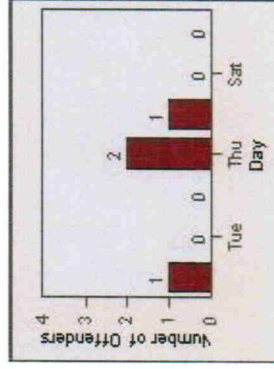

Redflex Redlight Offender Statistics

CONTRACT: Ventura   **LOCATION:** VE-VIMO-01 Victoria and Moon
DATE FROM: 01-Jul-2002   **DATE TO:** 31-Jul-2002

LANE 1