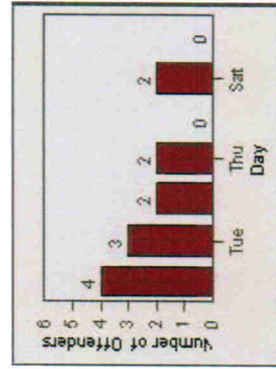

Redflex Redlight Offender Statistics

CONTRACT: Ventura   **LOCATION:** VE-TGDA-01 Telegraph and Day
DATE FROM: 01-Jul-2002   **DATE TO:** 31-Jul-2002

LANE 1

LANE 2

LANE 3