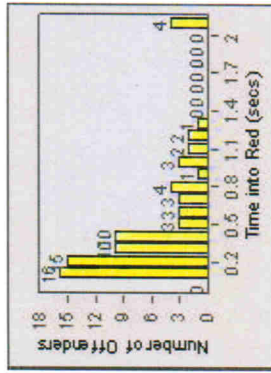

Redflex Redlight Offender Statistics

CONTRACT: Ventura   **LOCATION:** VE-VIRA-01 Victoria and Ralston
DATE FROM: 01-Jul-2002   **DATE TO:** 31-Jul-2002