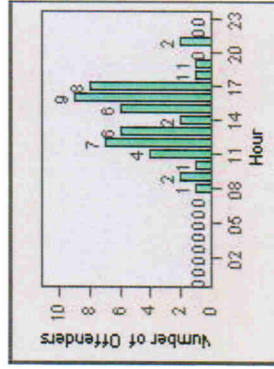

Redflex Redlight Offender Statistics

CONTRACT: Ventura   **LOCATION:** VE-VITP-01 Victoria and Telephone
DATE FROM: 01-Jul-2002   **DATE TO:** 31-Jul-2002

LANE 1

LANE 2