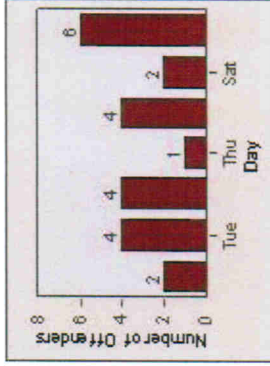

Redflex Redlight Offender Statistics

CONTRACT: Ventura   **LOCATION:** VE-VIVA-01 Victoria and Valentine
DATE FROM: 01-Jul-2002   **DATE TO:** 31-Jul-2002