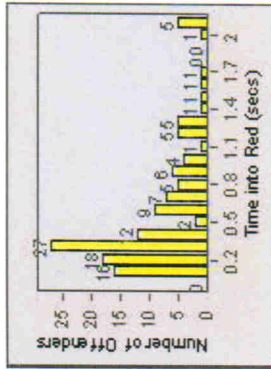

Redflex Redlight Offender Statistics

CONTRACT: Ventura LOCATION: VE-VITP-01 Victoria and Telephone
DATE FROM: 01-Jul-2002 DATE TO: 31-Jul-2002