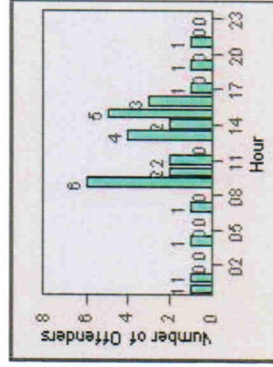

Redflex Redlight Offender Statistics

CONTRACT: Ventura   **LOCATION:** VE-VIVA-01 Victoria and Valentine
DATE FROM: 01-Jul-2002   **DATE TO:** 31-Jul-2002

LANE 1