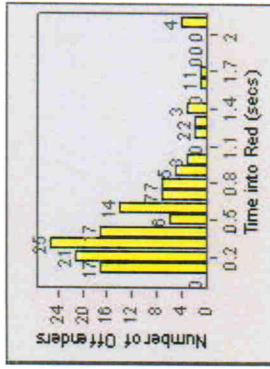

Redflex Redlight Offender Statistics

CONTRACT: Ventura   **LOCATION:** VE-VITG-01 Victoria and Telegraph
DATE FROM: 01-Jul-2002   **DATE TO:** 31-Jul-2002