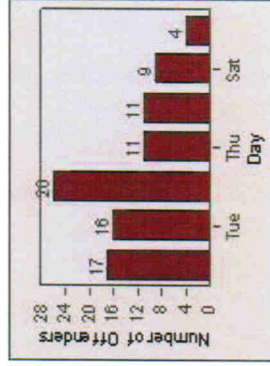

Redflex Redlight Offender Statistics

CONTRACT: Ventura   **LOCATION:** VE-VTP-03 Victoria and Telephone
DATE FROM: 01-Jul-2002   **DATE TO:** 31-Jul-2002