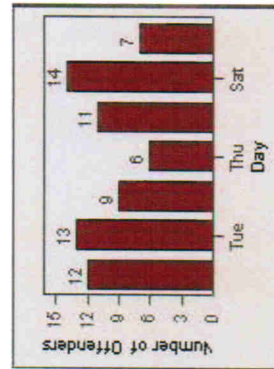

Redflex Redlight Offender Statistics

CONTRACT: Ventura   **LOCATION:** VE-VITG-01 Victoria and Telegraph
DATE FROM: 01-Jul-2002   **DATE TO:** 31-Jul-2002

LANE 1

LANE 2

LANE 3