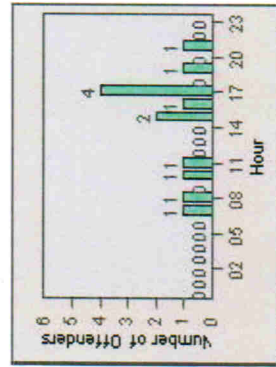

Redflex Redlight Offender Statistics

CONTRACT: Ventura   **LOCATION:** VE-TGDA-01 Telegraph and Day
DATE FROM: 01-Jul-2002   **DATE TO:** 31-Jul-2002

LANE 1

LANE 2

LANE 3