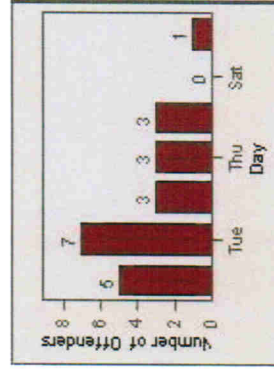

Redflex Redlight Offender Statistics

CONTRACT: Ventura   **LOCATION:** VE-VIMO-01 Victoria and Moon
DATE FROM: 01-Jul-2002   **DATE TO:** 31-Jul-2002

LANE 1

LANE 2

LANE 3