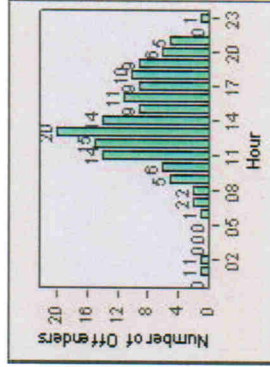

Redflex Redlight Offender Statistics

CONTRACT: Ventura   **LOCATION:** VE-THSE-01 Thompson and Seaward
DATE FROM: 01-Jul-2002   **DATE TO:** 31-Jul-2002