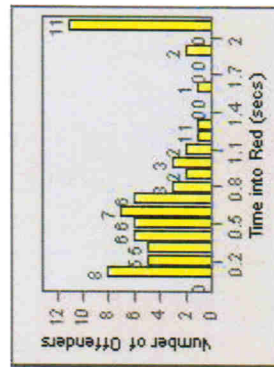

# Redflex Redlight Offender Statistics

**CONTRACT:** Ventura      **LOCATION:** VE-VITP-03 Victoria and Telephone  
**DATE FROM:** 01-Jul-2002      **DATE TO:** 31-Jul-2002

LANE 1

LANE 2

LANE 3