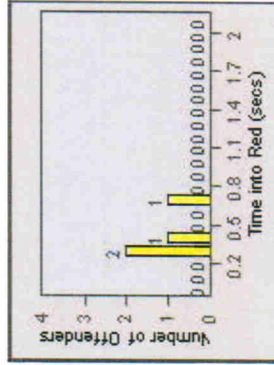

Redflex Redlight Offender Statistics

CONTRACT: Ventura   **LOCATION:** VE-VIMO-01 Victoria and Moon
DATE FROM: 01-Jul-2002   **DATE TO:** 31-Jul-2002

LANE 1