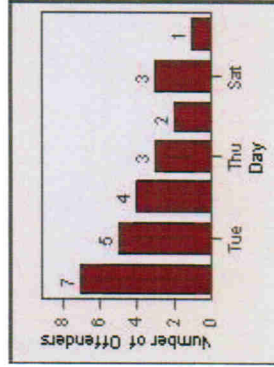

Redflex Redlight Offender Statistics

CONTRACT: Ventura   **LOCATION:** VE-VITP-03 Victoria and Telephone
DATE FROM: 01-Jul-2002   **DATE TO:** 31-Jul-2002

LANE 1

LANE 2