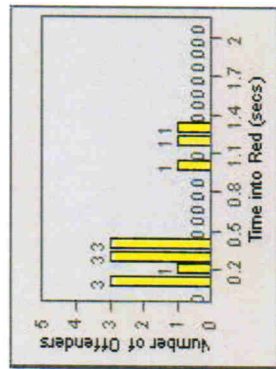

Redflex Redlight Offender Statistics

CONTRACT: Ventura   **LOCATION:** VE-TGDA-01 Telegraph and Day
DATE FROM: 01-Jul-2002   **DATE TO:** 31-Jul-2002

LANE 1

LANE 2

LANE 3