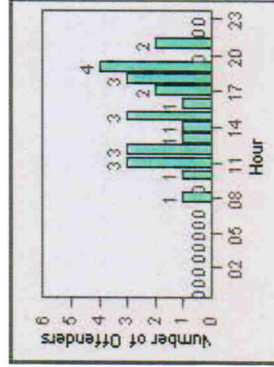

Redflex Redlight Offender Statistics

CONTRACT: Ventura   **LOCATION:** VE-VITP-03 Victoria and Telephone
DATE FROM: 01-Jul-2002   **DATE TO:** 31-Jul-2002

LANE 1

LANE 2