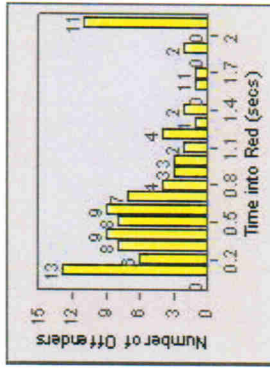

Redflex Redlight Offender Statistics

CONTRACT: Ventura   **LOCATION:** VE-VTP-03 Victoria and Telephone
DATE FROM: 01-Jul-2002   **DATE TO:** 31-Jul-2002