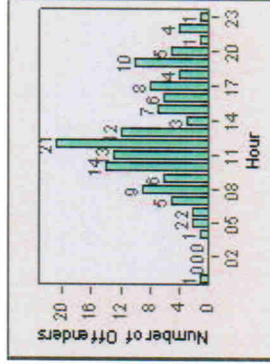

Redflex Redlight Offender Statistics

CONTRACT: Ventura   **LOCATION:** VE-VITG-01 Victoria and Telegraph
DATE FROM: 01-Jul-2002   **DATE TO:** 31-Jul-2002