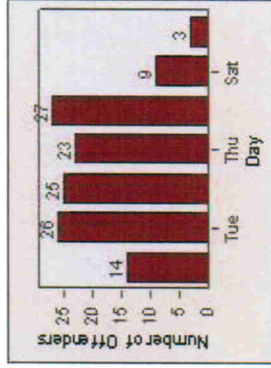

Redflex Redlight Offender Statistics

CONTRACT: Ventura LOCATION: VE-VITP-01 Victoria and Telephone
DATE FROM: 01-Jul-2002 DATE TO: 31-Jul-2002