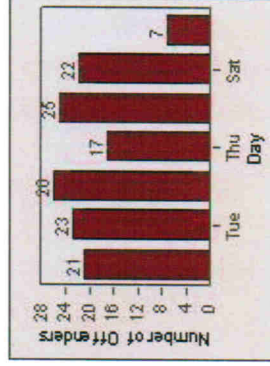

# Redflex Redlight Offender Statistics

CONTRACT: Ventura LOCATION: VE-THSE-01 Thompson and Seaward  
DATE FROM: 01-Jul-2002 DATE TO: 31-Jul-2002

LANE 4

LANE TOTAL

# Redflex Redlight Offender Statistics

**CONTRACT:** Ventura      **LOCATION:** VE-THSE-01 Thompson and Seaward  
**DATE FROM:** 01-Jul-2002      **DATE TO:** 31-Jul-2002