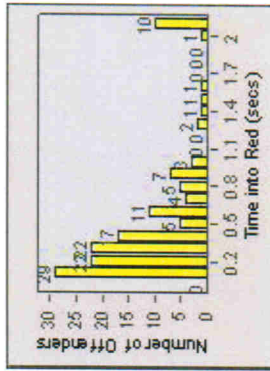

Redflex Redlight Offender Statistics

CONTRACT: Ventura   **LOCATION:** VE-THSE-01 Thompson and Seaward
DATE FROM: 01-Jul-2002   **DATE TO:** 31-Jul-2002