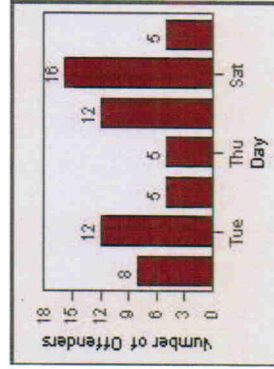

Redflex Redlight Offender Statistics

CONTRACT: Ventura   **LOCATION:** VE-VITG-01 Victoria and Telegraph
DATE FROM: 01-Jul-2002   **DATE TO:** 31-Jul-2002

LANE 1