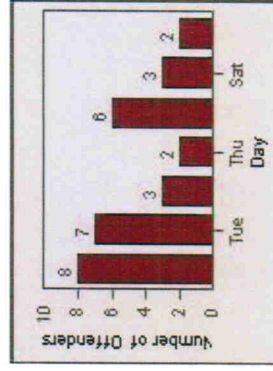

Redflex Redlight Offender Statistics

CONTRACT: Ventura   **LOCATION:** VE-VIVA-01 Victoria and Valentine
DATE FROM: 01-Jul-2002   **DATE TO:** 31-Jul-2002

LANE 1