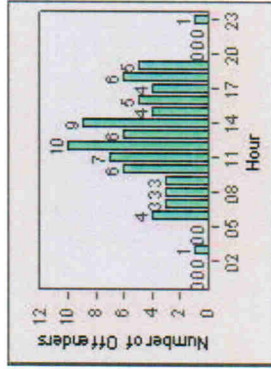

Redflex Redlight Offender Statistics

CONTRACT: Ventura   **LOCATION:** VE-VIRA-01 Victoria and Ralston
DATE FROM: 01-Jul-2002   **DATE TO:** 31-Jul-2002