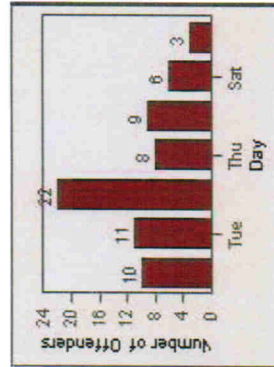

# Redflex Redlight Offender Statistics

**CONTRACT:** Ventura      **LOCATION:** VE-VITP-03 Victoria and Telephone  
**DATE FROM:** 01-Jul-2002      **DATE TO:** 31-Jul-2002

LANE 1

LANE 2

LANE 3