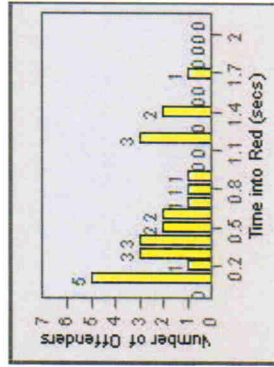

Redflex Redlight Offender Statistics

CONTRACT: Ventura   **LOCATION:** VE-VITP-03 Victoria and Telephone
DATE FROM: 01-Jul-2002   **DATE TO:** 31-Jul-2002

LANE 1

LANE 2