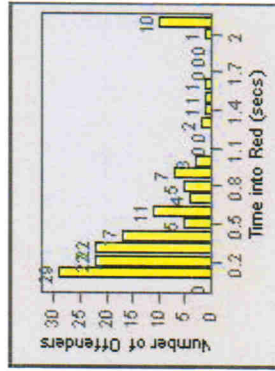

Redflex Redlight Offender Statistics

CONTRACT: Ventura   **LOCATION:** VE-THSE-01 Thompson and Seaward
DATE FROM: 01-Jul-2002   **DATE TO:** 31-Jul-2002

LANE 1