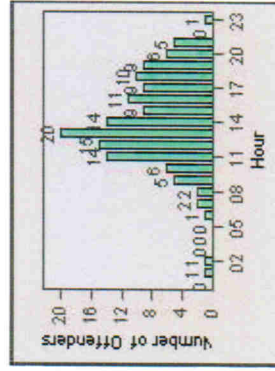

Redflex Redlight Offender Statistics

CONTRACT: Ventura   **LOCATION:** VE-THSE-01 Thompson and Seaward
DATE FROM: 01-Jul-2002   **DATE TO:** 31-Jul-2002

LANE 1