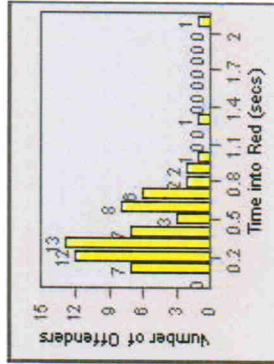

Redflex Redlight Offender Statistics

CONTRACT: Ventura   **LOCATION:** VE-VITG-01 Victoria and Telegraph
DATE FROM: 01-Jul-2002   **DATE TO:** 31-Jul-2002

LANE 1