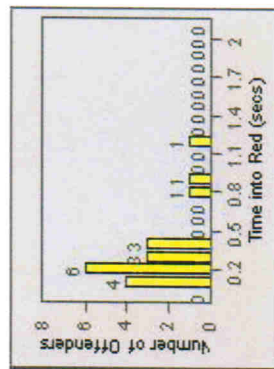

Redflex Redlight Offender Statistics

CONTRACT: Ventura   **LOCATION:** VE-VIVA-01 Victoria and Valentine
DATE FROM: 01-Jul-2002   **DATE TO:** 31-Jul-2002

LANE 1

LANE 2

LANE 3