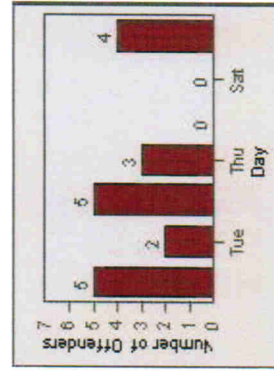

Redflex Redlight Offender Statistics

CONTRACT: Ventura   **LOCATION:** VE-VIVA-01 Victoria and Valentine
DATE FROM: 01-Jul-2002   **DATE TO:** 31-Jul-2002

LANE 1

LANE 2

LANE 3