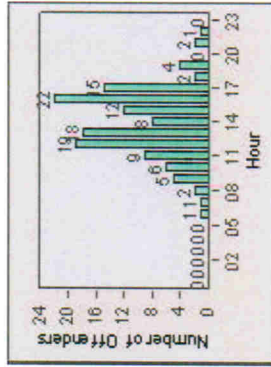

Redflex Redlight Offender Statistics

CONTRACT: Ventura LOCATION: VE-VITP-01 Victoria and Telephone
DATE FROM: 01-Jul-2002 DATE TO: 31-Jul-2002