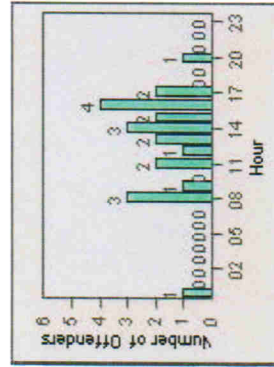

Redflex Redlight Offender Statistics

CONTRACT: Ventura   **LOCATION:** VE-VIMO-01 Victoria and Moon
DATE FROM: 01-Jul-2002   **DATE TO:** 31-Jul-2002

LANE 1

LANE 2

LANE 3