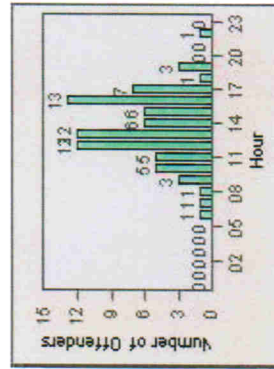

# Redflex Redlight Offender Statistics

**CONTRACT:** Ventura      **LOCATION:** VE-VITP-01 Victoria and Telephone  
**DATE FROM:** 01-Jul-2002      **DATE TO:** 31-Jul-2002

LANE 1

LANE 2

LANE 3