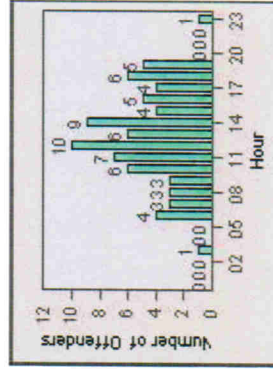

Redflex Redlight Offender Statistics

CONTRACT: Ventura   **LOCATION:** VE-VIRA-01 Victoria and Ralston
DATE FROM: 01-Jul-2002   **DATE TO:** 31-Jul-2002

LANE 1