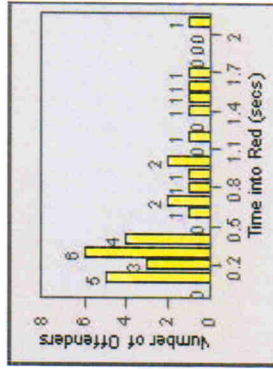

Redflex Redlight Offender Statistics

CONTRACT: Ventura   **LOCATION:** VE-VIVA-01 Victoria and Valentine
DATE FROM: 01-Jul-2002   **DATE TO:** 31-Jul-2002

LANE 1