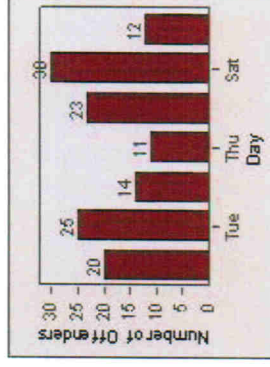

Redflex Redlight Offender Statistics

CONTRACT: Ventura   **LOCATION:** VE-VITG-01 Victoria and Telegraph
DATE FROM: 01-Jul-2002   **DATE TO:** 31-Jul-2002