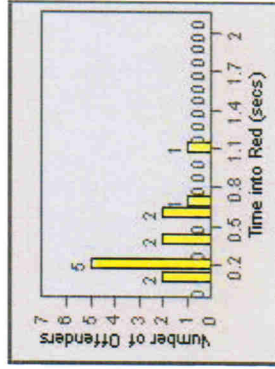

Redflex Redlight Offender Statistics

CONTRACT: Ventura   **LOCATION:** VE-TGDA-01 Telegraph and Day
DATE FROM: 01-Jul-2002   **DATE TO:** 31-Jul-2002

LANE 1