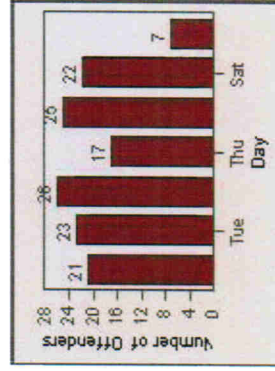

Redflex Redlight Offender Statistics

CONTRACT: Ventura   **LOCATION:** VE-THSE-01 Thompson and Seaward
DATE FROM: 01-Jul-2002   **DATE TO:** 31-Jul-2002

LANE 1