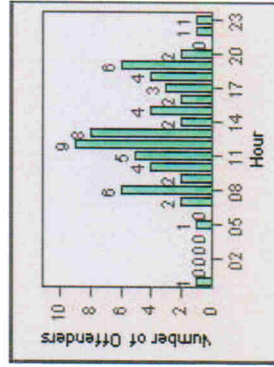

Redflex Redlight Offender Statistics

CONTRACT: Ventura   **LOCATION:** VE-VITG-01 Victoria and Telegraph
DATE FROM: 01-Jul-2002   **DATE TO:** 31-Jul-2002

LANE 1