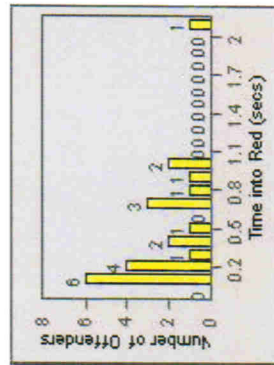

Redflex Redlight Offender Statistics

CONTRACT: Ventura   **LOCATION:** VE-VIMO-01 Victoria and Moon
DATE FROM: 01-Jul-2002   **DATE TO:** 31-Jul-2002

LANE 1

LANE 2

LANE 3