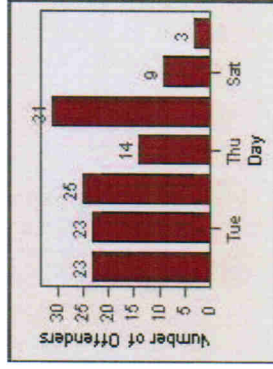

Redflex Redlight Offender Statistics

CONTRACT: Ventura   **LOCATION:** VE-VIOP-01 Victoria and Olivas Park
DATE FROM: 01-Jul-2002   **DATE TO:** 31-Jul-2002

LANE 1

LANE 2