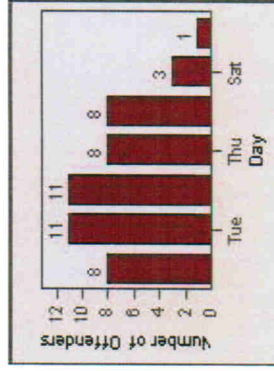

Redflex Redlight Offender Statistics

CONTRACT: Ventura   **LOCATION:** VE-VITP-01 Victoria and Telephone
DATE FROM: 01-Jul-2002   **DATE TO:** 31-Jul-2002

LANE 1

LANE 2