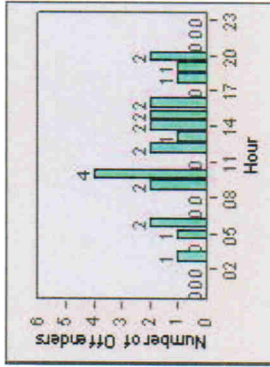

Redflex Redlight Offender Statistics

CONTRACT: Ventura   **LOCATION:** VE-VIVA-01 Victoria and Valentine
DATE FROM: 01-Jul-2002   **DATE TO:** 31-Jul-2002