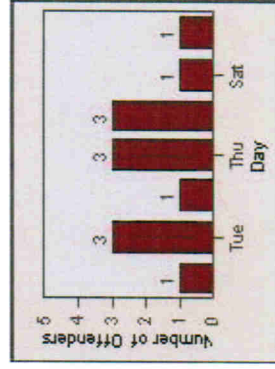

Redflex Redlight Offender Statistics

CONTRACT: Ventura   **LOCATION:** VE-TGDA-01 Telegraph and Day
DATE FROM: 01-Jul-2002   **DATE TO:** 31-Jul-2002

LANE 1