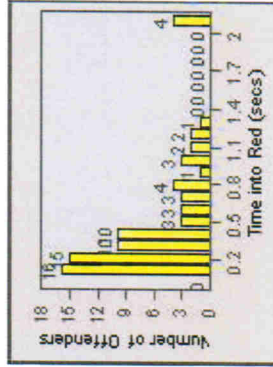

Redflex Redlight Offender Statistics

CONTRACT: Ventura   **LOCATION:** VE-VIRA-01 Victoria and Ralston
DATE FROM: 01-Jul-2002   **DATE TO:** 31-Jul-2002

LANE 1