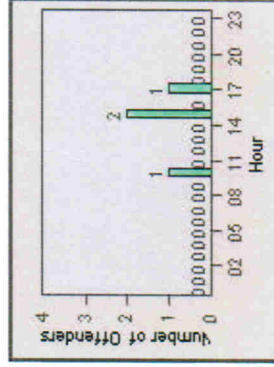

Redflex Redlight Offender Statistics

CONTRACT: Ventura   **LOCATION:** VE-VIMO-01 Victoria and Moon
DATE FROM: 01-Jul-2002   **DATE TO:** 31-Jul-2002

LANE 1