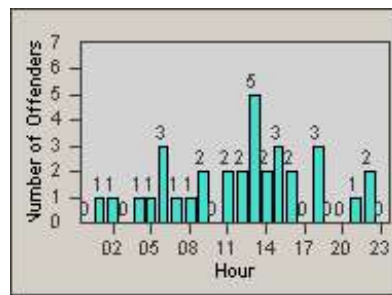

Redflex Redlight Offender Statistics

CONTRACT: Vista
DATE FROM: 1/Jul/2010

LOCATION: VST-MEHA-01 Intersection of Melrose and Hacienda
DATE TO: 31/Jul/2010

LANE 1