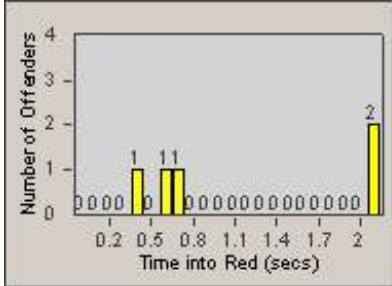

# Redflex Redlight Offender Statistics

CONTRACT: Vista  
 DATE FROM: 1/Jul/2010

LOCATION: VST-MEHA-01 Intersection of Melrose and Hacienda  
 DATE TO: 31/Jul/2010