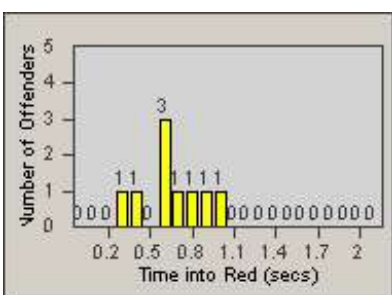

Redflex Redlight Offender Statistics

CONTRACT: Vista
DATE FROM: 1/Jul/2010

LOCATION: VST-MEHA-01 Intersection of Melrose and Hacienda
DATE TO: 31/Jul/2010

LANE 1

LANE 2

LANE 3