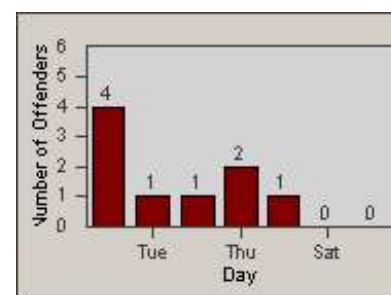

Redflex Redlight Offender Statistics

CONTRACT: Vista
DATE FROM: 1/Jul/2010

LOCATION: VST-MEHA-01 Intersection of Melrose and Hacienda
DATE TO: 31/Jul/2010

LANE 1

LANE 2

LANE 3