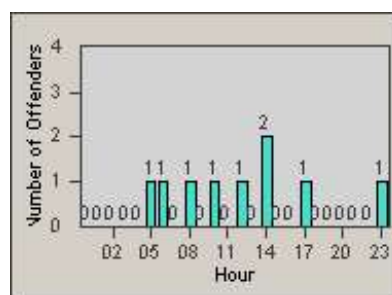

Redflex Redlight Offender Statistics

CONTRACT: Vista
DATE FROM: 1/Jul/2010

LOCATION: VST-MEHA-01 Intersection of Melrose and Hacienda
DATE TO: 31/Jul/2010

LANE 1

LANE 2

LANE 3