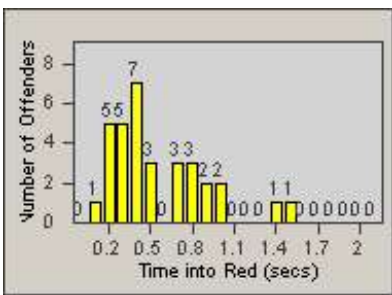

Redflex Redlight Offender Statistics

CONTRACT: Vista
DATE FROM: 1/Jul/2010

LOCATION: VST-MEHA-01 Intersection of Melrose and Hacienda
DATE TO: 31/Jul/2010

LANE 1