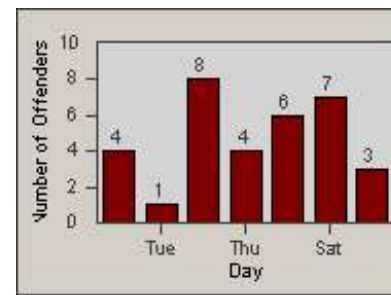

Redflex Redlight Offender Statistics

CONTRACT: Vista
DATE FROM: 1/Jul/2010

LOCATION: VST-MEHA-01 Intersection of Melrose and Hacienda
DATE TO: 31/Jul/2010

LANE 1