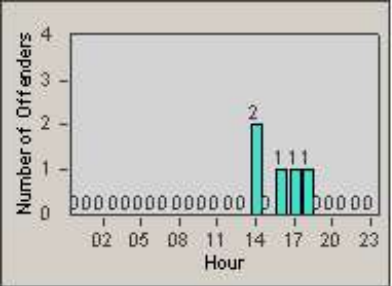

# Redflex Redlight Offender Statistics

CONTRACT: Vista  
 DATE FROM: 1/Jul/2010

LOCATION: VST-MEHA-01 Intersection of Melrose and Hacienda  
 DATE TO: 31/Jul/2010