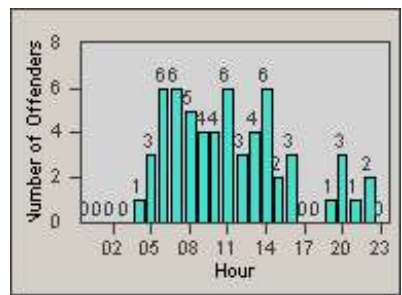

Redflex Redlight Offender Statistics

CONTRACT: Vista
DATE FROM: 1/Jul/2006

LOCATION: VST-SYSH-01 Sycamore
DATE TO: 31/Jul/2006

LANE 1