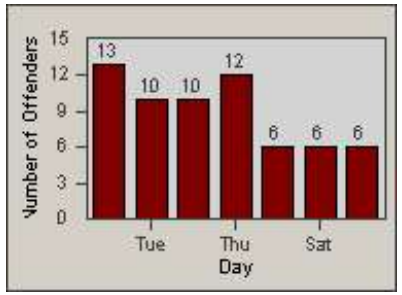

Redflex Redlight Offender Statistics

CONTRACT: Vista
DATE FROM: 1/Jul/2006

LOCATION: VST-SYSH-01 Sycamore
DATE TO: 31/Jul/2006

LANE 1

LANE 2

LANE 3