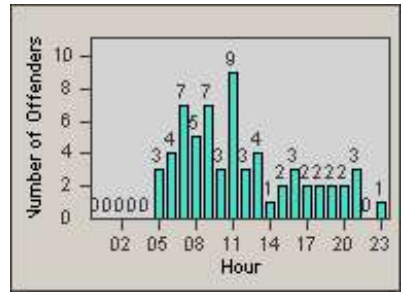

Redflex Redlight Offender Statistics

CONTRACT: Vista
DATE FROM: 1/Jul/2006

LOCATION: VST-SYSH-01 Sycamore
DATE TO: 31/Jul/2006

LANE 1

LANE 2

LANE 3