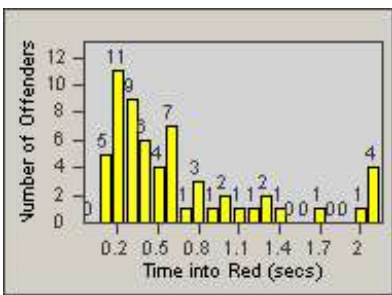

Redflex Redlight Offender Statistics

CONTRACT: Vista
DATE FROM: 1/Jul/2006

LOCATION: VST-SYSH-01 Sycamore
DATE TO: 31/Jul/2006

LANE 1