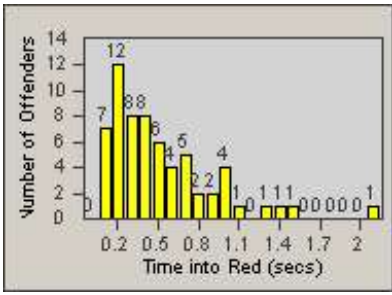

Redflex Redlight Offender Statistics

CONTRACT: Vista
DATE FROM: 1/Jul/2006

LOCATION: VST-SYSH-01 Sycamore
DATE TO: 31/Jul/2006

LANE 1

LANE 2

LANE 3