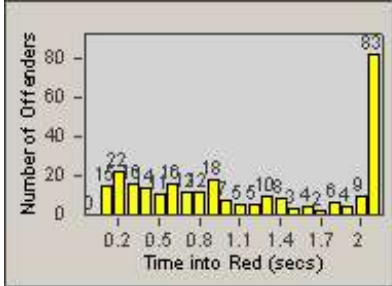

# Redflex Redlight Offender Statistics

CONTRACT: Vista  
 DATE FROM: 1/Jul/2006

LOCATION: VST-SYSH-01 Sycamore  
 DATE TO: 31/Jul/2006