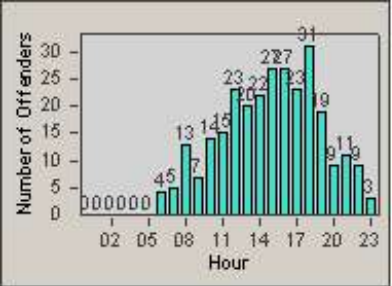

# Redflex Redlight Offender Statistics

CONTRACT: Vista  
 DATE FROM: 1/Jul/2006

LOCATION: VST-SYSH-01 Sycamore  
 DATE TO: 31/Jul/2006