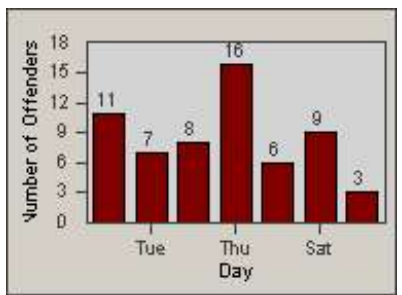

Redflex Redlight Offender Statistics

CONTRACT: Vista
DATE FROM: 1/Jul/2006

LOCATION: VST-SYSH-01 Sycamore
DATE TO: 31/Jul/2006

LANE 1