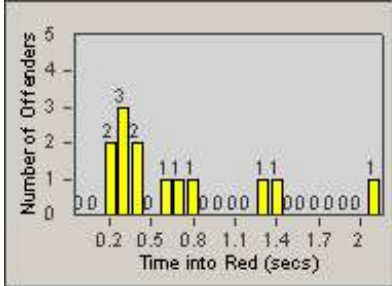

# Redflex Redlight Offender Statistics

CONTRACT: Vista  
 DATE FROM: 1/Jul/2010

LOCATION: VST-VISA-01 Intersection of Vista Village and Santa Fe  
 DATE TO: 31/Jul/2010