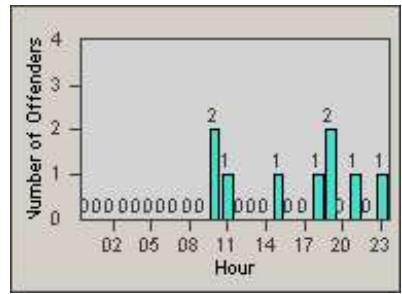

Redflex Redlight Offender Statistics

CONTRACT: Vista
DATE FROM: 1/Jul/2010

LOCATION: VST-VISA-01 Intersection of Vista Village and Santa Fe
DATE TO: 31/Jul/2010

LANE 4

LANE TOTAL