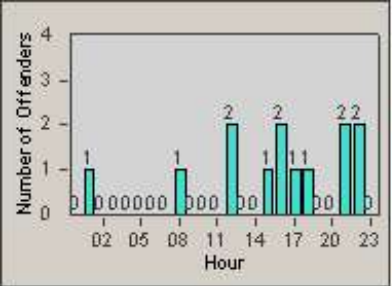

# Redflex Redlight Offender Statistics

CONTRACT: Vista  
 DATE FROM: 1/Jul/2010

LOCATION: VST-VISA-01 Intersection of Vista Village and Santa Fe  
 DATE TO: 31/Jul/2010