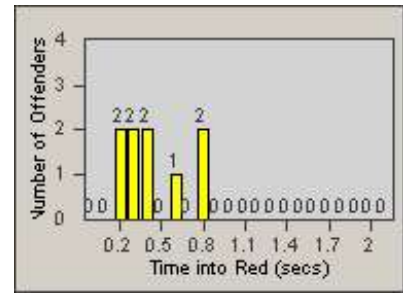

Redflex Redlight Offender Statistics

CONTRACT: Vista
DATE FROM: 1/Jul/2010

LOCATION: VST-VISA-01 Intersection of Vista Village and Santa Fe
DATE TO: 31/Jul/2010

LANE 4

LANE TOTAL