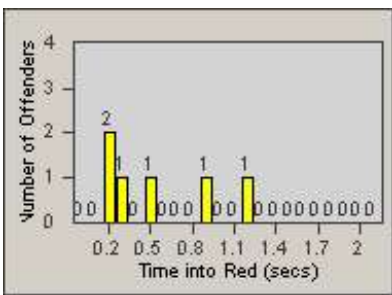

Redflex Redlight Offender Statistics

CONTRACT: Vista
DATE FROM: 1/Jul/2010

LOCATION: VST-VISA-01 Intersection of Vista Village and Santa Fe
DATE TO: 31/Jul/2010

LANE 1