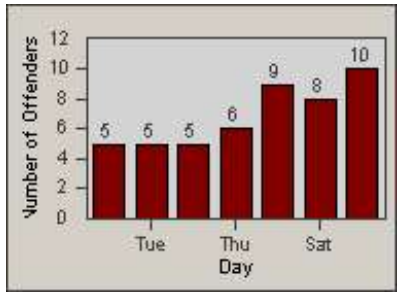

Redflex Redlight Offender Statistics

CONTRACT: Vista
DATE FROM: 1/Jul/2010

LOCATION: VST-VISA-01 Intersection of Vista Village and Santa Fe
DATE TO: 31/Jul/2010

LANE 1

LANE 2

LANE 3