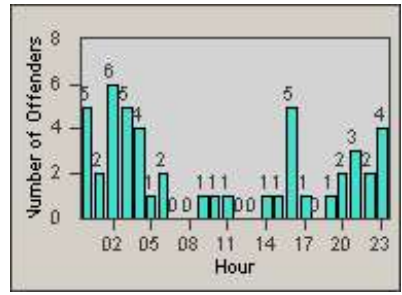

Redflex Redlight Offender Statistics

CONTRACT: Vista
DATE FROM: 1/Jul/2010

LOCATION: VST-VISA-01 Intersection of Vista Village and Santa Fe
DATE TO: 31/Jul/2010

LANE 1

LANE 2

LANE 3