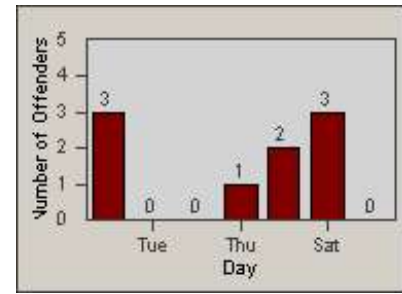

Redflex Redlight Offender Statistics

CONTRACT: Vista
DATE FROM: 1/Jul/2010

LOCATION: VST-VISA-01 Intersection of Vista Village and Santa Fe
DATE TO: 31/Jul/2010

LANE 4

LANE TOTAL