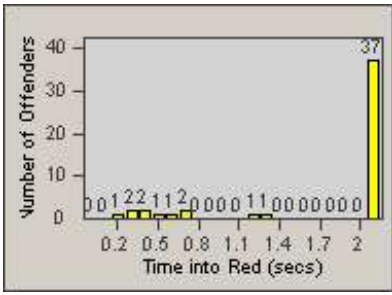

Redflex Redlight Offender Statistics

CONTRACT: Vista
DATE FROM: 1/Jul/2010

LOCATION: VST-VISA-01 Intersection of Vista Village and Santa Fe
DATE TO: 31/Jul/2010

LANE 1

LANE 2

LANE 3