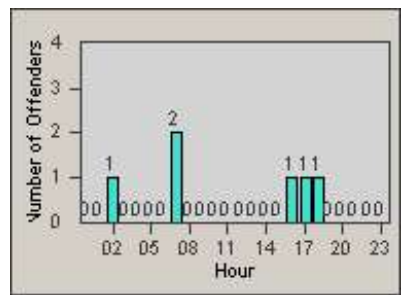

Redflex Redlight Offender Statistics

CONTRACT: Vista
DATE FROM: 1/Jul/2010

LOCATION: VST-VISA-01 Intersection of Vista Village and Santa Fe
DATE TO: 31/Jul/2010

LANE 1