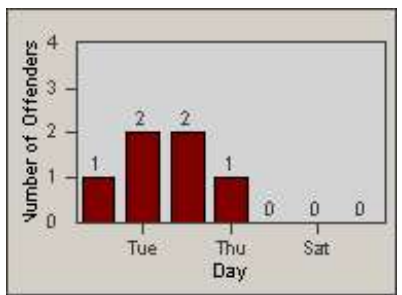

Redflex Redlight Offender Statistics

CONTRACT: Vista
DATE FROM: 1/Jul/2010

LOCATION: VST-VISA-01 Intersection of Vista Village and Santa Fe
DATE TO: 31/Jul/2010

LANE 1