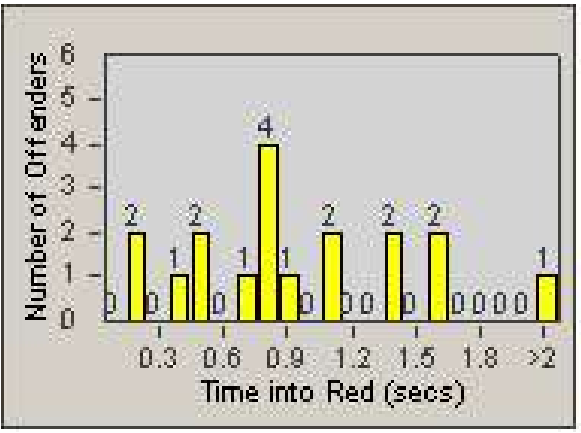

# Redflex Redlight Offender Statistics

CONTRACT: Bakersfield  
 DATE FROM: 1/Jan/2006

LOCATION: BA-COTR-01 Coffee  
 DATE TO: 31/Jan/2006

LANE 4

LANE TOTAL