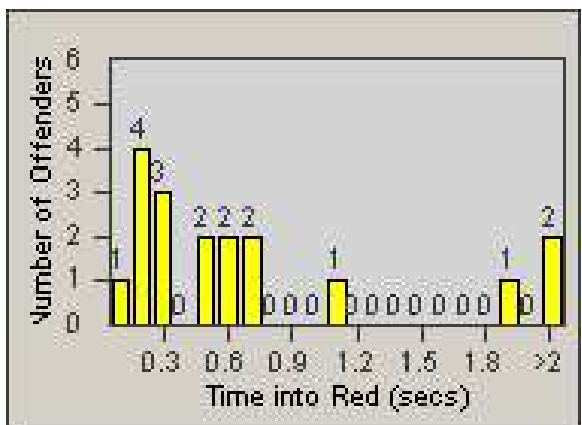

Redflex Redlight Offender Statistics

CONTRACT: Bakersfield
DATE FROM: 1/Jan/2006

LOCATION: BA-COTR-01 Coffee
DATE TO: 31/Jan/2006

LANE 1

LANE 2

LANE 3