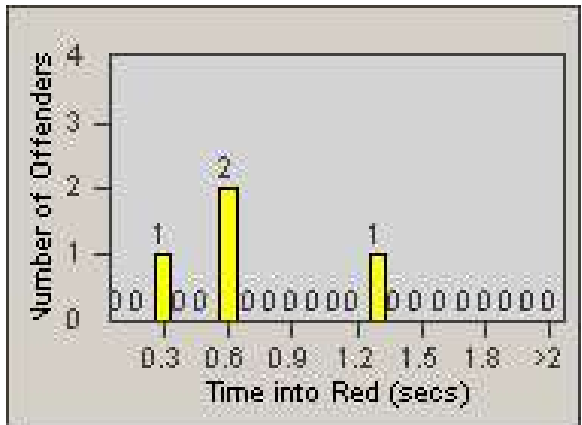

Redflex Redlight Offender Statistics

CONTRACT: Bakersfield
DATE FROM: 1/Jan/2006

LOCATION: BA-COTR-01 Coffee
DATE TO: 31/Jan/2006

LANE 1