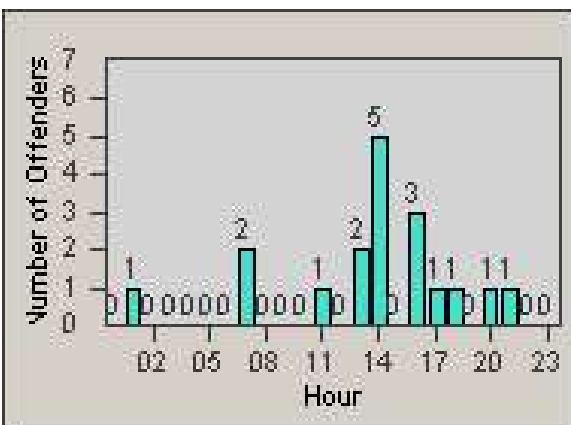

Redflex Redlight Offender Statistics

CONTRACT: Bakersfield
DATE FROM: 1/Jan/2006

LOCATION: BA-COTR-01 Coffee
DATE TO: 31/Jan/2006

LANE 1

LANE 2

LANE 3