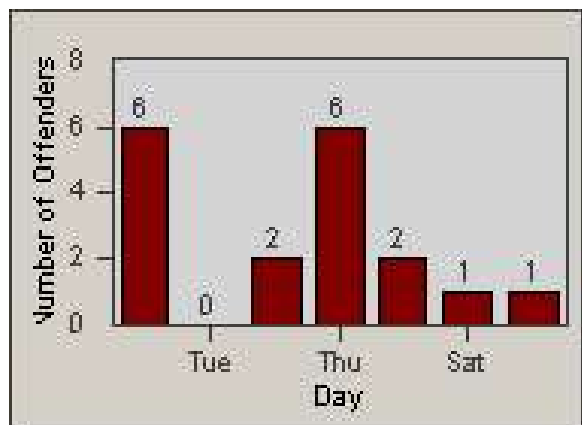

Redflex Redlight Offender Statistics

CONTRACT: Bakersfield
DATE FROM: 1/Jan/2006

LOCATION: BA-COTR-01 Coffee
DATE TO: 31/Jan/2006

LANE 1

LANE 2

LANE 3