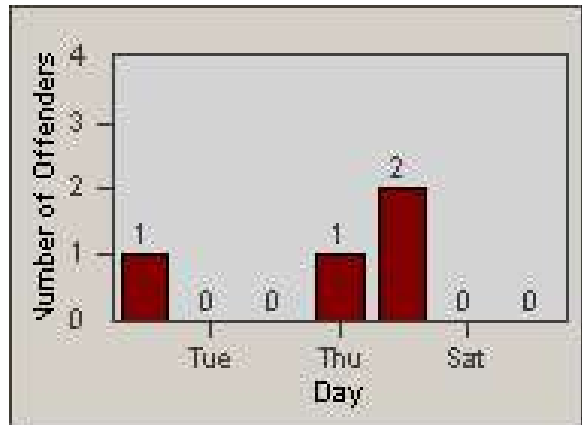

Redflex Redlight Offender Statistics

CONTRACT: Bakersfield
DATE FROM: 1/Jan/2006

LOCATION: BA-COTR-01 Coffee
DATE TO: 31/Jan/2006

LANE 1