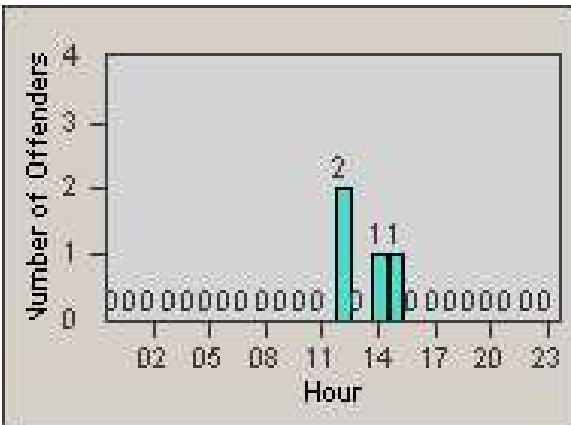

Redflex Redlight Offender Statistics

CONTRACT: Bakersfield
DATE FROM: 1/Jan/2006

LOCATION: BA-COTR-01 Coffee
DATE TO: 31/Jan/2006

LANE 1