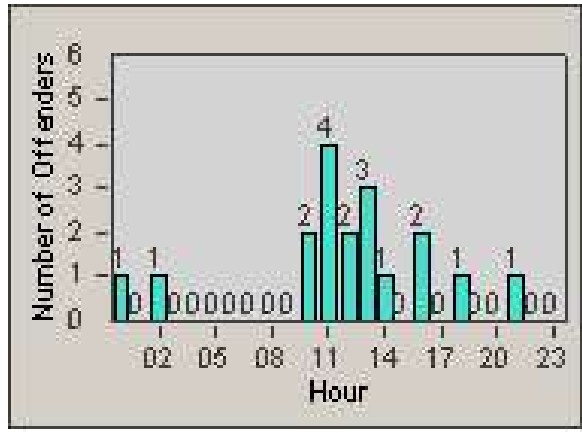

# Redflex Redlight Offender Statistics

CONTRACT: Bakersfield  
 DATE FROM: 1/Jan/2006

LOCATION: BA-COTR-01 Coffee  
 DATE TO: 31/Jan/2006

LANE 4

LANE TOTAL