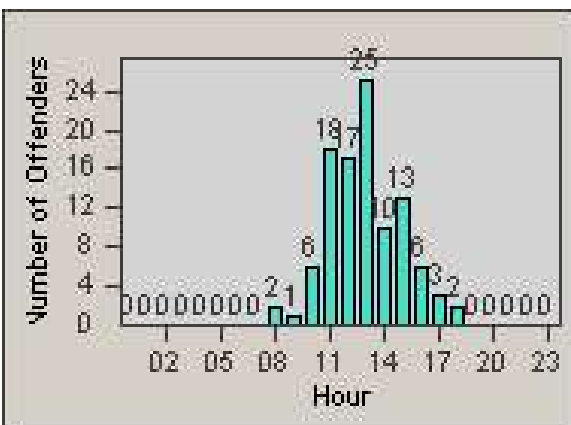

# Redflex Redlight Offender Statistics

CONTRACT: Bakersfield  
 DATE FROM: 1/Jan/2006

LOCATION: BA-CAST-01 California Ave  
 DATE TO: 31/Jan/2006

LANE 1

LANE 2

LANE 3

# Redflex Redlight Offender Statistics

CONTRACT: Bakersfield  
DATE FROM: 1/Jan/2006

LOCATION: BA-CAST-01 California Ave  
DATE TO: 31/Jan/2006

LANE 4

LANE TOTAL

# Redflex Redlight Offender Statistics

CONTRACT: Bakersfield  
 DATE FROM: 1/Jan/2006

LOCATION: BA-CAST-01 California Ave  
 DATE TO: 31/Jan/2006