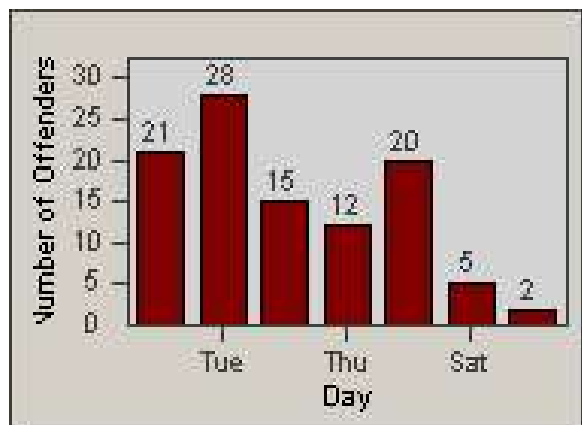

# Redflex Redlight Offender Statistics

CONTRACT: Bakersfield  
 DATE FROM: 1/Jan/2006

LOCATION: BA-CAST-01 California Ave  
 DATE TO: 31/Jan/2006

LANE 1

LANE 2

LANE 3

# Redflex Redlight Offender Statistics

CONTRACT: Bakersfield  
DATE FROM: 1/Jan/2006

LOCATION: BA-CAST-01 California Ave  
DATE TO: 31/Jan/2006

LANE 4

LANE TOTAL