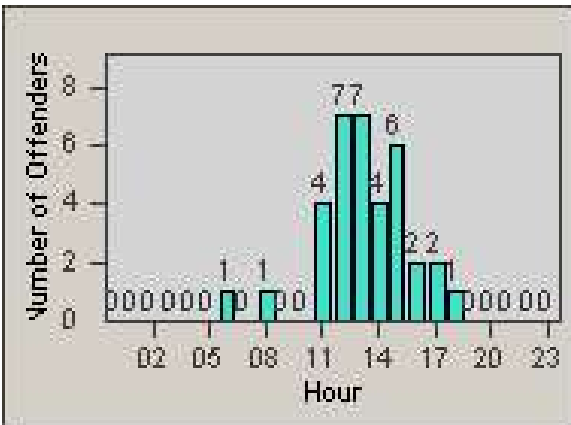

# Redflex Redlight Offender Statistics

CONTRACT: Bakersfield  
 DATE FROM: 1/Jan/2006

LOCATION: BA-CAST-01 California Ave  
 DATE TO: 31/Jan/2006

LANE 1

LANE 2

LANE 3

# Redflex Redlight Offender Statistics

CONTRACT: Bakersfield  
DATE FROM: 1/Jan/2006

LOCATION: BA-CAST-01 California Ave  
DATE TO: 31/Jan/2006

LANE 4

LANE TOTAL

# Redflex Redlight Offender Statistics

CONTRACT: Bakersfield  
 DATE FROM: 1/Jan/2006

LOCATION: BA-CAST-01 California Ave  
 DATE TO: 31/Jan/2006