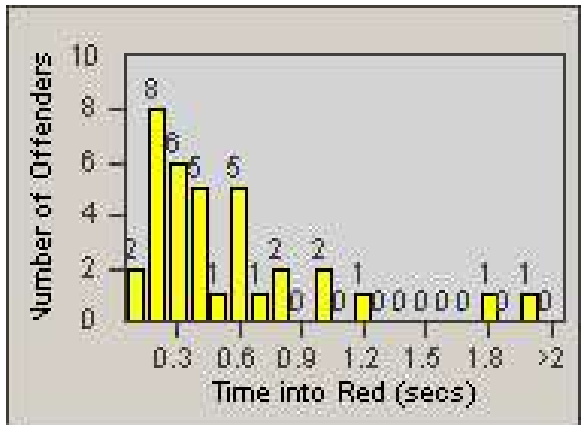

# Redflex Redlight Offender Statistics

CONTRACT: Bakersfield  
 DATE FROM: 1/Jan/2006

LOCATION: BA-CAST-01 California Ave  
 DATE TO: 31/Jan/2006

LANE 1

LANE 2

LANE 3

# Redflex Redlight Offender Statistics

CONTRACT: Bakersfield  
DATE FROM: 1/Jan/2006

LOCATION: BA-CAST-01 California Ave  
DATE TO: 31/Jan/2006

LANE 4

LANE TOTAL

# Redflex Redlight Offender Statistics

CONTRACT: Bakersfield  
 DATE FROM: 1/Jan/2006

LOCATION: BA-CAST-01 California Ave  
 DATE TO: 31/Jan/2006