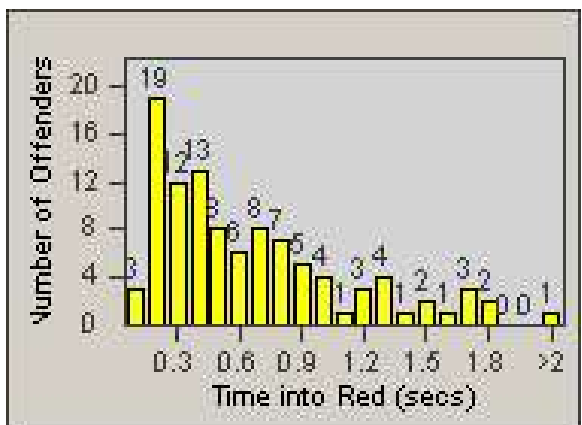

# Redflex Redlight Offender Statistics

CONTRACT: Bakersfield  
 DATE FROM: 1/Jan/2006

LOCATION: BA-CAST-01 California Ave  
 DATE TO: 31/Jan/2006

LANE 1

LANE 2

LANE 3

# Redflex Redlight Offender Statistics

CONTRACT: Bakersfield  
DATE FROM: 1/Jan/2006

LOCATION: BA-CAST-01 California Ave  
DATE TO: 31/Jan/2006

LANE 4

LANE TOTAL

# Redflex Redlight Offender Statistics

CONTRACT: Bakersfield  
 DATE FROM: 1/Jan/2006

LOCATION: BA-CAST-01 California Ave  
 DATE TO: 31/Jan/2006