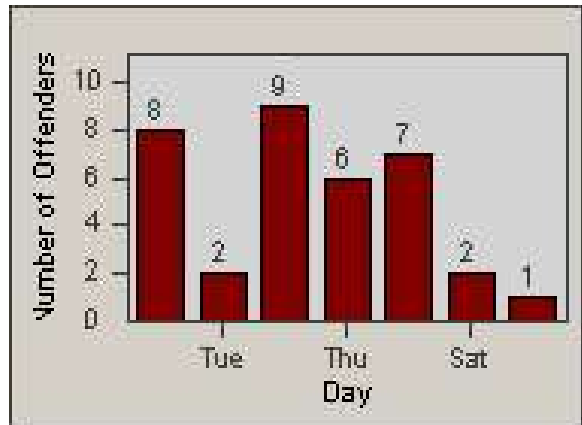

# Redflex Redlight Offender Statistics

CONTRACT: Bakersfield  
 DATE FROM: 1/Jan/2006

LOCATION: BA-CAST-01 California Ave  
 DATE TO: 31/Jan/2006

LANE 1

LANE 2

LANE 3

# Redflex Redlight Offender Statistics

CONTRACT: Bakersfield  
DATE FROM: 1/Jan/2006

LOCATION: BA-CAST-01 California Ave  
DATE TO: 31/Jan/2006

LANE 4

LANE TOTAL