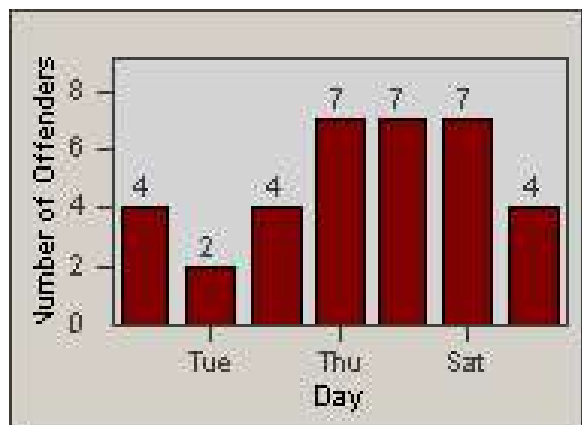

Redflex Redlight Offender Statistics

CONTRACT: Bakersfield
 DATE FROM: 1/Jul/2010

LOCATION: BA-CHBR-01 Chester
 DATE TO: 31/Jul/2010

LANE 1

LANE 2

LANE 3

Redflex Redlight Offender Statistics

CONTRACT: Bakersfield
 DATE FROM: 1/Jul/2010