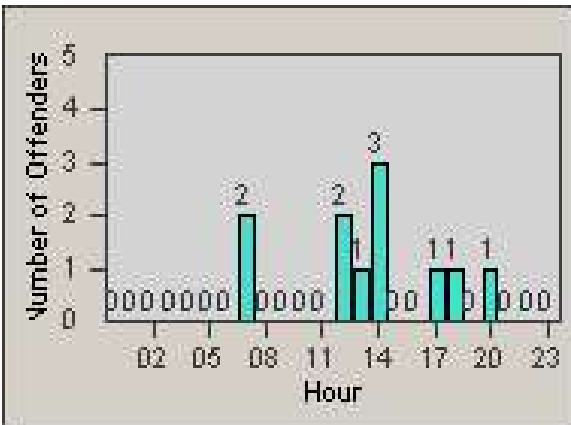

Redflex Redlight Offender Statistics

CONTRACT: Bakersfield
 DATE FROM: 1/Jul/2010

LOCATION: BA-CHBR-01 Chester
 DATE TO: 31/Jul/2010

LANE 1

LANE 2

LANE 3

Redflex Redlight Offender Statistics

CONTRACT: Bakersfield
 DATE FROM: 1/Jul/2010