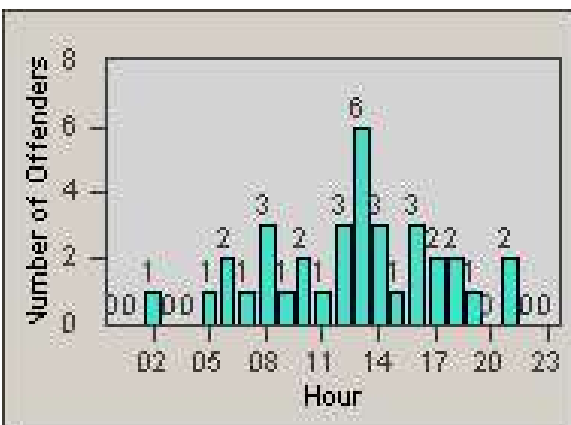

Redflex Redlight Offender Statistics

CONTRACT: Bakersfield
 DATE FROM: 1/Jul/2010

LOCATION: BA-CHBR-01 Chester
 DATE TO: 31/Jul/2010

LANE 1

LANE 2

LANE 3

Redflex Redlight Offender Statistics

CONTRACT: Bakersfield
 DATE FROM: 1/Jul/2010