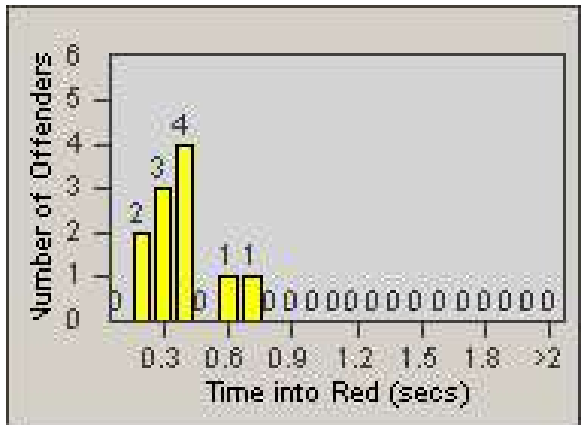

Redflex Redlight Offender Statistics

CONTRACT: Bakersfield
 DATE FROM: 1/Jul/2010

LOCATION: BA-CHBR-01 Chester
 DATE TO: 31/Jul/2010

LANE 1

LANE 2

LANE 3

Redflex Redlight Offender Statistics

CONTRACT: Bakersfield
 DATE FROM: 1/Jul/2010