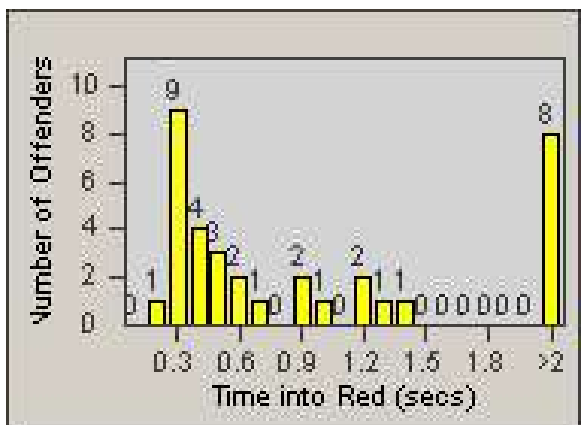

Redflex Redlight Offender Statistics

CONTRACT: Bakersfield
 DATE FROM: 1/Jul/2010

LOCATION: BA-CHBR-01 Chester
 DATE TO: 31/Jul/2010

LANE 1

LANE 2

LANE 3

Redflex Redlight Offender Statistics

CONTRACT: Bakersfield
 DATE FROM: 1/Jul/2010