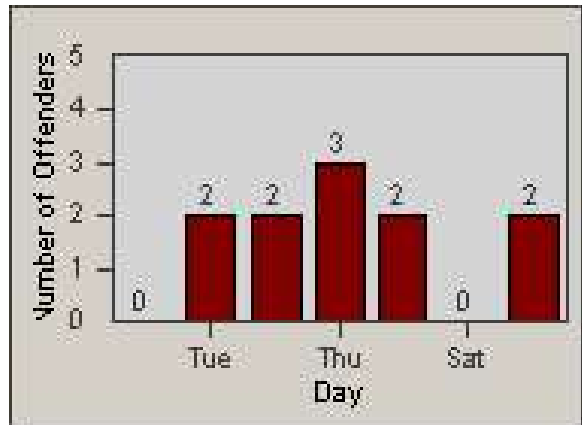

Redflex Redlight Offender Statistics

CONTRACT: Bakersfield
 DATE FROM: 1/Jul/2010

LOCATION: BA-CHBR-01 Chester
 DATE TO: 31/Jul/2010

LANE 1

LANE 2

LANE 3

Redflex Redlight Offender Statistics

CONTRACT: Bakersfield
 DATE FROM: 1/Jul/2010