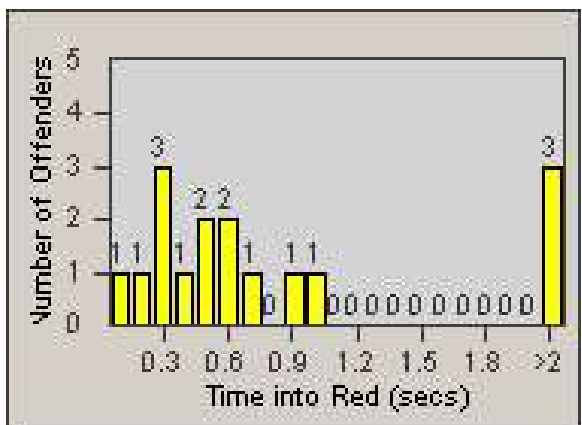

Redflex Redlight Offender Statistics

CONTRACT: Bakersfield
 DATE FROM: 1/Jul/2010

LOCATION: BA-MI99-01 Ming
 DATE TO: 31/Jul/2010

LANE 1

LANE 2

LANE 3

Redflex Redlight Offender Statistics

CONTRACT: Bakersfield
 DATE FROM: 1/Jul/2010

LOCATION: BA-MI99-01 Ming
 DATE TO: 31/Jul/2010

LANE 4

LANE TOTAL

Redflex Redlight Offender Statistics

CONTRACT: Bakersfield
 DATE FROM: 1/Jul/2010

LOCATION: BA-MI99-01 Ming
 DATE TO: 31/Jul/2010