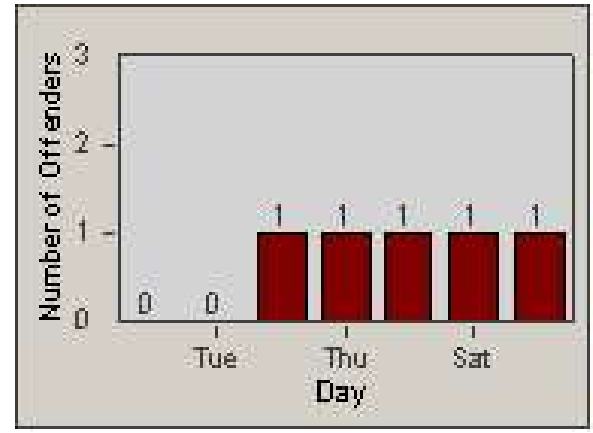

Redflex Redlight Offender Statistics

CONTRACT: Bakersfield
 DATE FROM: 1/Jul/2010

LOCATION: BA-MI99-01 Ming
 DATE TO: 31/Jul/2010

LANE 1

LANE 2

LANE 3

Redflex Redlight Offender Statistics

CONTRACT: Bakersfield
 DATE FROM: 1/Jul/2010

LOCATION: BA-MI99-01 Ming
 DATE TO: 31/Jul/2010

LANE 4

LANE TOTAL

Redflex Redlight Offender Statistics

CONTRACT: Bakersfield
 DATE FROM: 1/Jul/2010

LOCATION: BA-MI99-01 Ming
 DATE TO: 31/Jul/2010