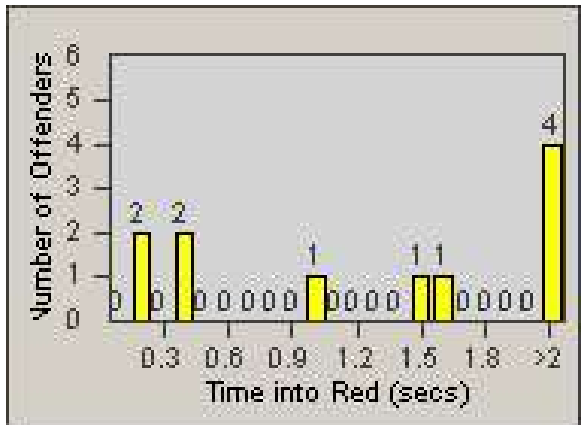

Redflex Redlight Offender Statistics

CONTRACT: Bakersfield
 DATE FROM: 1/Jul/2010

LOCATION: BA-MI99-01 Ming
 DATE TO: 31/Jul/2010

LANE 1

LANE 2

LANE 3

Redflex Redlight Offender Statistics

CONTRACT: Bakersfield
 DATE FROM: 1/Jul/2010

LOCATION: BA-MI99-01 Ming
 DATE TO: 31/Jul/2010

LANE 4

LANE TOTAL

Redflex Redlight Offender Statistics

CONTRACT: Bakersfield
 DATE FROM: 1/Jul/2010

LOCATION: BA-MI99-01 Ming
 DATE TO: 31/Jul/2010