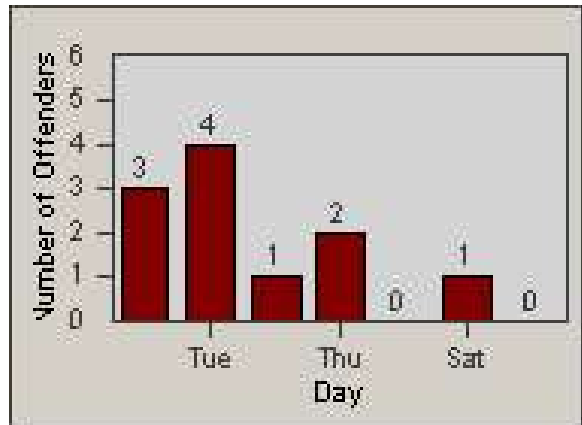

Redflex Redlight Offender Statistics

CONTRACT: Bakersfield
 DATE FROM: 1/Jul/2010

LOCATION: BA-MI99-01 Ming
 DATE TO: 31/Jul/2010

LANE 1

LANE 2

LANE 3

Redflex Redlight Offender Statistics

CONTRACT: Bakersfield
 DATE FROM: 1/Jul/2010

LOCATION: BA-MI99-01 Ming
 DATE TO: 31/Jul/2010

LANE 4

LANE TOTAL

Redflex Redlight Offender Statistics

CONTRACT: Bakersfield
 DATE FROM: 1/Jul/2010

LOCATION: BA-MI99-01 Ming
 DATE TO: 31/Jul/2010