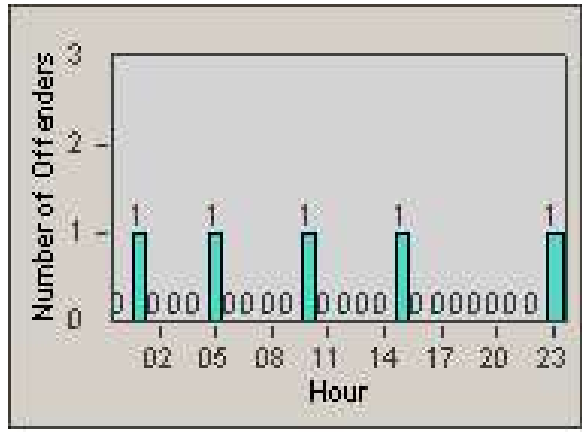

Redflex Redlight Offender Statistics

CONTRACT: Bakersfield
 DATE FROM: 1/Jul/2010

LOCATION: BA-MI99-01 Ming
 DATE TO: 31/Jul/2010

LANE 1

LANE 2

LANE 3

Redflex Redlight Offender Statistics

CONTRACT: Bakersfield
 DATE FROM: 1/Jul/2010

LOCATION: BA-MI99-01 Ming
 DATE TO: 31/Jul/2010

LANE 4

LANE TOTAL

Redflex Redlight Offender Statistics

CONTRACT: Bakersfield
 DATE FROM: 1/Jul/2010

LOCATION: BA-MI99-01 Ming
 DATE TO: 31/Jul/2010