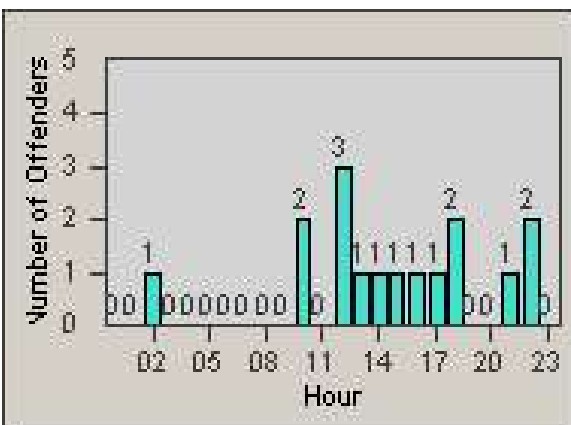

Redflex Redlight Offender Statistics

CONTRACT: Bakersfield
 DATE FROM: 1/Jul/2010

LOCATION: BA-MI99-01 Ming
 DATE TO: 31/Jul/2010

LANE 1

LANE 2

LANE 3

Redflex Redlight Offender Statistics

CONTRACT: Bakersfield
 DATE FROM: 1/Jul/2010

LOCATION: BA-MI99-01 Ming
 DATE TO: 31/Jul/2010

LANE 4

LANE TOTAL

Redflex Redlight Offender Statistics

CONTRACT: Bakersfield
 DATE FROM: 1/Jul/2010

LOCATION: BA-MI99-01 Ming
 DATE TO: 31/Jul/2010