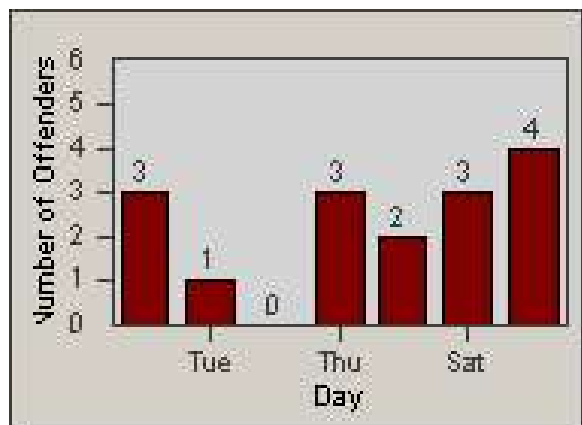

Redflex Redlight Offender Statistics

CONTRACT: Bakersfield
 DATE FROM: 1/Jul/2010

LOCATION: BA-MI99-01 Ming
 DATE TO: 31/Jul/2010

LANE 1

LANE 2

LANE 3

Redflex Redlight Offender Statistics

CONTRACT: Bakersfield
 DATE FROM: 1/Jul/2010

LOCATION: BA-MI99-01 Ming
 DATE TO: 31/Jul/2010

LANE 4

LANE TOTAL

Redflex Redlight Offender Statistics

CONTRACT: Bakersfield
 DATE FROM: 1/Jul/2010

LOCATION: BA-MI99-01 Ming
 DATE TO: 31/Jul/2010