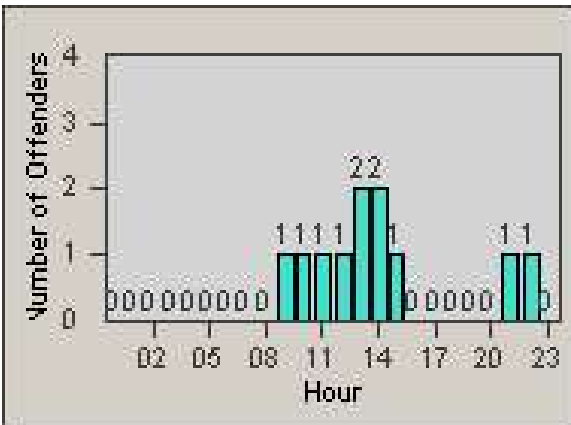

Redflex Redlight Offender Statistics

CONTRACT: Bakersfield
 DATE FROM: 1/Jul/2010

LOCATION: BA-MI99-01 Ming
 DATE TO: 31/Jul/2010

LANE 1

LANE 2

LANE 3

Redflex Redlight Offender Statistics

CONTRACT: Bakersfield
 DATE FROM: 1/Jul/2010

LOCATION: BA-MI99-01 Ming
 DATE TO: 31/Jul/2010

LANE 4

LANE TOTAL

Redflex Redlight Offender Statistics

CONTRACT: Bakersfield
 DATE FROM: 1/Jul/2010

LOCATION: BA-MI99-01 Ming
 DATE TO: 31/Jul/2010