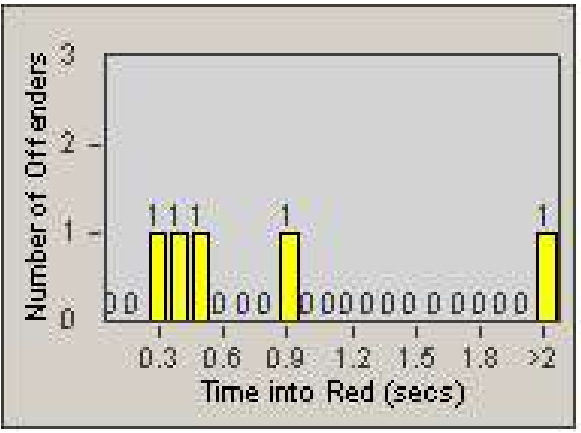

Redflex Redlight Offender Statistics

CONTRACT: Bakersfield
 DATE FROM: 1/Jul/2010

LOCATION: BA-MI99-01 Ming
 DATE TO: 31/Jul/2010

LANE 1

LANE 2

LANE 3

Redflex Redlight Offender Statistics

CONTRACT: Bakersfield
 DATE FROM: 1/Jul/2010

LOCATION: BA-MI99-01 Ming
 DATE TO: 31/Jul/2010

LANE 4

LANE TOTAL

Redflex Redlight Offender Statistics

CONTRACT: Bakersfield
 DATE FROM: 1/Jul/2010

LOCATION: BA-MI99-01 Ming
 DATE TO: 31/Jul/2010