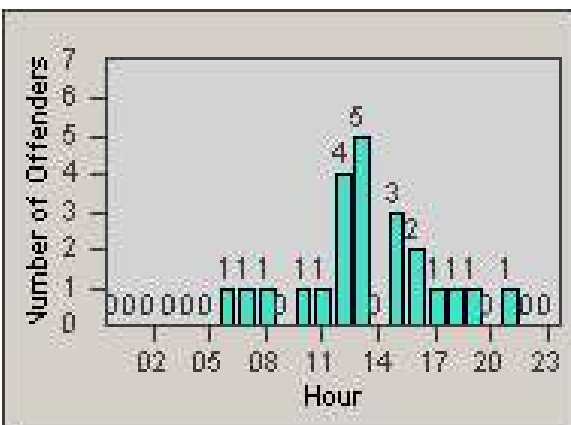

Redflex Redlight Offender Statistics

CONTRACT: Bakersfield
 DATE FROM: 1/Jul/2010

LOCATION: BA-CAOA-01 Intersection of California Ave and Oak St
 DATE TO: 31/Jul/2010

LANE 1

LANE 2

LANE 3

Redflex Redlight Offender Statistics

CONTRACT: Bakersfield
DATE FROM: 1/Jul/2010

LOCATION: BA-CAOA-01 Intersection of California Ave and Oak St
DATE TO: 31/Jul/2010

LANE 4

LANE TOTAL

Redflex Redlight Offender Statistics

CONTRACT: Bakersfield
 DATE FROM: 1/Jul/2010