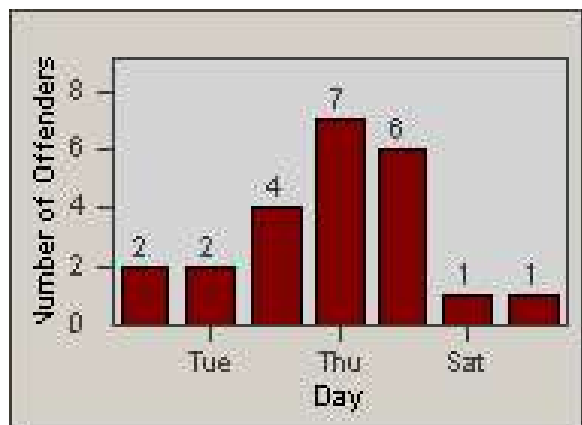

Redflex Redlight Offender Statistics

CONTRACT: Bakersfield
 DATE FROM: 1/Jul/2010

LOCATION: BA-CAOA-01 Intersection of California Ave and Oak St
 DATE TO: 31/Jul/2010

LANE 1

LANE 2

LANE 3

Redflex Redlight Offender Statistics

CONTRACT: Bakersfield
DATE FROM: 1/Jul/2010

LOCATION: BA-CAOA-01 Intersection of California Ave and Oak St
DATE TO: 31/Jul/2010

LANE 4

LANE TOTAL

Redflex Redlight Offender Statistics

CONTRACT: Bakersfield
 DATE FROM: 1/Jul/2010