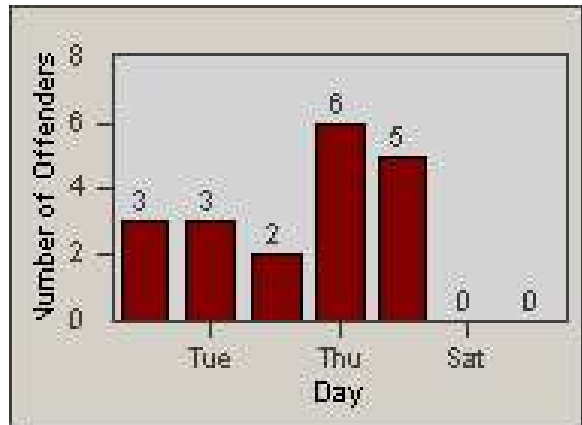

Redflex Redlight Offender Statistics

CONTRACT: Bakersfield
 DATE FROM: 1/Jul/2010

LOCATION: BA-CAOA-01 Intersection of California Ave and Oak St
 DATE TO: 31/Jul/2010

LANE 1

LANE 2

LANE 3

Redflex Redlight Offender Statistics

CONTRACT: Bakersfield
DATE FROM: 1/Jul/2010

LOCATION: BA-CAOA-01 Intersection of California Ave and Oak St
DATE TO: 31/Jul/2010

LANE 4

LANE TOTAL

Redflex Redlight Offender Statistics

CONTRACT: Bakersfield
 DATE FROM: 1/Jul/2010