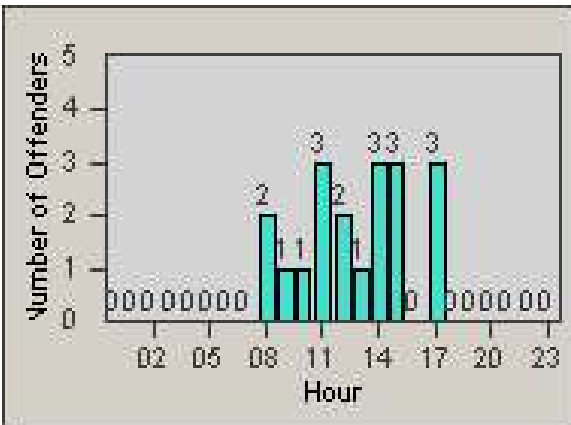

Redflex Redlight Offender Statistics

CONTRACT: Bakersfield
 DATE FROM: 1/Jul/2010

LOCATION: BA-CAOA-01 Intersection of California Ave and Oak St
 DATE TO: 31/Jul/2010

LANE 1

LANE 2

LANE 3

Redflex Redlight Offender Statistics

CONTRACT: Bakersfield
DATE FROM: 1/Jul/2010

LOCATION: BA-CAOA-01 Intersection of California Ave and Oak St
DATE TO: 31/Jul/2010

LANE 4

LANE TOTAL

Redflex Redlight Offender Statistics

CONTRACT: Bakersfield
 DATE FROM: 1/Jul/2010