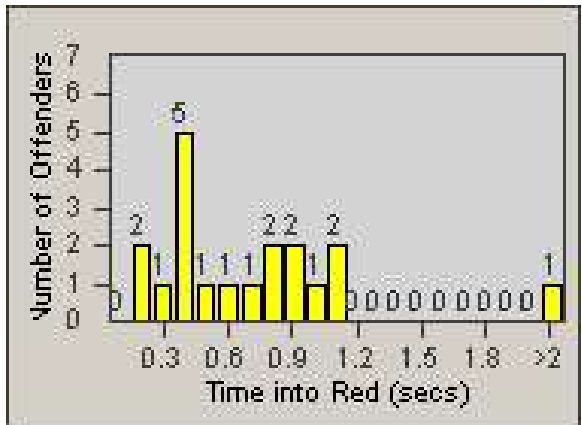

Redflex Redlight Offender Statistics

CONTRACT: Bakersfield
 DATE FROM: 1/Jul/2010

LOCATION: BA-CAOA-01 Intersection of California Ave and Oak St
 DATE TO: 31/Jul/2010

LANE 1

LANE 2

LANE 3

Redflex Redlight Offender Statistics

CONTRACT: Bakersfield
DATE FROM: 1/Jul/2010

LOCATION: BA-CAOA-01 Intersection of California Ave and Oak St
DATE TO: 31/Jul/2010

LANE 4

LANE TOTAL

Redflex Redlight Offender Statistics

CONTRACT: Bakersfield
 DATE FROM: 1/Jul/2010