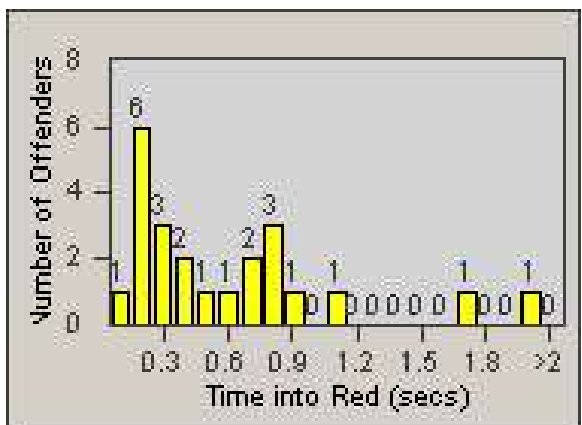

Redflex Redlight Offender Statistics

CONTRACT: Bakersfield
 DATE FROM: 1/Jul/2010

LOCATION: BA-CAOA-01 Intersection of California Ave and Oak St
 DATE TO: 31/Jul/2010

LANE 1

LANE 2

LANE 3

Redflex Redlight Offender Statistics

CONTRACT: Bakersfield
DATE FROM: 1/Jul/2010

LOCATION: BA-CAOA-01 Intersection of California Ave and Oak St
DATE TO: 31/Jul/2010

LANE 4

LANE TOTAL

Redflex Redlight Offender Statistics

CONTRACT: Bakersfield
 DATE FROM: 1/Jul/2010