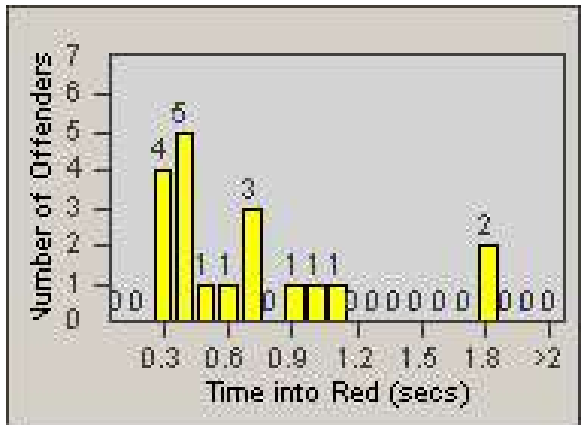

Redflex Redlight Offender Statistics

CONTRACT: Bakersfield
 DATE FROM: 1/Jul/2010

LOCATION: BA-CAST-01 California Ave
 DATE TO: 31/Jul/2010

LANE 1

LANE 2

LANE 3

Redflex Redlight Offender Statistics

CONTRACT: Bakersfield
DATE FROM: 1/Jul/2010

LOCATION: BA-CAST-01 California Ave
DATE TO: 31/Jul/2010

LANE 4

LANE TOTAL

Redflex Redlight Offender Statistics

CONTRACT: Bakersfield
 DATE FROM: 1/Jul/2010

LOCATION: BA-CAST-01 California Ave
 DATE TO: 31/Jul/2010