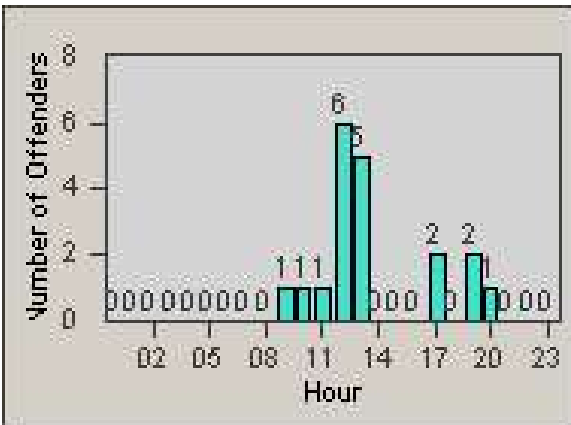

Redflex Redlight Offender Statistics

CONTRACT: Bakersfield
 DATE FROM: 1/Jul/2010

LOCATION: BA-CAST-01 California Ave
 DATE TO: 31/Jul/2010

LANE 1

LANE 2

LANE 3

Redflex Redlight Offender Statistics

CONTRACT: Bakersfield
DATE FROM: 1/Jul/2010

LOCATION: BA-CAST-01 California Ave
DATE TO: 31/Jul/2010

LANE 4

LANE TOTAL

Redflex Redlight Offender Statistics

CONTRACT: Bakersfield
 DATE FROM: 1/Jul/2010

LOCATION: BA-CAST-01 California Ave
 DATE TO: 31/Jul/2010