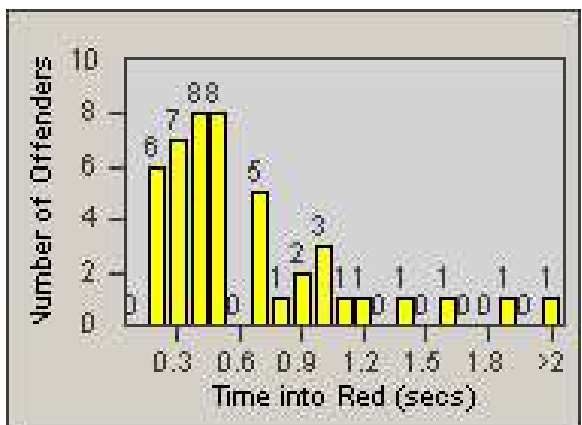

Redflex Redlight Offender Statistics

CONTRACT: Bakersfield
 DATE FROM: 1/Jul/2010

LOCATION: BA-CAST-01 California Ave
 DATE TO: 31/Jul/2010

LANE 1

LANE 2

LANE 3

Redflex Redlight Offender Statistics

CONTRACT: Bakersfield
DATE FROM: 1/Jul/2010

LOCATION: BA-CAST-01 California Ave
DATE TO: 31/Jul/2010

LANE 4

LANE TOTAL

Redflex Redlight Offender Statistics

CONTRACT: Bakersfield
 DATE FROM: 1/Jul/2010

LOCATION: BA-CAST-01 California Ave
 DATE TO: 31/Jul/2010