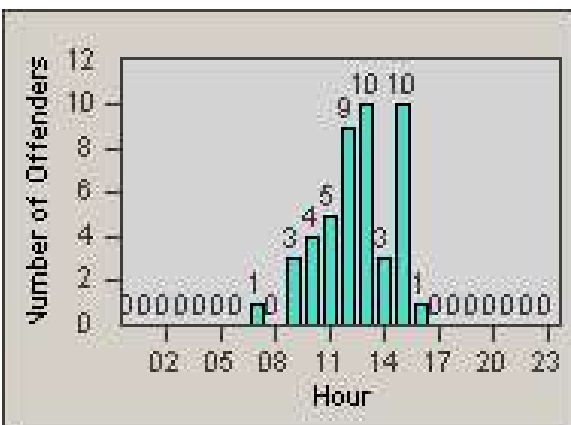

Redflex Redlight Offender Statistics

CONTRACT: Bakersfield
 DATE FROM: 1/Jul/2010

LOCATION: BA-CAST-01 California Ave
 DATE TO: 31/Jul/2010

LANE 1

LANE 2

LANE 3

Redflex Redlight Offender Statistics

CONTRACT: Bakersfield
DATE FROM: 1/Jul/2010

LOCATION: BA-CAST-01 California Ave
DATE TO: 31/Jul/2010

LANE 4

LANE TOTAL

Redflex Redlight Offender Statistics

CONTRACT: Bakersfield
 DATE FROM: 1/Jul/2010

LOCATION: BA-CAST-01 California Ave
 DATE TO: 31/Jul/2010