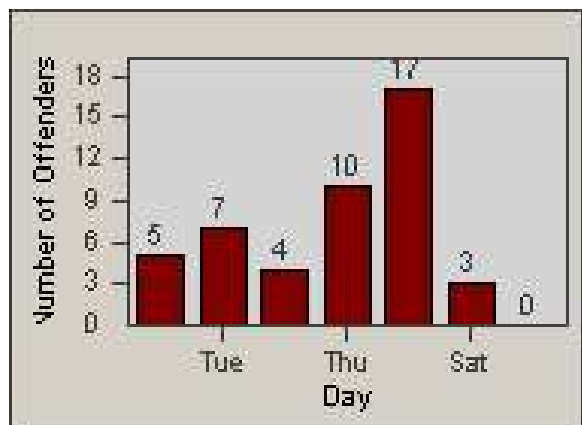

Redflex Redlight Offender Statistics

CONTRACT: Bakersfield
 DATE FROM: 1/Jul/2010

LOCATION: BA-CAST-01 California Ave
 DATE TO: 31/Jul/2010

LANE 1

LANE 2

LANE 3

Redflex Redlight Offender Statistics

CONTRACT: Bakersfield
DATE FROM: 1/Jul/2010

LOCATION: BA-CAST-01 California Ave
DATE TO: 31/Jul/2010

LANE 4

LANE TOTAL

Redflex Redlight Offender Statistics

CONTRACT: Bakersfield
 DATE FROM: 1/Jul/2010

LOCATION: BA-CAST-01 California Ave
 DATE TO: 31/Jul/2010