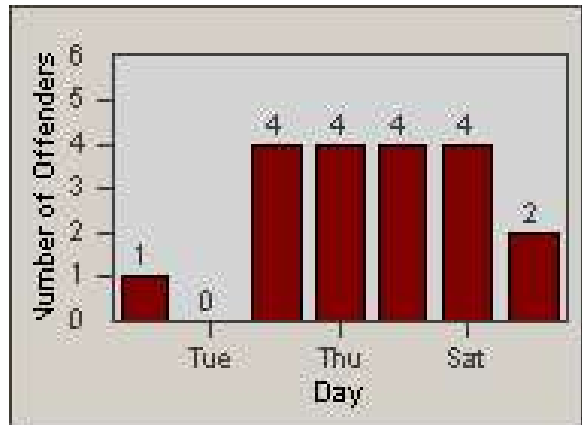

Redflex Redlight Offender Statistics

CONTRACT: Bakersfield
 DATE FROM: 1/Jul/2010

LOCATION: BA-CAST-01 California Ave
 DATE TO: 31/Jul/2010

LANE 1

LANE 2

LANE 3

Redflex Redlight Offender Statistics

CONTRACT: Bakersfield
DATE FROM: 1/Jul/2010

LOCATION: BA-CAST-01 California Ave
DATE TO: 31/Jul/2010

LANE 4

LANE TOTAL

Redflex Redlight Offender Statistics

CONTRACT: Bakersfield
 DATE FROM: 1/Jul/2010

LOCATION: BA-CAST-01 California Ave
 DATE TO: 31/Jul/2010