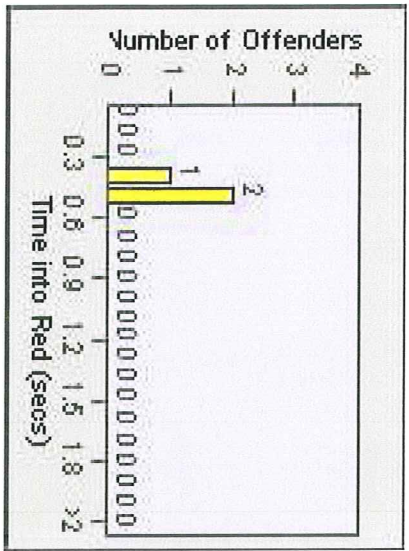

Redflex Redlight Offender Statistics

CONTRACT: Belmont **LOCATION:** BMT-RAEC-01 Ralston Avenue EB at El Camino Real
DATE FROM: 1/Jul/2010 **DATE TO:** 31/Jul/2010

LANE 1

LANE 2

LANE 3

Redflex Redlight Offender Statistics