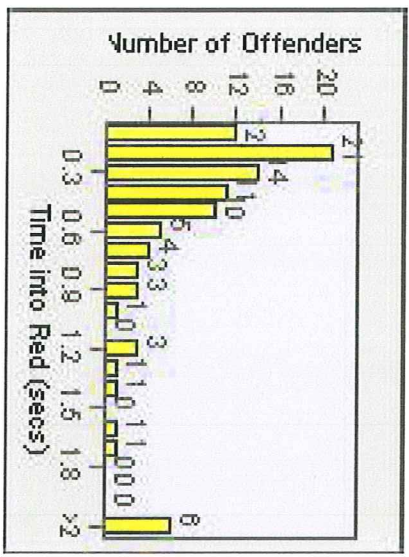

DATE FROM: 1/Jul/2010 **DATE TO:** 31/Jul/2010

Redflex Redlight Offender Statistics

CONTRACT: Belmont **LOCATION:** BMT-RAOC-01 Ralston Avenue WB at Old County RD
DATE FROM: 1/Jul/2010 **DATE TO:** 31/Jul/2010

LANE 1

LANE 2

LANE 3

Redflex Redlight Offender Statistics

CONTRACT: Belmont

LOCATION: BMT-RAOC-01 Ralston Avenue WB at Old County RD

DATE FROM: 1/Jul/2010

DATE TO: 31/Jul/2010