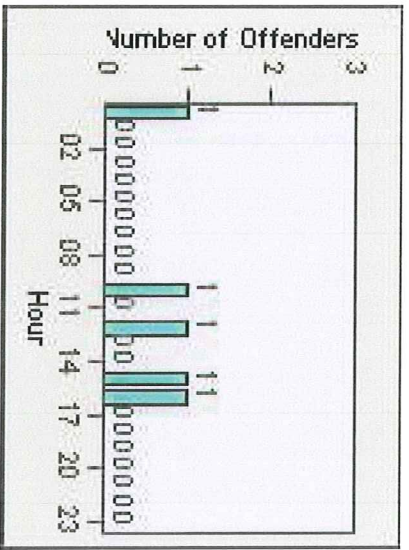

DATE FROM: 1/Jul/2010 **DATE TO:** 31/Jul/2010

Redflex Redlight Offender Statistics

CONTRACT: Belmont **LOCATION:** BMT-RAOC-01 Ralston Avenue WB at Old County RD
DATE FROM: 1/Jul/2010 **DATE TO:** 31/Jul/2010

LANE 1

LANE 2

LANE 3

Redflex Redlight Offender Statistics

CONTRACT: Belmont

LOCATION: BMT-RAOC-01 Ralston Avenue WB at Old County RD

DATE FROM: 1/Jul/2010

DATE TO: 31/Jul/2010