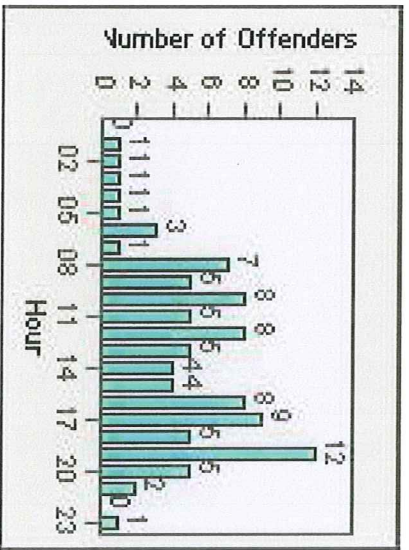

DATE FROM: 1/Jul/2010 **DATE TO:** 31/Jul/2010

Redflex Redlight Offender Statistics

CONTRACT: Belmont **LOCATION:** BMT-RAOC-01 Ralston Avenue WB at Old County RD
DATE FROM: 1/Jul/2010 **DATE TO:** 31/Jul/2010

LANE 1

LANE 2

LANE 3

Redflex Redlight Offender Statistics

CONTRACT: Belmont

LOCATION: BMT-RAOC-01 Ralston Avenue WB at Old County RD

DATE FROM: 1/Jul/2010

DATE TO: 31/Jul/2010