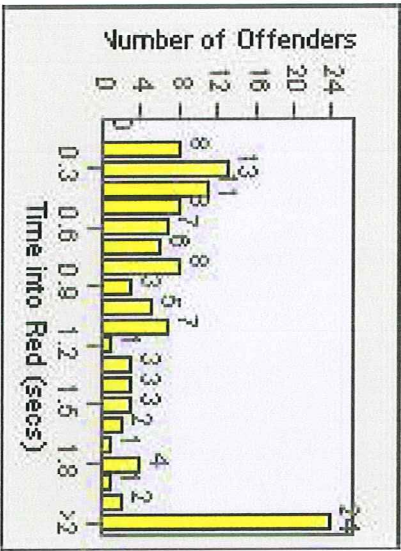

Redflex Redlight Offender Statistics

CONTRACT: Belmont   **LOCATION:** BMT-RAEC-01 Ralston Avenue EB at El Camino Real
DATE FROM: 1/Jul/2010   **DATE TO:** 31/Jul/2010

LANE 4

LANE TOTAL