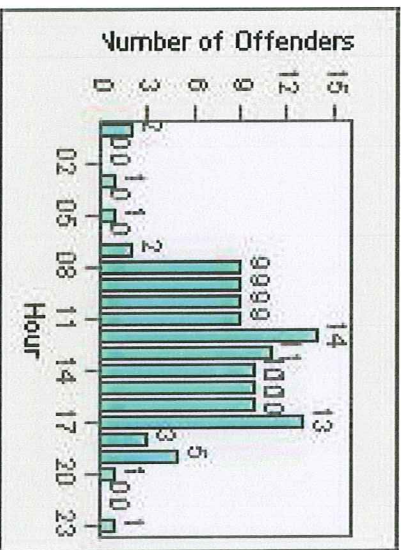

Redflex Redlight Offender Statistics

CONTRACT: Belmont **LOCATION:** BMT-RAEC-01 Ralston Avenue EB at El Camino Real
DATE FROM: 1/Jul/2010 **DATE TO:** 31/Jul/2010

LANE 1

LANE 2

LANE 3

Redflex Redlight Offender Statistics

CONTRACT: Belmont **LOCATION:** BMT-RAEC-01 Ralston Avenue EB at El Camino Real
DATE FROM: 1/Jul/2010 **DATE TO:** 31/Jul/2010

LANE 4

LANE TOTAL

Redflex Redlight Offender Statistics

CONTRACT: Belmont **LOCATION:** BMT-RAEC-01 Ralston Avenue EB at El Camino Real