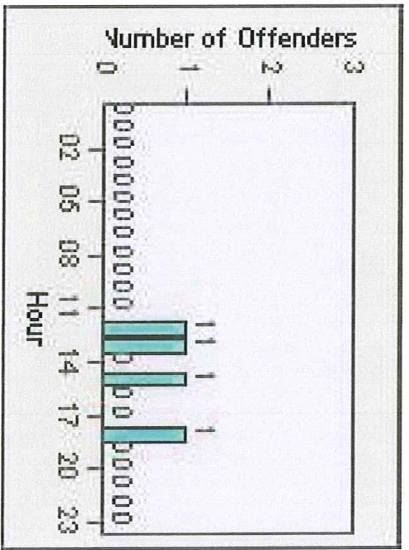

Redflex Redlight Offender Statistics

CONTRACT: Belmont **LOCATION:** BMT-RAEC-01 Ralston Avenue EB at El Camino Real
DATE FROM: 1/Jul/2010 **DATE TO:** 31/Jul/2010

LANE 1

LANE 2

LANE 3

Redflex Redlight Offender Statistics