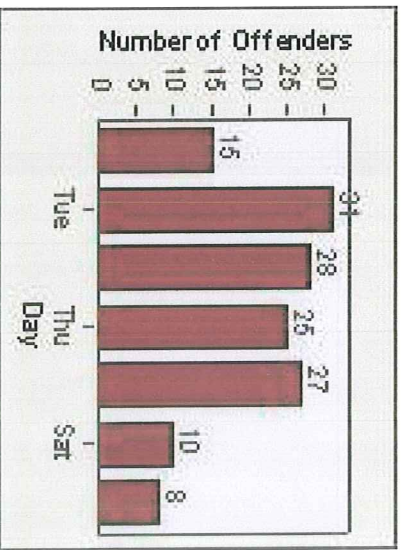

Redflex Redlight Offender Statistics

CONTRACT: Belmont **LOCATION:** BMT-RAEC-01 Ralston Avenue EB at El Camino Real
DATE FROM: 1/Jul/2010 **DATE TO:** 31/Jul/2010

LANE 1

LANE 2

LANE 3

Redflex Redlight Offender Statistics

CONTRACT: Belmont **LOCATION:** BMT-RAEC-01 Ralston Avenue EB at El Camino Real
DATE FROM: 1/Jul/2010 **DATE TO:** 31/Jul/2010

LANE 4

LANE TOTAL

Redflex Redlight Offender Statistics

CONTRACT: Belmont **LOCATION:** BMT-RAEC-01 Ralston Avenue EB at El Camino Real

DATE FROM: 1/Jul/2010 **DATE TO:** 31/Jul/2010

Redflex Redlight Offender Statistics

CONTRACT: Belmont **LOCATION:** BMT-RAOC-01 Ralston Avenue WB at Old County RD
DATE FROM: 1/Jul/2010 **DATE TO:** 31/Jul/2010