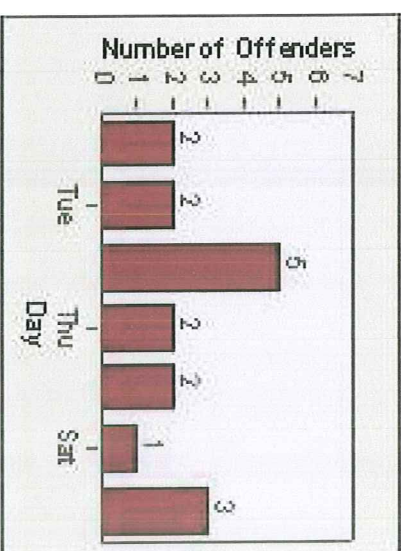

Redflex Redlight Offender Statistics

CONTRACT: Belmont **LOCATION:** BMT-RAEC-01 Ralston Avenue EB at El Camino Real
DATE FROM: 1/Jul/2010 **DATE TO:** 31/Jul/2010

LANE 1

LANE 2

LANE 3

Redflex Redlight Offender Statistics

CONTRACT: Belmont **LOCATION:** BMT-RAEC-01 Ralston Avenue EB at El Camino Real
DATE FROM: 1/Jul/2010 **DATE TO:** 31/Jul/2010

LANE 4

LANE TOTAL

Redflex Redlight Offender Statistics

CONTRACT: Belmont **LOCATION:** BMT-RAEC-01 Ralston Avenue EB at El Camino Real

DATE FROM: 1/Jul/2010 **DATE TO:** 31/Jul/2010

Redflex Redlight Offender Statistics

CONTRACT: Belmont **LOCATION:** BMT-RAOC-01 Ralston Avenue WB at Old County RD
DATE FROM: 1/Jul/2010 **DATE TO:** 31/Jul/2010

LANE 4

LANE TOTAL

Redflex Redlight Offender Statistics

CONTRACT: Belmont **LOCATION:** BMT-RAOC-01 Ralston Avenue WB at Old County RD
DATE FROM: 1/Jul/2010 **DATE TO:** 31/Jul/2010