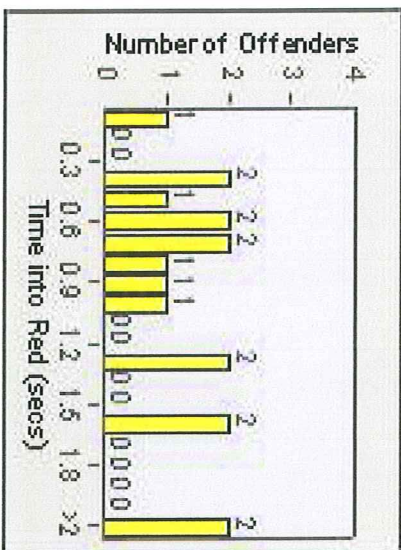

Redflex Redlight Offender Statistics

CONTRACT: Belmont **LOCATION:** BMT-RAEC-01 Ralston Avenue EB at El Camino Real
DATE FROM: 1/Jul/2010 **DATE TO:** 31/Jul/2010

LANE 1

LANE 2

LANE 3

Redflex Redlight Offender Statistics

CONTRACT: Belmont **LOCATION:** BMT-RAEC-01 Ralston Avenue EB at El Camino Real
DATE FROM: 1/Jul/2010 **DATE TO:** 31/Jul/2010

LANE 4

LANE TOTAL

Redflex Redlight Offender Statistics

CONTRACT: Belmont **LOCATION:** BMT-RAEC-01 Ralston Avenue EB at El Camino Real