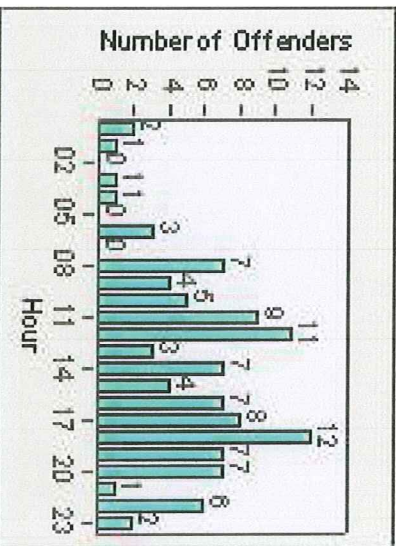

DATE FROM: 1/Jul/2010 **DATE TO:** 31/Jul/2010

Redflex Redlight Offender Statistics

CONTRACT: Belmont **LOCATION:** BMT-RAOC-01 Ralston Avenue WB at Old County RD
DATE FROM: 1/Jul/2010 **DATE TO:** 31/Jul/2010

LANE 1

LANE 2

LANE 3

Redflex Redlight Offender Statistics

CONTRACT: Belmont

LOCATION: BMT-RAOC-01 Ralston Avenue WB at Old County RD

DATE FROM: 1/Jul/2010

DATE TO: 31/Jul/2010

LANE 4

LANE TOTAL

Redflex Redlight Offender Statistics

CONTRACT: Belmont **LOCATION:** BMT-RAOC-01 Ralston Avenue WB at Old County RD
DATE FROM: 1/Jul/2010 **DATE TO:** 31/Jul/2010