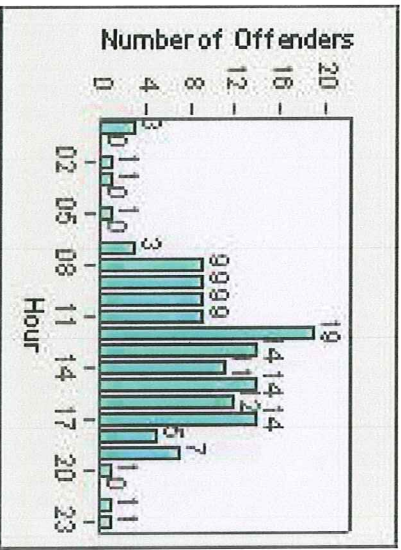

Redflex Redlight Offender Statistics

CONTRACT: Belmont **LOCATION:** BMT-RAEC-01 Ralston Avenue EB at El Camino Real
DATE FROM: 1/Jul/2010 **DATE TO:** 31/Jul/2010

LANE 1

LANE 2

LANE 3

Redflex Redlight Offender Statistics

CONTRACT: Belmont **LOCATION:** BMT-RAEC-01 Ralston Avenue EB at El Camino Real
DATE FROM: 1/Jul/2010 **DATE TO:** 31/Jul/2010

LANE 4

LANE TOTAL

Redflex Redlight Offender Statistics

CONTRACT: Belmont **LOCATION:** BMT-RAEC-01 Ralston Avenue EB at El Camino Real

DATE FROM: 1/Jul/2010 **DATE TO:** 31/Jul/2010

Redflex Redlight Offender Statistics

CONTRACT: Belmont **LOCATION:** BMT-RAOC-01 Ralston Avenue WB at Old County RD
DATE FROM: 1/Jul/2010 **DATE TO:** 31/Jul/2010