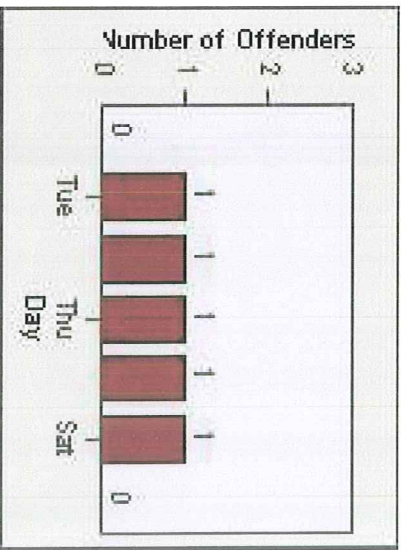

CONTRACT: Belmont **LOCATION:** BMT-RAEC-01 Ralston Avenue EB at El Camino Real
DATE FROM: 1/Jul/2010 **DATE TO:** 31/Jul/2010

LANE 4

LANE TOTAL

Redflex Redlight Offender Statistics

CONTRACT: Belmont **LOCATION:** BMT-RAEC-01 Ralston Avenue EB at El Camino Real

DATE FROM: 1/Jul/2010 **DATE TO:** 31/Jul/2010

Redflex Redlight Offender Statistics

CONTRACT: Belmont **LOCATION:** BMT-RAOC-01 Ralston Avenue WB at Old County RD
DATE FROM: 1/Jul/2010 **DATE TO:** 31/Jul/2010

LANE 1

LANE 2

LANE 3

Redflex Redlight Offender Statistics

CONTRACT: Belmont

LOCATION: BMT-RAOC-01 Ralston Avenue WB at Old County RD

DATE FROM: 1/Jul/2010

DATE TO: 31/Jul/2010