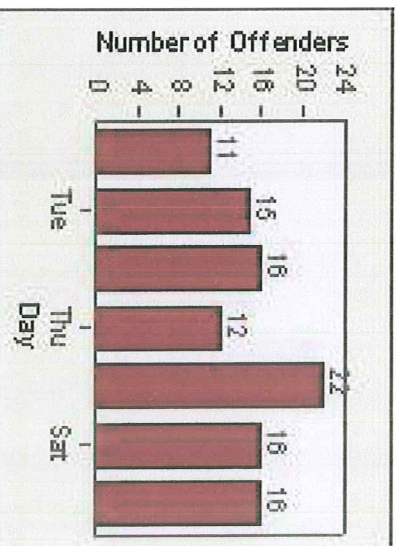

DATE FROM: 1/Jul/2010 **DATE TO:** 31/Jul/2010

Redflex Redlight Offender Statistics

CONTRACT: Belmont **LOCATION:** BMT-RAOC-01 Ralston Avenue WB at Old County RD
DATE FROM: 1/Jul/2010 **DATE TO:** 31/Jul/2010

LANE 1

LANE 2

LANE 3

Redflex Redlight Offender Statistics

CONTRACT: Belmont

LOCATION: BMT-RAOC-01 Ralston Avenue WB at Old County RD

DATE FROM: 1/Jul/2010

DATE TO: 31/Jul/2010

LANE 4

LANE TOTAL

Redflex Redlight Offender Statistics

CONTRACT: Belmont **LOCATION:** BMT-RAOC-01 Ralston Avenue WB at Old County RD
DATE FROM: 1/Jul/2010 **DATE TO:** 31/Jul/2010