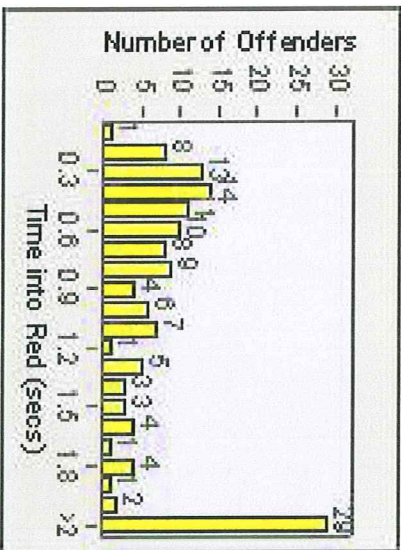

Redflex Redlight Offender Statistics

CONTRACT: Belmont **LOCATION:** BMT-RAEC-01 Ralston Avenue EB at El Camino Real
DATE FROM: 1/Jul/2010 **DATE TO:** 31/Jul/2010

LANE 1

LANE 2

LANE 3

Redflex Redlight Offender Statistics

CONTRACT: Belmont **LOCATION:** BMT-RAEC-01 Ralston Avenue EB at El Camino Real
DATE FROM: 1/Jul/2010 **DATE TO:** 31/Jul/2010

LANE 4

LANE TOTAL

Redflex Redlight Offender Statistics

CONTRACT: Belmont **LOCATION:** BMT-RAEC-01 Ralston Avenue EB at El Camino Real

DATE FROM: 1/Jul/2010 **DATE TO:** 31/Jul/2010

Redflex Redlight Offender Statistics

CONTRACT: Belmont **LOCATION:** BMT-RAOC-01 Ralston Avenue WB at Old County RD
DATE FROM: 1/Jul/2010 **DATE TO:** 31/Jul/2010