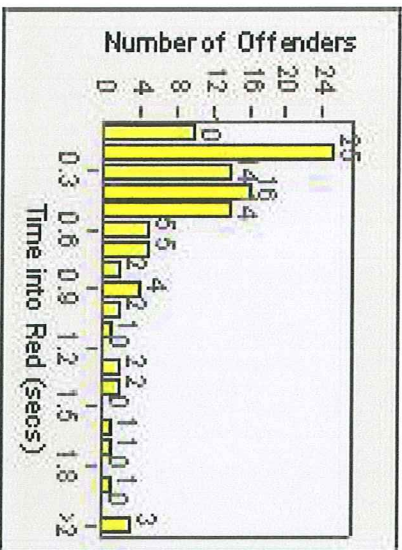

DATE FROM: 1/Jul/2010 **DATE TO:** 31/Jul/2010

Redflex Redlight Offender Statistics

CONTRACT: Belmont **LOCATION:** BMT-RAOC-01 Ralston Avenue WB at Old County RD
DATE FROM: 1/Jul/2010 **DATE TO:** 31/Jul/2010

LANE 1

LANE 2

LANE 3

Redflex Redlight Offender Statistics

CONTRACT: Belmont

LOCATION: BMT-RAOC-01 Ralston Avenue WB at Old County RD

DATE FROM: 1/Jul/2010

DATE TO: 31/Jul/2010

LANE 4

LANE TOTAL

Redflex Redlight Offender Statistics

CONTRACT: Belmont **LOCATION:** BMT-RAOC-01 Ralston Avenue WB at Old County RD
DATE FROM: 1/Jul/2010 **DATE TO:** 31/Jul/2010