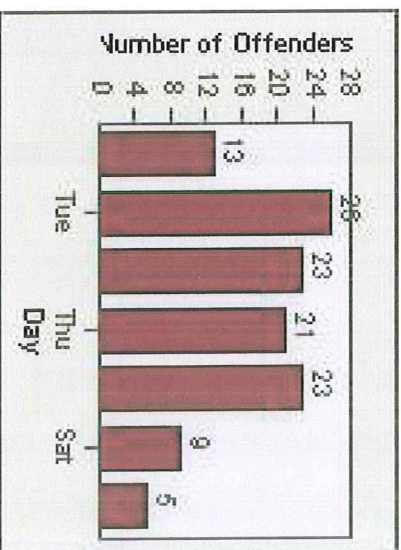

Redflex Redlight Offender Statistics

CONTRACT: Belmont **LOCATION:** BMT-RAEC-01 Ralston Avenue EB at El Camino Real
DATE FROM: 1/Jul/2010 **DATE TO:** 31/Jul/2010

LANE 1

LANE 2

LANE 3

Redflex Redlight Offender Statistics

CONTRACT: Belmont **LOCATION:** BMT-RAEC-01 Ralston Avenue EB at El Camino Real
DATE FROM: 1/Jul/2010 **DATE TO:** 31/Jul/2010

LANE 4

LANE TOTAL

Redflex Redlight Offender Statistics

CONTRACT: Belmont **LOCATION:** BMT-RAEC-01 Ralston Avenue EB at El Camino Real