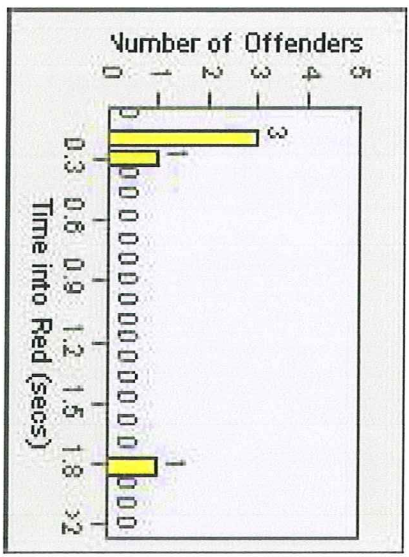

DATE FROM: 1/Jul/2010 **DATE TO:** 31/Jul/2010

Redflex Redlight Offender Statistics

CONTRACT: Belmont **LOCATION:** BMT-RAOC-01 Ralston Avenue WB at Old County RD
DATE FROM: 1/Jul/2010 **DATE TO:** 31/Jul/2010

LANE 1

LANE 2

LANE 3

Redflex Redlight Offender Statistics

CONTRACT: Belmont

LOCATION: BMT-RAOC-01 Ralston Avenue WB at Old County RD

DATE FROM: 1/Jul/2010

DATE TO: 31/Jul/2010