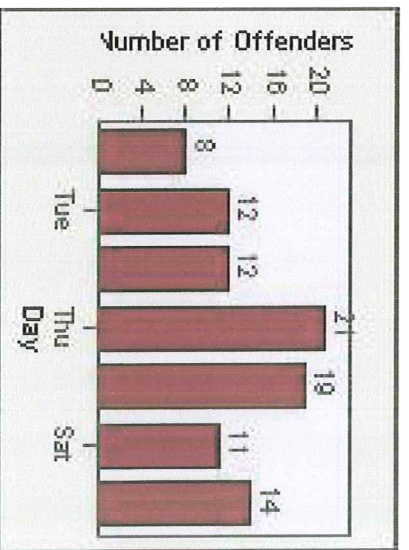

CONTRACT: Belmont **LOCATION:** BMT-RAEC-01 Ralston Avenue EB at El Camino Real
DATE FROM: 1/Jul/2010 **DATE TO:** 31/Jul/2010

LANE 4

LANE TOTAL

Redflex Redlight Offender Statistics

CONTRACT: Belmont **LOCATION:** BMT-RAEC-01 Ralston Avenue EB at El Camino Real

DATE FROM: 1/Jul/2010 **DATE TO:** 31/Jul/2010

Redflex Redlight Offender Statistics

CONTRACT: Belmont **LOCATION:** BMT-RAOC-01 Ralston Avenue WB at Old County RD
DATE FROM: 1/Jul/2010 **DATE TO:** 31/Jul/2010

LANE 1

LANE 2

LANE 3

Redflex Redlight Offender Statistics

CONTRACT: Belmont

LOCATION: BMT-RAOC-01 Ralston Avenue WB at Old County RD

DATE FROM: 1/Jul/2010

DATE TO: 31/Jul/2010