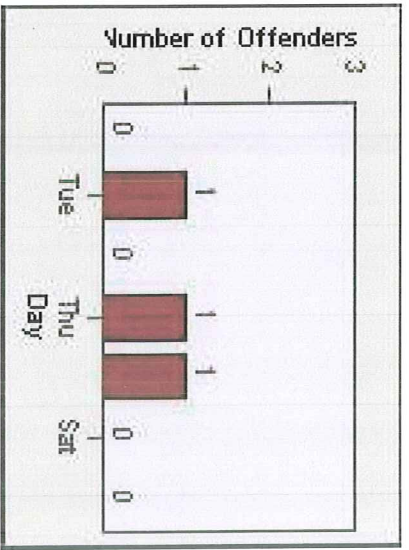

Redflex Redlight Offender Statistics

CONTRACT: Belmont **LOCATION:** BMT-RAEC-01 Ralston Avenue EB at El Camino Real
DATE FROM: 1/Jul/2010 **DATE TO:** 31/Jul/2010

LANE 1

LANE 2

LANE 3

Redflex Redlight Offender Statistics

CONTRACT: Belmont **LOCATION:** BMT-RAEC-01 Ralston Avenue EB at El Camino Real
DATE FROM: 1/Jul/2010 **DATE TO:** 31/Jul/2010

LANE 4

LANE TOTAL

Redflex Redlight Offender Statistics

CONTRACT: Belmont **LOCATION:** BMT-RAEC-01 Ralston Avenue EB at El Camino Real