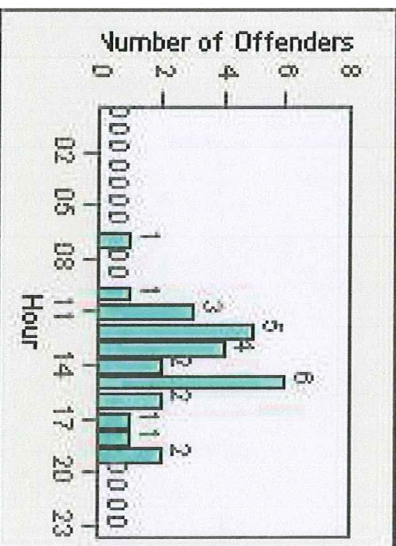

LANE 1

LANE 2

LANE 3

Redflex Redlight Offender Statistics

CONTRACT: Belmont

LOCATION: BMT-RAOC-01 Ralston Avenue WB at Old County RD

DATE FROM: 1/Jul/2010

DATE TO: 31/Jul/2010

LANE 4

LANE TOTAL

Redflex Redlight Offender Statistics

CONTRACT: Belmont **LOCATION:** BMT-RAOC-01 Ralston Avenue WB at Old County RD
DATE FROM: 1/Jul/2010 **DATE TO:** 31/Jul/2010