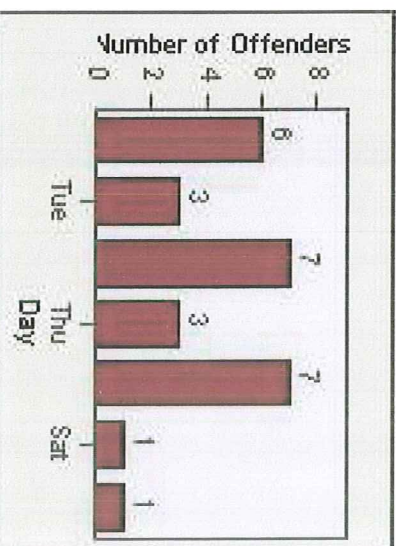

DATE FROM: 1/Jul/2010 **DATE TO:** 31/Jul/2010

Redflex Redlight Offender Statistics

CONTRACT: Belmont **LOCATION:** BMT-RAOC-01 Ralston Avenue WB at Old County RD
DATE FROM: 1/Jul/2010 **DATE TO:** 31/Jul/2010

LANE 1

LANE 2

LANE 3

Redflex Redlight Offender Statistics

CONTRACT: Belmont

LOCATION: BMT-RAOC-01 Ralston Avenue WB at Old County RD

DATE FROM: 1/Jul/2010

DATE TO: 31/Jul/2010

LANE 4

LANE TOTAL

Redflex Redlight Offender Statistics

CONTRACT: Belmont **LOCATION:** BMT-RAOC-01 Ralston Avenue WB at Old County RD
DATE FROM: 1/Jul/2010 **DATE TO:** 31/Jul/2010