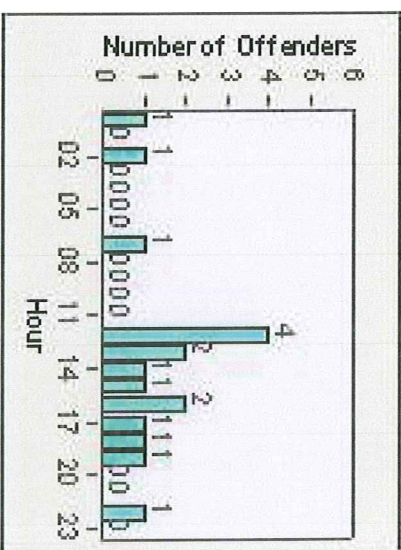

Redflex Redlight Offender Statistics

CONTRACT: Belmont **LOCATION:** BMT-RAEC-01 Ralston Avenue EB at El Camino Real
DATE FROM: 1/Jul/2010 **DATE TO:** 31/Jul/2010

LANE 1

LANE 2

LANE 3

Redflex Redlight Offender Statistics

CONTRACT: Belmont **LOCATION:** BMT-RAEC-01 Ralston Avenue EB at El Camino Real
DATE FROM: 1/Jul/2010 **DATE TO:** 31/Jul/2010

LANE 4

LANE TOTAL

Redflex Redlight Offender Statistics

CONTRACT: Belmont **LOCATION:** BMT-RAEC-01 Ralston Avenue EB at El Camino Real