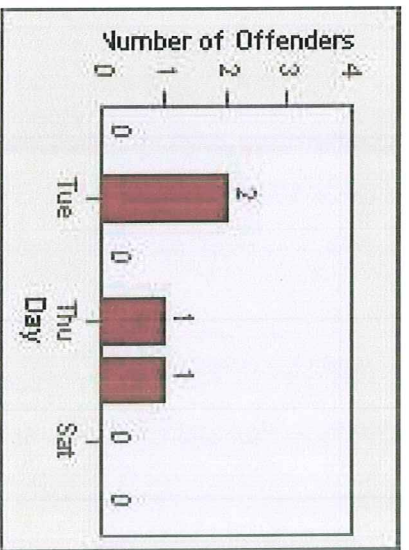

Redflex Redlight Offender Statistics

CONTRACT: Belmont **LOCATION:** BMT-RAEC-01 Ralston Avenue EB at El Camino Real
DATE FROM: 1/Jul/2010 **DATE TO:** 31/Jul/2010

LANE 1

LANE 2

LANE 3

Redflex Redlight Offender Statistics

CONTRACT: Belmont **LOCATION:** BMT-RAEC-01 Ralston Avenue EB at El Camino Real
DATE FROM: 1/Jul/2010 **DATE TO:** 31/Jul/2010

LANE 4

LANE TOTAL

Redflex Redlight Offender Statistics

CONTRACT: Belmont **LOCATION:** BMT-RAEC-01 Ralston Avenue EB at El Camino Real