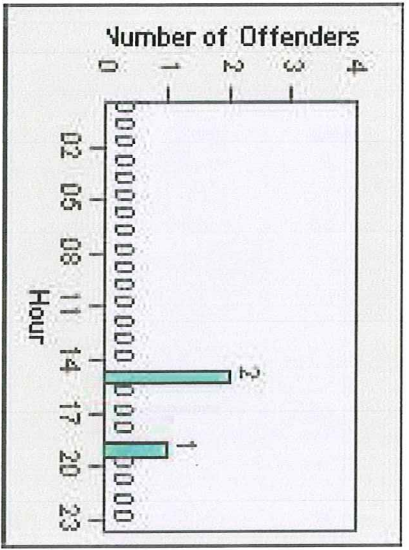

Redflex Redlight Offender Statistics

CONTRACT: Belmont **LOCATION:** BMT-RAEC-01 Ralston Avenue EB at El Camino Real
DATE FROM: 1/Jul/2010 **DATE TO:** 31/Jul/2010

LANE 1

LANE 2

LANE 3

Redflex Redlight Offender Statistics