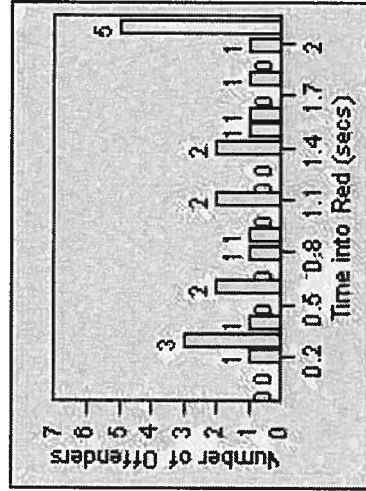

LANE 1

LANE 2

LANE 3

Redflex Redlight Offender Statistics

CONTRACT: Beverly Hills **LOCATION:** BEH-OLRO-01 Roxbury Drive and Olympic Blvd
DATE FROM: 01-Jul-2013 **DATE TO:** 31-Jul-2013

LANE 4

LANE TOTAL

Redflex Redlight Offender Statistics