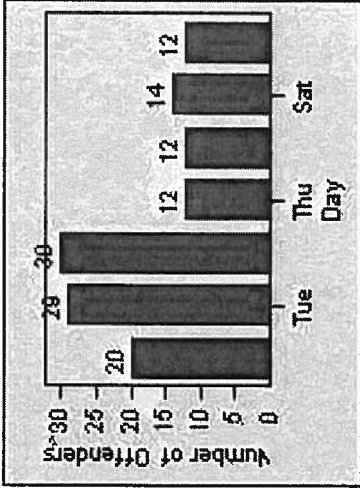

Redflex Redlight Offender Statistics

CONTRACT: Beverly Hills   **LOCATION:** BEH-SUHI-01 Sunset Blvd and Hillcrest Road
DATE FROM: 01-Jul-2013   **DATE TO:** 31-Jul-2013

LANE 1

LANE 2

LANE 3