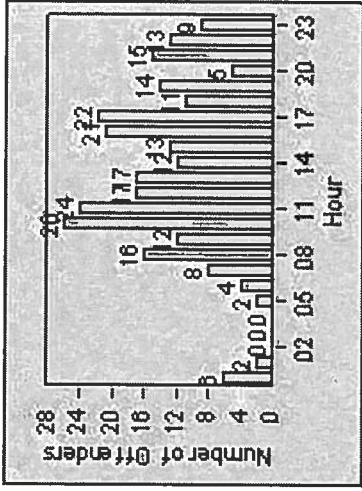

CONTRACT: Beverly Hills **LOCATION:** BEH-SUHI-03 Sunset Blvd and Hillcrest Road
DATE FROM: 01-Jul-2013 **DATE TO:** 31-Jul-2013

Redflex Redlight Offender Statistics

CONTRACT: Beverly Hills **LOCATION:** BEH-WWH-01 Wilshire Blvd and Whittier Dr
DATE FROM: 01-Jul-2013 **DATE TO:** 31-Jul-2013

LANE 1

LANE 2

LANE 3

Redflex Redlight Offender Statistics

CONTRACT: Beverly Hills **LOCATION:** BEH-WIWH-01 Wilshire Blvd and Whittier Dr
DATE FROM: 01-Jul-2013 **DATE TO:** 31-Jul-2013

LANE 4

LANE TOTAL

Redflex Redlight Offender Statistics

CONTRACT: Beverly Hills **LOCATION:** BEH-WIWH-01 Wilshire Blvd and Whittier Dr
DATE FROM: 01-Jul-2013 **DATE TO:** 31-Jul-2013

Redflex Redlight Offender Statistics

CONTRACT: Beverly Hills **LOCATION:** BEH-WIWH-03 Wilshire Blvd and Whittier Dr
DATE FROM: 01-Jul-2013 **DATE TO:** 31-Jul-2013

LANE 1

LANE 2

LANE 3

Redflex Redlight Offender Statistics

CONTRACT: Beverly Hills **LOCATION:** BEH-WIWH-03 Wilshire Blvd and Whittier Dr
DATE FROM: 01-Jul-2013 **DATE TO:** 31-Jul-2013

LANE 4

LANE TOTAL

Redflex Redlight Offender Statistics