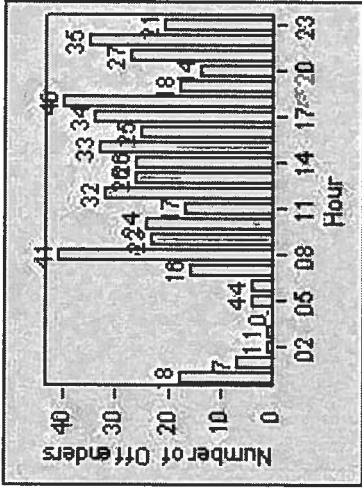

CONTRACT: Beverly Hills **LOCATION:** BEH-SUHI-03 Sunset Blvd and Hillcrest Road
DATE FROM: 01-Jul-2013 **DATE TO:** 31-Jul-2013

Redflex Redlight Offender Statistics

CONTRACT: Beverly Hills **LOCATION:** BEH-WWH-01 Wilshire Blvd and Whittier Dr
DATE FROM: 01-Jul-2013 **DATE TO:** 31-Jul-2013

LANE 1

LANE 2

LANE 3

Redflex Redlight Offender Statistics

CONTRACT: Beverly Hills **LOCATION:** BEH-WIWH-01 Wilshire Blvd and Whittier Dr
DATE FROM: 01-Jul-2013 **DATE TO:** 31-Jul-2013

LANE 4

LANE TOTAL

Redflex Redlight Offender Statistics

CONTRACT: Beverly Hills **LOCATION:** BEH-WIWH-01 Wilshire Blvd and Whittier Dr
DATE FROM: 01-Jul-2013 **DATE TO:** 31-Jul-2013

Redflex Redlight Offender Statistics

CONTRACT: Beverly Hills **LOCATION:** BEH-WIWH-03 Wilshire Blvd and Whittier Dr
DATE FROM: 01-Jul-2013 **DATE TO:** 31-Jul-2013