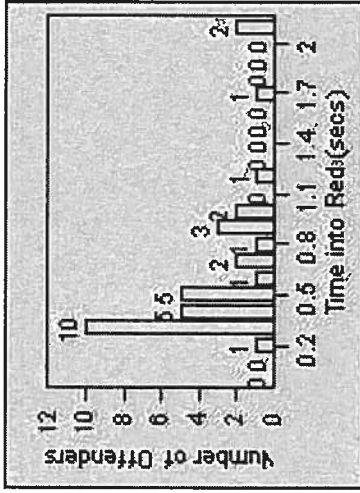

Redflex Redlight Offender Statistics

CONTRACT: Beverly Hills   **LOCATION:** BEH-OLDO-03 Olympic Blvd and Doheny Dr
DATE FROM: 01-Jul-2013   **DATE TO:** 31-Jul-2013

LANE 1

LANE 2