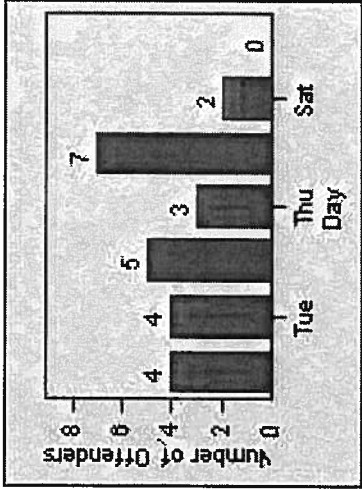

Redflex Redlight Offender Statistics

CONTRACT: Beverly Hills   **LOCATION:** BEH-OLSP-01 Spalding and Olympic Blvd
DATE FROM: 01-Jul-2013   **DATE TO:** 31-Jul-2013

LANE 1

LANE 2

LANE 3