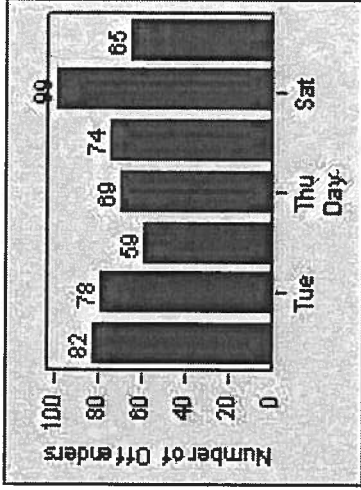

LANE 1

LANE 2

LANE 3

Redflex Redlight Offender Statistics

CONTRACT: Beverly Hills **LOCATION:** BEH-SUHI-03 Sunset Blvd and Hillcrest Road
DATE FROM: 01-Jul-2013 **DATE TO:** 31-Jul-2013

LANE 4

LANE TOTAL

Redflex Redlight Offender Statistics