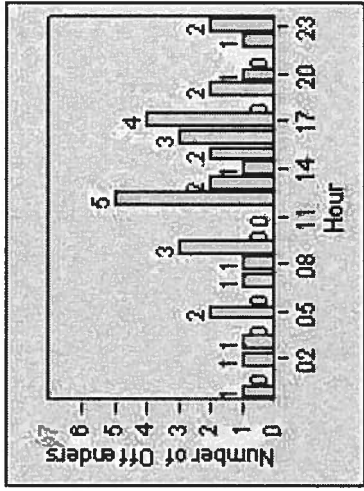

LANE 1

LANE 2

LANE 3

Redflex Redlight Offender Statistics

CONTRACT: Beverly Hills LOCATION: BEH-OLDO-01 Olympic Blvd and Doheny Dr

DATE FROM: 01-Jul-2013 DATE TO: 31-Jul-2013

LANE 4

LANE TOTAL