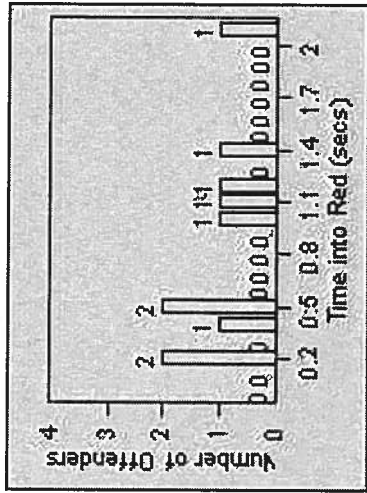

Redflex Redlight Offender Statistics

CONTRACT: Beverly Hills   **LOCATION:** BEH-OLRO-01 Roxbury Drive and Olympic Blvd
DATE FROM: 01-Jul-2013   **DATE TO:** 31-Jul-2013

LANE 1

LANE 2