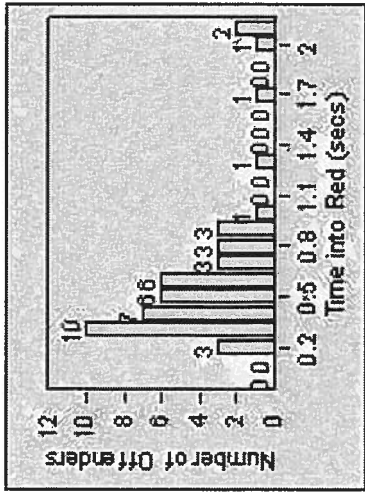

Redflex Redlight Offender Statistics

CONTRACT: Beverly Hills   **LOCATION:** BEH-BEWI-01 Beverly Dr and Wilshire Blvd
DATE FROM: 01-Jul-2013   **DATE TO:** 31-Jul-2013