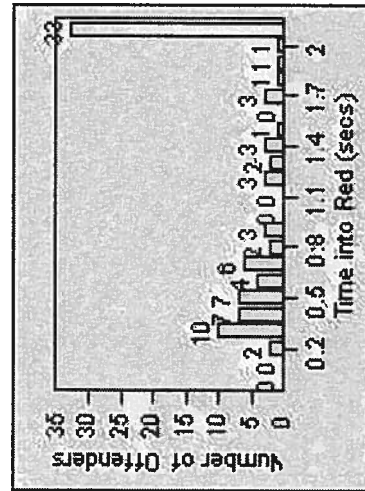

LANE 1

LANE 2

LANE 3

Redflex Redlight Offender Statistics

CONTRACT: Beverly Hills **LOCATION:** BEH-OLDO-03 Olympic Blvd and Doheny Dr
DATE FROM: 01-Jul-2013 **DATE TO:** 31-Jul-2013

LANE 4

LANE TOTAL

Redflex Redlight Offender Statistics