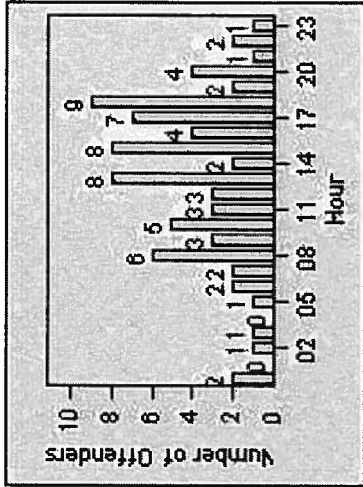

Redflex Redlight Offender Statistics

CONTRACT: Beverly Hills   **LOCATION:** BEH-SUHI-03 Sunset Blvd and Hillcrest Road
DATE FROM: 01-Jul-2013   **DATE TO:** 31-Jul-2013

LANE 1

LANE 2

LANE 3