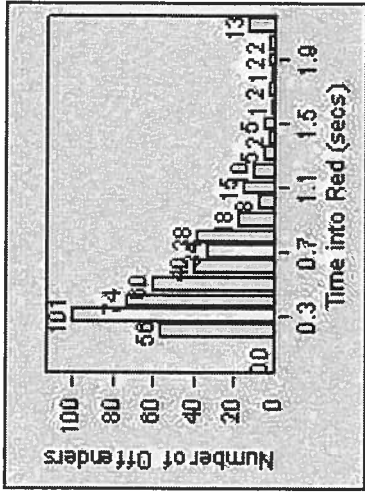

CONTRACT: Beverly Hills **LOCATION:** BEH-SUHI-03 Sunset Blvd and Hillcrest Road
DATE FROM: 01-Jul-2013 **DATE TO:** 31-Jul-2013

Redflex Redlight Offender Statistics

CONTRACT: Beverly Hills **LOCATION:** BEH-WWH-01 Wilshire Blvd and Whittier Dr
DATE FROM: 01-Jul-2013 **DATE TO:** 31-Jul-2013

LANE 1

LANE 2

LANE 3

Redflex Redlight Offender Statistics

CONTRACT: Beverly Hills **LOCATION:** BEH-WIWH-01 Wilshire Blvd and Whittier Dr
DATE FROM: 01-Jul-2013 **DATE TO:** 31-Jul-2013

LANE 4

LANE TOTAL

Redflex Redlight Offender Statistics

CONTRACT: Beverly Hills **LOCATION:** BEH-WIWH-01 Wilshire Blvd and Whittier Dr
DATE FROM: 01-Jul-2013 **DATE TO:** 31-Jul-2013

Redflex Redlight Offender Statistics

CONTRACT: Beverly Hills **LOCATION:** BEH-WIWH-03 Wilshire Blvd and Whittier Dr
DATE FROM: 01-Jul-2013 **DATE TO:** 31-Jul-2013

LANE 1

LANE 2

LANE 3

Redflex Redlight Offender Statistics

CONTRACT: Beverly Hills **LOCATION:** BEH-WIWH-03 Wilshire Blvd and Whittier Dr
DATE FROM: 01-Jul-2013 **DATE TO:** 31-Jul-2013

LANE 4

LANE TOTAL

Redflex Redlight Offender Statistics