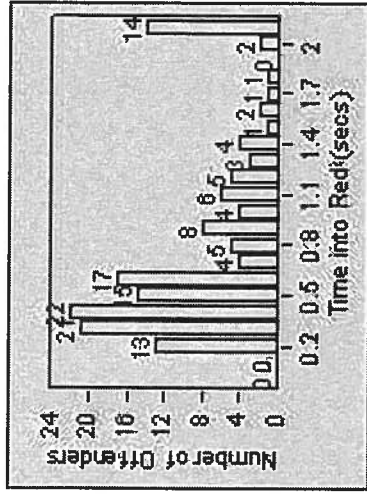

Redflex Redlight Offender Statistics

CONTRACT: Beverly Hills   **LOCATION:** BEH-OLRO-01 Roxbury Drive and Olympic Blvd
DATE FROM: 01-Jul-2013   **DATE TO:** 31-Jul-2013