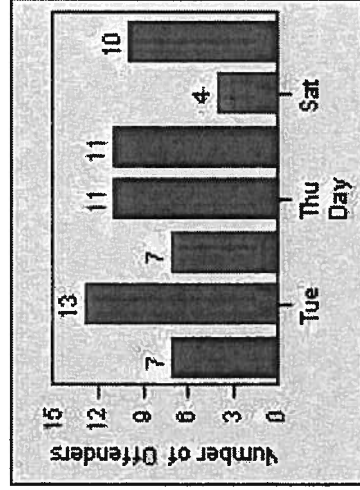

Redflex Redlight Offender Statistics

CONTRACT: Beverly Hills   **LOCATION:** BEH-OLDO-03 Olympic Blvd and Doheny Dr
DATE FROM: 01-Jul-2013   **DATE TO:** 31-Jul-2013

LANE 1

LANE 2

LANE 3