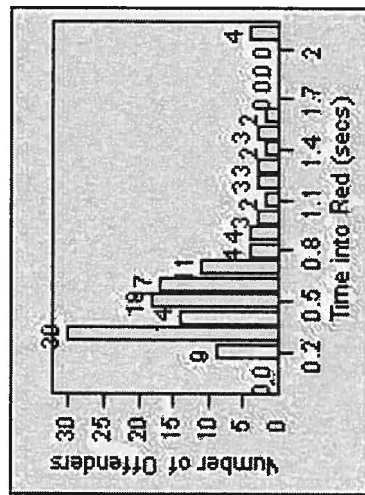

Redflex Redlight Offender Statistics

CONTRACT: Beverly Hills   **LOCATION:** BEH-SUHI-01 Sunset Blvd and Hillcrest Road
DATE FROM: 01-Jul-2013   **DATE TO:** 31-Jul-2013

LANE 1

LANE 2

LANE 3