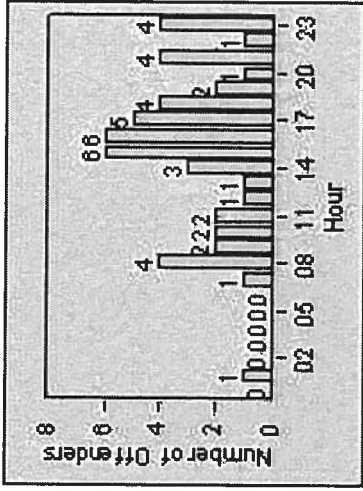

LANE 1

LANE 2

LANE 3

Redflex Redlight Offender Statistics

CONTRACT: Beverly Hills **LOCATION:** BEH-OLSP-01 Spalding and Olympic Blvd
DATE FROM: 01-Jul-2013 **DATE TO:** 31-Jul-2013

LANE 4

LANE TOTAL

Redflex Redlight Offender Statistics