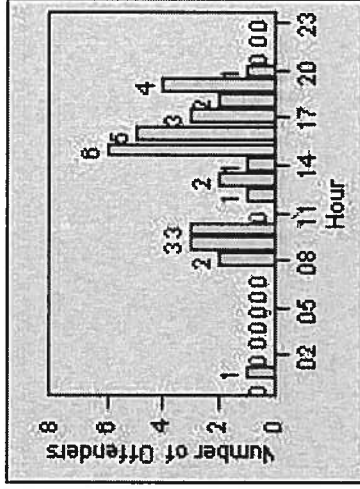

Redflex Redlight Offender Statistics

CONTRACT: Beverly Hills   **LOCATION:** BEH-OLDO-03 Olympic Blvd and Doheny Dr
DATE FROM: 01-Jul-2013   **DATE TO:** 31-Jul-2013

LANE 1

LANE 2