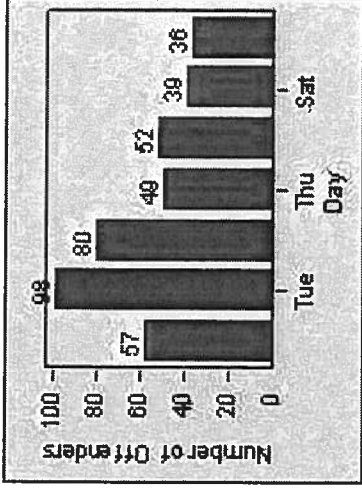

Redflex Redlight Offender Statistics

CONTRACT: Beverly Hills   **LOCATION:** BEH-SUHI-01 Sunset Blvd and Hillcrest Road
DATE FROM: 01-Jul-2013   **DATE TO:** 31-Jul-2013