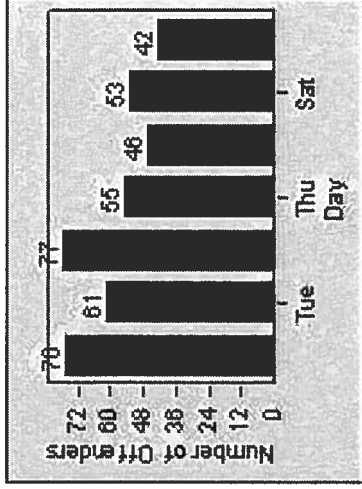

Redflex Redlight Offender Statistics

CONTRACT: Beverly Hills LOCATION: BEH-BEWI-01 Beverly Dr and Wilshire Blvd

DATE FROM: 01-Jul-2013 DATE TO: 31-Jul-2013