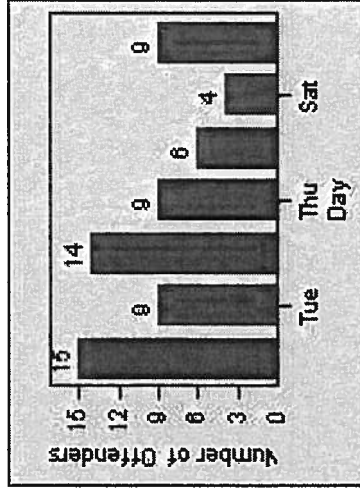

Redflex Redlight Offender Statistics

CONTRACT: Beverly Hills **LOCATION:** BEH-BEWI-01 Beverly Dr and Wilshire Blvd
DATE FROM: 01-Jul-2013 **DATE TO:** 31-Jul-2013

LANE 1

LANE 2

LANE 3

Redflex Redlight Offender Statistics