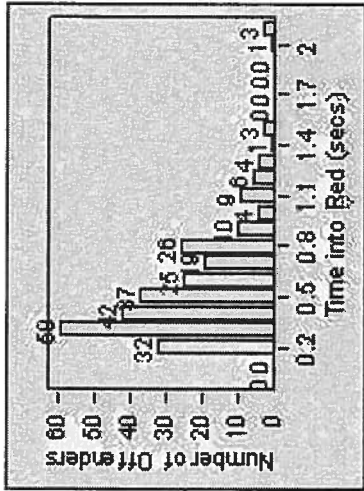

CONTRACT: Beverly Hills **LOCATION:** BEH-SUHI-03 Sunset Blvd and Hillcrest Road
DATE FROM: 01-Jul-2013 **DATE TO:** 31-Jul-2013

Redflex Redlight Offender Statistics

CONTRACT: Beverly Hills **LOCATION:** BEH-WWH-01 Wilshire Blvd and Whittier Dr
DATE FROM: 01-Jul-2013 **DATE TO:** 31-Jul-2013

LANE 1

LANE 2

LANE 3

Redflex Redlight Offender Statistics

CONTRACT: Beverly Hills **LOCATION:** BEH-WIWH-01 Wilshire Blvd and Whittier Dr
DATE FROM: 01-Jul-2013 **DATE TO:** 31-Jul-2013

LANE 4

LANE TOTAL

Redflex Redlight Offender Statistics

CONTRACT: Beverly Hills **LOCATION:** BEH-WIWH-01 Wilshire Blvd and Whittier Dr
DATE FROM: 01-Jul-2013 **DATE TO:** 31-Jul-2013

Redflex Redlight Offender Statistics

CONTRACT: Beverly Hills **LOCATION:** BEH-WIWH-03 Wilshire Blvd and Whittier Dr
DATE FROM: 01-Jul-2013 **DATE TO:** 31-Jul-2013