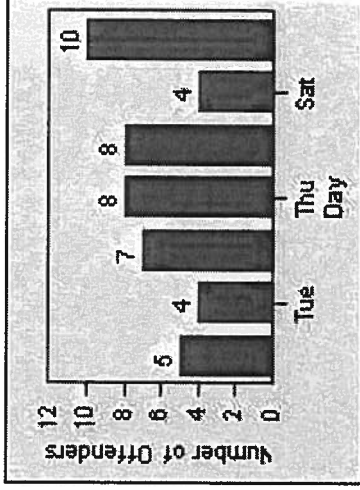

Redflex Redlight Offender Statistics

CONTRACT: Beverly Hills   **LOCATION:** BEH-SUHI-03 Sunset Blvd and Hillcrest Road
DATE FROM: 01-Jul-2013   **DATE TO:** 31-Jul-2013

LANE 1

LANE 2