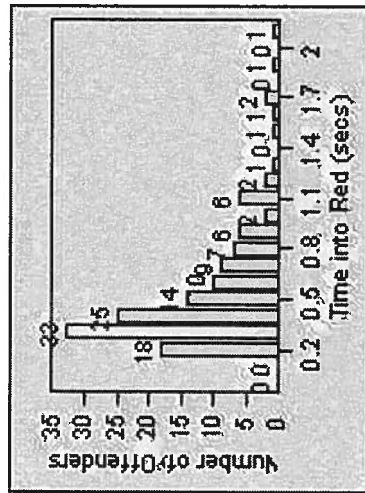

Redflex Redlight Offender Statistics

CONTRACT: Beverly Hills   **LOCATION:** BEH-WWH-01 Wilshire Blvd and Whittier Dr
DATE FROM: 01-Jul-2013   **DATE TO:** 31-Jul-2013

LANE 1

LANE 2

LANE 3