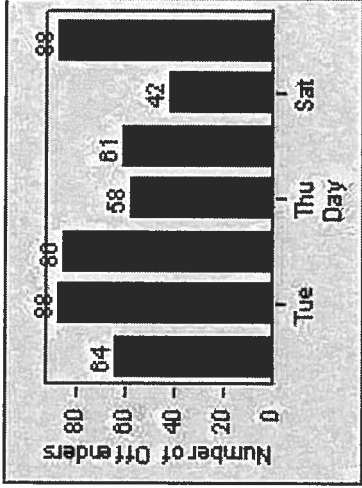

CONTRACT: Beverly Hills **LOCATION:** BEH-SUHI-03 Sunset Blvd and Hillcrest Road
DATE FROM: 01-Jul-2013 **DATE TO:** 31-Jul-2013

Redflex Redlight Offender Statistics

CONTRACT: Beverly Hills **LOCATION:** BEH-WWH-01 Wilshire Blvd and Whittier Dr
DATE FROM: 01-Jul-2013 **DATE TO:** 31-Jul-2013

LANE 1

LANE 2

LANE 3

Redflex Redlight Offender Statistics

CONTRACT: Beverly Hills **LOCATION:** BEH-WIWH-01 Wilshire Blvd and Whittier Dr
DATE FROM: 01-Jul-2013 **DATE TO:** 31-Jul-2013

LANE 4

LANE TOTAL

Redflex Redlight Offender Statistics

CONTRACT: Beverly Hills **LOCATION:** BEH-WIWH-01 Wilshire Blvd and Whittier Dr
DATE FROM: 01-Jul-2013 **DATE TO:** 31-Jul-2013

Redflex Redlight Offender Statistics

CONTRACT: Beverly Hills **LOCATION:** BEH-WIWH-03 Wilshire Blvd and Whittier Dr
DATE FROM: 01-Jul-2013 **DATE TO:** 31-Jul-2013