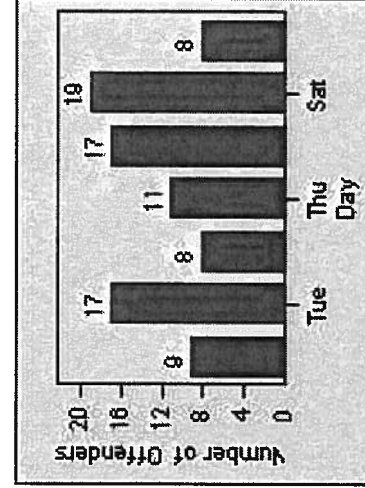

LANE 1

LANE 2

LANE 3

Redflex Redlight Offender Statistics

CONTRACT: Beverly Hills **LOCATION:** BEH-OLDO-03 Olympic Blvd and Doheny Dr
DATE FROM: 01-Jul-2013 **DATE TO:** 31-Jul-2013

LANE 4

LANE TOTAL

Redflex Redlight Offender Statistics