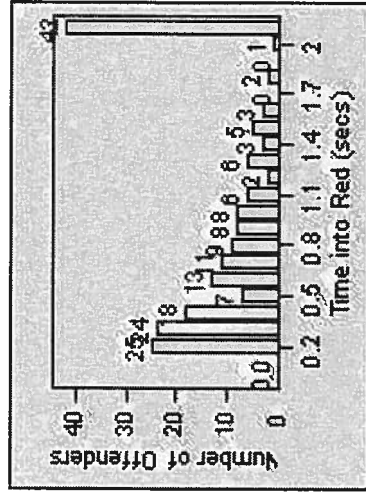

CONTRACT: Beverly Hills **LOCATION:** BEH-WIWH-01 Wilshire Blvd and Whittier Dr
DATE FROM: 01-Jul-2013 **DATE TO:** 31-Jul-2013

Redflex Redlight Offender Statistics

CONTRACT: Beverly Hills **LOCATION:** BEH-WIWH-03 Wilshire Blvd and Whittier Dr
DATE FROM: 01-Jul-2013 **DATE TO:** 31-Jul-2013

LANE 1

LANE 2

LANE 3

Redflex Redlight Offender Statistics

CONTRACT: Beverly Hills **LOCATION:** BEH-WIWH-03 Wilshire Blvd and Whittier Dr
DATE FROM: 01-Jul-2013 **DATE TO:** 31-Jul-2013

LANE 4

LANE TOTAL

Redflex Redlight Offender Statistics