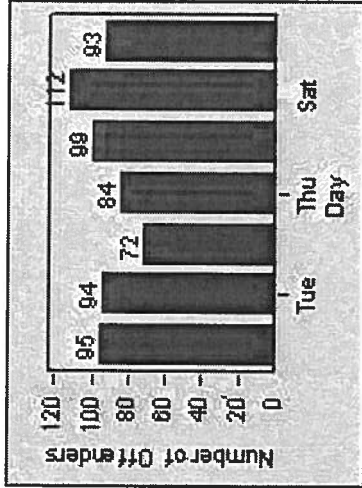

LANE 1

LANE 2

LANE 3

Redflex Redlight Offender Statistics

CONTRACT: Beverly Hills **LOCATION:** BEH-SUHI-03 Sunset Blvd and Hillcrest Road
DATE FROM: 01-Jul-2013 **DATE TO:** 31-Jul-2013

LANE 4

LANE TOTAL

Redflex Redlight Offender Statistics

CONTRACT: Beverly Hills **LOCATION:** BEH-SUHI-03 Sunset Blvd and Hillcrest Road
DATE FROM: 01-Jul-2013 **DATE TO:** 31-Jul-2013

Redflex Redlight Offender Statistics

CONTRACT: Beverly Hills **LOCATION:** BEH-WWH-01 Wilshire Blvd and Whittier Dr
DATE FROM: 01-Jul-2013 **DATE TO:** 31-Jul-2013