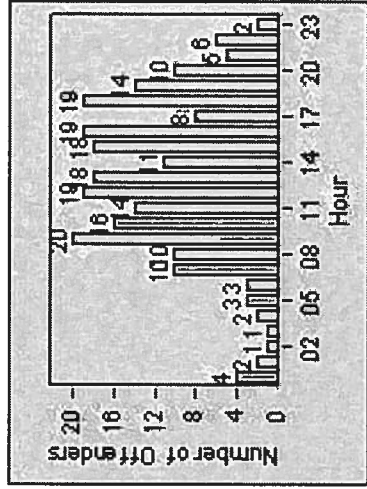

Redflex Redlight Offender Statistics

CONTRACT: Beverly Hills   **LOCATION:** BEH-OLDO-03 Olympic Blvd and Doheny Dr
DATE FROM: 01-Jul-2013   **DATE TO:** 31-Jul-2013