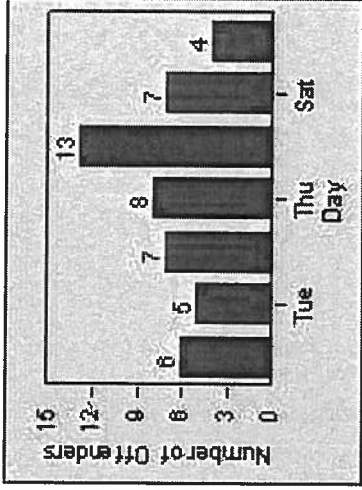

LANE 1

LANE 2

LANE 3

Redflex Redlight Offender Statistics

CONTRACT: Beverly Hills **LOCATION:** BEH-OLSP-01 Spalding and Olympic Blvd
DATE FROM: 01-Jul-2013 **DATE TO:** 31-Jul-2013

LANE 4

LANE TOTAL

Redflex Redlight Offender Statistics