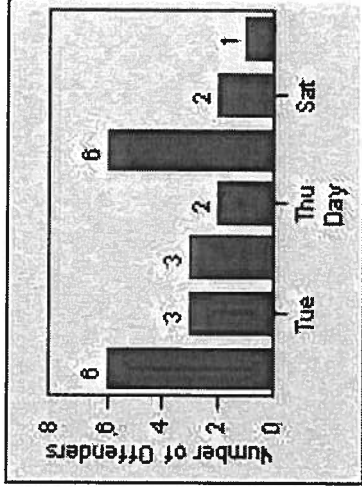

Redflex Redlight Offender Statistics

CONTRACT: Beverly Hills   **LOCATION:** BEH-OLSP-01 Spalding and Olympic Blvd
DATE FROM: 01-Jul-2013   **DATE TO:** 31-Jul-2013

LANE 1

LANE 2