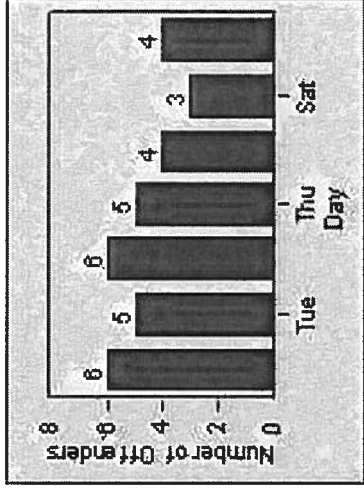

LANE 1

LANE 2

LANE 3

Redflex Redlight Offender Statistics

CONTRACT: Beverly Hills LOCATION: BEH-OLDO-01 Olympic Blvd and Doheny Dr

DATE FROM: 01-Jul-2013 DATE TO: 31-Jul-2013

LANE 4

LANE TOTAL

Redflex Redlight Offender Statistics

CONTRACT: Beverly Hills **LOCATION:** BEH-OLDO-01 Olympic Blvd and Doheny Dr
DATE FROM: 01-Jul-2013 **DATE TO:** 31-Jul-2013

Redflex Redlight Offender Statistics

CONTRACT: Beverly Hills **LOCATION:** BEH-OLDO-03 Olympic Blvd and Doheny Dr
DATE FROM: 01-Jul-2013 **DATE TO:** 31-Jul-2013