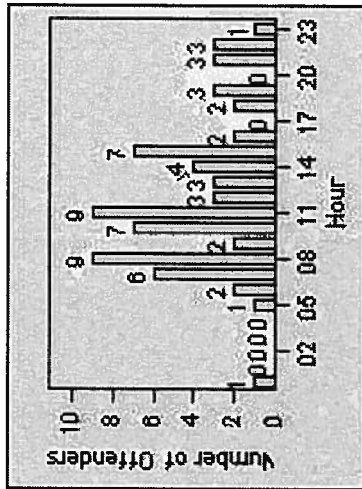

Redflex Redlight Offender Statistics

CONTRACT: Beverly Hills   **LOCATION:** BEH-OLRO-01 Roxbury Drive and Olympic Blvd
DATE FROM: 01-Jul-2013   **DATE TO:** 31-Jul-2013

LANE 1

LANE 2

LANE 3