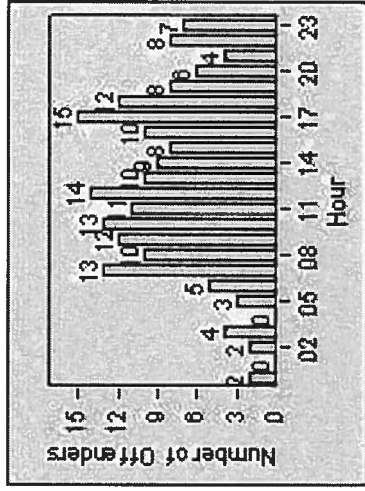

Redflex Redlight Offender Statistics

CONTRACT: Beverly Hills   **LOCATION:** BEH-OLDO-01 Olympic Blvd and Doheny Dr
DATE FROM: 01-Jul-2013   **DATE TO:** 31-Jul-2013