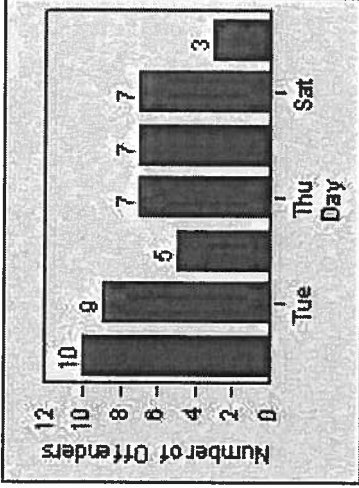

LANE 1

LANE 2

LANE 3

Redflex Redlight Offender Statistics

CONTRACT: Beverly Hills **LOCATION:** BEH-OLRO-01 Roxbury Drive and Olympic Blvd
DATE FROM: 01-Jul-2013 **DATE TO:** 31-Jul-2013

LANE 4

LANE TOTAL

Redflex Redlight Offender Statistics