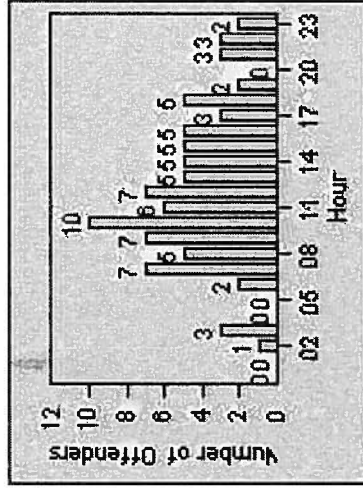

LANE 1

LANE 2

LANE 3

Redflex Redlight Offender Statistics

CONTRACT: Beverly Hills LOCATION: BEH-OLDO-01 Olympic Blvd and Doheny Dr

DATE FROM: 01-Jul-2013 DATE TO: 31-Jul-2013

LANE 4

LANE TOTAL