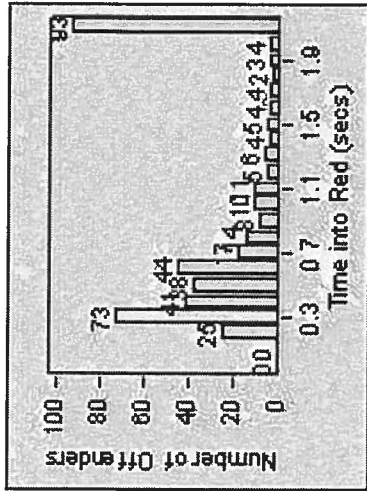

Redflex Redlight Offender Statistics

CONTRACT: Beverly Hills   **LOCATION:** BEH-SUHI-01 Sunset Blvd and Hillcrest Road
DATE FROM: 01-Jul-2013   **DATE TO:** 31-Jul-2013