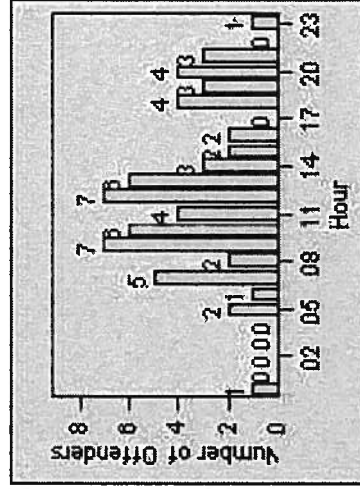

Redflex Redlight Offender Statistics

CONTRACT: Beverly Hills   **LOCATION:** BEH-OLDO-03 Olympic Blvd and Doheny Dr
DATE FROM: 01-Jul-2013   **DATE TO:** 31-Jul-2013

LANE 1

LANE 2

LANE 3