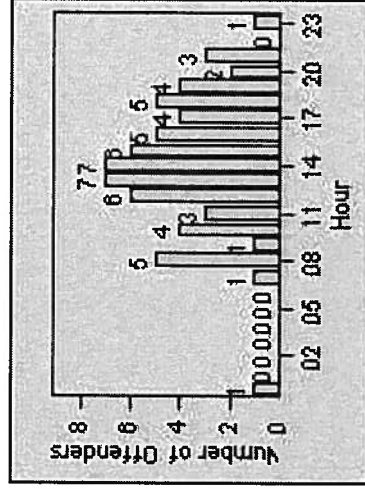

LANE 1

LANE 2

LANE 3

Redflex Redlight Offender Statistics

CONTRACT: Beverly Hills **LOCATION:** BEH-OLSP-01 Spalding and Olympic Blvd
DATE FROM: 01-Jul-2013 **DATE TO:** 31-Jul-2013

LANE 4

LANE TOTAL

Redflex Redlight Offender Statistics