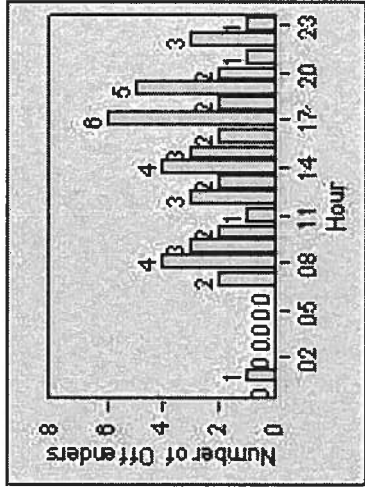

Redflex Redlight Offender Statistics

CONTRACT: Beverly Hills   **LOCATION:** BEH-BEWI-01 Beverly Dr and Wilshire Blvd
DATE FROM: 01-Jul-2013   **DATE TO:** 31-Jul-2013