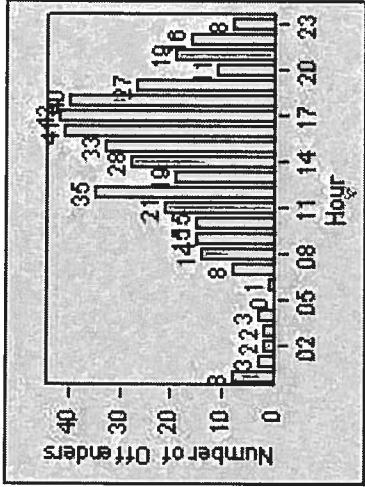

Redflex Redlight Offender Statistics

CONTRACT: Beverly Hills   **LOCATION:** BEH-SUHI-01 Sunset Blvd and Hillcrest Road
DATE FROM: 01-Jul-2013   **DATE TO:** 31-Jul-2013