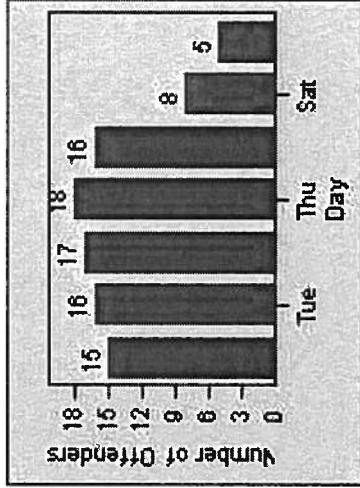

Redflex Redlight Offender Statistics

CONTRACT: Beverly Hills **LOCATION:** BEH-BEWI-01 Beverly Dr and Wilshire Blvd
DATE FROM: 01-Jul-2013 **DATE TO:** 31-Jul-2013

LANE 1

LANE 2

LANE 3

Redflex Redlight Offender Statistics