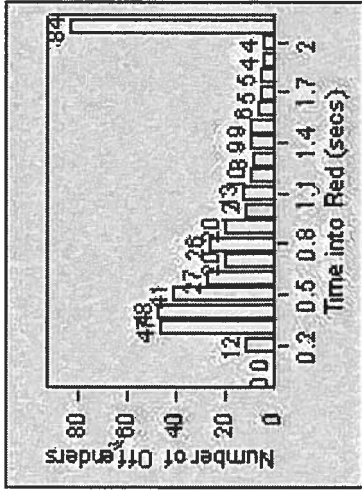

Redflex Redlight Offender Statistics

CONTRACT: Beverly Hills LOCATION: BEH-BEWI-01 Beverly Dr and Wilshire Blvd

DATE FROM: 01-Jul-2013 DATE TO: 31-Jul-2013