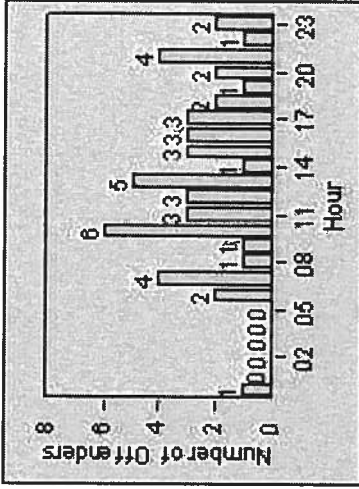

LANE 1

LANE 2

LANE 3

Redflex Redlight Offender Statistics

CONTRACT: Beverly Hills **LOCATION:** BEH-OLRO-01 Roxbury Drive and Olympic Blvd
DATE FROM: 01-Jul-2013 **DATE TO:** 31-Jul-2013

LANE 4

LANE TOTAL

Redflex Redlight Offender Statistics