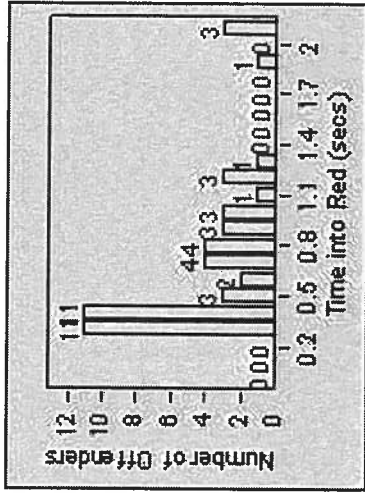

LANE 1

LANE 2

LANE 3

Redflex Redlight Offender Statistics

CONTRACT: Beverly Hills **LOCATION:** BEH-OLSP-01 Spalding and Olympic Blvd
DATE FROM: 01-Jul-2013 **DATE TO:** 31-Jul-2013

LANE 4

LANE TOTAL

Redflex Redlight Offender Statistics