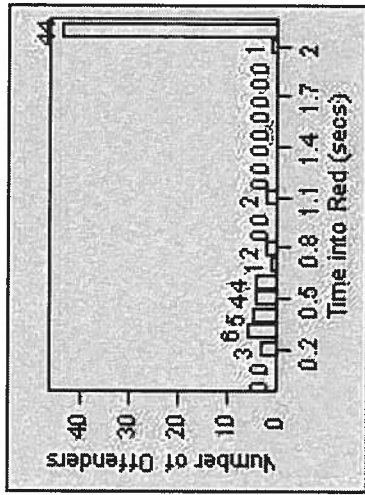

Redflex Redlight Offender Statistics

CONTRACT: Beverly Hills   **LOCATION:** BEH-SUHI-01 Sunset Blvd and Hillcrest Road
DATE FROM: 01-Jul-2013   **DATE TO:** 31-Jul-2013

LANE 1

LANE 2