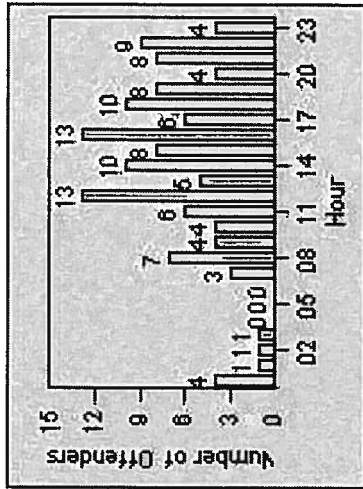

Redflex Redlight Offender Statistics

CONTRACT: Beverly Hills   **LOCATION:** BEH-SUHI-01 Sunset Blvd and Hillcrest Road
DATE FROM: 01-Jul-2013   **DATE TO:** 31-Jul-2013

LANE 1

LANE 2

LANE 3