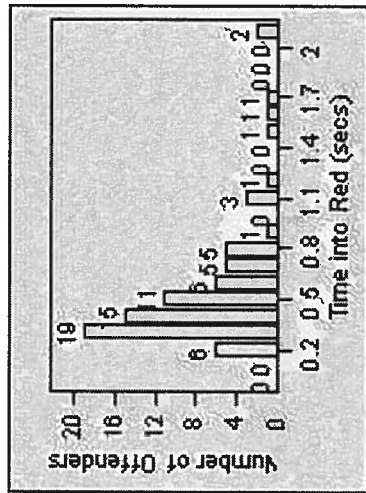

Redflex Redlight Offender Statistics

CONTRACT: Beverly Hills   **LOCATION:** BEH-SUHI-03 Sunset Blvd and Hillcrest Road
DATE FROM: 01-Jul-2013   **DATE TO:** 31-Jul-2013

LANE 1

LANE 2

LANE 3