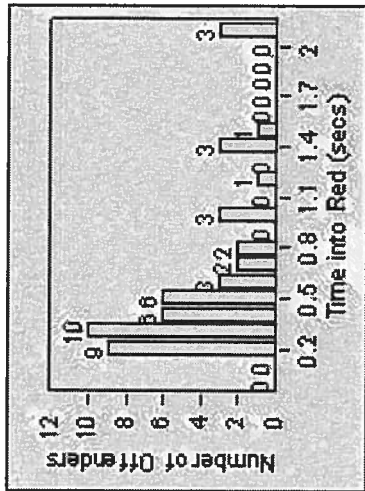

LANE 1

LANE 2

LANE 3

Redflex Redlight Offender Statistics

CONTRACT: Beverly Hills **LOCATION:** BEH-OLDO-03 Olympic Blvd and Doheny Dr
DATE FROM: 01-Jul-2013 **DATE TO:** 31-Jul-2013

LANE 4

LANE TOTAL

Redflex Redlight Offender Statistics