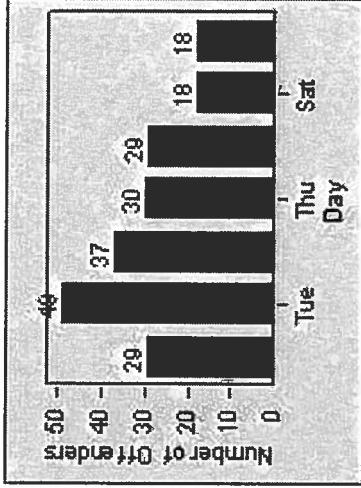

LANE 1

LANE 2

LANE 3

Redflex Redlight Offender Statistics

CONTRACT: Beverly Hills **LOCATION:** BEH-SUHI-01 Sunset Blvd and Hillcrest Road
DATE FROM: 01-Jul-2013 **DATE TO:** 31-Jul-2013

LANE 4

LANE TOTAL

Redflex Redlight Offender Statistics