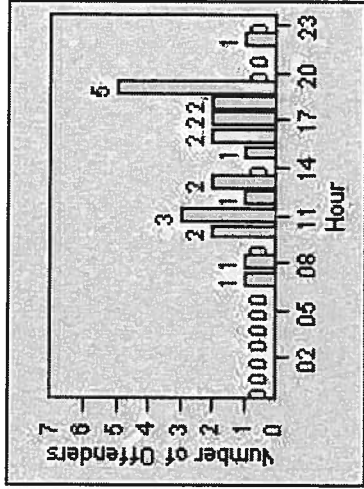

Redflex Redlight Offender Statistics

CONTRACT: Beverly Hills   **LOCATION:** BEH-OLSP-01 Spalding and Olympic Blvd
DATE FROM: 01-Jul-2013   **DATE TO:** 31-Jul-2013

LANE 1

LANE 2