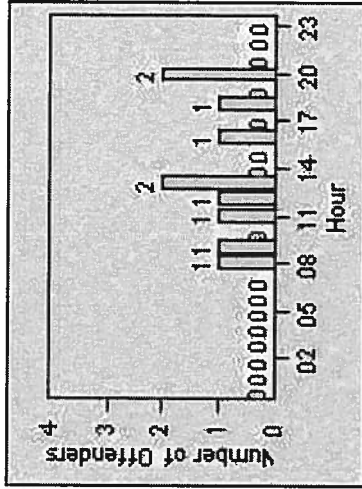

LANE 1

LANE 2

LANE 3

Redflex Redlight Offender Statistics

CONTRACT: Beverly Hills **LOCATION:** BEH-OLRO-01 Roxbury Drive and Olympic Blvd
DATE FROM: 01-Jul-2013 **DATE TO:** 31-Jul-2013

LANE 4

LANE TOTAL

Redflex Redlight Offender Statistics