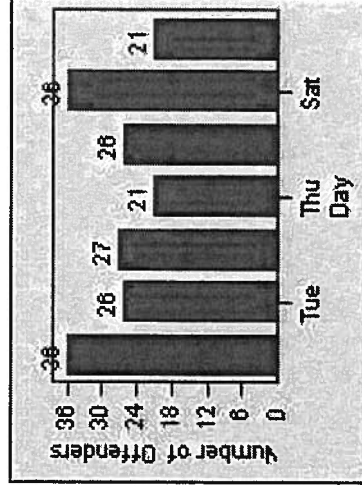

CONTRACT: Beverly Hills **LOCATION:** BEH-WIWH-01 Wilshire Blvd and Whittier Dr
DATE FROM: 01-Jul-2013 **DATE TO:** 31-Jul-2013

Redflex Redlight Offender Statistics

CONTRACT: Beverly Hills **LOCATION:** BEH-WIWH-03 Wilshire Blvd and Whittier Dr
DATE FROM: 01-Jul-2013 **DATE TO:** 31-Jul-2013

LANE 1

LANE 2

LANE 3

Redflex Redlight Offender Statistics

CONTRACT: Beverly Hills **LOCATION:** BEH-WIWH-03 Wilshire Blvd and Whittier Dr
DATE FROM: 01-Jul-2013 **DATE TO:** 31-Jul-2013

LANE 4

LANE TOTAL

Redflex Redlight Offender Statistics