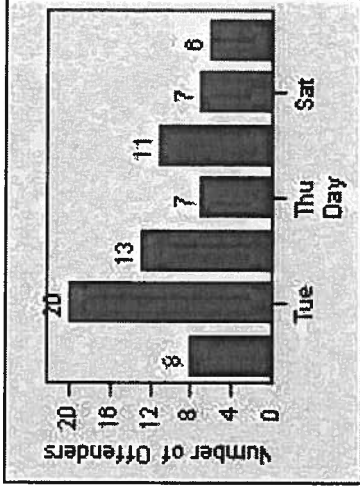

Redflex Redlight Offender Statistics

CONTRACT: Beverly Hills   **LOCATION:** BEH-SUHI-01 Sunset Blvd and Hillcrest Road
DATE FROM: 01-Jul-2013   **DATE TO:** 31-Jul-2013

LANE 1

LANE 2