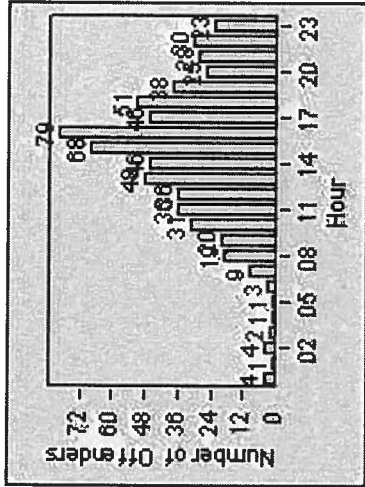

Redflex Redlight Offender Statistics

CONTRACT: Beverly Hills   **LOCATION:** BEH-SUHI-03 Sunset Blvd and Hillcrest Road
DATE FROM: 01-Jul-2013   **DATE TO:** 31-Jul-2013