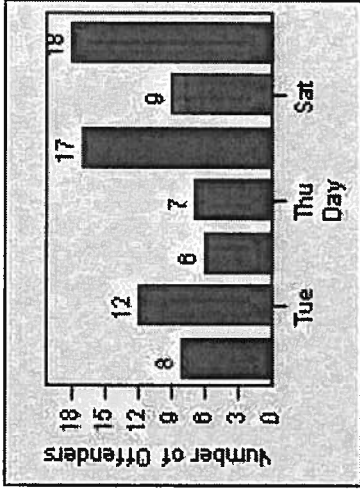

Redflex Redlight Offender Statistics

CONTRACT: Beverly Hills   **LOCATION:** BEH-SUHI-03 Sunset Blvd and Hillcrest Road
DATE FROM: 01-Jul-2013   **DATE TO:** 31-Jul-2013

LANE 1

LANE 2

LANE 3