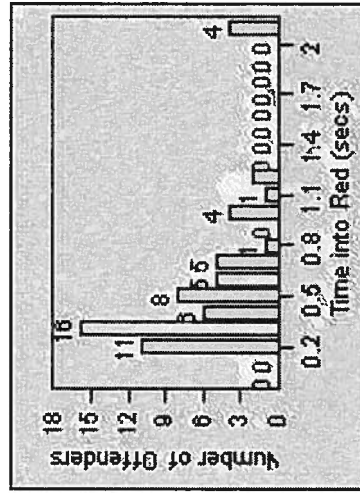

Redflex Redlight Offender Statistics

CONTRACT: Beverly Hills   **LOCATION:** BEH-OLDO-03 Olympic Blvd and Doheny Dr
DATE FROM: 01-Jul-2013   **DATE TO:** 31-Jul-2013

LANE 1

LANE 2

LANE 3