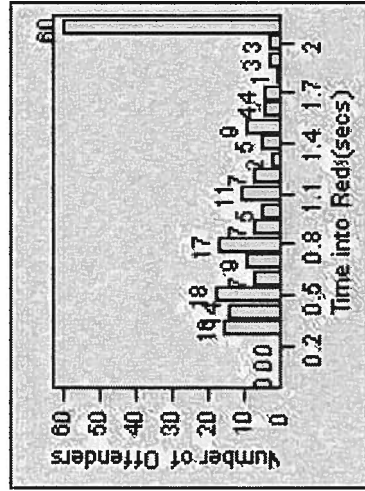

Redflex Redlight Offender Statistics

CONTRACT: Beverly Hills   **LOCATION:** BEH-BEWI-01 Beverly Dr and Wilshire Blvd
DATE FROM: 01-Jul-2013   **DATE TO:** 31-Jul-2013

LANE 4

LANE TOTAL