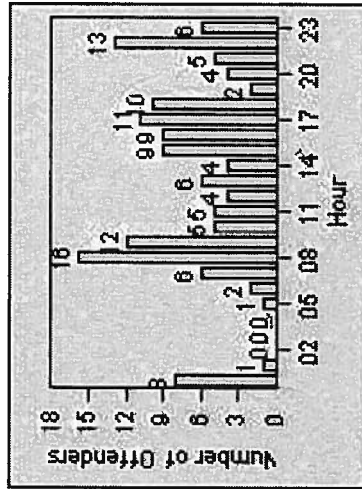

CONTRACT: Beverly Hills **LOCATION:** BEH-SUHI-03 Sunset Blvd and Hillcrest Road
DATE FROM: 01-Jul-2013 **DATE TO:** 31-Jul-2013

Redflex Redlight Offender Statistics

CONTRACT: Beverly Hills **LOCATION:** BEH-WWH-01 Wilshire Blvd and Whittier Dr
DATE FROM: 01-Jul-2013 **DATE TO:** 31-Jul-2013

LANE 1

LANE 2

LANE 3

Redflex Redlight Offender Statistics

CONTRACT: Beverly Hills **LOCATION:** BEH-WIWH-01 Wilshire Blvd and Whittier Dr
DATE FROM: 01-Jul-2013 **DATE TO:** 31-Jul-2013

LANE 4

LANE TOTAL

Redflex Redlight Offender Statistics