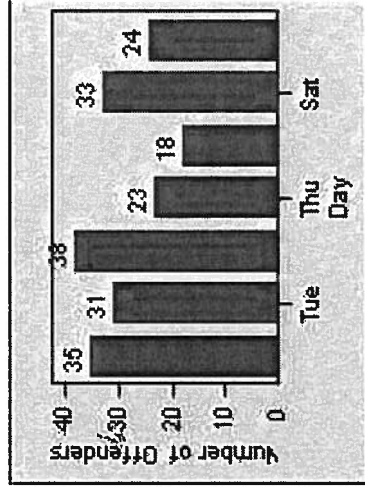

Redflex Redlight Offender Statistics

CONTRACT: Beverly Hills   **LOCATION:** BEH-BEWI-01 Beverly Dr and Wilshire Blvd
DATE FROM: 01-Jul-2013   **DATE TO:** 31-Jul-2013

LANE 4

LANE TOTAL