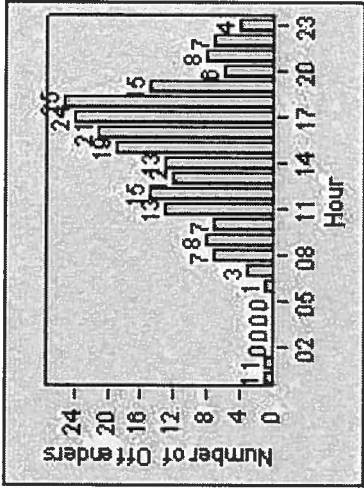

LANE 1

LANE 2

LANE 3

Redflex Redlight Offender Statistics

CONTRACT: Beverly Hills **LOCATION:** BEH-SUHI-01 Sunset Blvd and Hillcrest Road
DATE FROM: 01-Jul-2013 **DATE TO:** 31-Jul-2013

LANE 4

LANE TOTAL

Redflex Redlight Offender Statistics