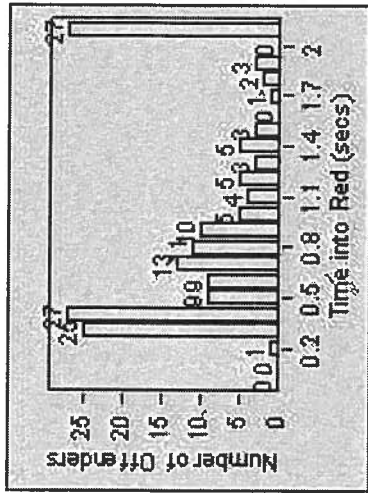

Redflex Redlight Offender Statistics

CONTRACT: Beverly Hills   **LOCATION:** BEH-OLSP-01 Spalding and Olympic Blvd
DATE FROM: 01-Jul-2013   **DATE TO:** 31-Jul-2013