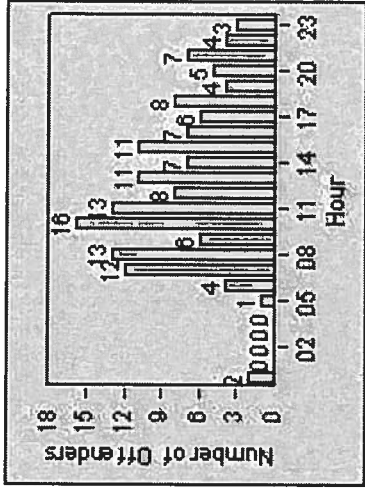

Redflex Redlight Offender Statistics

CONTRACT: Beverly Hills   **LOCATION:** BEH-OLRO-01 Roxbury Drive and Olympic Blvd
DATE FROM: 01-Jul-2013   **DATE TO:** 31-Jul-2013