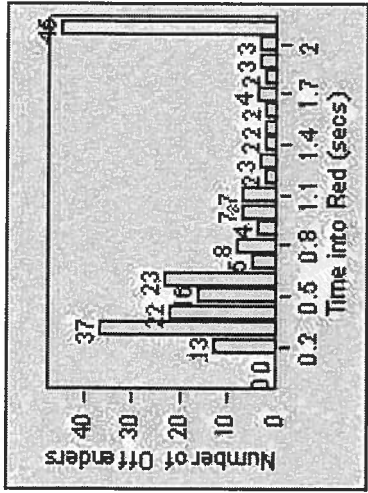

LANE 1

LANE 2

LANE 3

Redflex Redlight Offender Statistics

CONTRACT: Beverly Hills **LOCATION:** BEH-SUHI-01 Sunset Blvd and Hillcrest Road
DATE FROM: 01-Jul-2013 **DATE TO:** 31-Jul-2013

LANE 4

LANE TOTAL

Redflex Redlight Offender Statistics