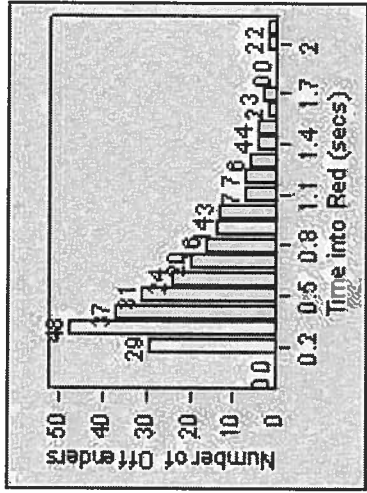

LANE 1

LANE 2

LANE 3

Redflex Redlight Offender Statistics

CONTRACT: Beverly Hills **LOCATION:** BEH-WIWH-01 Wilshire Blvd and Whittier Dr
DATE FROM: 01-Jul-2013 **DATE TO:** 31-Jul-2013

LANE 4

LANE TOTAL

Redflex Redlight Offender Statistics

CONTRACT: Beverly Hills **LOCATION:** BEH-WIWH-01 Wilshire Blvd and Whittier Dr
DATE FROM: 01-Jul-2013 **DATE TO:** 31-Jul-2013

Redflex Redlight Offender Statistics

CONTRACT: Beverly Hills **LOCATION:** BEH-WIWH-03 Wilshire Blvd and Whittier Dr
DATE FROM: 01-Jul-2013 **DATE TO:** 31-Jul-2013

LANE 1

LANE 2

LANE 3

Redflex Redlight Offender Statistics

CONTRACT: Beverly Hills **LOCATION:** BEH-WIWH-03 Wilshire Blvd and Whittier Dr
DATE FROM: 01-Jul-2013 **DATE TO:** 31-Jul-2013

LANE 4

LANE TOTAL

Redflex Redlight Offender Statistics