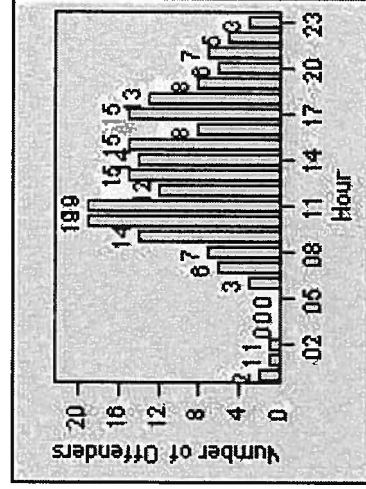

CONTRACT: Beverly Hills **LOCATION:** BEH-SUHI-03 Sunset Blvd and Hillcrest Road
DATE FROM: 01-Jul-2013 **DATE TO:** 31-Jul-2013

Redflex Redlight Offender Statistics

CONTRACT: Beverly Hills **LOCATION:** BEH-WWH-01 Wilshire Blvd and Whittier Dr
DATE FROM: 01-Jul-2013 **DATE TO:** 31-Jul-2013

LANE 1

LANE 2

LANE 3

Redflex Redlight Offender Statistics

CONTRACT: Beverly Hills **LOCATION:** BEH-WIWH-01 Wilshire Blvd and Whittier Dr
DATE FROM: 01-Jul-2013 **DATE TO:** 31-Jul-2013

LANE 4

LANE TOTAL

Redflex Redlight Offender Statistics

CONTRACT: Beverly Hills **LOCATION:** BEH-WIWH-01 Wilshire Blvd and Whittier Dr
DATE FROM: 01-Jul-2013 **DATE TO:** 31-Jul-2013

Redflex Redlight Offender Statistics

CONTRACT: Beverly Hills **LOCATION:** BEH-WIWH-03 Wilshire Blvd and Whittier Dr
DATE FROM: 01-Jul-2013 **DATE TO:** 31-Jul-2013

LANE 1

LANE 2

LANE 3

Redflex Redlight Offender Statistics

CONTRACT: Beverly Hills **LOCATION:** BEH-WIWH-03 Wilshire Blvd and Whittier Dr
DATE FROM: 01-Jul-2013 **DATE TO:** 31-Jul-2013

LANE 4

LANE TOTAL

Redflex Redlight Offender Statistics