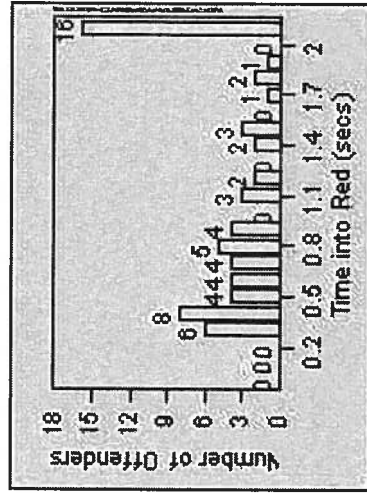

LANE 1

LANE 2

LANE 3

Redflex Redlight Offender Statistics

CONTRACT: Beverly Hills **LOCATION:** BEH-OLSP-01 Spalding and Olympic Blvd
DATE FROM: 01-Jul-2013 **DATE TO:** 31-Jul-2013

LANE 4

LANE TOTAL

Redflex Redlight Offender Statistics