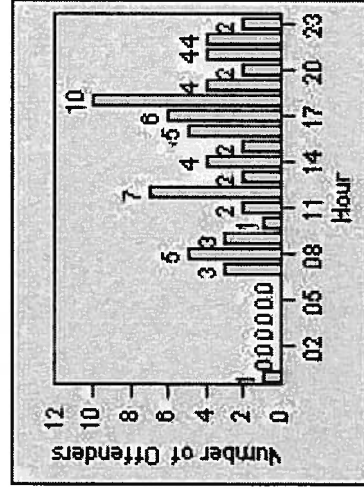

CONTRACT: Beverly Hills **LOCATION:** BEH-SUHI-03 Sunset Blvd and Hillcrest Road
DATE FROM: 01-Jul-2013 **DATE TO:** 31-Jul-2013

Redflex Redlight Offender Statistics

CONTRACT: Beverly Hills **LOCATION:** BEH-WWH-01 Wilshire Blvd and Whittier Dr
DATE FROM: 01-Jul-2013 **DATE TO:** 31-Jul-2013

LANE 1

LANE 2

LANE 3

Redflex Redlight Offender Statistics

CONTRACT: Beverly Hills **LOCATION:** BEH-WIWH-01 Wilshire Blvd and Whittier Dr
DATE FROM: 01-Jul-2013 **DATE TO:** 31-Jul-2013

LANE 4

LANE TOTAL

Redflex Redlight Offender Statistics

CONTRACT: Beverly Hills **LOCATION:** BEH-WIWH-01 Wilshire Blvd and Whittier Dr
DATE FROM: 01-Jul-2013 **DATE TO:** 31-Jul-2013

Redflex Redlight Offender Statistics

CONTRACT: Beverly Hills **LOCATION:** BEH-WIWH-03 Wilshire Blvd and Whittier Dr
DATE FROM: 01-Jul-2013 **DATE TO:** 31-Jul-2013