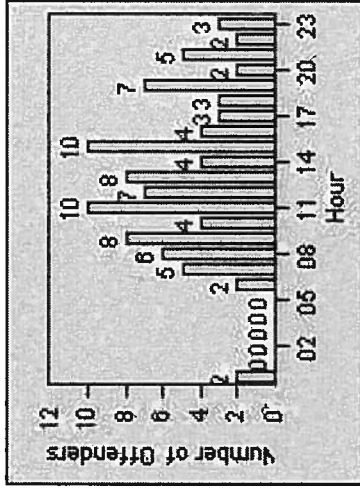

Redflex Redlight Offender Statistics

CONTRACT: Beverly Hills **LOCATION:** BEH-BEWI-01 Beverly Dr and Wilshire Blvd
DATE FROM: 01-Jul-2013 **DATE TO:** 31-Jul-2013

LANE 1

LANE 2

LANE 3

Redflex Redlight Offender Statistics