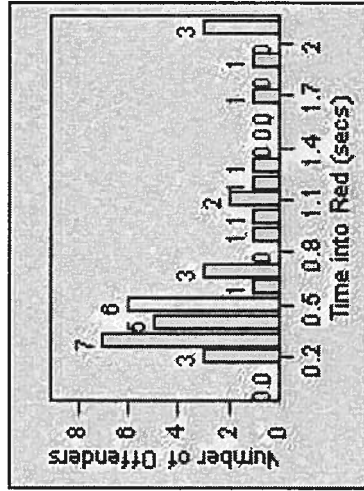

LANE 1

LANE 2

LANE 3

Redflex Redlight Offender Statistics

CONTRACT: Beverly Hills LOCATION: BEH-OLDO-01 Olympic Blvd and Doheny Dr

DATE FROM: 01-Jul-2013 DATE TO: 31-Jul-2013

LANE 4

LANE TOTAL