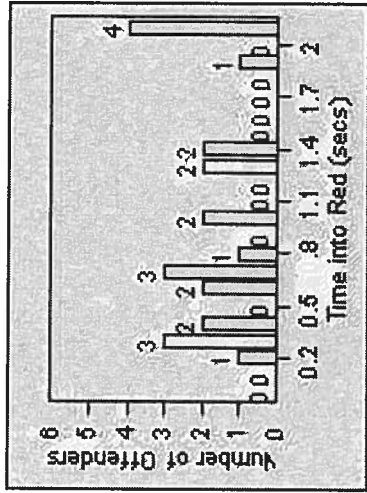

Redflex Redlight Offender Statistics

CONTRACT: Beverly Hills   **LOCATION:** BEH-OLSP-01 Spalding and Olympic Blvd
DATE FROM: 01-Jul-2013   **DATE TO:** 31-Jul-2013

LANE 1

LANE 2