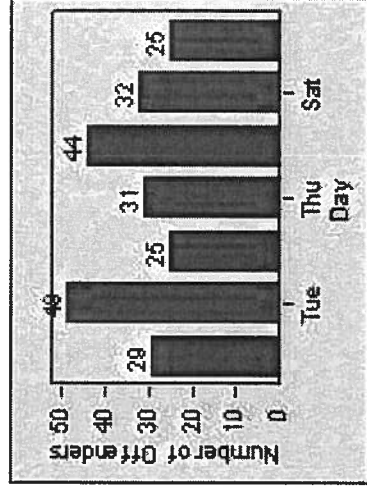

Redflex Redlight Offender Statistics

CONTRACT: Beverly Hills   **LOCATION:** BEH-OLDO-03 Olympic Blvd and Doheny Dr
DATE FROM: 01-Jul-2013   **DATE TO:** 31-Jul-2013