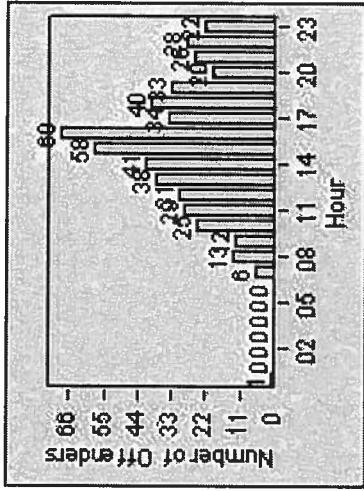

LANE 1

LANE 2

LANE 3

Redflex Redlight Offender Statistics

CONTRACT: Beverly Hills **LOCATION:** BEH-SUHI-03 Sunset Blvd and Hillcrest Road
DATE FROM: 01-Jul-2013 **DATE TO:** 31-Jul-2013

LANE 4

LANE TOTAL

Redflex Redlight Offender Statistics