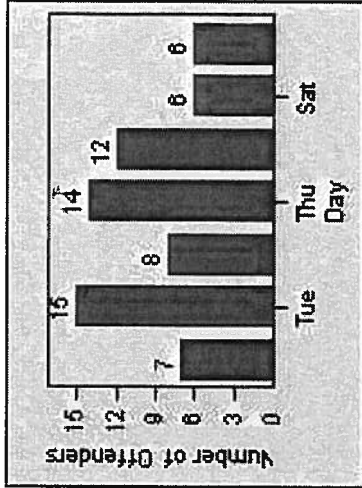

Redflex Redlight Offender Statistics

CONTRACT: Beverly Hills   **LOCATION:** BEH-OLRO-01 Roxbury Drive and Olympic Blvd
DATE FROM: 01-Jul-2013   **DATE TO:** 31-Jul-2013

LANE 1

LANE 2

LANE 3