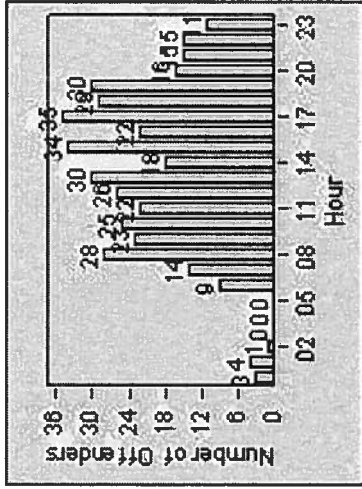

Redflex Redlight Offender Statistics

CONTRACT: Beverly Hills LOCATION: BEH-BEWI-01 Beverly Dr and Wilshire Blvd

DATE FROM: 01-Jul-2013 DATE TO: 31-Jul-2013