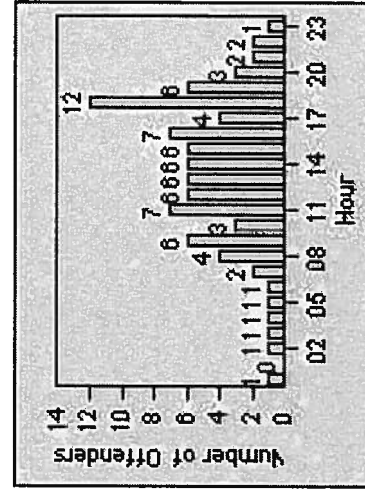

LANE 1

LANE 2

LANE 3

Redflex Redlight Offender Statistics

CONTRACT: Beverly Hills **LOCATION:** BEH-OLDO-03 Olympic Blvd and Doheny Dr
DATE FROM: 01-Jul-2013 **DATE TO:** 31-Jul-2013

LANE 4

LANE TOTAL

Redflex Redlight Offender Statistics