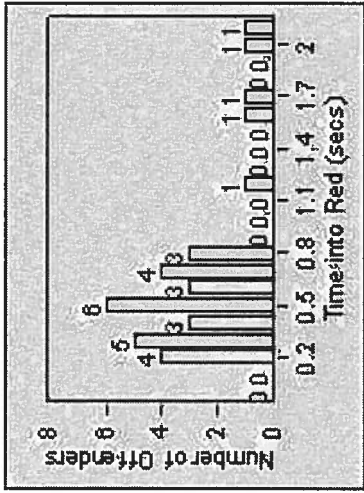

LANE 1

LANE 2

LANE 3

Redflex Redlight Offender Statistics

CONTRACT: Beverly Hills LOCATION: BEH-OLDO-01 Olympic Blvd and Doheny Dr

DATE FROM: 01-Jul-2013 DATE TO: 31-Jul-2013

LANE 4

LANE TOTAL