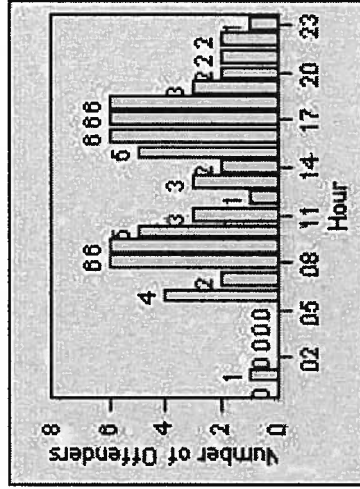

Redflex Redlight Offender Statistics

CONTRACT: Beverly Hills **LOCATION:** BEH-BEWI-01 Beverly Dr and Wilshire Blvd
DATE FROM: 01-Jul-2013 **DATE TO:** 31-Jul-2013

LANE 1

LANE 2

LANE 3

Redflex Redlight Offender Statistics