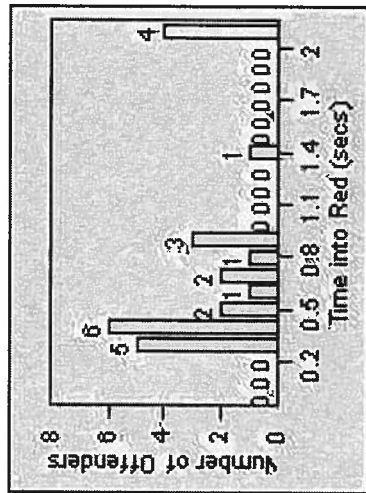

Redflex Redlight Offender Statistics

CONTRACT: Beverly Hills   **LOCATION:** BEH-OLSP-01 Spalding and Olympic Blvd
DATE FROM: 01-Jul-2013   **DATE TO:** 31-Jul-2013

LANE 1

LANE 2

LANE 3