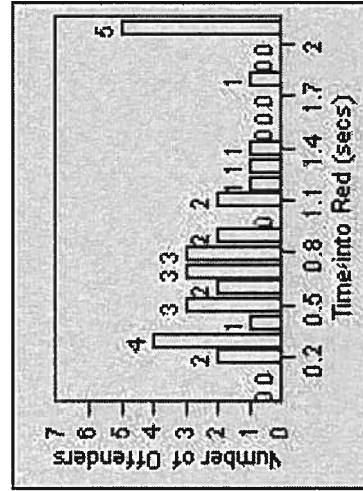

LANE 1

LANE 2

LANE 3

Redflex Redlight Offender Statistics

CONTRACT: Beverly Hills LOCATION: BEH-OLDO-01 Olympic Blvd and Doheny Dr

DATE FROM: 01-Jul-2013 DATE TO: 31-Jul-2013

LANE 4

LANE TOTAL