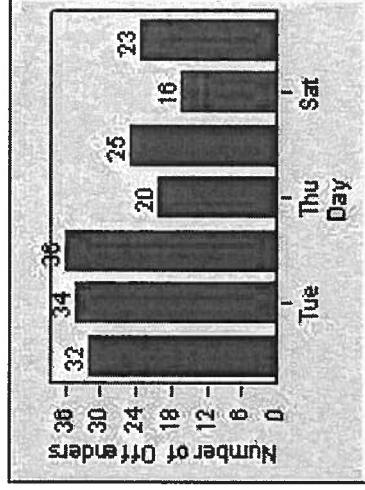

Redflex Redlight Offender Statistics

CONTRACT: Beverly Hills   **LOCATION:** BEH-OLDO-01 Olympic Blvd and Doheny Dr
DATE FROM: 01-Jul-2013   **DATE TO:** 31-Jul-2013