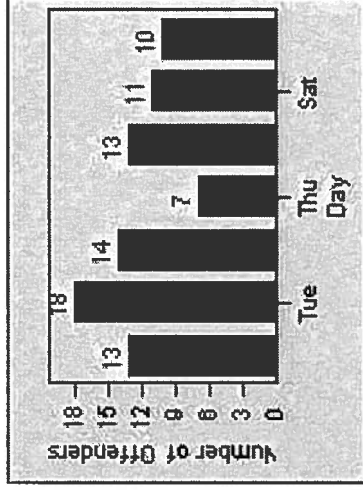

LANE 1

LANE 2

LANE 3

Redflex Redlight Offender Statistics

CONTRACT: Beverly Hills LOCATION: BEH-OLDO-01 Olympic Blvd and Doheny Dr

DATE FROM: 01-Jul-2013 DATE TO: 31-Jul-2013

LANE 4

LANE TOTAL