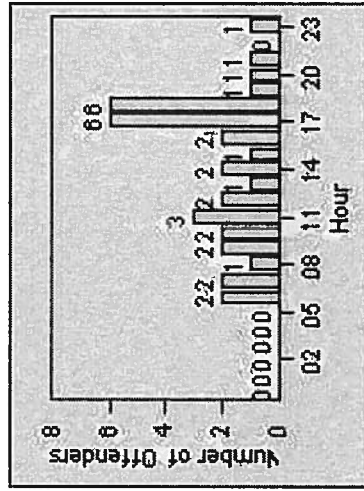

LANE 1

LANE 2

LANE 3

Redflex Redlight Offender Statistics

CONTRACT: Beverly Hills LOCATION: BEH-OLDO-01 Olympic Blvd and Doheny Dr

DATE FROM: 01-Jul-2013 DATE TO: 31-Jul-2013

LANE 4

LANE TOTAL