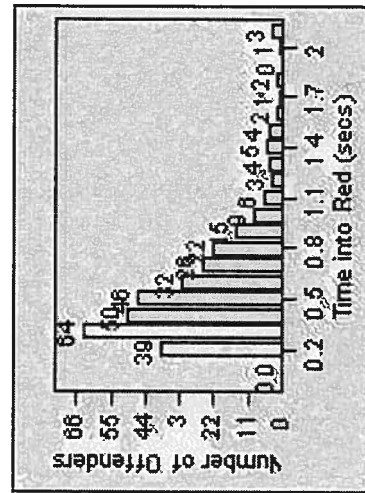

LANE 1

LANE 2

LANE 3

Redflex Redlight Offender Statistics

CONTRACT: Beverly Hills **LOCATION:** BEH-WIWH-01 Wilshire Blvd and Whittier Dr
DATE FROM: 01-Jul-2013 **DATE TO:** 31-Jul-2013

LANE 4

LANE TOTAL

Redflex Redlight Offender Statistics

CONTRACT: Beverly Hills **LOCATION:** BEH-WIWH-01 Wilshire Blvd and Whittier Dr
DATE FROM: 01-Jul-2013 **DATE TO:** 31-Jul-2013

Redflex Redlight Offender Statistics

CONTRACT: Beverly Hills **LOCATION:** BEH-WIWH-03 Wilshire Blvd and Whittier Dr
DATE FROM: 01-Jul-2013 **DATE TO:** 31-Jul-2013

LANE 1

LANE 2

LANE 3

Redflex Redlight Offender Statistics

CONTRACT: Beverly Hills **LOCATION:** BEH-WIWH-03 Wilshire Blvd and Whittier Dr
DATE FROM: 01-Jul-2013 **DATE TO:** 31-Jul-2013

LANE 4

LANE TOTAL

Redflex Redlight Offender Statistics