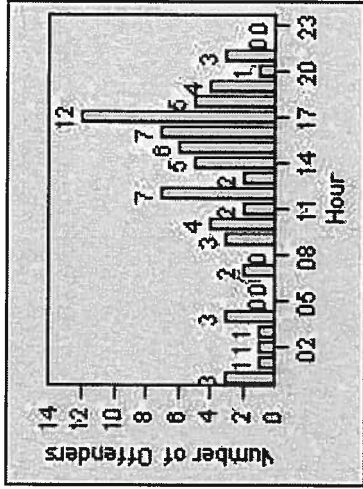

Redflex Redlight Offender Statistics

CONTRACT: Beverly Hills   **LOCATION:** BEH-SUHI-01 Sunset Blvd and Hillcrest Road
DATE FROM: 01-Jul-2013   **DATE TO:** 31-Jul-2013

LANE 1

LANE 2