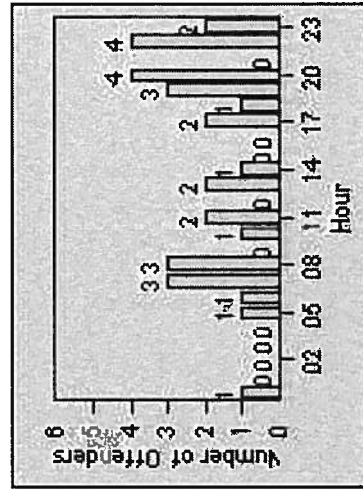

LANE 1

LANE 2

LANE 3

Redflex Redlight Offender Statistics

CONTRACT: Beverly Hills LOCATION: BEH-OLDO-01 Olympic Blvd and Doheny Dr

DATE FROM: 01-Jul-2013 DATE TO: 31-Jul-2013

LANE 4

LANE TOTAL