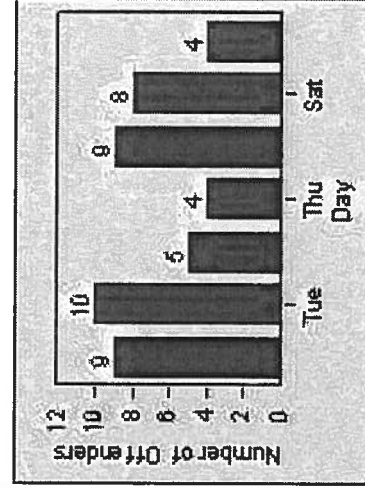

LANE 1

LANE 2

LANE 3

Redflex Redlight Offender Statistics

CONTRACT: Beverly Hills **LOCATION:** BEH-OLDO-03 Olympic Blvd and Doheny Dr
DATE FROM: 01-Jul-2013 **DATE TO:** 31-Jul-2013

LANE 4

LANE TOTAL

Redflex Redlight Offender Statistics