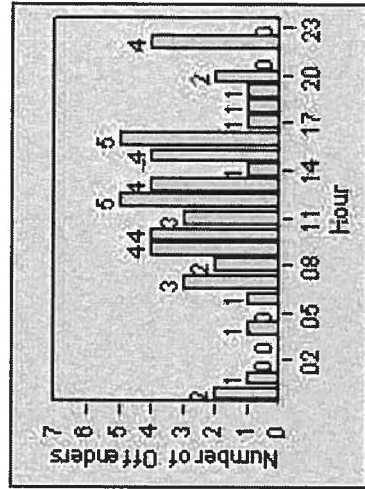

LANE 1

LANE 2

LANE 3

Redflex Redlight Offender Statistics

CONTRACT: Beverly Hills **LOCATION:** BEH-OLDO-03 Olympic Blvd and Doheny Dr
DATE FROM: 01-Jul-2013 **DATE TO:** 31-Jul-2013

LANE 4

LANE TOTAL

Redflex Redlight Offender Statistics