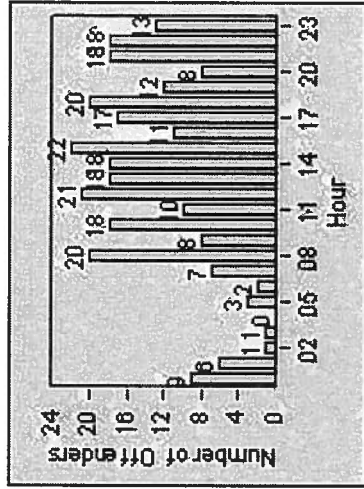

CONTRACT: Beverly Hills **LOCATION:** BEH-SUHI-03 Sunset Blvd and Hillcrest Road
DATE FROM: 01-Jul-2013 **DATE TO:** 31-Jul-2013

Redflex Redlight Offender Statistics

CONTRACT: Beverly Hills **LOCATION:** BEH-WWH-01 Wilshire Blvd and Whittier Dr
DATE FROM: 01-Jul-2013 **DATE TO:** 31-Jul-2013

LANE 1

LANE 2

LANE 3

Redflex Redlight Offender Statistics

CONTRACT: Beverly Hills **LOCATION:** BEH-WIWH-01 Wilshire Blvd and Whittier Dr
DATE FROM: 01-Jul-2013 **DATE TO:** 31-Jul-2013

LANE 4

LANE TOTAL

Redflex Redlight Offender Statistics

CONTRACT: Beverly Hills **LOCATION:** BEH-WIWH-01 Wilshire Blvd and Whittier Dr
DATE FROM: 01-Jul-2013 **DATE TO:** 31-Jul-2013

Redflex Redlight Offender Statistics

CONTRACT: Beverly Hills **LOCATION:** BEH-WIWH-03 Wilshire Blvd and Whittier Dr
DATE FROM: 01-Jul-2013 **DATE TO:** 31-Jul-2013