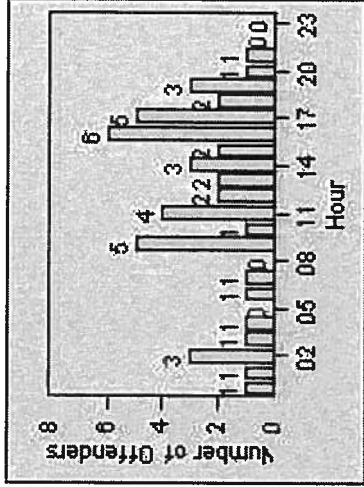

Redflex Redlight Offender Statistics

CONTRACT: Beverly Hills   **LOCATION:** BEH-SUHI-03 Sunset Blvd and Hillcrest Road
DATE FROM: 01-Jul-2013   **DATE TO:** 31-Jul-2013

LANE 1

LANE 2