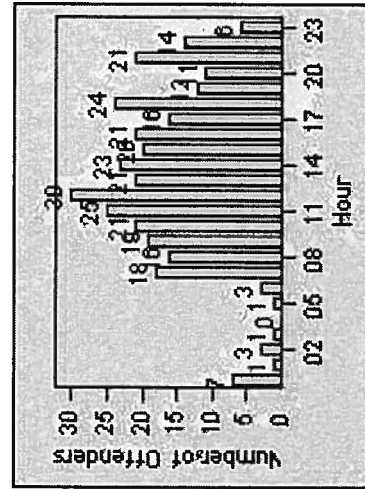

LANE 1

LANE 2

LANE 3

Redflex Redlight Offender Statistics

CONTRACT: Beverly Hills **LOCATION:** BEH-WIWH-01 Wilshire Blvd and Whittier Dr
DATE FROM: 01-Jul-2013 **DATE TO:** 31-Jul-2013

LANE 4

LANE TOTAL

Redflex Redlight Offender Statistics

CONTRACT: Beverly Hills **LOCATION:** BEH-WIWH-01 Wilshire Blvd and Whittier Dr
DATE FROM: 01-Jul-2013 **DATE TO:** 31-Jul-2013

Redflex Redlight Offender Statistics

CONTRACT: Beverly Hills **LOCATION:** BEH-WIWH-03 Wilshire Blvd and Whittier Dr
DATE FROM: 01-Jul-2013 **DATE TO:** 31-Jul-2013

LANE 1

LANE 2

LANE 3

Redflex Redlight Offender Statistics

CONTRACT: Beverly Hills **LOCATION:** BEH-WIWH-03 Wilshire Blvd and Whittier Dr
DATE FROM: 01-Jul-2013 **DATE TO:** 31-Jul-2013

LANE 4

LANE TOTAL

Redflex Redlight Offender Statistics