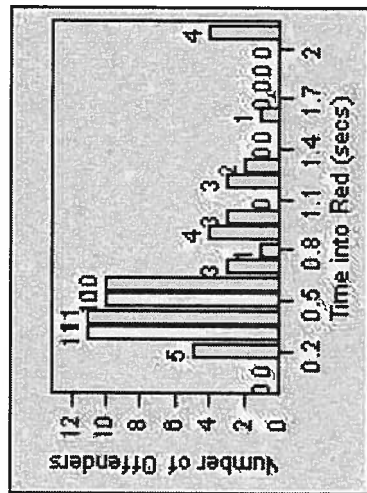

Redflex Redlight Offender Statistics

CONTRACT: Beverly Hills   **LOCATION:** BEH-OLRO-01 Roxbury Drive and Olympic Blvd
DATE FROM: 01-Jul-2013   **DATE TO:** 31-Jul-2013

LANE 1

LANE 2

LANE 3