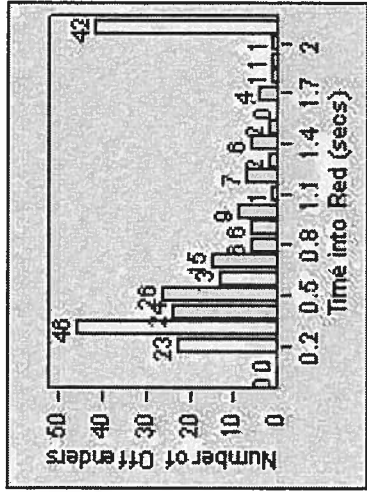

Redflex Redlight Offender Statistics

CONTRACT: Beverly Hills   **LOCATION:** BEH-OLDO-03 Olympic Blvd and Doheny Dr
DATE FROM: 01-Jul-2013   **DATE TO:** 31-Jul-2013