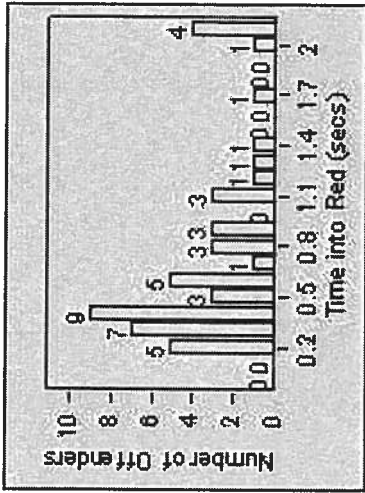

LANE 1

LANE 2

LANE 3

Redflex Redlight Offender Statistics

CONTRACT: Beverly Hills **LOCATION:** BEH-OLRO-01 Roxbury Drive and Olympic Blvd
DATE FROM: 01-Jul-2013 **DATE TO:** 31-Jul-2013

LANE 4

LANE TOTAL

Redflex Redlight Offender Statistics