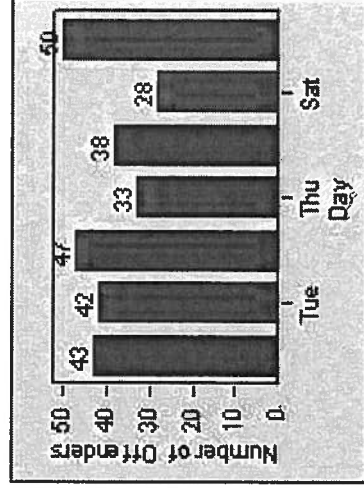

CONTRACT: Beverly Hills **LOCATION:** BEH-SUHI-03 Sunset Blvd and Hillcrest Road
DATE FROM: 01-Jul-2013 **DATE TO:** 31-Jul-2013

Redflex Redlight Offender Statistics

CONTRACT: Beverly Hills **LOCATION:** BEH-WWH-01 Wilshire Blvd and Whittier Dr
DATE FROM: 01-Jul-2013 **DATE TO:** 31-Jul-2013

LANE 1

LANE 2

LANE 3

Redflex Redlight Offender Statistics

CONTRACT: Beverly Hills **LOCATION:** BEH-WIWH-01 Wilshire Blvd and Whittier Dr
DATE FROM: 01-Jul-2013 **DATE TO:** 31-Jul-2013

LANE 4

LANE TOTAL

Redflex Redlight Offender Statistics

CONTRACT: Beverly Hills **LOCATION:** BEH-WIWH-01 Wilshire Blvd and Whittier Dr
DATE FROM: 01-Jul-2013 **DATE TO:** 31-Jul-2013

Redflex Redlight Offender Statistics

CONTRACT: Beverly Hills **LOCATION:** BEH-WIWH-03 Wilshire Blvd and Whittier Dr
DATE FROM: 01-Jul-2013 **DATE TO:** 31-Jul-2013