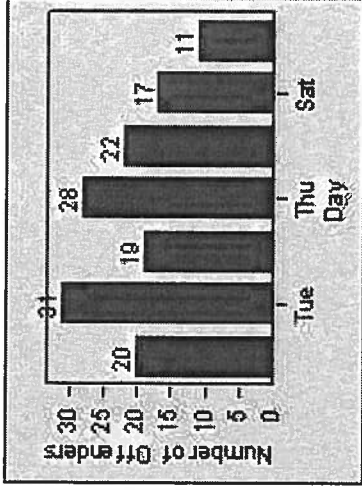

Redflex Redlight Offender Statistics

CONTRACT: Beverly Hills   **LOCATION:** BEH-OLRO-01 Roxbury Drive and Olympic Blvd
DATE FROM: 01-Jul-2013   **DATE TO:** 31-Jul-2013