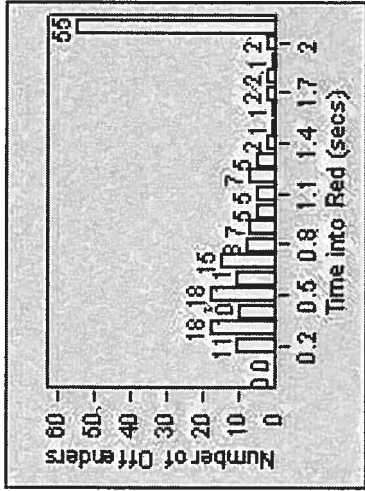

Redflex Redlight Offender Statistics

CONTRACT: Beverly Hills   **LOCATION:** BEH-OLDO-01 Olympic Blvd and Doheny Dr
DATE FROM: 01-Jul-2013   **DATE TO:** 31-Jul-2013