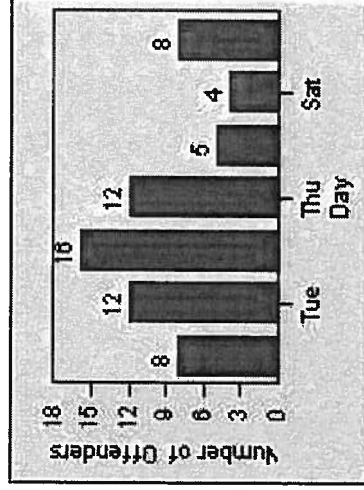

LANE 1

LANE 2

LANE 3

Redflex Redlight Offender Statistics

CONTRACT: Beverly Hills **LOCATION:** BEH-OLSP-01 Spalding and Olympic Blvd
DATE FROM: 01-Jul-2013 **DATE TO:** 31-Jul-2013

LANE 4

LANE TOTAL

Redflex Redlight Offender Statistics