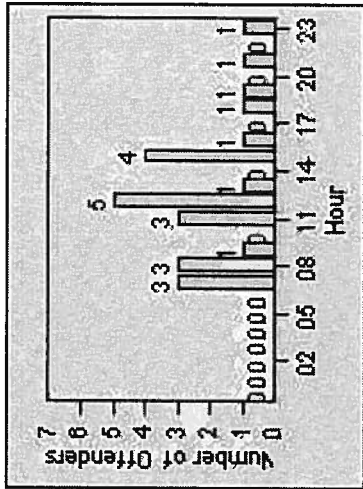

Redflex Redlight Offender Statistics

CONTRACT: Beverly Hills   **LOCATION:** BEH-OLSP-01 Spalding and Olympic Blvd
DATE FROM: 01-Jul-2013   **DATE TO:** 31-Jul-2013

LANE 1

LANE 2

LANE 3