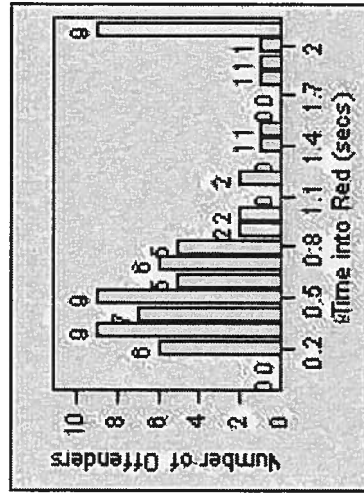

LANE 1

LANE 2

LANE 3

Redflex Redlight Offender Statistics

CONTRACT: Beverly Hills **LOCATION:** BEH-WIWH-01 Wilshire Blvd and Whittier Dr
DATE FROM: 01-Jul-2013 **DATE TO:** 31-Jul-2013

LANE 4

LANE TOTAL

Redflex Redlight Offender Statistics

CONTRACT: Beverly Hills **LOCATION:** BEH-WIWH-01 Wilshire Blvd and Whittier Dr
DATE FROM: 01-Jul-2013 **DATE TO:** 31-Jul-2013

Redflex Redlight Offender Statistics

CONTRACT: Beverly Hills **LOCATION:** BEH-WIWH-03 Wilshire Blvd and Whittier Dr
DATE FROM: 01-Jul-2013 **DATE TO:** 31-Jul-2013