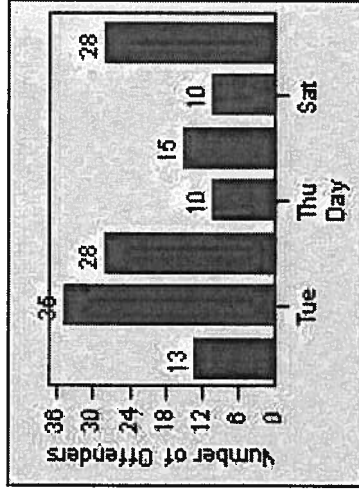

Redflex Redlight Offender Statistics

CONTRACT: Beverly Hills   **LOCATION:** BEH-WWH-01 Wilshire Blvd and Whittier Dr
DATE FROM: 01-Jul-2013   **DATE TO:** 31-Jul-2013

LANE 1

LANE 2

LANE 3