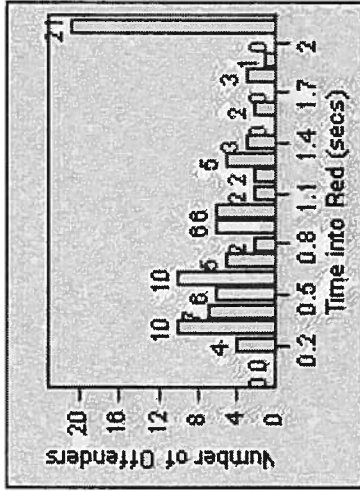

Redflex Redlight Offender Statistics

CONTRACT: Beverly Hills **LOCATION:** BEH-BEWI-01 Beverly Dr and Wilshire Blvd
DATE FROM: 01-Jul-2013 **DATE TO:** 31-Jul-2013

LANE 1

LANE 2

LANE 3

Redflex Redlight Offender Statistics