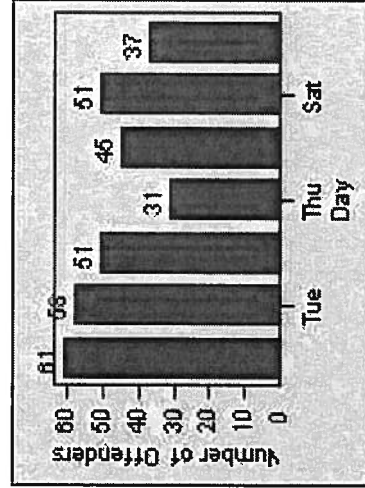

CONTRACT: Beverly Hills **LOCATION:** BEH-WIWH-01 Wilshire Blvd and Whittier Dr
DATE FROM: 01-Jul-2013 **DATE TO:** 31-Jul-2013

Redflex Redlight Offender Statistics

CONTRACT: Beverly Hills **LOCATION:** BEH-WIWH-03 Wilshire Blvd and Whittier Dr
DATE FROM: 01-Jul-2013 **DATE TO:** 31-Jul-2013

LANE 1

LANE 2

LANE 3

Redflex Redlight Offender Statistics

CONTRACT: Beverly Hills **LOCATION:** BEH-WIWH-03 Wilshire Blvd and Whittier Dr
DATE FROM: 01-Jul-2013 **DATE TO:** 31-Jul-2013

LANE 4

LANE TOTAL

Redflex Redlight Offender Statistics