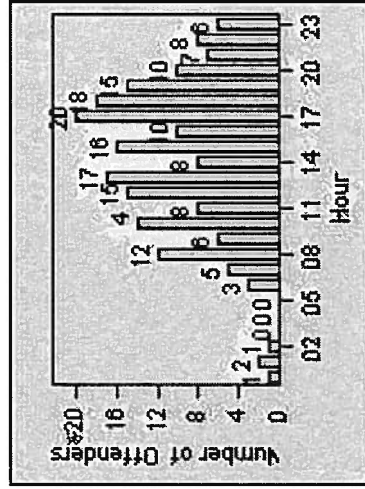

Redflex Redlight Offender Statistics

CONTRACT: Beverly Hills   **LOCATION:** BEH-BEWI-01 Beverly Dr and Wilshire Blvd
DATE FROM: 01-Jul-2013   **DATE TO:** 31-Jul-2013

LANE 4

LANE TOTAL