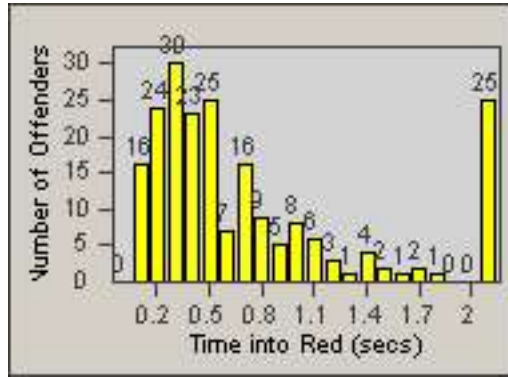

CONTRACT: Commerce
DATE FROM: 01-Jan-2013

LOCATION: COM-ATTG-03L Atlantic Blvd and Telegraph Rd
DATE TO: 31-Jan-2013

LANE 4

LANE 5

Redflex Redlight Offender Statistics

CONTRACT: Commerce
 DATE FROM: 01-Jan-2013

LOCATION: COM-ATTG-03L Atlantic Blvd and Telegraph Rd
 DATE TO: 31-Jan-2013

LANE TOTAL

Redflex Redlight Offender Statistics

CONTRACT: Commerce
DATE FROM: 01-Jan-2013

LOCATION: COM-ATTG-03R Atlantic Blvd and Telegraph Rd
DATE TO: 31-Jan-2013