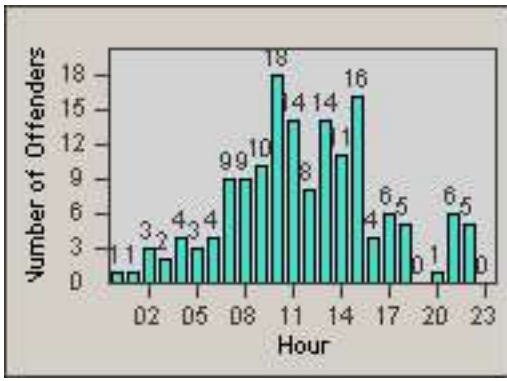

Redflex Redlight Offender Statistics

CONTRACT: Commerce
DATE FROM: 01-Jan-2013

LOCATION: COM-SLGA-01 Slauson Ave and Gage Ave
DATE TO: 31-Jan-2013

LANE 4