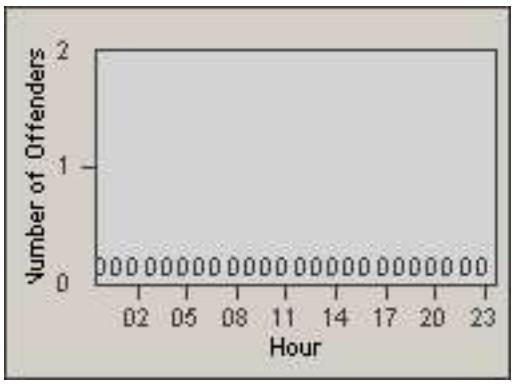

Redflex Redlight Offender Statistics

CONTRACT: Commerce
DATE FROM: 01-Jan-2013

LOCATION: COM-ATTG-03R Atlantic Blvd and Telegraph Rd
DATE TO: 31-Jan-2013

LANE 1

LANE 2