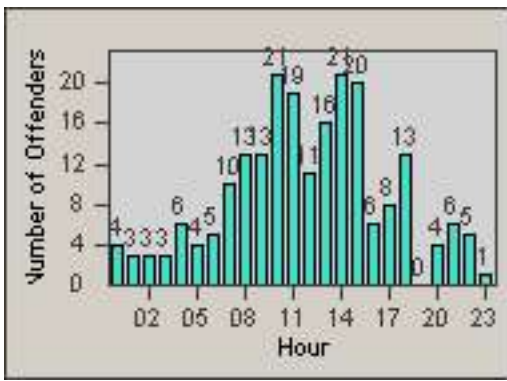

CONTRACT: Commerce
 DATE FROM: 01-Jan-2013

LOCATION: COM-SLGA-01 Slauson Ave and Gage Ave
 DATE TO: 31-Jan-2013

LANE 4

LANE 5

LANE TOTAL

Redflex Redlight Offender Statistics

CONTRACT: Commerce LOCATION: COM-SLGA-01 Slauson Ave and Gage Ave
DATE FROM: 01-Jan-2013 DATE TO: 31-Jan-2013