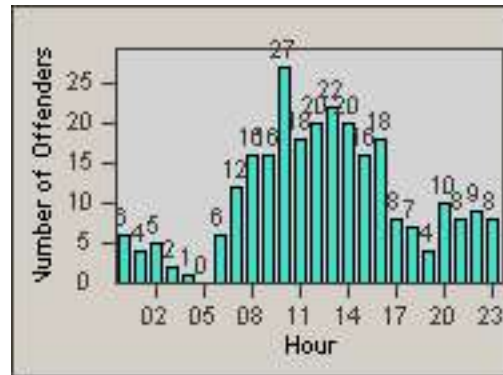

Redflex Redlight Offender Statistics

CONTRACT: Commerce
 DATE FROM: 01-Jan-2013

LOCATION: COM-TEGA-03 Garfield and Telegraph
 DATE TO: 31-Jan-2013

LANE 1

LANE 2

LANE 3

Redflex Redlight Offender Statistics

CONTRACT: Commerce

LOCATION: COM-TEGA-03 Garfield and Telegraph

DATE FROM: 01-Jan-2013

DATE TO: 31-Jan-2013

LANE 4

LANE 5

LANE TOTAL

Redflex Redlight Offender Statistics

CONTRACT: Commerce LOCATION: COM-TEGA-03 Garfield and Telegraph
DATE FROM: 01-Jan-2013 DATE TO: 31-Jan-2013