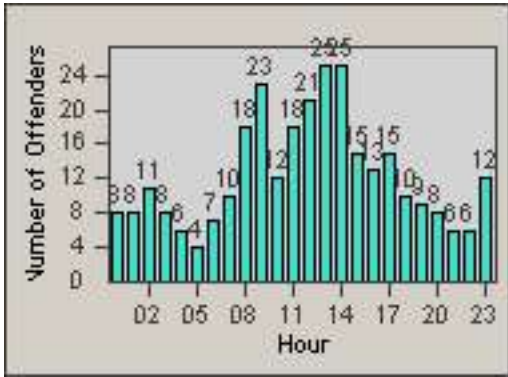

Redflex Redlight Offender Statistics

CONTRACT: Commerce
 DATE FROM: 01-Jan-2013

LOCATION: COM-ATTG-03R Atlantic Blvd and Telegraph Rd
 DATE TO: 31-Jan-2013

LANE TOTAL

Redflex Redlight Offender Statistics

CONTRACT: Commerce
 DATE FROM: 01-Jan-2013