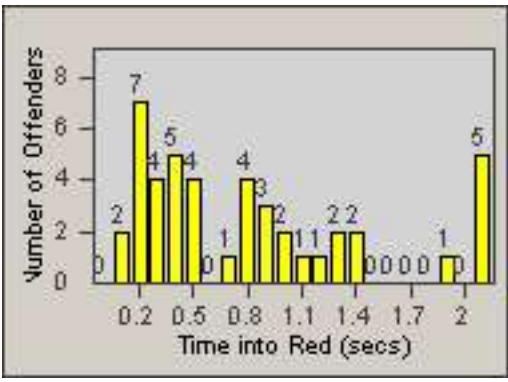

Redflex Redlight Offender Statistics

CONTRACT: Commerce
DATE FROM: 01-Jan-2013

LOCATION: COM-SLGA-01 Slauson Ave and Gage Ave
DATE TO: 31-Jan-2013

LANE 1