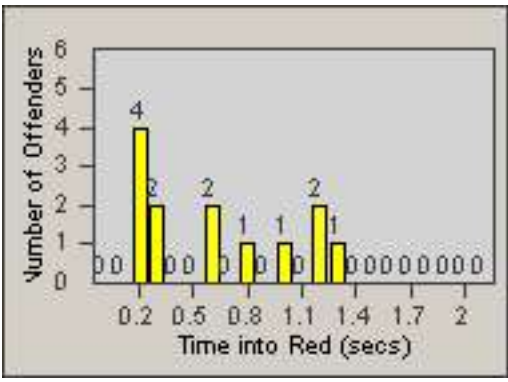

Redflex Redlight Offender Statistics

CONTRACT: Commerce
DATE FROM: 01-Jan-2013

LOCATION: COM-SLGA-03 Slauson Ave and Gage Ave
DATE TO: 31-Jan-2013

LANE 1