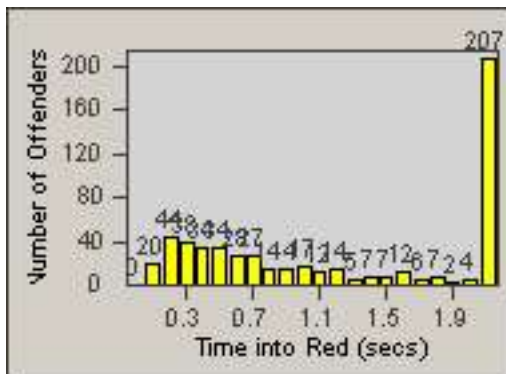

Redflex Redlight Offender Statistics

CONTRACT: Commerce
 DATE FROM: 01-Jan-2013

LOCATION: COM-TEGA-03 Garfield and Telegraph
 DATE TO: 31-Jan-2013

LANE 1

LANE 2

LANE 3

Redflex Redlight Offender Statistics

CONTRACT: Commerce

LOCATION: COM-TEGA-03 Garfield and Telegraph

DATE FROM: 01-Jan-2013

DATE TO: 31-Jan-2013

LANE 4

LANE 5

LANE TOTAL

Redflex Redlight Offender Statistics

CONTRACT: Commerce LOCATION: COM-TEGA-03 Garfield and Telegraph
DATE FROM: 01-Jan-2013 DATE TO: 31-Jan-2013