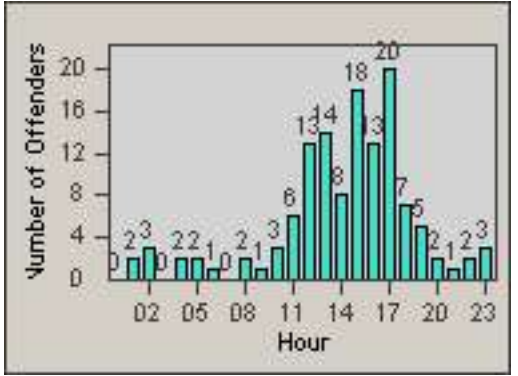

Redflex Redlight Offender Statistics

CONTRACT: Commerce
 DATE FROM: 01-Jan-2013

LOCATION: COM-ATTG-03L Atlantic Blvd and Telegraph Rd
 DATE TO: 31-Jan-2013

LANE 1

LANE 2

LANE 3

Redflex Redlight Offender Statistics