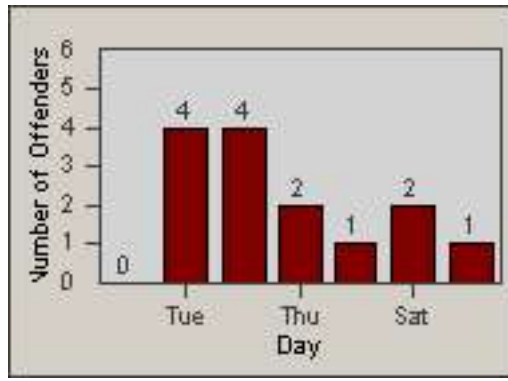

Redflex Redlight Offender Statistics

CONTRACT: Commerce
DATE FROM: 01-Jan-2013

LOCATION: COM-EASL-01 Slauson Ave and Eastern Ave
DATE TO: 31-Jan-2013

LANE 1

LANE 2

LANE 3