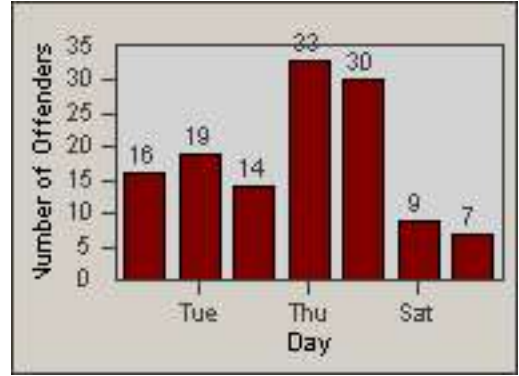

Redflex Redlight Offender Statistics

CONTRACT: Commerce
 DATE FROM: 01-Jan-2013

LOCATION: COM-ATTG-03L Atlantic Blvd and Telegraph Rd
 DATE TO: 31-Jan-2013

LANE 1

LANE 2

LANE 3

Redflex Redlight Offender Statistics