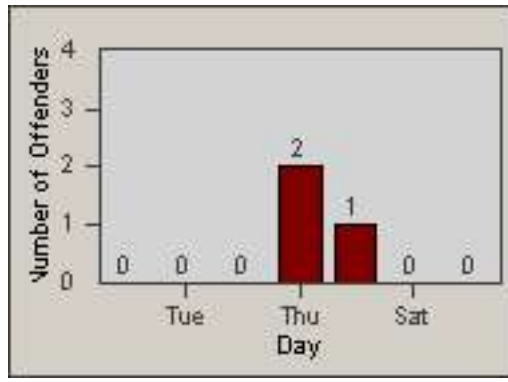

Redflex Redlight Offender Statistics

CONTRACT: Commerce
 DATE FROM: 01-Jan-2013

LOCATION: COM-TEGA-01 Garfield and Telegraph
 DATE TO: 31-Jan-2013

LANE 1

LANE 2

LANE 3

Redflex Redlight Offender Statistics

CONTRACT: Commerce
 DATE FROM: 01-Jan-2013