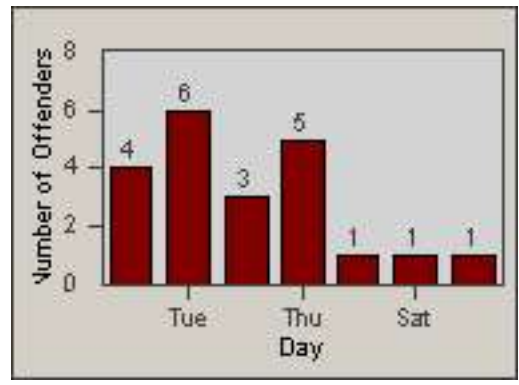

Redflex Redlight Offender Statistics

CONTRACT: Commerce
DATE FROM: 01-Jan-2013

LOCATION: COM-TGAT-01 Atlantic Blvd and Telegraph Rd
DATE TO: 31-Jan-2013

LANE 1

LANE 2