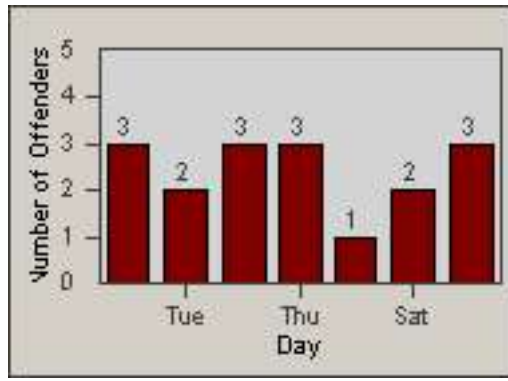

Redflex Redlight Offender Statistics

CONTRACT: Commerce
DATE FROM: 01-Jan-2013

LOCATION: COM-SLEA-01 Slauson Ave and Eastern Ave
DATE TO: 31-Jan-2013

LANE 1

LANE 2

LANE 3