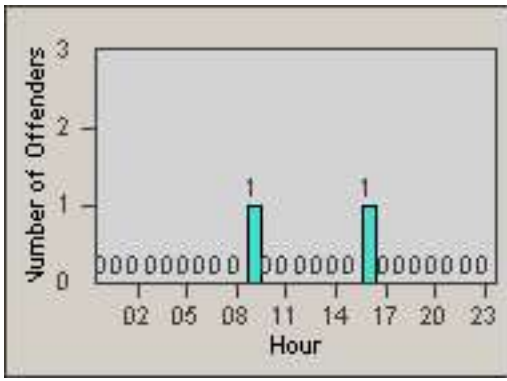

Redflex Redlight Offender Statistics

CONTRACT: Commerce
 DATE FROM: 01-Jan-2013

LOCATION: COM-SLGA-03 Slauson Ave and Gage Ave
 DATE TO: 31-Jan-2013

LANE 1

LANE 2

LANE 3

Redflex Redlight Offender Statistics