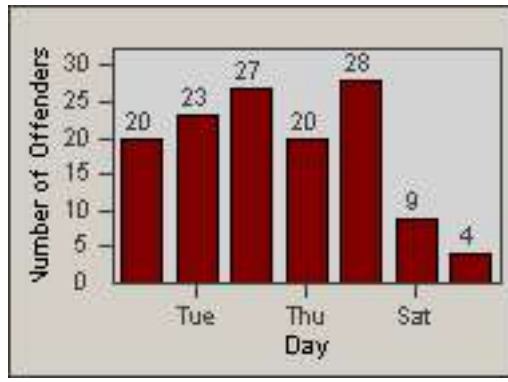

Redflex Redlight Offender Statistics

CONTRACT: Commerce
DATE FROM: 01-Jan-2013

LOCATION: COM-TEGA-03 Garfield and Telegraph
DATE TO: 31-Jan-2013

LANE 1