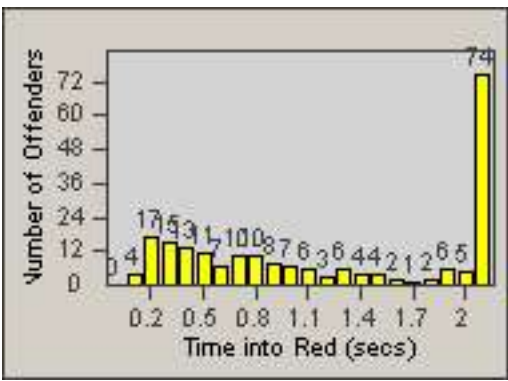

CONTRACT: Commerce
 DATE FROM: 01-Jan-2013

LOCATION: COM-SLGA-01 Slauson Ave and Gage Ave
 DATE TO: 31-Jan-2013

LANE 4

LANE 5

LANE TOTAL

Redflex Redlight Offender Statistics

CONTRACT: Commerce LOCATION: COM-SLGA-01 Slauson Ave and Gage Ave
DATE FROM: 01-Jan-2013 DATE TO: 31-Jan-2013