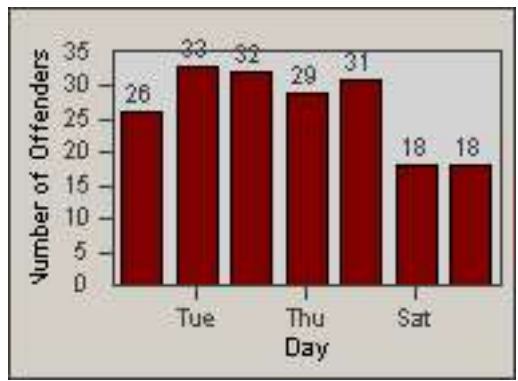

Redflex Redlight Offender Statistics

CONTRACT: Commerce
DATE FROM: 01-Jan-2013

LOCATION: COM-EASL-01 Slauson Ave and Eastern Ave
DATE TO: 31-Jan-2013

LANE 4

LANE 5

LANE TOTAL