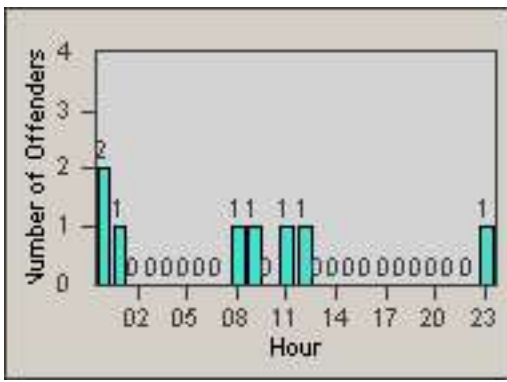

Redflex Redlight Offender Statistics

CONTRACT: Commerce
 DATE FROM: 01-Jan-2013

LOCATION: COM-SLGA-01 Slauson Ave and Gage Ave
 DATE TO: 31-Jan-2013

LANE 1

LANE 2

LANE 3

Redflex Redlight Offender Statistics