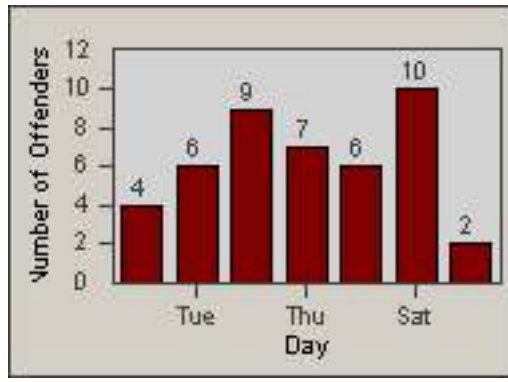

Redflex Redlight Offender Statistics

CONTRACT: Commerce
 DATE FROM: 01-Jan-2013

LOCATION: COM-SLGA-01 Slauson Ave and Gage Ave
 DATE TO: 31-Jan-2013

LANE 1

LANE 2

LANE 3

Redflex Redlight Offender Statistics