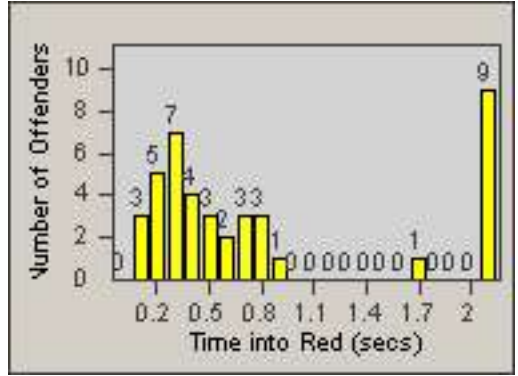

LOCATION: COM-TEGA-03 Garfield and Telegraph

DATE FROM: 01-Jan-2013

DATE TO: 31-Jan-2013

LANE 4

LANE 5

LANE TOTAL

Redflex Redlight Offender Statistics

CONTRACT: Commerce LOCATION: COM-TEGA-03 Garfield and Telegraph
DATE FROM: 01-Jan-2013 DATE TO: 31-Jan-2013

Redflex Redlight Offender Statistics

CONTRACT: Commerce
 DATE FROM: 01-Jan-2013

LOCATION: COM-TGAT-01 Atlantic Blvd and Telegraph Rd
 DATE TO: 31-Jan-2013

LANE 1

LANE 2

LANE 3

Redflex Redlight Offender Statistics