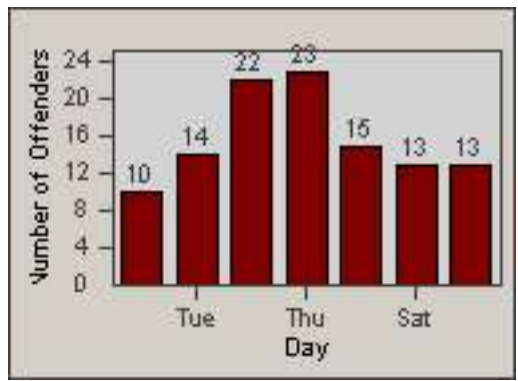

LOCATION: COM-TEGA-01 Garfield and Telegraph
 DATE TO: 31-Jan-2013

LANE 4

LANE 5

LANE TOTAL

Redflex Redlight Offender Statistics

CONTRACT: Commerce LOCATION: COM-TEGA-01 Garfield and Telegraph
DATE FROM: 01-Jan-2013 DATE TO: 31-Jan-2013