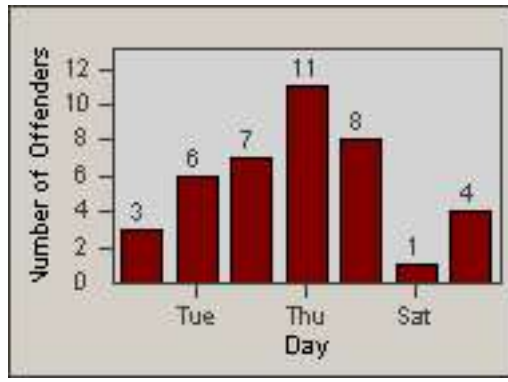

Redflex Redlight Offender Statistics

CONTRACT: Commerce
DATE FROM: 01-Jan-2013

LOCATION: COM-SLEA-01 Slauson Ave and Eastern Ave
DATE TO: 31-Jan-2013

LANE 1