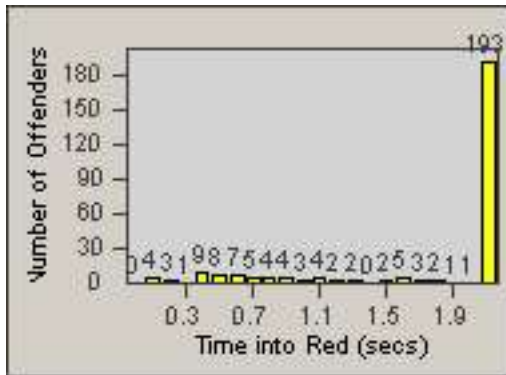

LOCATION: COM-TEGA-03 Garfield and Telegraph

DATE FROM: 01-Jan-2013

DATE TO: 31-Jan-2013

LANE 4

LANE 5

LANE TOTAL

Redflex Redlight Offender Statistics

CONTRACT: Commerce LOCATION: COM-TEGA-03 Garfield and Telegraph
DATE FROM: 01-Jan-2013 DATE TO: 31-Jan-2013