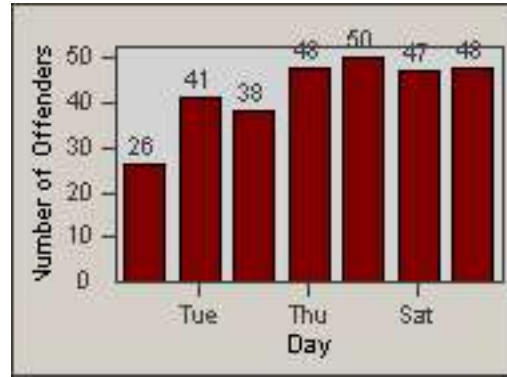

Redflex Redlight Offender Statistics

CONTRACT: Commerce
 DATE FROM: 01-Jan-2013

LOCATION: COM-ATTG-03R Atlantic Blvd and Telegraph Rd
 DATE TO: 31-Jan-2013

LANE TOTAL

Redflex Redlight Offender Statistics

CONTRACT: Commerce
 DATE FROM: 01-Jan-2013