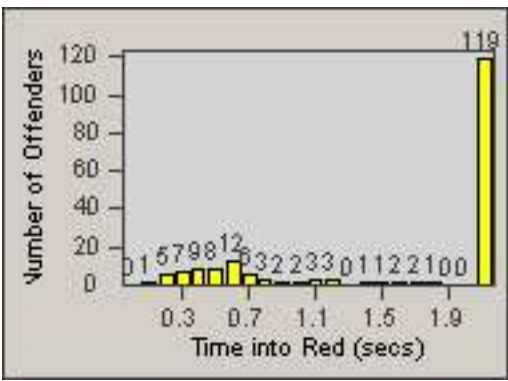

Redflex Redlight Offender Statistics

CONTRACT: Commerce
DATE FROM: 01-Jan-2013

LOCATION: COM-EASL-01 Slauson Ave and Eastern Ave
DATE TO: 31-Jan-2013

LANE 4

LANE 5

LANE TOTAL