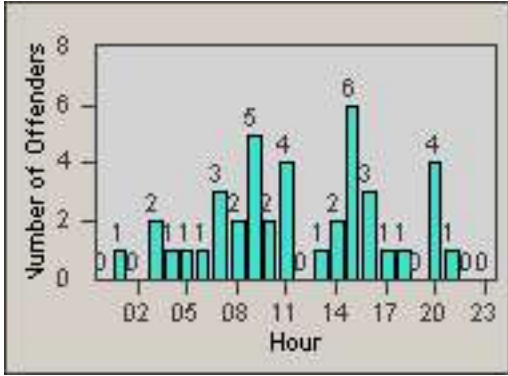

LOCATION: COM-TEGA-03 Garfield and Telegraph

DATE FROM: 01-Jan-2013

DATE TO: 31-Jan-2013

LANE 4

LANE 5

LANE TOTAL

Redflex Redlight Offender Statistics

CONTRACT: Commerce LOCATION: COM-TEGA-03 Garfield and Telegraph
DATE FROM: 01-Jan-2013 DATE TO: 31-Jan-2013

Redflex Redlight Offender Statistics

CONTRACT: Commerce
 DATE FROM: 01-Jan-2013

LOCATION: COM-TGAT-01 Atlantic Blvd and Telegraph Rd
 DATE TO: 31-Jan-2013

LANE 1

LANE 2

LANE 3

Redflex Redlight Offender Statistics