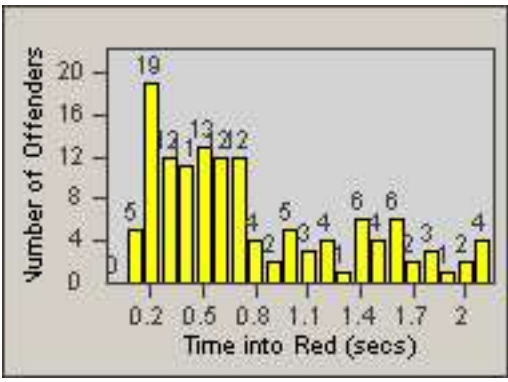

Redflex Redlight Offender Statistics

CONTRACT: Commerce
 DATE FROM: 01-Jan-2013

LOCATION: COM-TEGA-01 Garfield and Telegraph
 DATE TO: 31-Jan-2013

LANE 1

LANE 2

LANE 3

Redflex Redlight Offender Statistics

CONTRACT: Commerce
 DATE FROM: 01-Jan-2013

LOCATION: COM-TEGA-01 Garfield and Telegraph
 DATE TO: 31-Jan-2013

LANE 4

LANE 5

LANE TOTAL

Redflex Redlight Offender Statistics

CONTRACT: Commerce LOCATION: COM-TEGA-01 Garfield and Telegraph
DATE FROM: 01-Jan-2013 DATE TO: 31-Jan-2013

Redflex Redlight Offender Statistics

CONTRACT: Commerce
 DATE FROM: 01-Jan-2013

LOCATION: COM-TEGA-03 Garfield and Telegraph
 DATE TO: 31-Jan-2013

LANE 1

LANE 2

LANE 3

Redflex Redlight Offender Statistics

CONTRACT: Commerce