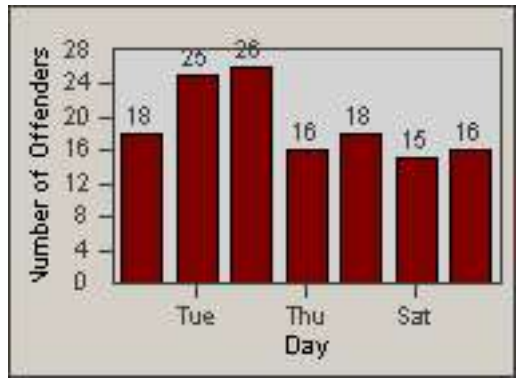

Redflex Redlight Offender Statistics

CONTRACT: Commerce
DATE FROM: 01-Jan-2013

LOCATION: COM-EASL-01 Slauson Ave and Eastern Ave
DATE TO: 31-Jan-2013

LANE 4