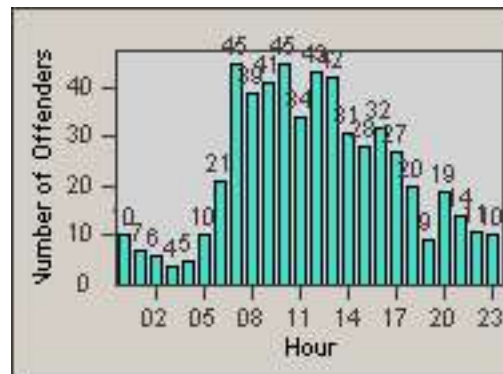

Redflex Redlight Offender Statistics

CONTRACT: Commerce
 DATE FROM: 01-Jan-2013

LOCATION: COM-TEGA-03 Garfield and Telegraph
 DATE TO: 31-Jan-2013

LANE 1

LANE 2

LANE 3

Redflex Redlight Offender Statistics

CONTRACT: Commerce

LOCATION: COM-TEGA-03 Garfield and Telegraph

DATE FROM: 01-Jan-2013

DATE TO: 31-Jan-2013

LANE 4

LANE 5

LANE TOTAL

Redflex Redlight Offender Statistics

CONTRACT: Commerce LOCATION: COM-TEGA-03 Garfield and Telegraph
DATE FROM: 01-Jan-2013 DATE TO: 31-Jan-2013