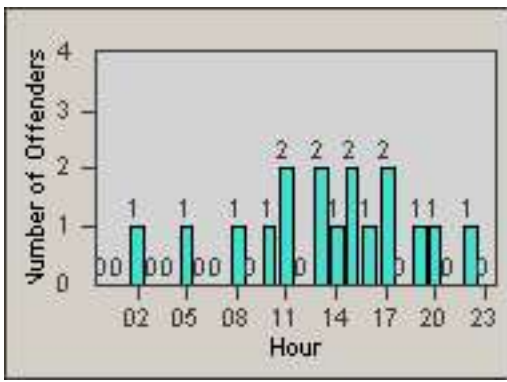

LOCATION: COM-EASL-01 Slauson Ave and Eastern Ave
 DATE TO: 31-Jan-2013

LANE 1

LANE 2

LANE 3

Redflex Redlight Offender Statistics

CONTRACT: Commerce
 DATE FROM: 01-Jan-2013

LOCATION: COM-EASL-01 Slauson Ave and Eastern Ave
 DATE TO: 31-Jan-2013