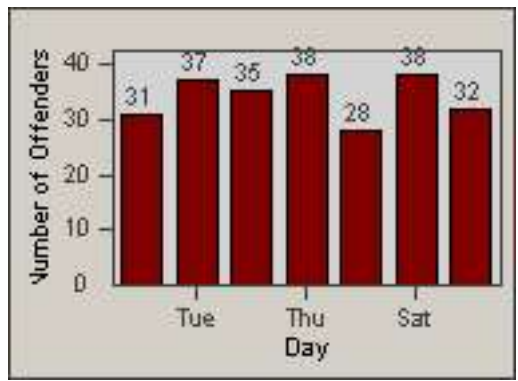

LOCATION: COM-SLEA-01 Slauson Ave and Eastern Ave
DATE TO: 31-Jan-2013

LANE 4

LANE 5

LANE TOTAL

Redflex Redlight Offender Statistics

CONTRACT: Commerce LOCATION: COM-SLEA-01 Slauson Ave and Eastern Ave
DATE FROM: 01-Jan-2013 DATE TO: 31-Jan-2013