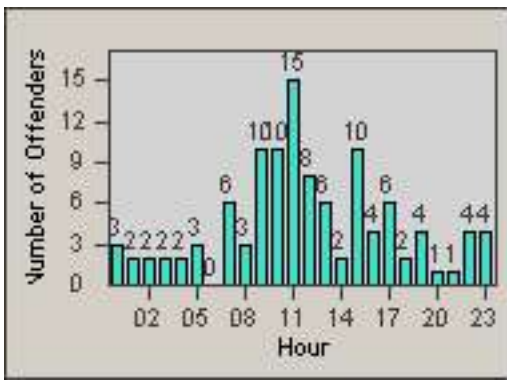

Redflex Redlight Offender Statistics

CONTRACT: Commerce
 DATE FROM: 01-Jan-2013

LOCATION: COM-TEGA-01 Garfield and Telegraph
 DATE TO: 31-Jan-2013

LANE 1

LANE 2

LANE 3

Redflex Redlight Offender Statistics

CONTRACT: Commerce
 DATE FROM: 01-Jan-2013

LOCATION: COM-TEGA-01 Garfield and Telegraph
 DATE TO: 31-Jan-2013

LANE 4

LANE 5

LANE TOTAL

Redflex Redlight Offender Statistics

CONTRACT: Commerce LOCATION: COM-TEGA-01 Garfield and Telegraph
DATE FROM: 01-Jan-2013 DATE TO: 31-Jan-2013

Redflex Redlight Offender Statistics

CONTRACT: Commerce
 DATE FROM: 01-Jan-2013

LOCATION: COM-TEGA-03 Garfield and Telegraph
 DATE TO: 31-Jan-2013

LANE 1

LANE 2

LANE 3

Redflex Redlight Offender Statistics

CONTRACT: Commerce