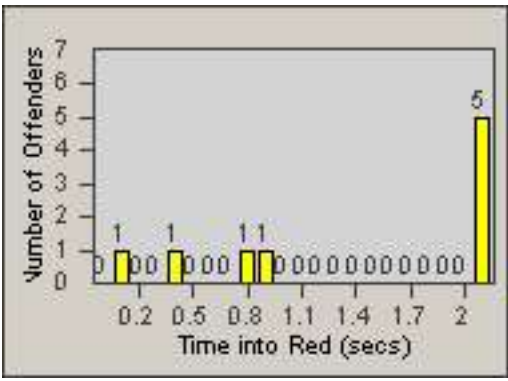

Redflex Redlight Offender Statistics

CONTRACT: Commerce
 DATE FROM: 01-Jan-2013

LOCATION: COM-SLGA-01 Slauson Ave and Gage Ave
 DATE TO: 31-Jan-2013

LANE 1

LANE 2

LANE 3

Redflex Redlight Offender Statistics