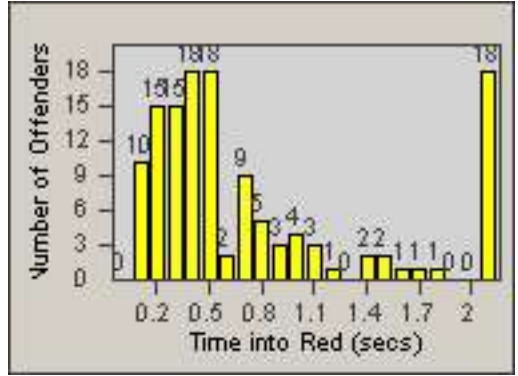

Redflex Redlight Offender Statistics

CONTRACT: Commerce
 DATE FROM: 01-Jan-2013

LOCATION: COM-ATTG-03L Atlantic Blvd and Telegraph Rd
 DATE TO: 31-Jan-2013

LANE 1

LANE 2

LANE 3

Redflex Redlight Offender Statistics