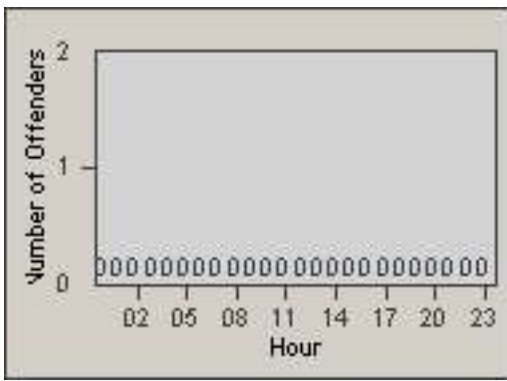

Redflex Redlight Offender Statistics

CONTRACT: Commerce
DATE FROM: 01-Jan-2013

LOCATION: COM-SLEA-01 Slauson Ave and Eastern Ave
DATE TO: 31-Jan-2013

LANE 4

LANE 5

LANE TOTAL