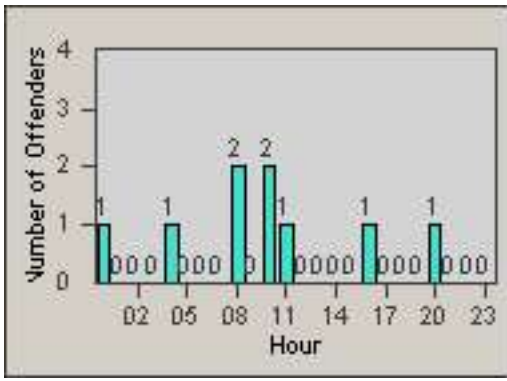

Redflex Redlight Offender Statistics

CONTRACT: Commerce
 DATE FROM: 01-Jan-2013

LOCATION: COM-SLGA-01 Slauson Ave and Gage Ave
 DATE TO: 31-Jan-2013

LANE 1

LANE 2

LANE 3

Redflex Redlight Offender Statistics