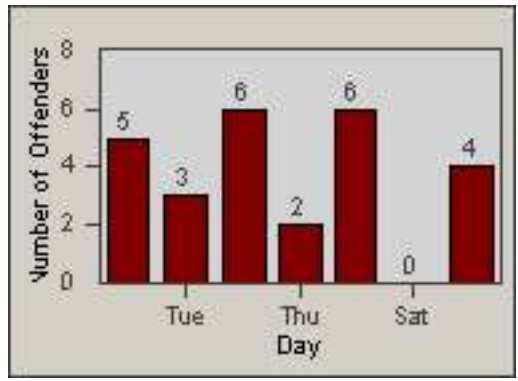

Redflex Redlight Offender Statistics

CONTRACT: Commerce
DATE FROM: 01-Jan-2013

LOCATION: COM-SLGA-03 Slauson Ave and Gage Ave
DATE TO: 31-Jan-2013

LANE 4