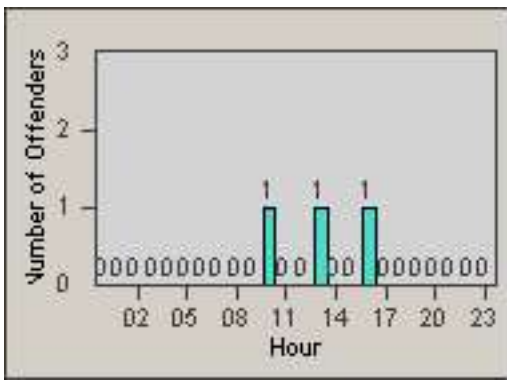

Redflex Redlight Offender Statistics

CONTRACT: Commerce
 DATE FROM: 01-Jan-2013

LOCATION: COM-SLGA-03 Slauson Ave and Gage Ave
 DATE TO: 31-Jan-2013

LANE 1

LANE 2

LANE 3

Redflex Redlight Offender Statistics