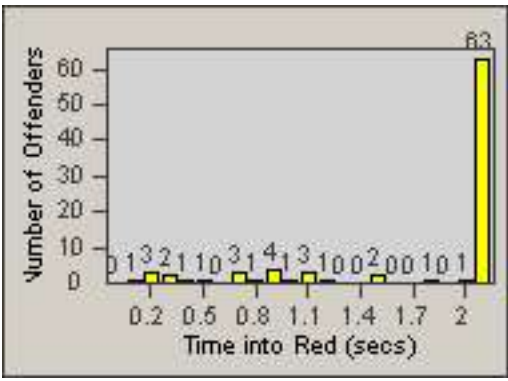

Redflex Redlight Offender Statistics

CONTRACT: Commerce
DATE FROM: 01-Jan-2013

LOCATION: COM-TEGA-01 Garfield and Telegraph
DATE TO: 31-Jan-2013

LANE 4