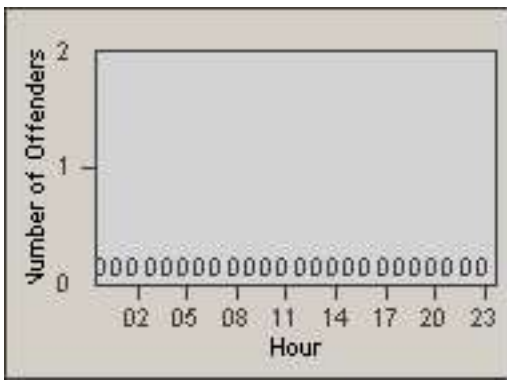

Redflex Redlight Offender Statistics

CONTRACT: Commerce
DATE FROM: 01-Jan-2013

LOCATION: COM-SLGA-01 Slauson Ave and Gage Ave
DATE TO: 31-Jan-2013

LANE 4

LANE 5

LANE TOTAL