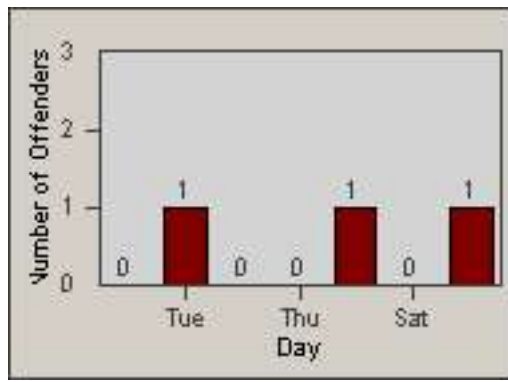

Redflex Redlight Offender Statistics

CONTRACT: Commerce
 DATE FROM: 01-Jan-2013

LOCATION: COM-SLGA-03 Slauson Ave and Gage Ave
 DATE TO: 31-Jan-2013

LANE 1

LANE 2

LANE 3

Redflex Redlight Offender Statistics