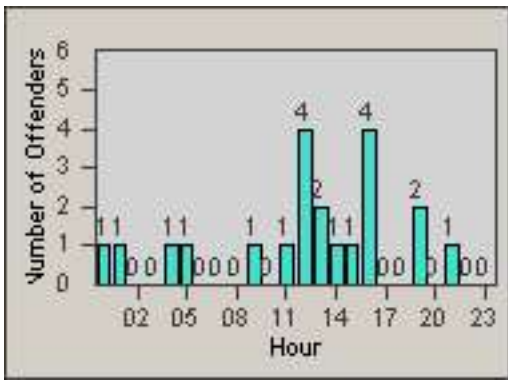

Redflex Redlight Offender Statistics

CONTRACT: Commerce
DATE FROM: 01-Jan-2013

LOCATION: COM-TGAT-01 Atlantic Blvd and Telegraph Rd
DATE TO: 31-Jan-2013

LANE 1

LANE 2