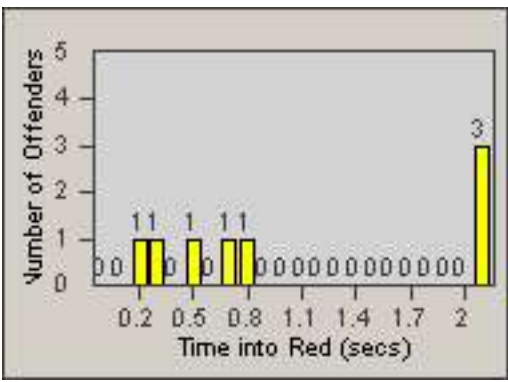

Redflex Redlight Offender Statistics

CONTRACT: Commerce
 DATE FROM: 01-Jan-2013

LOCATION: COM-SLGA-01 Slauson Ave and Gage Ave
 DATE TO: 31-Jan-2013

LANE 1

LANE 2

LANE 3

Redflex Redlight Offender Statistics