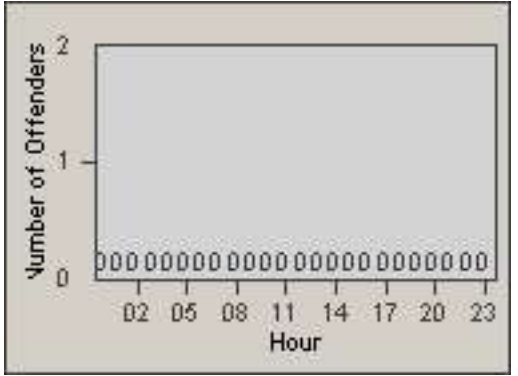

Redflex Redlight Offender Statistics

CONTRACT: Commerce
DATE FROM: 01-Jan-2013

LOCATION: COM-ATTG-03R Atlantic Blvd and Telegraph Rd
DATE TO: 31-Jan-2013

LANE 1

LANE 2

LANE 3