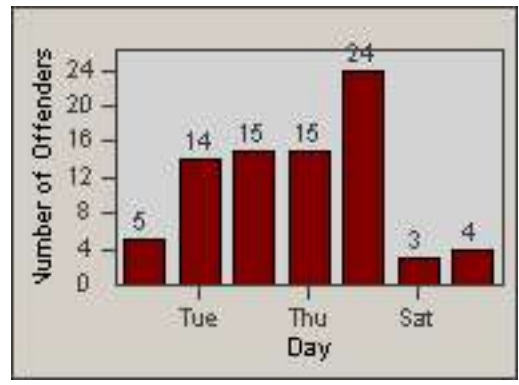

Redflex Redlight Offender Statistics

CONTRACT: Commerce
 DATE FROM: 01-Jan-2013

LOCATION: COM-ATTG-03L Atlantic Blvd and Telegraph Rd
 DATE TO: 31-Jan-2013

LANE 1

LANE 2

LANE 3

Redflex Redlight Offender Statistics