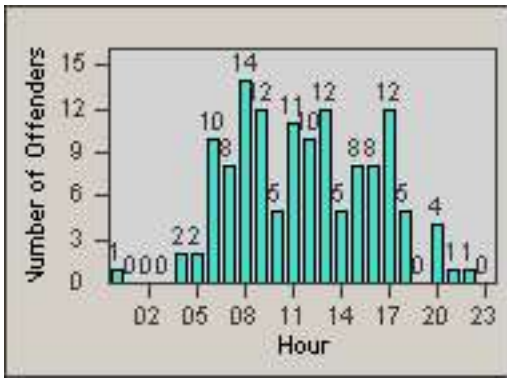

LOCATION: COM-TEGA-01 Garfield and Telegraph
 DATE TO: 31-Jan-2013

LANE 4

LANE 5

LANE TOTAL

Redflex Redlight Offender Statistics

CONTRACT: Commerce LOCATION: COM-TEGA-01 Garfield and Telegraph
DATE FROM: 01-Jan-2013 DATE TO: 31-Jan-2013

Redflex Redlight Offender Statistics

CONTRACT: Commerce
 DATE FROM: 01-Jan-2013

LOCATION: COM-TEGA-03 Garfield and Telegraph
 DATE TO: 31-Jan-2013

LANE 1

LANE 2

LANE 3

Redflex Redlight Offender Statistics

CONTRACT: Commerce