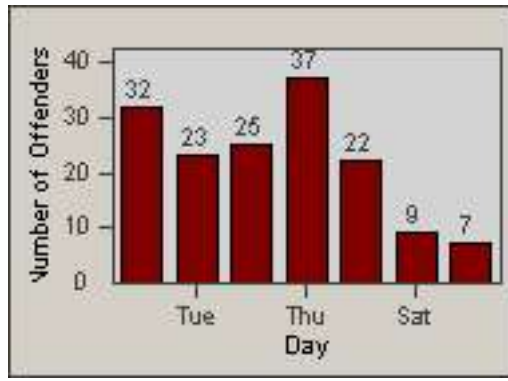

Redflex Redlight Offender Statistics

CONTRACT: Commerce
 DATE FROM: 01-Jan-2013

LOCATION: COM-TEGA-03 Garfield and Telegraph
 DATE TO: 31-Jan-2013

LANE 1

LANE 2

LANE 3

Redflex Redlight Offender Statistics

CONTRACT: Commerce