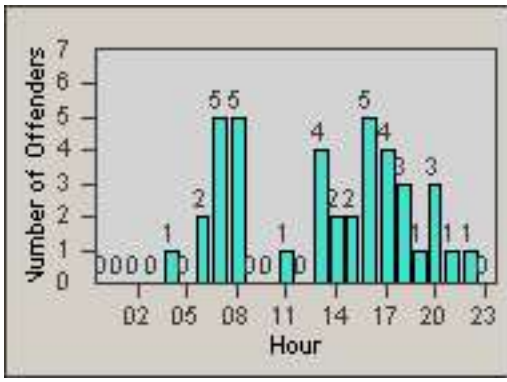

Redflex Redlight Offender Statistics

CONTRACT: Commerce
DATE FROM: 01-Jan-2013

LOCATION: COM-SLEA-01 Slauson Ave and Eastern Ave
DATE TO: 31-Jan-2013

LANE 1