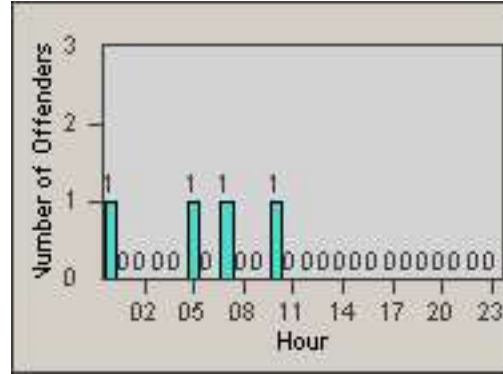

Redflex Redlight Offender Statistics

CONTRACT: Commerce
 DATE FROM: 01-Jan-2013

LOCATION: COM-TEGA-03 Garfield and Telegraph
 DATE TO: 31-Jan-2013

LANE 1

LANE 2

LANE 3

Redflex Redlight Offender Statistics

CONTRACT: Commerce

LOCATION: COM-TEGA-03 Garfield and Telegraph

DATE FROM: 01-Jan-2013

DATE TO: 31-Jan-2013

LANE 4

LANE 5

LANE TOTAL

Redflex Redlight Offender Statistics

CONTRACT: Commerce LOCATION: COM-TEGA-03 Garfield and Telegraph
DATE FROM: 01-Jan-2013 DATE TO: 31-Jan-2013