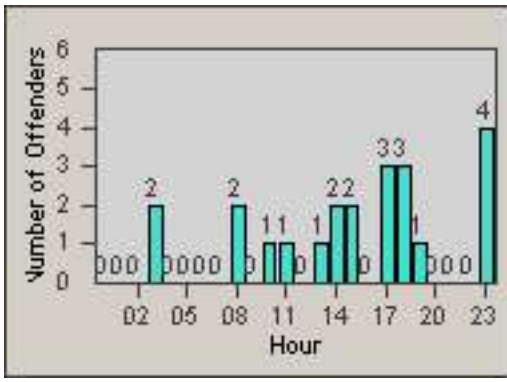

Redflex Redlight Offender Statistics

CONTRACT: Commerce
DATE FROM: 01-Jan-2013

LOCATION: COM-EASL-01 Slauson Ave and Eastern Ave
DATE TO: 31-Jan-2013

LANE 1