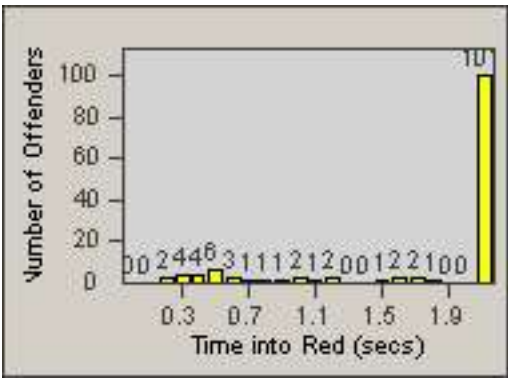

Redflex Redlight Offender Statistics

CONTRACT: Commerce
DATE FROM: 01-Jan-2013

LOCATION: COM-EASL-01 Slauson Ave and Eastern Ave
DATE TO: 31-Jan-2013

LANE 4