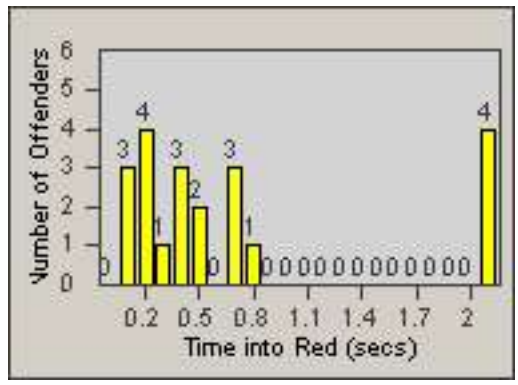

Redflex Redlight Offender Statistics

CONTRACT: Commerce
DATE FROM: 01-Jan-2013

LOCATION: COM-TGAT-01 Atlantic Blvd and Telegraph Rd
DATE TO: 31-Jan-2013

LANE 1

LANE 2