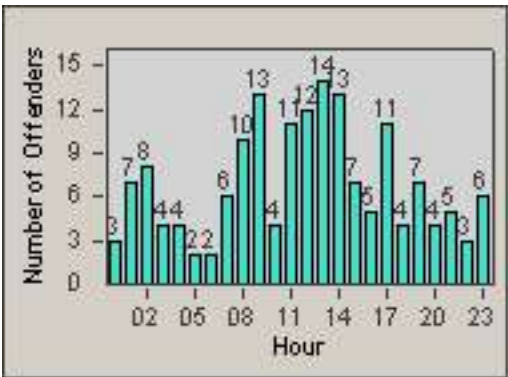

LANE 1

LANE 2

LANE 3

Redflex Redlight Offender Statistics

CONTRACT: Commerce
 DATE FROM: 01-Jan-2013

LOCATION: COM-ATTG-03R Atlantic Blvd and Telegraph Rd
 DATE TO: 31-Jan-2013

LANE 4

LANE 5

Redflex Redlight Offender Statistics

CONTRACT: Commerce
 DATE FROM: 01-Jan-2013

LOCATION: COM-ATTG-03R Atlantic Blvd and Telegraph Rd
 DATE TO: 31-Jan-2013

LANE TOTAL

Redflex Redlight Offender Statistics

CONTRACT: Commerce
 DATE FROM: 01-Jan-2013