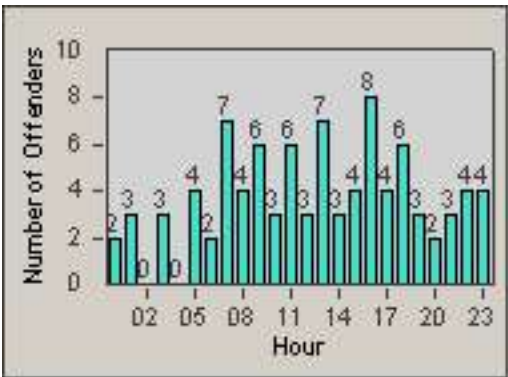

Redflex Redlight Offender Statistics

CONTRACT: Commerce
DATE FROM: 01-Jan-2013

LOCATION: COM-TGAT-01 Atlantic Blvd and Telegraph Rd
DATE TO: 31-Jan-2013

LANE 4