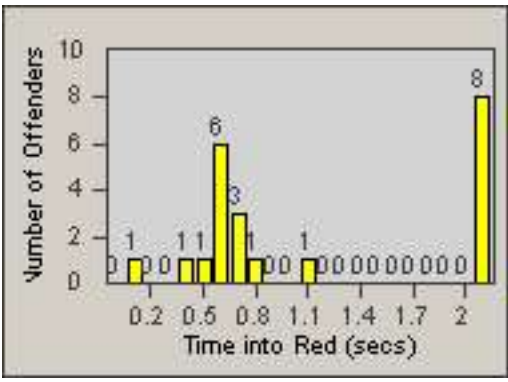

Redflex Redlight Offender Statistics

CONTRACT: Commerce
DATE FROM: 01-Jan-2013

LOCATION: COM-EASL-01 Slauson Ave and Eastern Ave
DATE TO: 31-Jan-2013

LANE 1