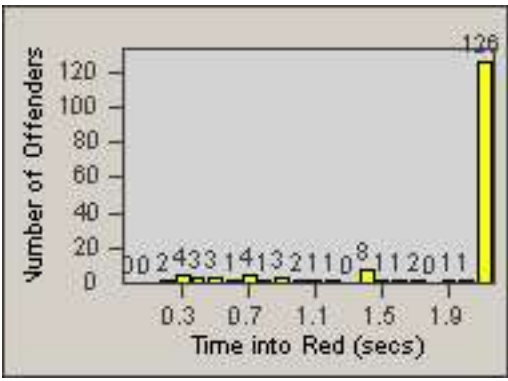

Redflex Redlight Offender Statistics

CONTRACT: Commerce
DATE FROM: 01-Jan-2013

LOCATION: COM-SLEA-01 Slauson Ave and Eastern Ave
DATE TO: 31-Jan-2013

LANE 4