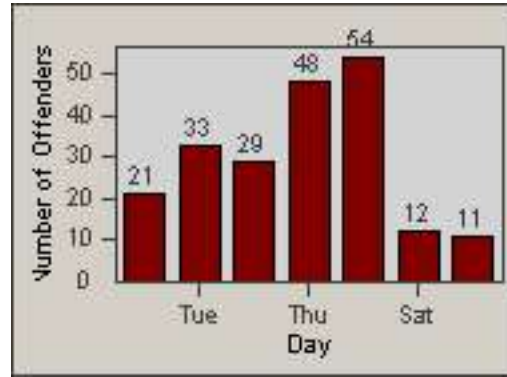

Redflex Redlight Offender Statistics

CONTRACT: Commerce
DATE FROM: 01-Jan-2013

LOCATION: COM-ATTG-03L Atlantic Blvd and Telegraph Rd
DATE TO: 31-Jan-2013

LANE TOTAL