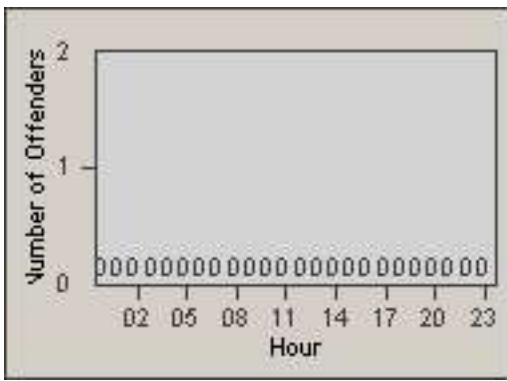

Redflex Redlight Offender Statistics

CONTRACT: Commerce
DATE FROM: 01-Jan-2013

LOCATION: COM-EASL-01 Slauson Ave and Eastern Ave
DATE TO: 31-Jan-2013

LANE 4

LANE 5

LANE TOTAL