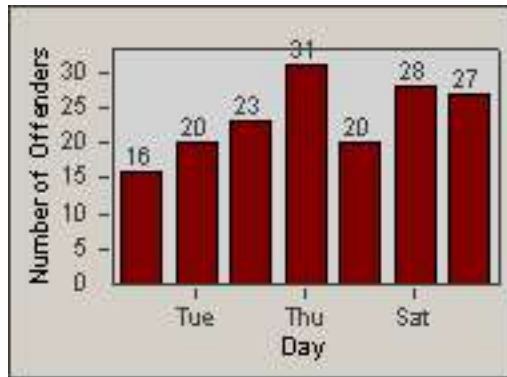

Redflex Redlight Offender Statistics

CONTRACT: Commerce
DATE FROM: 01-Jan-2013

LOCATION: COM-ATTG-03R Atlantic Blvd and Telegraph Rd
DATE TO: 31-Jan-2013