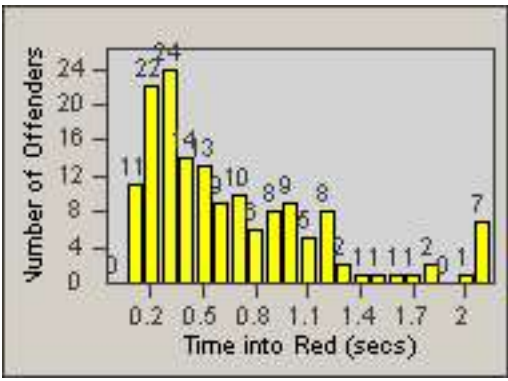

Redflex Redlight Offender Statistics

CONTRACT: Commerce
 DATE FROM: 01-Jan-2013

LOCATION: COM-TEGA-03 Garfield and Telegraph
 DATE TO: 31-Jan-2013

LANE 1

LANE 2

LANE 3

Redflex Redlight Offender Statistics

CONTRACT: Commerce

LOCATION: COM-TEGA-03 Garfield and Telegraph

DATE FROM: 01-Jan-2013

DATE TO: 31-Jan-2013

LANE 4

LANE 5

LANE TOTAL

Redflex Redlight Offender Statistics

CONTRACT: Commerce LOCATION: COM-TEGA-03 Garfield and Telegraph
DATE FROM: 01-Jan-2013 DATE TO: 31-Jan-2013