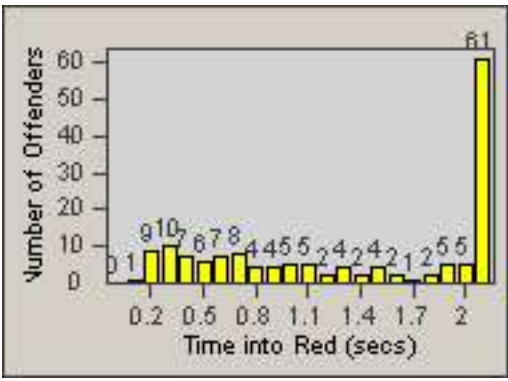

Redflex Redlight Offender Statistics

CONTRACT: Commerce
DATE FROM: 01-Jan-2013

LOCATION: COM-SLGA-01 Slauson Ave and Gage Ave
DATE TO: 31-Jan-2013

LANE 4