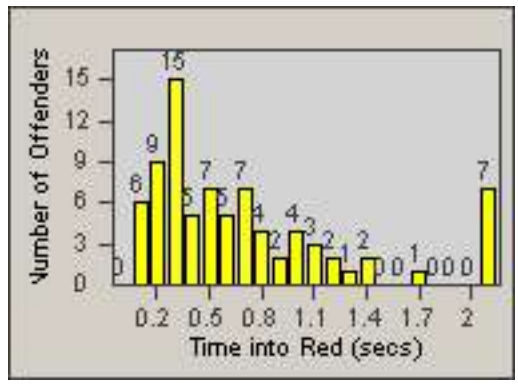

Redflex Redlight Offender Statistics

CONTRACT: Commerce
 DATE FROM: 01-Jan-2013

LOCATION: COM-ATTG-03L Atlantic Blvd and Telegraph Rd
 DATE TO: 31-Jan-2013

LANE 1

LANE 2

LANE 3

Redflex Redlight Offender Statistics