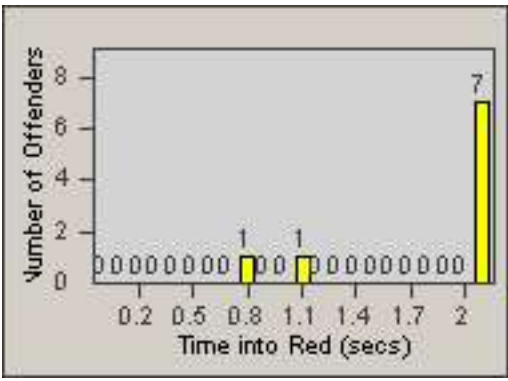

Redflex Redlight Offender Statistics

CONTRACT: Commerce
 DATE FROM: 01-Jan-2013

LOCATION: COM-TEGA-01 Garfield and Telegraph
 DATE TO: 31-Jan-2013

LANE 1

LANE 2

LANE 3

Redflex Redlight Offender Statistics

CONTRACT: Commerce
 DATE FROM: 01-Jan-2013