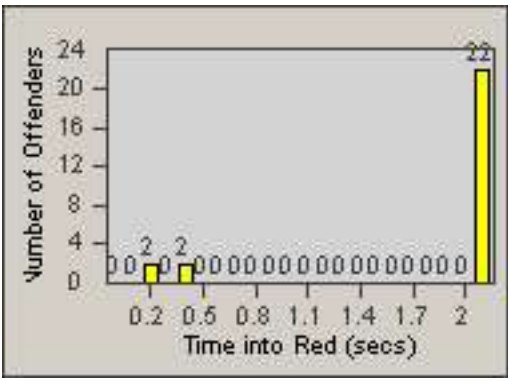

Redflex Redlight Offender Statistics

CONTRACT: Commerce
DATE FROM: 01-Jan-2013

LOCATION: COM-SLGA-03 Slauson Ave and Gage Ave
DATE TO: 31-Jan-2013

LANE 4