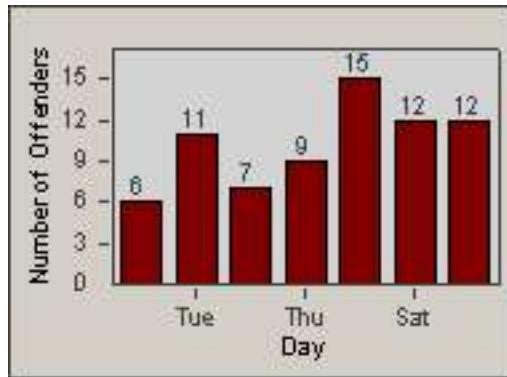

LANE 1

LANE 2

LANE 3

Redflex Redlight Offender Statistics

CONTRACT: Commerce
 DATE FROM: 01-Jan-2013

LOCATION: COM-ATTG-03R Atlantic Blvd and Telegraph Rd
 DATE TO: 31-Jan-2013

LANE 4

LANE 5