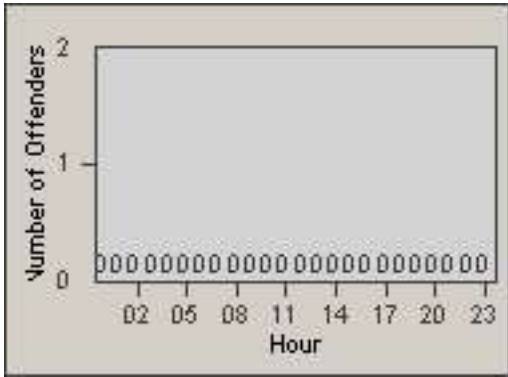

Redflex Redlight Offender Statistics

CONTRACT: Commerce
DATE FROM: 01-Jan-2013

LOCATION: COM-ATTG-03L Atlantic Blvd and Telegraph Rd
DATE TO: 31-Jan-2013

LANE 4

LANE 5