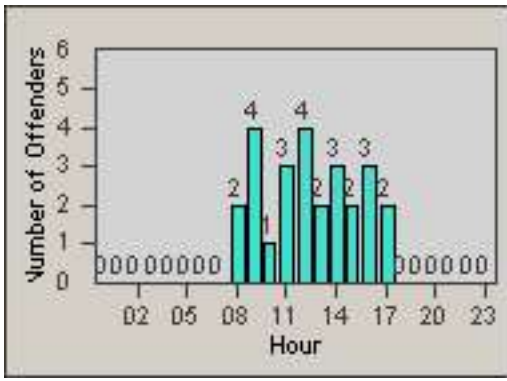

Redflex Redlight Offender Statistics

CONTRACT: Commerce
DATE FROM: 01-Jan-2013

LOCATION: COM-SLGA-03 Slauson Ave and Gage Ave
DATE TO: 31-Jan-2013

LANE 4