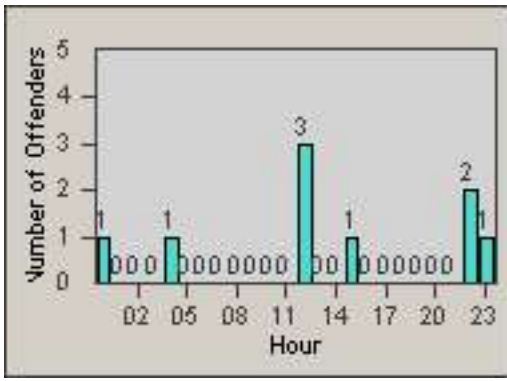

Redflex Redlight Offender Statistics

CONTRACT: Commerce
 DATE FROM: 01-Jan-2013

LOCATION: COM-TEGA-01 Garfield and Telegraph
 DATE TO: 31-Jan-2013

LANE 1

LANE 2

LANE 3

Redflex Redlight Offender Statistics

CONTRACT: Commerce
 DATE FROM: 01-Jan-2013