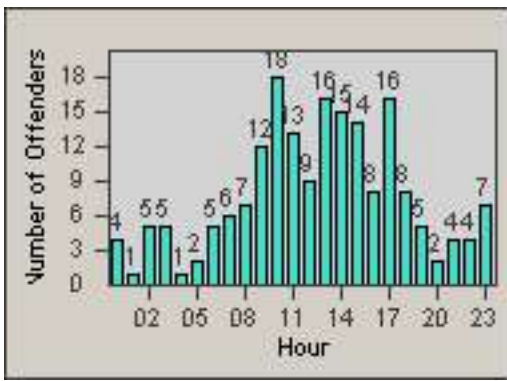

Redflex Redlight Offender Statistics

CONTRACT: Commerce
DATE FROM: 01-Jan-2013

LOCATION: COM-EASL-01 Slauson Ave and Eastern Ave
DATE TO: 31-Jan-2013

LANE 4

LANE 5

LANE TOTAL