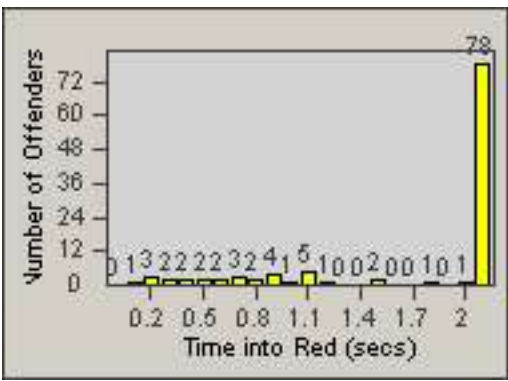

LOCATION: COM-TEGA-01 Garfield and Telegraph
 DATE TO: 31-Jan-2013

LANE 4

LANE 5

LANE TOTAL

Redflex Redlight Offender Statistics

CONTRACT: Commerce LOCATION: COM-TEGA-01 Garfield and Telegraph
DATE FROM: 01-Jan-2013 DATE TO: 31-Jan-2013

Redflex Redlight Offender Statistics

CONTRACT: Commerce
 DATE FROM: 01-Jan-2013

LOCATION: COM-TEGA-03 Garfield and Telegraph
 DATE TO: 31-Jan-2013

LANE 1

LANE 2

LANE 3

Redflex Redlight Offender Statistics

CONTRACT: Commerce