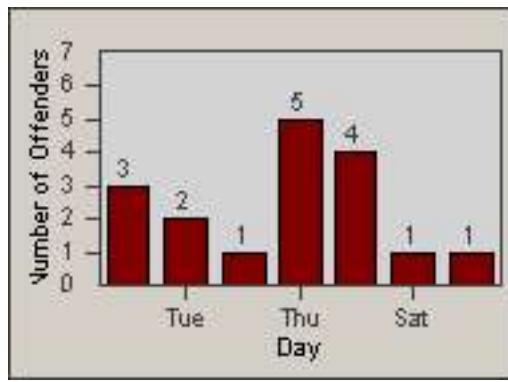

LOCATION: COM-EASL-01 Slauson Ave and Eastern Ave
 DATE TO: 31-Jan-2013

LANE 1

LANE 2

LANE 3

Redflex Redlight Offender Statistics

CONTRACT: Commerce
 DATE FROM: 01-Jan-2013

LOCATION: COM-EASL-01 Slauson Ave and Eastern Ave
 DATE TO: 31-Jan-2013