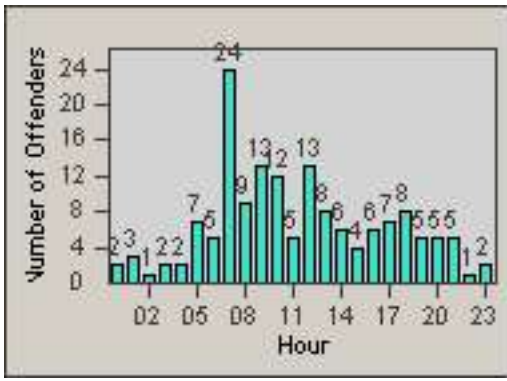

Redflex Redlight Offender Statistics

CONTRACT: Commerce
 DATE FROM: 01-Jan-2013

LOCATION: COM-TEGA-03 Garfield and Telegraph
 DATE TO: 31-Jan-2013

LANE 1

LANE 2

LANE 3

Redflex Redlight Offender Statistics

CONTRACT: Commerce

LOCATION: COM-TEGA-03 Garfield and Telegraph

DATE FROM: 01-Jan-2013

DATE TO: 31-Jan-2013

LANE 4

LANE 5

LANE TOTAL

Redflex Redlight Offender Statistics

CONTRACT: Commerce LOCATION: COM-TEGA-03 Garfield and Telegraph
DATE FROM: 01-Jan-2013 DATE TO: 31-Jan-2013