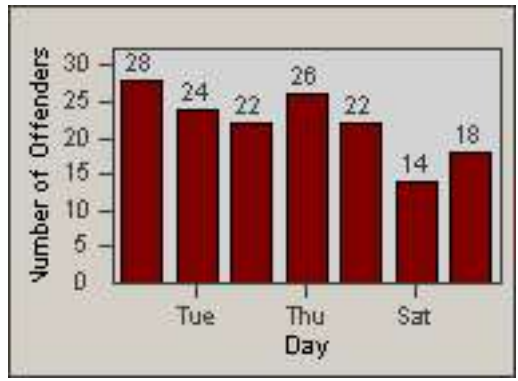

Redflex Redlight Offender Statistics

CONTRACT: Commerce
DATE FROM: 01-Jan-2013

LOCATION: COM-SLGA-01 Slauson Ave and Gage Ave
DATE TO: 31-Jan-2013

LANE 4