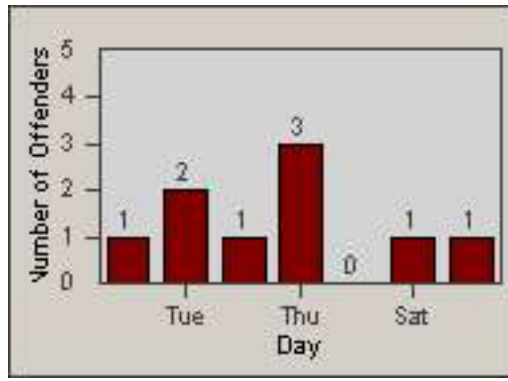

Redflex Redlight Offender Statistics

CONTRACT: Commerce
 DATE FROM: 01-Jan-2013

LOCATION: COM-TEGA-01 Garfield and Telegraph
 DATE TO: 31-Jan-2013

LANE 1

LANE 2

LANE 3

Redflex Redlight Offender Statistics

CONTRACT: Commerce
 DATE FROM: 01-Jan-2013