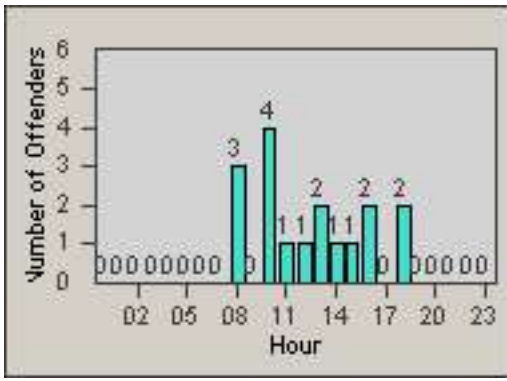

Redflex Redlight Offender Statistics

CONTRACT: Commerce
DATE FROM: 01-Jan-2013

LOCATION: COM-SLEA-01 Slauson Ave and Eastern Ave
DATE TO: 31-Jan-2013

LANE 1

LANE 2

LANE 3