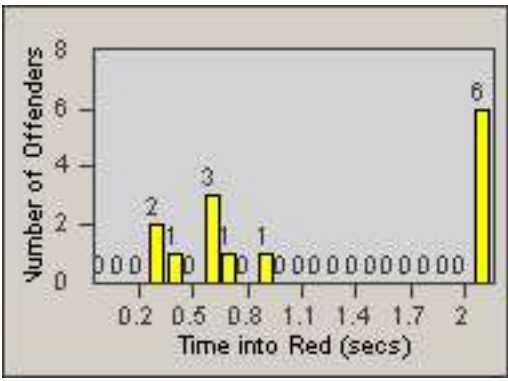

Redflex Redlight Offender Statistics

CONTRACT: Commerce
DATE FROM: 01-Jan-2013

LOCATION: COM-EASL-01 Slauson Ave and Eastern Ave
DATE TO: 31-Jan-2013

LANE 1

LANE 2

LANE 3