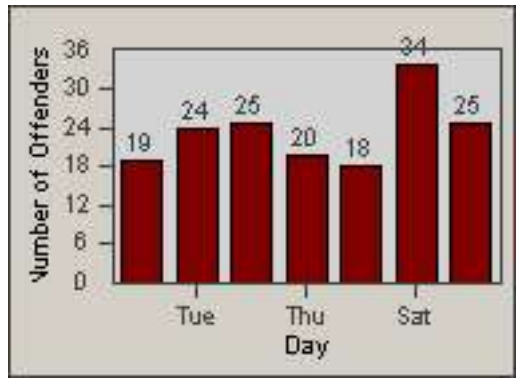

Redflex Redlight Offender Statistics

CONTRACT: Commerce
DATE FROM: 01-Jan-2013

LOCATION: COM-SLEA-01 Slauson Ave and Eastern Ave
DATE TO: 31-Jan-2013

LANE 4