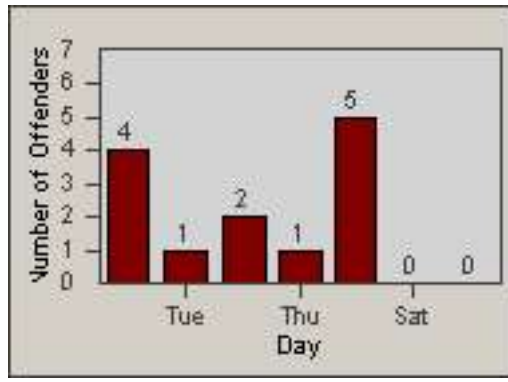

Redflex Redlight Offender Statistics

CONTRACT: Commerce
DATE FROM: 01-Jan-2013

LOCATION: COM-SLGA-03 Slauson Ave and Gage Ave
DATE TO: 31-Jan-2013

LANE 1