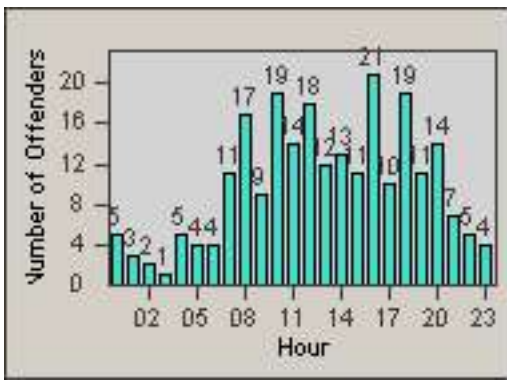

Redflex Redlight Offender Statistics

CONTRACT: Commerce
DATE FROM: 01-Jan-2013

LOCATION: COM-SLEA-01 Slauson Ave and Eastern Ave
DATE TO: 31-Jan-2013

LANE 4

LANE 5

LANE TOTAL