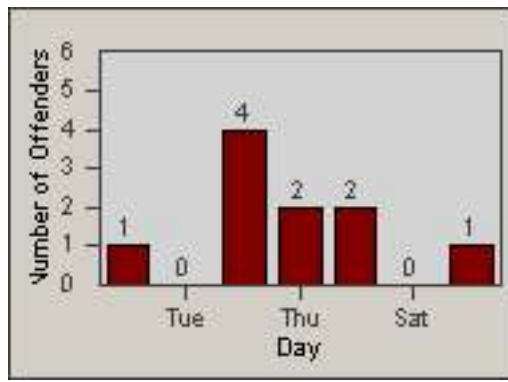

Redflex Redlight Offender Statistics

CONTRACT: Commerce
 DATE FROM: 01-Jan-2013

LOCATION: COM-TEGA-01 Garfield and Telegraph
 DATE TO: 31-Jan-2013

LANE 1

LANE 2

LANE 3

Redflex Redlight Offender Statistics

CONTRACT: Commerce
 DATE FROM: 01-Jan-2013