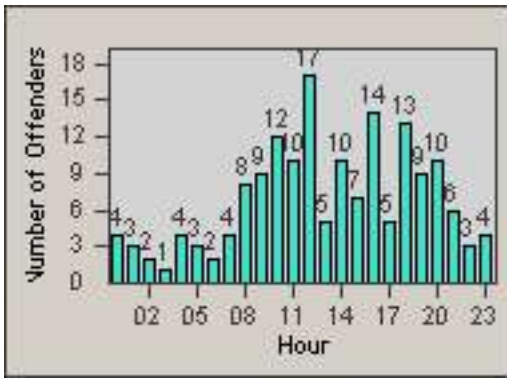

Redflex Redlight Offender Statistics

CONTRACT: Commerce
DATE FROM: 01-Jan-2013

LOCATION: COM-SLEA-01 Slauson Ave and Eastern Ave
DATE TO: 31-Jan-2013

LANE 4