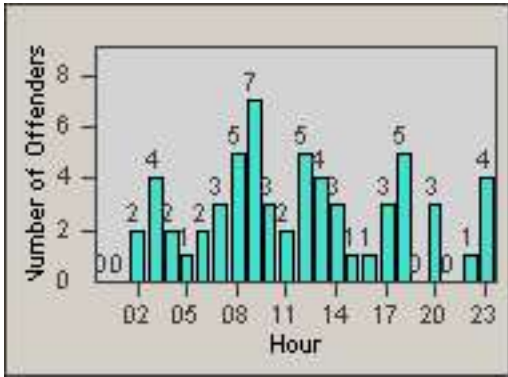

LANE 1

LANE 2

LANE 3

Redflex Redlight Offender Statistics

CONTRACT: Commerce
 DATE FROM: 01-Jan-2013

LOCATION: COM-ATTG-03R Atlantic Blvd and Telegraph Rd
 DATE TO: 31-Jan-2013

LANE 4

LANE 5

Redflex Redlight Offender Statistics

CONTRACT: Commerce
 DATE FROM: 01-Jan-2013

LOCATION: COM-ATTG-03R Atlantic Blvd and Telegraph Rd
 DATE TO: 31-Jan-2013

LANE TOTAL

Redflex Redlight Offender Statistics

CONTRACT: Commerce
 DATE FROM: 01-Jan-2013