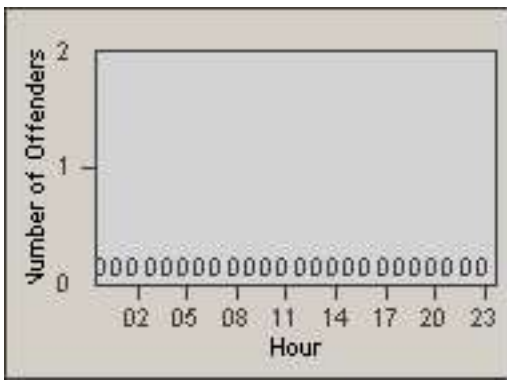

Redflex Redlight Offender Statistics

CONTRACT: Commerce
DATE FROM: 01-Jan-2013

LOCATION: COM-SLGA-03 Slauson Ave and Gage Ave
DATE TO: 31-Jan-2013

LANE 4

LANE 5

LANE TOTAL