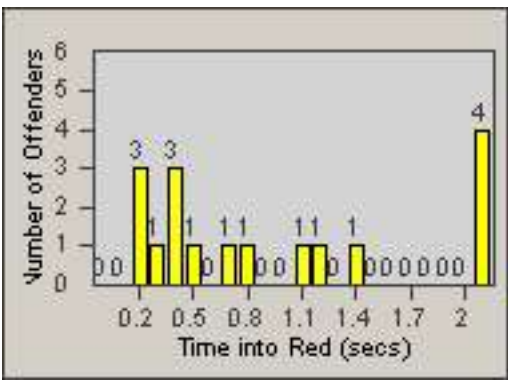

LOCATION: COM-EASL-01 Slauson Ave and Eastern Ave
 DATE TO: 31-Jan-2013

LANE 1

LANE 2

LANE 3

Redflex Redlight Offender Statistics

CONTRACT: Commerce
 DATE FROM: 01-Jan-2013

LOCATION: COM-EASL-01 Slauson Ave and Eastern Ave
 DATE TO: 31-Jan-2013