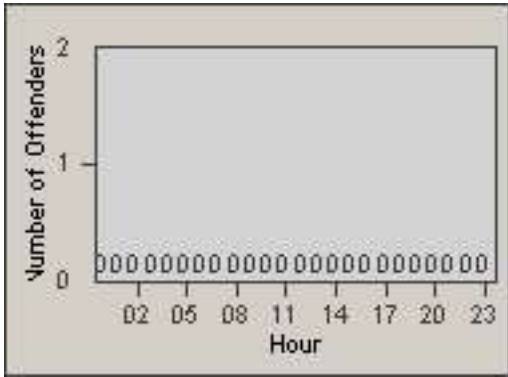

Redflex Redlight Offender Statistics

CONTRACT: Commerce
DATE FROM: 01-Jan-2013

LOCATION: COM-TGAT-01 Atlantic Blvd and Telegraph Rd
DATE TO: 31-Jan-2013

LANE 4

LANE 5