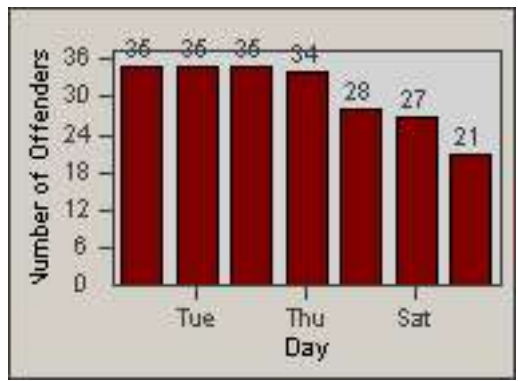

CONTRACT: Commerce
 DATE FROM: 01-Jan-2013

LOCATION: COM-SLGA-01 Slauson Ave and Gage Ave
 DATE TO: 31-Jan-2013

LANE 4

LANE 5

LANE TOTAL

Redflex Redlight Offender Statistics

CONTRACT: Commerce LOCATION: COM-SLGA-01 Slauson Ave and Gage Ave
DATE FROM: 01-Jan-2013 DATE TO: 31-Jan-2013