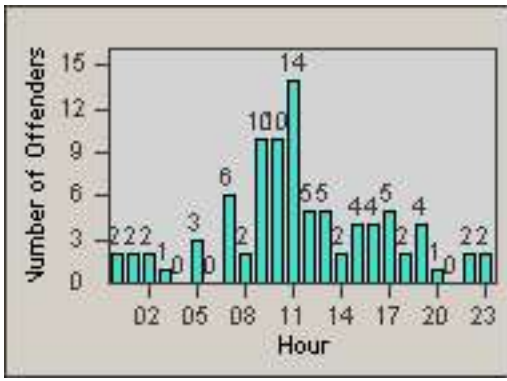

Redflex Redlight Offender Statistics

CONTRACT: Commerce
DATE FROM: 01-Jan-2013

LOCATION: COM-TEGA-01 Garfield and Telegraph
DATE TO: 31-Jan-2013

LANE 4