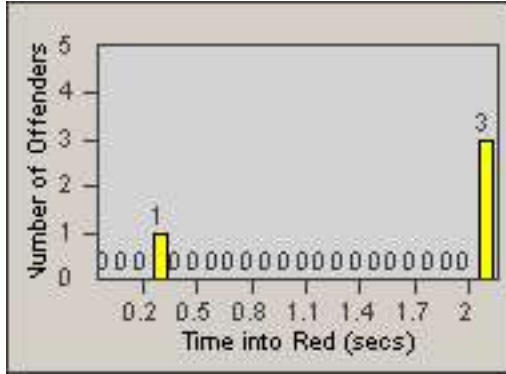

Redflex Redlight Offender Statistics

CONTRACT: Commerce
 DATE FROM: 01-Jan-2013

LOCATION: COM-TEGA-03 Garfield and Telegraph
 DATE TO: 31-Jan-2013

LANE 1

LANE 2

LANE 3

Redflex Redlight Offender Statistics

CONTRACT: Commerce

LOCATION: COM-TEGA-03 Garfield and Telegraph

DATE FROM: 01-Jan-2013

DATE TO: 31-Jan-2013

LANE 4

LANE 5

LANE TOTAL

Redflex Redlight Offender Statistics

CONTRACT: Commerce LOCATION: COM-TEGA-03 Garfield and Telegraph
DATE FROM: 01-Jan-2013 DATE TO: 31-Jan-2013