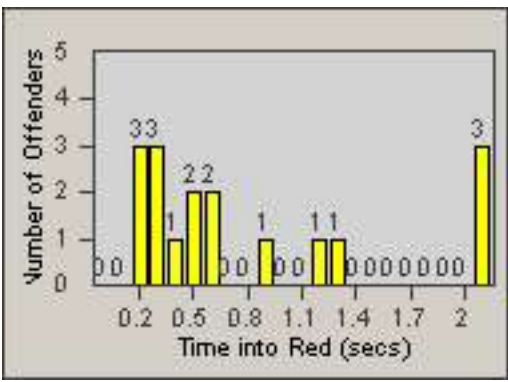

CONTRACT: Commerce
 DATE FROM: 01-Jan-2013

LOCATION: COM-SLEA-01 Slauson Ave and Eastern Ave
 DATE TO: 31-Jan-2013

LANE 1

LANE 2

LANE 3

Redflex Redlight Offender Statistics

CONTRACT: Commerce
DATE FROM: 01-Jan-2013