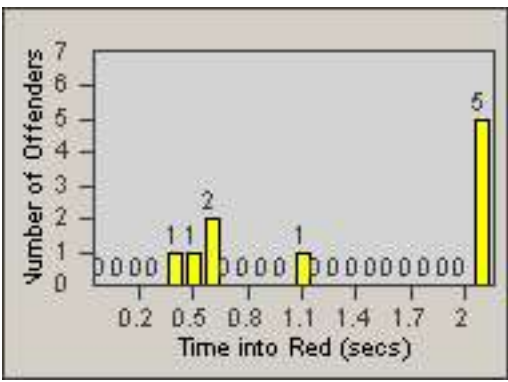

Redflex Redlight Offender Statistics

CONTRACT: Commerce
 DATE FROM: 01-Jan-2013

LOCATION: COM-TEGA-01 Garfield and Telegraph
 DATE TO: 31-Jan-2013

LANE 1

LANE 2

LANE 3

Redflex Redlight Offender Statistics

CONTRACT: Commerce
 DATE FROM: 01-Jan-2013