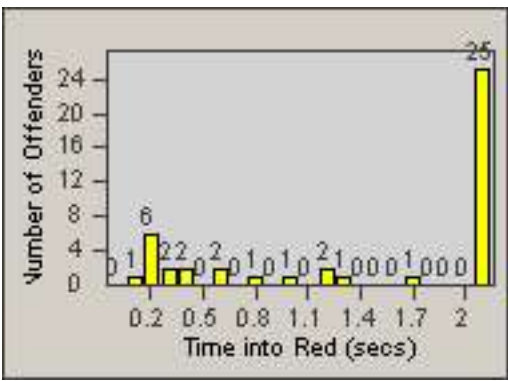

CONTRACT: Commerce
 DATE FROM: 01-Jan-2013

LOCATION: COM-SLGA-03 Slauson Ave and Gage Ave
 DATE TO: 31-Jan-2013

LANE 4

LANE 5

LANE TOTAL

Redflex Redlight Offender Statistics

CONTRACT: Commerce LOCATION: COM-SLGA-03 Slauson Ave and Gage Ave
DATE FROM: 01-Jan-2013 DATE TO: 31-Jan-2013

Redflex Redlight Offender Statistics

CONTRACT: Commerce
 DATE FROM: 01-Jan-2013

LOCATION: COM-TEGA-01 Garfield and Telegraph
 DATE TO: 31-Jan-2013

LANE 1

LANE 2

LANE 3

Redflex Redlight Offender Statistics

CONTRACT: Commerce
 DATE FROM: 01-Jan-2013