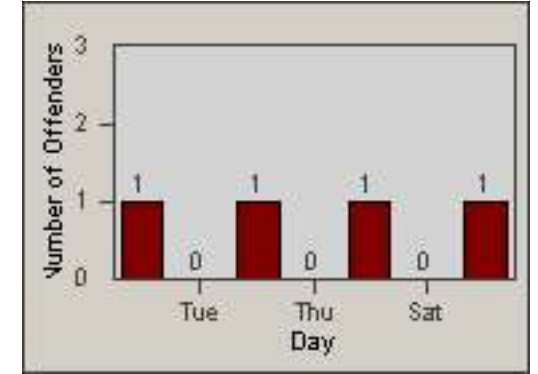

Redflex Redlight Offender Statistics

CONTRACT: Commerce

LOCATION: COM-TEGA-03 Garfield and Telegraph

DATE FROM: 01-Jan-2013

DATE TO: 31-Jan-2013

LANE 4