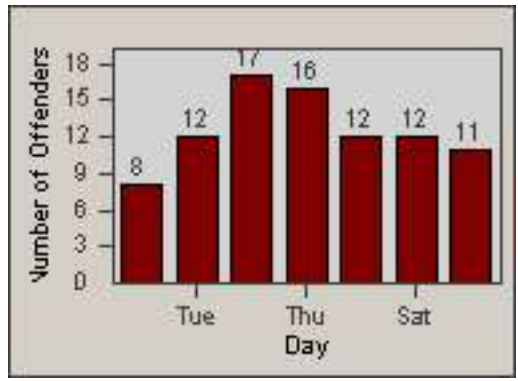

Redflex Redlight Offender Statistics

CONTRACT: Commerce
DATE FROM: 01-Jan-2013

LOCATION: COM-TEGA-01 Garfield and Telegraph
DATE TO: 31-Jan-2013

LANE 4