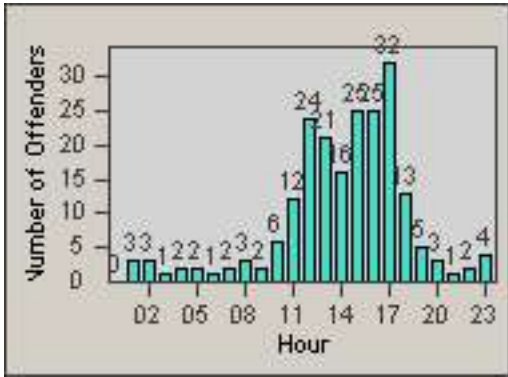

CONTRACT: Commerce
DATE FROM: 01-Jan-2013

LOCATION: COM-ATTG-03L Atlantic Blvd and Telegraph Rd
DATE TO: 31-Jan-2013

LANE 4

LANE 5

Redflex Redlight Offender Statistics

CONTRACT: Commerce
 DATE FROM: 01-Jan-2013

LOCATION: COM-ATTG-03L Atlantic Blvd and Telegraph Rd
 DATE TO: 31-Jan-2013

LANE TOTAL

Redflex Redlight Offender Statistics

CONTRACT: Commerce
DATE FROM: 01-Jan-2013

LOCATION: COM-ATTG-03R Atlantic Blvd and Telegraph Rd
DATE TO: 31-Jan-2013