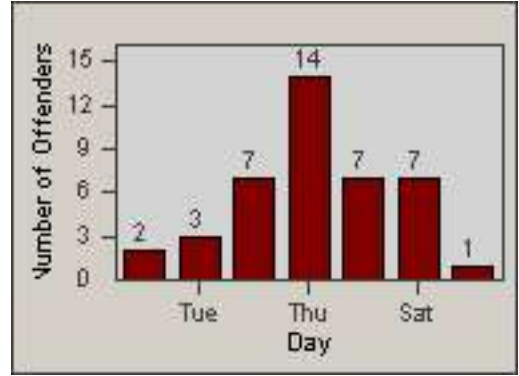

Redflex Redlight Offender Statistics

CONTRACT: Commerce
 DATE FROM: 01-Jan-2013

LOCATION: COM-TGAT-01 Atlantic Blvd and Telegraph Rd
 DATE TO: 31-Jan-2013

LANE 1

LANE 2

LANE 3

Redflex Redlight Offender Statistics