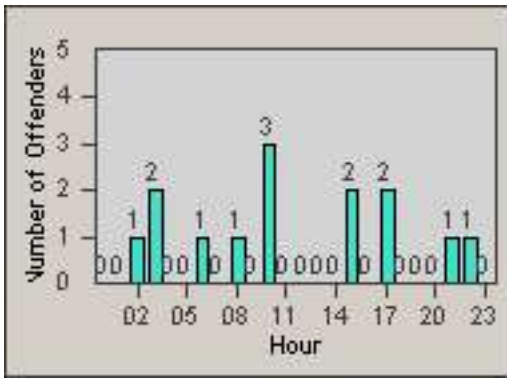

Redflex Redlight Offender Statistics

CONTRACT: Commerce
DATE FROM: 01-Jan-2013

LOCATION: COM-EASL-01 Slauson Ave and Eastern Ave
DATE TO: 31-Jan-2013

LANE 1

LANE 2

LANE 3