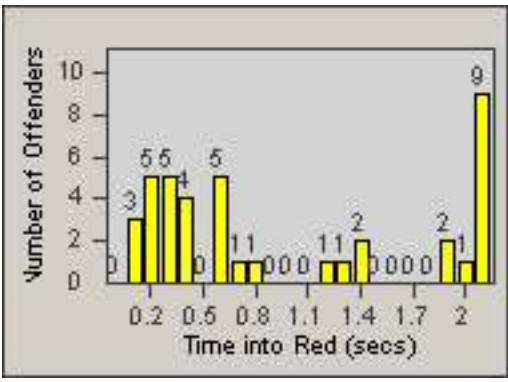

Redflex Redlight Offender Statistics

CONTRACT: Commerce
DATE FROM: 01-Jan-2013

LOCATION: COM-SLEA-01 Slauson Ave and Eastern Ave
DATE TO: 31-Jan-2013

LANE 1