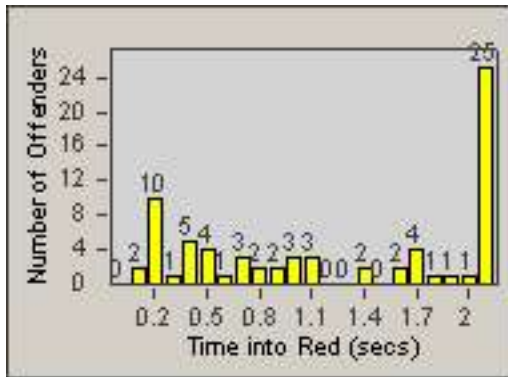

LANE 1

LANE 2

LANE 3

Redflex Redlight Offender Statistics

CONTRACT: Commerce
 DATE FROM: 01-Jan-2013

LOCATION: COM-ATTG-03R Atlantic Blvd and Telegraph Rd
 DATE TO: 31-Jan-2013

LANE 4

LANE 5

Redflex Redlight Offender Statistics

CONTRACT: Commerce
 DATE FROM: 01-Jan-2013

LOCATION: COM-ATTG-03R Atlantic Blvd and Telegraph Rd
 DATE TO: 31-Jan-2013

LANE TOTAL

Redflex Redlight Offender Statistics

CONTRACT: Commerce
 DATE FROM: 01-Jan-2013