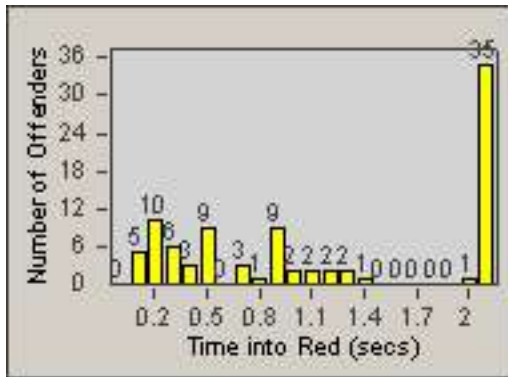

Redflex Redlight Offender Statistics

CONTRACT: Commerce
DATE FROM: 01-Jan-2013

LOCATION: COM-TGAT-01 Atlantic Blvd and Telegraph Rd
DATE TO: 31-Jan-2013

LANE 4