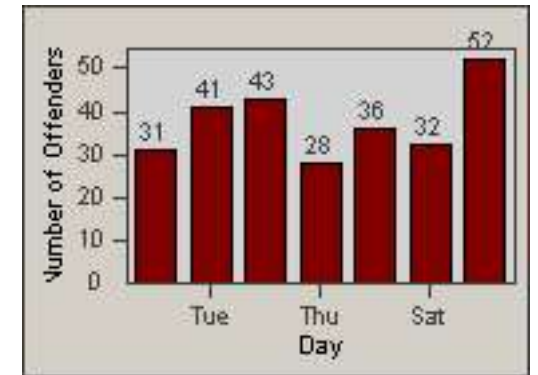

LOCATION: COM-TEGA-03 Garfield and Telegraph

DATE FROM: 01-Jan-2013

DATE TO: 31-Jan-2013

LANE 4

LANE 5

LANE TOTAL

Redflex Redlight Offender Statistics

CONTRACT: Commerce LOCATION: COM-TEGA-03 Garfield and Telegraph
DATE FROM: 01-Jan-2013 DATE TO: 31-Jan-2013