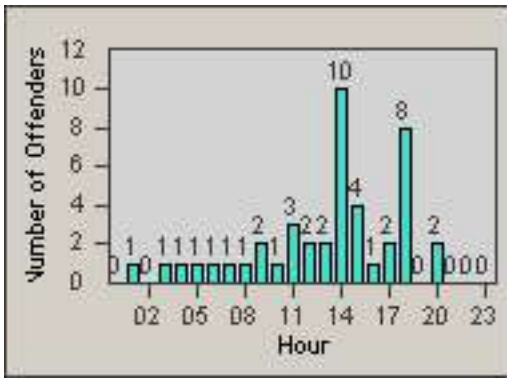

Redflex Redlight Offender Statistics

CONTRACT: Commerce
 DATE FROM: 01-Jan-2013

LOCATION: COM-SLGA-01 Slauson Ave and Gage Ave
 DATE TO: 31-Jan-2013

LANE 1

LANE 2

LANE 3

Redflex Redlight Offender Statistics