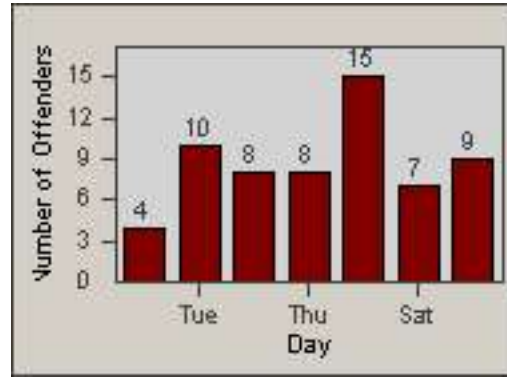

LANE 1

LANE 2

LANE 3

Redflex Redlight Offender Statistics

CONTRACT: Commerce
 DATE FROM: 01-Jan-2013

LOCATION: COM-ATTG-03R Atlantic Blvd and Telegraph Rd
 DATE TO: 31-Jan-2013

LANE 4

LANE 5