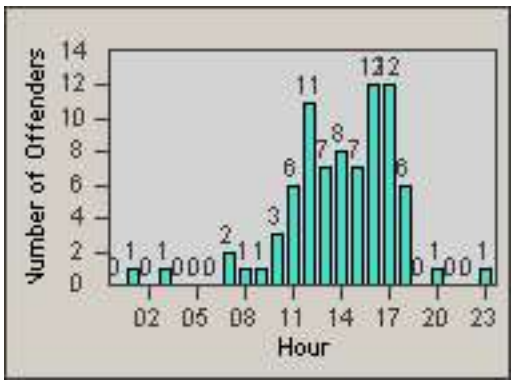

Redflex Redlight Offender Statistics

CONTRACT: Commerce
 DATE FROM: 01-Jan-2013

LOCATION: COM-ATTG-03L Atlantic Blvd and Telegraph Rd
 DATE TO: 31-Jan-2013

LANE 1

LANE 2

LANE 3

Redflex Redlight Offender Statistics