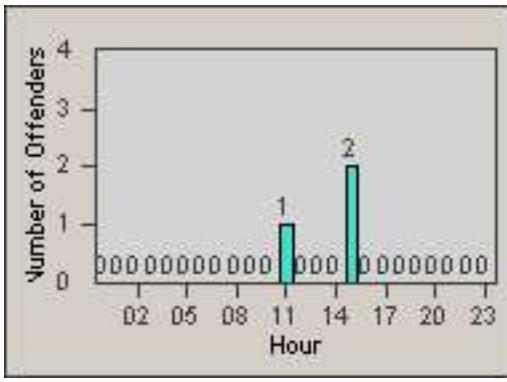

Redflex Redlight Offender Statistics

CONTRACT: Commerce
 DATE FROM: 01-Jan-2013

LOCATION: COM-TEGA-01 Garfield and Telegraph
 DATE TO: 31-Jan-2013

LANE 1

LANE 2

LANE 3

Redflex Redlight Offender Statistics

CONTRACT: Commerce
 DATE FROM: 01-Jan-2013