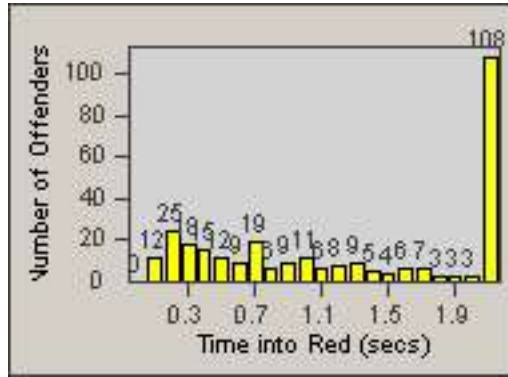

Redflex Redlight Offender Statistics

CONTRACT: Commerce
 DATE FROM: 01-Jan-2013

LOCATION: COM-ATTG-03R Atlantic Blvd and Telegraph Rd
 DATE TO: 31-Jan-2013

LANE TOTAL

Redflex Redlight Offender Statistics

CONTRACT: Commerce
 DATE FROM: 01-Jan-2013