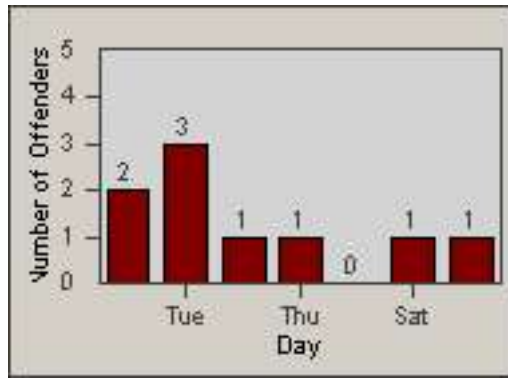

Redflex Redlight Offender Statistics

CONTRACT: Commerce
 DATE FROM: 01-Jan-2013

LOCATION: COM-SLGA-01 Slauson Ave and Gage Ave
 DATE TO: 31-Jan-2013

LANE 1

LANE 2

LANE 3

Redflex Redlight Offender Statistics