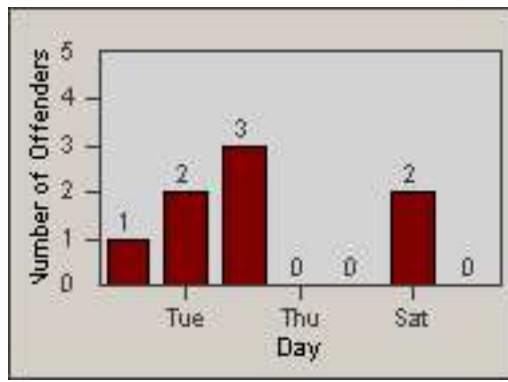

Redflex Redlight Offender Statistics

CONTRACT: Commerce
 DATE FROM: 01-Jan-2013

LOCATION: COM-SLGA-01 Slauson Ave and Gage Ave
 DATE TO: 31-Jan-2013

LANE 1

LANE 2

LANE 3

Redflex Redlight Offender Statistics