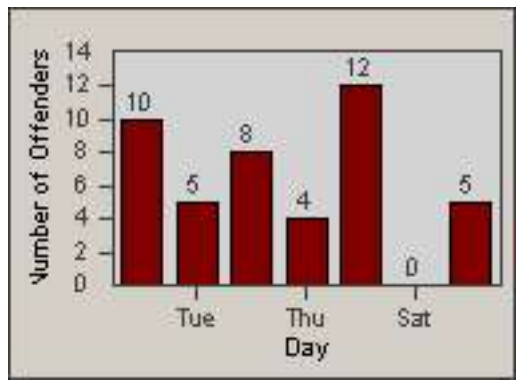

Redflex Redlight Offender Statistics

CONTRACT: Commerce
DATE FROM: 01-Jan-2013

LOCATION: COM-SLGA-03 Slauson Ave and Gage Ave
DATE TO: 31-Jan-2013

LANE 4

LANE 5

LANE TOTAL