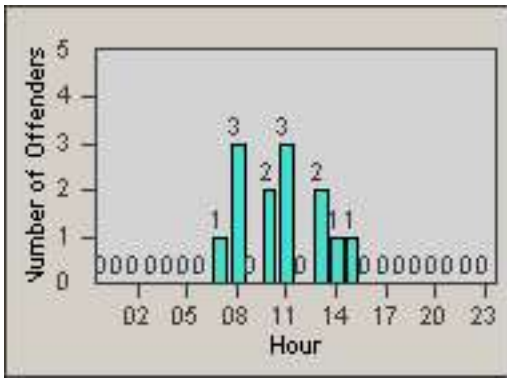

Redflex Redlight Offender Statistics

CONTRACT: Commerce
DATE FROM: 01-Jan-2013

LOCATION: COM-SLGA-03 Slauson Ave and Gage Ave
DATE TO: 31-Jan-2013

LANE 1