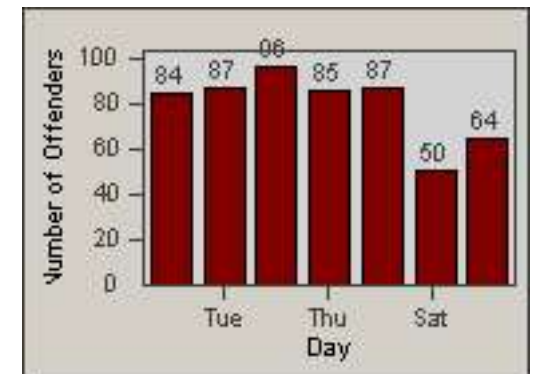

LOCATION: COM-TEGA-03 Garfield and Telegraph

DATE FROM: 01-Jan-2013

DATE TO: 31-Jan-2013

LANE 4

LANE 5

LANE TOTAL

Redflex Redlight Offender Statistics

CONTRACT: Commerce LOCATION: COM-TEGA-03 Garfield and Telegraph
DATE FROM: 01-Jan-2013 DATE TO: 31-Jan-2013