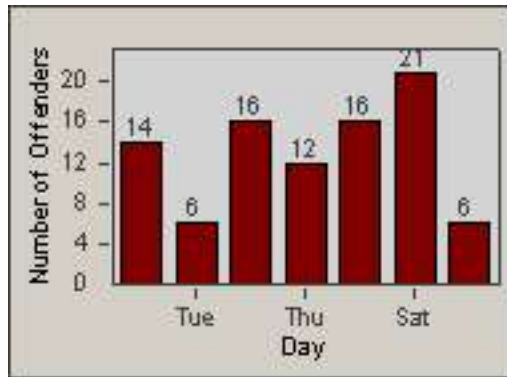

Redflex Redlight Offender Statistics

CONTRACT: Commerce
DATE FROM: 01-Jan-2013

LOCATION: COM-TGAT-01 Atlantic Blvd and Telegraph Rd
DATE TO: 31-Jan-2013

LANE 4