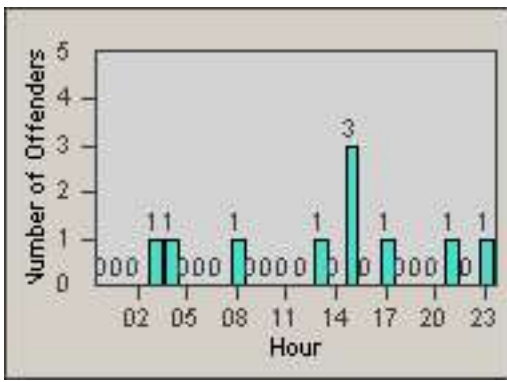

Redflex Redlight Offender Statistics

CONTRACT: Commerce
 DATE FROM: 01-Jan-2013

LOCATION: COM-TEGA-01 Garfield and Telegraph
 DATE TO: 31-Jan-2013

LANE 1

LANE 2

LANE 3

Redflex Redlight Offender Statistics

CONTRACT: Commerce
 DATE FROM: 01-Jan-2013