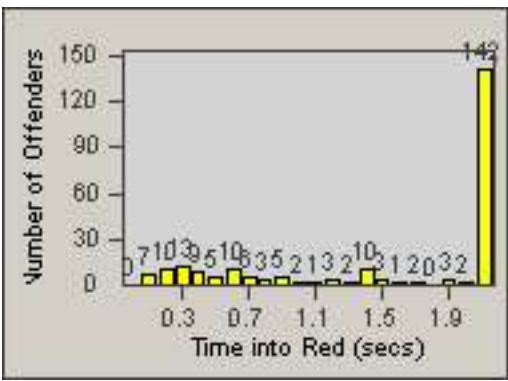

LOCATION: COM-SLEA-01 Slauson Ave and Eastern Ave
DATE TO: 31-Jan-2013

LANE 4

LANE 5

LANE TOTAL

Redflex Redlight Offender Statistics

CONTRACT: Commerce LOCATION: COM-SLEA-01 Slauson Ave and Eastern Ave
DATE FROM: 01-Jan-2013 DATE TO: 31-Jan-2013