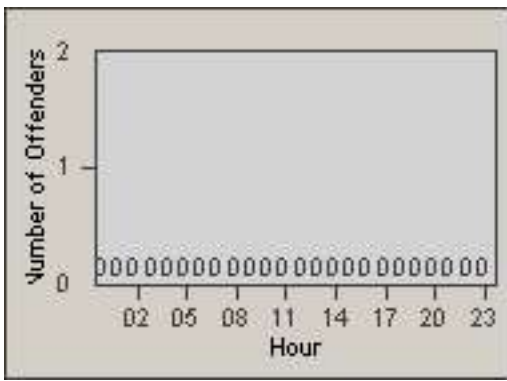

Redflex Redlight Offender Statistics

CONTRACT: Commerce
DATE FROM: 01-Jan-2013

LOCATION: COM-TEGA-01 Garfield and Telegraph
DATE TO: 31-Jan-2013

LANE 4

LANE 5

LANE TOTAL