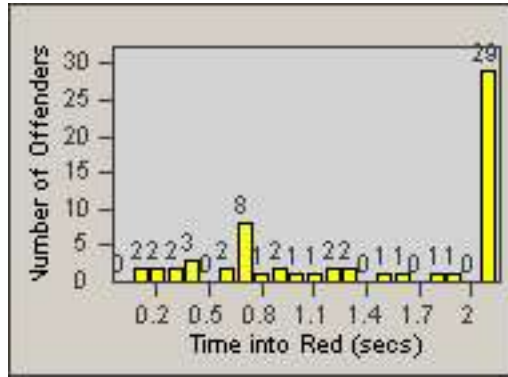

LANE 1

LANE 2

LANE 3

Redflex Redlight Offender Statistics

CONTRACT: Commerce
 DATE FROM: 01-Jan-2013

LOCATION: COM-ATTG-03R Atlantic Blvd and Telegraph Rd
 DATE TO: 31-Jan-2013

LANE 4

LANE 5

Redflex Redlight Offender Statistics

CONTRACT: Commerce
 DATE FROM: 01-Jan-2013

LOCATION: COM-ATTG-03R Atlantic Blvd and Telegraph Rd
 DATE TO: 31-Jan-2013

LANE TOTAL

Redflex Redlight Offender Statistics

CONTRACT: Commerce
 DATE FROM: 01-Jan-2013