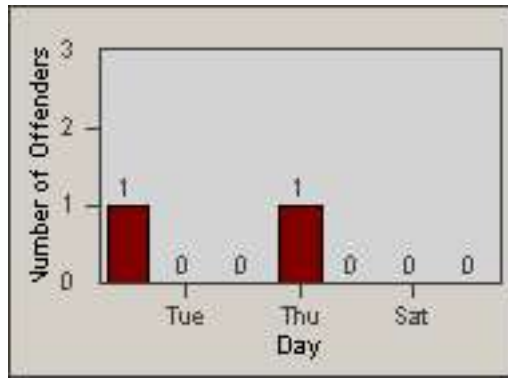

Redflex Redlight Offender Statistics

CONTRACT: Commerce
 DATE FROM: 01-Jan-2013

LOCATION: COM-SLGA-03 Slauson Ave and Gage Ave
 DATE TO: 31-Jan-2013

LANE 1

LANE 2

LANE 3

Redflex Redlight Offender Statistics