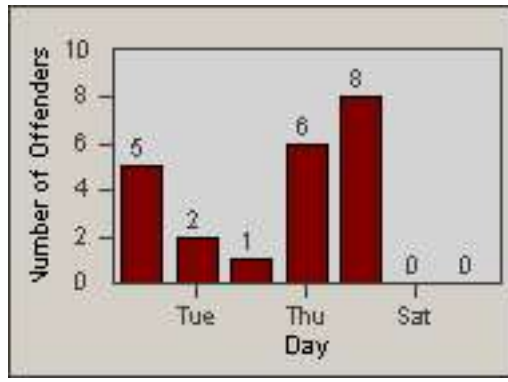

Redflex Redlight Offender Statistics

CONTRACT: Commerce
DATE FROM: 01-Jan-2013

LOCATION: COM-EASL-01 Slauson Ave and Eastern Ave
DATE TO: 31-Jan-2013

LANE 1