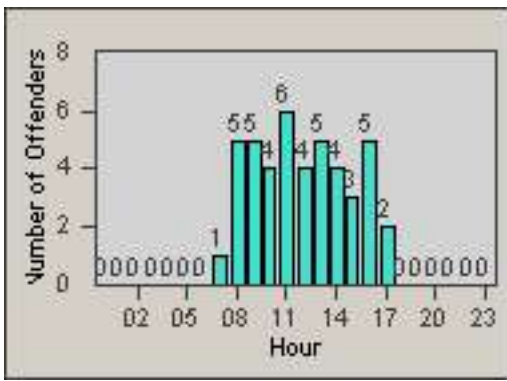

Redflex Redlight Offender Statistics

CONTRACT: Commerce
DATE FROM: 01-Jan-2013

LOCATION: COM-SLGA-03 Slauson Ave and Gage Ave
DATE TO: 31-Jan-2013

LANE 4

LANE 5

LANE TOTAL