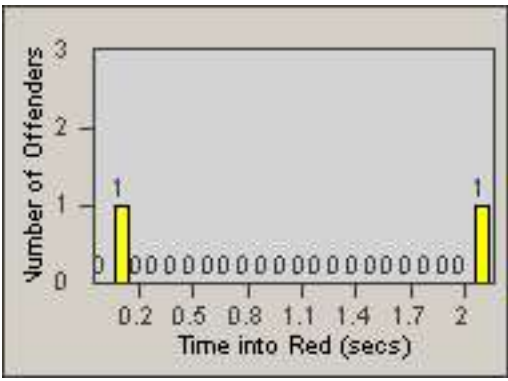

Redflex Redlight Offender Statistics

CONTRACT: Commerce
 DATE FROM: 01-Jan-2013

LOCATION: COM-SLGA-03 Slauson Ave and Gage Ave
 DATE TO: 31-Jan-2013

LANE 1

LANE 2

LANE 3

Redflex Redlight Offender Statistics