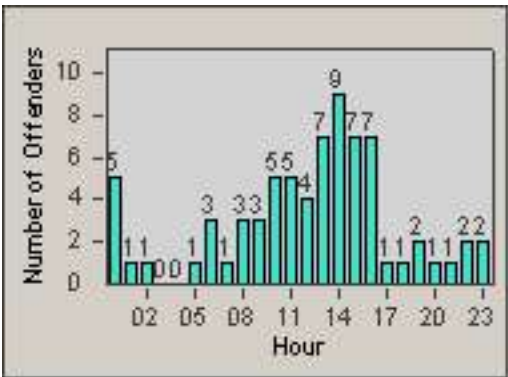

LANE 1

LANE 2

LANE 3

Redflex Redlight Offender Statistics

CONTRACT: Commerce
 DATE FROM: 01-Jan-2013

LOCATION: COM-ATTG-03R Atlantic Blvd and Telegraph Rd
 DATE TO: 31-Jan-2013

LANE 4

LANE 5

Redflex Redlight Offender Statistics

CONTRACT: Commerce
 DATE FROM: 01-Jan-2013

LOCATION: COM-ATTG-03R Atlantic Blvd and Telegraph Rd
 DATE TO: 31-Jan-2013

LANE TOTAL

Redflex Redlight Offender Statistics

CONTRACT: Commerce
 DATE FROM: 01-Jan-2013