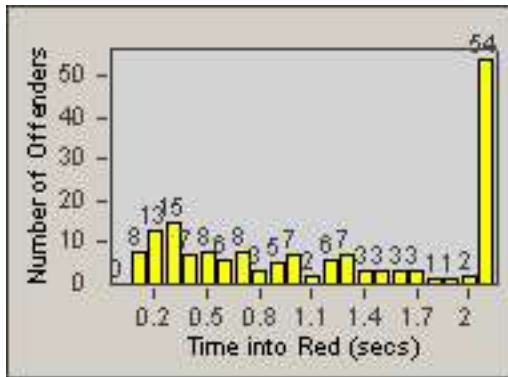

LOCATION: COM-ATTG-03L Atlantic Blvd and Telegraph Rd
 DATE TO: 31-Jan-2013

LANE TOTAL

Redflex Redlight Offender Statistics

CONTRACT: Commerce
DATE FROM: 01-Jan-2013

LOCATION: COM-ATTG-03R Atlantic Blvd and Telegraph Rd
DATE TO: 31-Jan-2013

LANE 1

LANE 2

LANE 3

Redflex Redlight Offender Statistics

CONTRACT: Commerce
 DATE FROM: 01-Jan-2013

LOCATION: COM-ATTG-03R Atlantic Blvd and Telegraph Rd
 DATE TO: 31-Jan-2013

LANE 4

LANE 5

Redflex Redlight Offender Statistics

CONTRACT: Commerce
 DATE FROM: 01-Jan-2013

LOCATION: COM-ATTG-03R Atlantic Blvd and Telegraph Rd
 DATE TO: 31-Jan-2013

LANE TOTAL

Redflex Redlight Offender Statistics

CONTRACT: Commerce
 DATE FROM: 01-Jan-2013