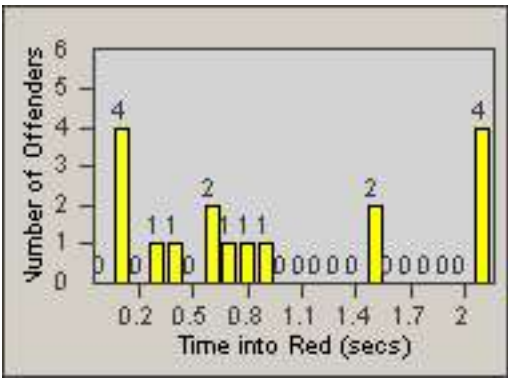

Redflex Redlight Offender Statistics

CONTRACT: Commerce
DATE FROM: 01-Jan-2013

LOCATION: COM-SLEA-01 Slauson Ave and Eastern Ave
DATE TO: 31-Jan-2013

LANE 1

LANE 2

LANE 3