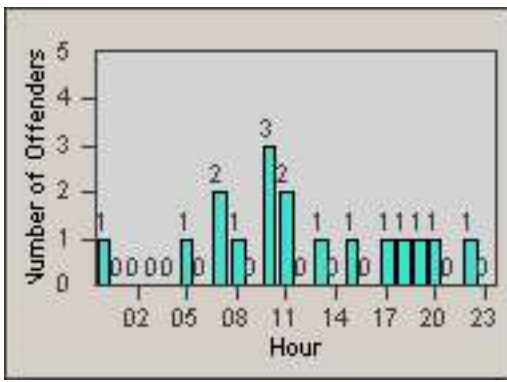

CONTRACT: Commerce
 DATE FROM: 01-Jan-2013

LOCATION: COM-SLEA-01 Slauson Ave and Eastern Ave
 DATE TO: 31-Jan-2013

LANE 1

LANE 2

LANE 3

Redflex Redlight Offender Statistics

CONTRACT: Commerce
DATE FROM: 01-Jan-2013