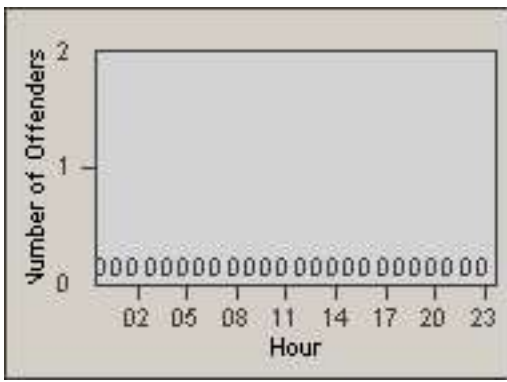

Redflex Redlight Offender Statistics

CONTRACT: Commerce
 DATE FROM: 01-Jan-2013

LOCATION: COM-TEGA-03 Garfield and Telegraph
 DATE TO: 31-Jan-2013

LANE 1

LANE 2

LANE 3

Redflex Redlight Offender Statistics

CONTRACT: Commerce