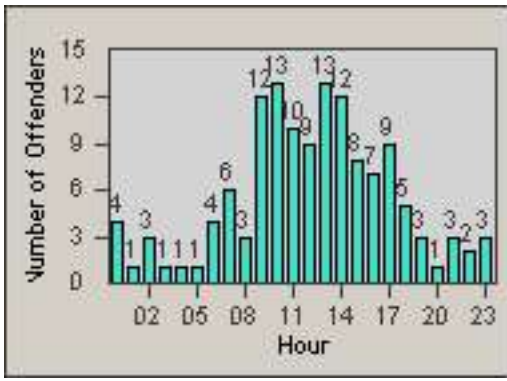

Redflex Redlight Offender Statistics

CONTRACT: Commerce
DATE FROM: 01-Jan-2013

LOCATION: COM-EASL-01 Slauson Ave and Eastern Ave
DATE TO: 31-Jan-2013

LANE 4