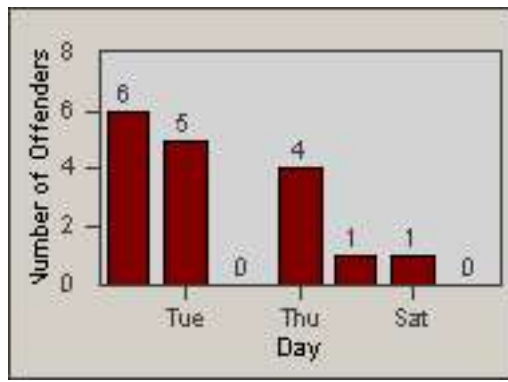

CONTRACT: Commerce
 DATE FROM: 01-Jan-2013

LOCATION: COM-SLEA-01 Slauson Ave and Eastern Ave
 DATE TO: 31-Jan-2013

LANE 1

LANE 2

LANE 3

Redflex Redlight Offender Statistics

CONTRACT: Commerce
DATE FROM: 01-Jan-2013