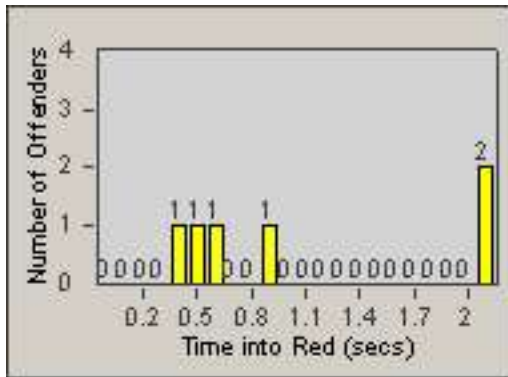

LOCATION: COM-TEGA-01 Garfield and Telegraph
 DATE TO: 31-Jul-2013

LANE 1

LANE 2

LANE 3

Redflex Redlight Offender Statistics

CONTRACT: Commerce LOCATION: COM-TEGA-01 Garfield and Telegraph
 DATE FROM: 01-Jul-2013 DATE TO: 31-Jul-2013

LANE 4

LANE 5

Redflex Redlight Offender Statistics

CONTRACT: Commerce
 DATE FROM: 01-Jul-2013

LOCATION: COM-TEGA-01 Garfield and Telegraph
 DATE TO: 31-Jul-2013

LANE TOTAL

Redflex Redlight Offender Statistics