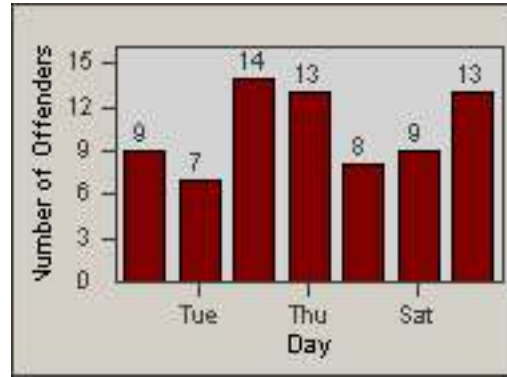

Redflex Redlight Offender Statistics

CONTRACT: Commerce   LOCATION: COM-TEGA-01 Garfield and Telegraph
DATE FROM: 01-Jul-2013   DATE TO: 31-Jul-2013

LANE 4

LANE 5