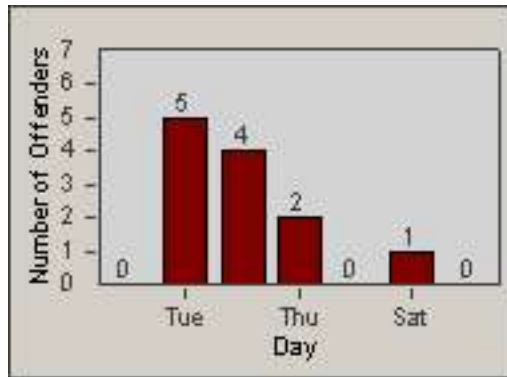

Redflex Redlight Offender Statistics

CONTRACT: Commerce   LOCATION: COM-SLGA-01 Slauson Ave and Gage Ave
DATE FROM: 01-Jul-2013   DATE TO: 31-Jul-2013

LANE 4