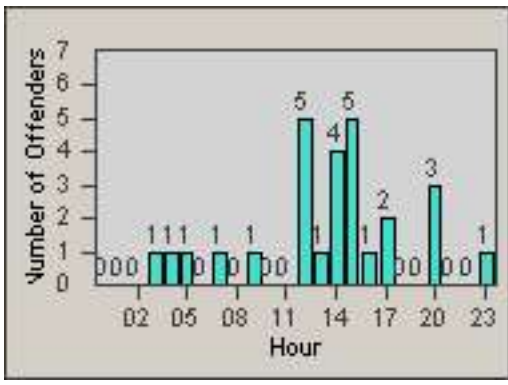

LANE TOTAL

Redflex Redlight Offender Statistics

CONTRACT: Commerce
 DATE FROM: 01-Jul-2013

LOCATION: COM-TGAT-01 Atlantic Blvd and Telegraph Rd
 DATE TO: 31-Jul-2013

LANE 1

LANE 2

LANE 3

Redflex Redlight Offender Statistics