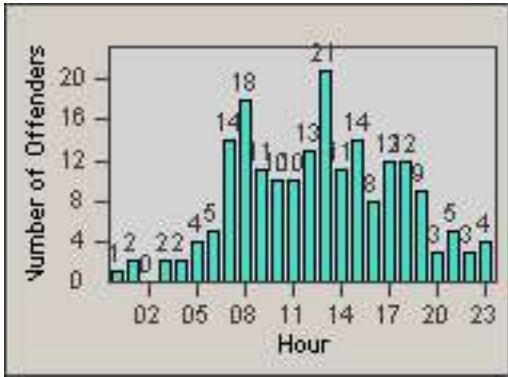

Redflex Redlight Offender Statistics

CONTRACT: Commerce   LOCATION: COM-SLGA-01 Slauson Ave and Gage Ave
DATE FROM: 01-Jul-2013   DATE TO: 31-Jul-2013

LANE 4

LANE 5