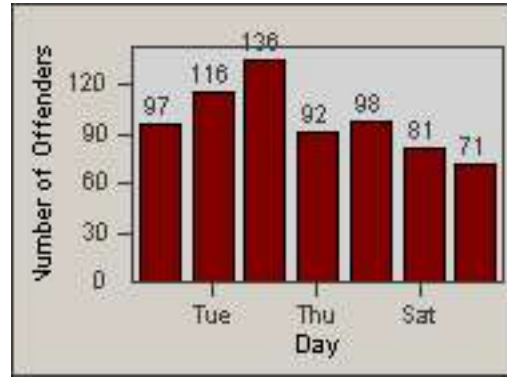

Redflex Redlight Offender Statistics

CONTRACT: Commerce
DATE FROM: 01-Jul-2013

LOCATION: COM-TEGA-03 Garfield and Telegraph
DATE TO: 31-Jul-2013

LANE TOTAL