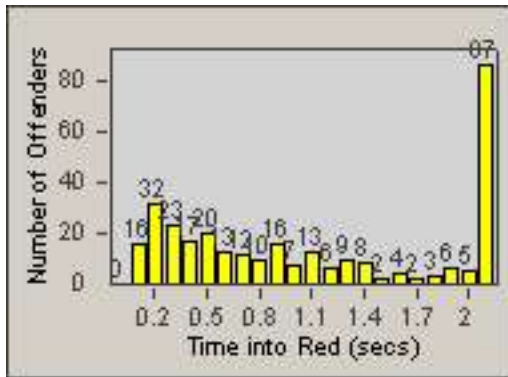

LOCATION: COM-ATTG-03L Atlantic Blvd and Telegraph Rd
 DATE TO: 31-Jul-2013

LANE TOTAL

Redflex Redlight Offender Statistics

CONTRACT: Commerce
DATE FROM: 01-Jul-2013

LOCATION: COM-ATTG-03R Atlantic Blvd and Telegraph Rd
DATE TO: 31-Jul-2013

LANE 1

LANE 2

LANE 3

Redflex Redlight Offender Statistics

CONTRACT: Commerce
 DATE FROM: 01-Jul-2013

LOCATION: COM-ATTG-03R Atlantic Blvd and Telegraph Rd
 DATE TO: 31-Jul-2013

LANE 4

LANE 5

Redflex Redlight Offender Statistics

CONTRACT: Commerce
 DATE FROM: 01-Jul-2013

LOCATION: COM-ATTG-03R Atlantic Blvd and Telegraph Rd
 DATE TO: 31-Jul-2013

LANE TOTAL

Redflex Redlight Offender Statistics

CONTRACT: Commerce
 DATE FROM: 01-Jul-2013