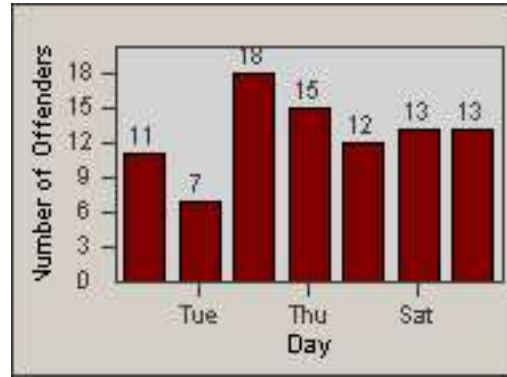

LANE 4

LANE 5

Redflex Redlight Offender Statistics

CONTRACT: Commerce
 DATE FROM: 01-Jul-2013

LOCATION: COM-TEGA-01 Garfield and Telegraph
 DATE TO: 31-Jul-2013

LANE TOTAL

Redflex Redlight Offender Statistics