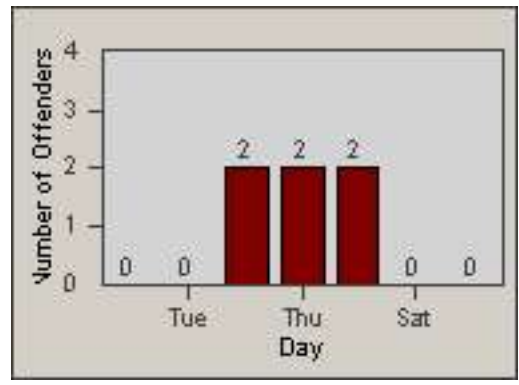

LOCATION: COM-TEGA-01 Garfield and Telegraph
 DATE TO: 31-Jul-2013

LANE 1

LANE 2

LANE 3

Redflex Redlight Offender Statistics

CONTRACT: Commerce LOCATION: COM-TEGA-01 Garfield and Telegraph
 DATE FROM: 01-Jul-2013 DATE TO: 31-Jul-2013