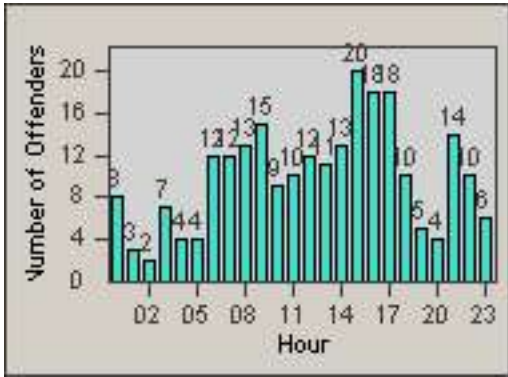

LANE 4

LANE 5

Redflex Redlight Offender Statistics

CONTRACT: Commerce
 DATE FROM: 01-Jul-2013

LOCATION: COM-EASL-01 Slauson Ave and Eastern Ave
 DATE TO: 31-Jul-2013

LANE TOTAL

Redflex Redlight Offender Statistics