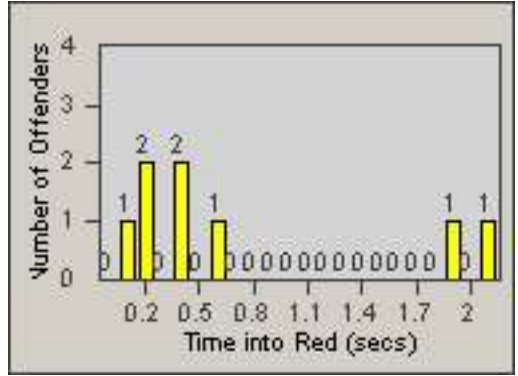

Redflex Redlight Offender Statistics

CONTRACT: Commerce
DATE FROM: 01-Jul-2013

LOCATION: COM-SLGA-03 Slauson Ave and Gage Ave
DATE TO: 31-Jul-2013

LANE 1

LANE 2

LANE 3