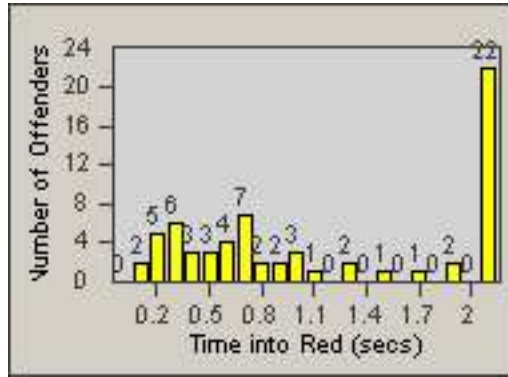

LANE 1

LANE 2

LANE 3

Redflex Redlight Offender Statistics

CONTRACT: Commerce
 DATE FROM: 01-Jul-2013

LOCATION: COM-ATTG-03R Atlantic Blvd and Telegraph Rd
 DATE TO: 31-Jul-2013

LANE 4

LANE 5