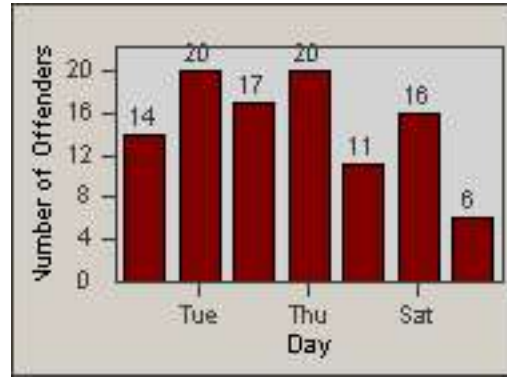

Redflex Redlight Offender Statistics

CONTRACT: Commerce
DATE FROM: 01-Jul-2013

LOCATION: COM-SLGA-03 Slauson Ave and Gage Ave
DATE TO: 31-Jul-2013

LANE TOTAL