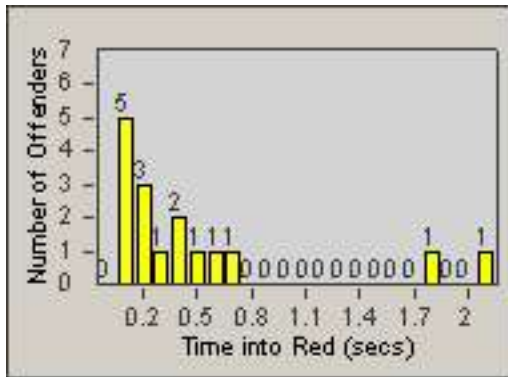

Redflex Redlight Offender Statistics

CONTRACT: Commerce
DATE FROM: 01-Jul-2013

LOCATION: COM-SLEA-01 Slauson Ave and Eastern Ave
DATE TO: 31-Jul-2013

LANE 4