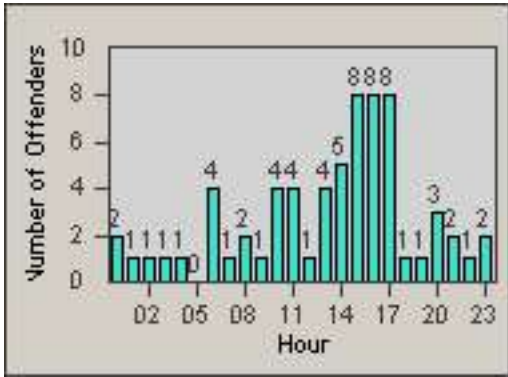

LANE 1

LANE 2

LANE 3

Redflex Redlight Offender Statistics

CONTRACT: Commerce
 DATE FROM: 01-Jul-2013

LOCATION: COM-ATTG-03R Atlantic Blvd and Telegraph Rd
 DATE TO: 31-Jul-2013

LANE 4

LANE 5

Redflex Redlight Offender Statistics

CONTRACT: Commerce
 DATE FROM: 01-Jul-2013

LOCATION: COM-ATTG-03R Atlantic Blvd and Telegraph Rd
 DATE TO: 31-Jul-2013

LANE TOTAL

Redflex Redlight Offender Statistics

CONTRACT: Commerce
 DATE FROM: 01-Jul-2013