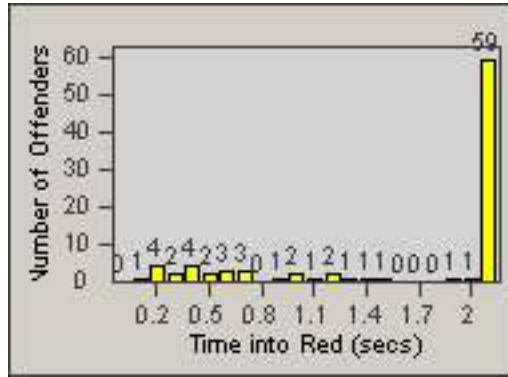

LANE 4

LANE 5

Redflex Redlight Offender Statistics

CONTRACT: Commerce
 DATE FROM: 01-Jul-2013

LOCATION: COM-TEGA-01 Garfield and Telegraph
 DATE TO: 31-Jul-2013

LANE TOTAL

Redflex Redlight Offender Statistics