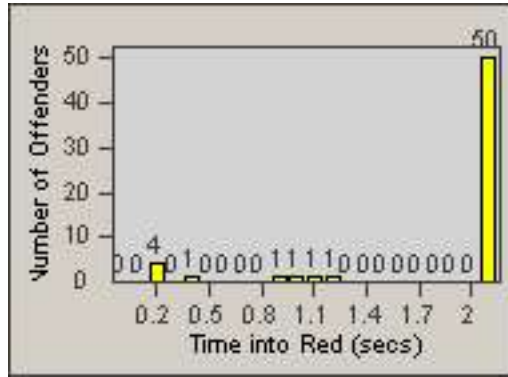

LANE 1

LANE 2

LANE 3

Redflex Redlight Offender Statistics

CONTRACT: Commerce
 DATE FROM: 01-Jul-2013

LOCATION: COM-SLGA-03 Slauson Ave and Gage Ave
 DATE TO: 31-Jul-2013

LANE 4

LANE 5