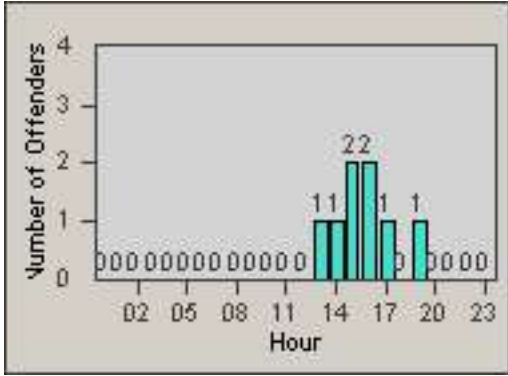

Redflex Redlight Offender Statistics

CONTRACT: Commerce
DATE FROM: 01-Jul-2013

LOCATION: COM-SLGA-03 Slauson Ave and Gage Ave
DATE TO: 31-Jul-2013

LANE 1

LANE 2

LANE 3