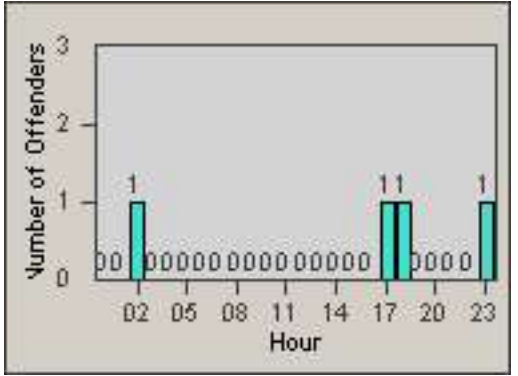

Redflex Redlight Offender Statistics

CONTRACT: Commerce
DATE FROM: 01-Jul-2013

LOCATION: COM-TEGA-01 Garfield and Telegraph
DATE TO: 31-Jul-2013

LANE 1

LANE 2

LANE 3