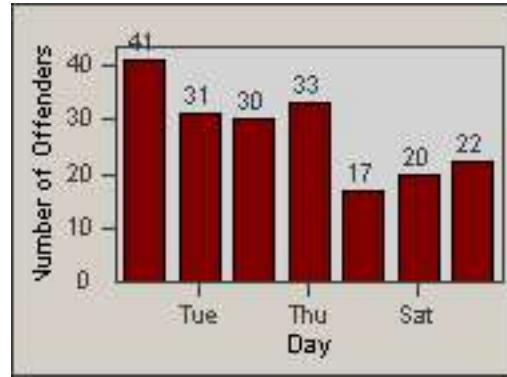

Redflex Redlight Offender Statistics

CONTRACT: Commerce   LOCATION: COM-SLGA-01 Slauson Ave and Gage Ave
DATE FROM: 01-Jul-2013   DATE TO: 31-Jul-2013

LANE 4

LANE 5