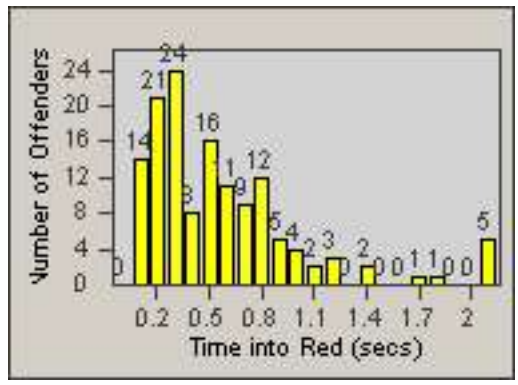

Redflex Redlight Offender Statistics

CONTRACT: Commerce
 DATE FROM: 01-Jul-2013

LOCATION: COM-ATTG-03L Atlantic Blvd and Telegraph Rd
 DATE TO: 31-Jul-2013

LANE 1

LANE 2

LANE 3

Redflex Redlight Offender Statistics