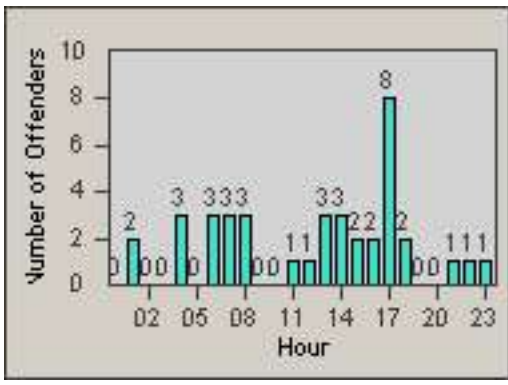

Redflex Redlight Offender Statistics

CONTRACT: Commerce
DATE FROM: 01-Jul-2013

LOCATION: COM-SLEA-01 Slauson Ave and Eastern Ave
DATE TO: 31-Jul-2013

LANE 1

LANE 2