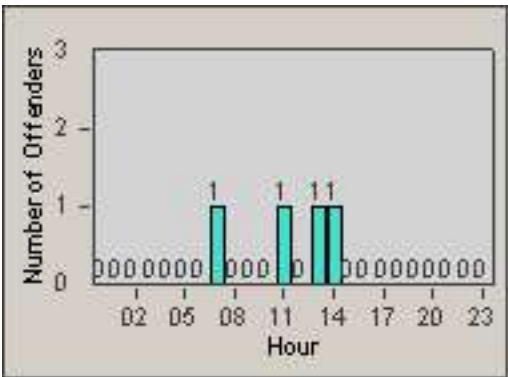

LANE 1

LANE 2

LANE 3

Redflex Redlight Offender Statistics

CONTRACT: Commerce
 DATE FROM: 01-Jul-2013

LOCATION: COM-SLGA-03 Slauson Ave and Gage Ave
 DATE TO: 31-Jul-2013

LANE 4

LANE 5