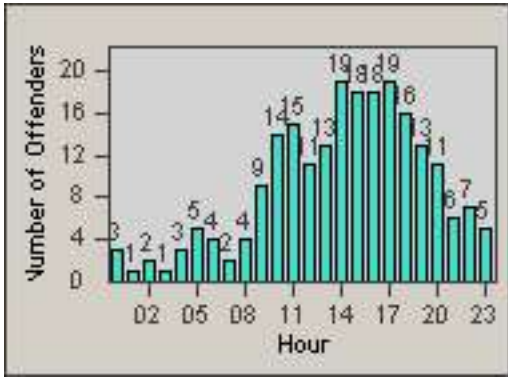

Redflex Redlight Offender Statistics

CONTRACT: Commerce
DATE FROM: 01-Jul-2013

LOCATION: COM-SLEA-01 Slauson Ave and Eastern Ave
DATE TO: 31-Jul-2013

LANE 4

LANE 5