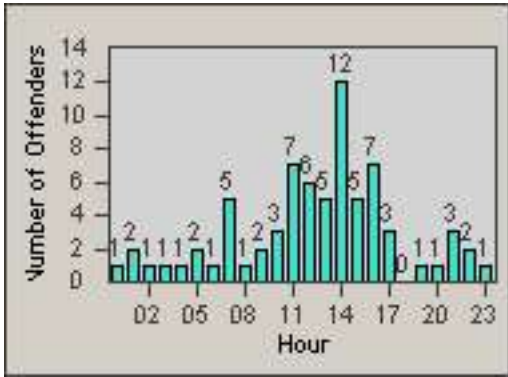

LOCATION: COM-TEGA-01 Garfield and Telegraph
 DATE TO: 31-Jul-2013

LANE 1

LANE 2

LANE 3

Redflex Redlight Offender Statistics

CONTRACT: Commerce LOCATION: COM-TEGA-01 Garfield and Telegraph
 DATE FROM: 01-Jul-2013 DATE TO: 31-Jul-2013

LANE 4

LANE 5

Redflex Redlight Offender Statistics

CONTRACT: Commerce
 DATE FROM: 01-Jul-2013

LOCATION: COM-TEGA-01 Garfield and Telegraph
 DATE TO: 31-Jul-2013

LANE TOTAL

Redflex Redlight Offender Statistics