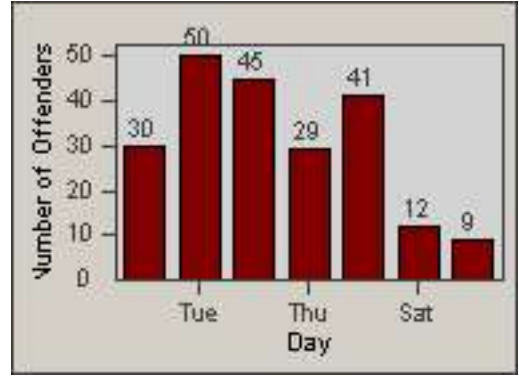

Redflex Redlight Offender Statistics

CONTRACT: Commerce
 DATE FROM: 01-Jul-2013

LOCATION: COM-ATTG-03L Atlantic Blvd and Telegraph Rd
 DATE TO: 31-Jul-2013

LANE 1

LANE 2

LANE 3

Redflex Redlight Offender Statistics