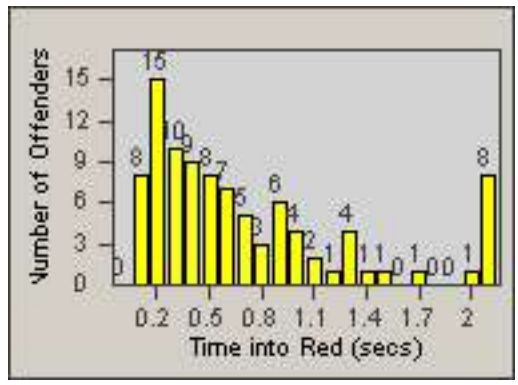

LANE TOTAL

Redflex Redlight Offender Statistics

CONTRACT: Commerce
 DATE FROM: 01-Jul-2013

LOCATION: COM-SLGA-01 Slauson Ave and Gage Ave
 DATE TO: 31-Jul-2013

LANE 1

LANE 2

LANE 3

Redflex Redlight Offender Statistics