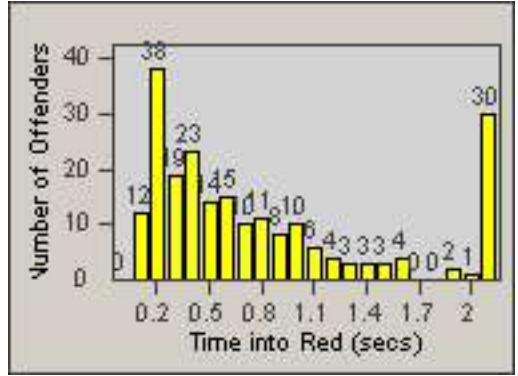

Redflex Redlight Offender Statistics

CONTRACT: Commerce
 DATE FROM: 01-Jul-2013

LOCATION: COM-ATTG-03L Atlantic Blvd and Telegraph Rd
 DATE TO: 31-Jul-2013

LANE 1

LANE 2

LANE 3

Redflex Redlight Offender Statistics