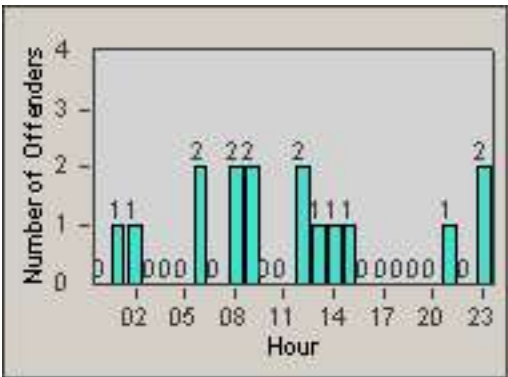

Redflex Redlight Offender Statistics

CONTRACT: Commerce
DATE FROM: 01-Jul-2013

LOCATION: COM-SLEA-01 Slauson Ave and Eastern Ave
DATE TO: 31-Jul-2013

LANE 4