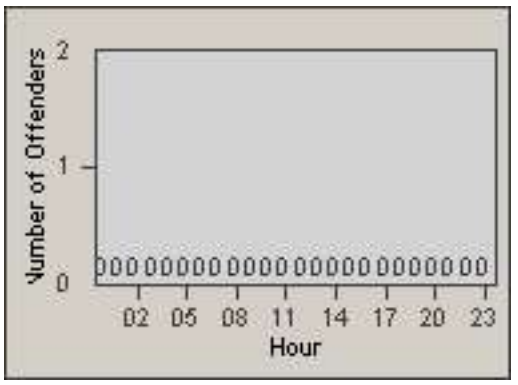

Redflex Redlight Offender Statistics

CONTRACT: Commerce
DATE FROM: 01-Jul-2013

LOCATION: COM-ATTG-03R Atlantic Blvd and Telegraph Rd
DATE TO: 31-Jul-2013

LANE 1

LANE 2