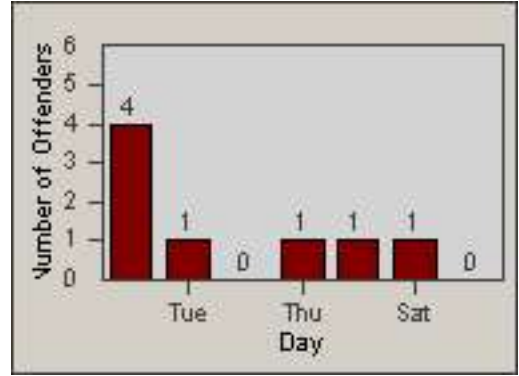

Redflex Redlight Offender Statistics

CONTRACT: Commerce
DATE FROM: 01-Jul-2013

LOCATION: COM-SLGA-03 Slauson Ave and Gage Ave
DATE TO: 31-Jul-2013

LANE 1

LANE 2

LANE 3