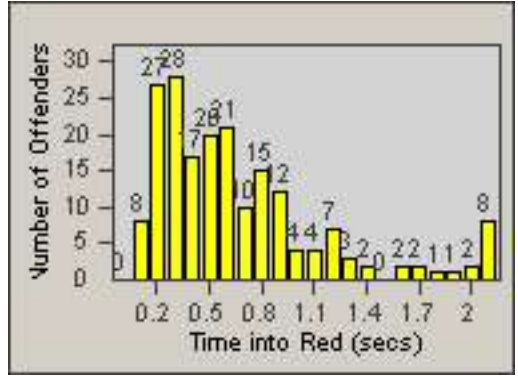

LOCATION: COM-TEGA-01 Garfield and Telegraph
 DATE TO: 31-Jul-2013

LANE 1

LANE 2

LANE 3

Redflex Redlight Offender Statistics

CONTRACT: Commerce LOCATION: COM-TEGA-01 Garfield and Telegraph
 DATE FROM: 01-Jul-2013 DATE TO: 31-Jul-2013

LANE 4

LANE 5

Redflex Redlight Offender Statistics

CONTRACT: Commerce
 DATE FROM: 01-Jul-2013

LOCATION: COM-TEGA-01 Garfield and Telegraph
 DATE TO: 31-Jul-2013

LANE TOTAL

Redflex Redlight Offender Statistics

CONTRACT: Commerce
 DATE FROM: 01-Jul-2013

LOCATION: COM-TEGA-03 Garfield and Telegraph
 DATE TO: 31-Jul-2013

LANE 1

LANE 2

LANE 3

Redflex Redlight Offender Statistics

CONTRACT: Commerce
 DATE FROM: 01-Jul-2013