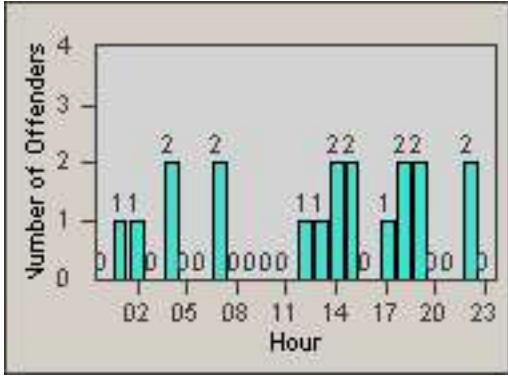

Redflex Redlight Offender Statistics

CONTRACT: Commerce
DATE FROM: 01-Jul-2013

LOCATION: COM-SLEA-01 Slauson Ave and Eastern Ave
DATE TO: 31-Jul-2013

LANE 1

LANE 2

LANE 3