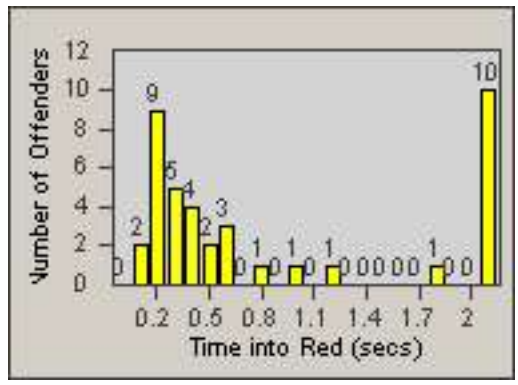

Redflex Redlight Offender Statistics

CONTRACT: Commerce
DATE FROM: 01-Jul-2013

LOCATION: COM-SLEA-01 Slauson Ave and Eastern Ave
DATE TO: 31-Jul-2013

LANE 1

LANE 2