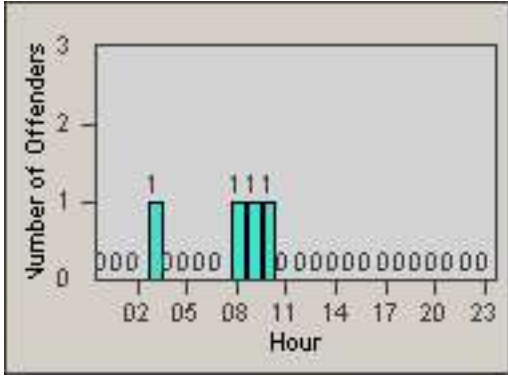

LANE TOTAL

Redflex Redlight Offender Statistics

CONTRACT: Commerce
 DATE FROM: 01-Jul-2013

LOCATION: COM-SLGA-01 Slauson Ave and Gage Ave
 DATE TO: 31-Jul-2013

LANE 1

LANE 2

LANE 3

Redflex Redlight Offender Statistics