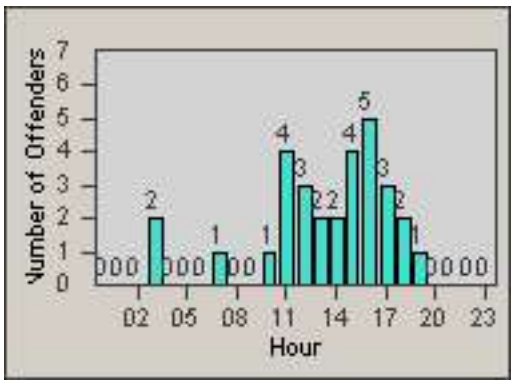

Redflex Redlight Offender Statistics

CONTRACT: Commerce
DATE FROM: 01-Jul-2013

LOCATION: COM-EASL-01 Slauson Ave and Eastern Ave
DATE TO: 31-Jul-2013

LANE 1

LANE 2