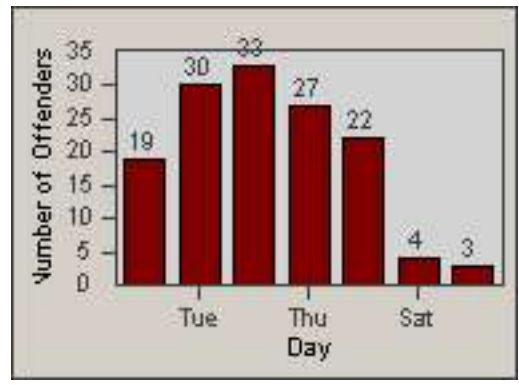

Redflex Redlight Offender Statistics

CONTRACT: Commerce
 DATE FROM: 01-Jul-2013

LOCATION: COM-ATTG-03L Atlantic Blvd and Telegraph Rd
 DATE TO: 31-Jul-2013

LANE 1

LANE 2

LANE 3

Redflex Redlight Offender Statistics