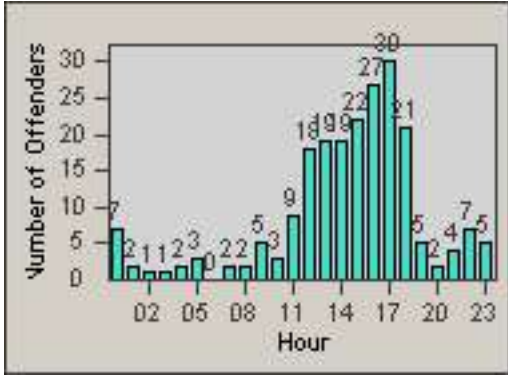

Redflex Redlight Offender Statistics

CONTRACT: Commerce
 DATE FROM: 01-Jul-2013

LOCATION: COM-ATTG-03L Atlantic Blvd and Telegraph Rd
 DATE TO: 31-Jul-2013

LANE 1

LANE 2

LANE 3

Redflex Redlight Offender Statistics