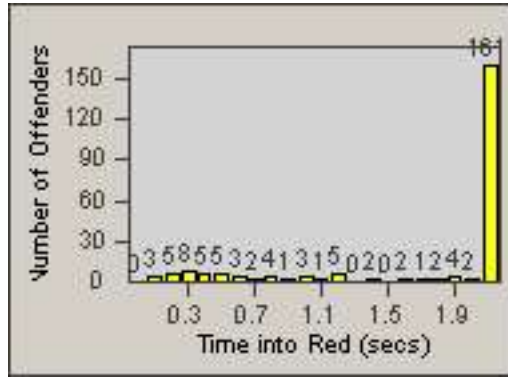

Redflex Redlight Offender Statistics

CONTRACT: Commerce
DATE FROM: 01-Jul-2013

LOCATION: COM-SLEA-01 Slauson Ave and Eastern Ave
DATE TO: 31-Jul-2013

LANE 4

LANE 5