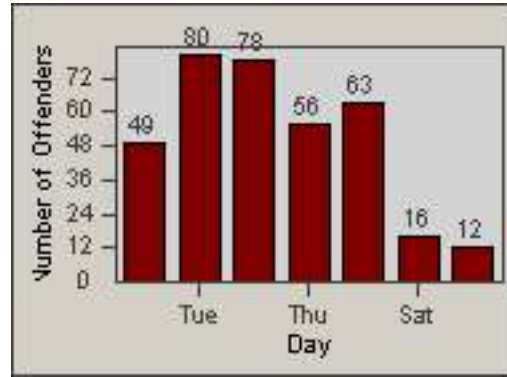

Redflex Redlight Offender Statistics

CONTRACT: Commerce
DATE FROM: 01-Jul-2013

LOCATION: COM-ATTG-03L Atlantic Blvd and Telegraph Rd
DATE TO: 31-Jul-2013

LANE TOTAL