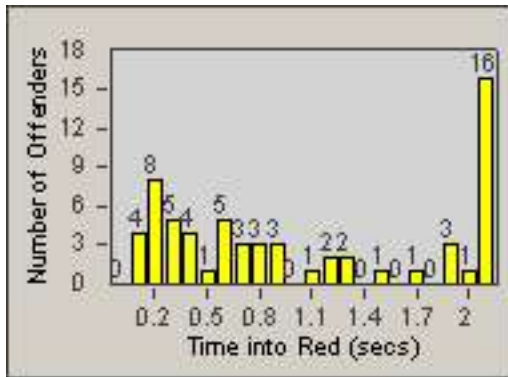

LANE 1

LANE 2

LANE 3

Redflex Redlight Offender Statistics

CONTRACT: Commerce
 DATE FROM: 01-Jul-2013

LOCATION: COM-ATTG-03R Atlantic Blvd and Telegraph Rd
 DATE TO: 31-Jul-2013

LANE 4

LANE 5

Redflex Redlight Offender Statistics

CONTRACT: Commerce
 DATE FROM: 01-Jul-2013

LOCATION: COM-ATTG-03R Atlantic Blvd and Telegraph Rd
 DATE TO: 31-Jul-2013

LANE TOTAL

Redflex Redlight Offender Statistics

CONTRACT: Commerce
 DATE FROM: 01-Jul-2013