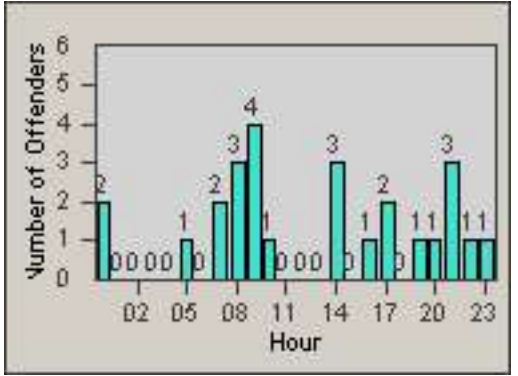

Redflex Redlight Offender Statistics

CONTRACT: Commerce
DATE FROM: 01-Jul-2013

LOCATION: COM-EASL-01 Slauson Ave and Eastern Ave
DATE TO: 31-Jul-2013

LANE 1

LANE 2

LANE 3