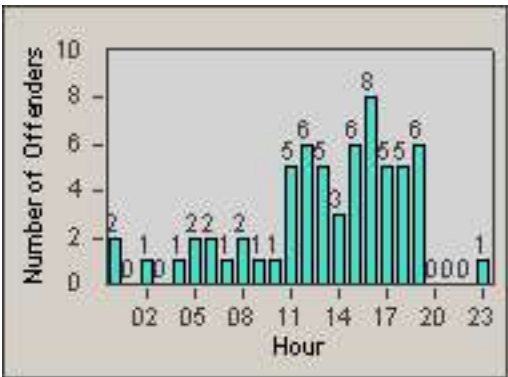

LANE 1

LANE 2

LANE 3

Redflex Redlight Offender Statistics

CONTRACT: Commerce
 DATE FROM: 01-Jul-2013

LOCATION: COM-ATTG-03R Atlantic Blvd and Telegraph Rd
 DATE TO: 31-Jul-2013

LANE 4

LANE 5

Redflex Redlight Offender Statistics

CONTRACT: Commerce
 DATE FROM: 01-Jul-2013

LOCATION: COM-ATTG-03R Atlantic Blvd and Telegraph Rd
 DATE TO: 31-Jul-2013

LANE TOTAL

Redflex Redlight Offender Statistics

CONTRACT: Commerce
 DATE FROM: 01-Jul-2013