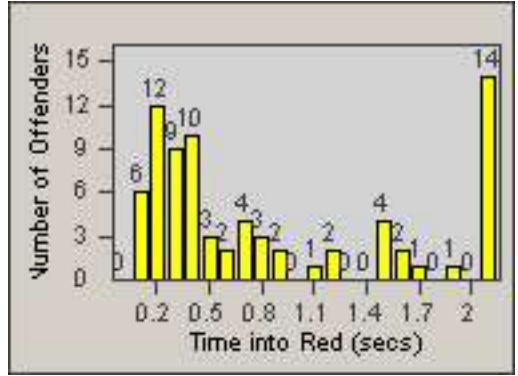

LOCATION: COM-TEGA-03 Garfield and Telegraph
 DATE TO: 31-Jul-2013

LANE 4

LANE 5

Redflex Redlight Offender Statistics

CONTRACT: Commerce
 DATE FROM: 01-Jul-2013

LOCATION: COM-TEGA-03 Garfield and Telegraph
 DATE TO: 31-Jul-2013

LANE TOTAL

Redflex Redlight Offender Statistics

CONTRACT: Commerce
 DATE FROM: 01-Jul-2013

LOCATION: COM-TGAT-01 Atlantic Blvd and Telegraph Rd
 DATE TO: 31-Jul-2013

LANE 1

LANE 2

LANE 3

Redflex Redlight Offender Statistics