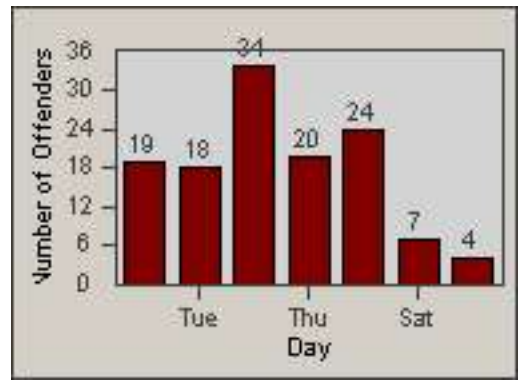

Redflex Redlight Offender Statistics

CONTRACT: Commerce
DATE FROM: 01-Jul-2013

LOCATION: COM-TEGA-03 Garfield and Telegraph
DATE TO: 31-Jul-2013

LANE 1

LANE 2