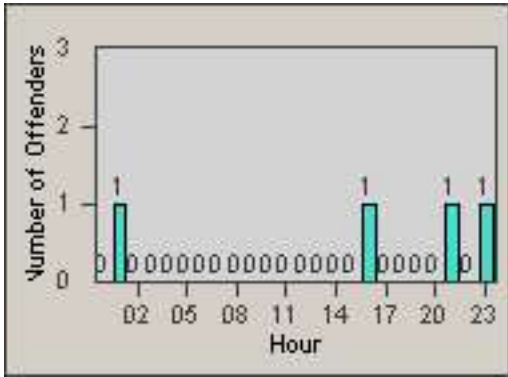

Redflex Redlight Offender Statistics

CONTRACT: Commerce
DATE FROM: 01-Jul-2013

LOCATION: COM-TEGA-03 Garfield and Telegraph
DATE TO: 31-Jul-2013

LANE 4

LANE 5