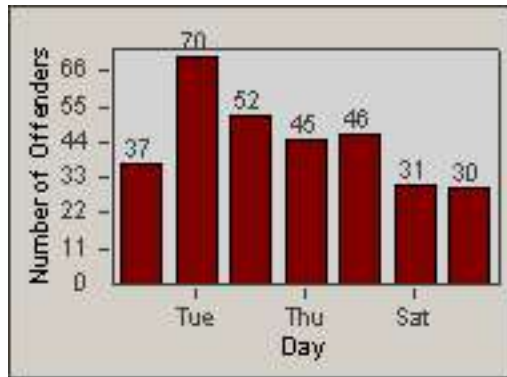

Redflex Redlight Offender Statistics

CONTRACT: Commerce
DATE FROM: 01-Jul-2013

LOCATION: COM-ATTG-03R Atlantic Blvd and Telegraph Rd
DATE TO: 31-Jul-2013