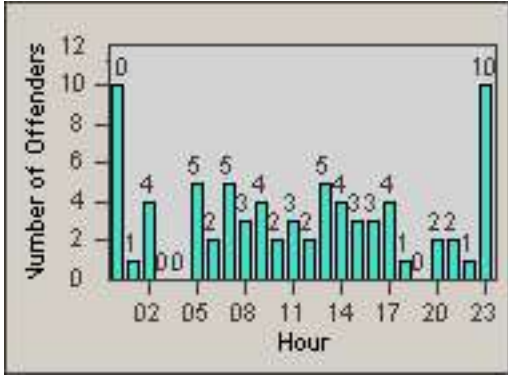

LOCATION: COM-TEGA-03 Garfield and Telegraph
 DATE TO: 31-Jul-2013

LANE 4

LANE 5

Redflex Redlight Offender Statistics

CONTRACT: Commerce
 DATE FROM: 01-Jul-2013

LOCATION: COM-TEGA-03 Garfield and Telegraph
 DATE TO: 31-Jul-2013

LANE TOTAL

Redflex Redlight Offender Statistics

CONTRACT: Commerce
 DATE FROM: 01-Jul-2013

LOCATION: COM-TGAT-01 Atlantic Blvd and Telegraph Rd
 DATE TO: 31-Jul-2013

LANE 1

LANE 2

LANE 3

Redflex Redlight Offender Statistics