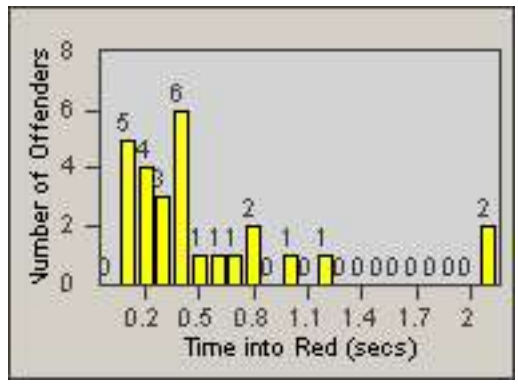

LANE TOTAL

Redflex Redlight Offender Statistics

CONTRACT: Commerce
 DATE FROM: 01-Jul-2013

LOCATION: COM-TGAT-01 Atlantic Blvd and Telegraph Rd
 DATE TO: 31-Jul-2013

LANE 1

LANE 2

LANE 3

Redflex Redlight Offender Statistics