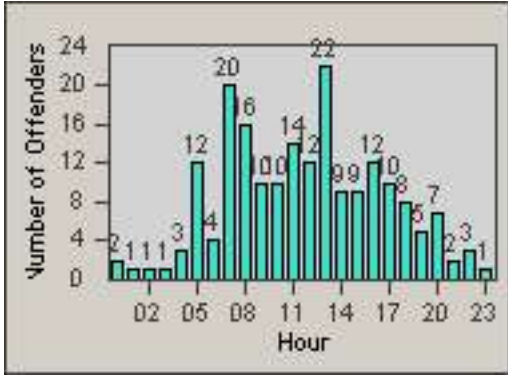

LANE 4

LANE 5

Redflex Redlight Offender Statistics

CONTRACT: Commerce
 DATE FROM: 01-Jul-2013

LOCATION: COM-TEGA-01 Garfield and Telegraph
 DATE TO: 31-Jul-2013

LANE TOTAL

Redflex Redlight Offender Statistics

CONTRACT: Commerce
 DATE FROM: 01-Jul-2013

LOCATION: COM-TEGA-03 Garfield and Telegraph
 DATE TO: 31-Jul-2013

LANE 1

LANE 2

LANE 3

Redflex Redlight Offender Statistics

CONTRACT: Commerce
 DATE FROM: 01-Jul-2013