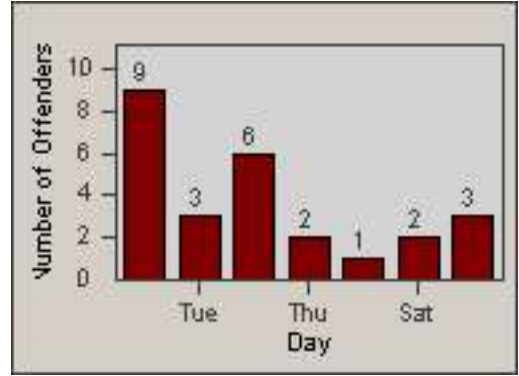

Redflex Redlight Offender Statistics

CONTRACT: Commerce
DATE FROM: 01-Jul-2013

LOCATION: COM-EASL-01 Slauson Ave and Eastern Ave
DATE TO: 31-Jul-2013

LANE 1

LANE 2

LANE 3