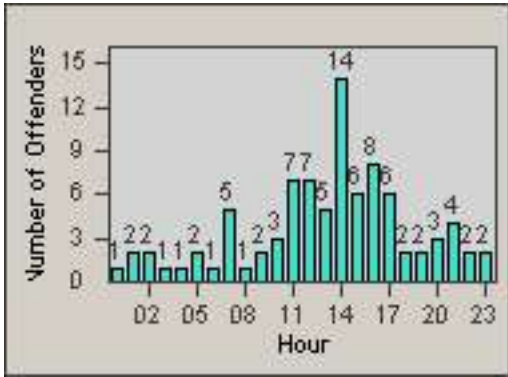

LANE 4

LANE 5

Redflex Redlight Offender Statistics

CONTRACT: Commerce
 DATE FROM: 01-Jul-2013

LOCATION: COM-TEGA-01 Garfield and Telegraph
 DATE TO: 31-Jul-2013

LANE TOTAL

Redflex Redlight Offender Statistics

CONTRACT: Commerce
 DATE FROM: 01-Jul-2013

LOCATION: COM-TEGA-03 Garfield and Telegraph
 DATE TO: 31-Jul-2013

LANE 1

LANE 2

LANE 3

Redflex Redlight Offender Statistics

CONTRACT: Commerce
 DATE FROM: 01-Jul-2013