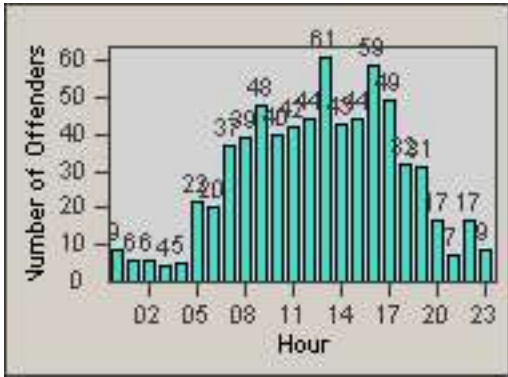

Redflex Redlight Offender Statistics

CONTRACT: Commerce
DATE FROM: 01-Jul-2013

LOCATION: COM-TEGA-03 Garfield and Telegraph
DATE TO: 31-Jul-2013

LANE TOTAL