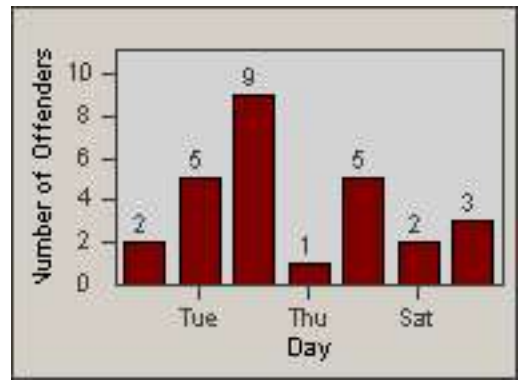

LANE TOTAL

Redflex Redlight Offender Statistics

CONTRACT: Commerce
 DATE FROM: 01-Jul-2013

LOCATION: COM-TGAT-01 Atlantic Blvd and Telegraph Rd
 DATE TO: 31-Jul-2013

LANE 1

LANE 2

LANE 3

Redflex Redlight Offender Statistics