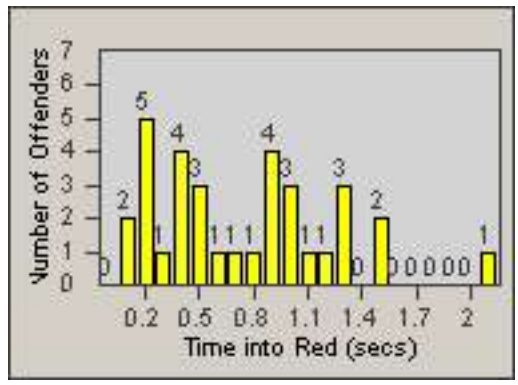

Redflex Redlight Offender Statistics

CONTRACT: Commerce
DATE FROM: 01-Jul-2013

LOCATION: COM-SLGA-03 Slauson Ave and Gage Ave
DATE TO: 31-Jul-2013

LANE 1

LANE 2