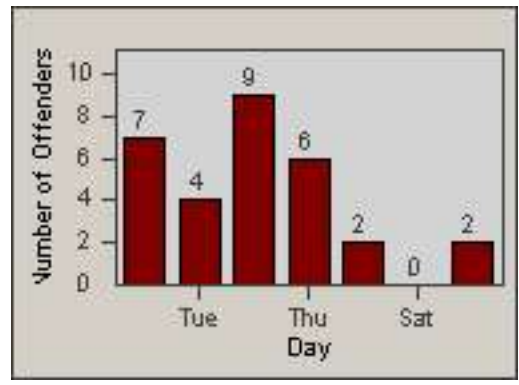

Redflex Redlight Offender Statistics

CONTRACT: Commerce
DATE FROM: 01-Jul-2013

LOCATION: COM-EASL-01 Slauson Ave and Eastern Ave
DATE TO: 31-Jul-2013

LANE 1

LANE 2