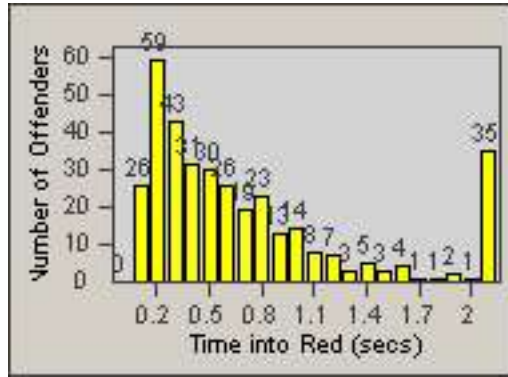

CONTRACT: Commerce
DATE FROM: 01-Jul-2013

LOCATION: COM-ATTG-03L Atlantic Blvd and Telegraph Rd
DATE TO: 31-Jul-2013

LANE 4

LANE 5

Redflex Redlight Offender Statistics

CONTRACT: Commerce
 DATE FROM: 01-Jul-2013

LOCATION: COM-ATTG-03L Atlantic Blvd and Telegraph Rd
 DATE TO: 31-Jul-2013

LANE TOTAL

Redflex Redlight Offender Statistics

CONTRACT: Commerce
DATE FROM: 01-Jul-2013

LOCATION: COM-ATTG-03R Atlantic Blvd and Telegraph Rd
DATE TO: 31-Jul-2013