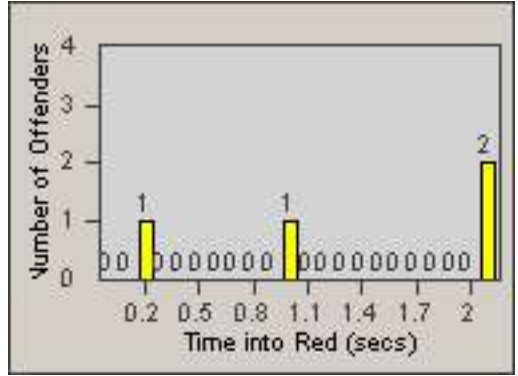

Redflex Redlight Offender Statistics

CONTRACT: Commerce
 DATE FROM: 01-Jul-2013

LOCATION: COM-SLGA-03 Slauson Ave and Gage Ave
 DATE TO: 31-Jul-2013

LANE TOTAL

Redflex Redlight Offender Statistics

CONTRACT: Commerce
 DATE FROM: 01-Jul-2013

LOCATION: COM-TEGA-01 Garfield and Telegraph
 DATE TO: 31-Jul-2013

LANE 1

LANE 2

LANE 3

Redflex Redlight Offender Statistics

CONTRACT: Commerce LOCATION: COM-TEGA-01 Garfield and Telegraph
 DATE FROM: 01-Jul-2013 DATE TO: 31-Jul-2013