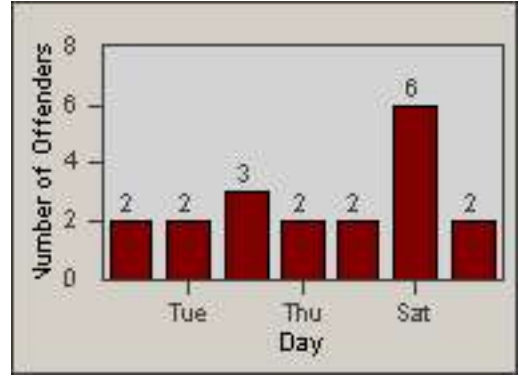

Redflex Redlight Offender Statistics

CONTRACT: Commerce
DATE FROM: 01-Jul-2013

LOCATION: COM-SLEA-01 Slauson Ave and Eastern Ave
DATE TO: 31-Jul-2013

LANE 1

LANE 2

LANE 3