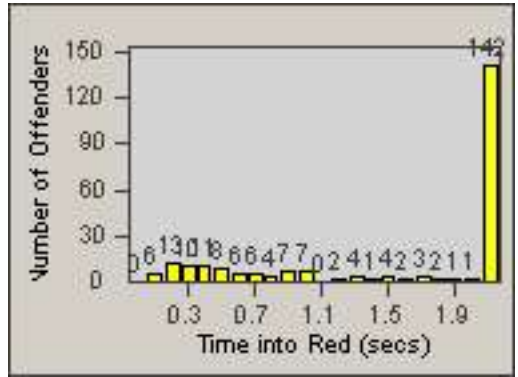

LANE 4

LANE 5

Redflex Redlight Offender Statistics

CONTRACT: Commerce
 DATE FROM: 01-Jul-2013

LOCATION: COM-EASL-01 Slauson Ave and Eastern Ave
 DATE TO: 31-Jul-2013

LANE TOTAL

Redflex Redlight Offender Statistics