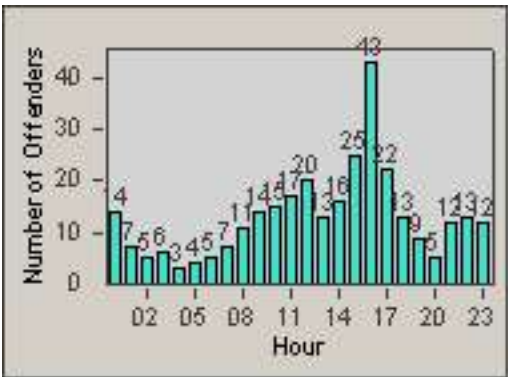

LANE 1

LANE 2

LANE 3

Redflex Redlight Offender Statistics

CONTRACT: Commerce
 DATE FROM: 01-Jul-2013

LOCATION: COM-ATTG-03R Atlantic Blvd and Telegraph Rd
 DATE TO: 31-Jul-2013

LANE 4

LANE 5

Redflex Redlight Offender Statistics

CONTRACT: Commerce
 DATE FROM: 01-Jul-2013

LOCATION: COM-ATTG-03R Atlantic Blvd and Telegraph Rd
 DATE TO: 31-Jul-2013

LANE TOTAL

Redflex Redlight Offender Statistics

CONTRACT: Commerce
 DATE FROM: 01-Jul-2013