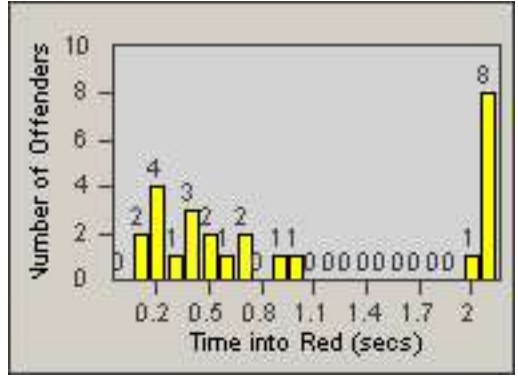

Redflex Redlight Offender Statistics

CONTRACT: Commerce
DATE FROM: 01-Jul-2013

LOCATION: COM-EASL-01 Slauson Ave and Eastern Ave
DATE TO: 31-Jul-2013

LANE 1

LANE 2

LANE 3