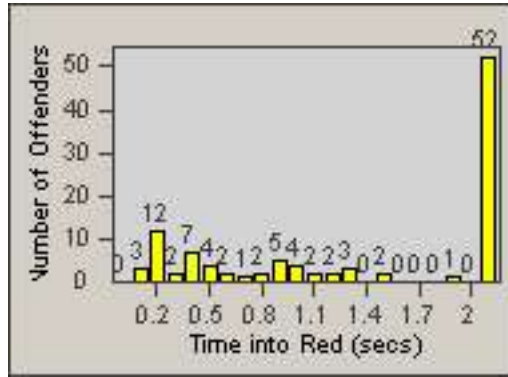

Redflex Redlight Offender Statistics

CONTRACT: Commerce
 DATE FROM: 01-Jul-2013

LOCATION: COM-SLGA-03 Slauson Ave and Gage Ave
 DATE TO: 31-Jul-2013

LANE TOTAL

Redflex Redlight Offender Statistics

CONTRACT: Commerce
 DATE FROM: 01-Jul-2013

LOCATION: COM-TEGA-01 Garfield and Telegraph
 DATE TO: 31-Jul-2013

LANE 1

LANE 2

LANE 3

Redflex Redlight Offender Statistics

CONTRACT: Commerce LOCATION: COM-TEGA-01 Garfield and Telegraph
 DATE FROM: 01-Jul-2013 DATE TO: 31-Jul-2013