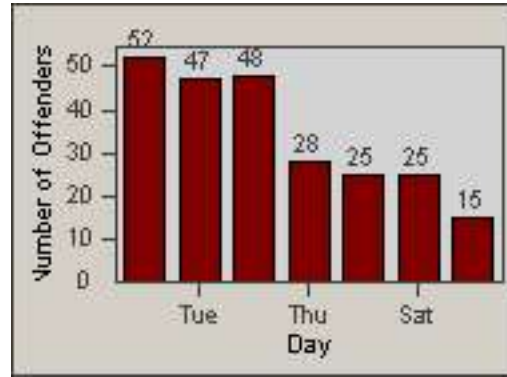

LANE 4

LANE 5

Redflex Redlight Offender Statistics

CONTRACT: Commerce
 DATE FROM: 01-Jul-2013

LOCATION: COM-EASL-01 Slauson Ave and Eastern Ave
 DATE TO: 31-Jul-2013

LANE TOTAL

Redflex Redlight Offender Statistics