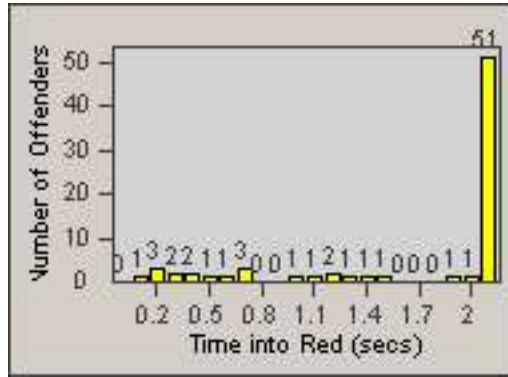

LOCATION: COM-TEGA-01 Garfield and Telegraph
 DATE TO: 31-Jul-2013

LANE 1

LANE 2

LANE 3

Redflex Redlight Offender Statistics

CONTRACT: Commerce LOCATION: COM-TEGA-01 Garfield and Telegraph
 DATE FROM: 01-Jul-2013 DATE TO: 31-Jul-2013

LANE 4

LANE 5

Redflex Redlight Offender Statistics

CONTRACT: Commerce
 DATE FROM: 01-Jul-2013

LOCATION: COM-TEGA-01 Garfield and Telegraph
 DATE TO: 31-Jul-2013

LANE TOTAL

Redflex Redlight Offender Statistics