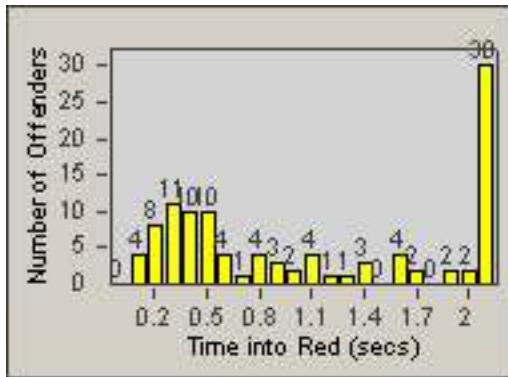

Redflex Redlight Offender Statistics

CONTRACT: Commerce
DATE FROM: 01-Jul-2013

LOCATION: COM-TGAT-01 Atlantic Blvd and Telegraph Rd
DATE TO: 31-Jul-2013

LANE 4