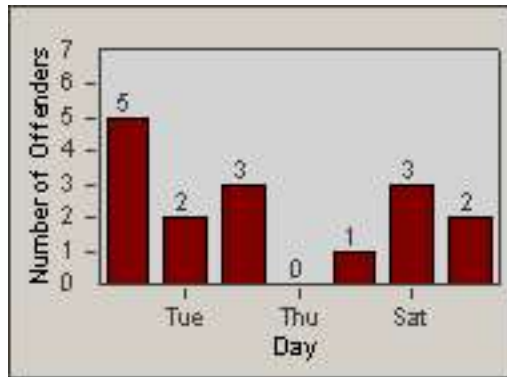

LOCATION: COM-EASL-01 Slauson Ave and Eastern Ave
 DATE TO: 31-Jul-2013

LANE 1

LANE 2

LANE 3

Redflex Redlight Offender Statistics

CONTRACT: Commerce
 DATE FROM: 01-Jul-2013

LOCATION: COM-EASL-01 Slauson Ave and Eastern Ave
 DATE TO: 31-Jul-2013