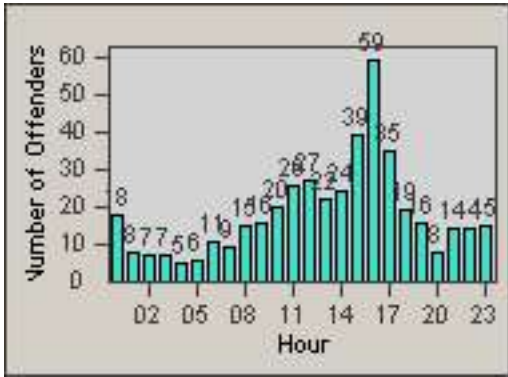

Redflex Redlight Offender Statistics

CONTRACT: Commerce
 DATE FROM: 01-Jul-2013

LOCATION: COM-ATTG-03R Atlantic Blvd and Telegraph Rd
 DATE TO: 31-Jul-2013

LANE TOTAL

Redflex Redlight Offender Statistics

CONTRACT: Commerce
 DATE FROM: 01-Jul-2013