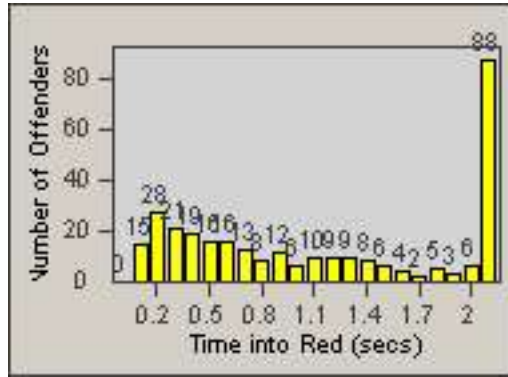

Redflex Redlight Offender Statistics

CONTRACT: Commerce
DATE FROM: 01-Jul-2013

LOCATION: COM-SLGA-01 Slauson Ave and Gage Ave
DATE TO: 31-Jul-2013

LANE TOTAL