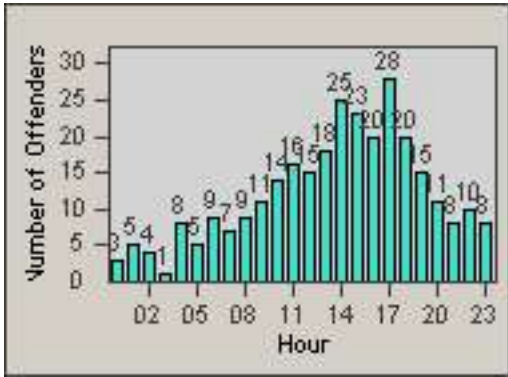

LANE TOTAL

Redflex Redlight Offender Statistics

CONTRACT: Commerce
 DATE FROM: 01-Jul-2013

LOCATION: COM-SLGA-01 Slauson Ave and Gage Ave
 DATE TO: 31-Jul-2013

LANE 1

LANE 2

LANE 3

Redflex Redlight Offender Statistics