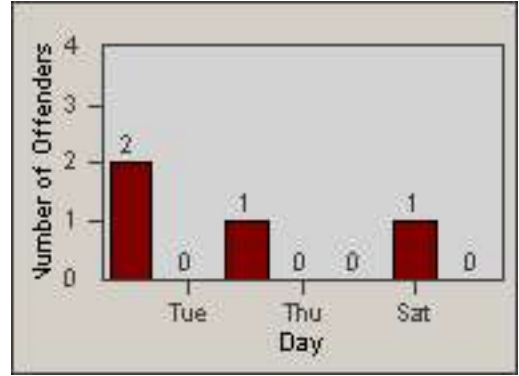

LOCATION: COM-TEGA-01 Garfield and Telegraph
 DATE TO: 31-Jul-2013

LANE 1

LANE 2

LANE 3

Redflex Redlight Offender Statistics

CONTRACT: Commerce LOCATION: COM-TEGA-01 Garfield and Telegraph
 DATE FROM: 01-Jul-2013 DATE TO: 31-Jul-2013