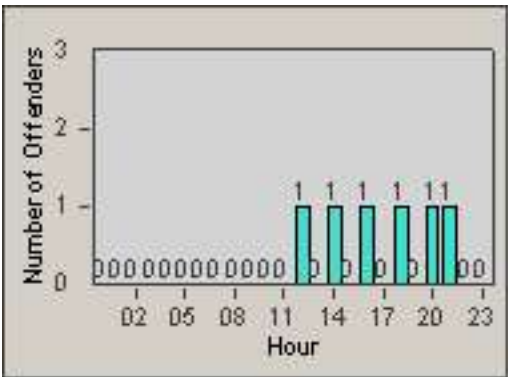

LOCATION: COM-TEGA-01 Garfield and Telegraph
 DATE TO: 31-Jul-2013

LANE 1

LANE 2

LANE 3

Redflex Redlight Offender Statistics

CONTRACT: Commerce LOCATION: COM-TEGA-01 Garfield and Telegraph
 DATE FROM: 01-Jul-2013 DATE TO: 31-Jul-2013