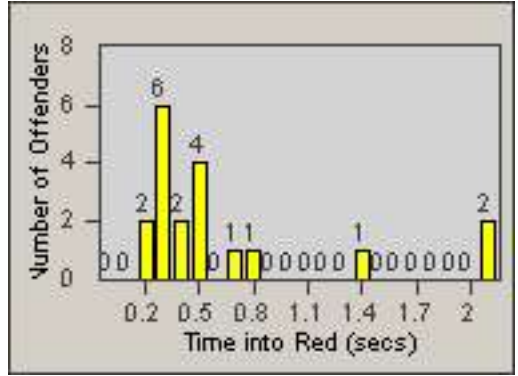

Redflex Redlight Offender Statistics

CONTRACT: Commerce
DATE FROM: 01-Jul-2013

LOCATION: COM-SLEA-01 Slauson Ave and Eastern Ave
DATE TO: 31-Jul-2013

LANE 1

LANE 2

LANE 3