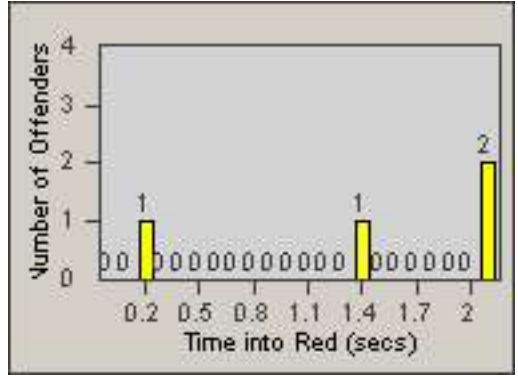

LANE TOTAL

Redflex Redlight Offender Statistics

CONTRACT: Commerce
 DATE FROM: 01-Jul-2013

LOCATION: COM-SLGA-01 Slauson Ave and Gage Ave
 DATE TO: 31-Jul-2013

LANE 1

LANE 2

LANE 3

Redflex Redlight Offender Statistics