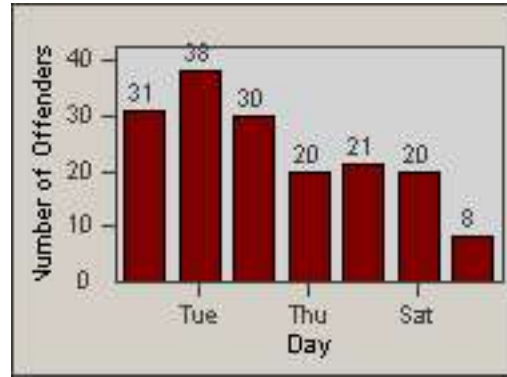

Redflex Redlight Offender Statistics

CONTRACT: Commerce
DATE FROM: 01-Jul-2013

LOCATION: COM-EASL-01 Slauson Ave and Eastern Ave
DATE TO: 31-Jul-2013

LANE 4

LANE 5