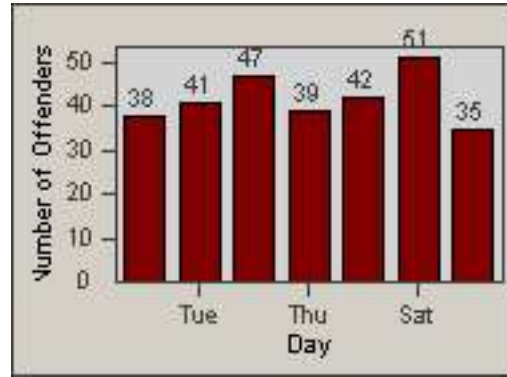

LANE TOTAL

Redflex Redlight Offender Statistics

CONTRACT: Commerce
 DATE FROM: 01-Jul-2013

LOCATION: COM-SLGA-01 Slauson Ave and Gage Ave
 DATE TO: 31-Jul-2013

LANE 1

LANE 2

LANE 3

Redflex Redlight Offender Statistics