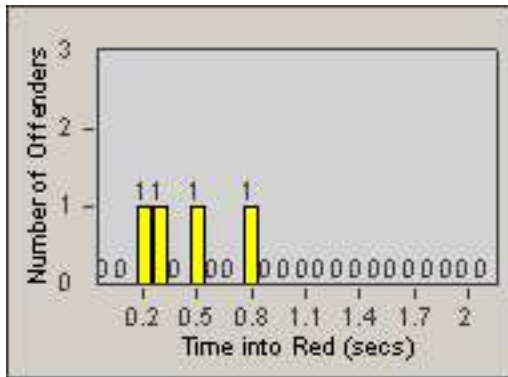

LANE 1

LANE 2

LANE 3

Redflex Redlight Offender Statistics

CONTRACT: Commerce
 DATE FROM: 01-Jul-2013

LOCATION: COM-SLGA-03 Slauson Ave and Gage Ave
 DATE TO: 31-Jul-2013

LANE 4

LANE 5