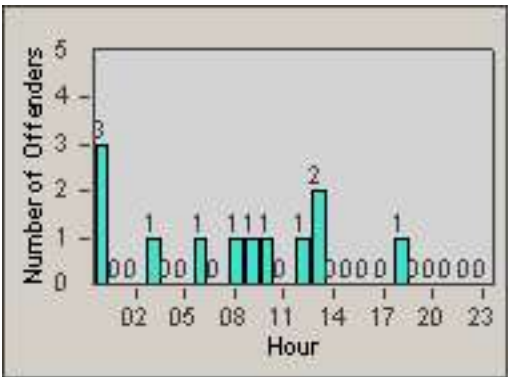

Redflex Redlight Offender Statistics

CONTRACT: Commerce   LOCATION: COM-SLGA-01 Slauson Ave and Gage Ave
DATE FROM: 01-Jul-2013   DATE TO: 31-Jul-2013

LANE 4