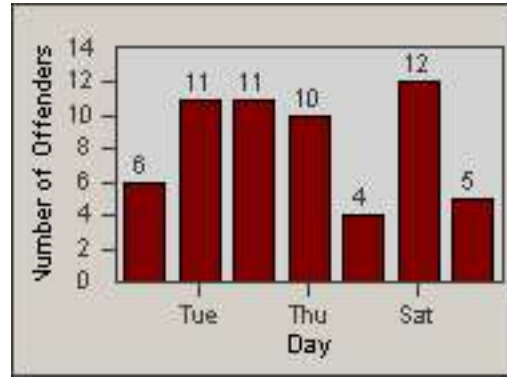

LANE 1

LANE 2

LANE 3

Redflex Redlight Offender Statistics

CONTRACT: Commerce
 DATE FROM: 01-Jul-2013

LOCATION: COM-SLGA-03 Slauson Ave and Gage Ave
 DATE TO: 31-Jul-2013

LANE 4

LANE 5