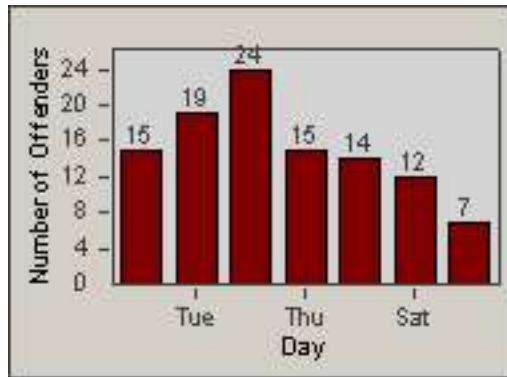

Redflex Redlight Offender Statistics

CONTRACT: Commerce
DATE FROM: 01-Jul-2013

LOCATION: COM-TGAT-01 Atlantic Blvd and Telegraph Rd
DATE TO: 31-Jul-2013

LANE 4