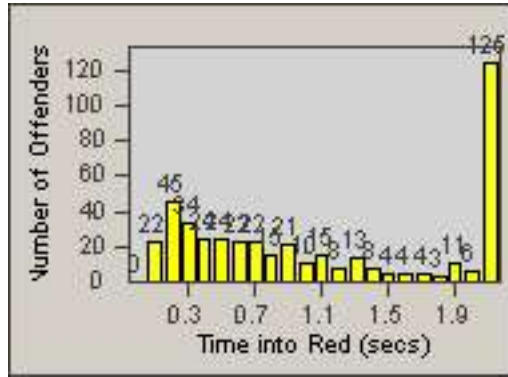

Redflex Redlight Offender Statistics

CONTRACT: Commerce
 DATE FROM: 01-Jul-2013

LOCATION: COM-ATTG-03R Atlantic Blvd and Telegraph Rd
 DATE TO: 31-Jul-2013

LANE TOTAL

Redflex Redlight Offender Statistics

CONTRACT: Commerce
 DATE FROM: 01-Jul-2013