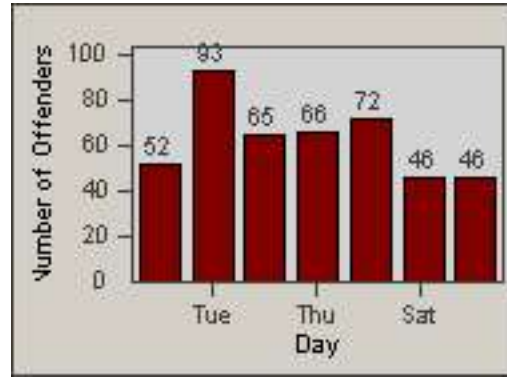

Redflex Redlight Offender Statistics

CONTRACT: Commerce
 DATE FROM: 01-Jul-2013

LOCATION: COM-ATTG-03R Atlantic Blvd and Telegraph Rd
 DATE TO: 31-Jul-2013

LANE TOTAL

Redflex Redlight Offender Statistics

CONTRACT: Commerce
 DATE FROM: 01-Jul-2013