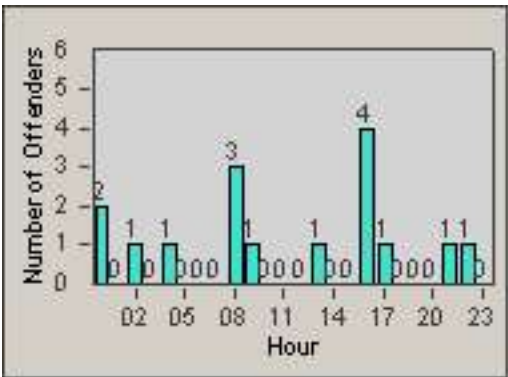

LOCATION: COM-EASL-01 Slauson Ave and Eastern Ave
 DATE TO: 31-Jul-2013

LANE 1

LANE 2

LANE 3

Redflex Redlight Offender Statistics

CONTRACT: Commerce
 DATE FROM: 01-Jul-2013

LOCATION: COM-EASL-01 Slauson Ave and Eastern Ave
 DATE TO: 31-Jul-2013