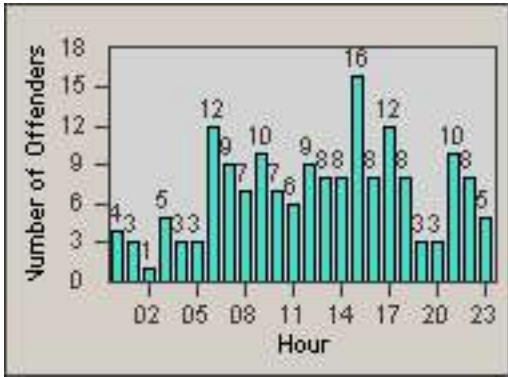

Redflex Redlight Offender Statistics

CONTRACT: Commerce
DATE FROM: 01-Jul-2013

LOCATION: COM-EASL-01 Slauson Ave and Eastern Ave
DATE TO: 31-Jul-2013

LANE 4

LANE 5