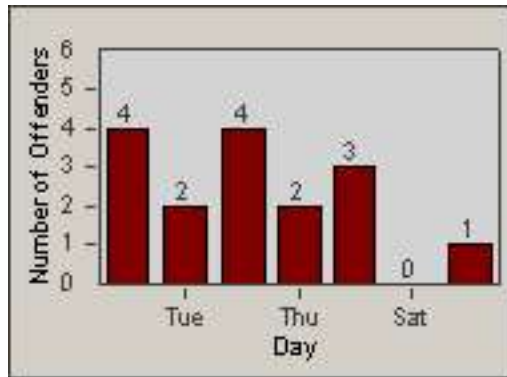

Redflex Redlight Offender Statistics

CONTRACT: Commerce
DATE FROM: 01-Jul-2013

LOCATION: COM-SLEA-01 Slauson Ave and Eastern Ave
DATE TO: 31-Jul-2013

LANE 4