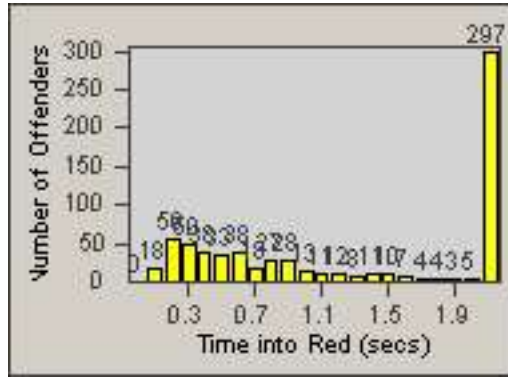

Redflex Redlight Offender Statistics

CONTRACT: Commerce
DATE FROM: 01-Jul-2013

LOCATION: COM-TEGA-03 Garfield and Telegraph
DATE TO: 31-Jul-2013

LANE TOTAL