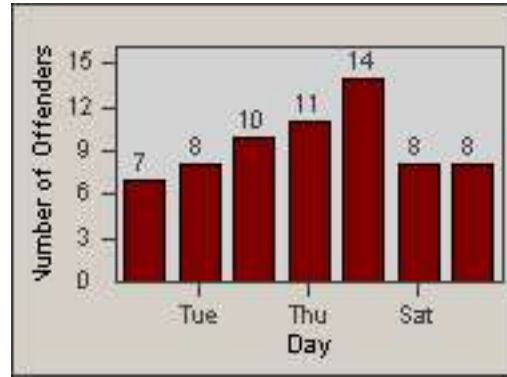

LANE 1

LANE 2

LANE 3

Redflex Redlight Offender Statistics

CONTRACT: Commerce
 DATE FROM: 01-Jul-2013

LOCATION: COM-ATTG-03R Atlantic Blvd and Telegraph Rd
 DATE TO: 31-Jul-2013

LANE 4

LANE 5