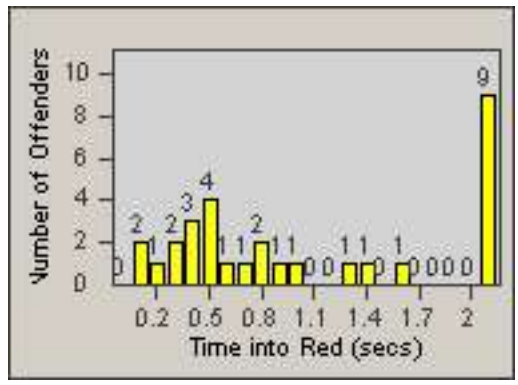

Redflex Redlight Offender Statistics

CONTRACT: Commerce
DATE FROM: 01-Jul-2013

LOCATION: COM-EASL-01 Slauson Ave and Eastern Ave
DATE TO: 31-Jul-2013

LANE 1

LANE 2