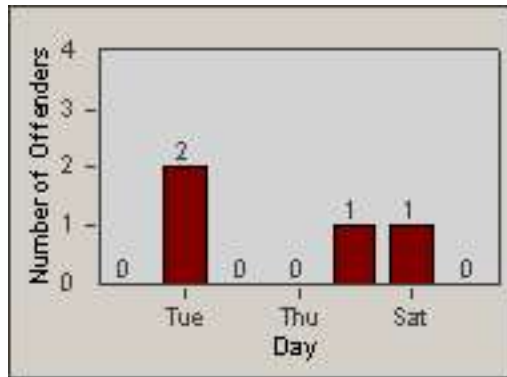

LANE 1

LANE 2

LANE 3

Redflex Redlight Offender Statistics

CONTRACT: Commerce
 DATE FROM: 01-Jul-2013

LOCATION: COM-SLGA-03 Slauson Ave and Gage Ave
 DATE TO: 31-Jul-2013

LANE 4

LANE 5