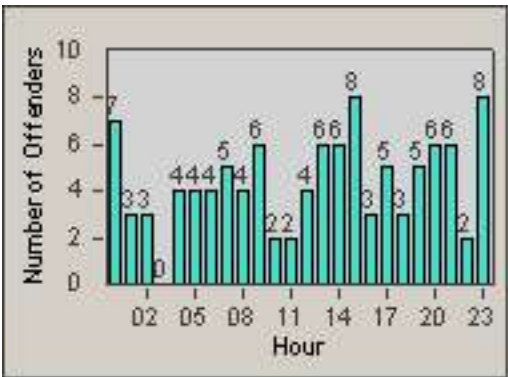

Redflex Redlight Offender Statistics

CONTRACT: Commerce
DATE FROM: 01-Jul-2013

LOCATION: COM-TGAT-01 Atlantic Blvd and Telegraph Rd
DATE TO: 31-Jul-2013

LANE 4