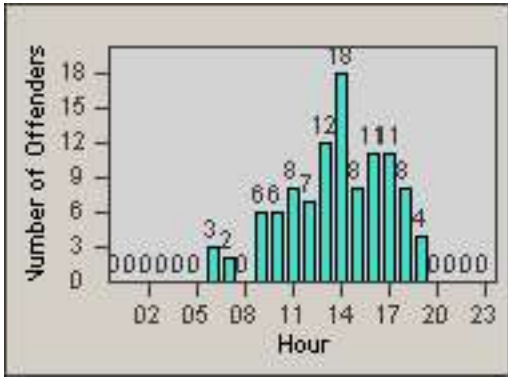

Redflex Redlight Offender Statistics

CONTRACT: Commerce
DATE FROM: 01-Jul-2013

LOCATION: COM-SLGA-03 Slauson Ave and Gage Ave
DATE TO: 31-Jul-2013

LANE TOTAL