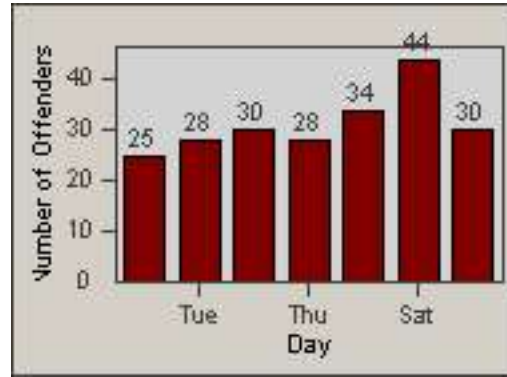

Redflex Redlight Offender Statistics

CONTRACT: Commerce
DATE FROM: 01-Jul-2013

LOCATION: COM-SLEA-01 Slauson Ave and Eastern Ave
DATE TO: 31-Jul-2013

LANE 4

LANE 5