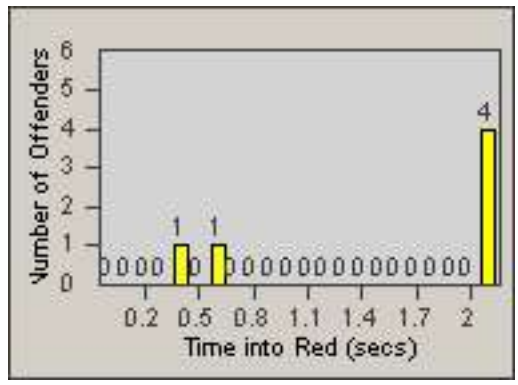

Redflex Redlight Offender Statistics

CONTRACT: Commerce
 DATE FROM: 01-Jul-2013

LOCATION: COM-SLGA-03 Slauson Ave and Gage Ave
 DATE TO: 31-Jul-2013

LANE TOTAL

Redflex Redlight Offender Statistics

CONTRACT: Commerce
 DATE FROM: 01-Jul-2013

LOCATION: COM-TEGA-01 Garfield and Telegraph
 DATE TO: 31-Jul-2013

LANE 1

LANE 2

LANE 3

Redflex Redlight Offender Statistics

CONTRACT: Commerce LOCATION: COM-TEGA-01 Garfield and Telegraph
 DATE FROM: 01-Jul-2013 DATE TO: 31-Jul-2013