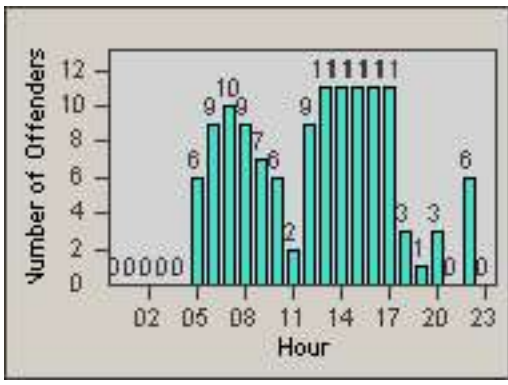

Redflex Redlight Offender Statistics

CONTRACT: Commerce
DATE FROM: 01-Jul-2013

LOCATION: COM-TEGA-03 Garfield and Telegraph
DATE TO: 31-Jul-2013

LANE 1

LANE 2