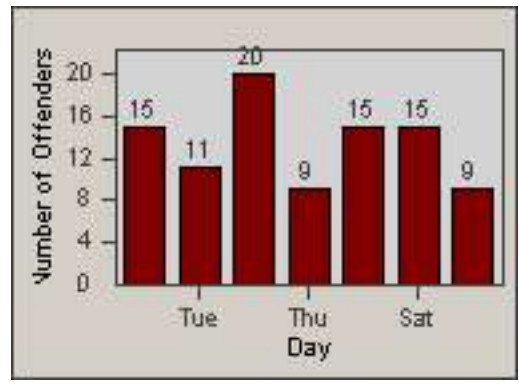

LANE TOTAL

Redflex Redlight Offender Statistics

CONTRACT: Commerce
 DATE FROM: 01-Jul-2013

LOCATION: COM-SLGA-01 Slauson Ave and Gage Ave
 DATE TO: 31-Jul-2013

LANE 1

LANE 2

LANE 3

Redflex Redlight Offender Statistics