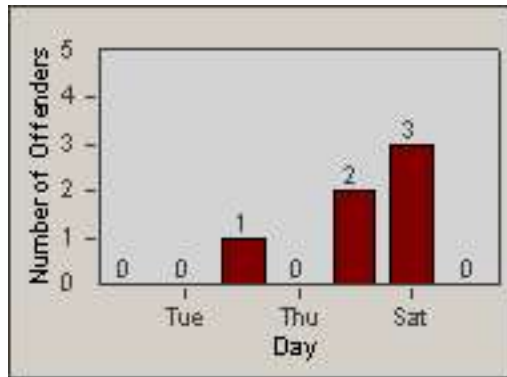

LOCATION: COM-TEGA-01 Garfield and Telegraph
 DATE TO: 31-Jul-2013

LANE 1

LANE 2

LANE 3

Redflex Redlight Offender Statistics

CONTRACT: Commerce LOCATION: COM-TEGA-01 Garfield and Telegraph
 DATE FROM: 01-Jul-2013 DATE TO: 31-Jul-2013