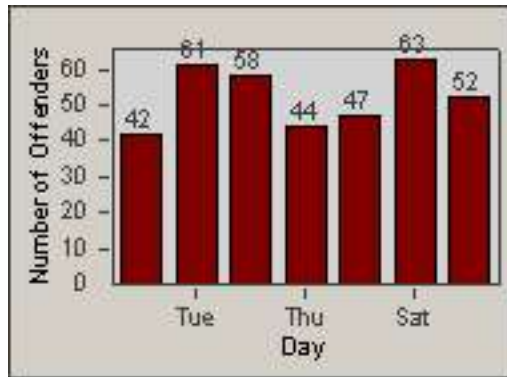

LOCATION: COM-TEGA-03 Garfield and Telegraph
 DATE TO: 31-Jul-2013

LANE 4

LANE 5

Redflex Redlight Offender Statistics

CONTRACT: Commerce
 DATE FROM: 01-Jul-2013

LOCATION: COM-TEGA-03 Garfield and Telegraph
 DATE TO: 31-Jul-2013