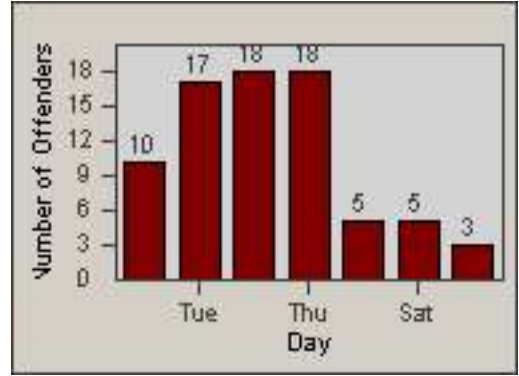

LANE TOTAL

Redflex Redlight Offender Statistics

CONTRACT: Commerce
 DATE FROM: 01-Jul-2013

LOCATION: COM-TGAT-01 Atlantic Blvd and Telegraph Rd
 DATE TO: 31-Jul-2013

LANE 1

LANE 2

LANE 3

Redflex Redlight Offender Statistics