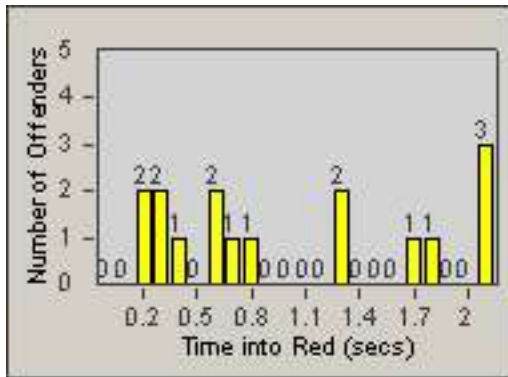

LOCATION: COM-EASL-01 Slauson Ave and Eastern Ave
 DATE TO: 31-Jul-2013

LANE 1

LANE 2

LANE 3

Redflex Redlight Offender Statistics

CONTRACT: Commerce
 DATE FROM: 01-Jul-2013

LOCATION: COM-EASL-01 Slauson Ave and Eastern Ave
 DATE TO: 31-Jul-2013