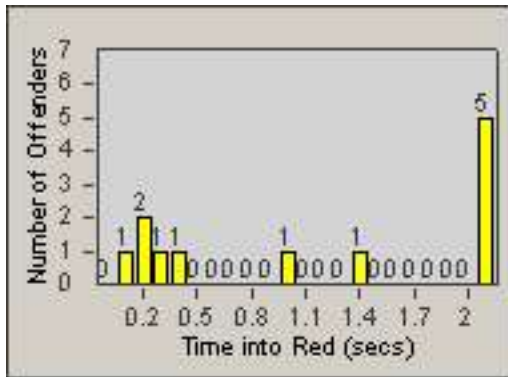

Redflex Redlight Offender Statistics

CONTRACT: Commerce   LOCATION: COM-SLGA-01 Slauson Ave and Gage Ave
DATE FROM: 01-Jul-2013   DATE TO: 31-Jul-2013

LANE 4