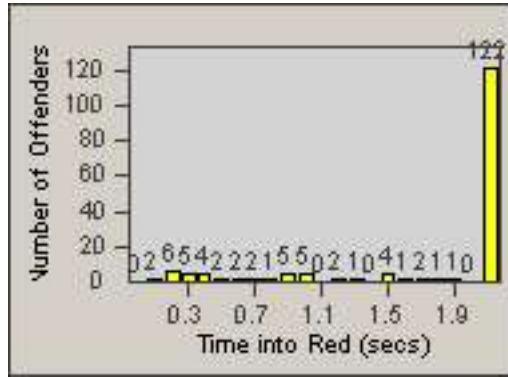

Redflex Redlight Offender Statistics

CONTRACT: Commerce
DATE FROM: 01-Jul-2013

LOCATION: COM-EASL-01 Slauson Ave and Eastern Ave
DATE TO: 31-Jul-2013

LANE 4

LANE 5