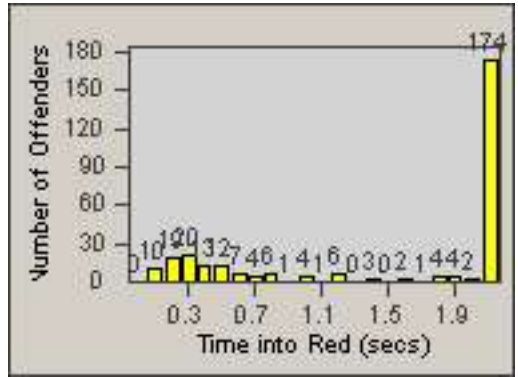

LANE TOTAL

Redflex Redlight Offender Statistics

CONTRACT: Commerce
 DATE FROM: 01-Jul-2013

LOCATION: COM-SLGA-01 Slauson Ave and Gage Ave
 DATE TO: 31-Jul-2013

LANE 1

LANE 2

LANE 3

Redflex Redlight Offender Statistics