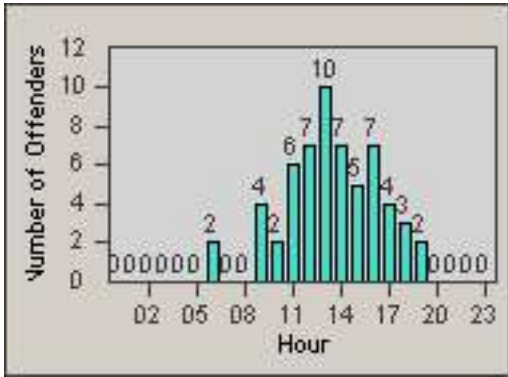

LANE 1

LANE 2

LANE 3

Redflex Redlight Offender Statistics

CONTRACT: Commerce
 DATE FROM: 01-Jul-2013

LOCATION: COM-SLGA-03 Slauson Ave and Gage Ave
 DATE TO: 31-Jul-2013

LANE 4

LANE 5