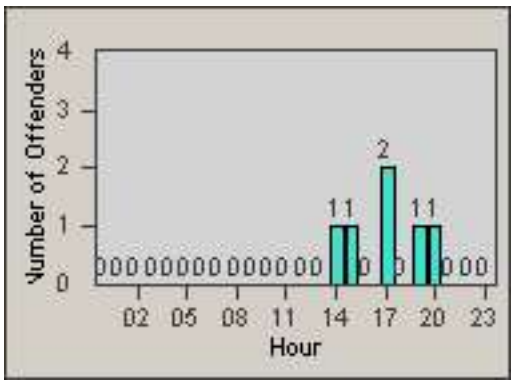

Redflex Redlight Offender Statistics

CONTRACT: Commerce
DATE FROM: 01-Jul-2013

LOCATION: COM-TEGA-01 Garfield and Telegraph
DATE TO: 31-Jul-2013

LANE 1

LANE 2