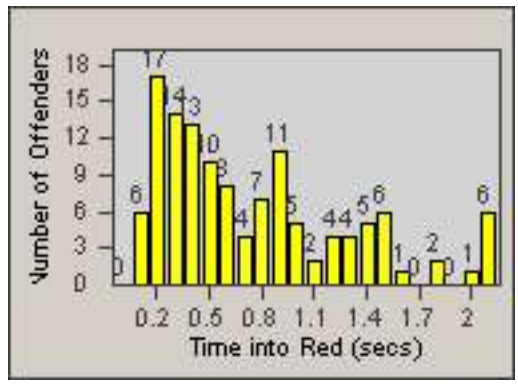

Redflex Redlight Offender Statistics

CONTRACT: Commerce
DATE FROM: 01-Jul-2013

LOCATION: COM-TEGA-03 Garfield and Telegraph
DATE TO: 31-Jul-2013

LANE 1

LANE 2