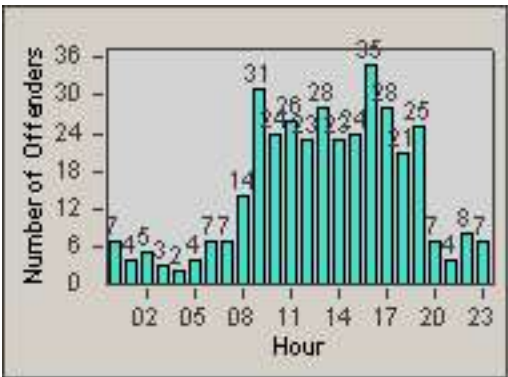

LOCATION: COM-TEGA-03 Garfield and Telegraph
 DATE TO: 31-Jul-2013

LANE 4

LANE 5

Redflex Redlight Offender Statistics

CONTRACT: Commerce
 DATE FROM: 01-Jul-2013

LOCATION: COM-TEGA-03 Garfield and Telegraph
 DATE TO: 31-Jul-2013