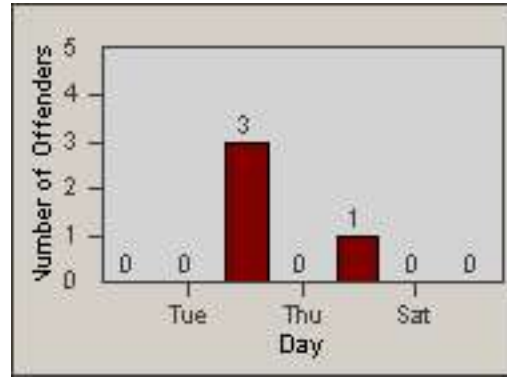

Redflex Redlight Offender Statistics

CONTRACT: Commerce
DATE FROM: 01-Jul-2013

LOCATION: COM-TEGA-03 Garfield and Telegraph
DATE TO: 31-Jul-2013

LANE 4

LANE 5