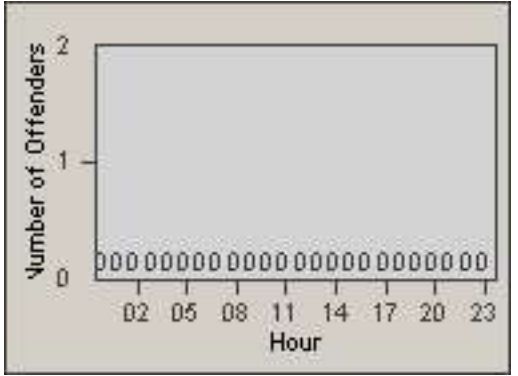

Redflex Redlight Offender Statistics

CONTRACT: Commerce
DATE FROM: 01-Jul-2013

LOCATION: COM-ATTG-03R Atlantic Blvd and Telegraph Rd
DATE TO: 31-Jul-2013

LANE 1

LANE 2

LANE 3