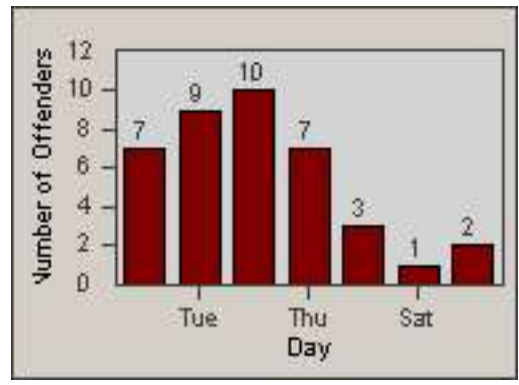

Redflex Redlight Offender Statistics

CONTRACT: Commerce
DATE FROM: 01-Jul-2013

LOCATION: COM-SLEA-01 Slauson Ave and Eastern Ave
DATE TO: 31-Jul-2013

LANE 1

LANE 2