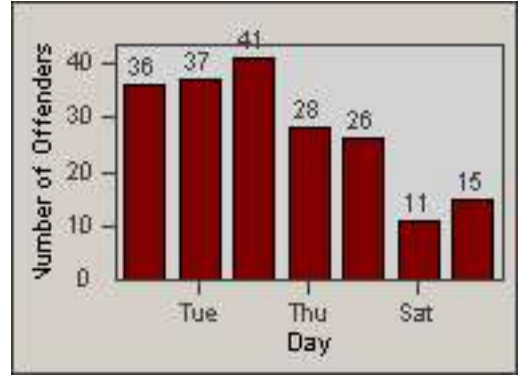

Redflex Redlight Offender Statistics

CONTRACT: Commerce
DATE FROM: 01-Jul-2013

LOCATION: COM-TEGA-03 Garfield and Telegraph
DATE TO: 31-Jul-2013

LANE 1

LANE 2

LANE 3