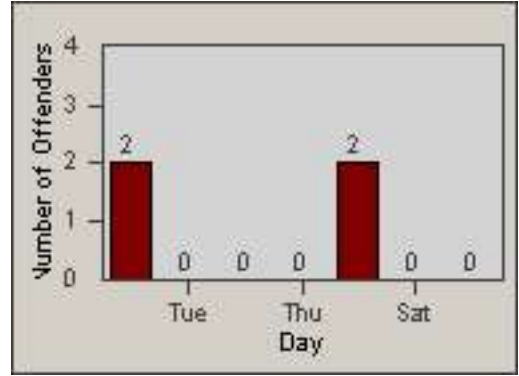

LANE TOTAL

Redflex Redlight Offender Statistics

CONTRACT: Commerce
 DATE FROM: 01-Jul-2013

LOCATION: COM-SLGA-01 Slauson Ave and Gage Ave
 DATE TO: 31-Jul-2013

LANE 1

LANE 2

LANE 3

Redflex Redlight Offender Statistics