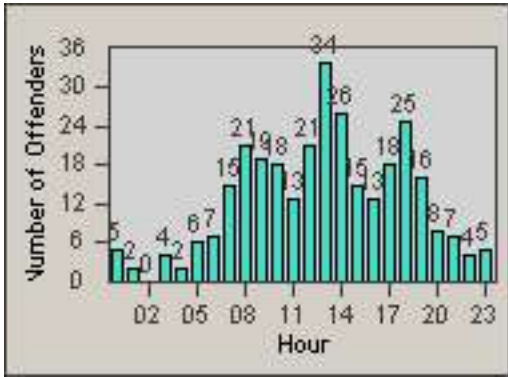

Redflex Redlight Offender Statistics

CONTRACT: Commerce
DATE FROM: 01-Jul-2013

LOCATION: COM-SLGA-01 Slauson Ave and Gage Ave
DATE TO: 31-Jul-2013

LANE TOTAL