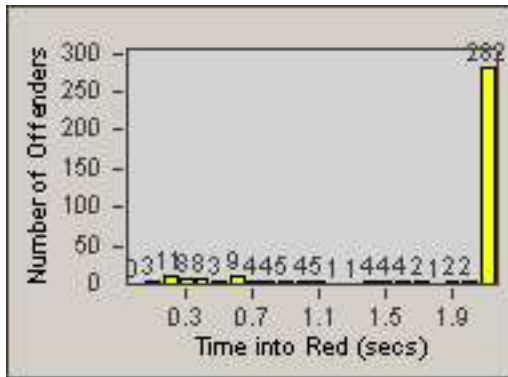

LOCATION: COM-TEGA-03 Garfield and Telegraph
 DATE TO: 31-Jul-2013

LANE 4

LANE 5

Redflex Redlight Offender Statistics

CONTRACT: Commerce
 DATE FROM: 01-Jul-2013

LOCATION: COM-TEGA-03 Garfield and Telegraph
 DATE TO: 31-Jul-2013