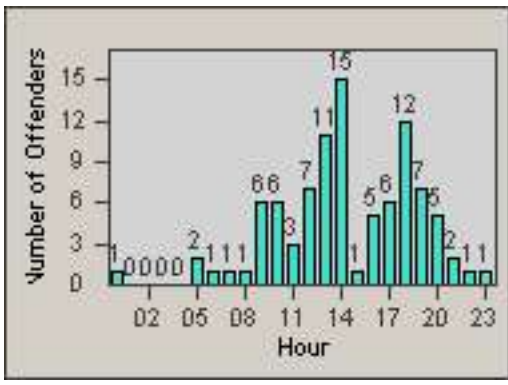

LANE TOTAL

Redflex Redlight Offender Statistics

CONTRACT: Commerce
 DATE FROM: 01-Jul-2013

LOCATION: COM-SLGA-01 Slauson Ave and Gage Ave
 DATE TO: 31-Jul-2013

LANE 1

LANE 2

LANE 3

Redflex Redlight Offender Statistics