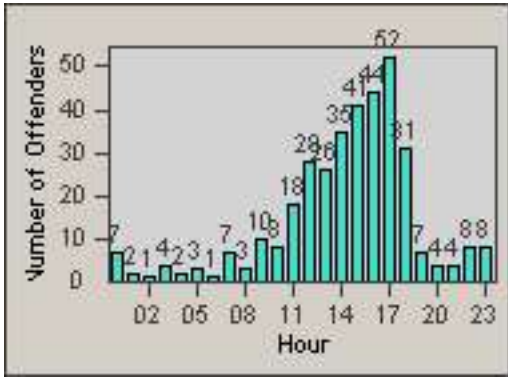

Redflex Redlight Offender Statistics

CONTRACT: Commerce
DATE FROM: 01-Jul-2013

LOCATION: COM-ATTG-03L Atlantic Blvd and Telegraph Rd
DATE TO: 31-Jul-2013

LANE TOTAL