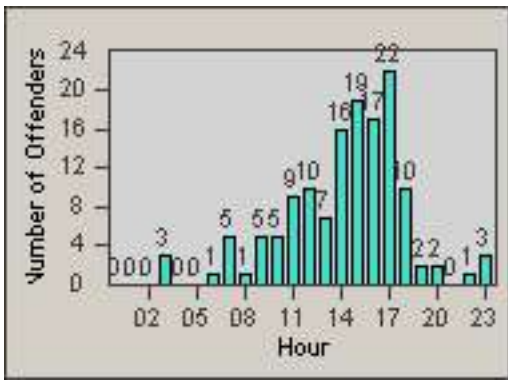

Redflex Redlight Offender Statistics

CONTRACT: Commerce
 DATE FROM: 01-Jul-2013

LOCATION: COM-ATTG-03L Atlantic Blvd and Telegraph Rd
 DATE TO: 31-Jul-2013

LANE 1

LANE 2

LANE 3

Redflex Redlight Offender Statistics