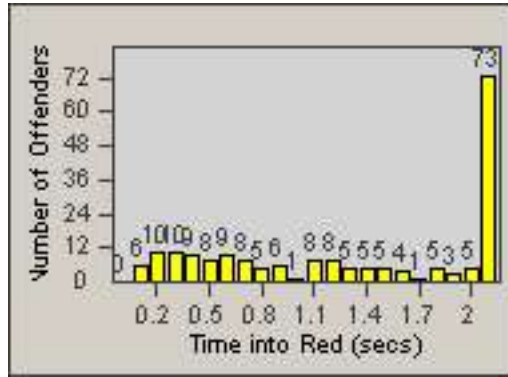

Redflex Redlight Offender Statistics

CONTRACT: Commerce   LOCATION: COM-SLGA-01 Slauson Ave and Gage Ave
DATE FROM: 01-Jul-2013   DATE TO: 31-Jul-2013

LANE 4

LANE 5