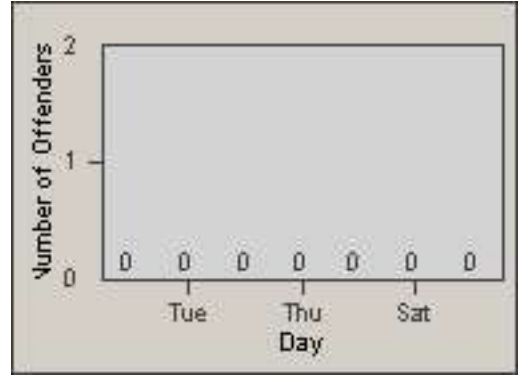

Redflex Redlight Offender Statistics

CONTRACT: Commerce
DATE FROM: 01-Jul-2013

LOCATION: COM-ATTG-03R Atlantic Blvd and Telegraph Rd
DATE TO: 31-Jul-2013

LANE 1

LANE 2

LANE 3