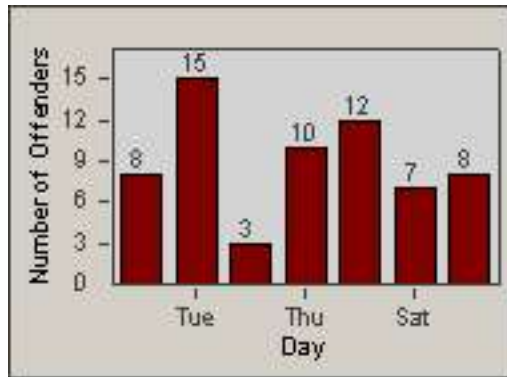

LANE 1

LANE 2

LANE 3

Redflex Redlight Offender Statistics

CONTRACT: Commerce
 DATE FROM: 01-Jul-2013

LOCATION: COM-ATTG-03R Atlantic Blvd and Telegraph Rd
 DATE TO: 31-Jul-2013

LANE 4

LANE 5