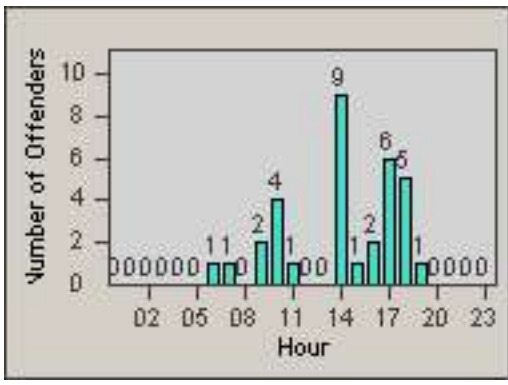

Redflex Redlight Offender Statistics

CONTRACT: Commerce
DATE FROM: 01-Jul-2013

LOCATION: COM-SLGA-03 Slauson Ave and Gage Ave
DATE TO: 31-Jul-2013

LANE 1

LANE 2