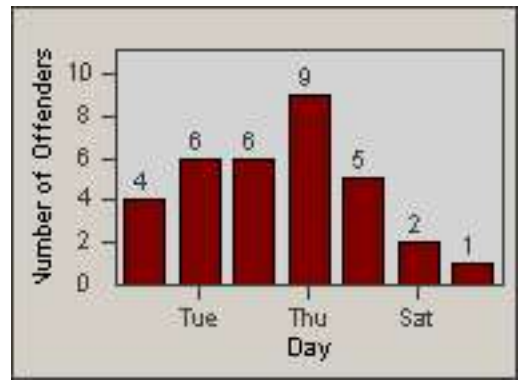

Redflex Redlight Offender Statistics

CONTRACT: Commerce
DATE FROM: 01-Jul-2013

LOCATION: COM-SLGA-03 Slauson Ave and Gage Ave
DATE TO: 31-Jul-2013

LANE 1

LANE 2