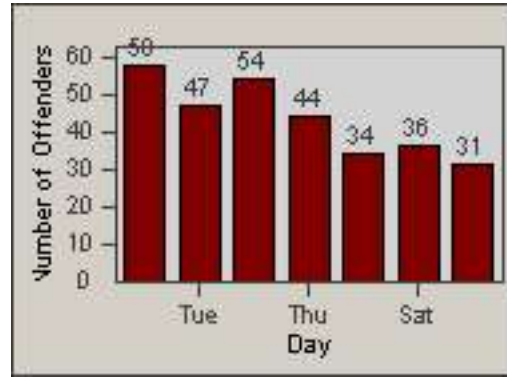

Redflex Redlight Offender Statistics

CONTRACT: Commerce
DATE FROM: 01-Jul-2013

LOCATION: COM-SLGA-01 Slauson Ave and Gage Ave
DATE TO: 31-Jul-2013

LANE TOTAL