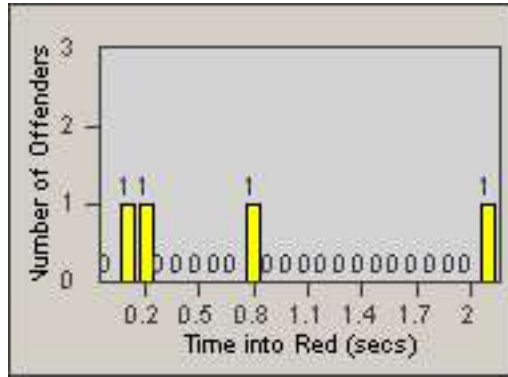

CONTRACT: Commerce
 DATE FROM: 01-Jul-2013

LOCATION: COM-TEGA-03 Garfield and Telegraph
 DATE TO: 31-Jul-2013

LANE 1

LANE 2

LANE 3

Redflex Redlight Offender Statistics

CONTRACT: Commerce
 DATE FROM: 01-Jul-2013

LOCATION: COM-TEGA-03 Garfield and Telegraph
 DATE TO: 31-Jul-2013

LANE 4

LANE 5

Redflex Redlight Offender Statistics

CONTRACT: Commerce
 DATE FROM: 01-Jul-2013

LOCATION: COM-TEGA-03 Garfield and Telegraph
 DATE TO: 31-Jul-2013