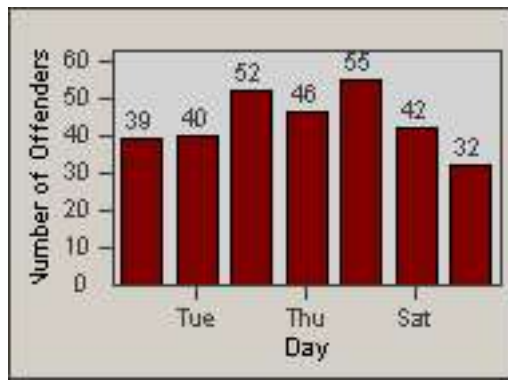

Redflex Redlight Offender Statistics

CONTRACT: Commerce
DATE FROM: 01-Oct-2014

LOCATION: COM-ATTG-03R Atlantic Blvd and Telegraph Rd
DATE TO: 31-Oct-2014

LANE 4

LANE 5

LANE TOTAL