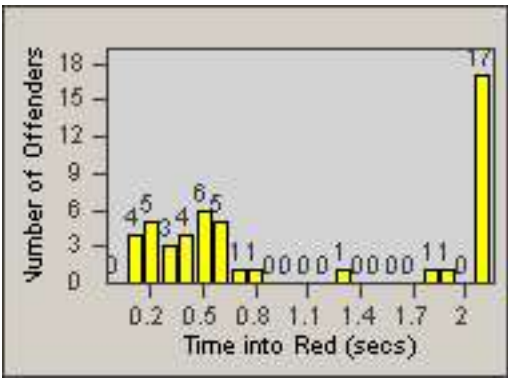

Redflex Redlight Offender Statistics

CONTRACT: Commerce
DATE FROM: 01-Sep-2014

LOCATION: COM-TGAT-01 Atlantic Blvd and Telegraph Rd
DATE TO: 30-Sep-2014

LANE 1

LANE 2

LANE 3