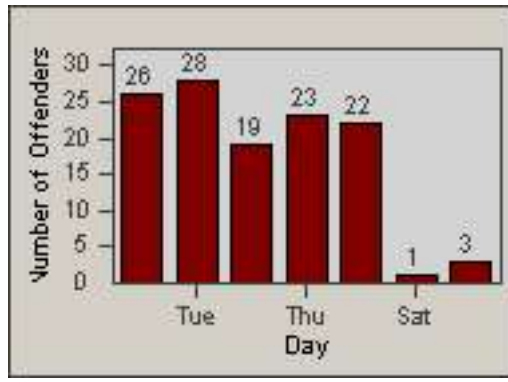

Redflex Redlight Offender Statistics

CONTRACT: Commerce
DATE FROM: 01-Sep-2014

LOCATION: COM-ATTG-03L Atlantic Blvd and Telegraph Rd
DATE TO: 30-Sep-2014

LANE 1