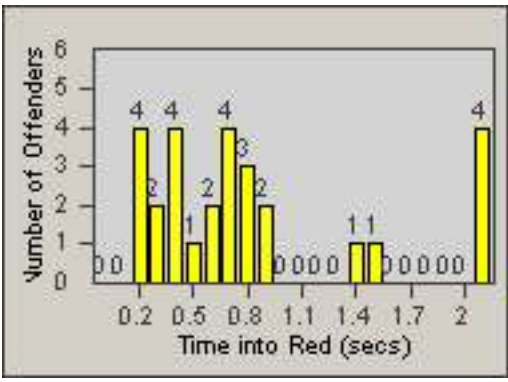

Redflex Redlight Offender Statistics

CONTRACT: Commerce
DATE FROM: 01-Nov-2014

LOCATION: COM-SLGA-03 Slauson Ave and Gage Ave
DATE TO: 30-Nov-2014

LANE 1