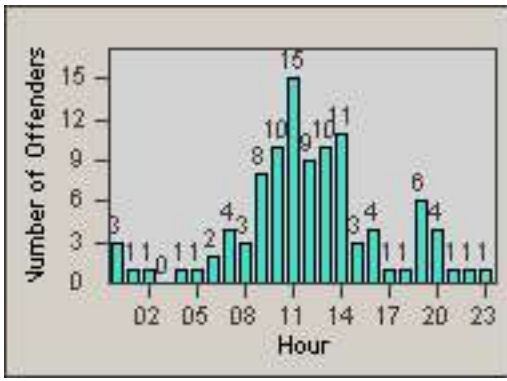

Redflex Redlight Offender Statistics

CONTRACT: Commerce
DATE FROM: 01-Dec-2014

LOCATION: COM-SLGA-03 Slauson Ave and Gage Ave
DATE TO: 31-Dec-2014

LANE 4