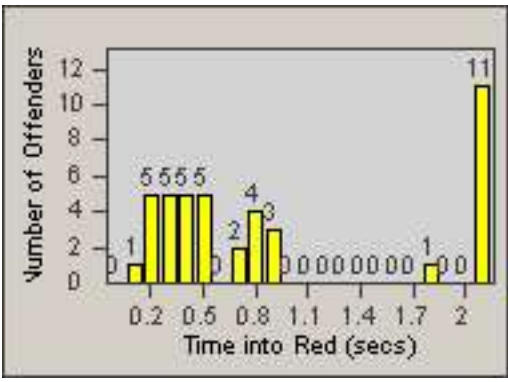

Redflex Redlight Offender Statistics

CONTRACT: Commerce
DATE FROM: 01-Jul-2014

LOCATION: COM-SLEA-01 Slauson Ave and Eastern Ave
DATE TO: 31-Jul-2014

LANE 1