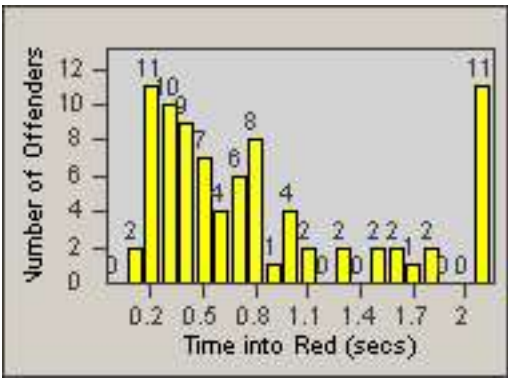

Redflex Redlight Offender Statistics

CONTRACT: Commerce
DATE FROM: 01-Jul-2014

LOCATION: COM-SLGA-01 Slauson Ave and Gage Ave
DATE TO: 31-Jul-2014

LANE 1