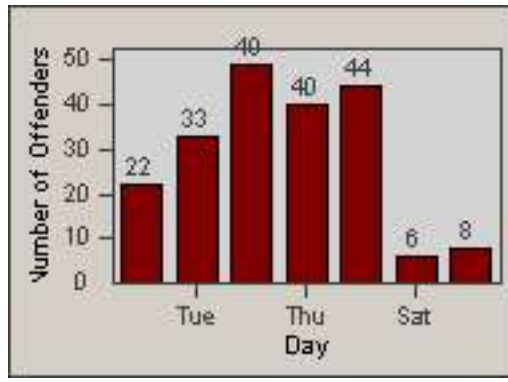

Redflex Redlight Offender Statistics

CONTRACT: Commerce
DATE FROM: 01-Oct-2014

LOCATION: COM-TEGA-03 Garfield and Telegraph
DATE TO: 31-Oct-2014

LANE 1