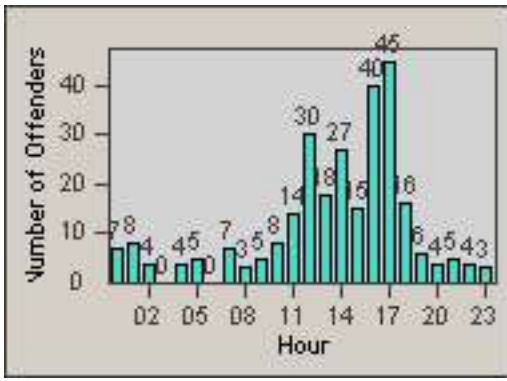

Redflex Redlight Offender Statistics

CONTRACT: Commerce
DATE FROM: 01-Aug-2014

LOCATION: COM-ATTG-03L Atlantic Blvd and Telegraph Rd
DATE TO: 31-Aug-2014

LANE 1

LANE 2

LANE 3