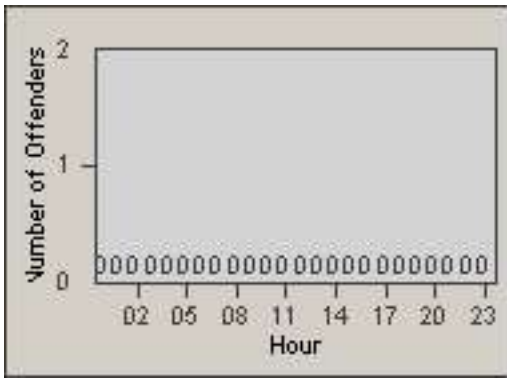

Redflex Redlight Offender Statistics

CONTRACT: Commerce
DATE FROM: 01-Sep-2014

LOCATION: COM-ATTG-03L Atlantic Blvd and Telegraph Rd
DATE TO: 30-Sep-2014

LANE 4