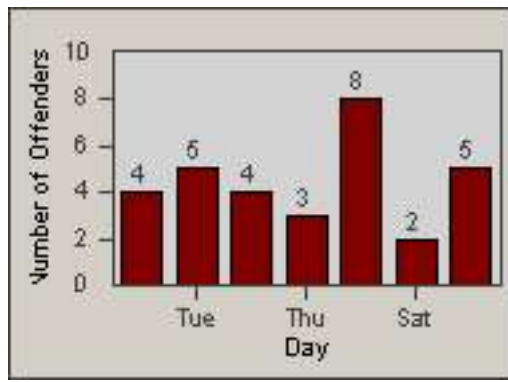

Redflex Redlight Offender Statistics

CONTRACT: Commerce
DATE FROM: 01-Oct-2014

LOCATION: COM-SLEA-01 Slauson Ave and Eastern Ave
DATE TO: 31-Oct-2014

LANE 1

LANE 2

LANE 3