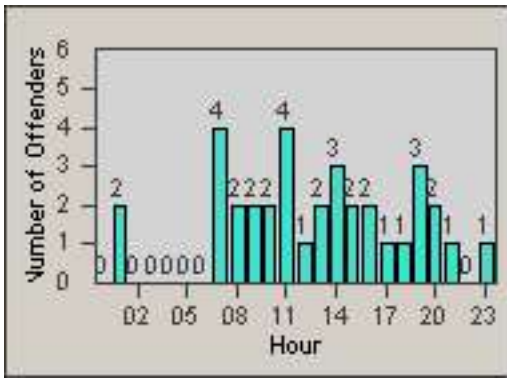

Redflex Redlight Offender Statistics

CONTRACT: Commerce
DATE FROM: 01-Sep-2014

LOCATION: COM-SLEA-01 Slauson Ave and Eastern Ave
DATE TO: 30-Sep-2014

LANE 1

LANE 2

LANE 3