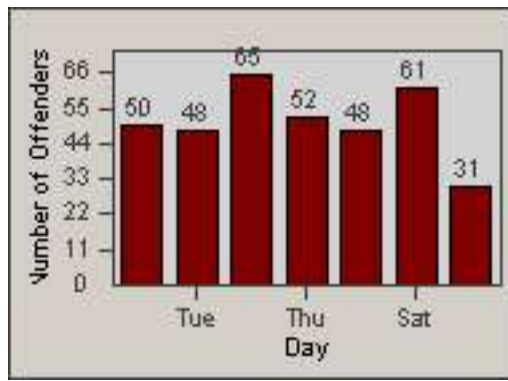

Redflex Redlight Offender Statistics

CONTRACT: Commerce
DATE FROM: 01-Nov-2014

LOCATION: COM-ATTG-03R Atlantic Blvd and Telegraph Rd
DATE TO: 30-Nov-2014

LANE 4

LANE 5

LANE TOTAL