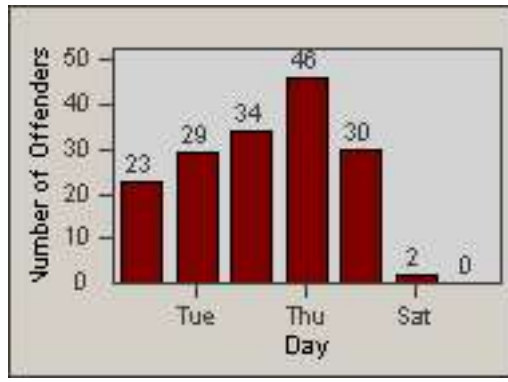

Redflex Redlight Offender Statistics

CONTRACT: Commerce
DATE FROM: 01-Jul-2014

LOCATION: COM-TEGA-03 Garfield and Telegraph
DATE TO: 31-Jul-2014

LANE 1