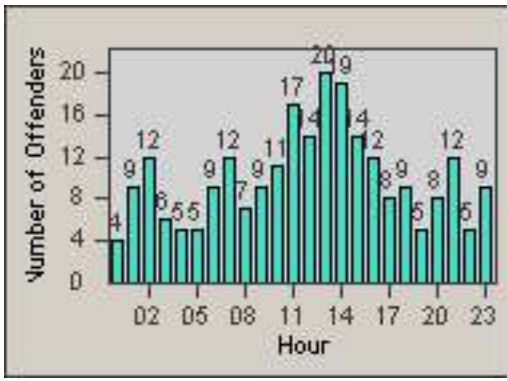

Redflex Redlight Offender Statistics

CONTRACT: Commerce   LOCATION: COM-EASL-01 Slauson Ave and Eastern Ave
DATE FROM: 01-Nov-2014   DATE TO: 30-Nov-2014

LANE 4