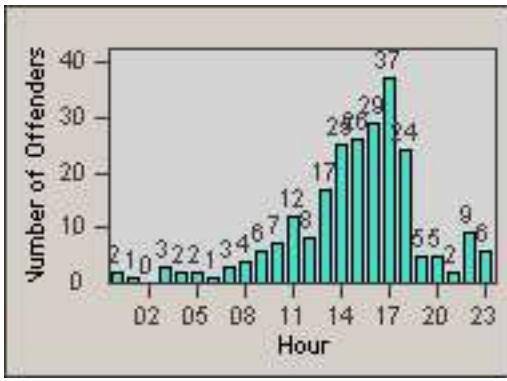

Redflex Redlight Offender Statistics

CONTRACT: Commerce
 DATE FROM: 01-Nov-2014

LOCATION: COM-ATTG-03L Atlantic Blvd and Telegraph Rd
 DATE TO: 30-Nov-2014

LANE 1

LANE 2

LANE 3

Redflex Redlight Offender Statistics