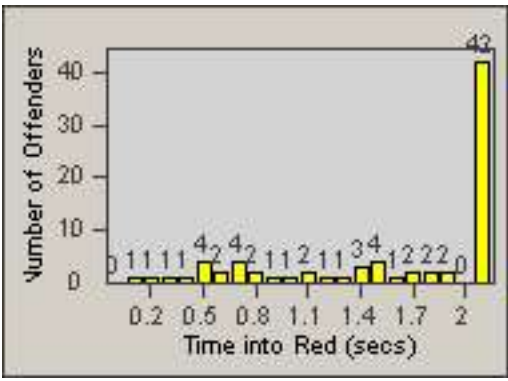

Redflex Redlight Offender Statistics

CONTRACT: Commerce

LOCATION: COM-TEGA-01 Garfield and Telegraph

DATE FROM: 01-Aug-2014

DATE TO: 31-Aug-2014

LANE 4