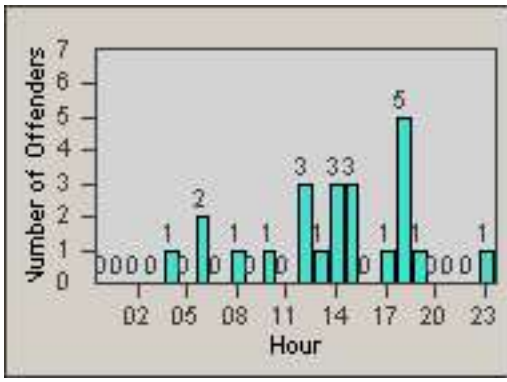

Redflex Redlight Offender Statistics

CONTRACT: Commerce
DATE FROM: 01-Dec-2014

LOCATION: COM-EASL-01 Slauson Ave and Eastern Ave
DATE TO: 31-Dec-2014

LANE 1