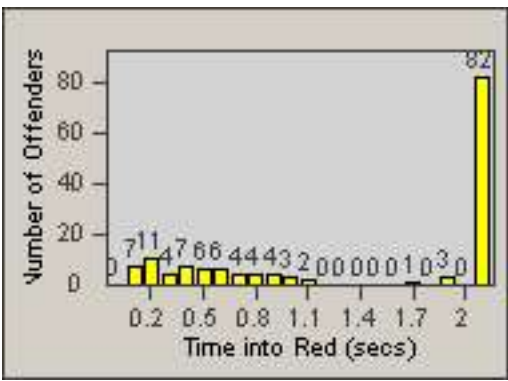

LOCATION: COM-SLGA-03 Slauson Ave and Gage Ave
 DATE TO: 31-Jul-2014

LANE 4

LANE 5

LANE TOTAL

Redflex Redlight Offender Statistics

CONTRACT: Commerce LOCATION: COM-SLGA-03 Slauson Ave and Gage Ave
DATE FROM: 01-Jul-2014 DATE TO: 31-Jul-2014