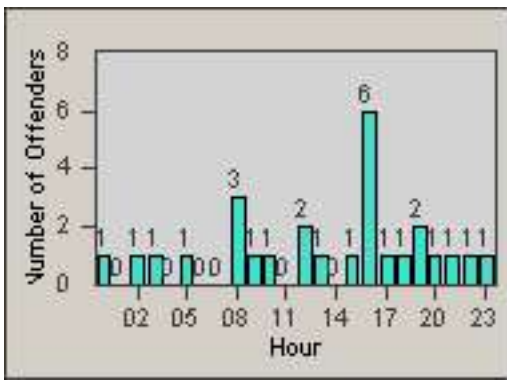

Redflex Redlight Offender Statistics

CONTRACT: Commerce
DATE FROM: 01-Dec-2014

LOCATION: COM-EASL-01 Slauson Ave and Eastern Ave
DATE TO: 31-Dec-2014

LANE 1

LANE 2

LANE 3