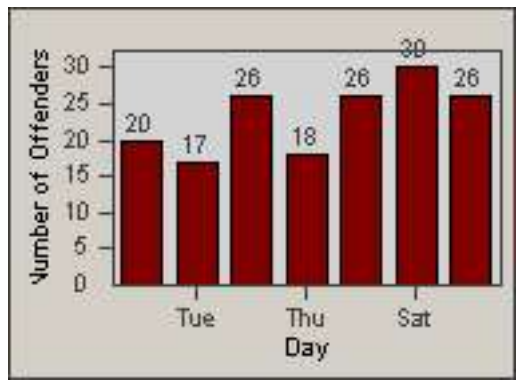

Redflex Redlight Offender Statistics

CONTRACT: Commerce
DATE FROM: 01-Nov-2014

LOCATION: COM-SLGA-03 Slauson Ave and Gage Ave
DATE TO: 30-Nov-2014

LANE 4

LANE 5

LANE TOTAL