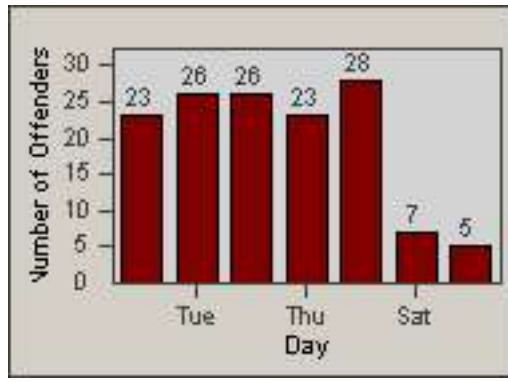

Redflex Redlight Offender Statistics

CONTRACT: Commerce
DATE FROM: 01-Nov-2014

LOCATION: COM-TEGA-03 Garfield and Telegraph
DATE TO: 30-Nov-2014

LANE 1