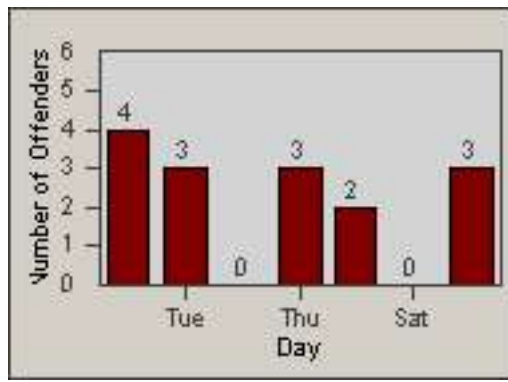

Redflex Redlight Offender Statistics

CONTRACT: Commerce
DATE FROM: 01-Sep-2014

LOCATION: COM-SLGA-01 Slauson Ave and Gage Ave
DATE TO: 30-Sep-2014

LANE 1

LANE 2

LANE 3