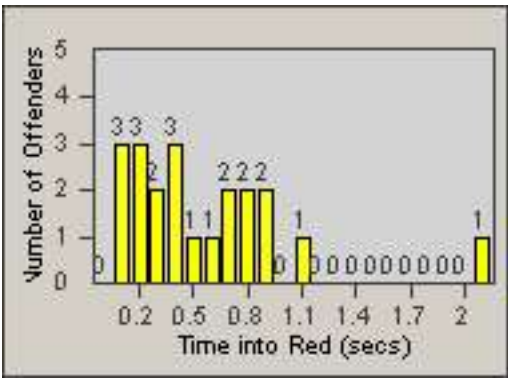

Redflex Redlight Offender Statistics

CONTRACT: Commerce
DATE FROM: 01-Sep-2014

LOCATION: COM-TGAT-01 Atlantic Blvd and Telegraph Rd
DATE TO: 30-Sep-2014

LANE 1