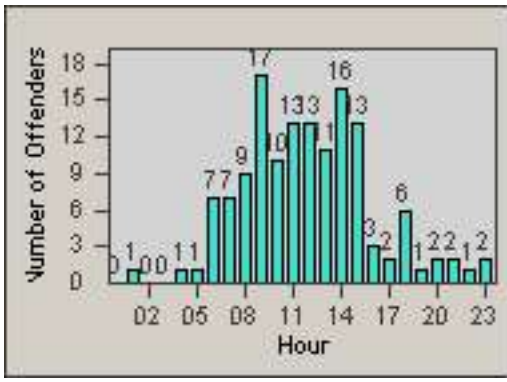

Redflex Redlight Offender Statistics

CONTRACT: Commerce
DATE FROM: 01-Nov-2014

LOCATION: COM-TEGA-03 Garfield and Telegraph
DATE TO: 30-Nov-2014

LANE 1