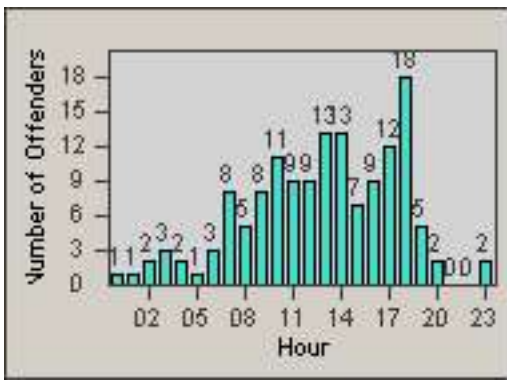

Redflex Redlight Offender Statistics

CONTRACT: Commerce
DATE FROM: 01-Jul-2014

LOCATION: COM-SLGA-03 Slauson Ave and Gage Ave
DATE TO: 31-Jul-2014

LANE 4

LANE 5

LANE TOTAL