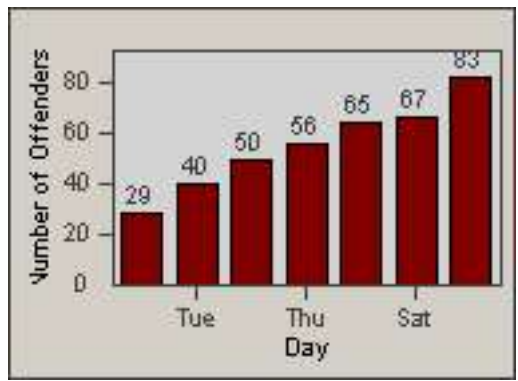

Redflex Redlight Offender Statistics

CONTRACT: Commerce
DATE FROM: 01-Aug-2014

LOCATION: COM-SLEA-01 Slauson Ave and Eastern Ave
DATE TO: 31-Aug-2014

LANE 4

LANE 5

LANE TOTAL