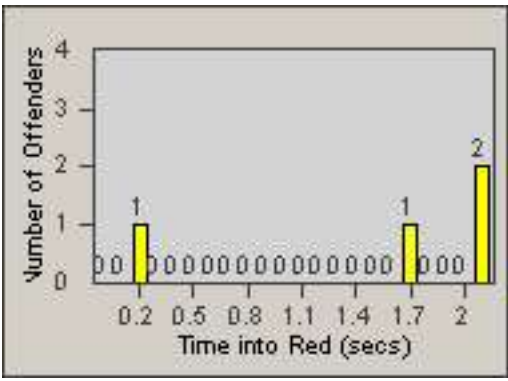

Redflex Redlight Offender Statistics

CONTRACT: Commerce
 DATE FROM: 01-Jul-2014

LOCATION: COM-TEGA-01 Garfield and Telegraph
 DATE TO: 31-Jul-2014

LANE 1

LANE 2

LANE 3

Redflex Redlight Offender Statistics

CONTRACT: Commerce
 DATE FROM: 01-Jul-2014