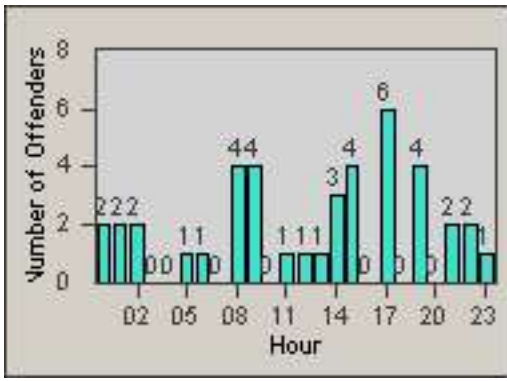

Redflex Redlight Offender Statistics

CONTRACT: Commerce
DATE FROM: 01-Nov-2014

LOCATION: COM-EASL-01 Slauson Ave and Eastern Ave
DATE TO: 30-Nov-2014

LANE 1

LANE 2

LANE 3