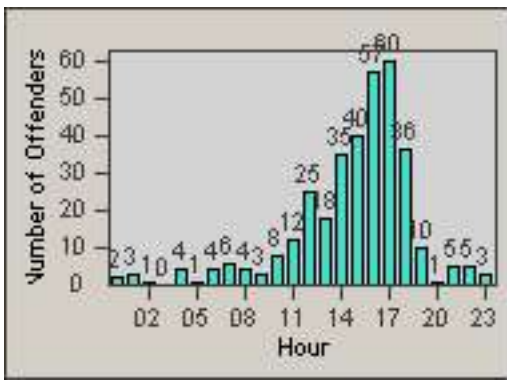

Redflex Redlight Offender Statistics

CONTRACT: Commerce
DATE FROM: 01-Sep-2014

LOCATION: COM-ATTG-03L Atlantic Blvd and Telegraph Rd
DATE TO: 30-Sep-2014

LANE 4

LANE 5

LANE TOTAL