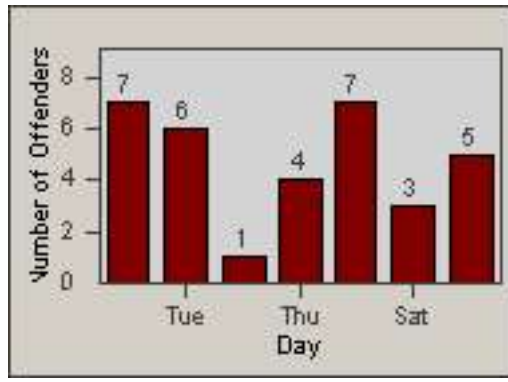

Redflex Redlight Offender Statistics

CONTRACT: Commerce
DATE FROM: 01-Dec-2014

LOCATION: COM-SLGA-03 Slauson Ave and Gage Ave
DATE TO: 31-Dec-2014

LANE 1