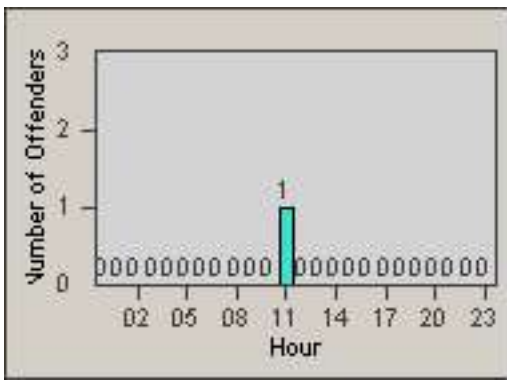

Redflex Redlight Offender Statistics

CONTRACT: Commerce
 DATE FROM: 01-Sep-2014

LOCATION: COM-TEGA-01 Garfield and Telegraph
 DATE TO: 30-Sep-2014

LANE 1

LANE 2

LANE 3

Redflex Redlight Offender Statistics

CONTRACT: Commerce
 DATE FROM: 01-Sep-2014