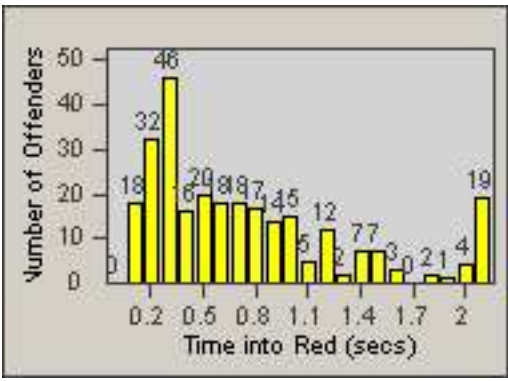

Redflex Redlight Offender Statistics

CONTRACT: Commerce
DATE FROM: 01-Oct-2014

LOCATION: COM-ATTG-03L Atlantic Blvd and Telegraph Rd
DATE TO: 31-Oct-2014

LANE 1

LANE 2

LANE 3