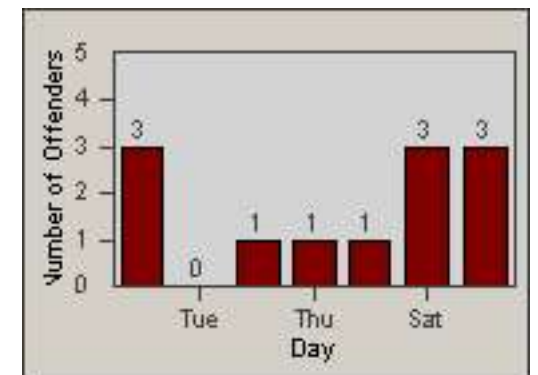

Redflex Redlight Offender Statistics

CONTRACT: Commerce

LOCATION: COM-SLGA-01 Slauson Ave and Gage Ave

DATE FROM: 01-Nov-2014

DATE TO: 30-Nov-2014

LANE 1

LANE 2

LANE 3