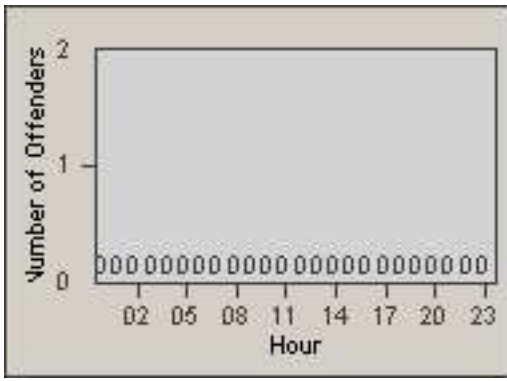

Redflex Redlight Offender Statistics

CONTRACT: Commerce
DATE FROM: 01-Dec-2014

LOCATION: COM-TGAT-01 Atlantic Blvd and Telegraph Rd
DATE TO: 31-Dec-2014

LANE 4