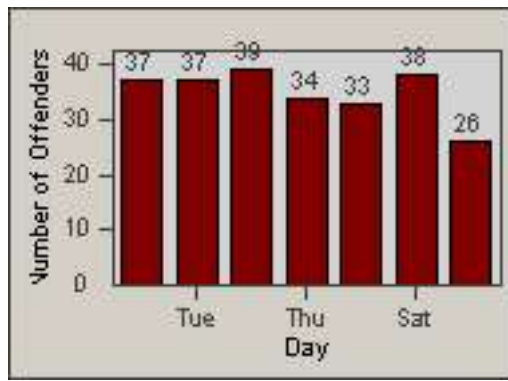

Redflex Redlight Offender Statistics

CONTRACT: Commerce
DATE FROM: 01-Nov-2014

LOCATION: COM-ATTG-03R Atlantic Blvd and Telegraph Rd
DATE TO: 30-Nov-2014

LANE 4

LANE 5

LANE TOTAL