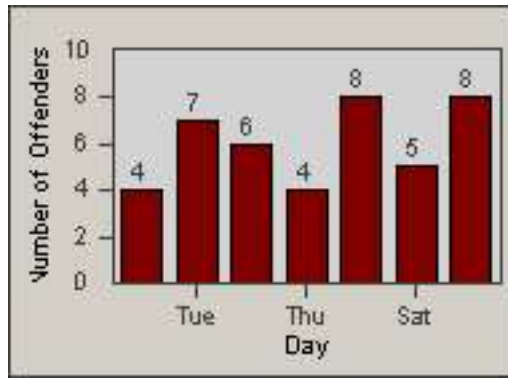

Redflex Redlight Offender Statistics

CONTRACT: Commerce
DATE FROM: 01-Dec-2014

LOCATION: COM-TGAT-01 Atlantic Blvd and Telegraph Rd
DATE TO: 31-Dec-2014

LANE 1

LANE 2

LANE 3