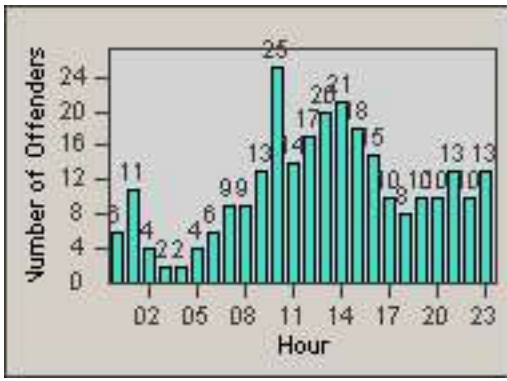

Redflex Redlight Offender Statistics

CONTRACT: Commerce
DATE FROM: 01-Nov-2014

LOCATION: COM-SLEA-01 Slauson Ave and Eastern Ave
DATE TO: 30-Nov-2014

LANE 4