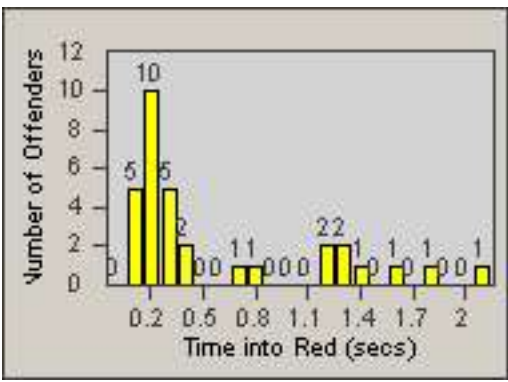

Redflex Redlight Offender Statistics

CONTRACT: Commerce
DATE FROM: 01-Nov-2014

LOCATION: COM-SLEA-01 Slauson Ave and Eastern Ave
DATE TO: 30-Nov-2014

LANE 1

LANE 2

LANE 3