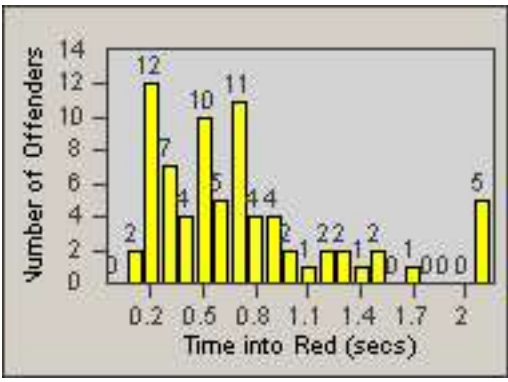

Redflex Redlight Offender Statistics

CONTRACT: Commerce
DATE FROM: 01-Sep-2014

LOCATION: COM-SLGA-01 Slauson Ave and Gage Ave
DATE TO: 30-Sep-2014

LANE 1