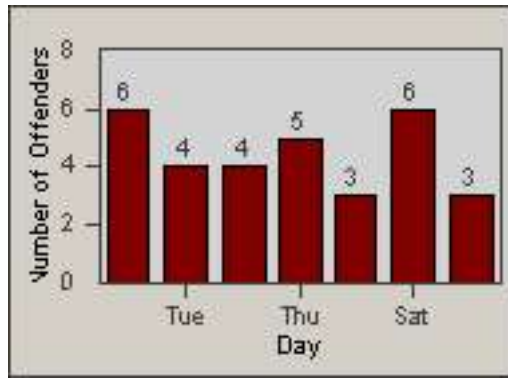

Redflex Redlight Offender Statistics

CONTRACT: Commerce
 DATE FROM: 01-Aug-2014

LOCATION: COM-EASL-01 Slauson Ave and Eastern Ave
 DATE TO: 31-Aug-2014

LANE 1

LANE 2

LANE 3

Redflex Redlight Offender Statistics