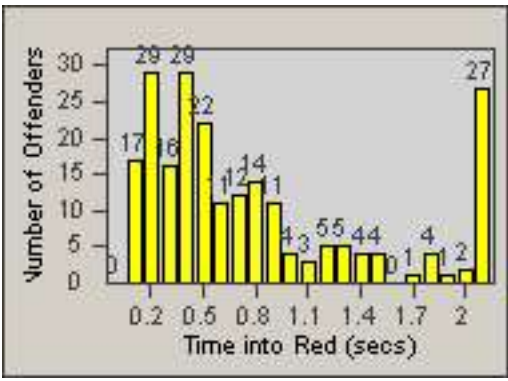

Redflex Redlight Offender Statistics

CONTRACT: Commerce
DATE FROM: 01-Sep-2014

LOCATION: COM-ATTG-03L Atlantic Blvd and Telegraph Rd
DATE TO: 30-Sep-2014

LANE 1

LANE 2

LANE 3