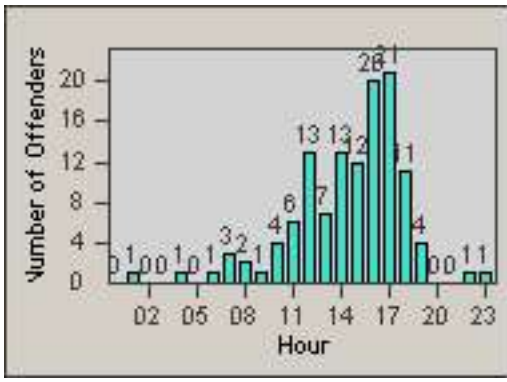

Redflex Redlight Offender Statistics

CONTRACT: Commerce
DATE FROM: 01-Sep-2014

LOCATION: COM-ATTG-03L Atlantic Blvd and Telegraph Rd
DATE TO: 30-Sep-2014

LANE 1