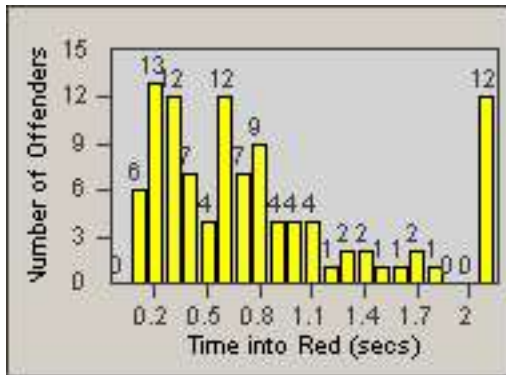

Redflex Redlight Offender Statistics

CONTRACT: Commerce

LOCATION: COM-SLGA-01 Slauson Ave and Gage Ave

DATE FROM: 01-Nov-2014

DATE TO: 30-Nov-2014

LANE 1

LANE 2

LANE 3