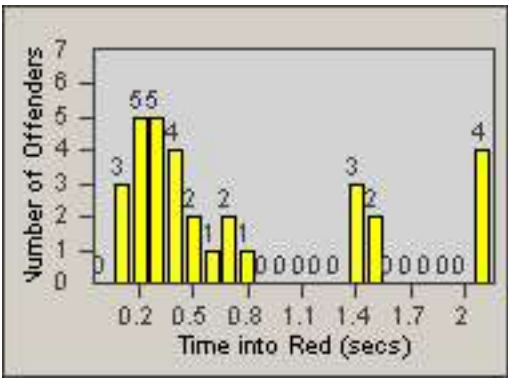

Redflex Redlight Offender Statistics

CONTRACT: Commerce
DATE FROM: 01-Jul-2014

LOCATION: COM-SLEA-01 Slauson Ave and Eastern Ave
DATE TO: 31-Jul-2014

LANE 1

LANE 2

LANE 3