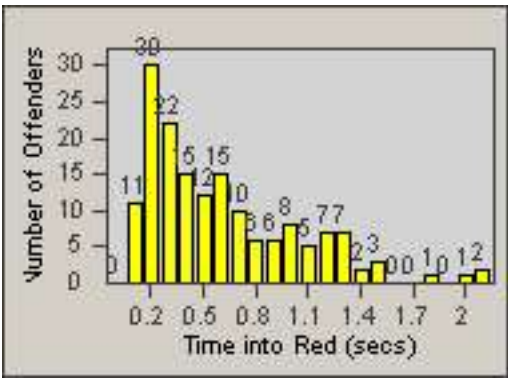

Redflex Redlight Offender Statistics

CONTRACT: Commerce
DATE FROM: 01-Dec-2014

LOCATION: COM-ATTG-03L Atlantic Blvd and Telegraph Rd
DATE TO: 31-Dec-2014

LANE 1