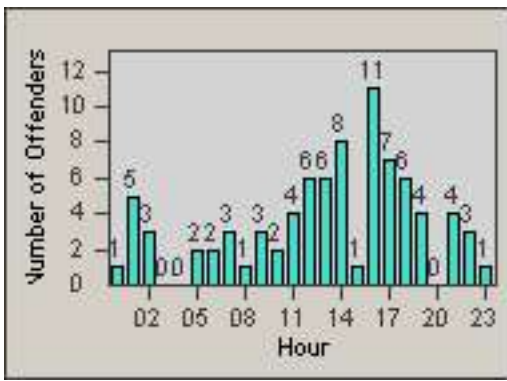

LOCATION: COM-TEGA-01 Garfield and Telegraph
 DATE TO: 30-Sep-2014

LANE 4

LANE 5

LANE TOTAL

Redflex Redlight Offender Statistics

CONTRACT: Commerce LOCATION: COM-TEGA-01 Garfield and Telegraph
DATE FROM: 01-Sep-2014 DATE TO: 30-Sep-2014