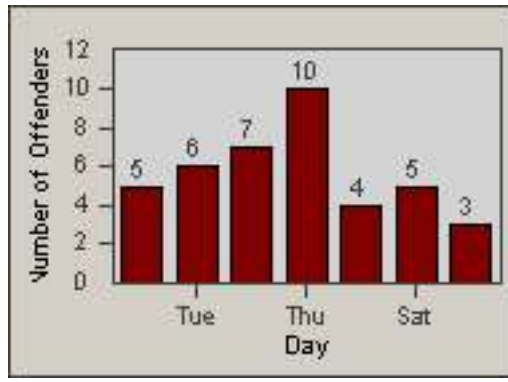

Redflex Redlight Offender Statistics

CONTRACT: Commerce
DATE FROM: 01-Jul-2014

LOCATION: COM-TGAT-01 Atlantic Blvd and Telegraph Rd
DATE TO: 31-Jul-2014

LANE 1