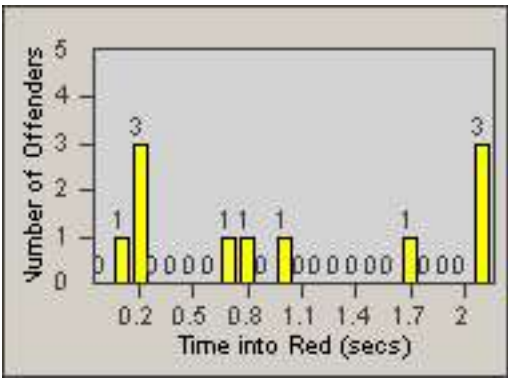

Redflex Redlight Offender Statistics

CONTRACT: Commerce
DATE FROM: 01-Jul-2014

LOCATION: COM-TEGA-03 Garfield and Telegraph
DATE TO: 31-Jul-2014

LANE 4