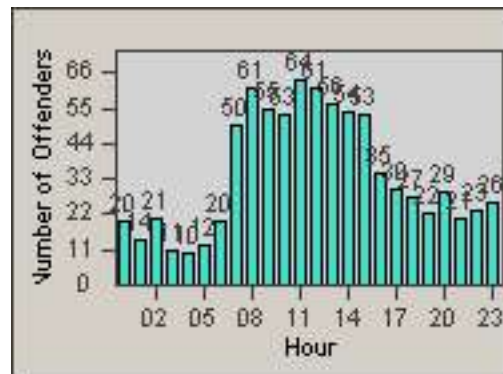

LOCATION: COM-TEGA-03 Garfield and Telegraph

DATE FROM: 01-Nov-2014

DATE TO: 30-Nov-2014

LANE 4

LANE 5

LANE TOTAL

Redflex Redlight Offender Statistics

CONTRACT: Commerce LOCATION: COM-TEGA-03 Garfield and Telegraph
DATE FROM: 01-Nov-2014 DATE TO: 30-Nov-2014