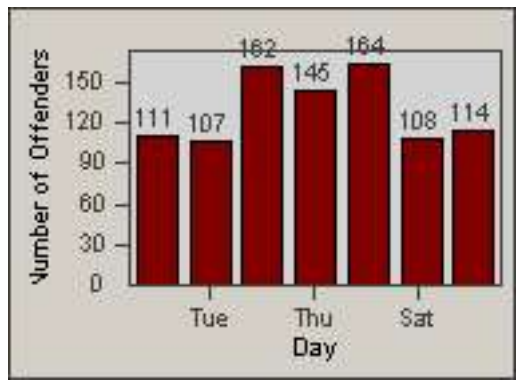

LOCATION: COM-TEGA-03 Garfield and Telegraph
 DATE TO: 31-Oct-2014

LANE 4

LANE 5

LANE TOTAL

Redflex Redlight Offender Statistics

CONTRACT: Commerce LOCATION: COM-TEGA-03 Garfield and Telegraph
DATE FROM: 01-Oct-2014 DATE TO: 31-Oct-2014