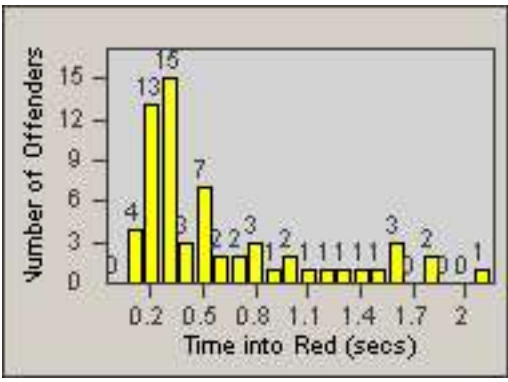

Redflex Redlight Offender Statistics

CONTRACT: Commerce
DATE FROM: 01-Dec-2014

LOCATION: COM-TGAT-01 Atlantic Blvd and Telegraph Rd
DATE TO: 31-Dec-2014

LANE 1