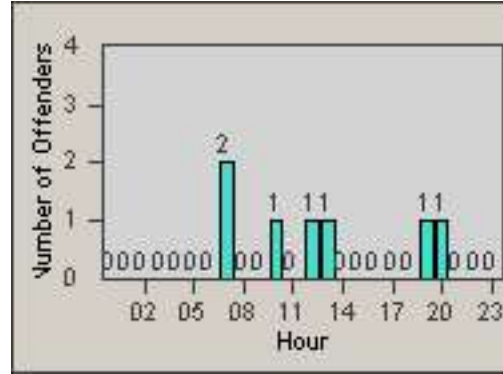

Redflex Redlight Offender Statistics

CONTRACT: Commerce

LOCATION: COM-TEGA-03 Garfield and Telegraph

DATE FROM: 01-Nov-2014

DATE TO: 30-Nov-2014

LANE 4