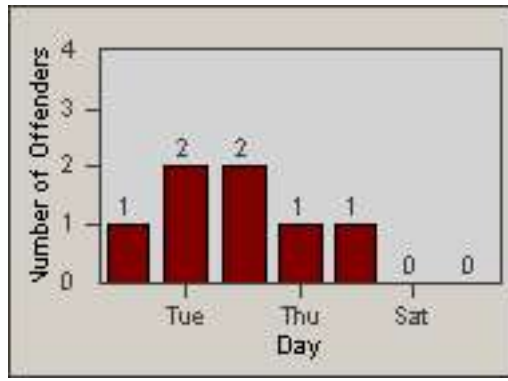

Redflex Redlight Offender Statistics

CONTRACT: Commerce
DATE FROM: 01-Dec-2014

LOCATION: COM-TEGA-03 Garfield and Telegraph
DATE TO: 31-Dec-2014

LANE 4