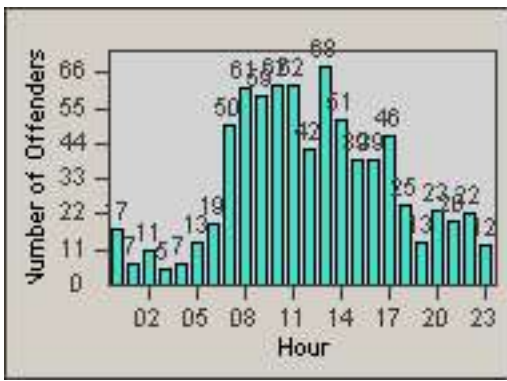

LOCATION: COM-TEGA-03 Garfield and Telegraph
 DATE TO: 30-Sep-2014

LANE 4

LANE 5

LANE TOTAL

Redflex Redlight Offender Statistics

CONTRACT: Commerce LOCATION: COM-TEGA-03 Garfield and Telegraph
DATE FROM: 01-Sep-2014 DATE TO: 30-Sep-2014