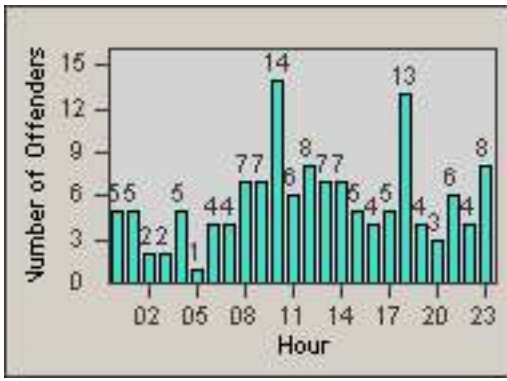

Redflex Redlight Offender Statistics

CONTRACT: Commerce
DATE FROM: 01-Dec-2014

LOCATION: COM-TEGA-01 Garfield and Telegraph
DATE TO: 31-Dec-2014

LANE 4