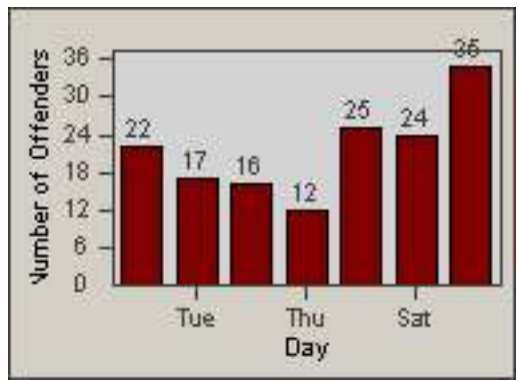

LOCATION: COM-TEGA-01 Garfield and Telegraph
 DATE TO: 31-Dec-2014

LANE 4

LANE 5

LANE TOTAL

Redflex Redlight Offender Statistics

CONTRACT: Commerce LOCATION: COM-TEGA-01 Garfield and Telegraph
DATE FROM: 01-Dec-2014 DATE TO: 31-Dec-2014