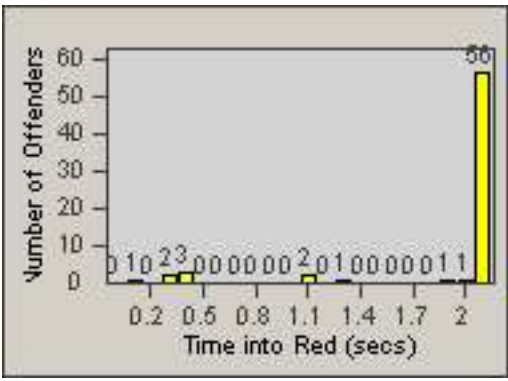

Redflex Redlight Offender Statistics

CONTRACT: Commerce
DATE FROM: 01-Sep-2014

LOCATION: COM-SLGA-03 Slauson Ave and Gage Ave
DATE TO: 30-Sep-2014

LANE 4