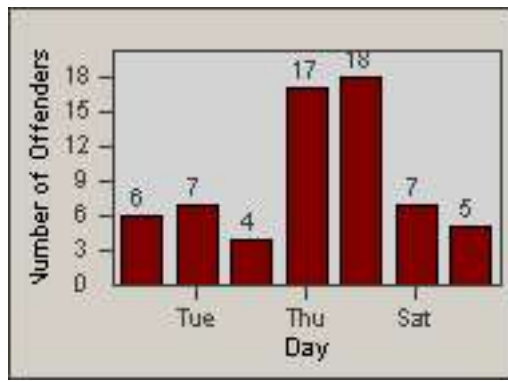

LOCATION: COM-ATTG-03R Atlantic Blvd and Telegraph Rd
 DATE TO: 31-Oct-2014

LANE 1

LANE 2

LANE 3

Redflex Redlight Offender Statistics

CONTRACT: Commerce
DATE FROM: 01-Oct-2014

LOCATION: COM-ATTG-03R Atlantic Blvd and Telegraph Rd
DATE TO: 31-Oct-2014