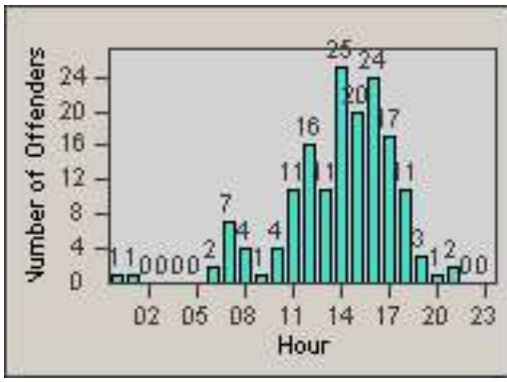

Redflex Redlight Offender Statistics

CONTRACT: Commerce
DATE FROM: 01-Aug-2014

LOCATION: COM-ATTG-03L Atlantic Blvd and Telegraph Rd
DATE TO: 31-Aug-2014

LANE 1