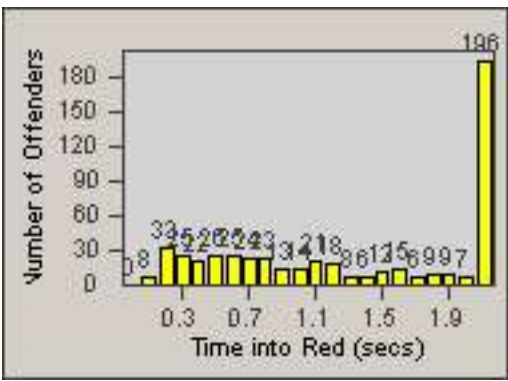

CONTRACT: Commerce
 DATE FROM: 01-Jul-2014

LOCATION: COM-ATTG-03R Atlantic Blvd and Telegraph Rd
 DATE TO: 31-Jul-2014

LANE 4

LANE 5

LANE TOTAL

Redflex Redlight Offender Statistics

CONTRACT: Commerce LOCATION: COM-ATTG-03R Atlantic Blvd and Telegraph Rd
DATE FROM: 01-Jul-2014 DATE TO: 31-Jul-2014