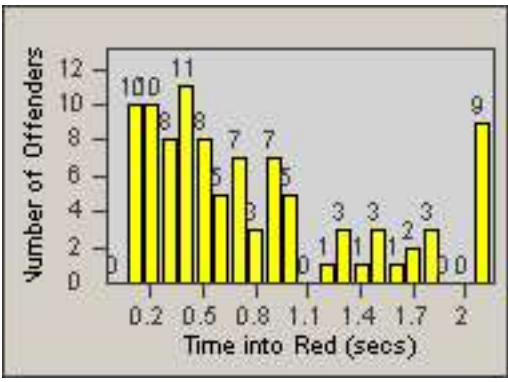

Redflex Redlight Offender Statistics

CONTRACT: Commerce
DATE FROM: 01-Dec-2014

LOCATION: COM-SLGA-01 Slauson Ave and Gage Ave
DATE TO: 31-Dec-2014

LANE 1