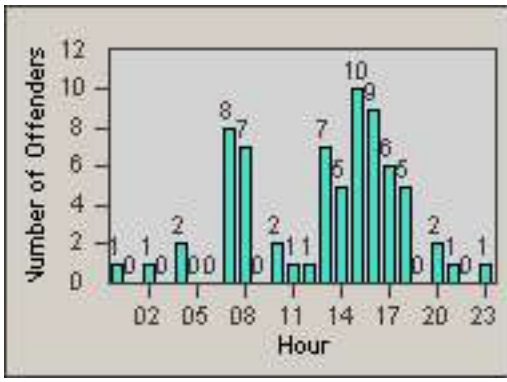

Redflex Redlight Offender Statistics

CONTRACT: Commerce
DATE FROM: 01-Oct-2014

LOCATION: COM-SLEA-01 Slauson Ave and Eastern Ave
DATE TO: 31-Oct-2014

LANE 1