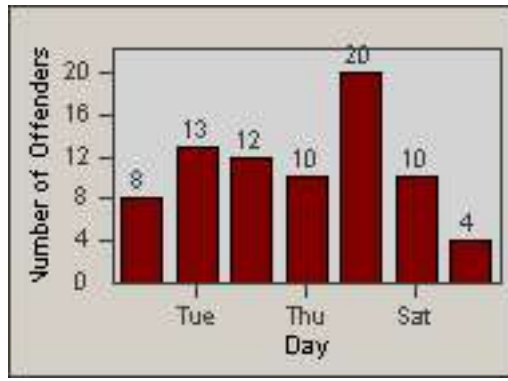

Redflex Redlight Offender Statistics

CONTRACT: Commerce
DATE FROM: 01-Jul-2014

LOCATION: COM-ATTG-03R Atlantic Blvd and Telegraph Rd
DATE TO: 31-Jul-2014

LANE 4