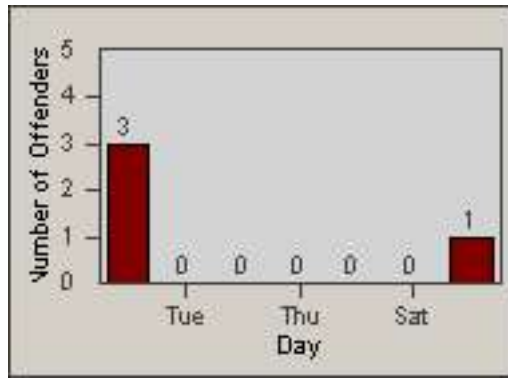

Redflex Redlight Offender Statistics

CONTRACT: Commerce
DATE FROM: 01-Dec-2014

LOCATION: COM-SLGA-01 Slauson Ave and Gage Ave
DATE TO: 31-Dec-2014

LANE 1

LANE 2

LANE 3