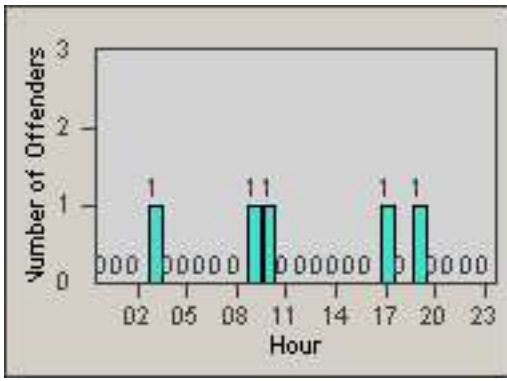

Redflex Redlight Offender Statistics

CONTRACT: Commerce
 DATE FROM: 01-Dec-2014

LOCATION: COM-TEGA-01 Garfield and Telegraph
 DATE TO: 31-Dec-2014

LANE 1

LANE 2

LANE 3

Redflex Redlight Offender Statistics

CONTRACT: Commerce
 DATE FROM: 01-Dec-2014