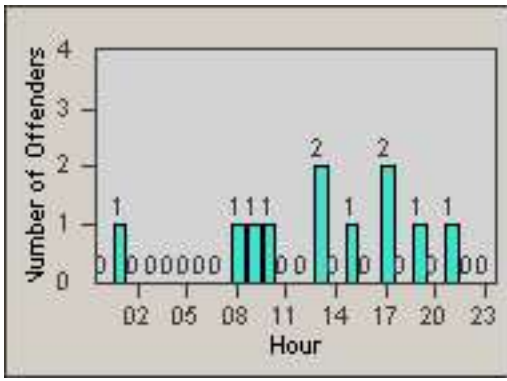

Redflex Redlight Offender Statistics

CONTRACT: Commerce
DATE FROM: 01-Jul-2014

LOCATION: COM-TEGA-03 Garfield and Telegraph
DATE TO: 31-Jul-2014

LANE 4