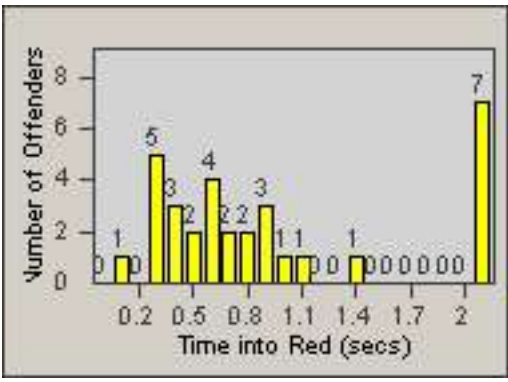

Redflex Redlight Offender Statistics

CONTRACT: Commerce
DATE FROM: 01-Aug-2014

LOCATION: COM-EASL-01 Slauson Ave and Eastern Ave
DATE TO: 31-Aug-2014

LANE 1