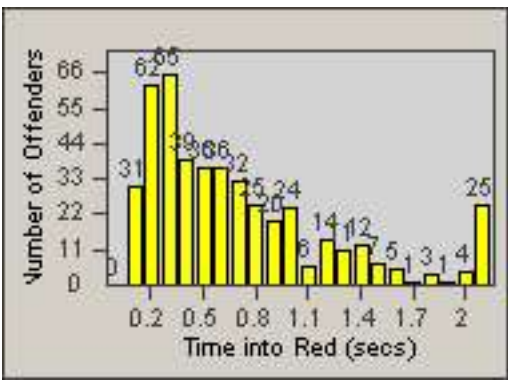

LOCATION: COM-ATTG-03L Atlantic Blvd and Telegraph Rd
 DATE TO: 31-Oct-2014

LANE 4

LANE 5

LANE TOTAL

Redflex Redlight Offender Statistics

CONTRACT: Commerce LOCATION: COM-ATTG-03L Atlantic Blvd and Telegraph Rd
DATE FROM: 01-Oct-2014 DATE TO: 31-Oct-2014