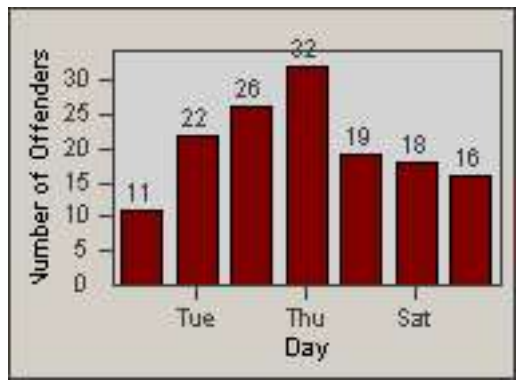

Redflex Redlight Offender Statistics

CONTRACT: Commerce
DATE FROM: 01-Jul-2014

LOCATION: COM-SLGA-03 Slauson Ave and Gage Ave
DATE TO: 31-Jul-2014

LANE 4

LANE 5

LANE TOTAL