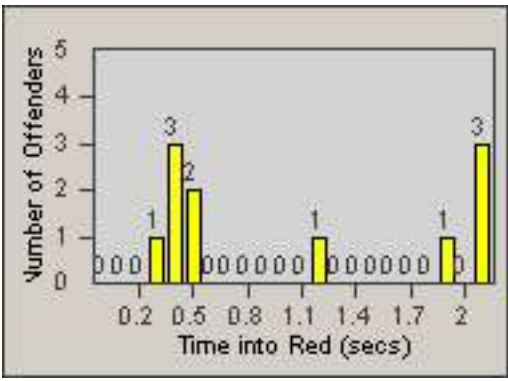

Redflex Redlight Offender Statistics

CONTRACT: Commerce
 DATE FROM: 01-Dec-2014

LOCATION: COM-SLGA-03 Slauson Ave and Gage Ave
 DATE TO: 31-Dec-2014

LANE 1

LANE 2

LANE 3

Redflex Redlight Offender Statistics