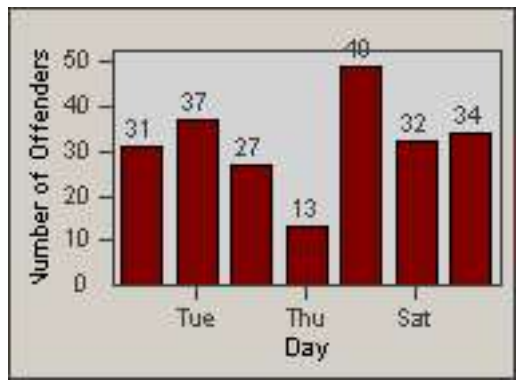

Redflex Redlight Offender Statistics

CONTRACT: Commerce
DATE FROM: 01-Dec-2014

LOCATION: COM-TGAT-01 Atlantic Blvd and Telegraph Rd
DATE TO: 31-Dec-2014

LANE 4

LANE 5

LANE TOTAL