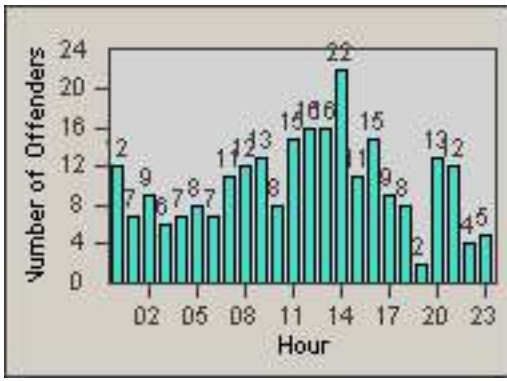

Redflex Redlight Offender Statistics

CONTRACT: Commerce
DATE FROM: 01-Dec-2014

LOCATION: COM-EASL-01 Slauson Ave and Eastern Ave
DATE TO: 31-Dec-2014

LANE 4