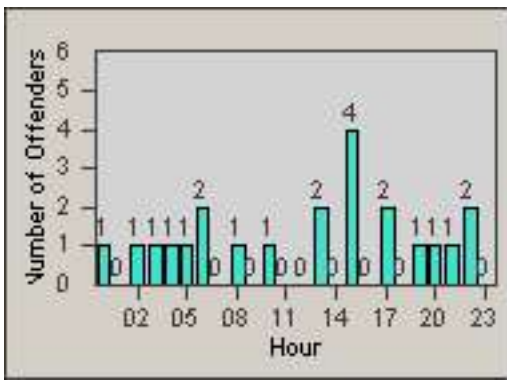

Redflex Redlight Offender Statistics

CONTRACT: Commerce
DATE FROM: 01-Sep-2014

LOCATION: COM-EASL-01 Slauson Ave and Eastern Ave
DATE TO: 30-Sep-2014

LANE 1

LANE 2

LANE 3