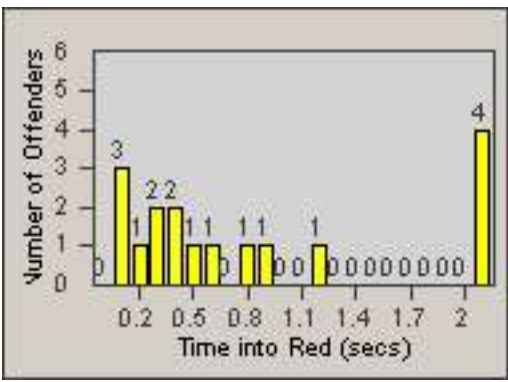

Redflex Redlight Offender Statistics

CONTRACT: Commerce
DATE FROM: 01-Jul-2014

LOCATION: COM-SLGA-01 Slauson Ave and Gage Ave
DATE TO: 31-Jul-2014

LANE 1

LANE 2

LANE 3