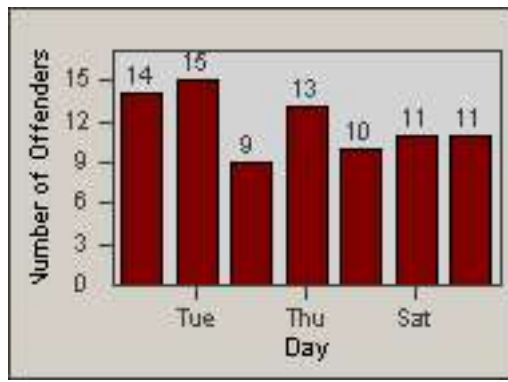

Redflex Redlight Offender Statistics

CONTRACT: Commerce
DATE FROM: 01-Nov-2014

LOCATION: COM-TGAT-01 Atlantic Blvd and Telegraph Rd
DATE TO: 30-Nov-2014

LANE 1

LANE 2

LANE 3