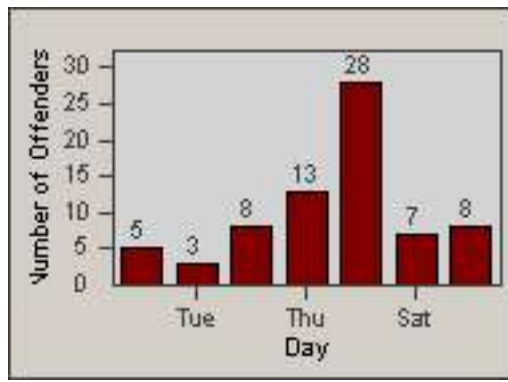

Redflex Redlight Offender Statistics

CONTRACT: Commerce
DATE FROM: 01-Aug-2014

LOCATION: COM-TGAT-01 Atlantic Blvd and Telegraph Rd
DATE TO: 31-Aug-2014

LANE 1

LANE 2

LANE 3