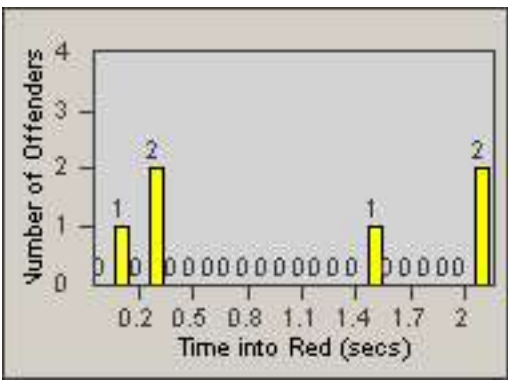

Redflex Redlight Offender Statistics

CONTRACT: Commerce
 DATE FROM: 01-Aug-2014

LOCATION: COM-TEGA-01 Garfield and Telegraph
 DATE TO: 31-Aug-2014

LANE 1

LANE 2

LANE 3

Redflex Redlight Offender Statistics

CONTRACT: Commerce