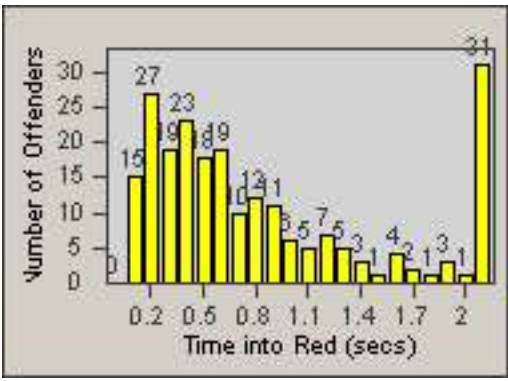

Redflex Redlight Offender Statistics

CONTRACT: Commerce
DATE FROM: 01-Jul-2014

LOCATION: COM-ATTG-03L Atlantic Blvd and Telegraph Rd
DATE TO: 31-Jul-2014

LANE 1

LANE 2

LANE 3

Redflex Redlight Offender Statistics