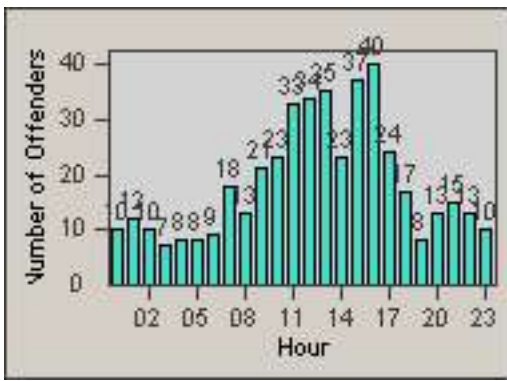

Redflex Redlight Offender Statistics

CONTRACT: Commerce
DATE FROM: 01-Oct-2014

LOCATION: COM-SLEA-01 Slauson Ave and Eastern Ave
DATE TO: 31-Oct-2014

LANE 4

LANE 5

LANE TOTAL