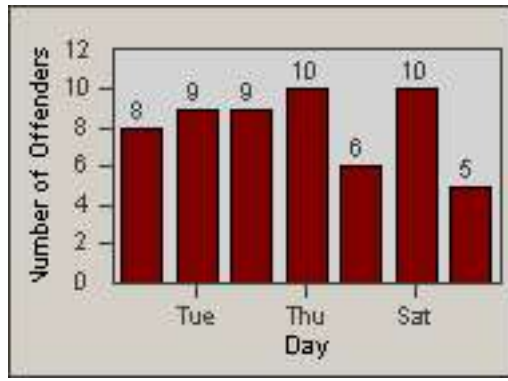

LANE 1

LANE 2

LANE 3

Redflex Redlight Offender Statistics

CONTRACT: Commerce
DATE FROM: 01-Sep-2014

LOCATION: COM-ATTG-03R Atlantic Blvd and Telegraph Rd
DATE TO: 30-Sep-2014

LANE 4

LANE 5