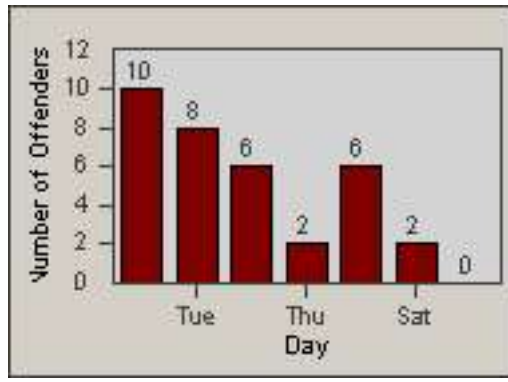

Redflex Redlight Offender Statistics

CONTRACT: Commerce
DATE FROM: 01-Sep-2014

LOCATION: COM-EASL-01 Slauson Ave and Eastern Ave
DATE TO: 30-Sep-2014

LANE 1