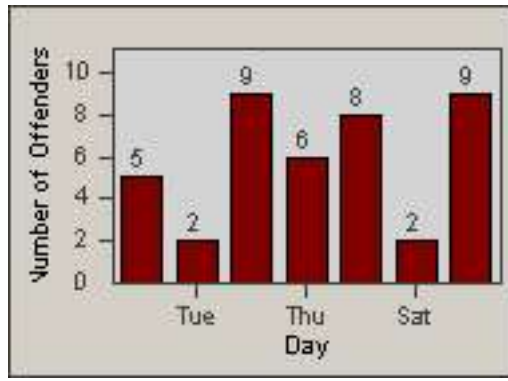

Redflex Redlight Offender Statistics

CONTRACT: Commerce
DATE FROM: 01-Nov-2014

LOCATION: COM-EASL-01 Slauson Ave and Eastern Ave
DATE TO: 30-Nov-2014

LANE 1

LANE 2

LANE 3