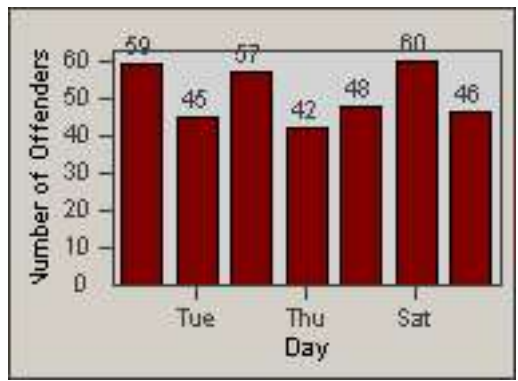

Redflex Redlight Offender Statistics

CONTRACT: Commerce
DATE FROM: 01-Nov-2014

LOCATION: COM-SLGA-01 Slauson Ave and Gage Ave
DATE TO: 30-Nov-2014

LANE 4

LANE 5

LANE TOTAL