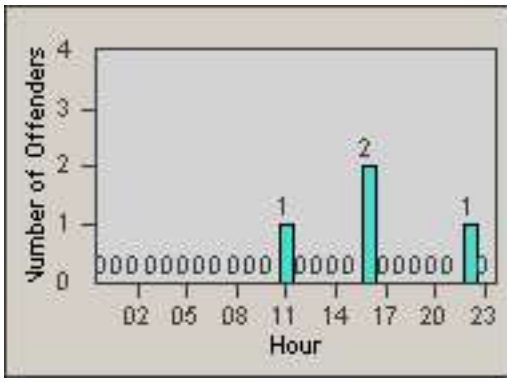

Redflex Redlight Offender Statistics

CONTRACT: Commerce
DATE FROM: 01-Oct-2014

LOCATION: COM-TEGA-01 Garfield and Telegraph
DATE TO: 31-Oct-2014

LANE 1