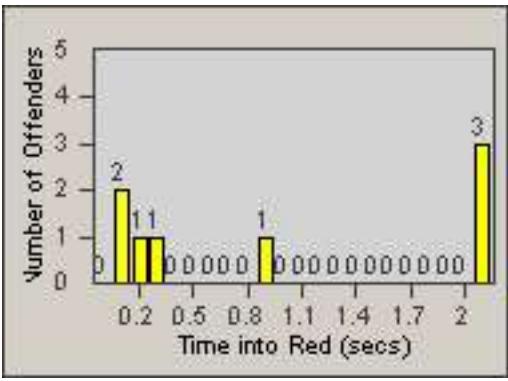

Redflex Redlight Offender Statistics

CONTRACT: Commerce
DATE FROM: 01-Aug-2014

LOCATION: COM-SLGA-01 Slauson Ave and Gage Ave
DATE TO: 31-Aug-2014

LANE 1

LANE 2

LANE 3