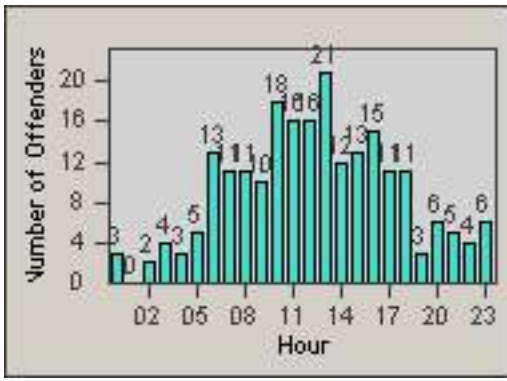

Redflex Redlight Offender Statistics

CONTRACT: Commerce
DATE FROM: 01-Nov-2014

LOCATION: COM-SLGA-01 Slauson Ave and Gage Ave
DATE TO: 30-Nov-2014

LANE 4