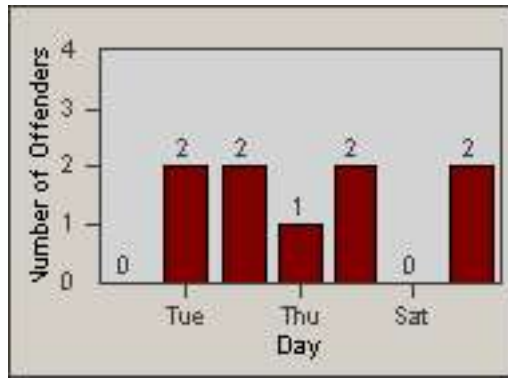

Redflex Redlight Offender Statistics

CONTRACT: Commerce
DATE FROM: 01-Sep-2014

LOCATION: COM-SLGA-01 Slauson Ave and Gage Ave
DATE TO: 30-Sep-2014

LANE 1

LANE 2

LANE 3