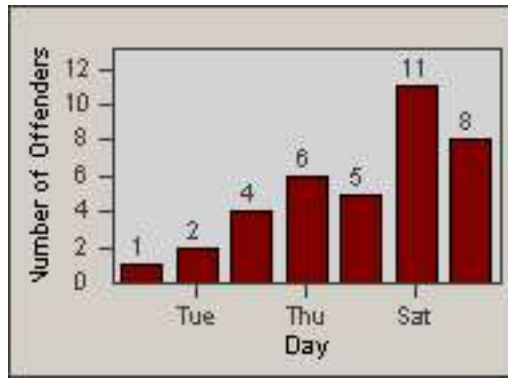

Redflex Redlight Offender Statistics

CONTRACT: Commerce
DATE FROM: 01-Nov-2014

LOCATION: COM-TGAT-01 Atlantic Blvd and Telegraph Rd
DATE TO: 30-Nov-2014

LANE 1