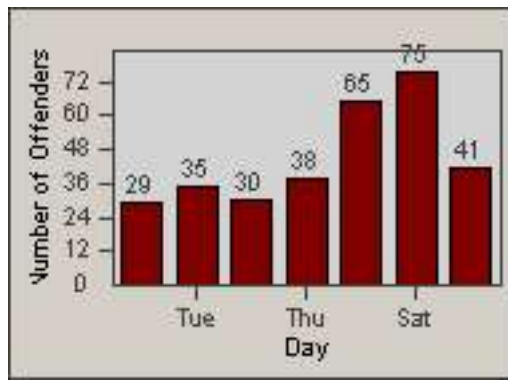

Redflex Redlight Offender Statistics

CONTRACT: Commerce
DATE FROM: 01-Aug-2014

LOCATION: COM-TEGA-03 Garfield and Telegraph
DATE TO: 31-Aug-2014

LANE 4

LANE 5

LANE TOTAL