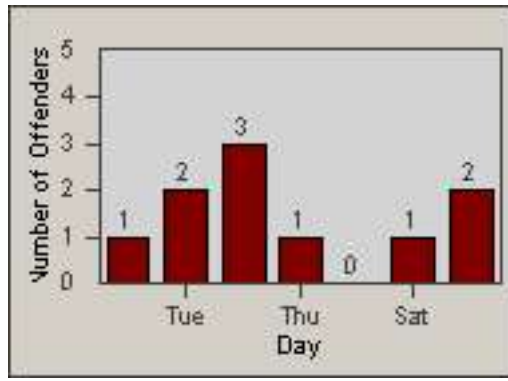

Redflex Redlight Offender Statistics

CONTRACT: Commerce
 DATE FROM: 01-Sep-2014

LOCATION: COM-SLGA-03 Slauson Ave and Gage Ave
 DATE TO: 30-Sep-2014

LANE 1

LANE 2

LANE 3

Redflex Redlight Offender Statistics