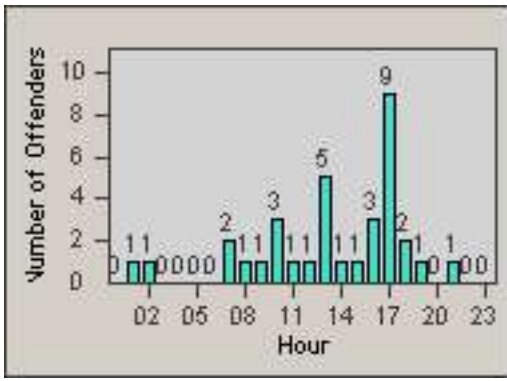

Redflex Redlight Offender Statistics

CONTRACT: Commerce
DATE FROM: 01-Aug-2014

LOCATION: COM-SLEA-01 Slauson Ave and Eastern Ave
DATE TO: 31-Aug-2014

LANE 1

LANE 2

LANE 3