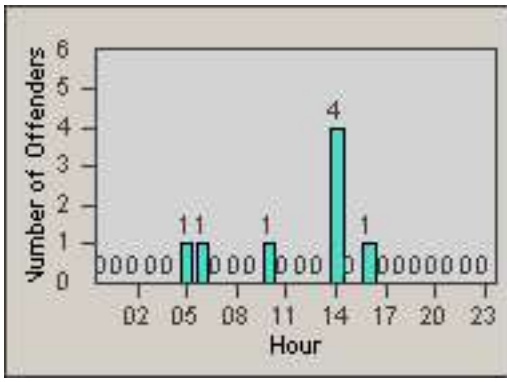

Redflex Redlight Offender Statistics

CONTRACT: Commerce
DATE FROM: 01-Nov-2014

LOCATION: COM-TEGA-01 Garfield and Telegraph
DATE TO: 30-Nov-2014

LANE 1