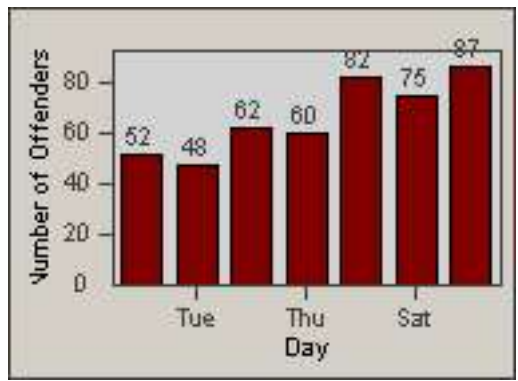

Redflex Redlight Offender Statistics

CONTRACT: Commerce
DATE FROM: 01-Oct-2014

LOCATION: COM-TEGA-03 Garfield and Telegraph
DATE TO: 31-Oct-2014

LANE 4

LANE 5

LANE TOTAL