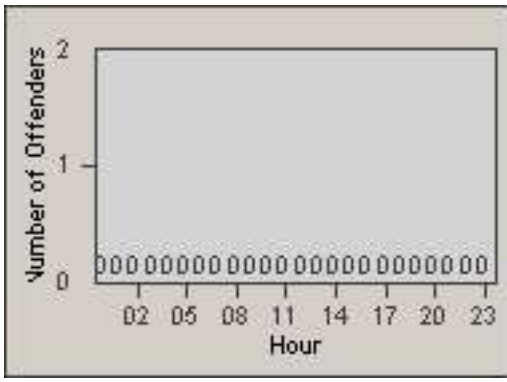

Redflex Redlight Offender Statistics

CONTRACT: Commerce
DATE FROM: 01-Oct-2014

LOCATION: COM-ATTG-03R Atlantic Blvd and Telegraph Rd
DATE TO: 31-Oct-2014

LANE 1