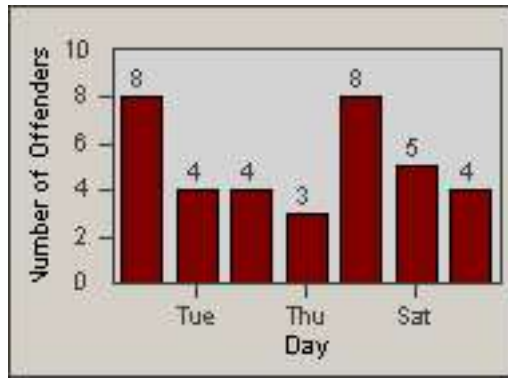

Redflex Redlight Offender Statistics

CONTRACT: Commerce
DATE FROM: 01-Sep-2014

LOCATION: COM-EASL-01 Slauson Ave and Eastern Ave
DATE TO: 30-Sep-2014

LANE 1

LANE 2

LANE 3