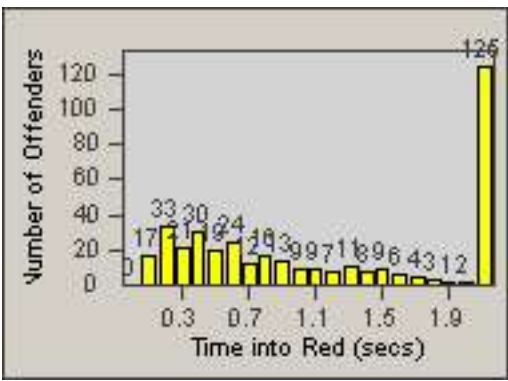

Redflex Redlight Offender Statistics

CONTRACT: Commerce
DATE FROM: 01-Oct-2014

LOCATION: COM-SLGA-01 Slauson Ave and Gage Ave
DATE TO: 31-Oct-2014

LANE 4

LANE 5

LANE TOTAL