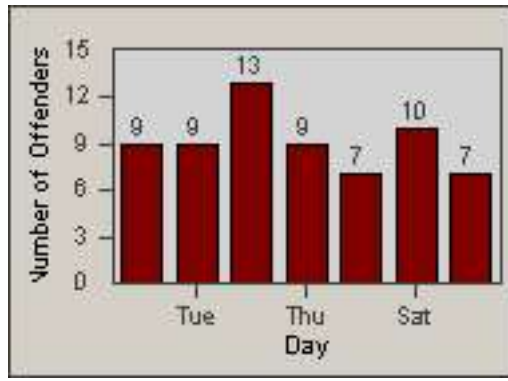

Redflex Redlight Offender Statistics

CONTRACT: Commerce
DATE FROM: 01-Jul-2014

LOCATION: COM-TEGA-01 Garfield and Telegraph
DATE TO: 31-Jul-2014

LANE 4