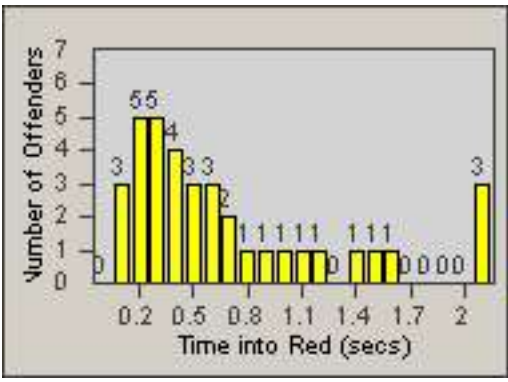

Redflex Redlight Offender Statistics

CONTRACT: Commerce
DATE FROM: 01-Oct-2014

LOCATION: COM-TGAT-01 Atlantic Blvd and Telegraph Rd
DATE TO: 31-Oct-2014

LANE 1