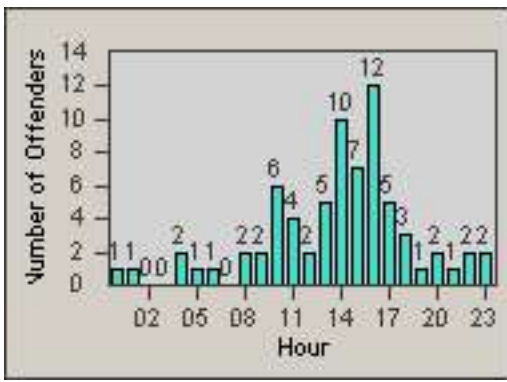

Redflex Redlight Offender Statistics

CONTRACT: Commerce
 DATE FROM: 01-Dec-2014

LOCATION: COM-ATTG-03R Atlantic Blvd and Telegraph Rd
 DATE TO: 31-Dec-2014

LANE 1

LANE 2

LANE 3

Redflex Redlight Offender Statistics