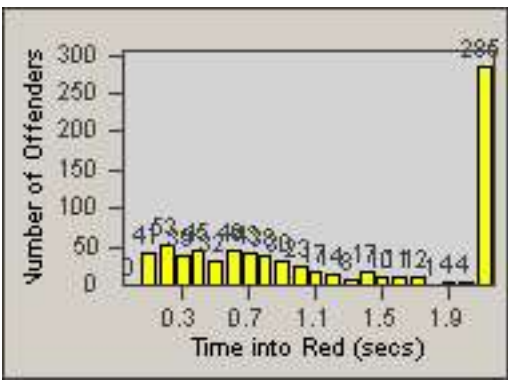

LOCATION: COM-TEGA-03 Garfield and Telegraph
 DATE TO: 30-Sep-2014

LANE 4

LANE 5

LANE TOTAL

Redflex Redlight Offender Statistics

CONTRACT: Commerce LOCATION: COM-TEGA-03 Garfield and Telegraph
DATE FROM: 01-Sep-2014 DATE TO: 30-Sep-2014