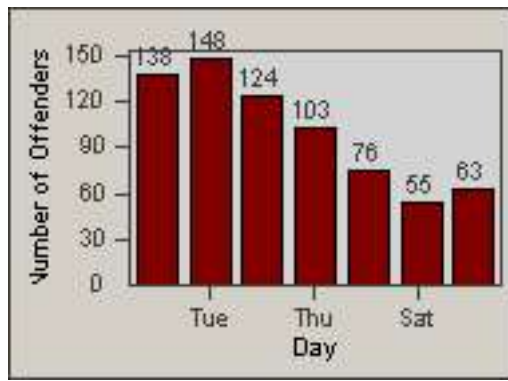

LOCATION: COM-TEGA-03 Garfield and Telegraph
 DATE TO: 31-Dec-2014

LANE 4

LANE 5

LANE TOTAL

Redflex Redlight Offender Statistics

CONTRACT: Commerce LOCATION: COM-TEGA-03 Garfield and Telegraph
DATE FROM: 01-Dec-2014 DATE TO: 31-Dec-2014