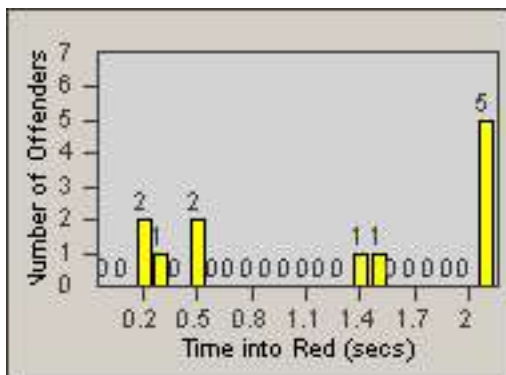

Redflex Redlight Offender Statistics

CONTRACT: Commerce

LOCATION: COM-SLGA-01 Slauson Ave and Gage Ave

DATE FROM: 01-Nov-2014

DATE TO: 30-Nov-2014

LANE 1

LANE 2

LANE 3