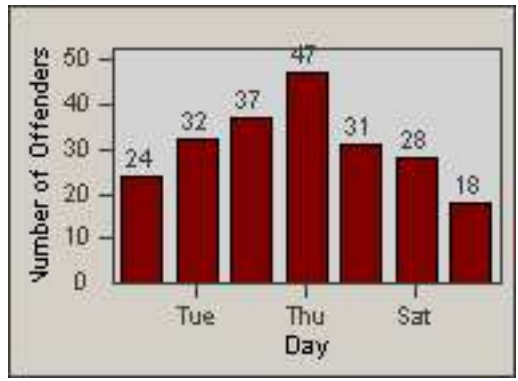

Redflex Redlight Offender Statistics

CONTRACT: Commerce
DATE FROM: 01-Jul-2014

LOCATION: COM-SLGA-01 Slauson Ave and Gage Ave
DATE TO: 31-Jul-2014

LANE 4