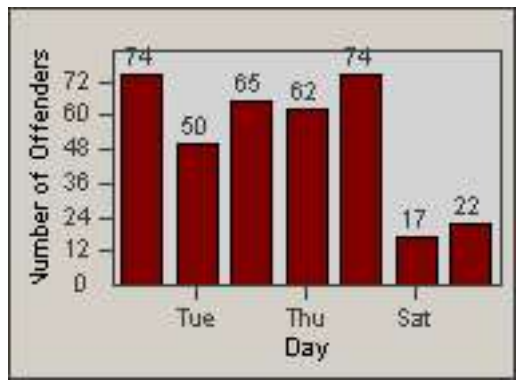

CONTRACT: Commerce
 DATE FROM: 01-Nov-2014

LOCATION: COM-ATTG-03L Atlantic Blvd and Telegraph Rd
 DATE TO: 30-Nov-2014

LANE 4

LANE 5

LANE TOTAL

Redflex Redlight Offender Statistics

CONTRACT: Commerce LOCATION: COM-ATTG-03L Atlantic Blvd and Telegraph Rd
DATE FROM: 01-Nov-2014 DATE TO: 30-Nov-2014