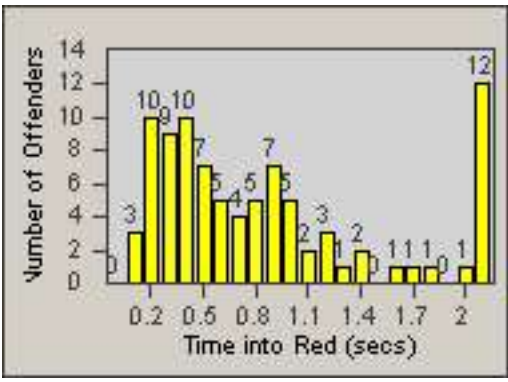

Redflex Redlight Offender Statistics

CONTRACT: Commerce
DATE FROM: 01-Oct-2014

LOCATION: COM-SLGA-01 Slauson Ave and Gage Ave
DATE TO: 31-Oct-2014

LANE 1