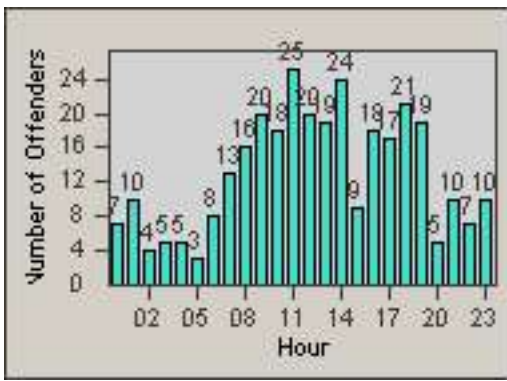

Redflex Redlight Offender Statistics

CONTRACT: Commerce
DATE FROM: 01-Aug-2014

LOCATION: COM-TEGA-03 Garfield and Telegraph
DATE TO: 31-Aug-2014

LANE 4

LANE 5

LANE TOTAL