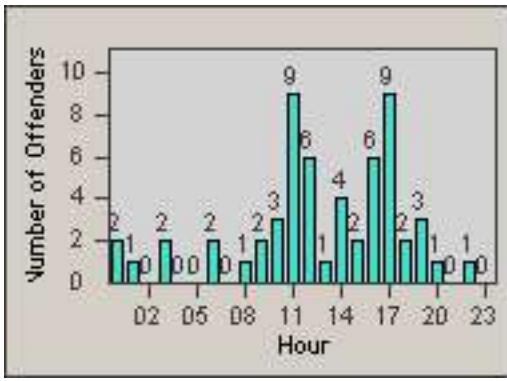

LANE 1

LANE 2

LANE 3

Redflex Redlight Offender Statistics

CONTRACT: Commerce
DATE FROM: 01-Sep-2014

LOCATION: COM-ATTG-03R Atlantic Blvd and Telegraph Rd
DATE TO: 30-Sep-2014

LANE 4

LANE 5