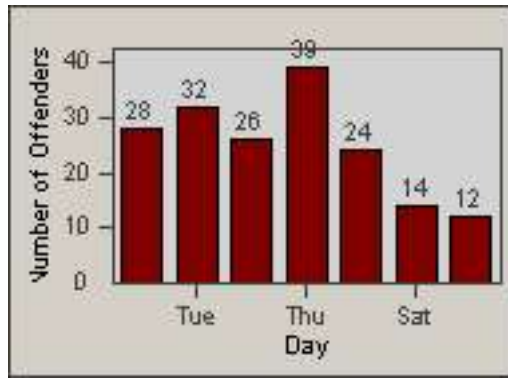

Redflex Redlight Offender Statistics

CONTRACT: Commerce
 DATE FROM: 01-Jul-2014

LOCATION: COM-TEGA-03 Garfield and Telegraph
 DATE TO: 31-Jul-2014

LANE 1

LANE 2

LANE 3

Redflex Redlight Offender Statistics

CONTRACT: Commerce
DATE FROM: 01-Jul-2014