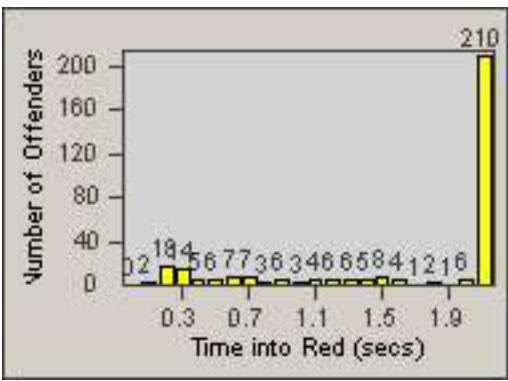

CONTRACT: Commerce
 DATE FROM: 01-Dec-2014

LOCATION: COM-EASL-01 Slauson Ave and Eastern Ave
 DATE TO: 31-Dec-2014

LANE 4

LANE 5

LANE TOTAL

Redflex Redlight Offender Statistics

CONTRACT: Commerce LOCATION: COM-EASL-01 Slauson Ave and Eastern Ave
DATE FROM: 01-Dec-2014 DATE TO: 31-Dec-2014