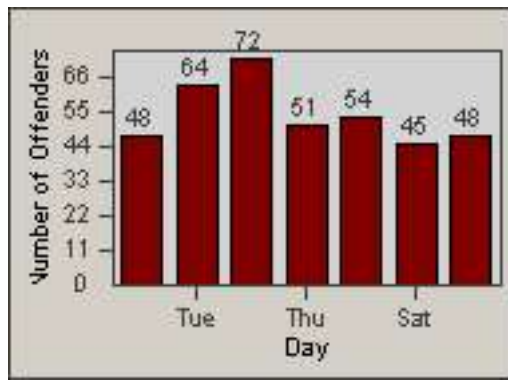

Redflex Redlight Offender Statistics

CONTRACT: Commerce
DATE FROM: 01-Sep-2014

LOCATION: COM-ATTG-03R Atlantic Blvd and Telegraph Rd
DATE TO: 30-Sep-2014

LANE 4

LANE 5

LANE TOTAL