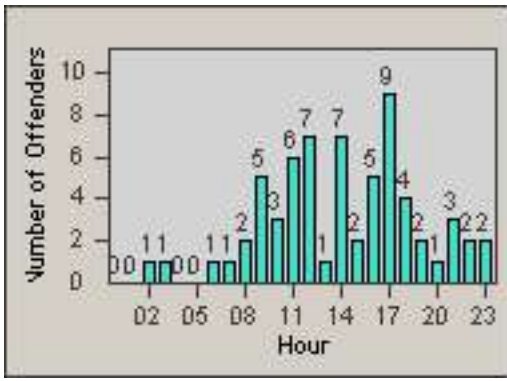

Redflex Redlight Offender Statistics

CONTRACT: Commerce

LOCATION: COM-ATTG-03R Atlantic Blvd and Telegraph Rd

DATE FROM: 01-Aug-2014

DATE TO: 31-Aug-2014

LANE 4