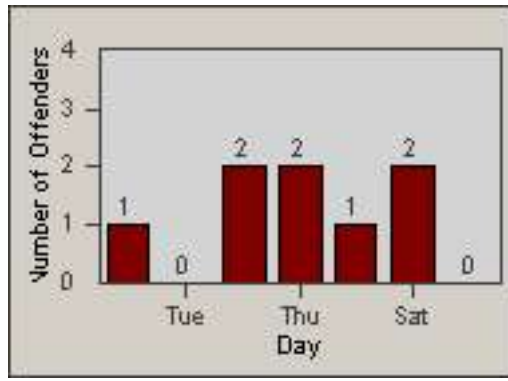

Redflex Redlight Offender Statistics

CONTRACT: Commerce
DATE FROM: 01-Jul-2014

LOCATION: COM-SLGA-03 Slauson Ave and Gage Ave
DATE TO: 31-Jul-2014

LANE 1

LANE 2

LANE 3