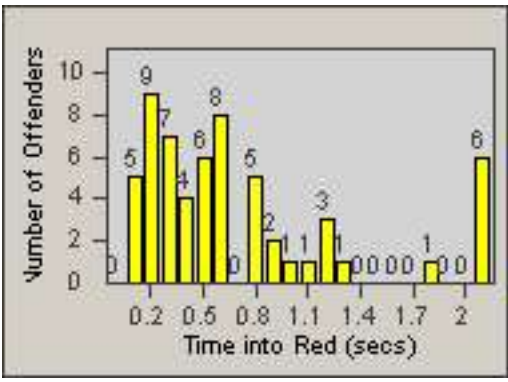

Redflex Redlight Offender Statistics

CONTRACT: Commerce
DATE FROM: 01-Aug-2014

LOCATION: COM-SLEA-01 Slauson Ave and Eastern Ave
DATE TO: 31-Aug-2014

LANE 1