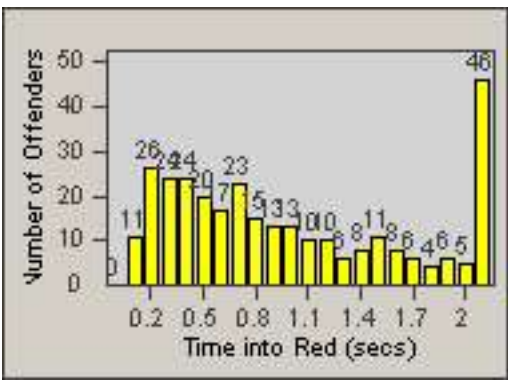

Redflex Redlight Offender Statistics

CONTRACT: Commerce
DATE FROM: 01-Oct-2014

LOCATION: COM-ATTG-03R Atlantic Blvd and Telegraph Rd
DATE TO: 31-Oct-2014

LANE 4

LANE 5

LANE TOTAL