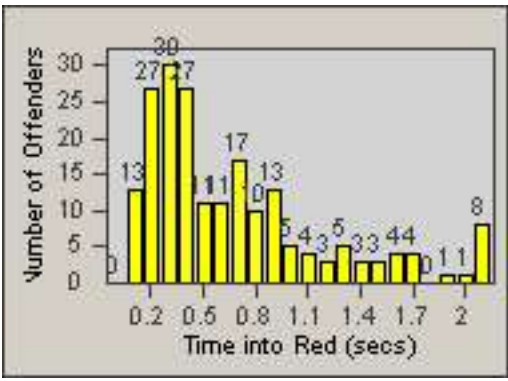

Redflex Redlight Offender Statistics

CONTRACT: Commerce
 DATE FROM: 01-Aug-2014

LOCATION: COM-TEGA-03 Garfield and Telegraph
 DATE TO: 31-Aug-2014

LANE 1

LANE 2

LANE 3

Redflex Redlight Offender Statistics

CONTRACT: Commerce
DATE FROM: 01-Aug-2014