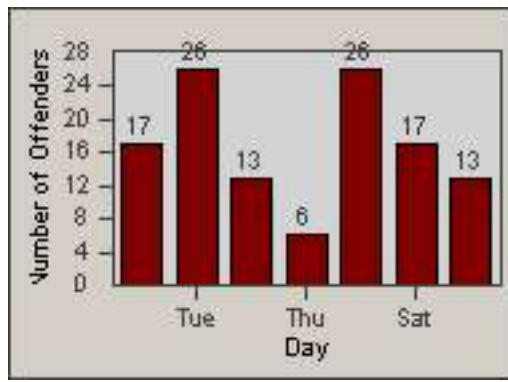

Redflex Redlight Offender Statistics

CONTRACT: Commerce
DATE FROM: 01-Dec-2014

LOCATION: COM-TGAT-01 Atlantic Blvd and Telegraph Rd
DATE TO: 31-Dec-2014

LANE 1

LANE 2

LANE 3