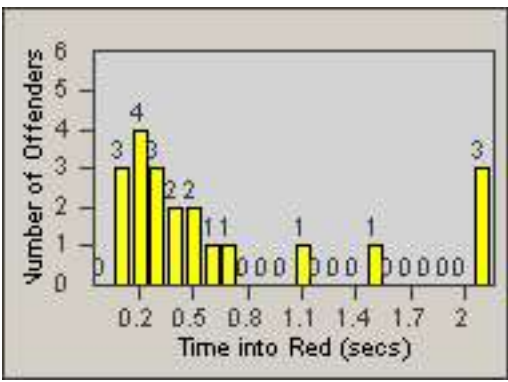

Redflex Redlight Offender Statistics

CONTRACT: Commerce
 DATE FROM: 01-Oct-2014

LOCATION: COM-SLGA-01 Slauson Ave and Gage Ave
 DATE TO: 31-Oct-2014

LANE 1

LANE 2

LANE 3

Redflex Redlight Offender Statistics