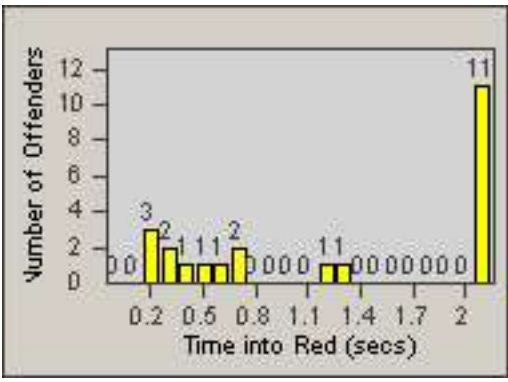

Redflex Redlight Offender Statistics

CONTRACT: Commerce
DATE FROM: 01-Dec-2014

LOCATION: COM-EASL-01 Slauson Ave and Eastern Ave
DATE TO: 31-Dec-2014

LANE 1