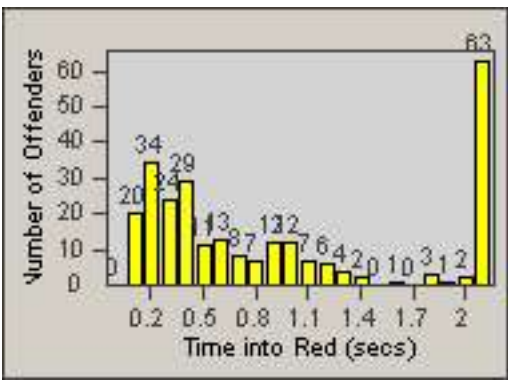

Redflex Redlight Offender Statistics

CONTRACT: Commerce
DATE FROM: 01-Jul-2014

LOCATION: COM-TGAT-01 Atlantic Blvd and Telegraph Rd
DATE TO: 31-Jul-2014

LANE 4

LANE 5

LANE TOTAL