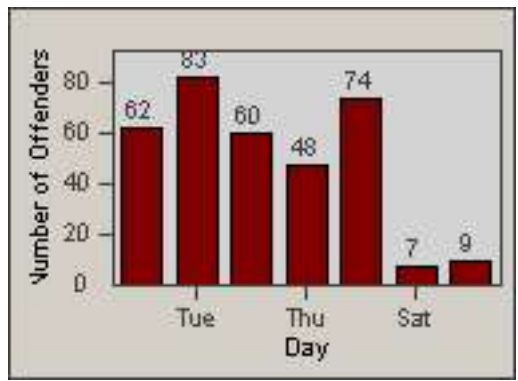

Redflex Redlight Offender Statistics

CONTRACT: Commerce
DATE FROM: 01-Sep-2014

LOCATION: COM-ATTG-03L Atlantic Blvd and Telegraph Rd
DATE TO: 30-Sep-2014

LANE 4

LANE 5

LANE TOTAL