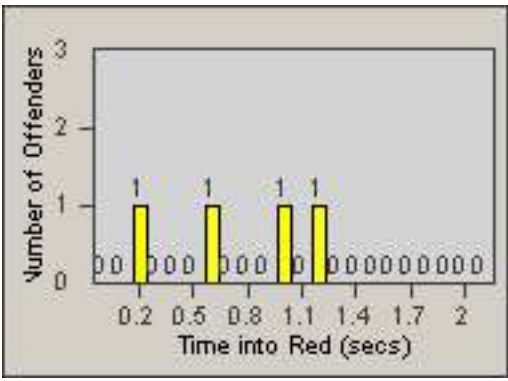

Redflex Redlight Offender Statistics

CONTRACT: Commerce
DATE FROM: 01-Dec-2014

LOCATION: COM-SLGA-01 Slauson Ave and Gage Ave
DATE TO: 31-Dec-2014

LANE 1

LANE 2

LANE 3