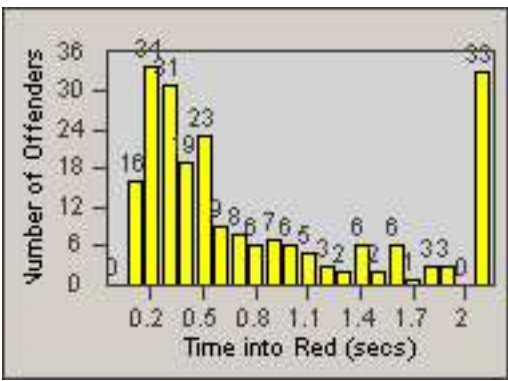

Redflex Redlight Offender Statistics

CONTRACT: Commerce
DATE FROM: 01-Dec-2014

LOCATION: COM-TGAT-01 Atlantic Blvd and Telegraph Rd
DATE TO: 31-Dec-2014

LANE 4

LANE 5

LANE TOTAL