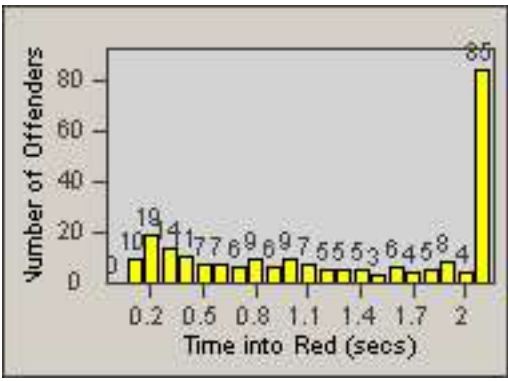

Redflex Redlight Offender Statistics

CONTRACT: Commerce
DATE FROM: 01-Aug-2014

LOCATION: COM-SLGA-01 Slauson Ave and Gage Ave
DATE TO: 31-Aug-2014

LANE 4