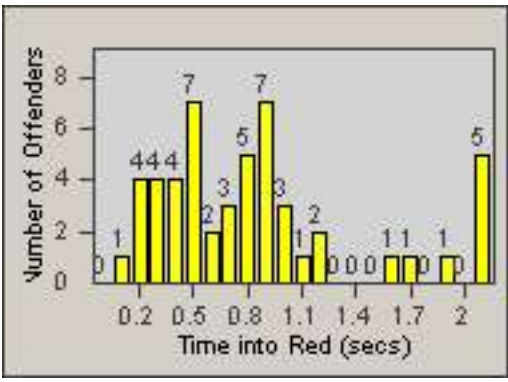

Redflex Redlight Offender Statistics

CONTRACT: Commerce
DATE FROM: 01-Sep-2014

LOCATION: COM-SLGA-03 Slauson Ave and Gage Ave
DATE TO: 30-Sep-2014

LANE 1