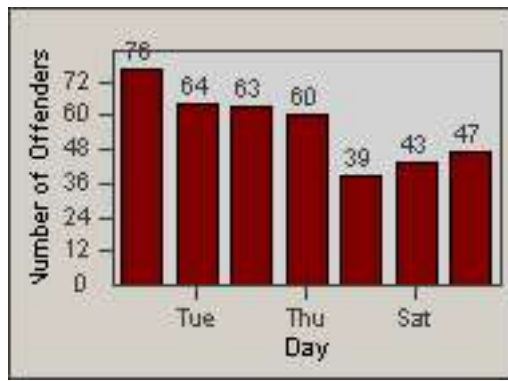

Redflex Redlight Offender Statistics

CONTRACT: Commerce
DATE FROM: 01-Dec-2014

LOCATION: COM-TEGA-03 Garfield and Telegraph
DATE TO: 31-Dec-2014

LANE 4

LANE 5

LANE TOTAL