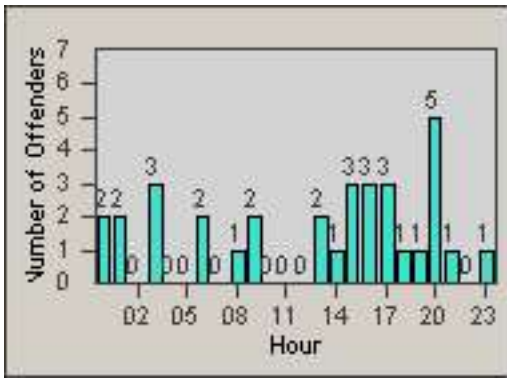

Redflex Redlight Offender Statistics

CONTRACT: Commerce
DATE FROM: 01-Jul-2014

LOCATION: COM-EASL-01 Slauson Ave and Eastern Ave
DATE TO: 31-Jul-2014

LANE 1

LANE 2

LANE 3