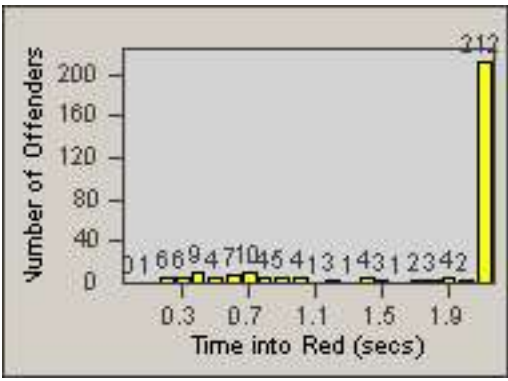

Redflex Redlight Offender Statistics

CONTRACT: Commerce
DATE FROM: 01-Jul-2014

LOCATION: COM-SLEA-01 Slauson Ave and Eastern Ave
DATE TO: 31-Jul-2014

LANE 4