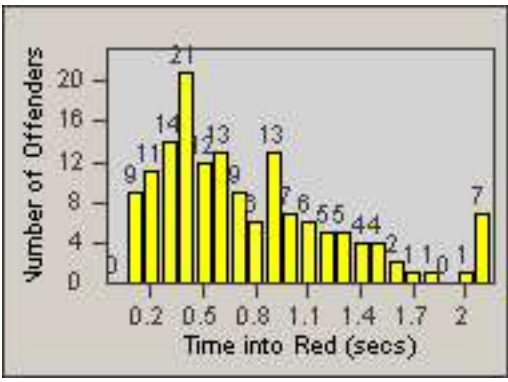

Redflex Redlight Offender Statistics

CONTRACT: Commerce
DATE FROM: 01-Dec-2014

LOCATION: COM-TEGA-03 Garfield and Telegraph
DATE TO: 31-Dec-2014

LANE 1