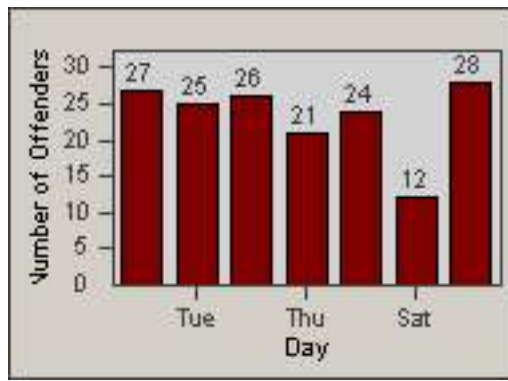

Redflex Redlight Offender Statistics

CONTRACT: Commerce
DATE FROM: 01-Sep-2014

LOCATION: COM-TGAT-01 Atlantic Blvd and Telegraph Rd
DATE TO: 30-Sep-2014

LANE 4

LANE 5

LANE TOTAL