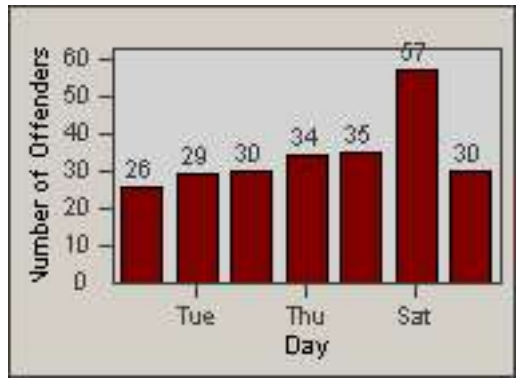

Redflex Redlight Offender Statistics

CONTRACT: Commerce   LOCATION: COM-EASL-01 Slauson Ave and Eastern Ave
DATE FROM: 01-Nov-2014   DATE TO: 30-Nov-2014

LANE 4