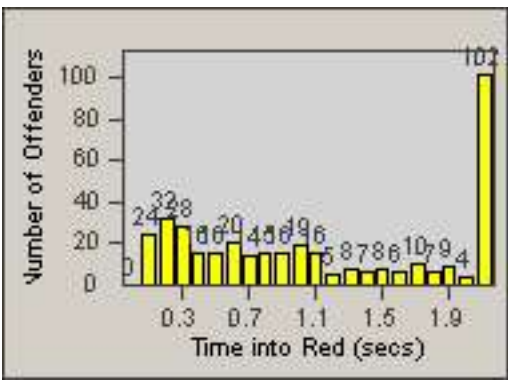

Redflex Redlight Offender Statistics

CONTRACT: Commerce
DATE FROM: 01-Sep-2014

LOCATION: COM-ATTG-03R Atlantic Blvd and Telegraph Rd
DATE TO: 30-Sep-2014

LANE 4

LANE 5

LANE TOTAL