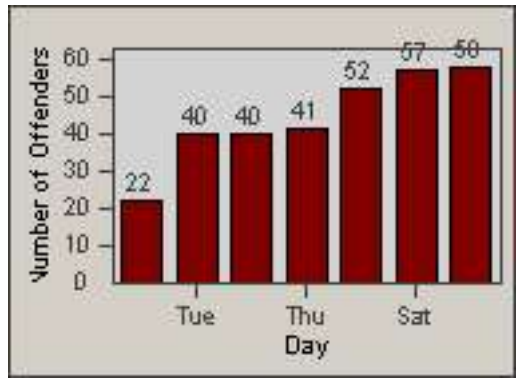

Redflex Redlight Offender Statistics

CONTRACT: Commerce
DATE FROM: 01-Oct-2014

LOCATION: COM-SLEA-01 Slauson Ave and Eastern Ave
DATE TO: 31-Oct-2014

LANE 4