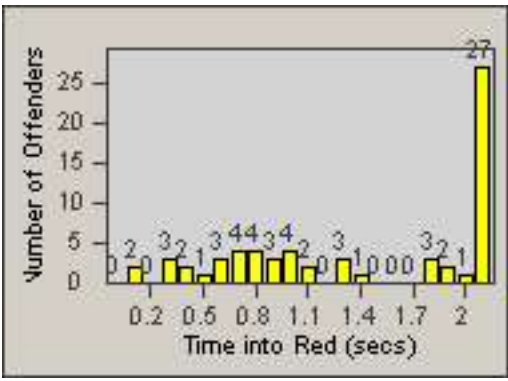

Redflex Redlight Offender Statistics

CONTRACT: Commerce

LOCATION: COM-ATTG-03R Atlantic Blvd and Telegraph Rd

DATE FROM: 01-Aug-2014

DATE TO: 31-Aug-2014

LANE 4