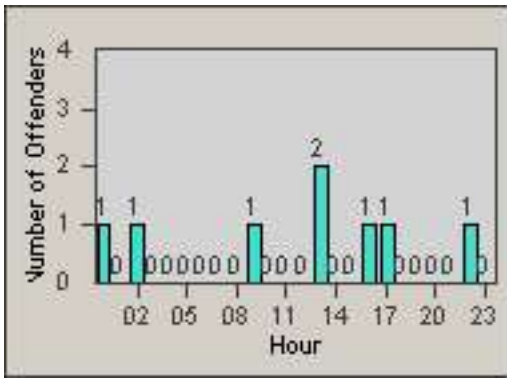

Redflex Redlight Offender Statistics

CONTRACT: Commerce
DATE FROM: 01-Aug-2014

LOCATION: COM-SLGA-01 Slauson Ave and Gage Ave
DATE TO: 31-Aug-2014

LANE 1

LANE 2

LANE 3