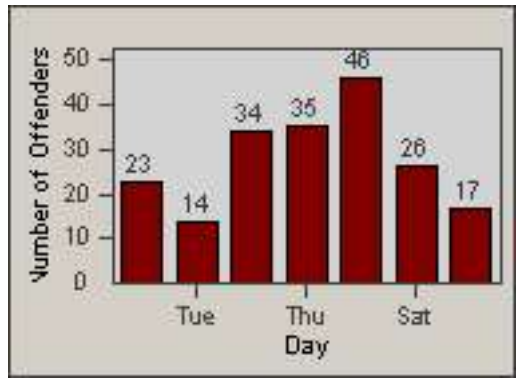

Redflex Redlight Offender Statistics

CONTRACT: Commerce
DATE FROM: 01-Oct-2014

LOCATION: COM-EASL-01 Slauson Ave and Eastern Ave
DATE TO: 31-Oct-2014

LANE 4