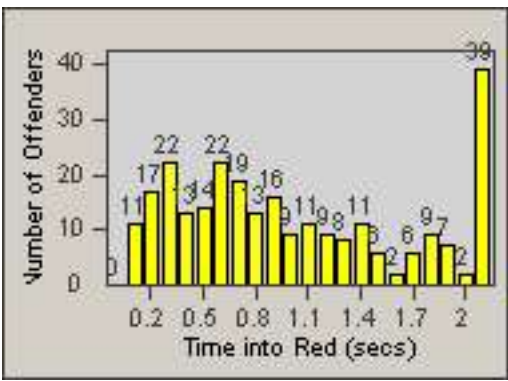

Redflex Redlight Offender Statistics

CONTRACT: Commerce
DATE FROM: 01-Dec-2014

LOCATION: COM-ATTG-03R Atlantic Blvd and Telegraph Rd
DATE TO: 31-Dec-2014

LANE 4

LANE 5

LANE TOTAL