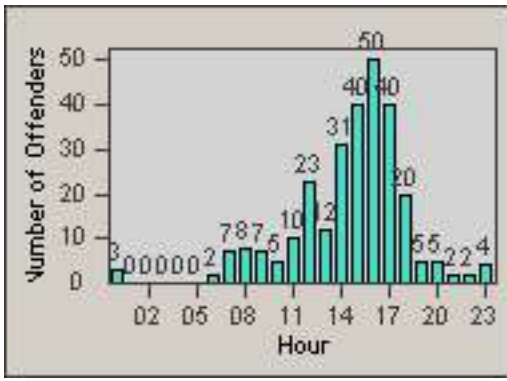

Redflex Redlight Offender Statistics

CONTRACT: Commerce
DATE FROM: 01-Oct-2014

LOCATION: COM-ATTG-03L Atlantic Blvd and Telegraph Rd
DATE TO: 31-Oct-2014

LANE 1

LANE 2

LANE 3