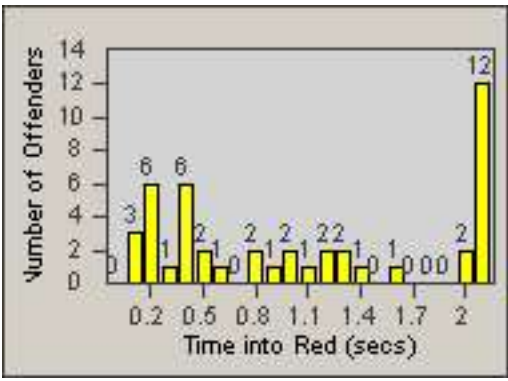

Redflex Redlight Offender Statistics

CONTRACT: Commerce
DATE FROM: 01-Nov-2014

LOCATION: COM-ATTG-03R Atlantic Blvd and Telegraph Rd
DATE TO: 30-Nov-2014

LANE 4