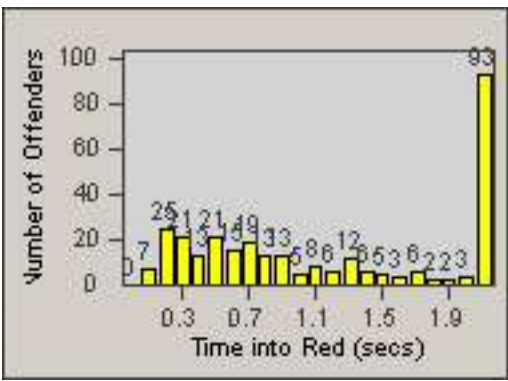

LOCATION: COM-SLGA-01 Slauson Ave and Gage Ave
 DATE TO: 30-Sep-2014

LANE 4

LANE 5

LANE TOTAL

Redflex Redlight Offender Statistics

CONTRACT: Commerce LOCATION: COM-SLGA-01 Slauson Ave and Gage Ave
DATE FROM: 01-Sep-2014 DATE TO: 30-Sep-2014