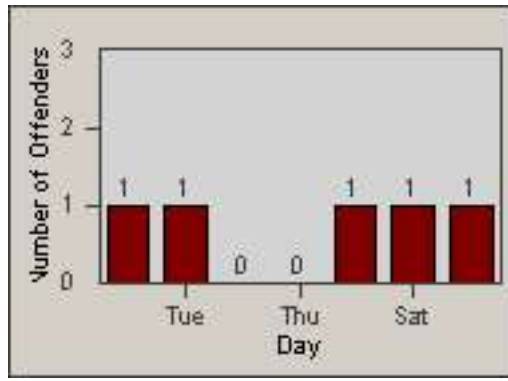

Redflex Redlight Offender Statistics

CONTRACT: Commerce
DATE FROM: 01-Aug-2014

LOCATION: COM-TEGA-03 Garfield and Telegraph
DATE TO: 31-Aug-2014

LANE 4