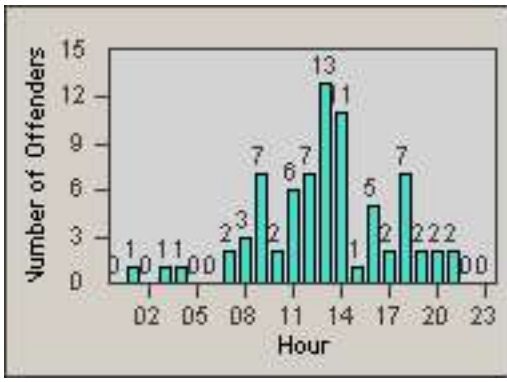

Redflex Redlight Offender Statistics

CONTRACT: Commerce
DATE FROM: 01-Sep-2014

LOCATION: COM-SLGA-01 Slauson Ave and Gage Ave
DATE TO: 30-Sep-2014

LANE 1