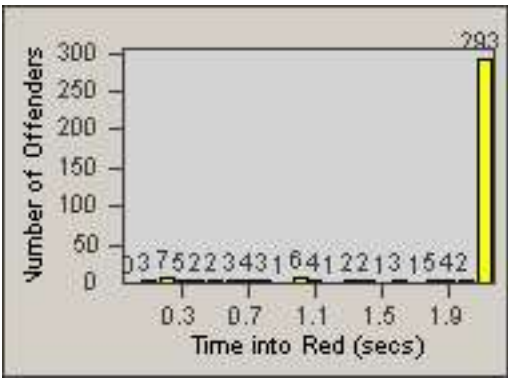

Redflex Redlight Offender Statistics

CONTRACT: Commerce
DATE FROM: 01-Dec-2014

LOCATION: COM-SLEA-01 Slauson Ave and Eastern Ave
DATE TO: 31-Dec-2014

LANE 4