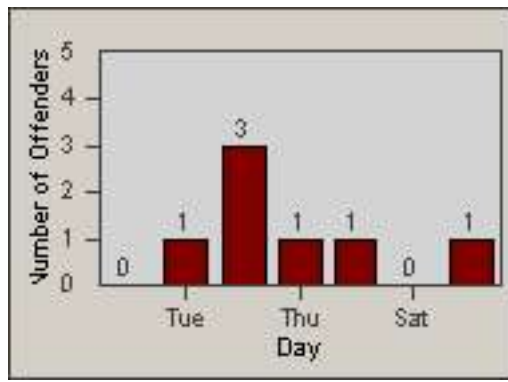

Redflex Redlight Offender Statistics

CONTRACT: Commerce
 DATE FROM: 01-Jul-2014

LOCATION: COM-TEGA-01 Garfield and Telegraph
 DATE TO: 31-Jul-2014

LANE 1

LANE 2

LANE 3

Redflex Redlight Offender Statistics

CONTRACT: Commerce
 DATE FROM: 01-Jul-2014