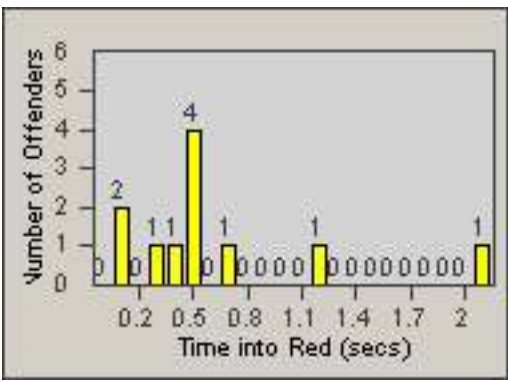

Redflex Redlight Offender Statistics

CONTRACT: Commerce
 DATE FROM: 01-Dec-2014

LOCATION: COM-SLGA-03 Slauson Ave and Gage Ave
 DATE TO: 31-Dec-2014

LANE 1

LANE 2

LANE 3

Redflex Redlight Offender Statistics