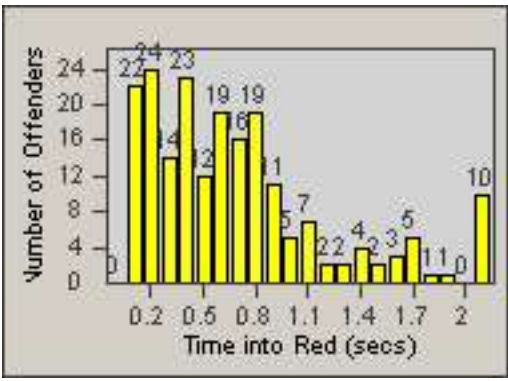

Redflex Redlight Offender Statistics

CONTRACT: Commerce
 DATE FROM: 01-Sep-2014

LOCATION: COM-TEGA-03 Garfield and Telegraph
 DATE TO: 30-Sep-2014

LANE 1

LANE 2

LANE 3

Redflex Redlight Offender Statistics

CONTRACT: Commerce
 DATE FROM: 01-Sep-2014