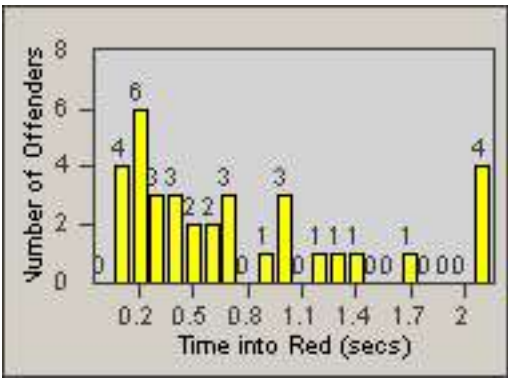

Redflex Redlight Offender Statistics

CONTRACT: Commerce
DATE FROM: 01-Sep-2014

LOCATION: COM-SLEA-01 Slauson Ave and Eastern Ave
DATE TO: 30-Sep-2014

LANE 1

LANE 2

LANE 3