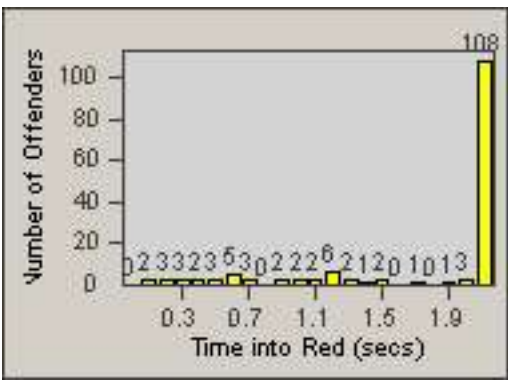

LOCATION: COM-TEGA-01 Garfield and Telegraph
 DATE TO: 31-Dec-2014

LANE 4

LANE 5

LANE TOTAL

Redflex Redlight Offender Statistics

CONTRACT: Commerce LOCATION: COM-TEGA-01 Garfield and Telegraph
DATE FROM: 01-Dec-2014 DATE TO: 31-Dec-2014