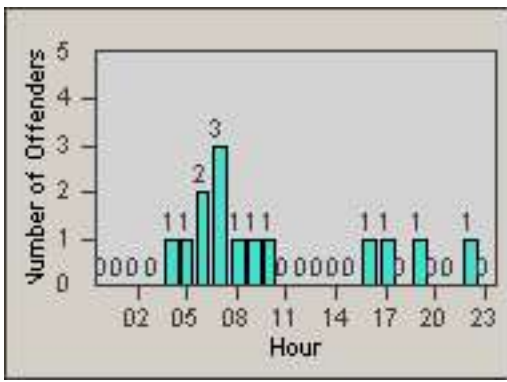

Redflex Redlight Offender Statistics

CONTRACT: Commerce
DATE FROM: 01-Dec-2014

LOCATION: COM-SLGA-01 Slauson Ave and Gage Ave
DATE TO: 31-Dec-2014

LANE 1

LANE 2

LANE 3