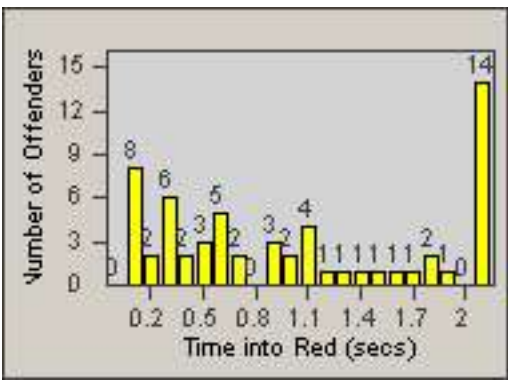

Redflex Redlight Offender Statistics

CONTRACT: Commerce
DATE FROM: 01-Sep-2014

LOCATION: COM-ATTG-03R Atlantic Blvd and Telegraph Rd
DATE TO: 30-Sep-2014

LANE 1

LANE 2

LANE 3