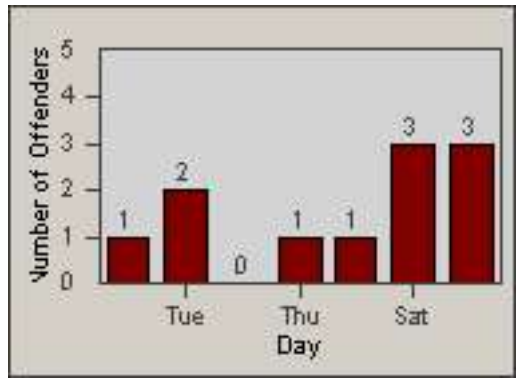

Redflex Redlight Offender Statistics

CONTRACT: Commerce
DATE FROM: 01-Oct-2014

LOCATION: COM-TEGA-03 Garfield and Telegraph
DATE TO: 31-Oct-2014

LANE 4