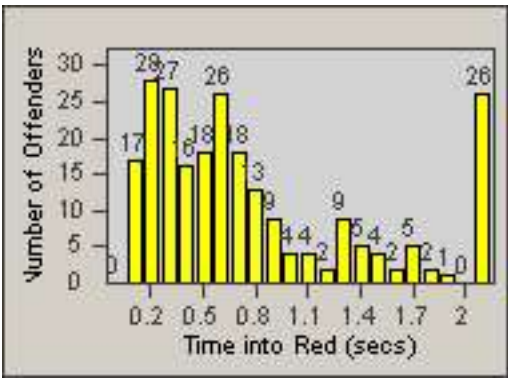

Redflex Redlight Offender Statistics

CONTRACT: Commerce
 DATE FROM: 01-Nov-2014

LOCATION: COM-ATTG-03L Atlantic Blvd and Telegraph Rd
 DATE TO: 30-Nov-2014

LANE 1

LANE 2

LANE 3

Redflex Redlight Offender Statistics