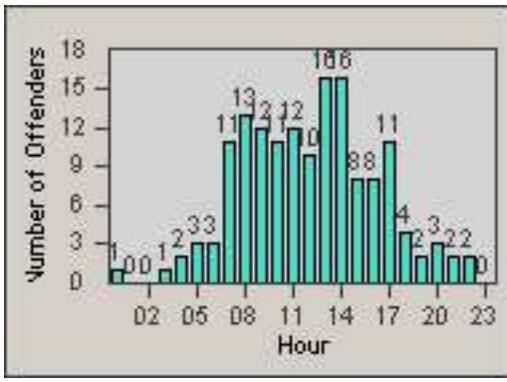

Redflex Redlight Offender Statistics

CONTRACT: Commerce
DATE FROM: 01-Dec-2014

LOCATION: COM-TEGA-03 Garfield and Telegraph
DATE TO: 31-Dec-2014

LANE 1