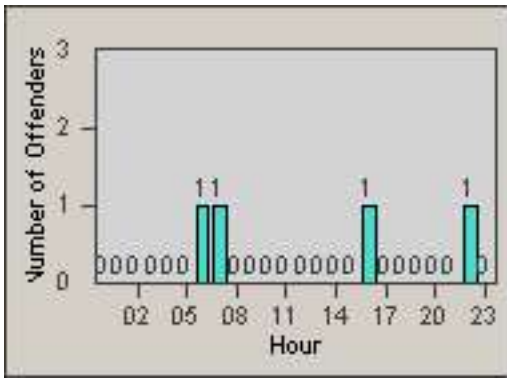

Redflex Redlight Offender Statistics

CONTRACT: Commerce
 DATE FROM: 01-Jul-2014

LOCATION: COM-TEGA-01 Garfield and Telegraph
 DATE TO: 31-Jul-2014

LANE 1

LANE 2

LANE 3

Redflex Redlight Offender Statistics

CONTRACT: Commerce
 DATE FROM: 01-Jul-2014