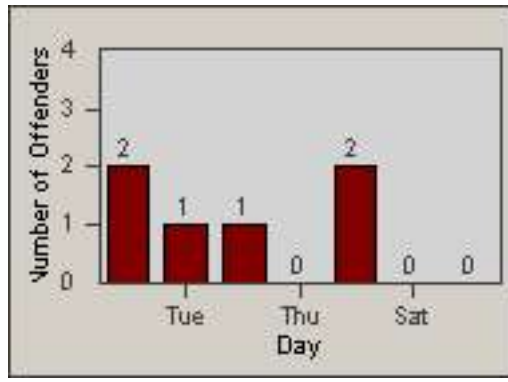

Redflex Redlight Offender Statistics

CONTRACT: Commerce
DATE FROM: 01-Sep-2014

LOCATION: COM-TEGA-01 Garfield and Telegraph
DATE TO: 30-Sep-2014

LANE 1