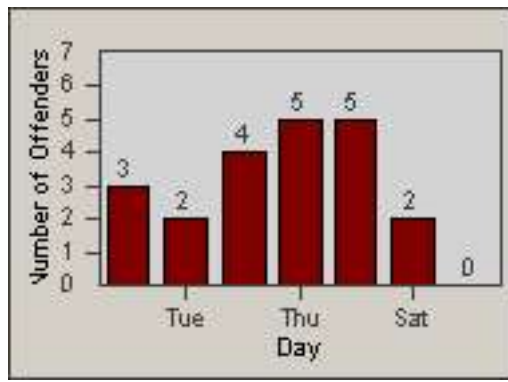

Redflex Redlight Offender Statistics

CONTRACT: Commerce
DATE FROM: 01-Oct-2014

LOCATION: COM-SLGA-01 Slauson Ave and Gage Ave
DATE TO: 31-Oct-2014

LANE 1

LANE 2

LANE 3