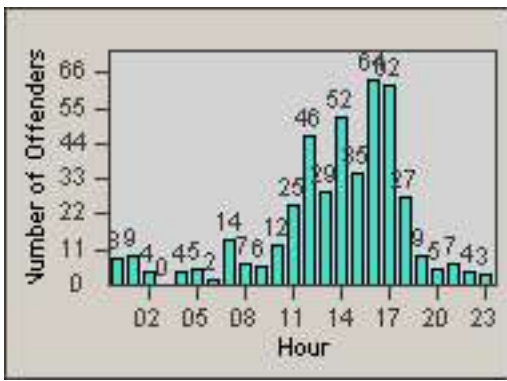

Redflex Redlight Offender Statistics

CONTRACT: Commerce
DATE FROM: 01-Aug-2014

LOCATION: COM-ATTG-03L Atlantic Blvd and Telegraph Rd
DATE TO: 31-Aug-2014

LANE 4

LANE 5

LANE TOTAL