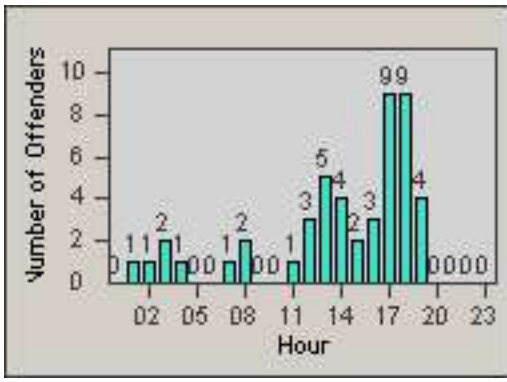

Redflex Redlight Offender Statistics

CONTRACT: Commerce
DATE FROM: 01-Aug-2014

LOCATION: COM-SLGA-03 Slauson Ave and Gage Ave
DATE TO: 31-Aug-2014

LANE 1