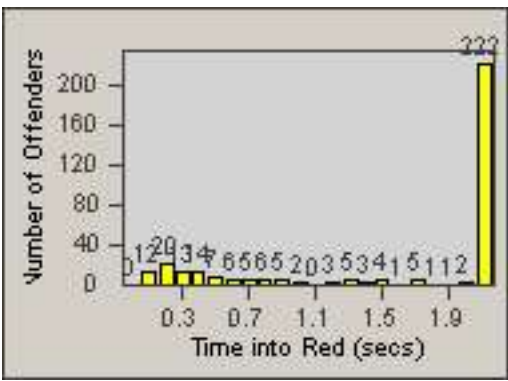

Redflex Redlight Offender Statistics

CONTRACT: Commerce   LOCATION: COM-EASL-01 Slauson Ave and Eastern Ave
DATE FROM: 01-Nov-2014   DATE TO: 30-Nov-2014

LANE 4

LANE 5

LANE TOTAL