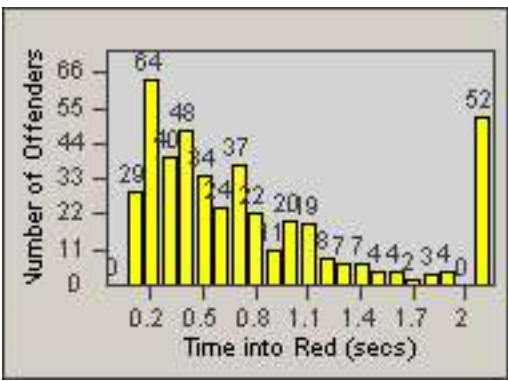

Redflex Redlight Offender Statistics

CONTRACT: Commerce
DATE FROM: 01-Aug-2014

LOCATION: COM-ATTG-03L Atlantic Blvd and Telegraph Rd
DATE TO: 31-Aug-2014

LANE 4

LANE 5

LANE TOTAL