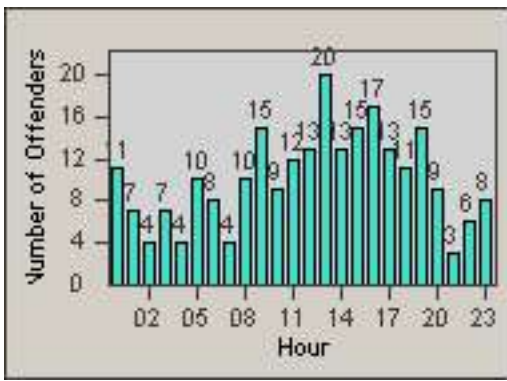

Redflex Redlight Offender Statistics

CONTRACT: Commerce
DATE FROM: 01-Nov-2014

LOCATION: COM-ATTG-03R Atlantic Blvd and Telegraph Rd
DATE TO: 30-Nov-2014

LANE 4

LANE 5

LANE TOTAL