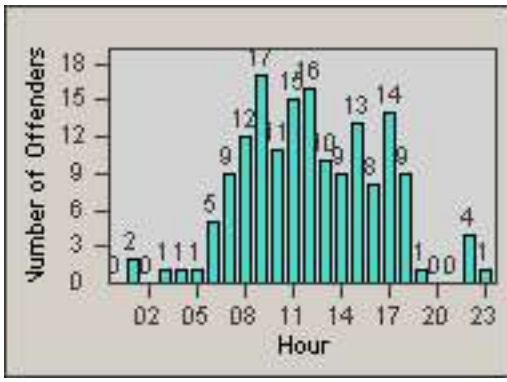

Redflex Redlight Offender Statistics

CONTRACT: Commerce
DATE FROM: 01-Aug-2014

LOCATION: COM-TEGA-03 Garfield and Telegraph
DATE TO: 31-Aug-2014

LANE 1