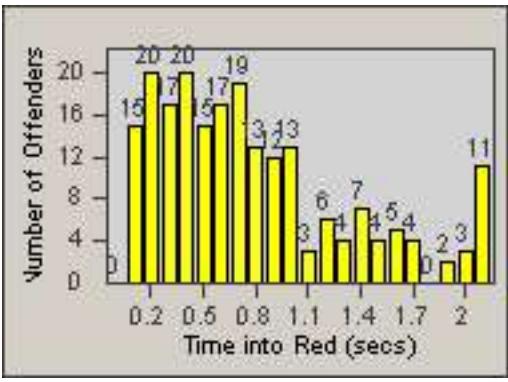

Redflex Redlight Offender Statistics

CONTRACT: Commerce
DATE FROM: 01-Sep-2014

LOCATION: COM-TEGA-03 Garfield and Telegraph
DATE TO: 30-Sep-2014

LANE 1