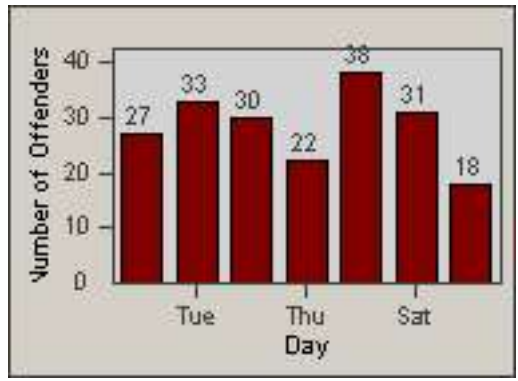

Redflex Redlight Offender Statistics

CONTRACT: Commerce
DATE FROM: 01-Sep-2014

LOCATION: COM-SLGA-01 Slauson Ave and Gage Ave
DATE TO: 30-Sep-2014

LANE 4