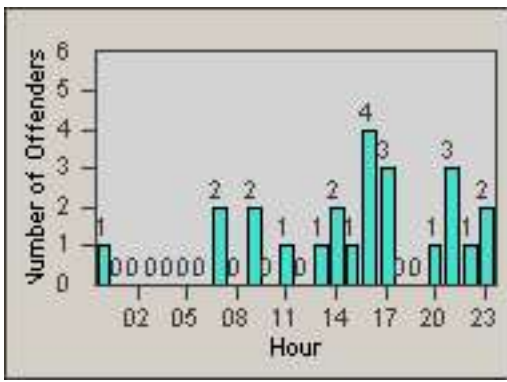

Redflex Redlight Offender Statistics

CONTRACT: Commerce
DATE FROM: 01-Aug-2014

LOCATION: COM-EASL-01 Slauson Ave and Eastern Ave
DATE TO: 31-Aug-2014

LANE 1

LANE 2

LANE 3