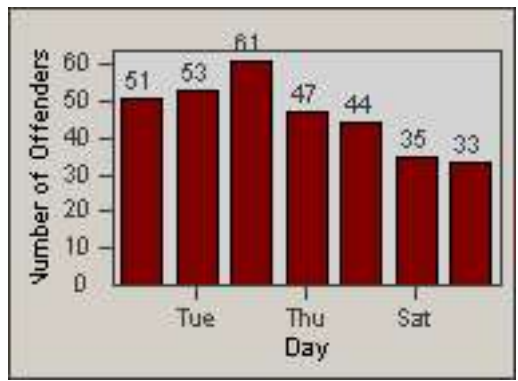

Redflex Redlight Offender Statistics

CONTRACT: Commerce
DATE FROM: 01-Dec-2014

LOCATION: COM-EASL-01 Slauson Ave and Eastern Ave
DATE TO: 31-Dec-2014

LANE 4

LANE 5

LANE TOTAL