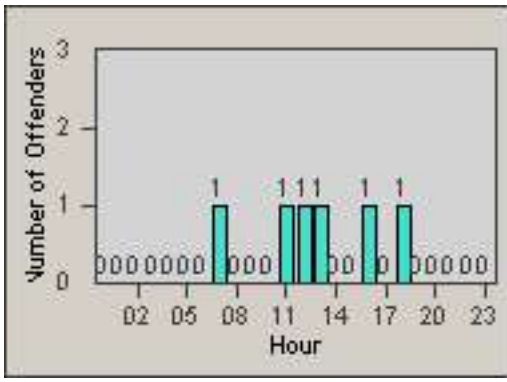

Redflex Redlight Offender Statistics

CONTRACT: Commerce
DATE FROM: 01-Sep-2014

LOCATION: COM-TEGA-01 Garfield and Telegraph
DATE TO: 30-Sep-2014

LANE 1