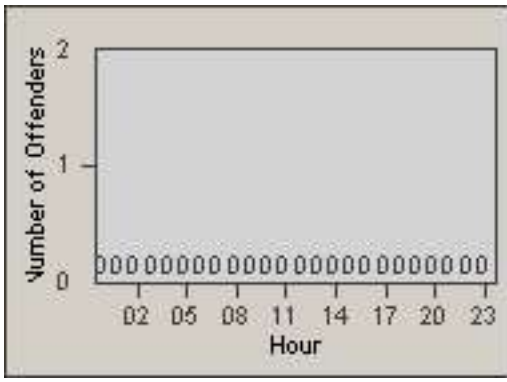

Redflex Redlight Offender Statistics

CONTRACT: Commerce
DATE FROM: 01-Aug-2014

LOCATION: COM-ATTG-03R Atlantic Blvd and Telegraph Rd
DATE TO: 31-Aug-2014

LANE 1