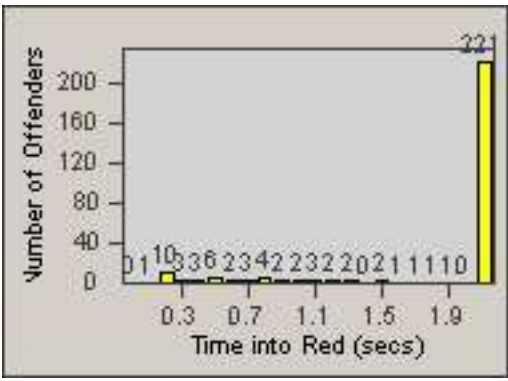

Redflex Redlight Offender Statistics

CONTRACT: Commerce
DATE FROM: 01-Nov-2014

LOCATION: COM-SLEA-01 Slauson Ave and Eastern Ave
DATE TO: 30-Nov-2014

LANE 4