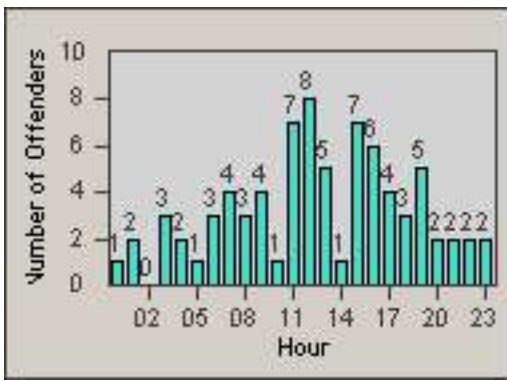

LOCATION: COM-TEGA-01 Garfield and Telegraph
 DATE TO: 31-Jul-2014

LANE 4

LANE 5

LANE TOTAL

Redflex Redlight Offender Statistics

CONTRACT: Commerce LOCATION: COM-TEGA-01 Garfield and Telegraph
DATE FROM: 01-Jul-2014 DATE TO: 31-Jul-2014