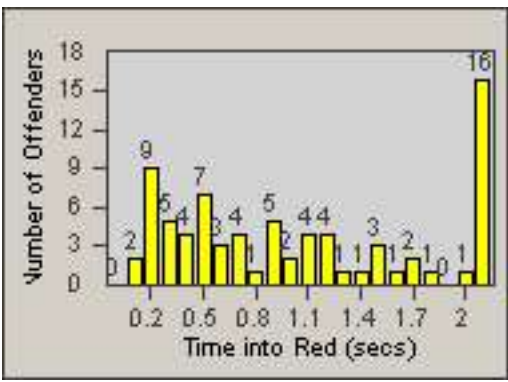

Redflex Redlight Offender Statistics

CONTRACT: Commerce
 DATE FROM: 01-Jul-2014

LOCATION: COM-ATTG-03R Atlantic Blvd and Telegraph Rd
 DATE TO: 31-Jul-2014

LANE 1

LANE 2

LANE 3

Redflex Redlight Offender Statistics