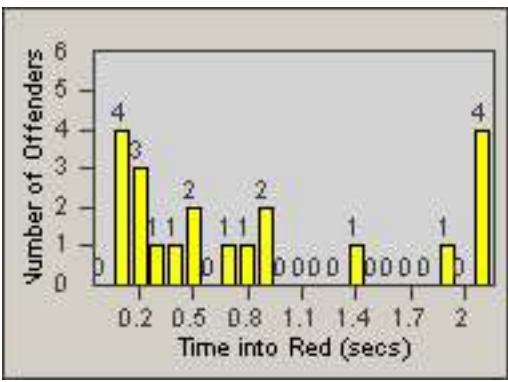

Redflex Redlight Offender Statistics

CONTRACT: Commerce
DATE FROM: 01-Nov-2014

LOCATION: COM-EASL-01 Slauson Ave and Eastern Ave
DATE TO: 30-Nov-2014

LANE 1

LANE 2

LANE 3