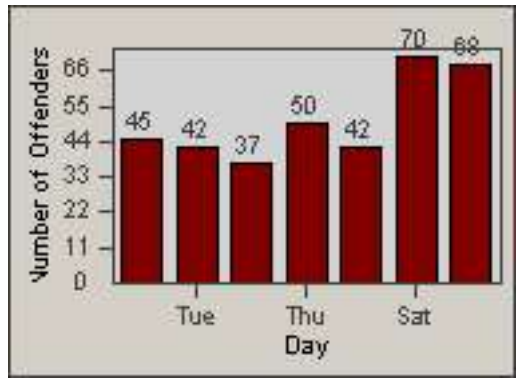

Redflex Redlight Offender Statistics

CONTRACT: Commerce
DATE FROM: 01-Dec-2014

LOCATION: COM-SLEA-01 Slauson Ave and Eastern Ave
DATE TO: 31-Dec-2014

LANE 4