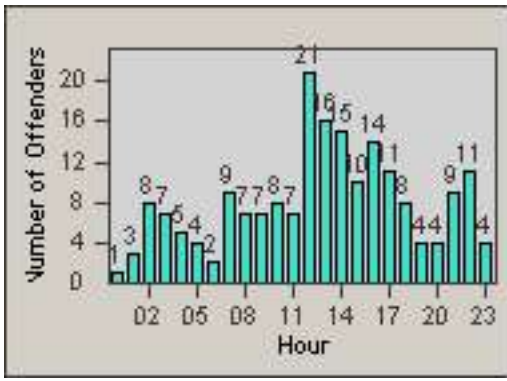

Redflex Redlight Offender Statistics

CONTRACT: Commerce
DATE FROM: 01-Oct-2014

LOCATION: COM-EASL-01 Slauson Ave and Eastern Ave
DATE TO: 31-Oct-2014

LANE 4