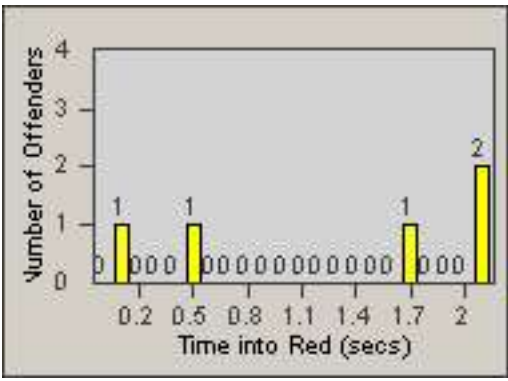

Redflex Redlight Offender Statistics

CONTRACT: Commerce
DATE FROM: 01-Sep-2014

LOCATION: COM-TEGA-03 Garfield and Telegraph
DATE TO: 30-Sep-2014

LANE 4