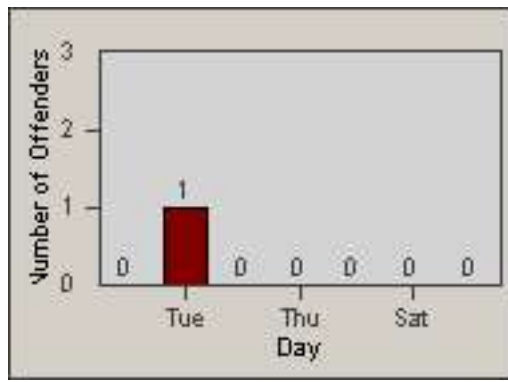

Redflex Redlight Offender Statistics

CONTRACT: Commerce
 DATE FROM: 01-Sep-2014

LOCATION: COM-TEGA-01 Garfield and Telegraph
 DATE TO: 30-Sep-2014

LANE 1

LANE 2

LANE 3

Redflex Redlight Offender Statistics

CONTRACT: Commerce
 DATE FROM: 01-Sep-2014