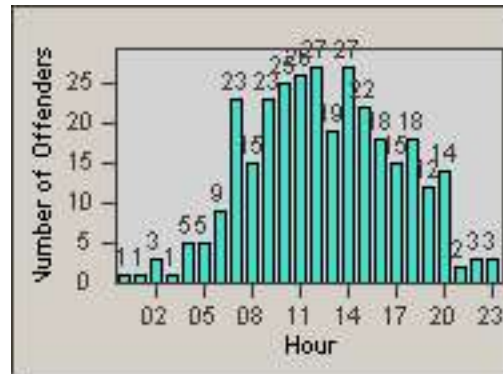

Redflex Redlight Offender Statistics

CONTRACT: Commerce

LOCATION: COM-SLGA-01 Slauson Ave and Gage Ave

DATE FROM: 01-Dec-2014

DATE TO: 31-Dec-2014

LANE 4

LANE 5

LANE TOTAL