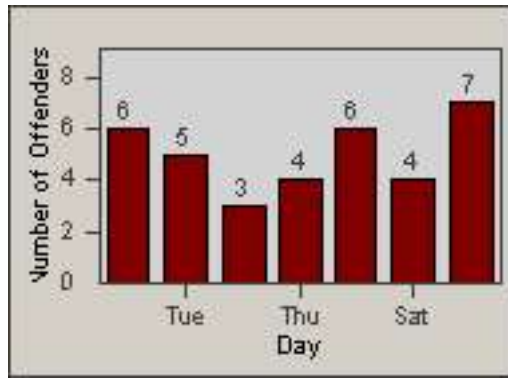

Redflex Redlight Offender Statistics

CONTRACT: Commerce
DATE FROM: 01-Sep-2014

LOCATION: COM-SLEA-01 Slauson Ave and Eastern Ave
DATE TO: 30-Sep-2014

LANE 1

LANE 2

LANE 3