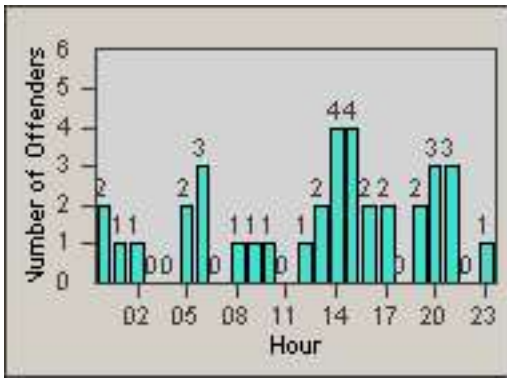

Redflex Redlight Offender Statistics

CONTRACT: Commerce
DATE FROM: 01-Sep-2014

LOCATION: COM-EASL-01 Slauson Ave and Eastern Ave
DATE TO: 30-Sep-2014

LANE 1

LANE 2

LANE 3