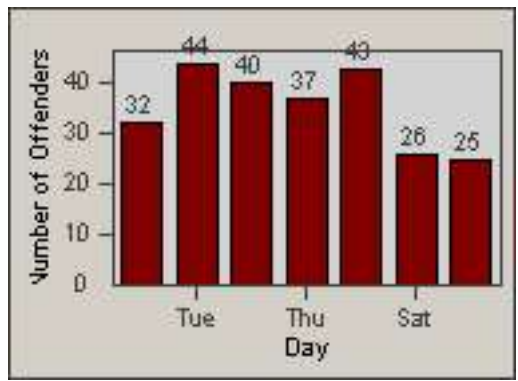

Redflex Redlight Offender Statistics

CONTRACT: Commerce
DATE FROM: 01-Jul-2014

LOCATION: COM-EASL-01 Slauson Ave and Eastern Ave
DATE TO: 31-Jul-2014

LANE 4

LANE 5

LANE TOTAL