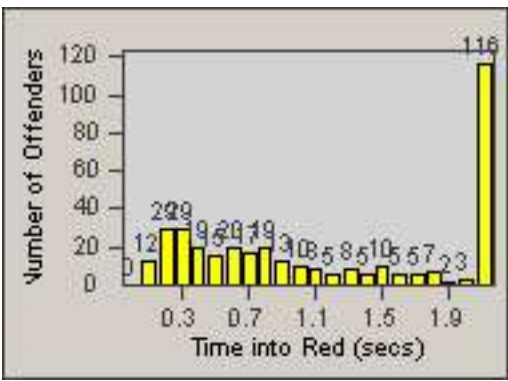

Redflex Redlight Offender Statistics

CONTRACT: Commerce
 DATE FROM: 01-Nov-2014

LOCATION: COM-SLGA-01 Slauson Ave and Gage Ave
 DATE TO: 30-Nov-2014

LANE 4

LANE 5

LANE TOTAL

Redflex Redlight Offender Statistics