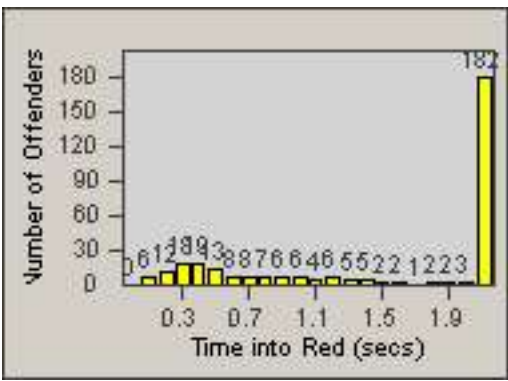

CONTRACT: Commerce
 DATE FROM: 01-Sep-2014

LOCATION: COM-EASL-01 Slauson Ave and Eastern Ave
 DATE TO: 30-Sep-2014

LANE 4

LANE 5

LANE TOTAL

Redflex Redlight Offender Statistics

CONTRACT: Commerce LOCATION: COM-EASL-01 Slauson Ave and Eastern Ave
DATE FROM: 01-Sep-2014 DATE TO: 30-Sep-2014