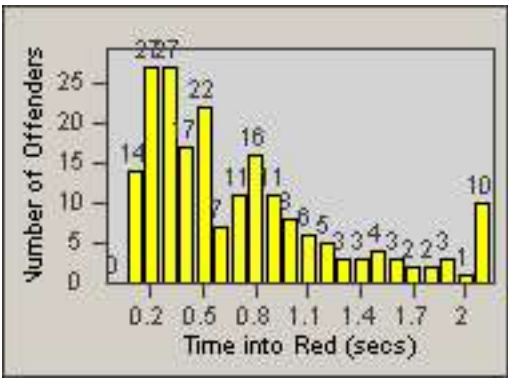

Redflex Redlight Offender Statistics

CONTRACT: Commerce
DATE FROM: 01-Oct-2014

LOCATION: COM-TEGA-03 Garfield and Telegraph
DATE TO: 31-Oct-2014

LANE 1