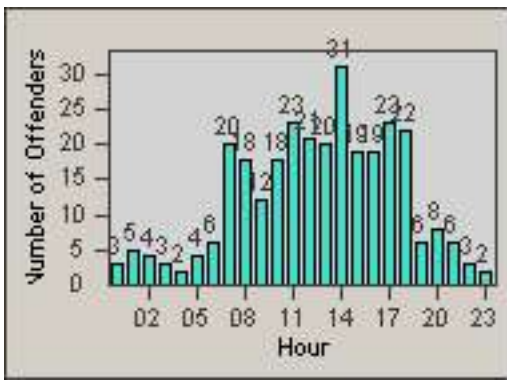

Redflex Redlight Offender Statistics

CONTRACT: Commerce
DATE FROM: 01-Sep-2014

LOCATION: COM-SLGA-01 Slauson Ave and Gage Ave
DATE TO: 30-Sep-2014

LANE 4

LANE 5

LANE TOTAL