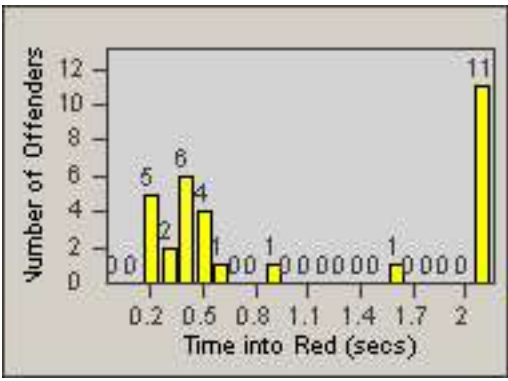

Redflex Redlight Offender Statistics

CONTRACT: Commerce
DATE FROM: 01-Aug-2014

LOCATION: COM-TGAT-01 Atlantic Blvd and Telegraph Rd
DATE TO: 31-Aug-2014

LANE 1

LANE 2

LANE 3