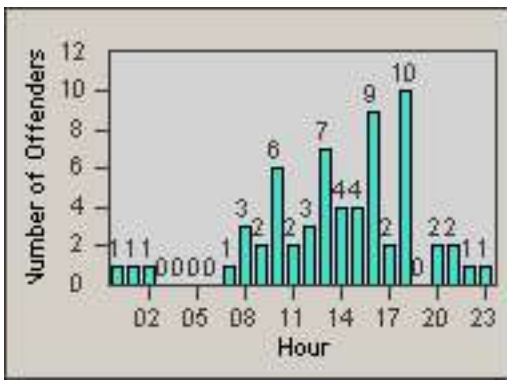

Redflex Redlight Offender Statistics

CONTRACT: Commerce
 DATE FROM: 01-Aug-2014

LOCATION: COM-ATTG-03R Atlantic Blvd and Telegraph Rd
 DATE TO: 31-Aug-2014

LANE 1

LANE 2

LANE 3

Redflex Redlight Offender Statistics