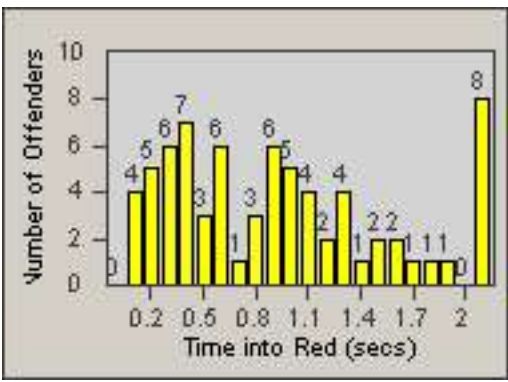

Redflex Redlight Offender Statistics

CONTRACT: Commerce
 DATE FROM: 01-Dec-2014

LOCATION: COM-ATTG-03R Atlantic Blvd and Telegraph Rd
 DATE TO: 31-Dec-2014

LANE 1

LANE 2

LANE 3

Redflex Redlight Offender Statistics