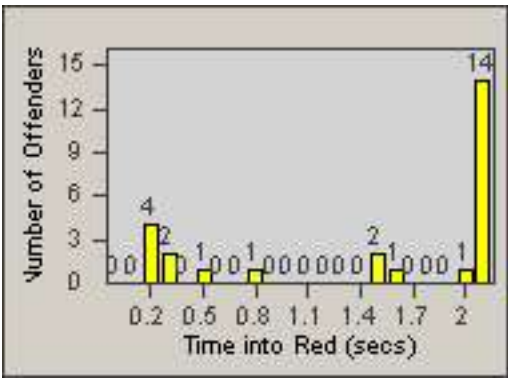

Redflex Redlight Offender Statistics

CONTRACT: Commerce
DATE FROM: 01-Dec-2014

LOCATION: COM-EASL-01 Slauson Ave and Eastern Ave
DATE TO: 31-Dec-2014

LANE 1

LANE 2

LANE 3