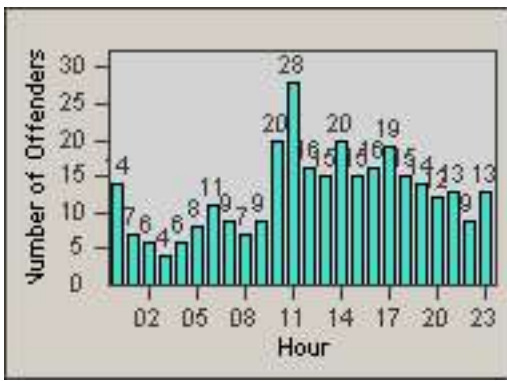

Redflex Redlight Offender Statistics

CONTRACT: Commerce
DATE FROM: 01-Oct-2014

LOCATION: COM-ATTG-03R Atlantic Blvd and Telegraph Rd
DATE TO: 31-Oct-2014

LANE 4

LANE 5

LANE TOTAL