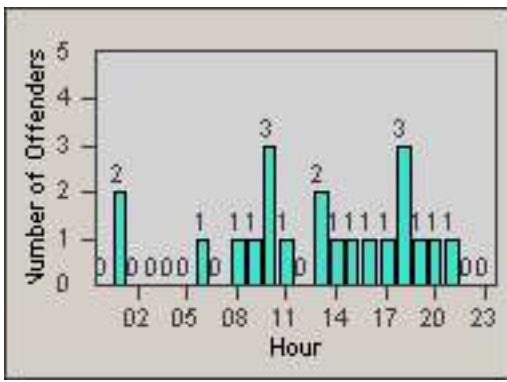

Redflex Redlight Offender Statistics

CONTRACT: Commerce
DATE FROM: 01-Oct-2014

LOCATION: COM-SLGA-01 Slauson Ave and Gage Ave
DATE TO: 31-Oct-2014

LANE 1

LANE 2

LANE 3