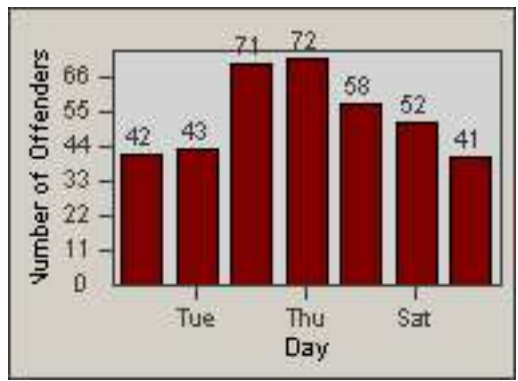

Redflex Redlight Offender Statistics

CONTRACT: Commerce
DATE FROM: 01-Oct-2014

LOCATION: COM-SLGA-01 Slauson Ave and Gage Ave
DATE TO: 31-Oct-2014

LANE 4

LANE 5

LANE TOTAL