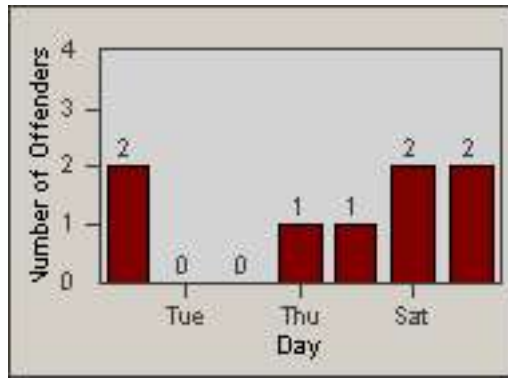

Redflex Redlight Offender Statistics

CONTRACT: Commerce
DATE FROM: 01-Aug-2014

LOCATION: COM-TEGA-01 Garfield and Telegraph
DATE TO: 31-Aug-2014

LANE 1