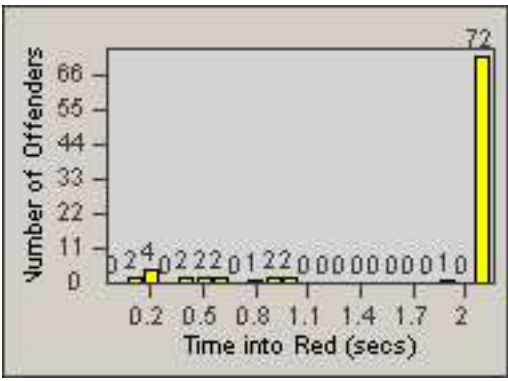

Redflex Redlight Offender Statistics

CONTRACT: Commerce
DATE FROM: 01-Jul-2014

LOCATION: COM-SLGA-03 Slauson Ave and Gage Ave
DATE TO: 31-Jul-2014

LANE 4