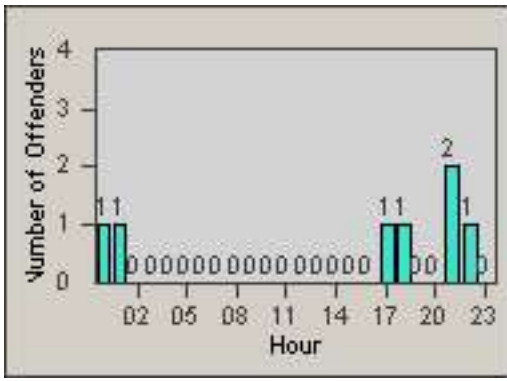

Redflex Redlight Offender Statistics

CONTRACT: Commerce
DATE FROM: 01-Dec-2014

LOCATION: COM-TEGA-03 Garfield and Telegraph
DATE TO: 31-Dec-2014

LANE 4