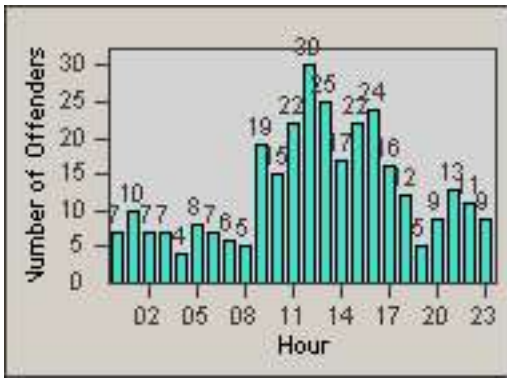

Redflex Redlight Offender Statistics

CONTRACT: Commerce
DATE FROM: 01-Oct-2014

LOCATION: COM-SLEA-01 Slauson Ave and Eastern Ave
DATE TO: 31-Oct-2014

LANE 4