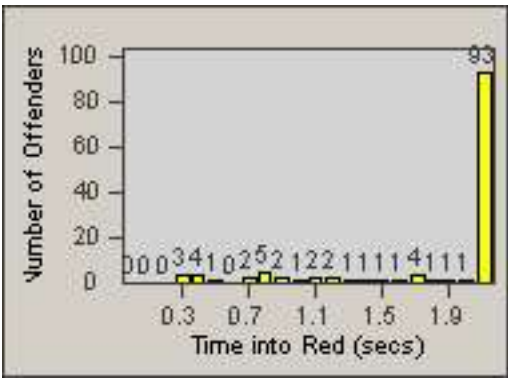

Redflex Redlight Offender Statistics

CONTRACT: Commerce
DATE FROM: 01-Nov-2014

LOCATION: COM-TEGA-01 Garfield and Telegraph
DATE TO: 30-Nov-2014

LANE 4