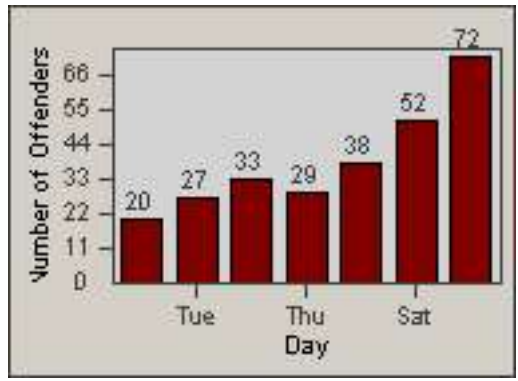

Redflex Redlight Offender Statistics

CONTRACT: Commerce
DATE FROM: 01-Aug-2014

LOCATION: COM-SLEA-01 Slauson Ave and Eastern Ave
DATE TO: 31-Aug-2014

LANE 4