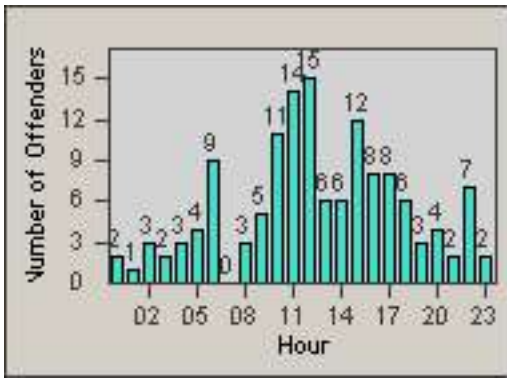

Redflex Redlight Offender Statistics

CONTRACT: Commerce
DATE FROM: 01-Aug-2014

LOCATION: COM-EASL-01 Slauson Ave and Eastern Ave
DATE TO: 31-Aug-2014

LANE 4