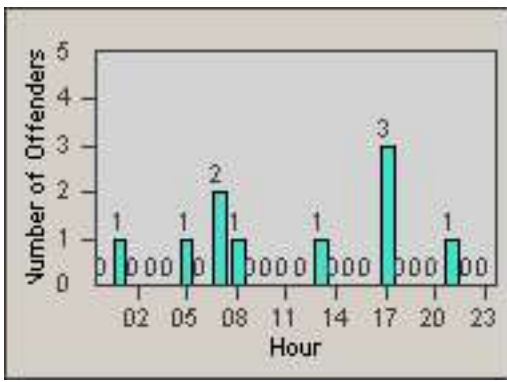

Redflex Redlight Offender Statistics

CONTRACT: Commerce
DATE FROM: 01-Aug-2014

LOCATION: COM-SLGA-03 Slauson Ave and Gage Ave
DATE TO: 31-Aug-2014

LANE 1

LANE 2

LANE 3