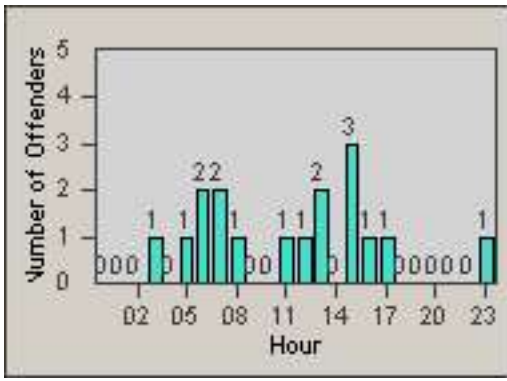

Redflex Redlight Offender Statistics

CONTRACT: Commerce
DATE FROM: 01-Nov-2014

LOCATION: COM-SLGA-03 Slauson Ave and Gage Ave
DATE TO: 30-Nov-2014

LANE 1

LANE 2

LANE 3