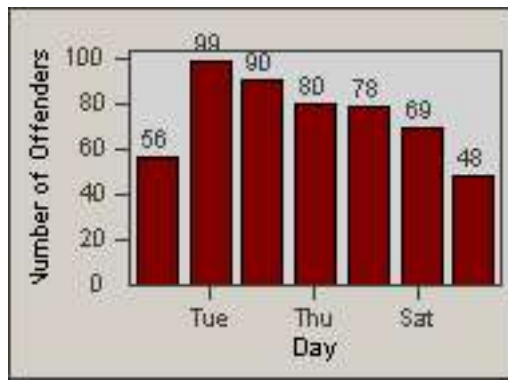

CONTRACT: Commerce
 DATE FROM: 01-Jul-2014

LOCATION: COM-ATTG-03R Atlantic Blvd and Telegraph Rd
 DATE TO: 31-Jul-2014

LANE 4

LANE 5

LANE TOTAL

Redflex Redlight Offender Statistics

CONTRACT: Commerce LOCATION: COM-ATTG-03R Atlantic Blvd and Telegraph Rd
DATE FROM: 01-Jul-2014 DATE TO: 31-Jul-2014