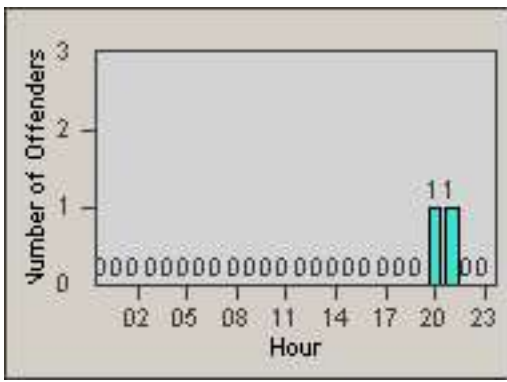

Redflex Redlight Offender Statistics

CONTRACT: Commerce
 DATE FROM: 01-Dec-2014

LOCATION: COM-TEGA-01 Garfield and Telegraph
 DATE TO: 31-Dec-2014

LANE 1

LANE 2

LANE 3

Redflex Redlight Offender Statistics

CONTRACT: Commerce
 DATE FROM: 01-Dec-2014