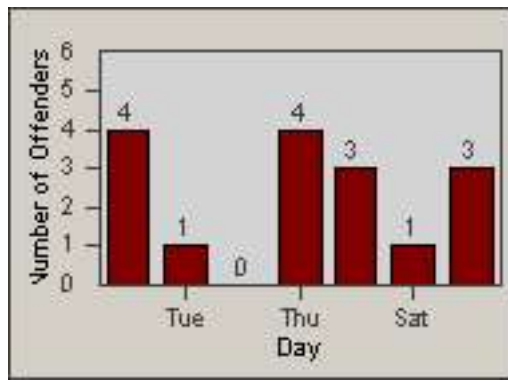

Redflex Redlight Offender Statistics

CONTRACT: Commerce
DATE FROM: 01-Sep-2014

LOCATION: COM-SLEA-01 Slauson Ave and Eastern Ave
DATE TO: 30-Sep-2014

LANE 1

LANE 2

LANE 3