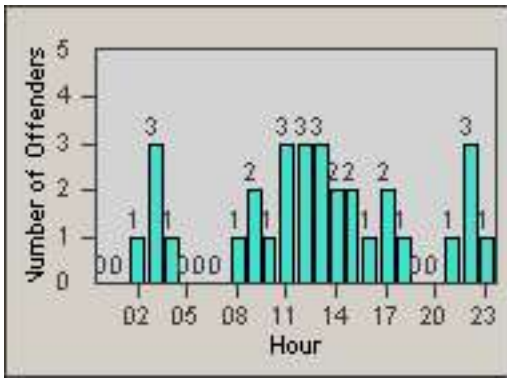

Redflex Redlight Offender Statistics

CONTRACT: Commerce
DATE FROM: 01-Aug-2014

LOCATION: COM-TGAT-01 Atlantic Blvd and Telegraph Rd
DATE TO: 31-Aug-2014

LANE 1

LANE 2

LANE 3