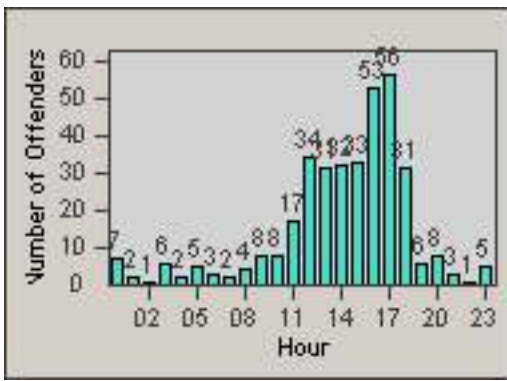

CONTRACT: Commerce
 DATE FROM: 01-Jul-2014

LOCATION: COM-ATTG-03L Atlantic Blvd and Telegraph Rd
 DATE TO: 31-Jul-2014

LANE 4

LANE 5

LANE TOTAL

Redflex Redlight Offender Statistics

CONTRACT: Commerce
DATE FROM: 01-Jul-2014