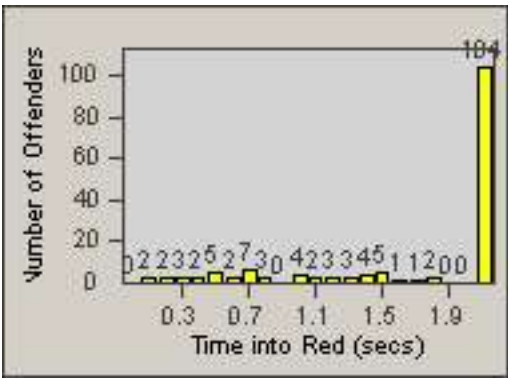

Redflex Redlight Offender Statistics

CONTRACT: Commerce
DATE FROM: 01-Jul-2014

LOCATION: COM-EASL-01 Slauson Ave and Eastern Ave
DATE TO: 31-Jul-2014

LANE 4