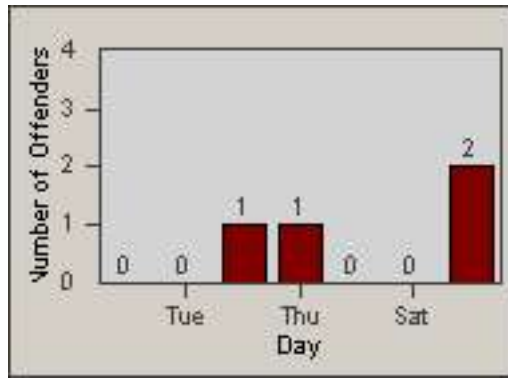

Redflex Redlight Offender Statistics

CONTRACT: Commerce
 DATE FROM: 01-Jul-2014

LOCATION: COM-TEGA-01 Garfield and Telegraph
 DATE TO: 31-Jul-2014

LANE 1

LANE 2

LANE 3

Redflex Redlight Offender Statistics

CONTRACT: Commerce
 DATE FROM: 01-Jul-2014