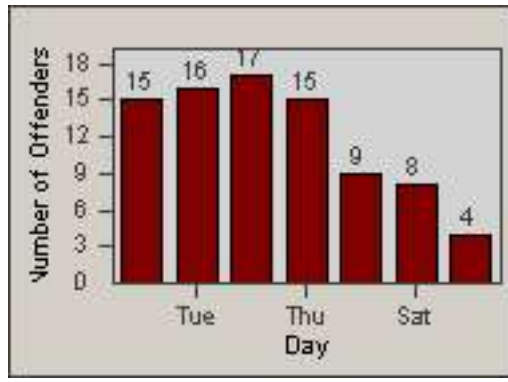

Redflex Redlight Offender Statistics

CONTRACT: Commerce
DATE FROM: 01-Jul-2014

LOCATION: COM-SLGA-01 Slauson Ave and Gage Ave
DATE TO: 31-Jul-2014

LANE 1