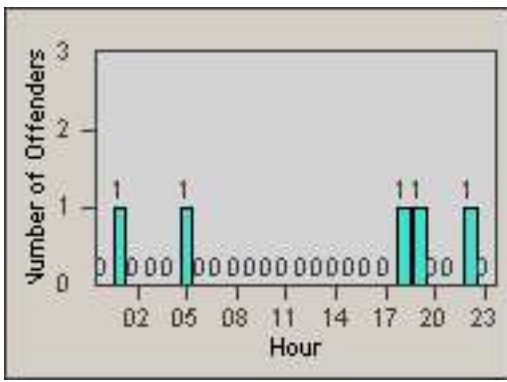

Redflex Redlight Offender Statistics

CONTRACT: Commerce
 DATE FROM: 01-Oct-2014

LOCATION: COM-TEGA-01 Garfield and Telegraph
 DATE TO: 31-Oct-2014

LANE 1

LANE 2

LANE 3

Redflex Redlight Offender Statistics

CONTRACT: Commerce
 DATE FROM: 01-Oct-2014