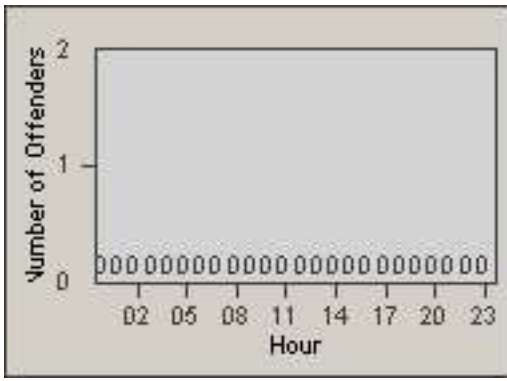

LANE 1

LANE 2

LANE 3

Redflex Redlight Offender Statistics

CONTRACT: Commerce
 DATE FROM: 01-Aug-2014

LOCATION: COM-ATTG-03L Atlantic Blvd and Telegraph Rd
 DATE TO: 31-Aug-2014

LANE 4

LANE 5