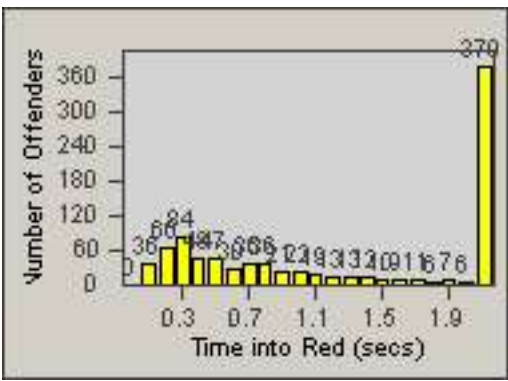

LOCATION: COM-TEGA-03 Garfield and Telegraph
 DATE TO: 31-Oct-2014

LANE 4

LANE 5

LANE TOTAL

Redflex Redlight Offender Statistics

CONTRACT: Commerce LOCATION: COM-TEGA-03 Garfield and Telegraph
DATE FROM: 01-Oct-2014 DATE TO: 31-Oct-2014