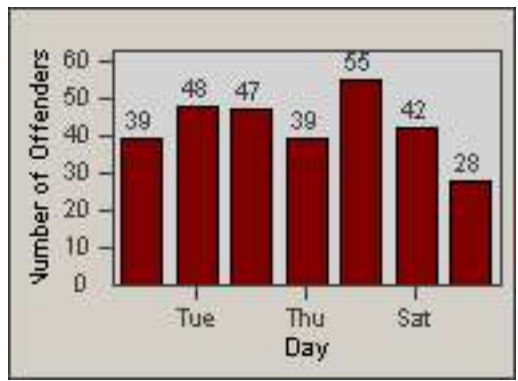

Redflex Redlight Offender Statistics

CONTRACT: Commerce
DATE FROM: 01-Sep-2014

LOCATION: COM-SLGA-01 Slauson Ave and Gage Ave
DATE TO: 30-Sep-2014

LANE 4

LANE 5

LANE TOTAL