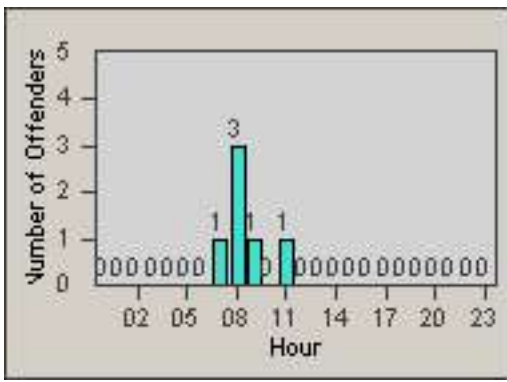

Redflex Redlight Offender Statistics

CONTRACT: Commerce
DATE FROM: 01-Nov-2014

LOCATION: COM-SLGA-03 Slauson Ave and Gage Ave
DATE TO: 30-Nov-2014

LANE 1

LANE 2

LANE 3