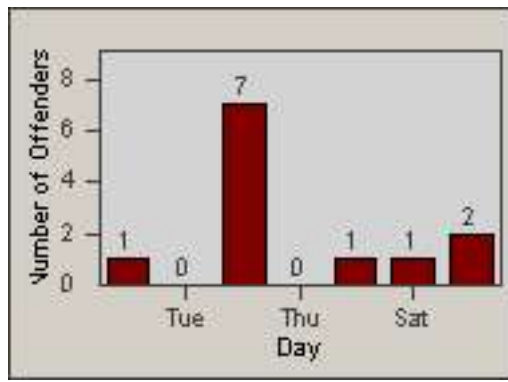

Redflex Redlight Offender Statistics

CONTRACT: Commerce
 DATE FROM: 01-Oct-2014

LOCATION: COM-SLGA-03 Slauson Ave and Gage Ave
 DATE TO: 31-Oct-2014

LANE 1

LANE 2

LANE 3

Redflex Redlight Offender Statistics