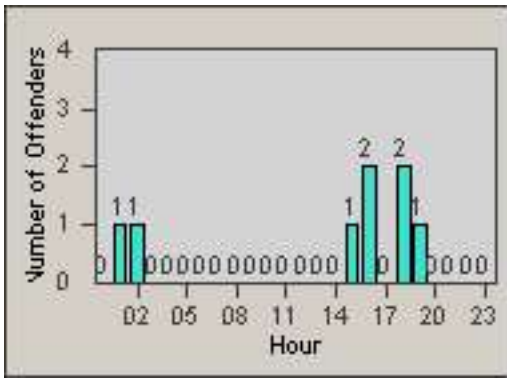

Redflex Redlight Offender Statistics

CONTRACT: Commerce
DATE FROM: 01-Jul-2014

LOCATION: COM-SLGA-03 Slauson Ave and Gage Ave
DATE TO: 31-Jul-2014

LANE 1

LANE 2

LANE 3