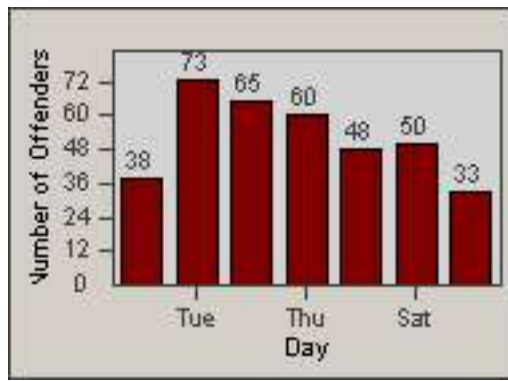

Redflex Redlight Offender Statistics

CONTRACT: Commerce
DATE FROM: 01-Jul-2014

LOCATION: COM-ATTG-03R Atlantic Blvd and Telegraph Rd
DATE TO: 31-Jul-2014

LANE 4

LANE 5

LANE TOTAL