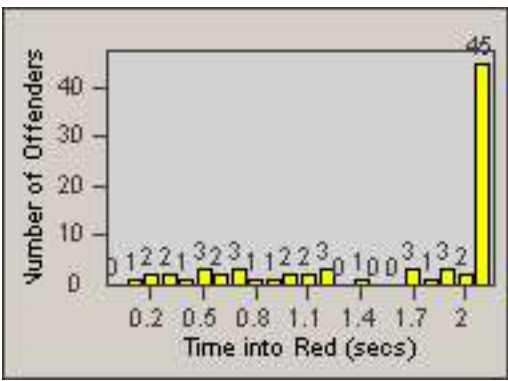

LOCATION: COM-TEGA-01 Garfield and Telegraph
 DATE TO: 31-Jul-2014

LANE 4

LANE 5

LANE TOTAL

Redflex Redlight Offender Statistics

CONTRACT: Commerce LOCATION: COM-TEGA-01 Garfield and Telegraph
DATE FROM: 01-Jul-2014 DATE TO: 31-Jul-2014