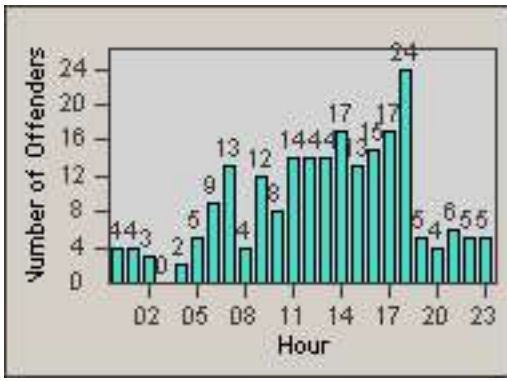

Redflex Redlight Offender Statistics

CONTRACT: Commerce
DATE FROM: 01-Jul-2014

LOCATION: COM-SLGA-01 Slauson Ave and Gage Ave
DATE TO: 31-Jul-2014

LANE 4