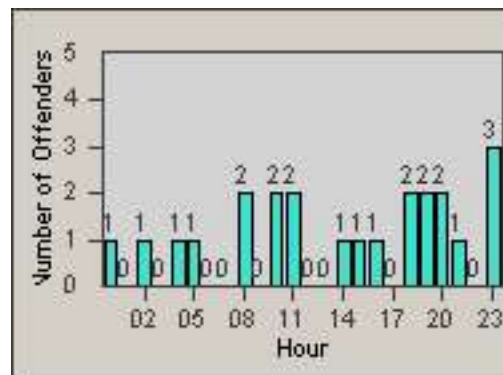

Redflex Redlight Offender Statistics

CONTRACT: Commerce

LOCATION: COM-SLEA-01 Slauson Ave and Eastern Ave

DATE FROM: 01-Dec-2014

DATE TO: 31-Dec-2014

LANE 1

LANE 2

LANE 3