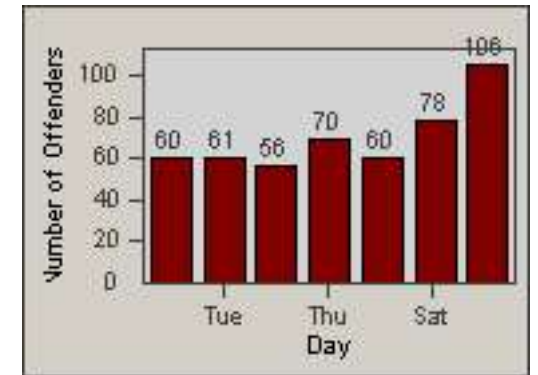

LOCATION: COM-TEGA-03 Garfield and Telegraph

DATE FROM: 01-Nov-2014

DATE TO: 30-Nov-2014

LANE 4

LANE 5

LANE TOTAL

Redflex Redlight Offender Statistics

CONTRACT: Commerce LOCATION: COM-TEGA-03 Garfield and Telegraph
DATE FROM: 01-Nov-2014 DATE TO: 30-Nov-2014