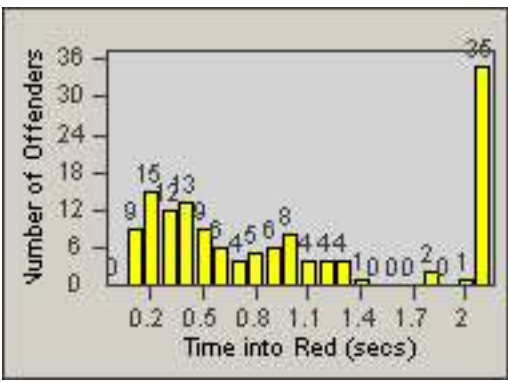

Redflex Redlight Offender Statistics

CONTRACT: Commerce
DATE FROM: 01-Jul-2014

LOCATION: COM-TGAT-01 Atlantic Blvd and Telegraph Rd
DATE TO: 31-Jul-2014

LANE 1

LANE 2

LANE 3