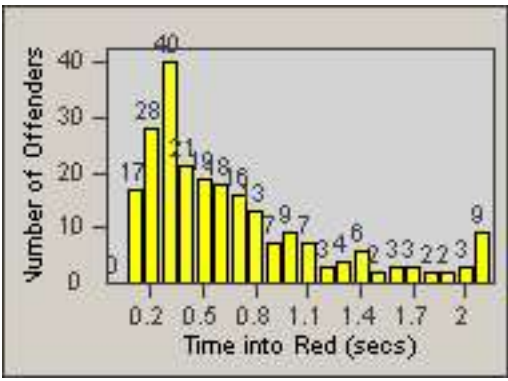

Redflex Redlight Offender Statistics

CONTRACT: Commerce
DATE FROM: 01-Oct-2014

LOCATION: COM-TEGA-03 Garfield and Telegraph
DATE TO: 31-Oct-2014

LANE 1

LANE 2

LANE 3

Redflex Redlight Offender Statistics

CONTRACT: Commerce
 DATE FROM: 01-Oct-2014