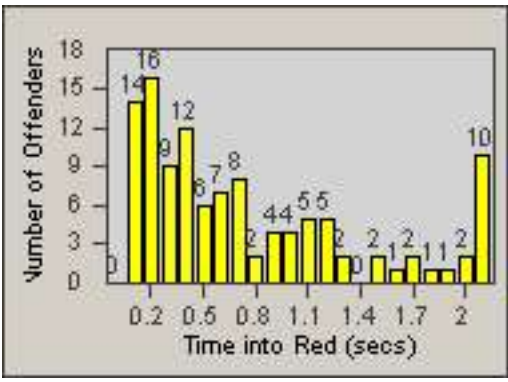

Redflex Redlight Offender Statistics

CONTRACT: Commerce
DATE FROM: 01-Aug-2014

LOCATION: COM-SLGA-01 Slauson Ave and Gage Ave
DATE TO: 31-Aug-2014

LANE 1