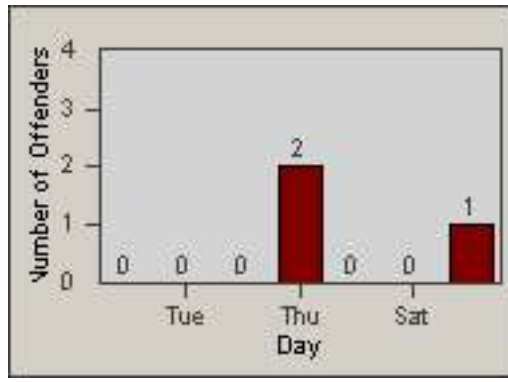

Redflex Redlight Offender Statistics

CONTRACT: Commerce
 DATE FROM: 01-Jul-2014

LOCATION: COM-TEGA-01 Garfield and Telegraph
 DATE TO: 31-Jul-2014

LANE 1

LANE 2

LANE 3

Redflex Redlight Offender Statistics

CONTRACT: Commerce
 DATE FROM: 01-Jul-2014