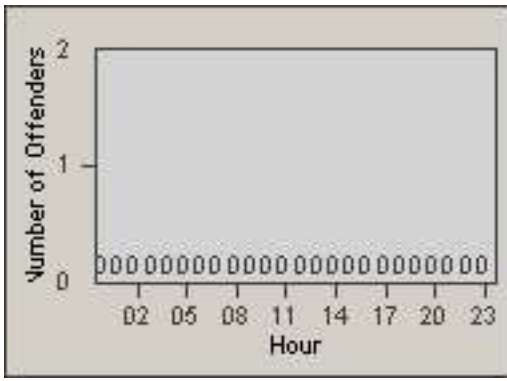

Redflex Redlight Offender Statistics

CONTRACT: Commerce
DATE FROM: 01-Aug-2014

LOCATION: COM-TGAT-01 Atlantic Blvd and Telegraph Rd
DATE TO: 31-Aug-2014

LANE 4