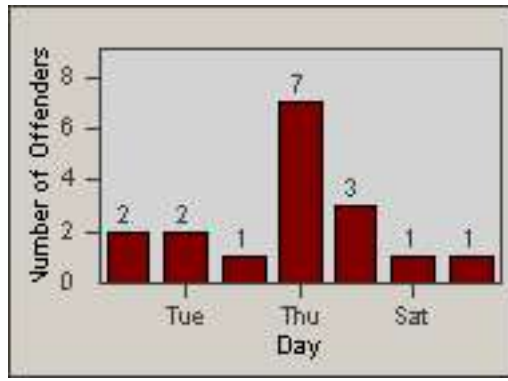

Redflex Redlight Offender Statistics

CONTRACT: Commerce
 DATE FROM: 01-Oct-2014

LOCATION: COM-SLGA-01 Slauson Ave and Gage Ave
 DATE TO: 31-Oct-2014

LANE 1

LANE 2

LANE 3

Redflex Redlight Offender Statistics