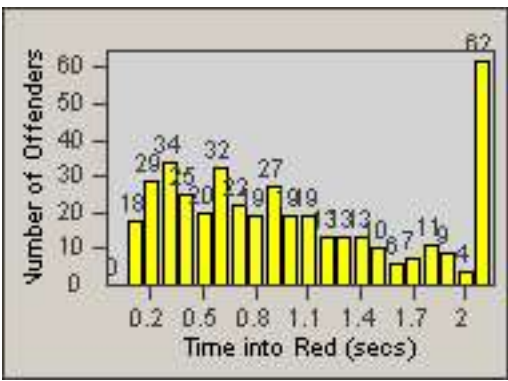

CONTRACT: Commerce
 DATE FROM: 01-Dec-2014

LOCATION: COM-ATTG-03R Atlantic Blvd and Telegraph Rd
 DATE TO: 31-Dec-2014

LANE 4

LANE 5

LANE TOTAL

Redflex Redlight Offender Statistics

CONTRACT: Commerce LOCATION: COM-ATTG-03R Atlantic Blvd and Telegraph Rd
DATE FROM: 01-Dec-2014 DATE TO: 31-Dec-2014