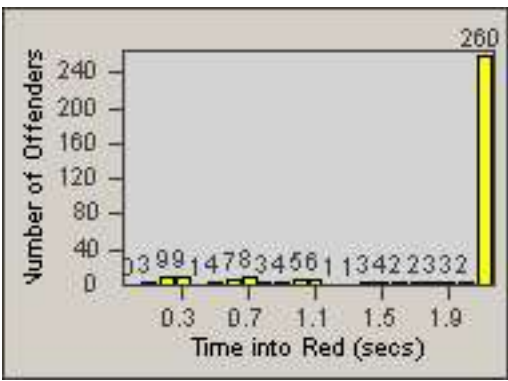

Redflex Redlight Offender Statistics

CONTRACT: Commerce
DATE FROM: 01-Jul-2014

LOCATION: COM-TEGA-03 Garfield and Telegraph
DATE TO: 31-Jul-2014

LANE 4

LANE 5

LANE TOTAL