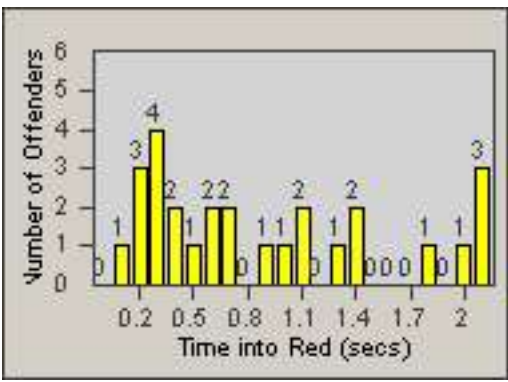

Redflex Redlight Offender Statistics

CONTRACT: Commerce
DATE FROM: 01-Dec-2014

LOCATION: COM-EASL-01 Slauson Ave and Eastern Ave
DATE TO: 31-Dec-2014

LANE 1

LANE 2

LANE 3