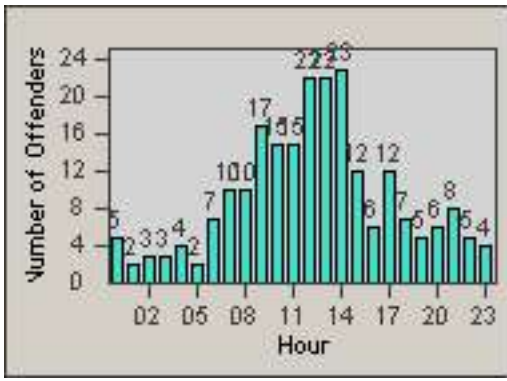

Redflex Redlight Offender Statistics

CONTRACT: Commerce
DATE FROM: 01-Sep-2014

LOCATION: COM-EASL-01 Slauson Ave and Eastern Ave
DATE TO: 30-Sep-2014

LANE 4