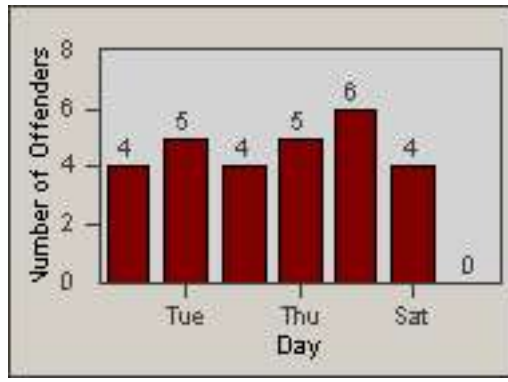

Redflex Redlight Offender Statistics

CONTRACT: Commerce
DATE FROM: 01-Nov-2014

LOCATION: COM-SLGA-03 Slauson Ave and Gage Ave
DATE TO: 30-Nov-2014

LANE 1