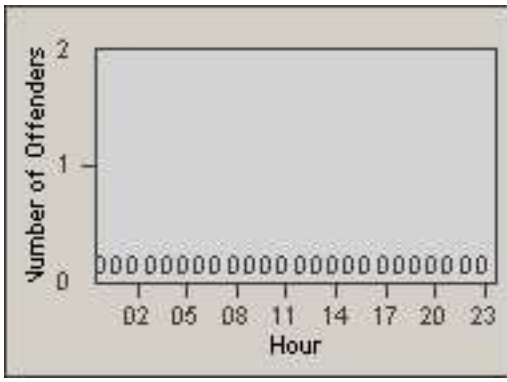

Redflex Redlight Offender Statistics

CONTRACT: Commerce
DATE FROM: 01-Dec-2014

LOCATION: COM-ATTG-03R Atlantic Blvd and Telegraph Rd
DATE TO: 31-Dec-2014

LANE 1