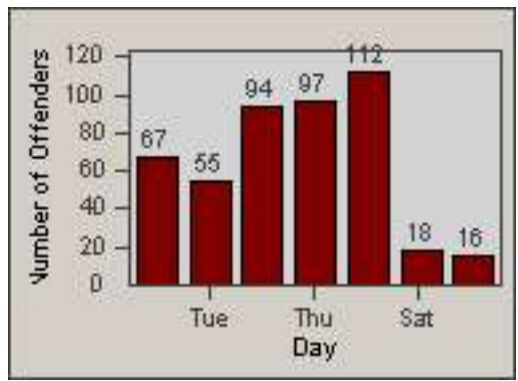

LOCATION: COM-ATTG-03L Atlantic Blvd and Telegraph Rd
 DATE TO: 31-Oct-2014

LANE 4

LANE 5

LANE TOTAL

Redflex Redlight Offender Statistics

CONTRACT: Commerce LOCATION: COM-ATTG-03L Atlantic Blvd and Telegraph Rd
DATE FROM: 01-Oct-2014 DATE TO: 31-Oct-2014