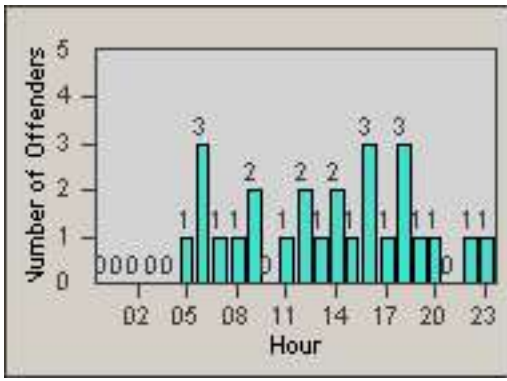

Redflex Redlight Offender Statistics

CONTRACT: Commerce
DATE FROM: 01-Dec-2014

LOCATION: COM-EASL-01 Slauson Ave and Eastern Ave
DATE TO: 31-Dec-2014

LANE 1

LANE 2

LANE 3