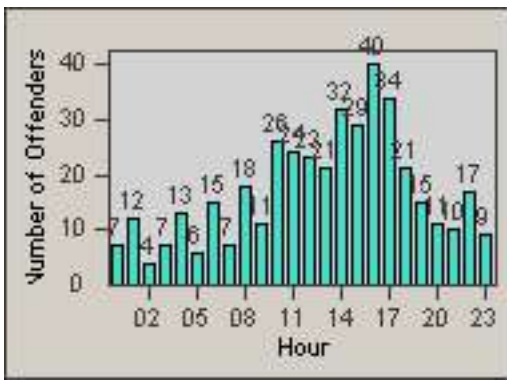

CONTRACT: Commerce
 DATE FROM: 01-Dec-2014

LOCATION: COM-ATTG-03R Atlantic Blvd and Telegraph Rd
 DATE TO: 31-Dec-2014

LANE 4

LANE 5

LANE TOTAL

Redflex Redlight Offender Statistics

CONTRACT: Commerce LOCATION: COM-ATTG-03R Atlantic Blvd and Telegraph Rd
DATE FROM: 01-Dec-2014 DATE TO: 31-Dec-2014