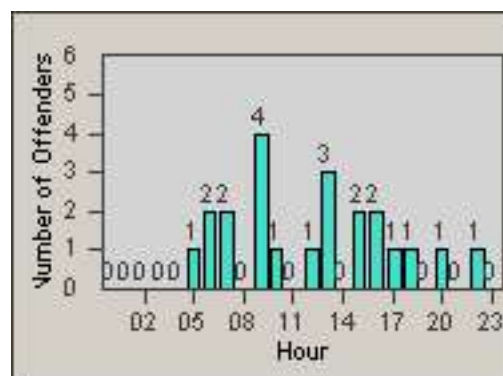

Redflex Redlight Offender Statistics

CONTRACT: Commerce

LOCATION: COM-SLGA-01 Slauson Ave and Gage Ave

DATE FROM: 01-Nov-2014

DATE TO: 30-Nov-2014

LANE 1

LANE 2

LANE 3