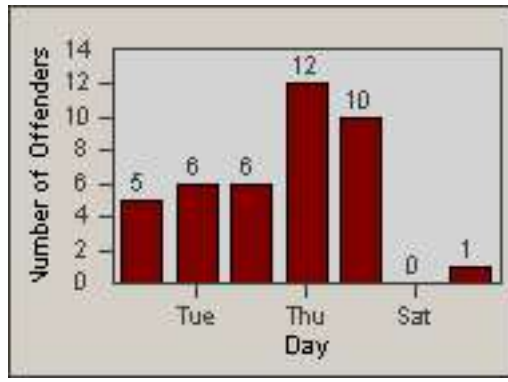

Redflex Redlight Offender Statistics

CONTRACT: Commerce
DATE FROM: 01-Oct-2014

LOCATION: COM-EASL-01 Slauson Ave and Eastern Ave
DATE TO: 31-Oct-2014

LANE 1