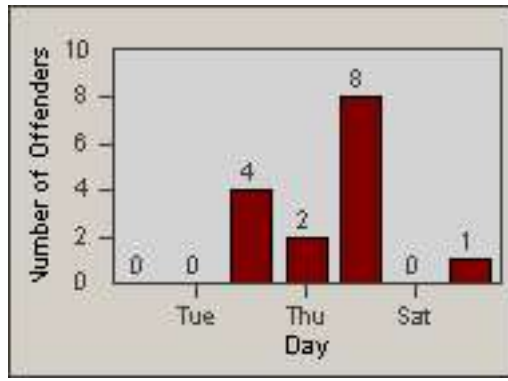

Redflex Redlight Offender Statistics

CONTRACT: Commerce
 DATE FROM: 01-Aug-2014

LOCATION: COM-SLGA-03 Slauson Ave and Gage Ave
 DATE TO: 31-Aug-2014

LANE 1

LANE 2

LANE 3

Redflex Redlight Offender Statistics