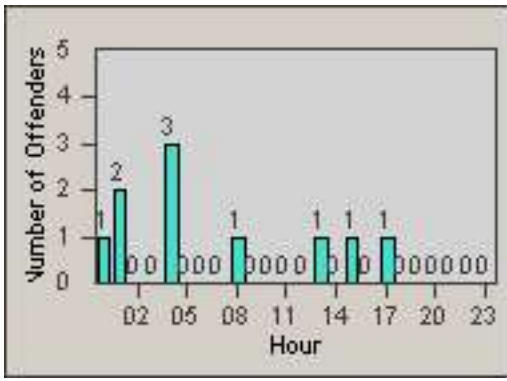

Redflex Redlight Offender Statistics

CONTRACT: Commerce
DATE FROM: 01-Sep-2014

LOCATION: COM-SLGA-03 Slauson Ave and Gage Ave
DATE TO: 30-Sep-2014

LANE 1

LANE 2

LANE 3