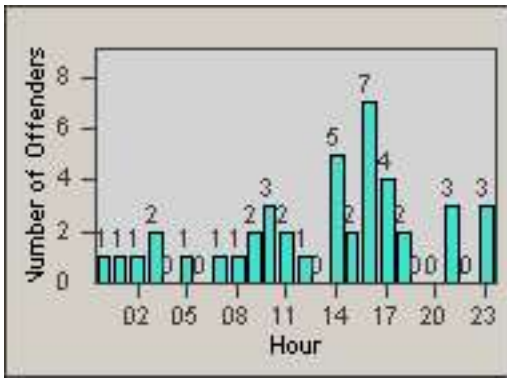

Redflex Redlight Offender Statistics

CONTRACT: Commerce
DATE FROM: 01-Dec-2014

LOCATION: COM-TGAT-01 Atlantic Blvd and Telegraph Rd
DATE TO: 31-Dec-2014

LANE 1

LANE 2

LANE 3