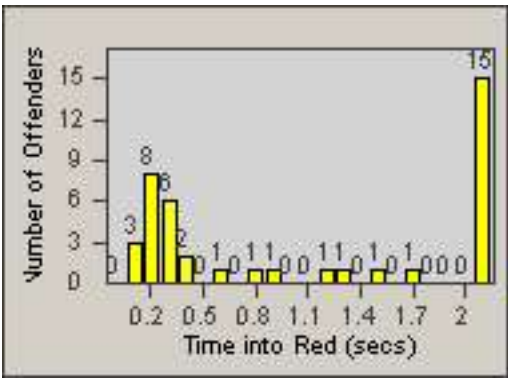

Redflex Redlight Offender Statistics

CONTRACT: Commerce
DATE FROM: 01-Nov-2014

LOCATION: COM-EASL-01 Slauson Ave and Eastern Ave
DATE TO: 30-Nov-2014

LANE 1

LANE 2

LANE 3