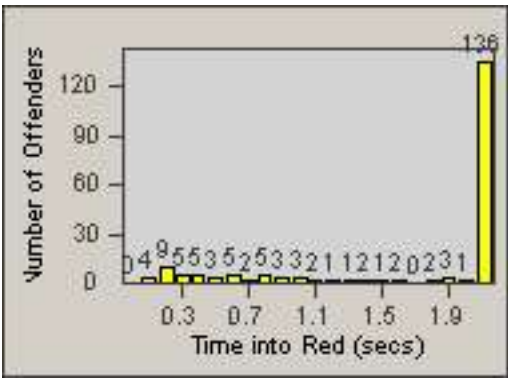

Redflex Redlight Offender Statistics

CONTRACT: Commerce
DATE FROM: 01-Oct-2014

LOCATION: COM-EASL-01 Slauson Ave and Eastern Ave
DATE TO: 31-Oct-2014

LANE 4