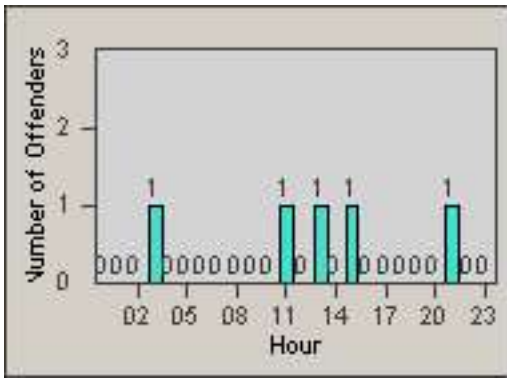

Redflex Redlight Offender Statistics

CONTRACT: Commerce
 DATE FROM: 01-Oct-2014

LOCATION: COM-TEGA-01 Garfield and Telegraph
 DATE TO: 31-Oct-2014

LANE 1

LANE 2

LANE 3

Redflex Redlight Offender Statistics

CONTRACT: Commerce
 DATE FROM: 01-Oct-2014