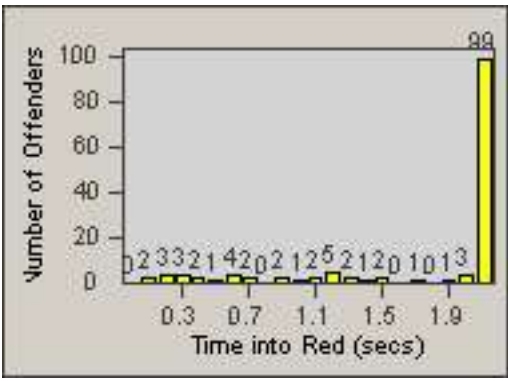

Redflex Redlight Offender Statistics

CONTRACT: Commerce
DATE FROM: 01-Dec-2014

LOCATION: COM-TEGA-01 Garfield and Telegraph
DATE TO: 31-Dec-2014

LANE 4