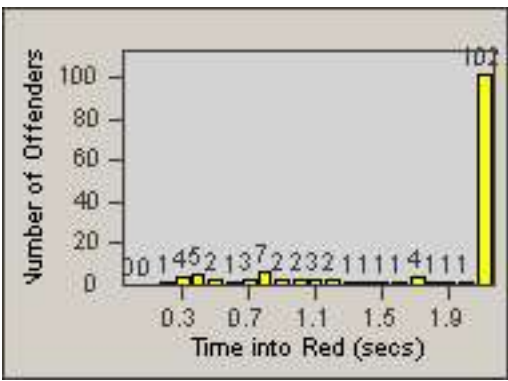

LOCATION: COM-TEGA-01 Garfield and Telegraph
 DATE TO: 30-Nov-2014

LANE 4

LANE 5

LANE TOTAL

Redflex Redlight Offender Statistics

CONTRACT: Commerce LOCATION: COM-TEGA-01 Garfield and Telegraph
DATE FROM: 01-Nov-2014 DATE TO: 30-Nov-2014