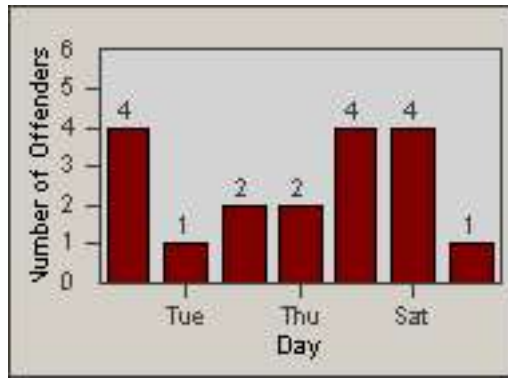

Redflex Redlight Offender Statistics

CONTRACT: Commerce
DATE FROM: 01-Aug-2014

LOCATION: COM-TGAT-01 Atlantic Blvd and Telegraph Rd
DATE TO: 31-Aug-2014

LANE 1