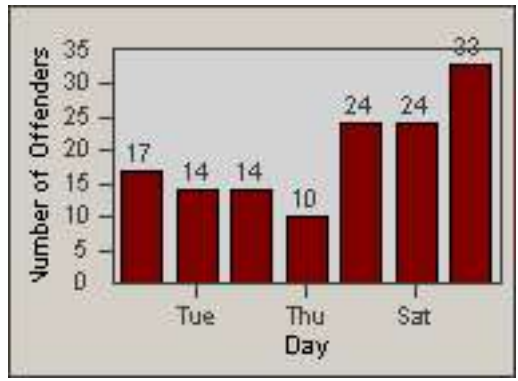

Redflex Redlight Offender Statistics

CONTRACT: Commerce
DATE FROM: 01-Dec-2014

LOCATION: COM-TEGA-01 Garfield and Telegraph
DATE TO: 31-Dec-2014

LANE 4