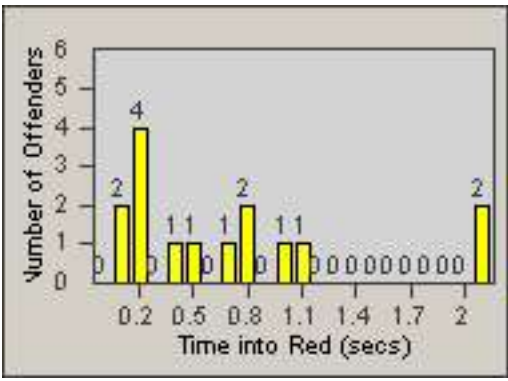

Redflex Redlight Offender Statistics

CONTRACT: Commerce
DATE FROM: 01-Aug-2014

LOCATION: COM-SLGA-03 Slauson Ave and Gage Ave
DATE TO: 31-Aug-2014

LANE 1

LANE 2

LANE 3