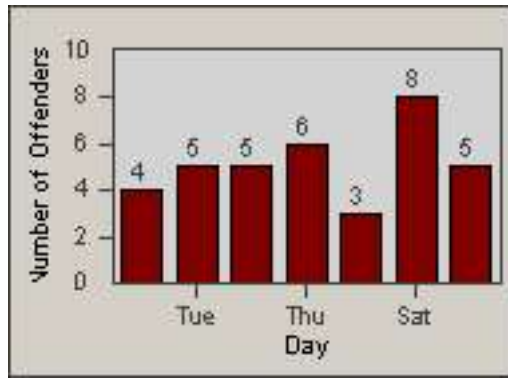

Redflex Redlight Offender Statistics

CONTRACT: Commerce
DATE FROM: 01-Oct-2014

LOCATION: COM-TGAT-01 Atlantic Blvd and Telegraph Rd
DATE TO: 31-Oct-2014

LANE 1