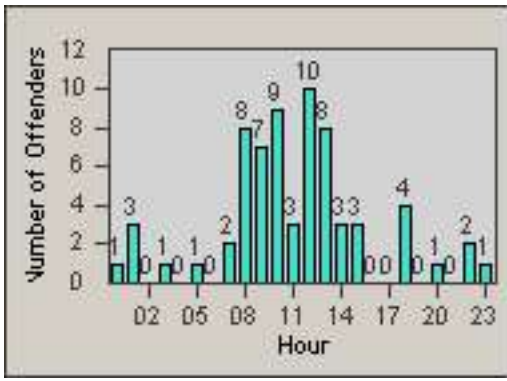

Redflex Redlight Offender Statistics

CONTRACT: Commerce
DATE FROM: 01-Sep-2014

LOCATION: COM-SLGA-03 Slauson Ave and Gage Ave
DATE TO: 30-Sep-2014

LANE 4