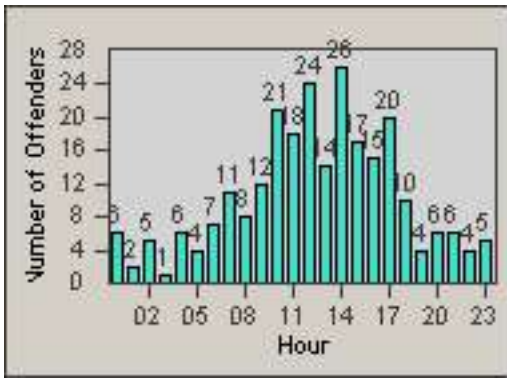

Redflex Redlight Offender Statistics

CONTRACT: Commerce
DATE FROM: 01-Oct-2014

LOCATION: COM-SLGA-01 Slauson Ave and Gage Ave
DATE TO: 31-Oct-2014

LANE 4