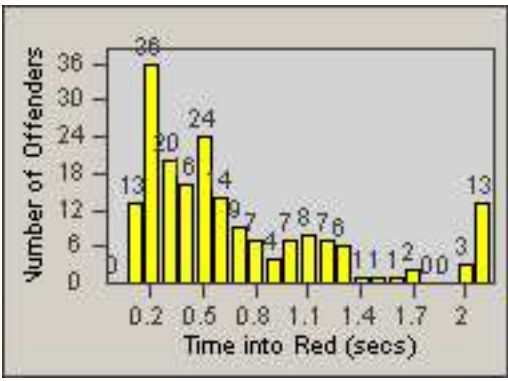

Redflex Redlight Offender Statistics

CONTRACT: Commerce
 DATE FROM: 01-Nov-2014

LOCATION: COM-TEGA-03 Garfield and Telegraph
 DATE TO: 30-Nov-2014

LANE 1

LANE 2

LANE 3

Redflex Redlight Offender Statistics

CONTRACT: Commerce