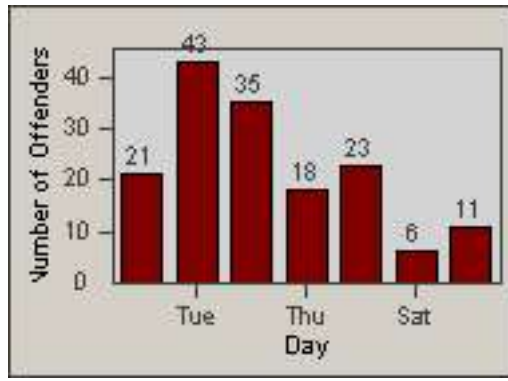

Redflex Redlight Offender Statistics

CONTRACT: Commerce
 DATE FROM: 01-Dec-2014

LOCATION: COM-TEGA-03 Garfield and Telegraph
 DATE TO: 31-Dec-2014

LANE 1

LANE 2

LANE 3

Redflex Redlight Offender Statistics

CONTRACT: Commerce
 DATE FROM: 01-Dec-2014