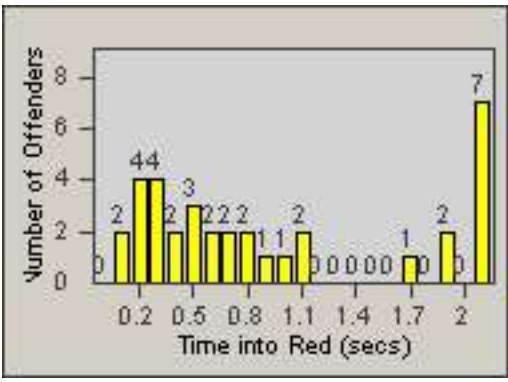

Redflex Redlight Offender Statistics

CONTRACT: Commerce
DATE FROM: 01-Jul-2014

LOCATION: COM-SLGA-03 Slauson Ave and Gage Ave
DATE TO: 31-Jul-2014

LANE 1