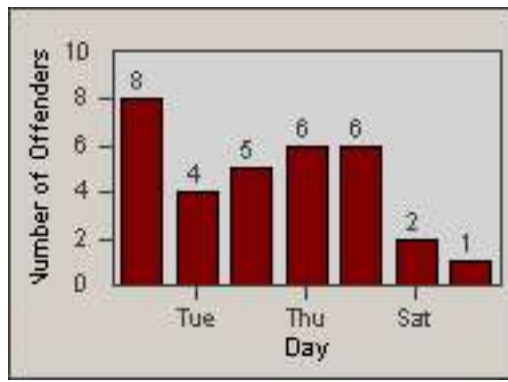

Redflex Redlight Offender Statistics

CONTRACT: Commerce
 DATE FROM: 01-Jul-2014

LOCATION: COM-EASL-01 Slauson Ave and Eastern Ave
 DATE TO: 31-Jul-2014

LANE 1

LANE 2

LANE 3

Redflex Redlight Offender Statistics