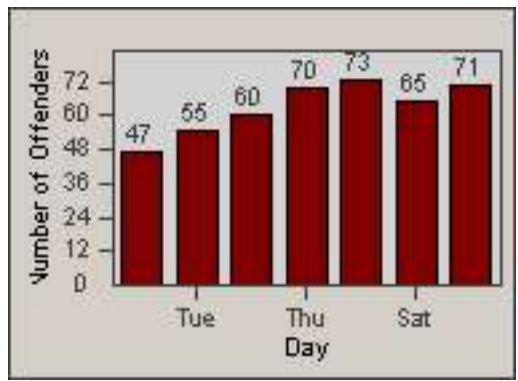

Redflex Redlight Offender Statistics

CONTRACT: Commerce
DATE FROM: 01-Oct-2014

LOCATION: COM-SLEA-01 Slauson Ave and Eastern Ave
DATE TO: 31-Oct-2014

LANE 4

LANE 5

LANE TOTAL