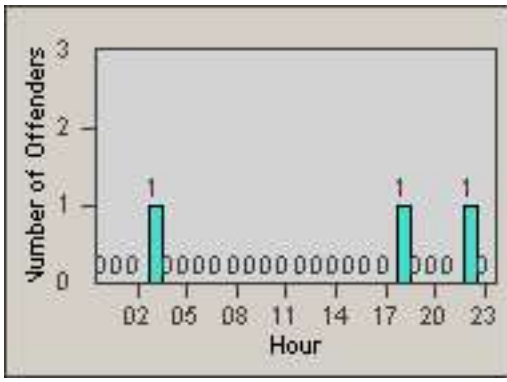

Redflex Redlight Offender Statistics

CONTRACT: Commerce
 DATE FROM: 01-Jul-2014

LOCATION: COM-TEGA-01 Garfield and Telegraph
 DATE TO: 31-Jul-2014

LANE 1

LANE 2

LANE 3

Redflex Redlight Offender Statistics

CONTRACT: Commerce
 DATE FROM: 01-Jul-2014