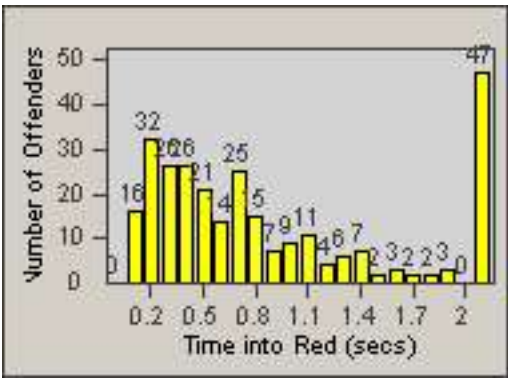

Redflex Redlight Offender Statistics

CONTRACT: Commerce
DATE FROM: 01-Aug-2014

LOCATION: COM-ATTG-03L Atlantic Blvd and Telegraph Rd
DATE TO: 31-Aug-2014

LANE 1

LANE 2

LANE 3