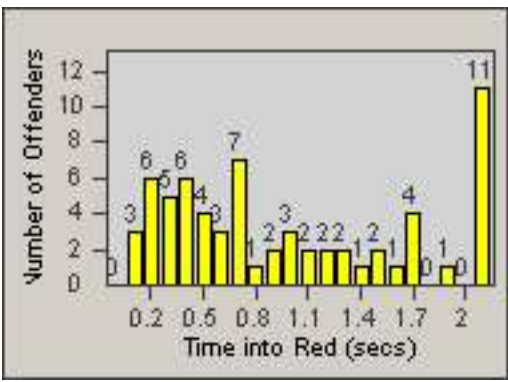

CONTRACT: Commerce
 DATE FROM: 01-Nov-2014

LOCATION: COM-ATTG-03R Atlantic Blvd and Telegraph Rd
 DATE TO: 30-Nov-2014

LANE 1

LANE 2

LANE 3

Redflex Redlight Offender Statistics

CONTRACT: Commerce
 DATE FROM: 01-Nov-2014