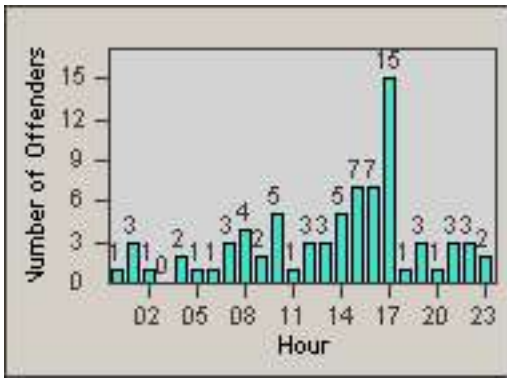

Redflex Redlight Offender Statistics

CONTRACT: Commerce
DATE FROM: 01-Jul-2014

LOCATION: COM-ATTG-03R Atlantic Blvd and Telegraph Rd
DATE TO: 31-Jul-2014

LANE 4