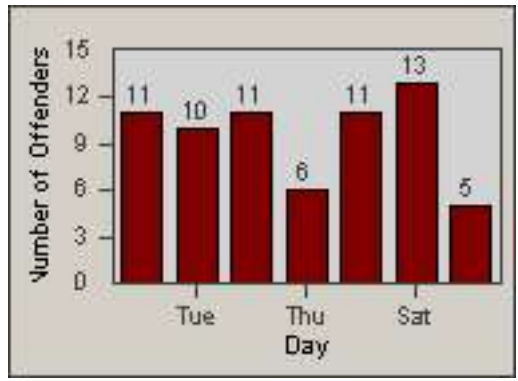

Redflex Redlight Offender Statistics

CONTRACT: Commerce
DATE FROM: 01-Sep-2014

LOCATION: COM-SLGA-03 Slauson Ave and Gage Ave
DATE TO: 30-Sep-2014

LANE 4