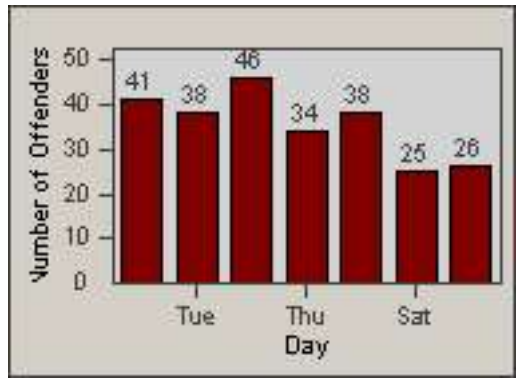

Redflex Redlight Offender Statistics

CONTRACT: Commerce
DATE FROM: 01-Dec-2014

LOCATION: COM-EASL-01 Slauson Ave and Eastern Ave
DATE TO: 31-Dec-2014

LANE 4