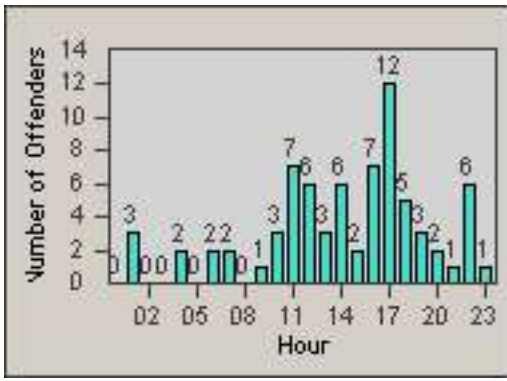

Redflex Redlight Offender Statistics

CONTRACT: Commerce
DATE FROM: 01-Dec-2014

LOCATION: COM-ATTG-03R Atlantic Blvd and Telegraph Rd
DATE TO: 31-Dec-2014

LANE 4