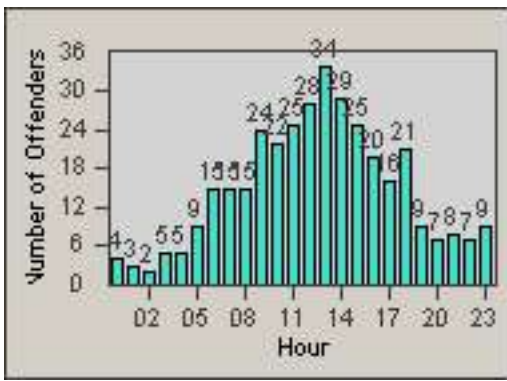

Redflex Redlight Offender Statistics

CONTRACT: Commerce
DATE FROM: 01-Nov-2014

LOCATION: COM-SLGA-01 Slauson Ave and Gage Ave
DATE TO: 30-Nov-2014

LANE 4

LANE 5

LANE TOTAL