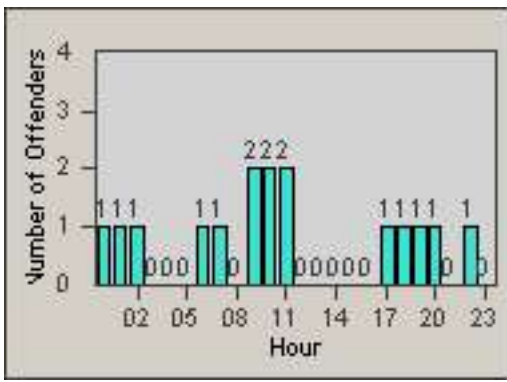

Redflex Redlight Offender Statistics

CONTRACT: Commerce
DATE FROM: 01-Sep-2014

LOCATION: COM-SLEA-01 Slauson Ave and Eastern Ave
DATE TO: 30-Sep-2014

LANE 1

LANE 2

LANE 3