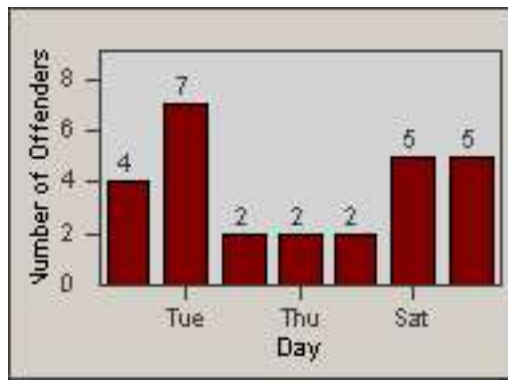

Redflex Redlight Offender Statistics

CONTRACT: Commerce
DATE FROM: 01-Dec-2014

LOCATION: COM-EASL-01 Slauson Ave and Eastern Ave
DATE TO: 31-Dec-2014

LANE 1

LANE 2

LANE 3