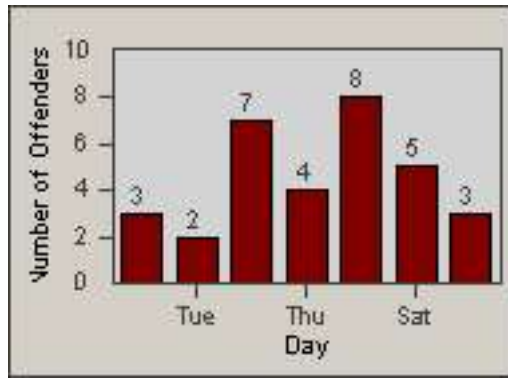

Redflex Redlight Offender Statistics

CONTRACT: Commerce
DATE FROM: 01-Oct-2014

LOCATION: COM-EASL-01 Slauson Ave and Eastern Ave
DATE TO: 31-Oct-2014

LANE 1

LANE 2

LANE 3