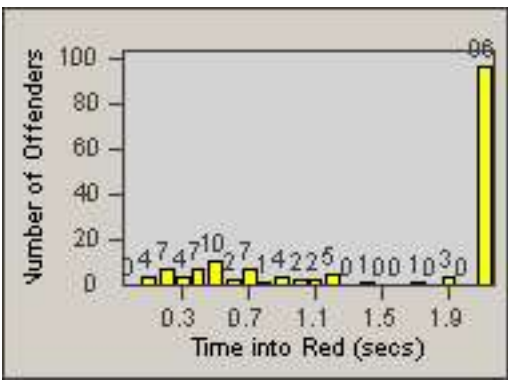

Redflex Redlight Offender Statistics

CONTRACT: Commerce
DATE FROM: 01-Dec-2014

LOCATION: COM-SLGA-03 Slauson Ave and Gage Ave
DATE TO: 31-Dec-2014

LANE 4

LANE 5

LANE TOTAL