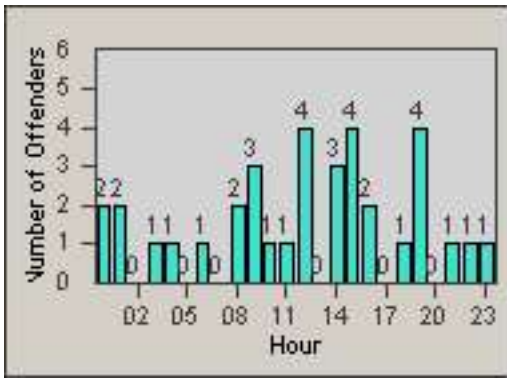

Redflex Redlight Offender Statistics

CONTRACT: Commerce
DATE FROM: 01-Nov-2014

LOCATION: COM-SLEA-01 Slauson Ave and Eastern Ave
DATE TO: 30-Nov-2014

LANE 1

LANE 2

LANE 3