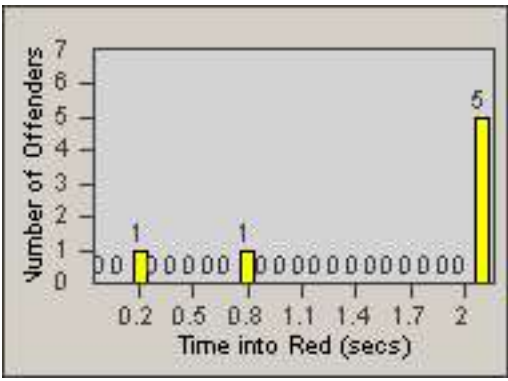

Redflex Redlight Offender Statistics

CONTRACT: Commerce
DATE FROM: 01-Dec-2014

LOCATION: COM-TEGA-03 Garfield and Telegraph
DATE TO: 31-Dec-2014

LANE 4