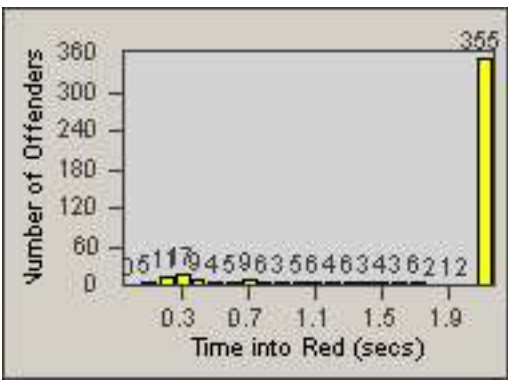

Redflex Redlight Offender Statistics

CONTRACT: Commerce
DATE FROM: 01-Oct-2014

LOCATION: COM-TEGA-03 Garfield and Telegraph
DATE TO: 31-Oct-2014

LANE 4

LANE 5

LANE TOTAL