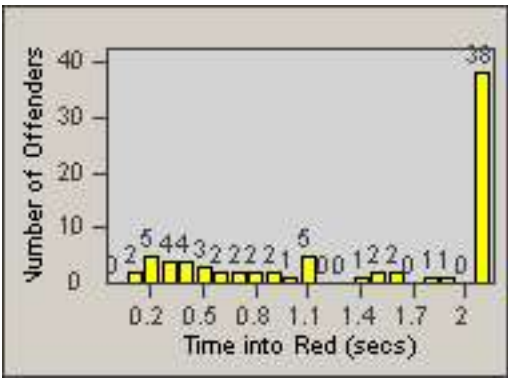

Redflex Redlight Offender Statistics

CONTRACT: Commerce
DATE FROM: 01-Jul-2014

LOCATION: COM-ATTG-03R Atlantic Blvd and Telegraph Rd
DATE TO: 31-Jul-2014

LANE 4