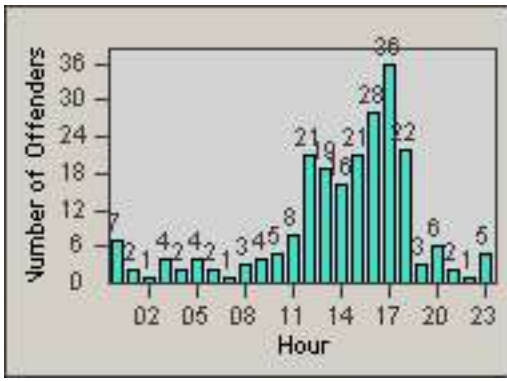

Redflex Redlight Offender Statistics

CONTRACT: Commerce
DATE FROM: 01-Jul-2014

LOCATION: COM-ATTG-03L Atlantic Blvd and Telegraph Rd
DATE TO: 31-Jul-2014

LANE 1

LANE 2

LANE 3

Redflex Redlight Offender Statistics