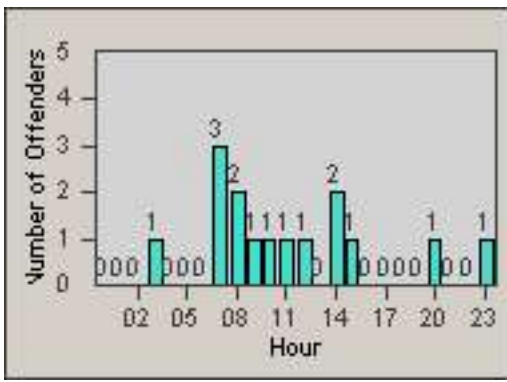

Redflex Redlight Offender Statistics

CONTRACT: Commerce
DATE FROM: 01-Sep-2014

LOCATION: COM-SLGA-01 Slauson Ave and Gage Ave
DATE TO: 30-Sep-2014

LANE 1

LANE 2

LANE 3