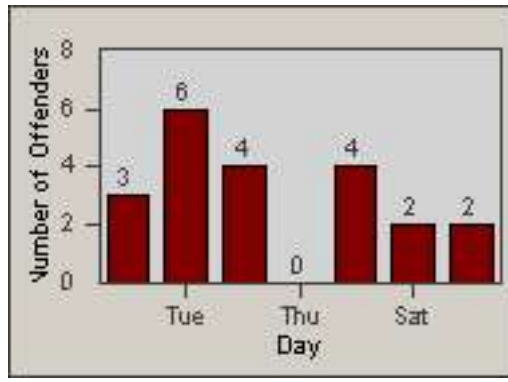

Redflex Redlight Offender Statistics

CONTRACT: Commerce
DATE FROM: 01-Sep-2014

LOCATION: COM-TGAT-01 Atlantic Blvd and Telegraph Rd
DATE TO: 30-Sep-2014

LANE 1