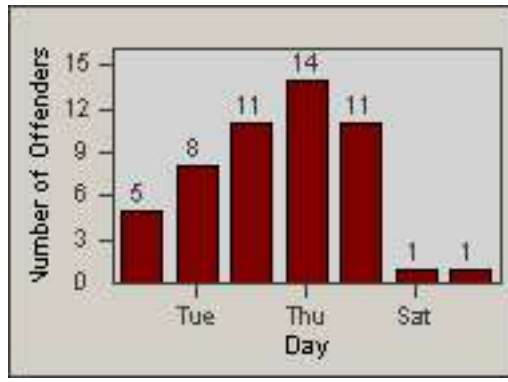

Redflex Redlight Offender Statistics

CONTRACT: Commerce
DATE FROM: 01-Sep-2014

LOCATION: COM-SLGA-03 Slauson Ave and Gage Ave
DATE TO: 30-Sep-2014

LANE 1