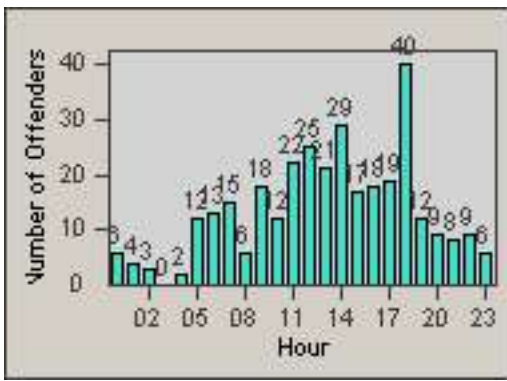

Redflex Redlight Offender Statistics

CONTRACT: Commerce
DATE FROM: 01-Jul-2014

LOCATION: COM-SLGA-01 Slauson Ave and Gage Ave
DATE TO: 31-Jul-2014

LANE 4

LANE 5

LANE TOTAL