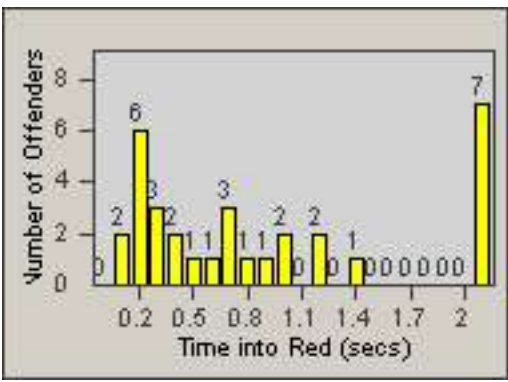

Redflex Redlight Offender Statistics

CONTRACT: Commerce
 DATE FROM: 01-Jul-2014

LOCATION: COM-EASL-01 Slauson Ave and Eastern Ave
 DATE TO: 31-Jul-2014

LANE 1

LANE 2

LANE 3

Redflex Redlight Offender Statistics