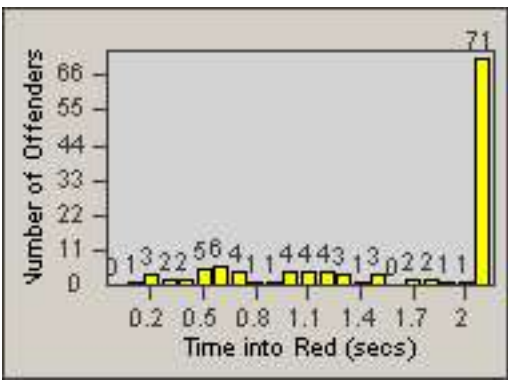

LOCATION: COM-TEGA-01 Garfield and Telegraph
 DATE TO: 31-Oct-2014

LANE 4

LANE 5

LANE TOTAL

Redflex Redlight Offender Statistics

CONTRACT: Commerce LOCATION: COM-TEGA-01 Garfield and Telegraph
DATE FROM: 01-Oct-2014 DATE TO: 31-Oct-2014