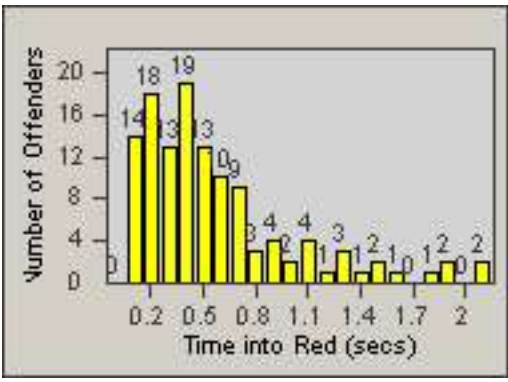

Redflex Redlight Offender Statistics

CONTRACT: Commerce
DATE FROM: 01-Sep-2014

LOCATION: COM-ATTG-03L Atlantic Blvd and Telegraph Rd
DATE TO: 30-Sep-2014

LANE 1