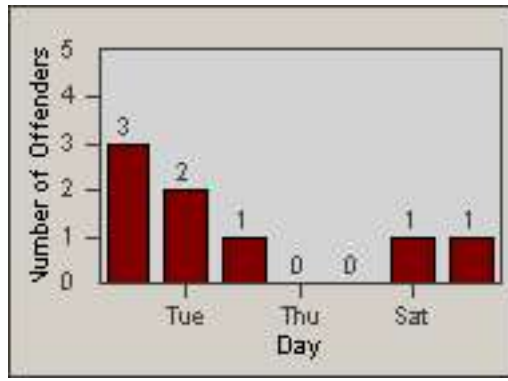

Redflex Redlight Offender Statistics

CONTRACT: Commerce
DATE FROM: 01-Jul-2014

LOCATION: COM-SLGA-01 Slauson Ave and Gage Ave
DATE TO: 31-Jul-2014

LANE 1

LANE 2

LANE 3