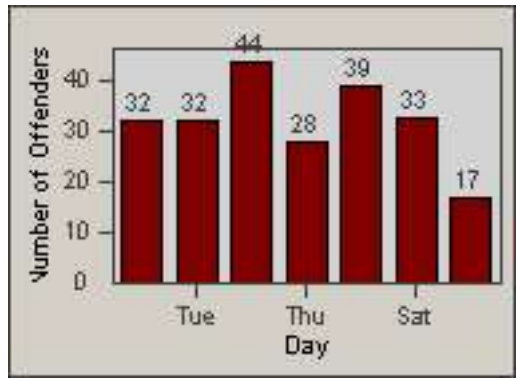

Redflex Redlight Offender Statistics

CONTRACT: Commerce
DATE FROM: 01-Sep-2014

LOCATION: COM-EASL-01 Slauson Ave and Eastern Ave
DATE TO: 30-Sep-2014

LANE 4