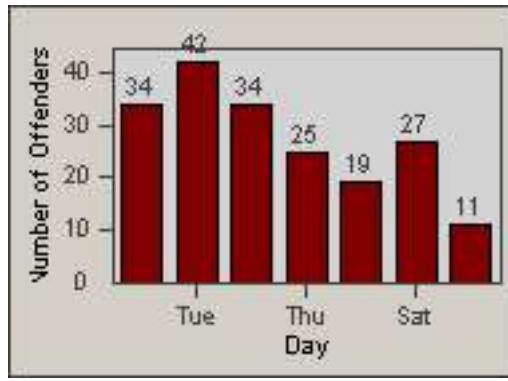

Redflex Redlight Offender Statistics

CONTRACT: Commerce
 DATE FROM: 01-Nov-2014

LOCATION: COM-TEGA-03 Garfield and Telegraph
 DATE TO: 30-Nov-2014

LANE 1

LANE 2

LANE 3

Redflex Redlight Offender Statistics

CONTRACT: Commerce