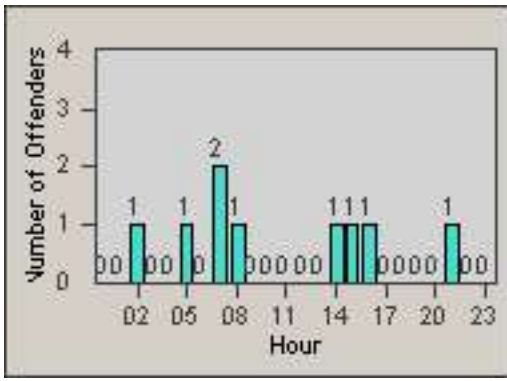

Redflex Redlight Offender Statistics

CONTRACT: Commerce
DATE FROM: 01-Sep-2014

LOCATION: COM-SLGA-01 Slauson Ave and Gage Ave
DATE TO: 30-Sep-2014

LANE 1

LANE 2

LANE 3