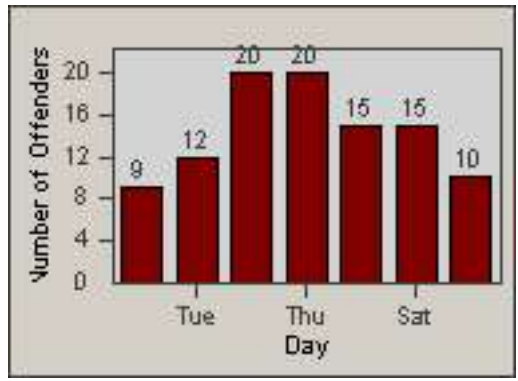

Redflex Redlight Offender Statistics

CONTRACT: Commerce
DATE FROM: 01-Dec-2014

LOCATION: COM-SLGA-03 Slauson Ave and Gage Ave
DATE TO: 31-Dec-2014

LANE 4