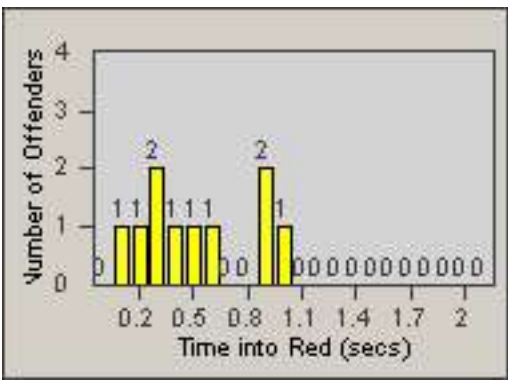

Redflex Redlight Offender Statistics

CONTRACT: Commerce
 DATE FROM: 01-Aug-2014

LOCATION: COM-SLGA-03 Slauson Ave and Gage Ave
 DATE TO: 31-Aug-2014

LANE 1

LANE 2

LANE 3

Redflex Redlight Offender Statistics