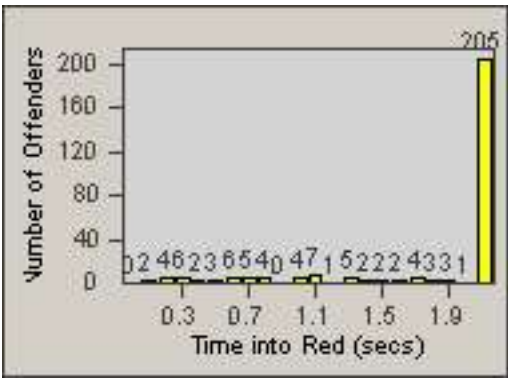

Redflex Redlight Offender Statistics

CONTRACT: Commerce
DATE FROM: 01-Aug-2014

LOCATION: COM-SLEA-01 Slauson Ave and Eastern Ave
DATE TO: 31-Aug-2014

LANE 4