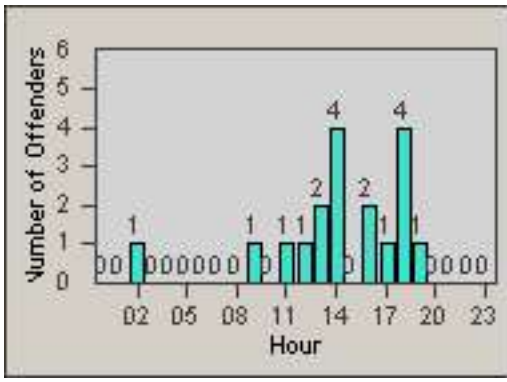

Redflex Redlight Offender Statistics

CONTRACT: Commerce
DATE FROM: 01-Aug-2014

LOCATION: COM-TGAT-01 Atlantic Blvd and Telegraph Rd
DATE TO: 31-Aug-2014

LANE 1