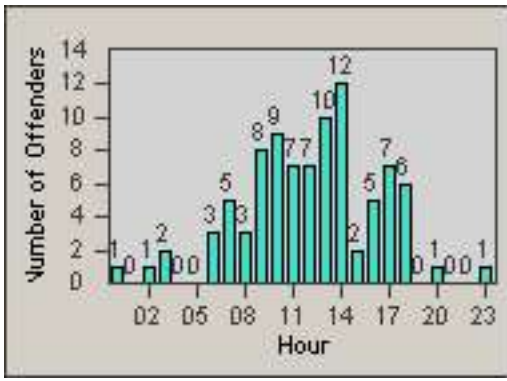

Redflex Redlight Offender Statistics

CONTRACT: Commerce
DATE FROM: 01-Jul-2014

LOCATION: COM-SLGA-03 Slauson Ave and Gage Ave
DATE TO: 31-Jul-2014

LANE 4