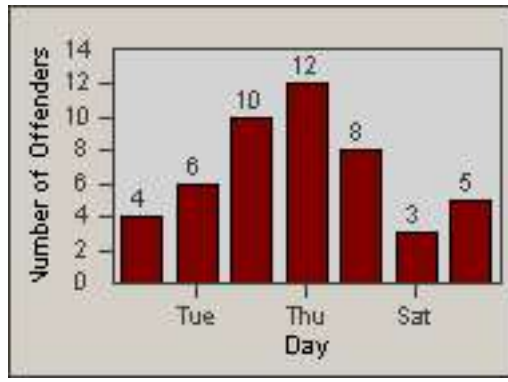

Redflex Redlight Offender Statistics

CONTRACT: Commerce
DATE FROM: 01-Aug-2014

LOCATION: COM-SLGA-03 Slauson Ave and Gage Ave
DATE TO: 31-Aug-2014

LANE 1