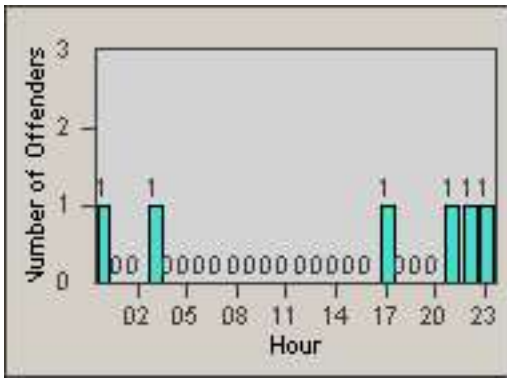

Redflex Redlight Offender Statistics

CONTRACT: Commerce
 DATE FROM: 01-Aug-2014

LOCATION: COM-TEGA-01 Garfield and Telegraph
 DATE TO: 31-Aug-2014

LANE 1

LANE 2

LANE 3

Redflex Redlight Offender Statistics

CONTRACT: Commerce