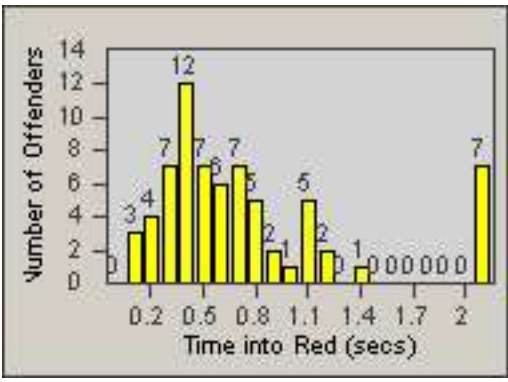

Redflex Redlight Offender Statistics

CONTRACT: Commerce
DATE FROM: 01-Oct-2014

LOCATION: COM-SLEA-01 Slauson Ave and Eastern Ave
DATE TO: 31-Oct-2014

LANE 1