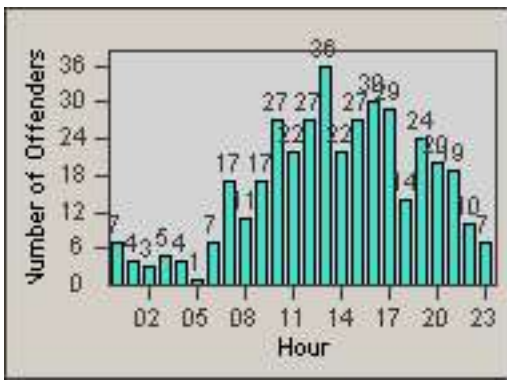

Redflex Redlight Offender Statistics

CONTRACT: Commerce
DATE FROM: 01-Aug-2014

LOCATION: COM-SLEA-01 Slauson Ave and Eastern Ave
DATE TO: 31-Aug-2014

LANE 4

LANE 5

LANE TOTAL