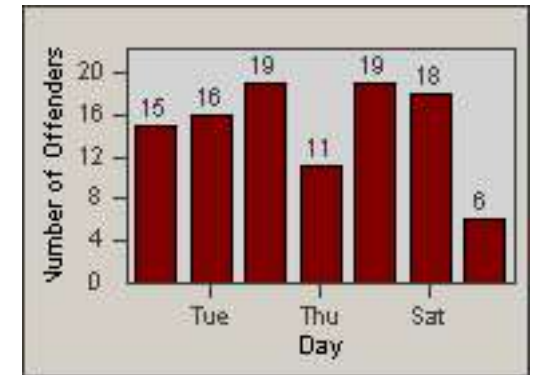

Redflex Redlight Offender Statistics

CONTRACT: Commerce

LOCATION: COM-SLGA-01 Slauson Ave and Gage Ave

DATE FROM: 01-Nov-2014

DATE TO: 30-Nov-2014

LANE 1