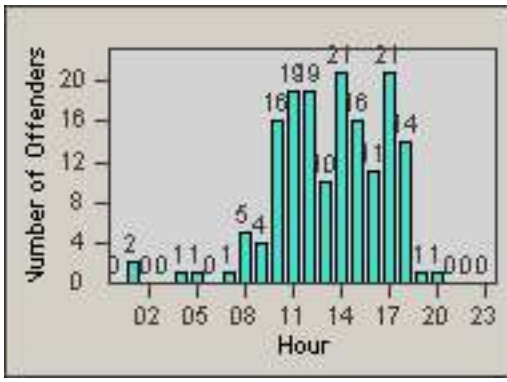

Redflex Redlight Offender Statistics

CONTRACT: Commerce
DATE FROM: 01-Dec-2014

LOCATION: COM-ATTG-03L Atlantic Blvd and Telegraph Rd
DATE TO: 31-Dec-2014

LANE 1