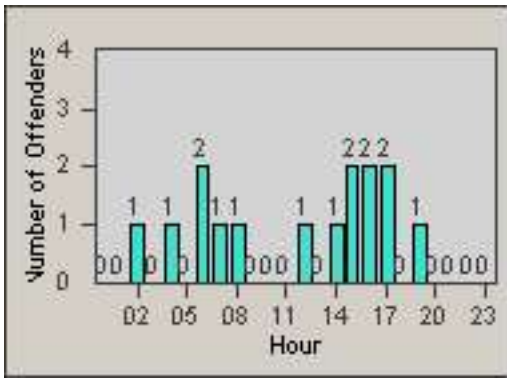

Redflex Redlight Offender Statistics

CONTRACT: Commerce
DATE FROM: 01-Aug-2014

LOCATION: COM-SLGA-03 Slauson Ave and Gage Ave
DATE TO: 31-Aug-2014

LANE 1

LANE 2

LANE 3