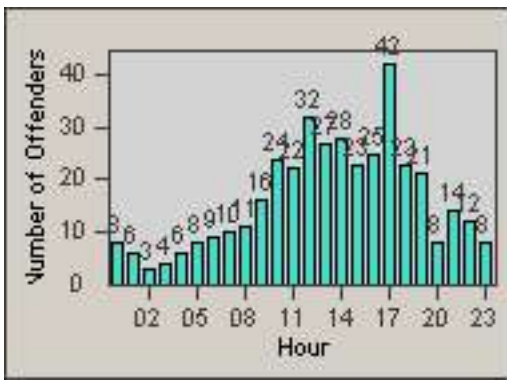

Redflex Redlight Offender Statistics

CONTRACT: Commerce
DATE FROM: 01-Jul-2014

LOCATION: COM-SLEA-01 Slauson Ave and Eastern Ave
DATE TO: 31-Jul-2014

LANE 4

LANE 5

LANE TOTAL