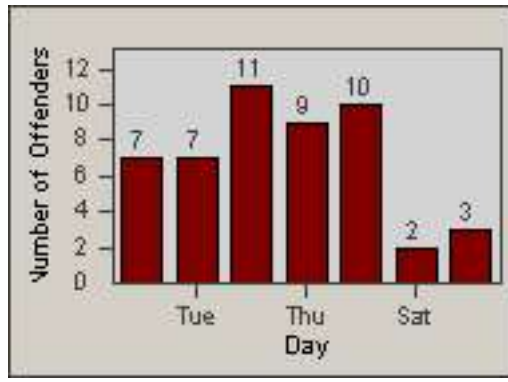

Redflex Redlight Offender Statistics

CONTRACT: Commerce
DATE FROM: 01-Oct-2014

LOCATION: COM-SLGA-03 Slauson Ave and Gage Ave
DATE TO: 31-Oct-2014

LANE 1