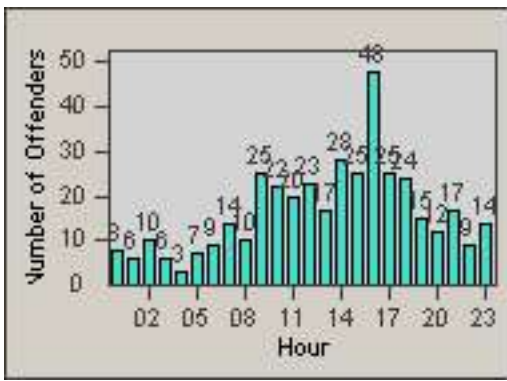

CONTRACT: Commerce

LOCATION: COM-ATTG-03R Atlantic Blvd and Telegraph Rd

DATE FROM: 01-Aug-2014

DATE TO: 31-Aug-2014

LANE 4

LANE 5

LANE TOTAL

Redflex Redlight Offender Statistics