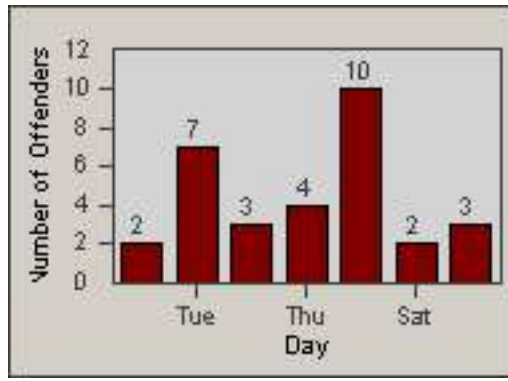

Redflex Redlight Offender Statistics

CONTRACT: Commerce
DATE FROM: 01-Aug-2014

LOCATION: COM-TGAT-01 Atlantic Blvd and Telegraph Rd
DATE TO: 31-Aug-2014

LANE 1

LANE 2

LANE 3