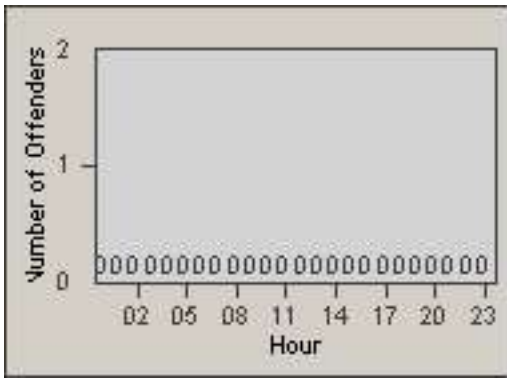

Redflex Redlight Offender Statistics

CONTRACT: Commerce
DATE FROM: 01-Nov-2014

LOCATION: COM-ATTG-03R Atlantic Blvd and Telegraph Rd
DATE TO: 30-Nov-2014

LANE 1

LANE 2

LANE 3