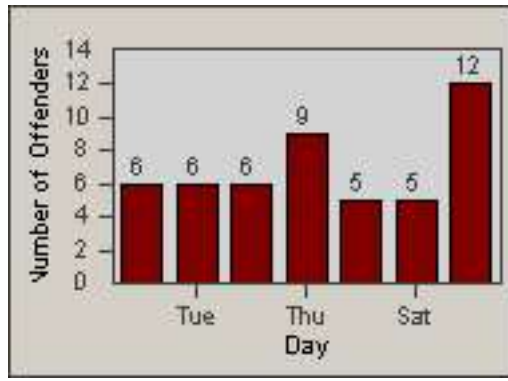

Redflex Redlight Offender Statistics

CONTRACT: Commerce
DATE FROM: 01-Sep-2014

LOCATION: COM-TGAT-01 Atlantic Blvd and Telegraph Rd
DATE TO: 30-Sep-2014

LANE 1

LANE 2

LANE 3