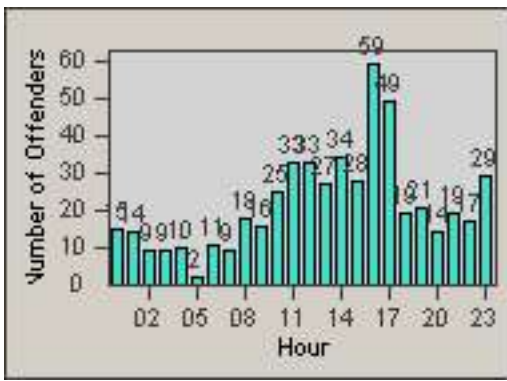

CONTRACT: Commerce
 DATE FROM: 01-Jul-2014

LOCATION: COM-ATTG-03R Atlantic Blvd and Telegraph Rd
 DATE TO: 31-Jul-2014

LANE 4

LANE 5

LANE TOTAL

Redflex Redlight Offender Statistics

CONTRACT: Commerce LOCATION: COM-ATTG-03R Atlantic Blvd and Telegraph Rd
DATE FROM: 01-Jul-2014 DATE TO: 31-Jul-2014