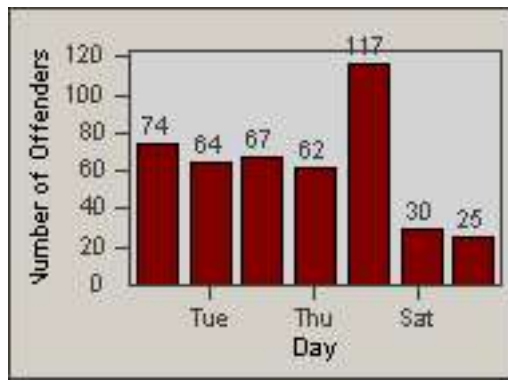

Redflex Redlight Offender Statistics

CONTRACT: Commerce
DATE FROM: 01-Aug-2014

LOCATION: COM-ATTG-03L Atlantic Blvd and Telegraph Rd
DATE TO: 31-Aug-2014

LANE 4

LANE 5

LANE TOTAL