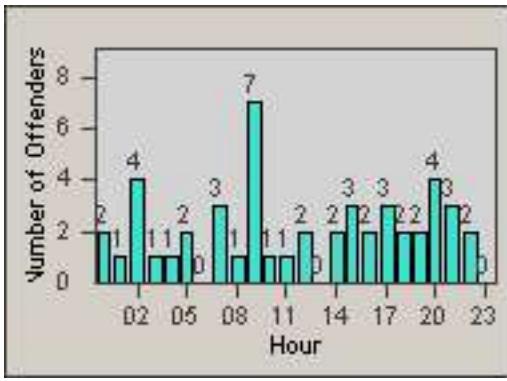

Redflex Redlight Offender Statistics

CONTRACT: Commerce
DATE FROM: 01-Sep-2014

LOCATION: COM-TGAT-01 Atlantic Blvd and Telegraph Rd
DATE TO: 30-Sep-2014

LANE 1

LANE 2

LANE 3