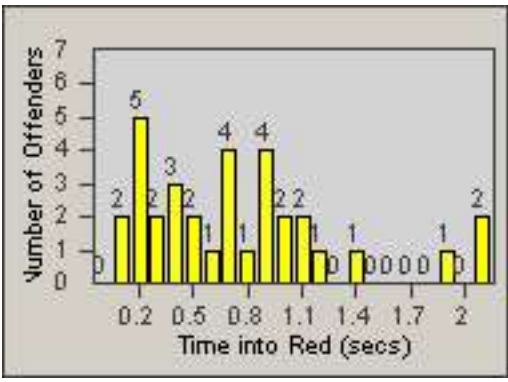

Redflex Redlight Offender Statistics

CONTRACT: Commerce
DATE FROM: 01-Dec-2014

LOCATION: COM-SLGA-03 Slauson Ave and Gage Ave
DATE TO: 31-Dec-2014

LANE 1