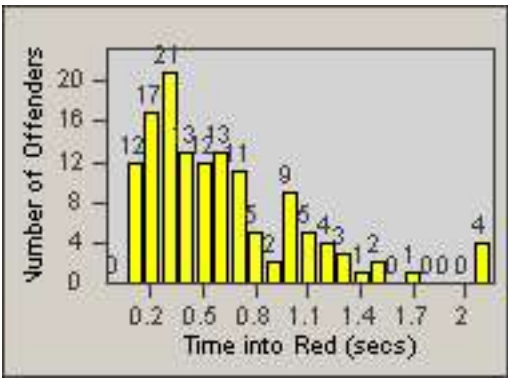

Redflex Redlight Offender Statistics

CONTRACT: Commerce
DATE FROM: 01-Jul-2014

LOCATION: COM-ATTG-03L Atlantic Blvd and Telegraph Rd
DATE TO: 31-Jul-2014

LANE 1

LANE 2

LANE 3

Redflex Redlight Offender Statistics