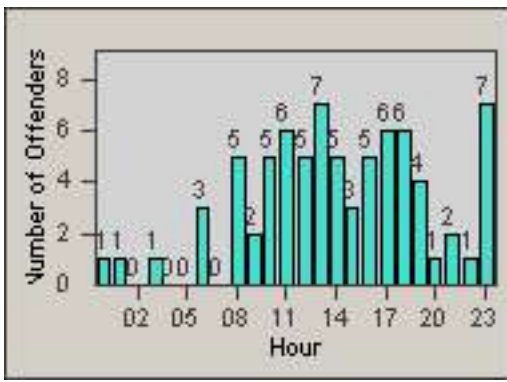

Redflex Redlight Offender Statistics

CONTRACT: Commerce
 DATE FROM: 01-Jul-2014

LOCATION: COM-ATTG-03R Atlantic Blvd and Telegraph Rd
 DATE TO: 31-Jul-2014

LANE 1

LANE 2

LANE 3

Redflex Redlight Offender Statistics