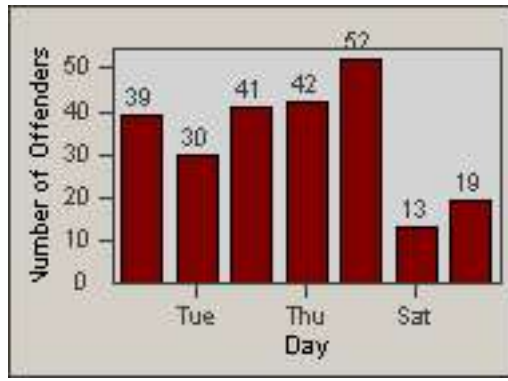

Redflex Redlight Offender Statistics

CONTRACT: Commerce
 DATE FROM: 01-Nov-2014

LOCATION: COM-ATTG-03L Atlantic Blvd and Telegraph Rd
 DATE TO: 30-Nov-2014

LANE 1

LANE 2

LANE 3

Redflex Redlight Offender Statistics