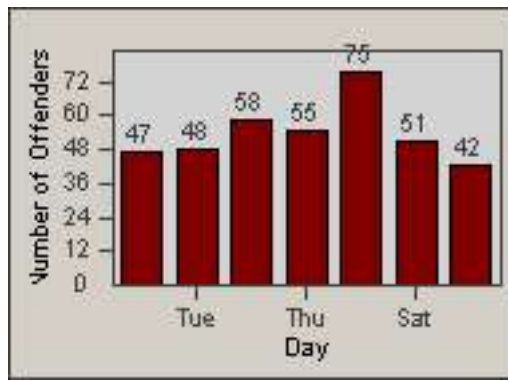

Redflex Redlight Offender Statistics

CONTRACT: Commerce
DATE FROM: 01-Aug-2014

LOCATION: COM-SLGA-01 Slauson Ave and Gage Ave
DATE TO: 31-Aug-2014

LANE 4

LANE 5

LANE TOTAL