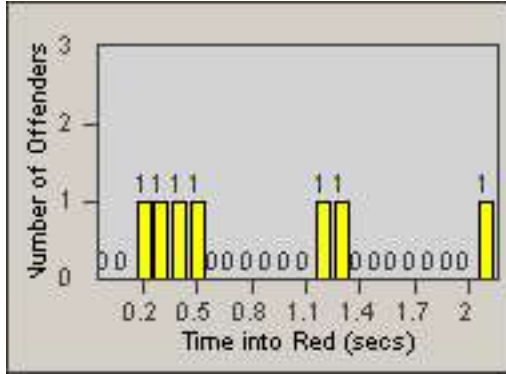

Redflex Redlight Offender Statistics

CONTRACT: Commerce

LOCATION: COM-TEGA-03 Garfield and Telegraph

DATE FROM: 01-Nov-2014

DATE TO: 30-Nov-2014

LANE 4