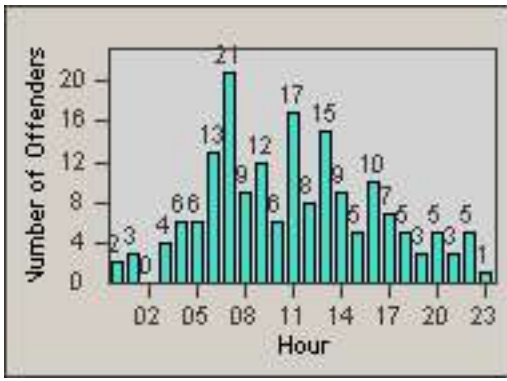

Redflex Redlight Offender Statistics

CONTRACT: Commerce
 DATE FROM: 01-Jul-2014

LOCATION: COM-TEGA-03 Garfield and Telegraph
 DATE TO: 31-Jul-2014

LANE 1

LANE 2

LANE 3

Redflex Redlight Offender Statistics

CONTRACT: Commerce
DATE FROM: 01-Jul-2014