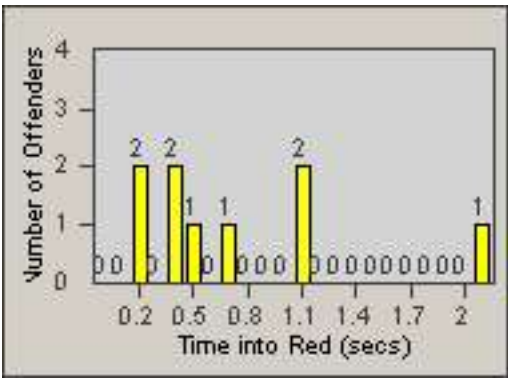

Redflex Redlight Offender Statistics

CONTRACT: Commerce
DATE FROM: 01-Sep-2014

LOCATION: COM-SLGA-01 Slauson Ave and Gage Ave
DATE TO: 30-Sep-2014

LANE 1

LANE 2

LANE 3