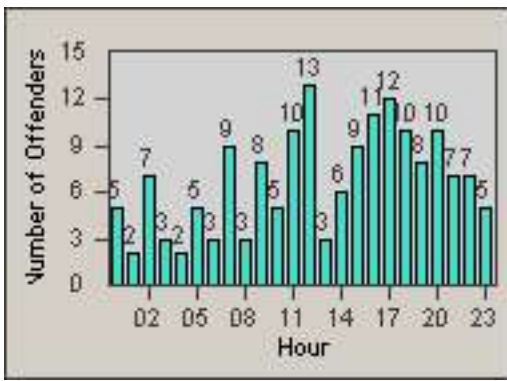

Redflex Redlight Offender Statistics

CONTRACT: Commerce
DATE FROM: 01-Sep-2014

LOCATION: COM-TGAT-01 Atlantic Blvd and Telegraph Rd
DATE TO: 30-Sep-2014

LANE 4

LANE 5

LANE TOTAL