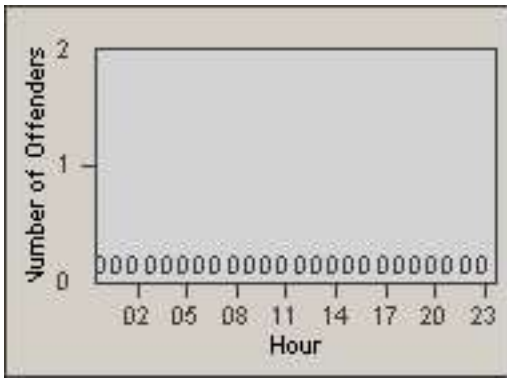

Redflex Redlight Offender Statistics

CONTRACT: Commerce
DATE FROM: 01-Jul-2014

LOCATION: COM-ATTG-03R Atlantic Blvd and Telegraph Rd
DATE TO: 31-Jul-2014

LANE 1