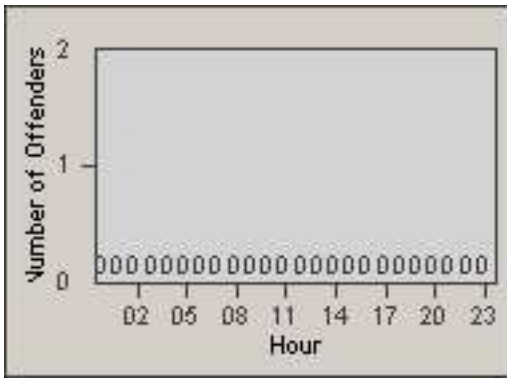

Redflex Redlight Offender Statistics

CONTRACT: Commerce
 DATE FROM: 01-Aug-2014

LOCATION: COM-ATTG-03R Atlantic Blvd and Telegraph Rd
 DATE TO: 31-Aug-2014

LANE 1

LANE 2

LANE 3

Redflex Redlight Offender Statistics