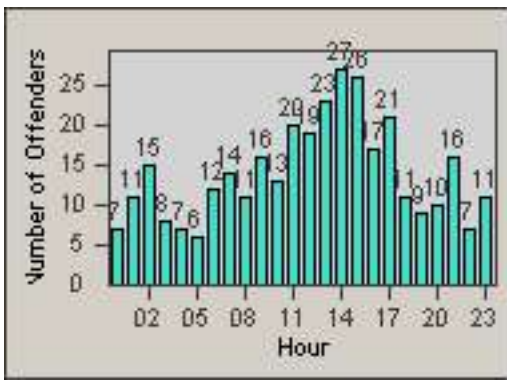

Redflex Redlight Offender Statistics

CONTRACT: Commerce   LOCATION: COM-EASL-01 Slauson Ave and Eastern Ave
DATE FROM: 01-Nov-2014   DATE TO: 30-Nov-2014

LANE 4

LANE 5

LANE TOTAL