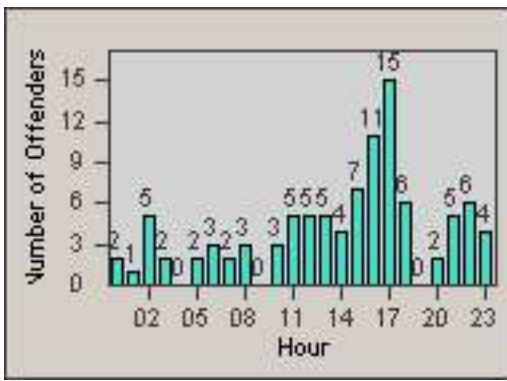

LOCATION: COM-TEGA-01 Garfield and Telegraph

DATE FROM: 01-Aug-2014

DATE TO: 31-Aug-2014

LANE 4

LANE 5

LANE TOTAL

Redflex Redlight Offender Statistics

CONTRACT: Commerce LOCATION: COM-TEGA-01 Garfield and Telegraph
DATE FROM: 01-Aug-2014 DATE TO: 31-Aug-2014