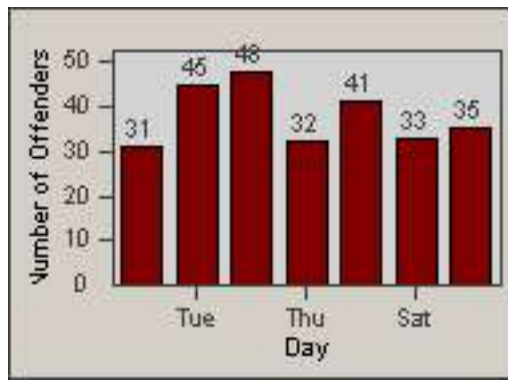

LANE 1

LANE 2

LANE 3

Redflex Redlight Offender Statistics

CONTRACT: Commerce
DATE FROM: 01-Sep-2014

LOCATION: COM-ATTG-03R Atlantic Blvd and Telegraph Rd
DATE TO: 30-Sep-2014

LANE 4

LANE 5