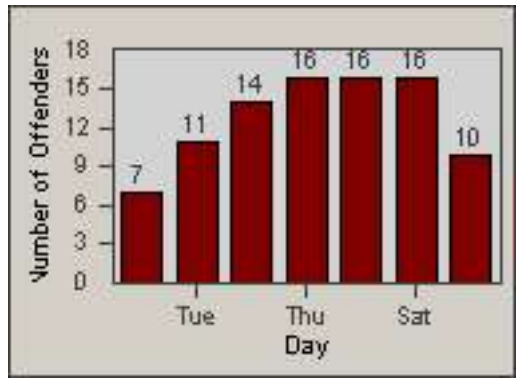

Redflex Redlight Offender Statistics

CONTRACT: Commerce
DATE FROM: 01-Oct-2014

LOCATION: COM-SLGA-03 Slauson Ave and Gage Ave
DATE TO: 31-Oct-2014

LANE 4