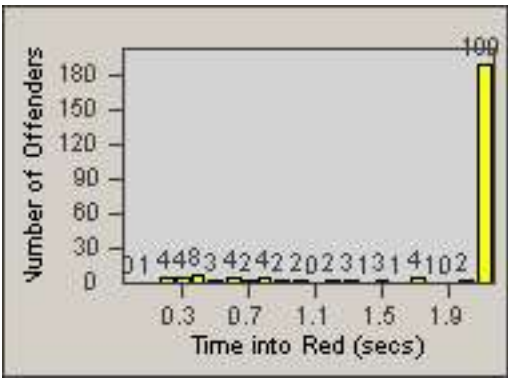

Redflex Redlight Offender Statistics

CONTRACT: Commerce   LOCATION: COM-EASL-01 Slauson Ave and Eastern Ave
DATE FROM: 01-Nov-2014   DATE TO: 30-Nov-2014

LANE 4