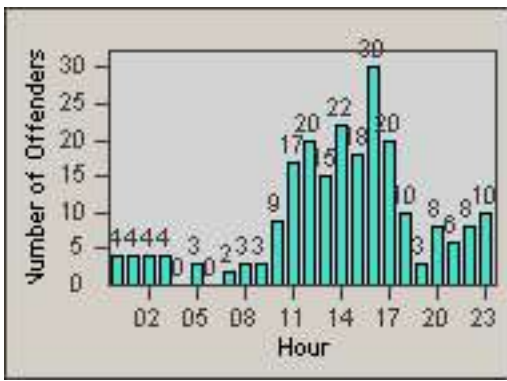

Redflex Redlight Offender Statistics

CONTRACT: Commerce
DATE FROM: 01-Dec-2014

LOCATION: COM-TGAT-01 Atlantic Blvd and Telegraph Rd
DATE TO: 31-Dec-2014

LANE 4

LANE 5

LANE TOTAL