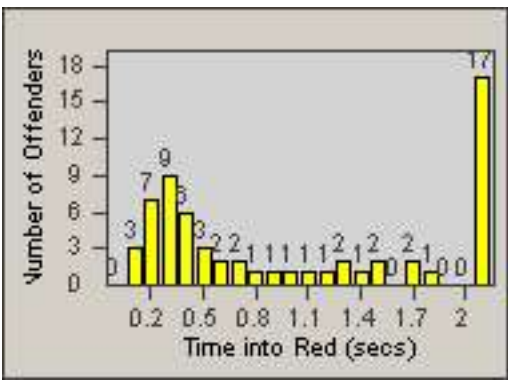

Redflex Redlight Offender Statistics

CONTRACT: Commerce
 DATE FROM: 01-Aug-2014

LOCATION: COM-ATTG-03R Atlantic Blvd and Telegraph Rd
 DATE TO: 31-Aug-2014

LANE 1

LANE 2

LANE 3

Redflex Redlight Offender Statistics