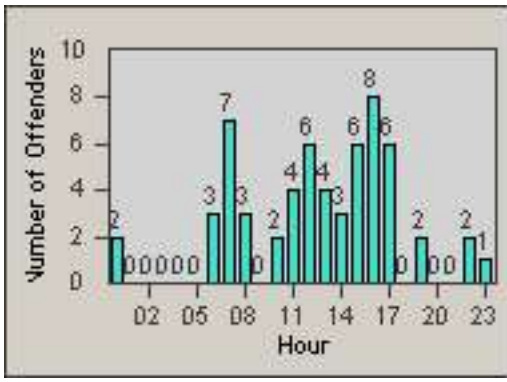

Redflex Redlight Offender Statistics

CONTRACT: Commerce
DATE FROM: 01-Aug-2014

LOCATION: COM-SLEA-01 Slauson Ave and Eastern Ave
DATE TO: 31-Aug-2014

LANE 1