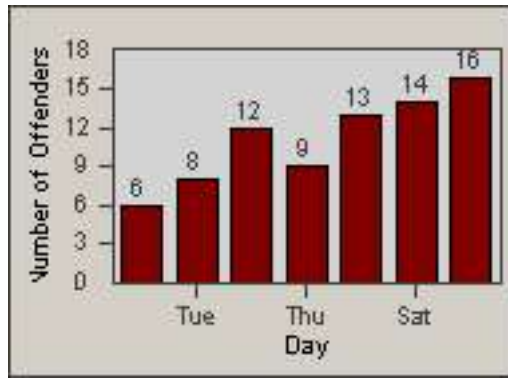

Redflex Redlight Offender Statistics

CONTRACT: Commerce

LOCATION: COM-TEGA-01 Garfield and Telegraph

DATE FROM: 01-Aug-2014

DATE TO: 31-Aug-2014

LANE 4