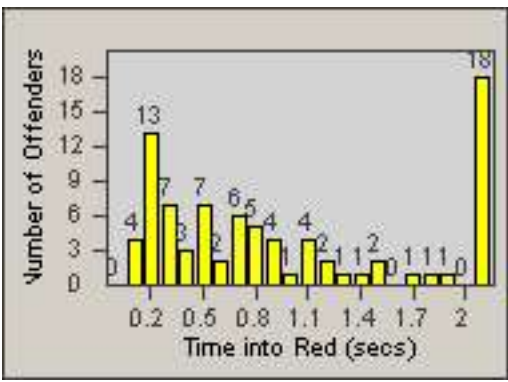

Redflex Redlight Offender Statistics

CONTRACT: Commerce
DATE FROM: 01-Nov-2014

LOCATION: COM-TGAT-01 Atlantic Blvd and Telegraph Rd
DATE TO: 30-Nov-2014

LANE 1

LANE 2

LANE 3