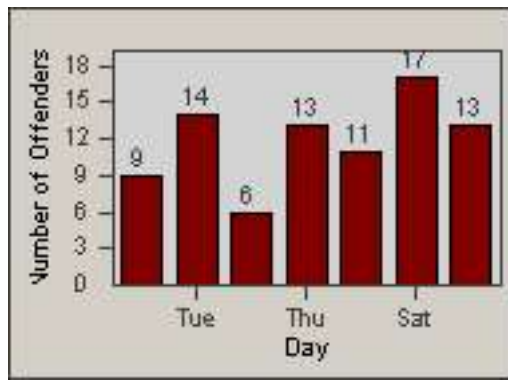

LOCATION: COM-TEGA-01 Garfield and Telegraph
 DATE TO: 30-Sep-2014

LANE 4

LANE 5

LANE TOTAL

Redflex Redlight Offender Statistics

CONTRACT: Commerce LOCATION: COM-TEGA-01 Garfield and Telegraph
DATE FROM: 01-Sep-2014 DATE TO: 30-Sep-2014