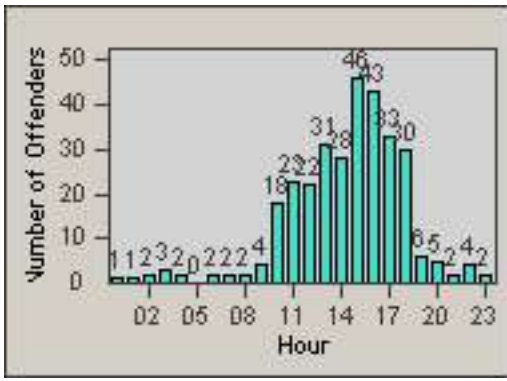

Redflex Redlight Offender Statistics

CONTRACT: Commerce
 DATE FROM: 01-Dec-2014

LOCATION: COM-ATTG-03L Atlantic Blvd and Telegraph Rd
 DATE TO: 31-Dec-2014

LANE 1

LANE 2

LANE 3

Redflex Redlight Offender Statistics