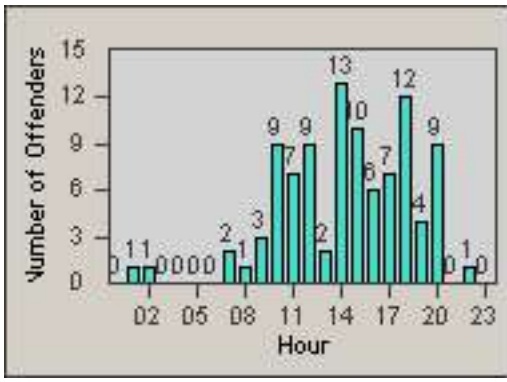

Redflex Redlight Offender Statistics

CONTRACT: Commerce
DATE FROM: 01-Dec-2014

LOCATION: COM-SLGA-01 Slauson Ave and Gage Ave
DATE TO: 31-Dec-2014

LANE 1