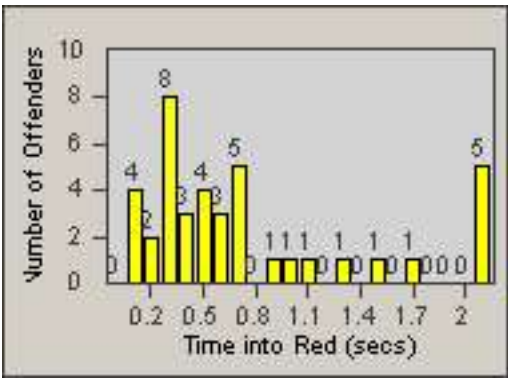

Redflex Redlight Offender Statistics

CONTRACT: Commerce
DATE FROM: 01-Oct-2014

LOCATION: COM-EASL-01 Slauson Ave and Eastern Ave
DATE TO: 31-Oct-2014

LANE 1