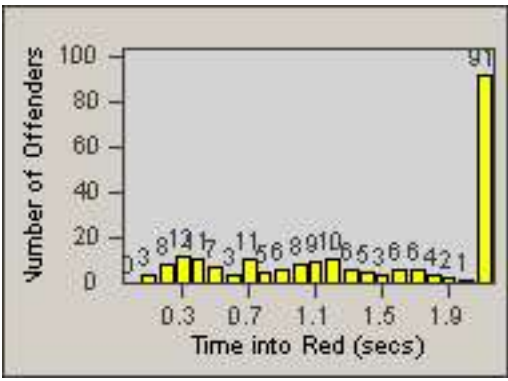

Redflex Redlight Offender Statistics

CONTRACT: Commerce
DATE FROM: 01-Jul-2014

LOCATION: COM-SLGA-01 Slauson Ave and Gage Ave
DATE TO: 31-Jul-2014

LANE 4