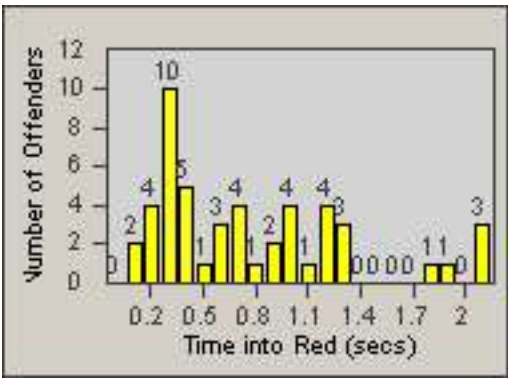

Redflex Redlight Offender Statistics

CONTRACT: Commerce
DATE FROM: 01-Oct-2014

LOCATION: COM-SLGA-03 Slauson Ave and Gage Ave
DATE TO: 31-Oct-2014

LANE 1