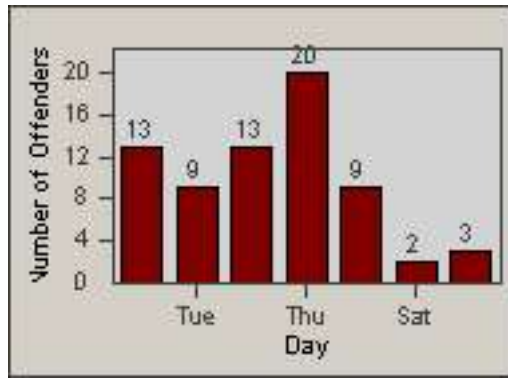

Redflex Redlight Offender Statistics

CONTRACT: Commerce
DATE FROM: 01-Oct-2014

LOCATION: COM-SLEA-01 Slauson Ave and Eastern Ave
DATE TO: 31-Oct-2014

LANE 1