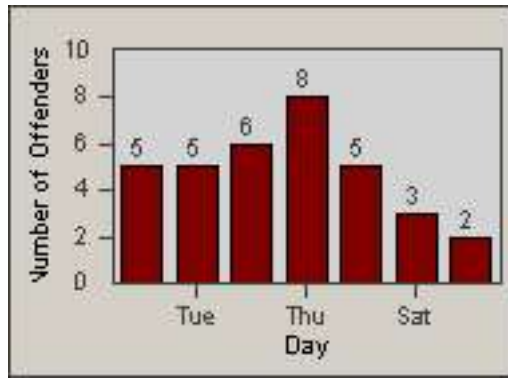

Redflex Redlight Offender Statistics

CONTRACT: Commerce
DATE FROM: 01-Nov-2014

LOCATION: COM-EASL-01 Slauson Ave and Eastern Ave
DATE TO: 30-Nov-2014

LANE 1