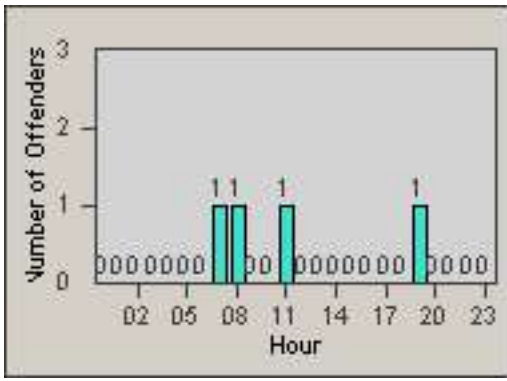

Redflex Redlight Offender Statistics

CONTRACT: Commerce
DATE FROM: 01-Dec-2014

LOCATION: COM-SLGA-01 Slauson Ave and Gage Ave
DATE TO: 31-Dec-2014

LANE 1

LANE 2

LANE 3