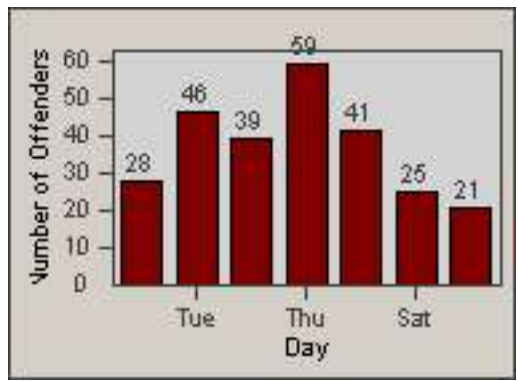

Redflex Redlight Offender Statistics

CONTRACT: Commerce
DATE FROM: 01-Jul-2014

LOCATION: COM-TGAT-01 Atlantic Blvd and Telegraph Rd
DATE TO: 31-Jul-2014

LANE 4

LANE 5

LANE TOTAL