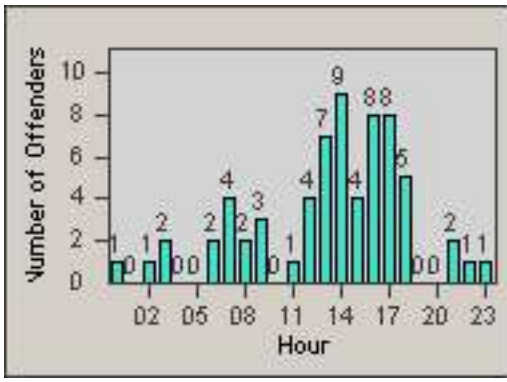

Redflex Redlight Offender Statistics

CONTRACT: Commerce
DATE FROM: 01-Nov-2014

LOCATION: COM-SLEA-01 Slauson Ave and Eastern Ave
DATE TO: 30-Nov-2014

LANE 1