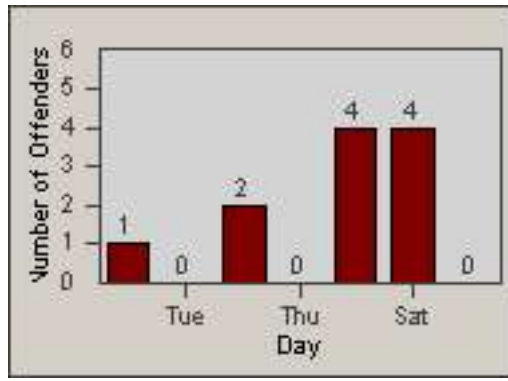

Redflex Redlight Offender Statistics

CONTRACT: Commerce
DATE FROM: 01-Jul-2014

LOCATION: COM-TEGA-03 Garfield and Telegraph
DATE TO: 31-Jul-2014

LANE 4