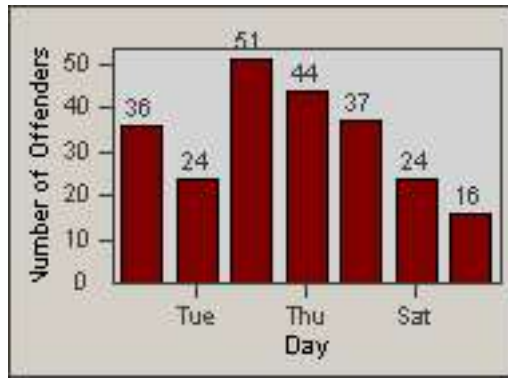

Redflex Redlight Offender Statistics

CONTRACT: Commerce
DATE FROM: 01-Oct-2014

LOCATION: COM-TEGA-03 Garfield and Telegraph
DATE TO: 31-Oct-2014

LANE 1

LANE 2

LANE 3

Redflex Redlight Offender Statistics

CONTRACT: Commerce
 DATE FROM: 01-Oct-2014