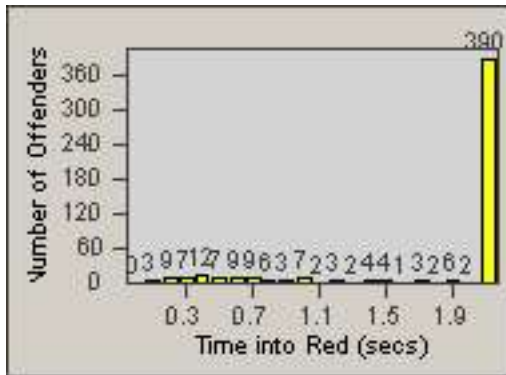

LOCATION: COM-TEGA-03 Garfield and Telegraph

DATE FROM: 01-Nov-2014

DATE TO: 30-Nov-2014

LANE 4

LANE 5

LANE TOTAL

Redflex Redlight Offender Statistics

CONTRACT: Commerce LOCATION: COM-TEGA-03 Garfield and Telegraph
DATE FROM: 01-Nov-2014 DATE TO: 30-Nov-2014