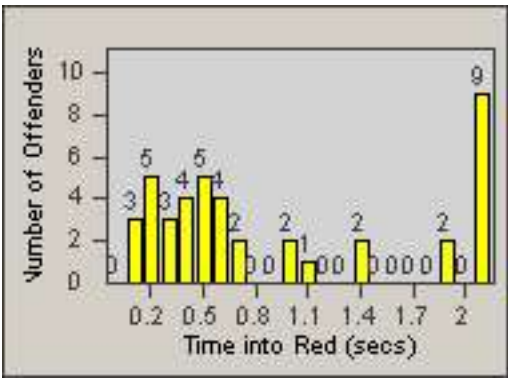

Redflex Redlight Offender Statistics

CONTRACT: Commerce
DATE FROM: 01-Dec-2014

LOCATION: COM-TGAT-01 Atlantic Blvd and Telegraph Rd
DATE TO: 31-Dec-2014

LANE 1

LANE 2

LANE 3