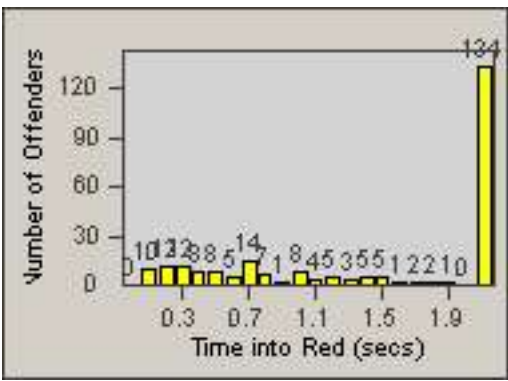

CONTRACT: Commerce
 DATE FROM: 01-Jul-2014

LOCATION: COM-EASL-01 Slauson Ave and Eastern Ave
 DATE TO: 31-Jul-2014

LANE 4

LANE 5

LANE TOTAL

Redflex Redlight Offender Statistics

CONTRACT: Commerce LOCATION: COM-EASL-01 Slauson Ave and Eastern Ave
DATE FROM: 01-Jul-2014 DATE TO: 31-Jul-2014