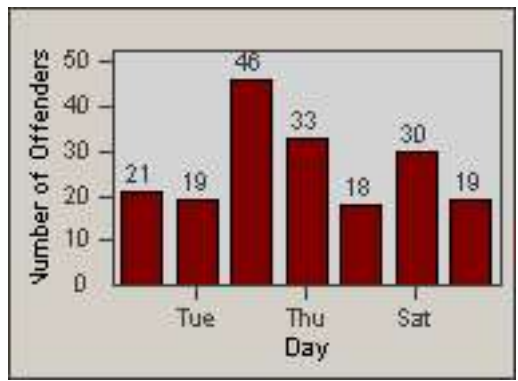

Redflex Redlight Offender Statistics

CONTRACT: Commerce
DATE FROM: 01-Oct-2014

LOCATION: COM-TGAT-01 Atlantic Blvd and Telegraph Rd
DATE TO: 31-Oct-2014

LANE 4

LANE 5

LANE TOTAL