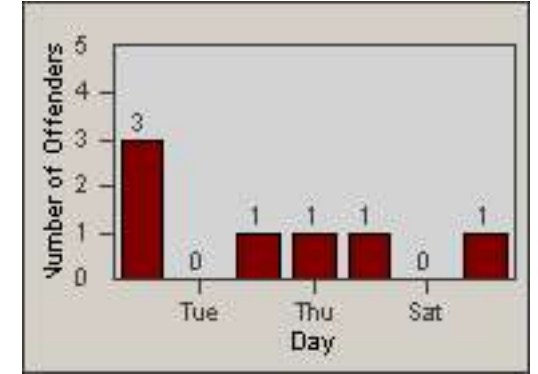

Redflex Redlight Offender Statistics

CONTRACT: Commerce

LOCATION: COM-TEGA-03 Garfield and Telegraph

DATE FROM: 01-Nov-2014

DATE TO: 30-Nov-2014

LANE 4