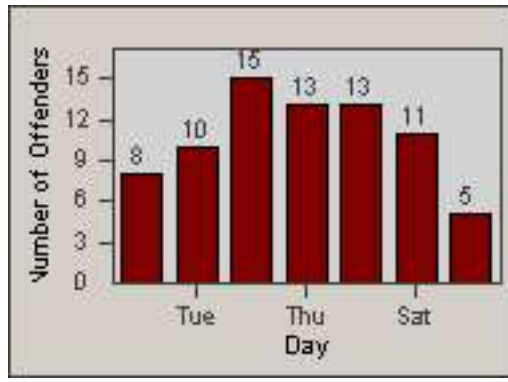

Redflex Redlight Offender Statistics

CONTRACT: Commerce
DATE FROM: 01-Sep-2014

LOCATION: COM-SLGA-01 Slauson Ave and Gage Ave
DATE TO: 30-Sep-2014

LANE 1