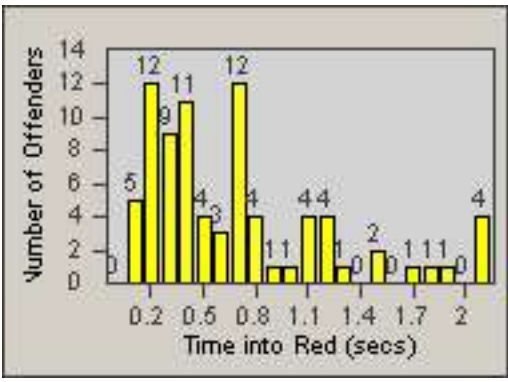

Redflex Redlight Offender Statistics

CONTRACT: Commerce
DATE FROM: 01-Sep-2014

LOCATION: COM-SLEA-01 Slauson Ave and Eastern Ave
DATE TO: 30-Sep-2014

LANE 1