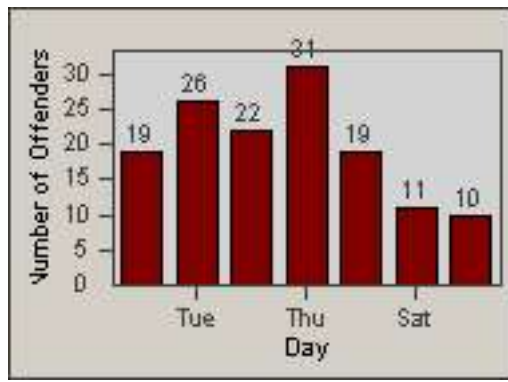

Redflex Redlight Offender Statistics

CONTRACT: Commerce
DATE FROM: 01-Jul-2014

LOCATION: COM-TGAT-01 Atlantic Blvd and Telegraph Rd
DATE TO: 31-Jul-2014

LANE 1

LANE 2

LANE 3