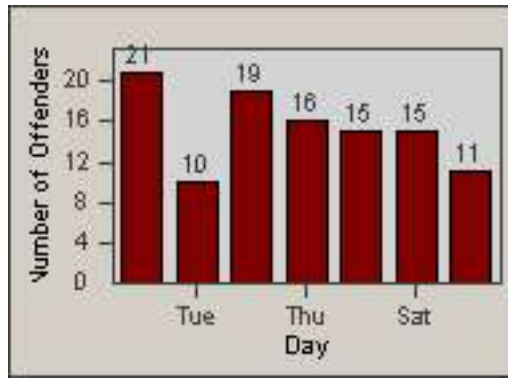

Redflex Redlight Offender Statistics

CONTRACT: Commerce
DATE FROM: 01-Oct-2014

LOCATION: COM-TEGA-01 Garfield and Telegraph
DATE TO: 31-Oct-2014

LANE 4