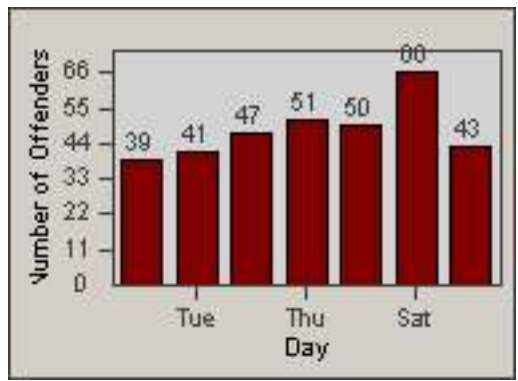

Redflex Redlight Offender Statistics

CONTRACT: Commerce   LOCATION: COM-EASL-01 Slauson Ave and Eastern Ave
DATE FROM: 01-Nov-2014   DATE TO: 30-Nov-2014

LANE 4

LANE 5

LANE TOTAL