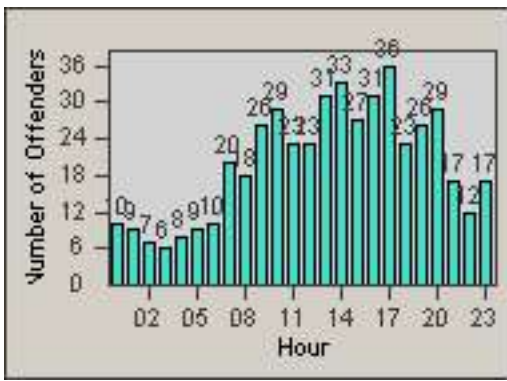

Redflex Redlight Offender Statistics

CONTRACT: Commerce
DATE FROM: 01-Dec-2014

LOCATION: COM-SLEA-01 Slauson Ave and Eastern Ave
DATE TO: 31-Dec-2014

LANE 4

LANE 5

LANE TOTAL