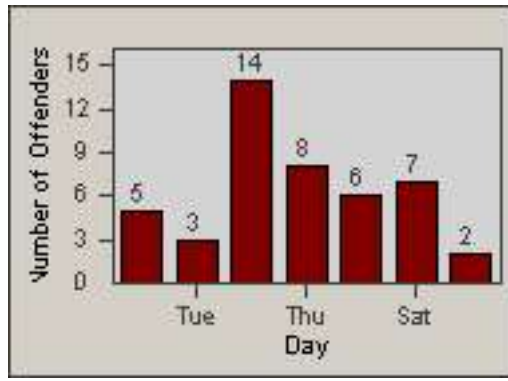

Redflex Redlight Offender Statistics

CONTRACT: Commerce
DATE FROM: 01-Nov-2014

LOCATION: COM-ATTG-03R Atlantic Blvd and Telegraph Rd
DATE TO: 30-Nov-2014

LANE 4