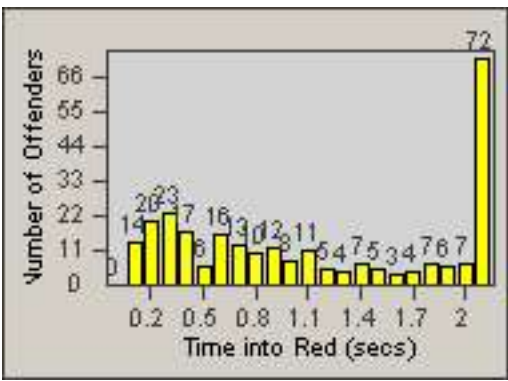

CONTRACT: Commerce

LOCATION: COM-ATTG-03R Atlantic Blvd and Telegraph Rd

DATE FROM: 01-Aug-2014

DATE TO: 31-Aug-2014

LANE 4

LANE 5

LANE TOTAL

Redflex Redlight Offender Statistics