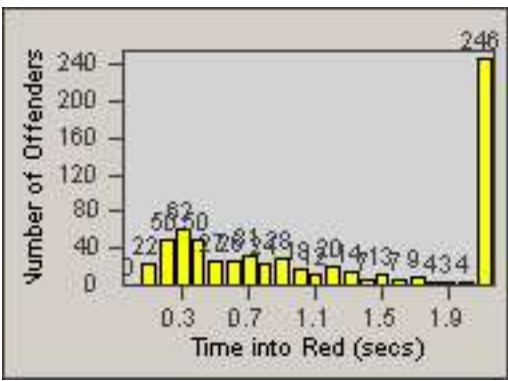

LOCATION: COM-TEGA-03 Garfield and Telegraph
DATE TO: 31-Aug-2014

LANE 4

LANE 5

LANE TOTAL

Redflex Redlight Offender Statistics

CONTRACT: Commerce LOCATION: COM-TEGA-03 Garfield and Telegraph
DATE FROM: 01-Aug-2014 DATE TO: 31-Aug-2014