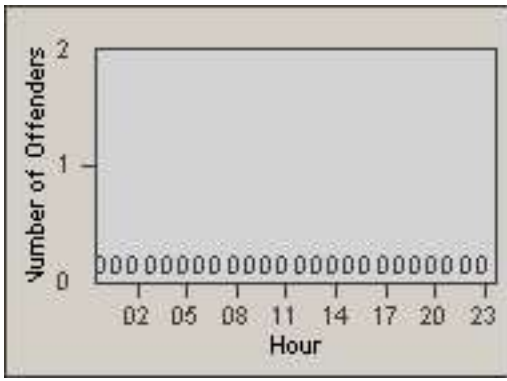

Redflex Redlight Offender Statistics

CONTRACT: Commerce
DATE FROM: 01-Oct-2014

LOCATION: COM-TGAT-01 Atlantic Blvd and Telegraph Rd
DATE TO: 31-Oct-2014

LANE 4