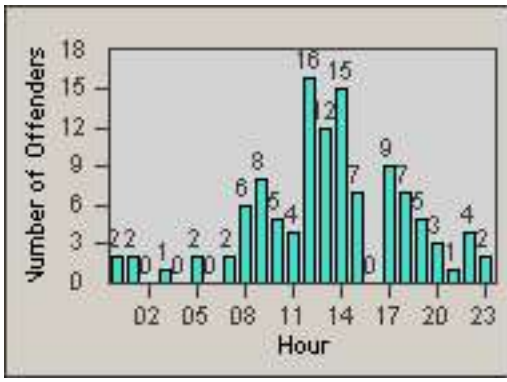

Redflex Redlight Offender Statistics

CONTRACT: Commerce
DATE FROM: 01-Aug-2014

LOCATION: COM-SLGA-01 Slauson Ave and Gage Ave
DATE TO: 31-Aug-2014

LANE 1