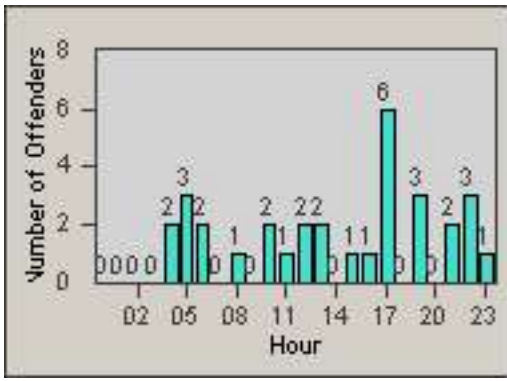

Redflex Redlight Offender Statistics

CONTRACT: Commerce
DATE FROM: 01-Jul-2014

LOCATION: COM-SLEA-01 Slauson Ave and Eastern Ave
DATE TO: 31-Jul-2014

LANE 1

LANE 2

LANE 3