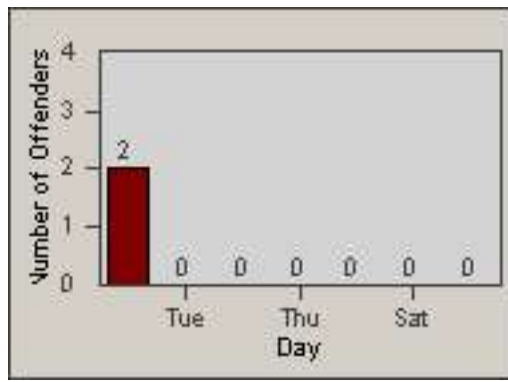

Redflex Redlight Offender Statistics

CONTRACT: Commerce
 DATE FROM: 01-Dec-2014

LOCATION: COM-TEGA-01 Garfield and Telegraph
 DATE TO: 31-Dec-2014

LANE 1

LANE 2

LANE 3

Redflex Redlight Offender Statistics

CONTRACT: Commerce
 DATE FROM: 01-Dec-2014