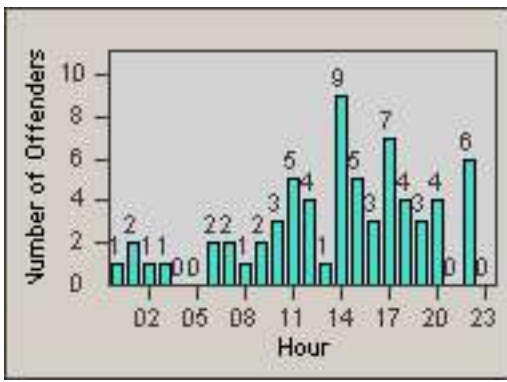

CONTRACT: Commerce
 DATE FROM: 01-Nov-2014

LOCATION: COM-ATTG-03R Atlantic Blvd and Telegraph Rd
 DATE TO: 30-Nov-2014

LANE 1

LANE 2

LANE 3

Redflex Redlight Offender Statistics

CONTRACT: Commerce
 DATE FROM: 01-Nov-2014