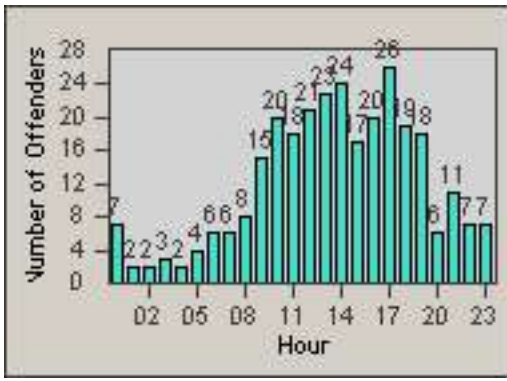

Redflex Redlight Offender Statistics

CONTRACT: Commerce
DATE FROM: 01-Jul-2014

LOCATION: COM-SLEA-01 Slauson Ave and Eastern Ave
DATE TO: 31-Jul-2014

LANE 4