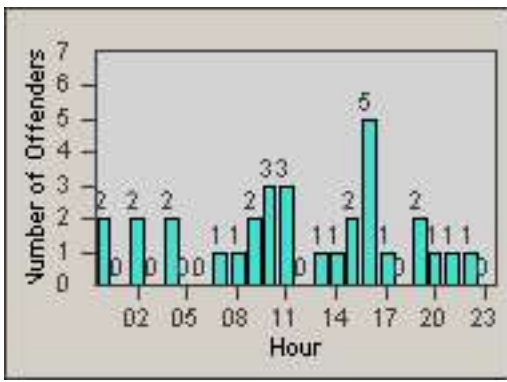

Redflex Redlight Offender Statistics

CONTRACT: Commerce
DATE FROM: 01-Oct-2014

LOCATION: COM-SLEA-01 Slauson Ave and Eastern Ave
DATE TO: 31-Oct-2014

LANE 1

LANE 2

LANE 3