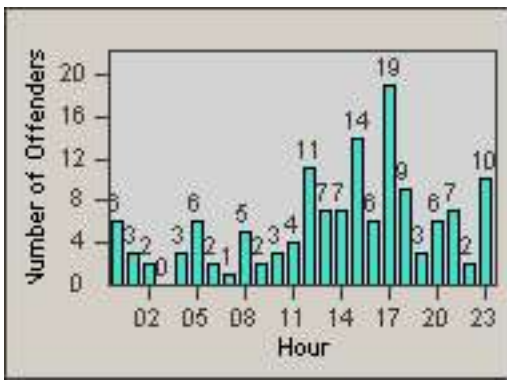

Redflex Redlight Offender Statistics

CONTRACT: Commerce
DATE FROM: 01-Jul-2014

LOCATION: COM-TGAT-01 Atlantic Blvd and Telegraph Rd
DATE TO: 31-Jul-2014

LANE 1

LANE 2

LANE 3