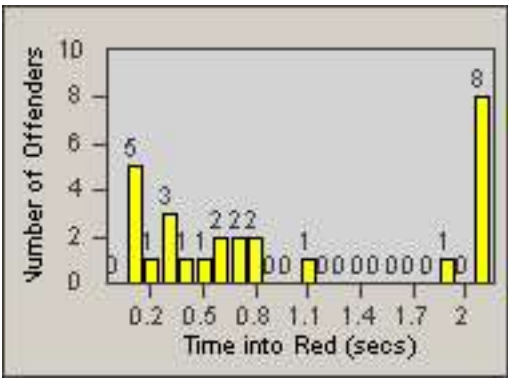

Redflex Redlight Offender Statistics

CONTRACT: Commerce
DATE FROM: 01-Jul-2014

LOCATION: COM-EASL-01 Slauson Ave and Eastern Ave
DATE TO: 31-Jul-2014

LANE 1