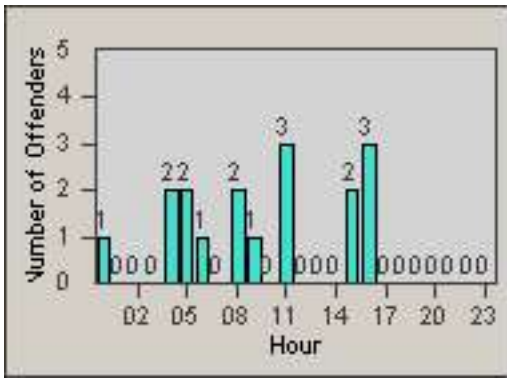

Redflex Redlight Offender Statistics

CONTRACT: Commerce
DATE FROM: 01-Oct-2014

LOCATION: COM-SLGA-01 Slauson Ave and Gage Ave
DATE TO: 31-Oct-2014

LANE 1

LANE 2

LANE 3