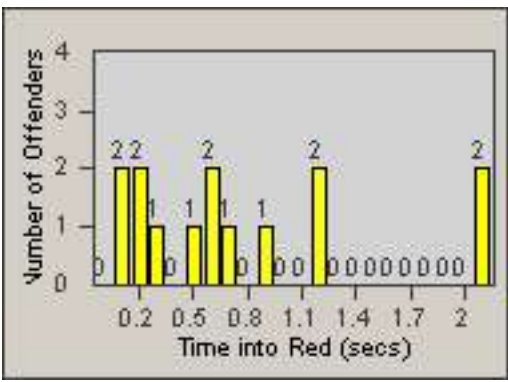

Redflex Redlight Offender Statistics

CONTRACT: Commerce
DATE FROM: 01-Dec-2014

LOCATION: COM-SLGA-01 Slauson Ave and Gage Ave
DATE TO: 31-Dec-2014

LANE 1

LANE 2

LANE 3