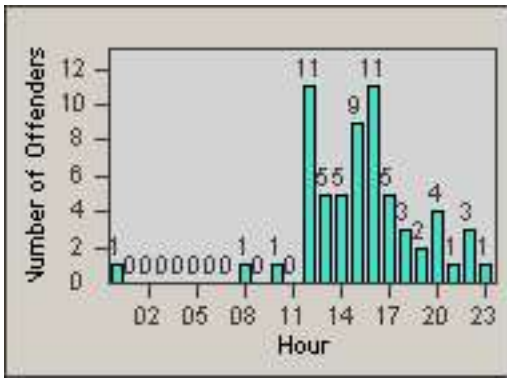

Redflex Redlight Offender Statistics

CONTRACT: Commerce
DATE FROM: 01-Dec-2014

LOCATION: COM-TGAT-01 Atlantic Blvd and Telegraph Rd
DATE TO: 31-Dec-2014

LANE 1