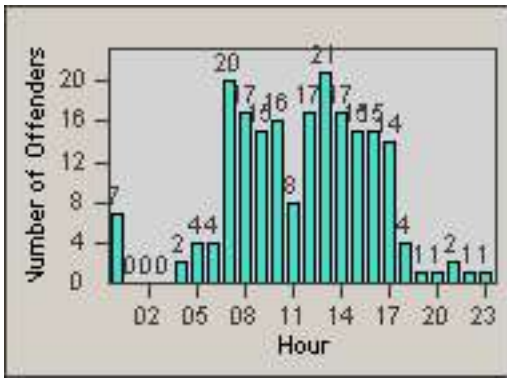

Redflex Redlight Offender Statistics

CONTRACT: Commerce
DATE FROM: 01-Oct-2014

LOCATION: COM-TEGA-03 Garfield and Telegraph
DATE TO: 31-Oct-2014

LANE 1