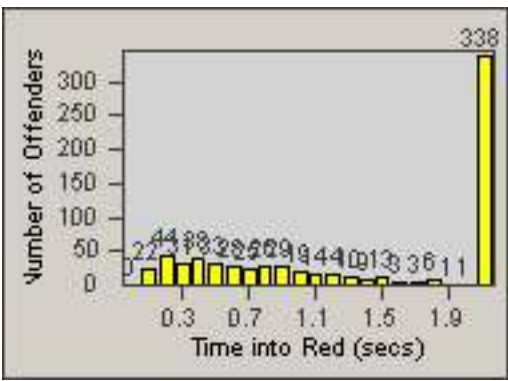

LOCATION: COM-TEGA-03 Garfield and Telegraph
 DATE TO: 31-Dec-2014

LANE 4

LANE 5

LANE TOTAL

Redflex Redlight Offender Statistics

CONTRACT: Commerce LOCATION: COM-TEGA-03 Garfield and Telegraph
DATE FROM: 01-Dec-2014 DATE TO: 31-Dec-2014