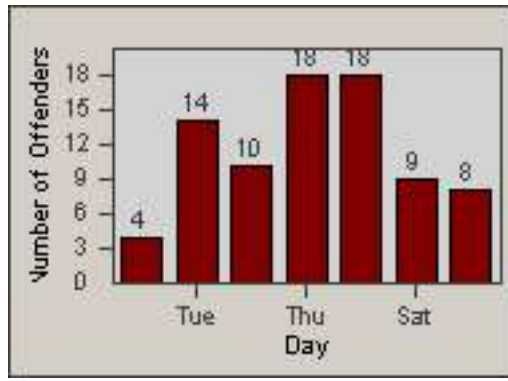

Redflex Redlight Offender Statistics

CONTRACT: Commerce
DATE FROM: 01-Jul-2014

LOCATION: COM-TGAT-01 Atlantic Blvd and Telegraph Rd
DATE TO: 31-Jul-2014

LANE 1

LANE 2

LANE 3