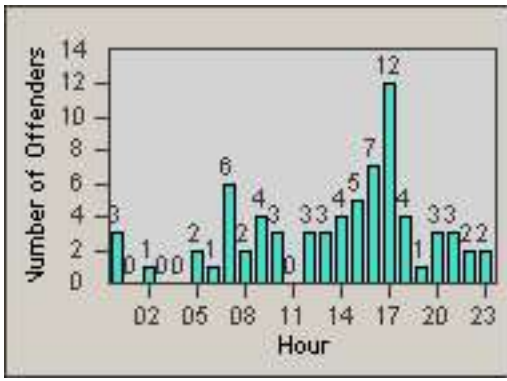

Redflex Redlight Offender Statistics

CONTRACT: Commerce
DATE FROM: 01-Oct-2014

LOCATION: COM-TGAT-01 Atlantic Blvd and Telegraph Rd
DATE TO: 31-Oct-2014

LANE 1

LANE 2

LANE 3