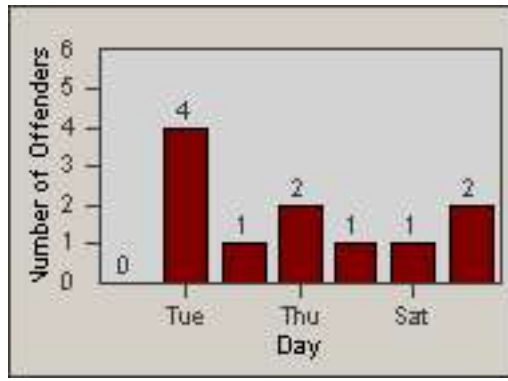

Redflex Redlight Offender Statistics

CONTRACT: Commerce
 DATE FROM: 01-Dec-2014

LOCATION: COM-SLGA-03 Slauson Ave and Gage Ave
 DATE TO: 31-Dec-2014

LANE 1

LANE 2

LANE 3

Redflex Redlight Offender Statistics