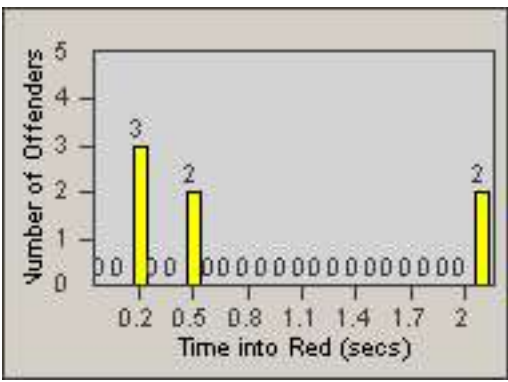

Redflex Redlight Offender Statistics

CONTRACT: Commerce
 DATE FROM: 01-Sep-2014

LOCATION: COM-SLGA-03 Slauson Ave and Gage Ave
 DATE TO: 30-Sep-2014

LANE 1

LANE 2

LANE 3

Redflex Redlight Offender Statistics