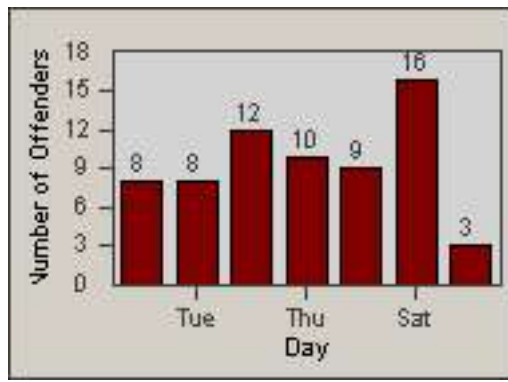

CONTRACT: Commerce
 DATE FROM: 01-Nov-2014

LOCATION: COM-ATTG-03R Atlantic Blvd and Telegraph Rd
 DATE TO: 30-Nov-2014

LANE 1

LANE 2

LANE 3

Redflex Redlight Offender Statistics

CONTRACT: Commerce
 DATE FROM: 01-Nov-2014