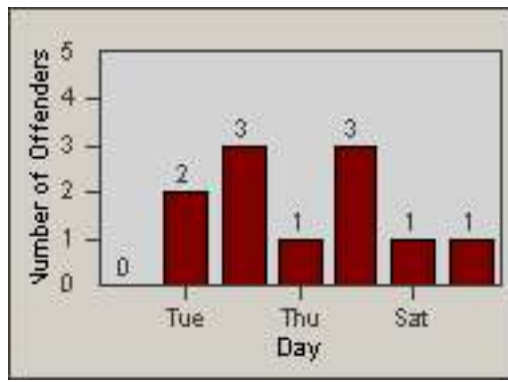

Redflex Redlight Offender Statistics

CONTRACT: Commerce
DATE FROM: 01-Jul-2014

LOCATION: COM-SLGA-03 Slauson Ave and Gage Ave
DATE TO: 31-Jul-2014

LANE 1

LANE 2

LANE 3