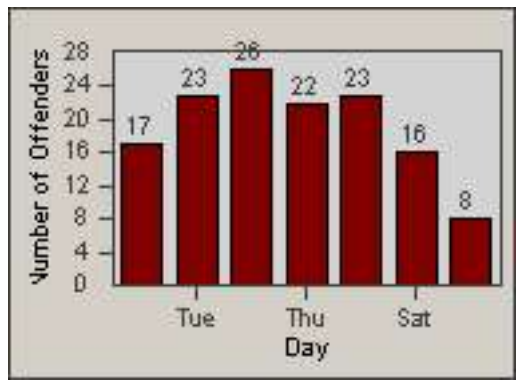

Redflex Redlight Offender Statistics

CONTRACT: Commerce
DATE FROM: 01-Sep-2014

LOCATION: COM-SLGA-03 Slauson Ave and Gage Ave
DATE TO: 30-Sep-2014

LANE 4

LANE 5

LANE TOTAL