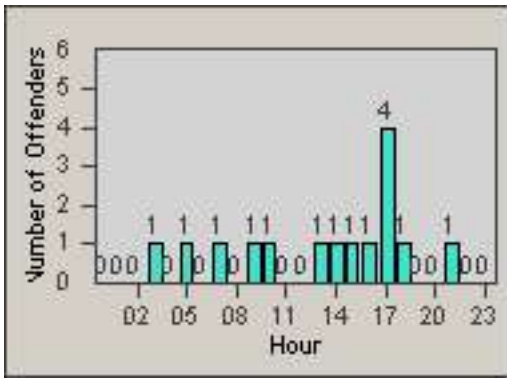

Redflex Redlight Offender Statistics

CONTRACT: Commerce
DATE FROM: 01-Oct-2014

LOCATION: COM-SLGA-03 Slauson Ave and Gage Ave
DATE TO: 31-Oct-2014

LANE 1

LANE 2

LANE 3