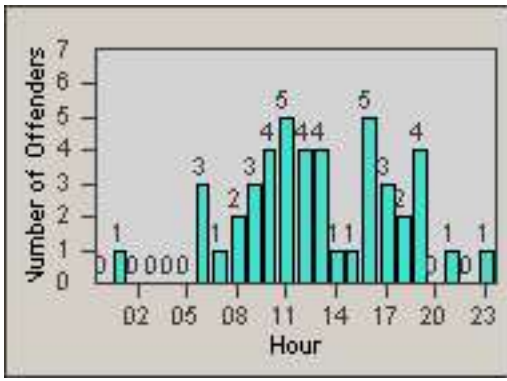

Redflex Redlight Offender Statistics

CONTRACT: Commerce
DATE FROM: 01-Nov-2014

LOCATION: COM-ATTG-03R Atlantic Blvd and Telegraph Rd
DATE TO: 30-Nov-2014

LANE 4