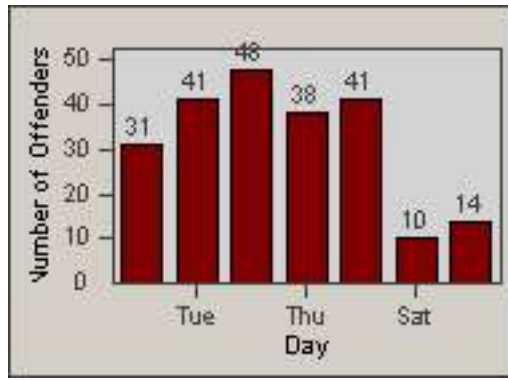

Redflex Redlight Offender Statistics

CONTRACT: Commerce
DATE FROM: 01-Jul-2014

LOCATION: COM-ATTG-03L Atlantic Blvd and Telegraph Rd
DATE TO: 31-Jul-2014

LANE 1

LANE 2

LANE 3

Redflex Redlight Offender Statistics