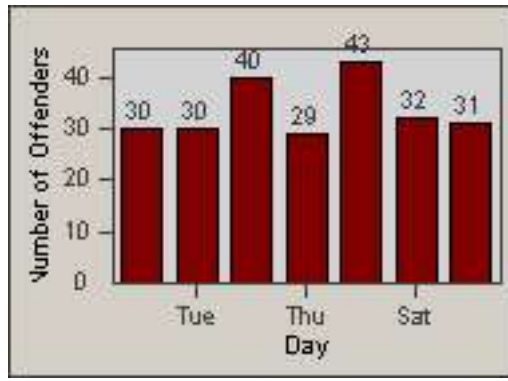

Redflex Redlight Offender Statistics

CONTRACT: Commerce
DATE FROM: 01-Aug-2014

LOCATION: COM-SLGA-01 Slauson Ave and Gage Ave
DATE TO: 31-Aug-2014

LANE 4