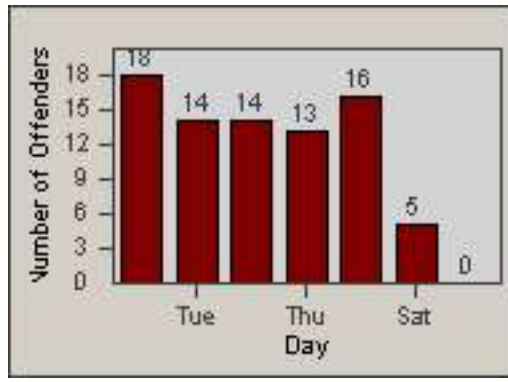

Redflex Redlight Offender Statistics

CONTRACT: Commerce
DATE FROM: 01-Sep-2014

LOCATION: COM-SLEA-01 Slauson Ave and Eastern Ave
DATE TO: 30-Sep-2014

LANE 1