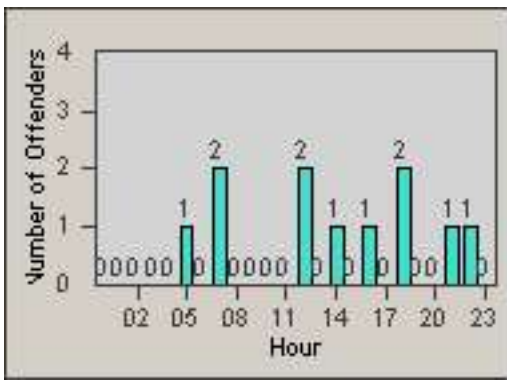

Redflex Redlight Offender Statistics

CONTRACT: Commerce
DATE FROM: 01-Dec-2014

LOCATION: COM-SLGA-03 Slauson Ave and Gage Ave
DATE TO: 31-Dec-2014

LANE 1

LANE 2

LANE 3