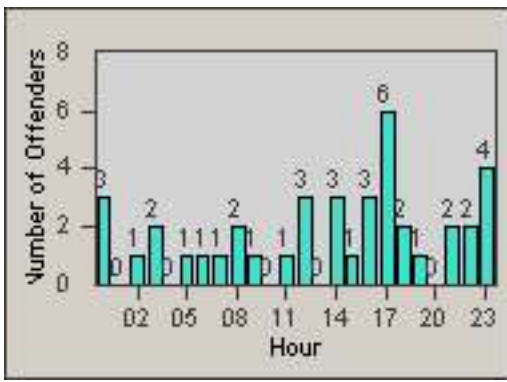

Redflex Redlight Offender Statistics

CONTRACT: Commerce
DATE FROM: 01-Oct-2014

LOCATION: COM-EASL-01 Slauson Ave and Eastern Ave
DATE TO: 31-Oct-2014

LANE 1

LANE 2

LANE 3