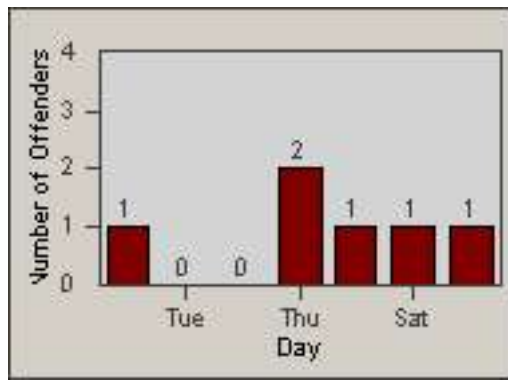

Redflex Redlight Offender Statistics

CONTRACT: Commerce
 DATE FROM: 01-Aug-2014

LOCATION: COM-TEGA-01 Garfield and Telegraph
 DATE TO: 31-Aug-2014

LANE 1

LANE 2

LANE 3

Redflex Redlight Offender Statistics

CONTRACT: Commerce