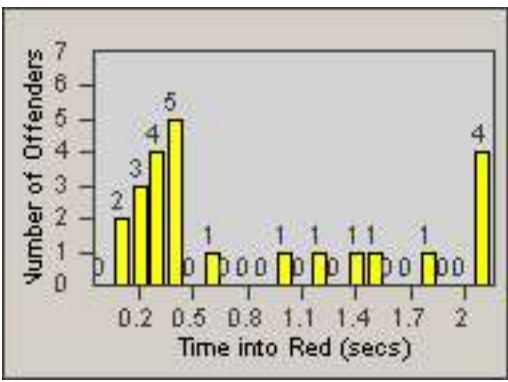

Redflex Redlight Offender Statistics

CONTRACT: Commerce
 DATE FROM: 01-Aug-2014

LOCATION: COM-EASL-01 Slauson Ave and Eastern Ave
 DATE TO: 31-Aug-2014

LANE 1

LANE 2

LANE 3

Redflex Redlight Offender Statistics