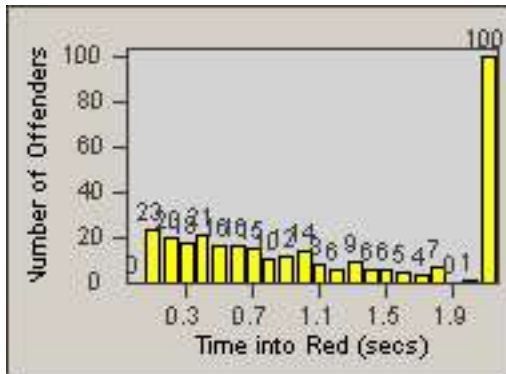

Redflex Redlight Offender Statistics

CONTRACT: Commerce

LOCATION: COM-SLGA-01 Slauson Ave and Gage Ave

DATE FROM: 01-Dec-2014

DATE TO: 31-Dec-2014

LANE 4

LANE 5

LANE TOTAL