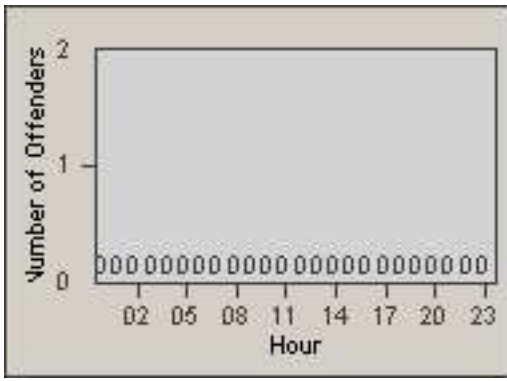

Redflex Redlight Offender Statistics

CONTRACT: Commerce
DATE FROM: 01-Dec-2014

LOCATION: COM-ATTG-03L Atlantic Blvd and Telegraph Rd
DATE TO: 31-Dec-2014

LANE 4