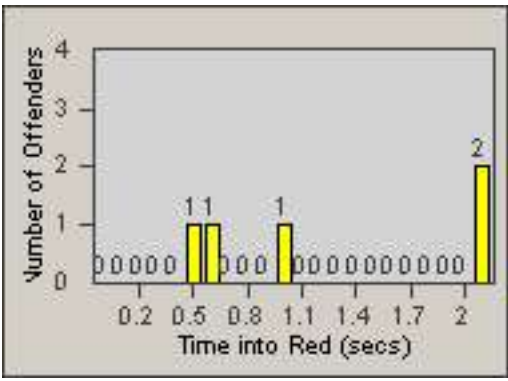

Redflex Redlight Offender Statistics

CONTRACT: Commerce
 DATE FROM: 01-Dec-2014

LOCATION: COM-TEGA-01 Garfield and Telegraph
 DATE TO: 31-Dec-2014

LANE 1

LANE 2

LANE 3

Redflex Redlight Offender Statistics

CONTRACT: Commerce
 DATE FROM: 01-Dec-2014