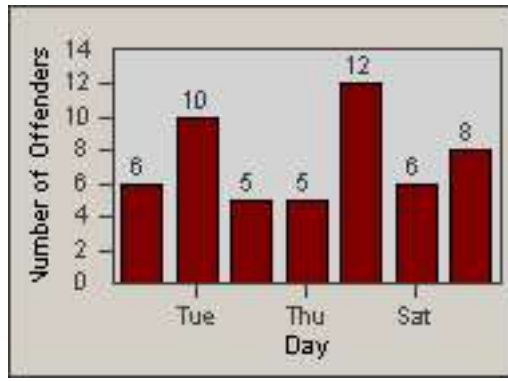

Redflex Redlight Offender Statistics

CONTRACT: Commerce
DATE FROM: 01-Nov-2014

LOCATION: COM-TGAT-01 Atlantic Blvd and Telegraph Rd
DATE TO: 30-Nov-2014

LANE 1

LANE 2

LANE 3