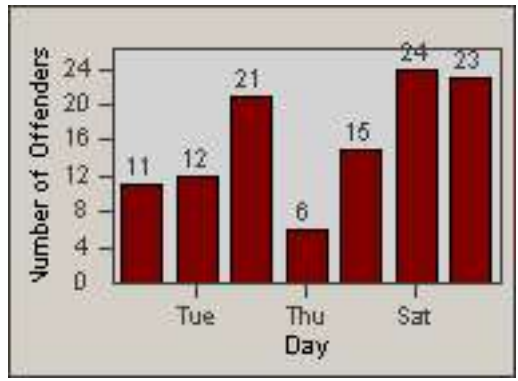

Redflex Redlight Offender Statistics

CONTRACT: Commerce
DATE FROM: 01-Nov-2014

LOCATION: COM-SLGA-03 Slauson Ave and Gage Ave
DATE TO: 30-Nov-2014

LANE 4