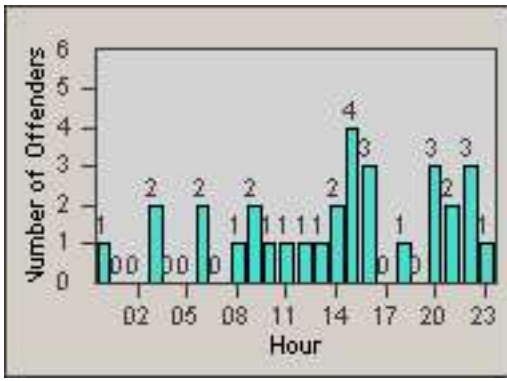

Redflex Redlight Offender Statistics

CONTRACT: Commerce
DATE FROM: 01-Aug-2014

LOCATION: COM-EASL-01 Slauson Ave and Eastern Ave
DATE TO: 31-Aug-2014

LANE 1

LANE 2

LANE 3