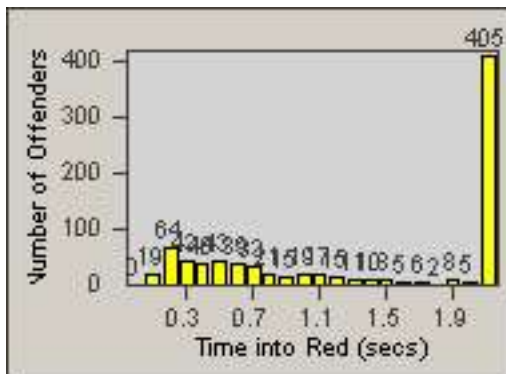

LOCATION: COM-TEGA-03 Garfield and Telegraph

DATE FROM: 01-Nov-2014

DATE TO: 30-Nov-2014

LANE 4

LANE 5

LANE TOTAL

Redflex Redlight Offender Statistics

CONTRACT: Commerce LOCATION: COM-TEGA-03 Garfield and Telegraph
DATE FROM: 01-Nov-2014 DATE TO: 30-Nov-2014