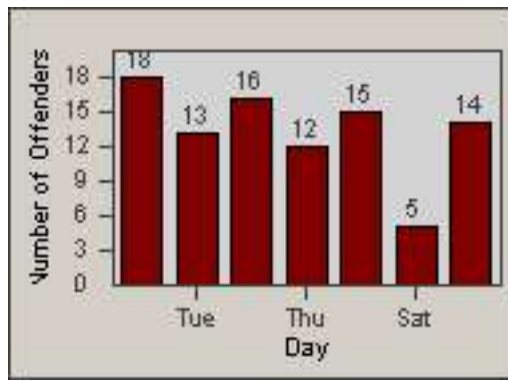

Redflex Redlight Offender Statistics

CONTRACT: Commerce
DATE FROM: 01-Sep-2014

LOCATION: COM-TGAT-01 Atlantic Blvd and Telegraph Rd
DATE TO: 30-Sep-2014

LANE 1

LANE 2

LANE 3