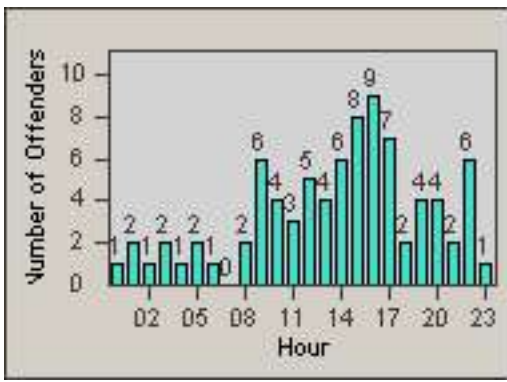

Redflex Redlight Offender Statistics

CONTRACT: Commerce
DATE FROM: 01-Nov-2014

LOCATION: COM-TGAT-01 Atlantic Blvd and Telegraph Rd
DATE TO: 30-Nov-2014

LANE 1

LANE 2

LANE 3