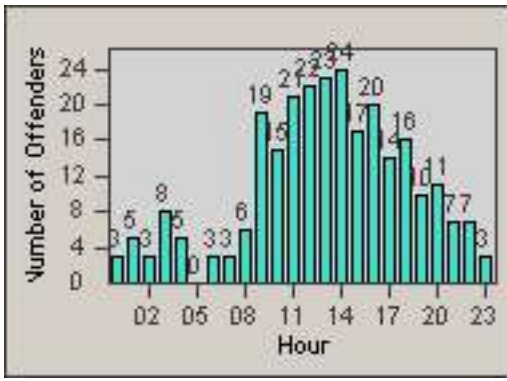

Redflex Redlight Offender Statistics

CONTRACT: Commerce
DATE FROM: 01-Sep-2014

LOCATION: COM-SLEA-01 Slauson Ave and Eastern Ave
DATE TO: 30-Sep-2014

LANE 4