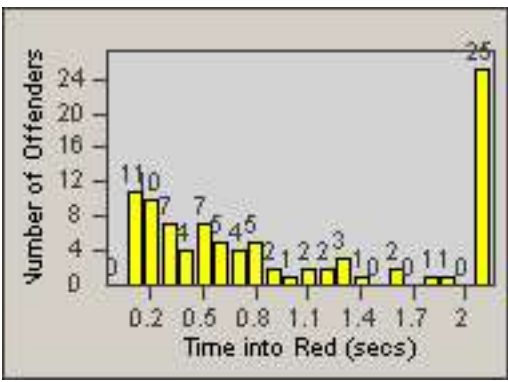

Redflex Redlight Offender Statistics

CONTRACT: Commerce
DATE FROM: 01-Sep-2014

LOCATION: COM-TGAT-01 Atlantic Blvd and Telegraph Rd
DATE TO: 30-Sep-2014

LANE 1

LANE 2

LANE 3