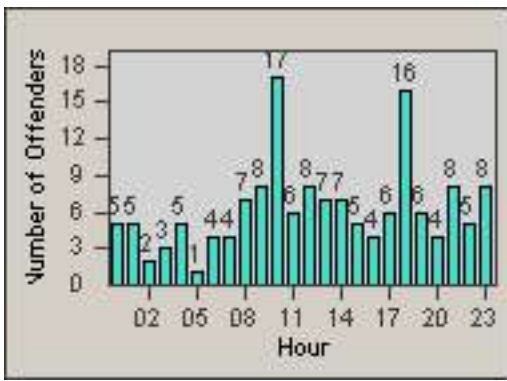

LOCATION: COM-TEGA-01 Garfield and Telegraph
 DATE TO: 31-Dec-2014

LANE 4

LANE 5

LANE TOTAL

Redflex Redlight Offender Statistics

CONTRACT: Commerce LOCATION: COM-TEGA-01 Garfield and Telegraph
DATE FROM: 01-Dec-2014 DATE TO: 31-Dec-2014