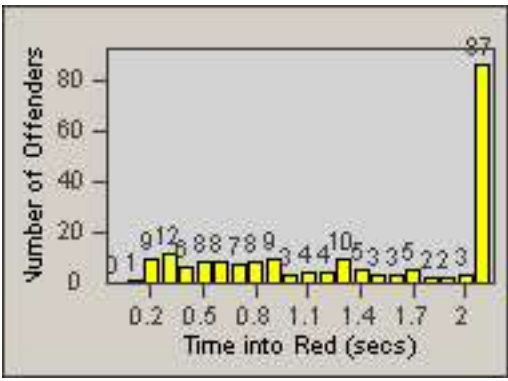

Redflex Redlight Offender Statistics

CONTRACT: Commerce
DATE FROM: 01-Sep-2014

LOCATION: COM-SLGA-01 Slauson Ave and Gage Ave
DATE TO: 30-Sep-2014

LANE 4