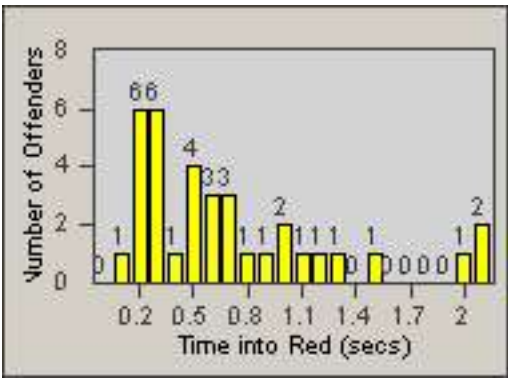

Redflex Redlight Offender Statistics

CONTRACT: Commerce
DATE FROM: 01-Nov-2014

LOCATION: COM-SLEA-01 Slauson Ave and Eastern Ave
DATE TO: 30-Nov-2014

LANE 1

LANE 2

LANE 3