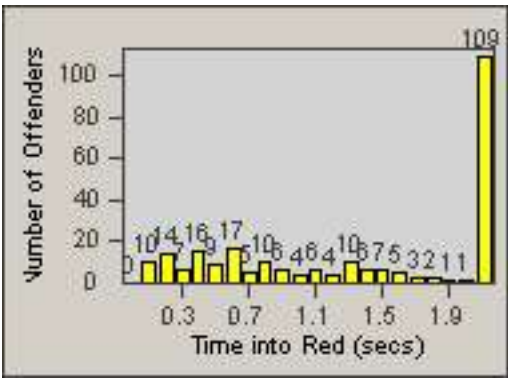

Redflex Redlight Offender Statistics

CONTRACT: Commerce
DATE FROM: 01-Oct-2014

LOCATION: COM-SLGA-01 Slauson Ave and Gage Ave
DATE TO: 31-Oct-2014

LANE 4