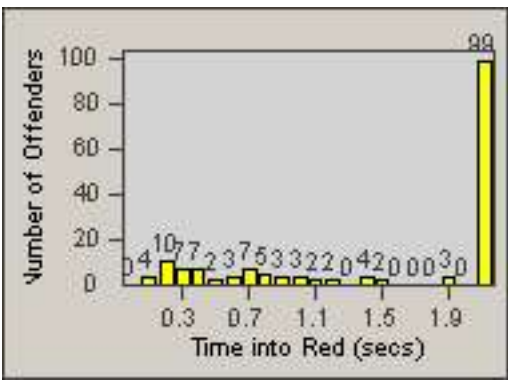

CONTRACT: Commerce
 DATE FROM: 01-Nov-2014

LOCATION: COM-SLGA-03 Slauson Ave and Gage Ave
 DATE TO: 30-Nov-2014

LANE 4

LANE 5

LANE TOTAL

Redflex Redlight Offender Statistics

CONTRACT: Commerce LOCATION: COM-SLGA-03 Slauson Ave and Gage Ave
DATE FROM: 01-Nov-2014 DATE TO: 30-Nov-2014