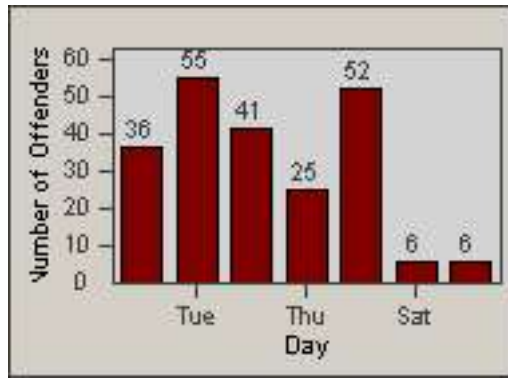

Redflex Redlight Offender Statistics

CONTRACT: Commerce
DATE FROM: 01-Sep-2014

LOCATION: COM-ATTG-03L Atlantic Blvd and Telegraph Rd
DATE TO: 30-Sep-2014

LANE 1

LANE 2

LANE 3