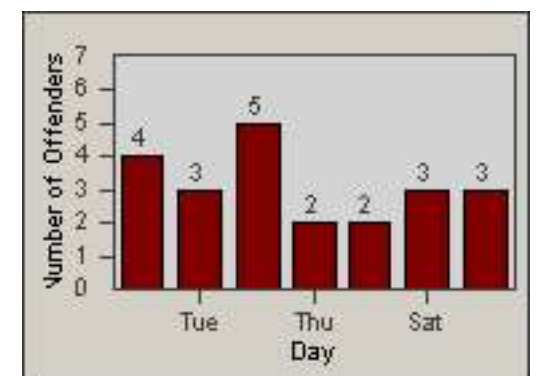

Redflex Redlight Offender Statistics

CONTRACT: Commerce

LOCATION: COM-SLGA-01 Slauson Ave and Gage Ave

DATE FROM: 01-Nov-2014

DATE TO: 30-Nov-2014

LANE 1

LANE 2

LANE 3