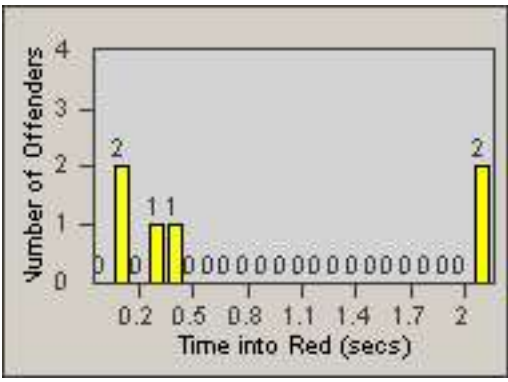

Redflex Redlight Offender Statistics

CONTRACT: Commerce
DATE FROM: 01-Sep-2014

LOCATION: COM-TEGA-01 Garfield and Telegraph
DATE TO: 30-Sep-2014

LANE 1