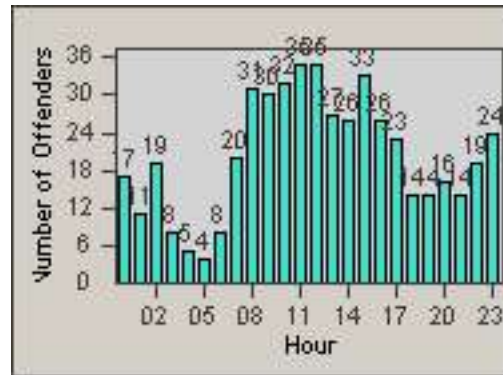

LOCATION: COM-TEGA-03 Garfield and Telegraph

DATE FROM: 01-Nov-2014

DATE TO: 30-Nov-2014

LANE 4

LANE 5

LANE TOTAL

Redflex Redlight Offender Statistics

CONTRACT: Commerce LOCATION: COM-TEGA-03 Garfield and Telegraph
DATE FROM: 01-Nov-2014 DATE TO: 30-Nov-2014