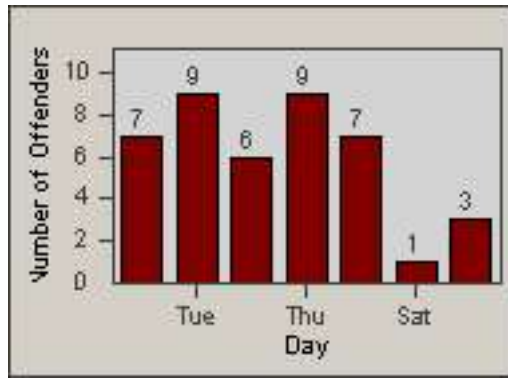

Redflex Redlight Offender Statistics

CONTRACT: Commerce
DATE FROM: 01-Jul-2014

LOCATION: COM-SLEA-01 Slauson Ave and Eastern Ave
DATE TO: 31-Jul-2014

LANE 1