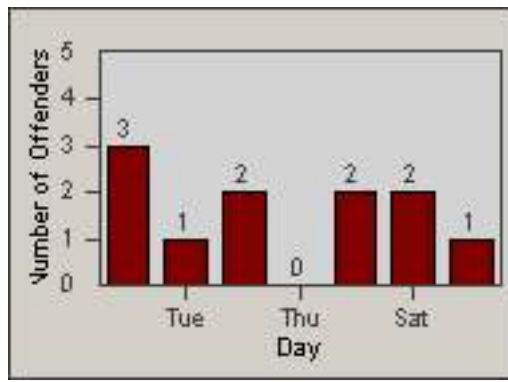

Redflex Redlight Offender Statistics

CONTRACT: Commerce
DATE FROM: 01-Dec-2014

LOCATION: COM-SLGA-03 Slauson Ave and Gage Ave
DATE TO: 31-Dec-2014

LANE 1

LANE 2

LANE 3