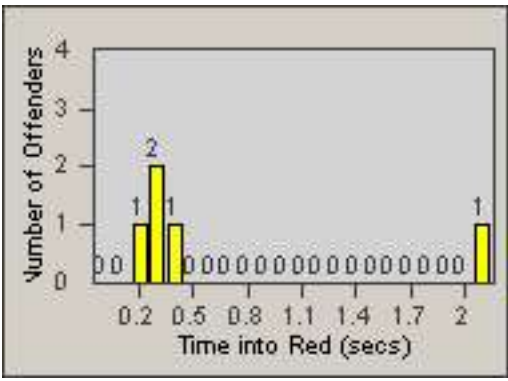

Redflex Redlight Offender Statistics

CONTRACT: Commerce
DATE FROM: 01-Aug-2014

LOCATION: COM-TEGA-03 Garfield and Telegraph
DATE TO: 31-Aug-2014

LANE 4