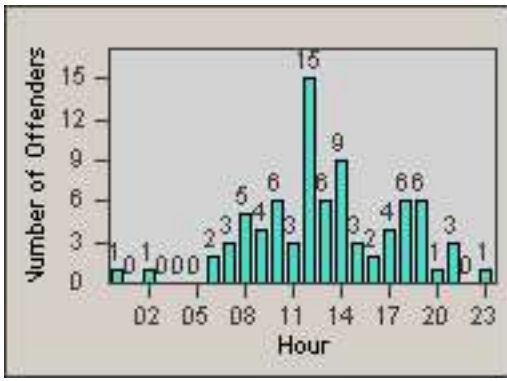

Redflex Redlight Offender Statistics

CONTRACT: Commerce
DATE FROM: 01-Aug-2014

LOCATION: COM-SLGA-03 Slauson Ave and Gage Ave
DATE TO: 31-Aug-2014

LANE 4