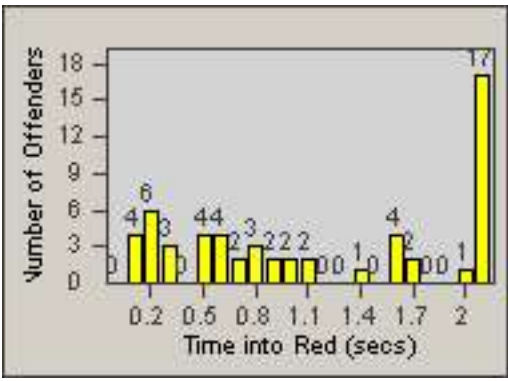

Redflex Redlight Offender Statistics

CONTRACT: Commerce
DATE FROM: 01-Oct-2014

LOCATION: COM-ATTG-03R Atlantic Blvd and Telegraph Rd
DATE TO: 31-Oct-2014

LANE 4