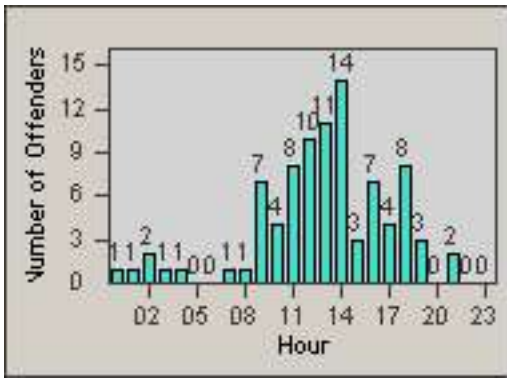

Redflex Redlight Offender Statistics

CONTRACT: Commerce
DATE FROM: 01-Oct-2014

LOCATION: COM-SLGA-01 Slauson Ave and Gage Ave
DATE TO: 31-Oct-2014

LANE 1