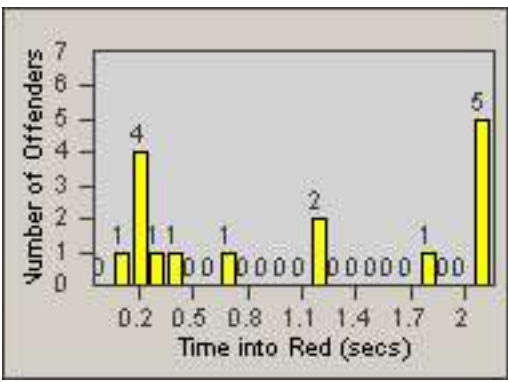

Redflex Redlight Offender Statistics

CONTRACT: Commerce
DATE FROM: 01-Sep-2014

LOCATION: COM-SLEA-01 Slauson Ave and Eastern Ave
DATE TO: 30-Sep-2014

LANE 1

LANE 2

LANE 3