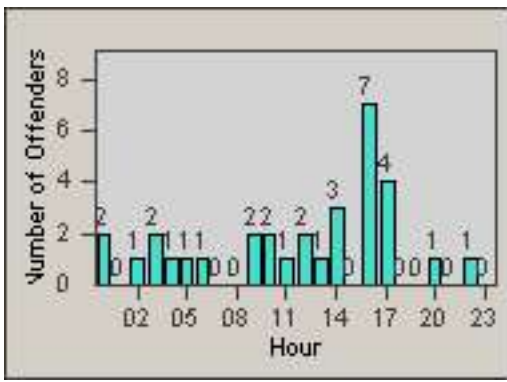

Redflex Redlight Offender Statistics

CONTRACT: Commerce
 DATE FROM: 01-Jul-2014

LOCATION: COM-EASL-01 Slauson Ave and Eastern Ave
 DATE TO: 31-Jul-2014

LANE 1

LANE 2

LANE 3

Redflex Redlight Offender Statistics