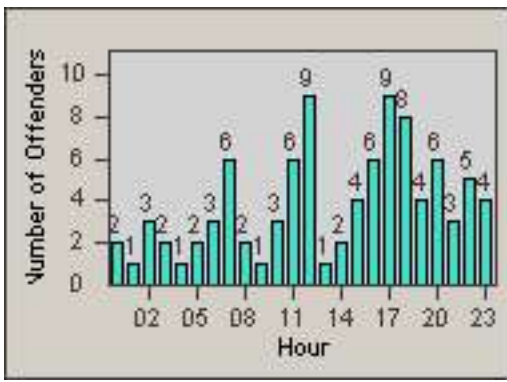

Redflex Redlight Offender Statistics

CONTRACT: Commerce
DATE FROM: 01-Sep-2014

LOCATION: COM-TGAT-01 Atlantic Blvd and Telegraph Rd
DATE TO: 30-Sep-2014

LANE 1

LANE 2

LANE 3