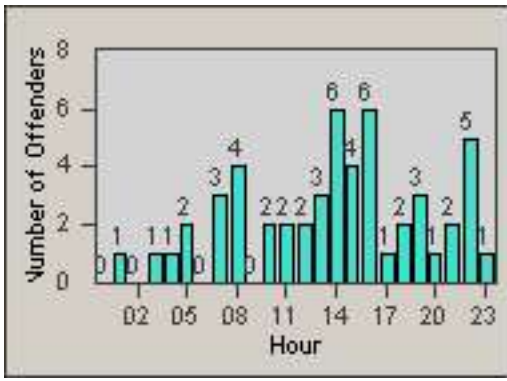

Redflex Redlight Offender Statistics

CONTRACT: Commerce
DATE FROM: 01-Nov-2014

LOCATION: COM-TGAT-01 Atlantic Blvd and Telegraph Rd
DATE TO: 30-Nov-2014

LANE 1

LANE 2

LANE 3