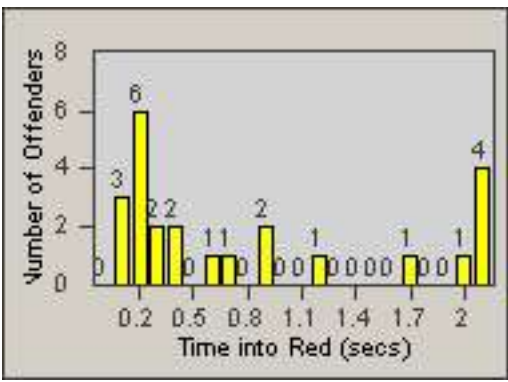

Redflex Redlight Offender Statistics

CONTRACT: Commerce
DATE FROM: 01-Jul-2014

LOCATION: COM-SLEA-01 Slauson Ave and Eastern Ave
DATE TO: 31-Jul-2014

LANE 1

LANE 2

LANE 3