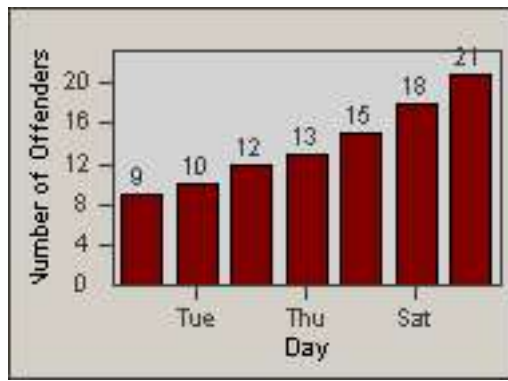

LOCATION: COM-TEGA-01 Garfield and Telegraph

DATE FROM: 01-Aug-2014

DATE TO: 31-Aug-2014

LANE 4

LANE 5

LANE TOTAL

Redflex Redlight Offender Statistics

CONTRACT: Commerce LOCATION: COM-TEGA-01 Garfield and Telegraph
DATE FROM: 01-Aug-2014 DATE TO: 31-Aug-2014