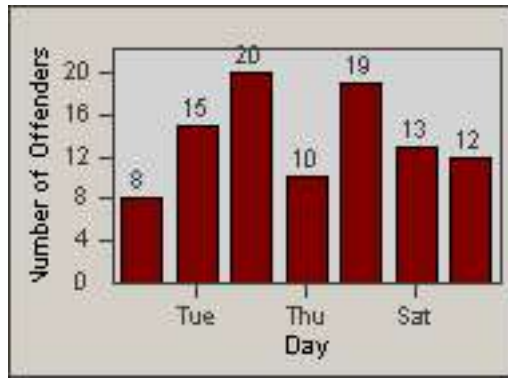

Redflex Redlight Offender Statistics

CONTRACT: Commerce
DATE FROM: 01-Dec-2014

LOCATION: COM-SLGA-01 Slauson Ave and Gage Ave
DATE TO: 31-Dec-2014

LANE 1