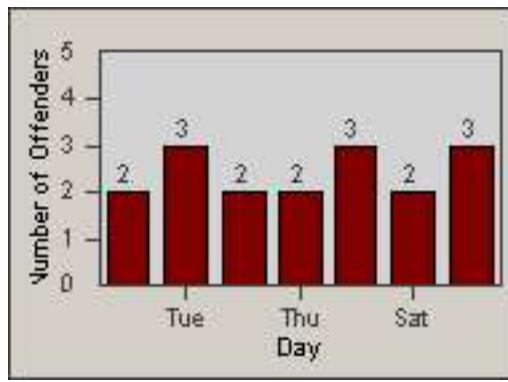

Redflex Redlight Offender Statistics

CONTRACT: Commerce
DATE FROM: 01-Jul-2014

LOCATION: COM-SLGA-01 Slauson Ave and Gage Ave
DATE TO: 31-Jul-2014

LANE 1

LANE 2

LANE 3