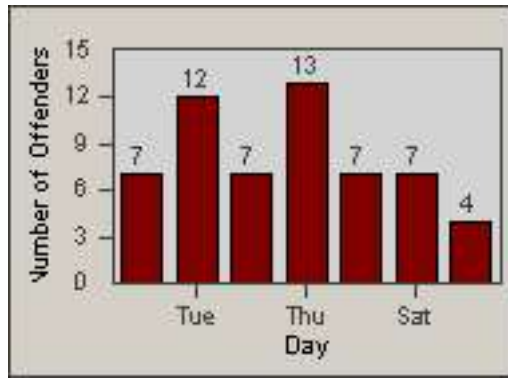

Redflex Redlight Offender Statistics

CONTRACT: Commerce
DATE FROM: 01-Oct-2014

LOCATION: COM-ATTG-03R Atlantic Blvd and Telegraph Rd
DATE TO: 31-Oct-2014

LANE 4