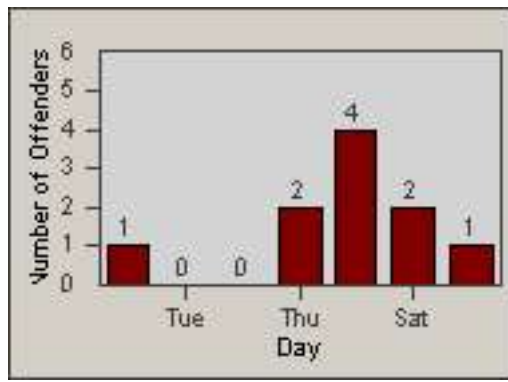

Redflex Redlight Offender Statistics

CONTRACT: Commerce
 DATE FROM: 01-Aug-2014

LOCATION: COM-SLGA-03 Slauson Ave and Gage Ave
 DATE TO: 31-Aug-2014

LANE 1

LANE 2

LANE 3

Redflex Redlight Offender Statistics