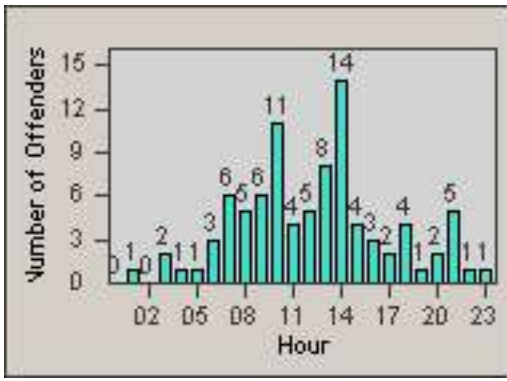

Redflex Redlight Offender Statistics

CONTRACT: Commerce
DATE FROM: 01-Oct-2014

LOCATION: COM-SLGA-03 Slauson Ave and Gage Ave
DATE TO: 31-Oct-2014

LANE 4