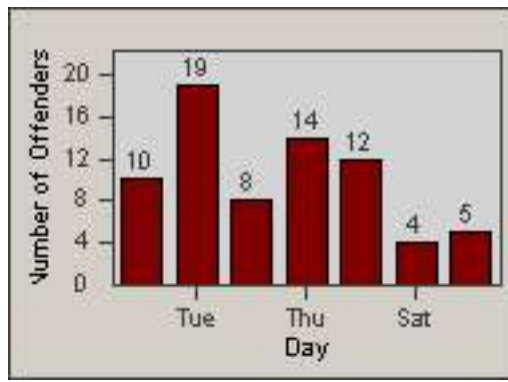

Redflex Redlight Offender Statistics

CONTRACT: Commerce
 DATE FROM: 01-Dec-2014

LOCATION: COM-ATTG-03R Atlantic Blvd and Telegraph Rd
 DATE TO: 31-Dec-2014

LANE 1

LANE 2

LANE 3

Redflex Redlight Offender Statistics