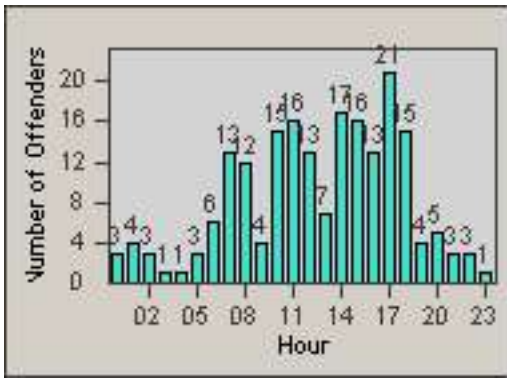

Redflex Redlight Offender Statistics

CONTRACT: Commerce
DATE FROM: 01-Sep-2014

LOCATION: COM-SLGA-01 Slauson Ave and Gage Ave
DATE TO: 30-Sep-2014

LANE 4