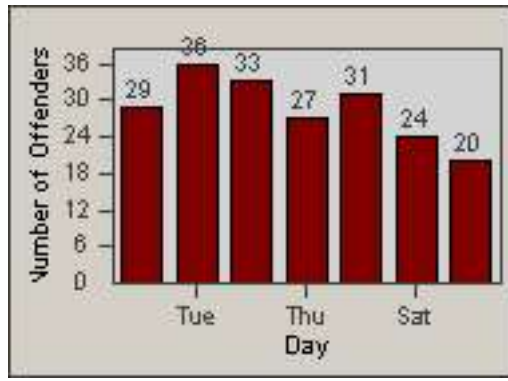

Redflex Redlight Offender Statistics

CONTRACT: Commerce
 DATE FROM: 01-Aug-2014

LOCATION: COM-TEGA-03 Garfield and Telegraph
 DATE TO: 31-Aug-2014

LANE 1

LANE 2

LANE 3

Redflex Redlight Offender Statistics

CONTRACT: Commerce
DATE FROM: 01-Aug-2014