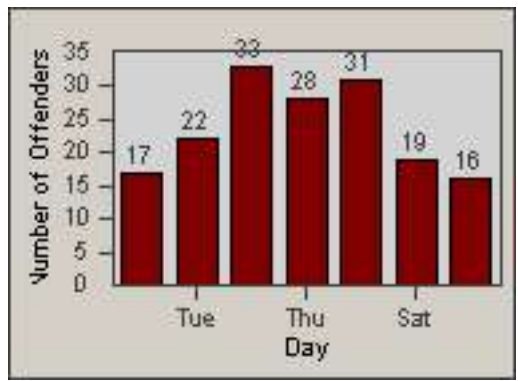

Redflex Redlight Offender Statistics

CONTRACT: Commerce
DATE FROM: 01-Oct-2014

LOCATION: COM-SLGA-03 Slauson Ave and Gage Ave
DATE TO: 31-Oct-2014

LANE 4

LANE 5

LANE TOTAL