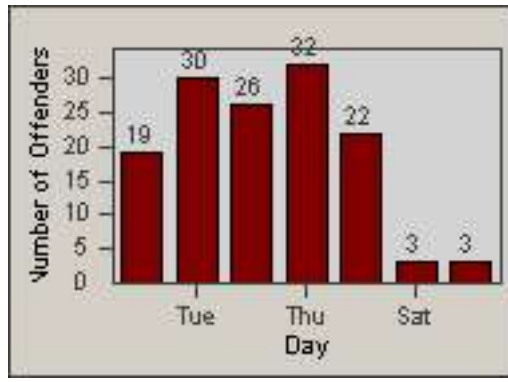

Redflex Redlight Offender Statistics

CONTRACT: Commerce
DATE FROM: 01-Jul-2014

LOCATION: COM-ATTG-03L Atlantic Blvd and Telegraph Rd
DATE TO: 31-Jul-2014

LANE 1

LANE 2

LANE 3

Redflex Redlight Offender Statistics