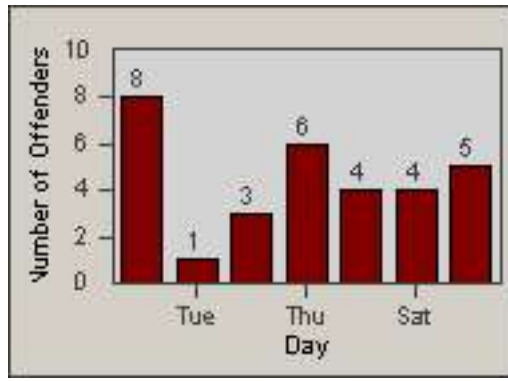

Redflex Redlight Offender Statistics

CONTRACT: Commerce
DATE FROM: 01-Oct-2014

LOCATION: COM-SLEA-01 Slauson Ave and Eastern Ave
DATE TO: 31-Oct-2014

LANE 1

LANE 2

LANE 3