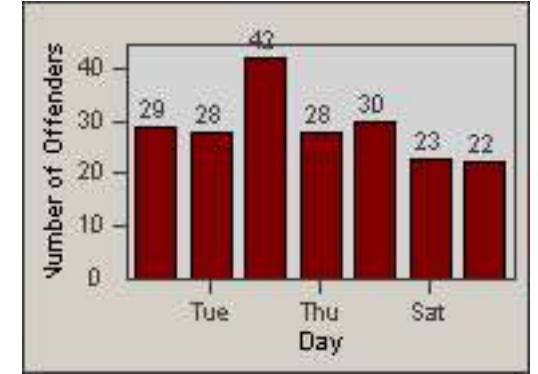

Redflex Redlight Offender Statistics

CONTRACT: Commerce

LOCATION: COM-SLGA-01 Slauson Ave and Gage Ave

DATE FROM: 01-Dec-2014

DATE TO: 31-Dec-2014

LANE 4