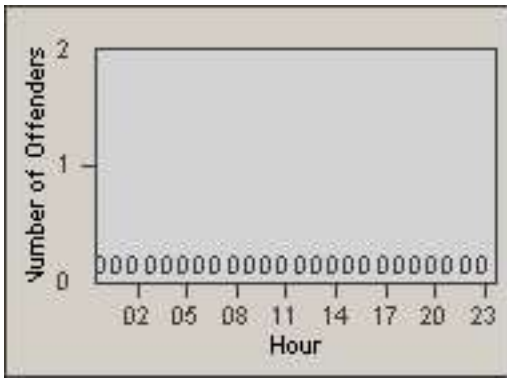

Redflex Redlight Offender Statistics

CONTRACT: Commerce
DATE FROM: 01-Sep-2014

LOCATION: COM-ATTG-03R Atlantic Blvd and Telegraph Rd
DATE TO: 30-Sep-2014

LANE 1

LANE 2

LANE 3