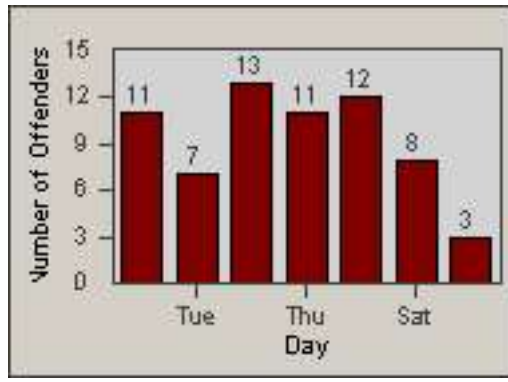

Redflex Redlight Offender Statistics

CONTRACT: Commerce
DATE FROM: 01-Nov-2014

LOCATION: COM-SLEA-01 Slauson Ave and Eastern Ave
DATE TO: 30-Nov-2014

LANE 1