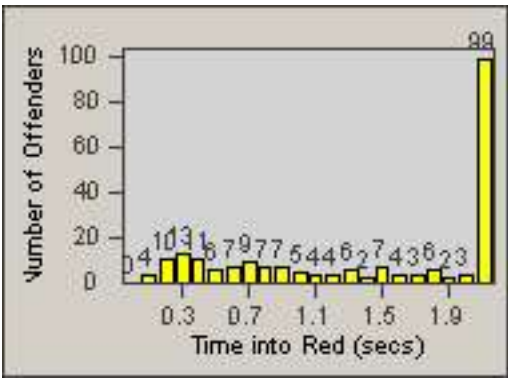

Redflex Redlight Offender Statistics

CONTRACT: Commerce
DATE FROM: 01-Nov-2014

LOCATION: COM-SLGA-01 Slauson Ave and Gage Ave
DATE TO: 30-Nov-2014

LANE 4