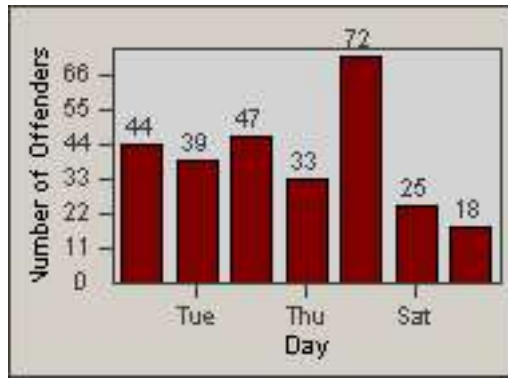

Redflex Redlight Offender Statistics

CONTRACT: Commerce
DATE FROM: 01-Aug-2014

LOCATION: COM-ATTG-03L Atlantic Blvd and Telegraph Rd
DATE TO: 31-Aug-2014

LANE 1

LANE 2

LANE 3