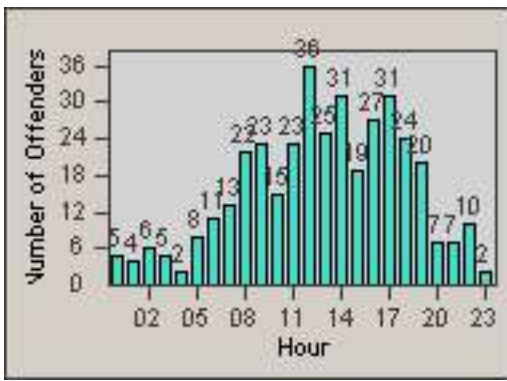

Redflex Redlight Offender Statistics

CONTRACT: Commerce
DATE FROM: 01-Aug-2014

LOCATION: COM-SLGA-01 Slauson Ave and Gage Ave
DATE TO: 31-Aug-2014

LANE 4

LANE 5

LANE TOTAL