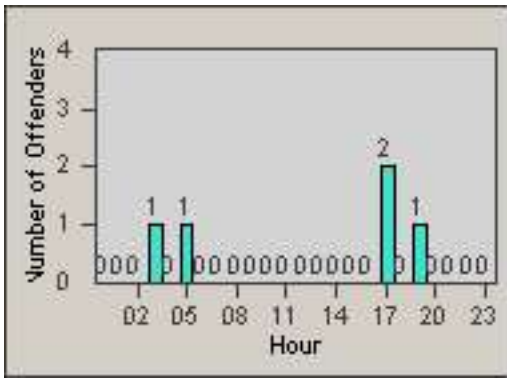

Redflex Redlight Offender Statistics

CONTRACT: Commerce
 DATE FROM: 01-Nov-2014

LOCATION: COM-TEGA-01 Garfield and Telegraph
 DATE TO: 30-Nov-2014

LANE 1

LANE 2

LANE 3

Redflex Redlight Offender Statistics

CONTRACT: Commerce
 DATE FROM: 01-Nov-2014