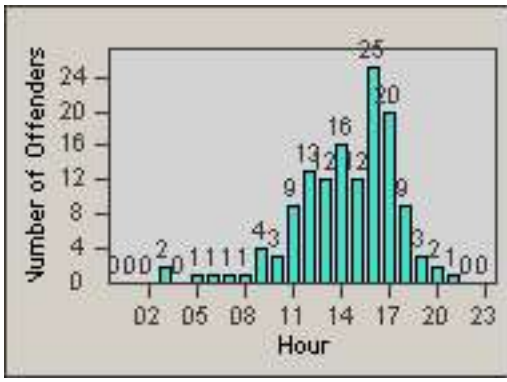

Redflex Redlight Offender Statistics

CONTRACT: Commerce
DATE FROM: 01-Jul-2014

LOCATION: COM-ATTG-03L Atlantic Blvd and Telegraph Rd
DATE TO: 31-Jul-2014

LANE 1

LANE 2

LANE 3

Redflex Redlight Offender Statistics