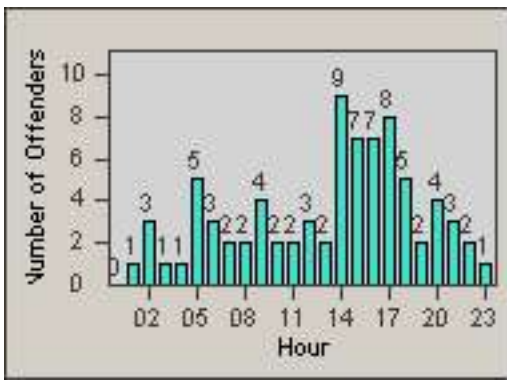

Redflex Redlight Offender Statistics

CONTRACT: Commerce
DATE FROM: 01-Oct-2014

LOCATION: COM-TGAT-01 Atlantic Blvd and Telegraph Rd
DATE TO: 31-Oct-2014

LANE 1

LANE 2

LANE 3