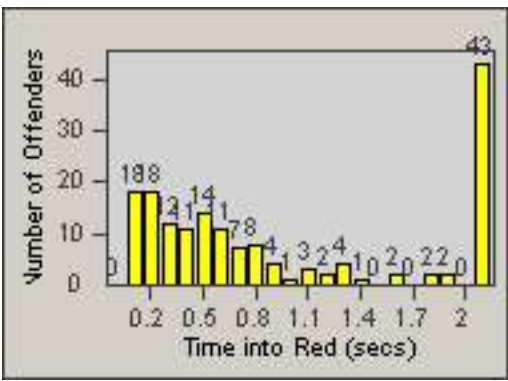

Redflex Redlight Offender Statistics

CONTRACT: Commerce
DATE FROM: 01-Sep-2014

LOCATION: COM-TGAT-01 Atlantic Blvd and Telegraph Rd
DATE TO: 30-Sep-2014

LANE 4

LANE 5

LANE TOTAL