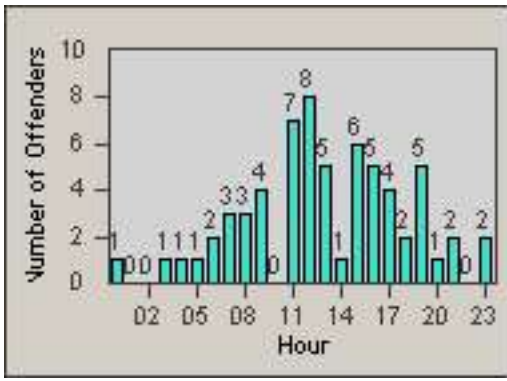

Redflex Redlight Offender Statistics

CONTRACT: Commerce
DATE FROM: 01-Jul-2014

LOCATION: COM-TEGA-01 Garfield and Telegraph
DATE TO: 31-Jul-2014

LANE 4