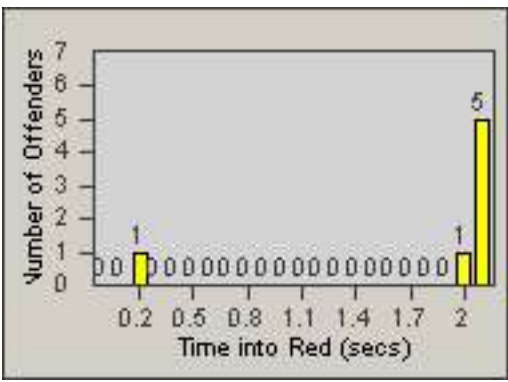

Redflex Redlight Offender Statistics

CONTRACT: Commerce
 DATE FROM: 01-Jul-2014

LOCATION: COM-TEGA-01 Garfield and Telegraph
 DATE TO: 31-Jul-2014

LANE 1

LANE 2

LANE 3

Redflex Redlight Offender Statistics

CONTRACT: Commerce
 DATE FROM: 01-Jul-2014