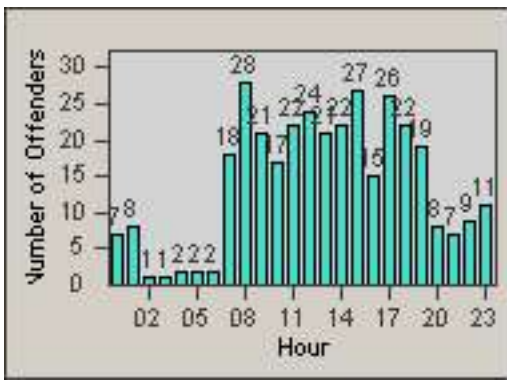

Redflex Redlight Offender Statistics

CONTRACT: Commerce
DATE FROM: 01-Jul-2014

LOCATION: COM-TEGA-03 Garfield and Telegraph
DATE TO: 31-Jul-2014

LANE 4

LANE 5

LANE TOTAL