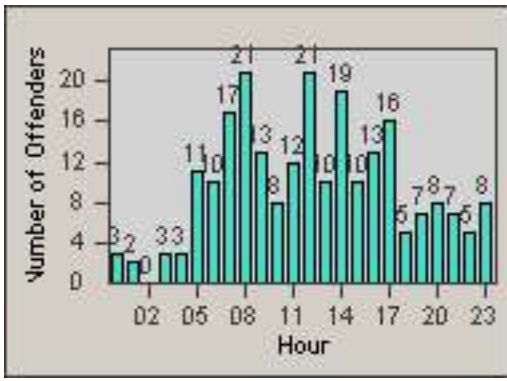

Redflex Redlight Offender Statistics

CONTRACT: Commerce
DATE FROM: 01-Oct-2014

LOCATION: COM-TEGA-03 Garfield and Telegraph
DATE TO: 31-Oct-2014

LANE 1

LANE 2

LANE 3

Redflex Redlight Offender Statistics

CONTRACT: Commerce
 DATE FROM: 01-Oct-2014