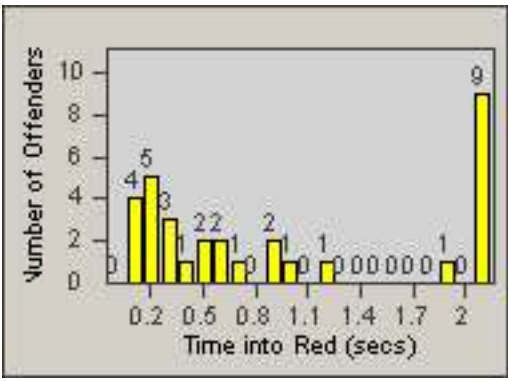

Redflex Redlight Offender Statistics

CONTRACT: Commerce
DATE FROM: 01-Oct-2014

LOCATION: COM-EASL-01 Slauson Ave and Eastern Ave
DATE TO: 31-Oct-2014

LANE 1

LANE 2

LANE 3

Redflex Redlight Offender Statistics