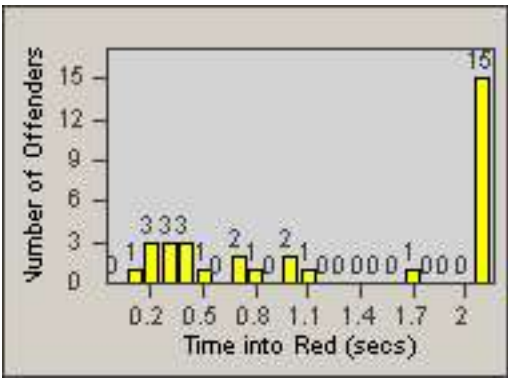

Redflex Redlight Offender Statistics

CONTRACT: Commerce
 DATE FROM: 01-Jul-2014

LOCATION: COM-EASL-01 Slauson Ave and Eastern Ave
 DATE TO: 31-Jul-2014

LANE 1

LANE 2

LANE 3

Redflex Redlight Offender Statistics