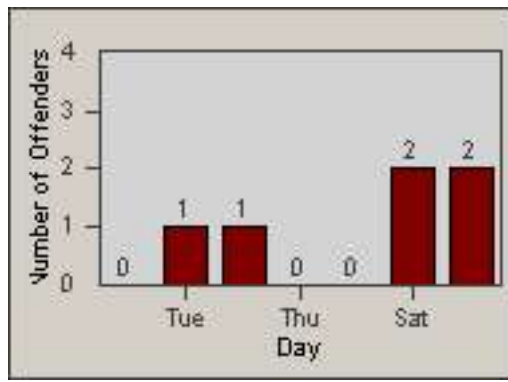

Redflex Redlight Offender Statistics

CONTRACT: Commerce
 DATE FROM: 01-Nov-2014

LOCATION: COM-TEGA-01 Garfield and Telegraph
 DATE TO: 30-Nov-2014

LANE 1

LANE 2

LANE 3

Redflex Redlight Offender Statistics

CONTRACT: Commerce
 DATE FROM: 01-Nov-2014