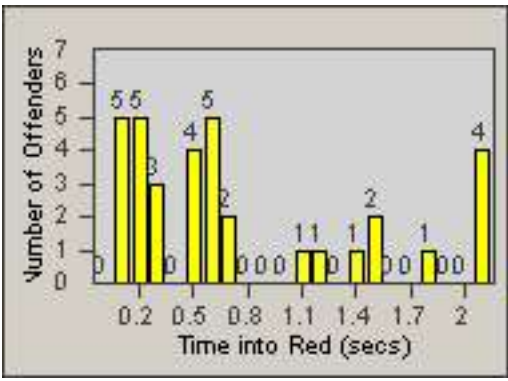

Redflex Redlight Offender Statistics

CONTRACT: Commerce
DATE FROM: 01-Aug-2014

LOCATION: COM-SLEA-01 Slauson Ave and Eastern Ave
DATE TO: 31-Aug-2014

LANE 1

LANE 2

LANE 3