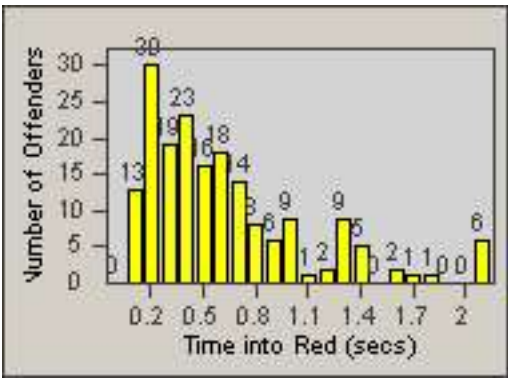

Redflex Redlight Offender Statistics

CONTRACT: Commerce
DATE FROM: 01-Oct-2014

LOCATION: COM-ATTG-03L Atlantic Blvd and Telegraph Rd
DATE TO: 31-Oct-2014

LANE 1