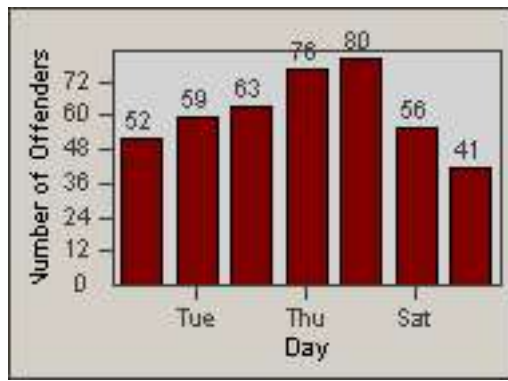

Redflex Redlight Offender Statistics

CONTRACT: Commerce
DATE FROM: 01-Oct-2014

LOCATION: COM-ATTG-03R Atlantic Blvd and Telegraph Rd
DATE TO: 31-Oct-2014

LANE 4

LANE 5

LANE TOTAL