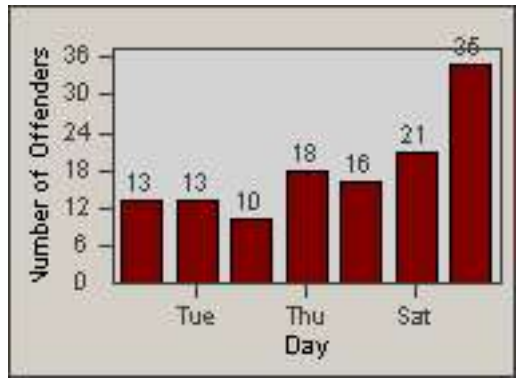

Redflex Redlight Offender Statistics

CONTRACT: Commerce
DATE FROM: 01-Nov-2014

LOCATION: COM-TEGA-01 Garfield and Telegraph
DATE TO: 30-Nov-2014

LANE 4