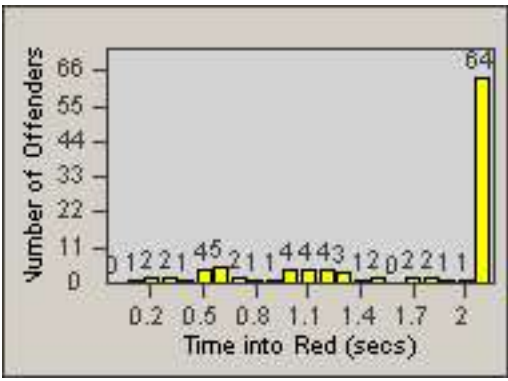

Redflex Redlight Offender Statistics

CONTRACT: Commerce
DATE FROM: 01-Oct-2014

LOCATION: COM-TEGA-01 Garfield and Telegraph
DATE TO: 31-Oct-2014

LANE 4