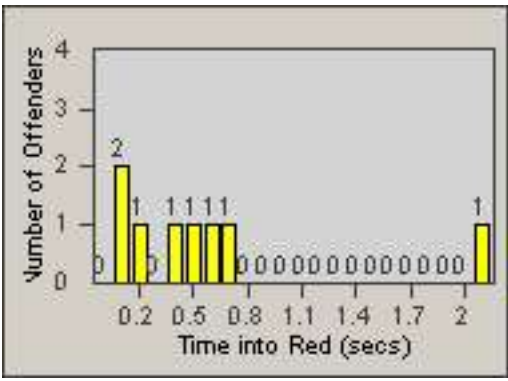

Redflex Redlight Offender Statistics

CONTRACT: Commerce
DATE FROM: 01-Jul-2014

LOCATION: COM-SLGA-03 Slauson Ave and Gage Ave
DATE TO: 31-Jul-2014

LANE 1

LANE 2

LANE 3