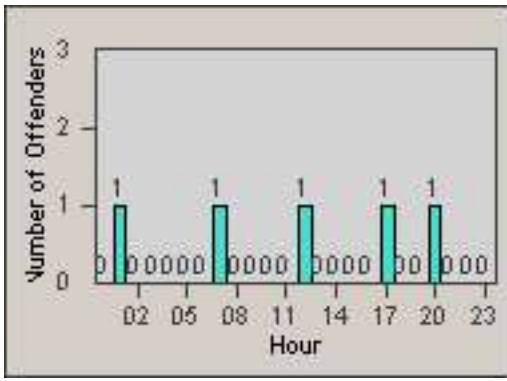

Redflex Redlight Offender Statistics

CONTRACT: Commerce
DATE FROM: 01-Sep-2014

LOCATION: COM-TEGA-03 Garfield and Telegraph
DATE TO: 30-Sep-2014

LANE 4