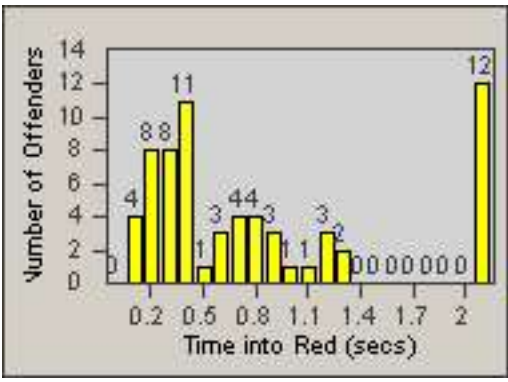

Redflex Redlight Offender Statistics

CONTRACT: Commerce
DATE FROM: 01-Nov-2014

LOCATION: COM-SLEA-01 Slauson Ave and Eastern Ave
DATE TO: 30-Nov-2014

LANE 1