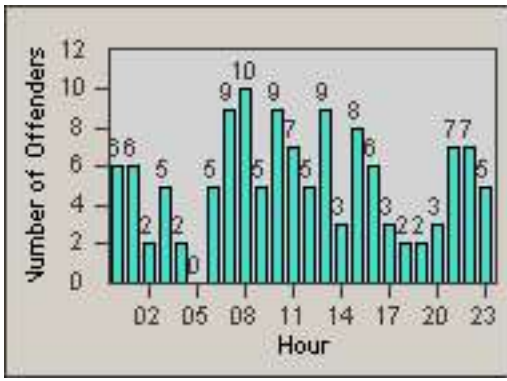

Redflex Redlight Offender Statistics

CONTRACT: Commerce
DATE FROM: 01-Nov-2014

LOCATION: COM-TEGA-01 Garfield and Telegraph
DATE TO: 30-Nov-2014

LANE 4