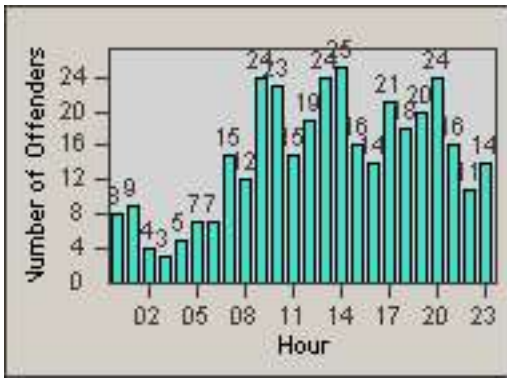

Redflex Redlight Offender Statistics

CONTRACT: Commerce
DATE FROM: 01-Dec-2014

LOCATION: COM-SLEA-01 Slauson Ave and Eastern Ave
DATE TO: 31-Dec-2014

LANE 4