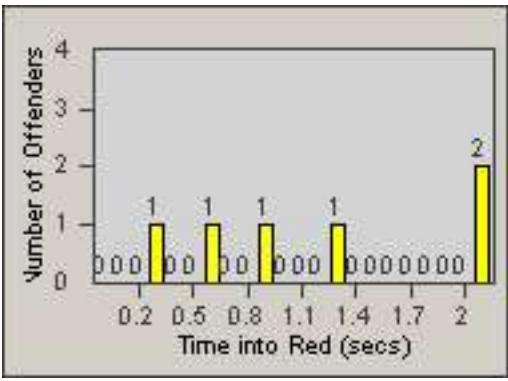

Redflex Redlight Offender Statistics

CONTRACT: Commerce
 DATE FROM: 01-Aug-2014

LOCATION: COM-TEGA-01 Garfield and Telegraph
 DATE TO: 31-Aug-2014

LANE 1

LANE 2

LANE 3

Redflex Redlight Offender Statistics

CONTRACT: Commerce