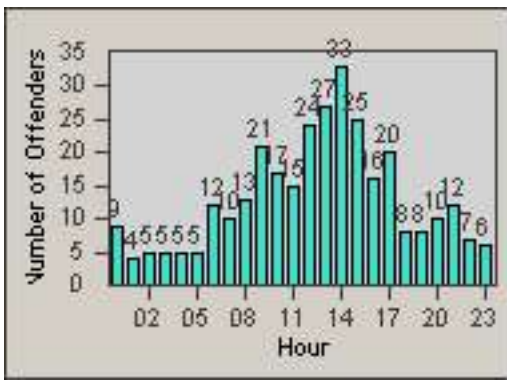

Redflex Redlight Offender Statistics

CONTRACT: Commerce
DATE FROM: 01-Sep-2014

LOCATION: COM-EASL-01 Slauson Ave and Eastern Ave
DATE TO: 30-Sep-2014

LANE 4

LANE 5

LANE TOTAL