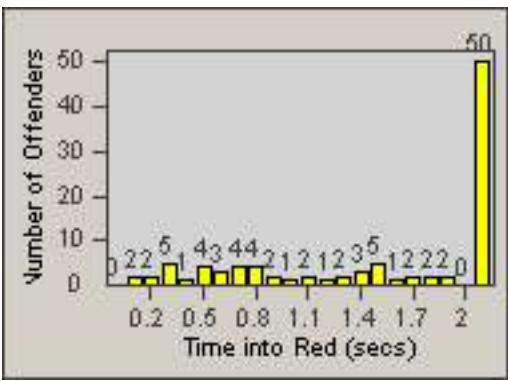

LOCATION: COM-TEGA-01 Garfield and Telegraph

DATE FROM: 01-Aug-2014

DATE TO: 31-Aug-2014

LANE 4

LANE 5

LANE TOTAL

Redflex Redlight Offender Statistics

CONTRACT: Commerce LOCATION: COM-TEGA-01 Garfield and Telegraph
DATE FROM: 01-Aug-2014 DATE TO: 31-Aug-2014