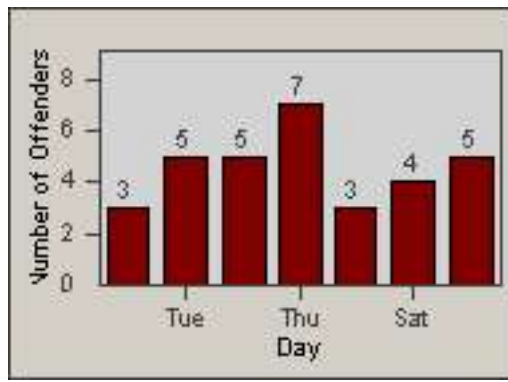

Redflex Redlight Offender Statistics

CONTRACT: Commerce
DATE FROM: 01-Nov-2014

LOCATION: COM-SLEA-01 Slauson Ave and Eastern Ave
DATE TO: 30-Nov-2014

LANE 1

LANE 2

LANE 3