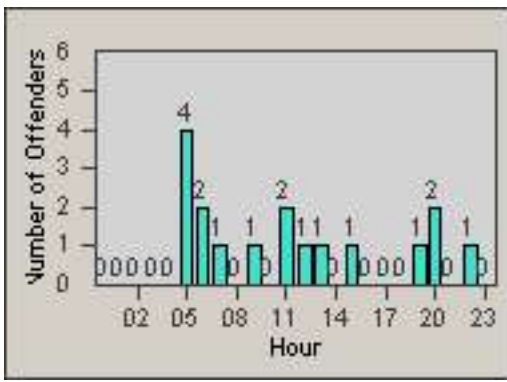

Redflex Redlight Offender Statistics

CONTRACT: Commerce
DATE FROM: 01-Jul-2014

LOCATION: COM-SLGA-01 Slauson Ave and Gage Ave
DATE TO: 31-Jul-2014

LANE 1

LANE 2

LANE 3