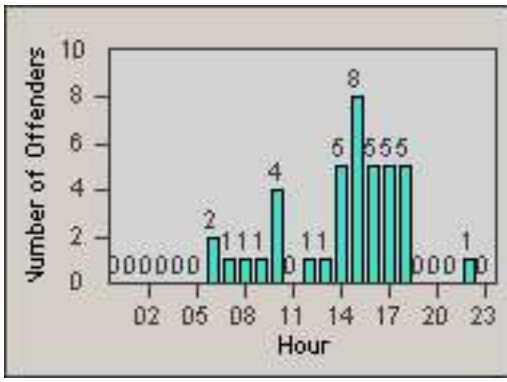

Redflex Redlight Offender Statistics

CONTRACT: Commerce
DATE FROM: 01-Oct-2014

LOCATION: COM-EASL-01 Slauson Ave and Eastern Ave
DATE TO: 31-Oct-2014

LANE 1