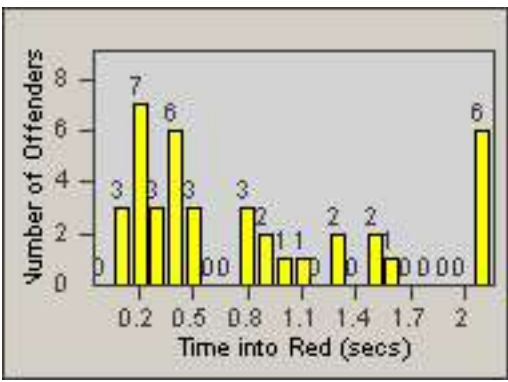

Redflex Redlight Offender Statistics

CONTRACT: Commerce
DATE FROM: 01-Oct-2014

LOCATION: COM-EASL-01 Slauson Ave and Eastern Ave
DATE TO: 31-Oct-2014

LANE 1

LANE 2

LANE 3