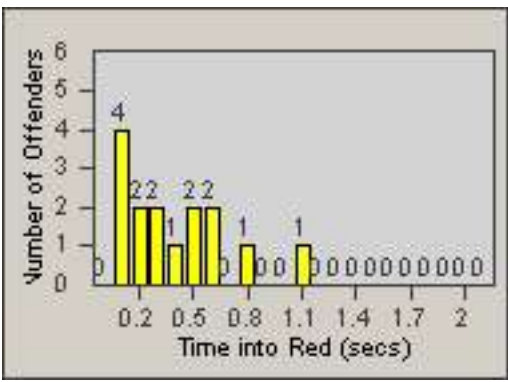

Redflex Redlight Offender Statistics

CONTRACT: Commerce
DATE FROM: 01-Sep-2014

LOCATION: COM-SLGA-01 Slauson Ave and Gage Ave
DATE TO: 30-Sep-2014

LANE 1

LANE 2

LANE 3