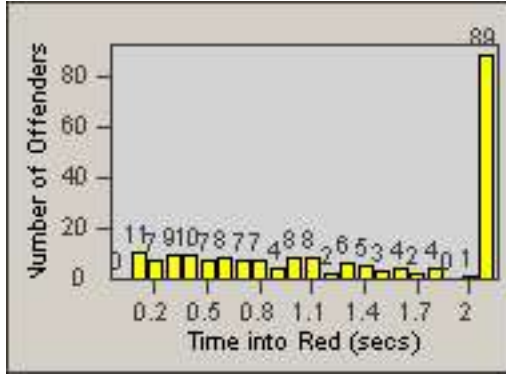

Redflex Redlight Offender Statistics

CONTRACT: Commerce

LOCATION: COM-SLGA-01 Slauson Ave and Gage Ave

DATE FROM: 01-Dec-2014

DATE TO: 31-Dec-2014

LANE 4