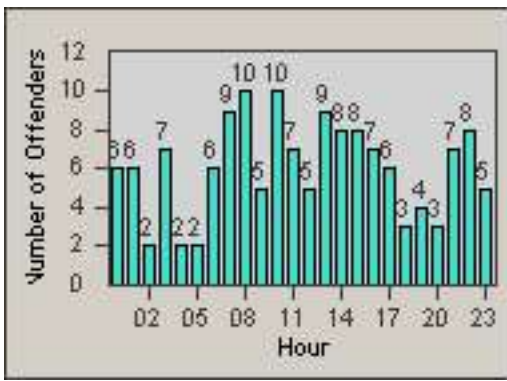

LOCATION: COM-TEGA-01 Garfield and Telegraph
 DATE TO: 30-Nov-2014

LANE 4

LANE 5

LANE TOTAL

Redflex Redlight Offender Statistics

CONTRACT: Commerce LOCATION: COM-TEGA-01 Garfield and Telegraph
DATE FROM: 01-Nov-2014 DATE TO: 30-Nov-2014