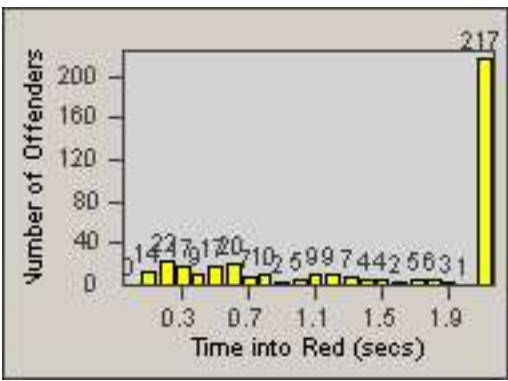

Redflex Redlight Offender Statistics

CONTRACT: Commerce
DATE FROM: 01-Aug-2014

LOCATION: COM-SLEA-01 Slauson Ave and Eastern Ave
DATE TO: 31-Aug-2014

LANE 4

LANE 5

LANE TOTAL