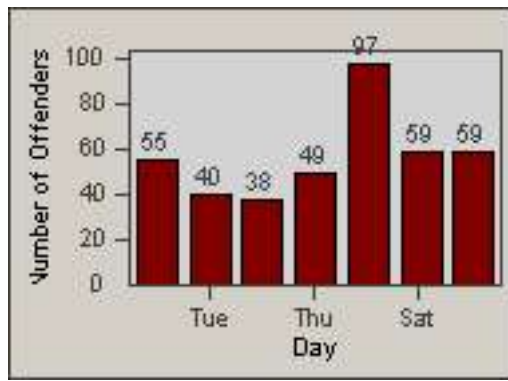

CONTRACT: Commerce

LOCATION: COM-ATTG-03R Atlantic Blvd and Telegraph Rd

DATE FROM: 01-Aug-2014

DATE TO: 31-Aug-2014

LANE 4

LANE 5

LANE TOTAL

Redflex Redlight Offender Statistics