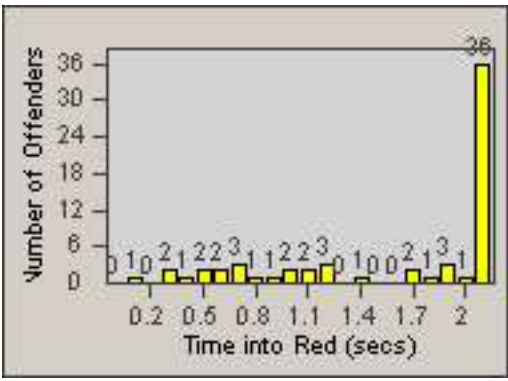

Redflex Redlight Offender Statistics

CONTRACT: Commerce
DATE FROM: 01-Jul-2014

LOCATION: COM-TEGA-01 Garfield and Telegraph
DATE TO: 31-Jul-2014

LANE 4