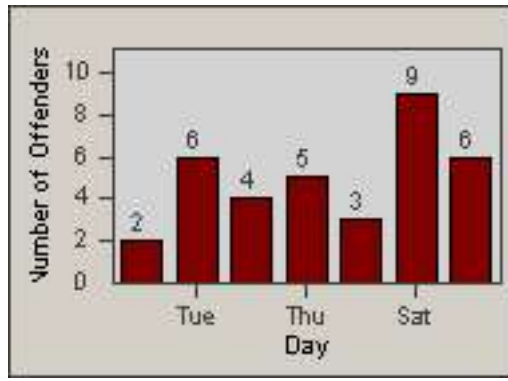

Redflex Redlight Offender Statistics

CONTRACT: Commerce
DATE FROM: 01-Nov-2014

LOCATION: COM-SLEA-01 Slauson Ave and Eastern Ave
DATE TO: 30-Nov-2014

LANE 1

LANE 2

LANE 3