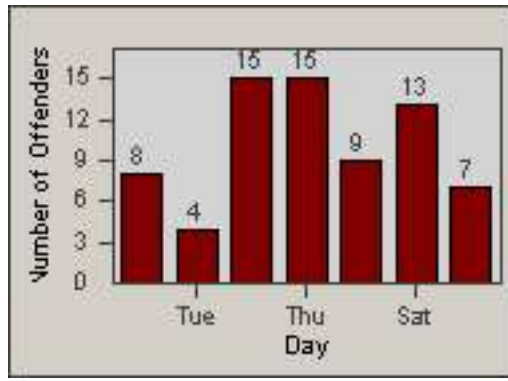

Redflex Redlight Offender Statistics

CONTRACT: Commerce
DATE FROM: 01-Oct-2014

LOCATION: COM-TGAT-01 Atlantic Blvd and Telegraph Rd
DATE TO: 31-Oct-2014

LANE 1

LANE 2

LANE 3