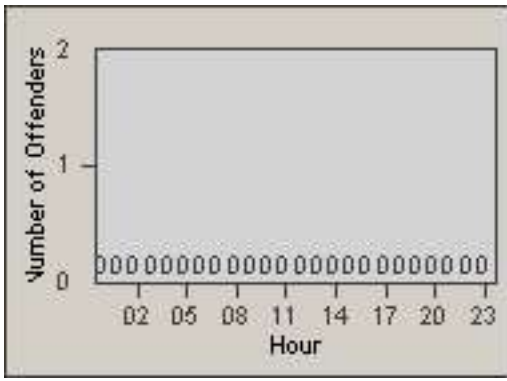

Redflex Redlight Offender Statistics

CONTRACT: Commerce
DATE FROM: 01-Jul-2014

LOCATION: COM-TGAT-01 Atlantic Blvd and Telegraph Rd
DATE TO: 31-Jul-2014

LANE 4