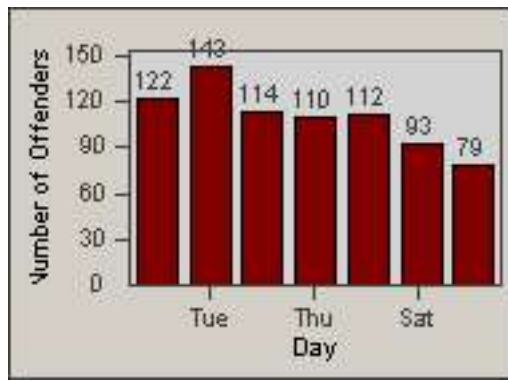

LOCATION: COM-TEGA-03 Garfield and Telegraph
 DATE TO: 30-Sep-2014

LANE 4

LANE 5

LANE TOTAL

Redflex Redlight Offender Statistics

CONTRACT: Commerce LOCATION: COM-TEGA-03 Garfield and Telegraph
DATE FROM: 01-Sep-2014 DATE TO: 30-Sep-2014