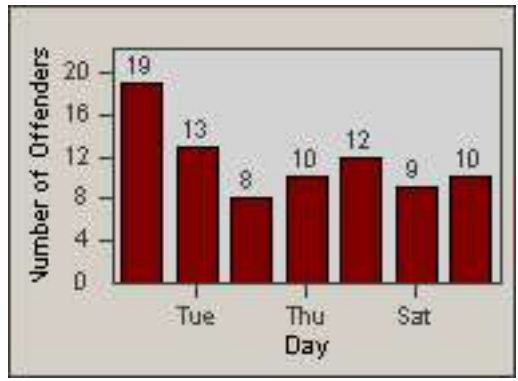

Redflex Redlight Offender Statistics

CONTRACT: Commerce
DATE FROM: 01-Aug-2014

LOCATION: COM-SLGA-03 Slauson Ave and Gage Ave
DATE TO: 31-Aug-2014

LANE 4