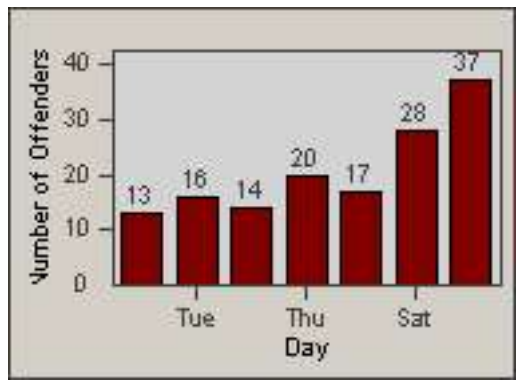

LOCATION: COM-TEGA-01 Garfield and Telegraph
 DATE TO: 30-Nov-2014

LANE 4

LANE 5

LANE TOTAL

Redflex Redlight Offender Statistics

CONTRACT: Commerce LOCATION: COM-TEGA-01 Garfield and Telegraph
DATE FROM: 01-Nov-2014 DATE TO: 30-Nov-2014