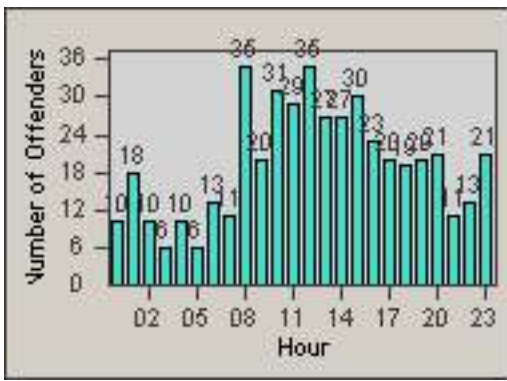

Redflex Redlight Offender Statistics

CONTRACT: Commerce
DATE FROM: 01-Oct-2014

LOCATION: COM-TEGA-03 Garfield and Telegraph
DATE TO: 31-Oct-2014

LANE 4

LANE 5

LANE TOTAL