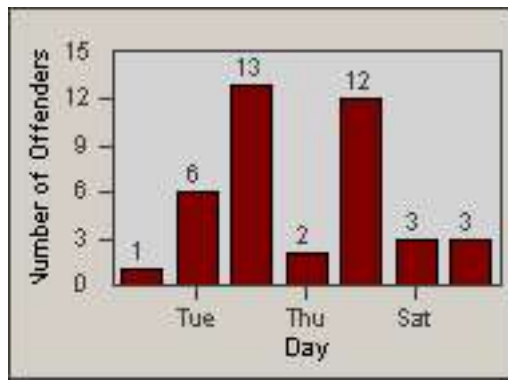

Redflex Redlight Offender Statistics

CONTRACT: Commerce
DATE FROM: 01-Oct-2014

LOCATION: COM-EASL-01 Slauson Ave and Eastern Ave
DATE TO: 31-Oct-2014

LANE 1

LANE 2

LANE 3