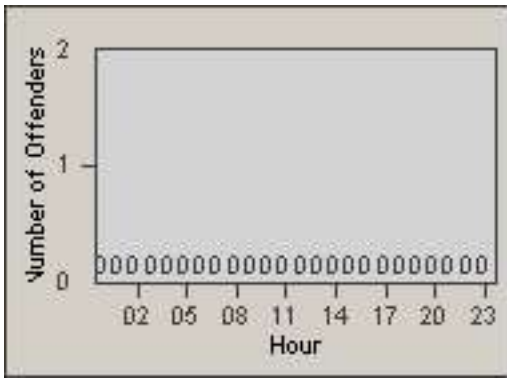

Redflex Redlight Offender Statistics

CONTRACT: Commerce
 DATE FROM: 01-Jul-2014

LOCATION: COM-ATTG-03R Atlantic Blvd and Telegraph Rd
 DATE TO: 31-Jul-2014

LANE 1

LANE 2

LANE 3

Redflex Redlight Offender Statistics