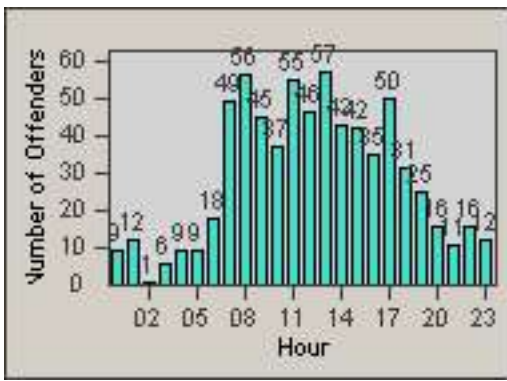

LOCATION: COM-TEGA-03 Garfield and Telegraph
DATE TO: 31-Jul-2014

LANE 4

LANE 5

LANE TOTAL

Redflex Redlight Offender Statistics

CONTRACT: Commerce LOCATION: COM-TEGA-03 Garfield and Telegraph
DATE FROM: 01-Jul-2014 DATE TO: 31-Jul-2014