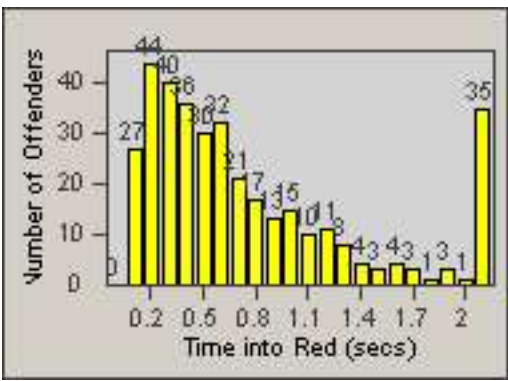

CONTRACT: Commerce
 DATE FROM: 01-Jul-2014

LOCATION: COM-ATTG-03L Atlantic Blvd and Telegraph Rd
 DATE TO: 31-Jul-2014

LANE 4

LANE 5

LANE TOTAL

Redflex Redlight Offender Statistics

CONTRACT: Commerce
DATE FROM: 01-Jul-2014