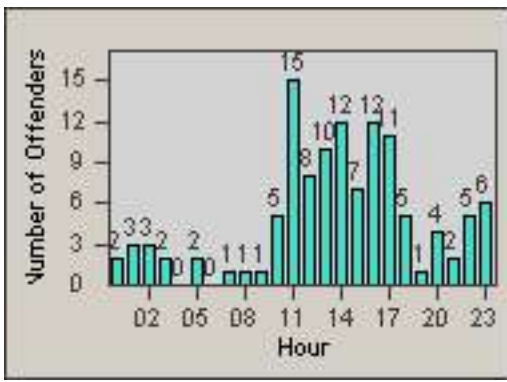

Redflex Redlight Offender Statistics

CONTRACT: Commerce
DATE FROM: 01-Dec-2014

LOCATION: COM-TGAT-01 Atlantic Blvd and Telegraph Rd
DATE TO: 31-Dec-2014

LANE 1

LANE 2

LANE 3