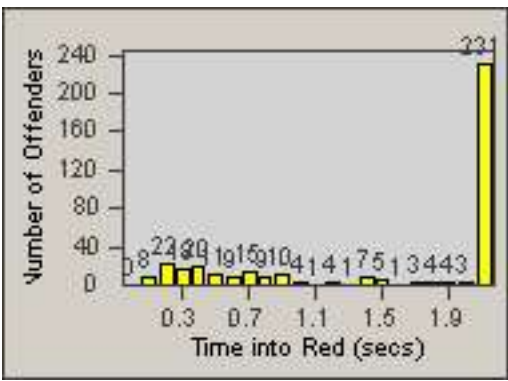

Redflex Redlight Offender Statistics

CONTRACT: Commerce
DATE FROM: 01-Jul-2014

LOCATION: COM-SLEA-01 Slauson Ave and Eastern Ave
DATE TO: 31-Jul-2014

LANE 4

LANE 5

LANE TOTAL