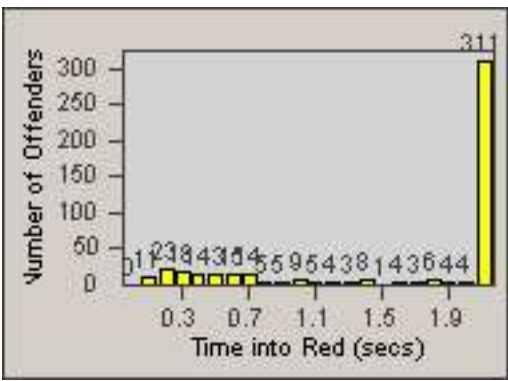

Redflex Redlight Offender Statistics

CONTRACT: Commerce
DATE FROM: 01-Dec-2014

LOCATION: COM-SLEA-01 Slauson Ave and Eastern Ave
DATE TO: 31-Dec-2014

LANE 4

LANE 5

LANE TOTAL