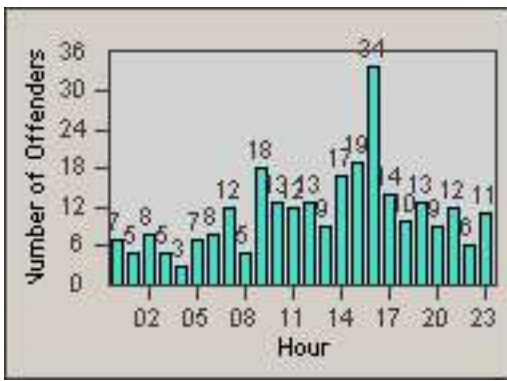

CONTRACT: Commerce

LOCATION: COM-ATTG-03R Atlantic Blvd and Telegraph Rd

DATE FROM: 01-Aug-2014

DATE TO: 31-Aug-2014

LANE 4

LANE 5

LANE TOTAL

Redflex Redlight Offender Statistics