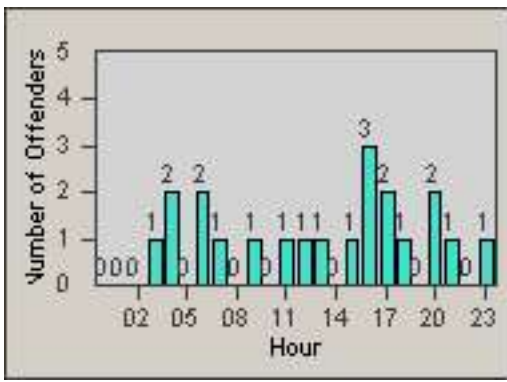

Redflex Redlight Offender Statistics

CONTRACT: Commerce
DATE FROM: 01-Nov-2014

LOCATION: COM-EASL-01 Slauson Ave and Eastern Ave
DATE TO: 30-Nov-2014

LANE 1

LANE 2

LANE 3