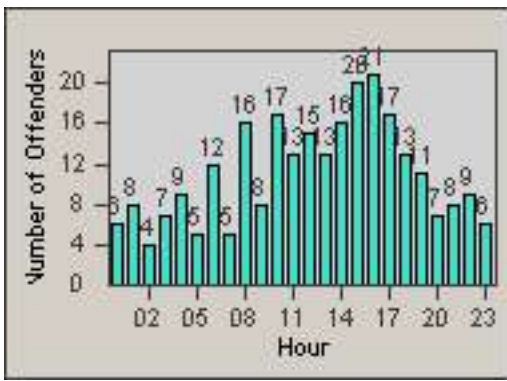

Redflex Redlight Offender Statistics

CONTRACT: Commerce
DATE FROM: 01-Dec-2014

LOCATION: COM-ATTG-03R Atlantic Blvd and Telegraph Rd
DATE TO: 31-Dec-2014

LANE 4

LANE 5

LANE TOTAL