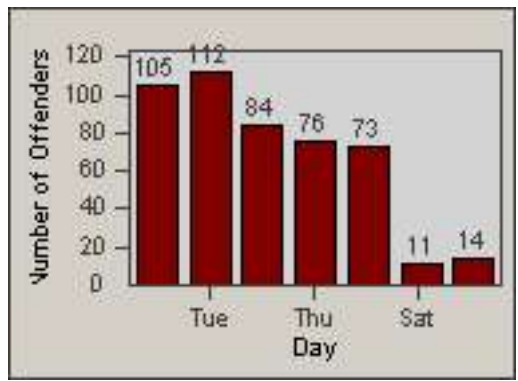

CONTRACT: Commerce
 DATE FROM: 01-Dec-2014

LOCATION: COM-ATTG-03L Atlantic Blvd and Telegraph Rd
 DATE TO: 31-Dec-2014

LANE 4

LANE 5

LANE TOTAL

Redflex Redlight Offender Statistics

CONTRACT: Commerce LOCATION: COM-ATTG-03L Atlantic Blvd and Telegraph Rd
DATE FROM: 01-Dec-2014 DATE TO: 31-Dec-2014