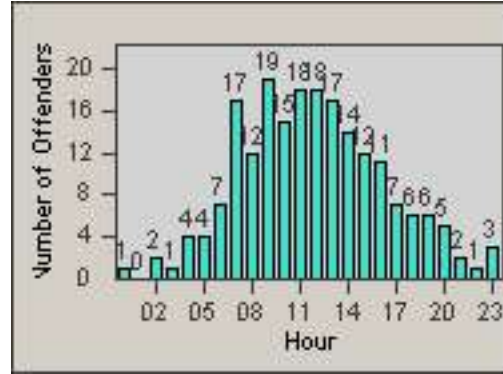

Redflex Redlight Offender Statistics

CONTRACT: Commerce

LOCATION: COM-SLGA-01 Slauson Ave and Gage Ave

DATE FROM: 01-Dec-2014

DATE TO: 31-Dec-2014

LANE 4