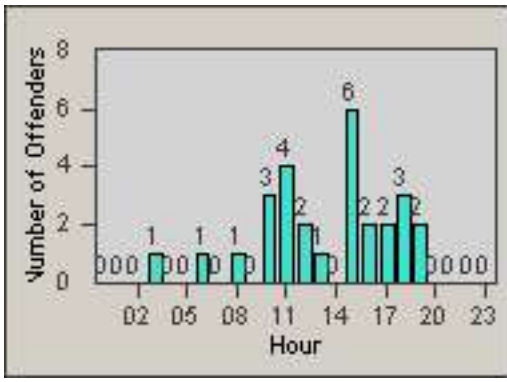

Redflex Redlight Offender Statistics

CONTRACT: Commerce
DATE FROM: 01-Nov-2014

LOCATION: COM-SLGA-03 Slauson Ave and Gage Ave
DATE TO: 30-Nov-2014

LANE 1