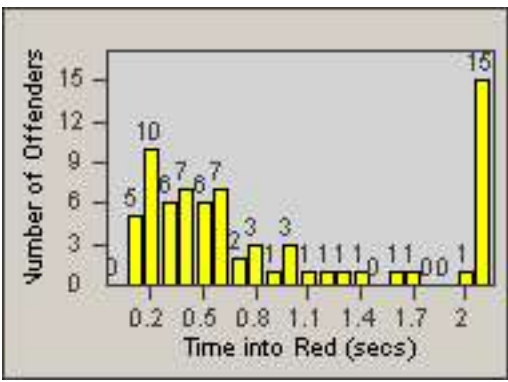

Redflex Redlight Offender Statistics

CONTRACT: Commerce
DATE FROM: 01-Aug-2014

LOCATION: COM-TGAT-01 Atlantic Blvd and Telegraph Rd
DATE TO: 31-Aug-2014

LANE 1

LANE 2

LANE 3