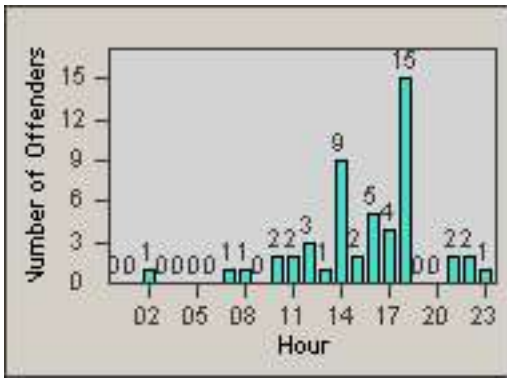

Redflex Redlight Offender Statistics

CONTRACT: Commerce
DATE FROM: 01-Sep-2014

LOCATION: COM-SLGA-03 Slauson Ave and Gage Ave
DATE TO: 30-Sep-2014

LANE 1