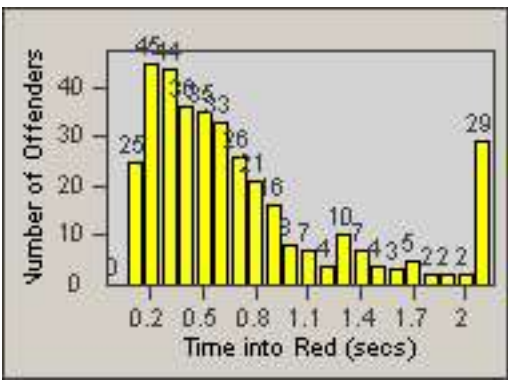

CONTRACT: Commerce
 DATE FROM: 01-Nov-2014

LOCATION: COM-ATTG-03L Atlantic Blvd and Telegraph Rd
 DATE TO: 30-Nov-2014

LANE 4

LANE 5

LANE TOTAL

Redflex Redlight Offender Statistics

CONTRACT: Commerce LOCATION: COM-ATTG-03L Atlantic Blvd and Telegraph Rd
DATE FROM: 01-Nov-2014 DATE TO: 30-Nov-2014