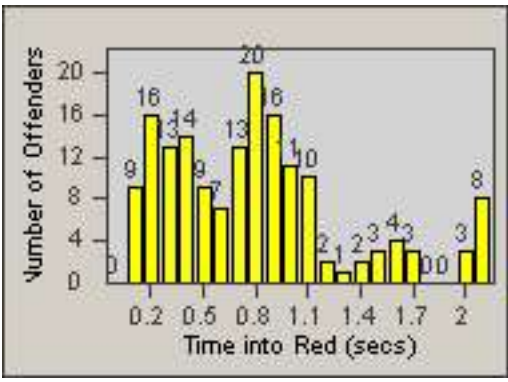

Redflex Redlight Offender Statistics

CONTRACT: Commerce
DATE FROM: 01-Jul-2014

LOCATION: COM-TEGA-03 Garfield and Telegraph
DATE TO: 31-Jul-2014

LANE 1