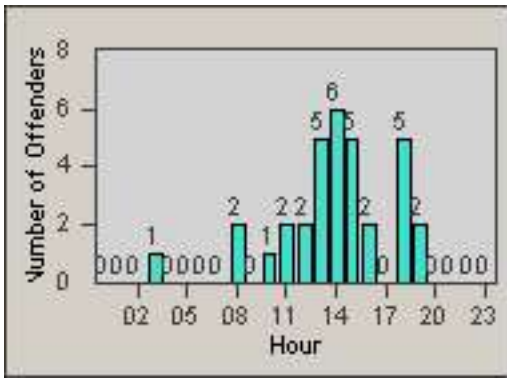

Redflex Redlight Offender Statistics

CONTRACT: Commerce
DATE FROM: 01-Dec-2014

LOCATION: COM-SLGA-03 Slauson Ave and Gage Ave
DATE TO: 31-Dec-2014

LANE 1