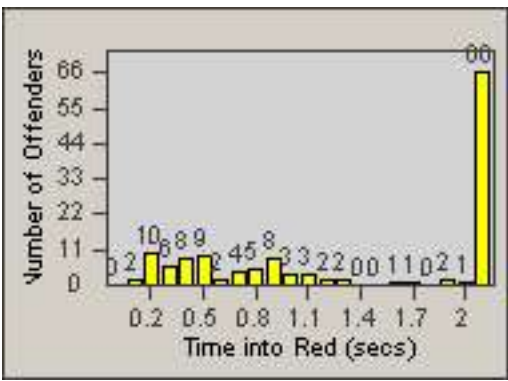

CONTRACT: Commerce
 DATE FROM: 01-Sep-2014

LOCATION: COM-SLGA-03 Slauson Ave and Gage Ave
 DATE TO: 30-Sep-2014

LANE 4

LANE 5

LANE TOTAL

Redflex Redlight Offender Statistics

CONTRACT: Commerce LOCATION: COM-SLGA-03 Slauson Ave and Gage Ave
DATE FROM: 01-Sep-2014 DATE TO: 30-Sep-2014