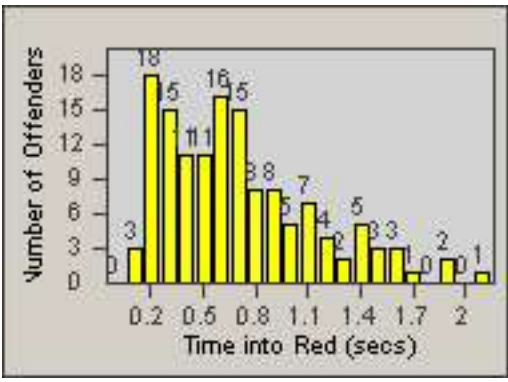

Redflex Redlight Offender Statistics

CONTRACT: Commerce
DATE FROM: 01-Nov-2014

LOCATION: COM-TEGA-03 Garfield and Telegraph
DATE TO: 30-Nov-2014

LANE 1