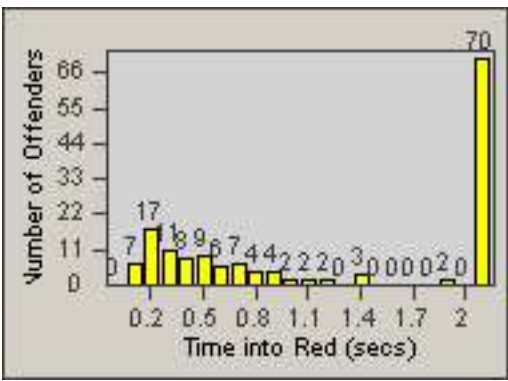

Redflex Redlight Offender Statistics

CONTRACT: Commerce
DATE FROM: 01-Aug-2014

LOCATION: COM-SLGA-03 Slauson Ave and Gage Ave
DATE TO: 31-Aug-2014

LANE 4

LANE 5

LANE TOTAL