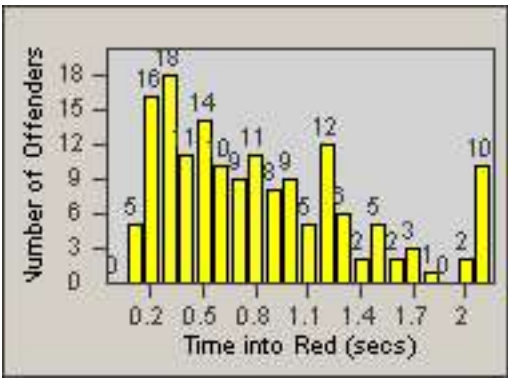

Redflex Redlight Offender Statistics

CONTRACT: Commerce
DATE FROM: 01-Aug-2014

LOCATION: COM-TEGA-03 Garfield and Telegraph
DATE TO: 31-Aug-2014

LANE 1