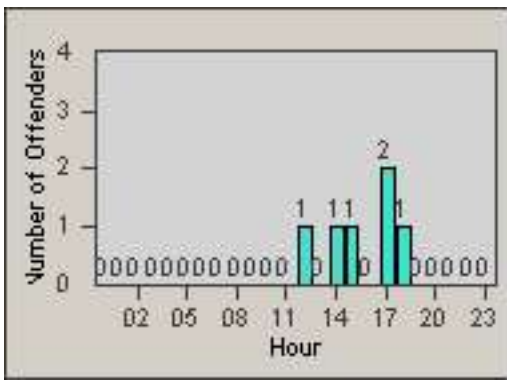

Redflex Redlight Offender Statistics

CONTRACT: Commerce
 DATE FROM: 01-Aug-2014

LOCATION: COM-TEGA-01 Garfield and Telegraph
 DATE TO: 31-Aug-2014

LANE 1

LANE 2

LANE 3

Redflex Redlight Offender Statistics

CONTRACT: Commerce