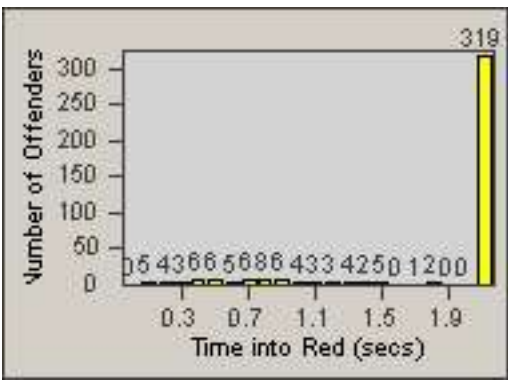

Redflex Redlight Offender Statistics

CONTRACT: Commerce
DATE FROM: 01-Dec-2014

LOCATION: COM-TEGA-03 Garfield and Telegraph
DATE TO: 31-Dec-2014

LANE 4

LANE 5

LANE TOTAL