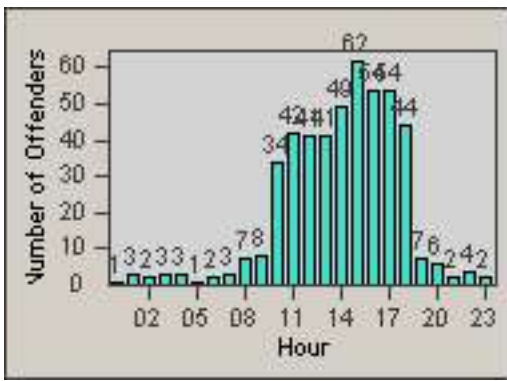

CONTRACT: Commerce
 DATE FROM: 01-Dec-2014

LOCATION: COM-ATTG-03L Atlantic Blvd and Telegraph Rd
 DATE TO: 31-Dec-2014

LANE 4

LANE 5

LANE TOTAL

Redflex Redlight Offender Statistics

CONTRACT: Commerce LOCATION: COM-ATTG-03L Atlantic Blvd and Telegraph Rd
DATE FROM: 01-Dec-2014 DATE TO: 31-Dec-2014