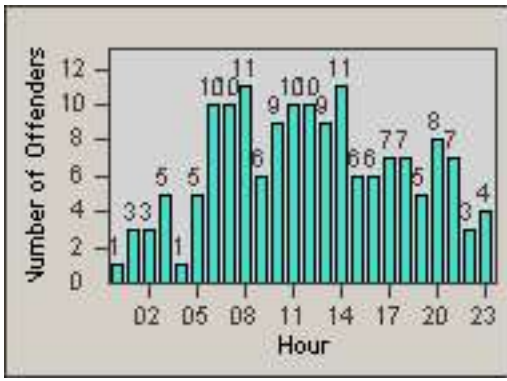

Redflex Redlight Offender Statistics

CONTRACT: Commerce
 DATE FROM: 01-Dec-2014

LOCATION: COM-TEGA-03 Garfield and Telegraph
 DATE TO: 31-Dec-2014

LANE 1

LANE 2

LANE 3

Redflex Redlight Offender Statistics

CONTRACT: Commerce
 DATE FROM: 01-Dec-2014