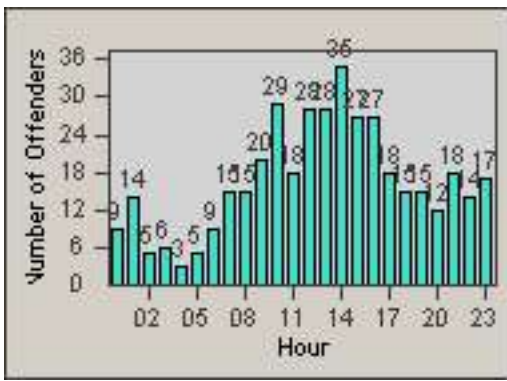

Redflex Redlight Offender Statistics

CONTRACT: Commerce
DATE FROM: 01-Nov-2014

LOCATION: COM-SLEA-01 Slauson Ave and Eastern Ave
DATE TO: 30-Nov-2014

LANE 4

LANE 5

LANE TOTAL