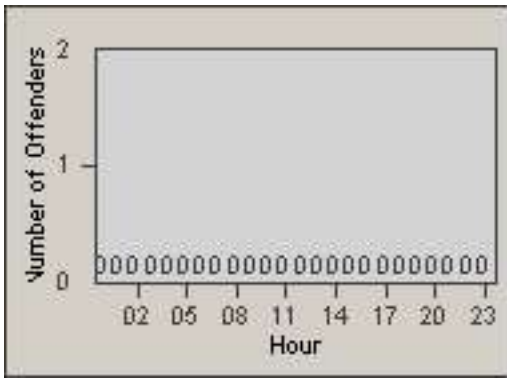

Redflex Redlight Offender Statistics

CONTRACT: Commerce
DATE FROM: 01-Sep-2014

LOCATION: COM-ATTG-03R Atlantic Blvd and Telegraph Rd
DATE TO: 30-Sep-2014

LANE 1