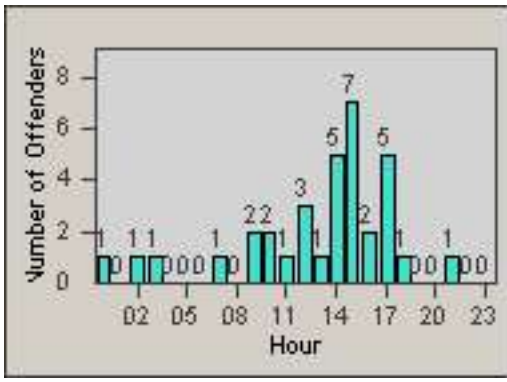

Redflex Redlight Offender Statistics

CONTRACT: Commerce
DATE FROM: 01-Nov-2014

LOCATION: COM-EASL-01 Slauson Ave and Eastern Ave
DATE TO: 30-Nov-2014

LANE 1