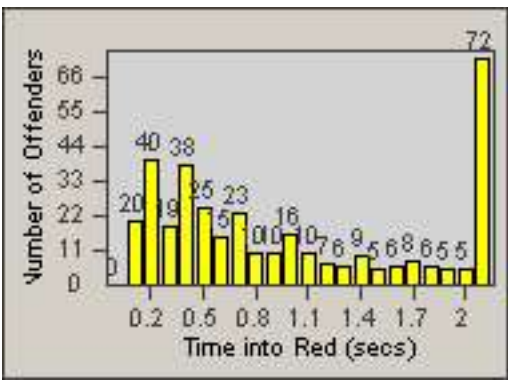

LOCATION: COM-ATTG-03R Atlantic Blvd and Telegraph Rd
 DATE TO: 30-Nov-2014

LANE 4

LANE 5

LANE TOTAL

Redflex Redlight Offender Statistics

CONTRACT: Commerce LOCATION: COM-ATTG-03R Atlantic Blvd and Telegraph Rd
DATE FROM: 01-Nov-2014 DATE TO: 30-Nov-2014