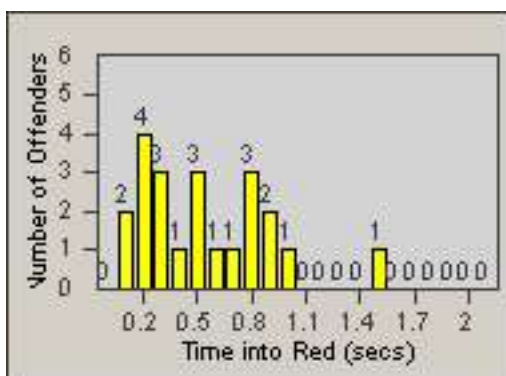

Redflex Redlight Offender Statistics

CONTRACT: Commerce

LOCATION: COM-SLGA-01 Slauson Ave and Gage Ave

DATE FROM: 01-Nov-2014

DATE TO: 30-Nov-2014

LANE 1

LANE 2

LANE 3