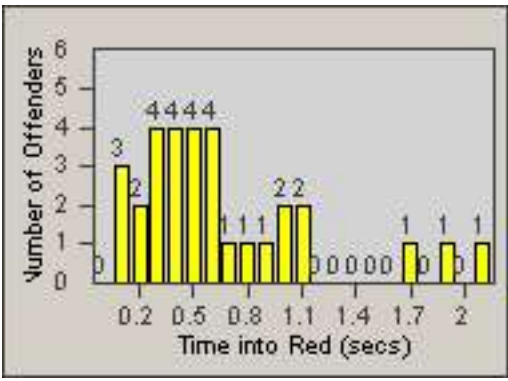

Redflex Redlight Offender Statistics

CONTRACT: Commerce
DATE FROM: 01-Oct-2014

LOCATION: COM-SLEA-01 Slauson Ave and Eastern Ave
DATE TO: 31-Oct-2014

LANE 1

LANE 2

LANE 3