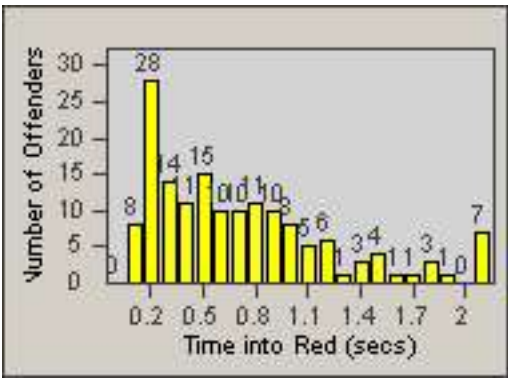

Redflex Redlight Offender Statistics

CONTRACT: Commerce
 DATE FROM: 01-Dec-2014

LOCATION: COM-TEGA-03 Garfield and Telegraph
 DATE TO: 31-Dec-2014

LANE 1

LANE 2

LANE 3

Redflex Redlight Offender Statistics

CONTRACT: Commerce
 DATE FROM: 01-Dec-2014