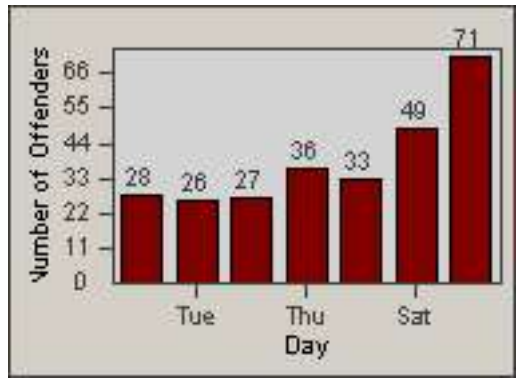

Redflex Redlight Offender Statistics

CONTRACT: Commerce
DATE FROM: 01-Nov-2014

LOCATION: COM-SLEA-01 Slauson Ave and Eastern Ave
DATE TO: 30-Nov-2014

LANE 4