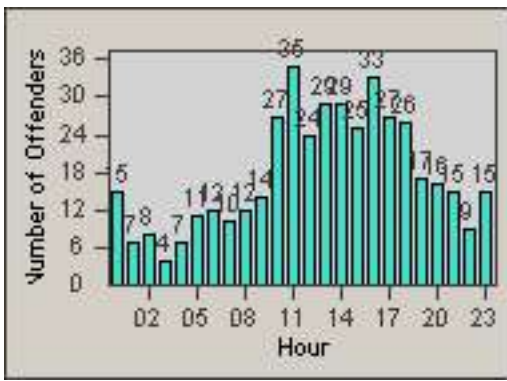

Redflex Redlight Offender Statistics

CONTRACT: Commerce
DATE FROM: 01-Oct-2014

LOCATION: COM-ATTG-03R Atlantic Blvd and Telegraph Rd
DATE TO: 31-Oct-2014

LANE 4

LANE 5

LANE TOTAL