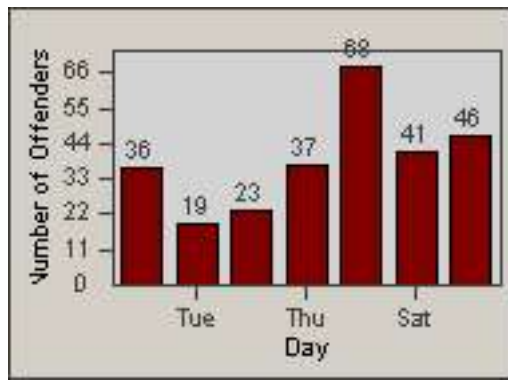

CONTRACT: Commerce

LOCATION: COM-ATTG-03R Atlantic Blvd and Telegraph Rd

DATE FROM: 01-Aug-2014

DATE TO: 31-Aug-2014

LANE 4

LANE 5

LANE TOTAL

Redflex Redlight Offender Statistics