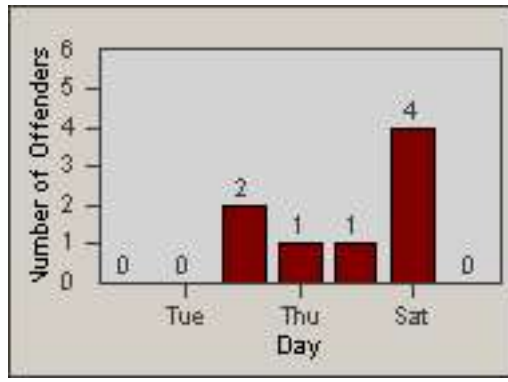

Redflex Redlight Offender Statistics

CONTRACT: Commerce
DATE FROM: 01-Nov-2014

LOCATION: COM-TEGA-01 Garfield and Telegraph
DATE TO: 30-Nov-2014

LANE 1