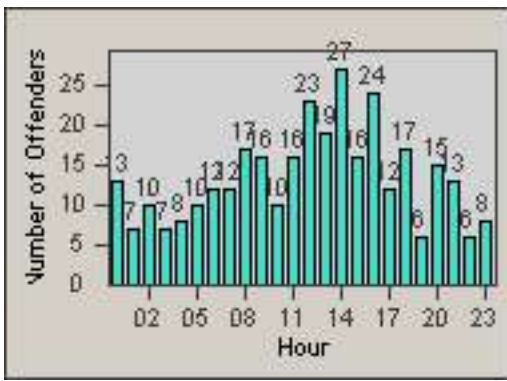

Redflex Redlight Offender Statistics

CONTRACT: Commerce
DATE FROM: 01-Dec-2014

LOCATION: COM-EASL-01 Slauson Ave and Eastern Ave
DATE TO: 31-Dec-2014

LANE 4

LANE 5

LANE TOTAL