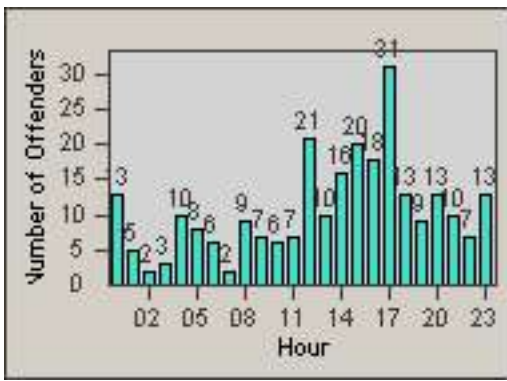

Redflex Redlight Offender Statistics

CONTRACT: Commerce
DATE FROM: 01-Jul-2014

LOCATION: COM-TGAT-01 Atlantic Blvd and Telegraph Rd
DATE TO: 31-Jul-2014

LANE 4

LANE 5

LANE TOTAL