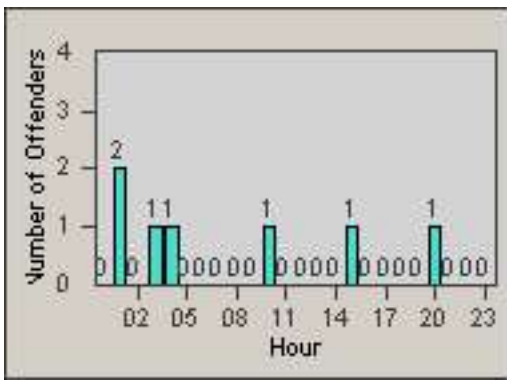

Redflex Redlight Offender Statistics

CONTRACT: Commerce
 DATE FROM: 01-Jul-2014

LOCATION: COM-TEGA-01 Garfield and Telegraph
 DATE TO: 31-Jul-2014

LANE 1

LANE 2

LANE 3

Redflex Redlight Offender Statistics

CONTRACT: Commerce
 DATE FROM: 01-Jul-2014