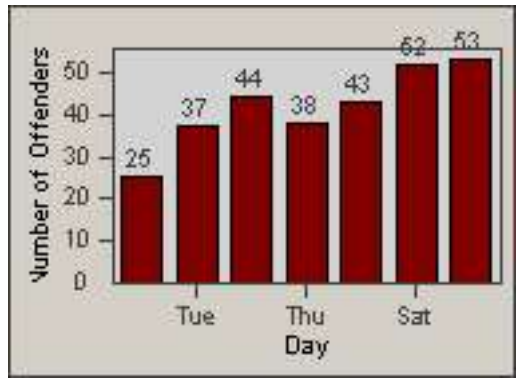

Redflex Redlight Offender Statistics

CONTRACT: Commerce
DATE FROM: 01-Jul-2014

LOCATION: COM-SLEA-01 Slauson Ave and Eastern Ave
DATE TO: 31-Jul-2014

LANE 4