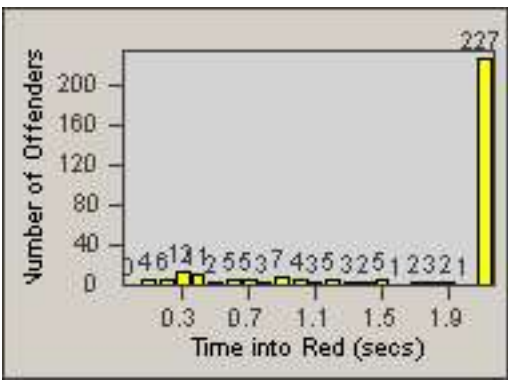

Redflex Redlight Offender Statistics

CONTRACT: Commerce
DATE FROM: 01-Aug-2014

LOCATION: COM-TEGA-03 Garfield and Telegraph
DATE TO: 31-Aug-2014

LANE 4

LANE 5

LANE TOTAL