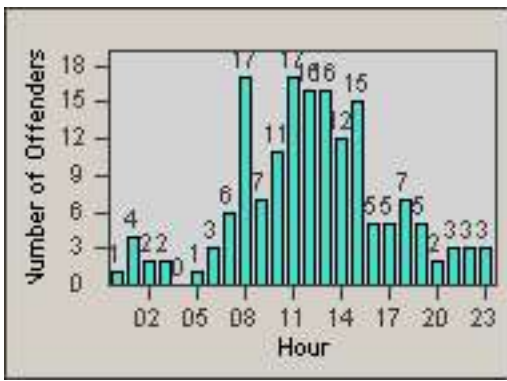

Redflex Redlight Offender Statistics

CONTRACT: Commerce
DATE FROM: 01-Nov-2014

LOCATION: COM-SLGA-03 Slauson Ave and Gage Ave
DATE TO: 30-Nov-2014

LANE 4

LANE 5

LANE TOTAL