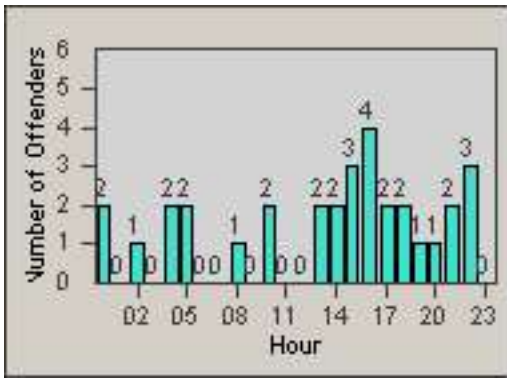

Redflex Redlight Offender Statistics

CONTRACT: Commerce
DATE FROM: 01-Oct-2014

LOCATION: COM-EASL-01 Slauson Ave and Eastern Ave
DATE TO: 31-Oct-2014

LANE 1

LANE 2

LANE 3