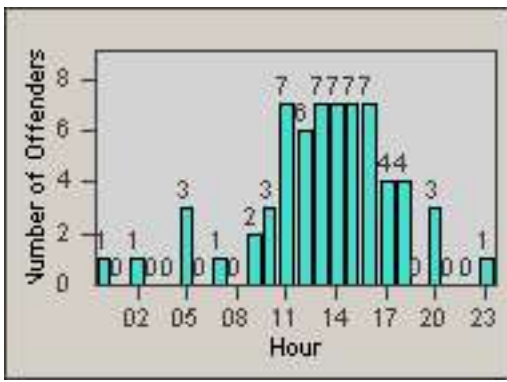

LOCATION: COM-ATTG-03R Atlantic Blvd and Telegraph Rd
 DATE TO: 31-Oct-2014

LANE 1

LANE 2

LANE 3

Redflex Redlight Offender Statistics

CONTRACT: Commerce
DATE FROM: 01-Oct-2014

LOCATION: COM-ATTG-03R Atlantic Blvd and Telegraph Rd
DATE TO: 31-Oct-2014