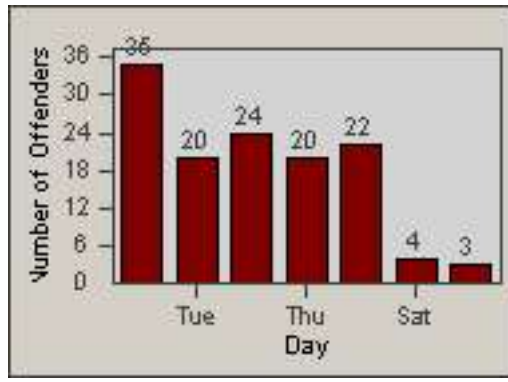

Redflex Redlight Offender Statistics

CONTRACT: Commerce
DATE FROM: 01-Nov-2014

LOCATION: COM-ATTG-03L Atlantic Blvd and Telegraph Rd
DATE TO: 30-Nov-2014

LANE 1