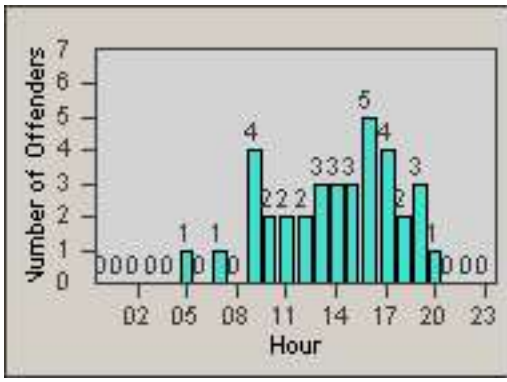

Redflex Redlight Offender Statistics

CONTRACT: Commerce
DATE FROM: 01-Oct-2014

LOCATION: COM-TGAT-01 Atlantic Blvd and Telegraph Rd
DATE TO: 31-Oct-2014

LANE 1