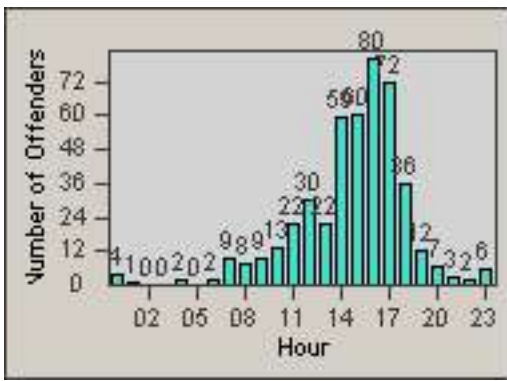

LOCATION: COM-ATTG-03L Atlantic Blvd and Telegraph Rd
 DATE TO: 31-Oct-2014

LANE 4

LANE 5

LANE TOTAL

Redflex Redlight Offender Statistics

CONTRACT: Commerce LOCATION: COM-ATTG-03L Atlantic Blvd and Telegraph Rd
DATE FROM: 01-Oct-2014 DATE TO: 31-Oct-2014