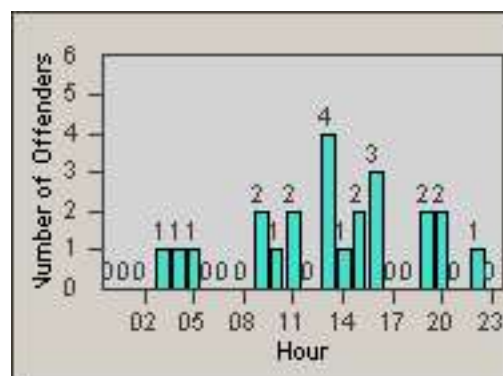

Redflex Redlight Offender Statistics

CONTRACT: Commerce

LOCATION: COM-SLEA-01 Slauson Ave and Eastern Ave

DATE FROM: 01-Dec-2014

DATE TO: 31-Dec-2014

LANE 1

LANE 2

LANE 3