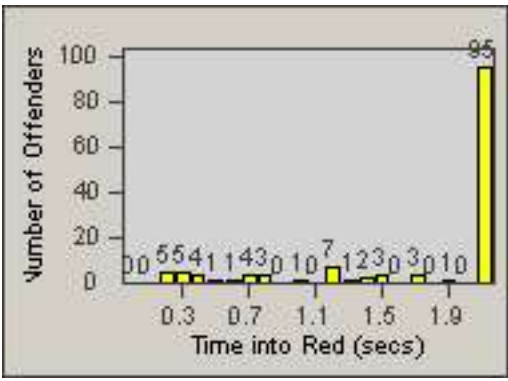

Redflex Redlight Offender Statistics

CONTRACT: Commerce
DATE FROM: 01-Aug-2014

LOCATION: COM-EASL-01 Slauson Ave and Eastern Ave
DATE TO: 31-Aug-2014

LANE 4