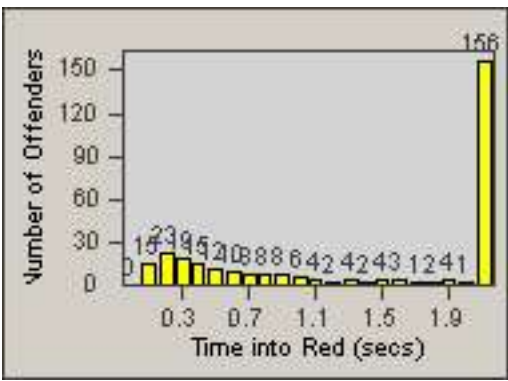

Redflex Redlight Offender Statistics

CONTRACT: Commerce
DATE FROM: 01-Oct-2014

LOCATION: COM-EASL-01 Slauson Ave and Eastern Ave
DATE TO: 31-Oct-2014

LANE 4

LANE 5

LANE TOTAL