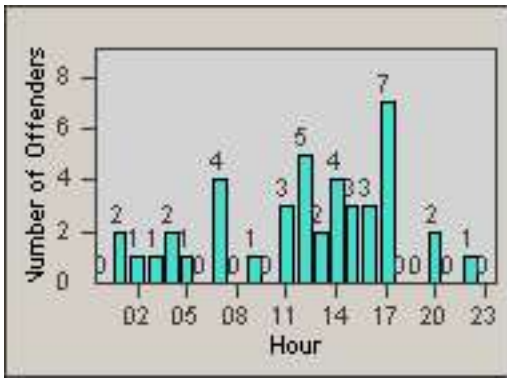

Redflex Redlight Offender Statistics

CONTRACT: Commerce
DATE FROM: 01-Jul-2014

LOCATION: COM-SLEA-01 Slauson Ave and Eastern Ave
DATE TO: 31-Jul-2014

LANE 1