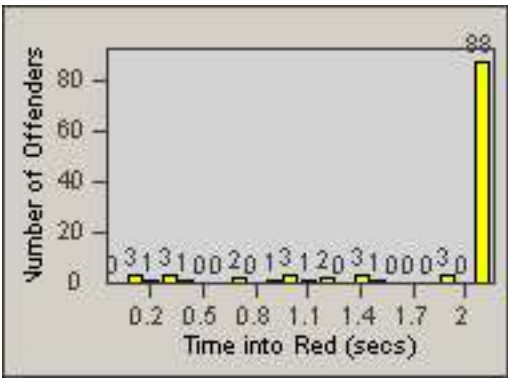

Redflex Redlight Offender Statistics

CONTRACT: Commerce
DATE FROM: 01-Nov-2014

LOCATION: COM-SLGA-03 Slauson Ave and Gage Ave
DATE TO: 30-Nov-2014

LANE 4