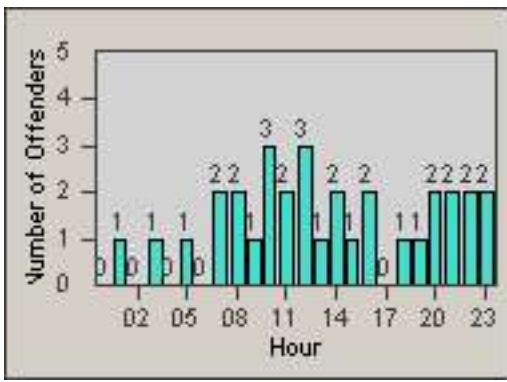

Redflex Redlight Offender Statistics

CONTRACT: Commerce
DATE FROM: 01-Nov-2014

LOCATION: COM-SLEA-01 Slauson Ave and Eastern Ave
DATE TO: 30-Nov-2014

LANE 1

LANE 2

LANE 3