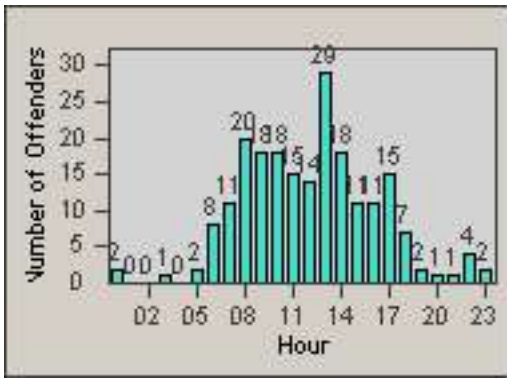

Redflex Redlight Offender Statistics

CONTRACT: Commerce
DATE FROM: 01-Sep-2014

LOCATION: COM-TEGA-03 Garfield and Telegraph
DATE TO: 30-Sep-2014

LANE 1