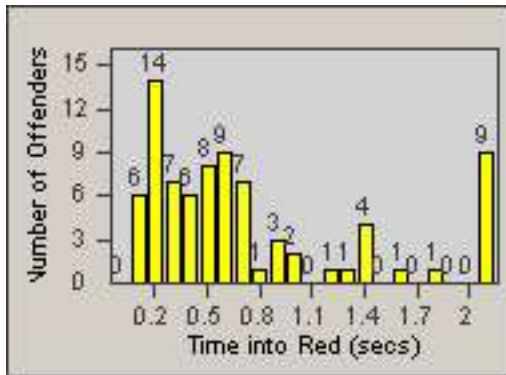

Redflex Redlight Offender Statistics

CONTRACT: Commerce

LOCATION: COM-SLEA-01 Slauson Ave and Eastern Ave

DATE FROM: 01-Dec-2014

DATE TO: 31-Dec-2014

LANE 1