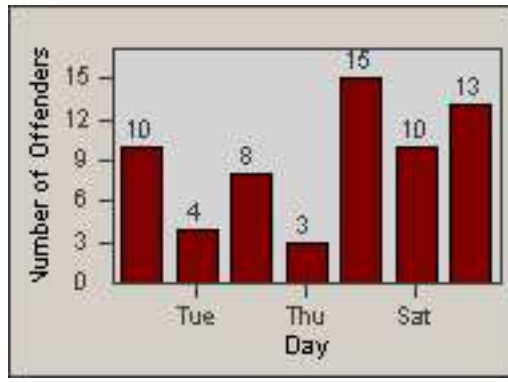

Redflex Redlight Offender Statistics

CONTRACT: Commerce
DATE FROM: 01-Dec-2014

LOCATION: COM-TGAT-01 Atlantic Blvd and Telegraph Rd
DATE TO: 31-Dec-2014

LANE 1