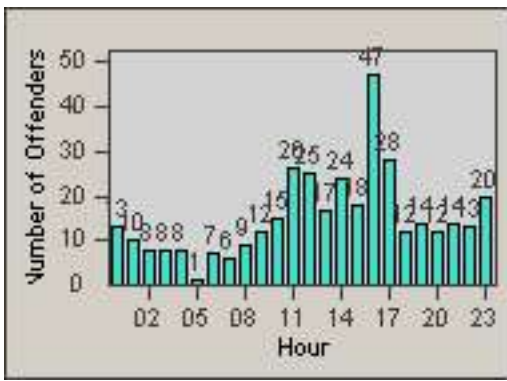

Redflex Redlight Offender Statistics

CONTRACT: Commerce
DATE FROM: 01-Jul-2014

LOCATION: COM-ATTG-03R Atlantic Blvd and Telegraph Rd
DATE TO: 31-Jul-2014

LANE 4

LANE 5

LANE TOTAL