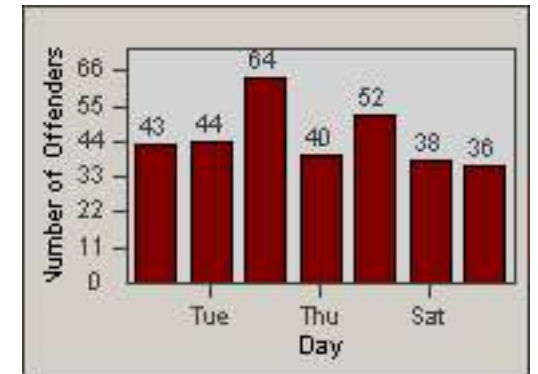

Redflex Redlight Offender Statistics

CONTRACT: Commerce

LOCATION: COM-SLGA-01 Slauson Ave and Gage Ave

DATE FROM: 01-Dec-2014

DATE TO: 31-Dec-2014

LANE 4

LANE 5

LANE TOTAL