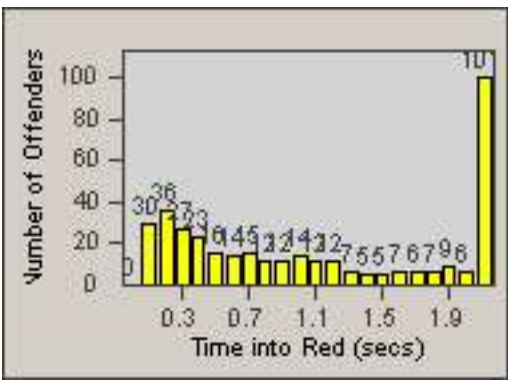

Redflex Redlight Offender Statistics

CONTRACT: Commerce
DATE FROM: 01-Aug-2014

LOCATION: COM-SLGA-01 Slauson Ave and Gage Ave
DATE TO: 31-Aug-2014

LANE 4

LANE 5

LANE TOTAL