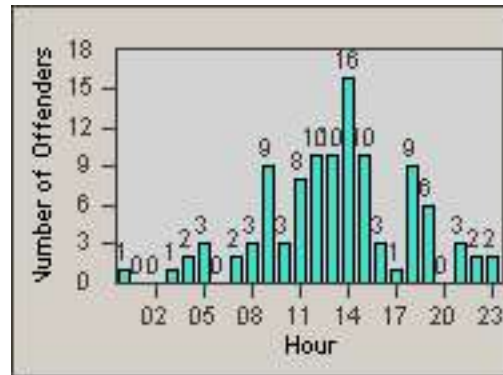

Redflex Redlight Offender Statistics

CONTRACT: Commerce

LOCATION: COM-SLGA-01 Slauson Ave and Gage Ave

DATE FROM: 01-Nov-2014

DATE TO: 30-Nov-2014

LANE 1