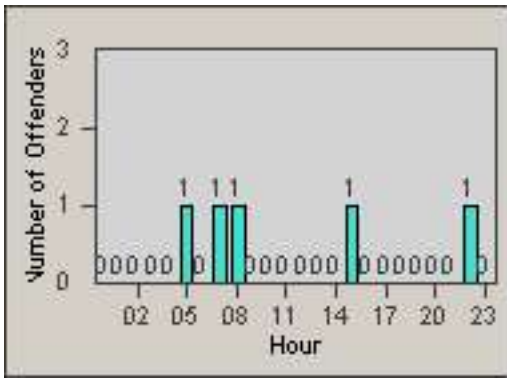

Redflex Redlight Offender Statistics

CONTRACT: Commerce
DATE FROM: 01-Aug-2014

LOCATION: COM-TEGA-03 Garfield and Telegraph
DATE TO: 31-Aug-2014

LANE 4