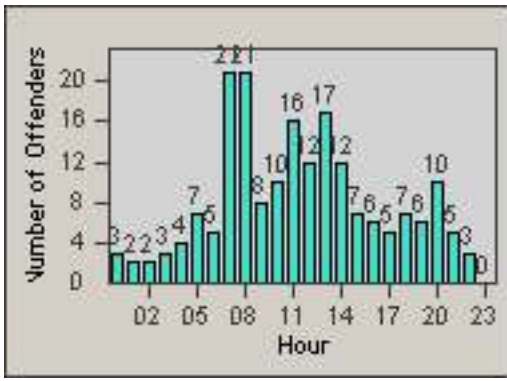

Redflex Redlight Offender Statistics

CONTRACT: Commerce
 DATE FROM: 01-Nov-2014

LOCATION: COM-TEGA-03 Garfield and Telegraph
 DATE TO: 30-Nov-2014

LANE 1

LANE 2

LANE 3

Redflex Redlight Offender Statistics

CONTRACT: Commerce