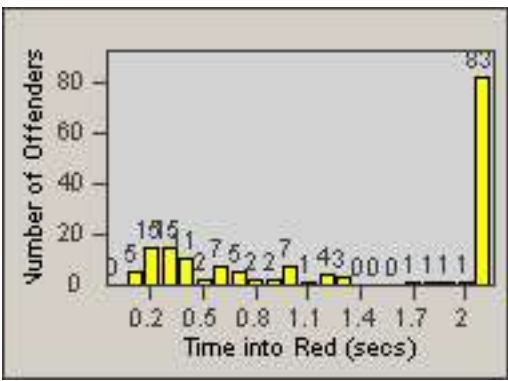

CONTRACT: Commerce
 DATE FROM: 01-Oct-2014

LOCATION: COM-SLGA-03 Slauson Ave and Gage Ave
 DATE TO: 31-Oct-2014

LANE 4

LANE 5

LANE TOTAL

Redflex Redlight Offender Statistics

CONTRACT: Commerce LOCATION: COM-SLGA-03 Slauson Ave and Gage Ave
DATE FROM: 01-Oct-2014 DATE TO: 31-Oct-2014