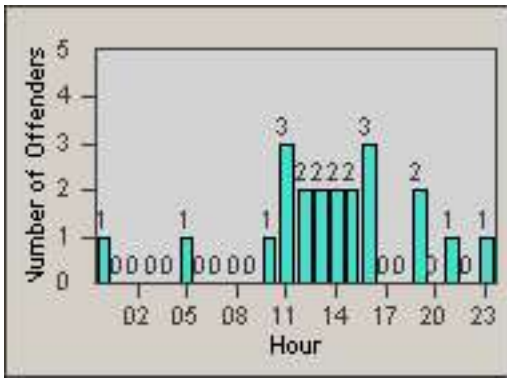

Redflex Redlight Offender Statistics

CONTRACT: Commerce
DATE FROM: 01-Sep-2014

LOCATION: COM-TGAT-01 Atlantic Blvd and Telegraph Rd
DATE TO: 30-Sep-2014

LANE 1