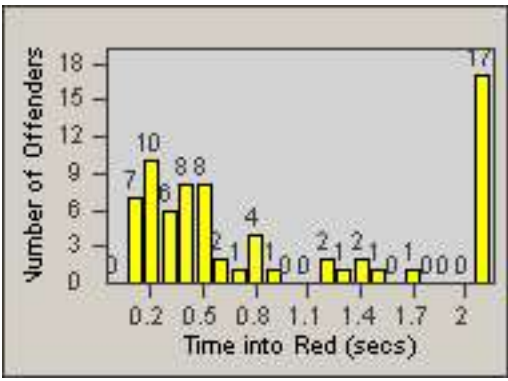

Redflex Redlight Offender Statistics

CONTRACT: Commerce
DATE FROM: 01-Oct-2014

LOCATION: COM-TGAT-01 Atlantic Blvd and Telegraph Rd
DATE TO: 31-Oct-2014

LANE 1

LANE 2

LANE 3