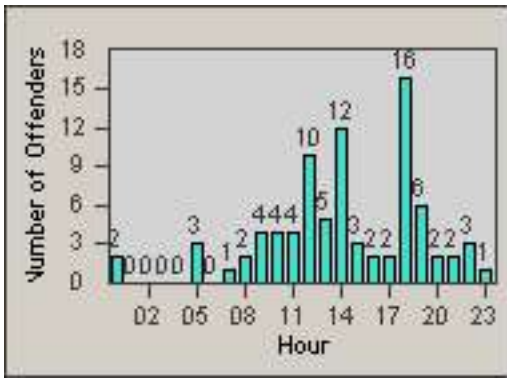

Redflex Redlight Offender Statistics

CONTRACT: Commerce
DATE FROM: 01-Jul-2014

LOCATION: COM-SLGA-01 Slauson Ave and Gage Ave
DATE TO: 31-Jul-2014

LANE 1