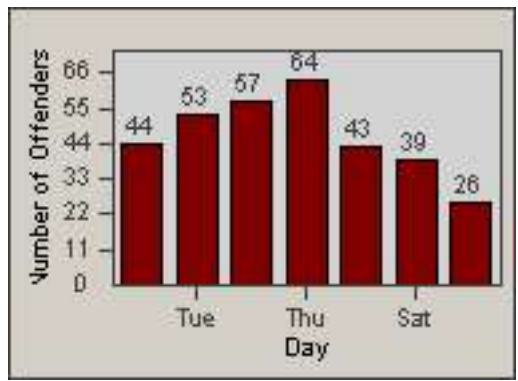

Redflex Redlight Offender Statistics

CONTRACT: Commerce
DATE FROM: 01-Jul-2014

LOCATION: COM-SLGA-01 Slauson Ave and Gage Ave
DATE TO: 31-Jul-2014

LANE 4

LANE 5

LANE TOTAL