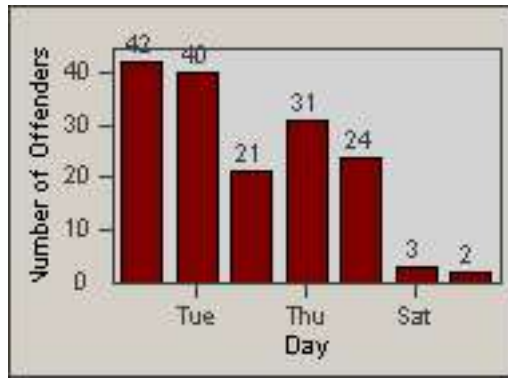

Redflex Redlight Offender Statistics

CONTRACT: Commerce
DATE FROM: 01-Dec-2014

LOCATION: COM-ATTG-03L Atlantic Blvd and Telegraph Rd
DATE TO: 31-Dec-2014

LANE 1