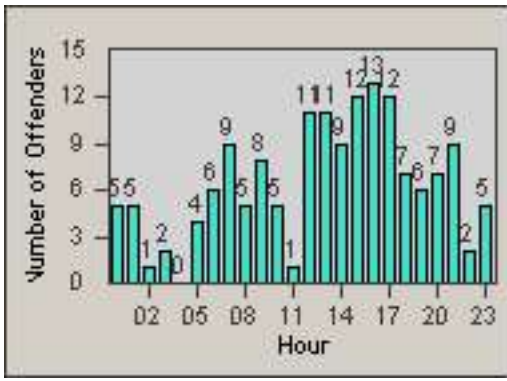

Redflex Redlight Offender Statistics

CONTRACT: Commerce
DATE FROM: 01-Jul-2014

LOCATION: COM-EASL-01 Slauson Ave and Eastern Ave
DATE TO: 31-Jul-2014

LANE 4