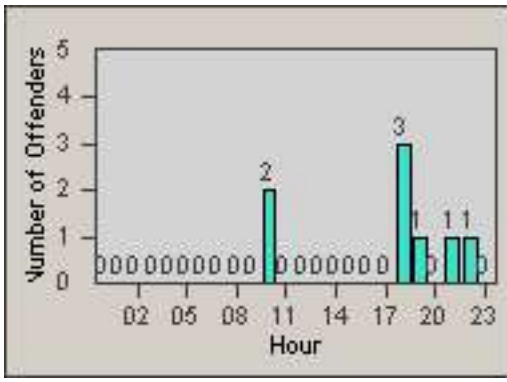

Redflex Redlight Offender Statistics

CONTRACT: Commerce
DATE FROM: 01-Dec-2014

LOCATION: COM-TEGA-01 Garfield and Telegraph
DATE TO: 31-Dec-2014

LANE 1