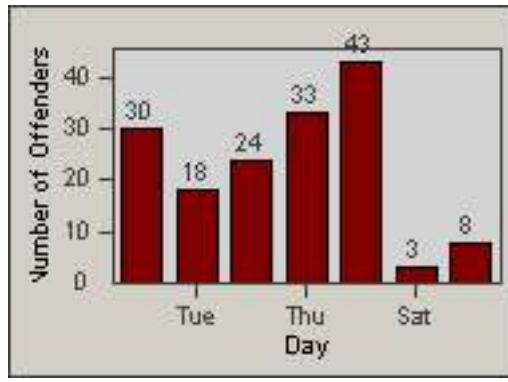

Redflex Redlight Offender Statistics

CONTRACT: Commerce
DATE FROM: 01-Aug-2014

LOCATION: COM-TEGA-03 Garfield and Telegraph
DATE TO: 31-Aug-2014

LANE 1