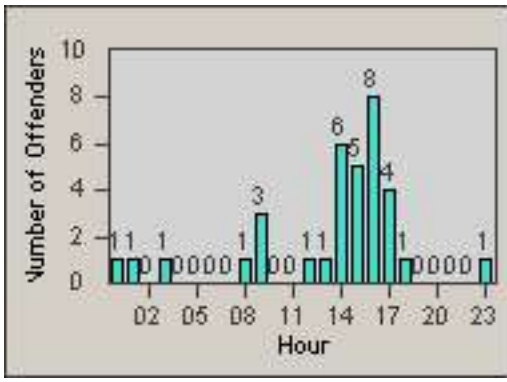

Redflex Redlight Offender Statistics

CONTRACT: Commerce
DATE FROM: 01-Sep-2014

LOCATION: COM-EASL-01 Slauson Ave and Eastern Ave
DATE TO: 30-Sep-2014

LANE 1