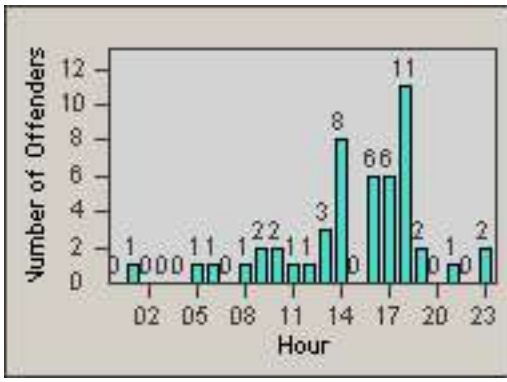

Redflex Redlight Offender Statistics

CONTRACT: Commerce
DATE FROM: 01-Oct-2014

LOCATION: COM-SLGA-03 Slauson Ave and Gage Ave
DATE TO: 31-Oct-2014

LANE 1