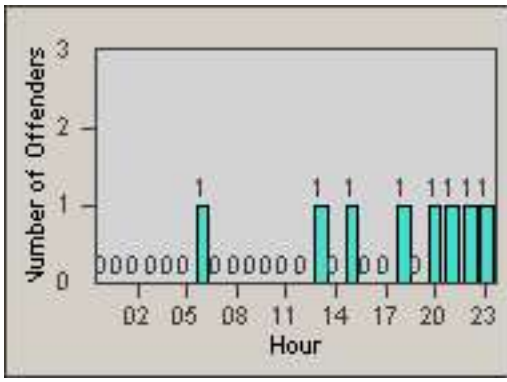

Redflex Redlight Offender Statistics

CONTRACT: Commerce
DATE FROM: 01-Aug-2014

LOCATION: COM-TEGA-01 Garfield and Telegraph
DATE TO: 31-Aug-2014

LANE 1