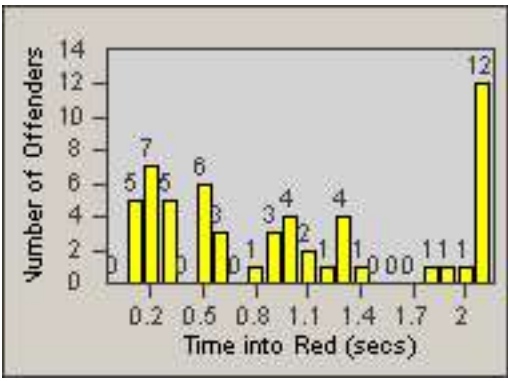

LANE 1

LANE 2

LANE 3

Redflex Redlight Offender Statistics

CONTRACT: Commerce
DATE FROM: 01-Sep-2014

LOCATION: COM-ATTG-03R Atlantic Blvd and Telegraph Rd
DATE TO: 30-Sep-2014

LANE 4

LANE 5