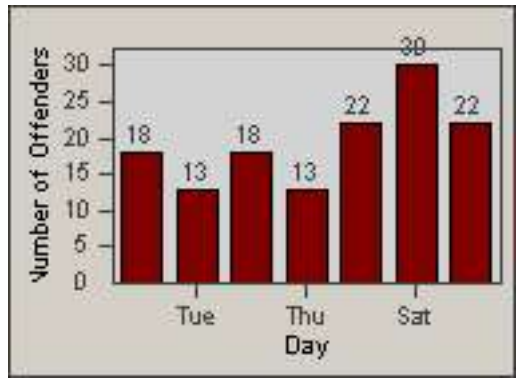

Redflex Redlight Offender Statistics

CONTRACT: Commerce
DATE FROM: 01-Aug-2014

LOCATION: COM-EASL-01 Slauson Ave and Eastern Ave
DATE TO: 31-Aug-2014

LANE 4