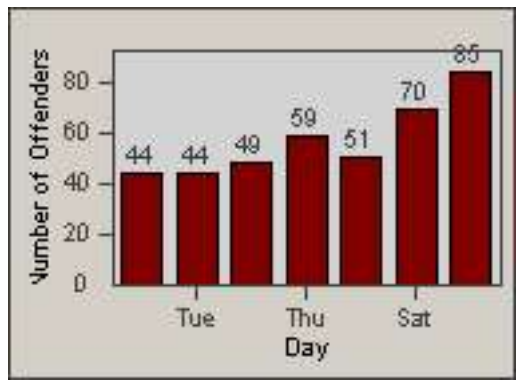

Redflex Redlight Offender Statistics

CONTRACT: Commerce
DATE FROM: 01-Nov-2014

LOCATION: COM-SLEA-01 Slauson Ave and Eastern Ave
DATE TO: 30-Nov-2014

LANE 4

LANE 5

LANE TOTAL