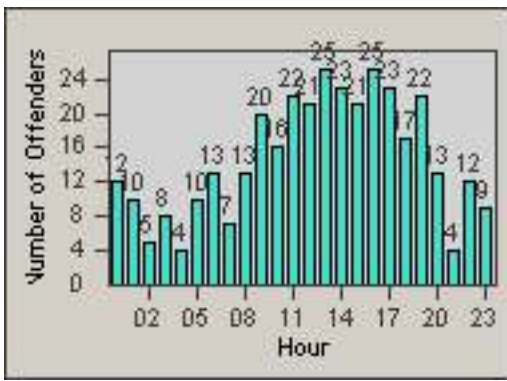

LOCATION: COM-ATTG-03R Atlantic Blvd and Telegraph Rd
 DATE TO: 30-Nov-2014

LANE 4

LANE 5

LANE TOTAL

Redflex Redlight Offender Statistics

CONTRACT: Commerce LOCATION: COM-ATTG-03R Atlantic Blvd and Telegraph Rd
DATE FROM: 01-Nov-2014 DATE TO: 30-Nov-2014