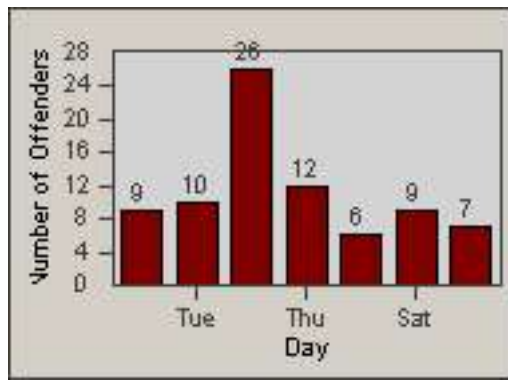

Redflex Redlight Offender Statistics

CONTRACT: Commerce
DATE FROM: 01-Oct-2014

LOCATION: COM-TGAT-01 Atlantic Blvd and Telegraph Rd
DATE TO: 31-Oct-2014

LANE 1

LANE 2

LANE 3