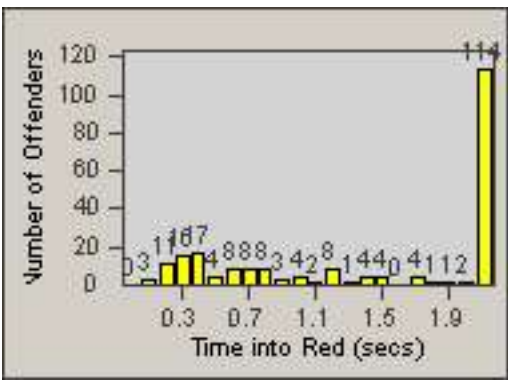

Redflex Redlight Offender Statistics

CONTRACT: Commerce
DATE FROM: 01-Aug-2014

LOCATION: COM-EASL-01 Slauson Ave and Eastern Ave
DATE TO: 31-Aug-2014

LANE 4

LANE 5

LANE TOTAL