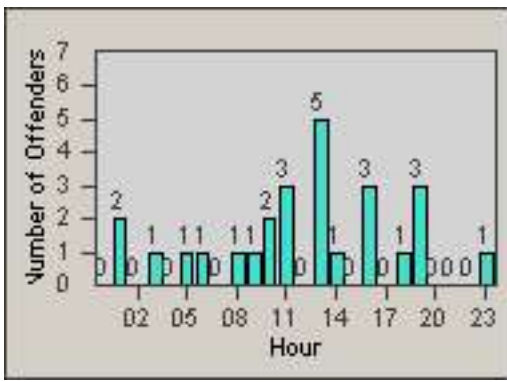

Redflex Redlight Offender Statistics

CONTRACT: Commerce
DATE FROM: 01-Aug-2014

LOCATION: COM-SLEA-01 Slauson Ave and Eastern Ave
DATE TO: 31-Aug-2014

LANE 1

LANE 2

LANE 3