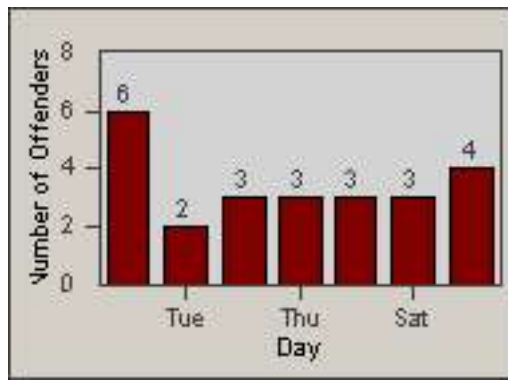

Redflex Redlight Offender Statistics

CONTRACT: Commerce
DATE FROM: 01-Jul-2014

LOCATION: COM-SLEA-01 Slauson Ave and Eastern Ave
DATE TO: 31-Jul-2014

LANE 1

LANE 2

LANE 3