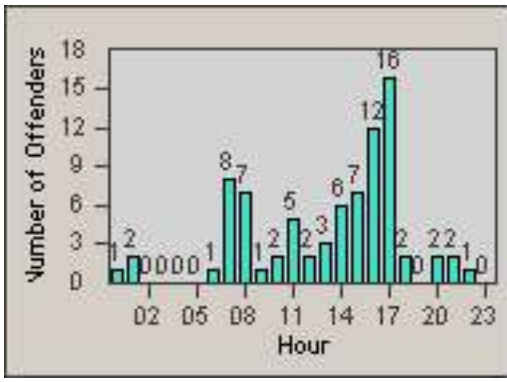

Redflex Redlight Offender Statistics

CONTRACT: Commerce
DATE FROM: 01-Sep-2014

LOCATION: COM-SLEA-01 Slauson Ave and Eastern Ave
DATE TO: 30-Sep-2014

LANE 1