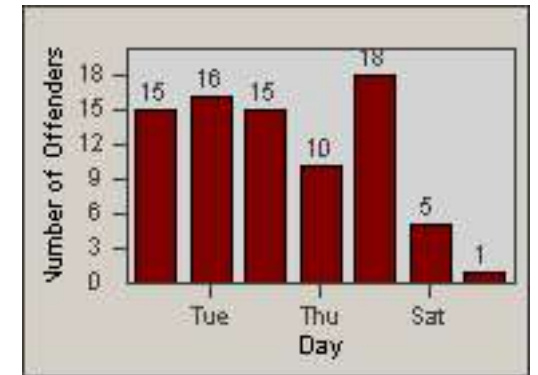

Redflex Redlight Offender Statistics

CONTRACT: Commerce

LOCATION: COM-SLEA-01 Slauson Ave and Eastern Ave

DATE FROM: 01-Dec-2014

DATE TO: 31-Dec-2014

LANE 1