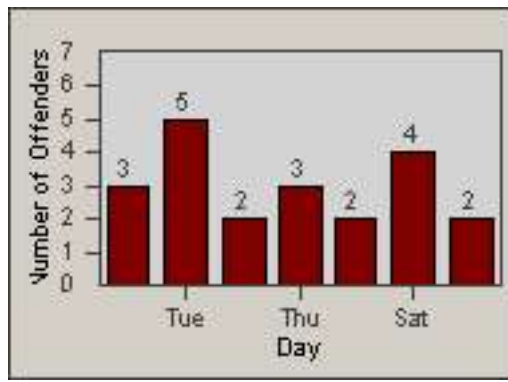

Redflex Redlight Offender Statistics

CONTRACT: Commerce
DATE FROM: 01-Nov-2014

LOCATION: COM-EASL-01 Slauson Ave and Eastern Ave
DATE TO: 30-Nov-2014

LANE 1

LANE 2

LANE 3