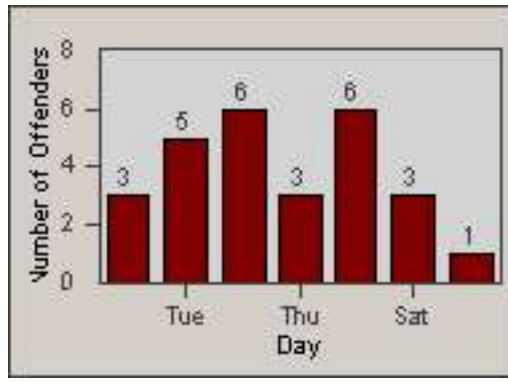

Redflex Redlight Offender Statistics

CONTRACT: Commerce
DATE FROM: 01-Jul-2014

LOCATION: COM-EASL-01 Slauson Ave and Eastern Ave
DATE TO: 31-Jul-2014

LANE 1