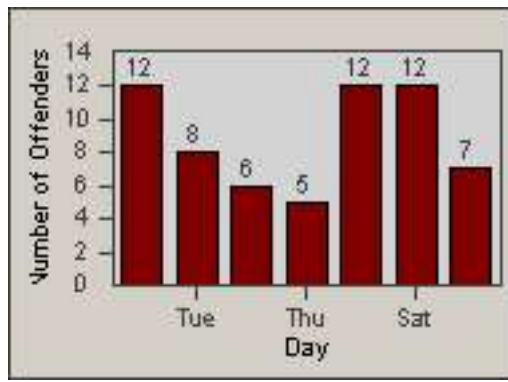

Redflex Redlight Offender Statistics

CONTRACT: Commerce
 DATE FROM: 01-Aug-2014

LOCATION: COM-ATTG-03R Atlantic Blvd and Telegraph Rd
 DATE TO: 31-Aug-2014

LANE 1

LANE 2

LANE 3

Redflex Redlight Offender Statistics