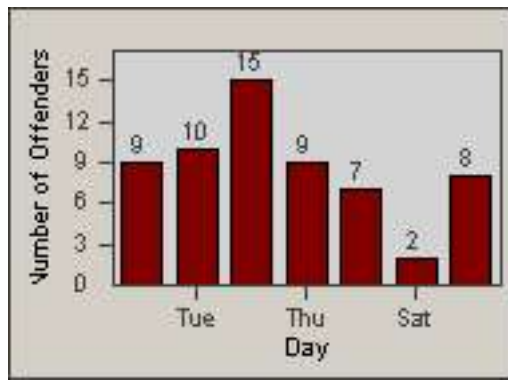

Redflex Redlight Offender Statistics

CONTRACT: Commerce
DATE FROM: 01-Sep-2014

LOCATION: COM-ATTG-03R Atlantic Blvd and Telegraph Rd
DATE TO: 30-Sep-2014

LANE 1

LANE 2

LANE 3