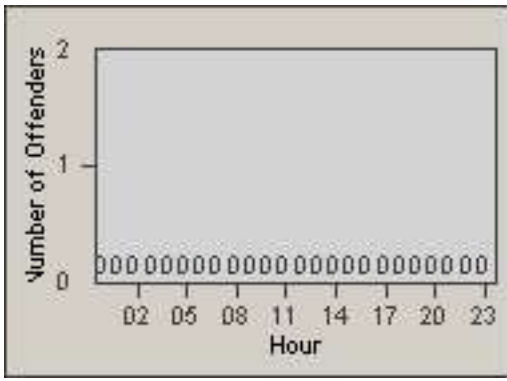

Redflex Redlight Offender Statistics

CONTRACT: Commerce
DATE FROM: 01-Nov-2014

LOCATION: COM-ATTG-03L Atlantic Blvd and Telegraph Rd
DATE TO: 30-Nov-2014

LANE 4