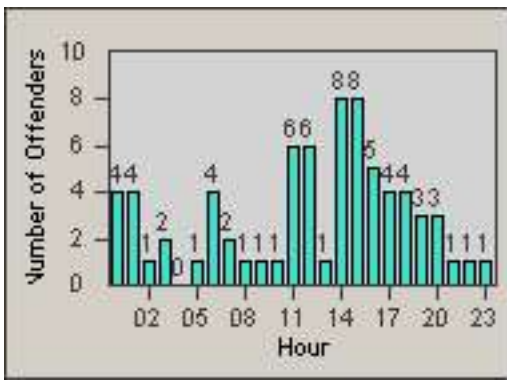

Redflex Redlight Offender Statistics

CONTRACT: Commerce
DATE FROM: 01-Aug-2014

LOCATION: COM-TGAT-01 Atlantic Blvd and Telegraph Rd
DATE TO: 31-Aug-2014

LANE 1

LANE 2

LANE 3