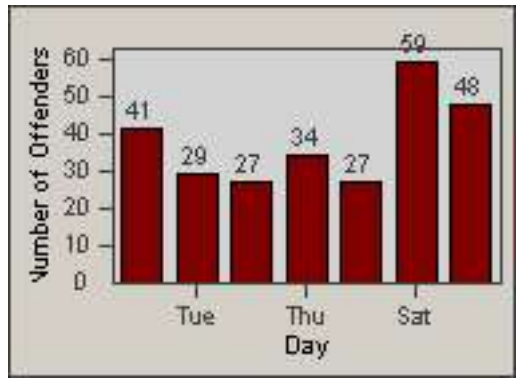

Redflex Redlight Offender Statistics

CONTRACT: Commerce
DATE FROM: 01-Sep-2014

LOCATION: COM-SLEA-01 Slauson Ave and Eastern Ave
DATE TO: 30-Sep-2014

LANE 4