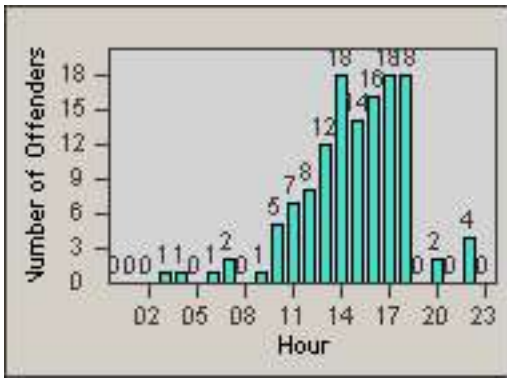

Redflex Redlight Offender Statistics

CONTRACT: Commerce
DATE FROM: 01-Nov-2014

LOCATION: COM-ATTG-03L Atlantic Blvd and Telegraph Rd
DATE TO: 30-Nov-2014

LANE 1