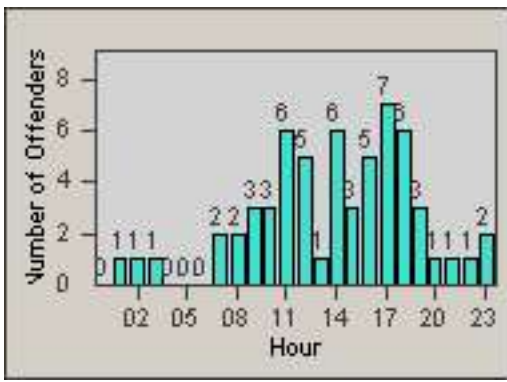

Redflex Redlight Offender Statistics

CONTRACT: Commerce
DATE FROM: 01-Sep-2014

LOCATION: COM-ATTG-03R Atlantic Blvd and Telegraph Rd
DATE TO: 30-Sep-2014

LANE 1

LANE 2

LANE 3