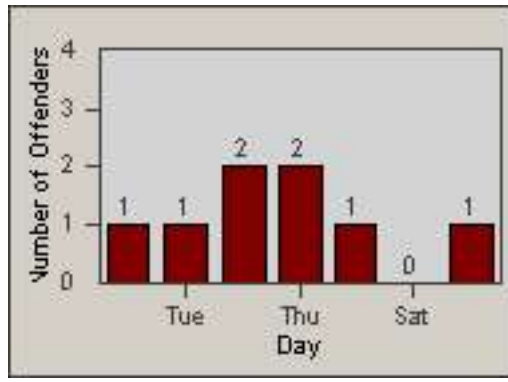

Redflex Redlight Offender Statistics

CONTRACT: Commerce
DATE FROM: 01-Dec-2014

LOCATION: COM-TEGA-01 Garfield and Telegraph
DATE TO: 31-Dec-2014

LANE 1