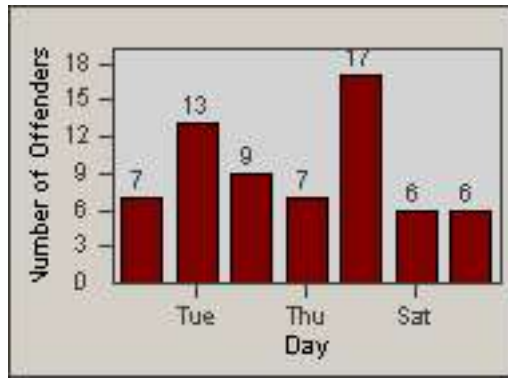

Redflex Redlight Offender Statistics

CONTRACT: Commerce

LOCATION: COM-ATTG-03R Atlantic Blvd and Telegraph Rd

DATE FROM: 01-Aug-2014

DATE TO: 31-Aug-2014

LANE 4