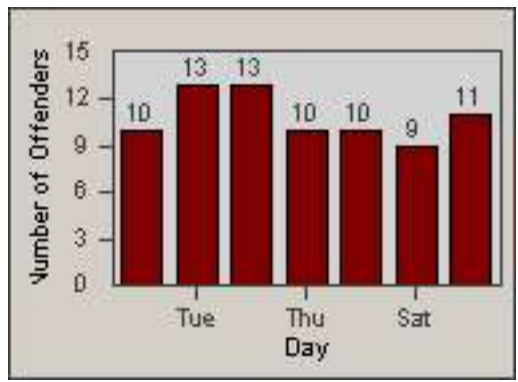

Redflex Redlight Offender Statistics

CONTRACT: Commerce
 DATE FROM: 01-Jul-2014

LOCATION: COM-ATTG-03R Atlantic Blvd and Telegraph Rd
 DATE TO: 31-Jul-2014

LANE 1

LANE 2

LANE 3

Redflex Redlight Offender Statistics