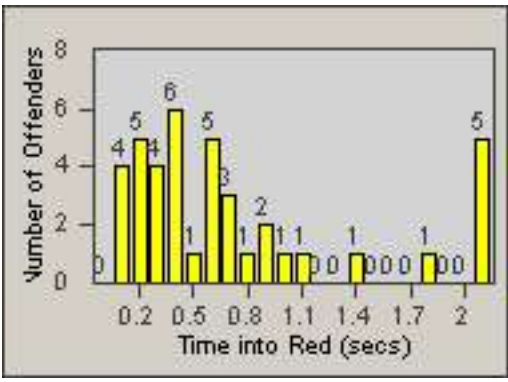

Redflex Redlight Offender Statistics

CONTRACT: Commerce
DATE FROM: 01-Jul-2014

LOCATION: COM-TGAT-01 Atlantic Blvd and Telegraph Rd
DATE TO: 31-Jul-2014

LANE 1