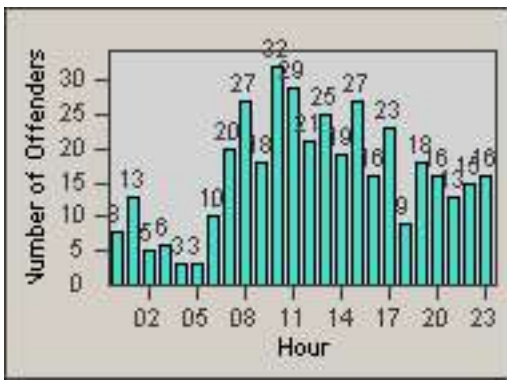

Redflex Redlight Offender Statistics

CONTRACT: Commerce
DATE FROM: 01-Dec-2014

LOCATION: COM-TEGA-03 Garfield and Telegraph
DATE TO: 31-Dec-2014

LANE 4

LANE 5

LANE TOTAL