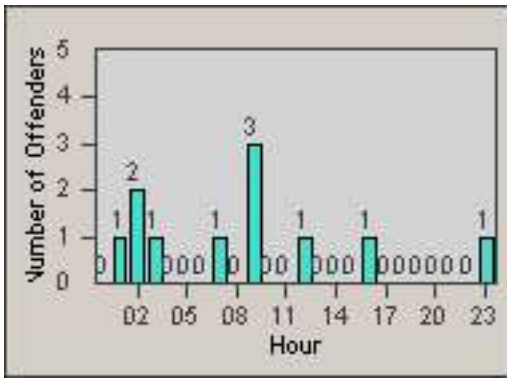

Redflex Redlight Offender Statistics

CONTRACT: Commerce
DATE FROM: 01-Oct-2014

LOCATION: COM-TEGA-03 Garfield and Telegraph
DATE TO: 31-Oct-2014

LANE 4