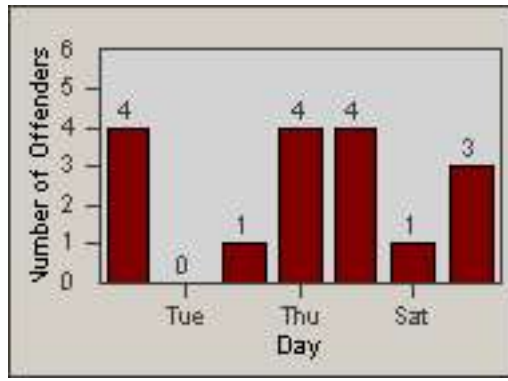

Redflex Redlight Offender Statistics

CONTRACT: Commerce
DATE FROM: 01-Nov-2014

LOCATION: COM-SLGA-03 Slauson Ave and Gage Ave
DATE TO: 30-Nov-2014

LANE 1

LANE 2

LANE 3