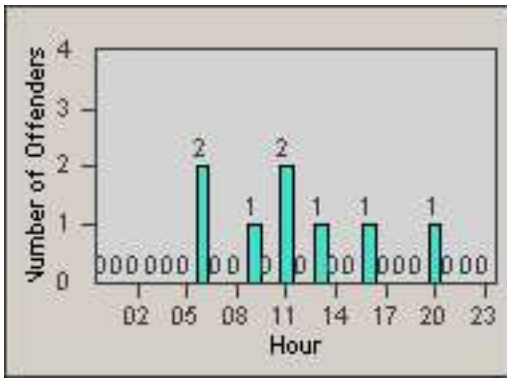

Redflex Redlight Offender Statistics

CONTRACT: Commerce
DATE FROM: 01-Jul-2014

LOCATION: COM-SLGA-01 Slauson Ave and Gage Ave
DATE TO: 31-Jul-2014

LANE 1

LANE 2

LANE 3