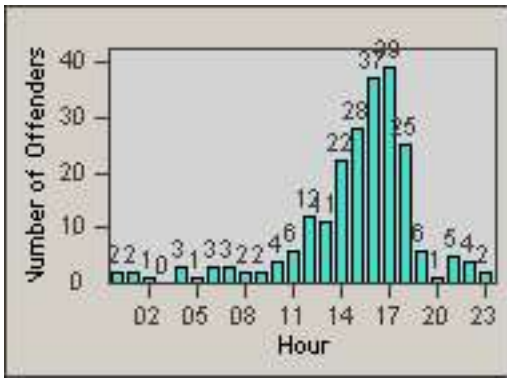

Redflex Redlight Offender Statistics

CONTRACT: Commerce
DATE FROM: 01-Sep-2014

LOCATION: COM-ATTG-03L Atlantic Blvd and Telegraph Rd
DATE TO: 30-Sep-2014

LANE 1

LANE 2

LANE 3