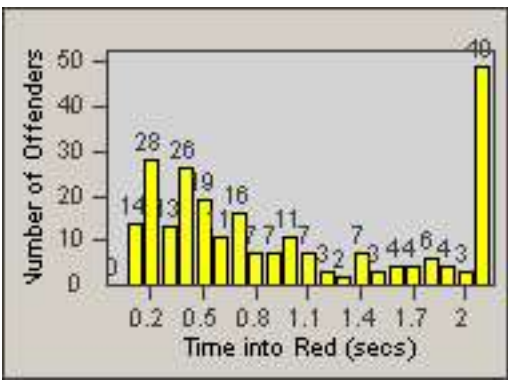

Redflex Redlight Offender Statistics

CONTRACT: Commerce
DATE FROM: 01-Nov-2014

LOCATION: COM-ATTG-03R Atlantic Blvd and Telegraph Rd
DATE TO: 30-Nov-2014

LANE 4

LANE 5

LANE TOTAL