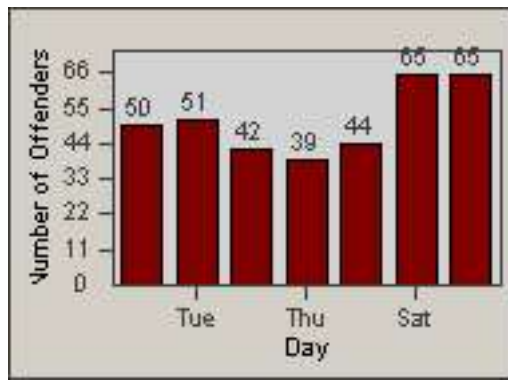

Redflex Redlight Offender Statistics

CONTRACT: Commerce
DATE FROM: 01-Sep-2014

LOCATION: COM-TEGA-03 Garfield and Telegraph
DATE TO: 30-Sep-2014

LANE 4

LANE 5

LANE TOTAL