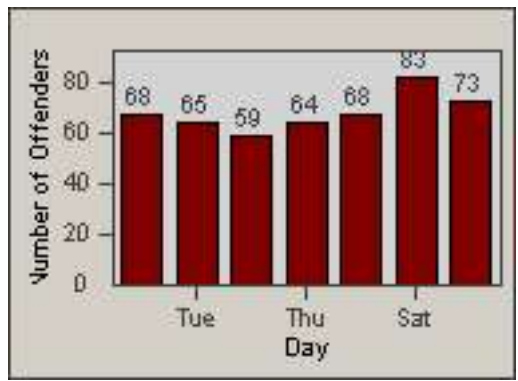

Redflex Redlight Offender Statistics

CONTRACT: Commerce
DATE FROM: 01-Dec-2014

LOCATION: COM-SLEA-01 Slauson Ave and Eastern Ave
DATE TO: 31-Dec-2014

LANE 4

LANE 5

LANE TOTAL