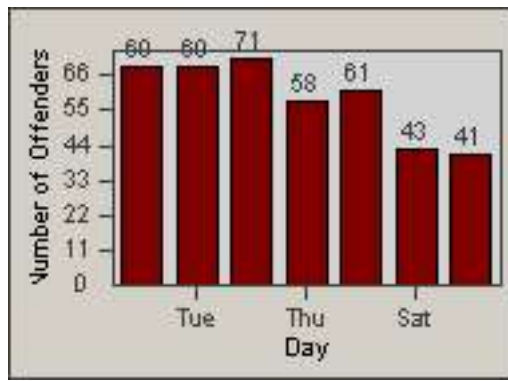

Redflex Redlight Offender Statistics

CONTRACT: Commerce
DATE FROM: 01-Dec-2014

LOCATION: COM-ATTG-03R Atlantic Blvd and Telegraph Rd
DATE TO: 31-Dec-2014

LANE 4

LANE 5

LANE TOTAL