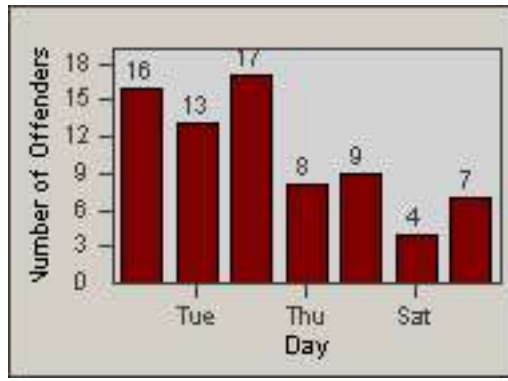

Redflex Redlight Offender Statistics

CONTRACT: Commerce
DATE FROM: 01-Dec-2014

LOCATION: COM-ATTG-03R Atlantic Blvd and Telegraph Rd
DATE TO: 31-Dec-2014

LANE 4