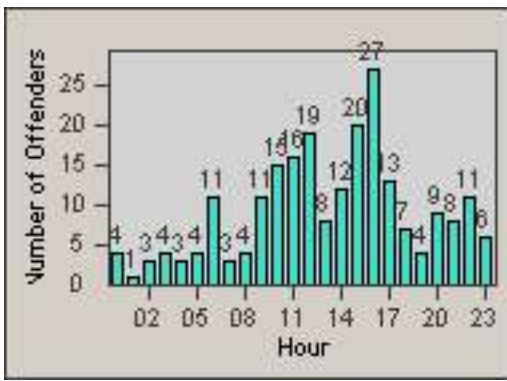

Redflex Redlight Offender Statistics

CONTRACT: Commerce
DATE FROM: 01-Aug-2014

LOCATION: COM-EASL-01 Slauson Ave and Eastern Ave
DATE TO: 31-Aug-2014

LANE 4

LANE 5

LANE TOTAL