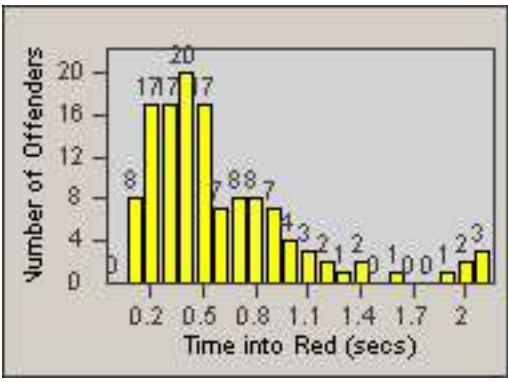

Redflex Redlight Offender Statistics

CONTRACT: Commerce
DATE FROM: 01-Nov-2014

LOCATION: COM-ATTG-03L Atlantic Blvd and Telegraph Rd
DATE TO: 30-Nov-2014

LANE 1