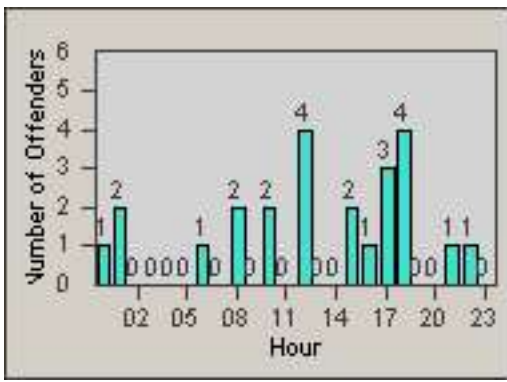

Redflex Redlight Offender Statistics

CONTRACT: Commerce
DATE FROM: 01-Jul-2014

LOCATION: COM-SLEA-01 Slauson Ave and Eastern Ave
DATE TO: 31-Jul-2014

LANE 1

LANE 2

LANE 3