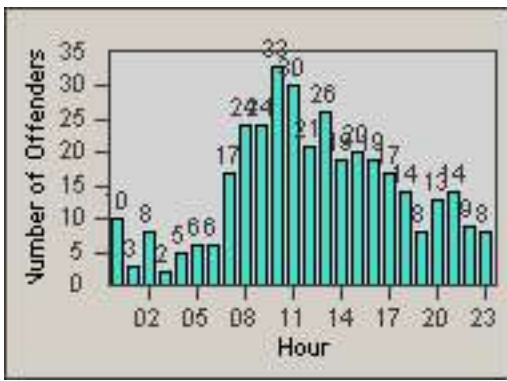

Redflex Redlight Offender Statistics

CONTRACT: Commerce
DATE FROM: 01-Sep-2014

LOCATION: COM-TEGA-03 Garfield and Telegraph
DATE TO: 30-Sep-2014

LANE 4

LANE 5

LANE TOTAL