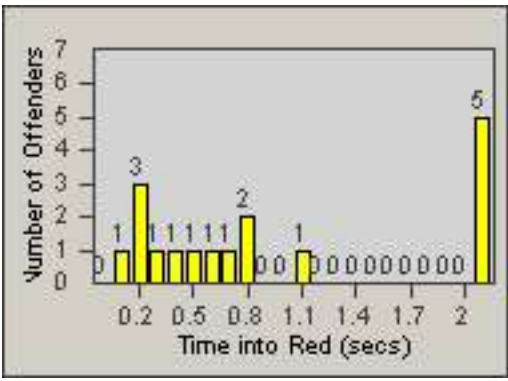

Redflex Redlight Offender Statistics

CONTRACT: Commerce
DATE FROM: 01-Nov-2014

LOCATION: COM-SLGA-03 Slauson Ave and Gage Ave
DATE TO: 30-Nov-2014

LANE 1

LANE 2

LANE 3