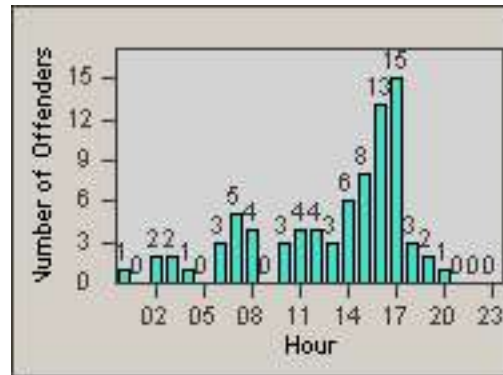

Redflex Redlight Offender Statistics

CONTRACT: Commerce

LOCATION: COM-SLEA-01 Slauson Ave and Eastern Ave

DATE FROM: 01-Dec-2014

DATE TO: 31-Dec-2014

LANE 1