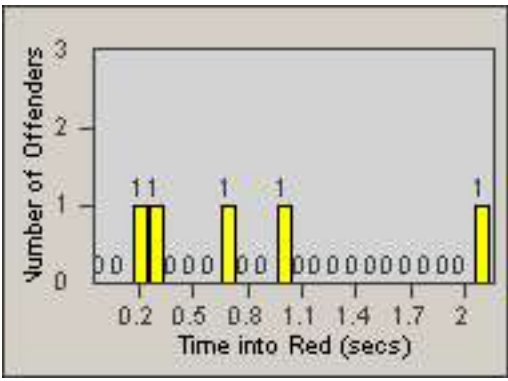

Redflex Redlight Offender Statistics

CONTRACT: Commerce
 DATE FROM: 01-Nov-2014

LOCATION: COM-TEGA-01 Garfield and Telegraph
 DATE TO: 30-Nov-2014

LANE 1

LANE 2

LANE 3

Redflex Redlight Offender Statistics

CONTRACT: Commerce
 DATE FROM: 01-Nov-2014