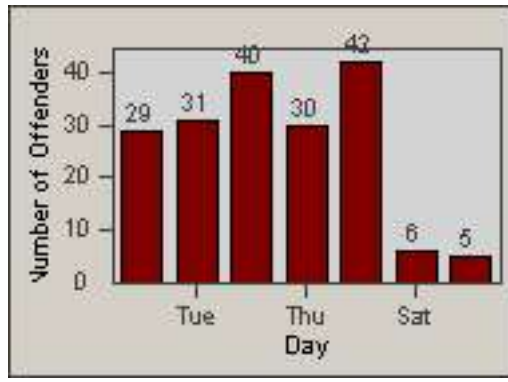

Redflex Redlight Offender Statistics

CONTRACT: Commerce
DATE FROM: 01-Oct-2014

LOCATION: COM-ATTG-03L Atlantic Blvd and Telegraph Rd
DATE TO: 31-Oct-2014

LANE 1