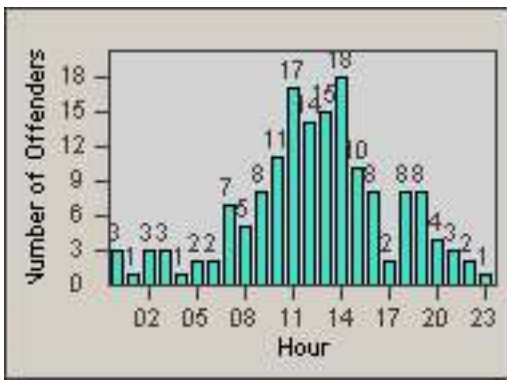

Redflex Redlight Offender Statistics

CONTRACT: Commerce
DATE FROM: 01-Dec-2014

LOCATION: COM-SLGA-03 Slauson Ave and Gage Ave
DATE TO: 31-Dec-2014

LANE 4

LANE 5

LANE TOTAL