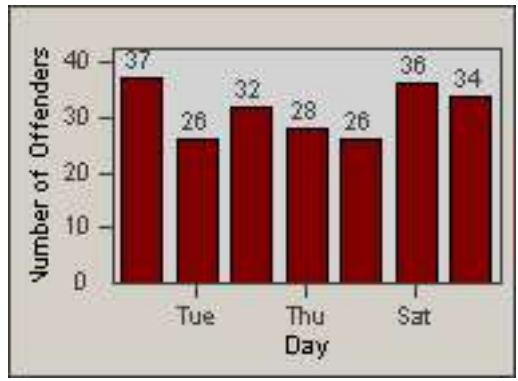

Redflex Redlight Offender Statistics

CONTRACT: Commerce
DATE FROM: 01-Nov-2014

LOCATION: COM-SLGA-01 Slauson Ave and Gage Ave
DATE TO: 30-Nov-2014

LANE 4