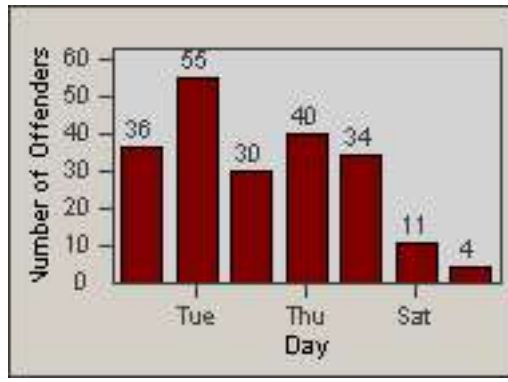

Redflex Redlight Offender Statistics

CONTRACT: Commerce
DATE FROM: 01-Sep-2014

LOCATION: COM-TEGA-03 Garfield and Telegraph
DATE TO: 30-Sep-2014

LANE 1