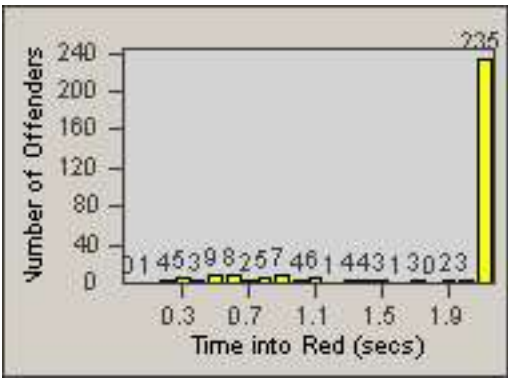

Redflex Redlight Offender Statistics

CONTRACT: Commerce
DATE FROM: 01-Oct-2014

LOCATION: COM-SLEA-01 Slauson Ave and Eastern Ave
DATE TO: 31-Oct-2014

LANE 4