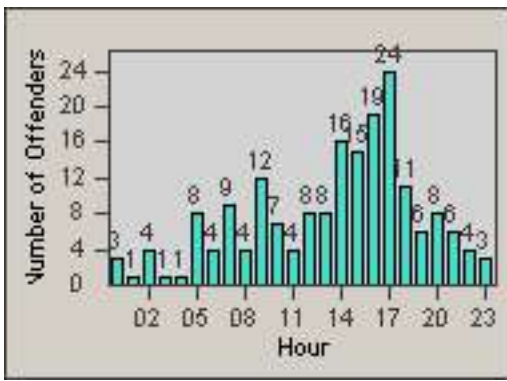

Redflex Redlight Offender Statistics

CONTRACT: Commerce
DATE FROM: 01-Oct-2014

LOCATION: COM-TGAT-01 Atlantic Blvd and Telegraph Rd
DATE TO: 31-Oct-2014

LANE 4

LANE 5

LANE TOTAL