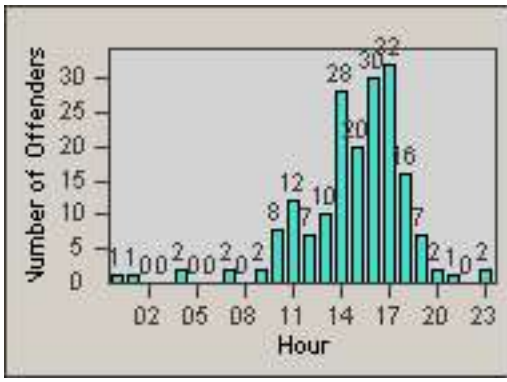

Redflex Redlight Offender Statistics

CONTRACT: Commerce
DATE FROM: 01-Oct-2014

LOCATION: COM-ATTG-03L Atlantic Blvd and Telegraph Rd
DATE TO: 31-Oct-2014

LANE 1