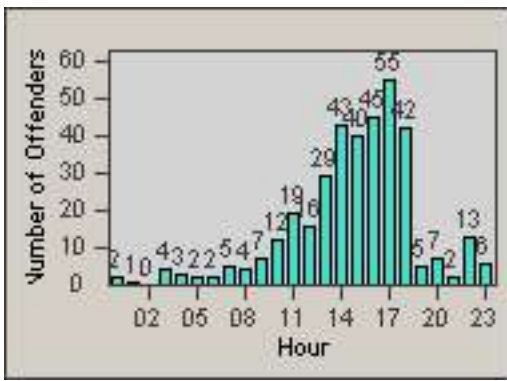

CONTRACT: Commerce
 DATE FROM: 01-Nov-2014

LOCATION: COM-ATTG-03L Atlantic Blvd and Telegraph Rd
 DATE TO: 30-Nov-2014

LANE 4

LANE 5

LANE TOTAL

Redflex Redlight Offender Statistics

CONTRACT: Commerce LOCATION: COM-ATTG-03L Atlantic Blvd and Telegraph Rd
DATE FROM: 01-Nov-2014 DATE TO: 30-Nov-2014