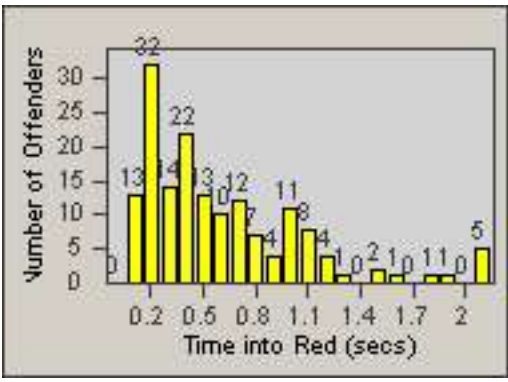

Redflex Redlight Offender Statistics

CONTRACT: Commerce
DATE FROM: 01-Aug-2014

LOCATION: COM-ATTG-03L Atlantic Blvd and Telegraph Rd
DATE TO: 31-Aug-2014

LANE 1