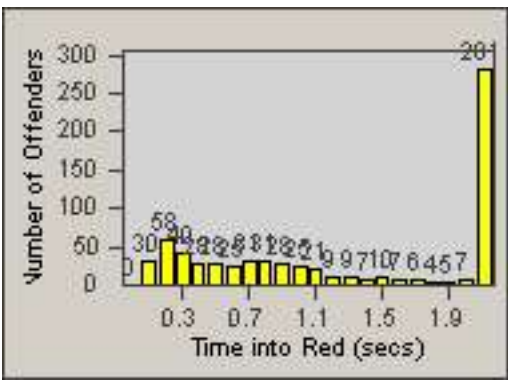

LOCATION: COM-TEGA-03 Garfield and Telegraph
DATE TO: 31-Jul-2014

LANE 4

LANE 5

LANE TOTAL

Redflex Redlight Offender Statistics

CONTRACT: Commerce LOCATION: COM-TEGA-03 Garfield and Telegraph
DATE FROM: 01-Jul-2014 DATE TO: 31-Jul-2014