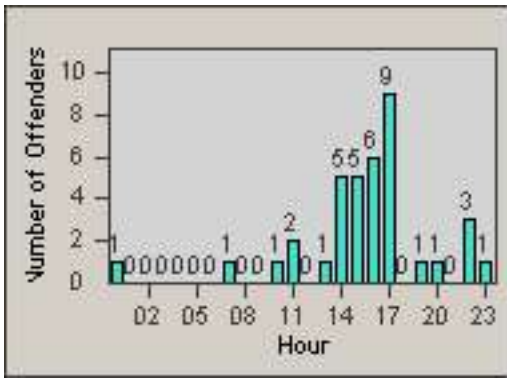

Redflex Redlight Offender Statistics

CONTRACT: Commerce
DATE FROM: 01-Nov-2014

LOCATION: COM-TGAT-01 Atlantic Blvd and Telegraph Rd
DATE TO: 30-Nov-2014

LANE 1