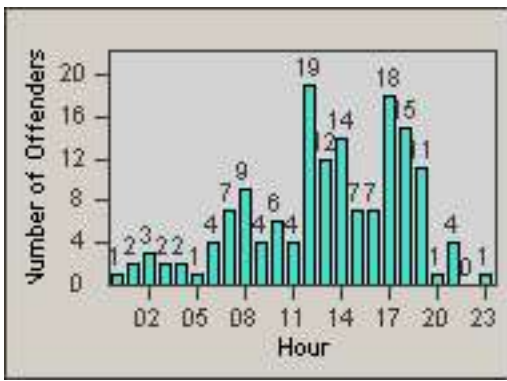

Redflex Redlight Offender Statistics

CONTRACT: Commerce
DATE FROM: 01-Aug-2014

LOCATION: COM-SLGA-03 Slauson Ave and Gage Ave
DATE TO: 31-Aug-2014

LANE 4

LANE 5

LANE TOTAL