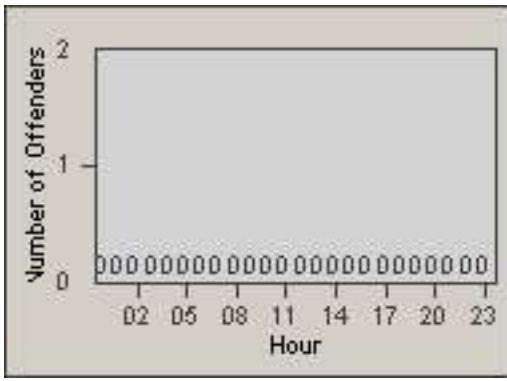

Redflex Redlight Offender Statistics

CONTRACT: Commerce
DATE FROM: 01-Oct-2014

LOCATION: COM-ATTG-03R Atlantic Blvd and Telegraph Rd
DATE TO: 31-Oct-2014

LANE 1

LANE 2

LANE 3