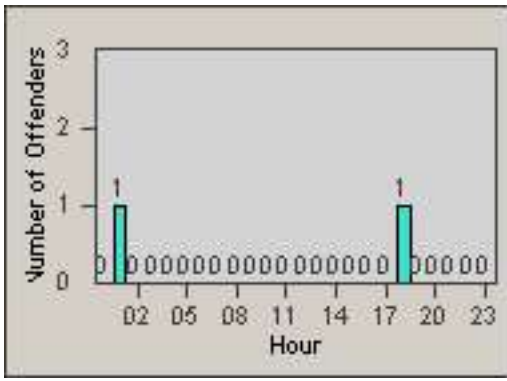

Redflex Redlight Offender Statistics

CONTRACT: Commerce
 DATE FROM: 01-Sep-2014

LOCATION: COM-TEGA-01 Garfield and Telegraph
 DATE TO: 30-Sep-2014

LANE 1

LANE 2

LANE 3

Redflex Redlight Offender Statistics

CONTRACT: Commerce
 DATE FROM: 01-Sep-2014