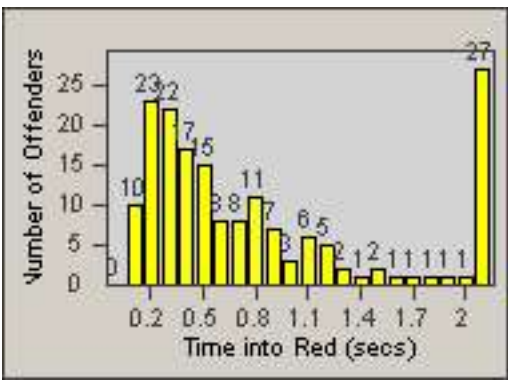

Redflex Redlight Offender Statistics

CONTRACT: Commerce
DATE FROM: 01-Nov-2014

LOCATION: COM-TGAT-01 Atlantic Blvd and Telegraph Rd
DATE TO: 30-Nov-2014

LANE 4

LANE 5

LANE TOTAL