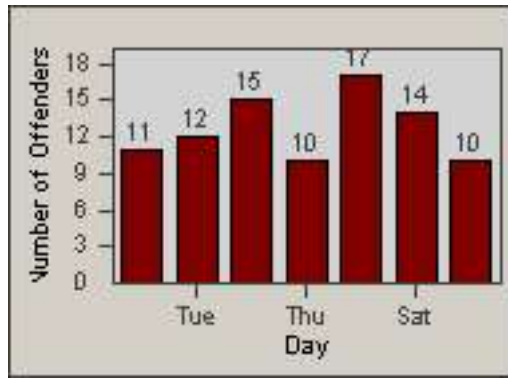

Redflex Redlight Offender Statistics

CONTRACT: Commerce
DATE FROM: 01-Oct-2014

LOCATION: COM-SLGA-01 Slauson Ave and Gage Ave
DATE TO: 31-Oct-2014

LANE 1