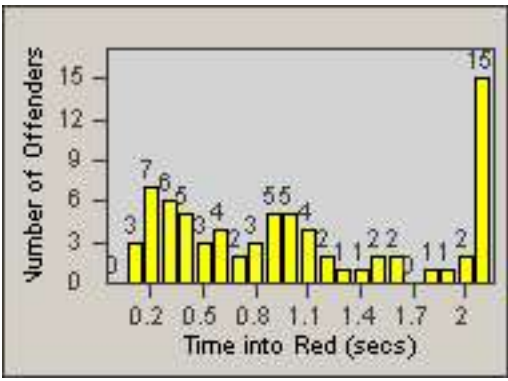

Redflex Redlight Offender Statistics

CONTRACT: Commerce
DATE FROM: 01-Dec-2014

LOCATION: COM-ATTG-03R Atlantic Blvd and Telegraph Rd
DATE TO: 31-Dec-2014

LANE 4