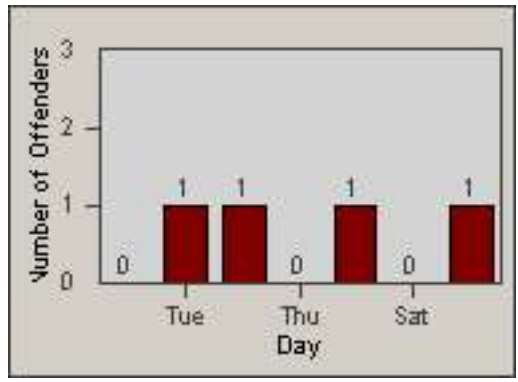

Redflex Redlight Offender Statistics

CONTRACT: Commerce
DATE FROM: 01-Oct-2014

LOCATION: COM-TEGA-01 Garfield and Telegraph
DATE TO: 31-Oct-2014

LANE 1