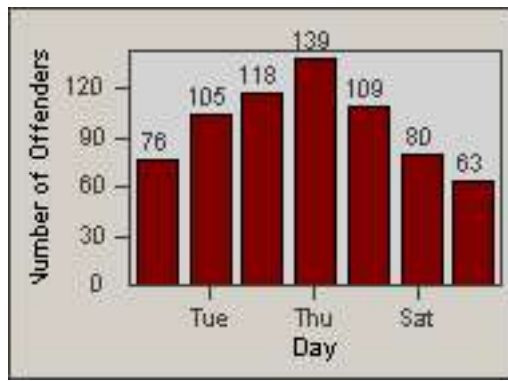

LOCATION: COM-TEGA-03 Garfield and Telegraph
DATE TO: 31-Jul-2014

LANE 4

LANE 5

LANE TOTAL

Redflex Redlight Offender Statistics

CONTRACT: Commerce LOCATION: COM-TEGA-03 Garfield and Telegraph
DATE FROM: 01-Jul-2014 DATE TO: 31-Jul-2014