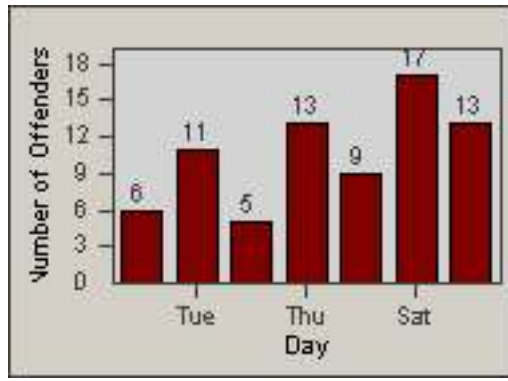

Redflex Redlight Offender Statistics

CONTRACT: Commerce
DATE FROM: 01-Sep-2014

LOCATION: COM-TEGA-01 Garfield and Telegraph
DATE TO: 30-Sep-2014

LANE 4