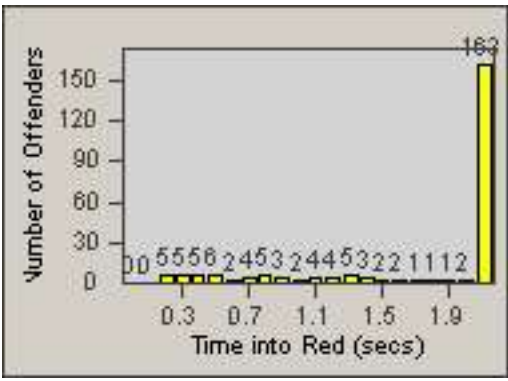

Redflex Redlight Offender Statistics

CONTRACT: Commerce
DATE FROM: 01-Sep-2014

LOCATION: COM-EASL-01 Slauson Ave and Eastern Ave
DATE TO: 30-Sep-2014

LANE 4