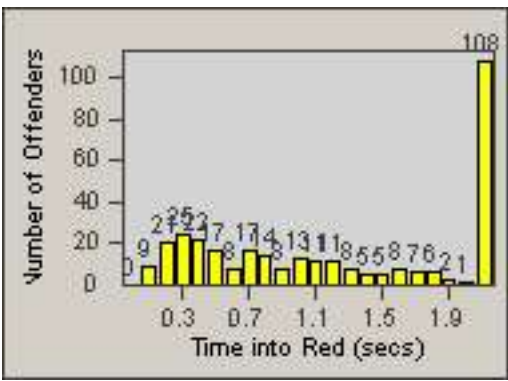

Redflex Redlight Offender Statistics

CONTRACT: Commerce
DATE FROM: 01-Jul-2014

LOCATION: COM-SLGA-01 Slauson Ave and Gage Ave
DATE TO: 31-Jul-2014

LANE 4

LANE 5

LANE TOTAL