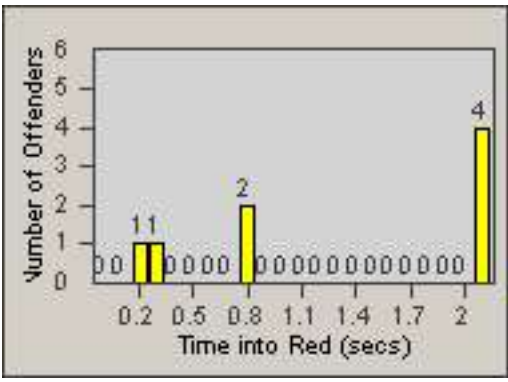

Redflex Redlight Offender Statistics

CONTRACT: Commerce
DATE FROM: 01-Aug-2014

LOCATION: COM-TEGA-01 Garfield and Telegraph
DATE TO: 31-Aug-2014

LANE 1