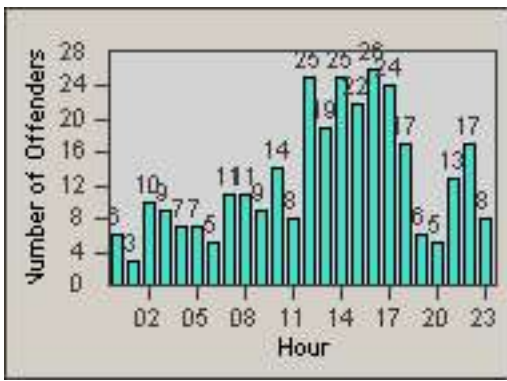

Redflex Redlight Offender Statistics

CONTRACT: Commerce
DATE FROM: 01-Oct-2014

LOCATION: COM-EASL-01 Slauson Ave and Eastern Ave
DATE TO: 31-Oct-2014

LANE 4

LANE 5

LANE TOTAL