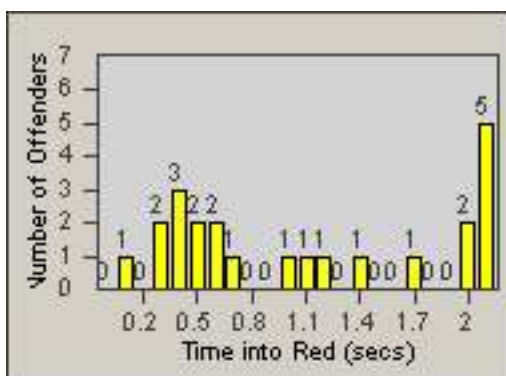

Redflex Redlight Offender Statistics

CONTRACT: Commerce

LOCATION: COM-SLEA-01 Slauson Ave and Eastern Ave

DATE FROM: 01-Dec-2014

DATE TO: 31-Dec-2014

LANE 1

LANE 2

LANE 3