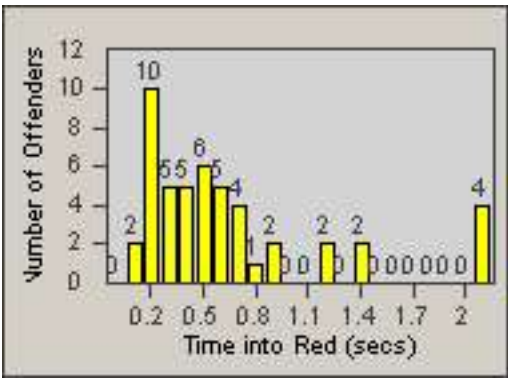

Redflex Redlight Offender Statistics

CONTRACT: Commerce
DATE FROM: 01-Aug-2014

LOCATION: COM-SLGA-03 Slauson Ave and Gage Ave
DATE TO: 31-Aug-2014

LANE 1