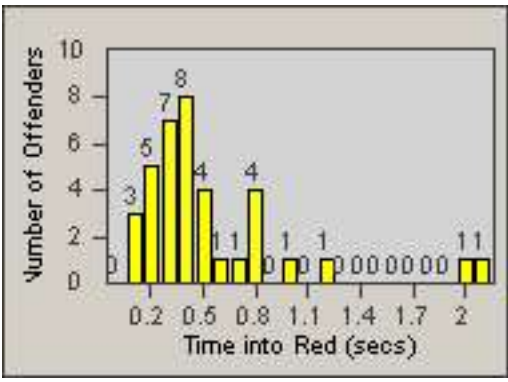

Redflex Redlight Offender Statistics

CONTRACT: Commerce
DATE FROM: 01-Nov-2014

LOCATION: COM-TGAT-01 Atlantic Blvd and Telegraph Rd
DATE TO: 30-Nov-2014

LANE 1