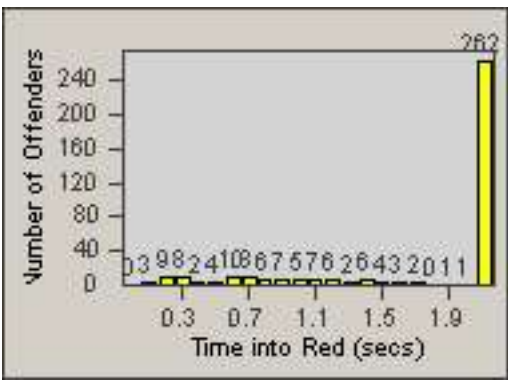

Redflex Redlight Offender Statistics

CONTRACT: Commerce
DATE FROM: 01-Sep-2014

LOCATION: COM-TEGA-03 Garfield and Telegraph
DATE TO: 30-Sep-2014

LANE 4

LANE 5

LANE TOTAL