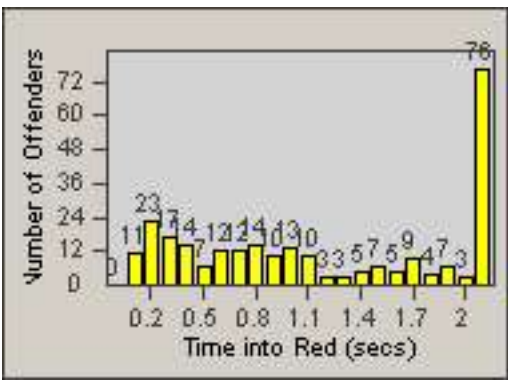

LANE 1

LANE 2

LANE 3

Redflex Redlight Offender Statistics

CONTRACT: Commerce
DATE FROM: 01-Sep-2014

LOCATION: COM-ATTG-03R Atlantic Blvd and Telegraph Rd
DATE TO: 30-Sep-2014

LANE 4

LANE 5