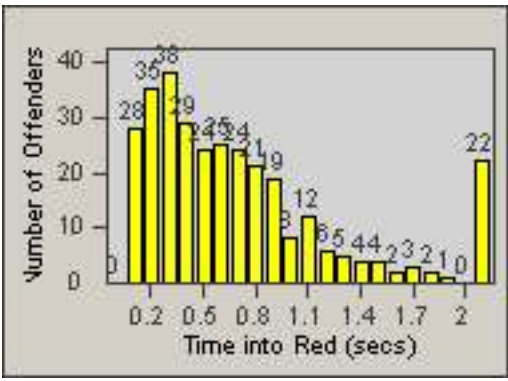

Redflex Redlight Offender Statistics

CONTRACT: Commerce
 DATE FROM: 01-Dec-2014

LOCATION: COM-ATTG-03L Atlantic Blvd and Telegraph Rd
 DATE TO: 31-Dec-2014

LANE 1

LANE 2

LANE 3

Redflex Redlight Offender Statistics