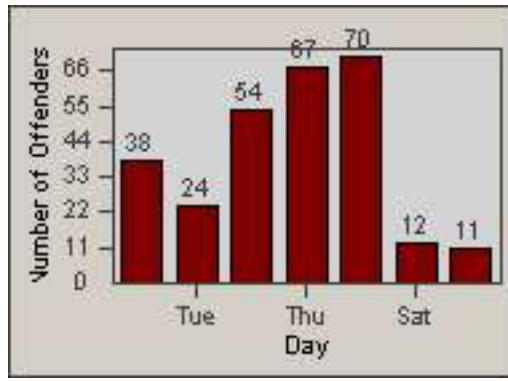

Redflex Redlight Offender Statistics

CONTRACT: Commerce
DATE FROM: 01-Oct-2014

LOCATION: COM-ATTG-03L Atlantic Blvd and Telegraph Rd
DATE TO: 31-Oct-2014

LANE 1

LANE 2

LANE 3