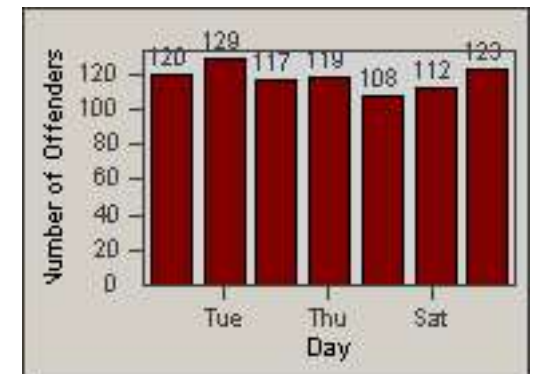

LOCATION: COM-TEGA-03 Garfield and Telegraph

DATE FROM: 01-Nov-2014

DATE TO: 30-Nov-2014

LANE 4

LANE 5

LANE TOTAL

Redflex Redlight Offender Statistics

CONTRACT: Commerce LOCATION: COM-TEGA-03 Garfield and Telegraph
DATE FROM: 01-Nov-2014 DATE TO: 30-Nov-2014