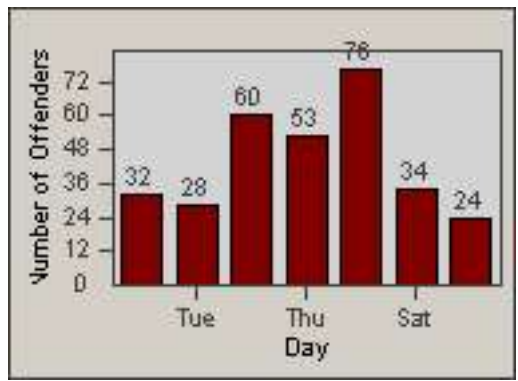

Redflex Redlight Offender Statistics

CONTRACT: Commerce
DATE FROM: 01-Oct-2014

LOCATION: COM-EASL-01 Slauson Ave and Eastern Ave
DATE TO: 31-Oct-2014

LANE 4

LANE 5

LANE TOTAL