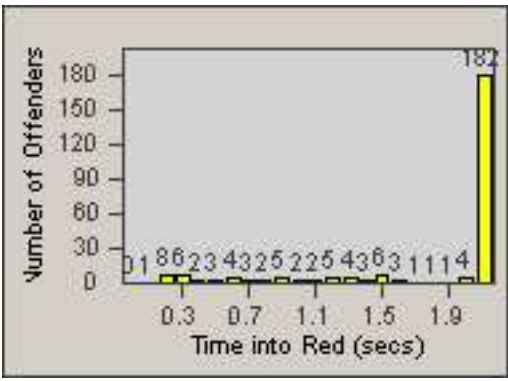

Redflex Redlight Offender Statistics

CONTRACT: Commerce
DATE FROM: 01-Dec-2014

LOCATION: COM-EASL-01 Slauson Ave and Eastern Ave
DATE TO: 31-Dec-2014

LANE 4