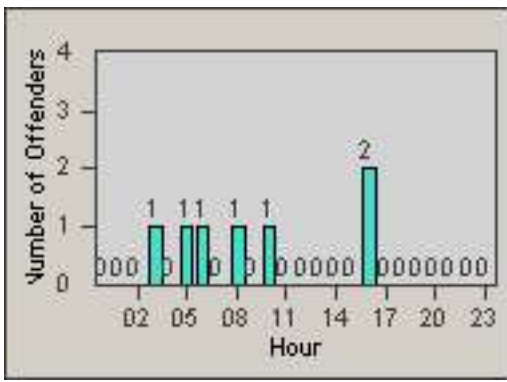

Redflex Redlight Offender Statistics

CONTRACT: Commerce
DATE FROM: 01-Sep-2014

LOCATION: COM-SLGA-03 Slauson Ave and Gage Ave
DATE TO: 30-Sep-2014

LANE 1

LANE 2

LANE 3