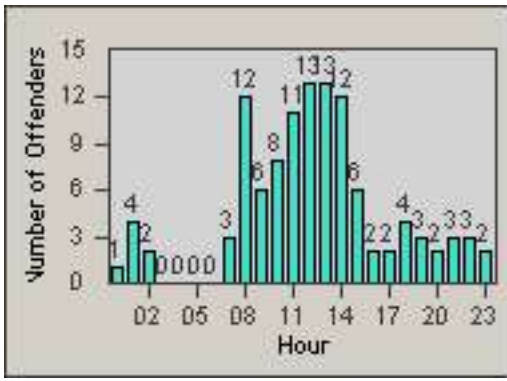

Redflex Redlight Offender Statistics

CONTRACT: Commerce
DATE FROM: 01-Nov-2014

LOCATION: COM-SLGA-03 Slauson Ave and Gage Ave
DATE TO: 30-Nov-2014

LANE 4