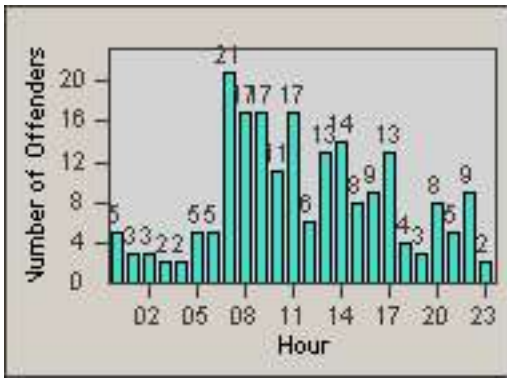

Redflex Redlight Offender Statistics

CONTRACT: Commerce
 DATE FROM: 01-Sep-2014

LOCATION: COM-TEGA-03 Garfield and Telegraph
 DATE TO: 30-Sep-2014

LANE 1

LANE 2

LANE 3

Redflex Redlight Offender Statistics

CONTRACT: Commerce
 DATE FROM: 01-Sep-2014