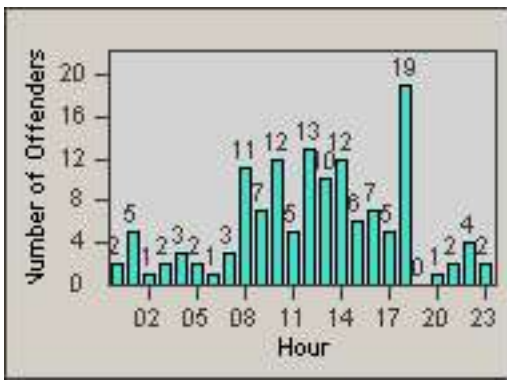

Redflex Redlight Offender Statistics

CONTRACT: Commerce
DATE FROM: 01-Sep-2014

LOCATION: COM-SLGA-03 Slauson Ave and Gage Ave
DATE TO: 30-Sep-2014

LANE 4

LANE 5

LANE TOTAL