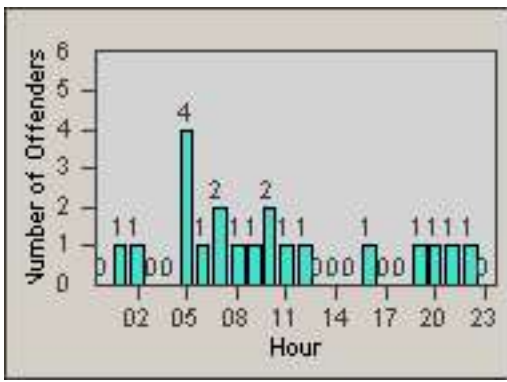

Redflex Redlight Offender Statistics

CONTRACT: Commerce
DATE FROM: 01-Aug-2014

LOCATION: COM-SLGA-01 Slauson Ave and Gage Ave
DATE TO: 31-Aug-2014

LANE 1

LANE 2

LANE 3