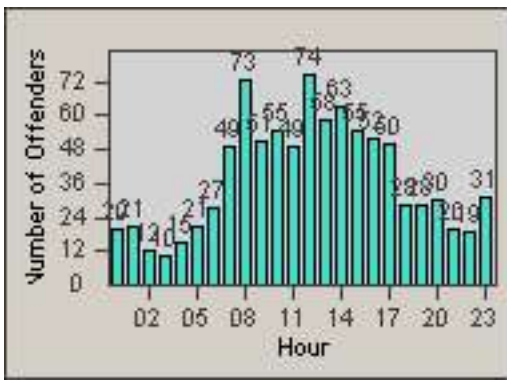

LOCATION: COM-TEGA-03 Garfield and Telegraph
 DATE TO: 31-Oct-2014

LANE 4

LANE 5

LANE TOTAL

Redflex Redlight Offender Statistics

CONTRACT: Commerce LOCATION: COM-TEGA-03 Garfield and Telegraph
DATE FROM: 01-Oct-2014 DATE TO: 31-Oct-2014