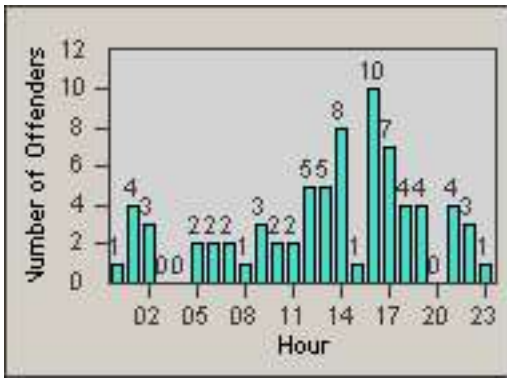

Redflex Redlight Offender Statistics

CONTRACT: Commerce
DATE FROM: 01-Sep-2014

LOCATION: COM-TEGA-01 Garfield and Telegraph
DATE TO: 30-Sep-2014

LANE 4