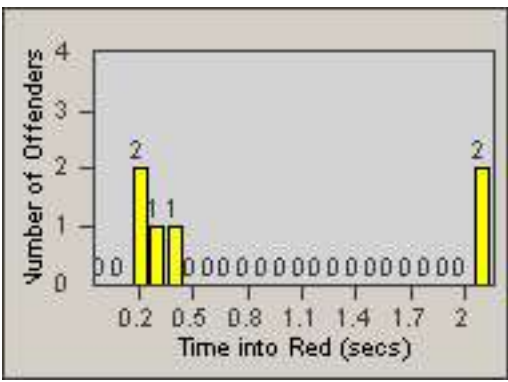

Redflex Redlight Offender Statistics

CONTRACT: Commerce
 DATE FROM: 01-Nov-2014

LOCATION: COM-SLGA-03 Slauson Ave and Gage Ave
 DATE TO: 30-Nov-2014

LANE 1

LANE 2

LANE 3

Redflex Redlight Offender Statistics