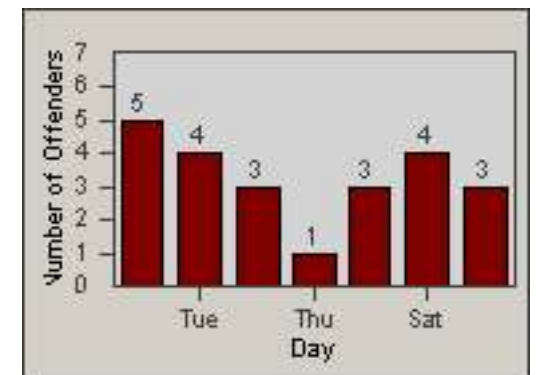

Redflex Redlight Offender Statistics

CONTRACT: Commerce

LOCATION: COM-SLEA-01 Slauson Ave and Eastern Ave

DATE FROM: 01-Dec-2014

DATE TO: 31-Dec-2014

LANE 1

LANE 2

LANE 3