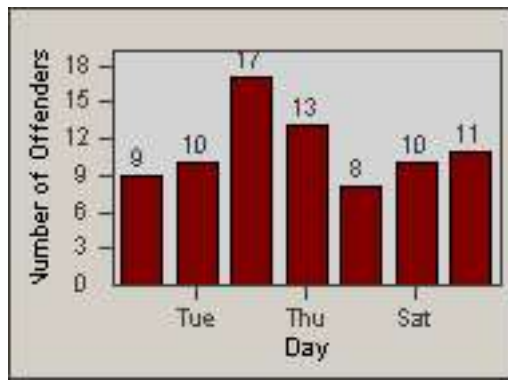

LOCATION: COM-TEGA-01 Garfield and Telegraph
 DATE TO: 31-Jul-2014

LANE 4

LANE 5

LANE TOTAL

Redflex Redlight Offender Statistics

CONTRACT: Commerce LOCATION: COM-TEGA-01 Garfield and Telegraph
DATE FROM: 01-Jul-2014 DATE TO: 31-Jul-2014