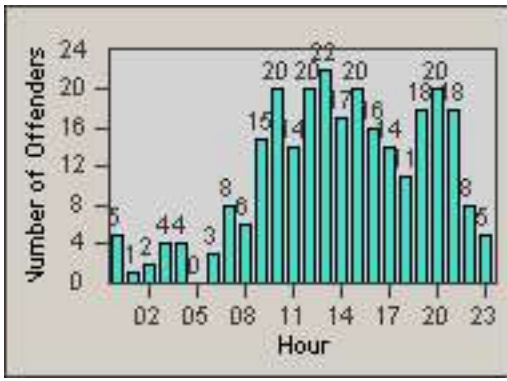

Redflex Redlight Offender Statistics

CONTRACT: Commerce
DATE FROM: 01-Aug-2014

LOCATION: COM-SLEA-01 Slauson Ave and Eastern Ave
DATE TO: 31-Aug-2014

LANE 4