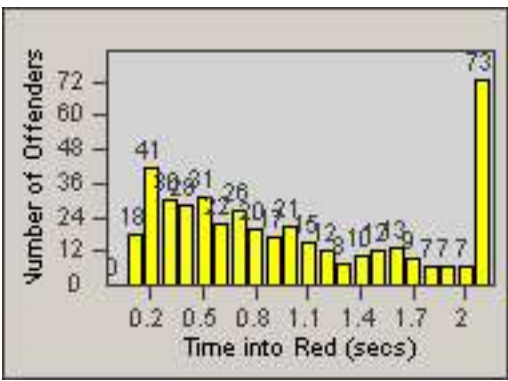

Redflex Redlight Offender Statistics

CONTRACT: Commerce
DATE FROM: 01-Oct-2014

LOCATION: COM-ATTG-03R Atlantic Blvd and Telegraph Rd
DATE TO: 31-Oct-2014

LANE 4

LANE 5

LANE TOTAL