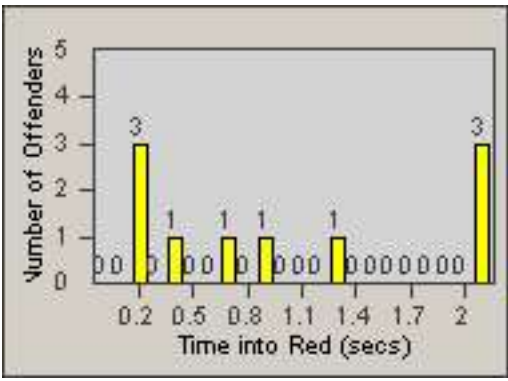

Redflex Redlight Offender Statistics

CONTRACT: Commerce
 DATE FROM: 01-Sep-2014

LOCATION: COM-SLGA-03 Slauson Ave and Gage Ave
 DATE TO: 30-Sep-2014

LANE 1

LANE 2

LANE 3

Redflex Redlight Offender Statistics