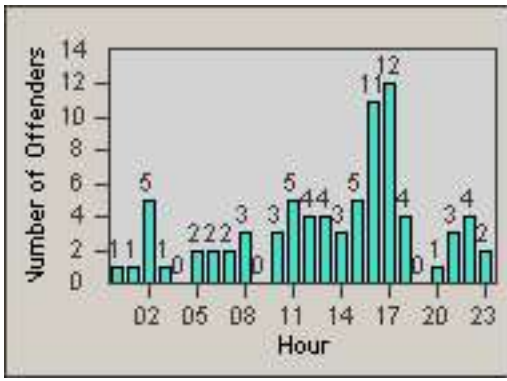

Redflex Redlight Offender Statistics

CONTRACT: Commerce

LOCATION: COM-TEGA-01 Garfield and Telegraph

DATE FROM: 01-Aug-2014

DATE TO: 31-Aug-2014

LANE 4