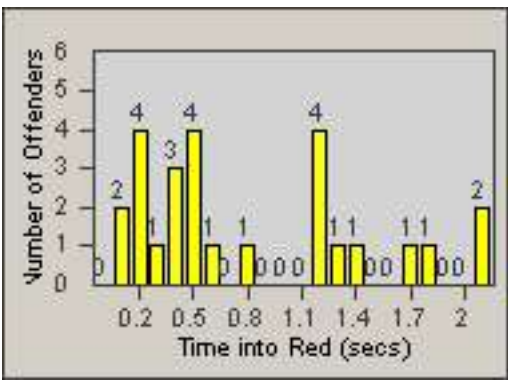

Redflex Redlight Offender Statistics

CONTRACT: Commerce
DATE FROM: 01-Aug-2014

LOCATION: COM-SLEA-01 Slauson Ave and Eastern Ave
DATE TO: 31-Aug-2014

LANE 1

LANE 2

LANE 3