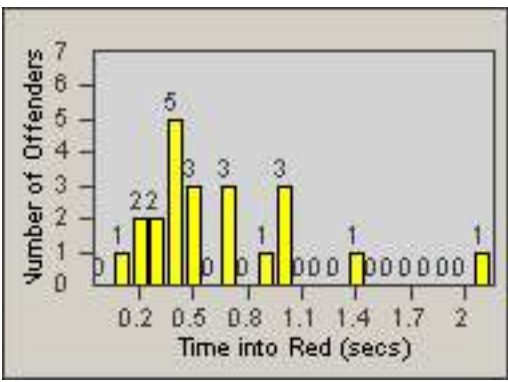

Redflex Redlight Offender Statistics

CONTRACT: Commerce
 DATE FROM: 01-Sep-2014

LOCATION: COM-EASL-01 Slauson Ave and Eastern Ave
 DATE TO: 30-Sep-2014

LANE 1

LANE 2

LANE 3

Redflex Redlight Offender Statistics