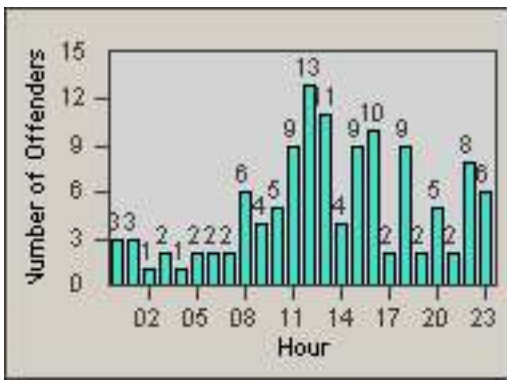

LOCATION: COM-TEGA-01 Garfield and Telegraph
 DATE TO: 31-Oct-2014

LANE 4

LANE 5

LANE TOTAL

Redflex Redlight Offender Statistics

CONTRACT: Commerce LOCATION: COM-TEGA-01 Garfield and Telegraph
DATE FROM: 01-Oct-2014 DATE TO: 31-Oct-2014