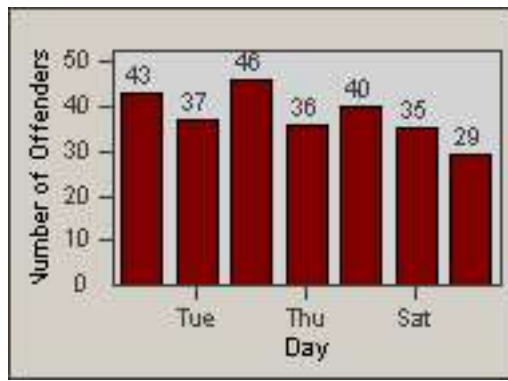

Redflex Redlight Offender Statistics

CONTRACT: Commerce
DATE FROM: 01-Dec-2014

LOCATION: COM-ATTG-03R Atlantic Blvd and Telegraph Rd
DATE TO: 31-Dec-2014

LANE 4

LANE 5

LANE TOTAL