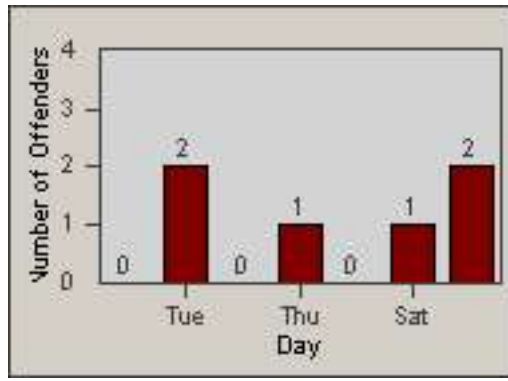

Redflex Redlight Offender Statistics

CONTRACT: Commerce
 DATE FROM: 01-Aug-2014

LOCATION: COM-TEGA-01 Garfield and Telegraph
 DATE TO: 31-Aug-2014

LANE 1

LANE 2

LANE 3

Redflex Redlight Offender Statistics

CONTRACT: Commerce