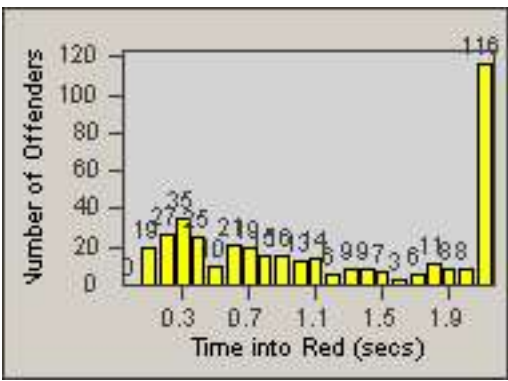

CONTRACT: Commerce

LOCATION: COM-ATTG-03R Atlantic Blvd and Telegraph Rd

DATE FROM: 01-Aug-2014

DATE TO: 31-Aug-2014

LANE 4

LANE 5

LANE TOTAL

Redflex Redlight Offender Statistics