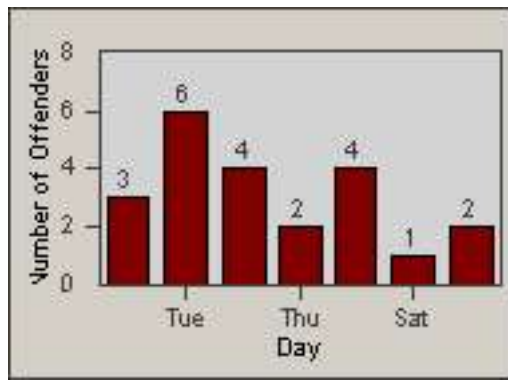

Redflex Redlight Offender Statistics

CONTRACT: Commerce
 DATE FROM: 01-Sep-2014

LOCATION: COM-EASL-01 Slauson Ave and Eastern Ave
 DATE TO: 30-Sep-2014

LANE 1

LANE 2

LANE 3

Redflex Redlight Offender Statistics