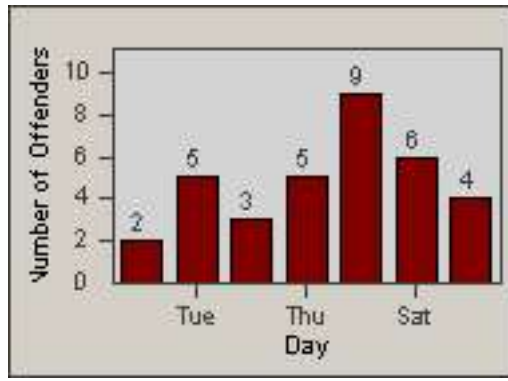

Redflex Redlight Offender Statistics

CONTRACT: Commerce
DATE FROM: 01-Aug-2014

LOCATION: COM-SLEA-01 Slauson Ave and Eastern Ave
DATE TO: 31-Aug-2014

LANE 1

LANE 2

LANE 3