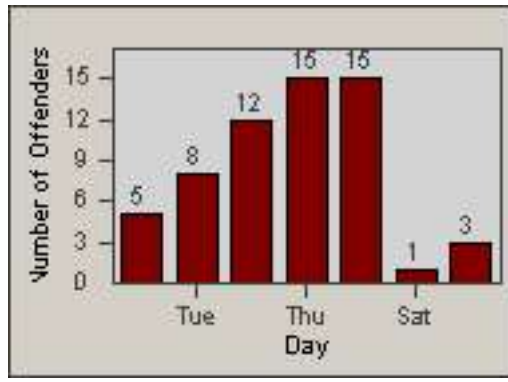

Redflex Redlight Offender Statistics

CONTRACT: Commerce
DATE FROM: 01-Aug-2014

LOCATION: COM-SLEA-01 Slauson Ave and Eastern Ave
DATE TO: 31-Aug-2014

LANE 1