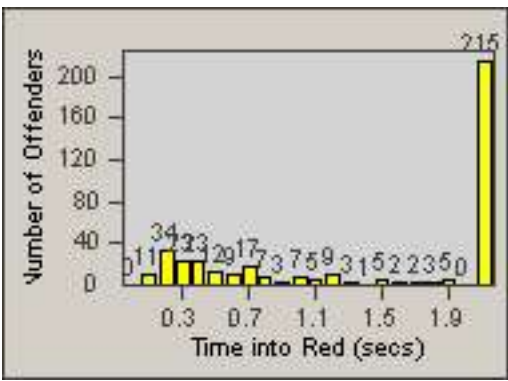

Redflex Redlight Offender Statistics

CONTRACT: Commerce
DATE FROM: 01-Sep-2014

LOCATION: COM-SLEA-01 Slauson Ave and Eastern Ave
DATE TO: 30-Sep-2014

LANE 4

LANE 5

LANE TOTAL