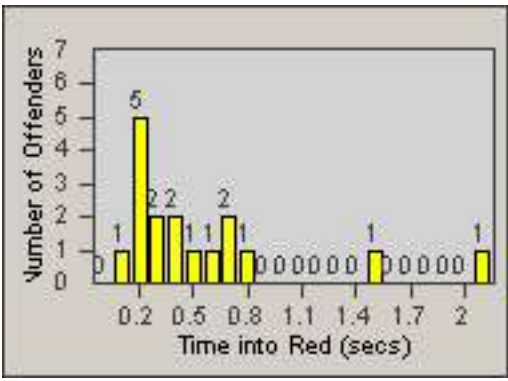

Redflex Redlight Offender Statistics

CONTRACT: Commerce
 DATE FROM: 01-Oct-2014

LOCATION: COM-SLGA-01 Slauson Ave and Gage Ave
 DATE TO: 31-Oct-2014

LANE 1

LANE 2

LANE 3

Redflex Redlight Offender Statistics