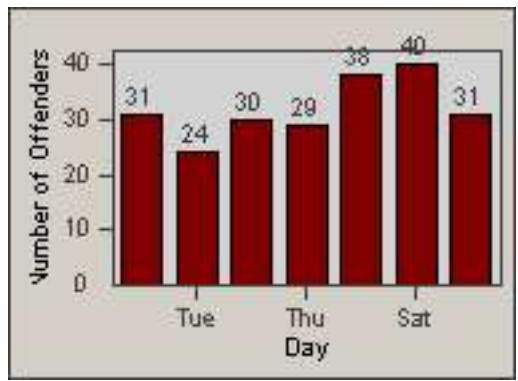

Redflex Redlight Offender Statistics

CONTRACT: Commerce
DATE FROM: 01-Aug-2014

LOCATION: COM-EASL-01 Slauson Ave and Eastern Ave
DATE TO: 31-Aug-2014

LANE 4

LANE 5

LANE TOTAL