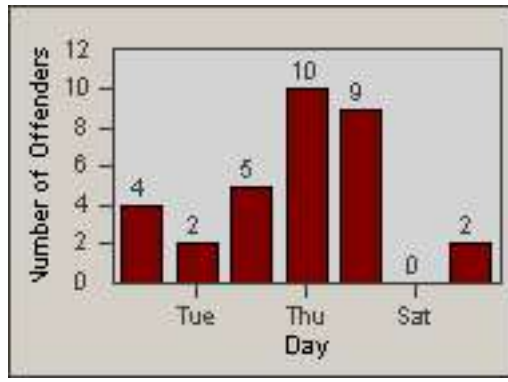

Redflex Redlight Offender Statistics

CONTRACT: Commerce
DATE FROM: 01-Aug-2014

LOCATION: COM-EASL-01 Slauson Ave and Eastern Ave
DATE TO: 31-Aug-2014

LANE 1