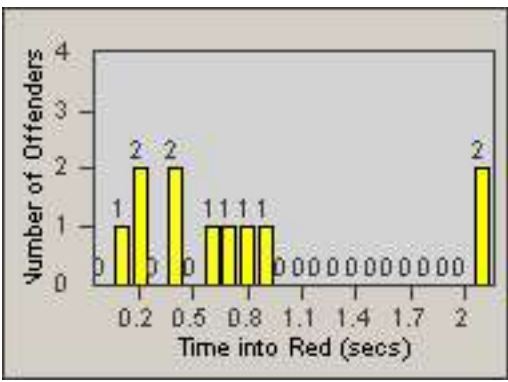

Redflex Redlight Offender Statistics

CONTRACT: Commerce
DATE FROM: 01-Jul-2014

LOCATION: COM-SLGA-03 Slauson Ave and Gage Ave
DATE TO: 31-Jul-2014

LANE 1

LANE 2

LANE 3