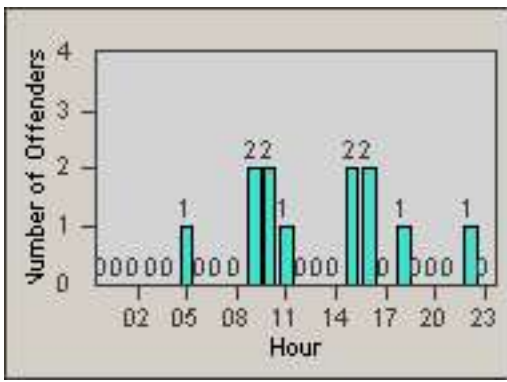

Redflex Redlight Offender Statistics

CONTRACT: Commerce
DATE FROM: 01-Oct-2014

LOCATION: COM-SLGA-03 Slauson Ave and Gage Ave
DATE TO: 31-Oct-2014

LANE 1

LANE 2

LANE 3