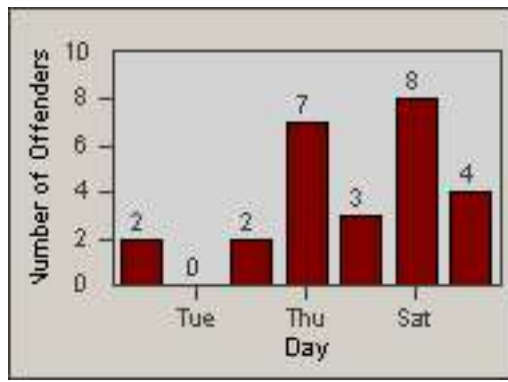

Redflex Redlight Offender Statistics

CONTRACT: Commerce
DATE FROM: 01-Aug-2014

LOCATION: COM-SLEA-01 Slauson Ave and Eastern Ave
DATE TO: 31-Aug-2014

LANE 1

LANE 2

LANE 3