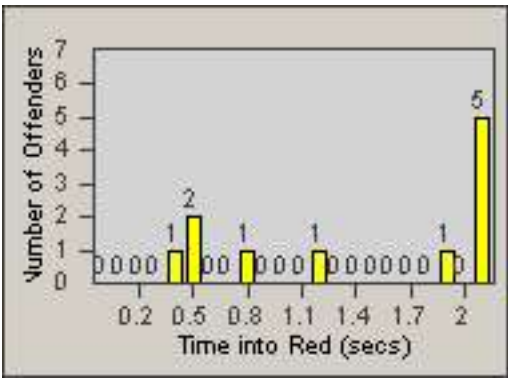

Redflex Redlight Offender Statistics

CONTRACT: Commerce
DATE FROM: 01-Oct-2014

LOCATION: COM-TEGA-03 Garfield and Telegraph
DATE TO: 31-Oct-2014

LANE 4