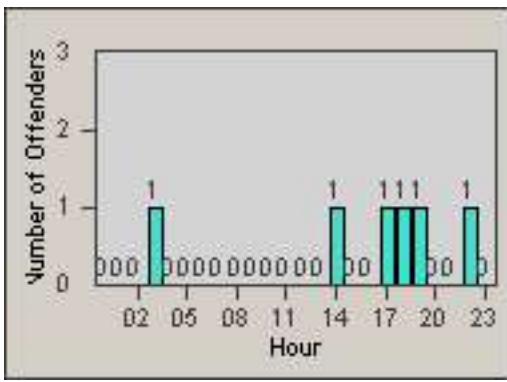

Redflex Redlight Offender Statistics

CONTRACT: Commerce
 DATE FROM: 01-Nov-2014

LOCATION: COM-TEGA-01 Garfield and Telegraph
 DATE TO: 30-Nov-2014

LANE 1

LANE 2

LANE 3

Redflex Redlight Offender Statistics

CONTRACT: Commerce
 DATE FROM: 01-Nov-2014