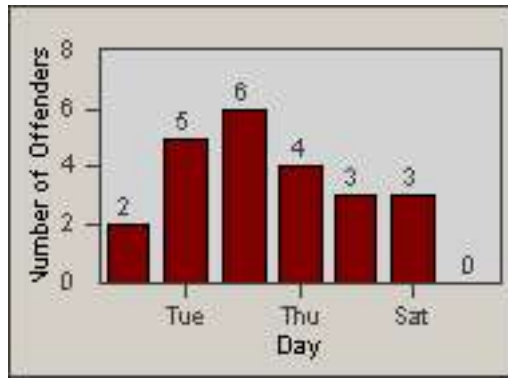

Redflex Redlight Offender Statistics

CONTRACT: Commerce
DATE FROM: 01-Dec-2014

LOCATION: COM-EASL-01 Slauson Ave and Eastern Ave
DATE TO: 31-Dec-2014

LANE 1