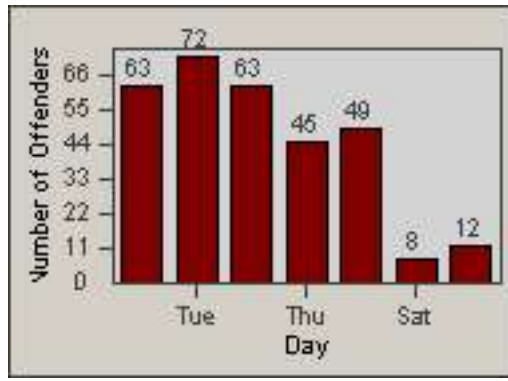

Redflex Redlight Offender Statistics

CONTRACT: Commerce
 DATE FROM: 01-Dec-2014

LOCATION: COM-ATTG-03L Atlantic Blvd and Telegraph Rd
 DATE TO: 31-Dec-2014

LANE 1

LANE 2

LANE 3

Redflex Redlight Offender Statistics