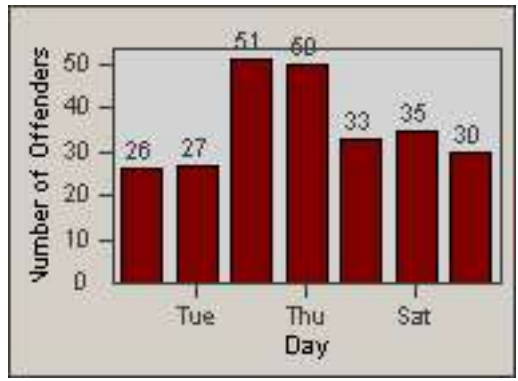

Redflex Redlight Offender Statistics

CONTRACT: Commerce
DATE FROM: 01-Oct-2014

LOCATION: COM-SLGA-01 Slauson Ave and Gage Ave
DATE TO: 31-Oct-2014

LANE 4