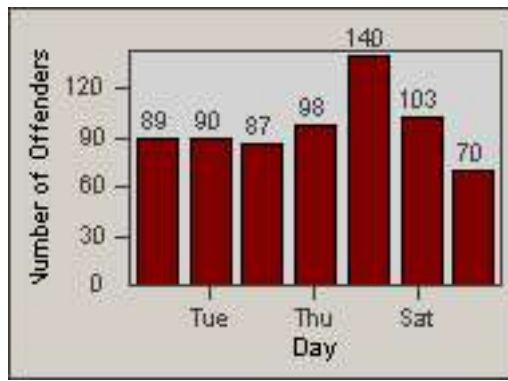

LOCATION: COM-TEGA-03 Garfield and Telegraph
DATE TO: 31-Aug-2014

LANE 4

LANE 5

LANE TOTAL

Redflex Redlight Offender Statistics

CONTRACT: Commerce LOCATION: COM-TEGA-03 Garfield and Telegraph
DATE FROM: 01-Aug-2014 DATE TO: 31-Aug-2014