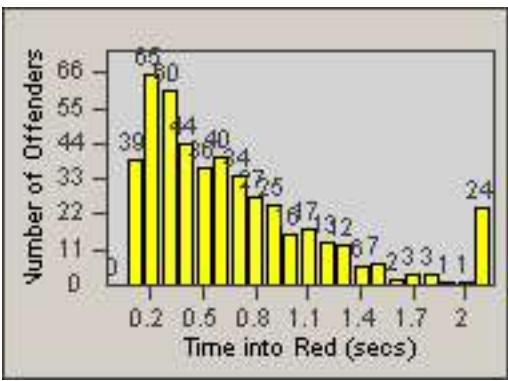

CONTRACT: Commerce
 DATE FROM: 01-Dec-2014

LOCATION: COM-ATTG-03L Atlantic Blvd and Telegraph Rd
 DATE TO: 31-Dec-2014

LANE 4

LANE 5

LANE TOTAL

Redflex Redlight Offender Statistics

CONTRACT: Commerce LOCATION: COM-ATTG-03L Atlantic Blvd and Telegraph Rd
DATE FROM: 01-Dec-2014 DATE TO: 31-Dec-2014