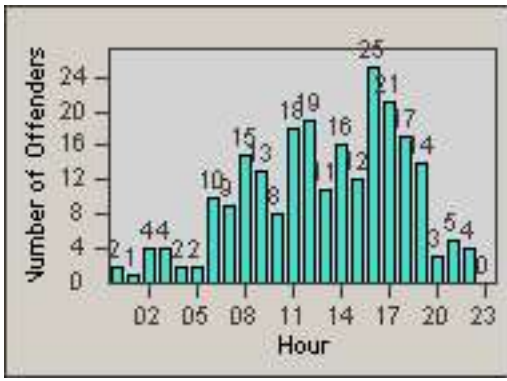

Redflex Redlight Offender Statistics

CONTRACT: Commerce
DATE FROM: 01-Aug-2014

LOCATION: COM-SLGA-01 Slauson Ave and Gage Ave
DATE TO: 31-Aug-2014

LANE 4