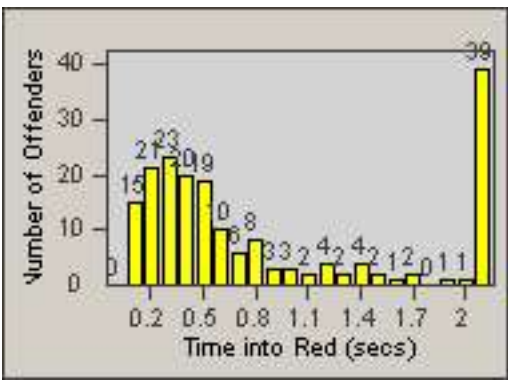

Redflex Redlight Offender Statistics

CONTRACT: Commerce
DATE FROM: 01-Oct-2014

LOCATION: COM-TGAT-01 Atlantic Blvd and Telegraph Rd
DATE TO: 31-Oct-2014

LANE 4

LANE 5

LANE TOTAL