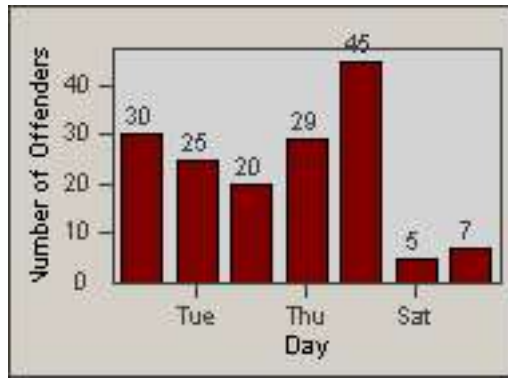

Redflex Redlight Offender Statistics

CONTRACT: Commerce
DATE FROM: 01-Aug-2014

LOCATION: COM-ATTG-03L Atlantic Blvd and Telegraph Rd
DATE TO: 31-Aug-2014

LANE 1