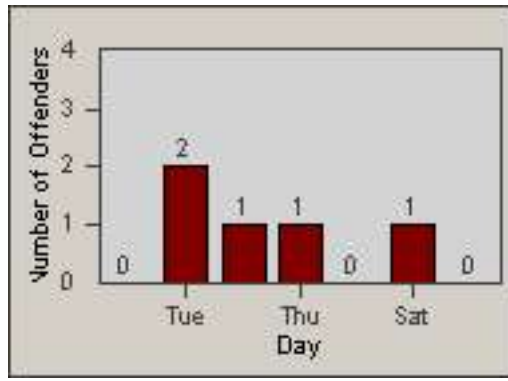

Redflex Redlight Offender Statistics

CONTRACT: Commerce
 DATE FROM: 01-Nov-2014

LOCATION: COM-TEGA-01 Garfield and Telegraph
 DATE TO: 30-Nov-2014

LANE 1

LANE 2

LANE 3

Redflex Redlight Offender Statistics

CONTRACT: Commerce
 DATE FROM: 01-Nov-2014