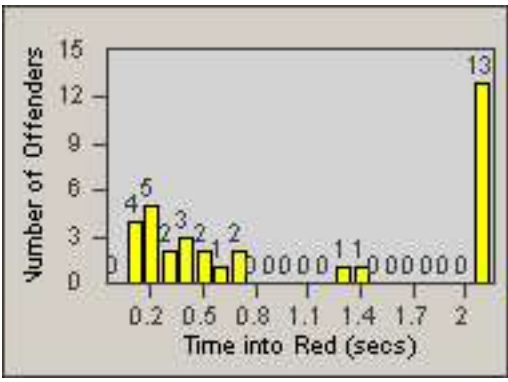

Redflex Redlight Offender Statistics

CONTRACT: Commerce
DATE FROM: 01-Nov-2014

LOCATION: COM-EASL-01 Slauson Ave and Eastern Ave
DATE TO: 30-Nov-2014

LANE 1