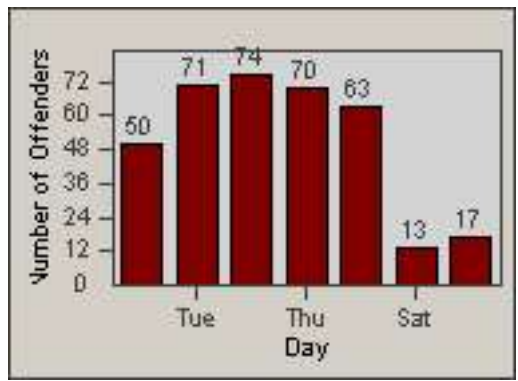

CONTRACT: Commerce
 DATE FROM: 01-Jul-2014

LOCATION: COM-ATTG-03L Atlantic Blvd and Telegraph Rd
 DATE TO: 31-Jul-2014

LANE 4

LANE 5

LANE TOTAL

Redflex Redlight Offender Statistics

CONTRACT: Commerce
DATE FROM: 01-Jul-2014