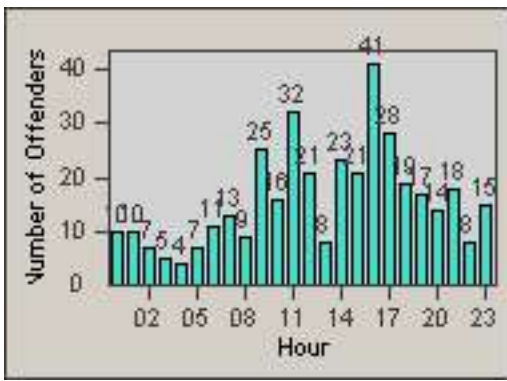

Redflex Redlight Offender Statistics

CONTRACT: Commerce
DATE FROM: 01-Sep-2014

LOCATION: COM-ATTG-03R Atlantic Blvd and Telegraph Rd
DATE TO: 30-Sep-2014

LANE 4

LANE 5

LANE TOTAL