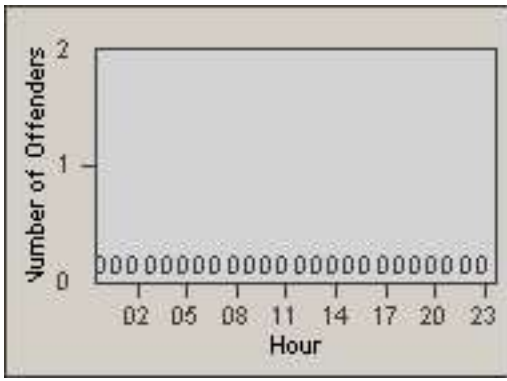

Redflex Redlight Offender Statistics

CONTRACT: Commerce
DATE FROM: 01-Oct-2014

LOCATION: COM-ATTG-03L Atlantic Blvd and Telegraph Rd
DATE TO: 31-Oct-2014

LANE 4