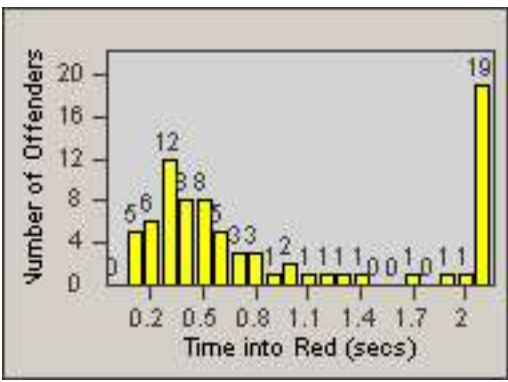

Redflex Redlight Offender Statistics

CONTRACT: Commerce
DATE FROM: 01-Oct-2014

LOCATION: COM-TGAT-01 Atlantic Blvd and Telegraph Rd
DATE TO: 31-Oct-2014

LANE 1

LANE 2

LANE 3