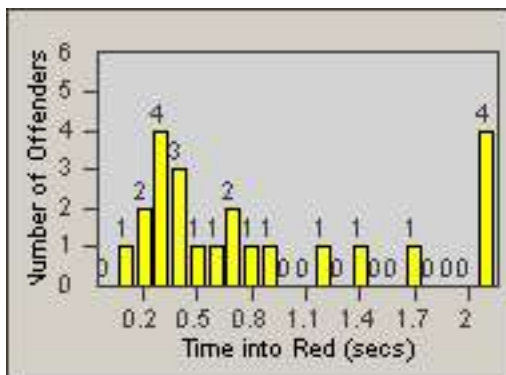

Redflex Redlight Offender Statistics

CONTRACT: Commerce

LOCATION: COM-SLEA-01 Slauson Ave and Eastern Ave

DATE FROM: 01-Dec-2014

DATE TO: 31-Dec-2014

LANE 1

LANE 2

LANE 3