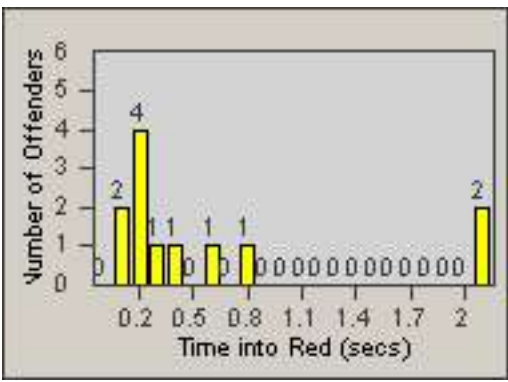

Redflex Redlight Offender Statistics

CONTRACT: Commerce
 DATE FROM: 01-Oct-2014

LOCATION: COM-SLGA-03 Slauson Ave and Gage Ave
 DATE TO: 31-Oct-2014

LANE 1

LANE 2

LANE 3

Redflex Redlight Offender Statistics