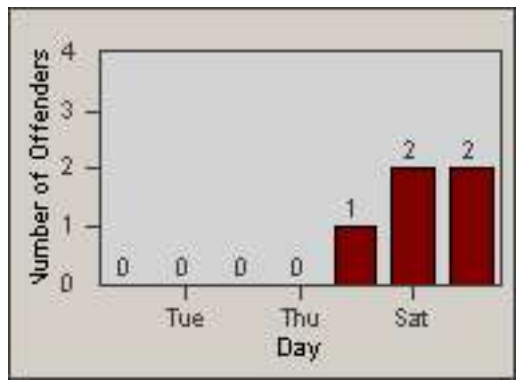

Redflex Redlight Offender Statistics

CONTRACT: Commerce
 DATE FROM: 01-Oct-2014

LOCATION: COM-TEGA-01 Garfield and Telegraph
 DATE TO: 31-Oct-2014

LANE 1

LANE 2

LANE 3

Redflex Redlight Offender Statistics

CONTRACT: Commerce
 DATE FROM: 01-Oct-2014