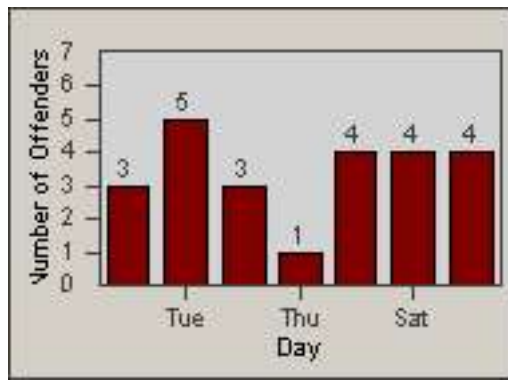

Redflex Redlight Offender Statistics

CONTRACT: Commerce
 DATE FROM: 01-Aug-2014

LOCATION: COM-EASL-01 Slauson Ave and Eastern Ave
 DATE TO: 31-Aug-2014

LANE 1

LANE 2

LANE 3

Redflex Redlight Offender Statistics