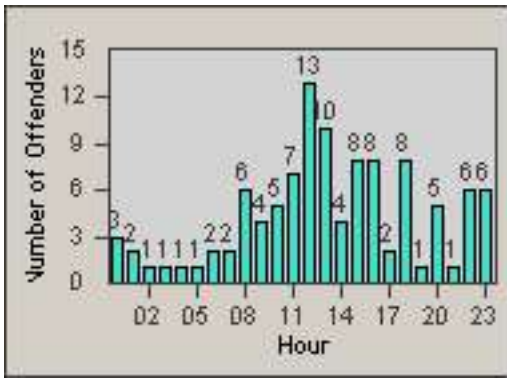

Redflex Redlight Offender Statistics

CONTRACT: Commerce
DATE FROM: 01-Oct-2014

LOCATION: COM-TEGA-01 Garfield and Telegraph
DATE TO: 31-Oct-2014

LANE 4