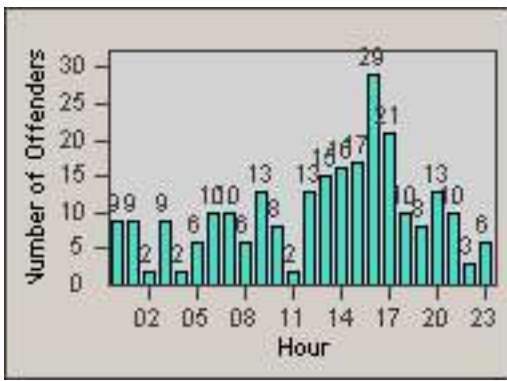

Redflex Redlight Offender Statistics

CONTRACT: Commerce
DATE FROM: 01-Jul-2014

LOCATION: COM-EASL-01 Slauson Ave and Eastern Ave
DATE TO: 31-Jul-2014

LANE 4

LANE 5

LANE TOTAL