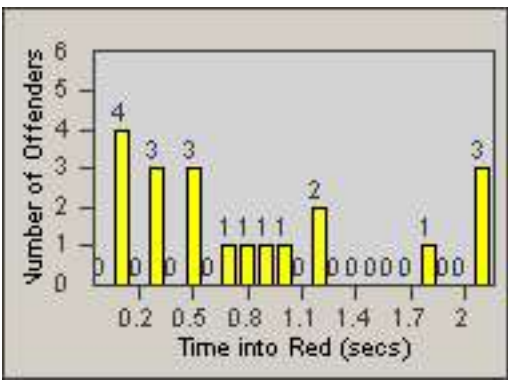

Redflex Redlight Offender Statistics

CONTRACT: Commerce
DATE FROM: 01-Aug-2014

LOCATION: COM-SLGA-01 Slauson Ave and Gage Ave
DATE TO: 31-Aug-2014

LANE 1

LANE 2

LANE 3