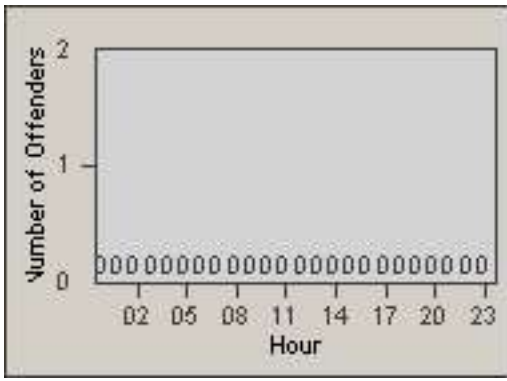

Redflex Redlight Offender Statistics

CONTRACT: Commerce
DATE FROM: 01-Jul-2014

LOCATION: COM-ATTG-03L Atlantic Blvd and Telegraph Rd
DATE TO: 31-Jul-2014

LANE 4