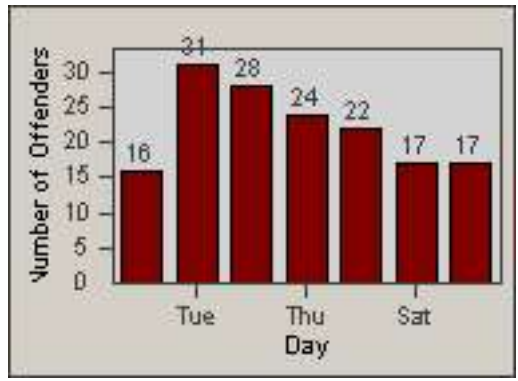

Redflex Redlight Offender Statistics

CONTRACT: Commerce
DATE FROM: 01-Jul-2014

LOCATION: COM-EASL-01 Slauson Ave and Eastern Ave
DATE TO: 31-Jul-2014

LANE 4