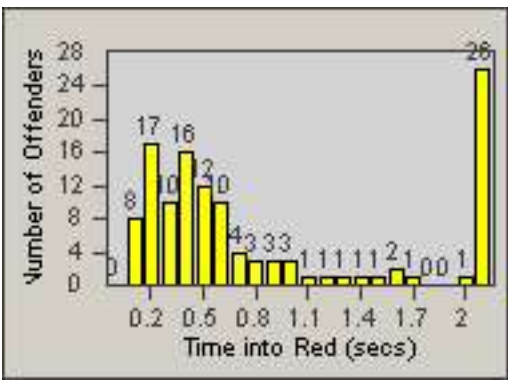

Redflex Redlight Offender Statistics

CONTRACT: Commerce
DATE FROM: 01-Aug-2014

LOCATION: COM-TGAT-01 Atlantic Blvd and Telegraph Rd
DATE TO: 31-Aug-2014

LANE 4

LANE 5

LANE TOTAL