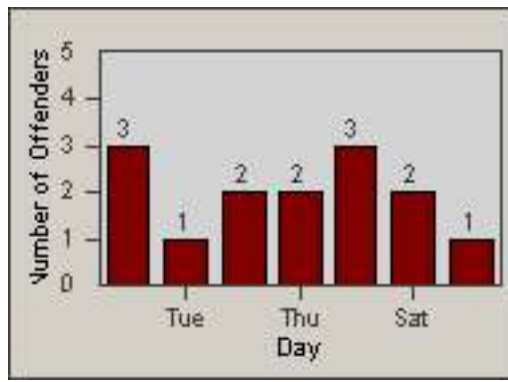

Redflex Redlight Offender Statistics

CONTRACT: Commerce
DATE FROM: 01-Dec-2014

LOCATION: COM-SLGA-01 Slauson Ave and Gage Ave
DATE TO: 31-Dec-2014

LANE 1

LANE 2

LANE 3