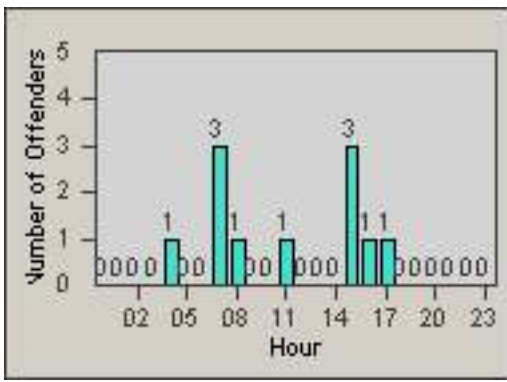

Redflex Redlight Offender Statistics

CONTRACT: Commerce
DATE FROM: 01-Jul-2014

LOCATION: COM-SLGA-03 Slauson Ave and Gage Ave
DATE TO: 31-Jul-2014

LANE 1

LANE 2

LANE 3