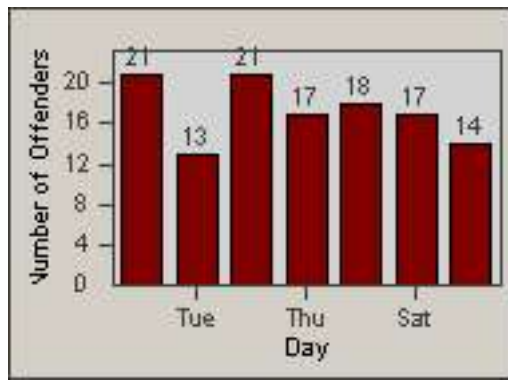

LOCATION: COM-TEGA-01 Garfield and Telegraph
 DATE TO: 31-Oct-2014

LANE 4

LANE 5

LANE TOTAL

Redflex Redlight Offender Statistics

CONTRACT: Commerce LOCATION: COM-TEGA-01 Garfield and Telegraph
DATE FROM: 01-Oct-2014 DATE TO: 31-Oct-2014