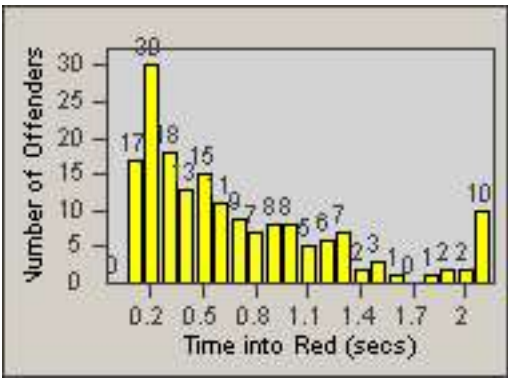

Redflex Redlight Offender Statistics

CONTRACT: Commerce
 DATE FROM: 01-Jul-2014

LOCATION: COM-TEGA-03 Garfield and Telegraph
 DATE TO: 31-Jul-2014

LANE 1

LANE 2

LANE 3

Redflex Redlight Offender Statistics

CONTRACT: Commerce
DATE FROM: 01-Jul-2014