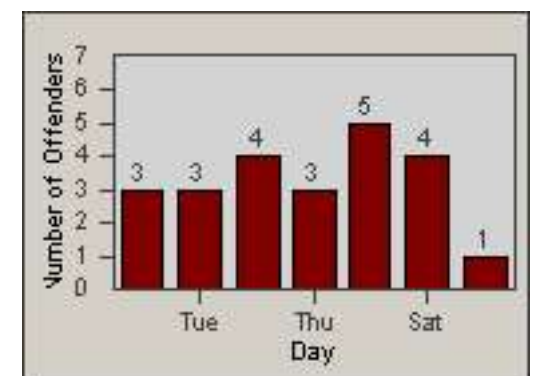

Redflex Redlight Offender Statistics

CONTRACT: Commerce

LOCATION: COM-SLEA-01 Slauson Ave and Eastern Ave

DATE FROM: 01-Dec-2014

DATE TO: 31-Dec-2014

LANE 1

LANE 2

LANE 3