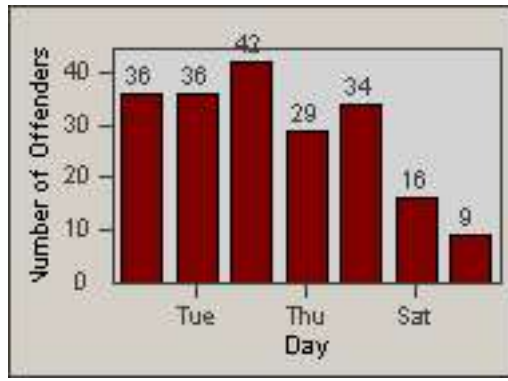

Redflex Redlight Offender Statistics

CONTRACT: Commerce
 DATE FROM: 01-Sep-2014

LOCATION: COM-TEGA-03 Garfield and Telegraph
 DATE TO: 30-Sep-2014

LANE 1

LANE 2

LANE 3

Redflex Redlight Offender Statistics

CONTRACT: Commerce
 DATE FROM: 01-Sep-2014