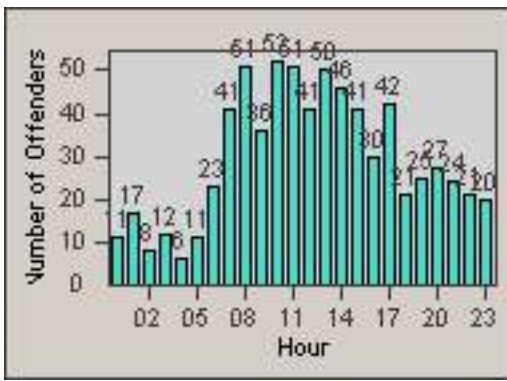

LOCATION: COM-TEGA-03 Garfield and Telegraph
 DATE TO: 31-Dec-2014

LANE 4

LANE 5

LANE TOTAL

Redflex Redlight Offender Statistics

CONTRACT: Commerce LOCATION: COM-TEGA-03 Garfield and Telegraph
DATE FROM: 01-Dec-2014 DATE TO: 31-Dec-2014