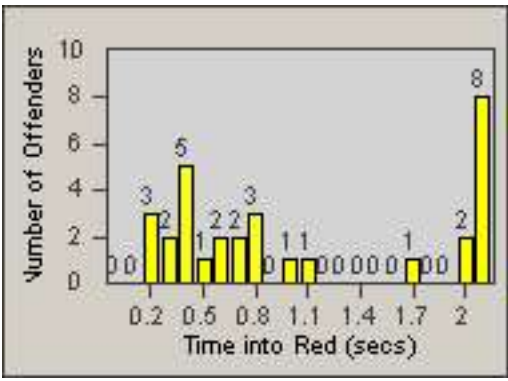

Redflex Redlight Offender Statistics

CONTRACT: Commerce
 DATE FROM: 01-Aug-2014

LOCATION: COM-EASL-01 Slauson Ave and Eastern Ave
 DATE TO: 31-Aug-2014

LANE 1

LANE 2

LANE 3

Redflex Redlight Offender Statistics