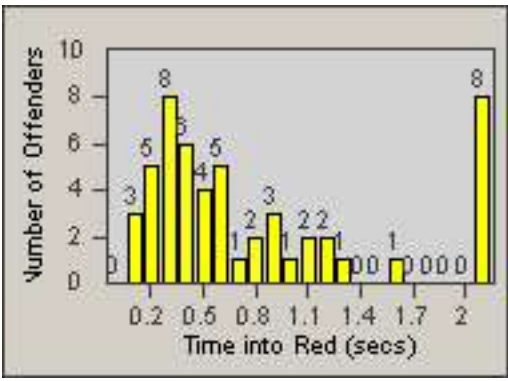

Redflex Redlight Offender Statistics

CONTRACT: Commerce
DATE FROM: 01-Nov-2014

LOCATION: COM-TGAT-01 Atlantic Blvd and Telegraph Rd
DATE TO: 30-Nov-2014

LANE 1

LANE 2

LANE 3