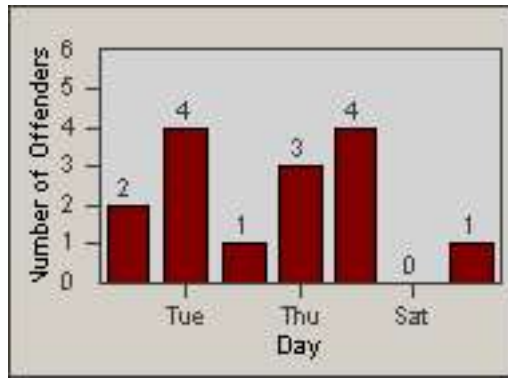

Redflex Redlight Offender Statistics

CONTRACT: Commerce
 DATE FROM: 01-Oct-2014

LOCATION: COM-SLGA-03 Slauson Ave and Gage Ave
 DATE TO: 31-Oct-2014

LANE 1

LANE 2

LANE 3

Redflex Redlight Offender Statistics