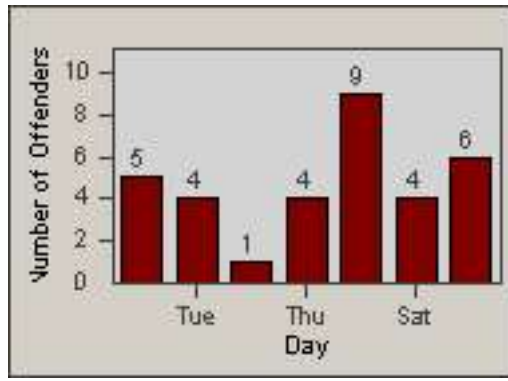

Redflex Redlight Offender Statistics

CONTRACT: Commerce
 DATE FROM: 01-Jul-2014

LOCATION: COM-EASL-01 Slauson Ave and Eastern Ave
 DATE TO: 31-Jul-2014

LANE 1

LANE 2

LANE 3

Redflex Redlight Offender Statistics