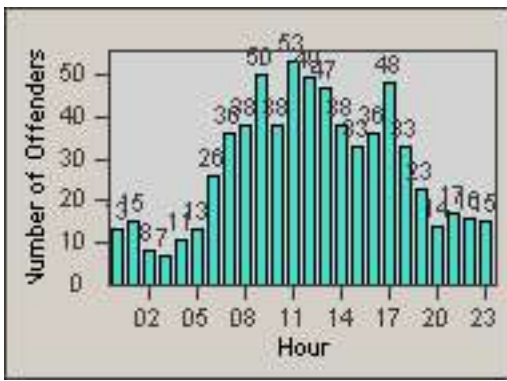

LOCATION: COM-TEGA-03 Garfield and Telegraph
DATE TO: 31-Aug-2014

LANE 4

LANE 5

LANE TOTAL

Redflex Redlight Offender Statistics

CONTRACT: Commerce LOCATION: COM-TEGA-03 Garfield and Telegraph
DATE FROM: 01-Aug-2014 DATE TO: 31-Aug-2014