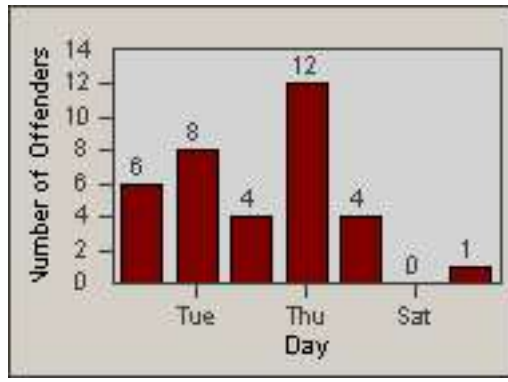

Redflex Redlight Offender Statistics

CONTRACT: Commerce
DATE FROM: 01-Jul-2014

LOCATION: COM-SLGA-03 Slauson Ave and Gage Ave
DATE TO: 31-Jul-2014

LANE 1