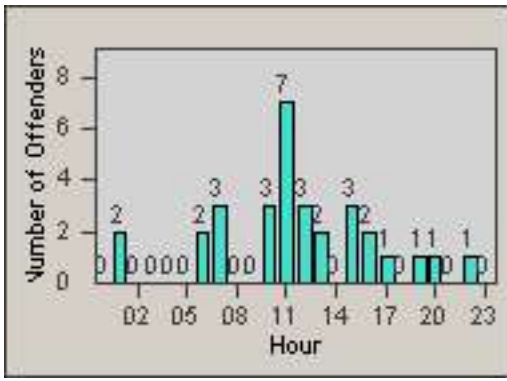

Redflex Redlight Offender Statistics

CONTRACT: Commerce
DATE FROM: 01-Oct-2014

LOCATION: COM-SLEA-01 Slauson Ave and Eastern Ave
DATE TO: 31-Oct-2014

LANE 1

LANE 2

LANE 3