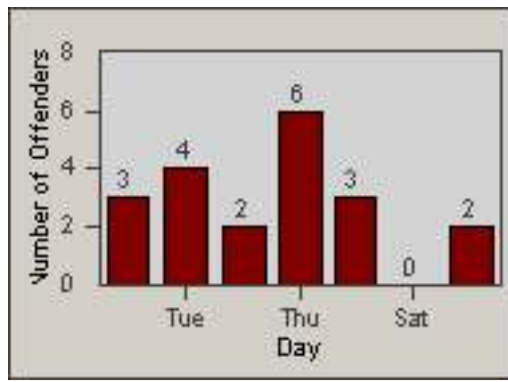

Redflex Redlight Offender Statistics

CONTRACT: Commerce
DATE FROM: 01-Aug-2014

LOCATION: COM-SLGA-01 Slauson Ave and Gage Ave
DATE TO: 31-Aug-2014

LANE 1

LANE 2

LANE 3