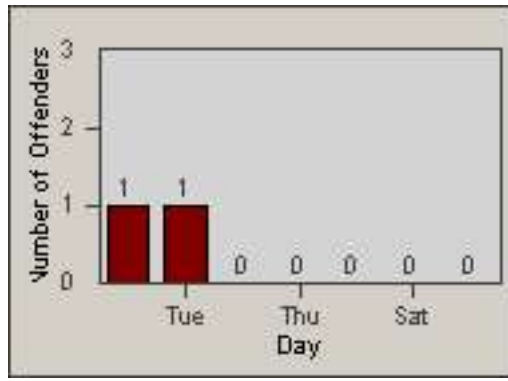

Redflex Redlight Offender Statistics

CONTRACT: Commerce
 DATE FROM: 01-Sep-2014

LOCATION: COM-TEGA-01 Garfield and Telegraph
 DATE TO: 30-Sep-2014

LANE 1

LANE 2

LANE 3

Redflex Redlight Offender Statistics

CONTRACT: Commerce
 DATE FROM: 01-Sep-2014