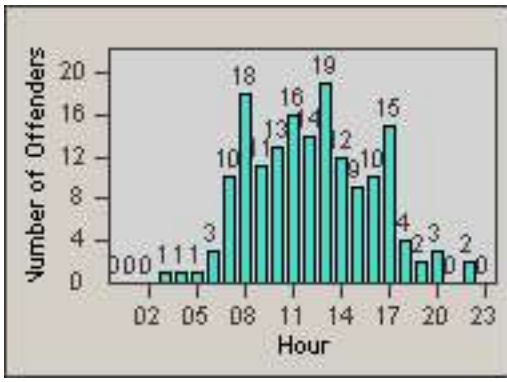

Redflex Redlight Offender Statistics

CONTRACT: Commerce
DATE FROM: 01-Jul-2014

LOCATION: COM-TEGA-03 Garfield and Telegraph
DATE TO: 31-Jul-2014

LANE 1