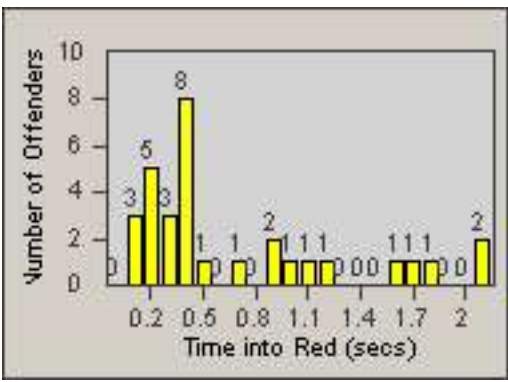

Redflex Redlight Offender Statistics

CONTRACT: Commerce
DATE FROM: 01-Oct-2014

LOCATION: COM-SLEA-01 Slauson Ave and Eastern Ave
DATE TO: 31-Oct-2014

LANE 1

LANE 2

LANE 3