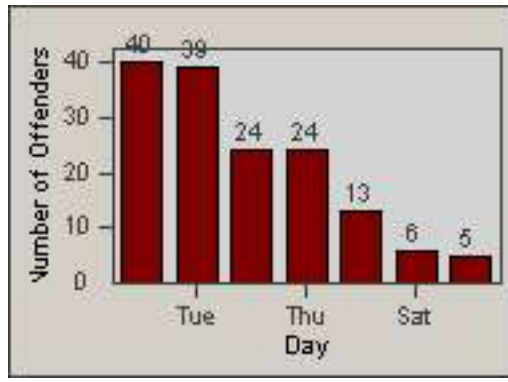

Redflex Redlight Offender Statistics

CONTRACT: Commerce
DATE FROM: 01-Dec-2014

LOCATION: COM-TEGA-03 Garfield and Telegraph
DATE TO: 31-Dec-2014

LANE 1