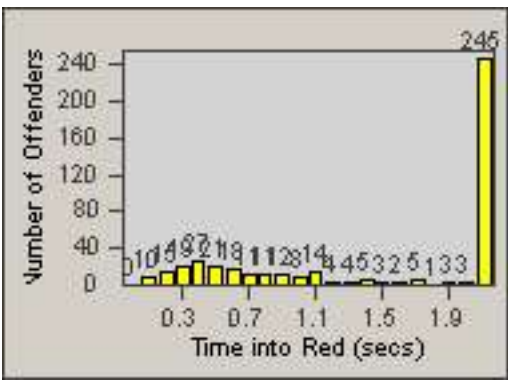

Redflex Redlight Offender Statistics

CONTRACT: Commerce
DATE FROM: 01-Oct-2014

LOCATION: COM-SLEA-01 Slauson Ave and Eastern Ave
DATE TO: 31-Oct-2014

LANE 4

LANE 5

LANE TOTAL