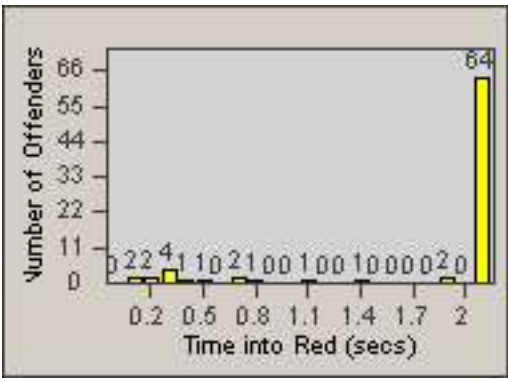

Redflex Redlight Offender Statistics

CONTRACT: Commerce
DATE FROM: 01-Aug-2014

LOCATION: COM-SLGA-03 Slauson Ave and Gage Ave
DATE TO: 31-Aug-2014

LANE 4