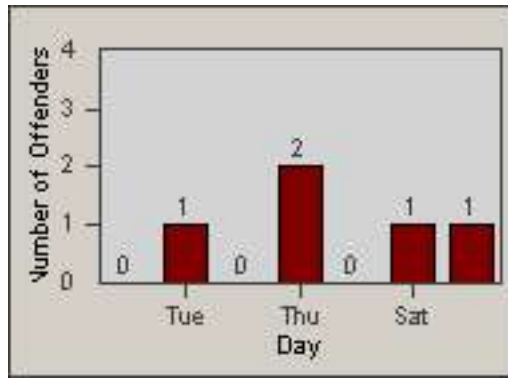

Redflex Redlight Offender Statistics

CONTRACT: Commerce
DATE FROM: 01-Sep-2014

LOCATION: COM-TEGA-03 Garfield and Telegraph
DATE TO: 30-Sep-2014

LANE 4