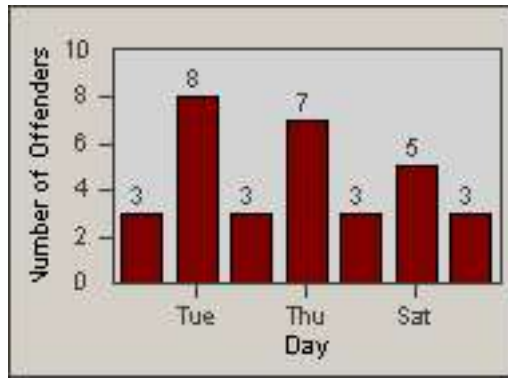

Redflex Redlight Offender Statistics

CONTRACT: Commerce
DATE FROM: 01-Jul-2014

LOCATION: COM-SLEA-01 Slauson Ave and Eastern Ave
DATE TO: 31-Jul-2014

LANE 1

LANE 2

LANE 3