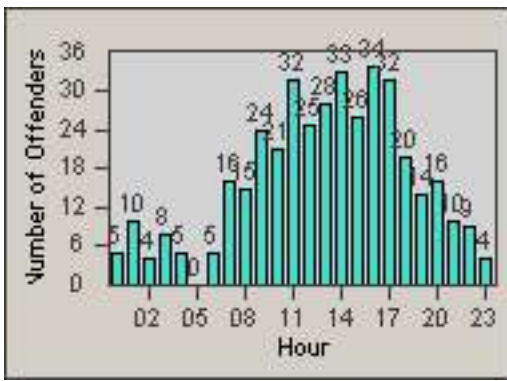

Redflex Redlight Offender Statistics

CONTRACT: Commerce
DATE FROM: 01-Sep-2014

LOCATION: COM-SLEA-01 Slauson Ave and Eastern Ave
DATE TO: 30-Sep-2014

LANE 4

LANE 5

LANE TOTAL