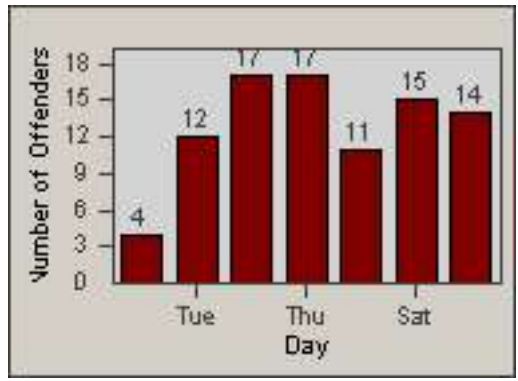

Redflex Redlight Offender Statistics

CONTRACT: Commerce
DATE FROM: 01-Jul-2014

LOCATION: COM-SLGA-03 Slauson Ave and Gage Ave
DATE TO: 31-Jul-2014

LANE 4