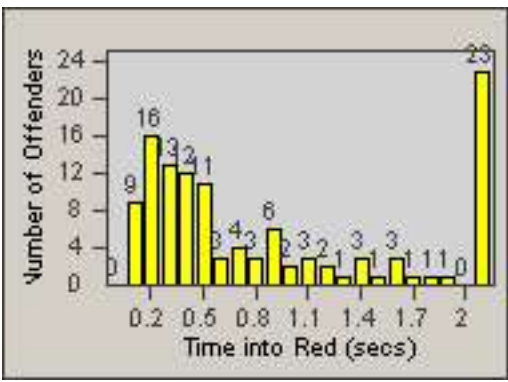

Redflex Redlight Offender Statistics

CONTRACT: Commerce
DATE FROM: 01-Dec-2014

LOCATION: COM-TGAT-01 Atlantic Blvd and Telegraph Rd
DATE TO: 31-Dec-2014

LANE 1

LANE 2

LANE 3