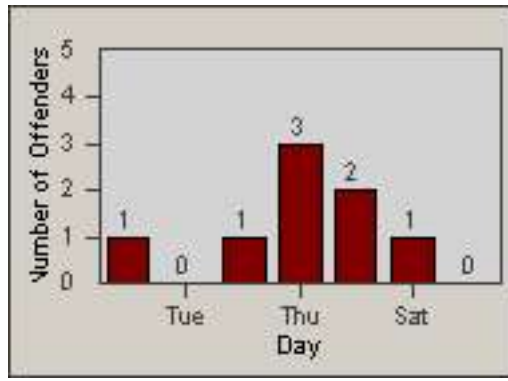

Redflex Redlight Offender Statistics

CONTRACT: Commerce
DATE FROM: 01-Aug-2014

LOCATION: COM-SLGA-01 Slauson Ave and Gage Ave
DATE TO: 31-Aug-2014

LANE 1

LANE 2

LANE 3