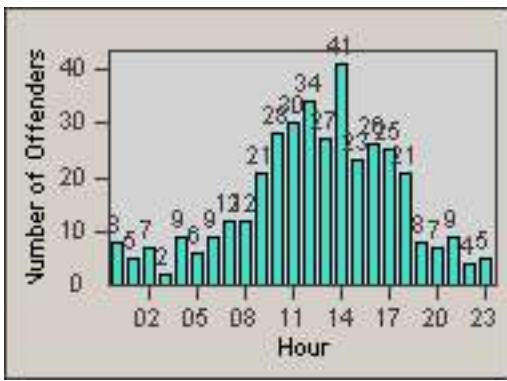

Redflex Redlight Offender Statistics

CONTRACT: Commerce
DATE FROM: 01-Oct-2014

LOCATION: COM-SLGA-01 Slauson Ave and Gage Ave
DATE TO: 31-Oct-2014

LANE 4

LANE 5

LANE TOTAL