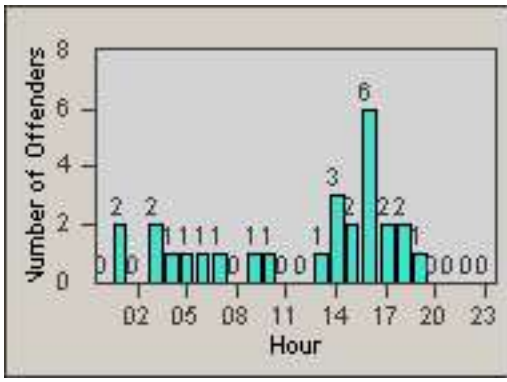

Redflex Redlight Offender Statistics

CONTRACT: Commerce
DATE FROM: 01-Jul-2014

LOCATION: COM-EASL-01 Slauson Ave and Eastern Ave
DATE TO: 31-Jul-2014

LANE 1