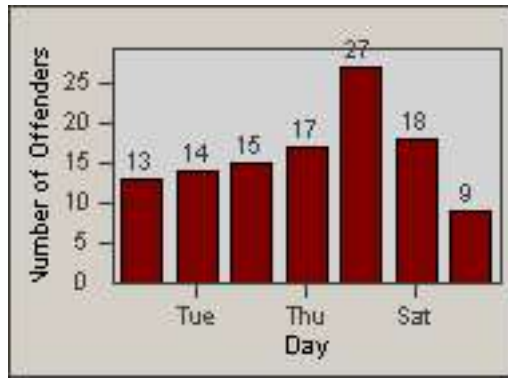

Redflex Redlight Offender Statistics

CONTRACT: Commerce
DATE FROM: 01-Aug-2014

LOCATION: COM-SLGA-01 Slauson Ave and Gage Ave
DATE TO: 31-Aug-2014

LANE 1