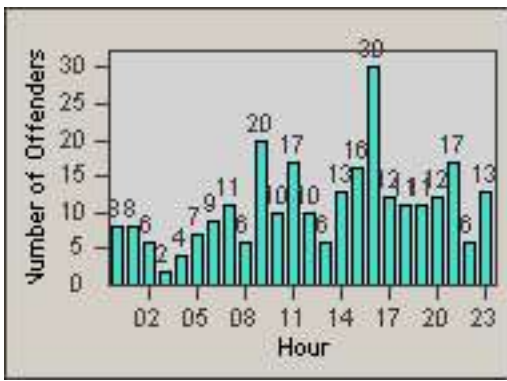

LANE 1

LANE 2

LANE 3

Redflex Redlight Offender Statistics

CONTRACT: Commerce
DATE FROM: 01-Sep-2014

LOCATION: COM-ATTG-03R Atlantic Blvd and Telegraph Rd
DATE TO: 30-Sep-2014

LANE 4

LANE 5