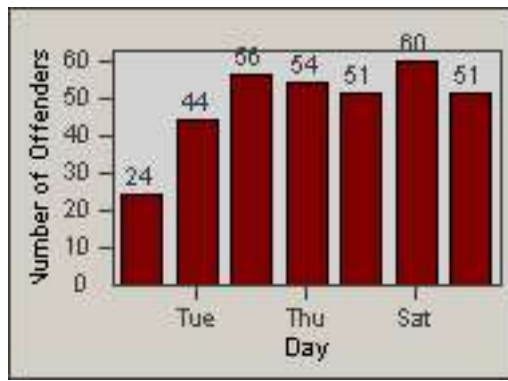

Redflex Redlight Offender Statistics

CONTRACT: Commerce
DATE FROM: 01-Jul-2014

LOCATION: COM-TEGA-03 Garfield and Telegraph
DATE TO: 31-Jul-2014

LANE 4

LANE 5

LANE TOTAL