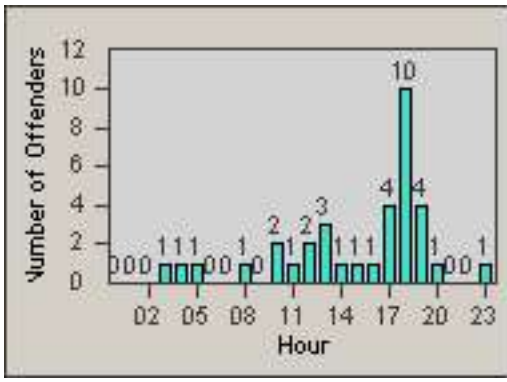

Redflex Redlight Offender Statistics

CONTRACT: Commerce
DATE FROM: 01-Jul-2014

LOCATION: COM-SLGA-03 Slauson Ave and Gage Ave
DATE TO: 31-Jul-2014

LANE 1