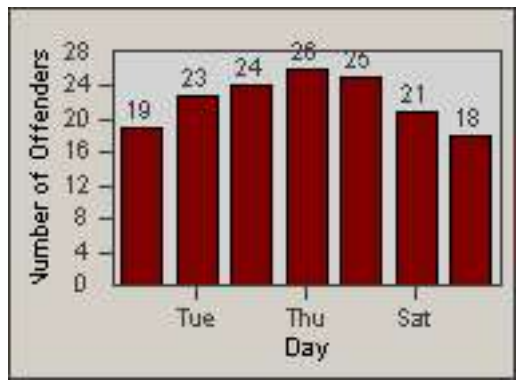

Redflex Redlight Offender Statistics

CONTRACT: Commerce
DATE FROM: 01-Dec-2014

LOCATION: COM-SLGA-03 Slauson Ave and Gage Ave
DATE TO: 31-Dec-2014

LANE 4

LANE 5

LANE TOTAL