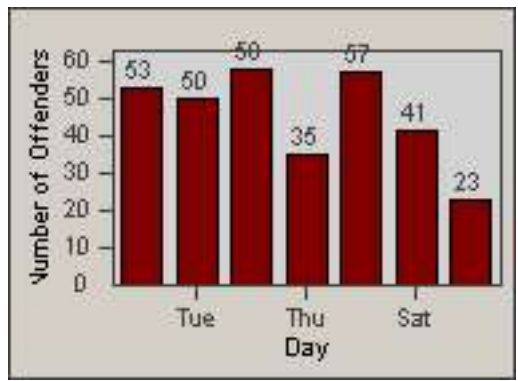

Redflex Redlight Offender Statistics

CONTRACT: Commerce
DATE FROM: 01-Sep-2014

LOCATION: COM-EASL-01 Slauson Ave and Eastern Ave
DATE TO: 30-Sep-2014

LANE 4

LANE 5

LANE TOTAL