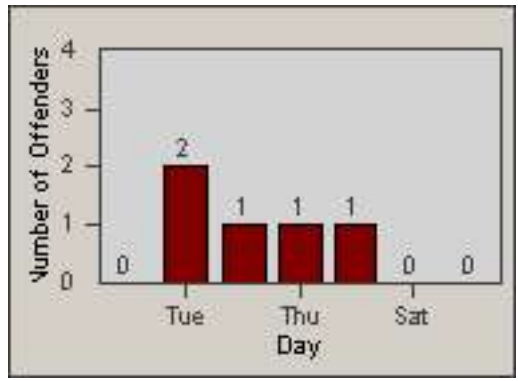

Redflex Redlight Offender Statistics

CONTRACT: Commerce
 DATE FROM: 01-Oct-2014

LOCATION: COM-TEGA-01 Garfield and Telegraph
 DATE TO: 31-Oct-2014

LANE 1

LANE 2

LANE 3

Redflex Redlight Offender Statistics

CONTRACT: Commerce
 DATE FROM: 01-Oct-2014