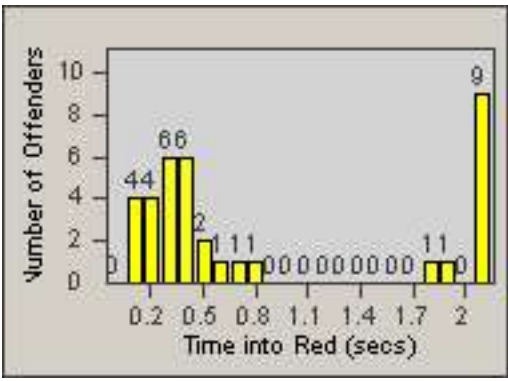

Redflex Redlight Offender Statistics

CONTRACT: Commerce
 DATE FROM: 01-Sep-2014

LOCATION: COM-EASL-01 Slauson Ave and Eastern Ave
 DATE TO: 30-Sep-2014

LANE 1

LANE 2

LANE 3

Redflex Redlight Offender Statistics