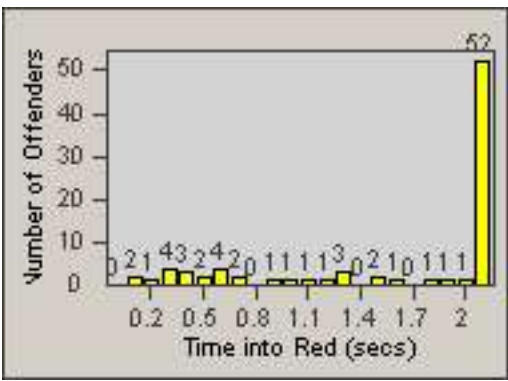

LOCATION: COM-TEGA-01 Garfield and Telegraph
 DATE TO: 30-Sep-2014

LANE 4

LANE 5

LANE TOTAL

Redflex Redlight Offender Statistics

CONTRACT: Commerce LOCATION: COM-TEGA-01 Garfield and Telegraph
DATE FROM: 01-Sep-2014 DATE TO: 30-Sep-2014