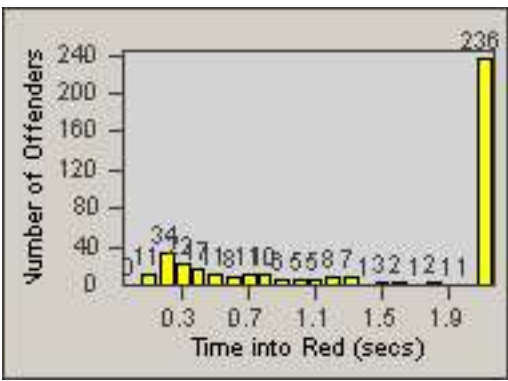

Redflex Redlight Offender Statistics

CONTRACT: Commerce
DATE FROM: 01-Nov-2014

LOCATION: COM-SLEA-01 Slauson Ave and Eastern Ave
DATE TO: 30-Nov-2014

LANE 4

LANE 5

LANE TOTAL