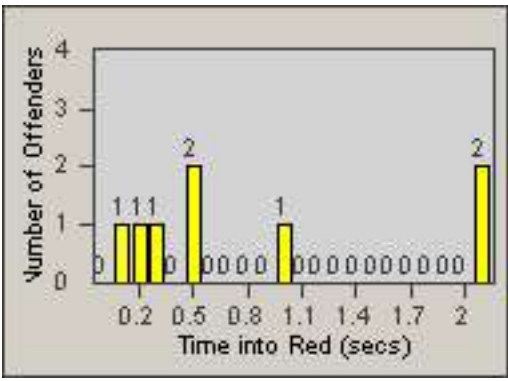

Redflex Redlight Offender Statistics

CONTRACT: Commerce
DATE FROM: 01-Jul-2014

LOCATION: COM-SLGA-01 Slauson Ave and Gage Ave
DATE TO: 31-Jul-2014

LANE 1

LANE 2

LANE 3