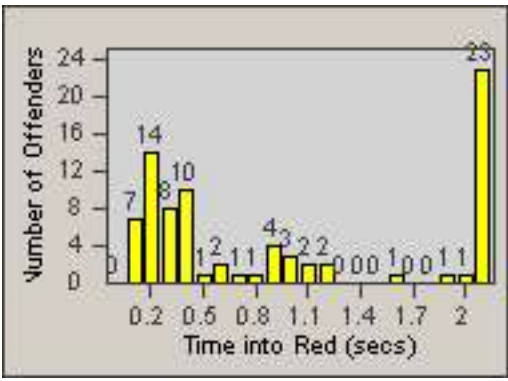

Redflex Redlight Offender Statistics

CONTRACT: Commerce
DATE FROM: 01-Jul-2014

LOCATION: COM-TGAT-01 Atlantic Blvd and Telegraph Rd
DATE TO: 31-Jul-2014

LANE 1

LANE 2

LANE 3