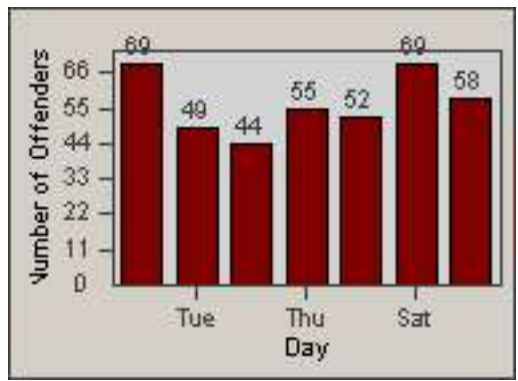

Redflex Redlight Offender Statistics

CONTRACT: Commerce
DATE FROM: 01-Sep-2014

LOCATION: COM-SLEA-01 Slauson Ave and Eastern Ave
DATE TO: 30-Sep-2014

LANE 4

LANE 5

LANE TOTAL