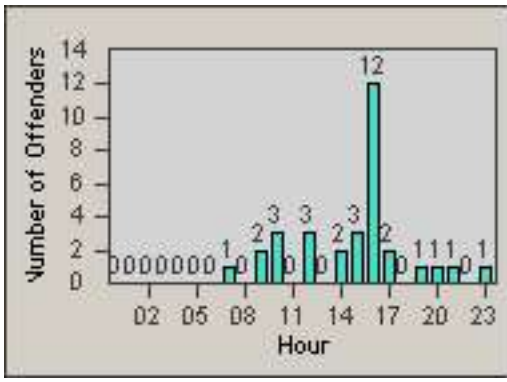

Redflex Redlight Offender Statistics

CONTRACT: Commerce
DATE FROM: 01-Aug-2014

LOCATION: COM-EASL-01 Slauson Ave and Eastern Ave
DATE TO: 31-Aug-2014

LANE 1