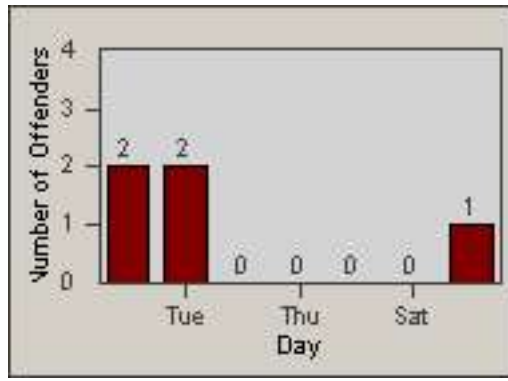

Redflex Redlight Offender Statistics

CONTRACT: Commerce
 DATE FROM: 01-Dec-2014

LOCATION: COM-TEGA-01 Garfield and Telegraph
 DATE TO: 31-Dec-2014

LANE 1

LANE 2

LANE 3

Redflex Redlight Offender Statistics

CONTRACT: Commerce
 DATE FROM: 01-Dec-2014