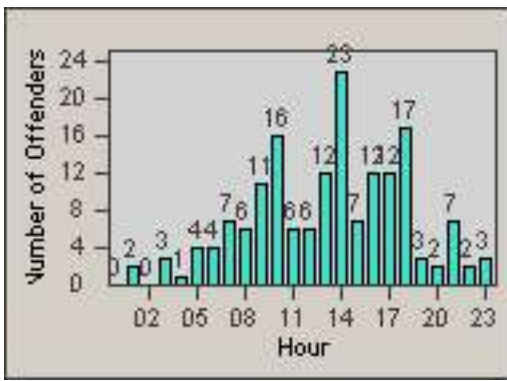

Redflex Redlight Offender Statistics

CONTRACT: Commerce
DATE FROM: 01-Oct-2014

LOCATION: COM-SLGA-03 Slauson Ave and Gage Ave
DATE TO: 31-Oct-2014

LANE 4

LANE 5

LANE TOTAL