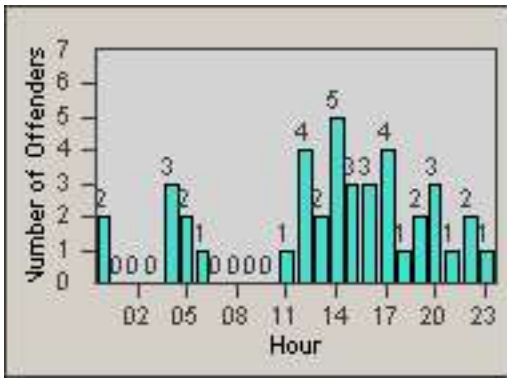

Redflex Redlight Offender Statistics

CONTRACT: Commerce
DATE FROM: 01-Jul-2014

LOCATION: COM-TGAT-01 Atlantic Blvd and Telegraph Rd
DATE TO: 31-Jul-2014

LANE 1