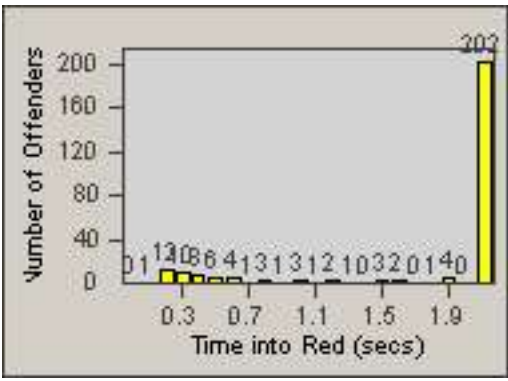

Redflex Redlight Offender Statistics

CONTRACT: Commerce
DATE FROM: 01-Sep-2014

LOCATION: COM-SLEA-01 Slauson Ave and Eastern Ave
DATE TO: 30-Sep-2014

LANE 4