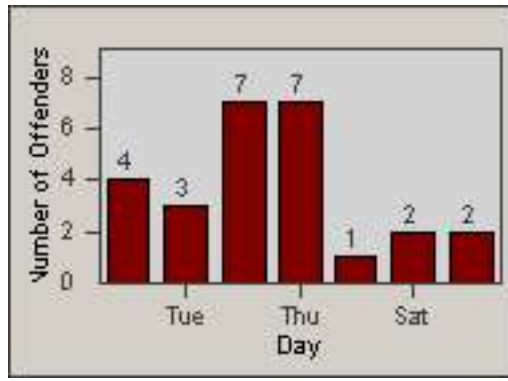

Redflex Redlight Offender Statistics

CONTRACT: Commerce
DATE FROM: 01-Dec-2014

LOCATION: COM-EASL-01 Slauson Ave and Eastern Ave
DATE TO: 31-Dec-2014

LANE 1

LANE 2

LANE 3