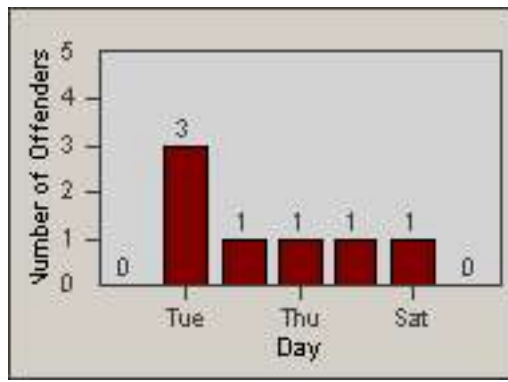

Redflex Redlight Offender Statistics

CONTRACT: Commerce
 DATE FROM: 01-Sep-2014

LOCATION: COM-SLGA-03 Slauson Ave and Gage Ave
 DATE TO: 30-Sep-2014

LANE 1

LANE 2

LANE 3

Redflex Redlight Offender Statistics