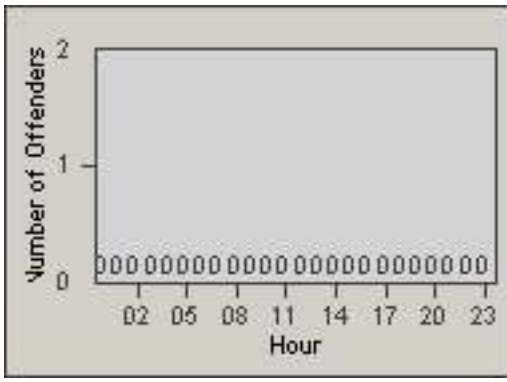

Redflex Redlight Offender Statistics

CONTRACT: Commerce
DATE FROM: 01-Nov-2014

LOCATION: COM-ATTG-03R Atlantic Blvd and Telegraph Rd
DATE TO: 30-Nov-2014

LANE 1