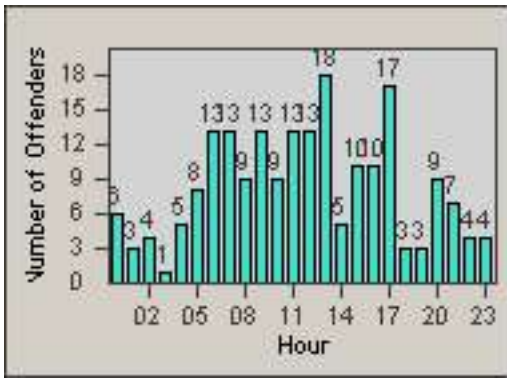

Redflex Redlight Offender Statistics

CONTRACT: Commerce
 DATE FROM: 01-Aug-2014

LOCATION: COM-TEGA-03 Garfield and Telegraph
 DATE TO: 31-Aug-2014

LANE 1

LANE 2

LANE 3

Redflex Redlight Offender Statistics

CONTRACT: Commerce
DATE FROM: 01-Aug-2014