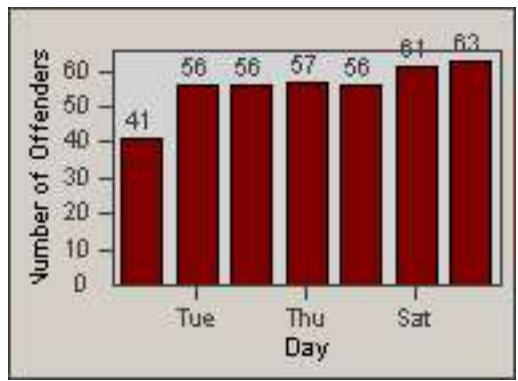

Redflex Redlight Offender Statistics

CONTRACT: Commerce
DATE FROM: 01-Jul-2014

LOCATION: COM-SLEA-01 Slauson Ave and Eastern Ave
DATE TO: 31-Jul-2014

LANE 4

LANE 5

LANE TOTAL