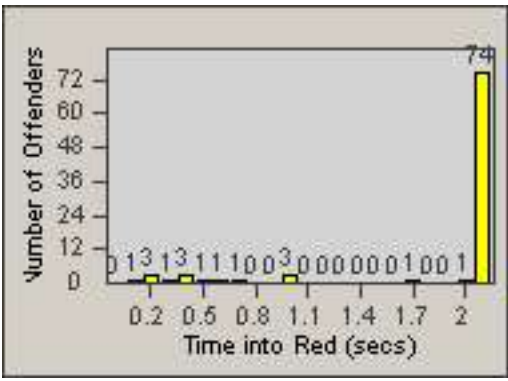

Redflex Redlight Offender Statistics

CONTRACT: Commerce
DATE FROM: 01-Oct-2014

LOCATION: COM-SLGA-03 Slauson Ave and Gage Ave
DATE TO: 31-Oct-2014

LANE 4