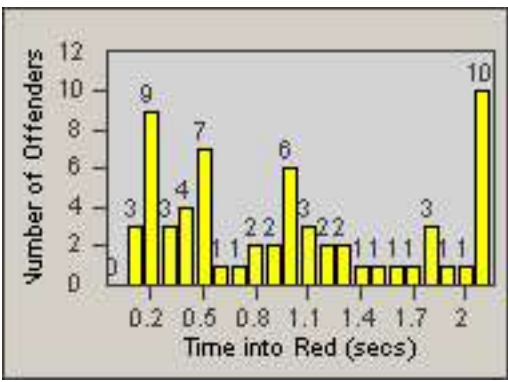

LOCATION: COM-ATTG-03R Atlantic Blvd and Telegraph Rd
 DATE TO: 31-Oct-2014

LANE 1

LANE 2

LANE 3

Redflex Redlight Offender Statistics

CONTRACT: Commerce
DATE FROM: 01-Oct-2014

LOCATION: COM-ATTG-03R Atlantic Blvd and Telegraph Rd
DATE TO: 31-Oct-2014