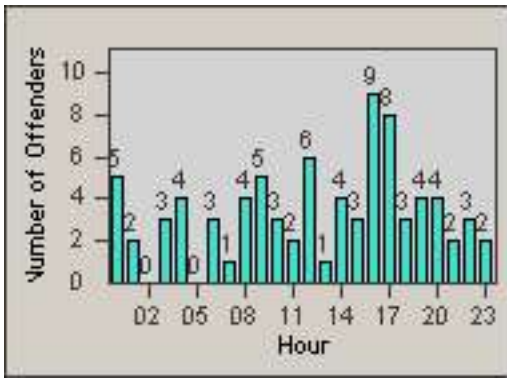

Redflex Redlight Offender Statistics

CONTRACT: Commerce
DATE FROM: 01-Jul-2014

LOCATION: COM-TGAT-01 Atlantic Blvd and Telegraph Rd
DATE TO: 31-Jul-2014

LANE 1

LANE 2

LANE 3