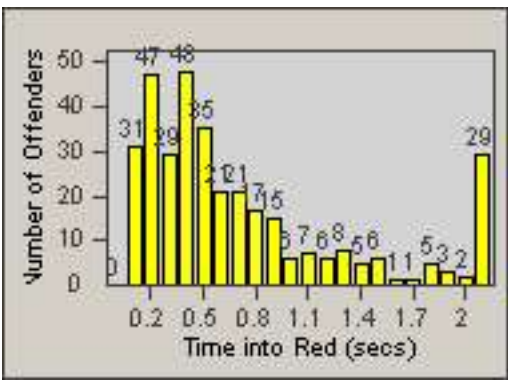

Redflex Redlight Offender Statistics

CONTRACT: Commerce
DATE FROM: 01-Sep-2014

LOCATION: COM-ATTG-03L Atlantic Blvd and Telegraph Rd
DATE TO: 30-Sep-2014

LANE 4

LANE 5

LANE TOTAL