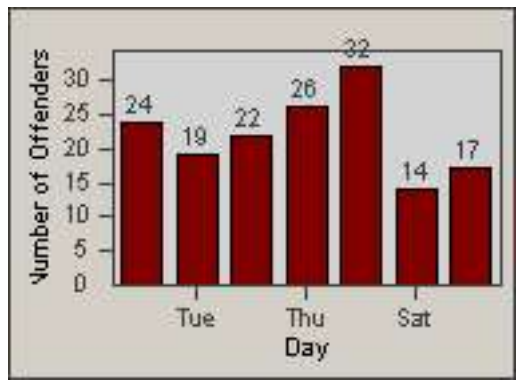

Redflex Redlight Offender Statistics

CONTRACT: Commerce
DATE FROM: 01-Aug-2014

LOCATION: COM-SLGA-03 Slauson Ave and Gage Ave
DATE TO: 31-Aug-2014

LANE 4

LANE 5

LANE TOTAL