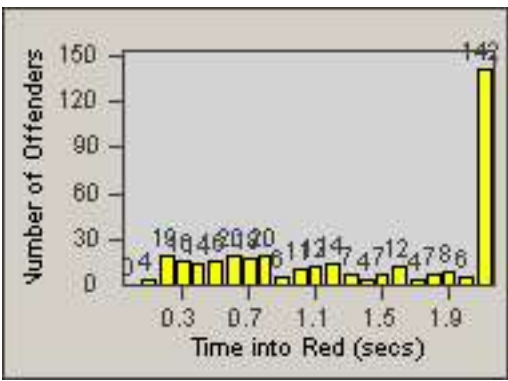

Redflex Redlight Offender Statistics

CONTRACT: Commerce
DATE FROM: 01-Jul-2014

LOCATION: COM-ATTG-03R Atlantic Blvd and Telegraph Rd
DATE TO: 31-Jul-2014

LANE 4

LANE 5

LANE TOTAL