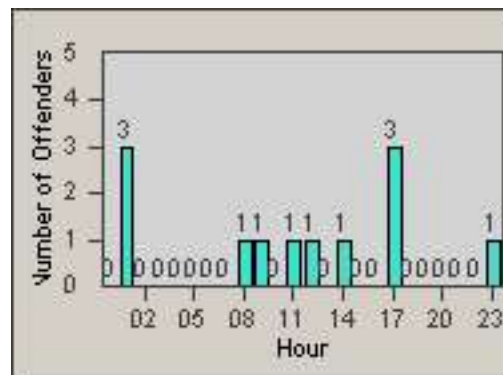

Redflex Redlight Offender Statistics

CONTRACT: Commerce

LOCATION: COM-SLGA-01 Slauson Ave and Gage Ave

DATE FROM: 01-Nov-2014

DATE TO: 30-Nov-2014

LANE 1

LANE 2

LANE 3