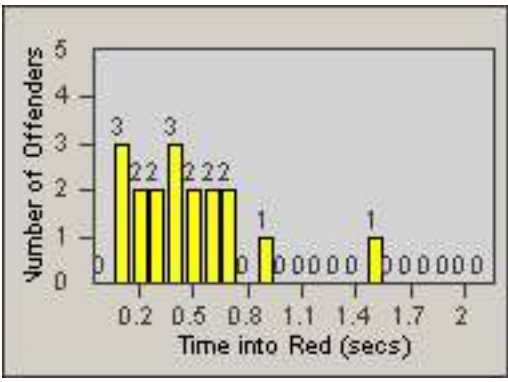

Redflex Redlight Offender Statistics

CONTRACT: Commerce
DATE FROM: 01-Aug-2014

LOCATION: COM-TGAT-01 Atlantic Blvd and Telegraph Rd
DATE TO: 31-Aug-2014

LANE 1