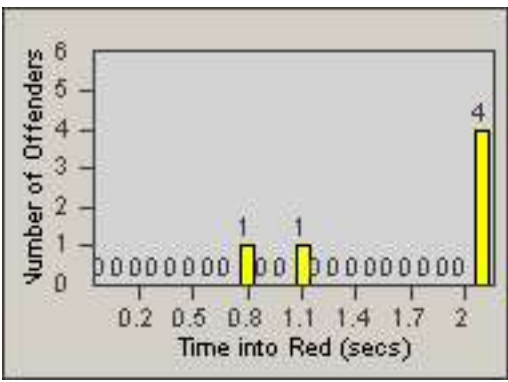

Redflex Redlight Offender Statistics

CONTRACT: Commerce
 DATE FROM: 01-Nov-2014

LOCATION: COM-TEGA-01 Garfield and Telegraph
 DATE TO: 30-Nov-2014

LANE 1

LANE 2

LANE 3

Redflex Redlight Offender Statistics

CONTRACT: Commerce
 DATE FROM: 01-Nov-2014