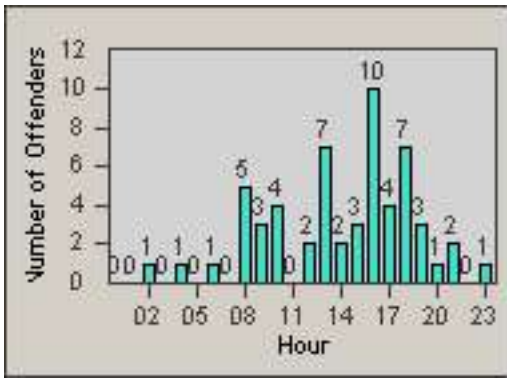

Redflex Redlight Offender Statistics

CONTRACT: Commerce
DATE FROM: 01-Oct-2014

LOCATION: COM-ATTG-03R Atlantic Blvd and Telegraph Rd
DATE TO: 31-Oct-2014

LANE 4