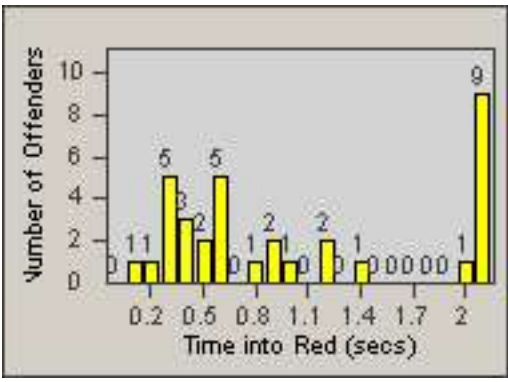

Redflex Redlight Offender Statistics

CONTRACT: Commerce
DATE FROM: 01-Sep-2014

LOCATION: COM-EASL-01 Slauson Ave and Eastern Ave
DATE TO: 30-Sep-2014

LANE 1