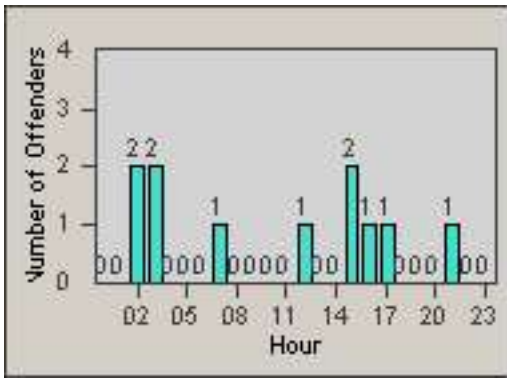

Redflex Redlight Offender Statistics

CONTRACT: Commerce
DATE FROM: 01-Dec-2014

LOCATION: COM-SLGA-03 Slauson Ave and Gage Ave
DATE TO: 31-Dec-2014

LANE 1

LANE 2

LANE 3