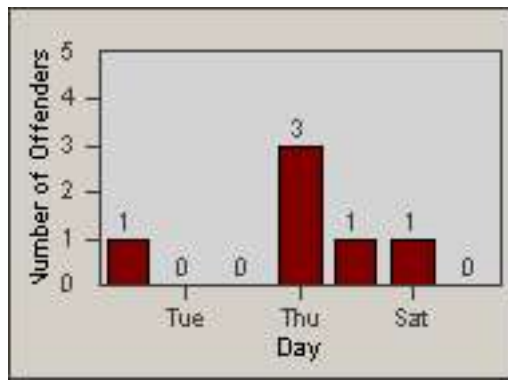

Redflex Redlight Offender Statistics

CONTRACT: Commerce
 DATE FROM: 01-Nov-2014

LOCATION: COM-SLGA-03 Slauson Ave and Gage Ave
 DATE TO: 30-Nov-2014

LANE 1

LANE 2

LANE 3

Redflex Redlight Offender Statistics