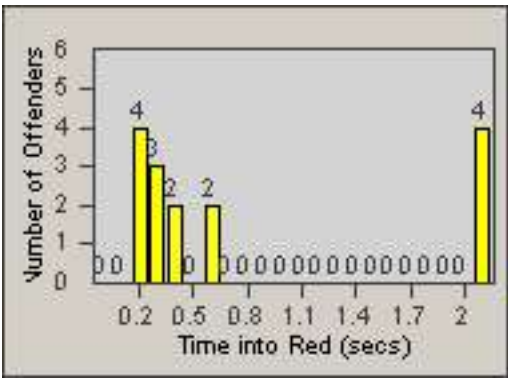

Redflex Redlight Offender Statistics

CONTRACT: Commerce
DATE FROM: 01-Oct-2014

LOCATION: COM-SLGA-03 Slauson Ave and Gage Ave
DATE TO: 31-Oct-2014

LANE 1

LANE 2

LANE 3