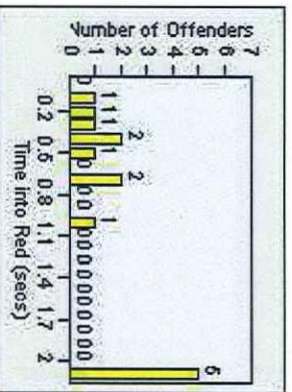

Redflex Redlight Offender Statistics

CONTRACT: Commerce LOCATION: COM-SLGA-01 Slauson Ave and Gage Ave
 DATE FROM: 01-May-2018 DATE TO: 31-May-2018

LANE 1

LANE 2

LANE 3

Redflex Redlight Offender Statistics