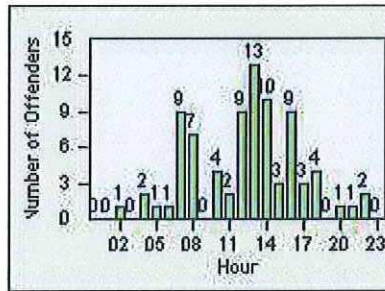

Redflex Redlight Offender Statistics

CONTRACT: Commerce
DATE FROM: 01-May-2018

LOCATION: COM-SLEA-01 Slauson Ave and Eastern Ave
DATE TO: 31-May-2018

LANE 1