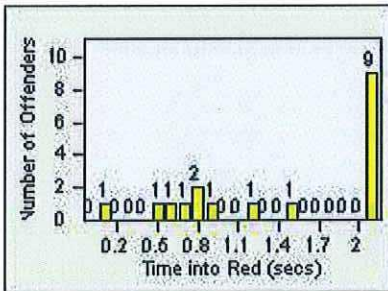

Redflex Redlight Offender Statistics

CONTRACT: Commerce
 DATE FROM: 01-May-2018

LOCATION: COM-SLGA-03 Slauson Ave and Gage Ave
 DATE TO: 31-May-2018

LANE 1

LANE 2

LANE 3

Redflex Redlight Offender Statistics