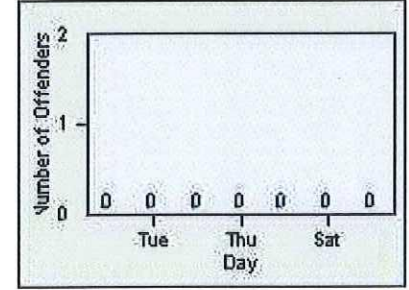

Redflex Redlight Offender Statistics

CONTRACT: Commerce LOCATION: COM-SLGA-01 Slauson Ave and Gage Ave
DATE FROM: 01-May-2018 DATE TO: 31-May-2018

LANE 4

LANE 5

LANE TOTAL