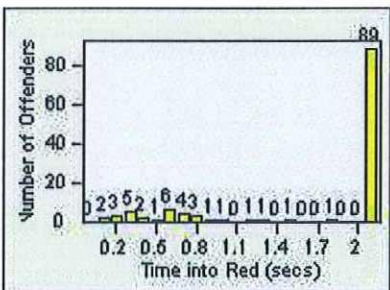

CONTRACT: Commerce LOCATION: COM-SLGA-03 Slauson Ave and Gage Ave
 DATE FROM: 01-May-2018 DATE TO: 31-May-2018

LANE 4

LANE 5

LANE TOTAL

Redflex Redlight Offender Statistics

CONTRACT: Commerce LOCATION: COM-SLGA-03 Slauson Ave and Gage Ave
DATE FROM: 01-May-2018 DATE TO: 31-May-2018