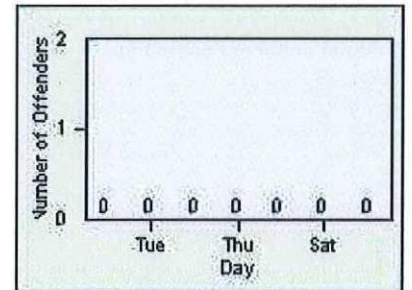

CONTRACT: Commerce LOCATION: COM-TEGA-01 Garfield and Telegraph
 DATE FROM: 01-May-2018 DATE TO: 31-May-2018

LANE 1

LANE 2

LANE 3

Redflex Redlight Offender Statistics

CONTRACT: Commerce
 DATE FROM: 01-May-2018

LOCATION: COM-TEGA-01 Garfield and Telegraph
 DATE TO: 31-May-2018

LANE 4

LANE 5

LANE TOTAL

Redflex Redlight Offender Statistics

CONTRACT: Commerce LOCATION: COM-TEGA-01 Garfield and Telegraph
DATE FROM: 01-May-2018 DATE TO: 31-May-2018