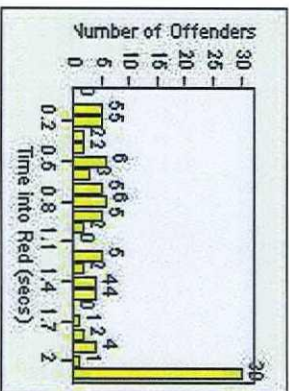

Redflex Redlight Offender Statistics

CONTRACT: Commerce LOCATION: COM-ATTG-03R Atlantic Blvd and Telegraph Rd
DATE FROM: 01-May-2018 DATE TO: 31-May-2018

LANE 4