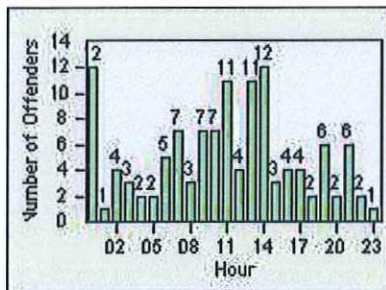

CONTRACT: Commerce LOCATION: COM-SLGA-03 Slauson Ave and Gage Ave
 DATE FROM: 01-May-2018 DATE TO: 31-May-2018

LANE 4

LANE 5

LANE TOTAL

Redflex Redlight Offender Statistics

CONTRACT: Commerce LOCATION: COM-SLGA-03 Slauson Ave and Gage Ave
DATE FROM: 01-May-2018 DATE TO: 31-May-2018