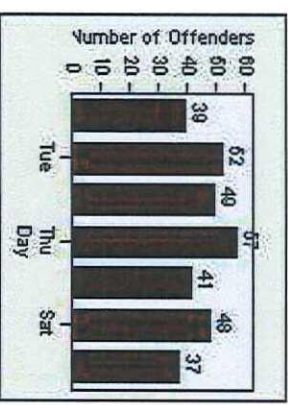

Redflex Redlight Offender Statistics

CONTRACT: Commerce
 DATE FROM: 01-May-2018

LOCATION: COM-ATTG-03R Atlantic Blvd and Telegraph Rd
 DATE TO: 31-May-2018

LANE 1

LANE 2

LANE 3

Redflex Redlight Offender Statistics

CONTRACT: Commerce LOCATION: COM-ATTG-03R Atlantic Blvd and Telegraph Rd
 DATE FROM: 01-May-2018 DATE TO: 31-May-2018

LANE 4

LANE 5

LANE TOTAL

Redflex Redlight Offender Statistics

CONTRACT: Commerce LOCATION: COM-ATTG-03R Atlantic Blvd and Telegraph Rd
DATE FROM: 01-May-2018 DATE TO: 31-May-2018