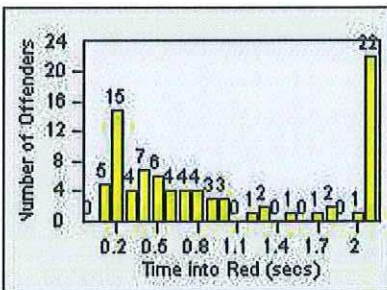

LOCATION: COM-TEGA-01 Garfield and Telegraph
 DATE TO: 31-May-2018

LANE 4

LANE 5

LANE TOTAL

Redflex Redlight Offender Statistics

CONTRACT: Commerce LOCATION: COM-TEGA-01 Garfield and Telegraph
DATE FROM: 01-May-2018 DATE TO: 31-May-2018

Redflex Redlight Offender Statistics

CONTRACT: Commerce
 DATE FROM: 01-May-2018

LOCATION: COM-TGAT-01 Atlantic Blvd and Telegraph Rd
 DATE TO: 31-May-2018

LANE 1

LANE 2

LANE 3

Redflex Redlight Offender Statistics

CONTRACT: Commerce LOCATION: COM-TGAT-01 Atlantic Blvd and Telegraph Rd
 DATE FROM: 01-May-2018 DATE TO: 31-May-2018

LANE 4

LANE 5

LANE TOTAL

Redflex Redlight Offender Statistics

CONTRACT: Commerce LOCATION: COM-TGAT-01 Atlantic Blvd and Telegraph Rd
DATE FROM: 01-May-2018 DATE TO: 31-May-2018