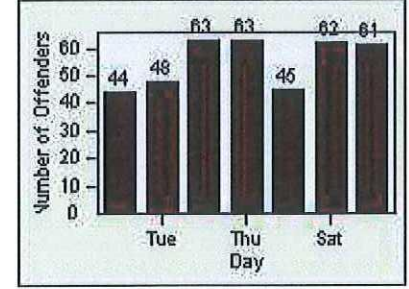

Redflex Redlight Offender Statistics

CONTRACT: Commerce LOCATION: COM-SLGA-01 Slauson Ave and Gage Ave
DATE FROM: 01-May-2018 DATE TO: 31-May-2018

LANE 4