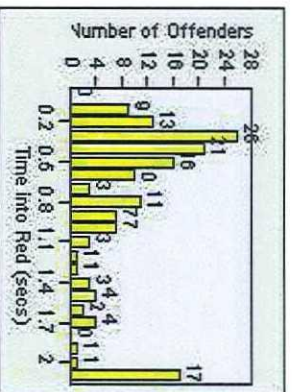

Redflex Redlight Offender Statistics

CONTRACT: Commerce LOCATION: COM-SLGA-01 Slauson Ave and Gage Ave
DATE FROM: 01-May-2018 DATE TO: 31-May-2018

LANE 1