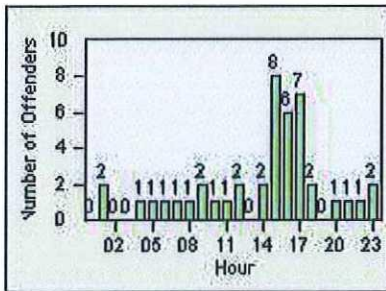

Redflex Redlight Offender Statistics

CONTRACT: Commerce
 DATE FROM: 01-May-2018

LOCATION: COM-ATTG-03L Atlantic Blvd and Telegraph Rd
 DATE TO: 31-May-2018

LANE 1

LANE 2

LANE 3

Redflex Redlight Offender Statistics

Redflex Redlight Offender Statistics

CONTRACT: Commerce
DATE FROM: 01-May-2018

LOCATION: COM-EASL-01 Slauson Ave and Eastern Ave
DATE TO: 31-May-2018

LANE 1

LANE 2

LANE 3

Reflex Redlight Offender Statistics

CONTRACT: Commerce LOCATION: COM-EASL-01 Slauson Ave and Eastern Ave
 DATE FROM: 01-May-2018 DATE TO: 31-May-2018

LANE 4

LANE 5

LANE TOTAL

Redflex Redlight Offender Statistics

CONTRACT: Commerce LOCATION: COM-EASL-01 Slauson Ave and Eastern Ave
DATE FROM: 01-May-2018 DATE TO: 31-May-2018