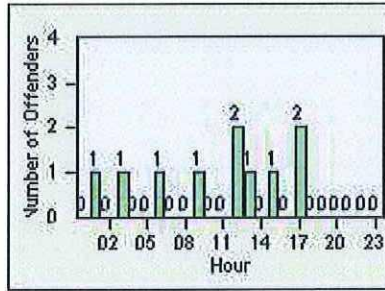

Redflex Redlight Offender Statistics

CONTRACT: Commerce
 DATE FROM: 01-May-2018

LOCATION: COM-TEGA-03 Garfield and Telegraph
 DATE TO: 31-May-2018

LANE 1

LANE 2

LANE 3

Redflex Redlight Offender Statistics

CONTRACT: Commerce LOCATION: COM-TEGA-03 Garfield and Telegraph
 DATE FROM: 01-May-2018 DATE TO: 31-May-2018

LANE 4

LANE 5

LANE TOTAL

Redflex Redlight Offender Statistics

CONTRACT: Commerce LOCATION: COM-TEGA-03 Garfield and Telegraph
DATE FROM: 01-May-2018 DATE TO: 31-May-2018

Redflex Redlight Offender Statistics