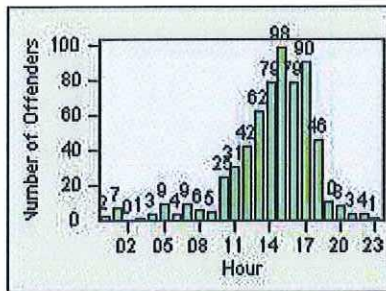

Redflex Redlight Offender Statistics

CONTRACT: Commerce
 DATE FROM: 01-May-2018

LOCATION: COM-ATTG-03L Atlantic Blvd and Telegraph Rd
 DATE TO: 31-May-2018

LANE 1

LANE 2

LANE 3

Redflex Redlight Offender Statistics

CONTRACT: Commerce
 DATE FROM: 01-May-2018

LOCATION: COM-ATTG-03L Atlantic Blvd and Telegraph Rd
 DATE TO: 31-May-2018

LANE 4

LANE 5

LANE TOTAL

Redflex Redlight Offender Statistics

CONTRACT: Commerce LOCATION: COM-ATTG-03L Atlantic Blvd and Telegraph Rd
DATE FROM: 01-May-2018 DATE TO: 31-May-2018