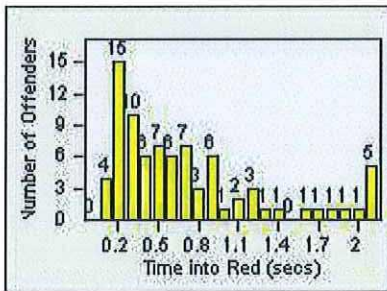

Redflex Redlight Offender Statistics

CONTRACT: Commerce
DATE FROM: 01-May-2018

LOCATION: COM-SLEA-01 Slauson Ave and Eastern Ave
DATE TO: 31-May-2018

LANE 1