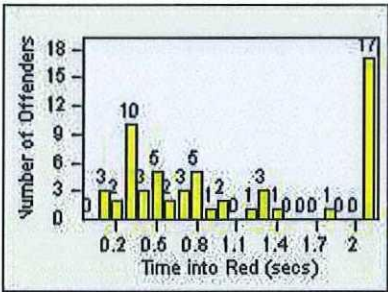

Redflex Redlight Offender Statistics

CONTRACT: Commerce
 DATE FROM: 01-May-2018

LOCATION: COM-ATTG-03L Atlantic Blvd and Telegraph Rd
 DATE TO: 31-May-2018

LANE 1

LANE 2

LANE 3

Redflex Redlight Offender Statistics

Redflex Redlight Offender Statistics

CONTRACT: Commerce
DATE FROM: 01-May-2018

LOCATION: COM-EASL-01 Slauson Ave and Eastern Ave
DATE TO: 31-May-2018

LANE 1

LANE 2

LANE 3

Reflex Redlight Offender Statistics

CONTRACT: Commerce LOCATION: COM-EASL-01 Slauson Ave and Eastern Ave
 DATE FROM: 01-May-2018 DATE TO: 31-May-2018

LANE 4

LANE 5

LANE TOTAL

Redflex Redlight Offender Statistics

CONTRACT: Commerce LOCATION: COM-EASL-01 Slauson Ave and Eastern Ave
DATE FROM: 01-May-2018 DATE TO: 31-May-2018