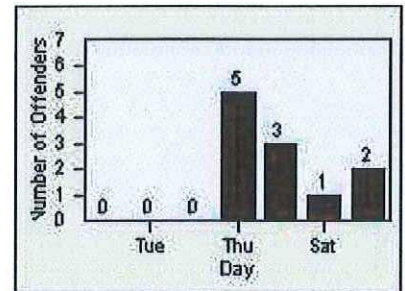

Redflex Redlight Offender Statistics

CONTRACT: Commerce
 DATE FROM: 01-May-2018

LOCATION: COM-SLEA-01 Slauson Ave and Eastern Ave
 DATE TO: 31-May-2018

LANE 1

LANE 2

LANE 3

Redflex Redlight Offender Statistics