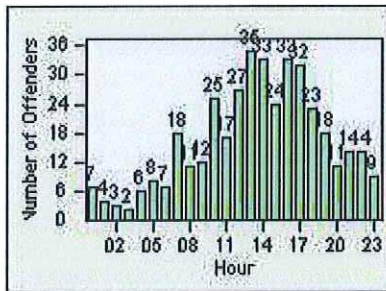

CONTRACT: Commerce LOCATION: COM-SLEA-01 Slauson Ave and Eastern Ave
 DATE FROM: 01-May-2018 DATE TO: 31-May-2018

LANE 4

LANE 5

LANE TOTAL

Redflex Redlight Offender Statistics

CONTRACT: Commerce LOCATION: COM-SLEA-01 Slauson Ave and Eastern Ave
DATE FROM: 01-May-2018 DATE TO: 31-May-2018

Redflex Redlight Offender Statistics

CONTRACT: Commerce
DATE FROM: 01-May-2018

LOCATION: COM-EASL-01 Slauson Ave and Eastern Ave
DATE TO: 31-May-2018

LANE 1

LANE 2

LANE 3

Reflex Redlight Offender Statistics