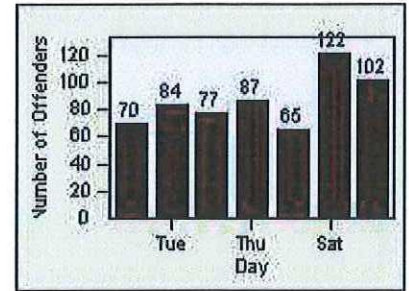

Redflex Redlight Offender Statistics

CONTRACT: Commerce
 DATE FROM: 01-May-2018

LOCATION: COM-TEGA-03 Garfield and Telegraph
 DATE TO: 31-May-2018

LANE 1

LANE 2

LANE 3

Redflex Redlight Offender Statistics

CONTRACT: Commerce LOCATION: COM-TEGA-03 Garfield and Telegraph
 DATE FROM: 01-May-2018 DATE TO: 31-May-2018

LANE 4

LANE 5

LANE TOTAL

Redflex Redlight Offender Statistics

CONTRACT: Commerce LOCATION: COM-TEGA-03 Garfield and Telegraph
DATE FROM: 01-May-2018 DATE TO: 31-May-2018

Redflex Redlight Offender Statistics