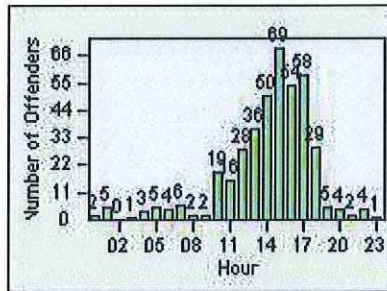

Redflex Redlight Offender Statistics

CONTRACT: Commerce
 DATE FROM: 01-May-2018

LOCATION: COM-ATTG-03L Atlantic Blvd and Telegraph Rd
 DATE TO: 31-May-2018

LANE 1

LANE 2

LANE 3

Redflex Redlight Offender Statistics

CONTRACT: Commerce
 DATE FROM: 01-May-2018

LOCATION: COM-ATTG-03L Atlantic Blvd and Telegraph Rd
 DATE TO: 31-May-2018

LANE 4

LANE 5

LANE TOTAL

Redflex Redlight Offender Statistics

CONTRACT: Commerce LOCATION: COM-ATTG-03L Atlantic Blvd and Telegraph Rd
DATE FROM: 01-May-2018 DATE TO: 31-May-2018