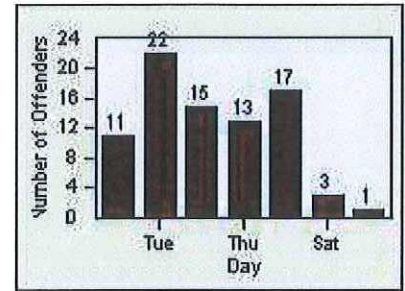

Redflex Redlight Offender Statistics

CONTRACT: Commerce
DATE FROM: 01-May-2018

LOCATION: COM-SLEA-01 Slauson Ave and Eastern Ave
DATE TO: 31-May-2018

LANE 1