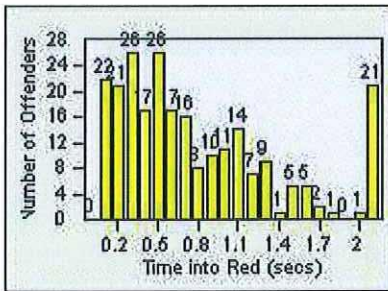

CONTRACT: Commerce LOCATION: COM-SLGA-01 Slauson Ave and Gage Ave
 DATE FROM: 01-May-2018 DATE TO: 31-May-2018

LANE 4

LANE 5

LANE TOTAL

Redflex Redlight Offender Statistics

CONTRACT: Commerce LOCATION: COM-SLGA-01 Slauson Ave and Gage Ave
DATE FROM: 01-May-2018 DATE TO: 31-May-2018

Redflex Redlight Offender Statistics

CONTRACT: Commerce
 DATE FROM: 01-May-2018

LOCATION: COM-TEGA-03 Garfield and Telegraph
 DATE TO: 31-May-2018

LANE 1

LANE 2

LANE 3

Redflex Redlight Offender Statistics

CONTRACT: Commerce LOCATION: COM-TEGA-03 Garfield and Telegraph
 DATE FROM: 01-May-2018 DATE TO: 31-May-2018