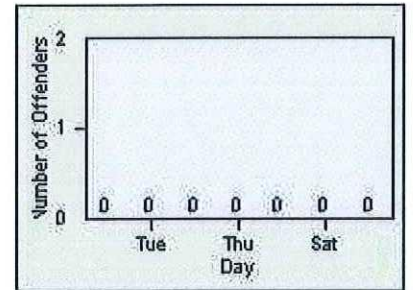

Redflex Redlight Offender Statistics

CONTRACT: Commerce
 DATE FROM: 01-May-2018

LOCATION: COM-TEGA-03 Garfield and Telegraph
 DATE TO: 31-May-2018

LANE 1

LANE 2

LANE 3

Redflex Redlight Offender Statistics

CONTRACT: Commerce LOCATION: COM-TEGA-03 Garfield and Telegraph
 DATE FROM: 01-May-2018 DATE TO: 31-May-2018

LANE 4

LANE 5

LANE TOTAL

Redflex Redlight Offender Statistics

CONTRACT: Commerce LOCATION: COM-TEGA-03 Garfield and Telegraph
DATE FROM: 01-May-2018 DATE TO: 31-May-2018

Redflex Redlight Offender Statistics