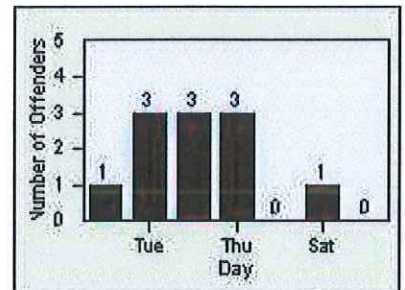

Redflex Redlight Offender Statistics

CONTRACT: Commerce
 DATE FROM: 01-May-2018

LOCATION: COM-SLEA-01 Slauson Ave and Eastern Ave
 DATE TO: 31-May-2018

LANE 1

LANE 2

LANE 3

Redflex Redlight Offender Statistics