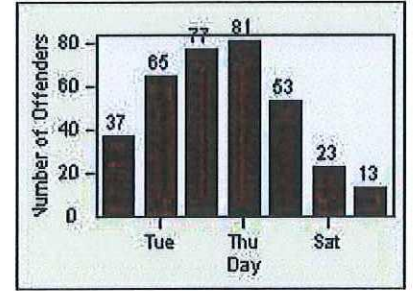

Redflex Redlight Offender Statistics

CONTRACT: Commerce
 DATE FROM: 01-May-2018

LOCATION: COM-TEGA-03 Garfield and Telegraph
 DATE TO: 31-May-2018

LANE 1

LANE 2

LANE 3

Redflex Redlight Offender Statistics

CONTRACT: Commerce LOCATION: COM-TEGA-03 Garfield and Telegraph
 DATE FROM: 01-May-2018 DATE TO: 31-May-2018

LANE 4

LANE 5

LANE TOTAL

Redflex Redlight Offender Statistics

CONTRACT: Commerce LOCATION: COM-TEGA-03 Garfield and Telegraph
DATE FROM: 01-May-2018 DATE TO: 31-May-2018

Redflex Redlight Offender Statistics