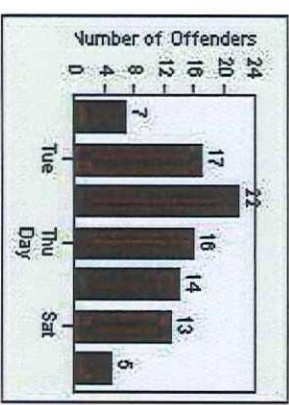

Redflex Redlight Offender Statistics

CONTRACT: Commerce LOCATION: COM-ATTG-03R Atlantic Blvd and Telegraph Rd
DATE FROM: 01-May-2018 DATE TO: 31-May-2018

LANE 4