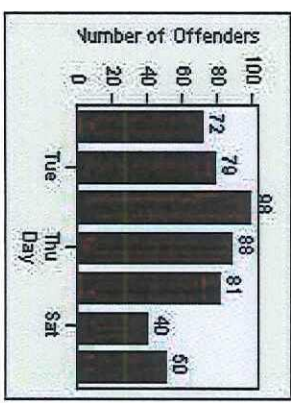

Redflex Redlight Offender Statistics

CONTRACT: Commerce
 DATE FROM: 01-May-2018

LOCATION: COM-ATTG-03R Atlantic Blvd and Telegraph Rd
 DATE TO: 31-May-2018

LANE 1

LANE 2

LANE 3

Redflex Redlight Offender Statistics

Redflex Redlight Offender Statistics

CONTRACT: Commerce
 DATE FROM: 01-May-2018

LOCATION: COM-ATTG-03L Atlantic Blvd and Telegraph Rd
 DATE TO: 31-May-2018

LANE 1

LANE 2

LANE 3

Redflex Redlight Offender Statistics

Redflex Redlight Offender Statistics

CONTRACT: Commerce
DATE FROM: 01-May-2018

LOCATION: COM-EASL-01 Slauson Ave and Eastern Ave
DATE TO: 31-May-2018

LANE 1

LANE 2

LANE 3

Reflex Redlight Offender Statistics

CONTRACT: Commerce LOCATION: COM-EASL-01 Slauson Ave and Eastern Ave
 DATE FROM: 01-May-2018 DATE TO: 31-May-2018

LANE 4

LANE 5

LANE TOTAL

Redflex Redlight Offender Statistics

CONTRACT: Commerce LOCATION: COM-EASL-01 Slauson Ave and Eastern Ave
DATE FROM: 01-May-2018 DATE TO: 31-May-2018