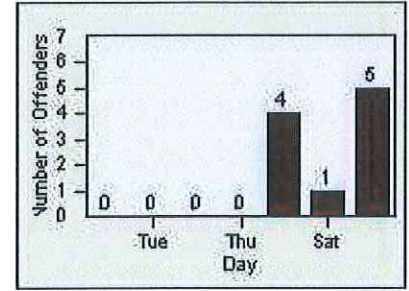

Redflex Redlight Offender Statistics

CONTRACT: Commerce
 DATE FROM: 01-May-2018

LOCATION: COM-TEGA-03 Garfield and Telegraph
 DATE TO: 31-May-2018

LANE 1

LANE 2

LANE 3

Redflex Redlight Offender Statistics

CONTRACT: Commerce LOCATION: COM-TEGA-03 Garfield and Telegraph
 DATE FROM: 01-May-2018 DATE TO: 31-May-2018

LANE 4

LANE 5

LANE TOTAL

Redflex Redlight Offender Statistics

CONTRACT: Commerce LOCATION: COM-TEGA-03 Garfield and Telegraph
DATE FROM: 01-May-2018 DATE TO: 31-May-2018

Redflex Redlight Offender Statistics