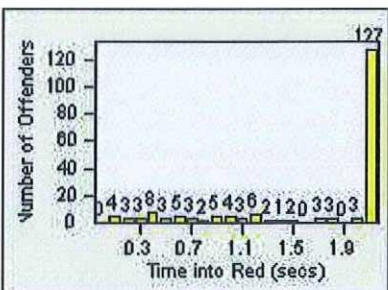

LOCATION: COM-TEGA-01 Garfield and Telegraph
 DATE TO: 31-May-2018

LANE 4

LANE 5

LANE TOTAL

Redflex Redlight Offender Statistics

CONTRACT: Commerce LOCATION: COM-TEGA-01 Garfield and Telegraph
DATE FROM: 01-May-2018 DATE TO: 31-May-2018