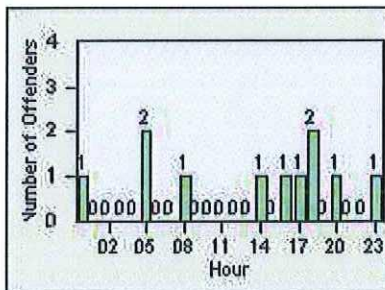

Redflex Redlight Offender Statistics

CONTRACT: Commerce
 DATE FROM: 01-May-2018

LOCATION: COM-ATTG-03L Atlantic Blvd and Telegraph Rd
 DATE TO: 31-May-2018

LANE 1

LANE 2

LANE 3

Redflex Redlight Offender Statistics

CONTRACT: Commerce
 DATE FROM: 01-May-2018

LOCATION: COM-ATTG-03L Atlantic Blvd and Telegraph Rd
 DATE TO: 31-May-2018

LANE 4

LANE 5

LANE TOTAL

Redflex Redlight Offender Statistics

CONTRACT: Commerce LOCATION: COM-ATTG-03L Atlantic Blvd and Telegraph Rd
DATE FROM: 01-May-2018 DATE TO: 31-May-2018

Redflex Redlight Offender Statistics

CONTRACT: Commerce
 DATE FROM: 01-May-2018

LOCATION: COM-SLEA-01 Slauson Ave and Eastern Ave
 DATE TO: 31-May-2018

LANE 1

LANE 2

LANE 3

Redflex Redlight Offender Statistics