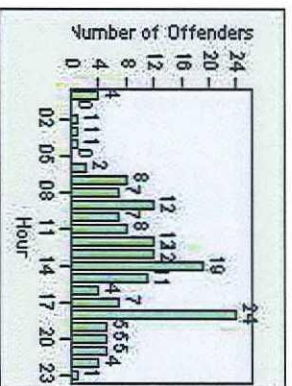

Redflex Redlight Offender Statistics

CONTRACT: Commerce LOCATION: COM-SLGA-01 Slauson Ave and Gage Ave
DATE FROM: 01-May-2018 DATE TO: 31-May-2018

LANE 1