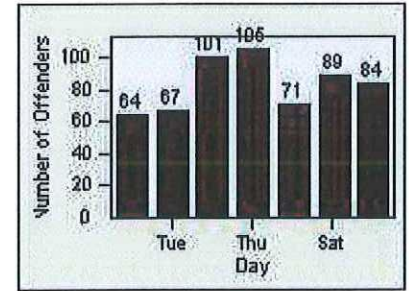

CONTRACT: Commerce LOCATION: COM-SLGA-01 Slauson Ave and Gage Ave
 DATE FROM: 01-May-2018 DATE TO: 31-May-2018

LANE 4

LANE 5

LANE TOTAL

Redflex Redlight Offender Statistics

CONTRACT: Commerce LOCATION: COM-SLGA-01 Slauson Ave and Gage Ave
DATE FROM: 01-May-2018 DATE TO: 31-May-2018

Redflex Redlight Offender Statistics

CONTRACT: Commerce
 DATE FROM: 01-May-2018

LOCATION: COM-TEGA-03 Garfield and Telegraph
 DATE TO: 31-May-2018

LANE 1

LANE 2

LANE 3

Redflex Redlight Offender Statistics

CONTRACT: Commerce LOCATION: COM-TEGA-03 Garfield and Telegraph
 DATE FROM: 01-May-2018 DATE TO: 31-May-2018