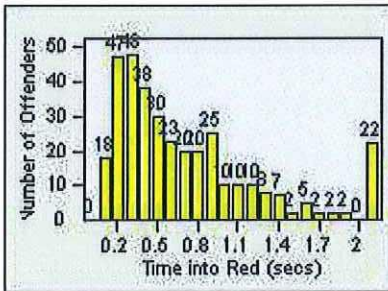

Redflex Redlight Offender Statistics

CONTRACT: Commerce
 DATE FROM: 01-May-2018

LOCATION: COM-TEGA-03 Garfield and Telegraph
 DATE TO: 31-May-2018

LANE 1

LANE 2

LANE 3

Redflex Redlight Offender Statistics

CONTRACT: Commerce LOCATION: COM-TEGA-03 Garfield and Telegraph
 DATE FROM: 01-May-2018 DATE TO: 31-May-2018

LANE 4

LANE 5

LANE TOTAL

Redflex Redlight Offender Statistics

CONTRACT: Commerce LOCATION: COM-TEGA-03 Garfield and Telegraph
DATE FROM: 01-May-2018 DATE TO: 31-May-2018

Redflex Redlight Offender Statistics