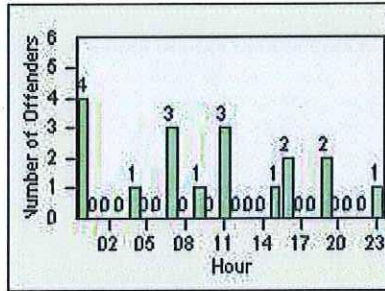

Redflex Redlight Offender Statistics

CONTRACT: Commerce
 DATE FROM: 01-May-2018

LOCATION: COM-SLGA-03 Slauson Ave and Gage Ave
 DATE TO: 31-May-2018

LANE 1

LANE 2

LANE 3

Redflex Redlight Offender Statistics