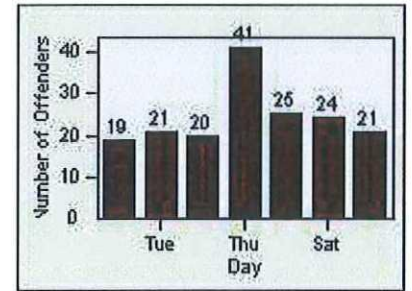

LANE 4

LANE 5

LANE TOTAL

Redflex Redlight Offender Statistics

CONTRACT: Commerce LOCATION: COM-TEGA-03 Garfield and Telegraph
DATE FROM: 01-May-2018 DATE TO: 31-May-2018

Redflex Redlight Offender Statistics

CONTRACT: Commerce LOCATION: COM-TEGA-01 Garfield and Telegraph
 DATE FROM: 01-May-2018 DATE TO: 31-May-2018

LANE 1

LANE 2

LANE 3

Redflex Redlight Offender Statistics

CONTRACT: Commerce
 DATE FROM: 01-May-2018

LOCATION: COM-TEGA-01 Garfield and Telegraph
 DATE TO: 31-May-2018

LANE 4

LANE 5

LANE TOTAL

Redflex Redlight Offender Statistics

CONTRACT: Commerce LOCATION: COM-TEGA-01 Garfield and Telegraph
DATE FROM: 01-May-2018 DATE TO: 31-May-2018