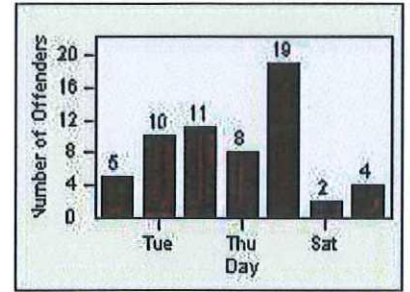

Redflex Redlight Offender Statistics

CONTRACT: Commerce
DATE FROM: 01-May-2018

LOCATION: COM-EASL-01 Slauson Ave and Eastern Ave
DATE TO: 31-May-2018

LANE 1

LANE 2

LANE 3

Reflex Redlight Offender Statistics

CONTRACT: Commerce LOCATION: COM-EASL-01 Slauson Ave and Eastern Ave
 DATE FROM: 01-May-2018 DATE TO: 31-May-2018

LANE 4

LANE 5

LANE TOTAL

Redflex Redlight Offender Statistics

CONTRACT: Commerce LOCATION: COM-EASL-01 Slauson Ave and Eastern Ave
DATE FROM: 01-May-2018 DATE TO: 31-May-2018