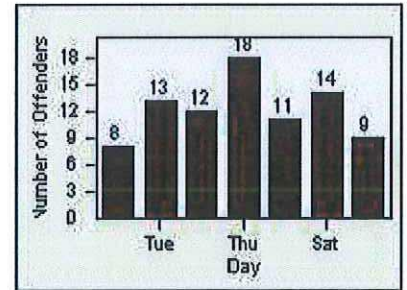

LOCATION: COM-TEGA-01 Garfield and Telegraph
 DATE TO: 31-May-2018

LANE 4

LANE 5

LANE TOTAL

Redflex Redlight Offender Statistics

CONTRACT: Commerce LOCATION: COM-TEGA-01 Garfield and Telegraph
DATE FROM: 01-May-2018 DATE TO: 31-May-2018

Redflex Redlight Offender Statistics

CONTRACT: Commerce
 DATE FROM: 01-May-2018

LOCATION: COM-TGAT-01 Atlantic Blvd and Telegraph Rd
 DATE TO: 31-May-2018

LANE 1

LANE 2

LANE 3

Redflex Redlight Offender Statistics

CONTRACT: Commerce LOCATION: COM-TGAT-01 Atlantic Blvd and Telegraph Rd
 DATE FROM: 01-May-2018 DATE TO: 31-May-2018

LANE 4

LANE 5

LANE TOTAL

Redflex Redlight Offender Statistics

CONTRACT: Commerce LOCATION: COM-TGAT-01 Atlantic Blvd and Telegraph Rd
DATE FROM: 01-May-2018 DATE TO: 31-May-2018