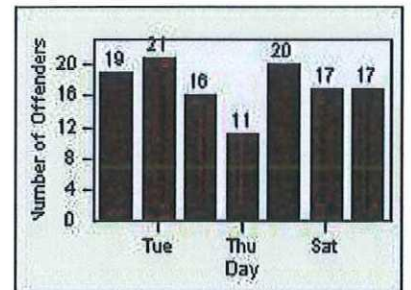

CONTRACT: Commerce LOCATION: COM-SLGA-03 Slauson Ave and Gage Ave
 DATE FROM: 01-May-2018 DATE TO: 31-May-2018

LANE 4

LANE 5

LANE TOTAL

Redflex Redlight Offender Statistics

CONTRACT: Commerce LOCATION: COM-SLGA-03 Slauson Ave and Gage Ave
DATE FROM: 01-May-2018 DATE TO: 31-May-2018