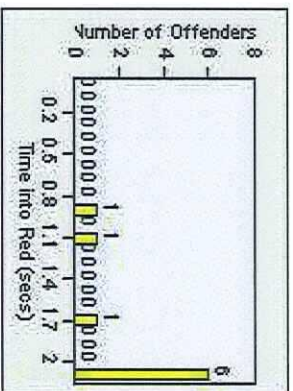

Redflex Redlight Offender Statistics

CONTRACT: Commerce LOCATION: COM-TEGA-01 Garfield and Telegraph
DATE FROM: 01-May-2018 DATE TO: 31-May-2018

LANE 1