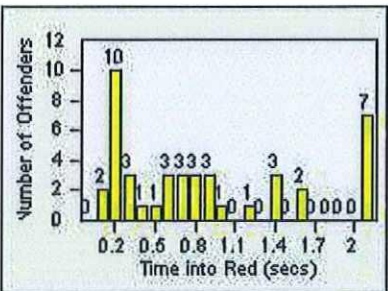

Redflex Redlight Offender Statistics

CONTRACT: Commerce
 DATE FROM: 01-May-2018

LOCATION: COM-ATTG-03R Atlantic Blvd and Telegraph Rd
 DATE TO: 31-May-2018

LANE 1

LANE 2

LANE 3

Redflex Redlight Offender Statistics

Redflex Redlight Offender Statistics

CONTRACT: Commerce
 DATE FROM: 01-May-2018

LOCATION: COM-ATTG-03L Atlantic Blvd and Telegraph Rd
 DATE TO: 31-May-2018

LANE 1

LANE 2

LANE 3

Redflex Redlight Offender Statistics

Redflex Redlight Offender Statistics

CONTRACT: Commerce
DATE FROM: 01-May-2018

LOCATION: COM-EASL-01 Slauson Ave and Eastern Ave
DATE TO: 31-May-2018

LANE 1

LANE 2

LANE 3

Reflex Redlight Offender Statistics

CONTRACT: Commerce LOCATION: COM-EASL-01 Slauson Ave and Eastern Ave
 DATE FROM: 01-May-2018 DATE TO: 31-May-2018

LANE 4

LANE 5

LANE TOTAL

Redflex Redlight Offender Statistics

CONTRACT: Commerce LOCATION: COM-EASL-01 Slauson Ave and Eastern Ave
DATE FROM: 01-May-2018 DATE TO: 31-May-2018