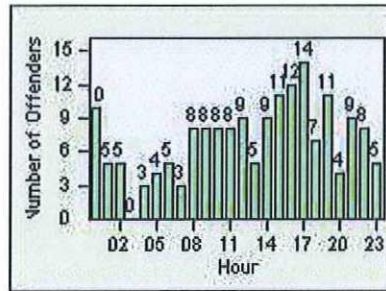

LANE 4

LANE 5

LANE TOTAL

Redflex Redlight Offender Statistics

CONTRACT: Commerce LOCATION: COM-TEGA-03 Garfield and Telegraph
DATE FROM: 01-May-2018 DATE TO: 31-May-2018

Redflex Redlight Offender Statistics

CONTRACT: Commerce LOCATION: COM-TEGA-01 Garfield and Telegraph
 DATE FROM: 01-May-2018 DATE TO: 31-May-2018

LANE 1

LANE 2

LANE 3

Redflex Redlight Offender Statistics

CONTRACT: Commerce
 DATE FROM: 01-May-2018

LOCATION: COM-TEGA-01 Garfield and Telegraph
 DATE TO: 31-May-2018

LANE 4

LANE 5

LANE TOTAL

Redflex Redlight Offender Statistics

CONTRACT: Commerce LOCATION: COM-TEGA-01 Garfield and Telegraph
DATE FROM: 01-May-2018 DATE TO: 31-May-2018