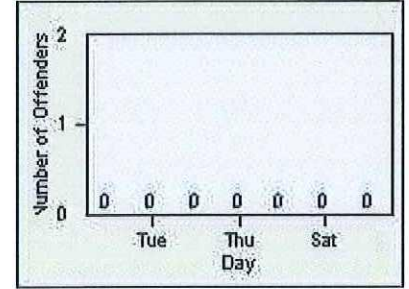

Redflex Redlight Offender Statistics

CONTRACT: Commerce
DATE FROM: 01-May-2018

LOCATION: COM-ATTG-03L Atlantic Blvd and Telegraph Rd
DATE TO: 31-May-2018

LANE 4