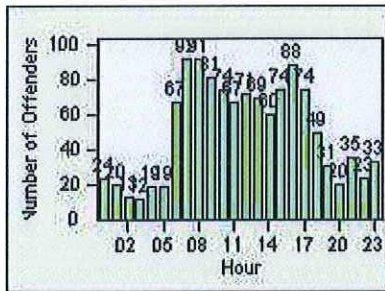

Redflex Redlight Offender Statistics

CONTRACT: Commerce
 DATE FROM: 01-May-2018

LOCATION: COM-TEGA-03 Garfield and Telegraph
 DATE TO: 31-May-2018

LANE 1

LANE 2

LANE 3

Redflex Redlight Offender Statistics

CONTRACT: Commerce LOCATION: COM-TEGA-03 Garfield and Telegraph
 DATE FROM: 01-May-2018 DATE TO: 31-May-2018

LANE 4

LANE 5

LANE TOTAL

Redflex Redlight Offender Statistics

CONTRACT: Commerce LOCATION: COM-TEGA-03 Garfield and Telegraph
DATE FROM: 01-May-2018 DATE TO: 31-May-2018

Redflex Redlight Offender Statistics