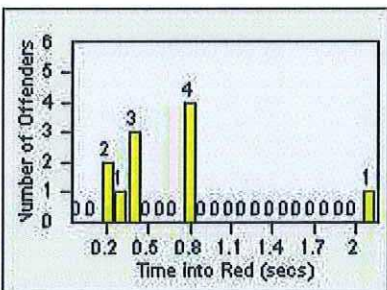

CONTRACT: Commerce
 DATE FROM: 01-May-2018

LOCATION: COM-ATTG-03L Atlantic Blvd and Telegraph Rd
 DATE TO: 31-May-2018

LANE 4

LANE 5

LANE TOTAL

Redflex Redlight Offender Statistics

CONTRACT: Commerce LOCATION: COM-ATTG-03L Atlantic Blvd and Telegraph Rd
DATE FROM: 01-May-2018 DATE TO: 31-May-2018

Redflex Redlight Offender Statistics

CONTRACT: Commerce
 DATE FROM: 01-May-2018

LOCATION: COM-SLEA-01 Slauson Ave and Eastern Ave
 DATE TO: 31-May-2018

LANE 1

LANE 2

LANE 3

Redflex Redlight Offender Statistics