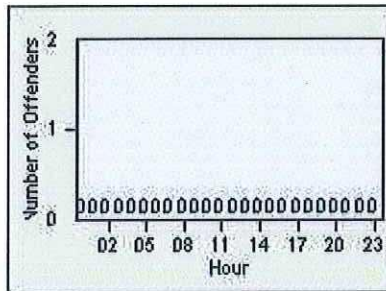

Redflex Redlight Offender Statistics

CONTRACT: Commerce LOCATION: COM-SLEA-01 Slauson Ave and Eastern Ave
DATE FROM: 01-May-2018 DATE TO: 31-May-2018

LANE 4

LANE 5

LANE TOTAL