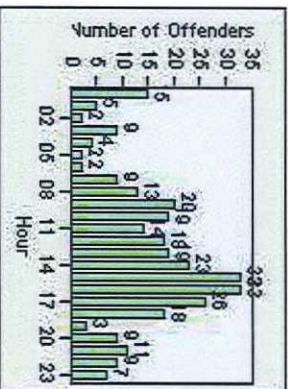

Redflex Redlight Offender Statistics

CONTRACT: Commerce LOCATION: COM-ATTG-03R Atlantic Blvd and Telegraph Rd
DATE FROM: 01-May-2018 DATE TO: 31-May-2018

LANE 4

LANE 5

LANE TOTAL