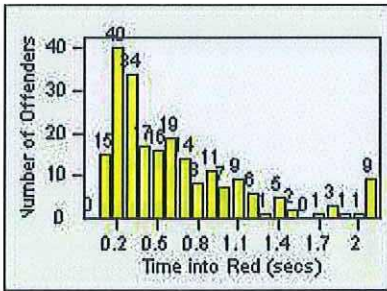

Redflex Redlight Offender Statistics

CONTRACT: Commerce
 DATE FROM: 01-May-2018

LOCATION: COM-ATTG-03R Atlantic Blvd and Telegraph Rd
 DATE TO: 31-May-2018

LANE 1

LANE 2

LANE 3

Redflex Redlight Offender Statistics

CONTRACT: Commerce LOCATION: COM-ATTG-03R Atlantic Blvd and Telegraph Rd
 DATE FROM: 01-May-2018 DATE TO: 31-May-2018

LANE 4

LANE 5

LANE TOTAL

Redflex Redlight Offender Statistics

CONTRACT: Commerce LOCATION: COM-ATTG-03R Atlantic Blvd and Telegraph Rd
DATE FROM: 01-May-2018 DATE TO: 31-May-2018

Redflex Redlight Offender Statistics

CONTRACT: Commerce
 DATE FROM: 01-May-2018

LOCATION: COM-ATTG-03L Atlantic Blvd and Telegraph Rd
 DATE TO: 31-May-2018

LANE 1

LANE 2

LANE 3

Redflex Redlight Offender Statistics