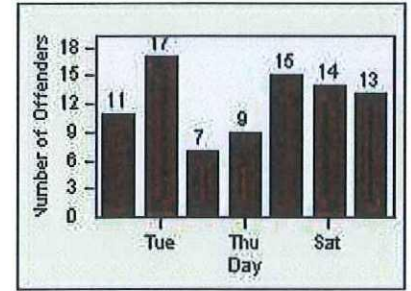

Redflex Redlight Offender Statistics

CONTRACT: Commerce LOCATION: COM-SLGA-03 Slauson Ave and Gage Ave
DATE FROM: 01-May-2018 DATE TO: 31-May-2018

LANE 4