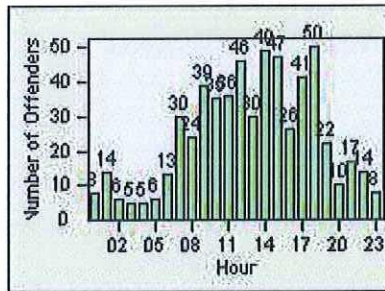

CONTRACT: Commerce LOCATION: COM-SLGA-01 Slauson Ave and Gage Ave
 DATE FROM: 01-May-2018 DATE TO: 31-May-2018

LANE 4

LANE 5

LANE TOTAL

Redflex Redlight Offender Statistics

CONTRACT: Commerce LOCATION: COM-SLGA-01 Slauson Ave and Gage Ave
DATE FROM: 01-May-2018 DATE TO: 31-May-2018

Redflex Redlight Offender Statistics

CONTRACT: Commerce
 DATE FROM: 01-May-2018

LOCATION: COM-TEGA-03 Garfield and Telegraph
 DATE TO: 31-May-2018

LANE 1

LANE 2

LANE 3

Redflex Redlight Offender Statistics

CONTRACT: Commerce LOCATION: COM-TEGA-03 Garfield and Telegraph
 DATE FROM: 01-May-2018 DATE TO: 31-May-2018