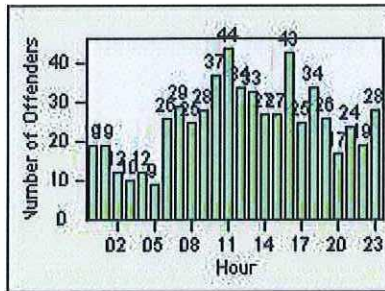

Redflex Redlight Offender Statistics

CONTRACT: Commerce
 DATE FROM: 01-May-2018

LOCATION: COM-TEGA-03 Garfield and Telegraph
 DATE TO: 31-May-2018

LANE 1

LANE 2

LANE 3

Redflex Redlight Offender Statistics

CONTRACT: Commerce LOCATION: COM-TEGA-03 Garfield and Telegraph
 DATE FROM: 01-May-2018 DATE TO: 31-May-2018

LANE 4

LANE 5

LANE TOTAL

Redflex Redlight Offender Statistics

CONTRACT: Commerce LOCATION: COM-TEGA-03 Garfield and Telegraph
DATE FROM: 01-May-2018 DATE TO: 31-May-2018

Redflex Redlight Offender Statistics