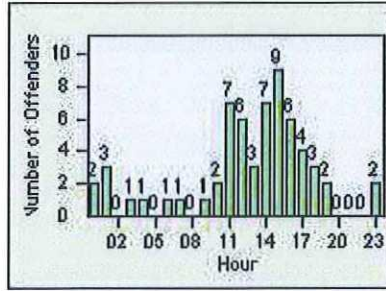

CONTRACT: Commerce LOCATION: COM-SLEA-01 Slauson Ave and Eastern Ave
 DATE FROM: 01-May-2018 DATE TO: 31-May-2018

LANE 4

LANE 5

LANE TOTAL

Redflex Redlight Offender Statistics

CONTRACT: Commerce LOCATION: COM-SLEA-01 Slauson Ave and Eastern Ave
DATE FROM: 01-May-2018 DATE TO: 31-May-2018

Redflex Redlight Offender Statistics

CONTRACT: Commerce
DATE FROM: 01-May-2018

LOCATION: COM-EASL-01 Slauson Ave and Eastern Ave
DATE TO: 31-May-2018

LANE 1

LANE 2

LANE 3

Reflex Redlight Offender Statistics