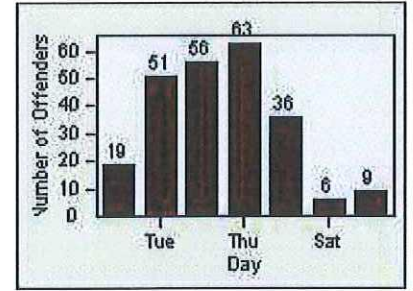

Redflex Redlight Offender Statistics

CONTRACT: Commerce
 DATE FROM: 01-May-2018

LOCATION: COM-TEGA-03 Garfield and Telegraph
 DATE TO: 31-May-2018

LANE 1

LANE 2

LANE 3

Redflex Redlight Offender Statistics

CONTRACT: Commerce LOCATION: COM-TEGA-03 Garfield and Telegraph
 DATE FROM: 01-May-2018 DATE TO: 31-May-2018