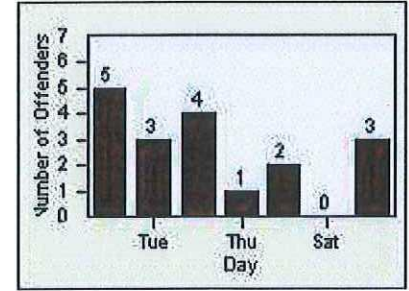

Redflex Redlight Offender Statistics

CONTRACT: Commerce
 DATE FROM: 01-May-2018

LOCATION: COM-SLGA-03 Slauson Ave and Gage Ave
 DATE TO: 31-May-2018

LANE 1

LANE 2

LANE 3

Redflex Redlight Offender Statistics