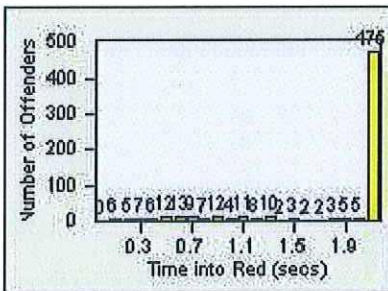

Redflex Redlight Offender Statistics

CONTRACT: Commerce
 DATE FROM: 01-May-2018

LOCATION: COM-TEGA-03 Garfield and Telegraph
 DATE TO: 31-May-2018

LANE 1

LANE 2

LANE 3

Redflex Redlight Offender Statistics

CONTRACT: Commerce LOCATION: COM-TEGA-03 Garfield and Telegraph
 DATE FROM: 01-May-2018 DATE TO: 31-May-2018

LANE 4

LANE 5

LANE TOTAL

Redflex Redlight Offender Statistics

CONTRACT: Commerce LOCATION: COM-TEGA-03 Garfield and Telegraph
DATE FROM: 01-May-2018 DATE TO: 31-May-2018

Redflex Redlight Offender Statistics