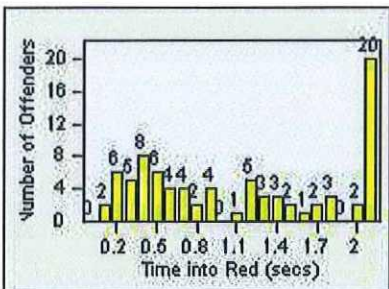

Redflex Redlight Offender Statistics

CONTRACT: Commerce
 DATE FROM: 01-May-2018

LOCATION: COM-ATTG-03R Atlantic Blvd and Telegraph Rd
 DATE TO: 31-May-2018

LANE 1

LANE 2

LANE 3

Redflex Redlight Offender Statistics

CONTRACT: Commerce LOCATION: COM-ATTG-03R Atlantic Blvd and Telegraph Rd
 DATE FROM: 01-May-2018 DATE TO: 31-May-2018

LANE 4

LANE 5

LANE TOTAL

Redflex Redlight Offender Statistics

CONTRACT: Commerce LOCATION: COM-ATTG-03R Atlantic Blvd and Telegraph Rd
DATE FROM: 01-May-2018 DATE TO: 31-May-2018