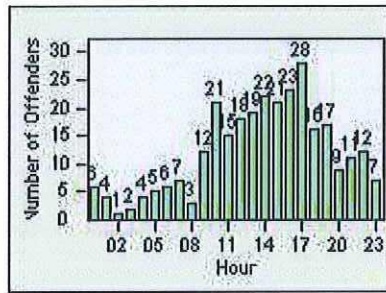

Redflex Redlight Offender Statistics

CONTRACT: Commerce LOCATION: COM-SLEA-01 Slauson Ave and Eastern Ave
DATE FROM: 01-May-2018 DATE TO: 31-May-2018

LANE 4