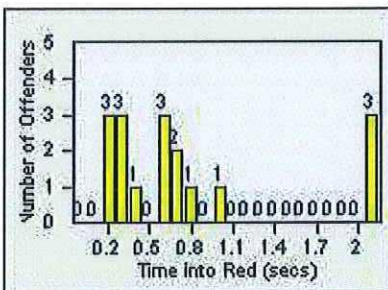

Redflex Redlight Offender Statistics

CONTRACT: Commerce
 DATE FROM: 01-May-2018

LOCATION: COM-SLGA-03 Slauson Ave and Gage Ave
 DATE TO: 31-May-2018

LANE 1

LANE 2

LANE 3

Redflex Redlight Offender Statistics