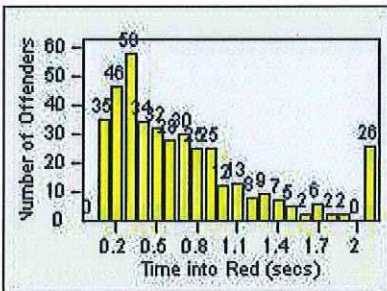

CONTRACT: Commerce LOCATION: COM-ATTG-03R Atlantic Blvd and Telegraph Rd
 DATE FROM: 01-May-2018 DATE TO: 31-May-2018

LANE 4

LANE 5

LANE TOTAL

Redflex Redlight Offender Statistics

CONTRACT: Commerce LOCATION: COM-ATTG-03R Atlantic Blvd and Telegraph Rd
DATE FROM: 01-May-2018 DATE TO: 31-May-2018

Redflex Redlight Offender Statistics

CONTRACT: Commerce
 DATE FROM: 01-May-2018

LOCATION: COM-ATTG-03L Atlantic Blvd and Telegraph Rd
 DATE TO: 31-May-2018

LANE 1

LANE 2

LANE 3

Redflex Redlight Offender Statistics

CONTRACT: Commerce
 DATE FROM: 01-May-2018

LOCATION: COM-ATTG-03L Atlantic Blvd and Telegraph Rd
 DATE TO: 31-May-2018

LANE 4

LANE 5

LANE TOTAL

Redflex Redlight Offender Statistics

CONTRACT: Commerce LOCATION: COM-ATTG-03L Atlantic Blvd and Telegraph Rd
DATE FROM: 01-May-2018 DATE TO: 31-May-2018