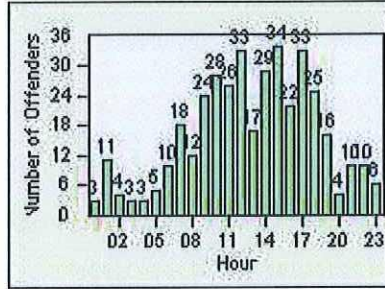

Redflex Redlight Offender Statistics

CONTRACT: Commerce LOCATION: COM-SLGA-01 Slauson Ave and Gage Ave
DATE FROM: 01-May-2018 DATE TO: 31-May-2018

LANE 4