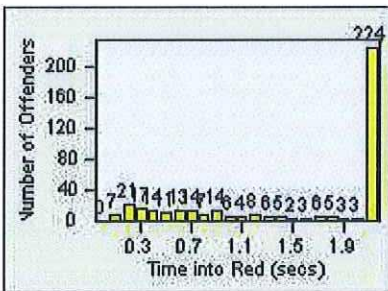

Redflex Redlight Offender Statistics

CONTRACT: Commerce
 DATE FROM: 01-May-2018

LOCATION: COM-ATTG-03L Atlantic Blvd and Telegraph Rd
 DATE TO: 31-May-2018

LANE 1

LANE 2

LANE 3

Redflex Redlight Offender Statistics

CONTRACT: Commerce
 DATE FROM: 01-May-2018

LOCATION: COM-ATTG-03L Atlantic Blvd and Telegraph Rd
 DATE TO: 31-May-2018

LANE 4

LANE 5

LANE TOTAL

Redflex Redlight Offender Statistics

CONTRACT: Commerce LOCATION: COM-ATTG-03L Atlantic Blvd and Telegraph Rd
DATE FROM: 01-May-2018 DATE TO: 31-May-2018

CONTRACT: Commerce LOCATION: COM-SLEA-01 Slauson Ave and Eastern Ave
 DATE FROM: 01-May-2018 DATE TO: 31-May-2018

LANE 4

LANE 5

LANE TOTAL

Redflex Redlight Offender Statistics

CONTRACT: Commerce LOCATION: COM-SLEA-01 Slauson Ave and Eastern Ave
DATE FROM: 01-May-2018 DATE TO: 31-May-2018

Redflex Redlight Offender Statistics

CONTRACT: Commerce
DATE FROM: 01-May-2018

LOCATION: COM-EASL-01 Slauson Ave and Eastern Ave
DATE TO: 31-May-2018

LANE 1

LANE 2

LANE 3

Reflex Redlight Offender Statistics