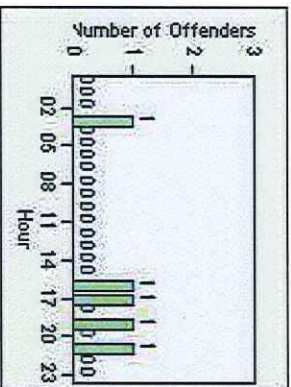

Redflex Redlight Offender Statistics

CONTRACT: Commerce LOCATION: COM-TEGA-01 Garfield and Telegraph
DATE FROM: 01-May-2018 DATE TO: 31-May-2018

LANE 1

LANE 2

LANE 3