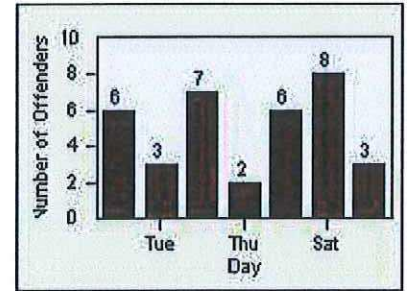

LOCATION: COM-TEGA-01 Garfield and Telegraph
 DATE TO: 31-May-2018

LANE 4

LANE 5

LANE TOTAL

Redflex Redlight Offender Statistics

CONTRACT: Commerce LOCATION: COM-TEGA-01 Garfield and Telegraph
DATE FROM: 01-May-2018 DATE TO: 31-May-2018

Redflex Redlight Offender Statistics

CONTRACT: Commerce
 DATE FROM: 01-May-2018

LOCATION: COM-TGAT-01 Atlantic Blvd and Telegraph Rd
 DATE TO: 31-May-2018

LANE 1

LANE 2

LANE 3

Redflex Redlight Offender Statistics