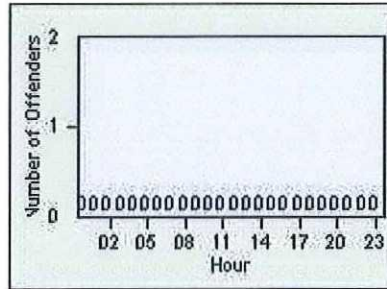

Redflex Redlight Offender Statistics

CONTRACT: Commerce
 DATE FROM: 01-May-2018

LOCATION: COM-TGAT-01 Atlantic Blvd and Telegraph Rd
 DATE TO: 31-May-2018

LANE 1

LANE 2

LANE 3

Redflex Redlight Offender Statistics

CONTRACT: Commerce LOCATION: COM-TGAT-01 Atlantic Blvd and Telegraph Rd
 DATE FROM: 01-May-2018 DATE TO: 31-May-2018

LANE 4

LANE 5

LANE TOTAL

Redflex Redlight Offender Statistics

CONTRACT: Commerce LOCATION: COM-TGAT-01 Atlantic Blvd and Telegraph Rd
DATE FROM: 01-May-2018 DATE TO: 31-May-2018

Redflex Redlight Offender Statistics

CONTRACT: Commerce
 DATE FROM: 01-May-2018

LOCATION: COM-ATTG-03R Atlantic Blvd and Telegraph Rd
 DATE TO: 31-May-2018

LANE 1

LANE 2

LANE 3

Redflex Redlight Offender Statistics