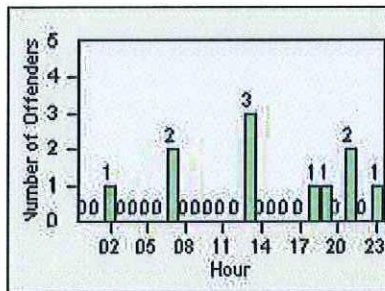

Redflex Redlight Offender Statistics

CONTRACT: Commerce
 DATE FROM: 01-May-2018

LOCATION: COM-ATTG-03L Atlantic Blvd and Telegraph Rd
 DATE TO: 31-May-2018

LANE 1

LANE 2

LANE 3

Redflex Redlight Offender Statistics

CONTRACT: Commerce
 DATE FROM: 01-May-2018

LOCATION: COM-ATTG-03L Atlantic Blvd and Telegraph Rd
 DATE TO: 31-May-2018

LANE 4

LANE 5

LANE TOTAL

Redflex Redlight Offender Statistics

CONTRACT: Commerce LOCATION: COM-ATTG-03L Atlantic Blvd and Telegraph Rd
DATE FROM: 01-May-2018 DATE TO: 31-May-2018

Redflex Redlight Offender Statistics

CONTRACT: Commerce
 DATE FROM: 01-May-2018

LOCATION: COM-SLEA-01 Slauson Ave and Eastern Ave
 DATE TO: 31-May-2018

LANE 1

LANE 2

LANE 3

Redflex Redlight Offender Statistics