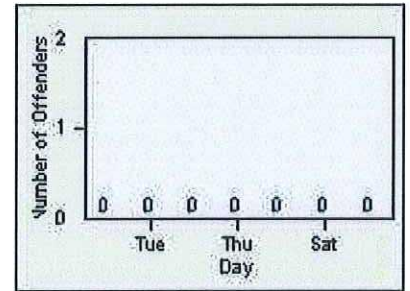

Redflex Redlight Offender Statistics

CONTRACT: Commerce LOCATION: COM-SLEA-01 Slauson Ave and Eastern Ave
DATE FROM: 01-May-2018 DATE TO: 31-May-2018

LANE 4

LANE 5

LANE TOTAL