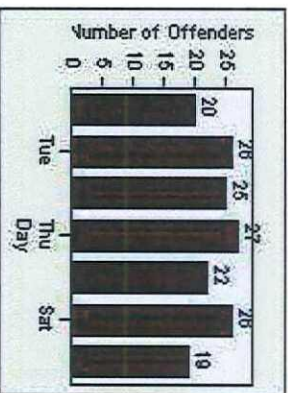

CONTRACT: Commerce LOCATION: COM-TGAT-01 Atlantic Blvd and Telegraph Rd
 DATE FROM: 01-May-2018 DATE TO: 31-May-2018

LANE 4

LANE 5

LANE TOTAL

Redflex Redlight Offender Statistics

CONTRACT: Commerce LOCATION: COM-TGAT-01 Atlantic Blvd and Telegraph Rd
DATE FROM: 01-May-2018 DATE TO: 31-May-2018