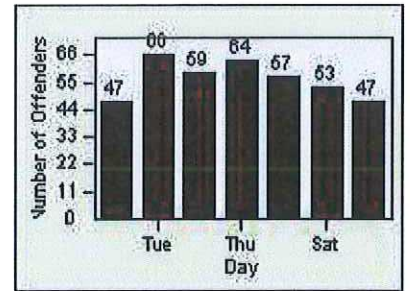

CONTRACT: Commerce LOCATION: COM-SLEA-01 Slauson Ave and Eastern Ave
 DATE FROM: 01-May-2018 DATE TO: 31-May-2018

LANE 4

LANE 5

LANE TOTAL

Redflex Redlight Offender Statistics

CONTRACT: Commerce LOCATION: COM-SLEA-01 Slauson Ave and Eastern Ave
DATE FROM: 01-May-2018 DATE TO: 31-May-2018