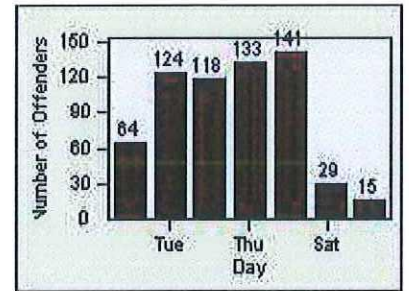

Redflex Redlight Offender Statistics

CONTRACT: Commerce
 DATE FROM: 01-May-2018

LOCATION: COM-ATTG-03L Atlantic Blvd and Telegraph Rd
 DATE TO: 31-May-2018

LANE 1

LANE 2

LANE 3

Redflex Redlight Offender Statistics

CONTRACT: Commerce
 DATE FROM: 01-May-2018

LOCATION: COM-ATTG-03L Atlantic Blvd and Telegraph Rd
 DATE TO: 31-May-2018

LANE 4

LANE 5

LANE TOTAL

Redflex Redlight Offender Statistics

CONTRACT: Commerce LOCATION: COM-ATTG-03L Atlantic Blvd and Telegraph Rd
DATE FROM: 01-May-2018 DATE TO: 31-May-2018

Redflex Redlight Offender Statistics

CONTRACT: Commerce
 DATE FROM: 01-May-2018

LOCATION: COM-SLEA-01 Slauson Ave and Eastern Ave
 DATE TO: 31-May-2018

LANE 1

LANE 2

LANE 3

Redflex Redlight Offender Statistics