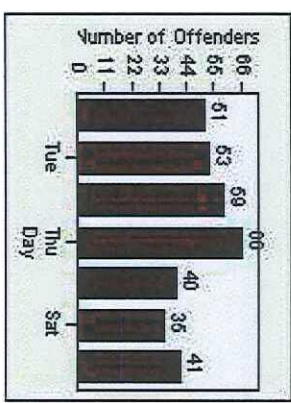

Redflex Redlight Offender Statistics

CONTRACT: Commerce
 DATE FROM: 01-May-2018

LOCATION: COM-ATTG-03R Atlantic Blvd and Telegraph Rd
 DATE TO: 31-May-2018

LANE 1

LANE 2

LANE 3

Redflex Redlight Offender Statistics

Redflex Redlight Offender Statistics

CONTRACT: Commerce
 DATE FROM: 01-May-2018

LOCATION: COM-ATTG-03L Atlantic Blvd and Telegraph Rd
 DATE TO: 31-May-2018

LANE 1

LANE 2

LANE 3

Redflex Redlight Offender Statistics

Redflex Redlight Offender Statistics

CONTRACT: Commerce
DATE FROM: 01-May-2018

LOCATION: COM-EASL-01 Slauson Ave and Eastern Ave
DATE TO: 31-May-2018

LANE 1

LANE 2

LANE 3

Reflex Redlight Offender Statistics

CONTRACT: Commerce LOCATION: COM-EASL-01 Slauson Ave and Eastern Ave
 DATE FROM: 01-May-2018 DATE TO: 31-May-2018

LANE 4

LANE 5

LANE TOTAL

Redflex Redlight Offender Statistics

CONTRACT: Commerce LOCATION: COM-EASL-01 Slauson Ave and Eastern Ave
DATE FROM: 01-May-2018 DATE TO: 31-May-2018