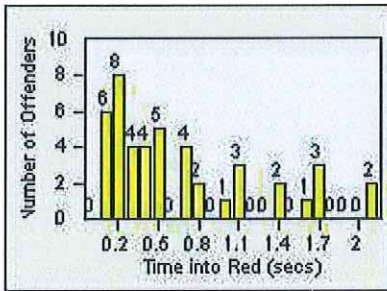

CONTRACT: Commerce LOCATION: COM-TEGA-01 Garfield and Telegraph
 DATE FROM: 01-May-2018 DATE TO: 31-May-2018

LANE 1

LANE 2

LANE 3

Redflex Redlight Offender Statistics

CONTRACT: Commerce
 DATE FROM: 01-May-2018

LOCATION: COM-TEGA-01 Garfield and Telegraph
 DATE TO: 31-May-2018

LANE 4

LANE 5

LANE TOTAL

Redflex Redlight Offender Statistics

CONTRACT: Commerce LOCATION: COM-TEGA-01 Garfield and Telegraph
DATE FROM: 01-May-2018 DATE TO: 31-May-2018

Redflex Redlight Offender Statistics

CONTRACT: Commerce
 DATE FROM: 01-May-2018

LOCATION: COM-TGAT-01 Atlantic Blvd and Telegraph Rd
 DATE TO: 31-May-2018

LANE 1

LANE 2

LANE 3

Redflex Redlight Offender Statistics