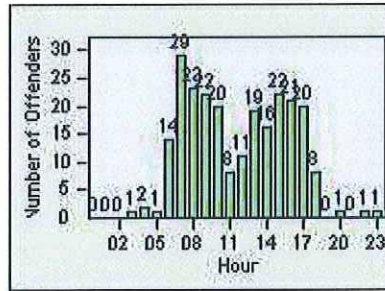

Redflex Redlight Offender Statistics

CONTRACT: Commerce
 DATE FROM: 01-May-2018

LOCATION: COM-TEGA-03 Garfield and Telegraph
 DATE TO: 31-May-2018

LANE 1

LANE 2

LANE 3

Redflex Redlight Offender Statistics

CONTRACT: Commerce LOCATION: COM-TEGA-03 Garfield and Telegraph
 DATE FROM: 01-May-2018 DATE TO: 31-May-2018