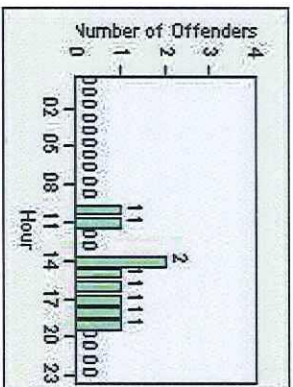

Redflex Redlight Offender Statistics

CONTRACT: Commerce
 DATE FROM: 01-May-2018

LOCATION: COM-TEGA-03 Garfield and Telegraph
 DATE TO: 31-May-2018

LANE 1

LANE 2

LANE 3

Redflex Redlight Offender Statistics

CONTRACT: Commerce LOCATION: COM-TEGA-03 Garfield and Telegraph
 DATE FROM: 01-May-2018 DATE TO: 31-May-2018

LANE 4

LANE 5

LANE TOTAL

Redflex Redlight Offender Statistics

CONTRACT: Commerce LOCATION: COM-TEGA-03 Garfield and Telegraph
DATE FROM: 01-May-2018 DATE TO: 31-May-2018

Redflex Redlight Offender Statistics

CONTRACT: Commerce LOCATION: COM-TEGA-01 Garfield and Telegraph
 DATE FROM: 01-May-2018 DATE TO: 31-May-2018

LANE 1

LANE 2

LANE 3

Redflex Redlight Offender Statistics

CONTRACT: Commerce
 DATE FROM: 01-May-2018