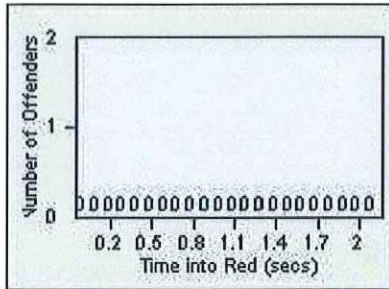

Redflex Redlight Offender Statistics

CONTRACT: Commerce
 DATE FROM: 01-May-2018

LOCATION: COM-TGAT-01 Atlantic Blvd and Telegraph Rd
 DATE TO: 31-May-2018

LANE 1

LANE 2

LANE 3

Redflex Redlight Offender Statistics

CONTRACT: Commerce LOCATION: COM-TGAT-01 Atlantic Blvd and Telegraph Rd
 DATE FROM: 01-May-2018 DATE TO: 31-May-2018

LANE 4

LANE 5

LANE TOTAL

Redflex Redlight Offender Statistics

CONTRACT: Commerce LOCATION: COM-TGAT-01 Atlantic Blvd and Telegraph Rd
DATE FROM: 01-May-2018 DATE TO: 31-May-2018

Redflex Redlight Offender Statistics

CONTRACT: Commerce
 DATE FROM: 01-May-2018

LOCATION: COM-ATTG-03R Atlantic Blvd and Telegraph Rd
 DATE TO: 31-May-2018

LANE 1

LANE 2

LANE 3

Redflex Redlight Offender Statistics