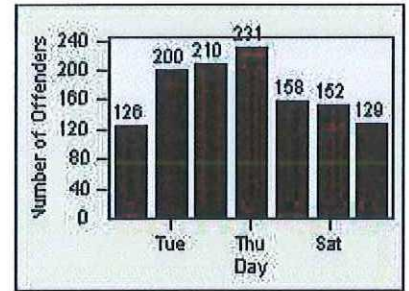

Redflex Redlight Offender Statistics

CONTRACT: Commerce
 DATE FROM: 01-May-2018

LOCATION: COM-TEGA-03 Garfield and Telegraph
 DATE TO: 31-May-2018

LANE 1

LANE 2

LANE 3

Redflex Redlight Offender Statistics

CONTRACT: Commerce LOCATION: COM-TEGA-03 Garfield and Telegraph
 DATE FROM: 01-May-2018 DATE TO: 31-May-2018

LANE 4

LANE 5

LANE TOTAL

Redflex Redlight Offender Statistics

CONTRACT: Commerce LOCATION: COM-TEGA-03 Garfield and Telegraph
DATE FROM: 01-May-2018 DATE TO: 31-May-2018

Redflex Redlight Offender Statistics

CONTRACT: Commerce LOCATION: COM-TEGA-01 Garfield and Telegraph
 DATE FROM: 01-May-2018 DATE TO: 31-May-2018

LANE 1

LANE 2

LANE 3

Redflex Redlight Offender Statistics

CONTRACT: Commerce
 DATE FROM: 01-May-2018