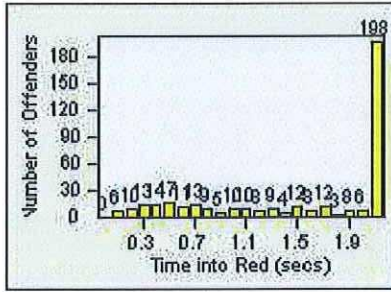

Redflex Redlight Offender Statistics

CONTRACT: Commerce LOCATION: COM-SLGA-01 Slauson Ave and Gage Ave
DATE FROM: 01-May-2018 DATE TO: 31-May-2018

LANE 4