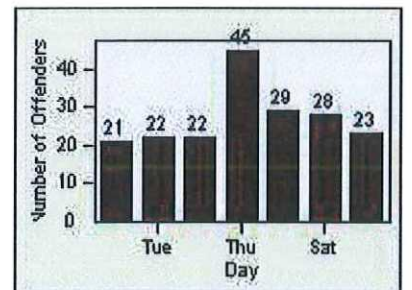

CONTRACT: Commerce LOCATION: COM-TEGA-01 Garfield and Telegraph
 DATE FROM: 01-May-2018 DATE TO: 31-May-2018

LANE 1

LANE 2

LANE 3

Redflex Redlight Offender Statistics

CONTRACT: Commerce
 DATE FROM: 01-May-2018

LOCATION: COM-TEGA-01 Garfield and Telegraph
 DATE TO: 31-May-2018

LANE 4

LANE 5

LANE TOTAL

Redflex Redlight Offender Statistics

CONTRACT: Commerce LOCATION: COM-TEGA-01 Garfield and Telegraph
DATE FROM: 01-May-2018 DATE TO: 31-May-2018