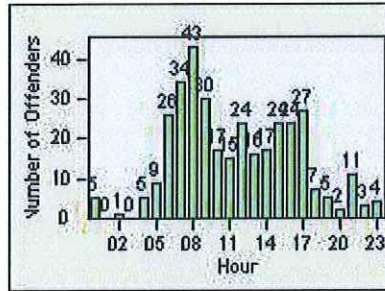

Redflex Redlight Offender Statistics

CONTRACT: Commerce
 DATE FROM: 01-May-2018

LOCATION: COM-TEGA-03 Garfield and Telegraph
 DATE TO: 31-May-2018

LANE 1

LANE 2

LANE 3

Redflex Redlight Offender Statistics

CONTRACT: Commerce LOCATION: COM-TEGA-03 Garfield and Telegraph
 DATE FROM: 01-May-2018 DATE TO: 31-May-2018

LANE 4

LANE 5

LANE TOTAL

Redflex Redlight Offender Statistics

CONTRACT: Commerce LOCATION: COM-TEGA-03 Garfield and Telegraph
DATE FROM: 01-May-2018 DATE TO: 31-May-2018

Redflex Redlight Offender Statistics