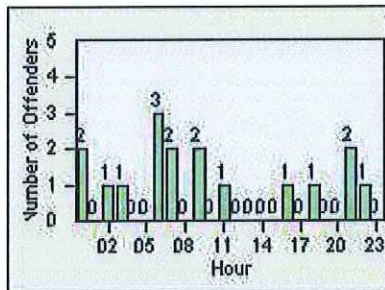

Redflex Redlight Offender Statistics

CONTRACT: Commerce
 DATE FROM: 01-May-2018

LOCATION: COM-SLGA-03 Slauson Ave and Gage Ave
 DATE TO: 31-May-2018

LANE 1

LANE 2

LANE 3

Redflex Redlight Offender Statistics