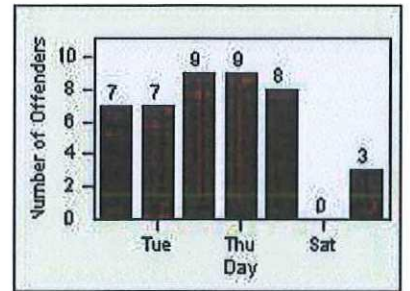

Redflex Redlight Offender Statistics

CONTRACT: Commerce
DATE FROM: 01-May-2018

LOCATION: COM-EASL-01 Slauson Ave and Eastern Ave
DATE TO: 31-May-2018

LANE 1

LANE 2

LANE 3

Reflex Redlight Offender Statistics

CONTRACT: Commerce LOCATION: COM-EASL-01 Slauson Ave and Eastern Ave
 DATE FROM: 01-May-2018 DATE TO: 31-May-2018

LANE 4

LANE 5

LANE TOTAL

Redflex Redlight Offender Statistics

CONTRACT: Commerce LOCATION: COM-EASL-01 Slauson Ave and Eastern Ave
DATE FROM: 01-May-2018 DATE TO: 31-May-2018