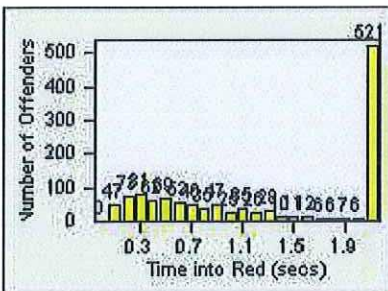

Redflex Redlight Offender Statistics

CONTRACT: Commerce
 DATE FROM: 01-May-2018

LOCATION: COM-TEGA-03 Garfield and Telegraph
 DATE TO: 31-May-2018

LANE 1

LANE 2

LANE 3

Redflex Redlight Offender Statistics

CONTRACT: Commerce LOCATION: COM-TEGA-03 Garfield and Telegraph
 DATE FROM: 01-May-2018 DATE TO: 31-May-2018

LANE 4

LANE 5

LANE TOTAL

Redflex Redlight Offender Statistics

CONTRACT: Commerce LOCATION: COM-TEGA-03 Garfield and Telegraph
DATE FROM: 01-May-2018 DATE TO: 31-May-2018

Redflex Redlight Offender Statistics