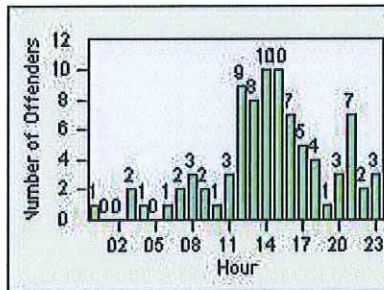

LOCATION: COM-TEGA-01 Garfield and Telegraph
 DATE TO: 31-May-2018

LANE 4

LANE 5

LANE TOTAL

Redflex Redlight Offender Statistics

CONTRACT: Commerce LOCATION: COM-TEGA-01 Garfield and Telegraph
DATE FROM: 01-May-2018 DATE TO: 31-May-2018

Redflex Redlight Offender Statistics

CONTRACT: Commerce
 DATE FROM: 01-May-2018

LOCATION: COM-TGAT-01 Atlantic Blvd and Telegraph Rd
 DATE TO: 31-May-2018

LANE 1

LANE 2

LANE 3

Redflex Redlight Offender Statistics