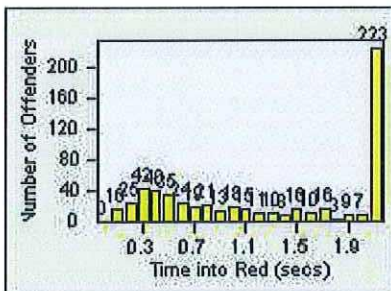

CONTRACT: Commerce LOCATION: COM-SLGA-01 Slauson Ave and Gage Ave
 DATE FROM: 01-May-2018 DATE TO: 31-May-2018

LANE 4

LANE 5

LANE TOTAL

Redflex Redlight Offender Statistics

CONTRACT: Commerce LOCATION: COM-SLGA-01 Slauson Ave and Gage Ave
DATE FROM: 01-May-2018 DATE TO: 31-May-2018

Redflex Redlight Offender Statistics

CONTRACT: Commerce
 DATE FROM: 01-May-2018

LOCATION: COM-TEGA-03 Garfield and Telegraph
 DATE TO: 31-May-2018

LANE 1

LANE 2

LANE 3

Redflex Redlight Offender Statistics

CONTRACT: Commerce LOCATION: COM-TEGA-03 Garfield and Telegraph
 DATE FROM: 01-May-2018 DATE TO: 31-May-2018