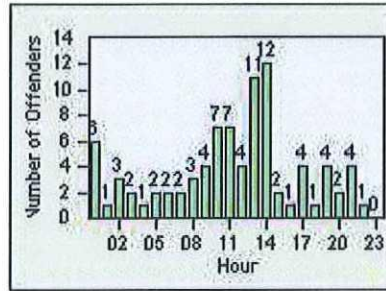

Redflex Redlight Offender Statistics

CONTRACT: Commerce LOCATION: COM-SLGA-03 Slauson Ave and Gage Ave
DATE FROM: 01-May-2018 DATE TO: 31-May-2018

LANE 4