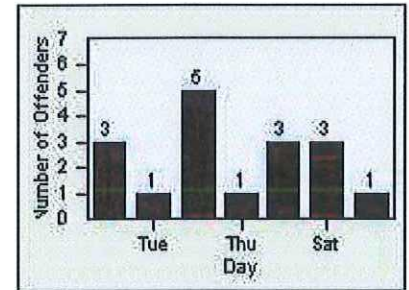

Redflex Redlight Offender Statistics

CONTRACT: Commerce
 DATE FROM: 01-May-2018

LOCATION: COM-SLGA-03 Slauson Ave and Gage Ave
 DATE TO: 31-May-2018

LANE 1

LANE 2

LANE 3

Redflex Redlight Offender Statistics