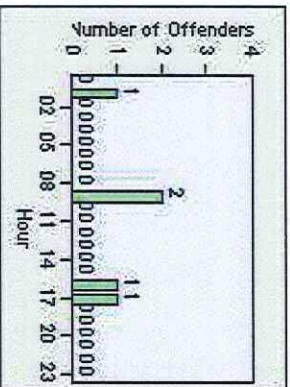

CONTRACT: Commerce LOCATION: COM-TEGA-01 Garfield and Telegraph
 DATE FROM: 01-May-2018 DATE TO: 31-May-2018

LANE 1

LANE 2

LANE 3

Redflex Redlight Offender Statistics

CONTRACT: Commerce
 DATE FROM: 01-May-2018

LOCATION: COM-TEGA-01 Garfield and Telegraph
 DATE TO: 31-May-2018

LANE 4

LANE 5

LANE TOTAL

Redflex Redlight Offender Statistics

CONTRACT: Commerce LOCATION: COM-TEGA-01 Garfield and Telegraph
DATE FROM: 01-May-2018 DATE TO: 31-May-2018