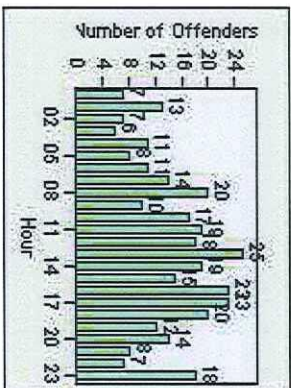

Redflex Redlight Offender Statistics

CONTRACT: Commerce
DATE FROM: 01-May-2018

LOCATION: COM-EASL-01 Slauson Ave and Eastern Ave
DATE TO: 31-May-2018

LANE 1

LANE 2

LANE 3

Reflex Redlight Offender Statistics

CONTRACT: Commerce LOCATION: COM-EASL-01 Slauson Ave and Eastern Ave
 DATE FROM: 01-May-2018 DATE TO: 31-May-2018

LANE 4

LANE 5

LANE TOTAL

Redflex Redlight Offender Statistics

CONTRACT: Commerce LOCATION: COM-EASL-01 Slauson Ave and Eastern Ave
DATE FROM: 01-May-2018 DATE TO: 31-May-2018