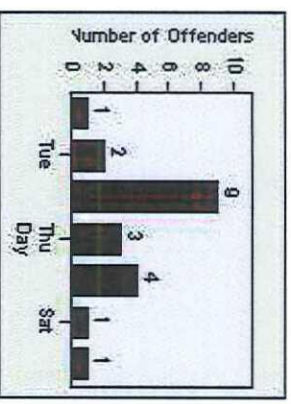

Redflex Redlight Offender Statistics

CONTRACT: Commerce LOCATION: COM-SLGA-01 Slauson Ave and Gage Ave
 DATE FROM: 01-May-2018 DATE TO: 31-May-2018

LANE 1

LANE 2

LANE 3

Redflex Redlight Offender Statistics