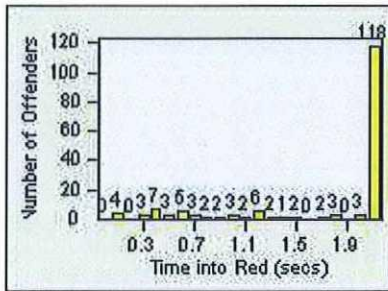

LANE 4

LANE 5

LANE TOTAL

Redflex Redlight Offender Statistics

CONTRACT: Commerce LOCATION: COM-TEGA-03 Garfield and Telegraph
DATE FROM: 01-May-2018 DATE TO: 31-May-2018

Redflex Redlight Offender Statistics

CONTRACT: Commerce LOCATION: COM-TEGA-01 Garfield and Telegraph
 DATE FROM: 01-May-2018 DATE TO: 31-May-2018

LANE 1

LANE 2

LANE 3

Redflex Redlight Offender Statistics

CONTRACT: Commerce
 DATE FROM: 01-May-2018

LOCATION: COM-TEGA-01 Garfield and Telegraph
 DATE TO: 31-May-2018

LANE 4

LANE 5

LANE TOTAL

Redflex Redlight Offender Statistics

CONTRACT: Commerce LOCATION: COM-TEGA-01 Garfield and Telegraph
DATE FROM: 01-May-2018 DATE TO: 31-May-2018