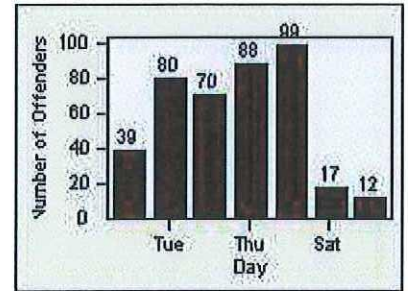

Redflex Redlight Offender Statistics

CONTRACT: Commerce
 DATE FROM: 01-May-2018

LOCATION: COM-ATTG-03L Atlantic Blvd and Telegraph Rd
 DATE TO: 31-May-2018

LANE 1

LANE 2

LANE 3

Redflex Redlight Offender Statistics