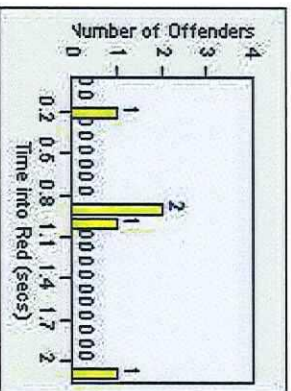

Redflex Redlight Offender Statistics

CONTRACT: Commerce
 DATE FROM: 01-May-2018

LOCATION: COM-TEGA-03 Garfield and Telegraph
 DATE TO: 31-May-2018

LANE 1

LANE 2

LANE 3

Redflex Redlight Offender Statistics

CONTRACT: Commerce LOCATION: COM-TEGA-03 Garfield and Telegraph
 DATE FROM: 01-May-2018 DATE TO: 31-May-2018

LANE 4

LANE 5

LANE TOTAL

Redflex Redlight Offender Statistics

CONTRACT: Commerce LOCATION: COM-TEGA-03 Garfield and Telegraph
DATE FROM: 01-May-2018 DATE TO: 31-May-2018

Redflex Redlight Offender Statistics

CONTRACT: Commerce LOCATION: COM-TEGA-01 Garfield and Telegraph
 DATE FROM: 01-May-2018 DATE TO: 31-May-2018

LANE 1

LANE 2

LANE 3

Redflex Redlight Offender Statistics

CONTRACT: Commerce
 DATE FROM: 01-May-2018