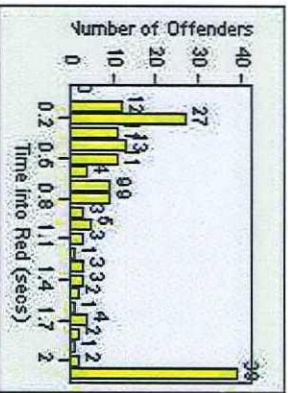

CONTRACT: Commerce LOCATION: COM-TGAT-01 Atlantic Blvd and Telegraph Rd
 DATE FROM: 01-May-2018 DATE TO: 31-May-2018

LANE 4

LANE 5

LANE TOTAL

Redflex Redlight Offender Statistics

CONTRACT: Commerce LOCATION: COM-TGAT-01 Atlantic Blvd and Telegraph Rd
DATE FROM: 01-May-2018 DATE TO: 31-May-2018