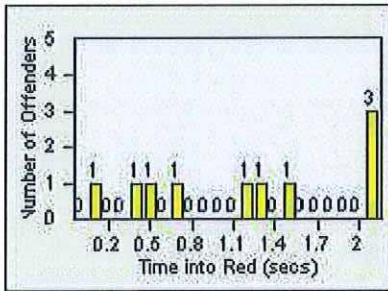

Redflex Redlight Offender Statistics

CONTRACT: Commerce
 DATE FROM: 01-May-2018

LOCATION: COM-TEGA-03 Garfield and Telegraph
 DATE TO: 31-May-2018

LANE 1

LANE 2

LANE 3

Redflex Redlight Offender Statistics

CONTRACT: Commerce LOCATION: COM-TEGA-03 Garfield and Telegraph
 DATE FROM: 01-May-2018 DATE TO: 31-May-2018

LANE 4

LANE 5

LANE TOTAL

Redflex Redlight Offender Statistics

CONTRACT: Commerce LOCATION: COM-TEGA-03 Garfield and Telegraph
DATE FROM: 01-May-2018 DATE TO: 31-May-2018

Redflex Redlight Offender Statistics