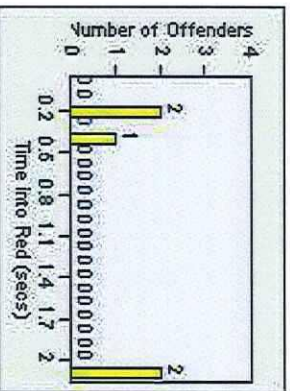

LANE 4

LANE 5

LANE TOTAL

Redflex Redlight Offender Statistics

CONTRACT: Commerce LOCATION: COM-TEGA-03 Garfield and Telegraph
DATE FROM: 01-May-2018 DATE TO: 31-May-2018

Redflex Redlight Offender Statistics

CONTRACT: Commerce LOCATION: COM-TEGA-01 Garfield and Telegraph
 DATE FROM: 01-May-2018 DATE TO: 31-May-2018

LANE 1

LANE 2

LANE 3

Redflex Redlight Offender Statistics

CONTRACT: Commerce
 DATE FROM: 01-May-2018

LOCATION: COM-TEGA-01 Garfield and Telegraph
 DATE TO: 31-May-2018

LANE 4

LANE 5

LANE TOTAL

Redflex Redlight Offender Statistics

CONTRACT: Commerce LOCATION: COM-TEGA-01 Garfield and Telegraph
DATE FROM: 01-May-2018 DATE TO: 31-May-2018