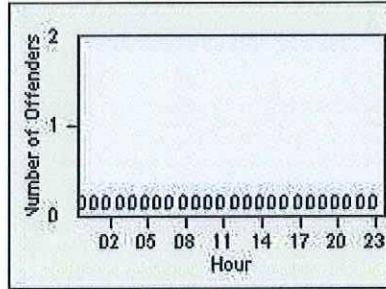

Redflex Redlight Offender Statistics

CONTRACT: Commerce
 DATE FROM: 01-May-2018

LOCATION: COM-ATTG-03R Atlantic Blvd and Telegraph Rd
 DATE TO: 31-May-2018

LANE 1

LANE 2

LANE 3

Redflex Redlight Offender Statistics

CONTRACT: Commerce LOCATION: COM-ATTG-03R Atlantic Blvd and Telegraph Rd
 DATE FROM: 01-May-2018 DATE TO: 31-May-2018

LANE 4

LANE 5

LANE TOTAL

Redflex Redlight Offender Statistics

CONTRACT: Commerce LOCATION: COM-ATTG-03R Atlantic Blvd and Telegraph Rd
DATE FROM: 01-May-2018 DATE TO: 31-May-2018

Redflex Redlight Offender Statistics

CONTRACT: Commerce
 DATE FROM: 01-May-2018

LOCATION: COM-ATTG-03L Atlantic Blvd and Telegraph Rd
 DATE TO: 31-May-2018

LANE 1

LANE 2

LANE 3

Redflex Redlight Offender Statistics

CONTRACT: Commerce
 DATE FROM: 01-May-2018

LOCATION: COM-ATTG-03L Atlantic Blvd and Telegraph Rd
 DATE TO: 31-May-2018

LANE 4

LANE 5

LANE TOTAL

Redflex Redlight Offender Statistics

CONTRACT: Commerce LOCATION: COM-ATTG-03L Atlantic Blvd and Telegraph Rd
DATE FROM: 01-May-2018 DATE TO: 31-May-2018