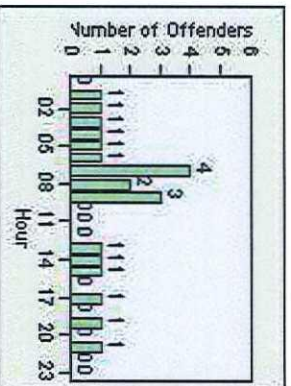

Redflex Redlight Offender Statistics

CONTRACT: Commerce LOCATION: COM-SLGA-01 Slauson Ave and Gage Ave
 DATE FROM: 01-May-2018 DATE TO: 31-May-2018

LANE 1

LANE 2

LANE 3

Redflex Redlight Offender Statistics