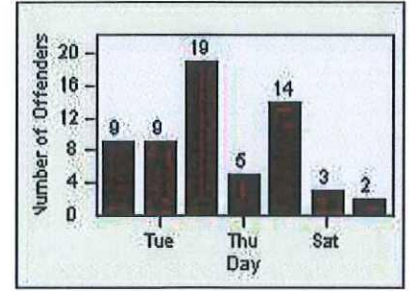

CONTRACT: Commerce LOCATION: COM-SLEA-01 Slauson Ave and Eastern Ave
 DATE FROM: 01-May-2018 DATE TO: 31-May-2018

LANE 4

LANE 5

LANE TOTAL

Redflex Redlight Offender Statistics

CONTRACT: Commerce LOCATION: COM-SLEA-01 Slauson Ave and Eastern Ave
DATE FROM: 01-May-2018 DATE TO: 31-May-2018

Redflex Redlight Offender Statistics

CONTRACT: Commerce
DATE FROM: 01-May-2018

LOCATION: COM-EASL-01 Slauson Ave and Eastern Ave
DATE TO: 31-May-2018

LANE 1

LANE 2

LANE 3

Reflex Redlight Offender Statistics