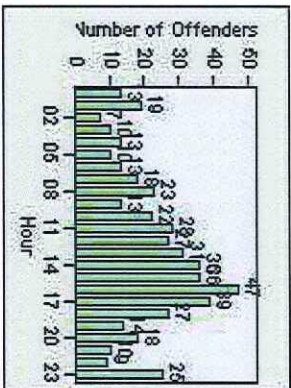

Redflex Redlight Offender Statistics

CONTRACT: Commerce
DATE FROM: 01-May-2018

LOCATION: COM-EASL-01 Slauson Ave and Eastern Ave
DATE TO: 31-May-2018

LANE 1

LANE 2

LANE 3

Reflex Redlight Offender Statistics

CONTRACT: Commerce LOCATION: COM-EASL-01 Slauson Ave and Eastern Ave
 DATE FROM: 01-May-2018 DATE TO: 31-May-2018

LANE 4

LANE 5

LANE TOTAL

Redflex Redlight Offender Statistics

CONTRACT: Commerce LOCATION: COM-EASL-01 Slauson Ave and Eastern Ave
DATE FROM: 01-May-2018 DATE TO: 31-May-2018