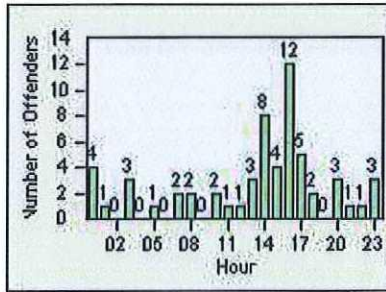

Redflex Redlight Offender Statistics

CONTRACT: Commerce
 DATE FROM: 01-May-2018

LOCATION: COM-ATTG-03R Atlantic Blvd and Telegraph Rd
 DATE TO: 31-May-2018

LANE 1

LANE 2

LANE 3

Redflex Redlight Offender Statistics

Redflex Redlight Offender Statistics

CONTRACT: Commerce
 DATE FROM: 01-May-2018

LOCATION: COM-ATTG-03L Atlantic Blvd and Telegraph Rd
 DATE TO: 31-May-2018

LANE 1

LANE 2

LANE 3

Redflex Redlight Offender Statistics

Redflex Redlight Offender Statistics

CONTRACT: Commerce
DATE FROM: 01-May-2018

LOCATION: COM-EASL-01 Slauson Ave and Eastern Ave
DATE TO: 31-May-2018

LANE 1

LANE 2

LANE 3

Reflex Redlight Offender Statistics

CONTRACT: Commerce LOCATION: COM-EASL-01 Slauson Ave and Eastern Ave
 DATE FROM: 01-May-2018 DATE TO: 31-May-2018

LANE 4

LANE 5

LANE TOTAL

Redflex Redlight Offender Statistics

CONTRACT: Commerce LOCATION: COM-EASL-01 Slauson Ave and Eastern Ave
DATE FROM: 01-May-2018 DATE TO: 31-May-2018