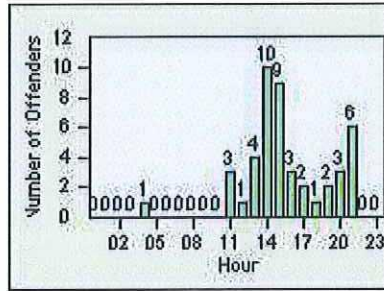

LOCATION: COM-TEGA-01 Garfield and Telegraph
 DATE TO: 31-May-2018

LANE 4

LANE 5

LANE TOTAL

Redflex Redlight Offender Statistics

CONTRACT: Commerce LOCATION: COM-TEGA-01 Garfield and Telegraph
DATE FROM: 01-May-2018 DATE TO: 31-May-2018

Redflex Redlight Offender Statistics

CONTRACT: Commerce
 DATE FROM: 01-May-2018

LOCATION: COM-TGAT-01 Atlantic Blvd and Telegraph Rd
 DATE TO: 31-May-2018

LANE 1

LANE 2

LANE 3

Redflex Redlight Offender Statistics