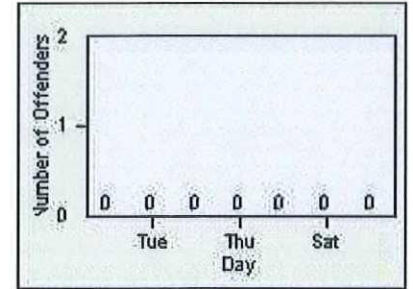

Redflex Redlight Offender Statistics

CONTRACT: Commerce
DATE FROM: 01-May-2018

LOCATION: COM-ATTG-03R Atlantic Blvd and Telegraph Rd
DATE TO: 31-May-2018

LANE 1