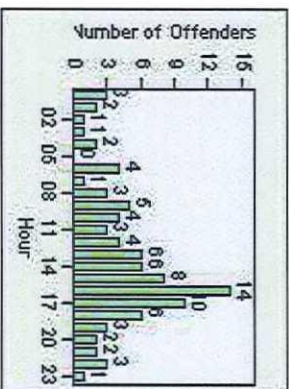

Redflex Redlight Offender Statistics

CONTRACT: Commerce LOCATION: COM-ATTG-03R Atlantic Blvd and Telegraph Rd
DATE FROM: 01-May-2018 DATE TO: 31-May-2018

LANE 4