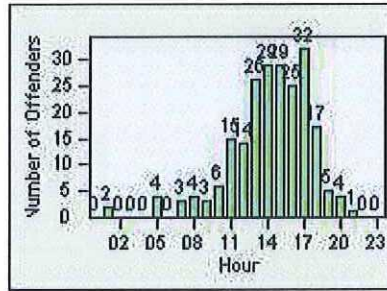

Redflex Redlight Offender Statistics

CONTRACT: Commerce
 DATE FROM: 01-May-2018

LOCATION: COM-ATTG-03R Atlantic Blvd and Telegraph Rd
 DATE TO: 31-May-2018

LANE 1

LANE 2

LANE 3

Redflex Redlight Offender Statistics

CONTRACT: Commerce LOCATION: COM-ATTG-03R Atlantic Blvd and Telegraph Rd
 DATE FROM: 01-May-2018 DATE TO: 31-May-2018

LANE 4

LANE 5

LANE TOTAL

Redflex Redlight Offender Statistics

CONTRACT: Commerce LOCATION: COM-ATTG-03R Atlantic Blvd and Telegraph Rd
DATE FROM: 01-May-2018 DATE TO: 31-May-2018

Redflex Redlight Offender Statistics

CONTRACT: Commerce
 DATE FROM: 01-May-2018

LOCATION: COM-ATTG-03L Atlantic Blvd and Telegraph Rd
 DATE TO: 31-May-2018

LANE 1

LANE 2

LANE 3

Redflex Redlight Offender Statistics