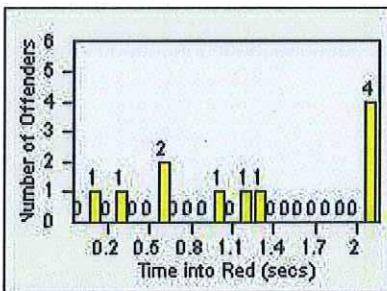

Redflex Redlight Offender Statistics

CONTRACT: Commerce
 DATE FROM: 01-May-2018

LOCATION: COM-ATTG-03R Atlantic Blvd and Telegraph Rd
 DATE TO: 31-May-2018

LANE 1

LANE 2

LANE 3

Redflex Redlight Offender Statistics

Redflex Redlight Offender Statistics

CONTRACT: Commerce
 DATE FROM: 01-May-2018

LOCATION: COM-ATTG-03L Atlantic Blvd and Telegraph Rd
 DATE TO: 31-May-2018

LANE 1

LANE 2

LANE 3

Redflex Redlight Offender Statistics

CONTRACT: Commerce
 DATE FROM: 01-May-2018

LOCATION: COM-ATTG-03L Atlantic Blvd and Telegraph Rd
 DATE TO: 31-May-2018

LANE 4

LANE 5

LANE TOTAL

Redflex Redlight Offender Statistics

CONTRACT: Commerce LOCATION: COM-ATTG-03L Atlantic Blvd and Telegraph Rd
DATE FROM: 01-May-2018 DATE TO: 31-May-2018

Redflex Redlight Offender Statistics

CONTRACT: Commerce
 DATE FROM: 01-May-2018

LOCATION: COM-SLEA-01 Slauson Ave and Eastern Ave
 DATE TO: 31-May-2018

LANE 1

LANE 2

LANE 3

Redflex Redlight Offender Statistics