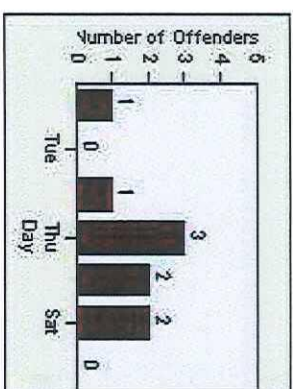

Redflex Redlight Offender Statistics

CONTRACT: Commerce
 DATE FROM: 01-May-2018

LOCATION: COM-TEGA-03 Garfield and Telegraph
 DATE TO: 31-May-2018

LANE 1

LANE 2

LANE 3

Redflex Redlight Offender Statistics

CONTRACT: Commerce LOCATION: COM-TEGA-03 Garfield and Telegraph
 DATE FROM: 01-May-2018 DATE TO: 31-May-2018

LANE 4

LANE 5

LANE TOTAL

Redflex Redlight Offender Statistics

CONTRACT: Commerce LOCATION: COM-TEGA-03 Garfield and Telegraph
DATE FROM: 01-May-2018 DATE TO: 31-May-2018

Redflex Redlight Offender Statistics

CONTRACT: Commerce LOCATION: COM-TEGA-01 Garfield and Telegraph
 DATE FROM: 01-May-2018 DATE TO: 31-May-2018

LANE 1

LANE 2

LANE 3

Redflex Redlight Offender Statistics

CONTRACT: Commerce
 DATE FROM: 01-May-2018

LOCATION: COM-TEGA-01 Garfield and Telegraph
 DATE TO: 31-May-2018

LANE 4

LANE 5

LANE TOTAL

Redflex Redlight Offender Statistics

CONTRACT: Commerce LOCATION: COM-TEGA-01 Garfield and Telegraph
DATE FROM: 01-May-2018 DATE TO: 31-May-2018