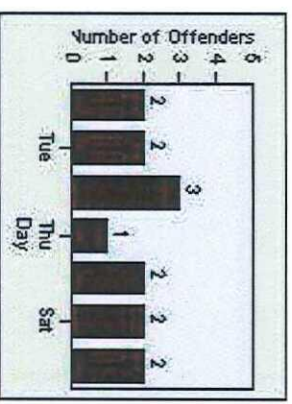

Redflex Redlight Offender Statistics

CONTRACT: Commerce LOCATION: COM-SLGA-01 Slauson Ave and Gage Ave
 DATE FROM: 01-May-2018 DATE TO: 31-May-2018

LANE 1

LANE 2

LANE 3

Redflex Redlight Offender Statistics