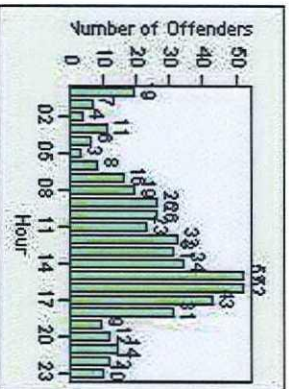

CONTRACT: Commerce LOCATION: COM-ATTG-03R Atlantic Blvd and Telegraph Rd
 DATE FROM: 01-May-2018 DATE TO: 31-May-2018

LANE 4

LANE 5

LANE TOTAL

Redflex Redlight Offender Statistics

CONTRACT: Commerce LOCATION: COM-ATTG-03R Atlantic Blvd and Telegraph Rd
DATE FROM: 01-May-2018 DATE TO: 31-May-2018