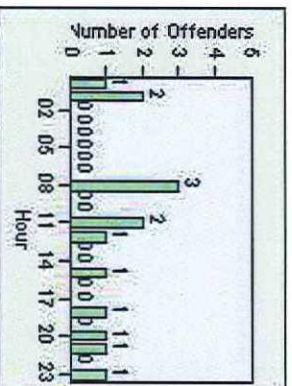

Redflex Redlight Offender Statistics

CONTRACT: Commerce LOCATION: COM-SLGA-01 Slauson Ave and Gage Ave
 DATE FROM: 01-May-2018 DATE TO: 31-May-2018

LANE 1

LANE 2

LANE 3

Redflex Redlight Offender Statistics