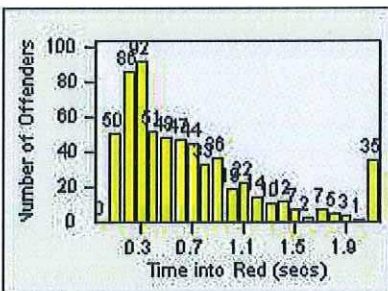

Redflex Redlight Offender Statistics

CONTRACT: Commerce
 DATE FROM: 01-May-2018

LOCATION: COM-ATTG-03L Atlantic Blvd and Telegraph Rd
 DATE TO: 31-May-2018

LANE 1

LANE 2

LANE 3

Redflex Redlight Offender Statistics

CONTRACT: Commerce
 DATE FROM: 01-May-2018

LOCATION: COM-ATTG-03L Atlantic Blvd and Telegraph Rd
 DATE TO: 31-May-2018

LANE 4

LANE 5

LANE TOTAL

Redflex Redlight Offender Statistics

CONTRACT: Commerce LOCATION: COM-ATTG-03L Atlantic Blvd and Telegraph Rd
DATE FROM: 01-May-2018 DATE TO: 31-May-2018