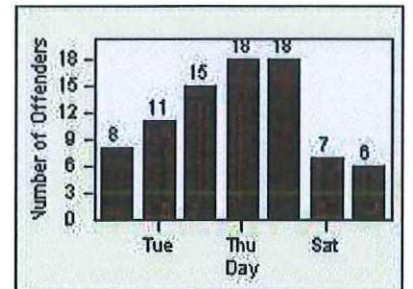

Redflex Redlight Offender Statistics

CONTRACT: Commerce
 DATE FROM: 01-May-2018

LOCATION: COM-ATTG-03R Atlantic Blvd and Telegraph Rd
 DATE TO: 31-May-2018

LANE 1

LANE 2

LANE 3

Redflex Redlight Offender Statistics