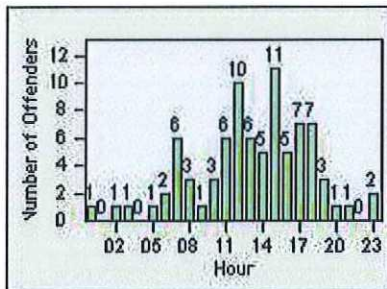

Redflex Redlight Offender Statistics

CONTRACT: Commerce
 DATE FROM: 01-May-2018

LOCATION: COM-ATTG-03R Atlantic Blvd and Telegraph Rd
 DATE TO: 31-May-2018

LANE 1

LANE 2

LANE 3

Redflex Redlight Offender Statistics

CONTRACT: Commerce LOCATION: COM-ATTG-03R Atlantic Blvd and Telegraph Rd
 DATE FROM: 01-May-2018 DATE TO: 31-May-2018

LANE 4

LANE 5

LANE TOTAL

Redflex Redlight Offender Statistics

CONTRACT: Commerce LOCATION: COM-ATTG-03R Atlantic Blvd and Telegraph Rd
DATE FROM: 01-May-2018 DATE TO: 31-May-2018