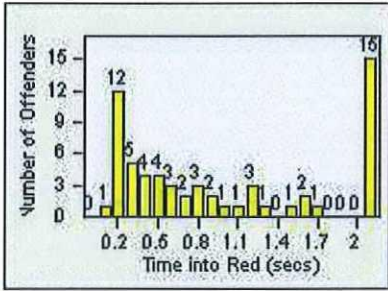

Redflex Redlight Offender Statistics

CONTRACT: Commerce
 DATE FROM: 01-May-2018

LOCATION: COM-ATTG-03L Atlantic Blvd and Telegraph Rd
 DATE TO: 31-May-2018

LANE 1

LANE 2

LANE 3

Redflex Redlight Offender Statistics

CONTRACT: Commerce LOCATION: COM-SLEA-01 Slauson Ave and Eastern Ave
 DATE FROM: 01-May-2018 DATE TO: 31-May-2018

LANE 4

LANE 5

LANE TOTAL

Redflex Redlight Offender Statistics

CONTRACT: Commerce LOCATION: COM-SLEA-01 Slauson Ave and Eastern Ave
DATE FROM: 01-May-2018 DATE TO: 31-May-2018

Redflex Redlight Offender Statistics

CONTRACT: Commerce
DATE FROM: 01-May-2018

LOCATION: COM-EASL-01 Slauson Ave and Eastern Ave
DATE TO: 31-May-2018

LANE 1

LANE 2

LANE 3

Reflex Redlight Offender Statistics