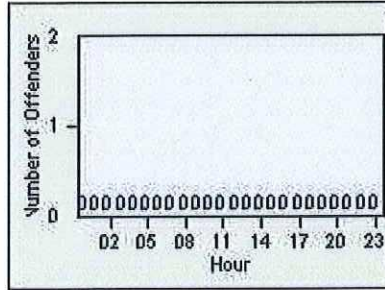

Redflex Redlight Offender Statistics

CONTRACT: Commerce LOCATION: COM-SLGA-01 Slauson Ave and Gage Ave
DATE FROM: 01-May-2018 DATE TO: 31-May-2018

LANE 4

LANE 5

LANE TOTAL