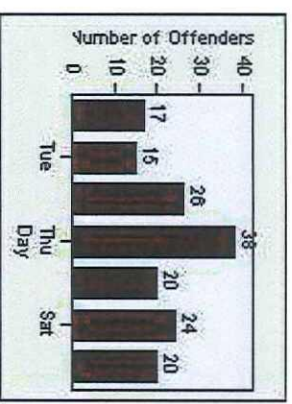

Redflex Redlight Offender Statistics

CONTRACT: Commerce LOCATION: COM-SLGA-01 Slauson Ave and Gage Ave
DATE FROM: 01-May-2018 DATE TO: 31-May-2018

LANE 1