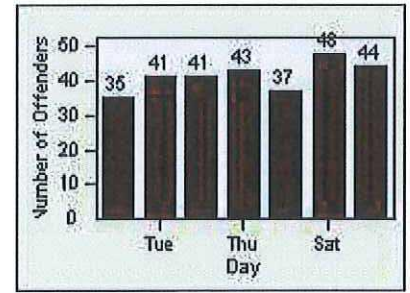

Redflex Redlight Offender Statistics

CONTRACT: Commerce LOCATION: COM-SLEA-01 Slauson Ave and Eastern Ave
DATE FROM: 01-May-2018 DATE TO: 31-May-2018

LANE 4