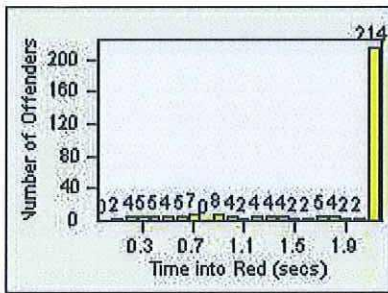

Redflex Redlight Offender Statistics

CONTRACT: Commerce LOCATION: COM-SLEA-01 Slauson Ave and Eastern Ave
DATE FROM: 01-May-2018 DATE TO: 31-May-2018

LANE 4