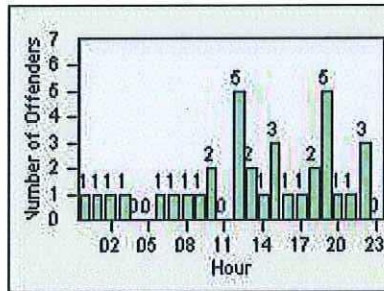

LOCATION: COM-TEGA-01 Garfield and Telegraph
 DATE TO: 31-May-2018

LANE 4

LANE 5

LANE TOTAL

Redflex Redlight Offender Statistics

CONTRACT: Commerce LOCATION: COM-TEGA-01 Garfield and Telegraph
DATE FROM: 01-May-2018 DATE TO: 31-May-2018

Redflex Redlight Offender Statistics

CONTRACT: Commerce
 DATE FROM: 01-May-2018

LOCATION: COM-TGAT-01 Atlantic Blvd and Telegraph Rd
 DATE TO: 31-May-2018

LANE 1

LANE 2

LANE 3

Redflex Redlight Offender Statistics

CONTRACT: Commerce LOCATION: COM-TGAT-01 Atlantic Blvd and Telegraph Rd
 DATE FROM: 01-May-2018 DATE TO: 31-May-2018

LANE 4

LANE 5

LANE TOTAL

Redflex Redlight Offender Statistics

CONTRACT: Commerce LOCATION: COM-TGAT-01 Atlantic Blvd and Telegraph Rd
DATE FROM: 01-May-2018 DATE TO: 31-May-2018