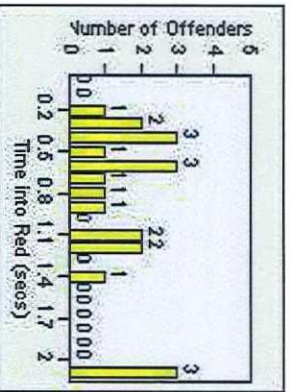

Redflex Redlight Offender Statistics

CONTRACT: Commerce LOCATION: COM-SLGA-01 Slauson Ave and Gage Ave
 DATE FROM: 01-May-2018 DATE TO: 31-May-2018

LANE 1

LANE 2

LANE 3

Redflex Redlight Offender Statistics