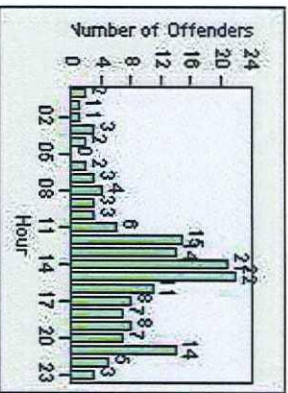

CONTRACT: Commerce LOCATION: COM-TGAT-01 Atlantic Blvd and Telegraph Rd
 DATE FROM: 01-May-2018 DATE TO: 31-May-2018

LANE 4

LANE 5

LANE TOTAL

Redflex Redlight Offender Statistics

CONTRACT: Commerce LOCATION: COM-TGAT-01 Atlantic Blvd and Telegraph Rd
DATE FROM: 01-May-2018 DATE TO: 31-May-2018