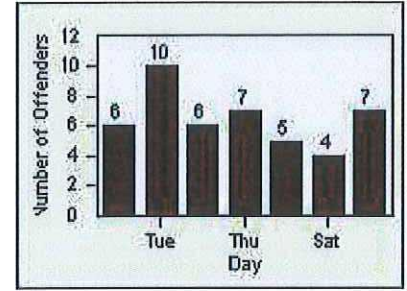

Redflex Redlight Offender Statistics

CONTRACT: Commerce
DATE FROM: 01-May-2018

LOCATION: COM-TGAT-01 Atlantic Blvd and Telegraph Rd
DATE TO: 31-May-2018

LANE 1