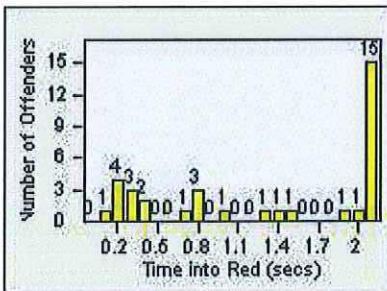

LOCATION: COM-TEGA-01 Garfield and Telegraph
 DATE TO: 31-May-2018

LANE 4

LANE 5

LANE TOTAL

Redflex Redlight Offender Statistics

CONTRACT: Commerce LOCATION: COM-TEGA-01 Garfield and Telegraph
DATE FROM: 01-May-2018 DATE TO: 31-May-2018

Redflex Redlight Offender Statistics

CONTRACT: Commerce
 DATE FROM: 01-May-2018

LOCATION: COM-TGAT-01 Atlantic Blvd and Telegraph Rd
 DATE TO: 31-May-2018

LANE 1

LANE 2

LANE 3

Redflex Redlight Offender Statistics

CONTRACT: Commerce LOCATION: COM-TGAT-01 Atlantic Blvd and Telegraph Rd
 DATE FROM: 01-May-2018 DATE TO: 31-May-2018

LANE 4

LANE 5

LANE TOTAL

Redflex Redlight Offender Statistics

CONTRACT: Commerce LOCATION: COM-TGAT-01 Atlantic Blvd and Telegraph Rd
DATE FROM: 01-May-2018 DATE TO: 31-May-2018