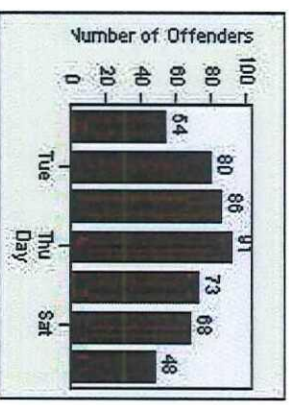

Redflex Redlight Offender Statistics

CONTRACT: Commerce
 DATE FROM: 01-May-2018

LOCATION: COM-ATTG-03R Atlantic Blvd and Telegraph Rd
 DATE TO: 31-May-2018

LANE 1

LANE 2

LANE 3

Redflex Redlight Offender Statistics

CONTRACT: Commerce LOCATION: COM-ATTG-03R Atlantic Blvd and Telegraph Rd
 DATE FROM: 01-May-2018 DATE TO: 31-May-2018

LANE 4

LANE 5

LANE TOTAL

Redflex Redlight Offender Statistics

CONTRACT: Commerce LOCATION: COM-ATTG-03R Atlantic Blvd and Telegraph Rd
DATE FROM: 01-May-2018 DATE TO: 31-May-2018

Redflex Redlight Offender Statistics

CONTRACT: Commerce
 DATE FROM: 01-May-2018

LOCATION: COM-ATTG-03L Atlantic Blvd and Telegraph Rd
 DATE TO: 31-May-2018

LANE 1

LANE 2

LANE 3

Redflex Redlight Offender Statistics