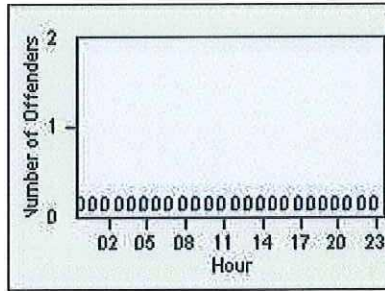

Redflex Redlight Offender Statistics

CONTRACT: Commerce
 DATE FROM: 01-May-2018

LOCATION: COM-SLGA-03 Slauson Ave and Gage Ave
 DATE TO: 31-May-2018

LANE 1

LANE 2

LANE 3

Redflex Redlight Offender Statistics