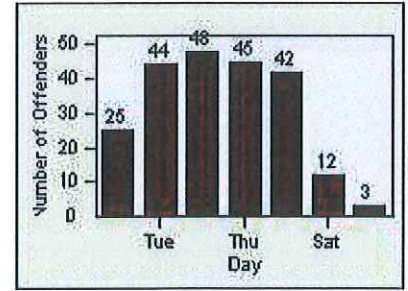

CONTRACT: Commerce LOCATION: COM-ATTG-03R Atlantic Blvd and Telegraph Rd
 DATE FROM: 01-May-2018 DATE TO: 31-May-2018

LANE 4

LANE 5

LANE TOTAL

Redflex Redlight Offender Statistics

CONTRACT: Commerce LOCATION: COM-ATTG-03R Atlantic Blvd and Telegraph Rd
DATE FROM: 01-May-2018 DATE TO: 31-May-2018

Redflex Redlight Offender Statistics

CONTRACT: Commerce
 DATE FROM: 01-May-2018

LOCATION: COM-ATTG-03L Atlantic Blvd and Telegraph Rd
 DATE TO: 31-May-2018

LANE 1

LANE 2

LANE 3

Redflex Redlight Offender Statistics