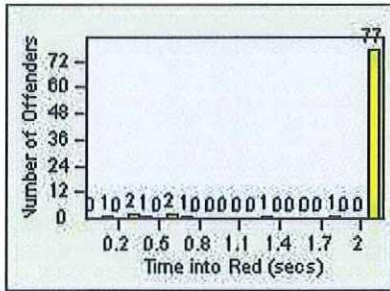

Redflex Redlight Offender Statistics

CONTRACT: Commerce LOCATION: COM-SLGA-03 Slauson Ave and Gage Ave
DATE FROM: 01-May-2018 DATE TO: 31-May-2018

LANE 4