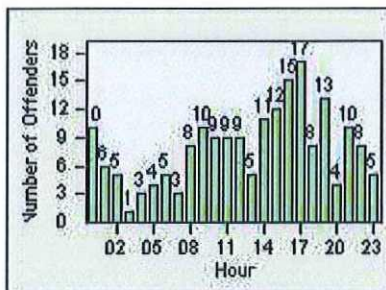

CONTRACT: Commerce LOCATION: COM-TEGA-01 Garfield and Telegraph
 DATE FROM: 01-May-2018 DATE TO: 31-May-2018

LANE 1

LANE 2

LANE 3

Redflex Redlight Offender Statistics

CONTRACT: Commerce
 DATE FROM: 01-May-2018

LOCATION: COM-TEGA-01 Garfield and Telegraph
 DATE TO: 31-May-2018

LANE 4

LANE 5

LANE TOTAL

Redflex Redlight Offender Statistics

CONTRACT: Commerce LOCATION: COM-TEGA-01 Garfield and Telegraph
DATE FROM: 01-May-2018 DATE TO: 31-May-2018

Redflex Redlight Offender Statistics

CONTRACT: Commerce
 DATE FROM: 01-May-2018

LOCATION: COM-TGAT-01 Atlantic Blvd and Telegraph Rd
 DATE TO: 31-May-2018

LANE 1

LANE 2

LANE 3

Redflex Redlight Offender Statistics