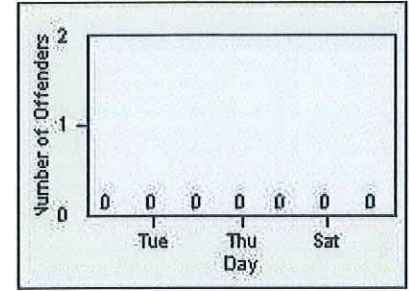

Redflex Redlight Offender Statistics

CONTRACT: Commerce
 DATE FROM: 01-May-2018

LOCATION: COM-SLGA-03 Slauson Ave and Gage Ave
 DATE TO: 31-May-2018

LANE 1

LANE 2

LANE 3

Redflex Redlight Offender Statistics