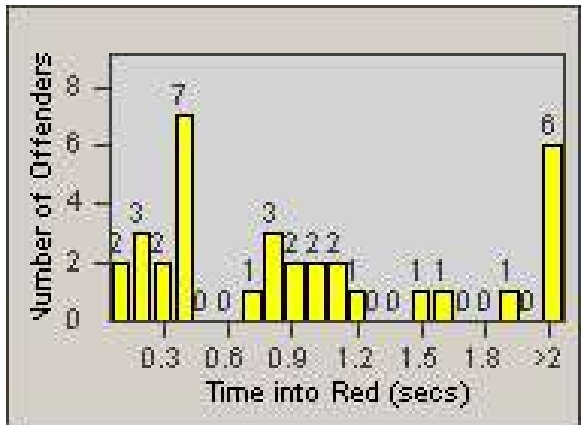

Redflex Redlight Offender Statistics

CONTRACT: Commerce
 DATE FROM: 1/Jul/2009

LOCATION: COM-ATTG-03L Atlantic Blvd and Telegraph Rd
 DATE TO: 31/Jul/2009

LANE 1

LANE 2

LANE 3

Redflex Redlight Offender Statistics

CONTRACT: Commerce
DATE FROM: 1/Jul/2009

LOCATION: COM-ATTG-03L Atlantic Blvd and Telegraph Rd
DATE TO: 31/Jul/2009

LANE 4

LANE 5

Redflex Redlight Offender Statistics

CONTRACT: Commerce
 DATE FROM: 1/Jul/2009