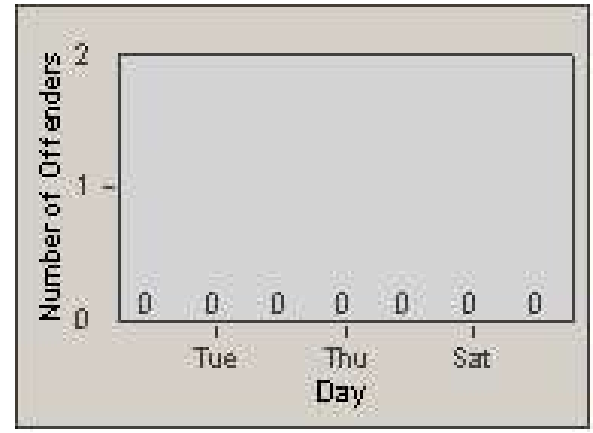

Redflex Redlight Offender Statistics

CONTRACT: Commerce
DATE FROM: 1/Jul/2009

LOCATION: COM-ATTG-03L Atlantic Blvd and Telegraph Rd
DATE TO: 31/Jul/2009