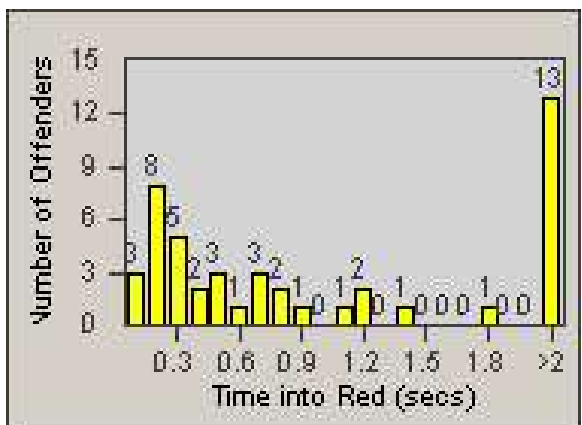

Redflex Redlight Offender Statistics

CONTRACT: Commerce
 DATE FROM: 1/Jul/2009

LOCATION: COM-ATTG-03L Atlantic Blvd and Telegraph Rd
 DATE TO: 31/Jul/2009

LANE 1

LANE 2

LANE 3

Redflex Redlight Offender Statistics

CONTRACT: Commerce
DATE FROM: 1/Jul/2009

LOCATION: COM-ATTG-03L Atlantic Blvd and Telegraph Rd
DATE TO: 31/Jul/2009

LANE 4

LANE 5

Redflex Redlight Offender Statistics

CONTRACT: Commerce
 DATE FROM: 1/Jul/2009