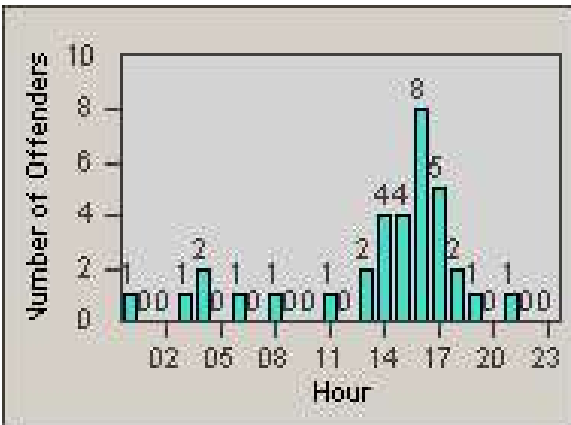

Redflex Redlight Offender Statistics

CONTRACT: Commerce
 DATE FROM: 1/Jul/2009

LOCATION: COM-ATTG-03L Atlantic Blvd and Telegraph Rd
 DATE TO: 31/Jul/2009

LANE 1

LANE 2

LANE 3

Redflex Redlight Offender Statistics

CONTRACT: Commerce
DATE FROM: 1/Jul/2009

LOCATION: COM-ATTG-03L Atlantic Blvd and Telegraph Rd
DATE TO: 31/Jul/2009

LANE 4

LANE 5

Redflex Redlight Offender Statistics

CONTRACT: Commerce
 DATE FROM: 1/Jul/2009