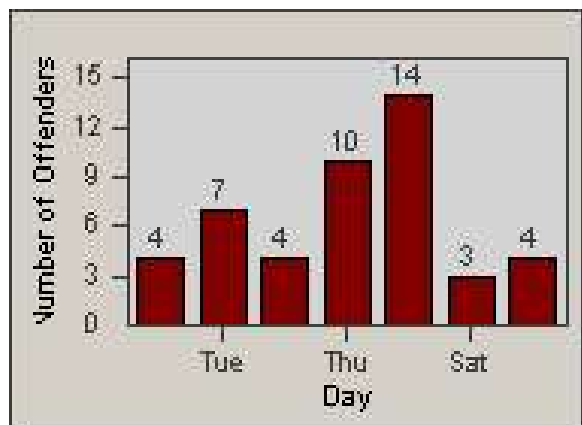

Redflex Redlight Offender Statistics

CONTRACT: Commerce
 DATE FROM: 1/Jul/2009

LOCATION: COM-ATTG-03L Atlantic Blvd and Telegraph Rd
 DATE TO: 31/Jul/2009

LANE 1

LANE 2

LANE 3

Redflex Redlight Offender Statistics

CONTRACT: Commerce
DATE FROM: 1/Jul/2009

LOCATION: COM-ATTG-03L Atlantic Blvd and Telegraph Rd
DATE TO: 31/Jul/2009

LANE 4

LANE 5

Redflex Redlight Offender Statistics

CONTRACT: Commerce
 DATE FROM: 1/Jul/2009