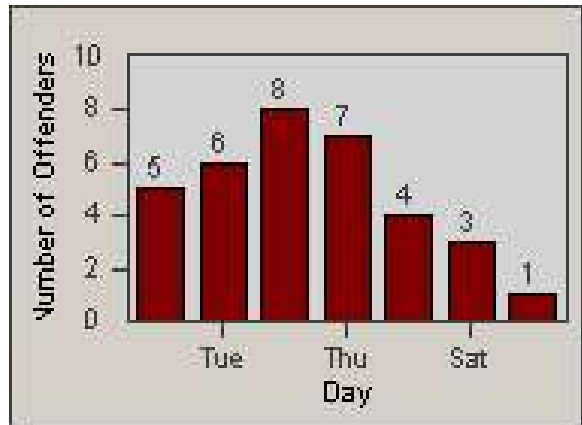

Redflex Redlight Offender Statistics

CONTRACT: Commerce
 DATE FROM: 1/Jul/2009

LOCATION: COM-ATTG-03L Atlantic Blvd and Telegraph Rd
 DATE TO: 31/Jul/2009

LANE 1

LANE 2

LANE 3

Redflex Redlight Offender Statistics

CONTRACT: Commerce
DATE FROM: 1/Jul/2009

LOCATION: COM-ATTG-03L Atlantic Blvd and Telegraph Rd
DATE TO: 31/Jul/2009

LANE 4

LANE 5

Redflex Redlight Offender Statistics

CONTRACT: Commerce
 DATE FROM: 1/Jul/2009