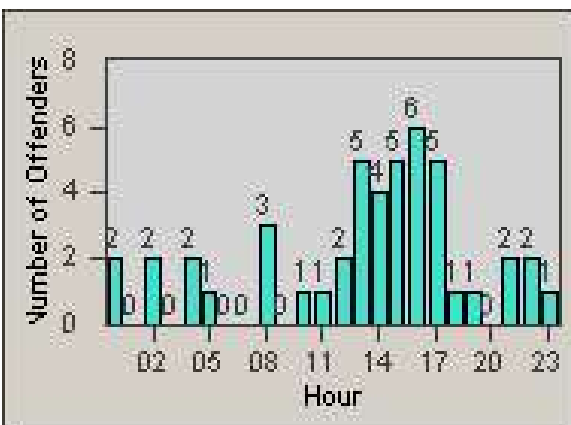

Redflex Redlight Offender Statistics

CONTRACT: Commerce
 DATE FROM: 1/Jul/2009

LOCATION: COM-ATTG-03L Atlantic Blvd and Telegraph Rd
 DATE TO: 31/Jul/2009

LANE 1

LANE 2

LANE 3

Redflex Redlight Offender Statistics

CONTRACT: Commerce
DATE FROM: 1/Jul/2009

LOCATION: COM-ATTG-03L Atlantic Blvd and Telegraph Rd
DATE TO: 31/Jul/2009

LANE 4

LANE 5

Redflex Redlight Offender Statistics

CONTRACT: Commerce
 DATE FROM: 1/Jul/2009