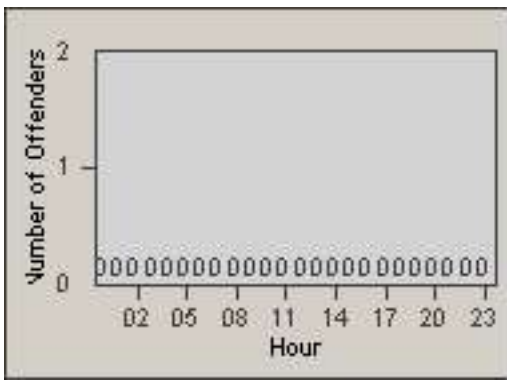

Redflex Redlight Offender Statistics

CONTRACT: Commerce
 DATE FROM: 01-Sep-2011

LOCATION: COM-ATTG-03L Atlantic Blvd and Telegraph Rd
 DATE TO: 30-Sep-2011

LANE 1

LANE 2

LANE 3

Redflex Redlight Offender Statistics

CONTRACT: Commerce
 DATE FROM: 01-Sep-2011

LOCATION: COM-ATTG-03L Atlantic Blvd and Telegraph Rd
 DATE TO: 30-Sep-2011

LANE 4

LANE 5

LANE TOTAL

Redflex Redlight Offender Statistics

CONTRACT: Commerce LOCATION: COM-ATTG-03L Atlantic Blvd and Telegraph Rd
DATE FROM: 01-Sep-2011 DATE TO: 30-Sep-2011