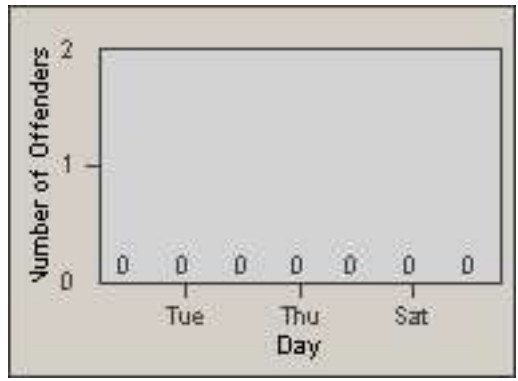

Redflex Redlight Offender Statistics

CONTRACT: Commerce
 DATE FROM: 01-Sep-2011

LOCATION: COM-ATTG-03L Atlantic Blvd and Telegraph Rd
 DATE TO: 30-Sep-2011

LANE 1

LANE 2

LANE 3

Redflex Redlight Offender Statistics

CONTRACT: Commerce
 DATE FROM: 01-Sep-2011

LOCATION: COM-ATTG-03L Atlantic Blvd and Telegraph Rd
 DATE TO: 30-Sep-2011

LANE 4

LANE 5

LANE TOTAL

Redflex Redlight Offender Statistics

CONTRACT: Commerce LOCATION: COM-ATTG-03L Atlantic Blvd and Telegraph Rd
DATE FROM: 01-Sep-2011 DATE TO: 30-Sep-2011