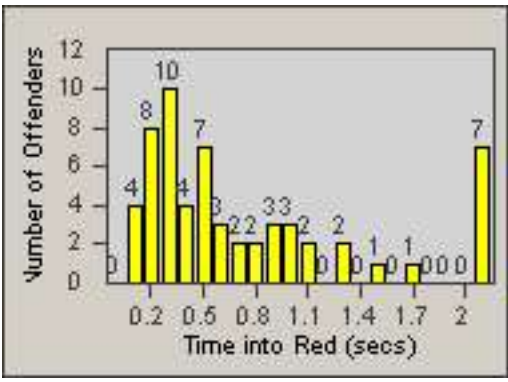

Redflex Redlight Offender Statistics

CONTRACT: Commerce
 DATE FROM: 01-Sep-2011

LOCATION: COM-ATTG-03L Atlantic Blvd and Telegraph Rd
 DATE TO: 30-Sep-2011

LANE 1

LANE 2

LANE 3

Redflex Redlight Offender Statistics

CONTRACT: Commerce
 DATE FROM: 01-Sep-2011

LOCATION: COM-ATTG-03L Atlantic Blvd and Telegraph Rd
 DATE TO: 30-Sep-2011

LANE 4

LANE 5

LANE TOTAL

Redflex Redlight Offender Statistics

CONTRACT: Commerce LOCATION: COM-ATTG-03L Atlantic Blvd and Telegraph Rd
DATE FROM: 01-Sep-2011 DATE TO: 30-Sep-2011