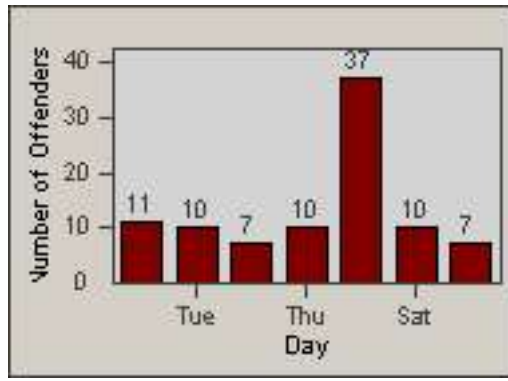

Redflex Redlight Offender Statistics

CONTRACT: Commerce
 DATE FROM: 01-Sep-2011

LOCATION: COM-ATTG-03L Atlantic Blvd and Telegraph Rd
 DATE TO: 30-Sep-2011

LANE 1

LANE 2

LANE 3

Redflex Redlight Offender Statistics

CONTRACT: Commerce
 DATE FROM: 01-Sep-2011

LOCATION: COM-ATTG-03L Atlantic Blvd and Telegraph Rd
 DATE TO: 30-Sep-2011

LANE 4

LANE 5

LANE TOTAL

Redflex Redlight Offender Statistics

CONTRACT: Commerce LOCATION: COM-ATTG-03L Atlantic Blvd and Telegraph Rd
DATE FROM: 01-Sep-2011 DATE TO: 30-Sep-2011