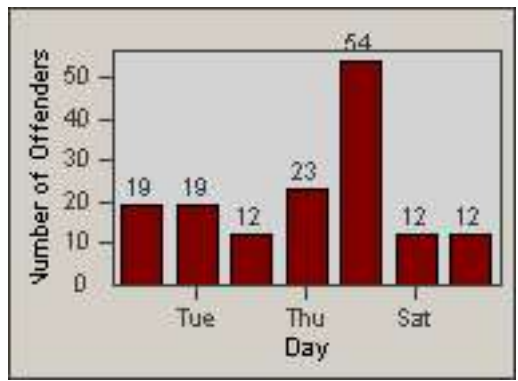

CONTRACT: Commerce
 DATE FROM: 01-Sep-2011

LOCATION: COM-ATTG-03L Atlantic Blvd and Telegraph Rd
 DATE TO: 30-Sep-2011

LANE 4

LANE 5

LANE TOTAL

Redflex Redlight Offender Statistics

CONTRACT: Commerce LOCATION: COM-ATTG-03L Atlantic Blvd and Telegraph Rd
DATE FROM: 01-Sep-2011 DATE TO: 30-Sep-2011