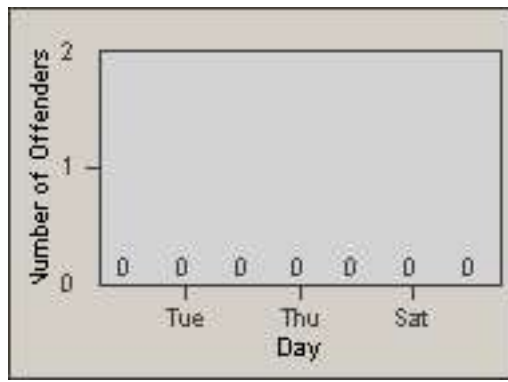

Redflex Redlight Offender Statistics

CONTRACT: Commerce
 DATE FROM: 01-Sep-2011

LOCATION: COM-ATTG-03L Atlantic Blvd and Telegraph Rd
 DATE TO: 30-Sep-2011

LANE 1

LANE 2

LANE 3

Redflex Redlight Offender Statistics

CONTRACT: Commerce
 DATE FROM: 01-Sep-2011

LOCATION: COM-ATTG-03L Atlantic Blvd and Telegraph Rd
 DATE TO: 30-Sep-2011

LANE 4

LANE 5

LANE TOTAL

Redflex Redlight Offender Statistics

CONTRACT: Commerce LOCATION: COM-ATTG-03L Atlantic Blvd and Telegraph Rd
DATE FROM: 01-Sep-2011 DATE TO: 30-Sep-2011