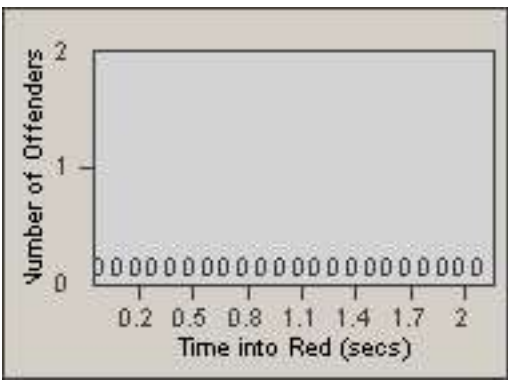

Redflex Redlight Offender Statistics

CONTRACT: Commerce
 DATE FROM: 01-Sep-2011

LOCATION: COM-ATTG-03L Atlantic Blvd and Telegraph Rd
 DATE TO: 30-Sep-2011

LANE 1

LANE 2

LANE 3

Redflex Redlight Offender Statistics

CONTRACT: Commerce
 DATE FROM: 01-Sep-2011

LOCATION: COM-ATTG-03L Atlantic Blvd and Telegraph Rd
 DATE TO: 30-Sep-2011

LANE 4

LANE 5

LANE TOTAL

Redflex Redlight Offender Statistics

CONTRACT: Commerce LOCATION: COM-ATTG-03L Atlantic Blvd and Telegraph Rd
DATE FROM: 01-Sep-2011 DATE TO: 30-Sep-2011