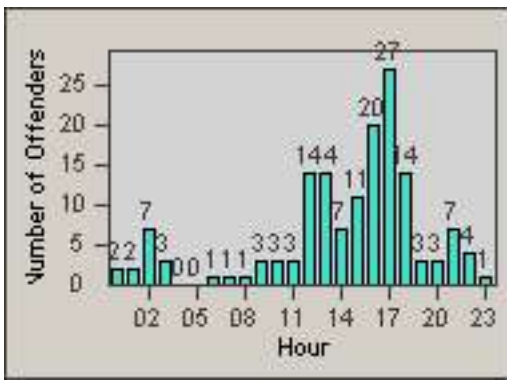

Redflex Redlight Offender Statistics

CONTRACT: Commerce
 DATE FROM: 01-Sep-2011

LOCATION: COM-ATTG-03L Atlantic Blvd and Telegraph Rd
 DATE TO: 30-Sep-2011

LANE 1

LANE 2

LANE 3

Redflex Redlight Offender Statistics

CONTRACT: Commerce
 DATE FROM: 01-Sep-2011

LOCATION: COM-ATTG-03L Atlantic Blvd and Telegraph Rd
 DATE TO: 30-Sep-2011

LANE 4

LANE 5

LANE TOTAL

Redflex Redlight Offender Statistics

CONTRACT: Commerce LOCATION: COM-ATTG-03L Atlantic Blvd and Telegraph Rd
DATE FROM: 01-Sep-2011 DATE TO: 30-Sep-2011