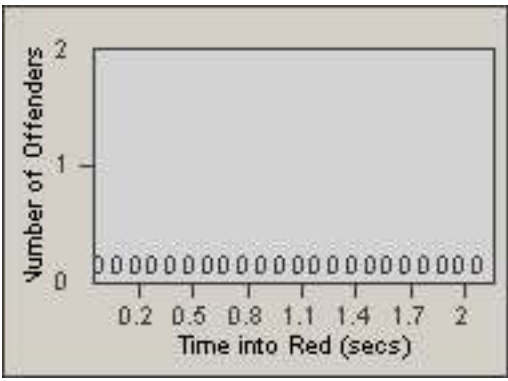

Redflex Redlight Offender Statistics

CONTRACT: Commerce
 DATE FROM: 01-Sep-2011

LOCATION: COM-ATTG-03L Atlantic Blvd and Telegraph Rd
 DATE TO: 30-Sep-2011

LANE 1

LANE 2

LANE 3

Redflex Redlight Offender Statistics

CONTRACT: Commerce
 DATE FROM: 01-Sep-2011

LOCATION: COM-ATTG-03L Atlantic Blvd and Telegraph Rd
 DATE TO: 30-Sep-2011

LANE 4

LANE 5

LANE TOTAL

Redflex Redlight Offender Statistics

CONTRACT: Commerce LOCATION: COM-ATTG-03L Atlantic Blvd and Telegraph Rd
DATE FROM: 01-Sep-2011 DATE TO: 30-Sep-2011