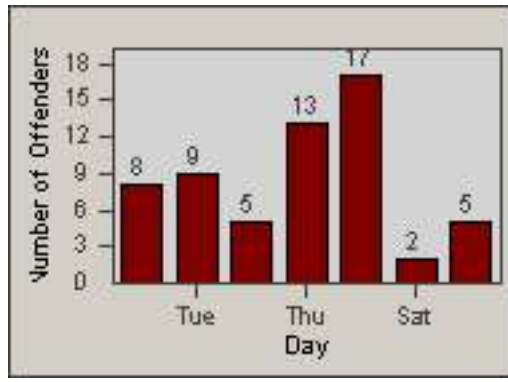

Redflex Redlight Offender Statistics

CONTRACT: Commerce
 DATE FROM: 01-Sep-2011

LOCATION: COM-ATTG-03L Atlantic Blvd and Telegraph Rd
 DATE TO: 30-Sep-2011

LANE 1

LANE 2

LANE 3

Redflex Redlight Offender Statistics

CONTRACT: Commerce
 DATE FROM: 01-Sep-2011

LOCATION: COM-ATTG-03L Atlantic Blvd and Telegraph Rd
 DATE TO: 30-Sep-2011

LANE 4

LANE 5

LANE TOTAL

Redflex Redlight Offender Statistics

CONTRACT: Commerce LOCATION: COM-ATTG-03L Atlantic Blvd and Telegraph Rd
DATE FROM: 01-Sep-2011 DATE TO: 30-Sep-2011