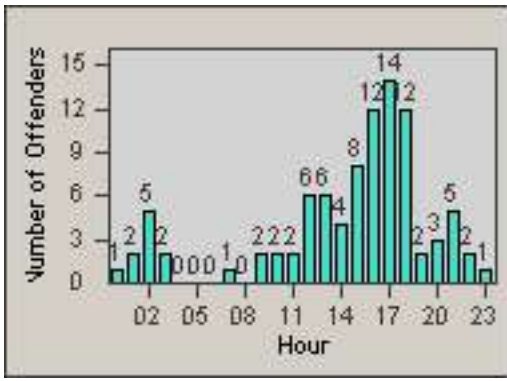

Redflex Redlight Offender Statistics

CONTRACT: Commerce
 DATE FROM: 01-Sep-2011

LOCATION: COM-ATTG-03L Atlantic Blvd and Telegraph Rd
 DATE TO: 30-Sep-2011

LANE 1

LANE 2

LANE 3

Redflex Redlight Offender Statistics

CONTRACT: Commerce
 DATE FROM: 01-Sep-2011

LOCATION: COM-ATTG-03L Atlantic Blvd and Telegraph Rd
 DATE TO: 30-Sep-2011

LANE 4

LANE 5

LANE TOTAL

Redflex Redlight Offender Statistics

CONTRACT: Commerce LOCATION: COM-ATTG-03L Atlantic Blvd and Telegraph Rd
DATE FROM: 01-Sep-2011 DATE TO: 30-Sep-2011