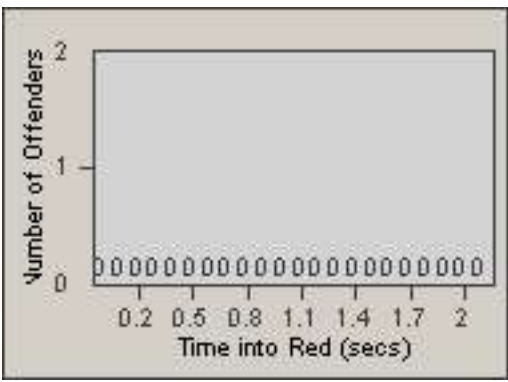

Redflex Redlight Offender Statistics

CONTRACT: Commerce
 DATE FROM: 01-Sep-2011

LOCATION: COM-ATTG-03L Atlantic Blvd and Telegraph Rd
 DATE TO: 30-Sep-2011

LANE 1

LANE 2

LANE 3

Redflex Redlight Offender Statistics

CONTRACT: Commerce
 DATE FROM: 01-Sep-2011

LOCATION: COM-ATTG-03L Atlantic Blvd and Telegraph Rd
 DATE TO: 30-Sep-2011

LANE 4

LANE 5

LANE TOTAL

Redflex Redlight Offender Statistics

CONTRACT: Commerce LOCATION: COM-ATTG-03L Atlantic Blvd and Telegraph Rd
DATE FROM: 01-Sep-2011 DATE TO: 30-Sep-2011