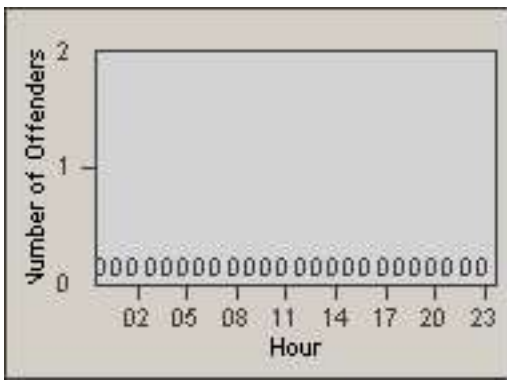

Redflex Redlight Offender Statistics

CONTRACT: Commerce
 DATE FROM: 01-Sep-2011

LOCATION: COM-ATTG-03L Atlantic Blvd and Telegraph Rd
 DATE TO: 30-Sep-2011

LANE 1

LANE 2

LANE 3

Redflex Redlight Offender Statistics

CONTRACT: Commerce
 DATE FROM: 01-Sep-2011

LOCATION: COM-ATTG-03L Atlantic Blvd and Telegraph Rd
 DATE TO: 30-Sep-2011

LANE 4

LANE 5

LANE TOTAL

Redflex Redlight Offender Statistics

CONTRACT: Commerce LOCATION: COM-ATTG-03L Atlantic Blvd and Telegraph Rd
DATE FROM: 01-Sep-2011 DATE TO: 30-Sep-2011