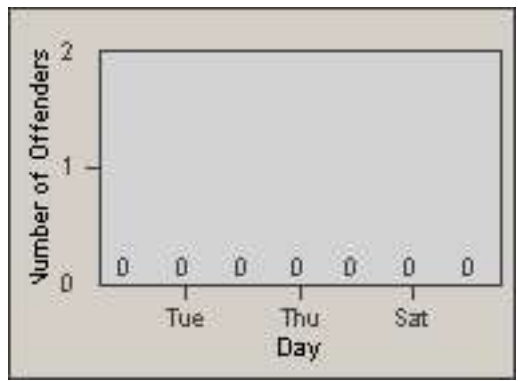

Redflex Redlight Offender Statistics

CONTRACT: Commerce
 DATE FROM: 01-Sep-2011

LOCATION: COM-ATTG-03L Atlantic Blvd and Telegraph Rd
 DATE TO: 30-Sep-2011

LANE 1

LANE 2

LANE 3

Redflex Redlight Offender Statistics

CONTRACT: Commerce
 DATE FROM: 01-Sep-2011

LOCATION: COM-ATTG-03L Atlantic Blvd and Telegraph Rd
 DATE TO: 30-Sep-2011

LANE 4

LANE 5

LANE TOTAL

Redflex Redlight Offender Statistics

CONTRACT: Commerce LOCATION: COM-ATTG-03L Atlantic Blvd and Telegraph Rd
DATE FROM: 01-Sep-2011 DATE TO: 30-Sep-2011