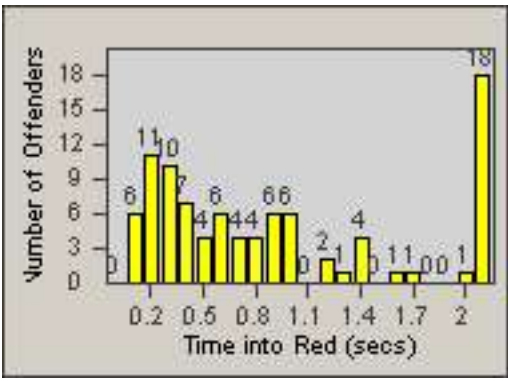

Redflex Redlight Offender Statistics

CONTRACT: Commerce
 DATE FROM: 01-Sep-2011

LOCATION: COM-ATTG-03L Atlantic Blvd and Telegraph Rd
 DATE TO: 30-Sep-2011

LANE 1

LANE 2

LANE 3

Redflex Redlight Offender Statistics

CONTRACT: Commerce
 DATE FROM: 01-Sep-2011

LOCATION: COM-ATTG-03L Atlantic Blvd and Telegraph Rd
 DATE TO: 30-Sep-2011

LANE 4

LANE 5

LANE TOTAL

Redflex Redlight Offender Statistics

CONTRACT: Commerce LOCATION: COM-ATTG-03L Atlantic Blvd and Telegraph Rd
DATE FROM: 01-Sep-2011 DATE TO: 30-Sep-2011