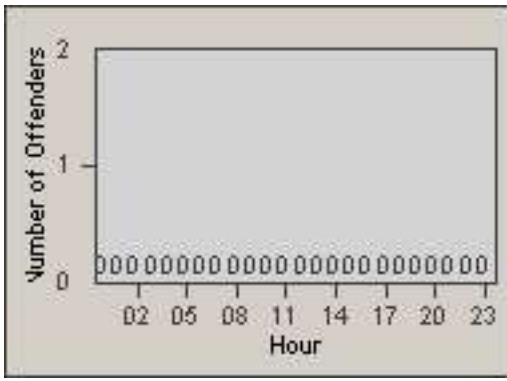

Redflex Redlight Offender Statistics

CONTRACT: Commerce
 DATE FROM: 01-Sep-2011

LOCATION: COM-ATTG-03L Atlantic Blvd and Telegraph Rd
 DATE TO: 30-Sep-2011

LANE 1

LANE 2

LANE 3

Redflex Redlight Offender Statistics

CONTRACT: Commerce
 DATE FROM: 01-Sep-2011

LOCATION: COM-ATTG-03L Atlantic Blvd and Telegraph Rd
 DATE TO: 30-Sep-2011

LANE 4

LANE 5

LANE TOTAL

Redflex Redlight Offender Statistics

CONTRACT: Commerce LOCATION: COM-ATTG-03L Atlantic Blvd and Telegraph Rd
DATE FROM: 01-Sep-2011 DATE TO: 30-Sep-2011