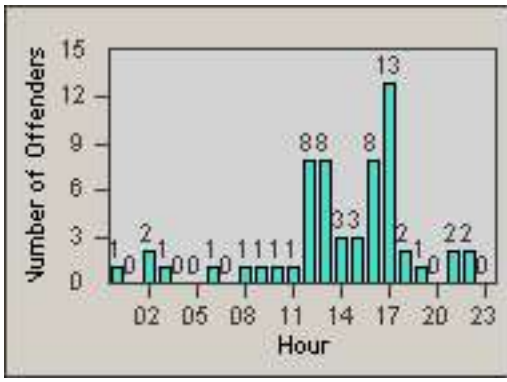

Redflex Redlight Offender Statistics

CONTRACT: Commerce
 DATE FROM: 01-Sep-2011

LOCATION: COM-ATTG-03L Atlantic Blvd and Telegraph Rd
 DATE TO: 30-Sep-2011

LANE 1

LANE 2

LANE 3

Redflex Redlight Offender Statistics

CONTRACT: Commerce
 DATE FROM: 01-Sep-2011

LOCATION: COM-ATTG-03L Atlantic Blvd and Telegraph Rd
 DATE TO: 30-Sep-2011

LANE 4

LANE 5

LANE TOTAL

Redflex Redlight Offender Statistics

CONTRACT: Commerce LOCATION: COM-ATTG-03L Atlantic Blvd and Telegraph Rd
DATE FROM: 01-Sep-2011 DATE TO: 30-Sep-2011