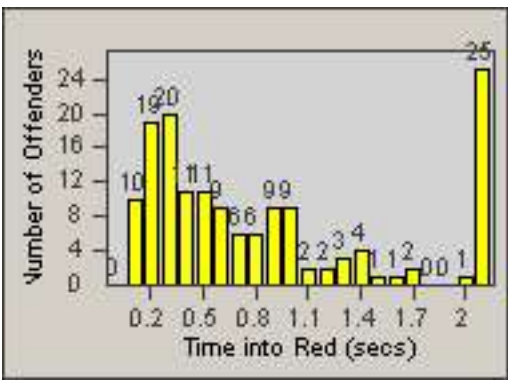

Redflex Redlight Offender Statistics

CONTRACT: Commerce
 DATE FROM: 01-Sep-2011

LOCATION: COM-ATTG-03L Atlantic Blvd and Telegraph Rd
 DATE TO: 30-Sep-2011

LANE 1

LANE 2

LANE 3

Redflex Redlight Offender Statistics

CONTRACT: Commerce
 DATE FROM: 01-Sep-2011

LOCATION: COM-ATTG-03L Atlantic Blvd and Telegraph Rd
 DATE TO: 30-Sep-2011

LANE 4

LANE 5

LANE TOTAL

Redflex Redlight Offender Statistics

CONTRACT: Commerce LOCATION: COM-ATTG-03L Atlantic Blvd and Telegraph Rd
DATE FROM: 01-Sep-2011 DATE TO: 30-Sep-2011