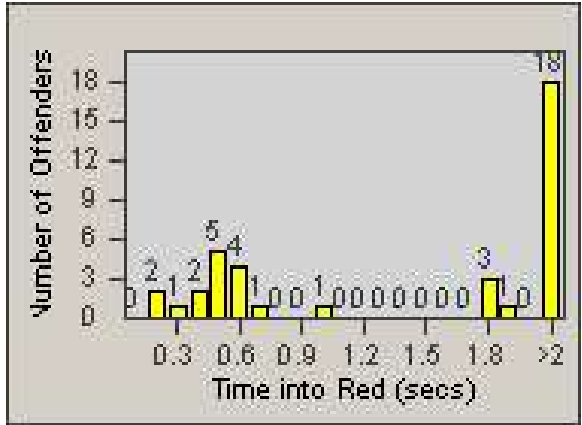

Redflex Redlight Offender Statistics

CONTRACT: Commerce
DATE FROM: 1/Jul/2009

LOCATION: COM-ATTG-03R Atlantic Blvd and Telegraph Rd
DATE TO: 31/Jul/2009

LANE 1

LANE 2

LANE 3

Redflex Redlight Offender Statistics

CONTRACT: Commerce
 DATE FROM: 1/Jul/2009

LOCATION: COM-ATTG-03R Atlantic Blvd and Telegraph Rd
 DATE TO: 31/Jul/2009

LANE 4

LANE 5

Redflex Redlight Offender Statistics

CONTRACT: Commerce
DATE FROM: 1/Jul/2009