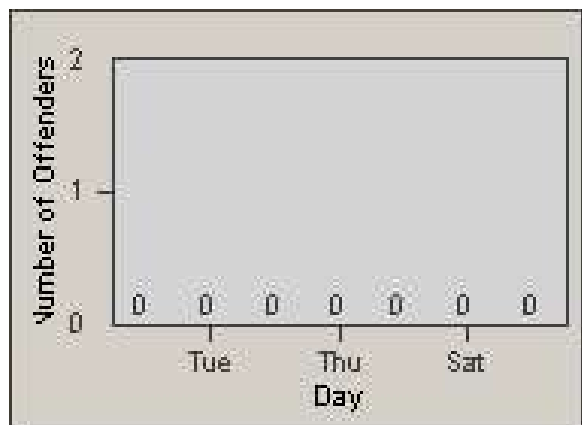

Redflex Redlight Offender Statistics

CONTRACT: Commerce
DATE FROM: 1/Jul/2009

LOCATION: COM-ATTG-03R Atlantic Blvd and Telegraph Rd
DATE TO: 31/Jul/2009

LANE 1

LANE 2

LANE 3

Redflex Redlight Offender Statistics

CONTRACT: Commerce
 DATE FROM: 1/Jul/2009

LOCATION: COM-ATTG-03R Atlantic Blvd and Telegraph Rd
 DATE TO: 31/Jul/2009

LANE 4

LANE 5

Redflex Redlight Offender Statistics

CONTRACT: Commerce
DATE FROM: 1/Jul/2009