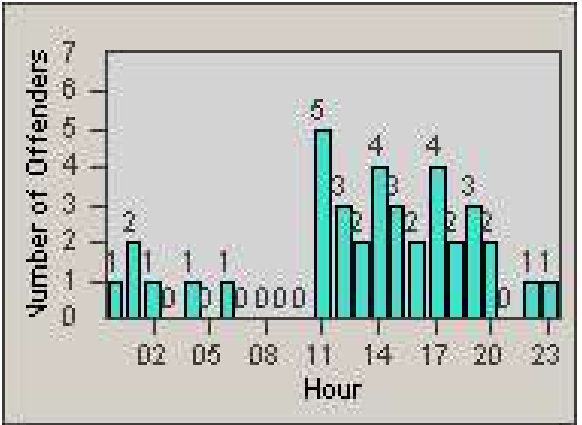

Redflex Redlight Offender Statistics

CONTRACT: Commerce
DATE FROM: 1/Jul/2009

LOCATION: COM-ATTG-03R Atlantic Blvd and Telegraph Rd
DATE TO: 31/Jul/2009

LANE 1

LANE 2

LANE 3

Redflex Redlight Offender Statistics

CONTRACT: Commerce
 DATE FROM: 1/Jul/2009

LOCATION: COM-ATTG-03R Atlantic Blvd and Telegraph Rd
 DATE TO: 31/Jul/2009

LANE 4

LANE 5

Redflex Redlight Offender Statistics

CONTRACT: Commerce
DATE FROM: 1/Jul/2009