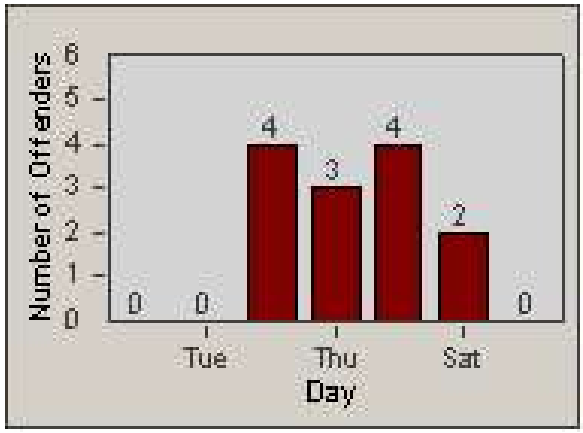

Redflex Redlight Offender Statistics

CONTRACT: Commerce
DATE FROM: 1/Jul/2009

LOCATION: COM-ATTG-03R Atlantic Blvd and Telegraph Rd
DATE TO: 31/Jul/2009

LANE 1

LANE 2

LANE 3

Redflex Redlight Offender Statistics

CONTRACT: Commerce
 DATE FROM: 1/Jul/2009

LOCATION: COM-ATTG-03R Atlantic Blvd and Telegraph Rd
 DATE TO: 31/Jul/2009

LANE 4

LANE 5

Redflex Redlight Offender Statistics

CONTRACT: Commerce
DATE FROM: 1/Jul/2009