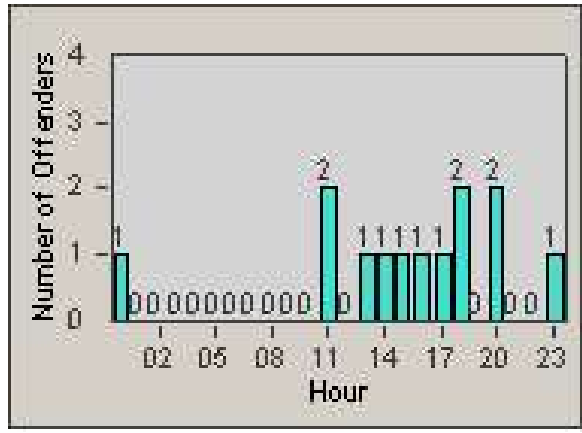

Redflex Redlight Offender Statistics

CONTRACT: Commerce
DATE FROM: 1/Jul/2009

LOCATION: COM-ATTG-03R Atlantic Blvd and Telegraph Rd
DATE TO: 31/Jul/2009

LANE 1

LANE 2

LANE 3

Redflex Redlight Offender Statistics

CONTRACT: Commerce
 DATE FROM: 1/Jul/2009

LOCATION: COM-ATTG-03R Atlantic Blvd and Telegraph Rd
 DATE TO: 31/Jul/2009

LANE 4

LANE 5

Redflex Redlight Offender Statistics

CONTRACT: Commerce
DATE FROM: 1/Jul/2009

LOCATION: COM-ATTG-03R Atlantic Blvd and Telegraph Rd
DATE TO: 31/Jul/2009

LANE TOTAL