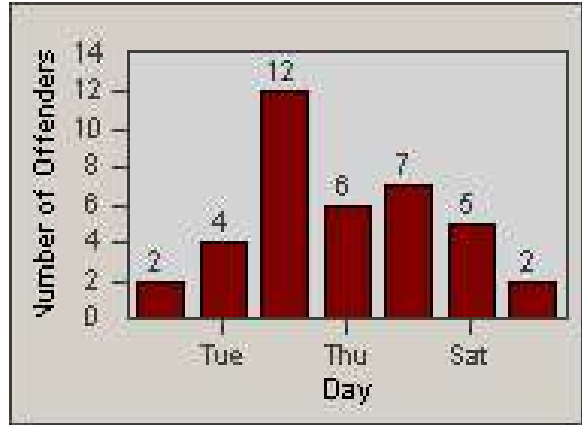

Redflex Redlight Offender Statistics

CONTRACT: Commerce
DATE FROM: 1/Jul/2009

LOCATION: COM-ATTG-03R Atlantic Blvd and Telegraph Rd
DATE TO: 31/Jul/2009

LANE 1

LANE 2

LANE 3

Redflex Redlight Offender Statistics

CONTRACT: Commerce
 DATE FROM: 1/Jul/2009

LOCATION: COM-ATTG-03R Atlantic Blvd and Telegraph Rd
 DATE TO: 31/Jul/2009

LANE 4

LANE 5

Redflex Redlight Offender Statistics

CONTRACT: Commerce
DATE FROM: 1/Jul/2009