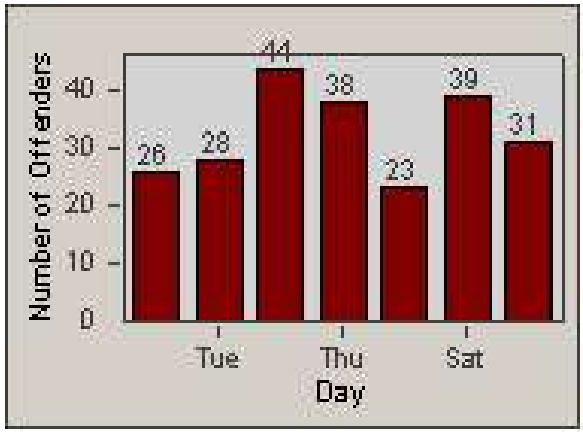

Redflex Redlight Offender Statistics

CONTRACT: Commerce
DATE FROM: 1/Jul/2009

LOCATION: COM-ATTG-03R Atlantic Blvd and Telegraph Rd
DATE TO: 31/Jul/2009