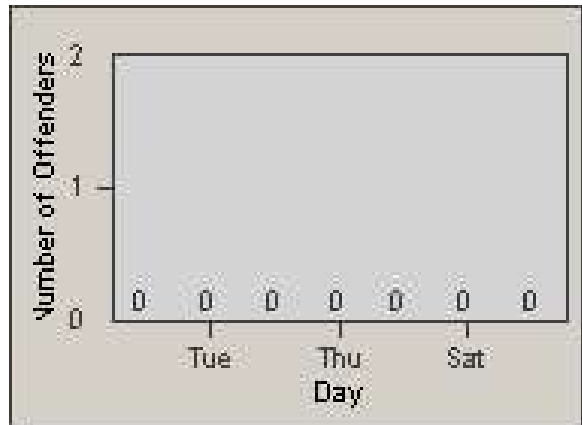

Redflex Redlight Offender Statistics

CONTRACT: Commerce
DATE FROM: 1/Jul/2009

LOCATION: COM-ATTG-03R Atlantic Blvd and Telegraph Rd
DATE TO: 31/Jul/2009

LANE 1

LANE 2

LANE 3

Redflex Redlight Offender Statistics

CONTRACT: Commerce
 DATE FROM: 1/Jul/2009

LOCATION: COM-ATTG-03R Atlantic Blvd and Telegraph Rd
 DATE TO: 31/Jul/2009

LANE 4

LANE 5

Redflex Redlight Offender Statistics

CONTRACT: Commerce
DATE FROM: 1/Jul/2009