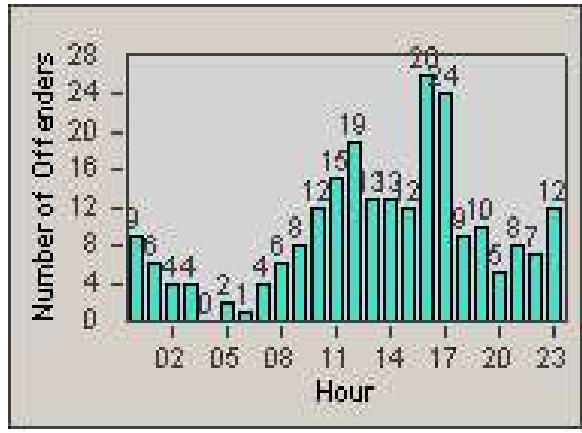

Redflex Redlight Offender Statistics

CONTRACT: Commerce
DATE FROM: 1/Jul/2009

LOCATION: COM-ATTG-03R Atlantic Blvd and Telegraph Rd
DATE TO: 31/Jul/2009