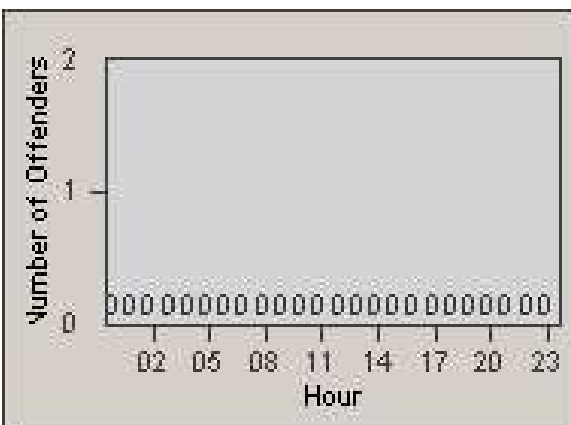

Redflex Redlight Offender Statistics

CONTRACT: Commerce
DATE FROM: 1/Jul/2009

LOCATION: COM-ATTG-03R Atlantic Blvd and Telegraph Rd
DATE TO: 31/Jul/2009

LANE 1

LANE 2

LANE 3

Redflex Redlight Offender Statistics

CONTRACT: Commerce
 DATE FROM: 1/Jul/2009

LOCATION: COM-ATTG-03R Atlantic Blvd and Telegraph Rd
 DATE TO: 31/Jul/2009

LANE 4

LANE 5

Redflex Redlight Offender Statistics

CONTRACT: Commerce
DATE FROM: 1/Jul/2009