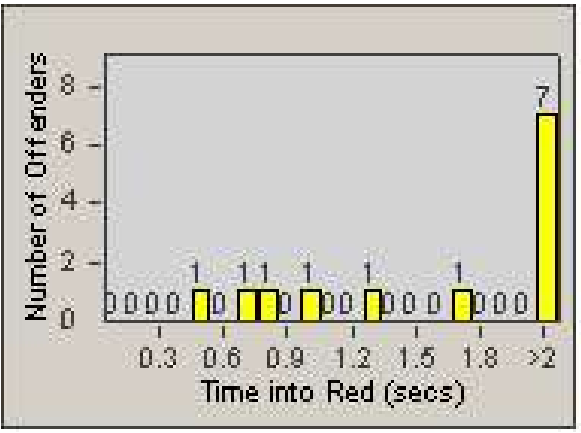

Redflex Redlight Offender Statistics

CONTRACT: Commerce
DATE FROM: 1/Jul/2009

LOCATION: COM-ATTG-03R Atlantic Blvd and Telegraph Rd
DATE TO: 31/Jul/2009

LANE 1

LANE 2

LANE 3

Redflex Redlight Offender Statistics

CONTRACT: Commerce
 DATE FROM: 1/Jul/2009

LOCATION: COM-ATTG-03R Atlantic Blvd and Telegraph Rd
 DATE TO: 31/Jul/2009

LANE 4

LANE 5

Redflex Redlight Offender Statistics

CONTRACT: Commerce
DATE FROM: 1/Jul/2009