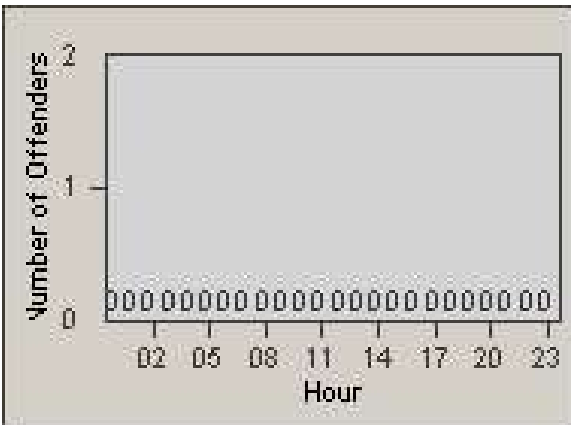

Redflex Redlight Offender Statistics

CONTRACT: Commerce
DATE FROM: 1/Jul/2009

LOCATION: COM-ATTG-03R Atlantic Blvd and Telegraph Rd
DATE TO: 31/Jul/2009

LANE 1

LANE 2

LANE 3

Redflex Redlight Offender Statistics

CONTRACT: Commerce
 DATE FROM: 1/Jul/2009

LOCATION: COM-ATTG-03R Atlantic Blvd and Telegraph Rd
 DATE TO: 31/Jul/2009

LANE 4

LANE 5

Redflex Redlight Offender Statistics

CONTRACT: Commerce
DATE FROM: 1/Jul/2009