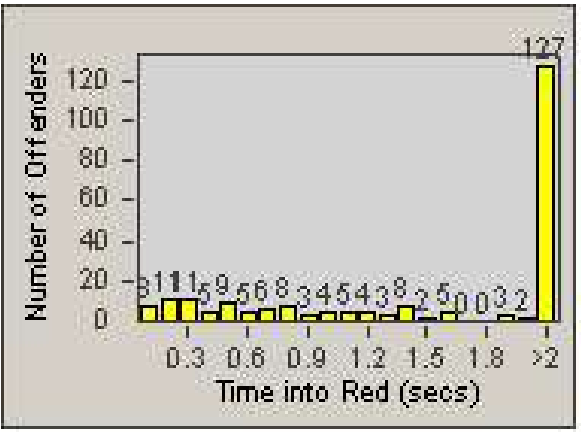

Redflex Redlight Offender Statistics

CONTRACT: Commerce
DATE FROM: 1/Jul/2009

LOCATION: COM-ATTG-03R Atlantic Blvd and Telegraph Rd
DATE TO: 31/Jul/2009