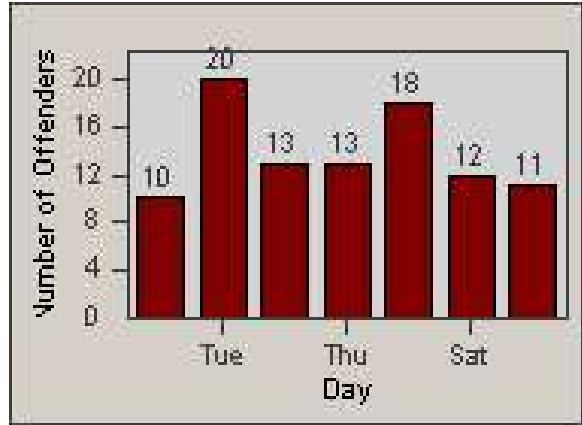

Redflex Redlight Offender Statistics

CONTRACT: Commerce
 DATE FROM: 1/Aug/2009

LOCATION: COM-EASL-01 Slauson Ave and Eastern Ave
 DATE TO: 31/Aug/2009

LANE 1

LANE 2

LANE 3

Redflex Redlight Offender Statistics

CONTRACT: Commerce
 DATE FROM: 1/Aug/2009

LOCATION: COM-EASL-01 Slauson Ave and Eastern Ave
 DATE TO: 31/Aug/2009

LANE 4

LANE 5

Redflex Redlight Offender Statistics

CONTRACT: Commerce
 DATE FROM: 1/Aug/2009