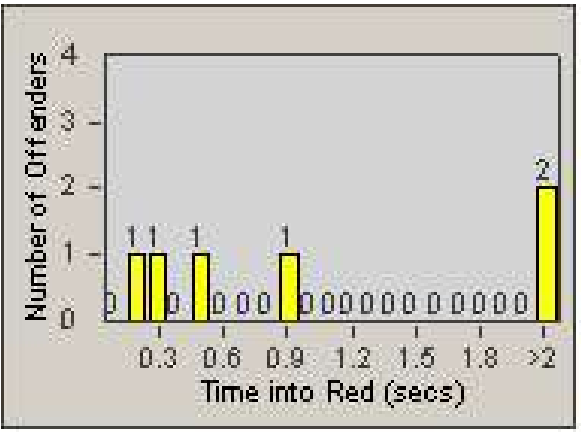

Redflex Redlight Offender Statistics

CONTRACT: Commerce
 DATE FROM: 1/Aug/2009

LOCATION: COM-EASL-01 Slauson Ave and Eastern Ave
 DATE TO: 31/Aug/2009

LANE 1

LANE 2

LANE 3

Redflex Redlight Offender Statistics

CONTRACT: Commerce
 DATE FROM: 1/Aug/2009

LOCATION: COM-EASL-01 Slauson Ave and Eastern Ave
 DATE TO: 31/Aug/2009

LANE 4

LANE 5

Redflex Redlight Offender Statistics

CONTRACT: Commerce
 DATE FROM: 1/Aug/2009