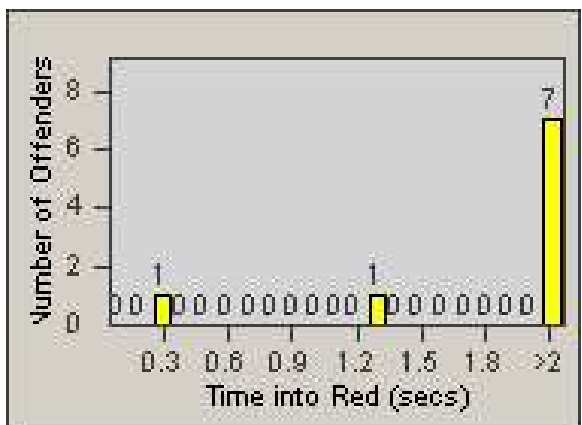

Redflex Redlight Offender Statistics

CONTRACT: Commerce
 DATE FROM: 1/Aug/2009

LOCATION: COM-EASL-01 Slauson Ave and Eastern Ave
 DATE TO: 31/Aug/2009

LANE 1

LANE 2

LANE 3

Redflex Redlight Offender Statistics

CONTRACT: Commerce
 DATE FROM: 1/Aug/2009

LOCATION: COM-EASL-01 Slauson Ave and Eastern Ave
 DATE TO: 31/Aug/2009

LANE 4

LANE 5

Redflex Redlight Offender Statistics

CONTRACT: Commerce
 DATE FROM: 1/Aug/2009