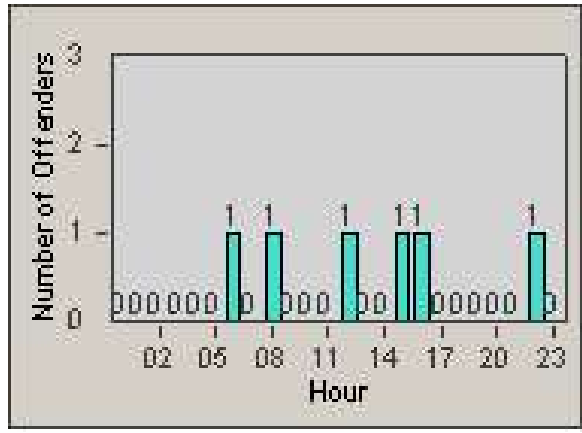

Redflex Redlight Offender Statistics

CONTRACT: Commerce
 DATE FROM: 1/Aug/2009

LOCATION: COM-EASL-01 Slauson Ave and Eastern Ave
 DATE TO: 31/Aug/2009

LANE 1

LANE 2

LANE 3

Redflex Redlight Offender Statistics

CONTRACT: Commerce
 DATE FROM: 1/Aug/2009

LOCATION: COM-EASL-01 Slauson Ave and Eastern Ave
 DATE TO: 31/Aug/2009

LANE 4

LANE 5

Redflex Redlight Offender Statistics

CONTRACT: Commerce
 DATE FROM: 1/Aug/2009