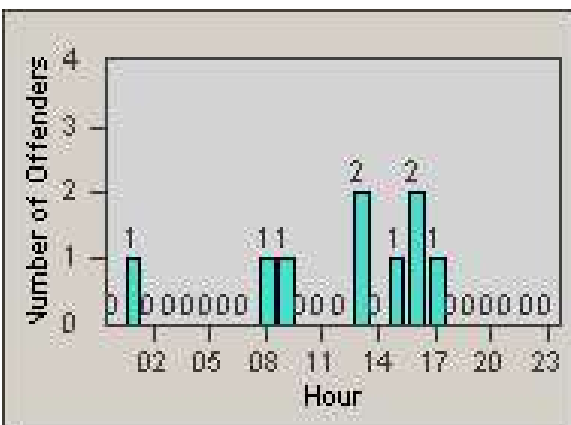

Redflex Redlight Offender Statistics

CONTRACT: Commerce
 DATE FROM: 1/Aug/2009

LOCATION: COM-EASL-01 Slauson Ave and Eastern Ave
 DATE TO: 31/Aug/2009

LANE 1

LANE 2

LANE 3

Redflex Redlight Offender Statistics

CONTRACT: Commerce
 DATE FROM: 1/Aug/2009

LOCATION: COM-EASL-01 Slauson Ave and Eastern Ave
 DATE TO: 31/Aug/2009

LANE 4

LANE 5

Redflex Redlight Offender Statistics

CONTRACT: Commerce
 DATE FROM: 1/Aug/2009