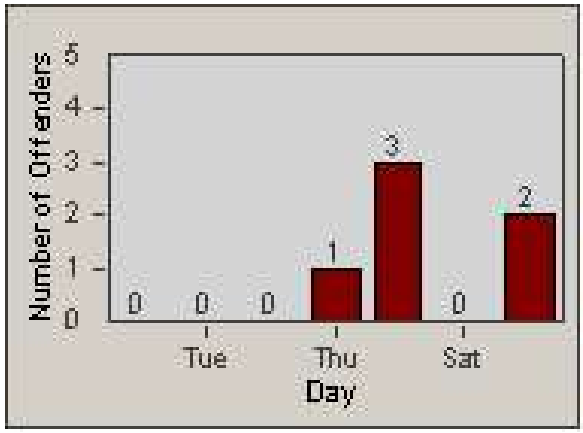

Redflex Redlight Offender Statistics

CONTRACT: Commerce
 DATE FROM: 1/Aug/2009

LOCATION: COM-EASL-01 Slauson Ave and Eastern Ave
 DATE TO: 31/Aug/2009

LANE 1

LANE 2

LANE 3

Redflex Redlight Offender Statistics

CONTRACT: Commerce
 DATE FROM: 1/Aug/2009

LOCATION: COM-EASL-01 Slauson Ave and Eastern Ave
 DATE TO: 31/Aug/2009

LANE 4

LANE 5

Redflex Redlight Offender Statistics

CONTRACT: Commerce
 DATE FROM: 1/Aug/2009