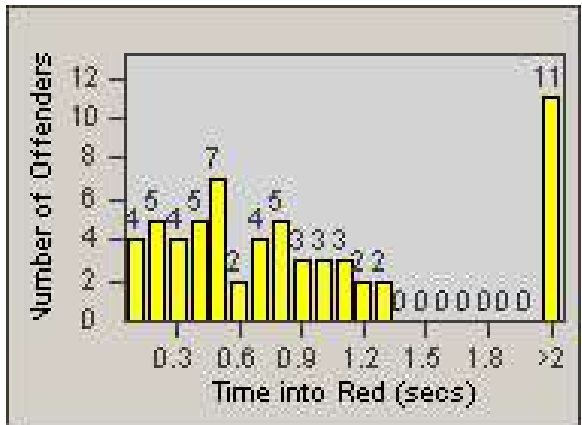

Redflex Redlight Offender Statistics

CONTRACT: Commerce
 DATE FROM: 1/Aug/2009

LOCATION: COM-EASL-01 Slauson Ave and Eastern Ave
 DATE TO: 31/Aug/2009

LANE 1

LANE 2

LANE 3

Redflex Redlight Offender Statistics

CONTRACT: Commerce
 DATE FROM: 1/Aug/2009

LOCATION: COM-EASL-01 Slauson Ave and Eastern Ave
 DATE TO: 31/Aug/2009

LANE 4

LANE 5

Redflex Redlight Offender Statistics

CONTRACT: Commerce
 DATE FROM: 1/Aug/2009