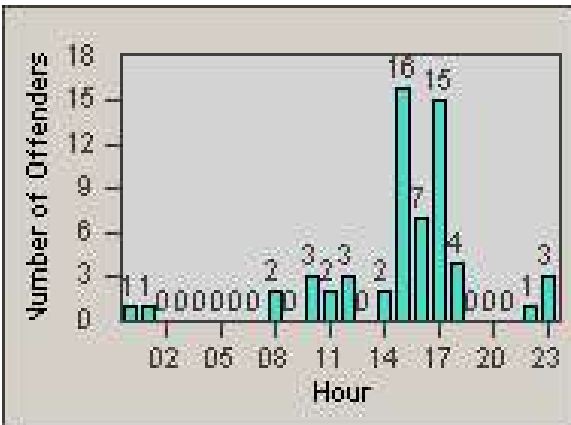

Redflex Redlight Offender Statistics

CONTRACT: Commerce
 DATE FROM: 1/Aug/2009

LOCATION: COM-EASL-01 Slauson Ave and Eastern Ave
 DATE TO: 31/Aug/2009

LANE 1

LANE 2

LANE 3

Redflex Redlight Offender Statistics

CONTRACT: Commerce
 DATE FROM: 1/Aug/2009

LOCATION: COM-EASL-01 Slauson Ave and Eastern Ave
 DATE TO: 31/Aug/2009

LANE 4

LANE 5

Redflex Redlight Offender Statistics

CONTRACT: Commerce
 DATE FROM: 1/Aug/2009