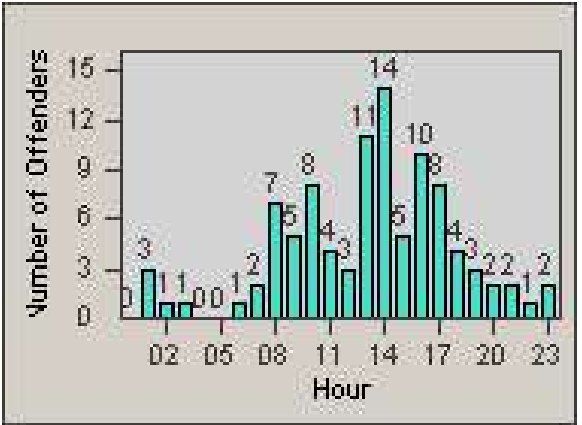

Redflex Redlight Offender Statistics

CONTRACT: Commerce
 DATE FROM: 1/Aug/2009

LOCATION: COM-EASL-01 Slauson Ave and Eastern Ave
 DATE TO: 31/Aug/2009

LANE 1

LANE 2

LANE 3

Redflex Redlight Offender Statistics

CONTRACT: Commerce
 DATE FROM: 1/Aug/2009

LOCATION: COM-EASL-01 Slauson Ave and Eastern Ave
 DATE TO: 31/Aug/2009

LANE 4

LANE 5

Redflex Redlight Offender Statistics

CONTRACT: Commerce
 DATE FROM: 1/Aug/2009