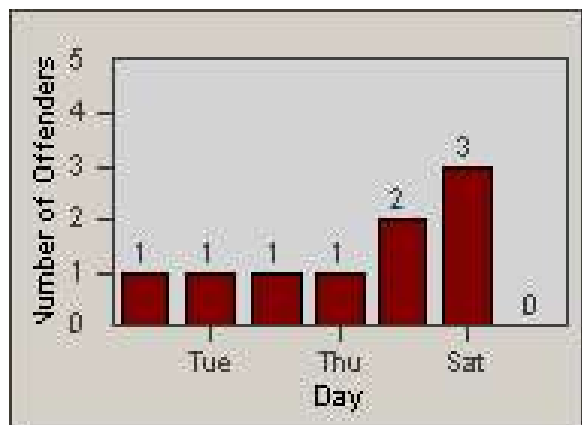

Redflex Redlight Offender Statistics

CONTRACT: Commerce
 DATE FROM: 1/Aug/2009

LOCATION: COM-EASL-01 Slauson Ave and Eastern Ave
 DATE TO: 31/Aug/2009

LANE 1

LANE 2

LANE 3

Redflex Redlight Offender Statistics

CONTRACT: Commerce
 DATE FROM: 1/Aug/2009

LOCATION: COM-EASL-01 Slauson Ave and Eastern Ave
 DATE TO: 31/Aug/2009

LANE 4

LANE 5

Redflex Redlight Offender Statistics

CONTRACT: Commerce
 DATE FROM: 1/Aug/2009