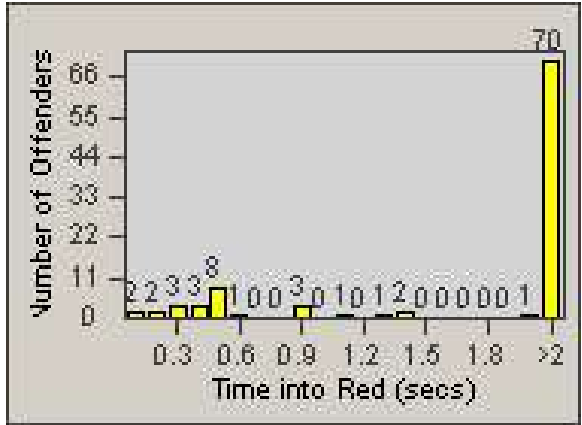

Redflex Redlight Offender Statistics

CONTRACT: Commerce
 DATE FROM: 1/Aug/2009

LOCATION: COM-EASL-01 Slauson Ave and Eastern Ave
 DATE TO: 31/Aug/2009

LANE 1

LANE 2

LANE 3

Redflex Redlight Offender Statistics

CONTRACT: Commerce
 DATE FROM: 1/Aug/2009

LOCATION: COM-EASL-01 Slauson Ave and Eastern Ave
 DATE TO: 31/Aug/2009

LANE 4

LANE 5

Redflex Redlight Offender Statistics

CONTRACT: Commerce
 DATE FROM: 1/Aug/2009