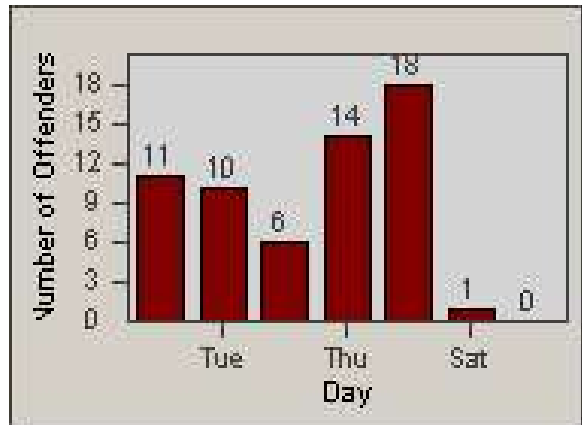

Redflex Redlight Offender Statistics

CONTRACT: Commerce
 DATE FROM: 1/Aug/2009

LOCATION: COM-EASL-01 Slauson Ave and Eastern Ave
 DATE TO: 31/Aug/2009

LANE 1

LANE 2

LANE 3

Redflex Redlight Offender Statistics

CONTRACT: Commerce
 DATE FROM: 1/Aug/2009

LOCATION: COM-EASL-01 Slauson Ave and Eastern Ave
 DATE TO: 31/Aug/2009

LANE 4

LANE 5

Redflex Redlight Offender Statistics

CONTRACT: Commerce
 DATE FROM: 1/Aug/2009