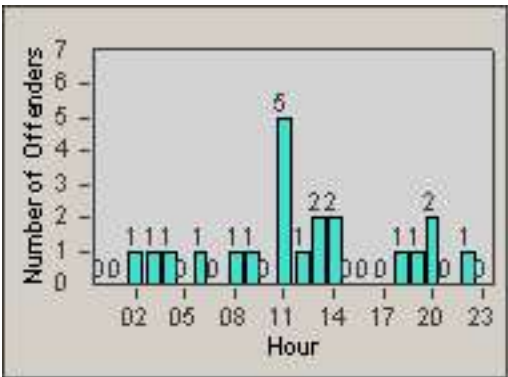

Redflex Redlight Offender Statistics

CONTRACT: Commerce
 DATE FROM: 01-Jul-2012

LOCATION: COM-SLEA-01 Slauson Ave and Eastern Ave
 DATE TO: 31-Jul-2012

LANE 1

LANE 2

LANE 3

Redflex Redlight Offender Statistics

CONTRACT: Commerce
 DATE FROM: 01-Jul-2012

LOCATION: COM-SLEA-01 Slauson Ave and Eastern Ave
 DATE TO: 31-Jul-2012

LANE 4

LANE 5

Redflex Redlight Offender Statistics

CONTRACT: Commerce
 DATE FROM: 01-Jul-2012