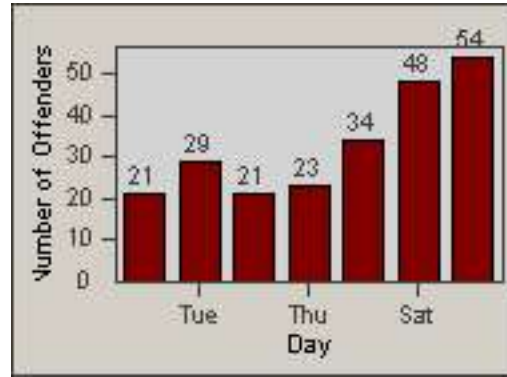

Redflex Redlight Offender Statistics

CONTRACT: Commerce
 DATE FROM: 01-Jul-2012

LOCATION: COM-SLEA-01 Slauson Ave and Eastern Ave
 DATE TO: 31-Jul-2012

LANE 1

LANE 2

LANE 3

Redflex Redlight Offender Statistics

CONTRACT: Commerce
 DATE FROM: 01-Jul-2012

LOCATION: COM-SLEA-01 Slauson Ave and Eastern Ave
 DATE TO: 31-Jul-2012

LANE 4

LANE 5

Redflex Redlight Offender Statistics

CONTRACT: Commerce
 DATE FROM: 01-Jul-2012