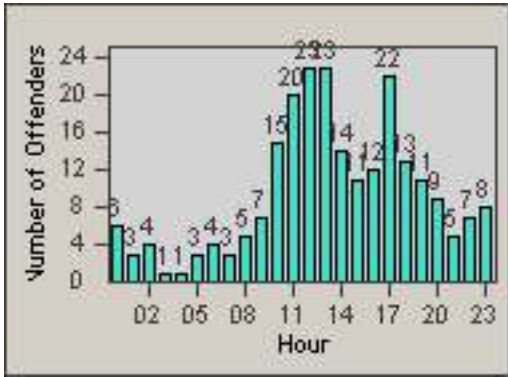

Redflex Redlight Offender Statistics

CONTRACT: Commerce
 DATE FROM: 01-Jul-2012

LOCATION: COM-SLEA-01 Slauson Ave and Eastern Ave
 DATE TO: 31-Jul-2012

LANE 1

LANE 2

LANE 3

Redflex Redlight Offender Statistics

CONTRACT: Commerce
 DATE FROM: 01-Jul-2012

LOCATION: COM-SLEA-01 Slauson Ave and Eastern Ave
 DATE TO: 31-Jul-2012

LANE 4

LANE 5

Redflex Redlight Offender Statistics

CONTRACT: Commerce
 DATE FROM: 01-Jul-2012