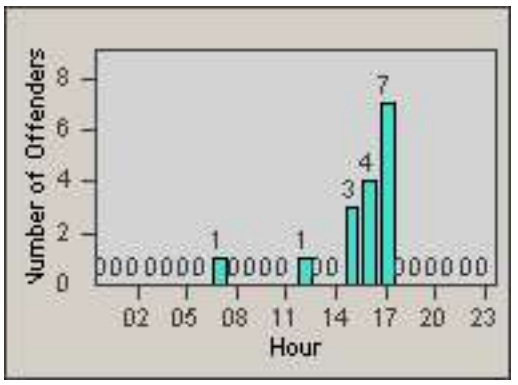

Redflex Redlight Offender Statistics

CONTRACT: Commerce
 DATE FROM: 01-Jul-2012

LOCATION: COM-SLEA-01 Slauson Ave and Eastern Ave
 DATE TO: 31-Jul-2012

LANE 1

LANE 2

LANE 3

Redflex Redlight Offender Statistics

CONTRACT: Commerce
 DATE FROM: 01-Jul-2012

LOCATION: COM-SLEA-01 Slauson Ave and Eastern Ave
 DATE TO: 31-Jul-2012

LANE 4

LANE 5

Redflex Redlight Offender Statistics

CONTRACT: Commerce
 DATE FROM: 01-Jul-2012