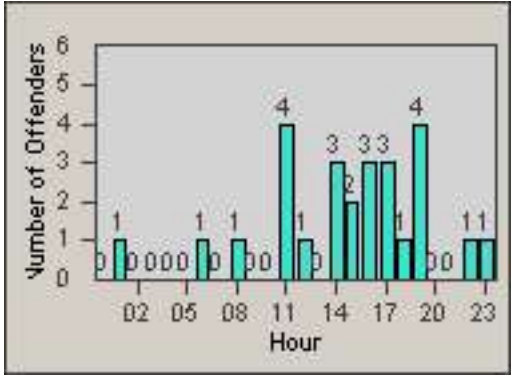

Redflex Redlight Offender Statistics

CONTRACT: Commerce
 DATE FROM: 01-Jul-2012

LOCATION: COM-SLEA-01 Slauson Ave and Eastern Ave
 DATE TO: 31-Jul-2012

LANE 1

LANE 2

LANE 3

Redflex Redlight Offender Statistics

CONTRACT: Commerce
 DATE FROM: 01-Jul-2012

LOCATION: COM-SLEA-01 Slauson Ave and Eastern Ave
 DATE TO: 31-Jul-2012

LANE 4

LANE 5

Redflex Redlight Offender Statistics

CONTRACT: Commerce
 DATE FROM: 01-Jul-2012