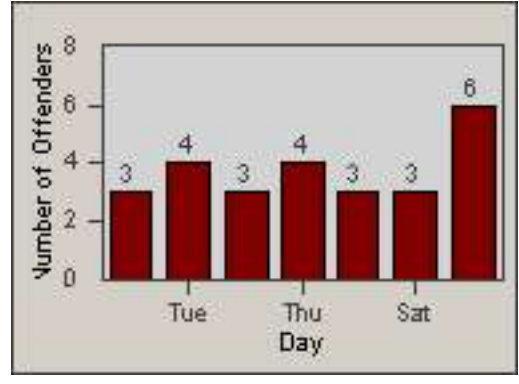

Redflex Redlight Offender Statistics

CONTRACT: Commerce
 DATE FROM: 01-Jul-2012

LOCATION: COM-SLEA-01 Slauson Ave and Eastern Ave
 DATE TO: 31-Jul-2012

LANE 1

LANE 2

LANE 3

Redflex Redlight Offender Statistics

CONTRACT: Commerce
 DATE FROM: 01-Jul-2012

LOCATION: COM-SLEA-01 Slauson Ave and Eastern Ave
 DATE TO: 31-Jul-2012

LANE 4

LANE 5

Redflex Redlight Offender Statistics

CONTRACT: Commerce
 DATE FROM: 01-Jul-2012