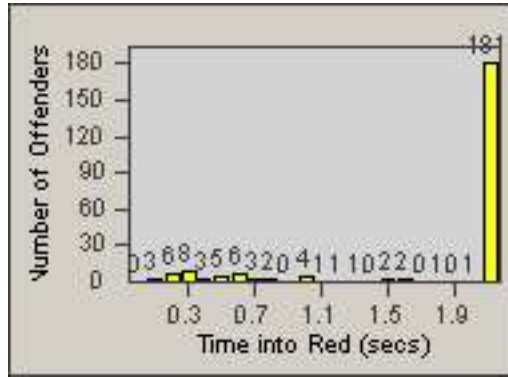

Redflex Redlight Offender Statistics

CONTRACT: Commerce
 DATE FROM: 01-Jul-2012

LOCATION: COM-SLEA-01 Slauson Ave and Eastern Ave
 DATE TO: 31-Jul-2012

LANE 1

LANE 2

LANE 3

Redflex Redlight Offender Statistics

CONTRACT: Commerce
 DATE FROM: 01-Jul-2012

LOCATION: COM-SLEA-01 Slauson Ave and Eastern Ave
 DATE TO: 31-Jul-2012

LANE 4

LANE 5

Redflex Redlight Offender Statistics

CONTRACT: Commerce
 DATE FROM: 01-Jul-2012