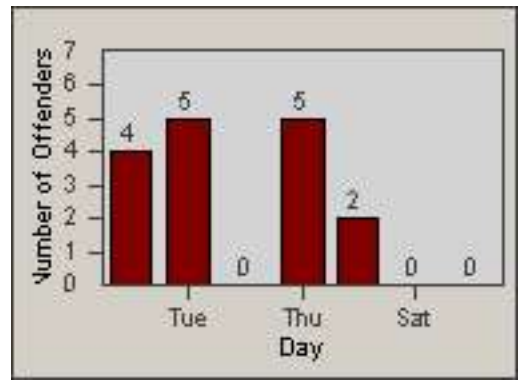

Redflex Redlight Offender Statistics

CONTRACT: Commerce
 DATE FROM: 01-Jul-2012

LOCATION: COM-SLEA-01 Slauson Ave and Eastern Ave
 DATE TO: 31-Jul-2012

LANE 1

LANE 2

LANE 3

Redflex Redlight Offender Statistics

CONTRACT: Commerce
 DATE FROM: 01-Jul-2012

LOCATION: COM-SLEA-01 Slauson Ave and Eastern Ave
 DATE TO: 31-Jul-2012

LANE 4

LANE 5

Redflex Redlight Offender Statistics

CONTRACT: Commerce
 DATE FROM: 01-Jul-2012