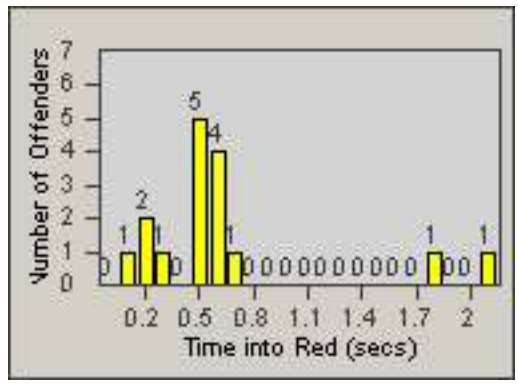

Redflex Redlight Offender Statistics

CONTRACT: Commerce
 DATE FROM: 01-Jul-2012

LOCATION: COM-SLEA-01 Slauson Ave and Eastern Ave
 DATE TO: 31-Jul-2012

LANE 1

LANE 2

LANE 3

Redflex Redlight Offender Statistics

CONTRACT: Commerce
 DATE FROM: 01-Jul-2012

LOCATION: COM-SLEA-01 Slauson Ave and Eastern Ave
 DATE TO: 31-Jul-2012

LANE 4

LANE 5

Redflex Redlight Offender Statistics

CONTRACT: Commerce
 DATE FROM: 01-Jul-2012