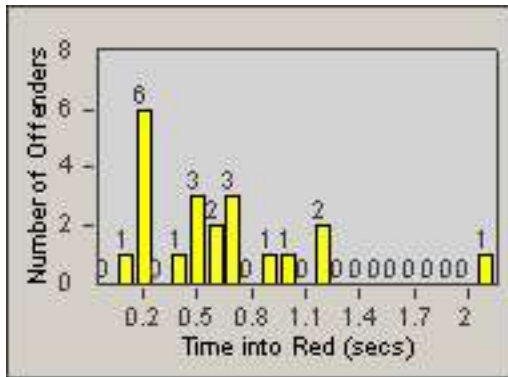

Redflex Redlight Offender Statistics

CONTRACT: Commerce
 DATE FROM: 01-Jul-2012

LOCATION: COM-SLEA-01 Slauson Ave and Eastern Ave
 DATE TO: 31-Jul-2012

LANE 1

LANE 2

LANE 3

Redflex Redlight Offender Statistics

CONTRACT: Commerce
 DATE FROM: 01-Jul-2012

LOCATION: COM-SLEA-01 Slauson Ave and Eastern Ave
 DATE TO: 31-Jul-2012

LANE 4

LANE 5

Redflex Redlight Offender Statistics

CONTRACT: Commerce
 DATE FROM: 01-Jul-2012