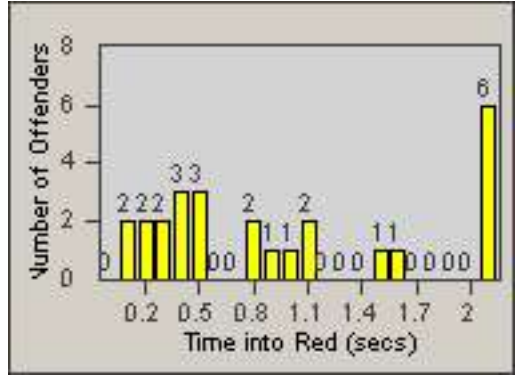

Redflex Redlight Offender Statistics

CONTRACT: Commerce
 DATE FROM: 01-Jul-2012

LOCATION: COM-SLEA-01 Slauson Ave and Eastern Ave
 DATE TO: 31-Jul-2012

LANE 1

LANE 2

LANE 3

Redflex Redlight Offender Statistics

CONTRACT: Commerce
 DATE FROM: 01-Jul-2012

LOCATION: COM-SLEA-01 Slauson Ave and Eastern Ave
 DATE TO: 31-Jul-2012

LANE 4

LANE 5

Redflex Redlight Offender Statistics

CONTRACT: Commerce
 DATE FROM: 01-Jul-2012