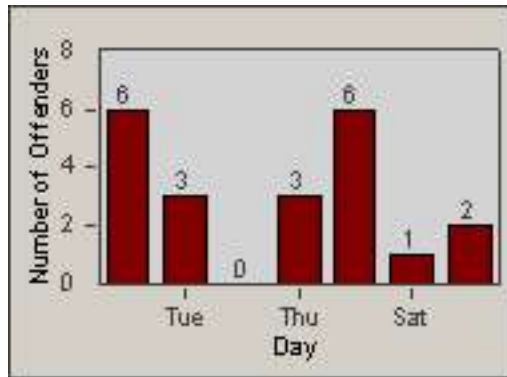

Redflex Redlight Offender Statistics

CONTRACT: Commerce
 DATE FROM: 01-Jul-2012

LOCATION: COM-SLEA-01 Slauson Ave and Eastern Ave
 DATE TO: 31-Jul-2012

LANE 1

LANE 2

LANE 3

Redflex Redlight Offender Statistics

CONTRACT: Commerce
 DATE FROM: 01-Jul-2012

LOCATION: COM-SLEA-01 Slauson Ave and Eastern Ave
 DATE TO: 31-Jul-2012

LANE 4

LANE 5

Redflex Redlight Offender Statistics

CONTRACT: Commerce
 DATE FROM: 01-Jul-2012