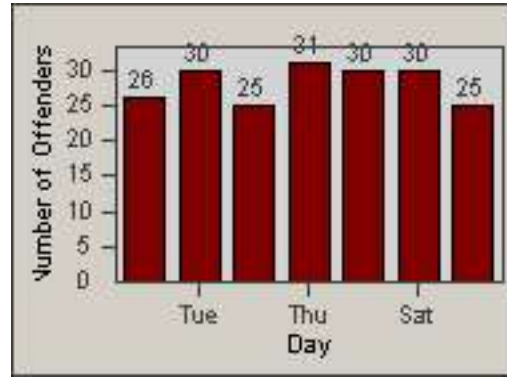

Redflex Redlight Offender Statistics

CONTRACT: Commerce
 DATE FROM: 01-Jul-2012

LOCATION: COM-SLGA-01 Slauson Ave and Gage Ave
 DATE TO: 31-Jul-2012

LANE 1

LANE 2

LANE 3

Redflex Redlight Offender Statistics

CONTRACT: Commerce
 DATE FROM: 01-Jul-2012

LOCATION: COM-SLGA-01 Slauson Ave and Gage Ave
 DATE TO: 31-Jul-2012

LANE 4

LANE 5

Redflex Redlight Offender Statistics

CONTRACT: Commerce
 DATE FROM: 01-Jul-2012