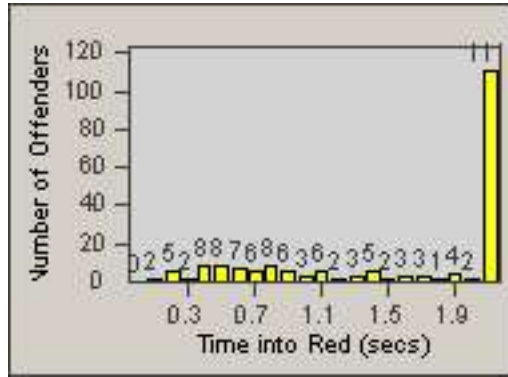

Redflex Redlight Offender Statistics

CONTRACT: Commerce
 DATE FROM: 01-Jul-2012

LOCATION: COM-SLGA-01 Slauson Ave and Gage Ave
 DATE TO: 31-Jul-2012

LANE 1

LANE 2

LANE 3

Redflex Redlight Offender Statistics

CONTRACT: Commerce
 DATE FROM: 01-Jul-2012

LOCATION: COM-SLGA-01 Slauson Ave and Gage Ave
 DATE TO: 31-Jul-2012

LANE 4

LANE 5

Redflex Redlight Offender Statistics

CONTRACT: Commerce
 DATE FROM: 01-Jul-2012