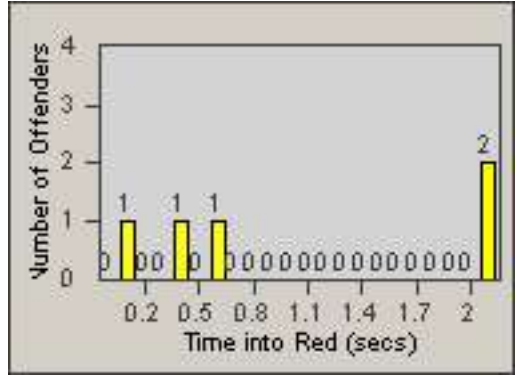

Redflex Redlight Offender Statistics

CONTRACT: Commerce
 DATE FROM: 01-Jul-2012

LOCATION: COM-SLGA-01 Slauson Ave and Gage Ave
 DATE TO: 31-Jul-2012

LANE 1

LANE 2

LANE 3

Redflex Redlight Offender Statistics

CONTRACT: Commerce
 DATE FROM: 01-Jul-2012

LOCATION: COM-SLGA-01 Slauson Ave and Gage Ave
 DATE TO: 31-Jul-2012

LANE 4

LANE 5

Redflex Redlight Offender Statistics

CONTRACT: Commerce
 DATE FROM: 01-Jul-2012