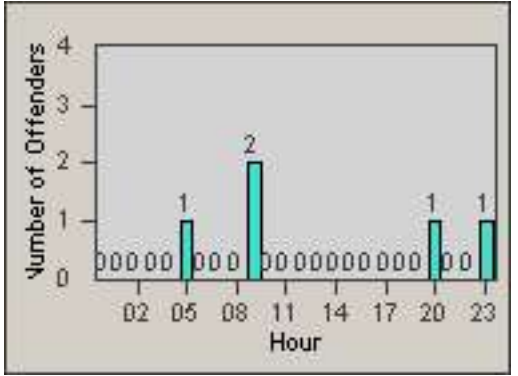

Redflex Redlight Offender Statistics

CONTRACT: Commerce
 DATE FROM: 01-Jul-2012

LOCATION: COM-SLGA-01 Slauson Ave and Gage Ave
 DATE TO: 31-Jul-2012

LANE 1

LANE 2

LANE 3

Redflex Redlight Offender Statistics

CONTRACT: Commerce
 DATE FROM: 01-Jul-2012

LOCATION: COM-SLGA-01 Slauson Ave and Gage Ave
 DATE TO: 31-Jul-2012

LANE 4

LANE 5

Redflex Redlight Offender Statistics

CONTRACT: Commerce
 DATE FROM: 01-Jul-2012