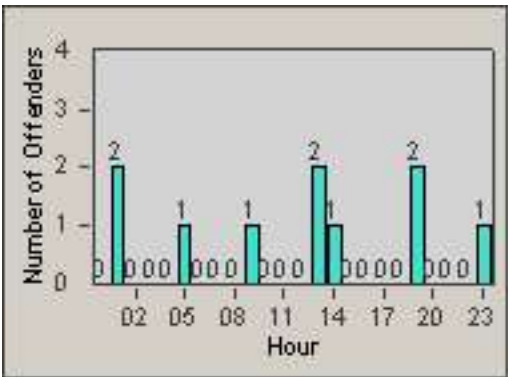

Redflex Redlight Offender Statistics

CONTRACT: Commerce
 DATE FROM: 01-Jul-2012

LOCATION: COM-SLGA-01 Slauson Ave and Gage Ave
 DATE TO: 31-Jul-2012

LANE 1

LANE 2

LANE 3

Redflex Redlight Offender Statistics

CONTRACT: Commerce
 DATE FROM: 01-Jul-2012

LOCATION: COM-SLGA-01 Slauson Ave and Gage Ave
 DATE TO: 31-Jul-2012

LANE 4

LANE 5

Redflex Redlight Offender Statistics

CONTRACT: Commerce
 DATE FROM: 01-Jul-2012