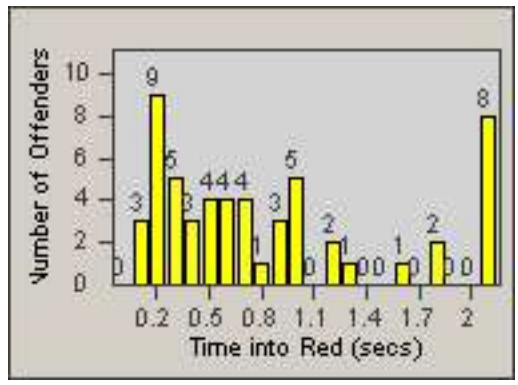

Redflex Redlight Offender Statistics

CONTRACT: Commerce
 DATE FROM: 01-Jul-2012

LOCATION: COM-SLGA-01 Slauson Ave and Gage Ave
 DATE TO: 31-Jul-2012

LANE 1

LANE 2

LANE 3

Redflex Redlight Offender Statistics

CONTRACT: Commerce
 DATE FROM: 01-Jul-2012

LOCATION: COM-SLGA-01 Slauson Ave and Gage Ave
 DATE TO: 31-Jul-2012

LANE 4

LANE 5

Redflex Redlight Offender Statistics

CONTRACT: Commerce
 DATE FROM: 01-Jul-2012