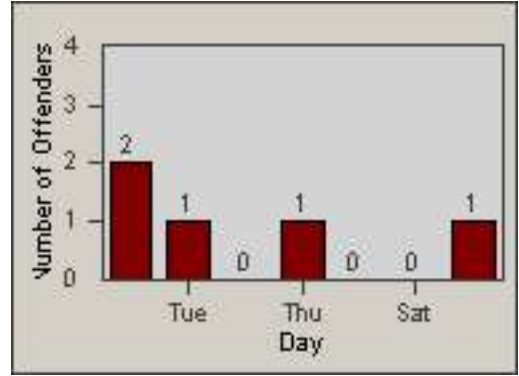

Redflex Redlight Offender Statistics

CONTRACT: Commerce
 DATE FROM: 01-Jul-2012

LOCATION: COM-SLGA-01 Slauson Ave and Gage Ave
 DATE TO: 31-Jul-2012

LANE 1

LANE 2

LANE 3

Redflex Redlight Offender Statistics

CONTRACT: Commerce
 DATE FROM: 01-Jul-2012

LOCATION: COM-SLGA-01 Slauson Ave and Gage Ave
 DATE TO: 31-Jul-2012

LANE 4

LANE 5

Redflex Redlight Offender Statistics

CONTRACT: Commerce
 DATE FROM: 01-Jul-2012