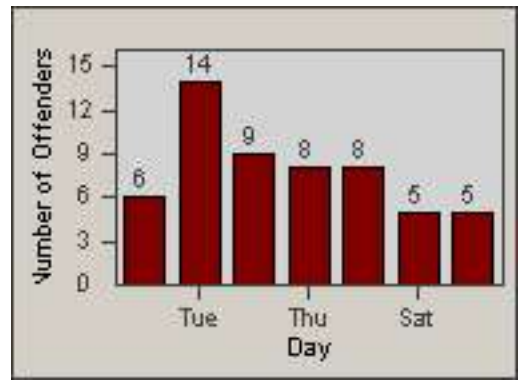

Redflex Redlight Offender Statistics

CONTRACT: Commerce
 DATE FROM: 01-Jul-2012

LOCATION: COM-SLGA-01 Slauson Ave and Gage Ave
 DATE TO: 31-Jul-2012

LANE 1

LANE 2

LANE 3

Redflex Redlight Offender Statistics

CONTRACT: Commerce
 DATE FROM: 01-Jul-2012

LOCATION: COM-SLGA-01 Slauson Ave and Gage Ave
 DATE TO: 31-Jul-2012

LANE 4

LANE 5

Redflex Redlight Offender Statistics

CONTRACT: Commerce
 DATE FROM: 01-Jul-2012