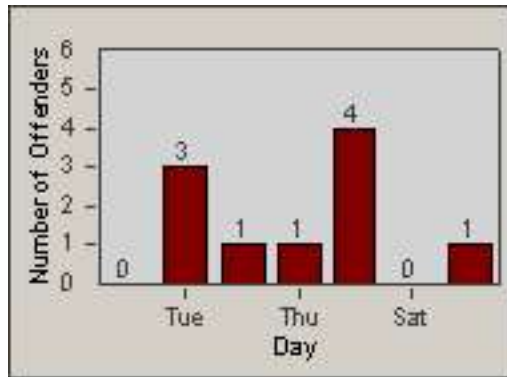

Redflex Redlight Offender Statistics

CONTRACT: Commerce
 DATE FROM: 01-Jul-2012

LOCATION: COM-SLGA-01 Slauson Ave and Gage Ave
 DATE TO: 31-Jul-2012

LANE 1

LANE 2

LANE 3

Redflex Redlight Offender Statistics

CONTRACT: Commerce
 DATE FROM: 01-Jul-2012

LOCATION: COM-SLGA-01 Slauson Ave and Gage Ave
 DATE TO: 31-Jul-2012

LANE 4

LANE 5

Redflex Redlight Offender Statistics

CONTRACT: Commerce
 DATE FROM: 01-Jul-2012