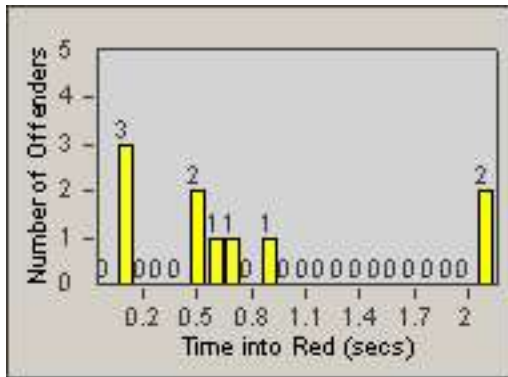

Redflex Redlight Offender Statistics

CONTRACT: Commerce
 DATE FROM: 01-Jul-2012

LOCATION: COM-SLGA-01 Slauson Ave and Gage Ave
 DATE TO: 31-Jul-2012

LANE 1

LANE 2

LANE 3

Redflex Redlight Offender Statistics

CONTRACT: Commerce
 DATE FROM: 01-Jul-2012

LOCATION: COM-SLGA-01 Slauson Ave and Gage Ave
 DATE TO: 31-Jul-2012

LANE 4

LANE 5

Redflex Redlight Offender Statistics

CONTRACT: Commerce
 DATE FROM: 01-Jul-2012