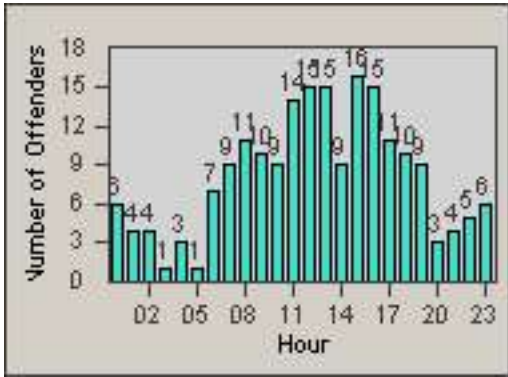

Redflex Redlight Offender Statistics

CONTRACT: Commerce
 DATE FROM: 01-Jul-2012

LOCATION: COM-SLGA-01 Slauson Ave and Gage Ave
 DATE TO: 31-Jul-2012

LANE 1

LANE 2

LANE 3

Redflex Redlight Offender Statistics

CONTRACT: Commerce
 DATE FROM: 01-Jul-2012

LOCATION: COM-SLGA-01 Slauson Ave and Gage Ave
 DATE TO: 31-Jul-2012

LANE 4

LANE 5

Redflex Redlight Offender Statistics

CONTRACT: Commerce
 DATE FROM: 01-Jul-2012