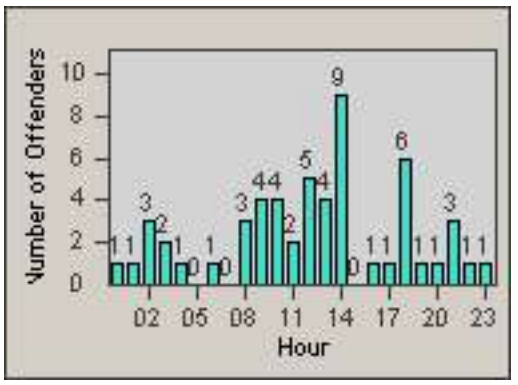

Redflex Redlight Offender Statistics

CONTRACT: Commerce
 DATE FROM: 01-Jul-2012

LOCATION: COM-SLGA-01 Slauson Ave and Gage Ave
 DATE TO: 31-Jul-2012

LANE 1

LANE 2

LANE 3

Redflex Redlight Offender Statistics

CONTRACT: Commerce
 DATE FROM: 01-Jul-2012

LOCATION: COM-SLGA-01 Slauson Ave and Gage Ave
 DATE TO: 31-Jul-2012

LANE 4

LANE 5

Redflex Redlight Offender Statistics

CONTRACT: Commerce
 DATE FROM: 01-Jul-2012