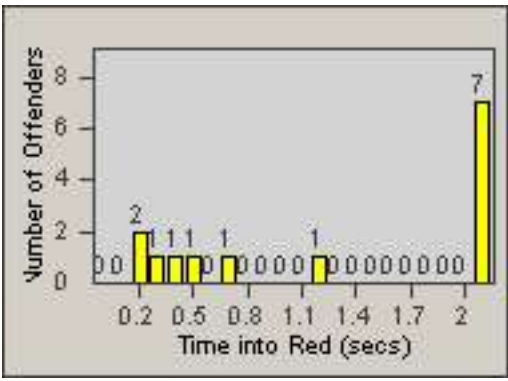

Redflex Redlight Offender Statistics

CONTRACT: Commerce
DATE FROM: 01-Sep-2011

LOCATION: COM-SLGA-01 Slauson Ave and Gage Ave
DATE TO: 30-Sep-2011

LANE 1

LANE 2

LANE 3