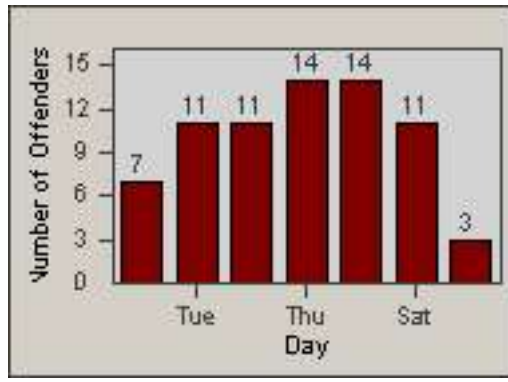

Redflex Redlight Offender Statistics

CONTRACT: Commerce
DATE FROM: 01-Sep-2011

LOCATION: COM-SLGA-01 Slauson Ave and Gage Ave
DATE TO: 30-Sep-2011

LANE 1