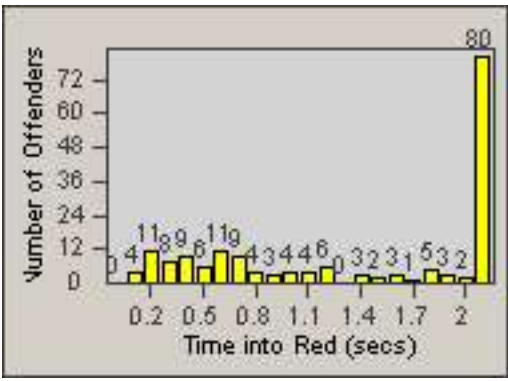

Redflex Redlight Offender Statistics

CONTRACT: Commerce
DATE FROM: 01-Sep-2011

LOCATION: COM-SLGA-01 Slauson Ave and Gage Ave
DATE TO: 30-Sep-2011

LANE 4