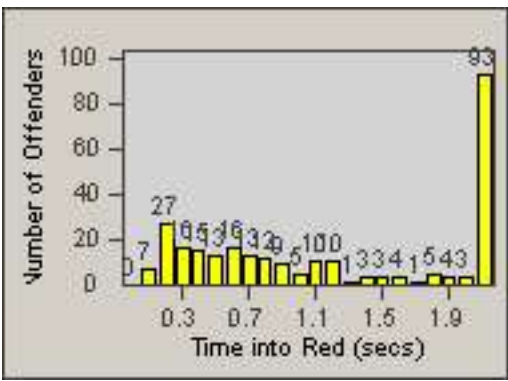

Redflex Redlight Offender Statistics

CONTRACT: Commerce
DATE FROM: 01-Sep-2011

LOCATION: COM-SLGA-01 Slauson Ave and Gage Ave
DATE TO: 30-Sep-2011

LANE 4

LANE 5

LANE TOTAL