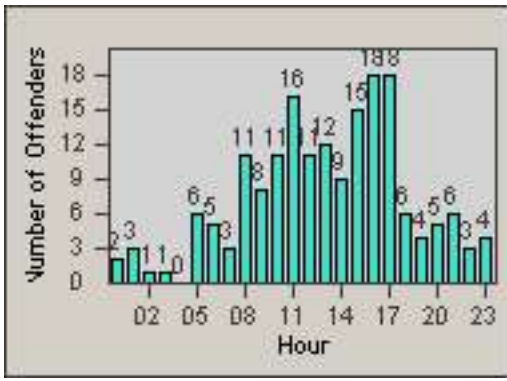

Redflex Redlight Offender Statistics

CONTRACT: Commerce
DATE FROM: 01-Sep-2011

LOCATION: COM-SLGA-01 Slauson Ave and Gage Ave
DATE TO: 30-Sep-2011

LANE 4