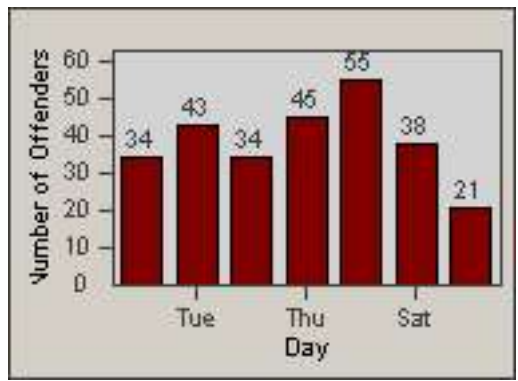

Redflex Redlight Offender Statistics

CONTRACT: Commerce
DATE FROM: 01-Sep-2011

LOCATION: COM-SLGA-01 Slauson Ave and Gage Ave
DATE TO: 30-Sep-2011

LANE 4

LANE 5

LANE TOTAL