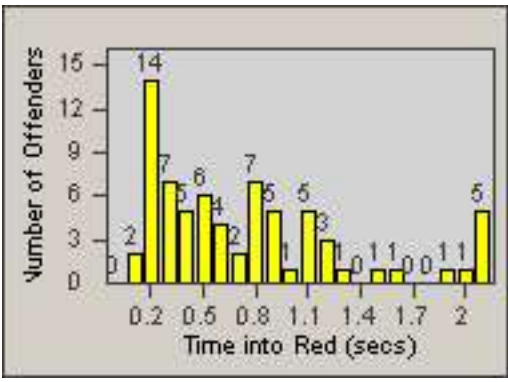

Redflex Redlight Offender Statistics

CONTRACT: Commerce
DATE FROM: 01-Sep-2011

LOCATION: COM-SLGA-01 Slauson Ave and Gage Ave
DATE TO: 30-Sep-2011

LANE 1