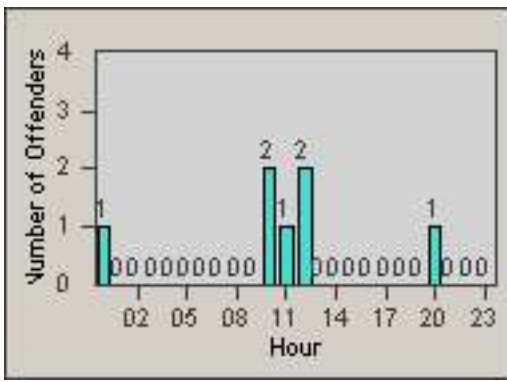

Redflex Redlight Offender Statistics

CONTRACT: Commerce
DATE FROM: 01-Sep-2011

LOCATION: COM-SLGA-01 Slauson Ave and Gage Ave
DATE TO: 30-Sep-2011

LANE 1

LANE 2

LANE 3