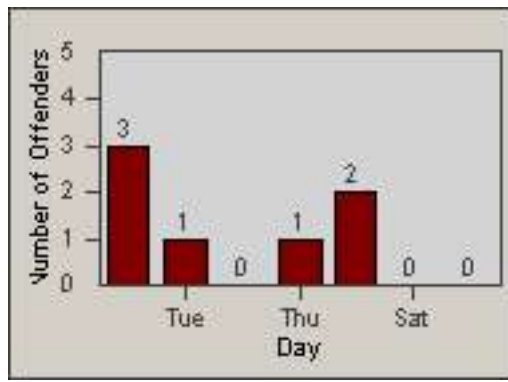

Redflex Redlight Offender Statistics

CONTRACT: Commerce
DATE FROM: 01-Sep-2011

LOCATION: COM-SLGA-01 Slauson Ave and Gage Ave
DATE TO: 30-Sep-2011

LANE 1

LANE 2

LANE 3