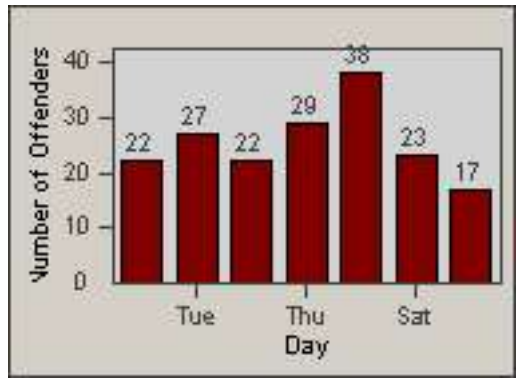

Redflex Redlight Offender Statistics

CONTRACT: Commerce
DATE FROM: 01-Sep-2011

LOCATION: COM-SLGA-01 Slauson Ave and Gage Ave
DATE TO: 30-Sep-2011

LANE 4