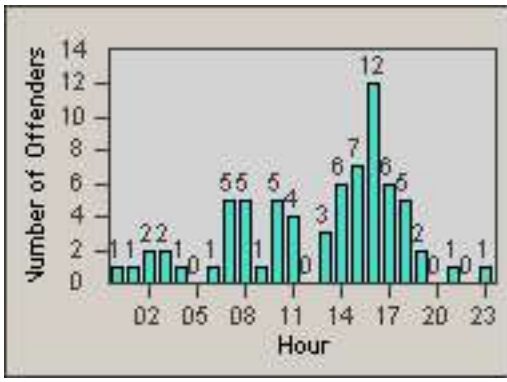

Redflex Redlight Offender Statistics

CONTRACT: Commerce
DATE FROM: 01-Sep-2011

LOCATION: COM-SLGA-01 Slauson Ave and Gage Ave
DATE TO: 30-Sep-2011

LANE 1