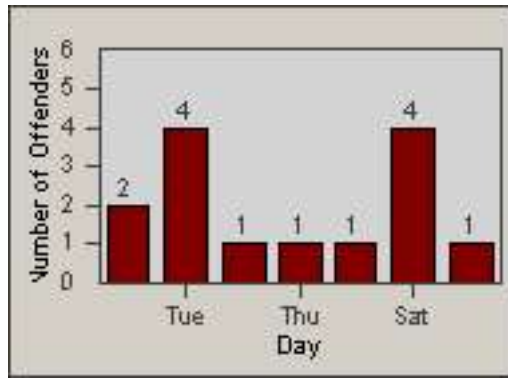

Redflex Redlight Offender Statistics

CONTRACT: Commerce
DATE FROM: 01-Sep-2011

LOCATION: COM-SLGA-01 Slauson Ave and Gage Ave
DATE TO: 30-Sep-2011

LANE 1

LANE 2

LANE 3