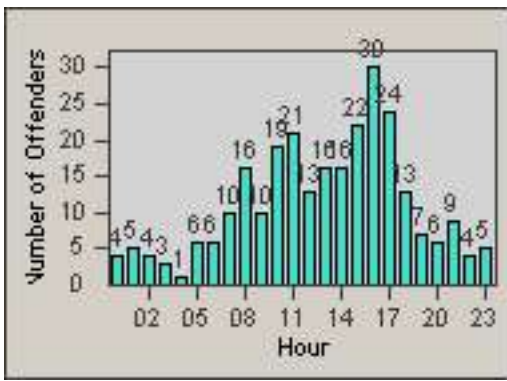

Redflex Redlight Offender Statistics

CONTRACT: Commerce
DATE FROM: 01-Sep-2011

LOCATION: COM-SLGA-01 Slauson Ave and Gage Ave
DATE TO: 30-Sep-2011

LANE 4

LANE 5

LANE TOTAL