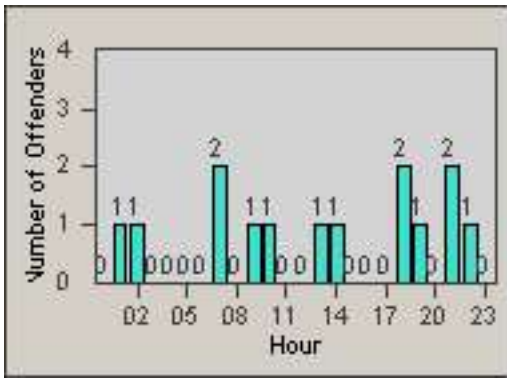

Redflex Redlight Offender Statistics

CONTRACT: Commerce
DATE FROM: 01-Sep-2011

LOCATION: COM-SLGA-01 Slauson Ave and Gage Ave
DATE TO: 30-Sep-2011

LANE 1

LANE 2

LANE 3