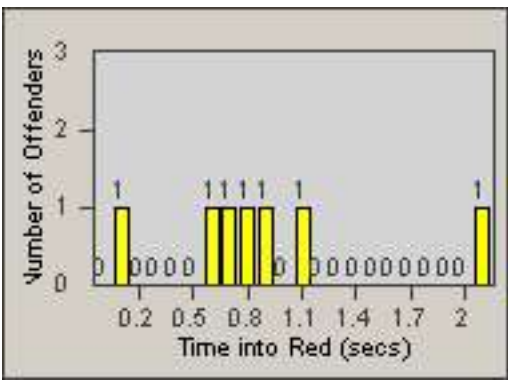

Redflex Redlight Offender Statistics

CONTRACT: Commerce
DATE FROM: 01-Sep-2011

LOCATION: COM-SLGA-01 Slauson Ave and Gage Ave
DATE TO: 30-Sep-2011

LANE 1

LANE 2

LANE 3