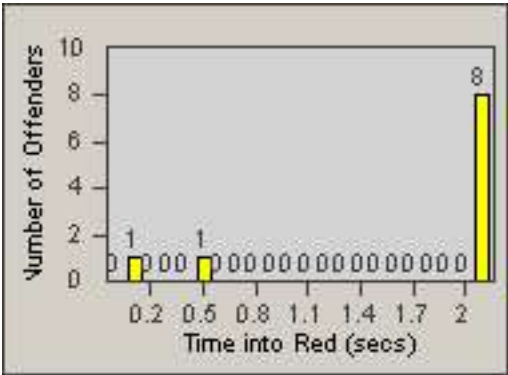

Redflex Redlight Offender Statistics

CONTRACT: Commerce

LOCATION: COM-TEGA-01 Garfield and Telegraph

DATE FROM: 01-Sep-2011

DATE TO: 30-Sep-2011

LANE 1

LANE 2

LANE 3

Redflex Redlight Offender Statistics

CONTRACT: Commerce
DATE FROM: 01-Sep-2011

LOCATION: COM-TEGA-01 Garfield and Telegraph
DATE TO: 30-Sep-2011

LANE 4

LANE 5

LANE TOTAL

Redflex Redlight Offender Statistics