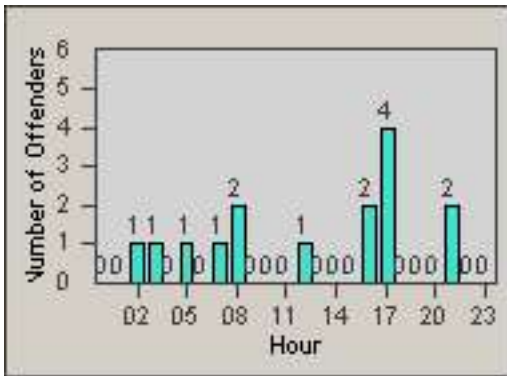

Redflex Redlight Offender Statistics

CONTRACT: Commerce

LOCATION: COM-TEGA-01 Garfield and Telegraph

DATE FROM: 01-Sep-2011

DATE TO: 30-Sep-2011

LANE 1

LANE 2

LANE 3

Redflex Redlight Offender Statistics

CONTRACT: Commerce
DATE FROM: 01-Sep-2011

LOCATION: COM-TEGA-01 Garfield and Telegraph
DATE TO: 30-Sep-2011

LANE 4

LANE 5

LANE TOTAL

Redflex Redlight Offender Statistics