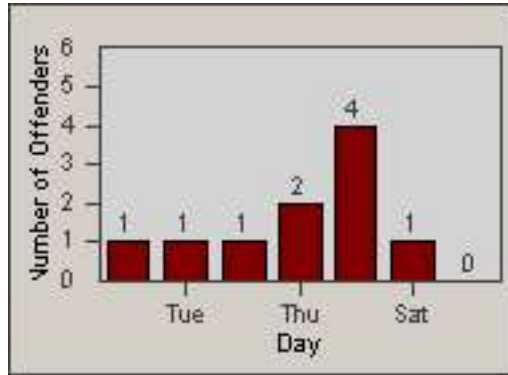

Redflex Redlight Offender Statistics

CONTRACT: Commerce

LOCATION: COM-TEGA-01 Garfield and Telegraph

DATE FROM: 01-Sep-2011

DATE TO: 30-Sep-2011

LANE 1

LANE 2

LANE 3

Redflex Redlight Offender Statistics

CONTRACT: Commerce
DATE FROM: 01-Sep-2011

LOCATION: COM-TEGA-01 Garfield and Telegraph
DATE TO: 30-Sep-2011

LANE 4

LANE 5

LANE TOTAL

Redflex Redlight Offender Statistics