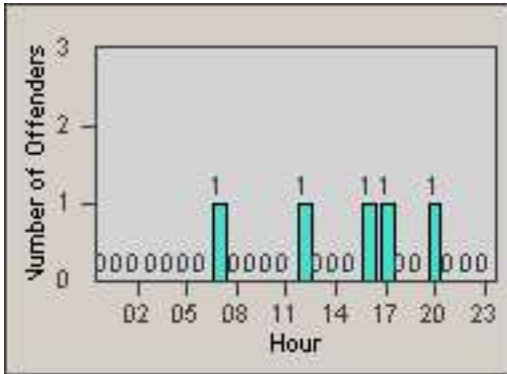

Redflex Redlight Offender Statistics

CONTRACT: Commerce

LOCATION: COM-TEGA-01 Garfield and Telegraph

DATE FROM: 01-Sep-2011

DATE TO: 30-Sep-2011

LANE 1

LANE 2

LANE 3

Redflex Redlight Offender Statistics

CONTRACT: Commerce
DATE FROM: 01-Sep-2011

LOCATION: COM-TEGA-01 Garfield and Telegraph
DATE TO: 30-Sep-2011

LANE 4

LANE 5

LANE TOTAL

Redflex Redlight Offender Statistics