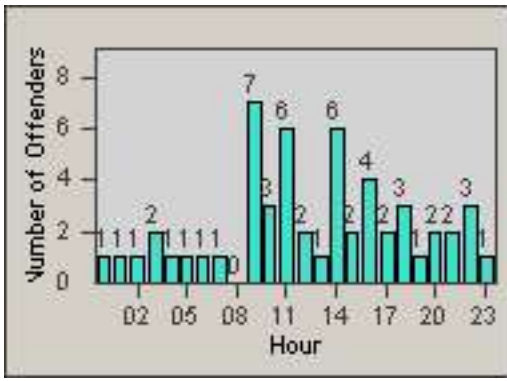

Redflex Redlight Offender Statistics

CONTRACT: Commerce

LOCATION: COM-TEGA-01 Garfield and Telegraph

DATE FROM: 01-Sep-2011

DATE TO: 30-Sep-2011

LANE 1

LANE 2

LANE 3

Redflex Redlight Offender Statistics

CONTRACT: Commerce
DATE FROM: 01-Sep-2011

LOCATION: COM-TEGA-01 Garfield and Telegraph
DATE TO: 30-Sep-2011

LANE 4

LANE 5

LANE TOTAL

Redflex Redlight Offender Statistics