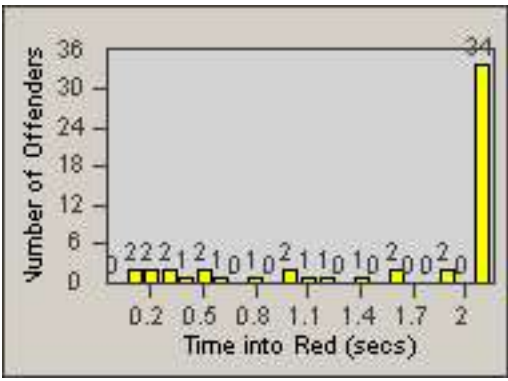

Redflex Redlight Offender Statistics

CONTRACT: Commerce

LOCATION: COM-TEGA-01 Garfield and Telegraph

DATE FROM: 01-Sep-2011

DATE TO: 30-Sep-2011

LANE 1

LANE 2

LANE 3

Redflex Redlight Offender Statistics

CONTRACT: Commerce
DATE FROM: 01-Sep-2011

LOCATION: COM-TEGA-01 Garfield and Telegraph
DATE TO: 30-Sep-2011

LANE 4

LANE 5

LANE TOTAL

Redflex Redlight Offender Statistics