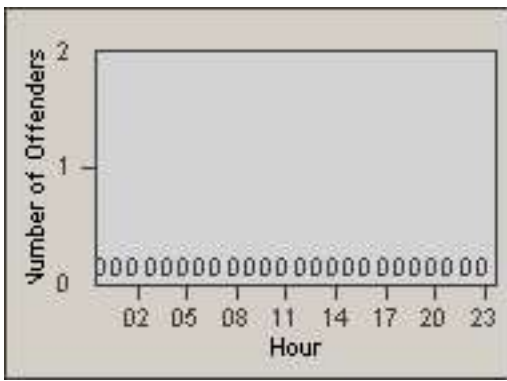

Redflex Redlight Offender Statistics

CONTRACT: Commerce
DATE FROM: 01-Sep-2011

LOCATION: COM-TEGA-01 Garfield and Telegraph
DATE TO: 30-Sep-2011

LANE 4

LANE 5

LANE TOTAL

Redflex Redlight Offender Statistics