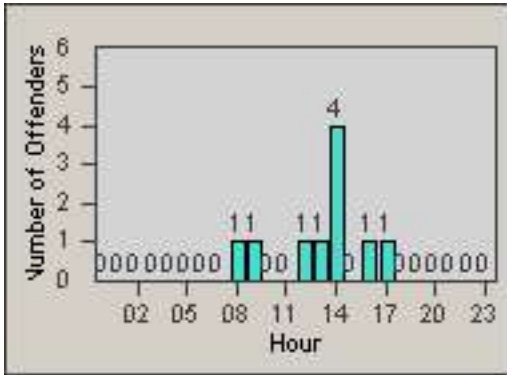

Redflex Redlight Offender Statistics

CONTRACT: Commerce

LOCATION: COM-TEGA-01 Garfield and Telegraph

DATE FROM: 01-Sep-2011

DATE TO: 30-Sep-2011

LANE 1

LANE 2

LANE 3

Redflex Redlight Offender Statistics

CONTRACT: Commerce
DATE FROM: 01-Sep-2011

LOCATION: COM-TEGA-01 Garfield and Telegraph
DATE TO: 30-Sep-2011

LANE 4

LANE 5

LANE TOTAL

Redflex Redlight Offender Statistics