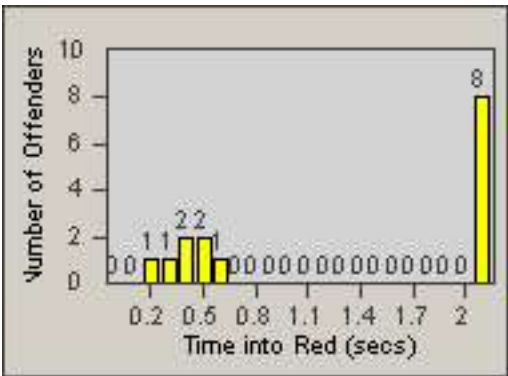

Redflex Redlight Offender Statistics

CONTRACT: Commerce

LOCATION: COM-TEGA-01 Garfield and Telegraph

DATE FROM: 01-Sep-2011

DATE TO: 30-Sep-2011

LANE 1

LANE 2

LANE 3

Redflex Redlight Offender Statistics

CONTRACT: Commerce
DATE FROM: 01-Sep-2011

LOCATION: COM-TEGA-01 Garfield and Telegraph
DATE TO: 30-Sep-2011

LANE 4

LANE 5

LANE TOTAL

Redflex Redlight Offender Statistics