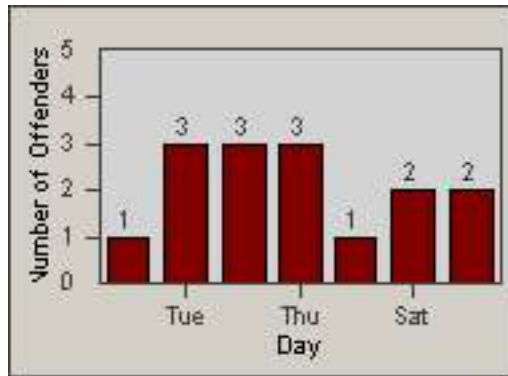

Redflex Redlight Offender Statistics

CONTRACT: Commerce

LOCATION: COM-TEGA-01 Garfield and Telegraph

DATE FROM: 01-Sep-2011

DATE TO: 30-Sep-2011

LANE 1

LANE 2

LANE 3

Redflex Redlight Offender Statistics

CONTRACT: Commerce
DATE FROM: 01-Sep-2011

LOCATION: COM-TEGA-01 Garfield and Telegraph
DATE TO: 30-Sep-2011

LANE 4

LANE 5

LANE TOTAL

Redflex Redlight Offender Statistics