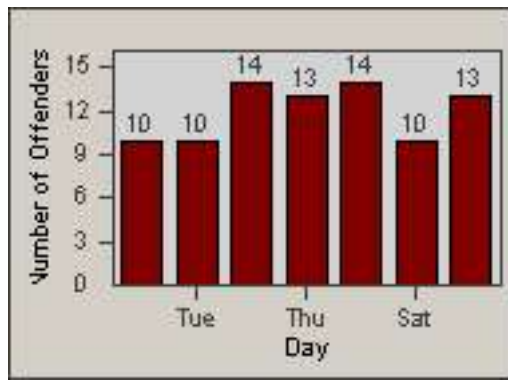

Redflex Redlight Offender Statistics

CONTRACT: Commerce
DATE FROM: 01-Sep-2011

LOCATION: COM-TEGA-01 Garfield and Telegraph
DATE TO: 30-Sep-2011

LANE 4

LANE 5

LANE TOTAL

Redflex Redlight Offender Statistics