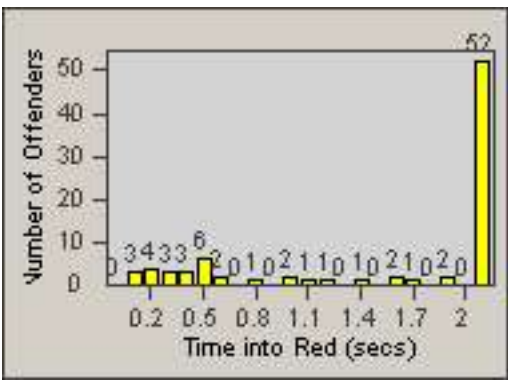

Redflex Redlight Offender Statistics

CONTRACT: Commerce
DATE FROM: 01-Sep-2011

LOCATION: COM-TEGA-01 Garfield and Telegraph
DATE TO: 30-Sep-2011

LANE 4

LANE 5

LANE TOTAL

Redflex Redlight Offender Statistics