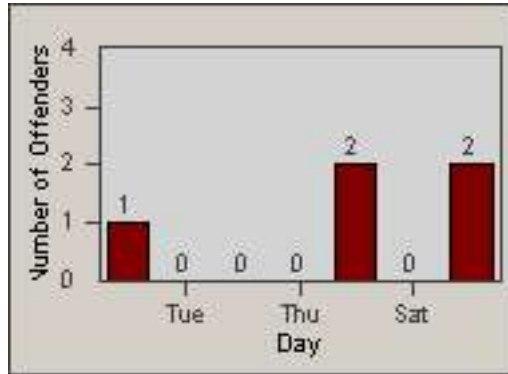

Redflex Redlight Offender Statistics

CONTRACT: Commerce

LOCATION: COM-TEGA-01 Garfield and Telegraph

DATE FROM: 01-Sep-2011

DATE TO: 30-Sep-2011

LANE 1

LANE 2

LANE 3

Redflex Redlight Offender Statistics

CONTRACT: Commerce
DATE FROM: 01-Sep-2011

LOCATION: COM-TEGA-01 Garfield and Telegraph
DATE TO: 30-Sep-2011

LANE 4

LANE 5

LANE TOTAL

Redflex Redlight Offender Statistics