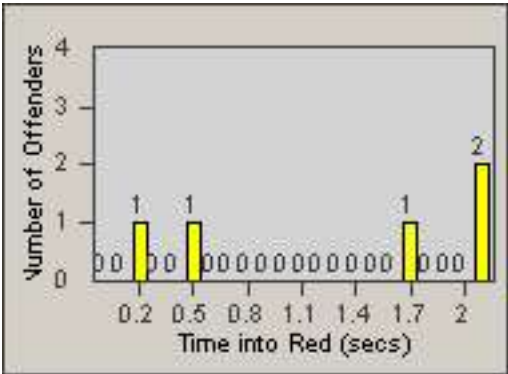

Redflex Redlight Offender Statistics

CONTRACT: Commerce

LOCATION: COM-TEGA-01 Garfield and Telegraph

DATE FROM: 01-Sep-2011

DATE TO: 30-Sep-2011

LANE 1

LANE 2

LANE 3

Redflex Redlight Offender Statistics

CONTRACT: Commerce
DATE FROM: 01-Sep-2011

LOCATION: COM-TEGA-01 Garfield and Telegraph
DATE TO: 30-Sep-2011

LANE 4

LANE 5

LANE TOTAL

Redflex Redlight Offender Statistics