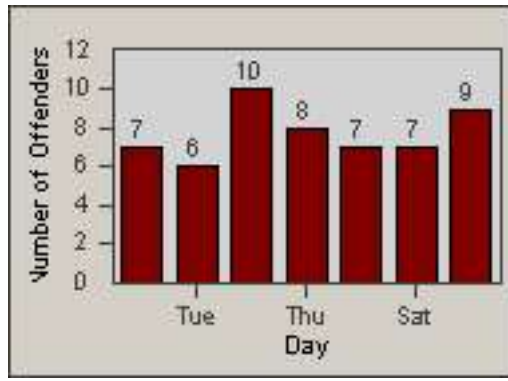

Redflex Redlight Offender Statistics

CONTRACT: Commerce

LOCATION: COM-TEGA-01 Garfield and Telegraph

DATE FROM: 01-Sep-2011

DATE TO: 30-Sep-2011

LANE 1

LANE 2

LANE 3

Redflex Redlight Offender Statistics

CONTRACT: Commerce
DATE FROM: 01-Sep-2011

LOCATION: COM-TEGA-01 Garfield and Telegraph
DATE TO: 30-Sep-2011

LANE 4

LANE 5

LANE TOTAL

Redflex Redlight Offender Statistics