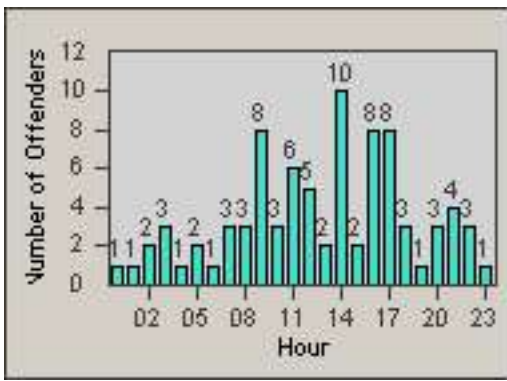

Redflex Redlight Offender Statistics

CONTRACT: Commerce
DATE FROM: 01-Sep-2011

LOCATION: COM-TEGA-01 Garfield and Telegraph
DATE TO: 30-Sep-2011

LANE 4

LANE 5

LANE TOTAL

Redflex Redlight Offender Statistics