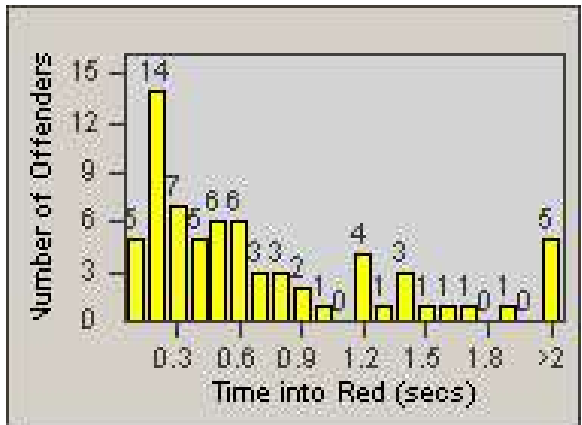

Redflex Redlight Offender Statistics

CONTRACT: Commerce
 DATE FROM: 1/Jan/2009

LOCATION: COM-TEGA-03 Garfield and Telegraph
 DATE TO: 31/Jan/2009

LANE 1

LANE 2

LANE 3

Redflex Redlight Offender Statistics

CONTRACT: Commerce
 DATE FROM: 1/Jan/2009

LOCATION: COM-TEGA-03 Garfield and Telegraph
 DATE TO: 31/Jan/2009

LANE 4

LANE 5

Redflex Redlight Offender Statistics

CONTRACT: Commerce
DATE FROM: 1/Jan/2009

LOCATION: COM-TEGA-03 Garfield and Telegraph
DATE TO: 31/Jan/2009