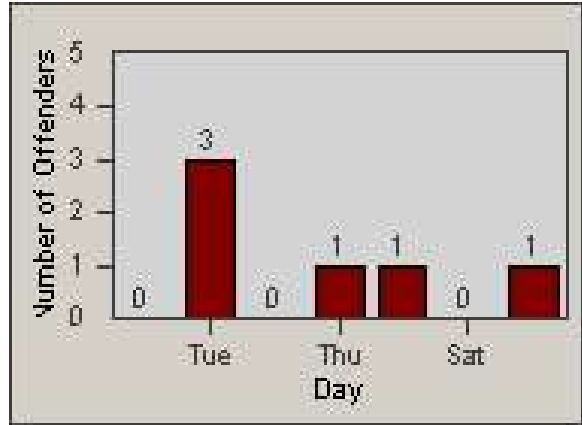

Redflex Redlight Offender Statistics

CONTRACT: Commerce
 DATE FROM: 1/Jan/2009

LOCATION: COM-TEGA-03 Garfield and Telegraph
 DATE TO: 31/Jan/2009

LANE 1

LANE 2

LANE 3

Redflex Redlight Offender Statistics

CONTRACT: Commerce
 DATE FROM: 1/Jan/2009

LOCATION: COM-TEGA-03 Garfield and Telegraph
 DATE TO: 31/Jan/2009

LANE 4

LANE 5

Redflex Redlight Offender Statistics

CONTRACT: Commerce
DATE FROM: 1/Jan/2009

LOCATION: COM-TEGA-03 Garfield and Telegraph
DATE TO: 31/Jan/2009