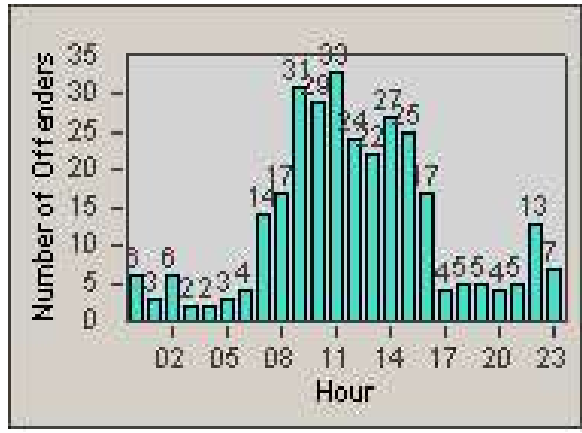

Redflex Redlight Offender Statistics

CONTRACT: Commerce
 DATE FROM: 1/Jan/2009

LOCATION: COM-TEGA-03 Garfield and Telegraph
 DATE TO: 31/Jan/2009

LANE 1

LANE 2

LANE 3

Redflex Redlight Offender Statistics

CONTRACT: Commerce
 DATE FROM: 1/Jan/2009

LOCATION: COM-TEGA-03 Garfield and Telegraph
 DATE TO: 31/Jan/2009

LANE 4

LANE 5

Redflex Redlight Offender Statistics

CONTRACT: Commerce
DATE FROM: 1/Jan/2009

LOCATION: COM-TEGA-03 Garfield and Telegraph
DATE TO: 31/Jan/2009