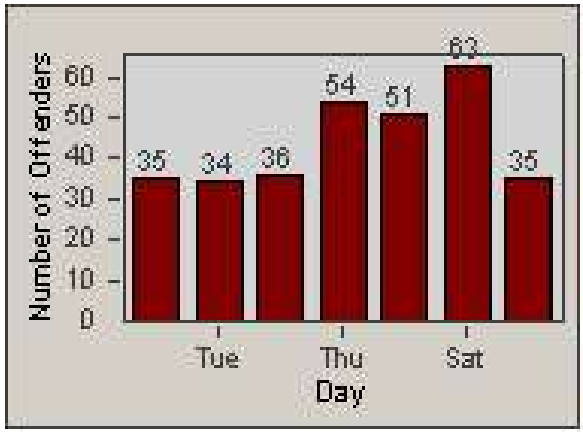

LOCATION: COM-TEGA-03 Garfield and Telegraph
 DATE TO: 31/Jan/2009

LANE 4

LANE 5

Redflex Redlight Offender Statistics

CONTRACT: Commerce
DATE FROM: 1/Jan/2009

LOCATION: COM-TEGA-03 Garfield and Telegraph
DATE TO: 31/Jan/2009