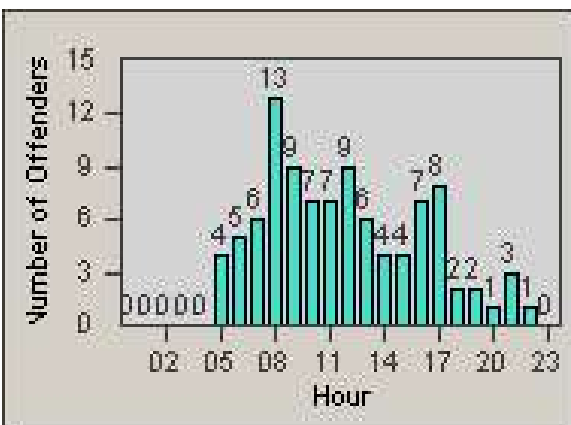

Redflex Redlight Offender Statistics

CONTRACT: Commerce
 DATE FROM: 1/Jan/2009

LOCATION: COM-TEGA-03 Garfield and Telegraph
 DATE TO: 31/Jan/2009

LANE 1

LANE 2

LANE 3

Redflex Redlight Offender Statistics

CONTRACT: Commerce
 DATE FROM: 1/Jan/2009

LOCATION: COM-TEGA-03 Garfield and Telegraph
 DATE TO: 31/Jan/2009

LANE 4

LANE 5

Redflex Redlight Offender Statistics

CONTRACT: Commerce
DATE FROM: 1/Jan/2009

LOCATION: COM-TEGA-03 Garfield and Telegraph
DATE TO: 31/Jan/2009