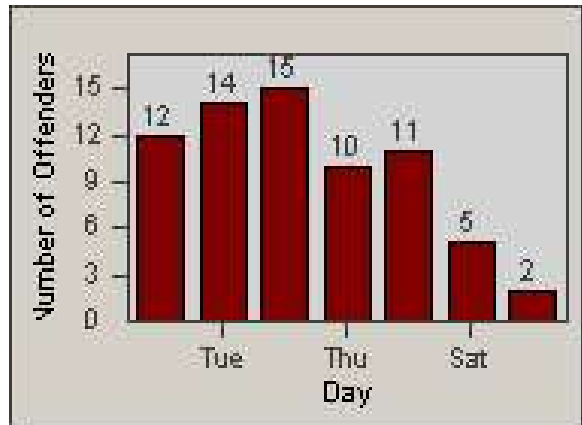

Redflex Redlight Offender Statistics

CONTRACT: Commerce
 DATE FROM: 1/Jan/2009

LOCATION: COM-TEGA-03 Garfield and Telegraph
 DATE TO: 31/Jan/2009

LANE 1

LANE 2

LANE 3

Redflex Redlight Offender Statistics

CONTRACT: Commerce
 DATE FROM: 1/Jan/2009

LOCATION: COM-TEGA-03 Garfield and Telegraph
 DATE TO: 31/Jan/2009

LANE 4

LANE 5

Redflex Redlight Offender Statistics

CONTRACT: Commerce
DATE FROM: 1/Jan/2009

LOCATION: COM-TEGA-03 Garfield and Telegraph
DATE TO: 31/Jan/2009