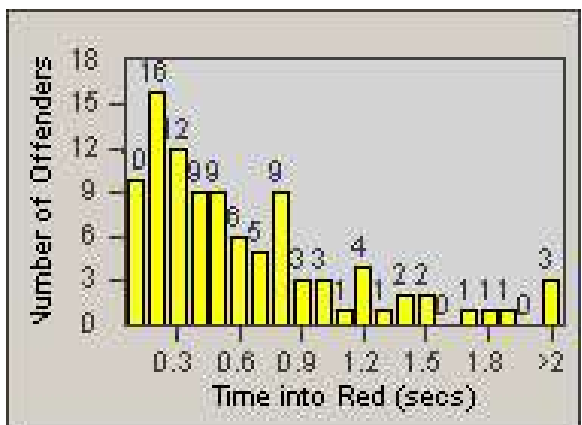

Redflex Redlight Offender Statistics

CONTRACT: Commerce
 DATE FROM: 1/Jan/2009

LOCATION: COM-TEGA-03 Garfield and Telegraph
 DATE TO: 31/Jan/2009

LANE 1

LANE 2

LANE 3

Redflex Redlight Offender Statistics

CONTRACT: Commerce
 DATE FROM: 1/Jan/2009

LOCATION: COM-TEGA-03 Garfield and Telegraph
 DATE TO: 31/Jan/2009

LANE 4

LANE 5

Redflex Redlight Offender Statistics

CONTRACT: Commerce
DATE FROM: 1/Jan/2009

LOCATION: COM-TEGA-03 Garfield and Telegraph
DATE TO: 31/Jan/2009