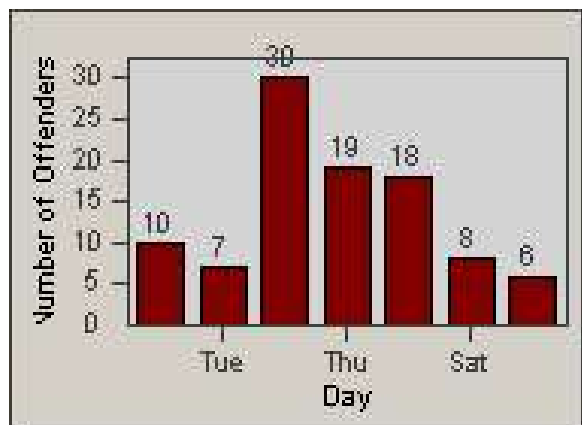

Redflex Redlight Offender Statistics

CONTRACT: Commerce
 DATE FROM: 1/Jan/2009

LOCATION: COM-TEGA-03 Garfield and Telegraph
 DATE TO: 31/Jan/2009

LANE 1

LANE 2

LANE 3

Redflex Redlight Offender Statistics

CONTRACT: Commerce
 DATE FROM: 1/Jan/2009

LOCATION: COM-TEGA-03 Garfield and Telegraph
 DATE TO: 31/Jan/2009

LANE 4

LANE 5

Redflex Redlight Offender Statistics

CONTRACT: Commerce
DATE FROM: 1/Jan/2009

LOCATION: COM-TEGA-03 Garfield and Telegraph
DATE TO: 31/Jan/2009