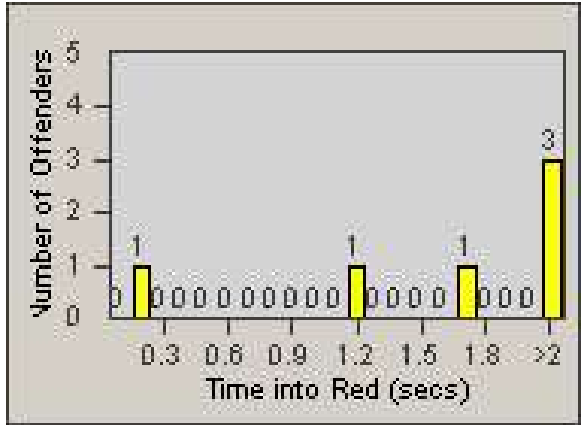

Redflex Redlight Offender Statistics

CONTRACT: Commerce
 DATE FROM: 1/Jan/2009

LOCATION: COM-TEGA-03 Garfield and Telegraph
 DATE TO: 31/Jan/2009

LANE 1

LANE 2

LANE 3

Redflex Redlight Offender Statistics

CONTRACT: Commerce
 DATE FROM: 1/Jan/2009

LOCATION: COM-TEGA-03 Garfield and Telegraph
 DATE TO: 31/Jan/2009

LANE 4

LANE 5

Redflex Redlight Offender Statistics

CONTRACT: Commerce
DATE FROM: 1/Jan/2009

LOCATION: COM-TEGA-03 Garfield and Telegraph
DATE TO: 31/Jan/2009