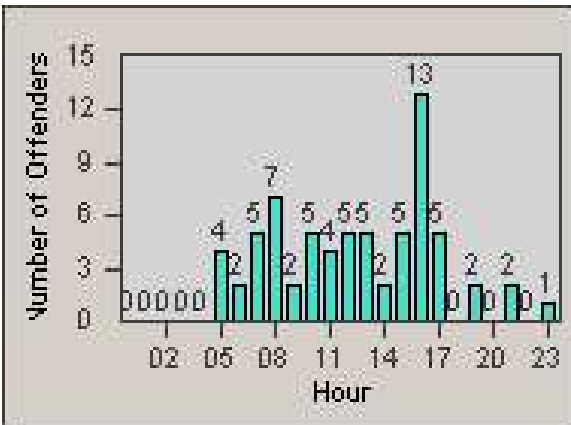

Redflex Redlight Offender Statistics

CONTRACT: Commerce
 DATE FROM: 1/Jan/2009

LOCATION: COM-TEGA-03 Garfield and Telegraph
 DATE TO: 31/Jan/2009

LANE 1

LANE 2

LANE 3

Redflex Redlight Offender Statistics

CONTRACT: Commerce
 DATE FROM: 1/Jan/2009

LOCATION: COM-TEGA-03 Garfield and Telegraph
 DATE TO: 31/Jan/2009

LANE 4

LANE 5

Redflex Redlight Offender Statistics

CONTRACT: Commerce
DATE FROM: 1/Jan/2009

LOCATION: COM-TEGA-03 Garfield and Telegraph
DATE TO: 31/Jan/2009