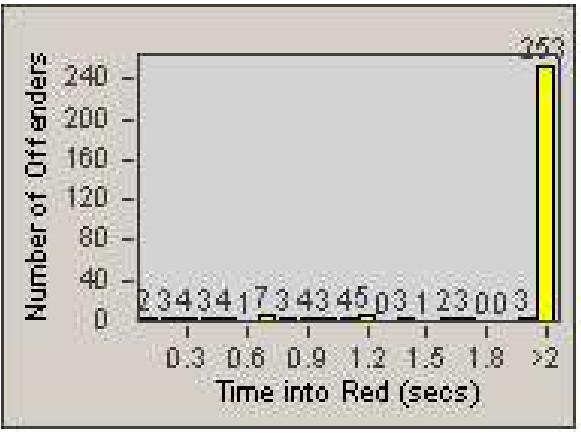

Redflex Redlight Offender Statistics

CONTRACT: Commerce
 DATE FROM: 1/Jan/2009

LOCATION: COM-TEGA-03 Garfield and Telegraph
 DATE TO: 31/Jan/2009

LANE 1

LANE 2

LANE 3

Redflex Redlight Offender Statistics

CONTRACT: Commerce
 DATE FROM: 1/Jan/2009

LOCATION: COM-TEGA-03 Garfield and Telegraph
 DATE TO: 31/Jan/2009

LANE 4

LANE 5

Redflex Redlight Offender Statistics

CONTRACT: Commerce
DATE FROM: 1/Jan/2009

LOCATION: COM-TEGA-03 Garfield and Telegraph
DATE TO: 31/Jan/2009