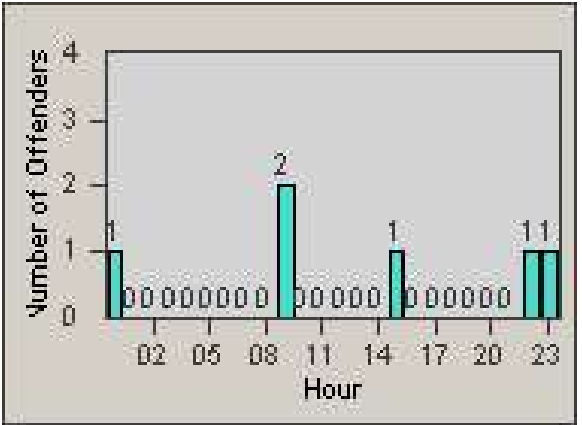

Redflex Redlight Offender Statistics

CONTRACT: Commerce
 DATE FROM: 1/Jan/2009

LOCATION: COM-TEGA-03 Garfield and Telegraph
 DATE TO: 31/Jan/2009

LANE 1

LANE 2

LANE 3

Redflex Redlight Offender Statistics

CONTRACT: Commerce
 DATE FROM: 1/Jan/2009

LOCATION: COM-TEGA-03 Garfield and Telegraph
 DATE TO: 31/Jan/2009

LANE 4

LANE 5

Redflex Redlight Offender Statistics

CONTRACT: Commerce
DATE FROM: 1/Jan/2009

LOCATION: COM-TEGA-03 Garfield and Telegraph
DATE TO: 31/Jan/2009