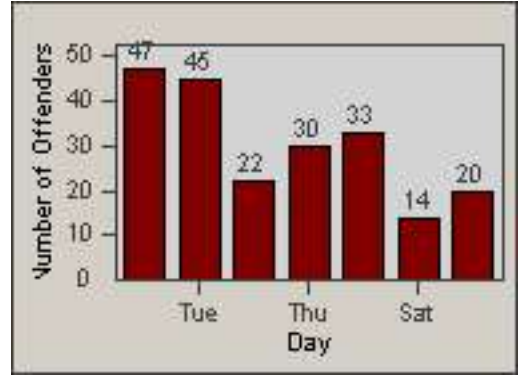

# Redflex Redlight Offender Statistics

CONTRACT: Commerce  
 DATE FROM: 01-Jul-2012

LOCATION: COM-TEGA-03 Garfield and Telegraph  
 DATE TO: 31-Jul-2012

LANE 1

LANE 2

LANE 3

# Redflex Redlight Offender Statistics

CONTRACT: Commerce  
 DATE FROM: 01-Jul-2012

LOCATION: COM-TEGA-03 Garfield and Telegraph  
 DATE TO: 31-Jul-2012