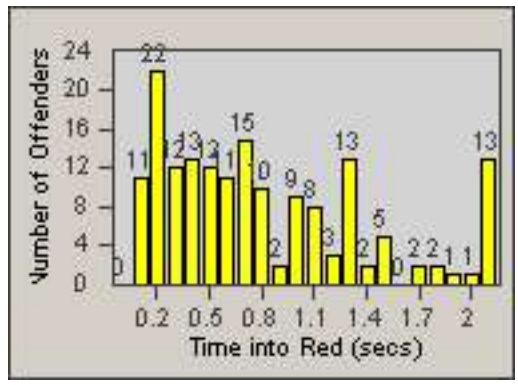

# Redflex Redlight Offender Statistics

CONTRACT: Commerce  
 DATE FROM: 01-Jul-2012

LOCATION: COM-TEGA-03 Garfield and Telegraph  
 DATE TO: 31-Jul-2012

LANE 1

LANE 2

LANE 3

# Redflex Redlight Offender Statistics

CONTRACT: Commerce  
 DATE FROM: 01-Jul-2012

LOCATION: COM-TEGA-03 Garfield and Telegraph  
 DATE TO: 31-Jul-2012