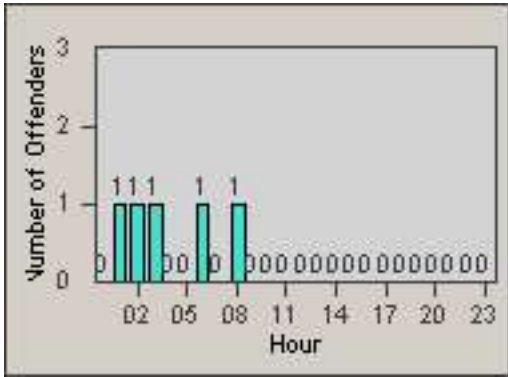

Redflex Redlight Offender Statistics

CONTRACT: Commerce
DATE FROM: 01-Jul-2012

LOCATION: COM-TEGA-03 Garfield and Telegraph
DATE TO: 31-Jul-2012

LANE 4

LANE 5