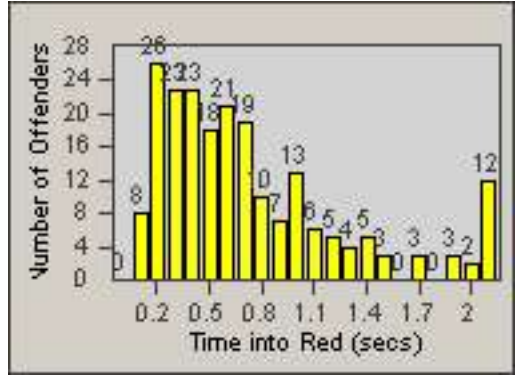

# Redflex Redlight Offender Statistics

CONTRACT: Commerce  
 DATE FROM: 01-Jul-2012

LOCATION: COM-TEGA-03 Garfield and Telegraph  
 DATE TO: 31-Jul-2012

LANE 1

LANE 2

LANE 3

# Redflex Redlight Offender Statistics

CONTRACT: Commerce  
 DATE FROM: 01-Jul-2012

LOCATION: COM-TEGA-03 Garfield and Telegraph  
 DATE TO: 31-Jul-2012