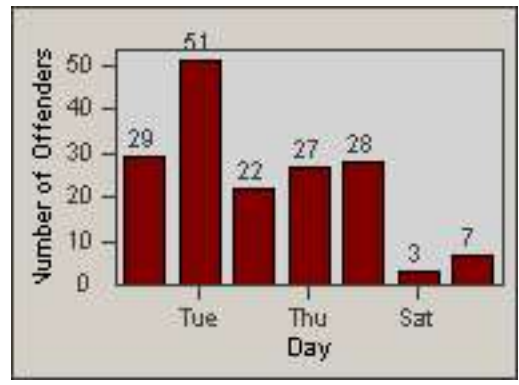

# Redflex Redlight Offender Statistics

CONTRACT: Commerce  
 DATE FROM: 01-Jul-2012

LOCATION: COM-TEGA-03 Garfield and Telegraph  
 DATE TO: 31-Jul-2012

LANE 1

LANE 2

LANE 3

# Redflex Redlight Offender Statistics

CONTRACT: Commerce  
 DATE FROM: 01-Jul-2012

LOCATION: COM-TEGA-03 Garfield and Telegraph  
 DATE TO: 31-Jul-2012