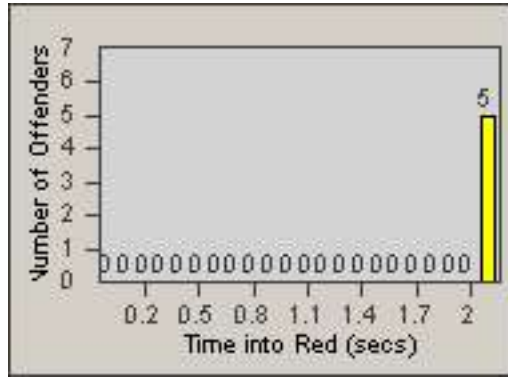

Redflex Redlight Offender Statistics

CONTRACT: Commerce
DATE FROM: 01-Jul-2012

LOCATION: COM-TEGA-03 Garfield and Telegraph
DATE TO: 31-Jul-2012

LANE 4

LANE 5