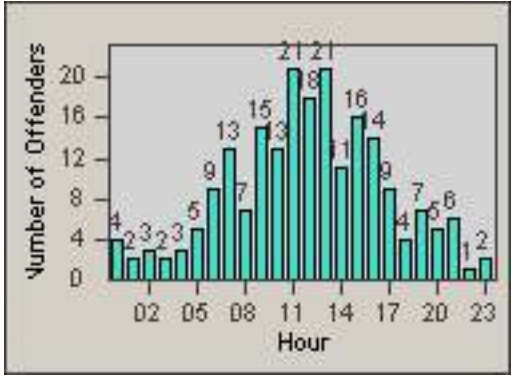

# Redflex Redlight Offender Statistics

CONTRACT: Commerce  
 DATE FROM: 01-Jul-2012

LOCATION: COM-TEGA-03 Garfield and Telegraph  
 DATE TO: 31-Jul-2012

LANE 1

LANE 2

LANE 3

# Redflex Redlight Offender Statistics

CONTRACT: Commerce  
 DATE FROM: 01-Jul-2012

LOCATION: COM-TEGA-03 Garfield and Telegraph  
 DATE TO: 31-Jul-2012