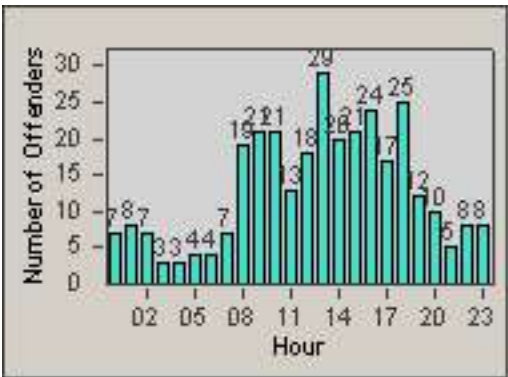

Redflex Redlight Offender Statistics

CONTRACT: Commerce
DATE FROM: 01-Jul-2012

LOCATION: COM-TEGA-03 Garfield and Telegraph
DATE TO: 31-Jul-2012