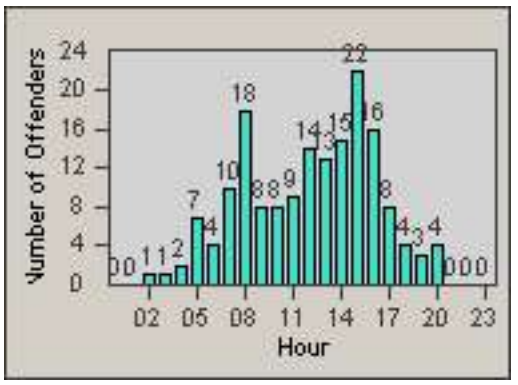

# Redflex Redlight Offender Statistics

CONTRACT: Commerce  
 DATE FROM: 01-Jul-2012

LOCATION: COM-TEGA-03 Garfield and Telegraph  
 DATE TO: 31-Jul-2012

LANE 1

LANE 2

LANE 3

# Redflex Redlight Offender Statistics

CONTRACT: Commerce  
 DATE FROM: 01-Jul-2012

LOCATION: COM-TEGA-03 Garfield and Telegraph  
 DATE TO: 31-Jul-2012