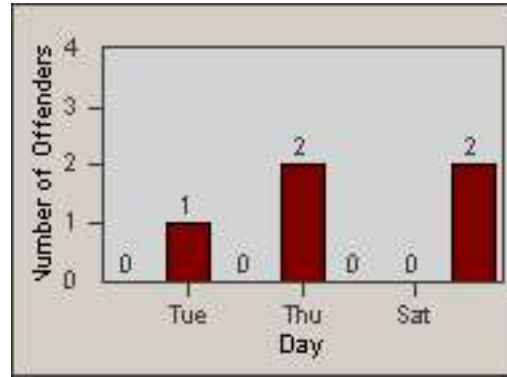

Redflex Redlight Offender Statistics

CONTRACT: Commerce
DATE FROM: 01-Jul-2012

LOCATION: COM-TEGA-03 Garfield and Telegraph
DATE TO: 31-Jul-2012

LANE 4

LANE 5