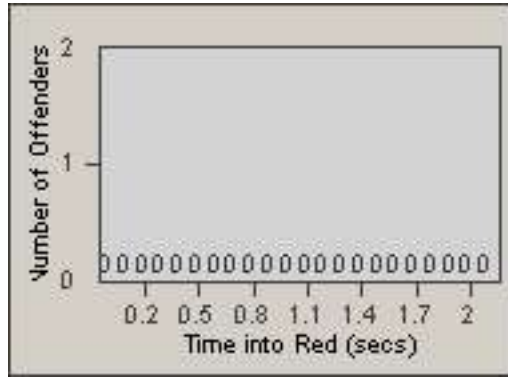

Redflex Redlight Offender Statistics

CONTRACT: Commerce
 DATE FROM: 01-Jul-2012

LOCATION: COM-TGAT-01 Atlantic Blvd and Telegraph Rd
 DATE TO: 31-Jul-2012

LANE 1

LANE 2

LANE 3

Redflex Redlight Offender Statistics

CONTRACT: Commerce
 DATE FROM: 01-Jul-2012

LOCATION: COM-TGAT-01 Atlantic Blvd and Telegraph Rd
 DATE TO: 31-Jul-2012

LANE 4

LANE 5

Redflex Redlight Offender Statistics

CONTRACT: Commerce
 DATE FROM: 01-Jul-2012