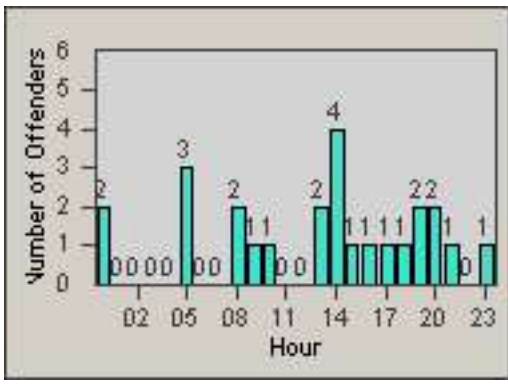

Redflex Redlight Offender Statistics

CONTRACT: Commerce
 DATE FROM: 01-Jul-2012

LOCATION: COM-TGAT-01 Atlantic Blvd and Telegraph Rd
 DATE TO: 31-Jul-2012

LANE 1

LANE 2

LANE 3

Redflex Redlight Offender Statistics

CONTRACT: Commerce
 DATE FROM: 01-Jul-2012

LOCATION: COM-TGAT-01 Atlantic Blvd and Telegraph Rd
 DATE TO: 31-Jul-2012

LANE 4

LANE 5

Redflex Redlight Offender Statistics

CONTRACT: Commerce
 DATE FROM: 01-Jul-2012