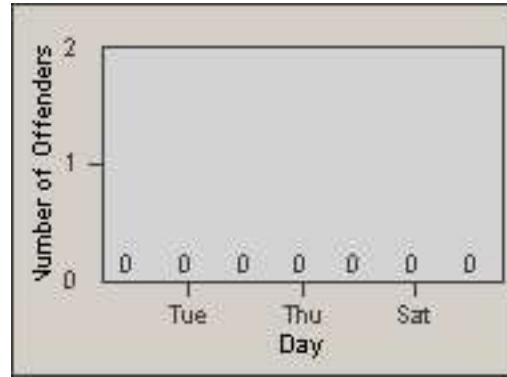

Redflex Redlight Offender Statistics

CONTRACT: Commerce
 DATE FROM: 01-Jul-2012

LOCATION: COM-TGAT-01 Atlantic Blvd and Telegraph Rd
 DATE TO: 31-Jul-2012

LANE 1

LANE 2

LANE 3

Redflex Redlight Offender Statistics

CONTRACT: Commerce
 DATE FROM: 01-Jul-2012

LOCATION: COM-TGAT-01 Atlantic Blvd and Telegraph Rd
 DATE TO: 31-Jul-2012

LANE 4

LANE 5

Redflex Redlight Offender Statistics

CONTRACT: Commerce
 DATE FROM: 01-Jul-2012