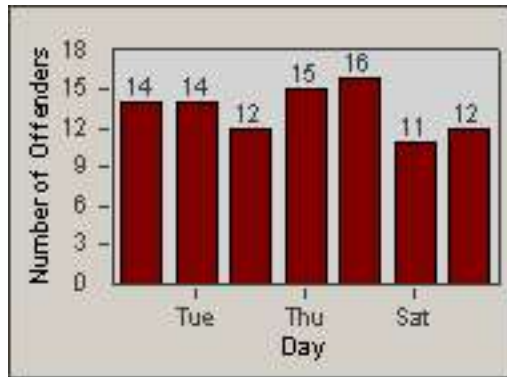

Redflex Redlight Offender Statistics

CONTRACT: Commerce
 DATE FROM: 01-Jul-2012

LOCATION: COM-TGAT-01 Atlantic Blvd and Telegraph Rd
 DATE TO: 31-Jul-2012

LANE 1

LANE 2

LANE 3

Redflex Redlight Offender Statistics

CONTRACT: Commerce
 DATE FROM: 01-Jul-2012

LOCATION: COM-TGAT-01 Atlantic Blvd and Telegraph Rd
 DATE TO: 31-Jul-2012

LANE 4

LANE 5

Redflex Redlight Offender Statistics

CONTRACT: Commerce
 DATE FROM: 01-Jul-2012