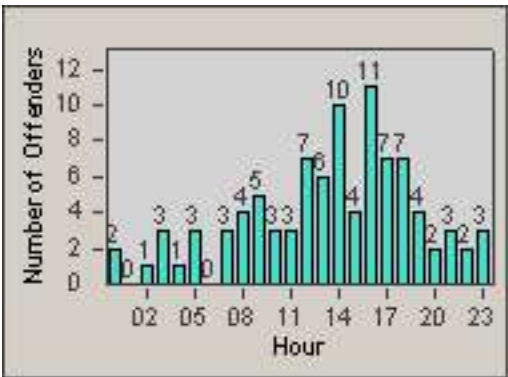

Redflex Redlight Offender Statistics

CONTRACT: Commerce
 DATE FROM: 01-Jul-2012

LOCATION: COM-TGAT-01 Atlantic Blvd and Telegraph Rd
 DATE TO: 31-Jul-2012

LANE 1

LANE 2

LANE 3

Redflex Redlight Offender Statistics

CONTRACT: Commerce
 DATE FROM: 01-Jul-2012

LOCATION: COM-TGAT-01 Atlantic Blvd and Telegraph Rd
 DATE TO: 31-Jul-2012

LANE 4

LANE 5

Redflex Redlight Offender Statistics

CONTRACT: Commerce
 DATE FROM: 01-Jul-2012