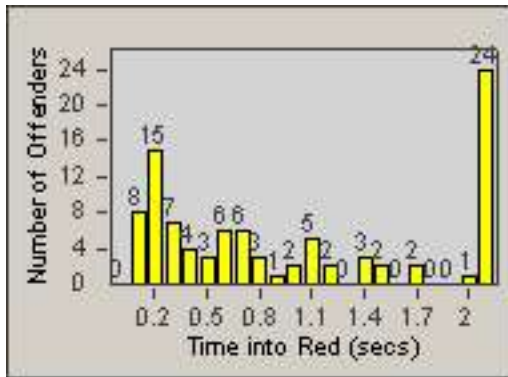

Redflex Redlight Offender Statistics

CONTRACT: Commerce
 DATE FROM: 01-Jul-2012

LOCATION: COM-TGAT-01 Atlantic Blvd and Telegraph Rd
 DATE TO: 31-Jul-2012

LANE 1

LANE 2

LANE 3

Redflex Redlight Offender Statistics

CONTRACT: Commerce
 DATE FROM: 01-Jul-2012

LOCATION: COM-TGAT-01 Atlantic Blvd and Telegraph Rd
 DATE TO: 31-Jul-2012

LANE 4

LANE 5

Redflex Redlight Offender Statistics

CONTRACT: Commerce
 DATE FROM: 01-Jul-2012