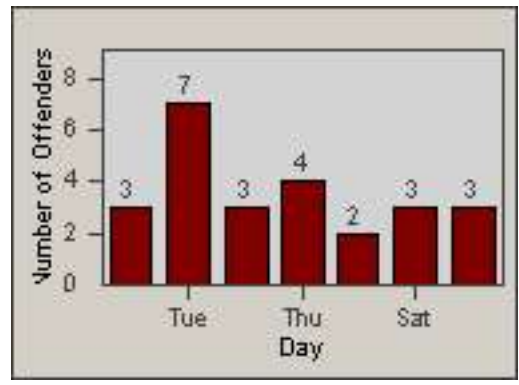

Redflex Redlight Offender Statistics

CONTRACT: Commerce
 DATE FROM: 01-Jul-2012

LOCATION: COM-TGAT-01 Atlantic Blvd and Telegraph Rd
 DATE TO: 31-Jul-2012

LANE 1

LANE 2

LANE 3

Redflex Redlight Offender Statistics

CONTRACT: Commerce
 DATE FROM: 01-Jul-2012

LOCATION: COM-TGAT-01 Atlantic Blvd and Telegraph Rd
 DATE TO: 31-Jul-2012

LANE 4

LANE 5

Redflex Redlight Offender Statistics

CONTRACT: Commerce
 DATE FROM: 01-Jul-2012