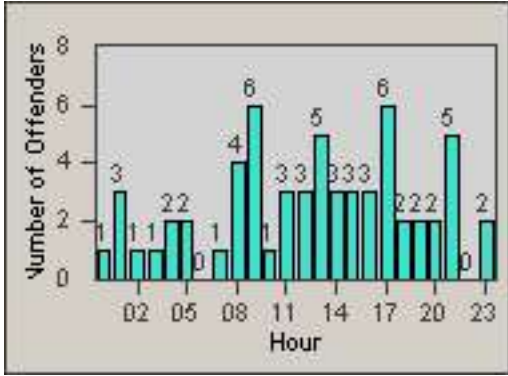

Redflex Redlight Offender Statistics

CONTRACT: Commerce
 DATE FROM: 01-Jul-2012

LOCATION: COM-TGAT-01 Atlantic Blvd and Telegraph Rd
 DATE TO: 31-Jul-2012

LANE 1

LANE 2

LANE 3

Redflex Redlight Offender Statistics

CONTRACT: Commerce
 DATE FROM: 01-Jul-2012

LOCATION: COM-TGAT-01 Atlantic Blvd and Telegraph Rd
 DATE TO: 31-Jul-2012

LANE 4

LANE 5

Redflex Redlight Offender Statistics

CONTRACT: Commerce
 DATE FROM: 01-Jul-2012