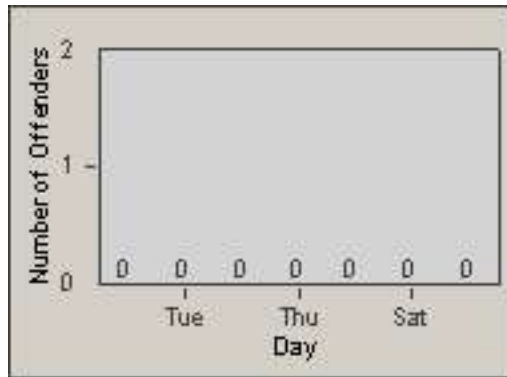

Redflex Redlight Offender Statistics

CONTRACT: Commerce
DATE FROM: 01-Jul-2012

LOCATION: COM-TGAT-01 Atlantic Blvd and Telegraph Rd
DATE TO: 31-Jul-2012