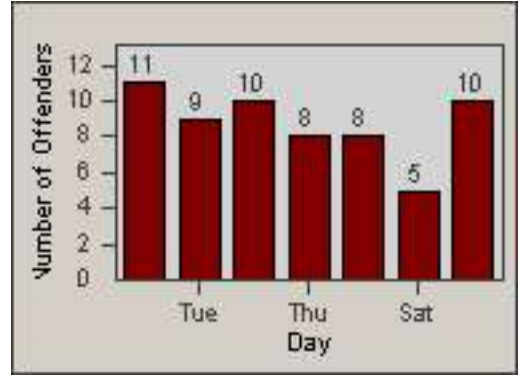

Redflex Redlight Offender Statistics

CONTRACT: Commerce
 DATE FROM: 01-Jul-2012

LOCATION: COM-TGAT-01 Atlantic Blvd and Telegraph Rd
 DATE TO: 31-Jul-2012

LANE 1

LANE 2

LANE 3

Redflex Redlight Offender Statistics

CONTRACT: Commerce
 DATE FROM: 01-Jul-2012

LOCATION: COM-TGAT-01 Atlantic Blvd and Telegraph Rd
 DATE TO: 31-Jul-2012

LANE 4

LANE 5

Redflex Redlight Offender Statistics

CONTRACT: Commerce
 DATE FROM: 01-Jul-2012