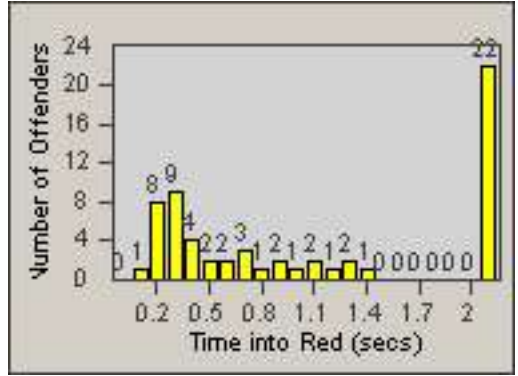

Redflex Redlight Offender Statistics

CONTRACT: Commerce
 DATE FROM: 01-Jul-2012

LOCATION: COM-TGAT-01 Atlantic Blvd and Telegraph Rd
 DATE TO: 31-Jul-2012

LANE 1

LANE 2

LANE 3

Redflex Redlight Offender Statistics

CONTRACT: Commerce
 DATE FROM: 01-Jul-2012

LOCATION: COM-TGAT-01 Atlantic Blvd and Telegraph Rd
 DATE TO: 31-Jul-2012

LANE 4

LANE 5

Redflex Redlight Offender Statistics

CONTRACT: Commerce
 DATE FROM: 01-Jul-2012