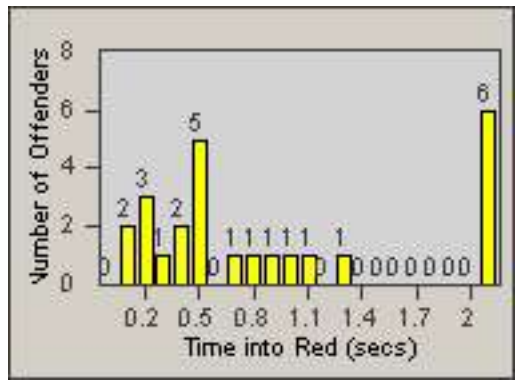

Redflex Redlight Offender Statistics

CONTRACT: Commerce
 DATE FROM: 01-Jul-2012

LOCATION: COM-TGAT-01 Atlantic Blvd and Telegraph Rd
 DATE TO: 31-Jul-2012

LANE 1

LANE 2

LANE 3

Redflex Redlight Offender Statistics

CONTRACT: Commerce
 DATE FROM: 01-Jul-2012

LOCATION: COM-TGAT-01 Atlantic Blvd and Telegraph Rd
 DATE TO: 31-Jul-2012

LANE 4

LANE 5

Redflex Redlight Offender Statistics

CONTRACT: Commerce
 DATE FROM: 01-Jul-2012