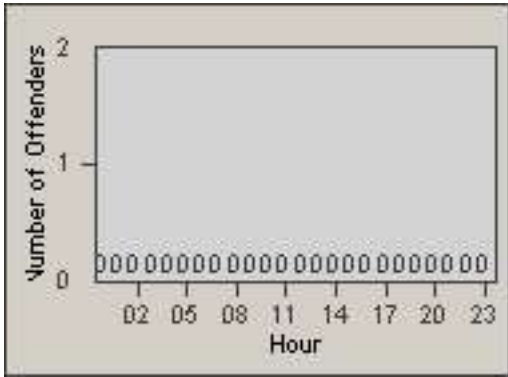

Redflex Redlight Offender Statistics

CONTRACT: Commerce
 DATE FROM: 01-Jul-2012

LOCATION: COM-TGAT-01 Atlantic Blvd and Telegraph Rd
 DATE TO: 31-Jul-2012

LANE 1

LANE 2

LANE 3

Redflex Redlight Offender Statistics

CONTRACT: Commerce
 DATE FROM: 01-Jul-2012

LOCATION: COM-TGAT-01 Atlantic Blvd and Telegraph Rd
 DATE TO: 31-Jul-2012

LANE 4

LANE 5

Redflex Redlight Offender Statistics

CONTRACT: Commerce
 DATE FROM: 01-Jul-2012