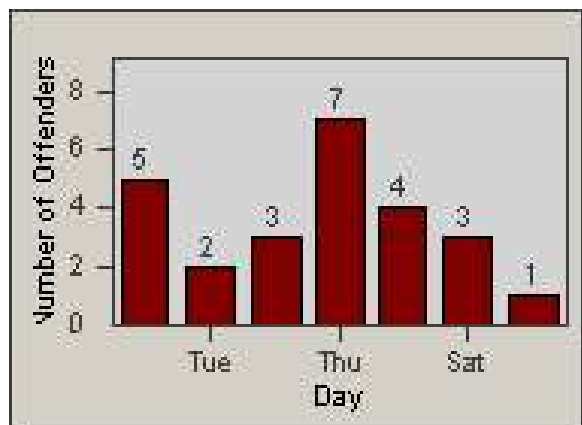

Redflex Redlight Offender Statistics

CONTRACT: Corona
 DATE FROM: 1/Jul/2009

LOCATION: COR-RIMA-01 Magnolia and Rimpau
 DATE TO: 31/Jul/2009

LANE 1

LANE 2

LANE 3

Redflex Redlight Offender Statistics

CONTRACT: Corona
DATE FROM: 1/Jul/2009

LOCATION: COR-RIMA-01 Magnolia and Rimpau
DATE TO: 31/Jul/2009

LANE 4

LANE 5

Redflex Redlight Offender Statistics

CONTRACT: Corona
DATE FROM: 1/Jul/2009

LOCATION: COR-RIMA-01 Magnolia and Rimpau
DATE TO: 31/Jul/2009