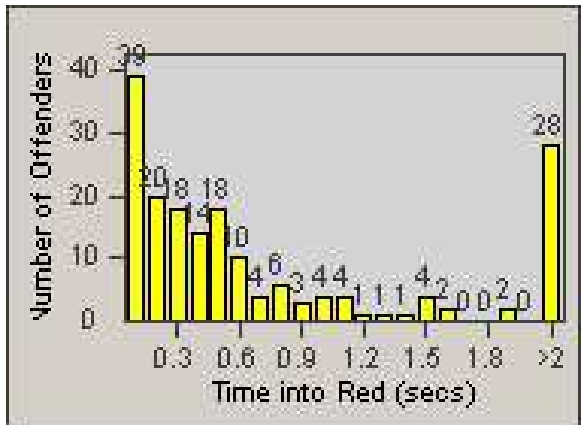

Redflex Redlight Offender Statistics

CONTRACT: Corona
 DATE FROM: 1/Jul/2009

LOCATION: COR-RIMA-01 Magnolia and Rimpau
 DATE TO: 31/Jul/2009

LANE 1

LANE 2

LANE 3

Redflex Redlight Offender Statistics

CONTRACT: Corona
DATE FROM: 1/Jul/2009

LOCATION: COR-RIMA-01 Magnolia and Rimpau
DATE TO: 31/Jul/2009

LANE 4

LANE 5

Redflex Redlight Offender Statistics

CONTRACT: Corona
DATE FROM: 1/Jul/2009

LOCATION: COR-RIMA-01 Magnolia and Rimpau
DATE TO: 31/Jul/2009

LANE 6

LANE TOTAL

Redflex Redlight Offender Statistics

CONTRACT: Corona
 DATE FROM: 1/Jul/2009

LOCATION: COR-RIMA-01 Magnolia and Rimpau
 DATE TO: 31/Jul/2009