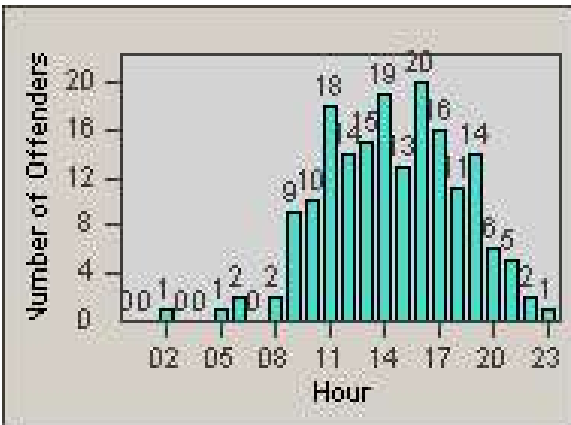

Redflex Redlight Offender Statistics

CONTRACT: Corona
 DATE FROM: 1/Jul/2009

LOCATION: COR-RIMA-01 Magnolia and Rimpau
 DATE TO: 31/Jul/2009

LANE 1

LANE 2

LANE 3

Redflex Redlight Offender Statistics

CONTRACT: Corona
DATE FROM: 1/Jul/2009

LOCATION: COR-RIMA-01 Magnolia and Rimpau
DATE TO: 31/Jul/2009

LANE 4

LANE 5

Redflex Redlight Offender Statistics

CONTRACT: Corona
DATE FROM: 1/Jul/2009

LOCATION: COR-RIMA-01 Magnolia and Rimpau
DATE TO: 31/Jul/2009

LANE 6

LANE TOTAL

Redflex Redlight Offender Statistics

CONTRACT: Corona
 DATE FROM: 1/Jul/2009

LOCATION: COR-RIMA-01 Magnolia and Rimpau
 DATE TO: 31/Jul/2009