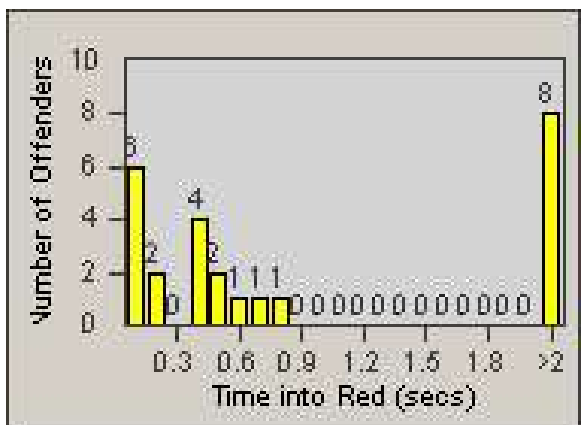

Redflex Redlight Offender Statistics

CONTRACT: Corona
 DATE FROM: 1/Jul/2009

LOCATION: COR-RIMA-01 Magnolia and Rimpau
 DATE TO: 31/Jul/2009

LANE 1

LANE 2

LANE 3

Redflex Redlight Offender Statistics

CONTRACT: Corona
DATE FROM: 1/Jul/2009

LOCATION: COR-RIMA-01 Magnolia and Rimpau
DATE TO: 31/Jul/2009

LANE 4

LANE 5

Redflex Redlight Offender Statistics

CONTRACT: Corona
DATE FROM: 1/Jul/2009

LOCATION: COR-RIMA-01 Magnolia and Rimpau
DATE TO: 31/Jul/2009

LANE 6

LANE TOTAL

Redflex Redlight Offender Statistics

CONTRACT: Corona
 DATE FROM: 1/Jul/2009

LOCATION: COR-RIMA-01 Magnolia and Rimpau
 DATE TO: 31/Jul/2009