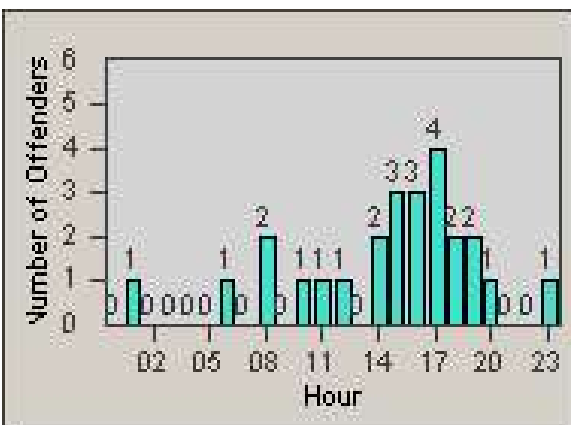

Redflex Redlight Offender Statistics

CONTRACT: Corona
 DATE FROM: 1/Jul/2009

LOCATION: COR-RIMA-01 Magnolia and Rimpau
 DATE TO: 31/Jul/2009

LANE 1

LANE 2

LANE 3

Redflex Redlight Offender Statistics

CONTRACT: Corona
DATE FROM: 1/Jul/2009

LOCATION: COR-RIMA-01 Magnolia and Rimpau
DATE TO: 31/Jul/2009

LANE 4

LANE 5

Redflex Redlight Offender Statistics

CONTRACT: Corona
DATE FROM: 1/Jul/2009

LOCATION: COR-RIMA-01 Magnolia and Rimpau
DATE TO: 31/Jul/2009

LANE 6

LANE TOTAL

Redflex Redlight Offender Statistics

CONTRACT: Corona
 DATE FROM: 1/Jul/2009

LOCATION: COR-RIMA-01 Magnolia and Rimpau
 DATE TO: 31/Jul/2009