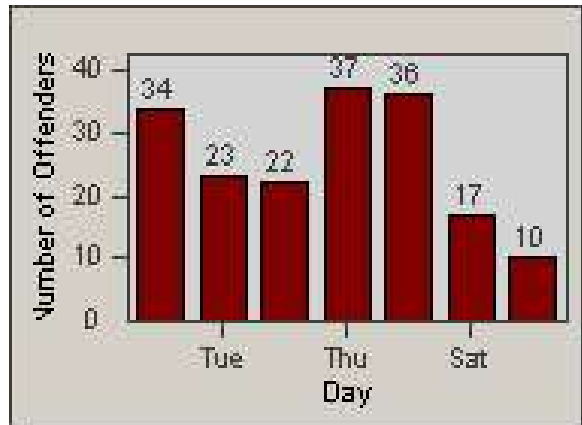

Redflex Redlight Offender Statistics

CONTRACT: Corona
 DATE FROM: 1/Jul/2009

LOCATION: COR-RIMA-01 Magnolia and Rimpau
 DATE TO: 31/Jul/2009

LANE 1

LANE 2

LANE 3

Redflex Redlight Offender Statistics

CONTRACT: Corona
DATE FROM: 1/Jul/2009

LOCATION: COR-RIMA-01 Magnolia and Rimpau
DATE TO: 31/Jul/2009

LANE 4

LANE 5

Redflex Redlight Offender Statistics

CONTRACT: Corona
DATE FROM: 1/Jul/2009

LOCATION: COR-RIMA-01 Magnolia and Rimpau
DATE TO: 31/Jul/2009