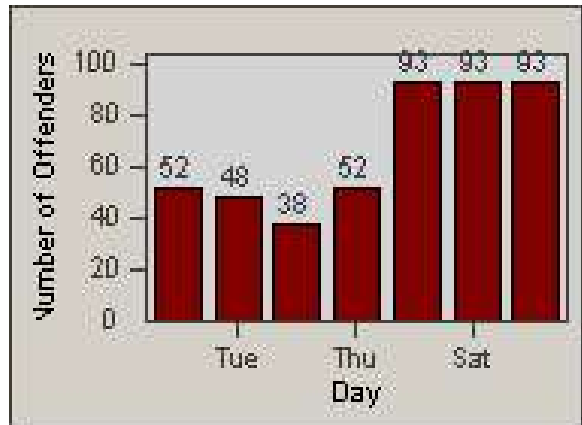

Redflex Redlight Offender Statistics

CONTRACT: Corona
 DATE FROM: 1/Jun/2009

LOCATION: COR-CAGO-01 Cajalco and Grand Oaks
 DATE TO: 30/Jun/2009

LANE 1

LANE 2

LANE 3

Redflex Redlight Offender Statistics

CONTRACT: Corona
 DATE FROM: 1/Jun/2009

LOCATION: COR-CAGO-01 Cajalco and Grand Oaks
 DATE TO: 30/Jun/2009

LANE 4

LANE 5

Redflex Redlight Offender Statistics

CONTRACT: Corona
DATE FROM: 1/Jun/2009

LOCATION: COR-CAGO-01 Cajalco and Grand Oaks
DATE TO: 30/Jun/2009