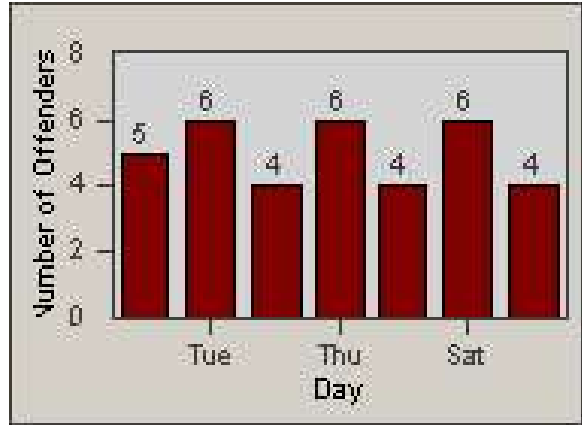

Redflex Redlight Offender Statistics

CONTRACT: Corona
 DATE FROM: 1/Jun/2009

LOCATION: COR-CAGO-01 Cajalco and Grand Oaks
 DATE TO: 30/Jun/2009

LANE 1

LANE 2

LANE 3

Redflex Redlight Offender Statistics

CONTRACT: Corona
 DATE FROM: 1/Jun/2009

LOCATION: COR-CAGO-01 Cajalco and Grand Oaks
 DATE TO: 30/Jun/2009

LANE 4

LANE 5

Redflex Redlight Offender Statistics

CONTRACT: Corona
DATE FROM: 1/Jun/2009

LOCATION: COR-CAGO-01 Cajalco and Grand Oaks
DATE TO: 30/Jun/2009