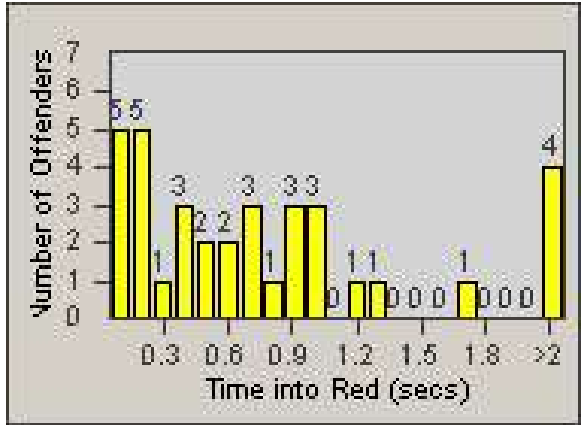

Redflex Redlight Offender Statistics

CONTRACT: Corona
 DATE FROM: 1/Jun/2009

LOCATION: COR-CAGO-01 Cajalco and Grand Oaks
 DATE TO: 30/Jun/2009

LANE 1

LANE 2

LANE 3

Redflex Redlight Offender Statistics

CONTRACT: Corona
 DATE FROM: 1/Jun/2009

LOCATION: COR-CAGO-01 Cajalco and Grand Oaks
 DATE TO: 30/Jun/2009

LANE 4

LANE 5

Redflex Redlight Offender Statistics

CONTRACT: Corona
DATE FROM: 1/Jun/2009

LOCATION: COR-CAGO-01 Cajalco and Grand Oaks
DATE TO: 30/Jun/2009

LANE 6

LANE TOTAL

Redflex Redlight Offender Statistics

CONTRACT: Corona **LOCATION:** COR-CAGO-01 Cajalco and Grand Oaks
DATE FROM: 1/Jun/2009 **DATE TO:** 30/Jun/2009