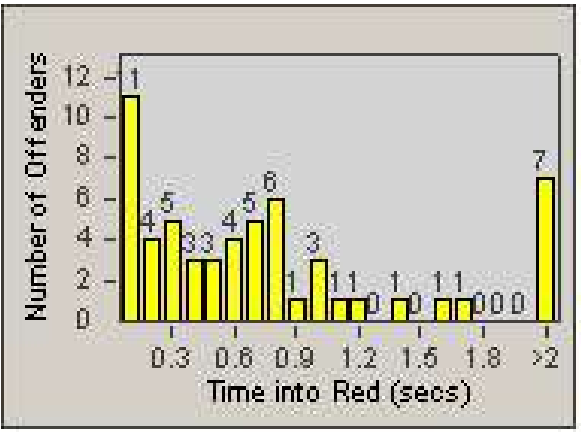

Redflex Redlight Offender Statistics

CONTRACT: Corona
 DATE FROM: 1/Jun/2009

LOCATION: COR-CAGO-01 Cajalco and Grand Oaks
 DATE TO: 30/Jun/2009

LANE 1

LANE 2

LANE 3

Redflex Redlight Offender Statistics

CONTRACT: Corona
 DATE FROM: 1/Jun/2009

LOCATION: COR-CAGO-01 Cajalco and Grand Oaks
 DATE TO: 30/Jun/2009

LANE 4

LANE 5

Redflex Redlight Offender Statistics

CONTRACT: Corona
DATE FROM: 1/Jun/2009

LOCATION: COR-CAGO-01 Cajalco and Grand Oaks
DATE TO: 30/Jun/2009

LANE 6

LANE TOTAL

Redflex Redlight Offender Statistics

CONTRACT: Corona **LOCATION:** COR-CAGO-01 Cajalco and Grand Oaks
DATE FROM: 1/Jun/2009 **DATE TO:** 30/Jun/2009