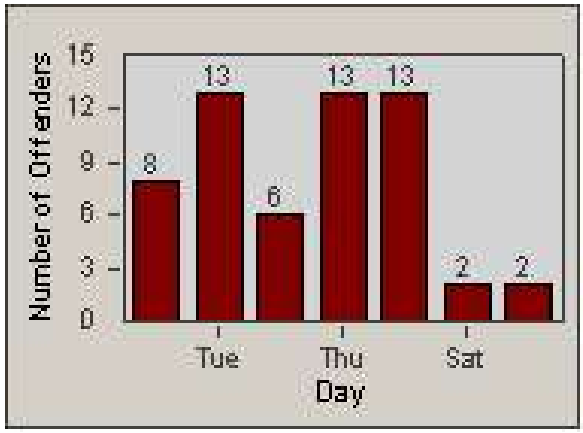

Redflex Redlight Offender Statistics

CONTRACT: Corona
 DATE FROM: 1/Jun/2009

LOCATION: COR-CAGO-01 Cajalco and Grand Oaks
 DATE TO: 30/Jun/2009

LANE 1

LANE 2

LANE 3

Redflex Redlight Offender Statistics

CONTRACT: Corona
 DATE FROM: 1/Jun/2009

LOCATION: COR-CAGO-01 Cajalco and Grand Oaks
 DATE TO: 30/Jun/2009

LANE 4

LANE 5

Redflex Redlight Offender Statistics

CONTRACT: Corona
DATE FROM: 1/Jun/2009

LOCATION: COR-CAGO-01 Cajalco and Grand Oaks
DATE TO: 30/Jun/2009