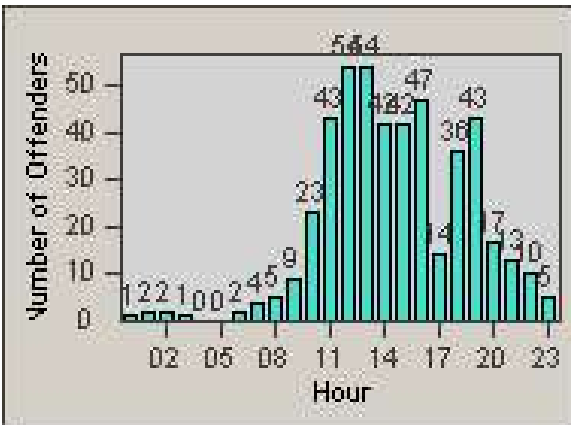

Redflex Redlight Offender Statistics

CONTRACT: Corona
 DATE FROM: 1/Jun/2009

LOCATION: COR-CAGO-01 Cajalco and Grand Oaks
 DATE TO: 30/Jun/2009

LANE 1

LANE 2

LANE 3

Redflex Redlight Offender Statistics

CONTRACT: Corona
 DATE FROM: 1/Jun/2009

LOCATION: COR-CAGO-01 Cajalco and Grand Oaks
 DATE TO: 30/Jun/2009

LANE 4

LANE 5

Redflex Redlight Offender Statistics

CONTRACT: Corona
DATE FROM: 1/Jun/2009

LOCATION: COR-CAGO-01 Cajalco and Grand Oaks
DATE TO: 30/Jun/2009

LANE 6

LANE TOTAL

Redflex Redlight Offender Statistics

CONTRACT: Corona **LOCATION:** COR-CAGO-01 Cajalco and Grand Oaks
DATE FROM: 1/Jun/2009 **DATE TO:** 30/Jun/2009