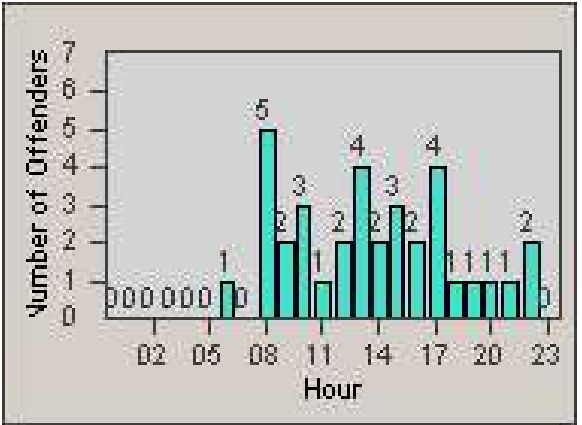

Redflex Redlight Offender Statistics

CONTRACT: Corona
 DATE FROM: 1/Jun/2009

LOCATION: COR-CAGO-01 Cajalco and Grand Oaks
 DATE TO: 30/Jun/2009

LANE 1

LANE 2

LANE 3

Redflex Redlight Offender Statistics

CONTRACT: Corona
 DATE FROM: 1/Jun/2009

LOCATION: COR-CAGO-01 Cajalco and Grand Oaks
 DATE TO: 30/Jun/2009

LANE 4

LANE 5

Redflex Redlight Offender Statistics

CONTRACT: Corona
DATE FROM: 1/Jun/2009

LOCATION: COR-CAGO-01 Cajalco and Grand Oaks
DATE TO: 30/Jun/2009

LANE 6

LANE TOTAL

Redflex Redlight Offender Statistics

CONTRACT: Corona **LOCATION:** COR-CAGO-01 Cajalco and Grand Oaks
DATE FROM: 1/Jun/2009 **DATE TO:** 30/Jun/2009