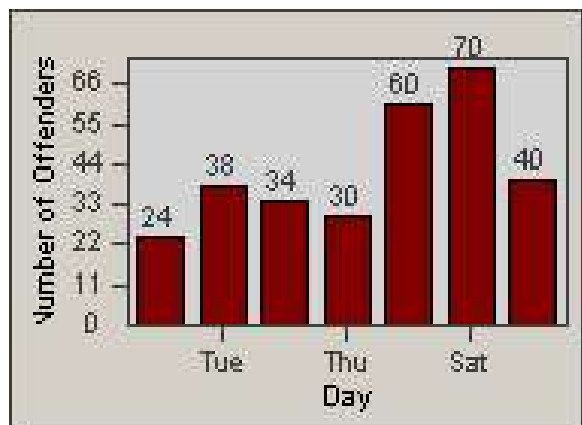

Redflex Redlight Offender Statistics

CONTRACT: Corona
 DATE FROM: 1/Jun/2009

LOCATION: COR-CAGO-01 Cajalco and Grand Oaks
 DATE TO: 30/Jun/2009

LANE 1

LANE 2

LANE 3

Redflex Redlight Offender Statistics

CONTRACT: Corona
 DATE FROM: 1/Jun/2009

LOCATION: COR-CAGO-01 Cajalco and Grand Oaks
 DATE TO: 30/Jun/2009

LANE 4

LANE 5

Redflex Redlight Offender Statistics

CONTRACT: Corona
DATE FROM: 1/Jun/2009

LOCATION: COR-CAGO-01 Cajalco and Grand Oaks
DATE TO: 30/Jun/2009