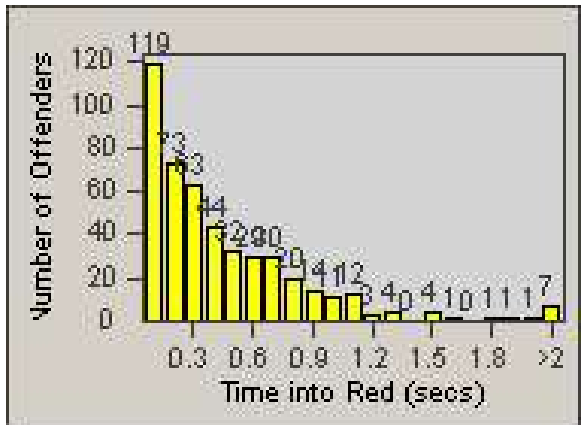

Redflex Redlight Offender Statistics

CONTRACT: Corona
 DATE FROM: 1/Jun/2009

LOCATION: COR-CAGO-01 Cajalco and Grand Oaks
 DATE TO: 30/Jun/2009

LANE 1

LANE 2

LANE 3

Redflex Redlight Offender Statistics

CONTRACT: Corona
 DATE FROM: 1/Jun/2009

LOCATION: COR-CAGO-01 Cajalco and Grand Oaks
 DATE TO: 30/Jun/2009

LANE 4

LANE 5

Redflex Redlight Offender Statistics

CONTRACT: Corona
DATE FROM: 1/Jun/2009

LOCATION: COR-CAGO-01 Cajalco and Grand Oaks
DATE TO: 30/Jun/2009

LANE 6

LANE TOTAL

Redflex Redlight Offender Statistics

CONTRACT: Corona **LOCATION:** COR-CAGO-01 Cajalco and Grand Oaks
DATE FROM: 1/Jun/2009 **DATE TO:** 30/Jun/2009