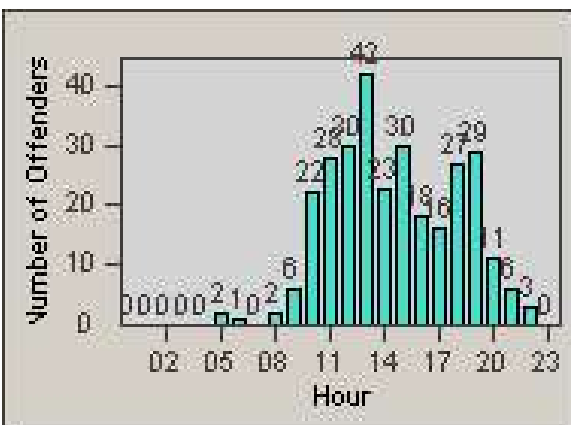

Redflex Redlight Offender Statistics

CONTRACT: Corona
 DATE FROM: 1/Jun/2009

LOCATION: COR-CAGO-01 Cajalco and Grand Oaks
 DATE TO: 30/Jun/2009

LANE 1

LANE 2

LANE 3

Redflex Redlight Offender Statistics

CONTRACT: Corona
 DATE FROM: 1/Jun/2009

LOCATION: COR-CAGO-01 Cajalco and Grand Oaks
 DATE TO: 30/Jun/2009

LANE 4

LANE 5

Redflex Redlight Offender Statistics

CONTRACT: Corona
DATE FROM: 1/Jun/2009

LOCATION: COR-CAGO-01 Cajalco and Grand Oaks
DATE TO: 30/Jun/2009