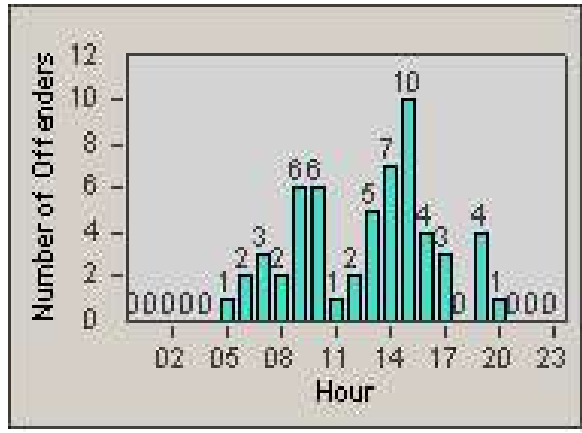

Redflex Redlight Offender Statistics

CONTRACT: Corona
 DATE FROM: 1/Jun/2009

LOCATION: COR-CAGO-01 Cajalco and Grand Oaks
 DATE TO: 30/Jun/2009

LANE 1

LANE 2

LANE 3

Redflex Redlight Offender Statistics

CONTRACT: Corona
 DATE FROM: 1/Jun/2009

LOCATION: COR-CAGO-01 Cajalco and Grand Oaks
 DATE TO: 30/Jun/2009

LANE 4

LANE 5

Redflex Redlight Offender Statistics

CONTRACT: Corona
DATE FROM: 1/Jun/2009

LOCATION: COR-CAGO-01 Cajalco and Grand Oaks
DATE TO: 30/Jun/2009

LANE 6

LANE TOTAL

Redflex Redlight Offender Statistics

CONTRACT: Corona **LOCATION:** COR-CAGO-01 Cajalco and Grand Oaks
DATE FROM: 1/Jun/2009 **DATE TO:** 30/Jun/2009