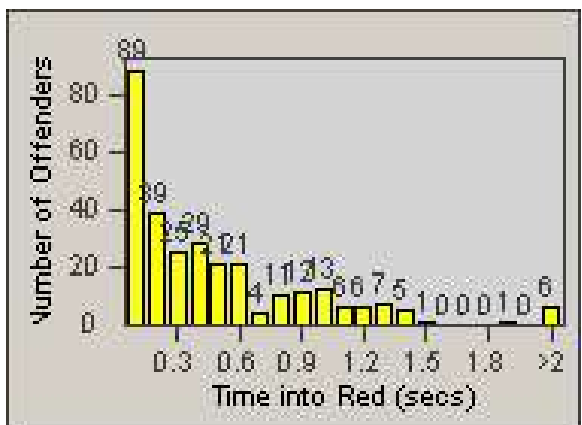

Redflex Redlight Offender Statistics

CONTRACT: Corona
 DATE FROM: 1/Jun/2009

LOCATION: COR-CAGO-01 Cajalco and Grand Oaks
 DATE TO: 30/Jun/2009

LANE 1

LANE 2

LANE 3

Redflex Redlight Offender Statistics

CONTRACT: Corona
 DATE FROM: 1/Jun/2009

LOCATION: COR-CAGO-01 Cajalco and Grand Oaks
 DATE TO: 30/Jun/2009

LANE 4

LANE 5

Redflex Redlight Offender Statistics

CONTRACT: Corona
DATE FROM: 1/Jun/2009

LOCATION: COR-CAGO-01 Cajalco and Grand Oaks
DATE TO: 30/Jun/2009

LANE 6

LANE TOTAL

Redflex Redlight Offender Statistics

CONTRACT: Corona **LOCATION:** COR-CAGO-01 Cajalco and Grand Oaks
DATE FROM: 1/Jun/2009 **DATE TO:** 30/Jun/2009