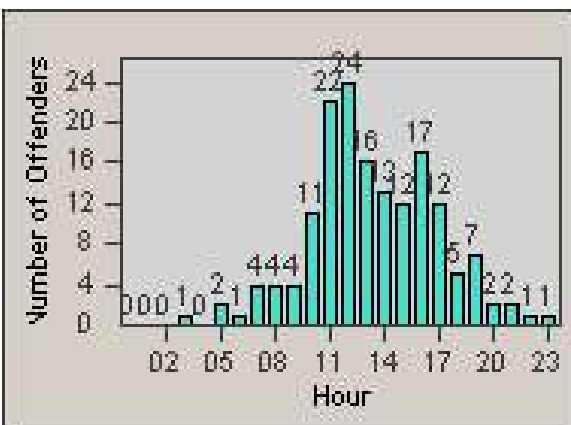

Redflex Redlight Offender Statistics

CONTRACT: Corona
 DATE FROM: 1/May/2009

LOCATION: COR-MCGR-01 McKinley and Griffin
 DATE TO: 31/May/2009

LANE 1

LANE 2

LANE 3

Redflex Redlight Offender Statistics

CONTRACT: Corona
 DATE FROM: 1/May/2009

LOCATION: COR-MCGR-01 McKinley and Griffin
 DATE TO: 31/May/2009

LANE 4

LANE 5

Redflex Redlight Offender Statistics

CONTRACT: Corona
DATE FROM: 1/May/2009

LOCATION: COR-MCGR-01 McKinley and Griffin
DATE TO: 31/May/2009

LANE 6

LANE TOTAL

Redflex Redlight Offender Statistics

CONTRACT: Corona
 DATE FROM: 1/May/2009

LOCATION: COR-MCGR-01 McKinley and Griffin
 DATE TO: 31/May/2009