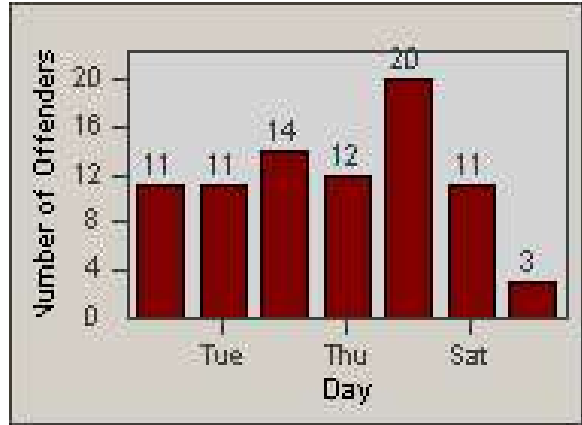

Redflex Redlight Offender Statistics

CONTRACT: Corona
DATE FROM: 1/May/2009

LOCATION: COR-MCGR-01 McKinley and Griffin
DATE TO: 31/May/2009

LANE 4

LANE 5