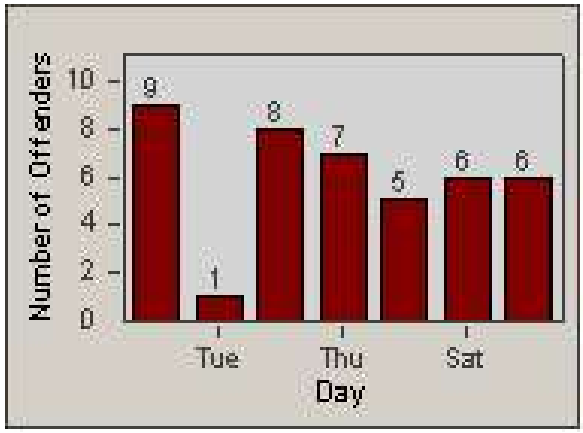

LOCATION: COR-MCGR-01 McKinley and Griffin
 DATE TO: 31/May/2009

LANE 4

LANE 5

Redflex Redlight Offender Statistics

CONTRACT: Corona
DATE FROM: 1/May/2009

LOCATION: COR-MCGR-01 McKinley and Griffin
DATE TO: 31/May/2009