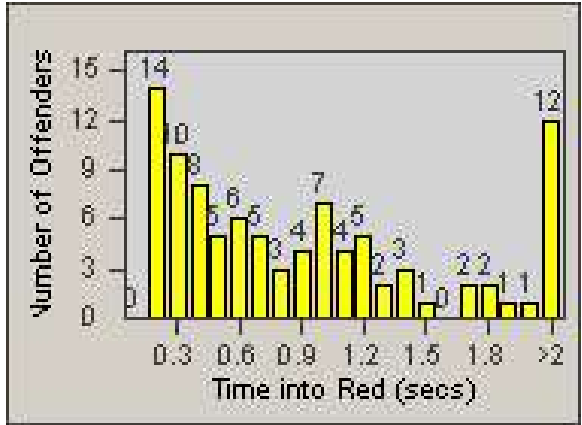

LOCATION: COR-MCGR-01 McKinley and Griffin
 DATE TO: 31/May/2009

LANE 4

LANE 5

Redflex Redlight Offender Statistics

CONTRACT: Corona
DATE FROM: 1/May/2009

LOCATION: COR-MCGR-01 McKinley and Griffin
DATE TO: 31/May/2009

LANE 6

LANE TOTAL

Redflex Redlight Offender Statistics

CONTRACT: Corona
 DATE FROM: 1/May/2009

LOCATION: COR-MCGR-01 McKinley and Griffin
 DATE TO: 31/May/2009