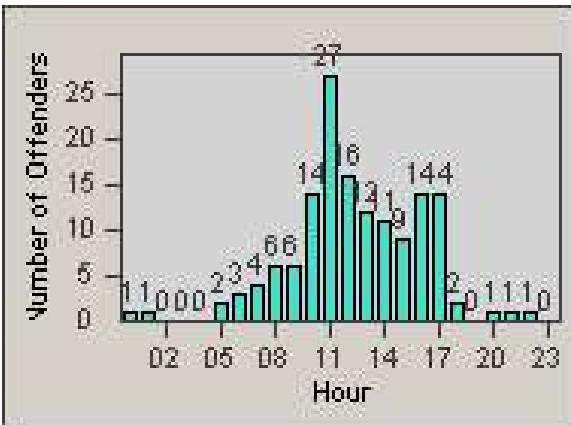

Redflex Redlight Offender Statistics

CONTRACT: Corona
 DATE FROM: 1/May/2009

LOCATION: COR-MCGR-01 McKinley and Griffin
 DATE TO: 31/May/2009

LANE 1

LANE 2

LANE 3

Redflex Redlight Offender Statistics

CONTRACT: Corona
 DATE FROM: 1/May/2009

LOCATION: COR-MCGR-01 McKinley and Griffin
 DATE TO: 31/May/2009

LANE 4

LANE 5

Redflex Redlight Offender Statistics

CONTRACT: Corona
DATE FROM: 1/May/2009

LOCATION: COR-MCGR-01 McKinley and Griffin
DATE TO: 31/May/2009

LANE 6

LANE TOTAL

Redflex Redlight Offender Statistics

CONTRACT: Corona
 DATE FROM: 1/May/2009

LOCATION: COR-MCGR-01 McKinley and Griffin
 DATE TO: 31/May/2009