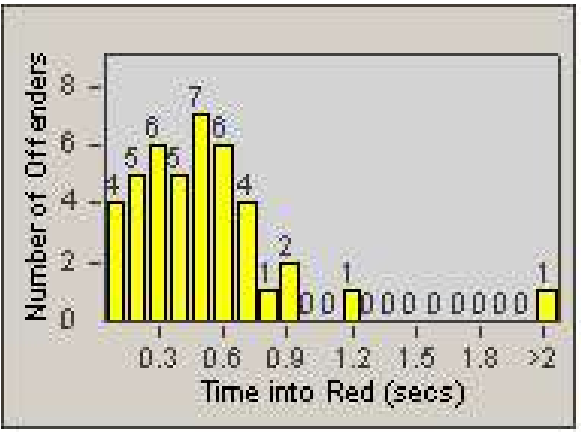

LOCATION: COR-MCGR-01 McKinley and Griffin
 DATE TO: 31/May/2009

LANE 4

LANE 5

Redflex Redlight Offender Statistics

CONTRACT: Corona
DATE FROM: 1/May/2009

LOCATION: COR-MCGR-01 McKinley and Griffin
DATE TO: 31/May/2009

LANE 6

LANE TOTAL

Redflex Redlight Offender Statistics

CONTRACT: Corona
 DATE FROM: 1/May/2009

LOCATION: COR-MCGR-01 McKinley and Griffin
 DATE TO: 31/May/2009