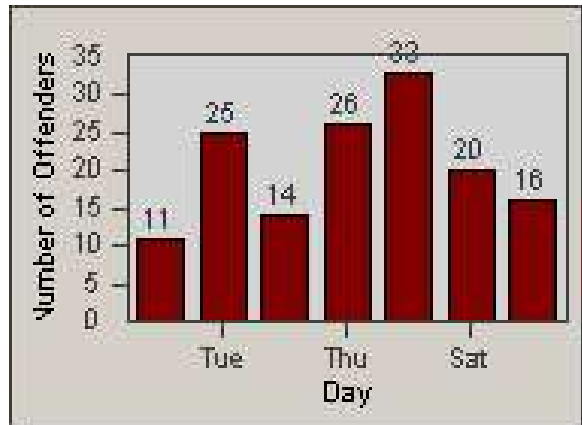

Redflex Redlight Offender Statistics

CONTRACT: Corona
 DATE FROM: 1/May/2009

LOCATION: COR-MCGR-01 McKinley and Griffin
 DATE TO: 31/May/2009

LANE 1

LANE 2

LANE 3

Redflex Redlight Offender Statistics

CONTRACT: Corona
 DATE FROM: 1/May/2009