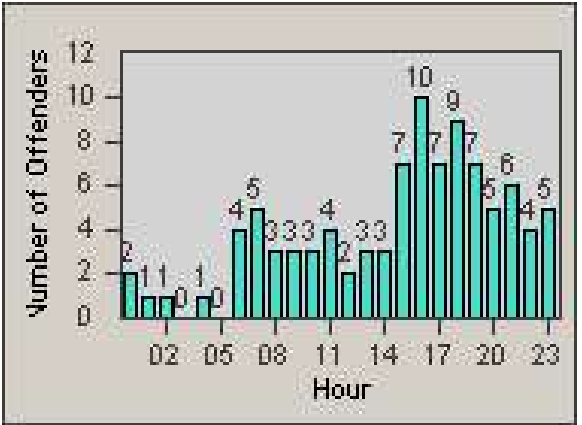

LOCATION: COR-MCGR-01 McKinley and Griffin
 DATE TO: 31/May/2009

LANE 4

LANE 5

Redflex Redlight Offender Statistics

CONTRACT: Corona
DATE FROM: 1/May/2009

LOCATION: COR-MCGR-01 McKinley and Griffin
DATE TO: 31/May/2009

LANE 6

LANE TOTAL

Redflex Redlight Offender Statistics

CONTRACT: Corona
 DATE FROM: 1/May/2009

LOCATION: COR-MCGR-01 McKinley and Griffin
 DATE TO: 31/May/2009