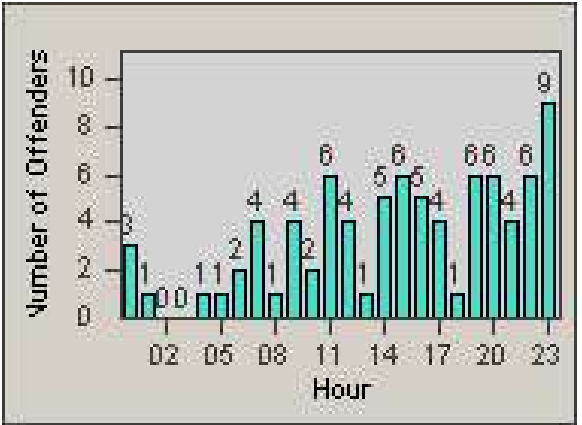

Redflex Redlight Offender Statistics

CONTRACT: Corona
 DATE FROM: 1/May/2009

LOCATION: COR-MCGR-01 McKinley and Griffin
 DATE TO: 31/May/2009

LANE 1

LANE 2

LANE 3

Redflex Redlight Offender Statistics

CONTRACT: Corona
 DATE FROM: 1/May/2009

LOCATION: COR-MCGR-01 McKinley and Griffin
 DATE TO: 31/May/2009

LANE 4

LANE 5

Redflex Redlight Offender Statistics

CONTRACT: Corona
DATE FROM: 1/May/2009

LOCATION: COR-MCGR-01 McKinley and Griffin
DATE TO: 31/May/2009

LANE 6

LANE TOTAL

Redflex Redlight Offender Statistics

CONTRACT: Corona
 DATE FROM: 1/May/2009

LOCATION: COR-MCGR-01 McKinley and Griffin
 DATE TO: 31/May/2009