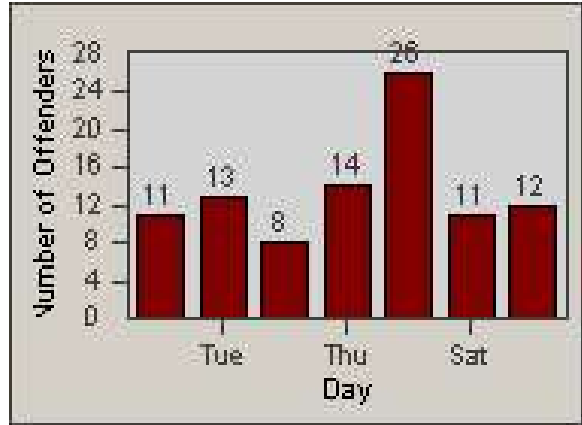

Redflex Redlight Offender Statistics

CONTRACT: Corona
DATE FROM: 1/May/2009

LOCATION: COR-MCGR-01 McKinley and Griffin
DATE TO: 31/May/2009

LANE 6