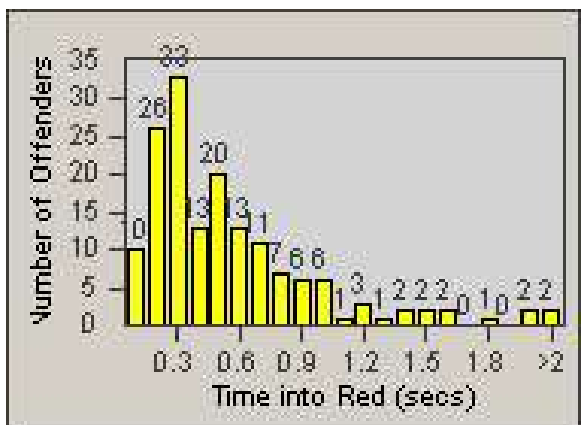

Redflex Redlight Offender Statistics

CONTRACT: Corona
 DATE FROM: 1/May/2009

LOCATION: COR-MCGR-01 McKinley and Griffin
 DATE TO: 31/May/2009

LANE 1

LANE 2

LANE 3

Redflex Redlight Offender Statistics

CONTRACT: Corona
 DATE FROM: 1/May/2009

LOCATION: COR-MCGR-01 McKinley and Griffin
 DATE TO: 31/May/2009

LANE 4

LANE 5

Redflex Redlight Offender Statistics

CONTRACT: Corona
DATE FROM: 1/May/2009

LOCATION: COR-MCGR-01 McKinley and Griffin
DATE TO: 31/May/2009

LANE 6

LANE TOTAL

Redflex Redlight Offender Statistics

CONTRACT: Corona
 DATE FROM: 1/May/2009

LOCATION: COR-MCGR-01 McKinley and Griffin
 DATE TO: 31/May/2009