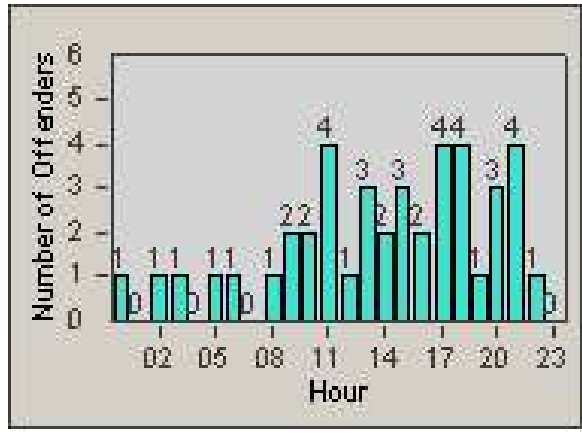

LOCATION: COR-MCGR-01 McKinley and Griffin
 DATE TO: 31/May/2009

LANE 4

LANE 5

Redflex Redlight Offender Statistics

CONTRACT: Corona
DATE FROM: 1/May/2009

LOCATION: COR-MCGR-01 McKinley and Griffin
DATE TO: 31/May/2009

LANE 6

LANE TOTAL

Redflex Redlight Offender Statistics

CONTRACT: Corona
 DATE FROM: 1/May/2009

LOCATION: COR-MCGR-01 McKinley and Griffin
 DATE TO: 31/May/2009