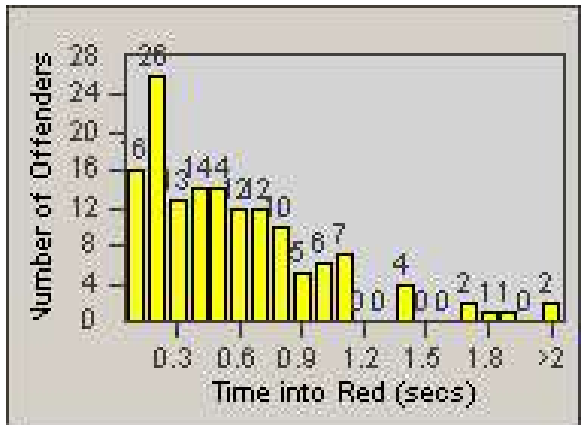

Redflex Redlight Offender Statistics

CONTRACT: Corona
 DATE FROM: 1/May/2009

LOCATION: COR-MCGR-01 McKinley and Griffin
 DATE TO: 31/May/2009

LANE 1

LANE 2

LANE 3

Redflex Redlight Offender Statistics

CONTRACT: Corona
 DATE FROM: 1/May/2009

LOCATION: COR-MCGR-01 McKinley and Griffin
 DATE TO: 31/May/2009

LANE 4

LANE 5

Redflex Redlight Offender Statistics

CONTRACT: Corona
DATE FROM: 1/May/2009

LOCATION: COR-MCGR-01 McKinley and Griffin
DATE TO: 31/May/2009

LANE 6

LANE TOTAL

Redflex Redlight Offender Statistics

CONTRACT: Corona
 DATE FROM: 1/May/2009

LOCATION: COR-MCGR-01 McKinley and Griffin
 DATE TO: 31/May/2009