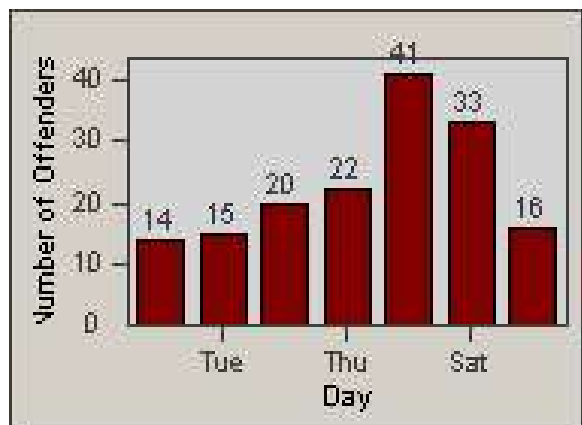

Redflex Redlight Offender Statistics

CONTRACT: Corona
 DATE FROM: 1/May/2009

LOCATION: COR-MCGR-01 McKinley and Griffin
 DATE TO: 31/May/2009

LANE 1

LANE 2

LANE 3

Redflex Redlight Offender Statistics

CONTRACT: Corona
 DATE FROM: 1/May/2009