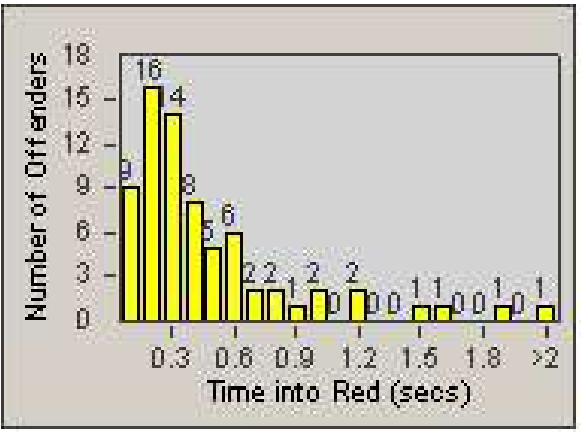

Redflex Redlight Offender Statistics

CONTRACT: Corona
 DATE FROM: 1/May/2009

LOCATION: COR-MCGR-01 McKinley and Griffin
 DATE TO: 31/May/2009

LANE 1

LANE 2

LANE 3

Redflex Redlight Offender Statistics

CONTRACT: Corona
 DATE FROM: 1/May/2009

LOCATION: COR-MCGR-01 McKinley and Griffin
 DATE TO: 31/May/2009

LANE 4

LANE 5

Redflex Redlight Offender Statistics

CONTRACT: Corona
DATE FROM: 1/May/2009

LOCATION: COR-MCGR-01 McKinley and Griffin
DATE TO: 31/May/2009

LANE 6

LANE TOTAL

Redflex Redlight Offender Statistics

CONTRACT: Corona
 DATE FROM: 1/May/2009

LOCATION: COR-MCGR-01 McKinley and Griffin
 DATE TO: 31/May/2009