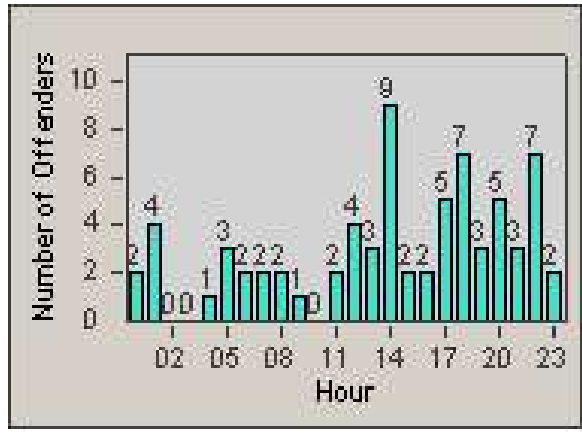

Redflex Redlight Offender Statistics

CONTRACT: Corona
 DATE FROM: 1/May/2009

LOCATION: COR-MCGR-01 McKinley and Griffin
 DATE TO: 31/May/2009

LANE 1

LANE 2

LANE 3

Redflex Redlight Offender Statistics

CONTRACT: Corona
 DATE FROM: 1/May/2009

LOCATION: COR-MCGR-01 McKinley and Griffin
 DATE TO: 31/May/2009

LANE 4

LANE 5

Redflex Redlight Offender Statistics

CONTRACT: Corona
DATE FROM: 1/May/2009

LOCATION: COR-MCGR-01 McKinley and Griffin
DATE TO: 31/May/2009

LANE 6

LANE TOTAL

Redflex Redlight Offender Statistics

CONTRACT: Corona
 DATE FROM: 1/May/2009

LOCATION: COR-MCGR-01 McKinley and Griffin
 DATE TO: 31/May/2009