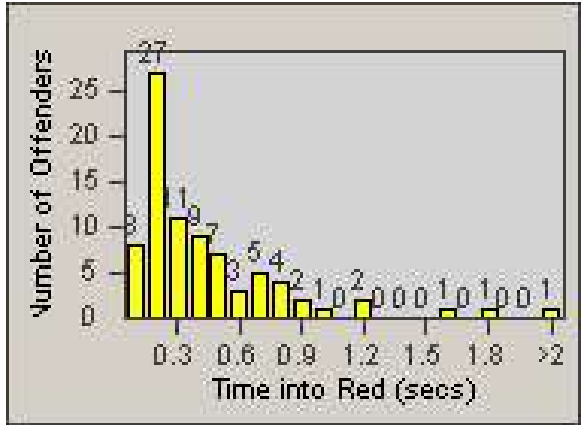

Redflex Redlight Offender Statistics

CONTRACT: Corona
 DATE FROM: 1/May/2009

LOCATION: COR-MCGR-01 McKinley and Griffin
 DATE TO: 31/May/2009

LANE 1

LANE 2

LANE 3

Redflex Redlight Offender Statistics

CONTRACT: Corona
 DATE FROM: 1/May/2009

LOCATION: COR-MCGR-01 McKinley and Griffin
 DATE TO: 31/May/2009

LANE 4

LANE 5

Redflex Redlight Offender Statistics

CONTRACT: Corona
DATE FROM: 1/May/2009

LOCATION: COR-MCGR-01 McKinley and Griffin
DATE TO: 31/May/2009

LANE 6

LANE TOTAL

Redflex Redlight Offender Statistics

CONTRACT: Corona
 DATE FROM: 1/May/2009

LOCATION: COR-MCGR-01 McKinley and Griffin
 DATE TO: 31/May/2009