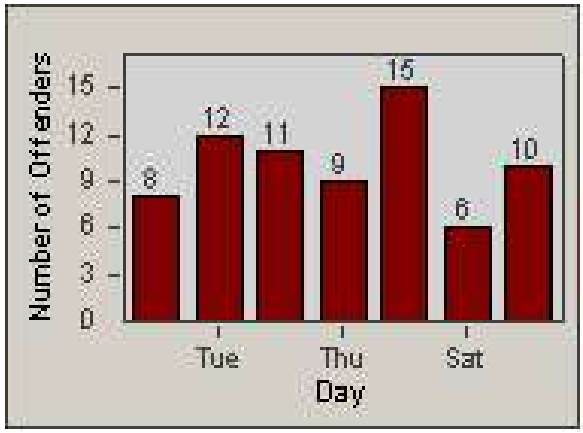

Redflex Redlight Offender Statistics

CONTRACT: Corona
DATE FROM: 1/May/2009

LOCATION: COR-MCGR-01 McKinley and Griffin
DATE TO: 31/May/2009

LANE 4