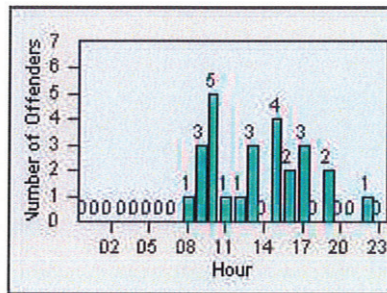

LANE 4

LANE TOTAL

Redflex Redlight Offender Statistics

CONTRACT: Daly City
 DATE FROM: 01-Jul-2012

LOCATION: DAL-JSWA-01 Junipero Serra BL/Washington ST
 DATE TO: 31-Jul-2012

LANE 1

LANE 2

LANE 3