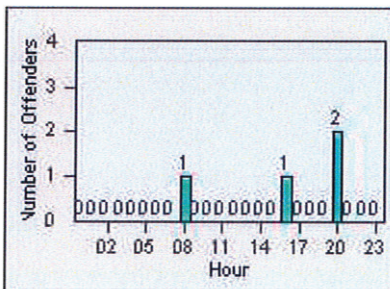

Redflex Redlight Offender Statistics

CONTRACT: Daly City LOCATION: DAL-SPJS-01 San Pedro/Junipero Serra
 DATE FROM: 01-Jul-2012 DATE TO: 31-Jul-2012

LANE 1

LANE 2

LANE 3

Redflex Redlight Offender Statistics