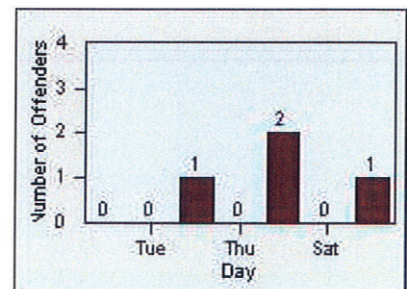

Redflex Redlight Offender Statistics

CONTRACT: Daly City LOCATION: DAL-SPJS-01 San Pedro/Junipero Serra
 DATE FROM: 01-Jul-2012 DATE TO: 31-Jul-2012

LANE 1

LANE 2

LANE 3

Redflex Redlight Offender Statistics