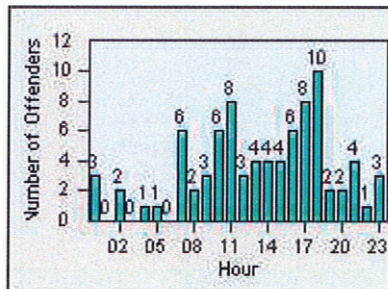

Redflex Redlight Offender Statistics

CONTRACT: Daly City   **LOCATION:** DAL-JDSH-01 John Daly BL/Sheffield DR
DATE FROM: 01-Jul-2012   **DATE TO:** 31-Jul-2012

LANE 4

LANE TOTAL