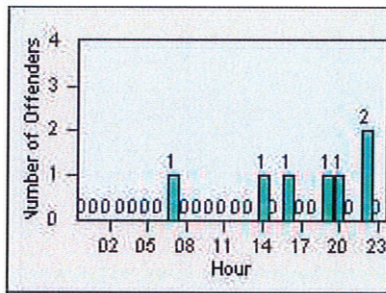

CONTRACT: Daly City
 DATE FROM: 01-Jul-2012

LOCATION: DAL-HIGE-01 Hickey BL/Gellert BL
 DATE TO: 31-Jul-2012

LANE 1

LANE 2

LANE 3

Redflex Redlight Offender Statistics

CONTRACT: Daly City
 DATE FROM: 01-Jul-2012