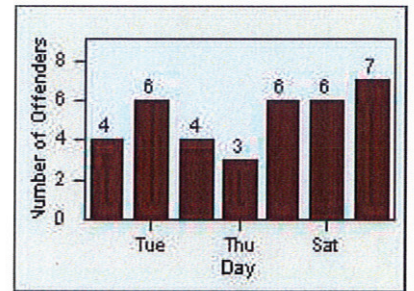

Redflex Redlight Offender Statistics

CONTRACT: Daly City LOCATION: DAL-SPJS-01 San Pedro/Junipero Serra
 DATE FROM: 01-Jul-2012 DATE TO: 31-Jul-2012

LANE 1

LANE 2

LANE 3

Redflex Redlight Offender Statistics