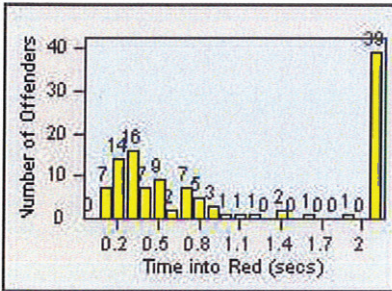

Redflex Redlight Offender Statistics

CONTRACT: Daly City LOCATION: DAL-SPJS-01 San Pedro/Junipero Serra
 DATE FROM: 01-Jul-2012 DATE TO: 31-Jul-2012

LANE 1

LANE 2

LANE 3

Redflex Redlight Offender Statistics