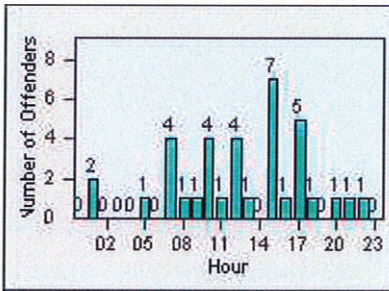

Redflex Redlight Offender Statistics

CONTRACT: Daly City LOCATION: DAL-SPJS-01 San Pedro/Junipero Serra
 DATE FROM: 01-Jul-2012 DATE TO: 31-Jul-2012

LANE 1

LANE 2

LANE 3

Redflex Redlight Offender Statistics