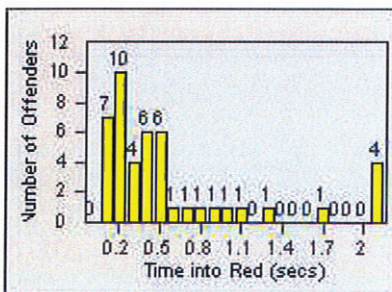

LANE 4

LANE TOTAL

Redflex Redlight Offender Statistics

CONTRACT: Daly City
 DATE FROM: 01-Jul-2012

LOCATION: DAL-JSWA-01 Junipero Serra BL/Washington ST
 DATE TO: 31-Jul-2012

LANE 1

LANE 2

LANE 3