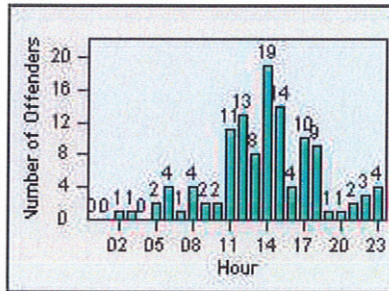

Redflex Redlight Offender Statistics

CONTRACT: Daly City LOCATION: DAL-SPJS-01 San Pedro/Junipero Serra
 DATE FROM: 01-Jul-2012 DATE TO: 31-Jul-2012

LANE 1

LANE 2

LANE 3

Redflex Redlight Offender Statistics