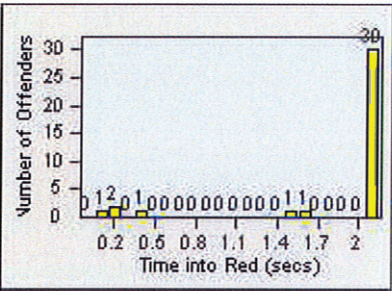

Redflex Redlight Offender Statistics

CONTRACT: Daly City LOCATION: DAL-SPJS-01 San Pedro/Junipero Serra
 DATE FROM: 01-Jul-2012 DATE TO: 31-Jul-2012

LANE 1

LANE 2

LANE 3

Redflex Redlight Offender Statistics