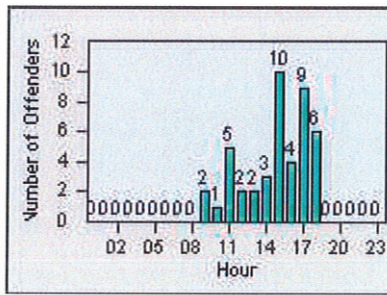

Redflex Redlight Offender Statistics

CONTRACT: Daly City
 DATE FROM: 01-Jul-2012

LOCATION: DAL-JSWA-01 Junipero Serra BL/Washington ST
 DATE TO: 31-Jul-2012

LANE 4

LANE TOTAL

Redflex Redlight Offender Statistics

CONTRACT: Daly City
 DATE FROM: 01-Jul-2012

LOCATION: DAL-HIGE-01 Hickey BL/Gellert BL
 DATE TO: 31-Jul-2012

LANE 1

LANE 2

LANE 3

Redflex Redlight Offender Statistics

CONTRACT: Daly City
 DATE FROM: 01-Jul-2012