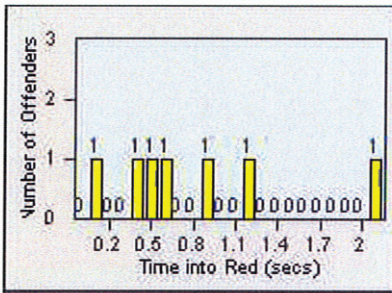

Redflex Redlight Offender Statistics

CONTRACT: Daly City
 DATE FROM: 01-Jul-2012

LOCATION: DAL-JSWA-01 Junipero Serra BL/Washington ST
 DATE TO: 31-Jul-2012

LANE 4

LANE TOTAL

Redflex Redlight Offender Statistics

CONTRACT: Daly City
 DATE FROM: 01-Jul-2012

LOCATION: DAL-HIGE-01 Hickey BL/Gellert BL
 DATE TO: 31-Jul-2012

LANE 1

LANE 2

LANE 3

Redflex Redlight Offender Statistics

CONTRACT: Daly City
 DATE FROM: 01-Jul-2012