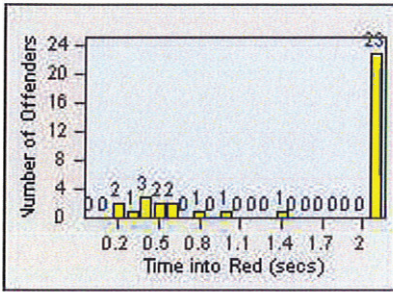

Redflex Redlight Offender Statistics

CONTRACT: Daly City
DATE FROM: 01-Jul-2012

LOCATION: DAL-HIGE-01 Hickey BL/Gellert BL
DATE TO: 31-Jul-2012

LANE 4