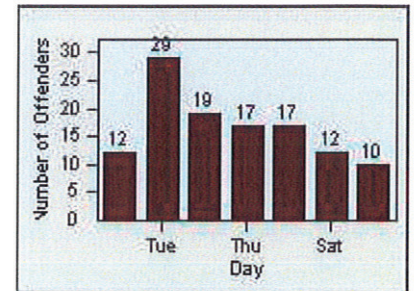

Redflex Redlight Offender Statistics

CONTRACT: Daly City LOCATION: DAL-SPJS-01 San Pedro/Junipero Serra
 DATE FROM: 01-Jul-2012 DATE TO: 31-Jul-2012

LANE 1

LANE 2

LANE 3

Redflex Redlight Offender Statistics