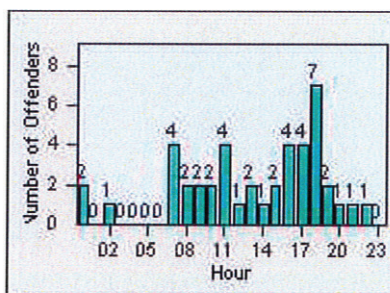

CONTRACT: Daly City
 DATE FROM: 01-Jul-2012

LOCATION: DAL-SPJS-01 San Pedro/Junipero Serra
 DATE TO: 31-Jul-2012

LANE 4

LANE TOTAL

Redflex Redlight Offender Statistics

CONTRACT: Daly City
 DATE FROM: 01-Jul-2012

LOCATION: DAL-JDSH-01 John Daly BL/Sheffield DR
 DATE TO: 31-Jul-2012

LANE 1

LANE 2

LANE 3

Redflex Redlight Offender Statistics

CONTRACT: Daly City **LOCATION:** DAL-JDSH-01 John Daly BL/Sheffield DR
DATE FROM: 01-Jul-2012 **DATE TO:** 31-Jul-2012