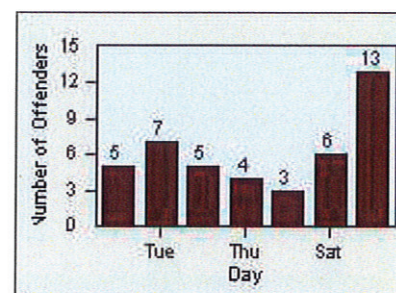

CONTRACT: Daly City
 DATE FROM: 01-Jul-2012

LOCATION: DAL-SPJS-01 San Pedro/Junipero Serra
 DATE TO: 31-Jul-2012

LANE 4

LANE TOTAL

Redflex Redlight Offender Statistics

CONTRACT: Daly City
 DATE FROM: 01-Jul-2012

LOCATION: DAL-JDSH-01 John Daly BL/Sheffield DR
 DATE TO: 31-Jul-2012

LANE 1

LANE 2

LANE 3

Redflex Redlight Offender Statistics

CONTRACT: Daly City **LOCATION:** DAL-JDSH-01 John Daly BL/Sheffield DR
DATE FROM: 01-Jul-2012 **DATE TO:** 31-Jul-2012