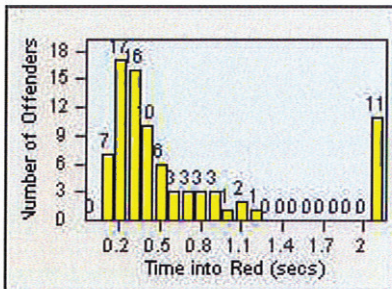

Redflex Redlight Offender Statistics

CONTRACT: Daly City   **LOCATION:** DAL-JDSH-01 John Daly BL/Sheffield DR
DATE FROM: 01-Jul-2012   **DATE TO:** 31-Jul-2012

LANE 4

LANE TOTAL