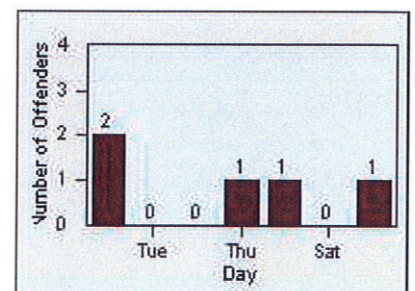

CONTRACT: Daly City
 DATE FROM: 01-Jul-2012

LOCATION: DAL-HIGE-01 Hickey BL/Gellert BL
 DATE TO: 31-Jul-2012

LANE 1

LANE 2

LANE 3

Redflex Redlight Offender Statistics

CONTRACT: Daly City
 DATE FROM: 01-Jul-2012