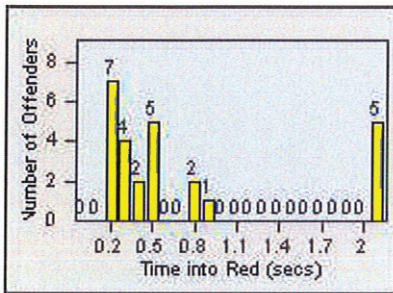

LANE 4

LANE TOTAL

Redflex Redlight Offender Statistics

CONTRACT: Daly City
 DATE FROM: 01-Jul-2012

LOCATION: DAL-JSWA-01 Junipero Serra BL/Washington ST
 DATE TO: 31-Jul-2012

LANE 1

LANE 2

LANE 3