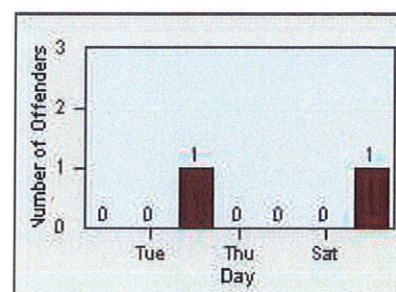

Redflex Redlight Offender Statistics

CONTRACT: Daly City
DATE FROM: 01-Jul-2012

LOCATION: DAL-JDSH-01 John Daly BL/Sheffield DR
DATE TO: 31-Jul-2012

LANE 1