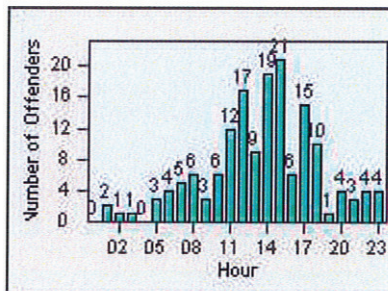

CONTRACT: Daly City
 DATE FROM: 01-Jul-2012

LOCATION: DAL-SPJS-01 San Pedro/Junipero Serra
 DATE TO: 31-Jul-2012

LANE 4

LANE TOTAL

Redflex Redlight Offender Statistics

CONTRACT: Daly City
 DATE FROM: 01-Jul-2012

LOCATION: DAL-JDSH-01 John Daly BL/Sheffield DR
 DATE TO: 31-Jul-2012

LANE 1

LANE 2

LANE 3

Redflex Redlight Offender Statistics

CONTRACT: Daly City **LOCATION:** DAL-JDSH-01 John Daly BL/Sheffield DR
DATE FROM: 01-Jul-2012 **DATE TO:** 31-Jul-2012