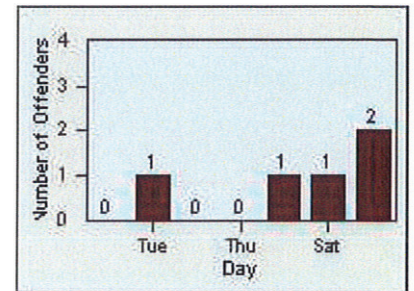

Redflex Redlight Offender Statistics

CONTRACT: Daly City   **LOCATION:** DAL-JDSH-01 John Daly BL/Sheffield DR
DATE FROM: 01-Jul-2012   **DATE TO:** 31-Jul-2012

LANE 4