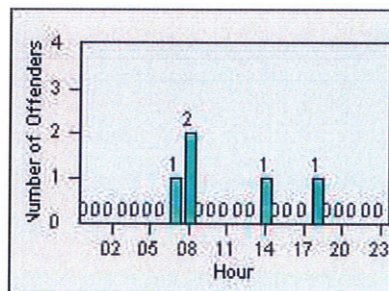

CONTRACT: Daly City
 DATE FROM: 01-Jul-2012

LOCATION: DAL-HIGE-01 Hickey BL/Gellert BL
 DATE TO: 31-Jul-2012

LANE 1

LANE 2

LANE 3

Redflex Redlight Offender Statistics

CONTRACT: Daly City
 DATE FROM: 01-Jul-2012