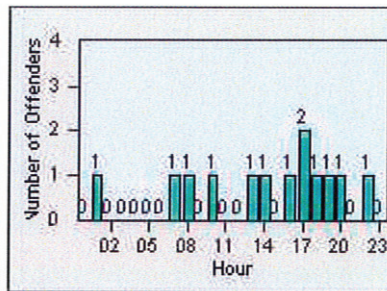

LANE 4

LANE TOTAL

Redflex Redlight Offender Statistics

CONTRACT: Daly City
 DATE FROM: 01-Jul-2012

LOCATION: DAL-JSWA-01 Junipero Serra BL/Washington ST
 DATE TO: 31-Jul-2012

LANE 1

LANE 2

LANE 3