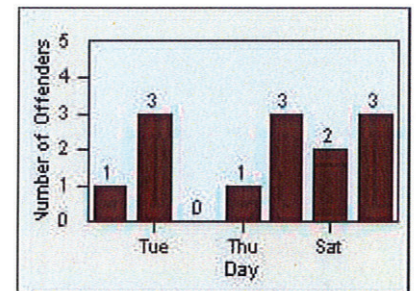

LANE 4

LANE TOTAL

Redflex Redlight Offender Statistics

CONTRACT: Daly City
 DATE FROM: 01-Jul-2012

LOCATION: DAL-JSWA-01 Junipero Serra BL/Washington ST
 DATE TO: 31-Jul-2012

LANE 1

LANE 2

LANE 3