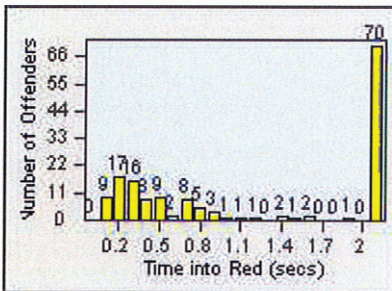

CONTRACT: Daly City
 DATE FROM: 01-Jul-2012

LOCATION: DAL-SPJS-01 San Pedro/Junipero Serra
 DATE TO: 31-Jul-2012

LANE 4

LANE TOTAL

Redflex Redlight Offender Statistics

CONTRACT: Daly City
 DATE FROM: 01-Jul-2012

LOCATION: DAL-JDSH-01 John Daly BL/Sheffield DR
 DATE TO: 31-Jul-2012

LANE 1

LANE 2

LANE 3

Redflex Redlight Offender Statistics

CONTRACT: Daly City **LOCATION:** DAL-JDSH-01 John Daly BL/Sheffield DR
DATE FROM: 01-Jul-2012 **DATE TO:** 31-Jul-2012