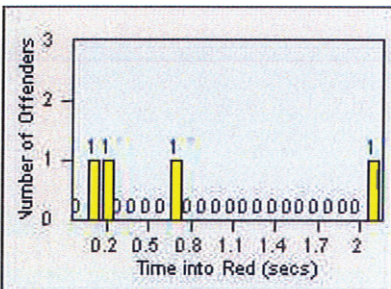

Redflex Redlight Offender Statistics

CONTRACT: Daly City LOCATION: DAL-SPJS-01 San Pedro/Junipero Serra
 DATE FROM: 01-Jul-2012 DATE TO: 31-Jul-2012

LANE 1

LANE 2

LANE 3

Redflex Redlight Offender Statistics