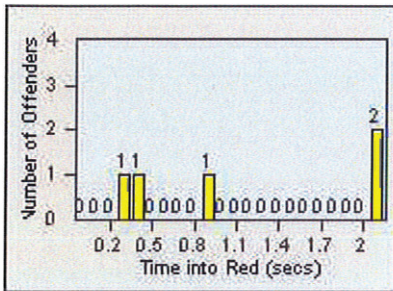

Redflex Redlight Offender Statistics

CONTRACT: Daly City   **LOCATION:** DAL-JDSH-01 John Daly BL/Sheffield DR
DATE FROM: 01-Jul-2012   **DATE TO:** 31-Jul-2012

LANE 4