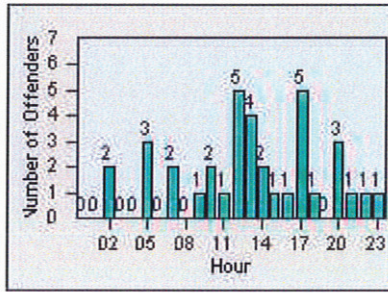

Redflex Redlight Offender Statistics

CONTRACT: Daly City
DATE FROM: 01-Jul-2012

LOCATION: DAL-HIGE-01 Hickey BL/Gellert BL
DATE TO: 31-Jul-2012

LANE 4