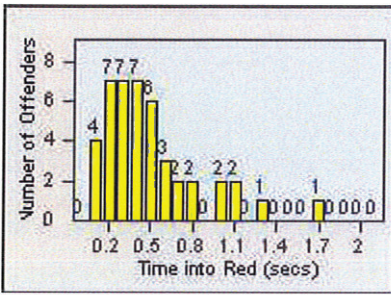

Redflex Redlight Offender Statistics

CONTRACT: Daly City
 DATE FROM: 01-Jul-2012

LOCATION: DAL-JSWA-01 Junipero Serra BL/Washington ST
 DATE TO: 31-Jul-2012

LANE 4

LANE TOTAL

Redflex Redlight Offender Statistics

CONTRACT: Daly City
 DATE FROM: 01-Jul-2012

LOCATION: DAL-HIGE-01 Hickey BL/Gellert BL
 DATE TO: 31-Jul-2012

LANE 1

LANE 2

LANE 3

Redflex Redlight Offender Statistics

CONTRACT: Daly City
 DATE FROM: 01-Jul-2012