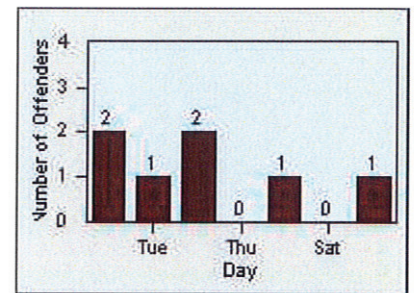

CONTRACT: Daly City
 DATE FROM: 01-Jul-2012

LOCATION: DAL-HIGE-01 Hickey BL/Gellert BL
 DATE TO: 31-Jul-2012

LANE 1

LANE 2

LANE 3

Redflex Redlight Offender Statistics

CONTRACT: Daly City
 DATE FROM: 01-Jul-2012