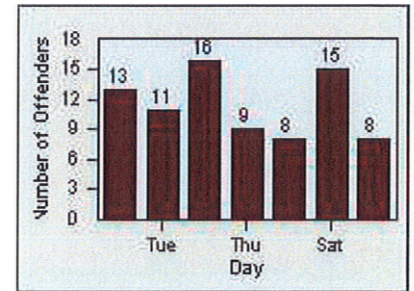

Redflex Redlight Offender Statistics

CONTRACT: Daly City
DATE FROM: 01-Jul-2012

LOCATION: DAL-JSWA-01 Junipero Serra BL/Washington ST
DATE TO: 31-Jul-2012

LANE 4