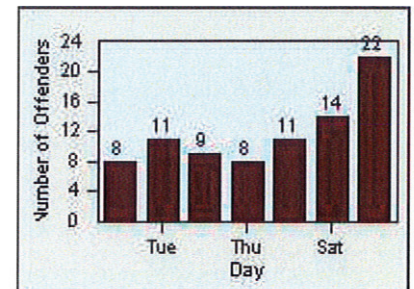

Redflex Redlight Offender Statistics

CONTRACT: Daly City   **LOCATION:** DAL-JDSH-01 John Daly BL/Sheffield DR
DATE FROM: 01-Jul-2012   **DATE TO:** 31-Jul-2012

LANE 4

LANE TOTAL