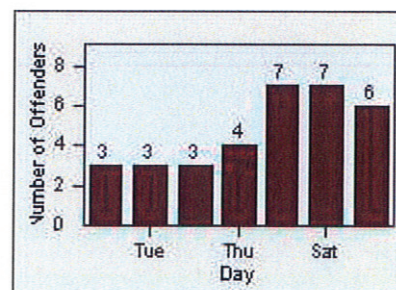

LOCATION: DAL-JDSH-01 John Daly BL/Sheffield DR
 DATE TO: 31-Jul-2012

LANE 1

LANE 2

LANE 3

Redflex Redlight Offender Statistics

CONTRACT: Daly City **LOCATION:** DAL-JDSH-01 John Daly BL/Sheffield DR
DATE FROM: 01-Jul-2012 **DATE TO:** 31-Jul-2012