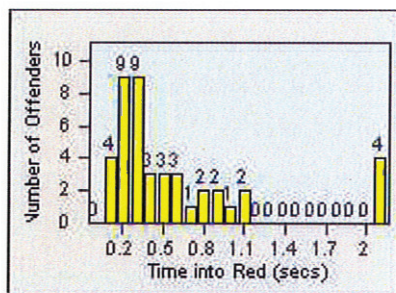

CONTRACT: Daly City
 DATE FROM: 01-Jul-2012

LOCATION: DAL-SPJS-01 San Pedro/Junipero Serra
 DATE TO: 31-Jul-2012

LANE 4

LANE TOTAL

Redflex Redlight Offender Statistics

CONTRACT: Daly City
 DATE FROM: 01-Jul-2012

LOCATION: DAL-JDSH-01 John Daly BL/Sheffield DR
 DATE TO: 31-Jul-2012

LANE 1

LANE 2

LANE 3

Redflex Redlight Offender Statistics

CONTRACT: Daly City **LOCATION:** DAL-JDSH-01 John Daly BL/Sheffield DR
DATE FROM: 01-Jul-2012 **DATE TO:** 31-Jul-2012