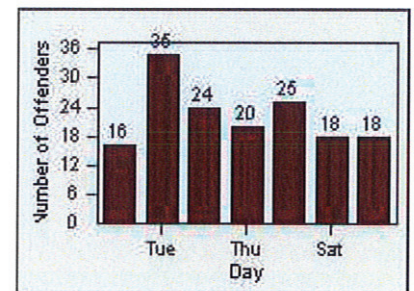

CONTRACT: Daly City
 DATE FROM: 01-Jul-2012

LOCATION: DAL-SPJS-01 San Pedro/Junipero Serra
 DATE TO: 31-Jul-2012

LANE 4

LANE TOTAL

Redflex Redlight Offender Statistics

CONTRACT: Daly City
 DATE FROM: 01-Jul-2012