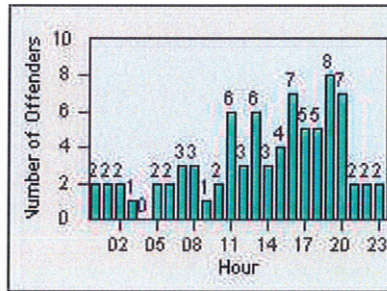

Redflex Redlight Offender Statistics

CONTRACT: Daly City
DATE FROM: 01-Jul-2012

LOCATION: DAL-JSWA-01 Junipero Serra BL/Washington ST
DATE TO: 31-Jul-2012

LANE 4