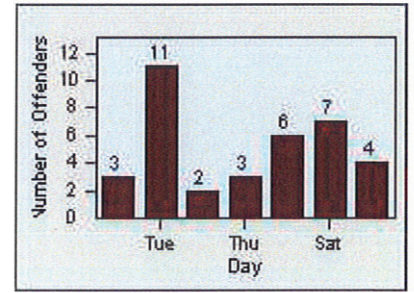

Redflex Redlight Offender Statistics

CONTRACT: Daly City
DATE FROM: 01-Jul-2012

LOCATION: DAL-HIGE-01 Hickey BL/Gellert BL
DATE TO: 31-Jul-2012

LANE 4