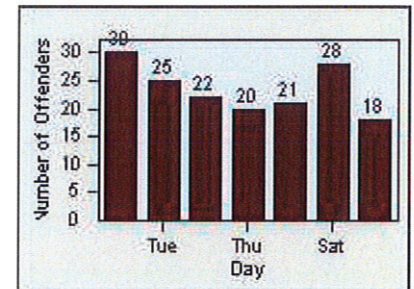

Redflex Redlight Offender Statistics

CONTRACT: Daly City
 DATE FROM: 01-Jul-2012

LOCATION: DAL-JSWA-01 Junipero Serra BL/Washington ST
 DATE TO: 31-Jul-2012

LANE 4

LANE TOTAL

Redflex Redlight Offender Statistics

CONTRACT: Daly City
 DATE FROM: 01-Jul-2012

LOCATION: DAL-HIGE-01 Hickey BL/Gellert BL
 DATE TO: 31-Jul-2012

LANE 1

LANE 2

LANE 3

Redflex Redlight Offender Statistics

CONTRACT: Daly City
 DATE FROM: 01-Jul-2012