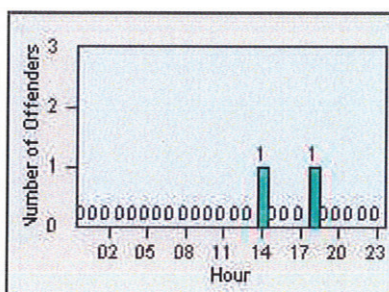

LOCATION: DAL-JDSH-01 John Daly BL/Sheffield DR
 DATE TO: 31-Jul-2012

LANE 1

LANE 2

LANE 3

Redflex Redlight Offender Statistics

CONTRACT: Daly City **LOCATION:** DAL-JDSH-01 John Daly BL/Sheffield DR
DATE FROM: 01-Jul-2012 **DATE TO:** 31-Jul-2012