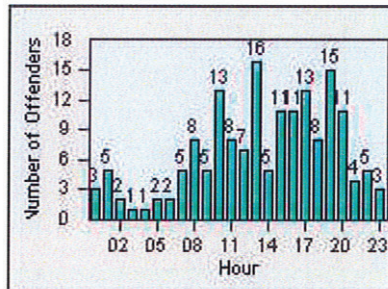

Redflex Redlight Offender Statistics

CONTRACT: Daly City
 DATE FROM: 01-Jul-2012

LOCATION: DAL-JSWA-01 Junipero Serra BL/Washington ST
 DATE TO: 31-Jul-2012

LANE 4

LANE TOTAL

Redflex Redlight Offender Statistics

CONTRACT: Daly City
 DATE FROM: 01-Jul-2012

LOCATION: DAL-HIGE-01 Hickey BL/Gellert BL
 DATE TO: 31-Jul-2012

LANE 1

LANE 2

LANE 3

Redflex Redlight Offender Statistics

CONTRACT: Daly City
 DATE FROM: 01-Jul-2012