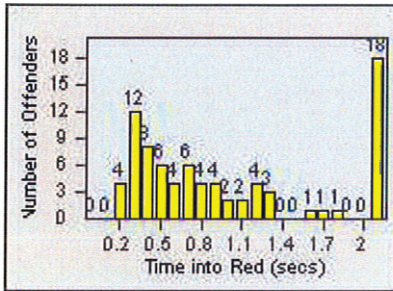

Redflex Redlight Offender Statistics

CONTRACT: Daly City
DATE FROM: 01-Jul-2012

LOCATION: DAL-JSWA-01 Junipero Serra BL/Washington ST
DATE TO: 31-Jul-2012

LANE 4