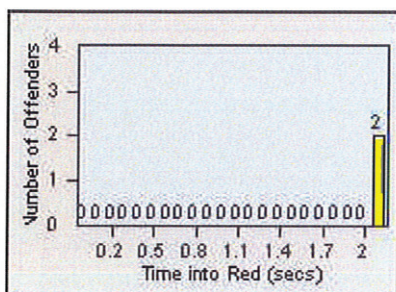

Redflex Redlight Offender Statistics

CONTRACT: Daly City
DATE FROM: 01-Jul-2012

LOCATION: DAL-JDSH-01 John Daly BL/Sheffield DR
DATE TO: 31-Jul-2012

LANE 1