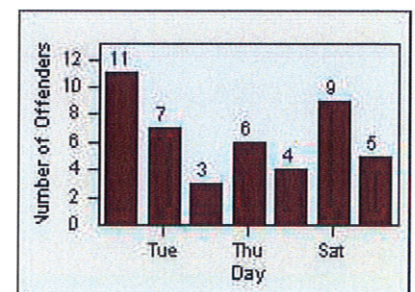

LANE 4

LANE TOTAL

Redflex Redlight Offender Statistics

CONTRACT: Daly City
 DATE FROM: 01-Jul-2012

LOCATION: DAL-JSWA-01 Junipero Serra BL/Washington ST
 DATE TO: 31-Jul-2012

LANE 1

LANE 2

LANE 3