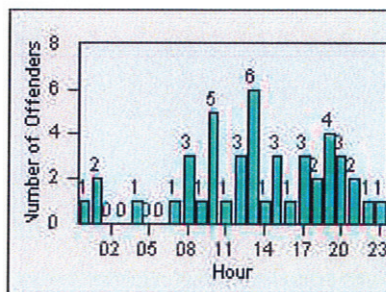

LANE 4

LANE TOTAL

Redflex Redlight Offender Statistics

CONTRACT: Daly City
 DATE FROM: 01-Jul-2012

LOCATION: DAL-JSWA-01 Junipero Serra BL/Washington ST
 DATE TO: 31-Jul-2012

LANE 1

LANE 2

LANE 3