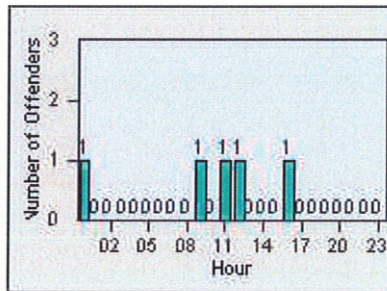

Redflex Redlight Offender Statistics

CONTRACT: Daly City   **LOCATION:** DAL-JDSH-01 John Daly BL/Sheffield DR
DATE FROM: 01-Jul-2012   **DATE TO:** 31-Jul-2012

LANE 4