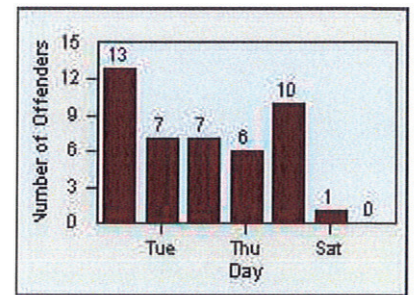

Redflex Redlight Offender Statistics

CONTRACT: Daly City
 DATE FROM: 01-Jul-2012

LOCATION: DAL-JSWA-01 Junipero Serra BL/Washington ST
 DATE TO: 31-Jul-2012

LANE 4

LANE TOTAL

Redflex Redlight Offender Statistics

CONTRACT: Daly City
 DATE FROM: 01-Jul-2012

LOCATION: DAL-HIGE-01 Hickey BL/Gellert BL
 DATE TO: 31-Jul-2012

LANE 1

LANE 2

LANE 3

Redflex Redlight Offender Statistics

CONTRACT: Daly City
 DATE FROM: 01-Jul-2012