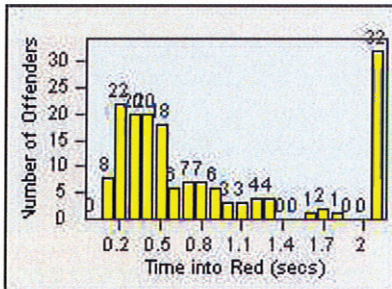

Redflex Redlight Offender Statistics

CONTRACT: Daly City
 DATE FROM: 01-Jul-2012

LOCATION: DAL-JSWA-01 Junipero Serra BL/Washington ST
 DATE TO: 31-Jul-2012

LANE 4

LANE TOTAL

Redflex Redlight Offender Statistics

CONTRACT: Daly City
 DATE FROM: 01-Jul-2012

LOCATION: DAL-HIGE-01 Hickey BL/Gellert BL
 DATE TO: 31-Jul-2012

LANE 1

LANE 2

LANE 3

Redflex Redlight Offender Statistics

CONTRACT: Daly City
 DATE FROM: 01-Jul-2012