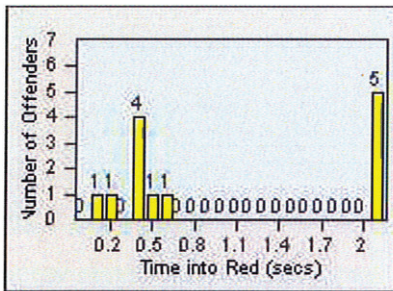

LANE 4

LANE TOTAL

Redflex Redlight Offender Statistics

CONTRACT: Daly City
 DATE FROM: 01-Jul-2012

LOCATION: DAL-JSWA-01 Junipero Serra BL/Washington ST
 DATE TO: 31-Jul-2012

LANE 1

LANE 2

LANE 3