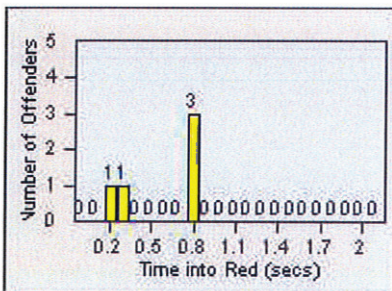

Redflex Redlight Offender Statistics

CONTRACT: Daly City
 DATE FROM: 01-Jul-2012

LOCATION: DAL-JSWA-01 Junipero Serra BL/Washington ST
 DATE TO: 31-Jul-2012

LANE 4

LANE TOTAL

Redflex Redlight Offender Statistics

CONTRACT: Daly City
 DATE FROM: 01-Jul-2012

LOCATION: DAL-HIGE-01 Hickey BL/Gellert BL
 DATE TO: 31-Jul-2012

LANE 1

LANE 2

LANE 3

Redflex Redlight Offender Statistics

CONTRACT: Daly City
 DATE FROM: 01-Jul-2012