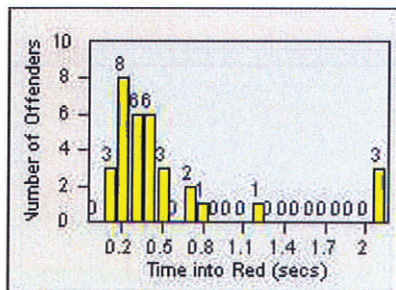

LOCATION: DAL-JDSH-01 John Daly BL/Sheffield DR
 DATE TO: 31-Jul-2012

LANE 1

LANE 2

LANE 3

Redflex Redlight Offender Statistics

CONTRACT: Daly City **LOCATION:** DAL-JDSH-01 John Daly BL/Sheffield DR
DATE FROM: 01-Jul-2012 **DATE TO:** 31-Jul-2012