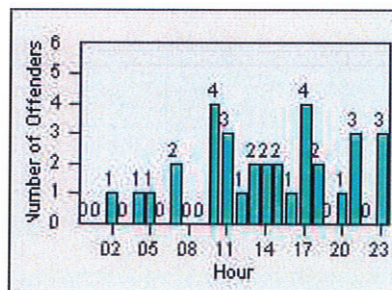

LOCATION: DAL-JDSH-01 John Daly BL/Sheffield DR
 DATE TO: 31-Jul-2012

LANE 1

LANE 2

LANE 3

Redflex Redlight Offender Statistics

CONTRACT: Daly City **LOCATION:** DAL-JDSH-01 John Daly BL/Sheffield DR
DATE FROM: 01-Jul-2012 **DATE TO:** 31-Jul-2012