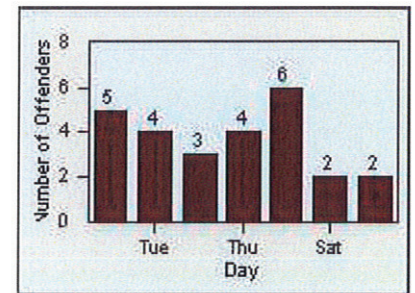

LANE 4

LANE TOTAL

Redflex Redlight Offender Statistics

CONTRACT: Daly City
 DATE FROM: 01-Jul-2012

LOCATION: DAL-JSWA-01 Junipero Serra BL/Washington ST
 DATE TO: 31-Jul-2012

LANE 1

LANE 2

LANE 3