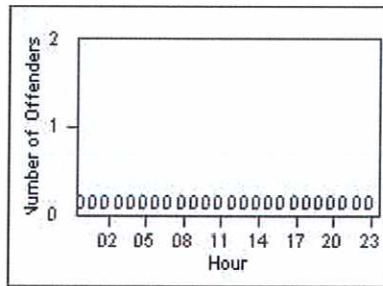

CONTRACT: Daly City

LOCATION: DAL-JDSH-01 John Daly BL/Sheffield DR

DATE FROM: 01-Jul-2014

DATE TO: 31-Jul-2014

LANE 1

LANE 2

LANE 3

Redflex Redlight Offender Statistics