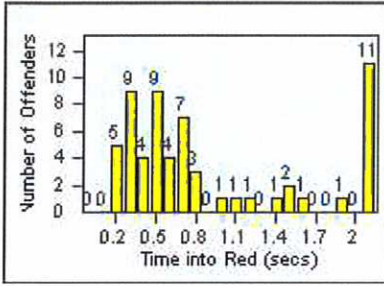

Redflex Redlight Offender Statistics

CONTRACT: Daly City
DATE FROM: 01-Jul-2014

LOCATION: DAL-JSWA-01 Junipero Serra BL/Washington ST
DATE TO: 31-Jul-2014

LANE 4