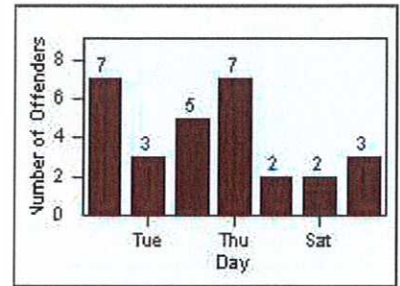

Redflex Redlight Offender Statistics

CONTRACT: Daly City   LOCATION: DAL-HIGE-01 Hickey BL/Gellert BL
DATE FROM: 01-Jul-2014   DATE TO: 31-Jul-2014

LANE 4