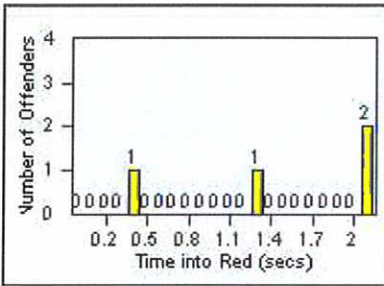

CONTRACT: Daly City

LOCATION: DAL-JDSH-01 John Daly BL/Sheffield DR

DATE FROM: 01-Jul-2014

DATE TO: 31-Jul-2014

LANE 4

LANE TOTAL

Redflex Redlight Offender Statistics

CONTRACT: Daly City