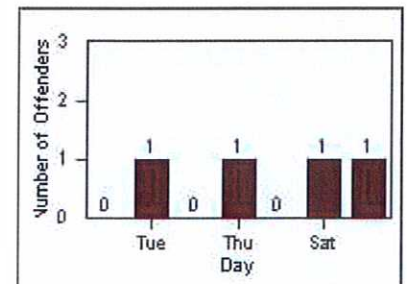

LOCATION: DAL-SPJS-01 San Pedro/Junipero Serra

DATE FROM: 01-Jul-2014

DATE TO: 31-Jul-2014

LANE 1

LANE 2

LANE 3

Redflex Redlight Offender Statistics

CONTRACT: Daly City