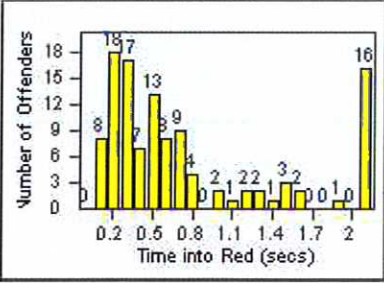

Redflex Redlight Offender Statistics

CONTRACT: Daly City
 DATE FROM: 01-Jul-2014

LOCATION: DAL-JSWA-01 Junipero Serra BL/Washington ST
 DATE TO: 31-Jul-2014

LANE 4

LANE TOTAL

Redflex Redlight Offender Statistics