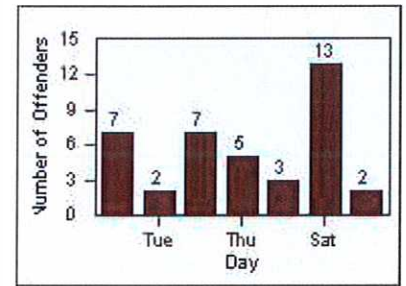

LOCATION: DAL-SPJS-01 San Pedro/Junipero Serra

DATE FROM: 01-Jul-2014

DATE TO: 31-Jul-2014

LANE 1

LANE 2

LANE 3

Redflex Redlight Offender Statistics

CONTRACT: Daly City