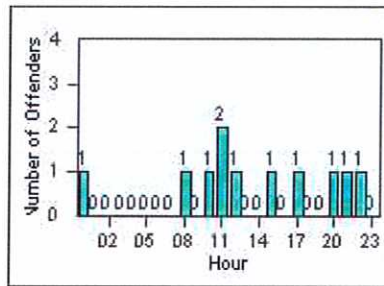

LANE 4

LANE TOTAL

Redflex Redlight Offender Statistics

CONTRACT: Daly City
 DATE FROM: 01-Jul-2014

LOCATION: DAL-JSWA-01 Junipero Serra BL/Washington ST
 DATE TO: 31-Jul-2014

LANE 1

LANE 2

LANE 3