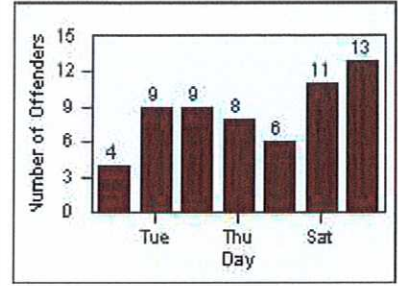

Redflex Redlight Offender Statistics

CONTRACT: Daly City
DATE FROM: 01-Jul-2014

LOCATION: DAL-JSWA-01 Junipero Serra BL/Washington ST
DATE TO: 31-Jul-2014

LANE 4