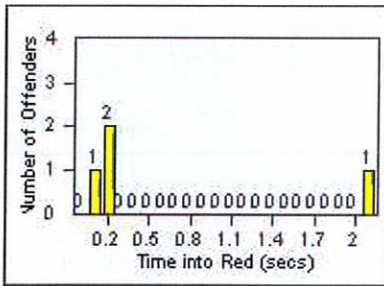

Redflex Redlight Offender Statistics

CONTRACT: Daly City
 DATE FROM: 01-Jul-2014

LOCATION: DAL-HIGE-01 Hickey BL/Gellert BL
 DATE TO: 31-Jul-2014

LANE 1

LANE 2

LANE 3

Redflex Redlight Offender Statistics

CONTRACT: Daly City LOCATION: DAL-HIGE-01 Hickey BL/Gellert BL
 DATE FROM: 01-Jul-2014 DATE TO: 31-Jul-2014