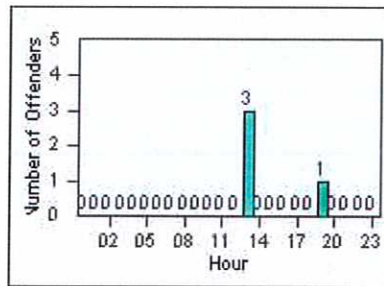

Redflex Redlight Offender Statistics

CONTRACT: Daly City
 DATE FROM: 01-Jul-2014

LOCATION: DAL-HIGE-01 Hickey BL/Gellert BL
 DATE TO: 31-Jul-2014

LANE 1

LANE 2

LANE 3

Redflex Redlight Offender Statistics

CONTRACT: Daly City LOCATION: DAL-HIGE-01 Hickey BL/Gellert BL
 DATE FROM: 01-Jul-2014 DATE TO: 31-Jul-2014