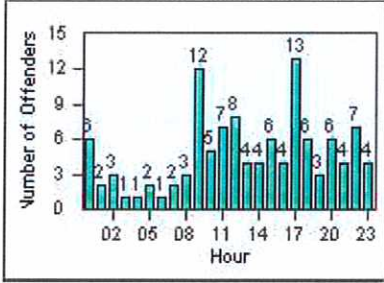

Redflex Redlight Offender Statistics

CONTRACT: Daly City
 DATE FROM: 01-Jul-2014

LOCATION: DAL-JSWA-01 Junipero Serra BL/Washington ST
 DATE TO: 31-Jul-2014

LANE 4

LANE TOTAL

Redflex Redlight Offender Statistics