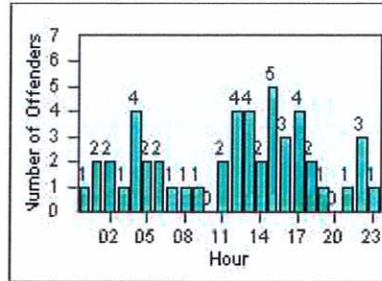

CONTRACT: Daly City

LOCATION: DAL-JDSH-01 John Daly BL/Sheffield DR

DATE FROM: 01-Jul-2014

DATE TO: 31-Jul-2014

LANE 4

LANE TOTAL

Redflex Redlight Offender Statistics

CONTRACT: Daly City