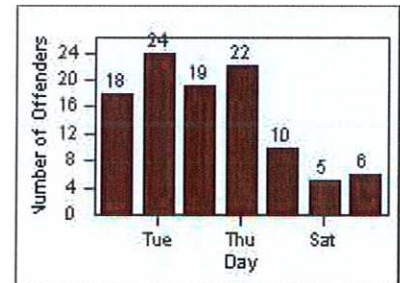

Redflex Redlight Offender Statistics

CONTRACT: Daly City   LOCATION: DAL-HIGE-01 Hickey BL/Gellert BL
DATE FROM: 01-Jul-2014   DATE TO: 31-Jul-2014

LANE 4

LANE TOTAL