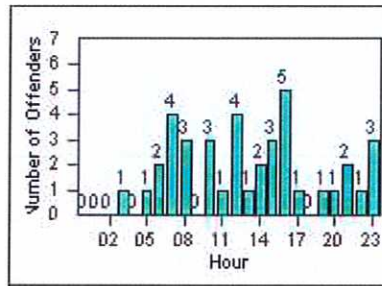

LOCATION: DAL-SPJS-01 San Pedro/Junipero Serra

DATE FROM: 01-Jul-2014

DATE TO: 31-Jul-2014

LANE 1

LANE 2

LANE 3

Redflex Redlight Offender Statistics

CONTRACT: Daly City