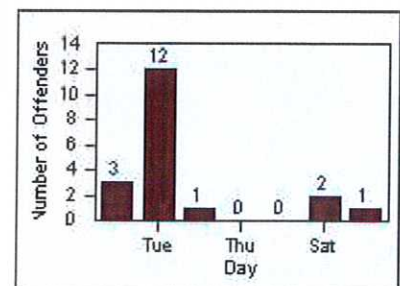

Redflex Redlight Offender Statistics

CONTRACT: Daly City
 DATE FROM: 01-Jul-2014

LOCATION: DAL-HIGE-01 Hickey BL/Gellert BL
 DATE TO: 31-Jul-2014

LANE 1

LANE 2

LANE 3

Redflex Redlight Offender Statistics

CONTRACT: Daly City LOCATION: DAL-HIGE-01 Hickey BL/Gellert BL
 DATE FROM: 01-Jul-2014 DATE TO: 31-Jul-2014