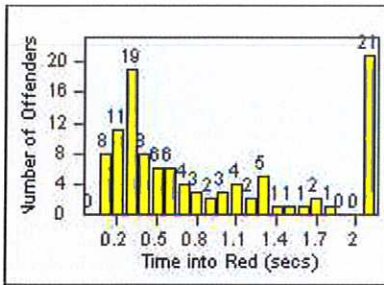

Redflex Redlight Offender Statistics

CONTRACT: Daly City

LOCATION: DAL-SPJS-01 San Pedro/Junipero Serra

DATE FROM: 01-Jul-2014

DATE TO: 31-Jul-2014

LANE 1