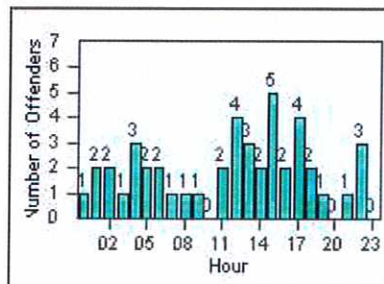

CONTRACT: Daly City

LOCATION: DAL-JDSH-01 John Daly BL/Sheffield DR

DATE FROM: 01-Jul-2014

DATE TO: 31-Jul-2014

LANE 1

LANE 2

LANE 3

Redflex Redlight Offender Statistics