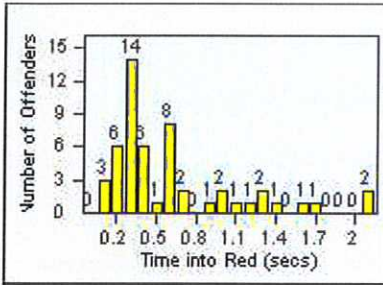

Redflex Redlight Offender Statistics

CONTRACT: Daly City
 DATE FROM: 01-Jul-2014

LOCATION: DAL-HIGE-01 Hickey BL/Gellert BL
 DATE TO: 31-Jul-2014

LANE 1

LANE 2

LANE 3

Redflex Redlight Offender Statistics

CONTRACT: Daly City LOCATION: DAL-HIGE-01 Hickey BL/Gellert BL
 DATE FROM: 01-Jul-2014 DATE TO: 31-Jul-2014