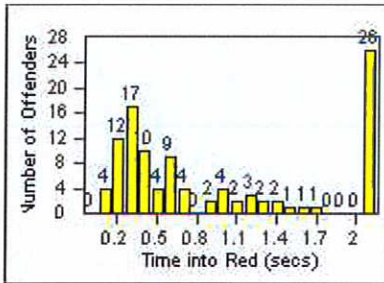

Redflex Redlight Offender Statistics

CONTRACT: Daly City   LOCATION: DAL-HIGE-01 Hickey BL/Gellert BL
DATE FROM: 01-Jul-2014   DATE TO: 31-Jul-2014

LANE 4

LANE TOTAL