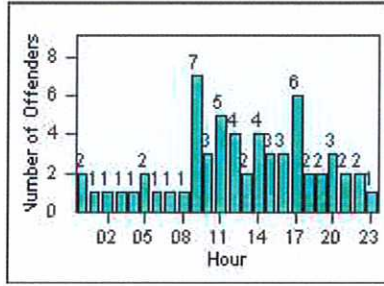

Redflex Redlight Offender Statistics

CONTRACT: Daly City
DATE FROM: 01-Jul-2014

LOCATION: DAL-JSWA-01 Junipero Serra BL/Washington ST
DATE TO: 31-Jul-2014

LANE 4