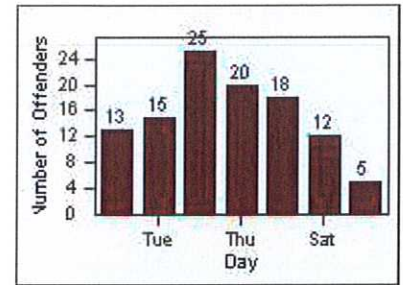

Redflex Redlight Offender Statistics

CONTRACT: Daly City

LOCATION: DAL-SPJS-01 San Pedro/Junipero Serra

DATE FROM: 01-Jul-2014

DATE TO: 31-Jul-2014

LANE 1