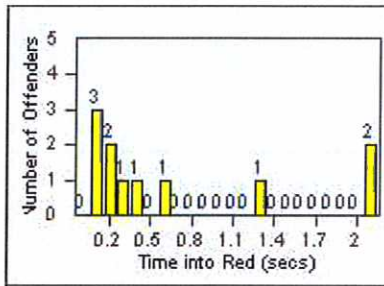

LANE 4

LANE TOTAL

Redflex Redlight Offender Statistics

CONTRACT: Daly City
 DATE FROM: 01-Jul-2014

LOCATION: DAL-JSWA-01 Junipero Serra BL/Washington ST
 DATE TO: 31-Jul-2014

LANE 1

LANE 2

LANE 3