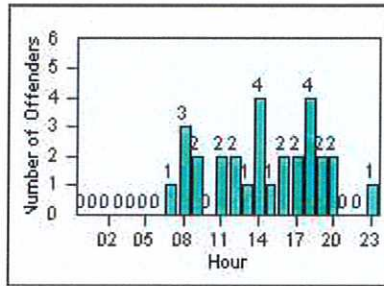

Redflex Redlight Offender Statistics

CONTRACT: Daly City   LOCATION: DAL-HIGE-01 Hickey BL/Gellert BL
DATE FROM: 01-Jul-2014   DATE TO: 31-Jul-2014

LANE 4