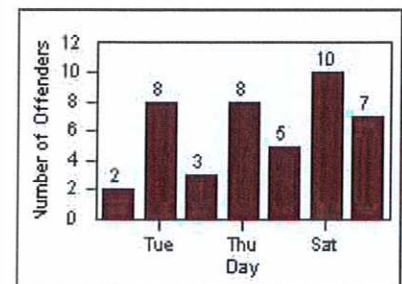

LANE 4

LANE TOTAL

Redflex Redlight Offender Statistics

CONTRACT: Daly City
 DATE FROM: 01-Jul-2014

LOCATION: DAL-JSWA-01 Junipero Serra BL/Washington ST
 DATE TO: 31-Jul-2014

LANE 1

LANE 2

LANE 3