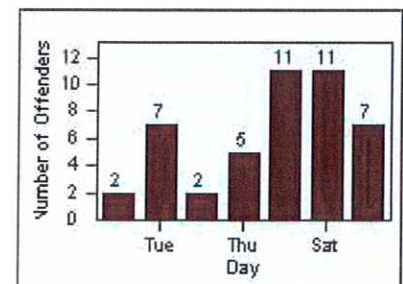

CONTRACT: Daly City

LOCATION: DAL-JDSH-01 John Daly BL/Sheffield DR

DATE FROM: 01-Jul-2014

DATE TO: 31-Jul-2014

LANE 1

LANE 2

LANE 3

Redflex Redlight Offender Statistics