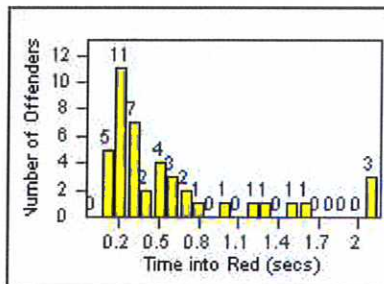

LANE 4

LANE TOTAL

Redflex Redlight Offender Statistics

CONTRACT: Daly City
 DATE FROM: 01-Jul-2014

LOCATION: DAL-JSWA-01 Junipero Serra BL/Washington ST
 DATE TO: 31-Jul-2014

LANE 1

LANE 2

LANE 3