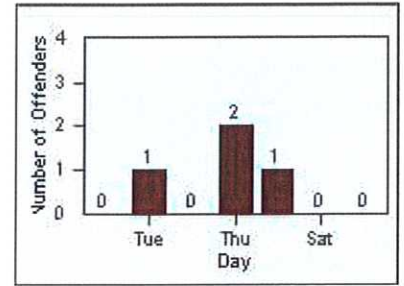

CONTRACT: Daly City

LOCATION: DAL-JDSH-01 John Daly BL/Sheffield DR

DATE FROM: 01-Jul-2014

DATE TO: 31-Jul-2014

LANE 4

LANE TOTAL

Redflex Redlight Offender Statistics

CONTRACT: Daly City