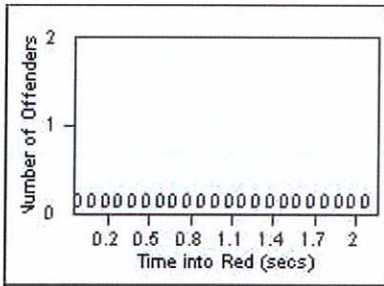

CONTRACT: Daly City

LOCATION: DAL-JDSH-01 John Daly BL/Sheffield DR

DATE FROM: 01-Jul-2014

DATE TO: 31-Jul-2014

LANE 1

LANE 2

LANE 3

Redflex Redlight Offender Statistics