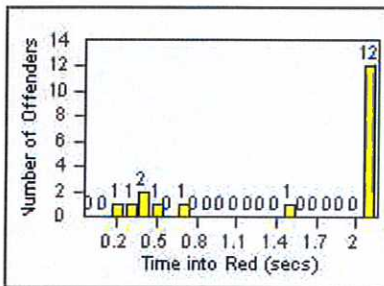

Redflex Redlight Offender Statistics

CONTRACT: Daly City
 DATE FROM: 01-Jul-2014

LOCATION: DAL-HIGE-01 Hickey BL/Gellert BL
 DATE TO: 31-Jul-2014

LANE 1

LANE 2

LANE 3

Redflex Redlight Offender Statistics

CONTRACT: Daly City LOCATION: DAL-HIGE-01 Hickey BL/Gellert BL
 DATE FROM: 01-Jul-2014 DATE TO: 31-Jul-2014