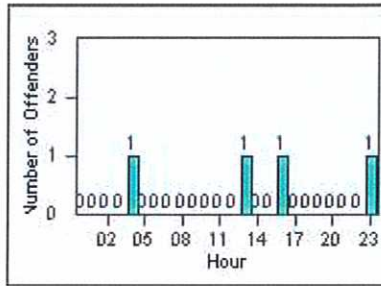

CONTRACT: Daly City

LOCATION: DAL-JDSH-01 John Daly BL/Sheffield DR

DATE FROM: 01-Jul-2014

DATE TO: 31-Jul-2014

LANE 4

LANE TOTAL

Redflex Redlight Offender Statistics

CONTRACT: Daly City