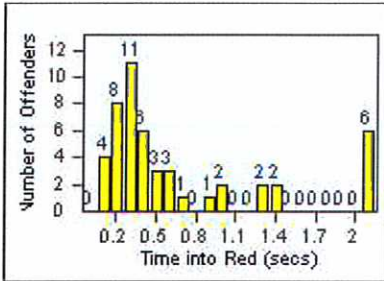

CONTRACT: Daly City

LOCATION: DAL-JDSH-01 John Daly BL/Sheffield DR

DATE FROM: 01-Jul-2014

DATE TO: 31-Jul-2014

LANE 4

LANE TOTAL

Redflex Redlight Offender Statistics

CONTRACT: Daly City