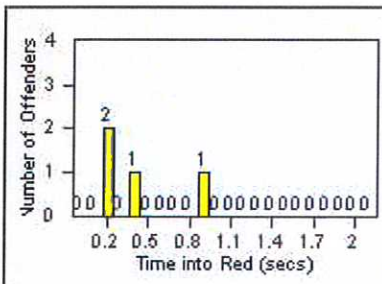

LOCATION: DAL-SPJS-01 San Pedro/Junipero Serra

DATE FROM: 01-Jul-2014

DATE TO: 31-Jul-2014

LANE 1

LANE 2

LANE 3

Redflex Redlight Offender Statistics

CONTRACT: Daly City