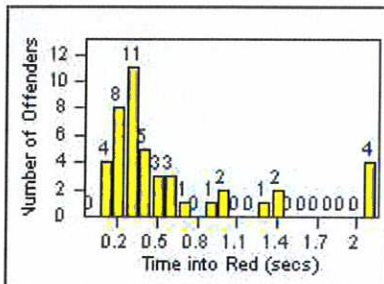

CONTRACT: Daly City

LOCATION: DAL-JDSH-01 John Daly BL/Sheffield DR

DATE FROM: 01-Jul-2014

DATE TO: 31-Jul-2014

LANE 1

LANE 2

LANE 3

Redflex Redlight Offender Statistics