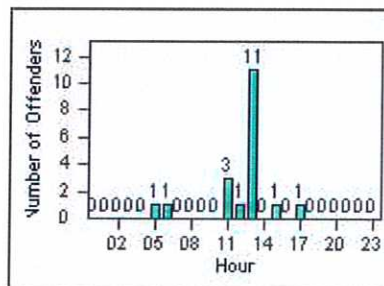

Redflex Redlight Offender Statistics

CONTRACT: Daly City
 DATE FROM: 01-Jul-2014

LOCATION: DAL-HIGE-01 Hickey BL/Gellert BL
 DATE TO: 31-Jul-2014

LANE 1

LANE 2

LANE 3

Redflex Redlight Offender Statistics

CONTRACT: Daly City LOCATION: DAL-HIGE-01 Hickey BL/Gellert BL
 DATE FROM: 01-Jul-2014 DATE TO: 31-Jul-2014