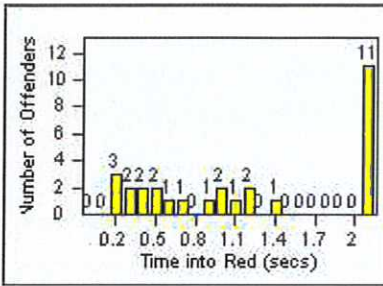

Redflex Redlight Offender Statistics

CONTRACT: Daly City   LOCATION: DAL-HIGE-01 Hickey BL/Gellert BL
DATE FROM: 01-Jul-2014   DATE TO: 31-Jul-2014

LANE 4