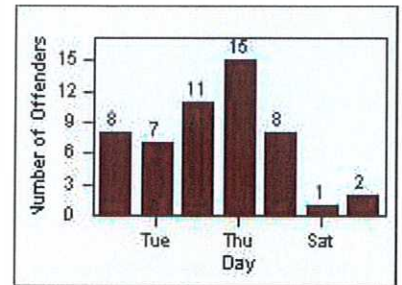

Redflex Redlight Offender Statistics

CONTRACT: Daly City
 DATE FROM: 01-Jul-2014

LOCATION: DAL-HIGE-01 Hickey BL/Gellert BL
 DATE TO: 31-Jul-2014

LANE 1

LANE 2

LANE 3

Redflex Redlight Offender Statistics

CONTRACT: Daly City LOCATION: DAL-HIGE-01 Hickey BL/Gellert BL
 DATE FROM: 01-Jul-2014 DATE TO: 31-Jul-2014