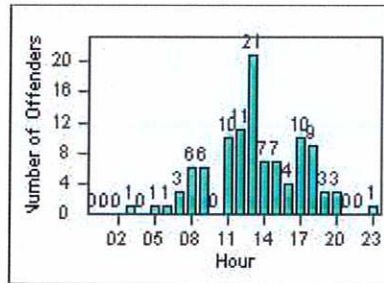

Redflex Redlight Offender Statistics

CONTRACT: Daly City   LOCATION: DAL-HIGE-01 Hickey BL/Gellert BL
DATE FROM: 01-Jul-2014   DATE TO: 31-Jul-2014

LANE 4

LANE TOTAL