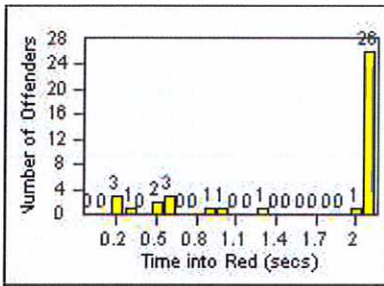

LOCATION: DAL-SPJS-01 San Pedro/Junipero Serra

DATE FROM: 01-Jul-2014

DATE TO: 31-Jul-2014

LANE 1

LANE 2

LANE 3

Redflex Redlight Offender Statistics

CONTRACT: Daly City