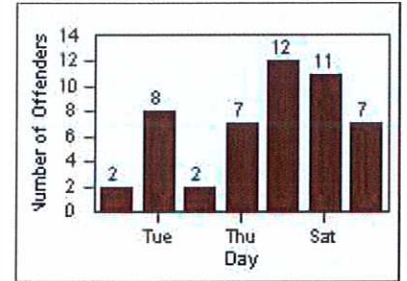

CONTRACT: Daly City

LOCATION: DAL-JDSH-01 John Daly BL/Sheffield DR

DATE FROM: 01-Jul-2014

DATE TO: 31-Jul-2014

LANE 4

LANE TOTAL

Redflex Redlight Offender Statistics

CONTRACT: Daly City