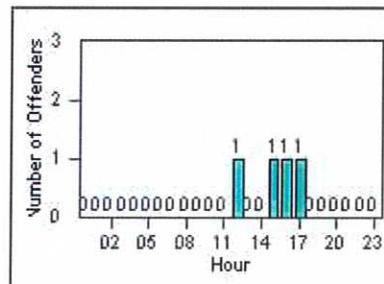

LOCATION: DAL-SPJS-01 San Pedro/Junipero Serra

DATE FROM: 01-Jul-2014

DATE TO: 31-Jul-2014

LANE 1

LANE 2

LANE 3

Redflex Redlight Offender Statistics

CONTRACT: Daly City