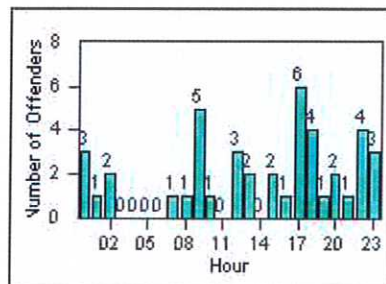

Redflex Redlight Offender Statistics

CONTRACT: Daly City
 DATE FROM: 01-Jul-2014

LOCATION: DAL-HIGE-01 Hickey BL/Gellert BL
 DATE TO: 31-Jul-2014

LANE 1

LANE 2

LANE 3

Redflex Redlight Offender Statistics

CONTRACT: Daly City LOCATION: DAL-HIGE-01 Hickey BL/Gellert BL
 DATE FROM: 01-Jul-2014 DATE TO: 31-Jul-2014

LANE 4

LANE TOTAL

Redflex Redlight Offender Statistics

CONTRACT: Daly City
 DATE FROM: 01-Jul-2014

LOCATION: DAL-JSWA-01 Junipero Serra BL/Washington ST
 DATE TO: 31-Jul-2014

LANE 1

LANE 2

LANE 3