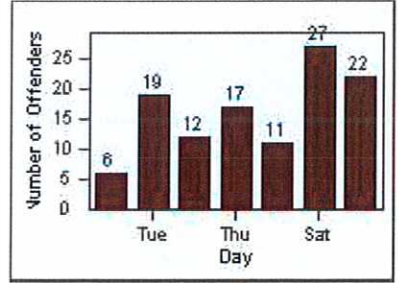

Redflex Redlight Offender Statistics

CONTRACT: Daly City
 DATE FROM: 01-Jul-2014

LOCATION: DAL-JSWA-01 Junipero Serra BL/Washington ST
 DATE TO: 31-Jul-2014

LANE 4

LANE TOTAL

Redflex Redlight Offender Statistics