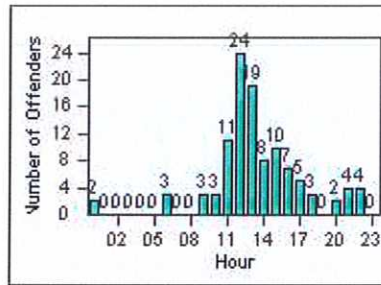

Redflex Redlight Offender Statistics

CONTRACT: Daly City

LOCATION: DAL-SPJS-01 San Pedro/Junipero Serra

DATE FROM: 01-Jul-2014

DATE TO: 31-Jul-2014

LANE 1