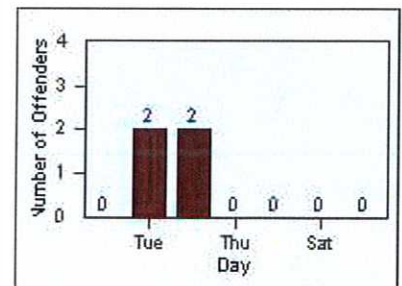

Redflex Redlight Offender Statistics

CONTRACT: Daly City
 DATE FROM: 01-Jul-2014

LOCATION: DAL-HIGE-01 Hickey BL/Gellert BL
 DATE TO: 31-Jul-2014

LANE 1

LANE 2

LANE 3

Redflex Redlight Offender Statistics

CONTRACT: Daly City LOCATION: DAL-HIGE-01 Hickey BL/Gellert BL
 DATE FROM: 01-Jul-2014 DATE TO: 31-Jul-2014