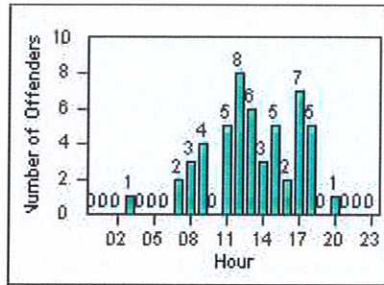

Redflex Redlight Offender Statistics

CONTRACT: Daly City
 DATE FROM: 01-Jul-2014

LOCATION: DAL-HIGE-01 Hickey BL/Gellert BL
 DATE TO: 31-Jul-2014

LANE 1

LANE 2

LANE 3

Redflex Redlight Offender Statistics

CONTRACT: Daly City LOCATION: DAL-HIGE-01 Hickey BL/Gellert BL
 DATE FROM: 01-Jul-2014 DATE TO: 31-Jul-2014