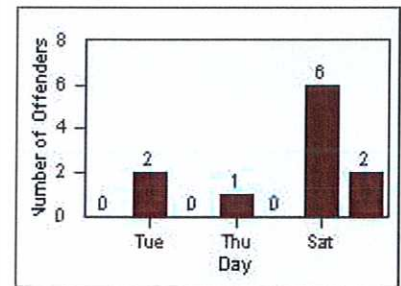

LANE 4

LANE TOTAL

Redflex Redlight Offender Statistics

CONTRACT: Daly City
 DATE FROM: 01-Jul-2014

LOCATION: DAL-JSWA-01 Junipero Serra BL/Washington ST
 DATE TO: 31-Jul-2014

LANE 1

LANE 2

LANE 3