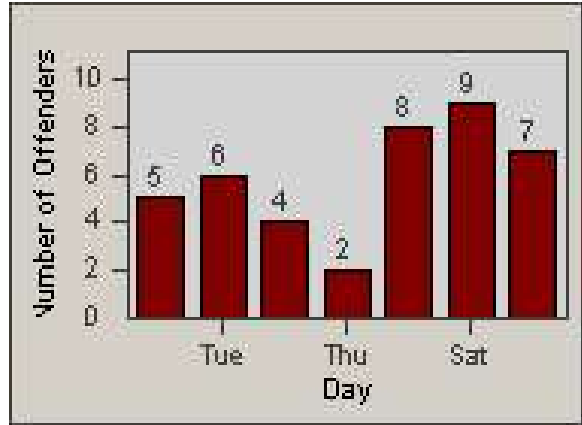

Redflex Redlight Offender Statistics

CONTRACT: Daly City
 DATE FROM: 1/Jul/2010

LOCATION: DAL-HIGE-01 Hickey BL/Gellert BL
 DATE TO: 31/Jul/2010

LANE 1

LANE 2

LANE 3

Redflex Redlight Offender Statistics

CONTRACT: Daly City
 DATE FROM: 1/Jul/2010

LOCATION: DAL-HIGE-01 Hickey BL/Gellert BL
 DATE TO: 31/Jul/2010

LANE 4

LANE TOTAL

Redflex Redlight Offender Statistics

CONTRACT: Daly City
 DATE FROM: 1/Jul/2010

LOCATION: DAL-HIGE-01 Hickey BL/Gellert BL
 DATE TO: 31/Jul/2010