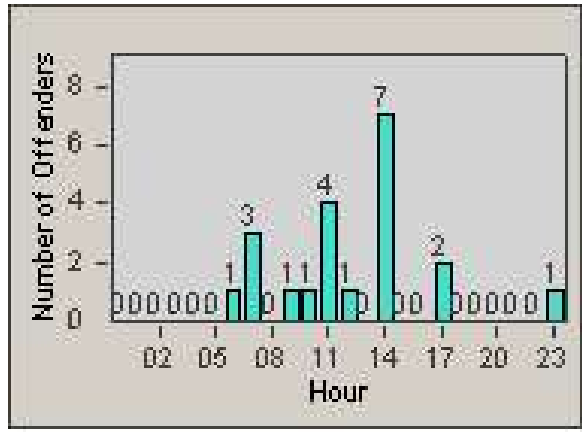

Redflex Redlight Offender Statistics

CONTRACT: Daly City
 DATE FROM: 1/Jul/2010

LOCATION: DAL-HIGE-01 Hickey BL/Gellert BL
 DATE TO: 31/Jul/2010

LANE 1

LANE 2

LANE 3

Redflex Redlight Offender Statistics

CONTRACT: Daly City
 DATE FROM: 1/Jul/2010

LOCATION: DAL-HIGE-01 Hickey BL/Gellert BL
 DATE TO: 31/Jul/2010

LANE 4

LANE TOTAL

Redflex Redlight Offender Statistics

CONTRACT: Daly City
 DATE FROM: 1/Jul/2010

LOCATION: DAL-HIGE-01 Hickey BL/Gellert BL
 DATE TO: 31/Jul/2010