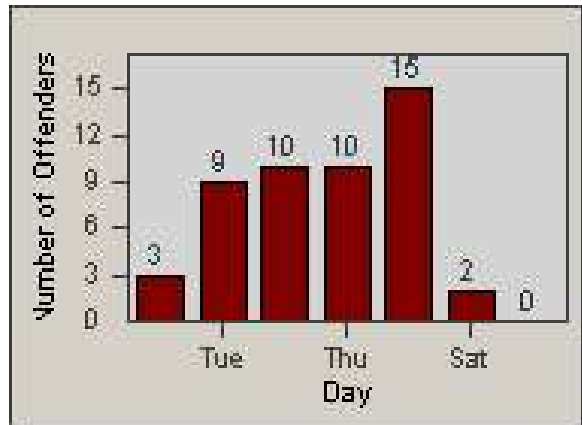

Redflex Redlight Offender Statistics

CONTRACT: Daly City
 DATE FROM: 1/Jul/2010

LOCATION: DAL-HIGE-01 Hickey BL/Gellert BL
 DATE TO: 31/Jul/2010

LANE 1

LANE 2

LANE 3

Redflex Redlight Offender Statistics

CONTRACT: Daly City
 DATE FROM: 1/Jul/2010

LOCATION: DAL-HIGE-01 Hickey BL/Gellert BL
 DATE TO: 31/Jul/2010

LANE 4

LANE TOTAL

Redflex Redlight Offender Statistics

CONTRACT: Daly City
 DATE FROM: 1/Jul/2010

LOCATION: DAL-HIGE-01 Hickey BL/Gellert BL
 DATE TO: 31/Jul/2010