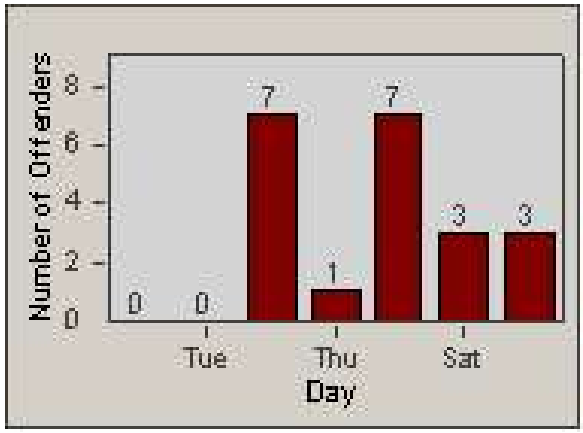

Redflex Redlight Offender Statistics

CONTRACT: Daly City
 DATE FROM: 1/Jul/2010

LOCATION: DAL-HIGE-01 Hickey BL/Gellert BL
 DATE TO: 31/Jul/2010

LANE 1

LANE 2

LANE 3

Redflex Redlight Offender Statistics

CONTRACT: Daly City
 DATE FROM: 1/Jul/2010

LOCATION: DAL-HIGE-01 Hickey BL/Gellert BL
 DATE TO: 31/Jul/2010

LANE 4

LANE TOTAL

Redflex Redlight Offender Statistics

CONTRACT: Daly City
 DATE FROM: 1/Jul/2010

LOCATION: DAL-HIGE-01 Hickey BL/Gellert BL
 DATE TO: 31/Jul/2010