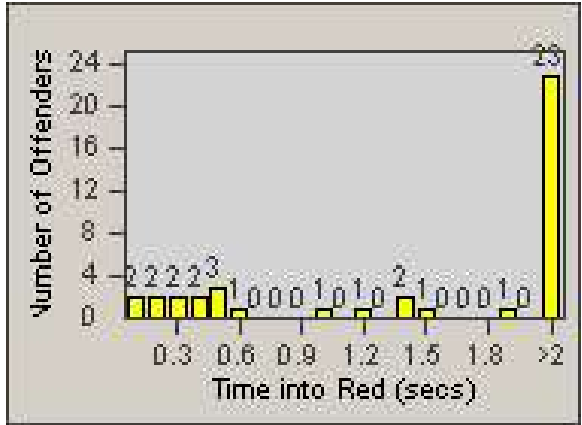

Redflex Redlight Offender Statistics

CONTRACT: Daly City
 DATE FROM: 1/Jul/2010

LOCATION: DAL-HIGE-01 Hickey BL/Gellert BL
 DATE TO: 31/Jul/2010

LANE 1

LANE 2

LANE 3

Redflex Redlight Offender Statistics

CONTRACT: Daly City
 DATE FROM: 1/Jul/2010

LOCATION: DAL-HIGE-01 Hickey BL/Gellert BL
 DATE TO: 31/Jul/2010

LANE 4

LANE TOTAL

Redflex Redlight Offender Statistics

CONTRACT: Daly City
 DATE FROM: 1/Jul/2010

LOCATION: DAL-HIGE-01 Hickey BL/Gellert BL
 DATE TO: 31/Jul/2010