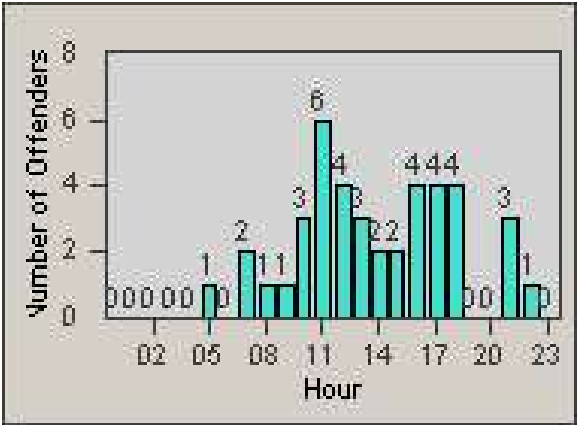

Redflex Redlight Offender Statistics

CONTRACT: Daly City
 DATE FROM: 1/Jul/2010

LOCATION: DAL-HIGE-01 Hickey BL/Gellert BL
 DATE TO: 31/Jul/2010

LANE 1

LANE 2

LANE 3

Redflex Redlight Offender Statistics

CONTRACT: Daly City
 DATE FROM: 1/Jul/2010

LOCATION: DAL-HIGE-01 Hickey BL/Gellert BL
 DATE TO: 31/Jul/2010

LANE 4

LANE TOTAL

Redflex Redlight Offender Statistics

CONTRACT: Daly City
 DATE FROM: 1/Jul/2010

LOCATION: DAL-HIGE-01 Hickey BL/Gellert BL
 DATE TO: 31/Jul/2010