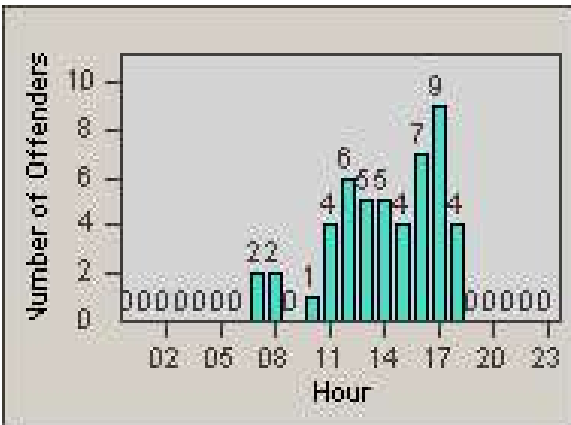

Redflex Redlight Offender Statistics

CONTRACT: Daly City
 DATE FROM: 1/Jul/2010

LOCATION: DAL-HIGE-01 Hickey BL/Gellert BL
 DATE TO: 31/Jul/2010

LANE 1

LANE 2

LANE 3

Redflex Redlight Offender Statistics

CONTRACT: Daly City
 DATE FROM: 1/Jul/2010

LOCATION: DAL-HIGE-01 Hickey BL/Gellert BL
 DATE TO: 31/Jul/2010

LANE 4

LANE TOTAL

Redflex Redlight Offender Statistics

CONTRACT: Daly City
 DATE FROM: 1/Jul/2010

LOCATION: DAL-HIGE-01 Hickey BL/Gellert BL
 DATE TO: 31/Jul/2010