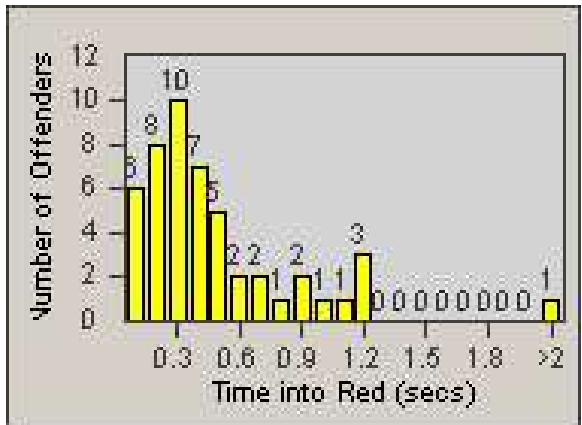

Redflex Redlight Offender Statistics

CONTRACT: Daly City
 DATE FROM: 1/Jul/2010

LOCATION: DAL-HIGE-01 Hickey BL/Gellert BL
 DATE TO: 31/Jul/2010

LANE 1

LANE 2

LANE 3

Redflex Redlight Offender Statistics

CONTRACT: Daly City
 DATE FROM: 1/Jul/2010

LOCATION: DAL-HIGE-01 Hickey BL/Gellert BL
 DATE TO: 31/Jul/2010

LANE 4

LANE TOTAL

Redflex Redlight Offender Statistics

CONTRACT: Daly City
 DATE FROM: 1/Jul/2010

LOCATION: DAL-HIGE-01 Hickey BL/Gellert BL
 DATE TO: 31/Jul/2010