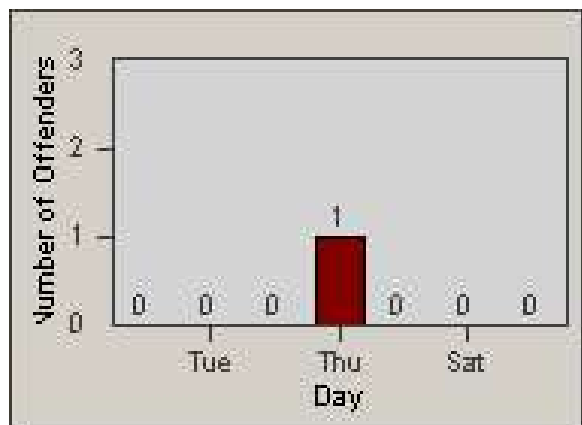

Redflex Redlight Offender Statistics

CONTRACT: Daly City
 DATE FROM: 1/Jul/2010

LOCATION: DAL-HIGE-01 Hickey BL/Gellert BL
 DATE TO: 31/Jul/2010

LANE 1

LANE 2

LANE 3

Redflex Redlight Offender Statistics

CONTRACT: Daly City
 DATE FROM: 1/Jul/2010