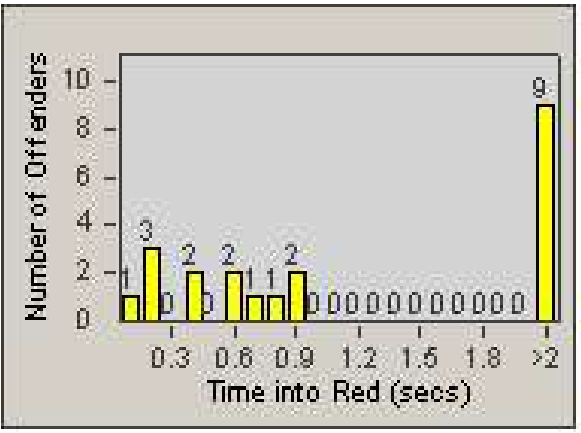

Redflex Redlight Offender Statistics

CONTRACT: Daly City
 DATE FROM: 1/Jul/2010

LOCATION: DAL-HIGE-01 Hickey BL/Gellert BL
 DATE TO: 31/Jul/2010

LANE 1

LANE 2

LANE 3

Redflex Redlight Offender Statistics

CONTRACT: Daly City
 DATE FROM: 1/Jul/2010

LOCATION: DAL-HIGE-01 Hickey BL/Gellert BL
 DATE TO: 31/Jul/2010

LANE 4

LANE TOTAL

Redflex Redlight Offender Statistics

CONTRACT: Daly City
 DATE FROM: 1/Jul/2010

LOCATION: DAL-HIGE-01 Hickey BL/Gellert BL
 DATE TO: 31/Jul/2010