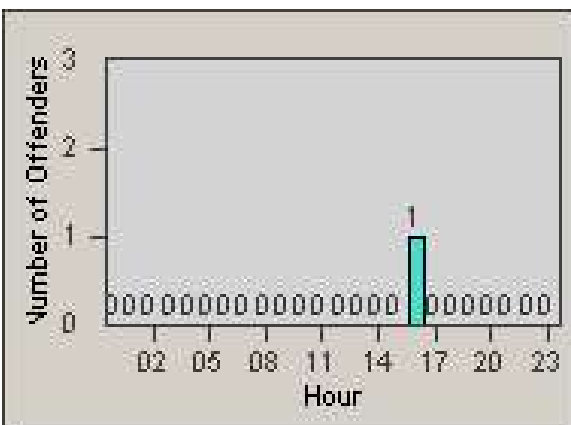

Redflex Redlight Offender Statistics

CONTRACT: Daly City
 DATE FROM: 1/Jul/2010

LOCATION: DAL-HIGE-01 Hickey BL/Gellert BL
 DATE TO: 31/Jul/2010

LANE 1

LANE 2

LANE 3

Redflex Redlight Offender Statistics

CONTRACT: Daly City
 DATE FROM: 1/Jul/2010

LOCATION: DAL-HIGE-01 Hickey BL/Gellert BL
 DATE TO: 31/Jul/2010

LANE 4

LANE TOTAL

Redflex Redlight Offender Statistics

CONTRACT: Daly City
 DATE FROM: 1/Jul/2010

LOCATION: DAL-HIGE-01 Hickey BL/Gellert BL
 DATE TO: 31/Jul/2010