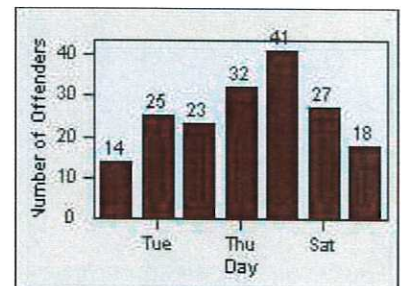

Redflex Redlight Offender Statistics

CONTRACT: Daly City
 DATE FROM: 01-Jul-2016

LOCATION: DAL-SPJS-01 San Pedro/Junipero Serra
 DATE TO: 31-Jul-2016

LANE 4

LANE TOTAL

Redflex Redlight Offender Statistics

CONTRACT: Daly City
 DATE FROM: 01-Jul-2016