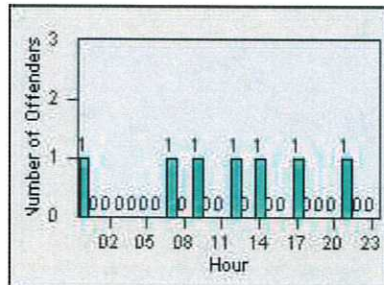

Redflex Redlight Offender Statistics

CONTRACT: Daly City

LOCATION: DAL-JDSH-01 John Daly BL/Sheffield DR

DATE FROM: 01-Jul-2016

DATE TO: 31-Jul-2016

LANE 4