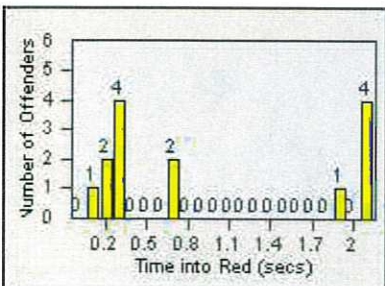

LANE 3

Redflex Redlight Offender Statistics

CONTRACT: Daly City
 DATE FROM: 01-Jul-2016

LOCATION: DAL-JSWA-01 Junipero Serra BL/Washington ST
 DATE TO: 31-Jul-2016

LANE 4

LANE TOTAL

Redflex Redlight Offender Statistics

CONTRACT: Daly City

LOCATION: DAL-HIGE-01 Hickey BL/Gellert BL

DATE FROM: 01-Jul-2016

DATE TO: 31-Jul-2016

LANE 1

LANE 2

LANE 3

Redflex Redlight Offender Statistics