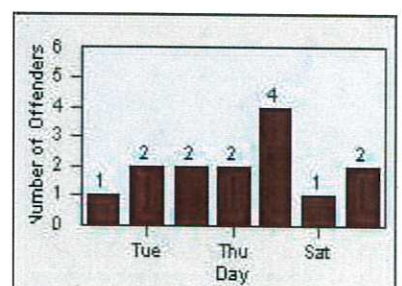

CONTRACT: Daly City

LOCATION: DAL-HIGE-01 Hickey BL/Gellert BL

DATE FROM: 01-Jul-2016

DATE TO: 31-Jul-2016

LANE 1

LANE 2

LANE 3

Redflex Redlight Offender Statistics