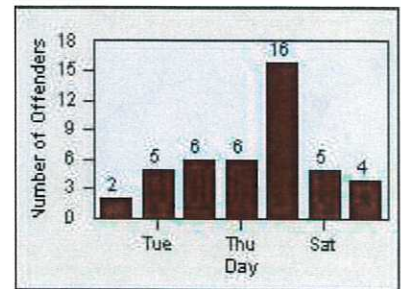

LANE 3

Redflex Redlight Offender Statistics

CONTRACT: Daly City
 DATE FROM: 01-Jul-2016

LOCATION: DAL-JSWA-01 Junipero Serra BL/Washington ST
 DATE TO: 31-Jul-2016

LANE 4

LANE TOTAL

Redflex Redlight Offender Statistics

CONTRACT: Daly City

LOCATION: DAL-HIGE-01 Hickey BL/Gellert BL

DATE FROM: 01-Jul-2016

DATE TO: 31-Jul-2016

LANE 1

LANE 2

LANE 3

Redflex Redlight Offender Statistics

CONTRACT: Daly City
 DATE FROM: 01-Jul-2016

LOCATION: DAL-HIGE-01 Hickey BL/Gellert BL
 DATE TO: 31-Jul-2016

LANE 4

LANE TOTAL