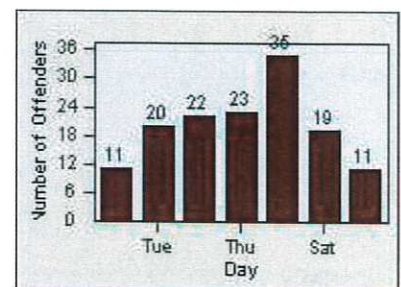

Redflex Redlight Offender Statistics

CONTRACT: Daly City

LOCATION: DAL-SPJS-01 San Pedro/Junipero Serra

DATE FROM: 01-Jul-2016

DATE TO: 31-Jul-2016

LANE 1

LANE 2

LANE 3