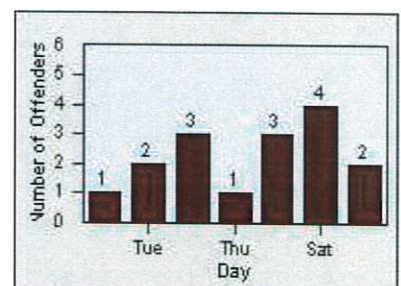

DATE TO: 31-Jul-2016

LANE 4

LANE TOTAL

Redflex Redlight Offender Statistics

CONTRACT: Daly City
 DATE FROM: 01-Jul-2016

LOCATION: DAL-JSWA-01 Junipero Serra BL/Washington ST
 DATE TO: 31-Jul-2016

LANE 1

LANE 2