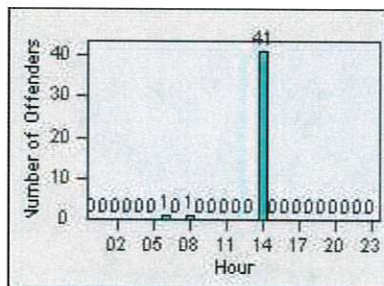

LANE 3

Redflex Redlight Offender Statistics

CONTRACT: Daly City
 DATE FROM: 01-Jul-2016

LOCATION: DAL-JSWA-01 Junipero Serra BL/Washington ST
 DATE TO: 31-Jul-2016

LANE 4

LANE TOTAL

Redflex Redlight Offender Statistics

CONTRACT: Daly City

LOCATION: DAL-HIGE-01 Hickey BL/Gellert BL

DATE FROM: 01-Jul-2016

DATE TO: 31-Jul-2016

LANE 1

LANE 2

LANE 3

Redflex Redlight Offender Statistics

CONTRACT: Daly City
 DATE FROM: 01-Jul-2016

LOCATION: DAL-HIGE-01 Hickey BL/Gellert BL
 DATE TO: 31-Jul-2016

LANE 4

LANE TOTAL