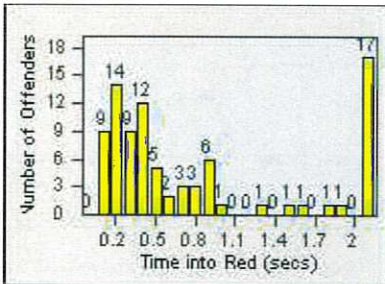

Redflex Redlight Offender Statistics

CONTRACT: Daly City

LOCATION: DAL-JDSH-01 John Daly BL/Sheffield DR

DATE FROM: 01-Jul-2016

DATE TO: 31-Jul-2016

LANE 4

LANE TOTAL