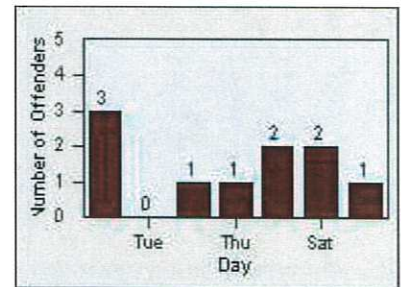

Redflex Redlight Offender Statistics

CONTRACT: Daly City
DATE FROM: 01-Jul-2016

LOCATION: DAL-JDSH-01 John Daly BL/Sheffield DR
DATE TO: 31-Jul-2016

LANE 1