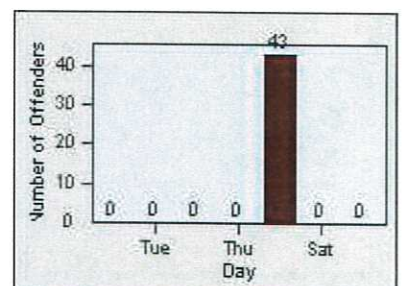

CONTRACT: Daly City

LOCATION: DAL-HIGE-01 Hickey BL/Gellert BL

DATE FROM: 01-Jul-2016

DATE TO: 31-Jul-2016

LANE 1

LANE 2

LANE 3

Redflex Redlight Offender Statistics