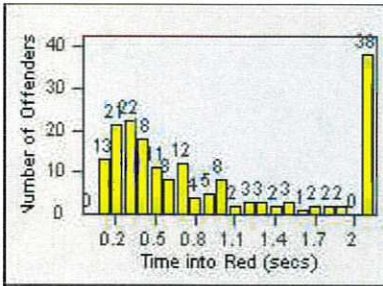

Redflex Redlight Offender Statistics

CONTRACT: Daly City
 DATE FROM: 01-Jul-2016

LOCATION: DAL-SPJS-01 San Pedro/Junipero Serra
 DATE TO: 31-Jul-2016

LANE 4

LANE TOTAL

Redflex Redlight Offender Statistics

CONTRACT: Daly City
 DATE FROM: 01-Jul-2016