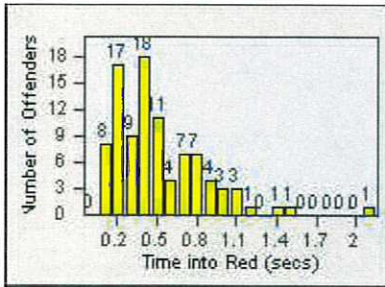

LANE 3

Redflex Redlight Offender Statistics

CONTRACT: Daly City
 DATE FROM: 01-Jul-2016

LOCATION: DAL-JSWA-01 Junipero Serra BL/Washington ST
 DATE TO: 31-Jul-2016

LANE 4

LANE TOTAL

Redflex Redlight Offender Statistics

CONTRACT: Daly City

LOCATION: DAL-HIGE-01 Hickey BL/Gellert BL

DATE FROM: 01-Jul-2016

DATE TO: 31-Jul-2016

LANE 1

LANE 2

LANE 3

Redflex Redlight Offender Statistics