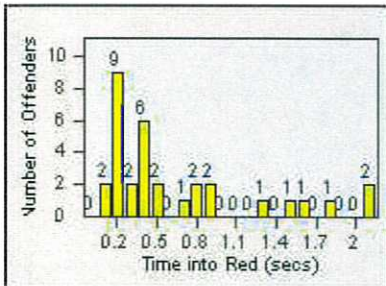

LOCATION: DAL-JDSH-01 John Daly BL/Sheffield DR
 DATE TO: 31-Jul-2016

LANE 1

LANE 2

LANE 3

Redflex Redlight Offender Statistics

CONTRACT: Daly City

LOCATION: DAL-JDSH-01 John Daly BL/Sheffield DR

DATE FROM: 01-Jul-2016