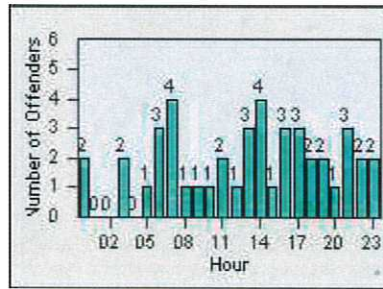

Redflex Redlight Offender Statistics

CONTRACT: Daly City
DATE FROM: 01-Jul-2016

LOCATION: DAL-HIGE-01 Hickey BL/Gellert BL
DATE TO: 31-Jul-2016

LANE 4