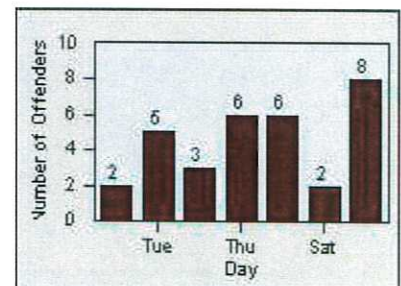

LOCATION: DAL-JDSH-01 John Daly BL/Sheffield DR
 DATE TO: 31-Jul-2016

LANE 1

LANE 2

LANE 3

Redflex Redlight Offender Statistics

CONTRACT: Daly City

LOCATION: DAL-JDSH-01 John Daly BL/Sheffield DR

DATE FROM: 01-Jul-2016