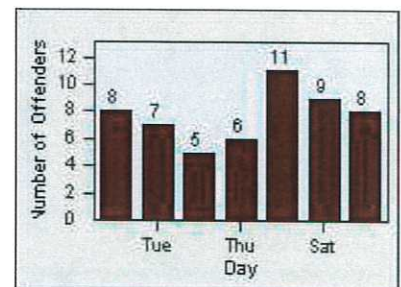

DATE TO: 31-Jul-2016

LANE 4

LANE TOTAL

Redflex Redlight Offender Statistics

CONTRACT: Daly City
 DATE FROM: 01-Jul-2016

LOCATION: DAL-JSWA-01 Junipero Serra BL/Washington ST
 DATE TO: 31-Jul-2016

LANE 1

LANE 2