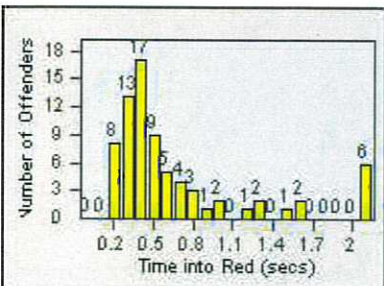

Redflex Redlight Offender Statistics

CONTRACT: Daly City
DATE FROM: 01-Jul-2016

LOCATION: DAL-JSWA-01 Junipero Serra BL/Washington ST
DATE TO: 31-Jul-2016

LANE 1

LANE 2

LANE 3