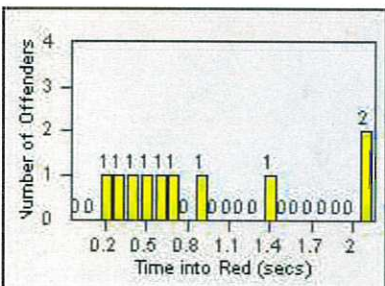

Redflex Redlight Offender Statistics

CONTRACT: Daly City
 DATE FROM: 01-Jul-2016

LOCATION: DAL-SPJS-01 San Pedro/Junipero Serra
 DATE TO: 31-Jul-2016

LANE 4

LANE TOTAL

Redflex Redlight Offender Statistics

CONTRACT: Daly City
 DATE FROM: 01-Jul-2016