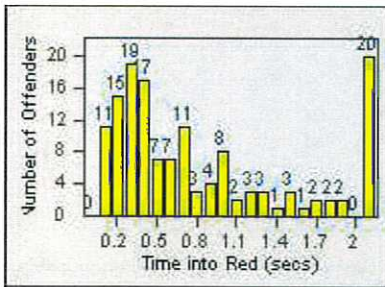

Redflex Redlight Offender Statistics

CONTRACT: Daly City

LOCATION: DAL-SPJS-01 San Pedro/Junipero Serra

DATE FROM: 01-Jul-2016

DATE TO: 31-Jul-2016

LANE 1