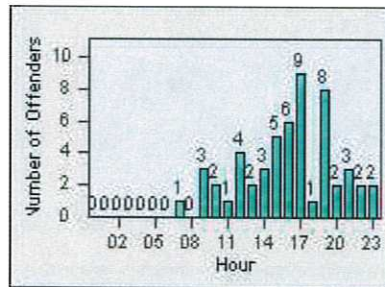

DATE TO: 31-Jul-2016

LANE 4

LANE TOTAL

Redflex Redlight Offender Statistics

CONTRACT: Daly City
 DATE FROM: 01-Jul-2016

LOCATION: DAL-JSWA-01 Junipero Serra BL/Washington ST
 DATE TO: 31-Jul-2016

LANE 1

LANE 2