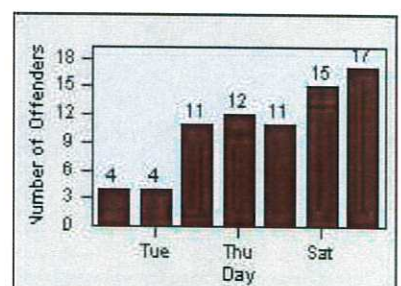

Redflex Redlight Offender Statistics

CONTRACT: Daly City
DATE FROM: 01-Jul-2016

LOCATION: DAL-JSWA-01 Junipero Serra BL/Washington ST
DATE TO: 31-Jul-2016

LANE 1

LANE 2

LANE 3