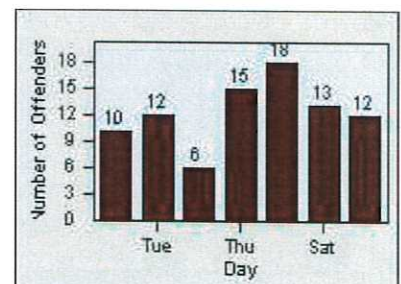

Redflex Redlight Offender Statistics

CONTRACT: Daly City

LOCATION: DAL-JDSH-01 John Daly BL/Sheffield DR

DATE FROM: 01-Jul-2016

DATE TO: 31-Jul-2016

LANE 4

LANE TOTAL