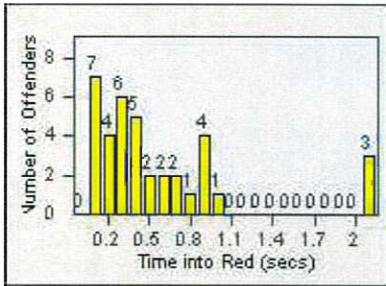

Redflex Redlight Offender Statistics

CONTRACT: Daly City
DATE FROM: 01-Jul-2016

LOCATION: DAL-JDSH-01 John Daly BL/Sheffield DR
DATE TO: 31-Jul-2016

LANE 1

LANE 2

LANE 3