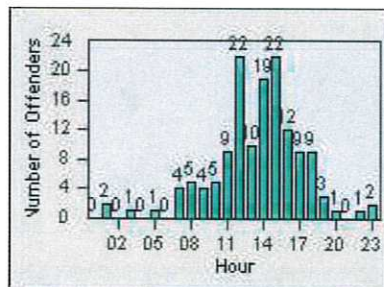

Redflex Redlight Offender Statistics

CONTRACT: Daly City

LOCATION: DAL-SPJS-01 San Pedro/Junipero Serra

DATE FROM: 01-Jul-2016

DATE TO: 31-Jul-2016

LANE 1