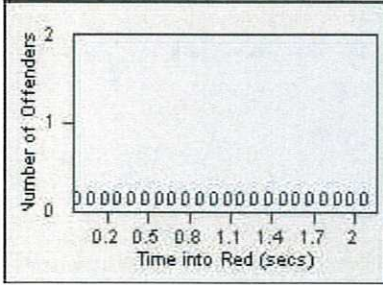

Redflex Redlight Offender Statistics

CONTRACT: Daly City
 DATE FROM: 01-Jul-2016

LOCATION: DAL-SPJS-01 San Pedro/Junipero Serra
 DATE TO: 31-Jul-2016

LANE 4

LANE TOTAL

Redflex Redlight Offender Statistics

CONTRACT: Daly City
 DATE FROM: 01-Jul-2016