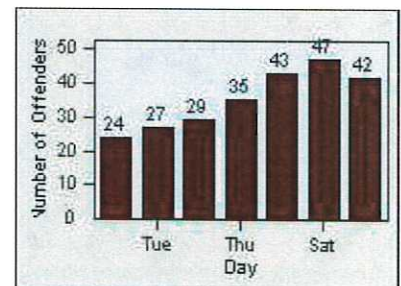

LANE 3

Redflex Redlight Offender Statistics

CONTRACT: Daly City
 DATE FROM: 01-Jul-2016

LOCATION: DAL-JSWA-01 Junipero Serra BL/Washington ST
 DATE TO: 31-Jul-2016

LANE 4

LANE TOTAL

Redflex Redlight Offender Statistics

CONTRACT: Daly City

LOCATION: DAL-HIGE-01 Hickey BL/Gellert BL

DATE FROM: 01-Jul-2016

DATE TO: 31-Jul-2016

LANE 1

LANE 2

LANE 3

Redflex Redlight Offender Statistics