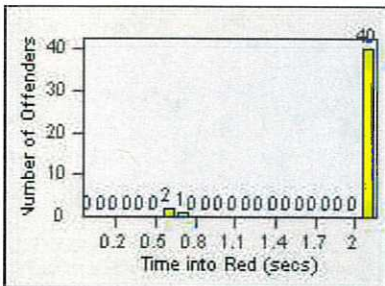

LANE 3

Redflex Redlight Offender Statistics

CONTRACT: Daly City
 DATE FROM: 01-Jul-2016

LOCATION: DAL-JSWA-01 Junipero Serra BL/Washington ST
 DATE TO: 31-Jul-2016

LANE 4

LANE TOTAL

Redflex Redlight Offender Statistics

CONTRACT: Daly City

LOCATION: DAL-HIGE-01 Hickey BL/Gellert BL

DATE FROM: 01-Jul-2016

DATE TO: 31-Jul-2016

LANE 1

LANE 2

LANE 3

Redflex Redlight Offender Statistics