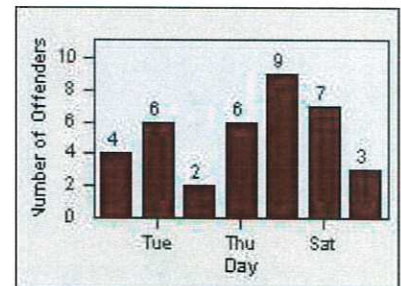

Redflex Redlight Offender Statistics

CONTRACT: Daly City
DATE FROM: 01-Jul-2016

LOCATION: DAL-JDSH-01 John Daly BL/Sheffield DR
DATE TO: 31-Jul-2016

LANE 1

LANE 2

LANE 3