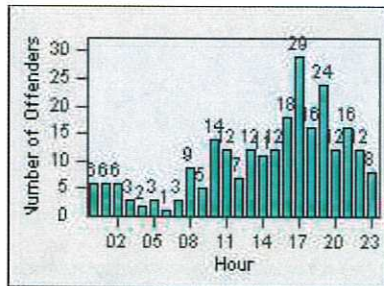

LANE 3

Redflex Redlight Offender Statistics

CONTRACT: Daly City
 DATE FROM: 01-Jul-2016

LOCATION: DAL-JSWA-01 Junipero Serra BL/Washington ST
 DATE TO: 31-Jul-2016

LANE 4

LANE TOTAL

Redflex Redlight Offender Statistics

CONTRACT: Daly City

LOCATION: DAL-HIGE-01 Hickey BL/Gellert BL

DATE FROM: 01-Jul-2016

DATE TO: 31-Jul-2016

LANE 1

LANE 2

LANE 3

Redflex Redlight Offender Statistics