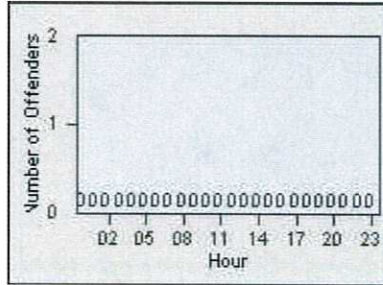

Redflex Redlight Offender Statistics

CONTRACT: Daly City
 DATE FROM: 01-Jul-2016

LOCATION: DAL-SPJS-01 San Pedro/Junipero Serra
 DATE TO: 31-Jul-2016

LANE 4

LANE TOTAL

Redflex Redlight Offender Statistics

CONTRACT: Daly City
 DATE FROM: 01-Jul-2016