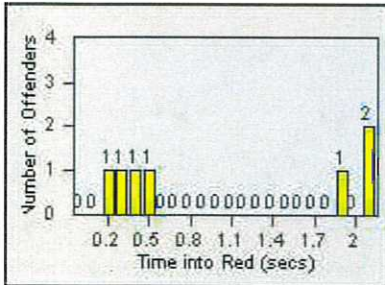

Redflex Redlight Offender Statistics

CONTRACT: Daly City

LOCATION: DAL-JDSH-01 John Daly BL/Sheffield DR

DATE FROM: 01-Jul-2016

DATE TO: 31-Jul-2016

LANE 4