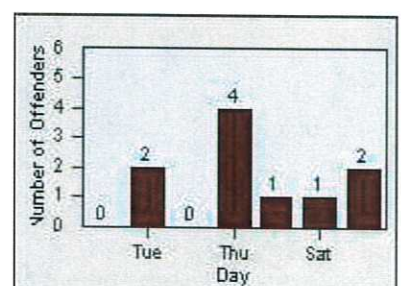

Redflex Redlight Offender Statistics

CONTRACT: Daly City

LOCATION: DAL-SPJS-01 San Pedro/Junipero Serra

DATE FROM: 01-Jul-2016

DATE TO: 31-Jul-2016

LANE 1

LANE 2

LANE 3