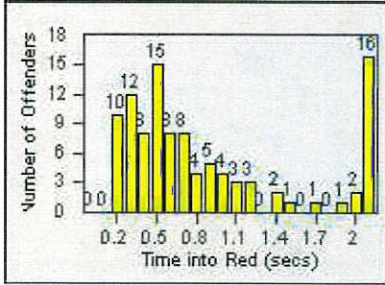

LANE 3

Redflex Redlight Offender Statistics

CONTRACT: Daly City
 DATE FROM: 01-Jul-2016

LOCATION: DAL-JSWA-01 Junipero Serra BL/Washington ST
 DATE TO: 31-Jul-2016

LANE 4

LANE TOTAL

Redflex Redlight Offender Statistics

CONTRACT: Daly City

LOCATION: DAL-HIGE-01 Hickey BL/Gellert BL

DATE FROM: 01-Jul-2016

DATE TO: 31-Jul-2016

LANE 1

LANE 2

LANE 3

Redflex Redlight Offender Statistics