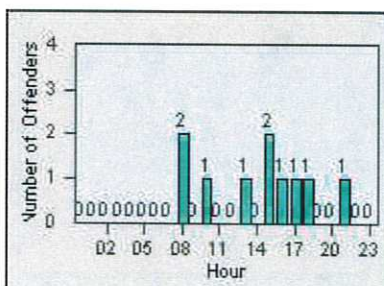

Redflex Redlight Offender Statistics

CONTRACT: Daly City
 DATE FROM: 01-Jul-2016

LOCATION: DAL-SPJS-01 San Pedro/Junipero Serra
 DATE TO: 31-Jul-2016

LANE 4

LANE TOTAL

Redflex Redlight Offender Statistics

CONTRACT: Daly City
 DATE FROM: 01-Jul-2016