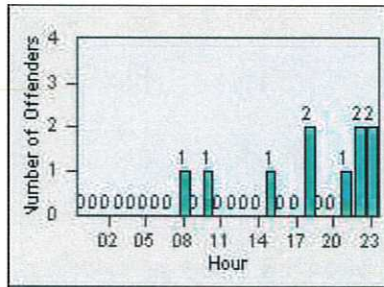

Redflex Redlight Offender Statistics

CONTRACT: Daly City
DATE FROM: 01-Jul-2016

LOCATION: DAL-JDSH-01 John Daly BL/Sheffield DR
DATE TO: 31-Jul-2016

LANE 1