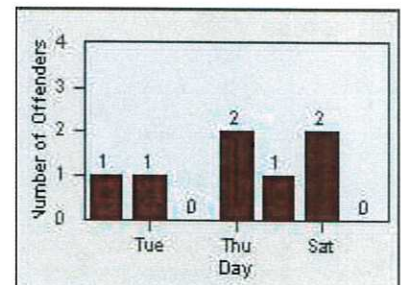

Redflex Redlight Offender Statistics

CONTRACT: Daly City

LOCATION: DAL-JDSH-01 John Daly BL/Sheffield DR

DATE FROM: 01-Jul-2016

DATE TO: 31-Jul-2016

LANE 4