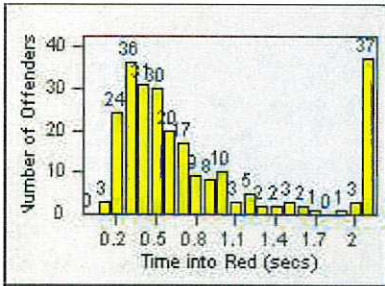

LANE 3

Redflex Redlight Offender Statistics

CONTRACT: Daly City
 DATE FROM: 01-Jul-2016

LOCATION: DAL-JSWA-01 Junipero Serra BL/Washington ST
 DATE TO: 31-Jul-2016

LANE 4

LANE TOTAL

Redflex Redlight Offender Statistics