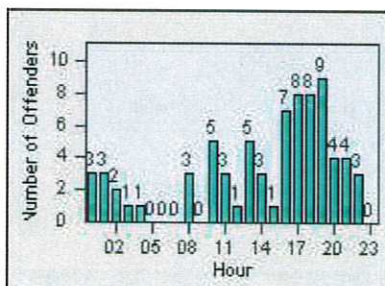

Redflex Redlight Offender Statistics

CONTRACT: Daly City
DATE FROM: 01-Jul-2016

LOCATION: DAL-JSWA-01 Junipero Serra BL/Washington ST
DATE TO: 31-Jul-2016

LANE 1

LANE 2

LANE 3