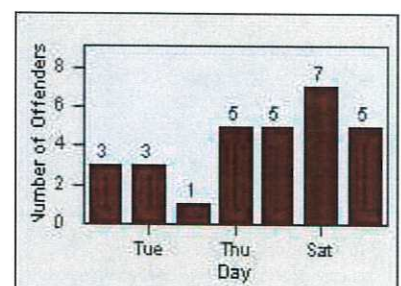

Redflex Redlight Offender Statistics

CONTRACT: Daly City

LOCATION: DAL-SPJS-01 San Pedro/Junipero Serra

DATE FROM: 01-Jul-2016

DATE TO: 31-Jul-2016

LANE 1

LANE 2

LANE 3