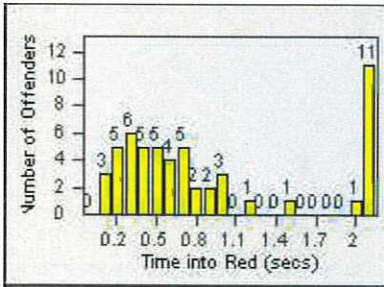

DATE TO: 31-Jul-2016

LANE 4

LANE TOTAL

Redflex Redlight Offender Statistics

CONTRACT: Daly City
 DATE FROM: 01-Jul-2016

LOCATION: DAL-JSWA-01 Junipero Serra BL/Washington ST
 DATE TO: 31-Jul-2016

LANE 1

LANE 2