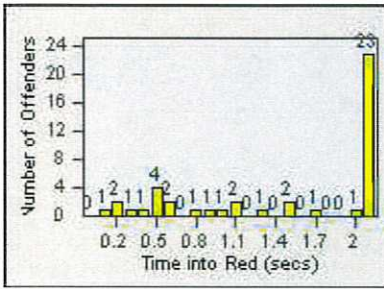

Redflex Redlight Offender Statistics

CONTRACT: Daly City
DATE FROM: 01-Jul-2016

LOCATION: DAL-HIGE-01 Hickey BL/Gellert BL
DATE TO: 31-Jul-2016

LANE 4