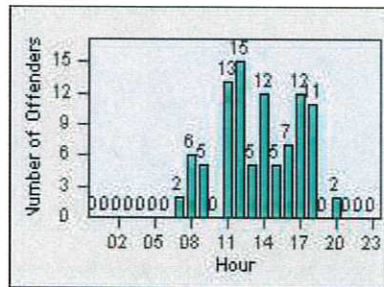

CONTRACT: Daly City

LOCATION: DAL-HIGE-01 Hickey BL/Gellert BL

DATE FROM: 01-Jul-2016

DATE TO: 31-Jul-2016

LANE 1

LANE 2

LANE 3

Redflex Redlight Offender Statistics