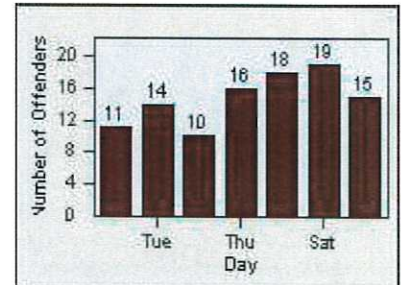

LANE 3

Redflex Redlight Offender Statistics

CONTRACT: Daly City
 DATE FROM: 01-Jul-2016

LOCATION: DAL-JSWA-01 Junipero Serra BL/Washington ST
 DATE TO: 31-Jul-2016

LANE 4

LANE TOTAL

Redflex Redlight Offender Statistics

CONTRACT: Daly City

LOCATION: DAL-HIGE-01 Hickey BL/Gellert BL

DATE FROM: 01-Jul-2016

DATE TO: 31-Jul-2016

LANE 1

LANE 2

LANE 3

Redflex Redlight Offender Statistics