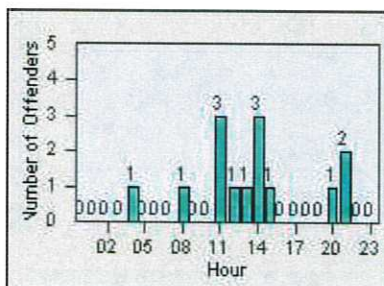

CONTRACT: Daly City

LOCATION: DAL-HIGE-01 Hickey BL/Gellert BL

DATE FROM: 01-Jul-2016

DATE TO: 31-Jul-2016

LANE 1

LANE 2

LANE 3

Redflex Redlight Offender Statistics