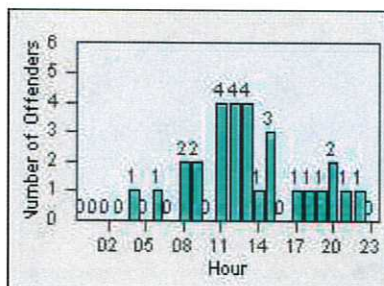

Redflex Redlight Offender Statistics

CONTRACT: Daly City

LOCATION: DAL-SPJS-01 San Pedro/Junipero Serra

DATE FROM: 01-Jul-2016

DATE TO: 31-Jul-2016

LANE 1

LANE 2

LANE 3