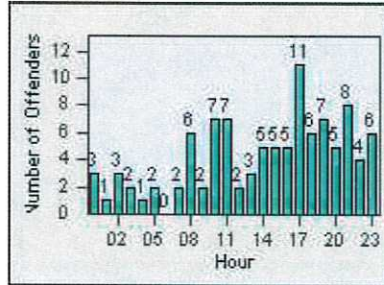

LANE 3

Redflex Redlight Offender Statistics

CONTRACT: Daly City
 DATE FROM: 01-Jul-2016

LOCATION: DAL-JSWA-01 Junipero Serra BL/Washington ST
 DATE TO: 31-Jul-2016

LANE 4

LANE TOTAL

Redflex Redlight Offender Statistics

CONTRACT: Daly City

LOCATION: DAL-HIGE-01 Hickey BL/Gellert BL

DATE FROM: 01-Jul-2016

DATE TO: 31-Jul-2016

LANE 1

LANE 2

LANE 3

Redflex Redlight Offender Statistics