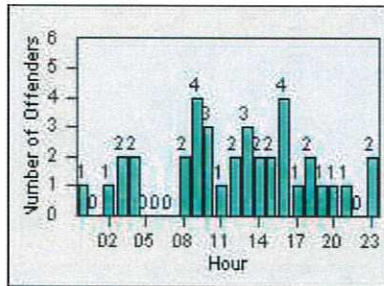

Redflex Redlight Offender Statistics

CONTRACT: Daly City
DATE FROM: 01-Jul-2016

LOCATION: DAL-JDSH-01 John Daly BL/Sheffield DR
DATE TO: 31-Jul-2016

LANE 1

LANE 2

LANE 3