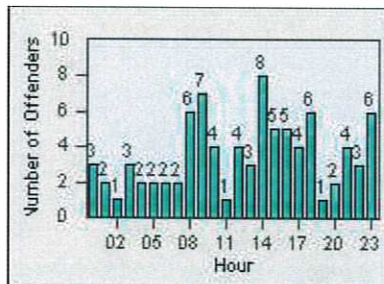

Redflex Redlight Offender Statistics

CONTRACT: Daly City

LOCATION: DAL-JDSH-01 John Daly BL/Sheffield DR

DATE FROM: 01-Jul-2016

DATE TO: 31-Jul-2016

LANE 4

LANE TOTAL