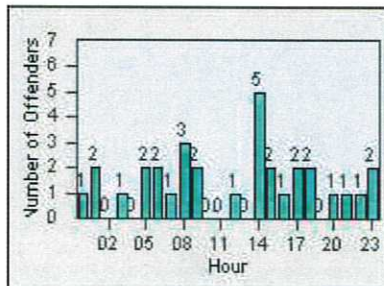

LOCATION: DAL-JDSH-01 John Daly BL/Sheffield DR
 DATE TO: 31-Jul-2016

LANE 1

LANE 2

LANE 3

Redflex Redlight Offender Statistics

CONTRACT: Daly City

LOCATION: DAL-JDSH-01 John Daly BL/Sheffield DR

DATE FROM: 01-Jul-2016