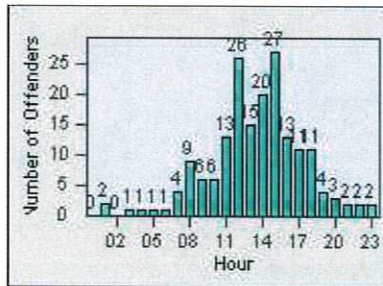

Redflex Redlight Offender Statistics

CONTRACT: Daly City
 DATE FROM: 01-Jul-2016

LOCATION: DAL-SPJS-01 San Pedro/Junipero Serra
 DATE TO: 31-Jul-2016

LANE 4

LANE TOTAL

Redflex Redlight Offender Statistics

CONTRACT: Daly City
 DATE FROM: 01-Jul-2016