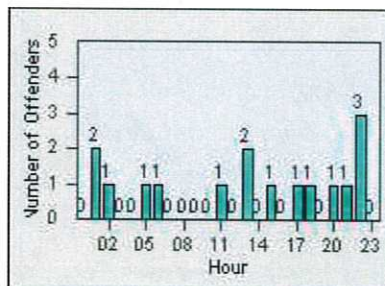

DATE TO: 31-Jul-2016

LANE 4

LANE TOTAL

Redflex Redlight Offender Statistics

CONTRACT: Daly City
 DATE FROM: 01-Jul-2016

LOCATION: DAL-JSWA-01 Junipero Serra BL/Washington ST
 DATE TO: 31-Jul-2016

LANE 1

LANE 2