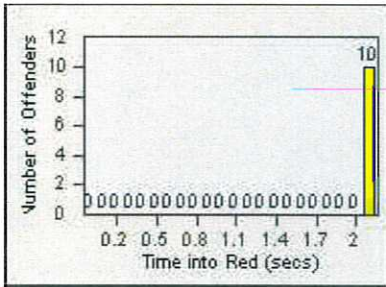

Redflex Redlight Offender Statistics

CONTRACT: Daly City
DATE FROM: 01-Jul-2016

LOCATION: DAL-JDSH-01 John Daly BL/Sheffield DR
DATE TO: 31-Jul-2016

LANE 1