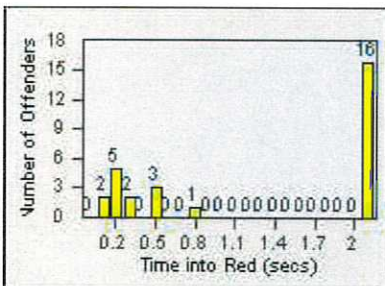

Redflex Redlight Offender Statistics

CONTRACT: Daly City

LOCATION: DAL-SPJS-01 San Pedro/Junipero Serra

DATE FROM: 01-Jul-2016

DATE TO: 31-Jul-2016

LANE 1

LANE 2

LANE 3