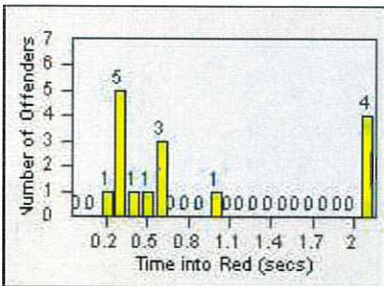

DATE TO: 31-Jul-2016

LANE 4

LANE TOTAL

Redflex Redlight Offender Statistics

CONTRACT: Daly City
 DATE FROM: 01-Jul-2016

LOCATION: DAL-JSWA-01 Junipero Serra BL/Washington ST
 DATE TO: 31-Jul-2016

LANE 1

LANE 2