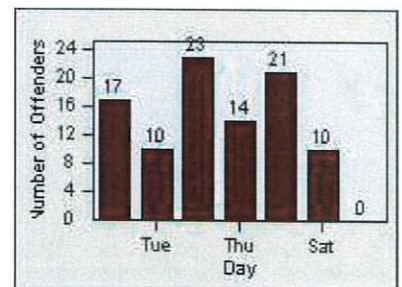

CONTRACT: Daly City

LOCATION: DAL-HIGE-01 Hickey BL/Gellert BL

DATE FROM: 01-Jul-2016

DATE TO: 31-Jul-2016

LANE 1

LANE 2

LANE 3

Redflex Redlight Offender Statistics