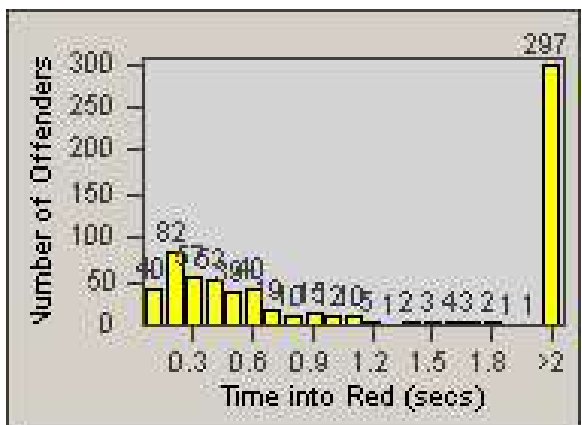

Redflex Redlight Offender Statistics

CONTRACT: Daly City
 DATE FROM: 9/Mar/2008

LOCATION: DAL-SPJS-01 San Pedro and Junipero Serra
 DATE TO: 28/Jul/2009

LANE 1

LANE 2

LANE 3

Redflex Redlight Offender Statistics

CONTRACT: Daly City

LOCATION: DAL-SPJS-01 San Pedro and Junipero Serra

DATE FROM: 9/Mar/2008

DATE TO: 28/Jul/2009

LANE 4

LANE TOTAL

Redflex Redlight Offender Statistics

CONTRACT: Daly City