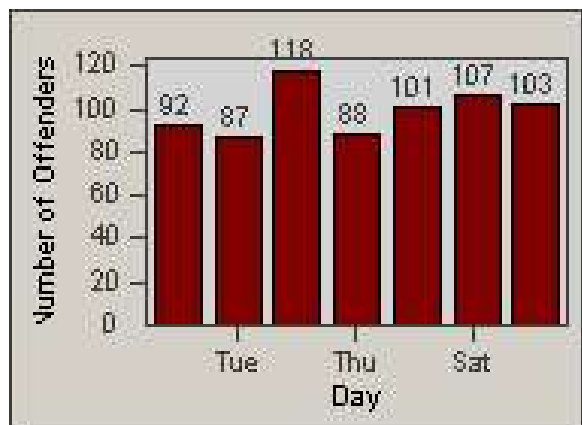

Redflex Redlight Offender Statistics

CONTRACT: Daly City
 DATE FROM: 9/Mar/2008

LOCATION: DAL-SPJS-01 San Pedro and Junipero Serra
 DATE TO: 28/Jul/2009

LANE 1

LANE 2

LANE 3

Redflex Redlight Offender Statistics