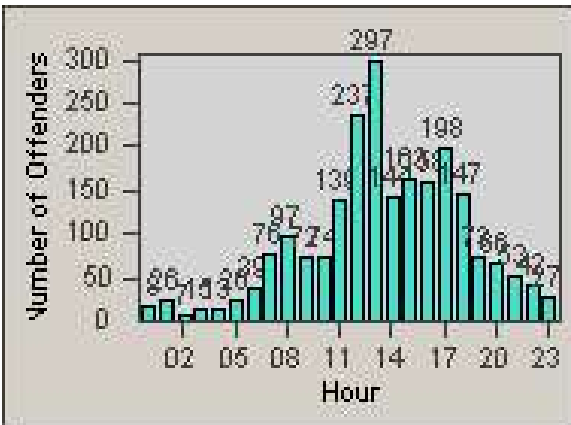

Redflex Redlight Offender Statistics

CONTRACT: Daly City
 DATE FROM: 9/Mar/2008

LOCATION: DAL-SPJS-01 San Pedro and Junipero Serra
 DATE TO: 28/Jul/2009

LANE 1

LANE 2

LANE 3

Redflex Redlight Offender Statistics

CONTRACT: Daly City

LOCATION: DAL-SPJS-01 San Pedro and Junipero Serra

DATE FROM: 9/Mar/2008

DATE TO: 28/Jul/2009

LANE 4

LANE TOTAL

Redflex Redlight Offender Statistics

CONTRACT: Daly City