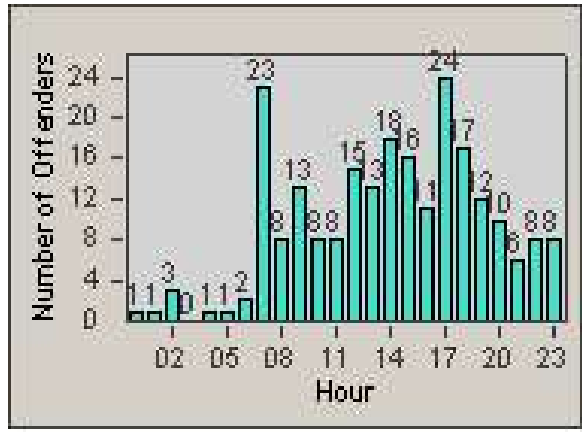

Redflex Redlight Offender Statistics

CONTRACT: Daly City
 DATE FROM: 9/Mar/2008

LOCATION: DAL-SPJS-01 San Pedro and Junipero Serra
 DATE TO: 28/Jul/2009

LANE 1

LANE 2

LANE 3

Redflex Redlight Offender Statistics

CONTRACT: Daly City

LOCATION: DAL-SPJS-01 San Pedro and Junipero Serra

DATE FROM: 9/Mar/2008

DATE TO: 28/Jul/2009

LANE 4

LANE TOTAL

Redflex Redlight Offender Statistics

CONTRACT: Daly City