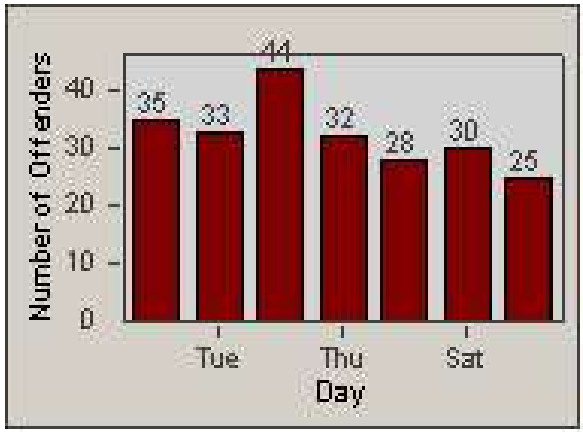

Redflex Redlight Offender Statistics

CONTRACT: Daly City

LOCATION: DAL-SPJS-01 San Pedro and Junipero Serra

DATE FROM: 9/Mar/2008

DATE TO: 28/Jul/2009

LANE 4