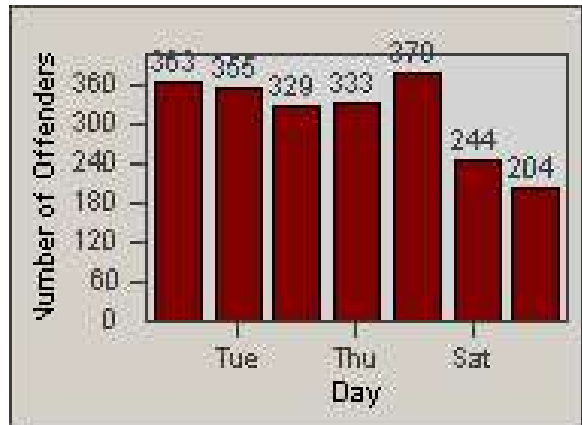

Redflex Redlight Offender Statistics

CONTRACT: Daly City
 DATE FROM: 9/Mar/2008

LOCATION: DAL-SPJS-01 San Pedro and Junipero Serra
 DATE TO: 28/Jul/2009

LANE 1

LANE 2

LANE 3

Redflex Redlight Offender Statistics

CONTRACT: Daly City

LOCATION: DAL-SPJS-01 San Pedro and Junipero Serra

DATE FROM: 9/Mar/2008

DATE TO: 28/Jul/2009

LANE 4

LANE TOTAL

Redflex Redlight Offender Statistics

CONTRACT: Daly City