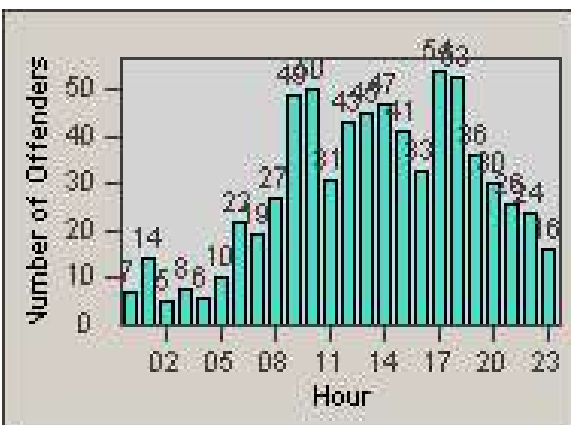

Redflex Redlight Offender Statistics

CONTRACT: Daly City
 DATE FROM: 9/Mar/2008

LOCATION: DAL-SPJS-01 San Pedro and Junipero Serra
 DATE TO: 28/Jul/2009

LANE 1

LANE 2

LANE 3

Redflex Redlight Offender Statistics

CONTRACT: Daly City

LOCATION: DAL-SPJS-01 San Pedro and Junipero Serra

DATE FROM: 9/Mar/2008

DATE TO: 28/Jul/2009

LANE 4

LANE TOTAL

Redflex Redlight Offender Statistics

CONTRACT: Daly City