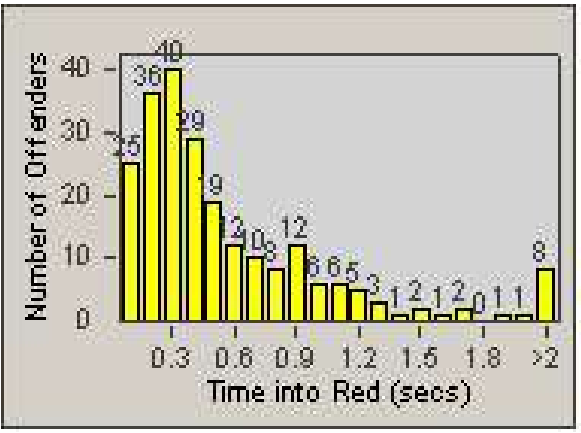

Redflex Redlight Offender Statistics

CONTRACT: Daly City

LOCATION: DAL-SPJS-01 San Pedro and Junipero Serra

DATE FROM: 9/Mar/2008

DATE TO: 28/Jul/2009

LANE 4