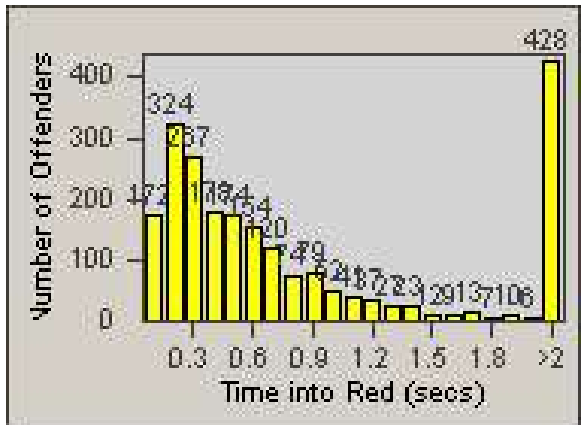

Redflex Redlight Offender Statistics

CONTRACT: Daly City
 DATE FROM: 9/Mar/2008

LOCATION: DAL-SPJS-01 San Pedro and Junipero Serra
 DATE TO: 28/Jul/2009

LANE 1

LANE 2

LANE 3

Redflex Redlight Offender Statistics

CONTRACT: Daly City

LOCATION: DAL-SPJS-01 San Pedro and Junipero Serra

DATE FROM: 9/Mar/2008

DATE TO: 28/Jul/2009

LANE 4

LANE TOTAL

Redflex Redlight Offender Statistics

CONTRACT: Daly City