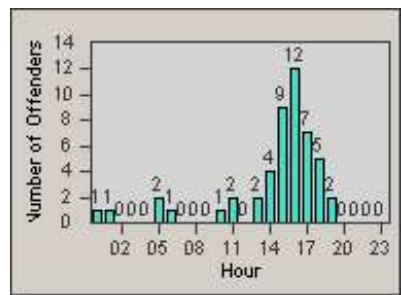

Redflex Redlight Offender Statistics

CONTRACT: Del Mar
 DATE FROM: 1/Jul/2005

LOCATION: DLM-CAHE-01 Camino Del Mar
 DATE TO: 31/Jul/2005

LANE 1

LANE 2

LANE 3

Redflex Redlight Offender Statistics

CONTRACT: Del Mar
 DATE FROM: 1/Jul/2005