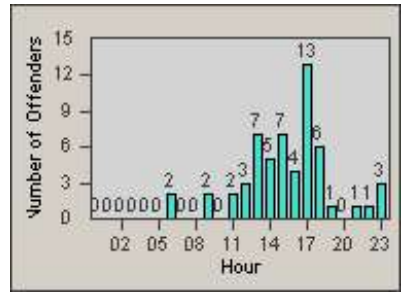

Redflex Redlight Offender Statistics

CONTRACT: Del Mar
 DATE FROM: 1/Jul/2005

LOCATION: DLM-CAHE-01 Camino Del Mar
 DATE TO: 31/Jul/2005

LANE 1

LANE 2

LANE 3

Redflex Redlight Offender Statistics

CONTRACT: Del Mar
 DATE FROM: 1/Jul/2005