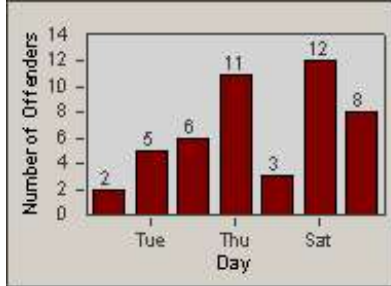

Redflex Redlight Offender Statistics

CONTRACT: Del Mar
DATE FROM: 1/Jul/2005

LOCATION: DLM-CAHE-01 Camino Del Mar
DATE TO: 31/Jul/2005