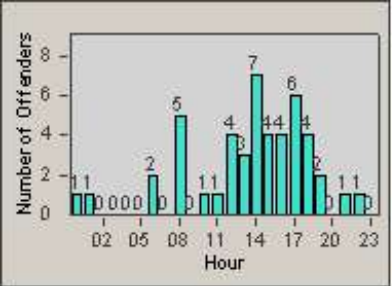

Redflex Redlight Offender Statistics

CONTRACT: Del Mar
DATE FROM: 1/Jul/2005

LOCATION: DLM-CAHE-01 Camino Del Mar
DATE TO: 31/Jul/2005