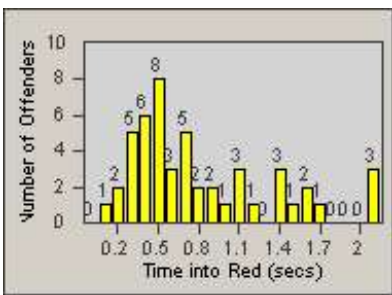

Redflex Redlight Offender Statistics

CONTRACT: Del Mar
 DATE FROM: 1/Jul/2005

LOCATION: DLM-CAHE-01 Camino Del Mar
 DATE TO: 31/Jul/2005

LANE 1

LANE 2

LANE 3

Redflex Redlight Offender Statistics

CONTRACT: Del Mar
 DATE FROM: 1/Jul/2005