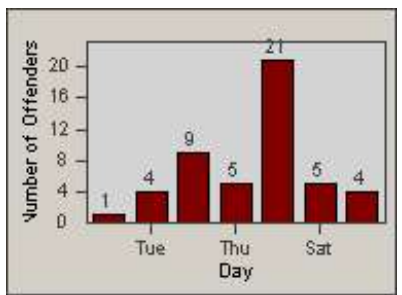

Redflex Redlight Offender Statistics

CONTRACT: Del Mar
 DATE FROM: 1/Jul/2005

LOCATION: DLM-CAHE-01 Camino Del Mar
 DATE TO: 31/Jul/2005

LANE 1

LANE 2

LANE 3

Redflex Redlight Offender Statistics

CONTRACT: Del Mar
 DATE FROM: 1/Jul/2005