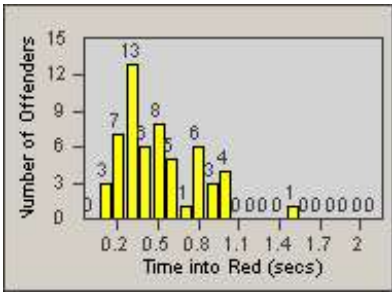

Redflex Redlight Offender Statistics

CONTRACT: Del Mar
 DATE FROM: 1/Jul/2005

LOCATION: DLM-CAHE-01 Camino Del Mar
 DATE TO: 31/Jul/2005

LANE 1

LANE 2

LANE 3

Redflex Redlight Offender Statistics

CONTRACT: Del Mar
 DATE FROM: 1/Jul/2005