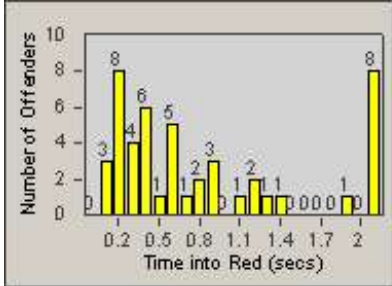

Redflex Redlight Offender Statistics

CONTRACT: Del Mar
DATE FROM: 1/Jul/2005

LOCATION: DLM-CAHE-01 Camino Del Mar
DATE TO: 31/Jul/2005