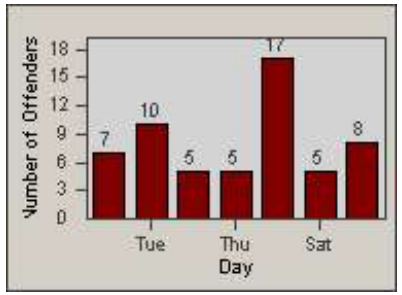

Redflex Redlight Offender Statistics

CONTRACT: Del Mar
 DATE FROM: 1/Jul/2005

LOCATION: DLM-CAHE-01 Camino Del Mar
 DATE TO: 31/Jul/2005

LANE 1

LANE 2

LANE 3

Redflex Redlight Offender Statistics

CONTRACT: Del Mar
 DATE FROM: 1/Jul/2005