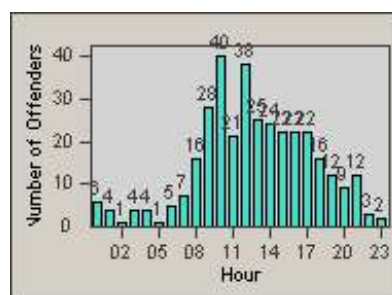

Redflex Redlight Offender Statistics

CONTRACT: Emeryville
 DATE FROM: 1/Oct/2010

LOCATION: EMY-40HO-01 40th St
 DATE TO: 31/Oct/2010

LANE 1

LANE 2

LANE 3

Redflex Redlight Offender Statistics

CONTRACT: Emeryville
 DATE FROM: 1/Oct/2010

LOCATION: EMY-40HO-01 40th St
 DATE TO: 31/Oct/2010

LANE 4

LANE TOTAL

Redflex Redlight Offender Statistics

CONTRACT: Emeryville
 DATE FROM: 1/Oct/2010

LOCATION: EMY-40HO-01 40th St
 DATE TO: 31/Oct/2010