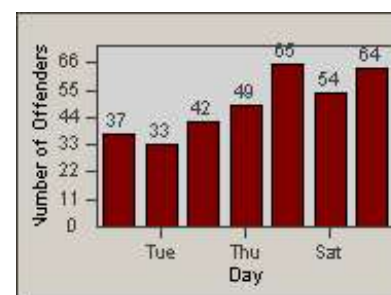

Redflex Redlight Offender Statistics

CONTRACT: Emeryville
 DATE FROM: 1/Oct/2010

LOCATION: EMY-40HO-01 40th St
 DATE TO: 31/Oct/2010

LANE 1

LANE 2

LANE 3

Redflex Redlight Offender Statistics

CONTRACT: Emeryville
 DATE FROM: 1/Oct/2010