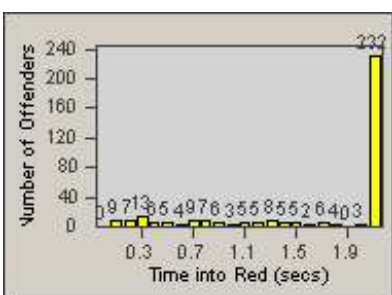

Redflex Redlight Offender Statistics

CONTRACT: Emeryville
 DATE FROM: 1/Oct/2010

LOCATION: EMY-40HO-01 40th St
 DATE TO: 31/Oct/2010

LANE 1

LANE 2

LANE 3

Redflex Redlight Offender Statistics

CONTRACT: Emeryville
 DATE FROM: 1/Oct/2010