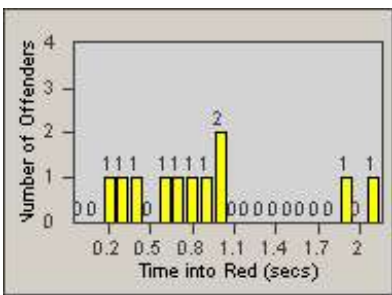

Redflex Redlight Offender Statistics

CONTRACT: Emeryville
 DATE FROM: 1/Oct/2010

LOCATION: EMY-40HO-01 40th St
 DATE TO: 31/Oct/2010

LANE 1

LANE 2

LANE 3

Redflex Redlight Offender Statistics

CONTRACT: Emeryville
 DATE FROM: 1/Oct/2010

LOCATION: EMY-40HO-01 40th St
 DATE TO: 31/Oct/2010

LANE 4

LANE TOTAL

Redflex Redlight Offender Statistics

CONTRACT: Emeryville
 DATE FROM: 1/Oct/2010

LOCATION: EMY-40HO-01 40th St
 DATE TO: 31/Oct/2010