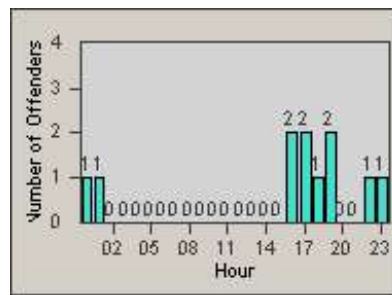

Redflex Redlight Offender Statistics

CONTRACT: Emeryville
 DATE FROM: 1/Oct/2010

LOCATION: EMY-40HO-01 40th St
 DATE TO: 31/Oct/2010

LANE 1

LANE 2

LANE 3

Redflex Redlight Offender Statistics

CONTRACT: Emeryville
 DATE FROM: 1/Oct/2010

LOCATION: EMY-40HO-01 40th St
 DATE TO: 31/Oct/2010

LANE 4

LANE TOTAL

Redflex Redlight Offender Statistics

CONTRACT: Emeryville
 DATE FROM: 1/Oct/2010

LOCATION: EMY-40HO-01 40th St
 DATE TO: 31/Oct/2010