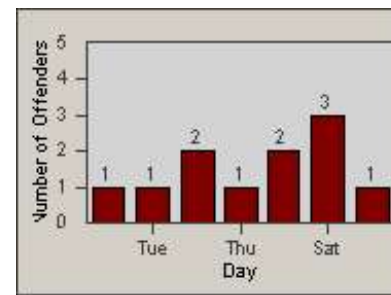

Redflex Redlight Offender Statistics

CONTRACT: Emeryville
 DATE FROM: 1/Oct/2010

LOCATION: EMY-40HO-01 40th St
 DATE TO: 31/Oct/2010

LANE 1

LANE 2

LANE 3

Redflex Redlight Offender Statistics

CONTRACT: Emeryville
 DATE FROM: 1/Oct/2010