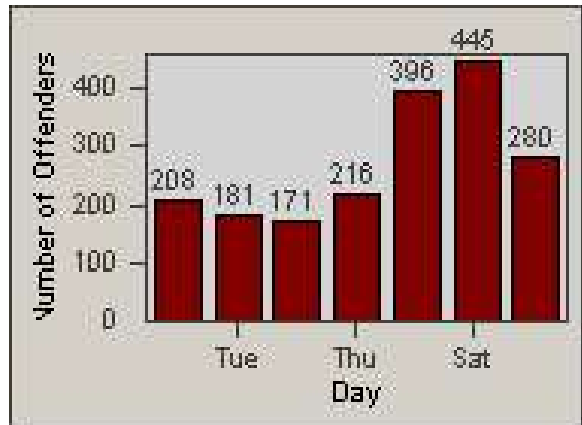

Redflex Redlight Offender Statistics

CONTRACT: Emeryville
 DATE FROM: 1/Jan/2004

LOCATION: EMY-POCH-03 Intersection Powell / Christie
 DATE TO: 31/Dec/2005

LANE 1

LANE 2

LANE 3

Redflex Redlight Offender Statistics

CONTRACT: Emeryville
 DATE FROM: 1/Jan/2004

LOCATION: EMY-POCH-03 Intersection Powell / Christie
 DATE TO: 31/Dec/2005

LANE 4

LANE TOTAL

Redflex Redlight Offender Statistics

CONTRACT: Emeryville
 DATE FROM: 1/Jan/2004