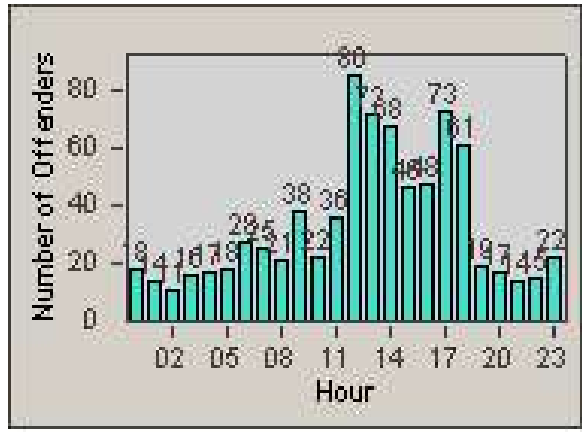

Redflex Redlight Offender Statistics

CONTRACT: Emeryville
 DATE FROM: 1/Jan/2004

LOCATION: EMY-POCH-03 Intersection Powell / Christie
 DATE TO: 31/Dec/2005

LANE 1

LANE 2

LANE 3

Redflex Redlight Offender Statistics

CONTRACT: Emeryville
 DATE FROM: 1/Jan/2004

LOCATION: EMY-POCH-03 Intersection Powell / Christie
 DATE TO: 31/Dec/2005

LANE 4

LANE TOTAL

Redflex Redlight Offender Statistics

CONTRACT: Emeryville
 DATE FROM: 1/Jan/2004