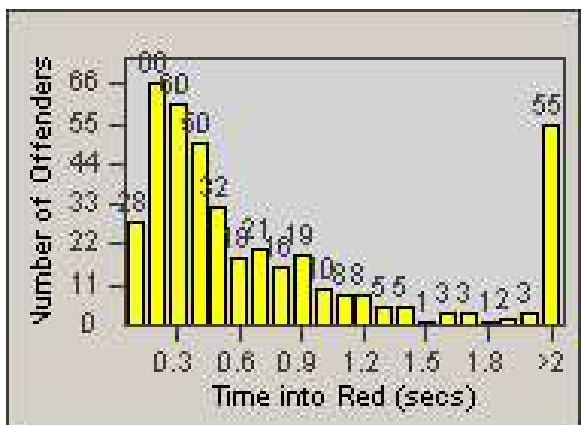

Redflex Redlight Offender Statistics

CONTRACT: Emeryville
 DATE FROM: 1/Jan/2004

LOCATION: EMY-POCH-03 Intersection Powell / Christie
 DATE TO: 31/Dec/2005

LANE 1

LANE 2

LANE 3

Redflex Redlight Offender Statistics

CONTRACT: Emeryville
 DATE FROM: 1/Jan/2004

LOCATION: EMY-POCH-03 Intersection Powell / Christie
 DATE TO: 31/Dec/2005

LANE 4

LANE TOTAL

Redflex Redlight Offender Statistics

CONTRACT: Emeryville
 DATE FROM: 1/Jan/2004