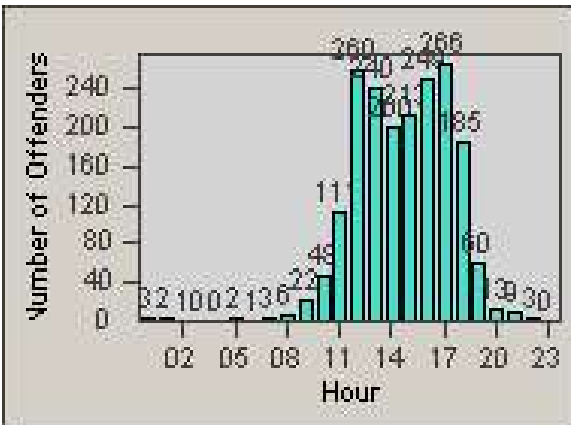

Redflex Redlight Offender Statistics

CONTRACT: Emeryville
 DATE FROM: 1/Jan/2004

LOCATION: EMY-POCH-03 Intersection Powell / Christie
 DATE TO: 31/Dec/2005

LANE 1

LANE 2

LANE 3

Redflex Redlight Offender Statistics

CONTRACT: Emeryville
 DATE FROM: 1/Jan/2004

LOCATION: EMY-POCH-03 Intersection Powell / Christie
 DATE TO: 31/Dec/2005

LANE 4

LANE TOTAL

Redflex Redlight Offender Statistics

CONTRACT: Emeryville
 DATE FROM: 1/Jan/2004