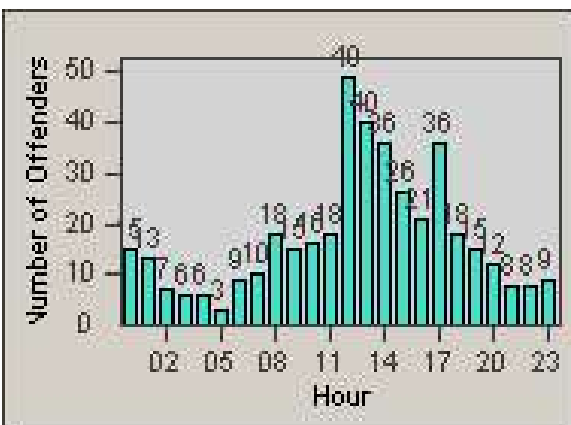

Redflex Redlight Offender Statistics

CONTRACT: Emeryville
 DATE FROM: 1/Jan/2004

LOCATION: EMY-POCH-03 Intersection Powell / Christie
 DATE TO: 31/Dec/2005

LANE 1

LANE 2

LANE 3

Redflex Redlight Offender Statistics

CONTRACT: Emeryville
 DATE FROM: 1/Jan/2004

LOCATION: EMY-POCH-03 Intersection Powell / Christie
 DATE TO: 31/Dec/2005

LANE 4

LANE TOTAL

Redflex Redlight Offender Statistics

CONTRACT: Emeryville
 DATE FROM: 1/Jan/2004