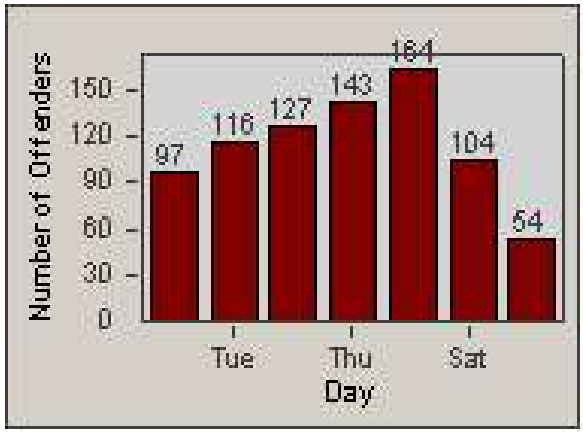

Redflex Redlight Offender Statistics

CONTRACT: Emeryville
 DATE FROM: 1/Jan/2004

LOCATION: EMY-POCH-03 Intersection Powell / Christie
 DATE TO: 31/Dec/2005

LANE 1

LANE 2

LANE 3

Redflex Redlight Offender Statistics

CONTRACT: Emeryville
 DATE FROM: 1/Jan/2004

LOCATION: EMY-POCH-03 Intersection Powell / Christie
 DATE TO: 31/Dec/2005

LANE 4

LANE TOTAL

Redflex Redlight Offender Statistics

CONTRACT: Emeryville
 DATE FROM: 1/Jan/2004