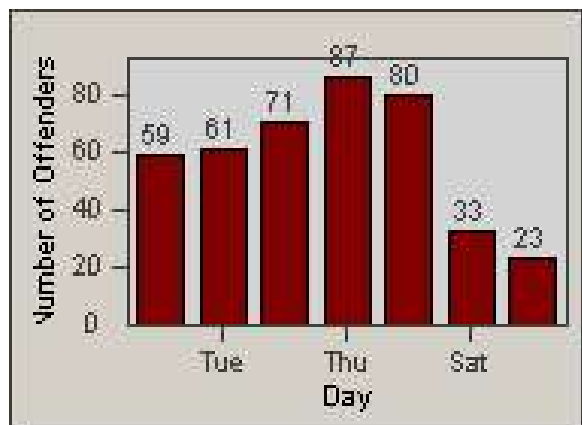

Redflex Redlight Offender Statistics

CONTRACT: Emeryville
 DATE FROM: 1/Jan/2004

LOCATION: EMY-POCH-03 Intersection Powell / Christie
 DATE TO: 31/Dec/2005

LANE 1

LANE 2

LANE 3

Redflex Redlight Offender Statistics

CONTRACT: Emeryville
 DATE FROM: 1/Jan/2004

LOCATION: EMY-POCH-03 Intersection Powell / Christie
 DATE TO: 31/Dec/2005

LANE 4

LANE TOTAL

Redflex Redlight Offender Statistics

CONTRACT: Emeryville
 DATE FROM: 1/Jan/2004