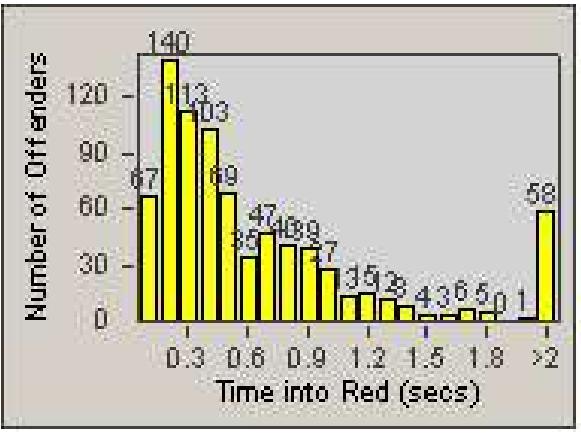

Redflex Redlight Offender Statistics

CONTRACT: Emeryville
 DATE FROM: 1/Jan/2004

LOCATION: EMY-POCH-03 Intersection Powell / Christie
 DATE TO: 31/Dec/2005

LANE 1

LANE 2

LANE 3

Redflex Redlight Offender Statistics

CONTRACT: Emeryville
 DATE FROM: 1/Jan/2004

LOCATION: EMY-POCH-03 Intersection Powell / Christie
 DATE TO: 31/Dec/2005

LANE 4

LANE TOTAL

Redflex Redlight Offender Statistics

CONTRACT: Emeryville
 DATE FROM: 1/Jan/2004