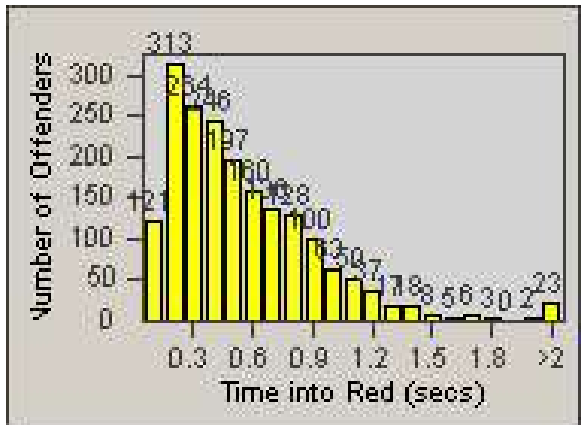

Redflex Redlight Offender Statistics

CONTRACT: Emeryville
 DATE FROM: 1/Jan/2004

LOCATION: EMY-POCH-03 Intersection Powell / Christie
 DATE TO: 31/Dec/2005

LANE 1

LANE 2

LANE 3

Redflex Redlight Offender Statistics

CONTRACT: Emeryville
 DATE FROM: 1/Jan/2004

LOCATION: EMY-POCH-03 Intersection Powell / Christie
 DATE TO: 31/Dec/2005

LANE 4

LANE TOTAL

Redflex Redlight Offender Statistics

CONTRACT: Emeryville
 DATE FROM: 1/Jan/2004