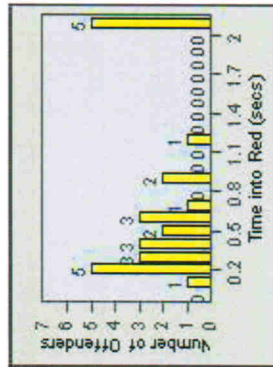

Redflex Redlight Offender Statistics

CONTRACT: Escondido **LOCATION:** ESC-SEJU-01 Second Av
DATE FROM: 1/Jul/2006 **DATE TO:** 31/Jul/2006

LANE 1

LANE 2

LANE 3

Redflex Redlight Offender Statistics

CONTRACT: Escondido **LOCATION:** ESC-SEJU-01 Second Av
DATE FROM: 1/Jul/2006 **DATE TO:** 31/Jul/2006

LANE 4

LANE 5

Redflex Redlight Offender Statistics

CONTRACT: Escondido LOCATION: ESC-SEJU-01 Second Av
DATE FROM: 1/Jul/2006 DATE TO: 31/Jul/2006

LANE 6

LANE TOTAL

Redflex Redlight Offender Statistics

CONTRACT: Escondido **LOCATION:** ESC-SEJU-01 Second Av
DATE FROM: 1/Jul/2006 **DATE TO:** 31/Jul/2006