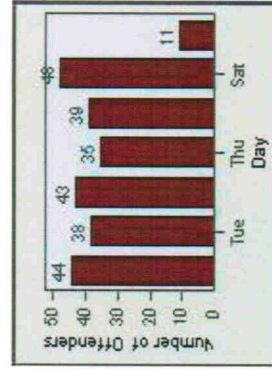

Redflex Redlight Offender Statistics

CONTRACT: Escondido LOCATION: ESC-VAAU-03 Valley
DATE FROM: 1/Jul/2006 DATE TO: 31/Jul/2006

LANE 1

LANE 2

LANE 3

Redflex Redlight Offender Statistics

CONTRACT: Escondido **LOCATION:** ESC-VAAU-03 Valley
DATE FROM: 1/Jul/2006 **DATE TO:** 31/Jul/2006

LANE 4

LANE 5

Redflex Redlight Offender Statistics

CONTRACT: Escondido **LOCATION:** ESC-VAU-03 Valley
DATE FROM: 1/Jul/2006 **DATE TO:** 31/Jul/2006

LANE 6

LANE TOTAL

Redflex Redlight Offender Statistics

CONTRACT: Escondido **LOCATION:** ESC-VAAU-03 Valley
DATE FROM: 1/Jul/2006 **DATE TO:** 31/Jul/2006