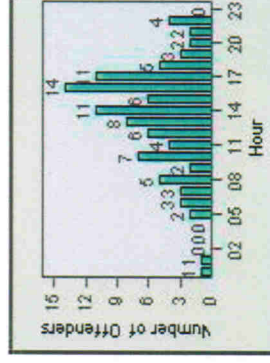

Redflex Redlight Offender Statistics

CONTRACT: Escondido
DATE FROM: 1/Jul/2006

LOCATION: ESC-WVTU-03 W. Valley Parkway
DATE TO: 31/Jul/2006

LANE 4

LANE 5