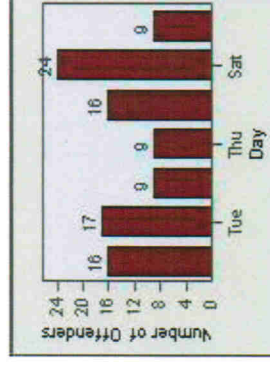

Redflex Redlight Offender Statistics

CONTRACT: Escondido LOCATION: ESC-WVTU-03 W. Valley Parkway
DATE FROM: 1/Jul/2006 DATE TO: 31/Jul/2006

LANE 1

LANE 2

LANE 3

Redflex Redlight Offender Statistics

CONTRACT: Escondido
 DATE FROM: 1/Jul/2006

LOCATION: ESC-WVTU-03 W. Valley Parkway
 DATE TO: 31/Jul/2006

LANE 4

LANE 5

Redflex Redlight Offender Statistics

CONTRACT: Escondido **LOCATION:** ESC-WVTU-03 W. Valley Parkway
DATE FROM: 1/Jul/2006 **DATE TO:** 31/Jul/2006