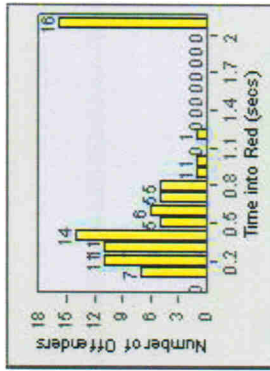

Redflex Redlight Offender Statistics

CONTRACT: Escondido   **LOCATION:** ESC-VPCC-01 Intersection of Centre City / Valley Pkwy
DATE FROM: 1/Jul/2006   **DATE TO:** 31/Jul/2006