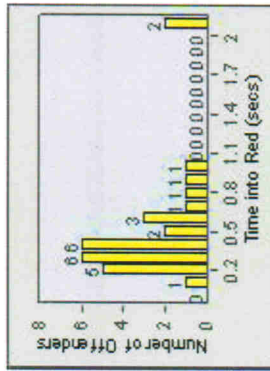

CONTRACT: Escondido **LOCATION:** ESC-VPCC-01 Intersection of Centre City / Valley Pkwy
DATE FROM: 1/Jul/2006 **DATE TO:** 31/Jul/2006

LANE 1

LANE 2

LANE 3

Redflex Redlight Offender Statistics

CONTRACT: Escondido **LOCATION:** ESC-VPCC-01 Intersection of Centre City / Valley Pkwy
DATE FROM: 1/Jul/2006 **DATE TO:** 31/Jul/2006