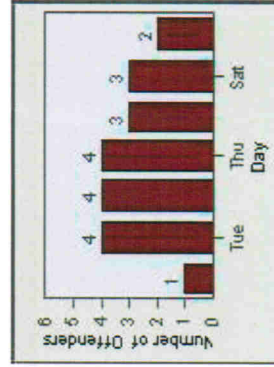

Redflex Redlight Offender Statistics

CONTRACT: Escondido LOCATION: ESC-VAAU-03 Valley
DATE FROM: 1/Jul/2006 DATE TO: 31/Jul/2006

LANE 1

LANE 2

LANE 3

Redflex Redlight Offender Statistics

CONTRACT: Escondido **LOCATION:** ESC-VAAU-03 Valley
DATE FROM: 1/Jul/2006 **DATE TO:** 31/Jul/2006

LANE 4

LANE 5

Redflex Redlight Offender Statistics

CONTRACT: Escondido **LOCATION:** ESC-VAU-03 Valley
DATE FROM: 1/Jul/2006 **DATE TO:** 31/Jul/2006

LANE 6

LANE TOTAL

Redflex Redlight Offender Statistics

CONTRACT: Escondido **LOCATION:** ESC-VAAU-03 Valley
DATE FROM: 1/Jul/2006 **DATE TO:** 31/Jul/2006

Redflex Redlight Offender Statistics

CONTRACT: Escondido **LOCATION:** ESC-VAES-01 Intersection of Escondido Blvd and Valley Pkwy
DATE FROM: 1/Jul/2006 **DATE TO:** 31/Jul/2006

LANE 1

LANE 2

LANE 3

Redflex Redlight Offender Statistics