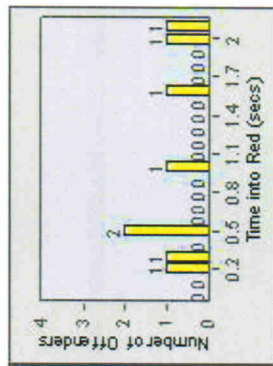

Redflex Redlight Offender Statistics

CONTRACT: Escondido **LOCATION:** ESC-VAAU-01 Valley
DATE FROM: 1/Jul/2006 **DATE TO:** 31/Jul/2006

LANE 1

LANE 2

LANE 3

Redflex Redlight Offender Statistics

CONTRACT: Escondido **LOCATION:** ESC-VAAU-01 Valley
DATE FROM: 1/Jul/2006 **DATE TO:** 31/Jul/2006

LANE 4

LANE 5

Redflex Redlight Offender Statistics

CONTRACT: Escondido LOCATION: ESC-VAAU-01 Valley
DATE FROM: 1/Jul/2006 DATE TO: 31/Jul/2006

LANE 6

LANE TOTAL

Redflex Redlight Offender Statistics

CONTRACT: Escondido **LOCATION:** ESC-VAAU-01 Valley
DATE FROM: 1/Jul/2006 **DATE TO:** 31/Jul/2006