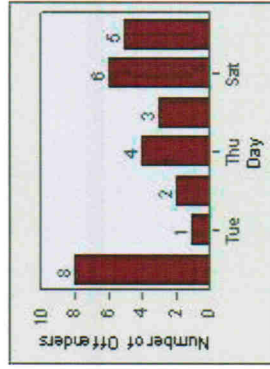

CONTRACT: Escondido **LOCATION:** ESC-VPCC-01 Intersection of Centre City / Valley Pkwy
DATE FROM: 1/Jul/2006 **DATE TO:** 31/Jul/2006

LANE 1

LANE 2

LANE 3

Redflex Redlight Offender Statistics

CONTRACT: Escondido **LOCATION:** ESC-VPCC-01 Intersection of Centre City / Valley Pkwy
DATE FROM: 1/Jul/2006 **DATE TO:** 31/Jul/2006