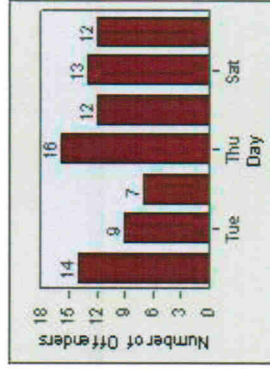

Redflex Redlight Offender Statistics

CONTRACT: Escondido   **LOCATION:** ESC-VPCC-01 Intersection of Centre City / Valley Pkwy
DATE FROM: 1/Jul/2006   **DATE TO:** 31/Jul/2006