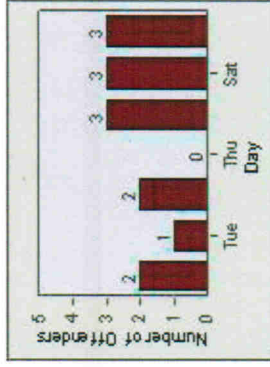

Redflex Redlight Offender Statistics

CONTRACT: Escondido **LOCATION:** ESC-SEJU-01 Second Av
DATE FROM: 1/Jul/2006 **DATE TO:** 31/Jul/2006

LANE 1

LANE 2

LANE 3

Redflex Redlight Offender Statistics

CONTRACT: Escondido **LOCATION:** ESC-SEJU-01 Second Av
DATE FROM: 1/Jul/2006 **DATE TO:** 31/Jul/2006

LANE 4

LANE 5

Redflex Redlight Offender Statistics

CONTRACT: Escondido LOCATION: ESC-SEJU-01 Second Av
DATE FROM: 1/Jul/2006 DATE TO: 31/Jul/2006

LANE 6

LANE TOTAL

Redflex Redlight Offender Statistics

CONTRACT: Escondido **LOCATION:** ESC-SEJU-01 Second Av
DATE FROM: 1/Jul/2006 **DATE TO:** 31/Jul/2006