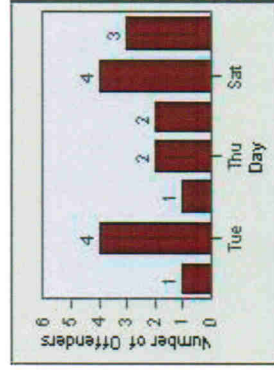

Redflex Redlight Offender Statistics

CONTRACT: Escondido   **LOCATION:** ESC-VPCC-01 Intersection of Centre City / Valley Pkwy
DATE FROM: 1/Jul/2006   **DATE TO:** 31/Jul/2006

LANE 1

LANE 2

LANE 3