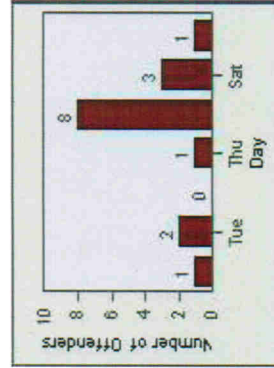

LANE 4

LANE 5

Redflex Redlight Offender Statistics

CONTRACT: Escondido LOCATION: ESC-SEJU-01 Second Av
DATE FROM: 1/Jul/2006 DATE TO: 31/Jul/2006

LANE 6

LANE TOTAL

Redflex Redlight Offender Statistics

CONTRACT: Escondido **LOCATION:** ESC-SEJU-01 Second Av
DATE FROM: 1/Jul/2006 **DATE TO:** 31/Jul/2006

Redflex Redlight Offender Statistics

CONTRACT: Escondido **LOCATION:** ESC-VAAU-01 Valley
DATE FROM: 1/Jul/2006 **DATE TO:** 31/Jul/2006

LANE 1

LANE 2

LANE 3

Redflex Redlight Offender Statistics

CONTRACT: Escondido **LOCATION:** ESC-VAAU-01 Valley
DATE FROM: 1/Jul/2006 **DATE TO:** 31/Jul/2006

LANE 4

LANE 5

Redflex Redlight Offender Statistics

CONTRACT: Escondido LOCATION: ESC-VAAU-01 Valley
DATE FROM: 1/Jul/2006 DATE TO: 31/Jul/2006

LANE 6

LANE TOTAL

Redflex Redlight Offender Statistics

CONTRACT: Escondido **LOCATION:** ESC-VAAU-01 Valley
DATE FROM: 1/Jul/2006 **DATE TO:** 31/Jul/2006