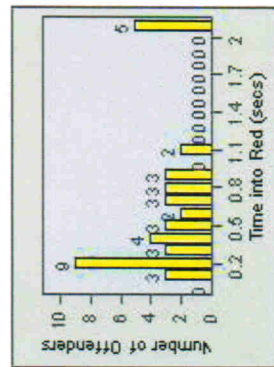

Redflex Redlight Offender Statistics

CONTRACT: Escondido **LOCATION:** ESC-SEJU-01 Second Av
DATE FROM: 1/Jul/2006 **DATE TO:** 31/Jul/2006

LANE 1

LANE 2

LANE 3

Redflex Redlight Offender Statistics

CONTRACT: Escondido **LOCATION:** ESC-SEJU-01 Second Av
DATE FROM: 1/Jul/2006 **DATE TO:** 31/Jul/2006

LANE 4

LANE 5

Redflex Redlight Offender Statistics

CONTRACT: Escondido LOCATION: ESC-SEJU-01 Second Av
DATE FROM: 1/Jul/2006 DATE TO: 31/Jul/2006

LANE 6

LANE TOTAL

Redflex Redlight Offender Statistics

CONTRACT: Escondido **LOCATION:** ESC-SEJU-01 Second Av
DATE FROM: 1/Jul/2006 **DATE TO:** 31/Jul/2006