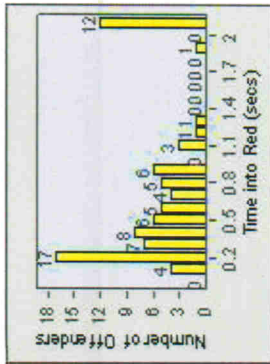

Redflex Redlight Offender Statistics

CONTRACT: Escondido **LOCATION:** ESC-SEJU-01 Second Av
DATE FROM: 1/Jul/2006 **DATE TO:** 31/Jul/2006

LANE 1

LANE 2

LANE 3

Redflex Redlight Offender Statistics

CONTRACT: Escondido **LOCATION:** ESC-SEJU-01 Second Av
DATE FROM: 1/Jul/2006 **DATE TO:** 31/Jul/2006

LANE 4

LANE 5

Redflex Redlight Offender Statistics

CONTRACT: Escondido LOCATION: ESC-SEJU-01 Second Av
DATE FROM: 1/Jul/2006 DATE TO: 31/Jul/2006

LANE 6

LANE TOTAL

Redflex Redlight Offender Statistics

CONTRACT: Escondido **LOCATION:** ESC-SEJU-01 Second Av
DATE FROM: 1/Jul/2006 **DATE TO:** 31/Jul/2006

Redflex Redlight Offender Statistics

CONTRACT: Escondido **LOCATION:** ESC-VAAU-01 Valley
DATE FROM: 1/Jul/2006 **DATE TO:** 31/Jul/2006

LANE 1

LANE 2

LANE 3

Redflex Redlight Offender Statistics

CONTRACT: Escondido **LOCATION:** ESC-VAAU-01 Valley
DATE FROM: 1/Jul/2006 **DATE TO:** 31/Jul/2006