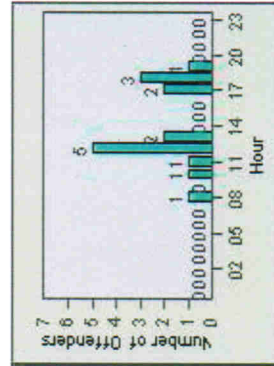

LANE 4

LANE 5

Redflex Redlight Offender Statistics

CONTRACT: Escondido LOCATION: ESC-SEJU-01 Second Av
DATE FROM: 1/Jul/2006 DATE TO: 31/Jul/2006

LANE 6

LANE TOTAL

Redflex Redlight Offender Statistics

CONTRACT: Escondido **LOCATION:** ESC-SEJU-01 Second Av
DATE FROM: 1/Jul/2006 **DATE TO:** 31/Jul/2006

Redflex Redlight Offender Statistics

CONTRACT: Escondido **LOCATION:** ESC-VAAU-01 Valley
DATE FROM: 1/Jul/2006 **DATE TO:** 31/Jul/2006

LANE 1

LANE 2

LANE 3

Redflex Redlight Offender Statistics

CONTRACT: Escondido **LOCATION:** ESC-VAAU-01 Valley
DATE FROM: 1/Jul/2006 **DATE TO:** 31/Jul/2006

LANE 4

LANE 5

Redflex Redlight Offender Statistics

CONTRACT: Escondido LOCATION: ESC-VAAU-01 Valley
DATE FROM: 1/Jul/2006 DATE TO: 31/Jul/2006

LANE 6

LANE TOTAL

Redflex Redlight Offender Statistics

CONTRACT: Escondido **LOCATION:** ESC-VAAU-01 Valley
DATE FROM: 1/Jul/2006 **DATE TO:** 31/Jul/2006