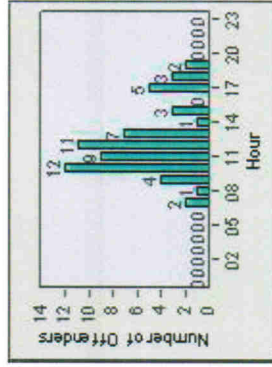

Redflex Redlight Offender Statistics

CONTRACT: Escondido **LOCATION:** ESC-VAAU-01 Valley
DATE FROM: 1/Jul/2006 **DATE TO:** 31/Jul/2006

LANE 1

LANE 2

LANE 3

Redflex Redlight Offender Statistics

CONTRACT: Escondido **LOCATION:** ESC-VAAU-01 Valley
DATE FROM: 1/Jul/2006 **DATE TO:** 31/Jul/2006

LANE 4

LANE 5

Redflex Redlight Offender Statistics

CONTRACT: Escondido LOCATION: ESC-VAAU-01 Valley
DATE FROM: 1/Jul/2006 DATE TO: 31/Jul/2006

LANE 6

LANE TOTAL

Redflex Redlight Offender Statistics

CONTRACT: Escondido **LOCATION:** ESC-VAAU-01 Valley
DATE FROM: 1/Jul/2006 **DATE TO:** 31/Jul/2006

Redflex Redlight Offender Statistics

CONTRACT: Escondido LOCATION: ESC-VAAU-03 Valley
DATE FROM: 1/Jul/2006 DATE TO: 31/Jul/2006

LANE 1

LANE 2

LANE 3

Redflex Redlight Offender Statistics

CONTRACT: Escondido **LOCATION:** ESC-VAAU-03 Valley
DATE FROM: 1/Jul/2006 **DATE TO:** 31/Jul/2006