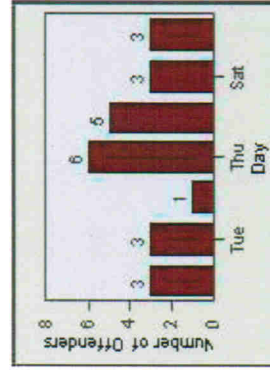

Redflex Redlight Offender Statistics

CONTRACT: Escondido   **LOCATION:** ESC-VPCC-01 Intersection of Centre City / Valley Pkwy
DATE FROM: 1/Jul/2006   **DATE TO:** 31/Jul/2006

LANE 4

LANE 5