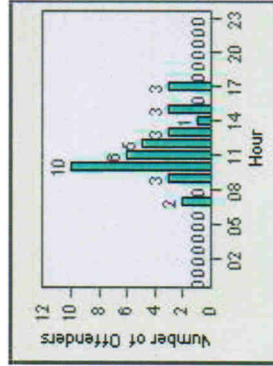

Redflex Redlight Offender Statistics

CONTRACT: Escondido **LOCATION:** ESC-SEJU-01 Second Av
DATE FROM: 1/Jul/2006 **DATE TO:** 31/Jul/2006

LANE 1

LANE 2

LANE 3

Redflex Redlight Offender Statistics

CONTRACT: Escondido **LOCATION:** ESC-SEJU-01 Second Av
DATE FROM: 1/Jul/2006 **DATE TO:** 31/Jul/2006

LANE 4

LANE 5

Redflex Redlight Offender Statistics

CONTRACT: Escondido LOCATION: ESC-SEJU-01 Second Av
DATE FROM: 1/Jul/2006 DATE TO: 31/Jul/2006

LANE 6

LANE TOTAL

Redflex Redlight Offender Statistics

CONTRACT: Escondido **LOCATION:** ESC-SEJU-01 Second Av
DATE FROM: 1/Jul/2006 **DATE TO:** 31/Jul/2006

Redflex Redlight Offender Statistics

CONTRACT: Escondido **LOCATION:** ESC-VAAU-01 Valley
DATE FROM: 1/Jul/2006 **DATE TO:** 31/Jul/2006

LANE 1

LANE 2

LANE 3

Redflex Redlight Offender Statistics

CONTRACT: Escondido **LOCATION:** ESC-VAAU-01 Valley
DATE FROM: 1/Jul/2006 **DATE TO:** 31/Jul/2006