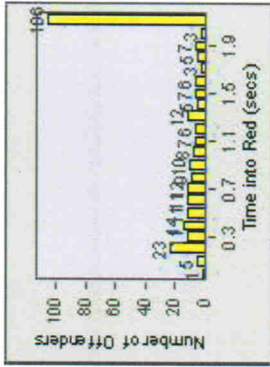

LANE 4

LANE 5

Redflex Redlight Offender Statistics

CONTRACT: Escondido **LOCATION:** ESC-VAU-03 Valley
DATE FROM: 1/Jul/2006 **DATE TO:** 31/Jul/2006

LANE 6

LANE TOTAL

Redflex Redlight Offender Statistics

CONTRACT: Escondido **LOCATION:** ESC-VAAU-03 Valley
DATE FROM: 1/Jul/2006 **DATE TO:** 31/Jul/2006