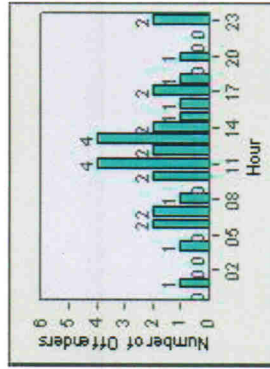

CONTRACT: Escondido **LOCATION:** ESC-VPCC-01 Intersection of Centre City / Valley Pkwy
DATE FROM: 1/Jul/2006 **DATE TO:** 31/Jul/2006

LANE 1

LANE 2

LANE 3

Redflex Redlight Offender Statistics

CONTRACT: Escondido **LOCATION:** ESC-VPCC-01 Intersection of Centre City / Valley Pkwy
DATE FROM: 1/Jul/2006 **DATE TO:** 31/Jul/2006