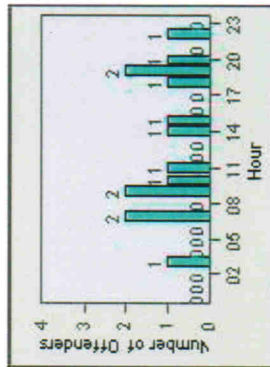

Redflex Redlight Offender Statistics

CONTRACT: Escondido LOCATION: ESC-VAAU-03 Valley
DATE FROM: 1/Jul/2006 DATE TO: 31/Jul/2006

LANE 1

LANE 2

LANE 3

Redflex Redlight Offender Statistics

CONTRACT: Escondido **LOCATION:** ESC-VAAU-03 Valley
DATE FROM: 1/Jul/2006 **DATE TO:** 31/Jul/2006

LANE 4

LANE 5

Redflex Redlight Offender Statistics

CONTRACT: Escondido **LOCATION:** ESC-VAU-03 Valley
DATE FROM: 1/Jul/2006 **DATE TO:** 31/Jul/2006

LANE 6

LANE TOTAL

Redflex Redlight Offender Statistics

CONTRACT: Escondido **LOCATION:** ESC-VAAU-03 Valley
DATE FROM: 1/Jul/2006 **DATE TO:** 31/Jul/2006