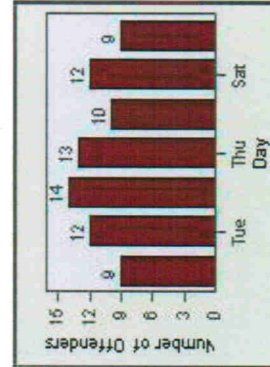

Redflex Redlight Offender Statistics

CONTRACT: Escondido   **LOCATION:** ESC-VAES-01 Intersection of Escondido Blvd and Valley Pkwy
DATE FROM: 1/Jul/2006   **DATE TO:** 31/Jul/2006

LANE 4

LANE 5