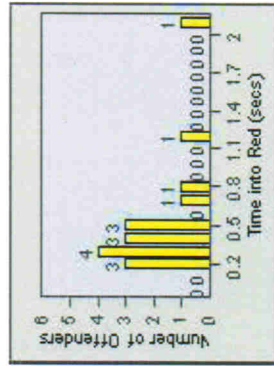

Redflex Redlight Offender Statistics

CONTRACT: Escondido   **LOCATION:** ESC-VPCC-01 Intersection of Centre City / Valley Pkwy
DATE FROM: 1/Jul/2006   **DATE TO:** 31/Jul/2006

LANE 1

LANE 2

LANE 3