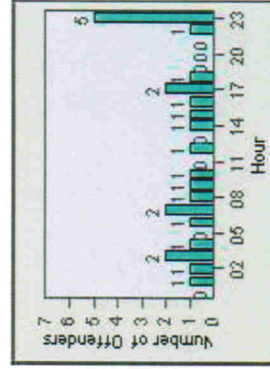

Redflex Redlight Offender Statistics

CONTRACT: Escondido   **LOCATION:** ESC-VPCC-01 Intersection of Centre City / Valley Pkwy
DATE FROM: 1/Jul/2006   **DATE TO:** 31/Jul/2006

LANE 4

LANE 5