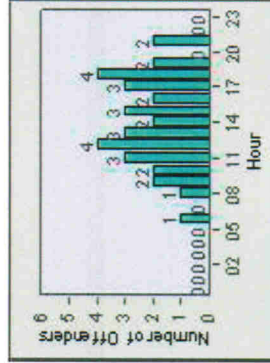

Redflex Redlight Offender Statistics

CONTRACT: Escondido
DATE FROM: 1/Jul/2006

LOCATION: ESC-WVTU-03 W. Valley Parkway
DATE TO: 31/Jul/2006

LANE 4