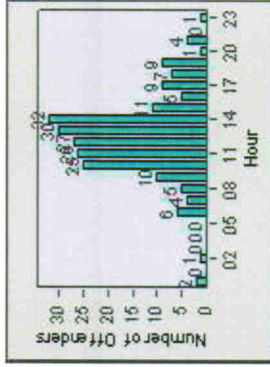

CONTRACT: Escondido LOCATION: ESC-WVTU-01 W. Valley Parkway
DATE FROM: 1/Jul/2006 DATE TO: 31/Jul/2006

LANE 6

LANE TOTAL

Redflex Redlight Offender Statistics

CONTRACT: Escondido **LOCATION:** ESC-WVTU-01 W. Valley Parkway
DATE FROM: 1/Jul/2006 **DATE TO:** 31/Jul/2006

Redflex Redlight Offender Statistics

CONTRACT: Escondido LOCATION: ESC-WVTU-03 W. Valley Parkway
DATE FROM: 1/Jul/2006 DATE TO: 31/Jul/2006

LANE 1

LANE 2

LANE 3

Redflex Redlight Offender Statistics

CONTRACT: Escondido
 DATE FROM: 1/Jul/2006