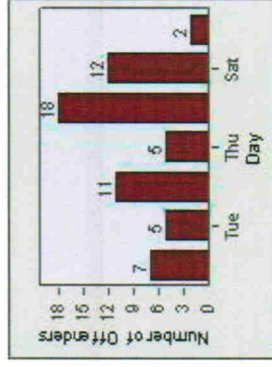

Redflex Redlight Offender Statistics

CONTRACT: Escondido **LOCATION:** ESC-VAAU-01 Valley
DATE FROM: 1/Jul/2006 **DATE TO:** 31/Jul/2006

LANE 1

LANE 2

LANE 3

Redflex Redlight Offender Statistics

CONTRACT: Escondido **LOCATION:** ESC-VAAU-01 Valley
DATE FROM: 1/Jul/2006 **DATE TO:** 31/Jul/2006

LANE 4

LANE 5

Redflex Redlight Offender Statistics

CONTRACT: Escondido LOCATION: ESC-VAAU-01 Valley
DATE FROM: 1/Jul/2006 DATE TO: 31/Jul/2006

LANE 6

LANE TOTAL

Redflex Redlight Offender Statistics

CONTRACT: Escondido **LOCATION:** ESC-VAAU-01 Valley
DATE FROM: 1/Jul/2006 **DATE TO:** 31/Jul/2006

Redflex Redlight Offender Statistics

CONTRACT: Escondido LOCATION: ESC-VAAU-03 Valley
DATE FROM: 1/Jul/2006 DATE TO: 31/Jul/2006

LANE 1

LANE 2

LANE 3

Redflex Redlight Offender Statistics

CONTRACT: Escondido **LOCATION:** ESC-VAAU-03 Valley
DATE FROM: 1/Jul/2006 **DATE TO:** 31/Jul/2006