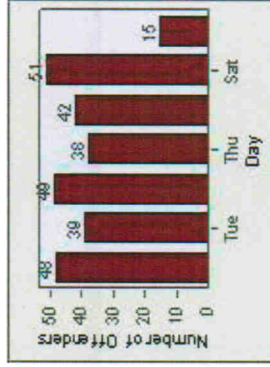

Redflex Redlight Offender Statistics

CONTRACT: Escondido LOCATION: ESC-VAAU-03 Valley
DATE FROM: 1/Jul/2006 DATE TO: 31/Jul/2006

LANE 1

LANE 2

LANE 3

Redflex Redlight Offender Statistics

CONTRACT: Escondido **LOCATION:** ESC-VAAU-03 Valley
DATE FROM: 1/Jul/2006 **DATE TO:** 31/Jul/2006

LANE 4

LANE 5

Redflex Redlight Offender Statistics

CONTRACT: Escondido **LOCATION:** ESC-VAU-03 Valley
DATE FROM: 1/Jul/2006 **DATE TO:** 31/Jul/2006

LANE 6

LANE TOTAL

Redflex Redlight Offender Statistics

CONTRACT: Escondido **LOCATION:** ESC-VAAU-03 Valley
DATE FROM: 1/Jul/2006 **DATE TO:** 31/Jul/2006

Redflex Redlight Offender Statistics

CONTRACT: Escondido **LOCATION:** ESC-VAES-01 Intersection of Escondido Blvd and Valley Pkwy
DATE FROM: 1/Jul/2006 **DATE TO:** 31/Jul/2006

LANE 1

LANE 2

LANE 3

Redflex Redlight Offender Statistics