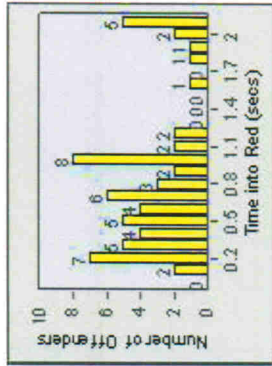

Redflex Redlight Offender Statistics

CONTRACT: Escondido **LOCATION:** ESC-VAAU-01 Valley
DATE FROM: 1/Jul/2006 **DATE TO:** 31/Jul/2006

LANE 1

LANE 2

LANE 3

Redflex Redlight Offender Statistics

CONTRACT: Escondido **LOCATION:** ESC-VAAU-01 Valley
DATE FROM: 1/Jul/2006 **DATE TO:** 31/Jul/2006

LANE 4

LANE 5

Redflex Redlight Offender Statistics

CONTRACT: Escondido LOCATION: ESC-VAAU-01 Valley
DATE FROM: 1/Jul/2006 DATE TO: 31/Jul/2006

LANE 6

LANE TOTAL

Redflex Redlight Offender Statistics

CONTRACT: Escondido **LOCATION:** ESC-VAAU-01 Valley
DATE FROM: 1/Jul/2006 **DATE TO:** 31/Jul/2006

Redflex Redlight Offender Statistics

CONTRACT: Escondido LOCATION: ESC-VAAU-03 Valley
DATE FROM: 1/Jul/2006 DATE TO: 31/Jul/2006

LANE 1

LANE 2

LANE 3

Redflex Redlight Offender Statistics

CONTRACT: Escondido **LOCATION:** ESC-VAAU-03 Valley
DATE FROM: 1/Jul/2006 **DATE TO:** 31/Jul/2006