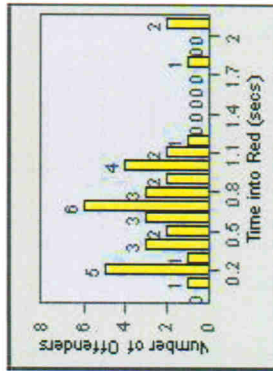

LANE 4

LANE 5

Redflex Redlight Offender Statistics

CONTRACT: Escondido LOCATION: ESC-SEJU-01 Second Av
DATE FROM: 1/Jul/2006 DATE TO: 31/Jul/2006

LANE 6

LANE TOTAL

Redflex Redlight Offender Statistics

CONTRACT: Escondido **LOCATION:** ESC-SEJU-01 Second Av
DATE FROM: 1/Jul/2006 **DATE TO:** 31/Jul/2006

Redflex Redlight Offender Statistics

CONTRACT: Escondido **LOCATION:** ESC-VAAU-01 Valley
DATE FROM: 1/Jul/2006 **DATE TO:** 31/Jul/2006

LANE 1

LANE 2

LANE 3

Redflex Redlight Offender Statistics

CONTRACT: Escondido **LOCATION:** ESC-VAAU-01 Valley
DATE FROM: 1/Jul/2006 **DATE TO:** 31/Jul/2006