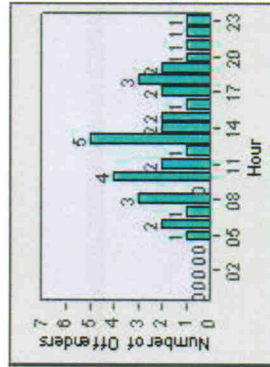

Redflex Redlight Offender Statistics

CONTRACT: Escondido   **LOCATION:** ESC-VAES-01 Intersection of Escondido Blvd and Valley Pkwy
DATE FROM: 1/Jul/2006   **DATE TO:** 31/Jul/2006

LANE 4