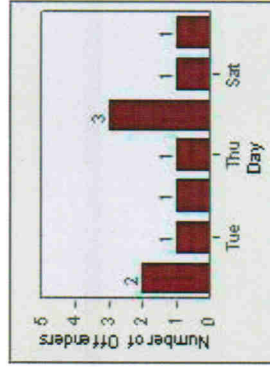

LANE 4

LANE 5

Redflex Redlight Offender Statistics

CONTRACT: Escondido **LOCATION:** ESC-VAU-03 Valley
DATE FROM: 1/Jul/2006 **DATE TO:** 31/Jul/2006

LANE 6

LANE TOTAL

Redflex Redlight Offender Statistics

CONTRACT: Escondido **LOCATION:** ESC-VAAU-03 Valley
DATE FROM: 1/Jul/2006 **DATE TO:** 31/Jul/2006