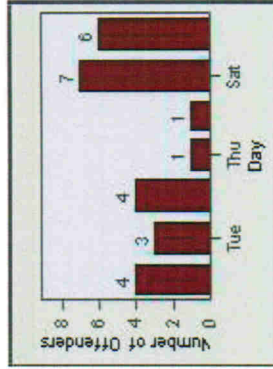

Redflex Redlight Offender Statistics

CONTRACT: Escondido **LOCATION:** ESC-SEJU-01 Second Av
DATE FROM: 1/Jul/2006 **DATE TO:** 31/Jul/2006

LANE 1

LANE 2

LANE 3

Redflex Redlight Offender Statistics

CONTRACT: Escondido **LOCATION:** ESC-SEJU-01 Second Av
DATE FROM: 1/Jul/2006 **DATE TO:** 31/Jul/2006

LANE 4

LANE 5

Redflex Redlight Offender Statistics

CONTRACT: Escondido LOCATION: ESC-SEJU-01 Second Av
DATE FROM: 1/Jul/2006 DATE TO: 31/Jul/2006

LANE 6

LANE TOTAL

Redflex Redlight Offender Statistics

CONTRACT: Escondido **LOCATION:** ESC-SEJU-01 Second Av
DATE FROM: 1/Jul/2006 **DATE TO:** 31/Jul/2006