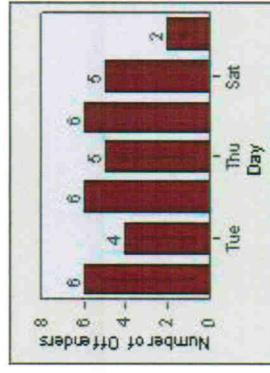

Redflex Redlight Offender Statistics

CONTRACT: Escondido
DATE FROM: 1/Jul/2006

LOCATION: ESC-WVTU-03 W. Valley Parkway
DATE TO: 31/Jul/2006

LANE 4