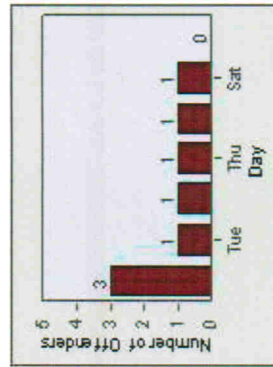

LANE 4

LANE 5

Redflex Redlight Offender Statistics

CONTRACT: Escondido LOCATION: ESC-SEJU-01 Second Av
DATE FROM: 1/Jul/2006 DATE TO: 31/Jul/2006

LANE 6

LANE TOTAL

Redflex Redlight Offender Statistics

CONTRACT: Escondido **LOCATION:** ESC-SEJU-01 Second Av
DATE FROM: 1/Jul/2006 **DATE TO:** 31/Jul/2006

Redflex Redlight Offender Statistics

CONTRACT: Escondido **LOCATION:** ESC-VAAU-01 Valley
DATE FROM: 1/Jul/2006 **DATE TO:** 31/Jul/2006

LANE 1

LANE 2

LANE 3

Redflex Redlight Offender Statistics

CONTRACT: Escondido **LOCATION:** ESC-VAAU-01 Valley
DATE FROM: 1/Jul/2006 **DATE TO:** 31/Jul/2006

LANE 4

LANE 5

Redflex Redlight Offender Statistics

CONTRACT: Escondido LOCATION: ESC-VAAU-01 Valley
DATE FROM: 1/Jul/2006 DATE TO: 31/Jul/2006

LANE 6

LANE TOTAL

Redflex Redlight Offender Statistics

CONTRACT: Escondido **LOCATION:** ESC-VAAU-01 Valley
DATE FROM: 1/Jul/2006 **DATE TO:** 31/Jul/2006