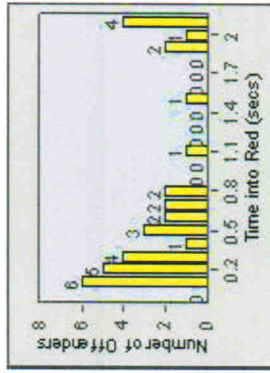

Redflex Redlight Offender Statistics

CONTRACT: Escondido
DATE FROM: 1/Jul/2006

LOCATION: ESC-WVTU-03 W. Valley Parkway
DATE TO: 31/Jul/2006

LANE 4