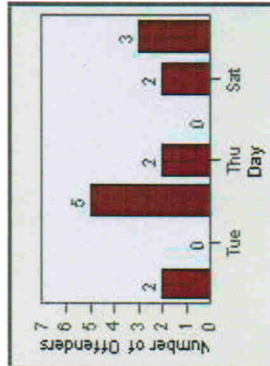

LANE 4

LANE 5

Redflex Redlight Offender Statistics

CONTRACT: Escondido LOCATION: ESC-VAAU-01 Valley
DATE FROM: 1/Jul/2006 DATE TO: 31/Jul/2006

LANE 6

LANE TOTAL

Redflex Redlight Offender Statistics

CONTRACT: Escondido **LOCATION:** ESC-VAAU-01 Valley
DATE FROM: 1/Jul/2006 **DATE TO:** 31/Jul/2006

Redflex Redlight Offender Statistics

CONTRACT: Escondido LOCATION: ESC-VAAU-03 Valley
DATE FROM: 1/Jul/2006 DATE TO: 31/Jul/2006

LANE 1

LANE 2

LANE 3

Redflex Redlight Offender Statistics

CONTRACT: Escondido **LOCATION:** ESC-VAAU-03 Valley
DATE FROM: 1/Jul/2006 **DATE TO:** 31/Jul/2006

LANE 4

LANE 5

Redflex Redlight Offender Statistics

CONTRACT: Escondido **LOCATION:** ESC-VAU-03 Valley
DATE FROM: 1/Jul/2006 **DATE TO:** 31/Jul/2006

LANE 6

LANE TOTAL

Redflex Redlight Offender Statistics

CONTRACT: Escondido **LOCATION:** ESC-VAAU-03 Valley
DATE FROM: 1/Jul/2006 **DATE TO:** 31/Jul/2006