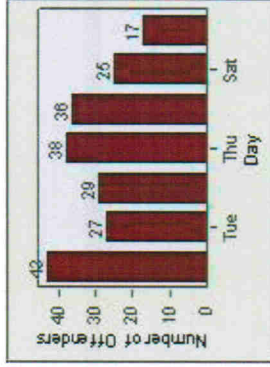

CONTRACT: Escondido LOCATION: ESC-WVTU-01 W. Valley Parkway
DATE FROM: 1/Jul/2006 DATE TO: 31/Jul/2006

LANE 6

LANE TOTAL

Redflex Redlight Offender Statistics

CONTRACT: Escondido **LOCATION:** ESC-WVTU-01 W. Valley Parkway
DATE FROM: 1/Jul/2006 **DATE TO:** 31/Jul/2006

Redflex Redlight Offender Statistics

CONTRACT: Escondido LOCATION: ESC-WVTU-03 W. Valley Parkway
DATE FROM: 1/Jul/2006 DATE TO: 31/Jul/2006

LANE 1

LANE 2

LANE 3

Redflex Redlight Offender Statistics

CONTRACT: Escondido
 DATE FROM: 1/Jul/2006