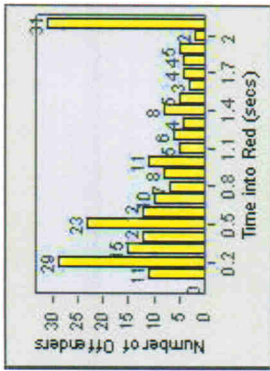

CONTRACT: Escondido LOCATION: ESC-WVTU-01 W. Valley Parkway
DATE FROM: 1/Jul/2006 DATE TO: 31/Jul/2006

LANE 6

LANE TOTAL

Redflex Redlight Offender Statistics

CONTRACT: Escondido **LOCATION:** ESC-WVTU-01 W. Valley Parkway
DATE FROM: 1/Jul/2006 **DATE TO:** 31/Jul/2006

Redflex Redlight Offender Statistics

CONTRACT: Escondido LOCATION: ESC-WVTU-03 W. Valley Parkway
DATE FROM: 1/Jul/2006 DATE TO: 31/Jul/2006

LANE 1

LANE 2

LANE 3

Redflex Redlight Offender Statistics

CONTRACT: Escondido
 DATE FROM: 1/Jul/2006