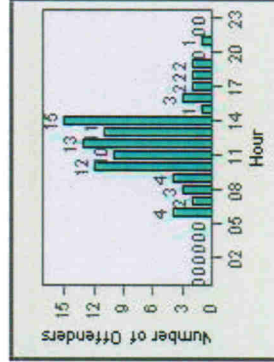

Redflex Redlight Offender Statistics

CONTRACT: Escondido   **LOCATION:** ESC-WVTU-01 W. Valley Parkway
DATE FROM: 1/Jul/2006   **DATE TO:** 31/Jul/2006

LANE 1