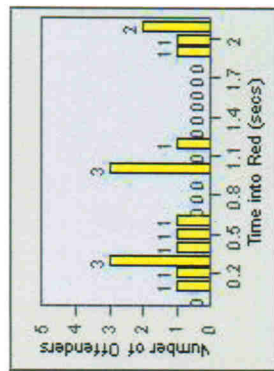

Redflex Redlight Offender Statistics

CONTRACT: Escondido **LOCATION:** ESC-VAAU-01 Valley
DATE FROM: 1/Jul/2006 **DATE TO:** 31/Jul/2006

LANE 1

LANE 2

LANE 3

Redflex Redlight Offender Statistics

CONTRACT: Escondido **LOCATION:** ESC-VAAU-01 Valley
DATE FROM: 1/Jul/2006 **DATE TO:** 31/Jul/2006

LANE 4

LANE 5

Redflex Redlight Offender Statistics

CONTRACT: Escondido LOCATION: ESC-VAAU-01 Valley
DATE FROM: 1/Jul/2006 DATE TO: 31/Jul/2006

LANE 6

LANE TOTAL

Redflex Redlight Offender Statistics

CONTRACT: Escondido **LOCATION:** ESC-VAAU-01 Valley
DATE FROM: 1/Jul/2006 **DATE TO:** 31/Jul/2006