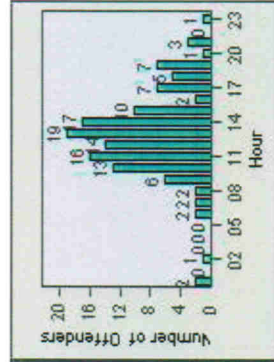

Redflex Redlight Offender Statistics

CONTRACT: Escondido   **LOCATION:** ESC-WVTU-01 W. Valley Parkway
DATE FROM: 1/Jul/2006   **DATE TO:** 31/Jul/2006

LANE 1

LANE 2

LANE 3