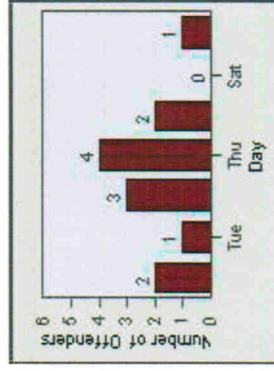

Redflex Redlight Offender Statistics

CONTRACT: Escondido   **LOCATION:** ESC-VPCC-01 Intersection of Centre City / Valley Pkwy
DATE FROM: 1/Jul/2006   **DATE TO:** 31/Jul/2006

LANE 1