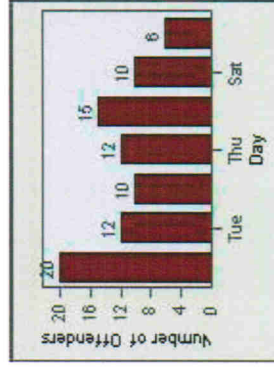

Redflex Redlight Offender Statistics

CONTRACT: Escondido   **LOCATION:** ESC-WVTU-01 W. Valley Parkway
DATE FROM: 1/Jul/2006   **DATE TO:** 31/Jul/2006

LANE 1