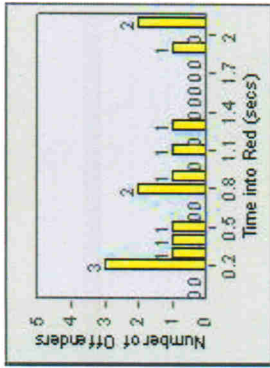

Redflex Redlight Offender Statistics

CONTRACT: Escondido **LOCATION:** ESC-SEJU-01 Second Av
DATE FROM: 1/Jul/2006 **DATE TO:** 31/Jul/2006

LANE 1

LANE 2

LANE 3

Redflex Redlight Offender Statistics

CONTRACT: Escondido **LOCATION:** ESC-SEJU-01 Second Av
DATE FROM: 1/Jul/2006 **DATE TO:** 31/Jul/2006

LANE 4

LANE 5

Redflex Redlight Offender Statistics

CONTRACT: Escondido LOCATION: ESC-SEJU-01 Second Av
DATE FROM: 1/Jul/2006 DATE TO: 31/Jul/2006

LANE 6

LANE TOTAL

Redflex Redlight Offender Statistics

CONTRACT: Escondido **LOCATION:** ESC-SEJU-01 Second Av
DATE FROM: 1/Jul/2006 **DATE TO:** 31/Jul/2006