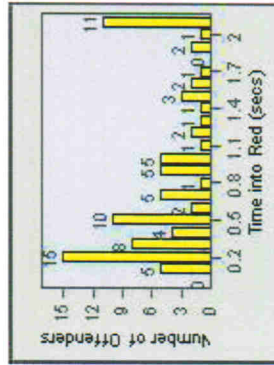

Redflex Redlight Offender Statistics

CONTRACT: Escondido   **LOCATION:** ESC-WVTU-01 W. Valley Parkway
DATE FROM: 1/Jul/2006   **DATE TO:** 31/Jul/2006

LANE 1