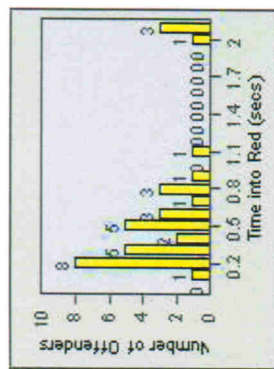

Redflex Redlight Offender Statistics

CONTRACT: Escondido **LOCATION:** ESC-VAES-01 Intersection of Escondido Blvd and Valley Pkwy
DATE FROM: 1/Jul/2006 **DATE TO:** 31/Jul/2006

LANE 1

LANE 2

LANE 3

Redflex Redlight Offender Statistics