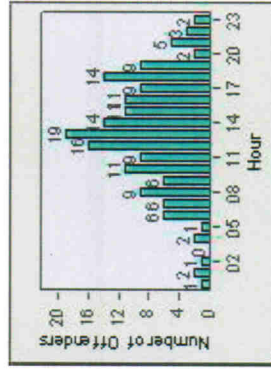

LANE 6

LANE TOTAL

Redflex Redlight Offender Statistics

CONTRACT: Escondido **LOCATION:** ESC-VAES-01 Intersection of Escondido Blvd and Valley Pkwy
DATE FROM: 1/Jul/2006 **DATE TO:** 31/Jul/2006

Redflex Redlight Offender Statistics