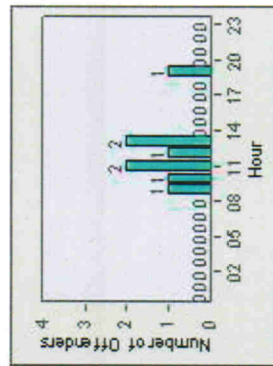

LANE 4

LANE 5

Redflex Redlight Offender Statistics

CONTRACT: Escondido LOCATION: ESC-SEJU-01 Second Av
DATE FROM: 1/Jul/2006 DATE TO: 31/Jul/2006

LANE 6

LANE TOTAL

Redflex Redlight Offender Statistics

CONTRACT: Escondido **LOCATION:** ESC-SEJU-01 Second Av
DATE FROM: 1/Jul/2006 **DATE TO:** 31/Jul/2006

Redflex Redlight Offender Statistics

CONTRACT: Escondido **LOCATION:** ESC-VAAU-01 Valley
DATE FROM: 1/Jul/2006 **DATE TO:** 31/Jul/2006

LANE 1

LANE 2

LANE 3

Redflex Redlight Offender Statistics

CONTRACT: Escondido **LOCATION:** ESC-VAAU-01 Valley
DATE FROM: 1/Jul/2006 **DATE TO:** 31/Jul/2006

LANE 4

LANE 5

Redflex Redlight Offender Statistics

CONTRACT: Escondido LOCATION: ESC-VAAU-01 Valley
DATE FROM: 1/Jul/2006 DATE TO: 31/Jul/2006

LANE 6

LANE TOTAL

Redflex Redlight Offender Statistics

CONTRACT: Escondido **LOCATION:** ESC-VAAU-01 Valley
DATE FROM: 1/Jul/2006 **DATE TO:** 31/Jul/2006