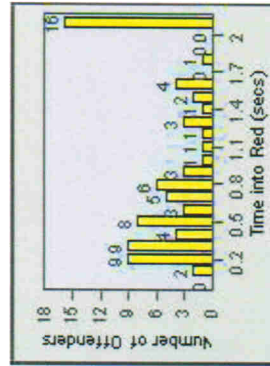

Redflex Redlight Offender Statistics

CONTRACT: Escondido   **LOCATION:** ESC-VAES-01 Intersection of Escondido Blvd and Valley Pkwy
DATE FROM: 1/Jul/2006   **DATE TO:** 31/Jul/2006

LANE 4

LANE 5