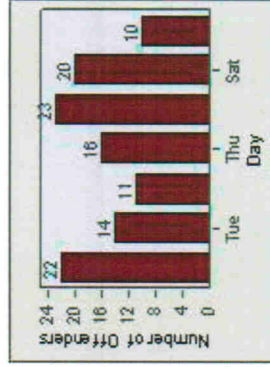

Redflex Redlight Offender Statistics

CONTRACT: Escondido LOCATION: ESC-WVTU-03 W. Valley Parkway
DATE FROM: 1/Jul/2006 DATE TO: 31/Jul/2006

LANE 1

LANE 2

LANE 3

Redflex Redlight Offender Statistics

CONTRACT: Escondido
 DATE FROM: 1/Jul/2006

LOCATION: ESC-WVTU-03 W. Valley Parkway
 DATE TO: 31/Jul/2006

LANE 4

LANE 5

Redflex Redlight Offender Statistics

CONTRACT: Escondido **LOCATION:** ESC-WVTU-03 W. Valley Parkway
DATE FROM: 1/Jul/2006 **DATE TO:** 31/Jul/2006

LANE 6

LANE TOTAL

Redflex Redlight Offender Statistics

CONTRACT: Escondido **LOCATION:** ESC-WVTU-03 W. Valley Parkway
DATE FROM: 1/Jul/2006 **DATE TO:** 31/Jul/2006