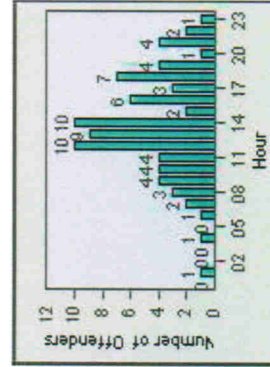

Redflex Redlight Offender Statistics

CONTRACT: Escondido   **LOCATION:** ESC-VAES-01 Intersection of Escondido Blvd and Valley Pkwy
DATE FROM: 1/Jul/2006   **DATE TO:** 31/Jul/2006

LANE 4

LANE 5