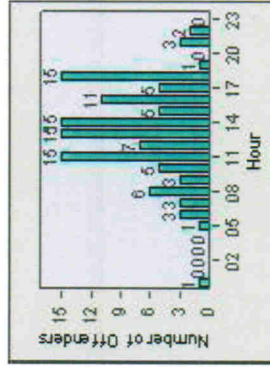

Redflex Redlight Offender Statistics

CONTRACT: Escondido LOCATION: ESC-WVTU-03 W. Valley Parkway
DATE FROM: 1/Jul/2006 DATE TO: 31/Jul/2006

LANE 1

LANE 2

LANE 3

Redflex Redlight Offender Statistics

CONTRACT: Escondido
 DATE FROM: 1/Jul/2006

LOCATION: ESC-WVTU-03 W. Valley Parkway
 DATE TO: 31/Jul/2006

LANE 4

LANE 5

Redflex Redlight Offender Statistics

CONTRACT: Escondido **LOCATION:** ESC-WVTU-03 W. Valley Parkway
DATE FROM: 1/Jul/2006 **DATE TO:** 31/Jul/2006

LANE 6

LANE TOTAL

Redflex Redlight Offender Statistics

CONTRACT: Escondido **LOCATION:** ESC-WVTU-03 W. Valley Parkway
DATE FROM: 1/Jul/2006 **DATE TO:** 31/Jul/2006