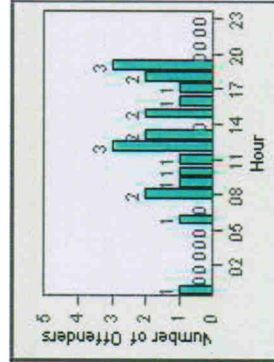

Redflex Redlight Offender Statistics

CONTRACT: Escondido   **LOCATION:** ESC-VAES-01 Intersection of Escondido Blvd and Valley Pkwy
DATE FROM: 1/Jul/2006   **DATE TO:** 31/Jul/2006

LANE 1