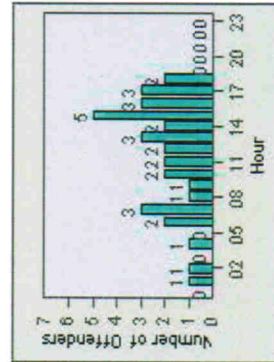

Redflex Redlight Offender Statistics

CONTRACT: Escondido **LOCATION:** ESC-VAES-01 Intersection of Escondido Blvd and Valley Pkwy
DATE FROM: 1/Jul/2006 **DATE TO:** 31/Jul/2006

LANE 1

LANE 2

LANE 3

Redflex Redlight Offender Statistics