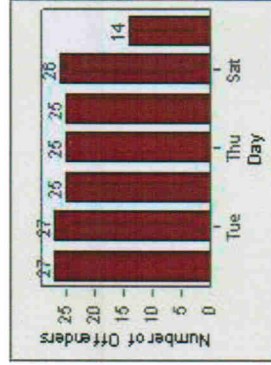

LANE 6

LANE TOTAL

Redflex Redlight Offender Statistics

CONTRACT: Escondido **LOCATION:** ESC-VAES-01 Intersection of Escondido Blvd and Valley Pkwy
DATE FROM: 1/Jul/2006 **DATE TO:** 31/Jul/2006

Redflex Redlight Offender Statistics