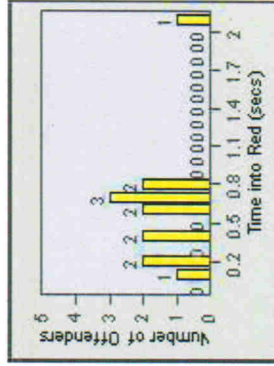

Redflex Redlight Offender Statistics

CONTRACT: Escondido   **LOCATION:** ESC-VPCC-01 Intersection of Centre City / Valley Pkwy
DATE FROM: 1/Jul/2006   **DATE TO:** 31/Jul/2006

LANE 1