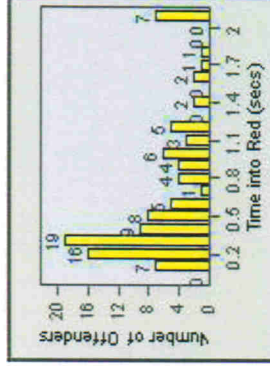

Redflex Redlight Offender Statistics

CONTRACT: Escondido
DATE FROM: 1/Jul/2006

LOCATION: ESC-WVTU-03 W. Valley Parkway
DATE TO: 31/Jul/2006

LANE 4

LANE 5