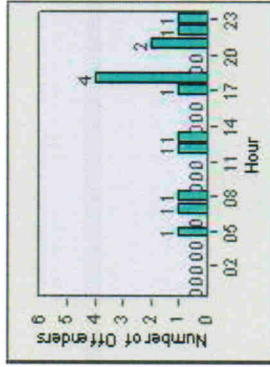

Redflex Redlight Offender Statistics

CONTRACT: Escondido **LOCATION:** ESC-SEJU-01 Second Av
DATE FROM: 1/Jul/2006 **DATE TO:** 31/Jul/2006

LANE 1

LANE 2

LANE 3

Redflex Redlight Offender Statistics

CONTRACT: Escondido **LOCATION:** ESC-SEJU-01 Second Av
DATE FROM: 1/Jul/2006 **DATE TO:** 31/Jul/2006

LANE 4

LANE 5

Redflex Redlight Offender Statistics

CONTRACT: Escondido LOCATION: ESC-SEJU-01 Second Av
DATE FROM: 1/Jul/2006 DATE TO: 31/Jul/2006

LANE 6

LANE TOTAL

Redflex Redlight Offender Statistics

CONTRACT: Escondido **LOCATION:** ESC-SEJU-01 Second Av
DATE FROM: 1/Jul/2006 **DATE TO:** 31/Jul/2006