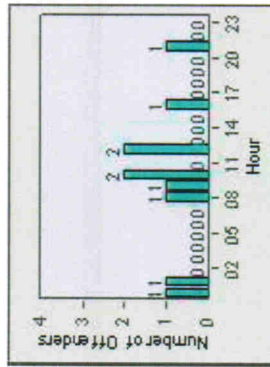

LANE 4

LANE 5

Redflex Redlight Offender Statistics

CONTRACT: Escondido **LOCATION:** ESC-VAU-03 Valley
DATE FROM: 1/Jul/2006 **DATE TO:** 31/Jul/2006

LANE 6

LANE TOTAL

Redflex Redlight Offender Statistics

CONTRACT: Escondido **LOCATION:** ESC-VAAU-03 Valley
DATE FROM: 1/Jul/2006 **DATE TO:** 31/Jul/2006

Redflex Redlight Offender Statistics

CONTRACT: Escondido **LOCATION:** ESC-VAES-01 Intersection of Escondido Blvd and Valley Pkwy
DATE FROM: 1/Jul/2006 **DATE TO:** 31/Jul/2006

LANE 1

LANE 2

LANE 3

Redflex Redlight Offender Statistics