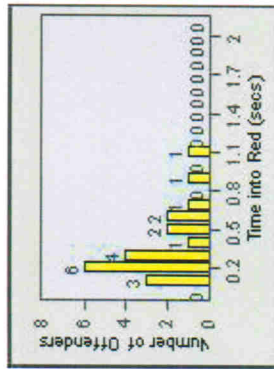

Redflex Redlight Offender Statistics

CONTRACT: Escondido   **LOCATION:** ESC-VAES-01 Intersection of Escondido Blvd and Valley Pkwy
DATE FROM: 1/Jul/2006   **DATE TO:** 31/Jul/2006

LANE 1