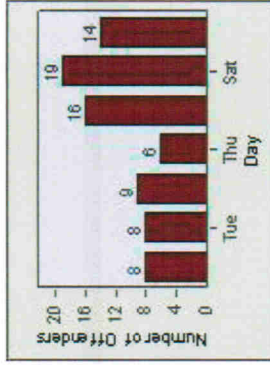

Redflex Redlight Offender Statistics

CONTRACT: Escondido **LOCATION:** ESC-SEJU-01 Second Av
DATE FROM: 1/Jul/2006 **DATE TO:** 31/Jul/2006

LANE 1

LANE 2

LANE 3

Redflex Redlight Offender Statistics

CONTRACT: Escondido **LOCATION:** ESC-SEJU-01 Second Av
DATE FROM: 1/Jul/2006 **DATE TO:** 31/Jul/2006

LANE 4

LANE 5

Redflex Redlight Offender Statistics

CONTRACT: Escondido LOCATION: ESC-SEJU-01 Second Av
DATE FROM: 1/Jul/2006 DATE TO: 31/Jul/2006

LANE 6

LANE TOTAL

Redflex Redlight Offender Statistics

CONTRACT: Escondido **LOCATION:** ESC-SEJU-01 Second Av
DATE FROM: 1/Jul/2006 **DATE TO:** 31/Jul/2006

Redflex Redlight Offender Statistics

CONTRACT: Escondido **LOCATION:** ESC-VAAU-01 Valley
DATE FROM: 1/Jul/2006 **DATE TO:** 31/Jul/2006

LANE 1

LANE 2

LANE 3

Redflex Redlight Offender Statistics

CONTRACT: Escondido **LOCATION:** ESC-VAAU-01 Valley
DATE FROM: 1/Jul/2006 **DATE TO:** 31/Jul/2006