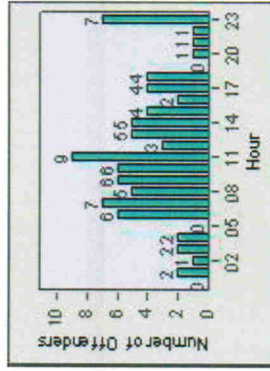

Redflex Redlight Offender Statistics

CONTRACT: Escondido   **LOCATION:** ESC-VPCC-01 Intersection of Centre City / Valley Pkwy
DATE FROM: 1/Jul/2006   **DATE TO:** 31/Jul/2006