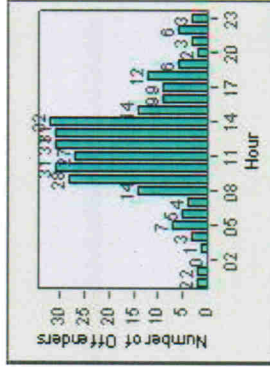

Redflex Redlight Offender Statistics

CONTRACT: Escondido LOCATION: ESC-VAAU-03 Valley
DATE FROM: 1/Jul/2006 DATE TO: 31/Jul/2006

LANE 1

LANE 2

LANE 3

Redflex Redlight Offender Statistics

CONTRACT: Escondido **LOCATION:** ESC-VAAU-03 Valley
DATE FROM: 1/Jul/2006 **DATE TO:** 31/Jul/2006

LANE 4

LANE 5

Redflex Redlight Offender Statistics

CONTRACT: Escondido **LOCATION:** ESC-VAU-03 Valley
DATE FROM: 1/Jul/2006 **DATE TO:** 31/Jul/2006

LANE 6

LANE TOTAL

Redflex Redlight Offender Statistics

CONTRACT: Escondido **LOCATION:** ESC-VAAU-03 Valley
DATE FROM: 1/Jul/2006 **DATE TO:** 31/Jul/2006

Redflex Redlight Offender Statistics

CONTRACT: Escondido **LOCATION:** ESC-VAES-01 Intersection of Escondido Blvd and Valley Pkwy
DATE FROM: 1/Jul/2006 **DATE TO:** 31/Jul/2006

LANE 1

LANE 2

LANE 3

Redflex Redlight Offender Statistics