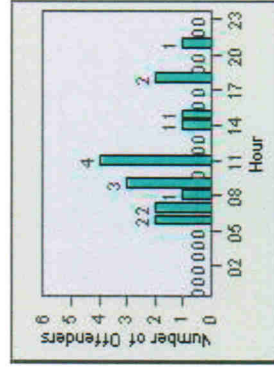

Redflex Redlight Offender Statistics

CONTRACT: Escondido   **LOCATION:** ESC-VPCC-01 Intersection of Centre City / Valley Pkwy
DATE FROM: 1/Jul/2006   **DATE TO:** 31/Jul/2006

LANE 1

LANE 2

LANE 3