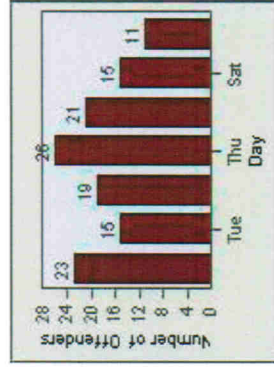

Redflex Redlight Offender Statistics

CONTRACT: Escondido   **LOCATION:** ESC-WVTU-01 W. Valley Parkway
DATE FROM: 1/Jul/2006   **DATE TO:** 31/Jul/2006

LANE 1

LANE 2

LANE 3