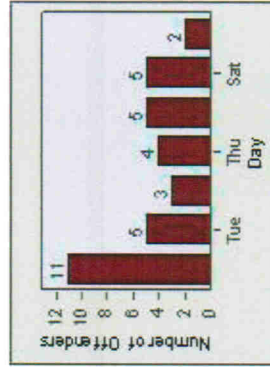

Redflex Redlight Offender Statistics

CONTRACT: Escondido   **LOCATION:** ESC-VAES-01 Intersection of Escondido Blvd and Valley Pkwy
DATE FROM: 1/Jul/2006   **DATE TO:** 31/Jul/2006

LANE 4