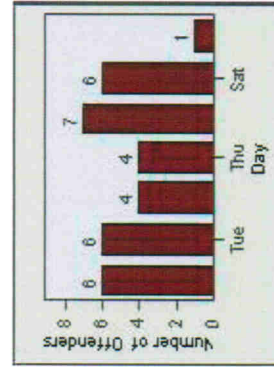

Redflex Redlight Offender Statistics

CONTRACT: Escondido **LOCATION:** ESC-VAES-01 Intersection of Escondido Blvd and Valley Pkwy
DATE FROM: 1/Jul/2006 **DATE TO:** 31/Jul/2006

LANE 1

LANE 2

LANE 3

Redflex Redlight Offender Statistics