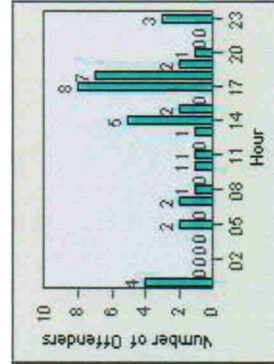

Redflex Redlight Offender Statistics

CONTRACT: Escondido **LOCATION:** ESC-SEJU-01 Second Av
DATE FROM: 1/Jul/2006 **DATE TO:** 31/Jul/2006

LANE 1

LANE 2

LANE 3

Redflex Redlight Offender Statistics

CONTRACT: Escondido **LOCATION:** ESC-SEJU-01 Second Av
DATE FROM: 1/Jul/2006 **DATE TO:** 31/Jul/2006

LANE 4

LANE 5

Redflex Redlight Offender Statistics

CONTRACT: Escondido LOCATION: ESC-SEJU-01 Second Av
DATE FROM: 1/Jul/2006 DATE TO: 31/Jul/2006

LANE 6

LANE TOTAL

Redflex Redlight Offender Statistics

CONTRACT: Escondido **LOCATION:** ESC-SEJU-01 Second Av
DATE FROM: 1/Jul/2006 **DATE TO:** 31/Jul/2006