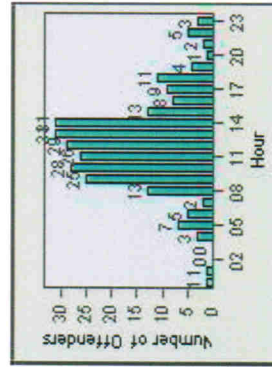

LANE 4

LANE 5

Redflex Redlight Offender Statistics

CONTRACT: Escondido **LOCATION:** ESC-VAU-03 Valley
DATE FROM: 1/Jul/2006 **DATE TO:** 31/Jul/2006

LANE 6

LANE TOTAL

Redflex Redlight Offender Statistics

CONTRACT: Escondido **LOCATION:** ESC-VAAU-03 Valley
DATE FROM: 1/Jul/2006 **DATE TO:** 31/Jul/2006