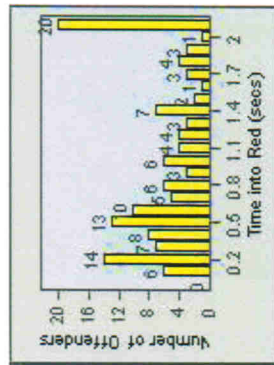

Redflex Redlight Offender Statistics

CONTRACT: Escondido   **LOCATION:** ESC-WVTU-01 W. Valley Parkway
DATE FROM: 1/Jul/2006   **DATE TO:** 31/Jul/2006

LANE 1

LANE 2

LANE 3