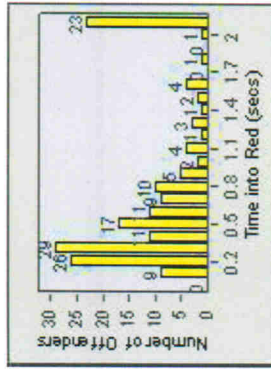

LANE 6

LANE TOTAL

Redflex Redlight Offender Statistics

CONTRACT: Escondido **LOCATION:** ESC-VAES-01 Intersection of Escondido Blvd and Valley Pkwy
DATE FROM: 1/Jul/2006 **DATE TO:** 31/Jul/2006

Redflex Redlight Offender Statistics