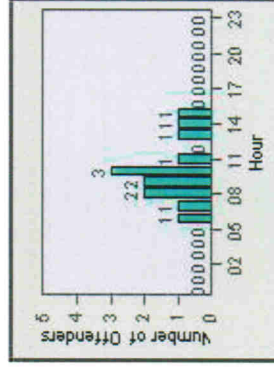

Redflex Redlight Offender Statistics

CONTRACT: Escondido   **LOCATION:** ESC-VPCC-01 Intersection of Centre City / Valley Pkwy
DATE FROM: 1/Jul/2006   **DATE TO:** 31/Jul/2006

LANE 1