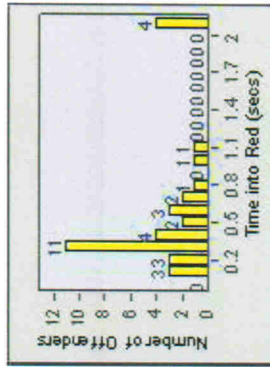

Redflex Redlight Offender Statistics

CONTRACT: Escondido   **LOCATION:** ESC-VAES-01 Intersection of Escondido Blvd and Valley Pkwy
DATE FROM: 1/Jul/2006   **DATE TO:** 31/Jul/2006

LANE 4