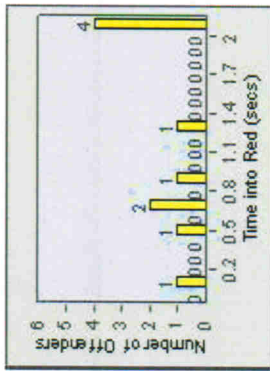

LANE 4

LANE 5

Redflex Redlight Offender Statistics

CONTRACT: Escondido **LOCATION:** ESC-VAU-03 Valley
DATE FROM: 1/Jul/2006 **DATE TO:** 31/Jul/2006

LANE 6

LANE TOTAL

Redflex Redlight Offender Statistics

CONTRACT: Escondido **LOCATION:** ESC-VAAU-03 Valley
DATE FROM: 1/Jul/2006 **DATE TO:** 31/Jul/2006