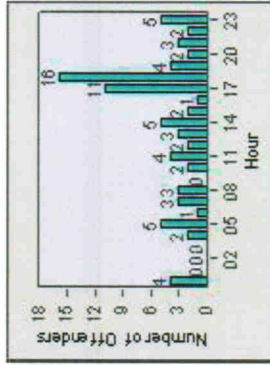

Redflex Redlight Offender Statistics

CONTRACT: Escondido **LOCATION:** ESC-SEJU-01 Second Av
DATE FROM: 1/Jul/2006 **DATE TO:** 31/Jul/2006

LANE 1

LANE 2

LANE 3

Redflex Redlight Offender Statistics

CONTRACT: Escondido **LOCATION:** ESC-SEJU-01 Second Av
DATE FROM: 1/Jul/2006 **DATE TO:** 31/Jul/2006

LANE 4

LANE 5

Redflex Redlight Offender Statistics

CONTRACT: Escondido LOCATION: ESC-SEJU-01 Second Av
DATE FROM: 1/Jul/2006 DATE TO: 31/Jul/2006

LANE 6

LANE TOTAL

Redflex Redlight Offender Statistics

CONTRACT: Escondido **LOCATION:** ESC-SEJU-01 Second Av
DATE FROM: 1/Jul/2006 **DATE TO:** 31/Jul/2006

Redflex Redlight Offender Statistics

CONTRACT: Escondido **LOCATION:** ESC-VAAU-01 Valley
DATE FROM: 1/Jul/2006 **DATE TO:** 31/Jul/2006

LANE 1

LANE 2

LANE 3

Redflex Redlight Offender Statistics

CONTRACT: Escondido **LOCATION:** ESC-VAAU-01 Valley
DATE FROM: 1/Jul/2006 **DATE TO:** 31/Jul/2006