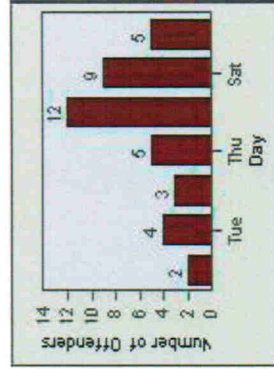

Redflex Redlight Offender Statistics

CONTRACT: Escondido **LOCATION:** ESC-SEJU-01 Second Av
DATE FROM: 1/Jul/2006 **DATE TO:** 31/Jul/2006

LANE 1

LANE 2

LANE 3

Redflex Redlight Offender Statistics

CONTRACT: Escondido **LOCATION:** ESC-SEJU-01 Second Av
DATE FROM: 1/Jul/2006 **DATE TO:** 31/Jul/2006

LANE 4

LANE 5

Redflex Redlight Offender Statistics

CONTRACT: Escondido LOCATION: ESC-SEJU-01 Second Av
DATE FROM: 1/Jul/2006 DATE TO: 31/Jul/2006

LANE 6

LANE TOTAL

Redflex Redlight Offender Statistics

CONTRACT: Escondido **LOCATION:** ESC-SEJU-01 Second Av
DATE FROM: 1/Jul/2006 **DATE TO:** 31/Jul/2006