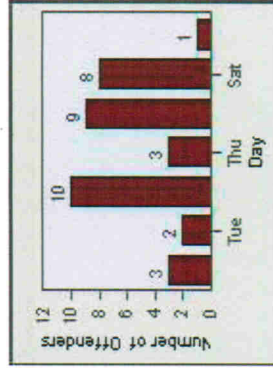

Redflex Redlight Offender Statistics

CONTRACT: Escondido **LOCATION:** ESC-SEJU-01 Second Av
DATE FROM: 1/Jul/2006 **DATE TO:** 31/Jul/2006

LANE 1

LANE 2

LANE 3

Redflex Redlight Offender Statistics

CONTRACT: Escondido **LOCATION:** ESC-SEJU-01 Second Av
DATE FROM: 1/Jul/2006 **DATE TO:** 31/Jul/2006

LANE 4

LANE 5

Redflex Redlight Offender Statistics

CONTRACT: Escondido LOCATION: ESC-SEJU-01 Second Av
DATE FROM: 1/Jul/2006 DATE TO: 31/Jul/2006

LANE 6

LANE TOTAL

Redflex Redlight Offender Statistics

CONTRACT: Escondido **LOCATION:** ESC-SEJU-01 Second Av
DATE FROM: 1/Jul/2006 **DATE TO:** 31/Jul/2006

Redflex Redlight Offender Statistics

CONTRACT: Escondido **LOCATION:** ESC-VAAU-01 Valley
DATE FROM: 1/Jul/2006 **DATE TO:** 31/Jul/2006

LANE 1

LANE 2

LANE 3

Redflex Redlight Offender Statistics

CONTRACT: Escondido **LOCATION:** ESC-VAAU-01 Valley
DATE FROM: 1/Jul/2006 **DATE TO:** 31/Jul/2006