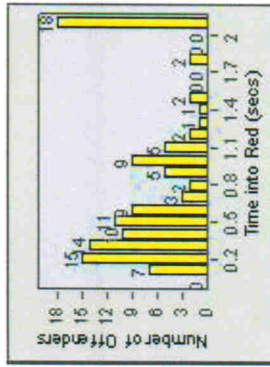

Redflex Redlight Offender Statistics

CONTRACT: Escondido LOCATION: ESC-WVTU-03 W. Valley Parkway
DATE FROM: 1/Jul/2006 DATE TO: 31/Jul/2006

LANE 1

LANE 2

LANE 3

Redflex Redlight Offender Statistics

CONTRACT: Escondido
 DATE FROM: 1/Jul/2006

LOCATION: ESC-WVTU-03 W. Valley Parkway
 DATE TO: 31/Jul/2006

LANE 4

LANE 5

Redflex Redlight Offender Statistics

CONTRACT: Escondido **LOCATION:** ESC-WVTU-03 W. Valley Parkway
DATE FROM: 1/Jul/2006 **DATE TO:** 31/Jul/2006