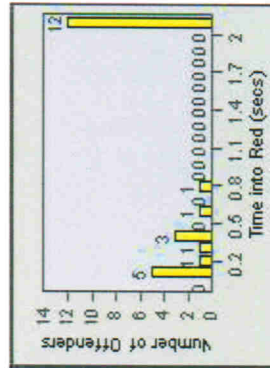

Redflex Redlight Offender Statistics

CONTRACT: Escondido   **LOCATION:** ESC-VPCC-01 Intersection of Centre City / Valley Pkwy
DATE FROM: 1/Jul/2006   **DATE TO:** 31/Jul/2006

LANE 4

LANE 5