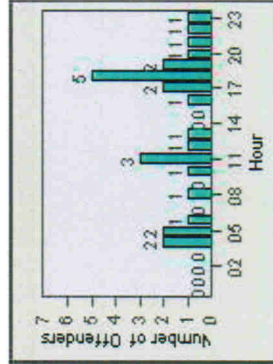

Redflex Redlight Offender Statistics

CONTRACT: Escondido **LOCATION:** ESC-SEJU-01 Second Av
DATE FROM: 1/Jul/2006 **DATE TO:** 31/Jul/2006

LANE 1

LANE 2

LANE 3

Redflex Redlight Offender Statistics

CONTRACT: Escondido **LOCATION:** ESC-SEJU-01 Second Av
DATE FROM: 1/Jul/2006 **DATE TO:** 31/Jul/2006

LANE 4

LANE 5

Redflex Redlight Offender Statistics

CONTRACT: Escondido LOCATION: ESC-SEJU-01 Second Av
DATE FROM: 1/Jul/2006 DATE TO: 31/Jul/2006

LANE 6

LANE TOTAL

Redflex Redlight Offender Statistics

CONTRACT: Escondido **LOCATION:** ESC-SEJU-01 Second Av
DATE FROM: 1/Jul/2006 **DATE TO:** 31/Jul/2006