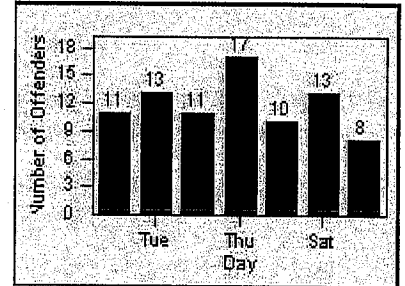

Redflex Redlight Offender Statistics

CONTRACT: Fremont
DATE FROM: 03-Mar-2012

LOCATION: FR-MIMO-01 Mission Blvd
DATE TO: 31-Mar-2012

LANE 1