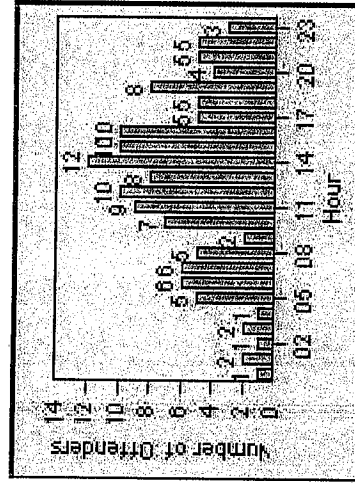

LANE 5

Redflex Redlight Offender Statistics

CONTRACT: Fremont **LOCATION:** FR-MIMO-01 Mission Blvd
DATE FROM: 01-Aug-2012 **DATE TO:** 31-Aug-2012

LANE TOTAL

Redflex Redlight Offender Statistics

CONTRACT: Fremont **LOCATION:** FR-MIMO-01 Mission Blvd
DATE FROM: 01-Sep-2012 **DATE TO:** 30-Sep-2012