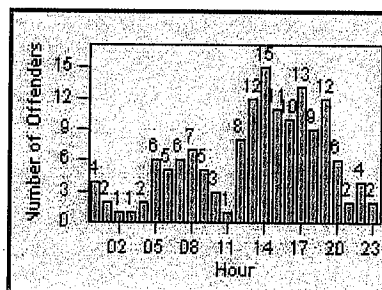

LOCATION: FR-MIMO-01 Mission Blvd
 DATE TO: 29-Feb-2012

LANE 4

LANE 5

LANE TOTAL

Redflex Redlight Offender Statistics

CONTRACT: Fremont
 DATE FROM: 03-Mar-2012

LOCATION: FR-MIMO-01 Mission Blvd
 DATE TO: 31-Mar-2012