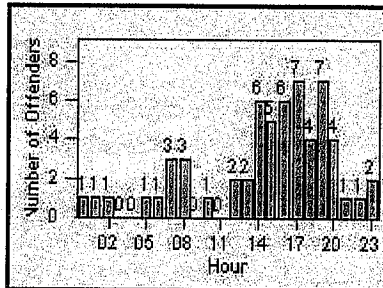

Redflex Redlight Offender Statistics

CONTRACT: Fremont
DATE FROM: 01-Feb-2012

LOCATION: FR-MIMO-01 Mission Blvd
DATE TO: 29-Feb-2012

LANE 1