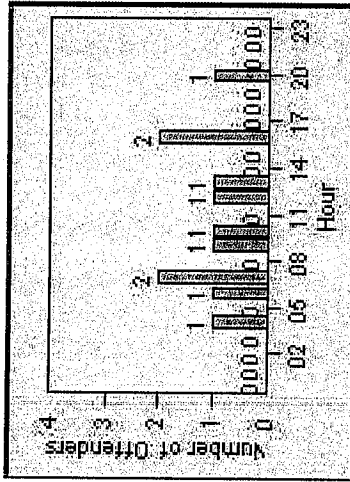

Redflex Redlight Offender Statistics

CONTRACT: Fremont   **LOCATION:** FR-MIMO-01 Mission Blvd
DATE FROM: 01-Sep-2012   **DATE TO:** 30-Sep-2012

LANE 1

LANE 2

6 1 4

LANE 3