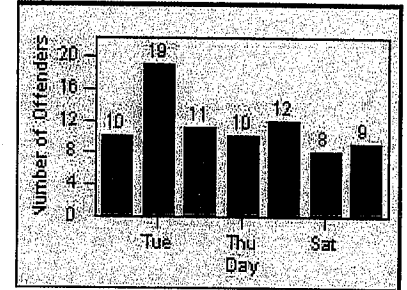

Redflex Redlight Offender Statistics

CONTRACT: Fremont
 DATE FROM: 01-Jan-2012

LOCATION: FR-MIMO-01 Mission Blvd
 DATE TO: 31-Jan-2012

LANE 1

8 3 3

LANE 2

6 1 2

LANE 3