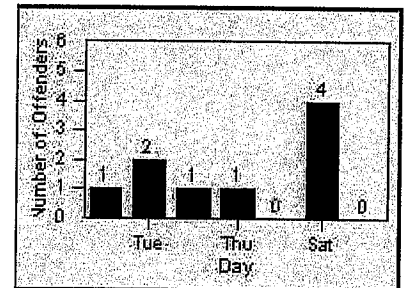

Redflex Redlight Offender Statistics

CONTRACT: Fremont
 DATE FROM: 01-Jan-2012

LOCATION: FR-MIMO-01 Mission Blvd
 DATE TO: 31-Jan-2012

LANE 1

8 3 3

LANE 2

6 1 2

LANE 3