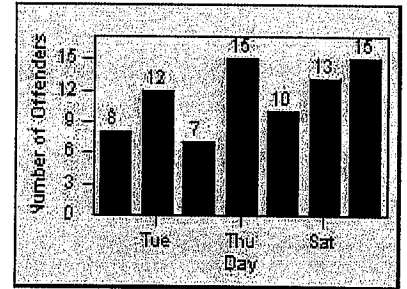

LANE 1

LANE 2

LANE 3

Redflex Redlight Offender Statistics

CONTRACT: Fremont
 DATE FROM: 03-Mar-2012

LOCATION: FR-MIMO-01 Mission Blvd
 DATE TO: 31-Mar-2012

LANE 4

LANE 5