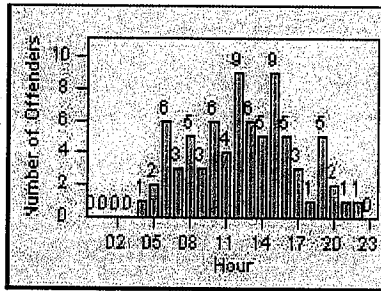

Redflex Redlight Offender Statistics

CONTRACT: Fremont   LOCATION: FR-MIMO-01 Mission Blvd
DATE FROM: 01-Jan-2012   DATE TO: 31-Jan-2012

LANE 4