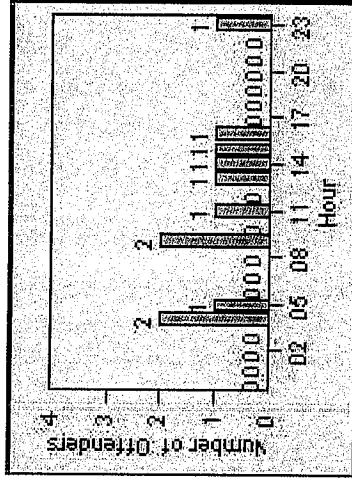

Redflex Redlight Offender Statistics

CONTRACT: Fremont   LOCATION: FR-MIMO-01 Mission Blvd
DATE FROM: 01-Oct-2012   DATE TO: 31-Oct-2012

LANE 1

LANE 2

4 3 4

LANE 3