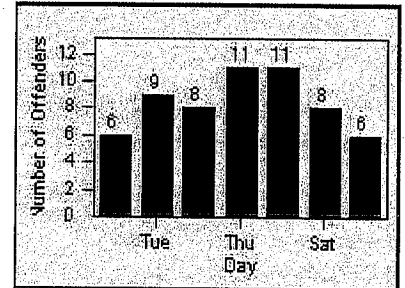

Redflex Redlight Offender Statistics

CONTRACT: Fremont
DATE FROM: 01-Feb-2012

LOCATION: FR-MIMO-01 Mission Blvd
DATE TO: 29-Feb-2012

LANE 1