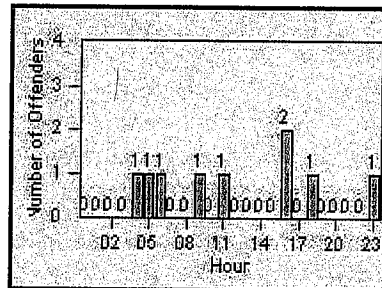

Redflex Redlight Offender Statistics

CONTRACT: Fremont
 DATE FROM: 01-Jan-2012

LOCATION: FR-MIMO-01 Mission Blvd
 DATE TO: 31-Jan-2012

LANE 1

8 3 3

LANE 2

6 1 2

LANE 3