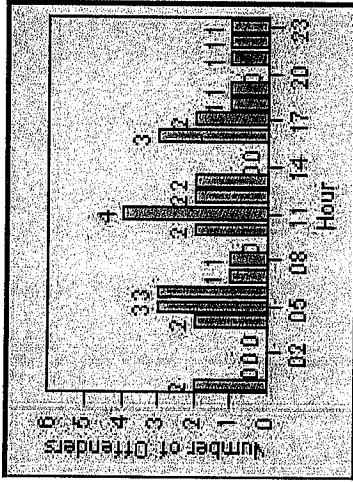

LANE TOTAL

Redflex Redlight Offender Statistics

CONTRACT: Fremont **LOCATION:** FR-MIMO-01 Mission Blvd
DATE FROM: 01-May-2012 **DATE TO:** 31-May-2012

LANE 1

LANE 2

LANE 3

Redflex Redlight Offender Statistics