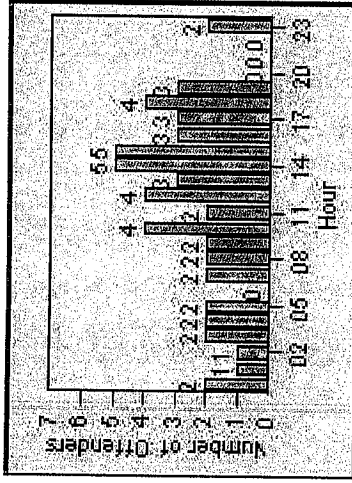

LANE 1

LANE 2

2 3 3

LANE 3

Redflex Redlight Offender Statistics

CONTRACT: Fremont **LOCATION:** FR-MIMO-01 Mission Blvd
DATE FROM: 01-Nov-2012 **DATE TO:** 30-Nov-2012

12
 4
 3

LANE 4

LANE 5

Redflex Redlight Offender Statistics

CONTRACT: Fremont **LOCATION:** FR-MIMO-01 Mission Blvd
DATE FROM: 01-Nov-2012 **DATE TO:** 30-Nov-2012

LANE TOTAL

Redflex Redlight Offender Statistics

CONTRACT: Fremont **LOCATION:** FR-MIMO-01 Mission Blvd
DATE FROM: 01-Dec-2012 **DATE TO:** 31-Dec-2012

LANE 1

4 e 4

LANE 2

LANE 3

Redflex Redlight Offender Statistics

CONTRACT: Fremont LOCATION: FR-MIMO-01 Mission Blvd
 DATE FROM: 01-Dec-2012 DATE TO: 31-Dec-2012

11 0 8

LANE 4

Redflex Redlight Offender Statistics

CONTRACT: Fremont **LOCATION:** FR-MIMO-01 Mission Blvd
DATE FROM: 01-Dec-2012 **DATE TO:** 31-Dec-2012

LANE TOTAL