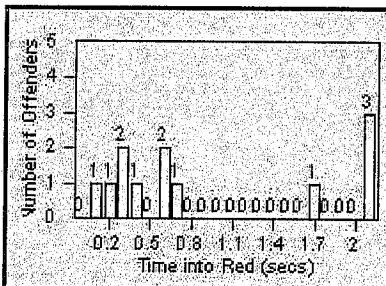

Redflex Redlight Offender Statistics

CONTRACT: Fremont
DATE FROM: 03-Mar-2012

LOCATION: FR-MIMO-01 Mission Blvd
DATE TO: 31-Mar-2012

LANE 1

LANE 2

LANE 3