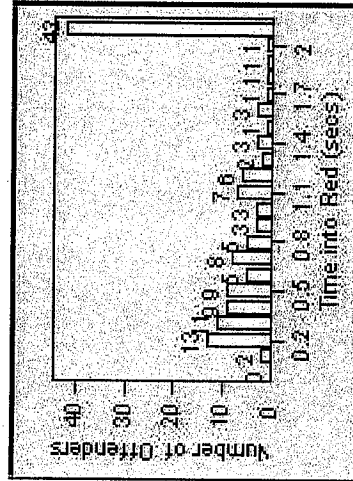

Redflex Redlight Offender Statistics

CONTRACT: Fremont   **LOCATION:** FR-MIMO-01 Mission Blvd
DATE FROM: 01-Sep-2012   **DATE TO:** 30-Sep-2012

LANE TOTAL