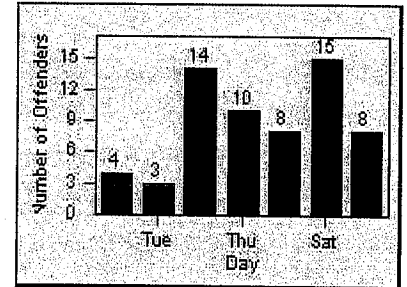

Redflex Redlight Offender Statistics

CONTRACT: Fremont
DATE FROM: 01-Feb-2012

LOCATION: FR-MIMO-01 Mission Blvd
DATE TO: 29-Feb-2012

LANE 4