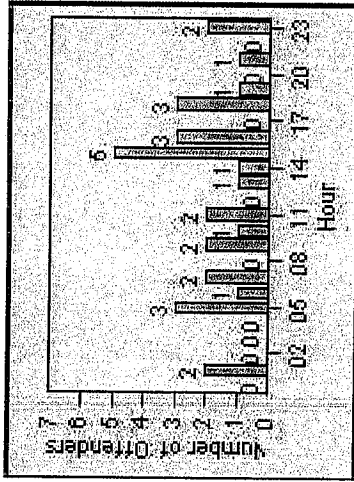

Redflex Redlight Offender Statistics

CONTRACT: Fremont   **LOCATION:** FR-MIMO-01 Mission Blvd
DATE FROM: 01-Sep-2012   **DATE TO:** 30-Sep-2012

LANE 1

LANE 2