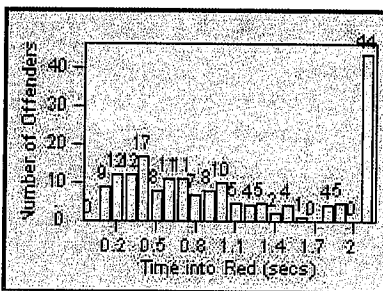

Redflex Redlight Offender Statistics

CONTRACT: Fremont LOCATION: FR-MIMO-01 Mission Blvd
 DATE FROM: 01-Jan-2012 DATE TO: 31-Jan-2012

LANE 4

LANE 5

LANE TOTAL

Redflex Redlight Offender Statistics

CONTRACT: Fremont
 DATE FROM: 01-Feb-2012