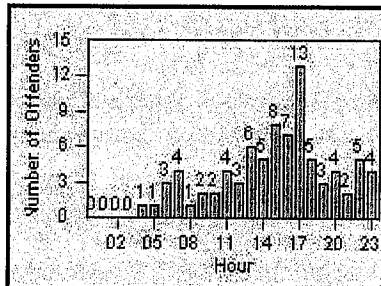

Redflex Redlight Offender Statistics

CONTRACT: Fremont
DATE FROM: 03-Mar-2012

LOCATION: FR-MIMO-01 Mission Blvd
DATE TO: 31-Mar-2012

LANE 1