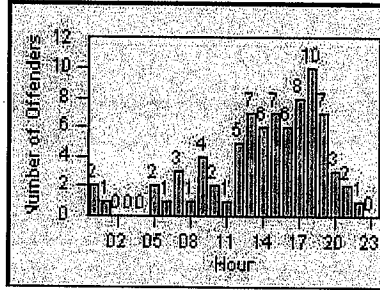

Redflex Redlight Offender Statistics

CONTRACT: Fremont
 DATE FROM: 01-Jan-2012

LOCATION: FR-MIMO-01 Mission Blvd
 DATE TO: 31-Jan-2012

LANE 1

8 3 3

LANE 2

6 1 2

LANE 3