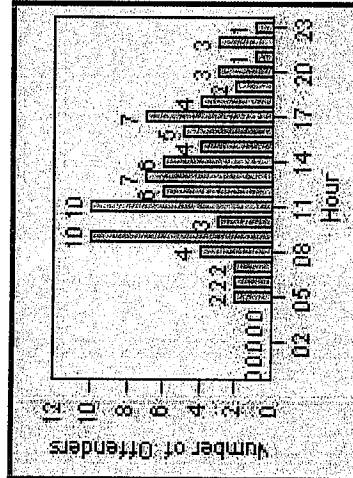

LANE 1

LANE 2

6 1 4

LANE 3

Redflex Redlight Offender Statistics

CONTRACT: Fremont **LOCATION:** FR-MIMO-01 Mission Blvd
DATE FROM: 01-Sep-2012 **DATE TO:** 30-Sep-2012

9 2 2

LANE 4