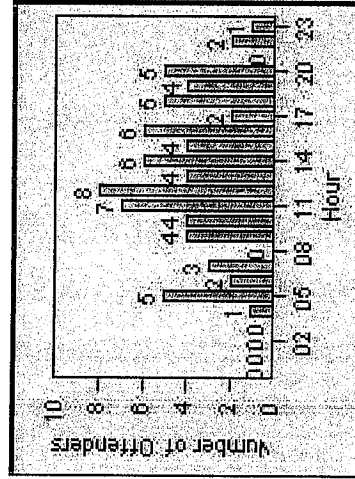

Redflex Redlight Offender Statistics

CONTRACT: Fremont **LOCATION:** FR-MIMO-01 Mission Blvd
DATE FROM: 01-Oct-2012 **DATE TO:** 31-Oct-2012

LANE TOTAL

Redflex Redlight Offender Statistics

CONTRACT: Fremont **LOCATION:** FR-MIMO-01 Mission Blvd
DATE FROM: 01-Nov-2012 **DATE TO:** 30-Nov-2012

LANE 1

LANE 2

2 3 3

LANE 3

Redflex Redlight Offender Statistics

CONTRACT: Fremont **LOCATION:** FR-MIMO-01 Mission Blvd
DATE FROM: 01-Nov-2012 **DATE TO:** 30-Nov-2012

12
 4
 3

LANE 4

LANE 5

Redflex Redlight Offender Statistics

CONTRACT: Fremont **LOCATION:** FR-MIMO-01 Mission Blvd
DATE FROM: 01-Nov-2012 **DATE TO:** 30-Nov-2012

LANE TOTAL

Redflex Redlight Offender Statistics

CONTRACT: Fremont **LOCATION:** FR-MIMO-01 Mission Blvd
DATE FROM: 01-Dec-2012 **DATE TO:** 31-Dec-2012