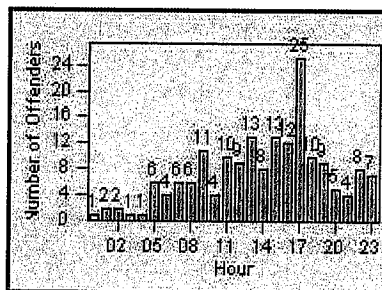

Redflex Redlight Offender Statistics

CONTRACT: Fremont
DATE FROM: 03-Mar-2012

LOCATION: FR-MIMO-01 Mission Blvd
DATE TO: 31-Mar-2012

LANE 4

LANE 5

LANE TOTAL