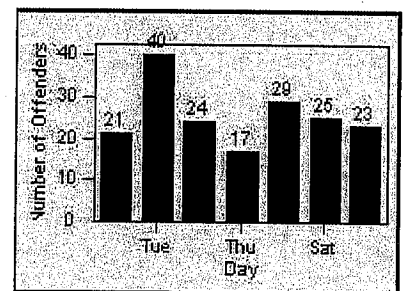

Redflex Redlight Offender Statistics

CONTRACT: Fremont LOCATION: FR-MIMO-01 Mission Blvd
 DATE FROM: 01-Jan-2012 DATE TO: 31-Jan-2012

LANE 4

LANE 5

LANE TOTAL

Redflex Redlight Offender Statistics

CONTRACT: Fremont
 DATE FROM: 01-Feb-2012