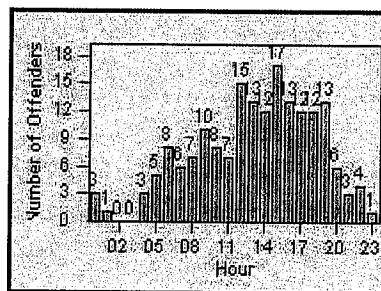

Redflex Redlight Offender Statistics

CONTRACT: Fremont LOCATION: FR-MIMO-01 Mission Blvd
 DATE FROM: 01-Jan-2012 DATE TO: 31-Jan-2012

LANE 4

LANE 5

LANE TOTAL

Redflex Redlight Offender Statistics

CONTRACT: Fremont
 DATE FROM: 01-Feb-2012