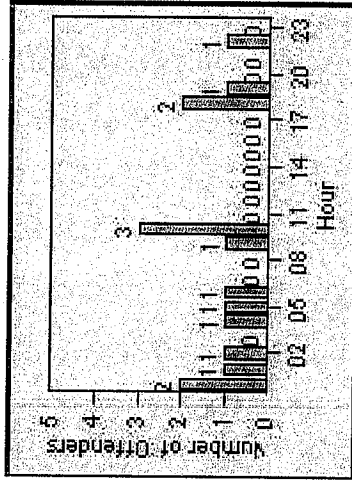

LANE TOTAL

Redflex Redlight Offender Statistics

CONTRACT: Fremont **LOCATION:** FR-MIMO-01 Mission Blvd
DATE FROM: 01-Jun-2012 **DATE TO:** 30-Jun-2012

LANE 1

LANE 2

8 0 1

LANE 3

Redflex Redlight Offender Statistics