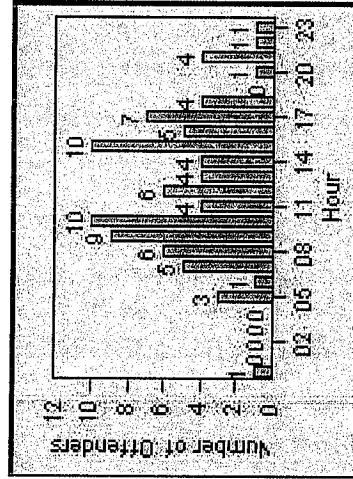

Redflex Redlight Offender Statistics

CONTRACT: Fremont LOCATION: FR-MIMO-01 Mission Blvd
DATE FROM: 01-Apr-2012 DATE TO: 30-Apr-2012

7 2 9

LANE 4

LANE 5