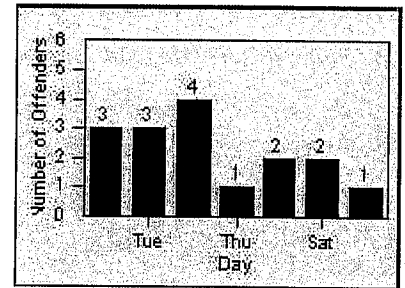

LOCATION: FR-MIMO-01 Mission Blvd
 DATE TO: 29-Feb-2012

LANE 1

9 0 1

LANE 2

6 0 0

LANE 3

Redflex Redlight Offender Statistics

CONTRACT: Fremont
 DATE FROM: 01-Feb-2012

LOCATION: FR-MIMO-01 Mission Blvd
 DATE TO: 29-Feb-2012

LANE 4

LANE 5

LANE TOTAL

Redflex Redlight Offender Statistics

CONTRACT: Fremont
 DATE FROM: 03-Mar-2012

LOCATION: FR-MIMO-01 Mission Blvd
 DATE TO: 31-Mar-2012