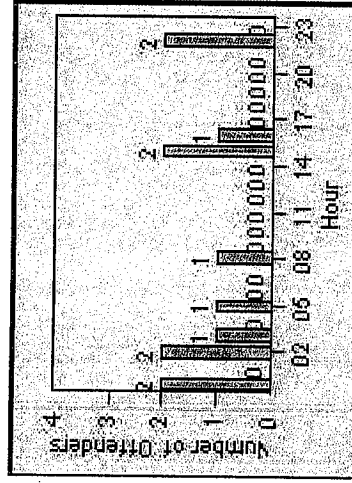

LANE 1

LANE 2

2 3 3

LANE 3

Redflex Redlight Offender Statistics

CONTRACT: Fremont **LOCATION:** FR-MIMO-01 Mission Blvd
DATE FROM: 01-Nov-2012 **DATE TO:** 30-Nov-2012

12
 4
 3

LANE 4

LANE 5

Redflex Redlight Offender Statistics

CONTRACT: Fremont **LOCATION:** FR-MIMO-01 Mission Blvd
DATE FROM: 01-Nov-2012 **DATE TO:** 30-Nov-2012

LANE TOTAL

Redflex Redlight Offender Statistics

CONTRACT: Fremont **LOCATION:** FR-MIMO-01 Mission Blvd
DATE FROM: 01-Dec-2012 **DATE TO:** 31-Dec-2012

LANE 1

4 e 4

LANE 2

LANE 3

Redflex Redlight Offender Statistics

CONTRACT: Fremont LOCATION: FR-MIMO-01 Mission Blvd
 DATE FROM: 01-Dec-2012 DATE TO: 31-Dec-2012

11 0 8

LANE 4