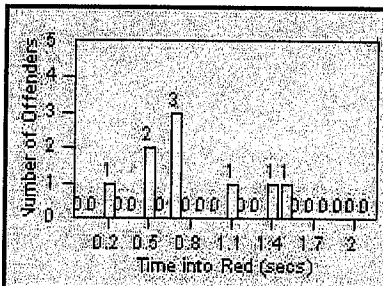

Redflex Redlight Offender Statistics

CONTRACT: Fremont
 DATE FROM: 01-Jan-2012

LOCATION: FR-MIMO-01 Mission Blvd
 DATE TO: 31-Jan-2012

LANE 1

8 3 3

LANE 2

6 1 2

LANE 3