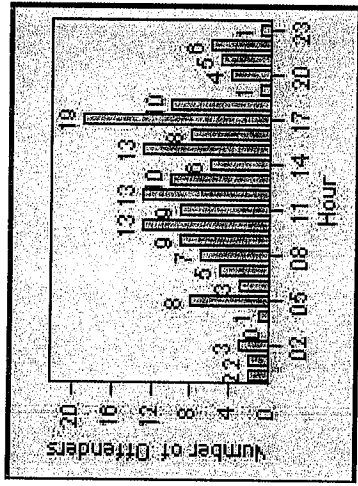

Redflex Redlight Offender Statistics

CONTRACT: Fremont   **LOCATION:** FR-MIMO-01 Mission Blvd
DATE FROM: 01-Apr-2012   **DATE TO:** 30-Apr-2012

LANE TOTAL