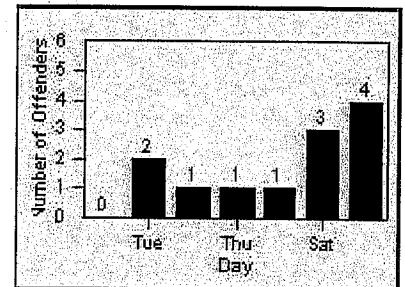

Redflex Redlight Offender Statistics

CONTRACT: Fremont
DATE FROM: 03-Mar-2012

LOCATION: FR-MIMO-01 Mission Blvd
DATE TO: 31-Mar-2012

LANE 1

LANE 2

LANE 3