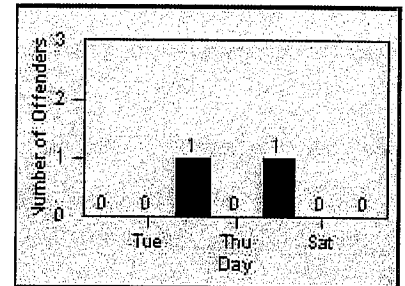

Redflex Redlight Offender Statistics

CONTRACT: Fremont
DATE FROM: 03-Mar-2012

LOCATION: FR-MIMO-01 Mission Blvd
DATE TO: 31-Mar-2012

LANE 1

LANE 2

LANE 3