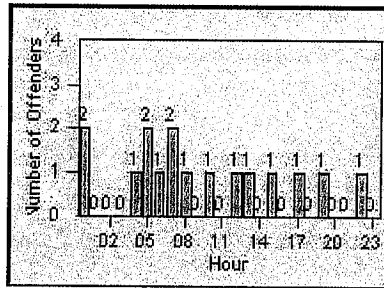

LOCATION: FR-MIMO-01 Mission Blvd
 DATE TO: 29-Feb-2012

LANE 1

9 0 1

LANE 2

6 0 0

LANE 3

Redflex Redlight Offender Statistics

CONTRACT: Fremont
 DATE FROM: 01-Feb-2012