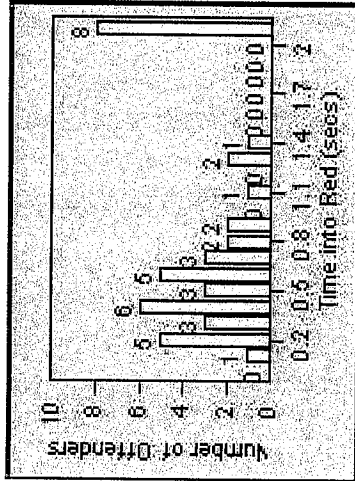

Redflex Redlight Offender Statistics

CONTRACT: Fremont   LOCATION: FR-MIMO-01 Mission Blvd
DATE FROM: 01-Oct-2012   DATE TO: 31-Oct-2012

LANE 1

LANE 2