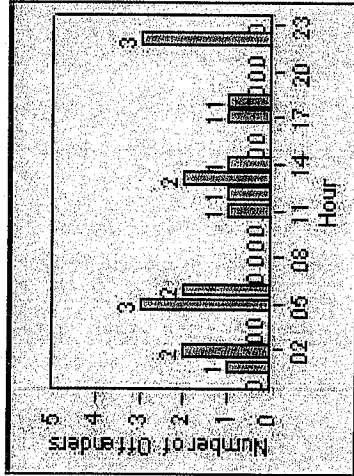

Redflex Redlight Offender Statistics

CONTRACT: Fremont LOCATION: FR-MIMO-01 Mission Blvd
DATE FROM: 01-Apr-2012 DATE TO: 30-Apr-2012

7 2 9

LANE 4