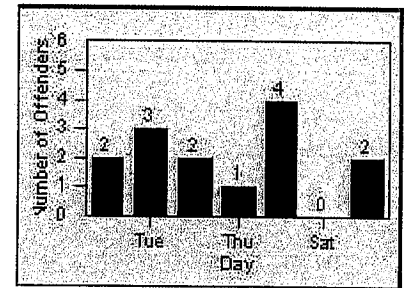

Redflex Redlight Offender Statistics

CONTRACT: Fremont
 DATE FROM: 01-Jan-2012

LOCATION: FR-MIMO-01 Mission Blvd
 DATE TO: 31-Jan-2012

LANE 1

8 3 3

LANE 2

6 1 2

LANE 3