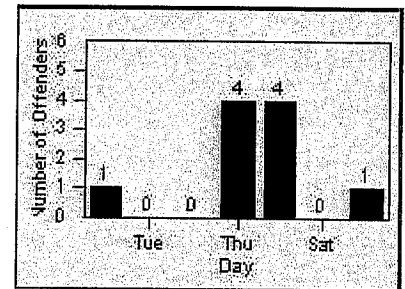

LOCATION: FR-MIMO-01 Mission Blvd
 DATE TO: 29-Feb-2012

LANE 1

9 0 1

LANE 2

6 0 0

LANE 3

Redflex Redlight Offender Statistics

CONTRACT: Fremont
 DATE FROM: 01-Feb-2012