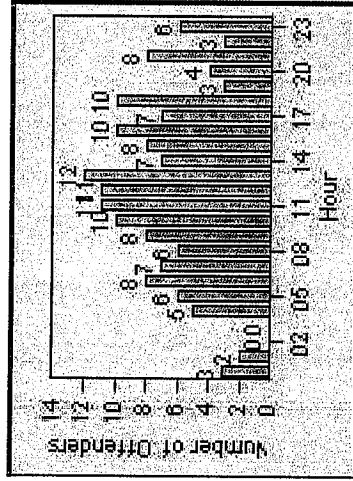

Redflex Redlight Offender Statistics

CONTRACT: Fremont   **LOCATION:** FR-MIMO-01 Mission Blvd
DATE FROM: 01-May-2012   **DATE TO:** 31-May-2012

LANE TOTAL