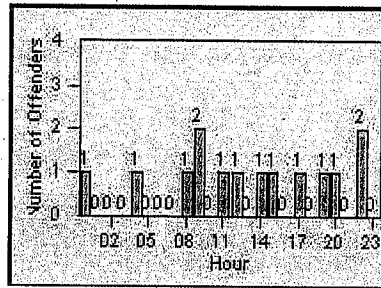

Redflex Redlight Offender Statistics

CONTRACT: Fremont
 DATE FROM: 01-Jan-2012

LOCATION: FR-MIMO-01 Mission Blvd
 DATE TO: 31-Jan-2012

LANE 1

8 3 3

LANE 2

6 1 2

LANE 3