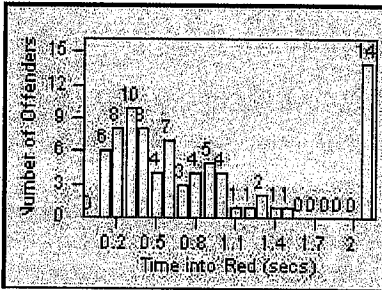

Redflex Redlight Offender Statistics

CONTRACT: Fremont
 DATE FROM: 01-Jan-2012

LOCATION: FR-MIMO-01 Mission Blvd
 DATE TO: 31-Jan-2012

LANE 1

8 3 3

LANE 2

6 1 2

LANE 3