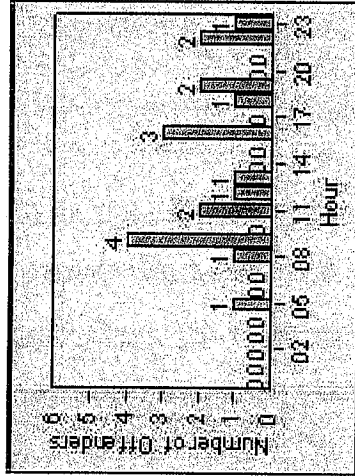

Redflex Redlight Offender Statistics

CONTRACT: Fremont **LOCATION:** FR-MIMO-01 Mission Blvd
DATE FROM: 01-Oct-2012 **DATE TO:** 31-Oct-2012

LANE TOTAL

Redflex Redlight Offender Statistics

CONTRACT: Fremont **LOCATION:** FR-MIMO-01 Mission Blvd
DATE FROM: 01-Nov-2012 **DATE TO:** 30-Nov-2012

LANE 1

LANE 2

2 3 3

LANE 3

Redflex Redlight Offender Statistics

CONTRACT: Fremont **LOCATION:** FR-MIMO-01 Mission Blvd
DATE FROM: 01-Nov-2012 **DATE TO:** 30-Nov-2012

12
 4
 3

LANE 4

LANE 5

Redflex Redlight Offender Statistics

CONTRACT: Fremont **LOCATION:** FR-MIMO-01 Mission Blvd
DATE FROM: 01-Nov-2012 **DATE TO:** 30-Nov-2012

LANE TOTAL

Redflex Redlight Offender Statistics

CONTRACT: Fremont **LOCATION:** FR-MIMO-01 Mission Blvd
DATE FROM: 01-Dec-2012 **DATE TO:** 31-Dec-2012