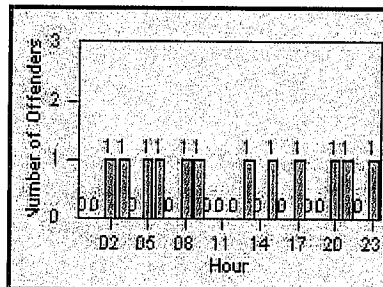

Redflex Redlight Offender Statistics

CONTRACT: Fremont
DATE FROM: 03-Mar-2012

LOCATION: FR-MIMO-01 Mission Blvd
DATE TO: 31-Mar-2012

LANE 1

LANE 2

LANE 3