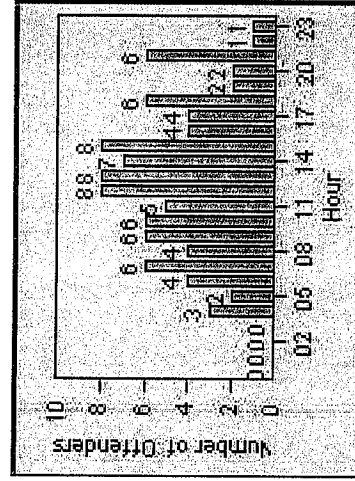

Redflex Redlight Offender Statistics

CONTRACT: Fremont   **LOCATION:** FR-MIMO-01 Mission Blvd
DATE FROM: 01-May-2012   **DATE TO:** 31-May-2012

11 2 0

LANE 4

LANE 5