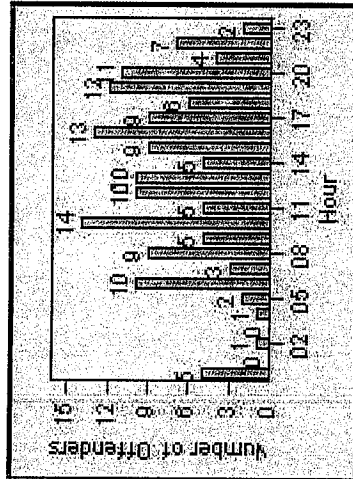

Redflex Redlight Offender Statistics

CONTRACT: Fremont   **LOCATION:** FR-MIMO-01 Mission Blvd
DATE FROM: 01-Jul-2012   **DATE TO:** 31-Jul-2012

LANE TOTAL