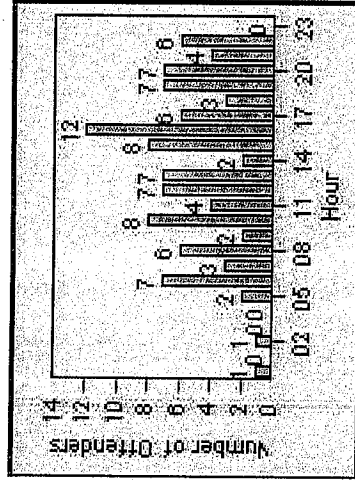

LANE 1

LANE 2

LANE 3

Redflex Redlight Offender Statistics

CONTRACT: Fremont **LOCATION:** FR-MIMO-01 Mission Blvd
DATE FROM: 01-Jul-2012 **DATE TO:** 31-Jul-2012

8 5 4

LANE 4

LANE 5