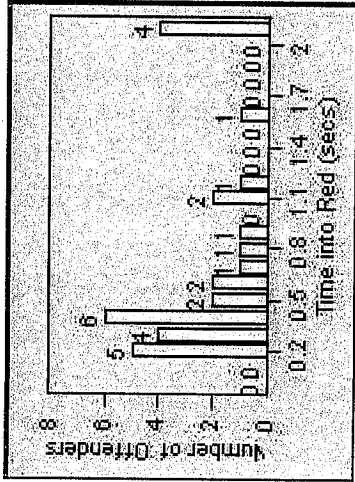

Redflex Redlight Offender Statistics

CONTRACT: Fremont   **LOCATION:** FR-MIMO-01 Mission Blvd
DATE FROM: 01-Sep-2012   **DATE TO:** 30-Sep-2012

LANE 1

LANE 2