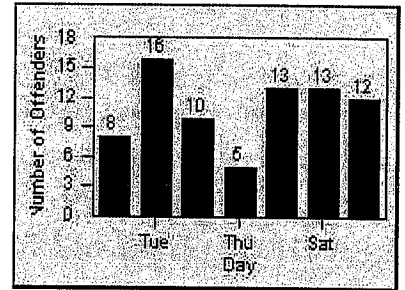

Redflex Redlight Offender Statistics

CONTRACT: Fremont   LOCATION: FR-MIMO-01 Mission Blvd
DATE FROM: 01-Jan-2012   DATE TO: 31-Jan-2012

LANE 4