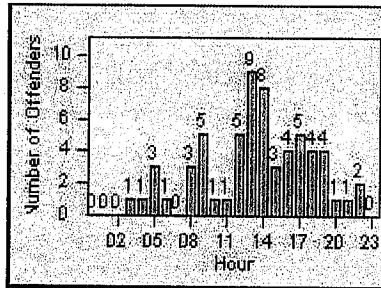

Redflex Redlight Offender Statistics

CONTRACT: Fremont
DATE FROM: 01-Feb-2012

LOCATION: FR-MIMO-01 Mission Blvd
DATE TO: 29-Feb-2012

LANE 4