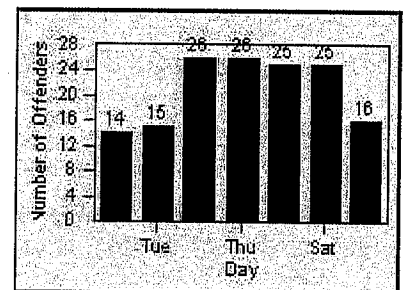

LOCATION: FR-MIMO-01 Mission Blvd
 DATE TO: 29-Feb-2012

LANE 4

LANE 5

LANE TOTAL

Redflex Redlight Offender Statistics

CONTRACT: Fremont
 DATE FROM: 03-Mar-2012

LOCATION: FR-MIMO-01 Mission Blvd
 DATE TO: 31-Mar-2012