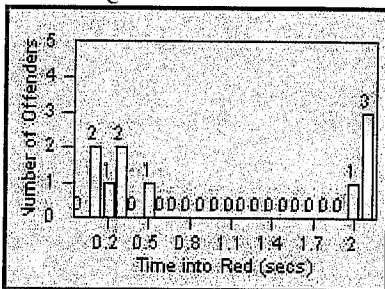

LOCATION: FR-MIMO-01 Mission Blvd
 DATE TO: 29-Feb-2012

LANE 1

9 0 1

LANE 2

6 0 0

LANE 3

Redflex Redlight Offender Statistics

CONTRACT: Fremont
 DATE FROM: 01-Feb-2012