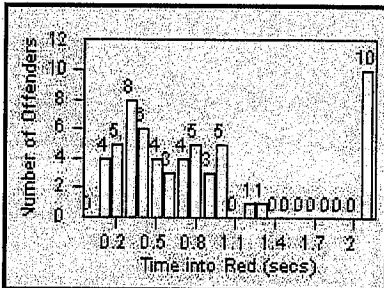

Redflex Redlight Offender Statistics

CONTRACT: Fremont
DATE FROM: 01-Feb-2012

LOCATION: FR-MIMO-01 Mission Blvd
DATE TO: 29-Feb-2012

LANE 1