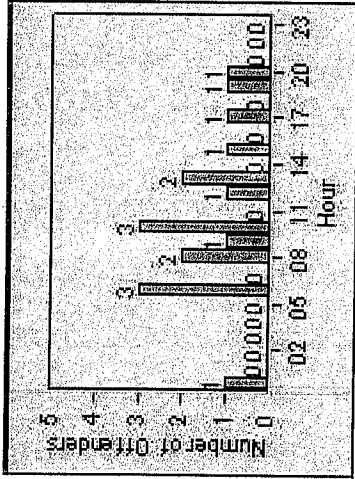

LANE 1

LANE 2

LANE 3

Redflex Redlight Offender Statistics

CONTRACT: Fremont **LOCATION:** FR-MIMO-01 Mission Blvd
DATE FROM: 01-Jul-2012 **DATE TO:** 31-Jul-2012

8 5 4

LANE 4

LANE 5