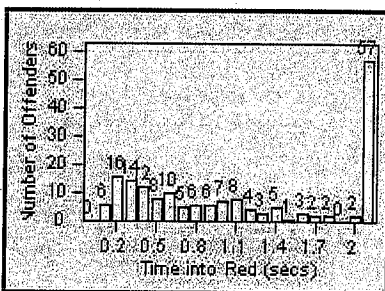

Redflex Redlight Offender Statistics

CONTRACT: Fremont
DATE FROM: 03-Mar-2012

LOCATION: FR-MIMO-01 Mission Blvd
DATE TO: 31-Mar-2012

LANE 4

LANE 5

LANE TOTAL