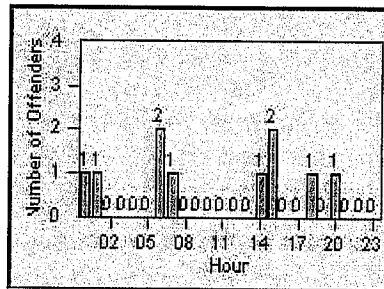

LOCATION: FR-MIMO-01 Mission Blvd
 DATE TO: 29-Feb-2012

LANE 1

9 0 1

LANE 2

6 0 0

LANE 3

Redflex Redlight Offender Statistics

CONTRACT: Fremont
 DATE FROM: 01-Feb-2012