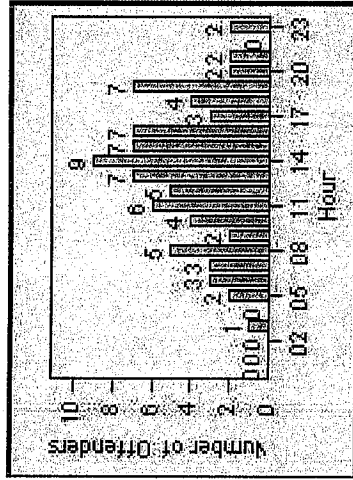

LANE 1

4 1 4

LANE 2

LANE 3

Redflex Redlight Offender Statistics

CONTRACT: Fremont **LOCATION:** FR-MIMO-01 Mission Blvd
DATE FROM: 01-Aug-2012 **DATE TO:** 31-Aug-2012

9 4 1

LANE 4