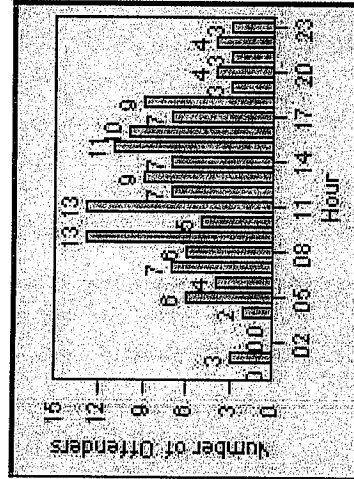

LANE 5

Redflex Redlight Offender Statistics

CONTRACT: Fremont **LOCATION:** FR-MIMO-01 Mission Blvd
DATE FROM: 01-Aug-2012 **DATE TO:** 31-Aug-2012

LANE TOTAL

Redflex Redlight Offender Statistics

CONTRACT: Fremont **LOCATION:** FR-MIMO-01 Mission Blvd
DATE FROM: 01-Sep-2012 **DATE TO:** 30-Sep-2012

LANE 1

LANE 2

6 1 4

LANE 3

Redflex Redlight Offender Statistics

CONTRACT: Fremont **LOCATION:** FR-MIMO-01 Mission Blvd
DATE FROM: 01-Sep-2012 **DATE TO:** 30-Sep-2012

9 2 2

LANE 4

LANE 5

Redflex Redlight Offender Statistics

CONTRACT: Fremont **LOCATION:** FR-MIMO-01 Mission Blvd
DATE FROM: 01-Sep-2012 **DATE TO:** 30-Sep-2012

LANE TOTAL

Redflex Redlight Offender Statistics

CONTRACT: Fremont LOCATION: FR-MIMO-01 Mission Blvd
 DATE FROM: 01-Oct-2012 DATE TO: 31-Oct-2012