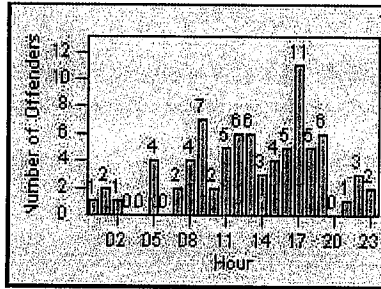

LANE 1

LANE 2

LANE 3

Redflex Redlight Offender Statistics

CONTRACT: Fremont
 DATE FROM: 03-Mar-2012

LOCATION: FR-MIMO-01 Mission Blvd
 DATE TO: 31-Mar-2012

LANE 4

LANE 5