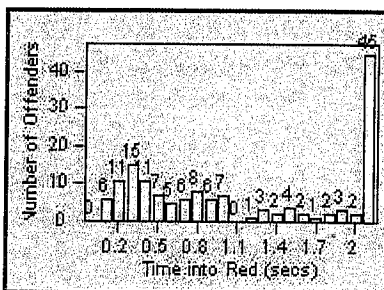

LOCATION: FR-MIMO-01 Mission Blvd
 DATE TO: 29-Feb-2012

LANE 4

LANE 5

LANE TOTAL

Redflex Redlight Offender Statistics

CONTRACT: Fremont
 DATE FROM: 03-Mar-2012

LOCATION: FR-MIMO-01 Mission Blvd
 DATE TO: 31-Mar-2012