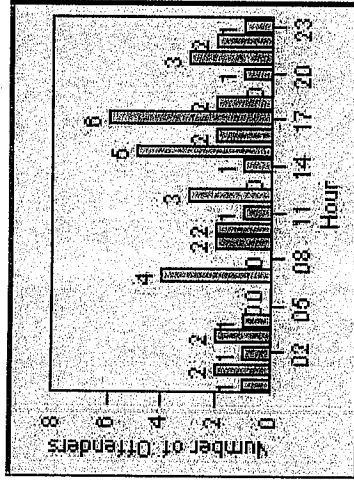

Redflex Redlight Offender Statistics

CONTRACT: Fremont   LOCATION: FR-MIMO-01 Mission Blvd
DATE FROM: 01-Oct-2012   DATE TO: 31-Oct-2012

LANE 1

LANE 2