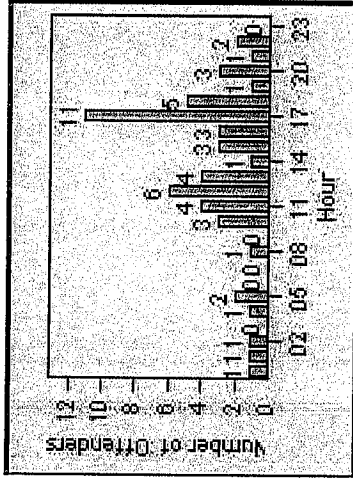

LANE TOTAL

Redflex Redlight Offender Statistics

CONTRACT: Fremont **LOCATION:** FR-MIMO-01 Mission Blvd
DATE FROM: 01-Apr-2012 **DATE TO:** 30-Apr-2012

LANE 1

LANE 2

0 0 0

LANE 3

Redflex Redlight Offender Statistics