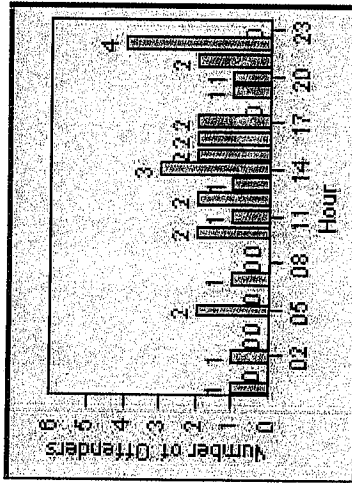

Redflex Redlight Offender Statistics

CONTRACT: Fremont   **LOCATION:** FR-MIMO-01 Mission Blvd
DATE FROM: 01-Aug-2012   **DATE TO:** 31-Aug-2012

LANE 1