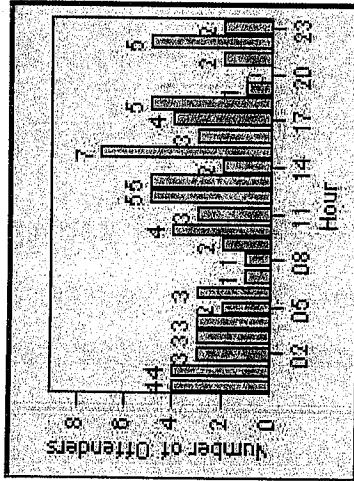

LANE 1

LANE 2

4 3 4

LANE 3

Redflex Redlight Offender Statistics

CONTRACT: Fremont **LOCATION:** FR-MIMO-01 Mission Blvd
DATE FROM: 01-Oct-2012 **DATE TO:** 31-Oct-2012

9 6 2

LANE 4

Redflex Redlight Offender Statistics

CONTRACT: Fremont **LOCATION:** FR-MIMO-01 Mission Blvd
DATE FROM: 01-Oct-2012 **DATE TO:** 31-Oct-2012

LANE TOTAL

Redflex Redlight Offender Statistics

CONTRACT: Fremont **LOCATION:** FR-MIMO-01 Mission Blvd
DATE FROM: 01-Nov-2012 **DATE TO:** 30-Nov-2012

LANE 1

LANE 2

2 3 3

LANE 3

Redflex Redlight Offender Statistics

CONTRACT: Fremont **LOCATION:** FR-MIMO-01 Mission Blvd
DATE FROM: 01-Nov-2012 **DATE TO:** 30-Nov-2012

12
 4
 3

LANE 4