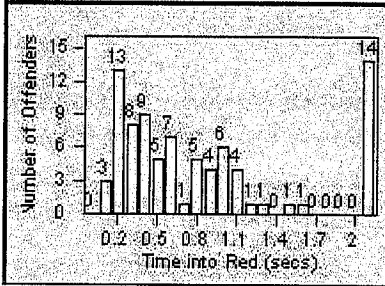

Redflex Redlight Offender Statistics

CONTRACT: Fremont
DATE FROM: 03-Mar-2012

LOCATION: FR-MIMO-01 Mission Blvd
DATE TO: 31-Mar-2012

LANE 1