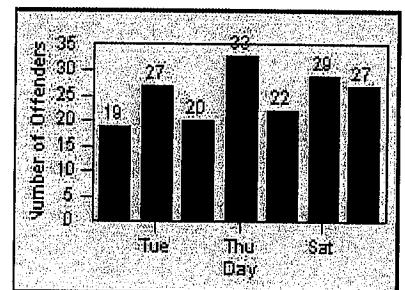

Redflex Redlight Offender Statistics

CONTRACT: Fremont
DATE FROM: 03-Mar-2012

LOCATION: FR-MIMO-01 Mission Blvd
DATE TO: 31-Mar-2012

LANE 4

LANE 5

LANE TOTAL