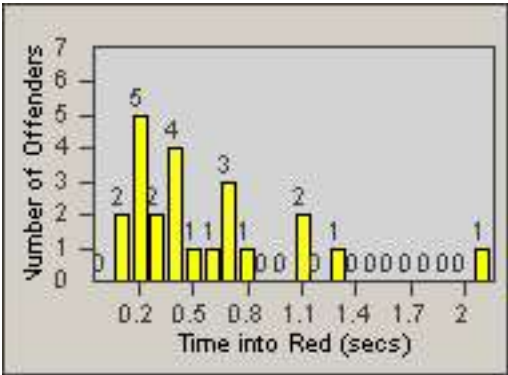

Redflex Redlight Offender Statistics

CONTRACT: Garden Grove

LOCATION: GG-TRBR-03 Trask

DATE FROM: 01-Oct-2011

DATE TO: 31-Oct-2011

LANE 1

LANE 2

LANE 3

Redflex Redlight Offender Statistics

CONTRACT: Garden Grove **LOCATION:** GG-TRBR-03 Trask
DATE FROM: 01-Oct-2011 **DATE TO:** 31-Oct-2011

LANE 4

LANE TOTAL