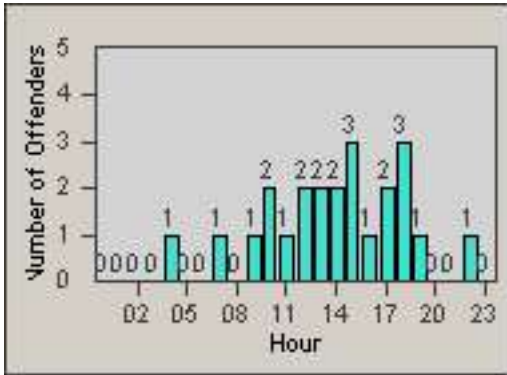

Redflex Redlight Offender Statistics

CONTRACT: Garden Grove

LOCATION: GG-TRBR-03 Trask

DATE FROM: 01-Oct-2011

DATE TO: 31-Oct-2011

LANE 1

LANE 2

LANE 3

Redflex Redlight Offender Statistics

CONTRACT: Garden Grove **LOCATION:** GG-TRBR-03 Trask
DATE FROM: 01-Oct-2011 **DATE TO:** 31-Oct-2011

LANE 4

LANE TOTAL