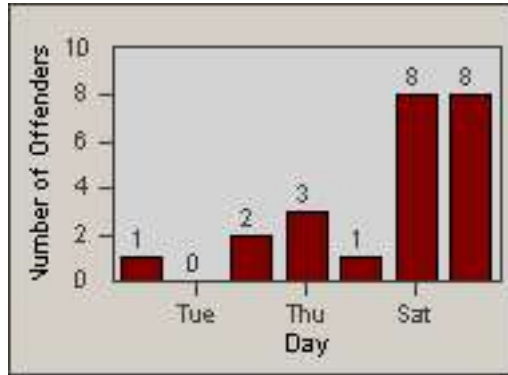

Redflex Redlight Offender Statistics

CONTRACT: Garden Grove

LOCATION: GG-TRBR-03 Trask

DATE FROM: 01-Oct-2011

DATE TO: 31-Oct-2011

LANE 1

LANE 2

LANE 3

Redflex Redlight Offender Statistics

CONTRACT: Garden Grove **LOCATION:** GG-TRBR-03 Trask
DATE FROM: 01-Oct-2011 **DATE TO:** 31-Oct-2011

LANE 4

LANE TOTAL