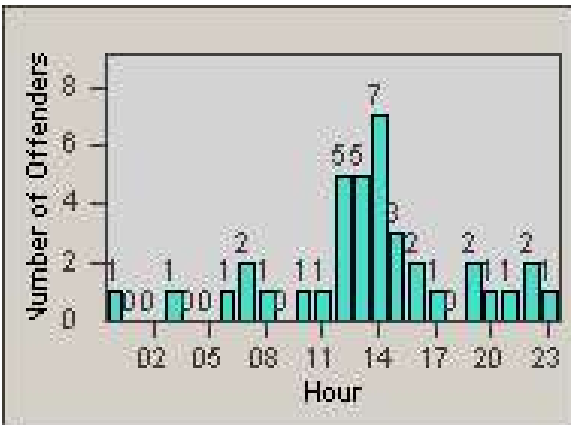

Redflex Redlight Offender Statistics

CONTRACT: Garden Grove **LOCATION:** GG-VACH-03 Valley View St
DATE FROM: 1/Jan/2008 **DATE TO:** 31/Jan/2008

LANE 1

LANE 2

LANE 3