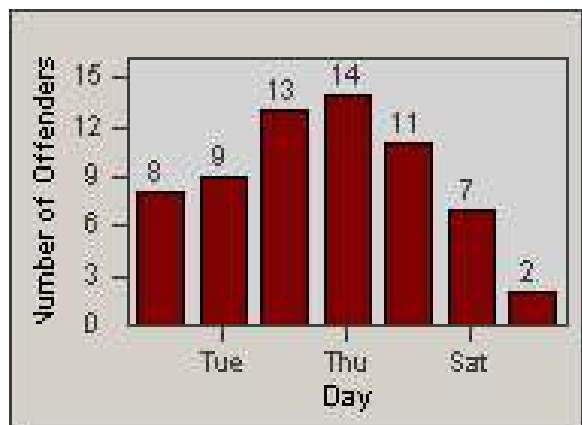

Redflex Redlight Offender Statistics

CONTRACT: Garden Grove **LOCATION:** GG-VACH-03 Valley View St
DATE FROM: 1/Jan/2008 **DATE TO:** 31/Jan/2008

LANE 1

LANE 2

LANE 3