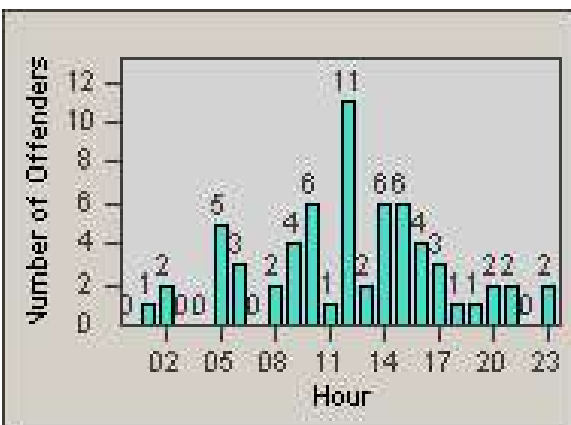

Redflex Redlight Offender Statistics

CONTRACT: Garden Grove **LOCATION:** GG-VACH-03 Valley View St
DATE FROM: 1/Jan/2008 **DATE TO:** 31/Jan/2008

LANE 1

LANE 2

LANE 3