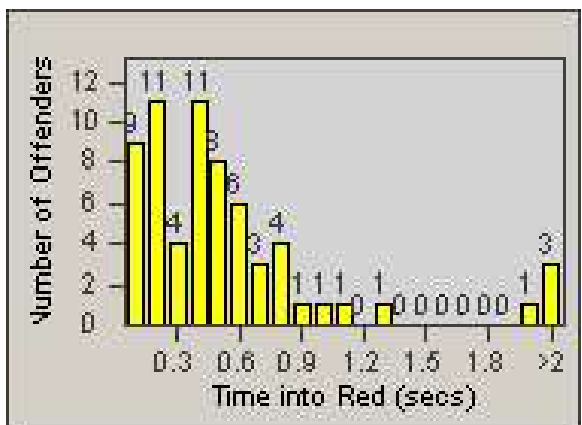

Redflex Redlight Offender Statistics

CONTRACT: Garden Grove **LOCATION:** GG-VACH-03 Valley View St
DATE FROM: 1/Jan/2008 **DATE TO:** 31/Jan/2008

LANE 1

LANE 2

LANE 3