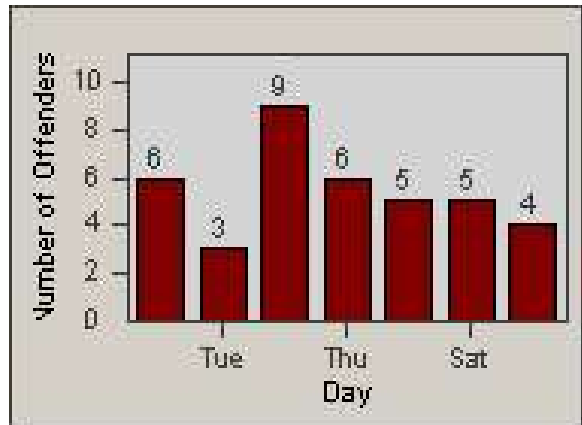

Redflex Redlight Offender Statistics

CONTRACT: Garden Grove **LOCATION:** GG-VACH-03 Valley View St
DATE FROM: 1/Jan/2008 **DATE TO:** 31/Jan/2008

LANE 1

LANE 2

LANE 3