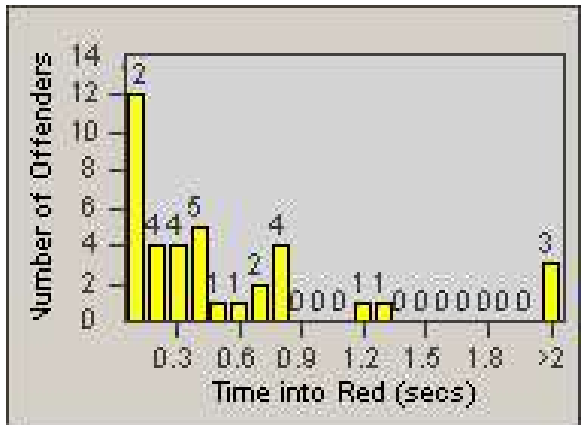

Redflex Redlight Offender Statistics

CONTRACT: Garden Grove **LOCATION:** GG-VACH-03 Valley View St
DATE FROM: 1/Jan/2008 **DATE TO:** 31/Jan/2008

LANE 1

LANE 2

LANE 3