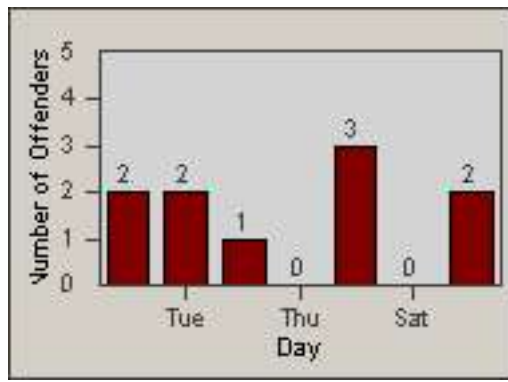

Redflex Redlight Offender Statistics

CONTRACT: Garden Grove
 DATE FROM: 01-Oct-2011

LOCATION: GG-VACH-03 Valley View St
 DATE TO: 31-Oct-2011

LANE 1

LANE 2

LANE 3

Redflex Redlight Offender Statistics

CONTRACT: Garden Grove
 DATE FROM: 01-Oct-2011