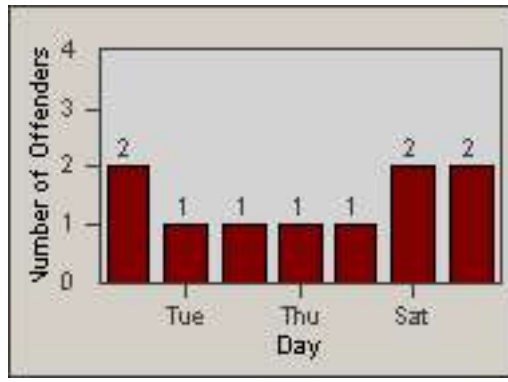

Redflex Redlight Offender Statistics

CONTRACT: Garden Grove
 DATE FROM: 01-Oct-2011

LOCATION: GG-VACH-03 Valley View St
 DATE TO: 31-Oct-2011

LANE 1

LANE 2

LANE 3

Redflex Redlight Offender Statistics

CONTRACT: Garden Grove
 DATE FROM: 01-Oct-2011