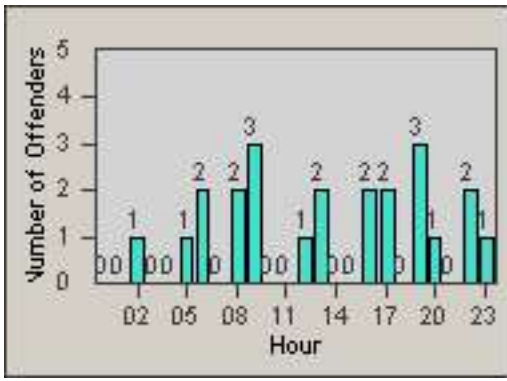

Redflex Redlight Offender Statistics

CONTRACT: Garden Grove
 DATE FROM: 01-Oct-2011

LOCATION: GG-VACH-03 Valley View St
 DATE TO: 31-Oct-2011

LANE 1

LANE 2

LANE 3

Redflex Redlight Offender Statistics

CONTRACT: Garden Grove
 DATE FROM: 01-Oct-2011