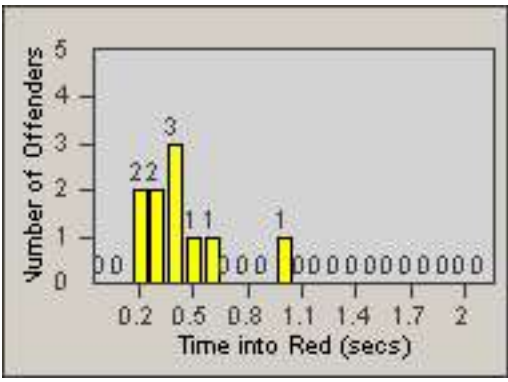

Redflex Redlight Offender Statistics

CONTRACT: Garden Grove
 DATE FROM: 01-Oct-2011

LOCATION: GG-VACH-03 Valley View St
 DATE TO: 31-Oct-2011

LANE 1

LANE 2

LANE 3

Redflex Redlight Offender Statistics

CONTRACT: Garden Grove
 DATE FROM: 01-Oct-2011