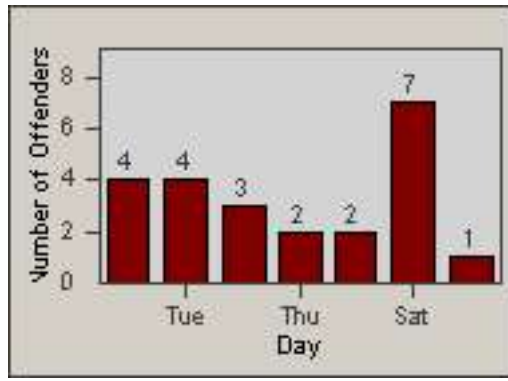

Redflex Redlight Offender Statistics

CONTRACT: Garden Grove
 DATE FROM: 01-Oct-2011

LOCATION: GG-VACH-03 Valley View St
 DATE TO: 31-Oct-2011

LANE 1

LANE 2

LANE 3

Redflex Redlight Offender Statistics

CONTRACT: Garden Grove
 DATE FROM: 01-Oct-2011

LOCATION: GG-VACH-03 Valley View St
 DATE TO: 31-Oct-2011

LANE 4

LANE TOTAL