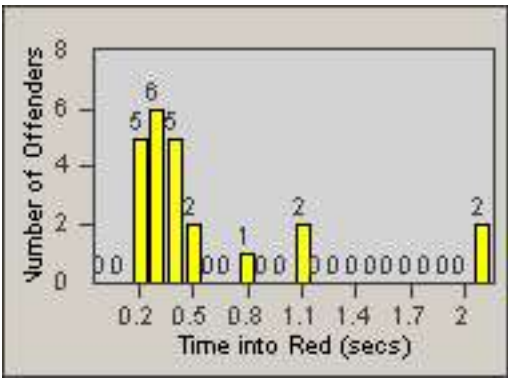

Redflex Redlight Offender Statistics

CONTRACT: Garden Grove
 DATE FROM: 01-Oct-2011

LOCATION: GG-VACH-03 Valley View St
 DATE TO: 31-Oct-2011

LANE 1

LANE 2

LANE 3

Redflex Redlight Offender Statistics

CONTRACT: Garden Grove
 DATE FROM: 01-Oct-2011