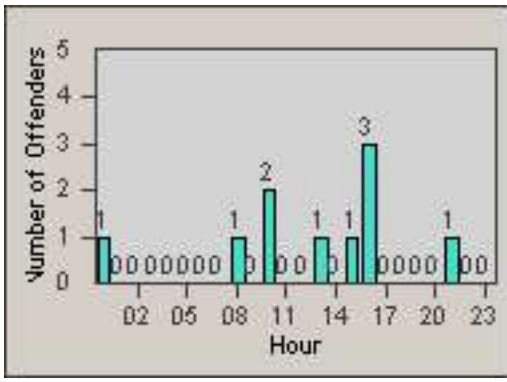

Redflex Redlight Offender Statistics

CONTRACT: Garden Grove
 DATE FROM: 01-Oct-2011

LOCATION: GG-VACH-03 Valley View St
 DATE TO: 31-Oct-2011

LANE 1

LANE 2

LANE 3

Redflex Redlight Offender Statistics

CONTRACT: Garden Grove
 DATE FROM: 01-Oct-2011