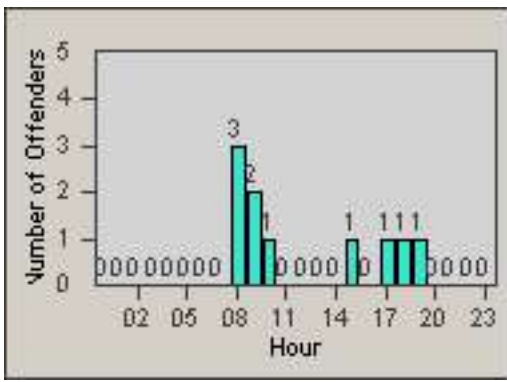

Redflex Redlight Offender Statistics

CONTRACT: Garden Grove
 DATE FROM: 01-Oct-2011

LOCATION: GG-VACH-03 Valley View St
 DATE TO: 31-Oct-2011

LANE 1

LANE 2

LANE 3

Redflex Redlight Offender Statistics

CONTRACT: Garden Grove
 DATE FROM: 01-Oct-2011